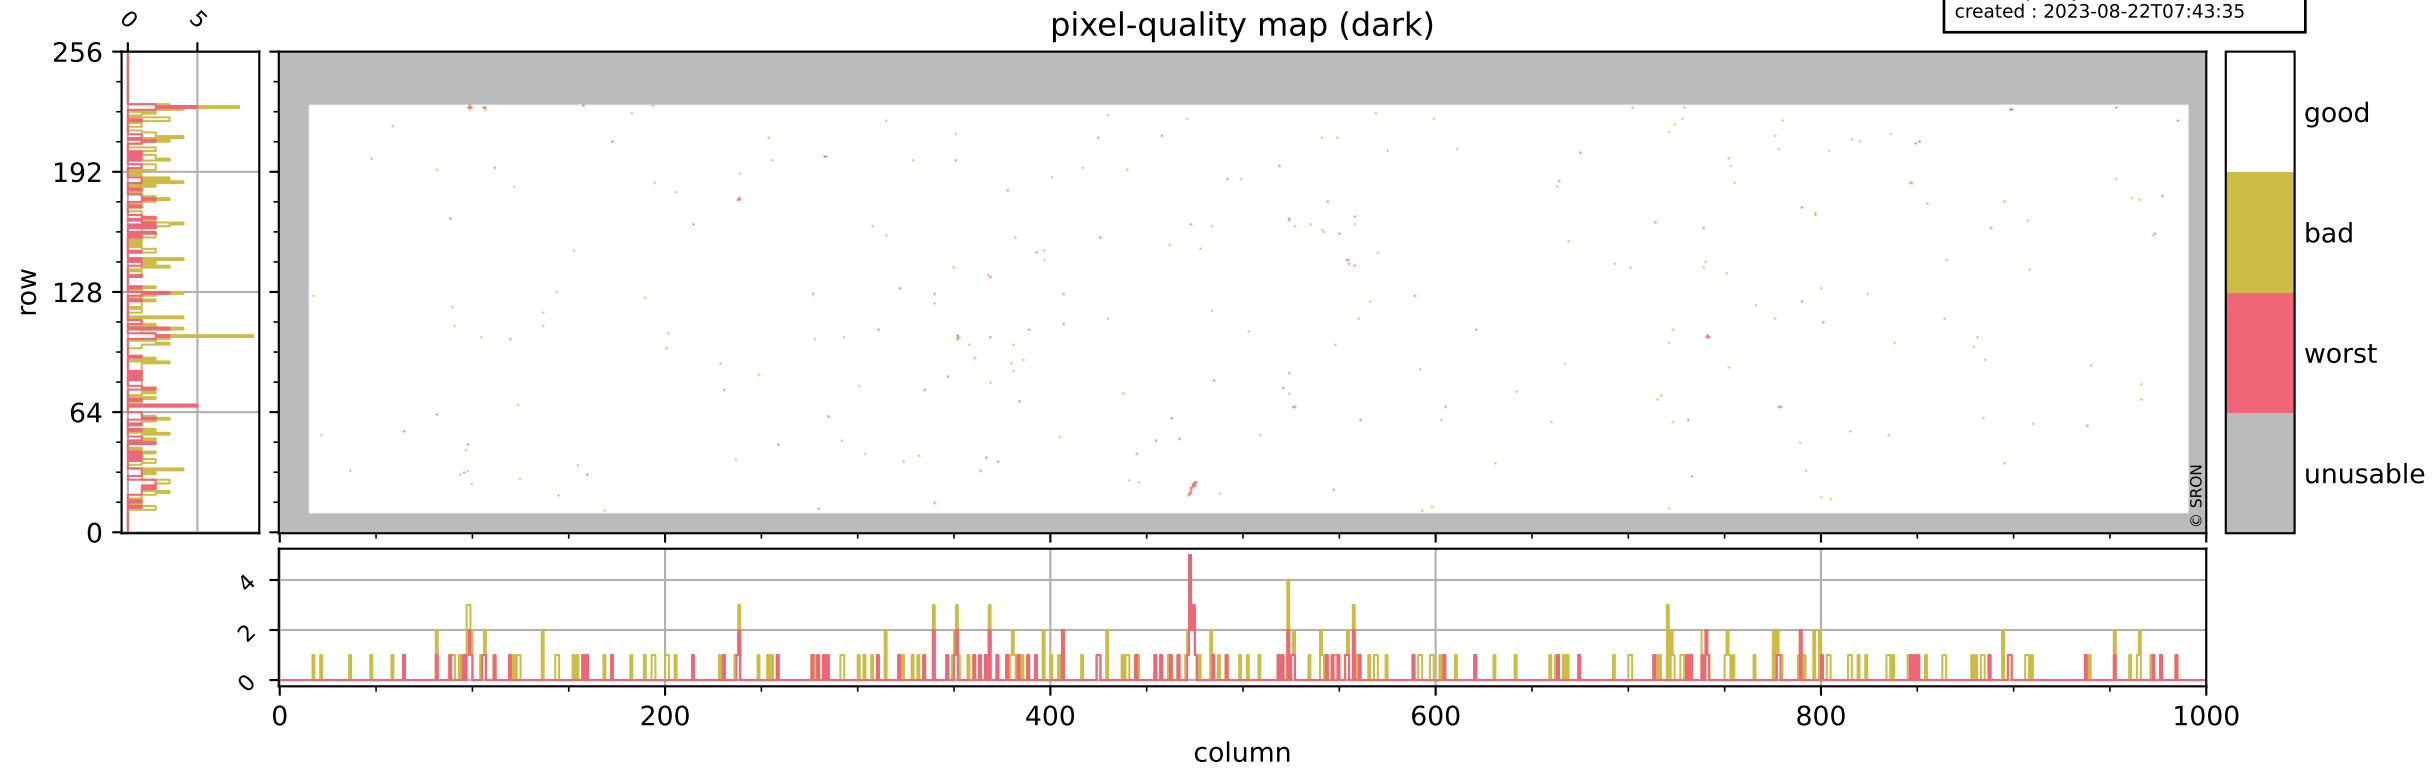

Tropomi SWIR pixel quality (official)

orbits : 19 in [3202, 3247]
coverage : 2018-05-27 / 2018-05-30
bad (quality < 0.8) : 2568
worst (quality < 0.1) : 300
created : 2023-08-22T07:43:35

Tropomi SWIR pixel quality (official)

orbits : 19 in [3202, 3247]
coverage : 2018-05-27 / 2018-05-30
bad (quality < 0.8) : 284
worst (quality < 0.1) : 109
created : 2023-08-22T07:43:35

pixel-quality map (dark)

Tropomi SWIR pixel quality (official)

orbits : 19 in [3202, 3247]
coverage : 2018-05-27 / 2018-05-30
bad (quality < 0.8) : 2309
worst (quality < 0.1) : 220
created : 2023-08-22T07:43:35

pixel-quality map (noise average)

Tropomi SWIR pixel quality (official)

orbits : 19 in [3202, 3247]
coverage : 2018-05-27 / 2018-05-30
to good : 368
good to bad : 596
to worst : 89
created : 2023-08-22T07:43:35

total quality compared with SWIR pixel-quality CKD

Tropomi SWIR pixel quality (official)