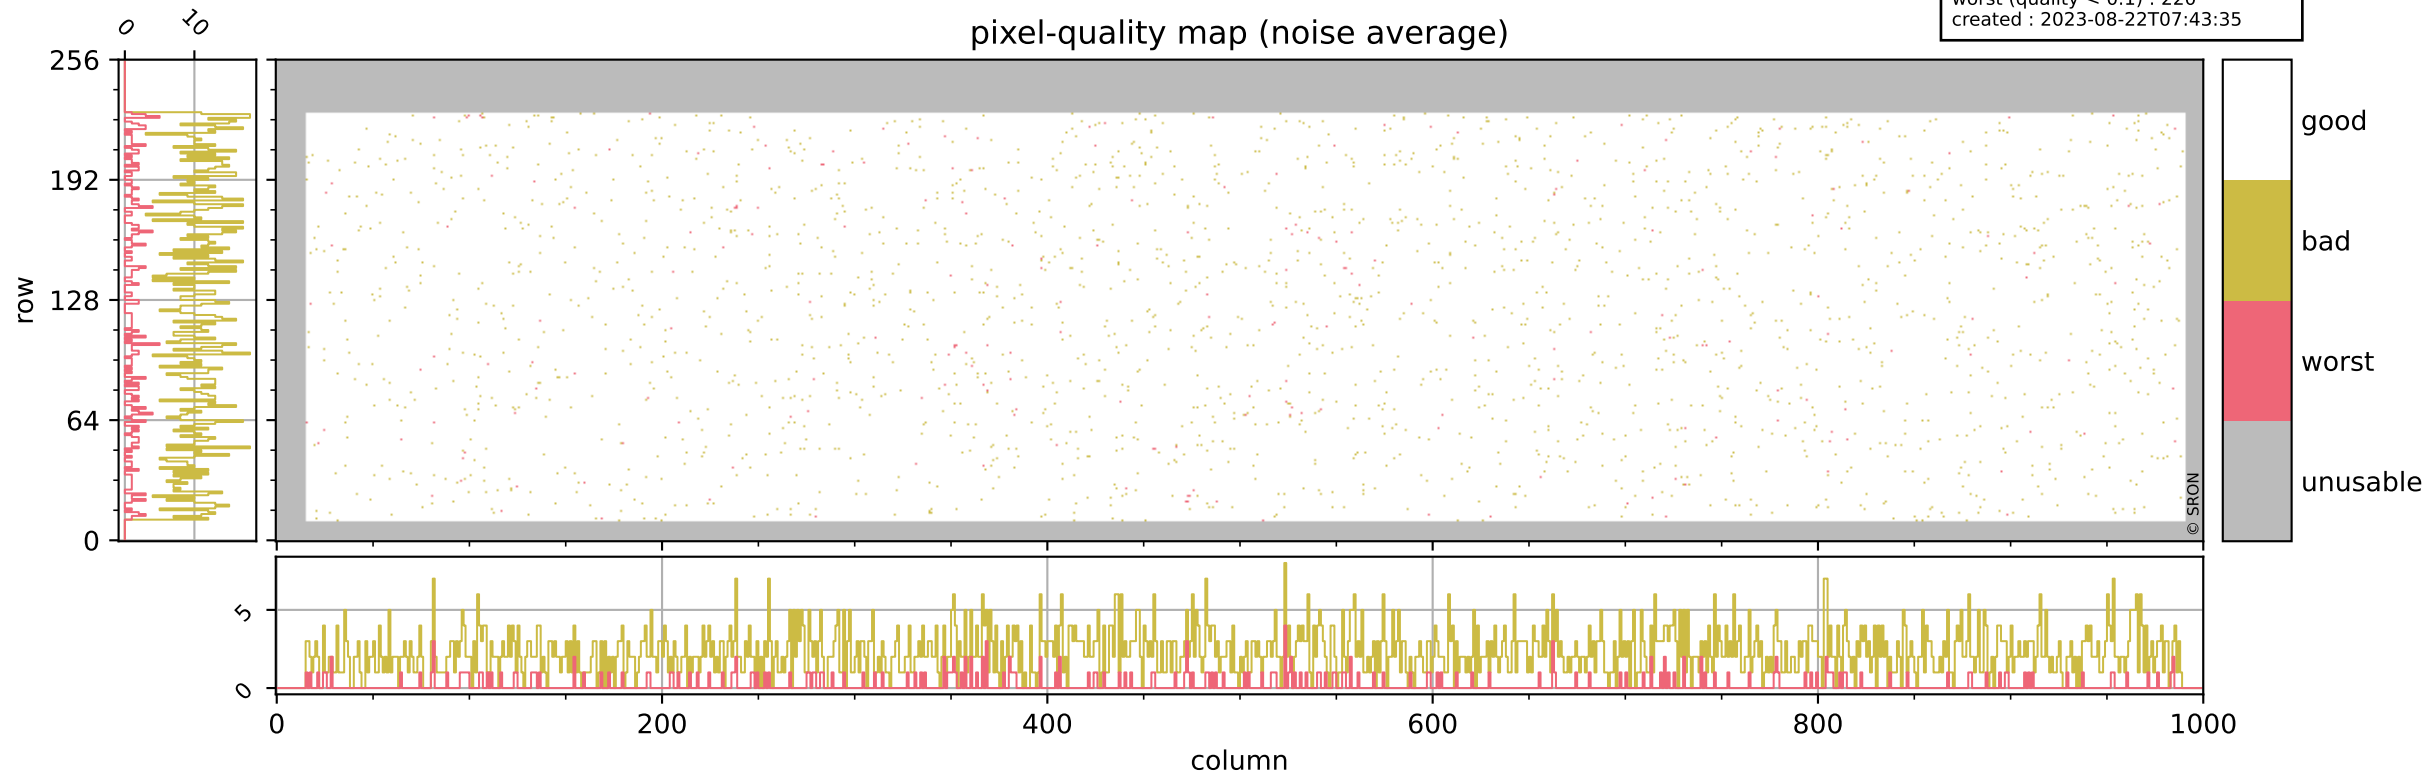

orbits : 19 in [3202, 3247]
coverage : 2018-05-27 / 2018-05-30
bad (quality < 0.8) : 284
worst (quality < 0.1) : 109
created : 2023-08-22T07:43:35

pixel-quality map (dark)

Tropomi SWIR pixel quality (official)

orbits : 19 in [3202, 3247]
coverage : 2018-05-27 / 2018-05-30
bad (quality < 0.8) : 2309
worst (quality < 0.1) : 220
created : 2023-08-22T07:43:35

pixel-quality map (noise average)

Tropomi SWIR pixel quality (official)

orbits : 19 in [3202, 3247]
coverage : 2018-05-27 / 2018-05-30
to good : 368
good to bad : 596
to worst : 89
created : 2023-08-22T07:43:35

total quality compared with SWIR pixel-quality CKD

Tropomi SWIR pixel quality (official)

orbits : 19 in [3202, 3247]
coverage : 2018-05-27 / 2018-05-30
created : 2023-08-22T07:43:36

Histograms of pixel-quality

Tropomi SWIR pixel quality (official) ground-tracks of Sentinel-5P

orbits : 19 in [3202, 3247]
coverage : 2018-05-27 / 2018-05-30
created : 2023-08-22T07:43:36