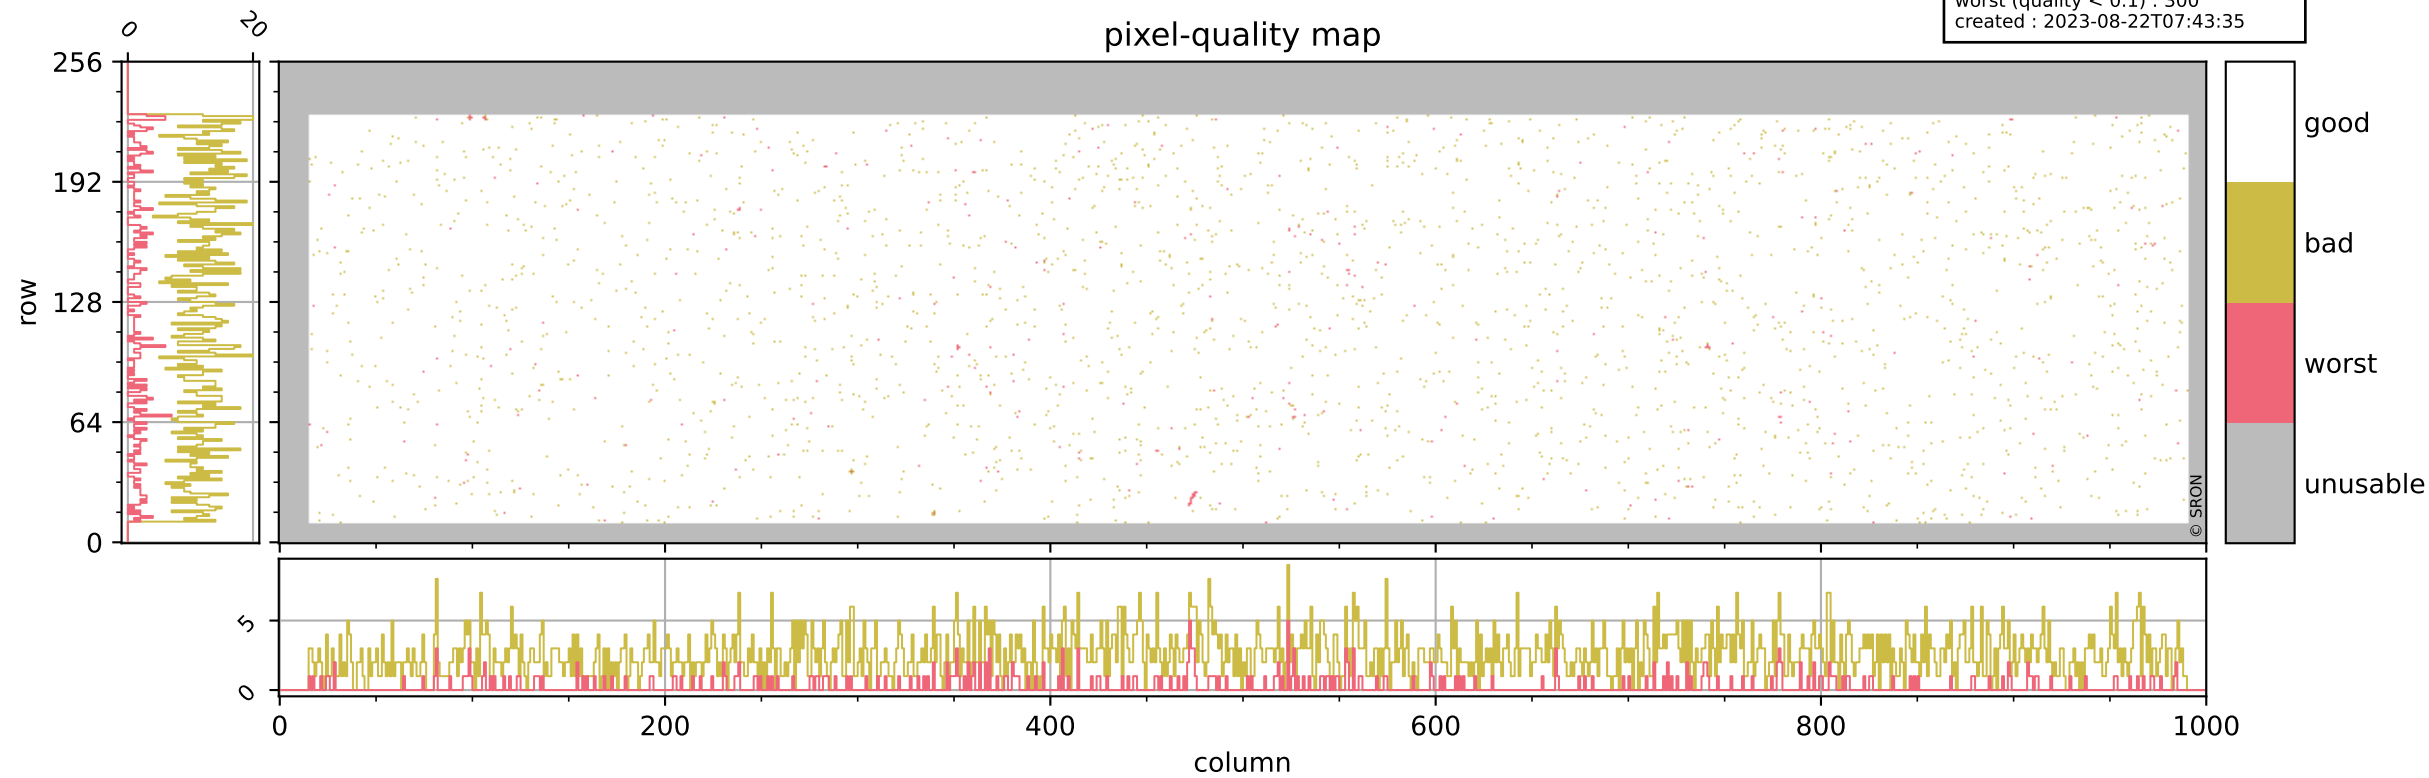

Tropomi SWIR pixel quality (official)

orbits : 19 in [3202, 3247]
coverage : 2018-05-27 / 2018-05-30
bad (quality < 0.8) : 2568
worst (quality < 0.1) : 300
created : 2023-08-22T07:43:35

Tropomi SWIR pixel quality (official)

orbits : 19 in [3202, 3247]
coverage : 2018-05-27 / 2018-05-30
bad (quality < 0.8) : 284
worst (quality < 0.1) : 109
created : 2023-08-22T07:43:35

pixel-quality map (dark)

Tropomi SWIR pixel quality (official)

orbits : 19 in [3202, 3247]
coverage : 2018-05-27 / 2018-05-30
bad (quality < 0.8) : 2309
worst (quality < 0.1) : 220
created : 2023-08-22T07:43:35

pixel-quality map (noise average)

Tropomi SWIR pixel quality (official)

orbits : 19 in [3202, 3247]
coverage : 2018-05-27 / 2018-05-30
created : 2023-08-22T07:43:36

Histograms of pixel-quality

Tropomi SWIR pixel quality (official) ground-tracks of Sentinel-5P

orbits : 19 in [3202, 3247]
coverage : 2018-05-27 / 2018-05-30
created : 2023-08-22T07:43:36