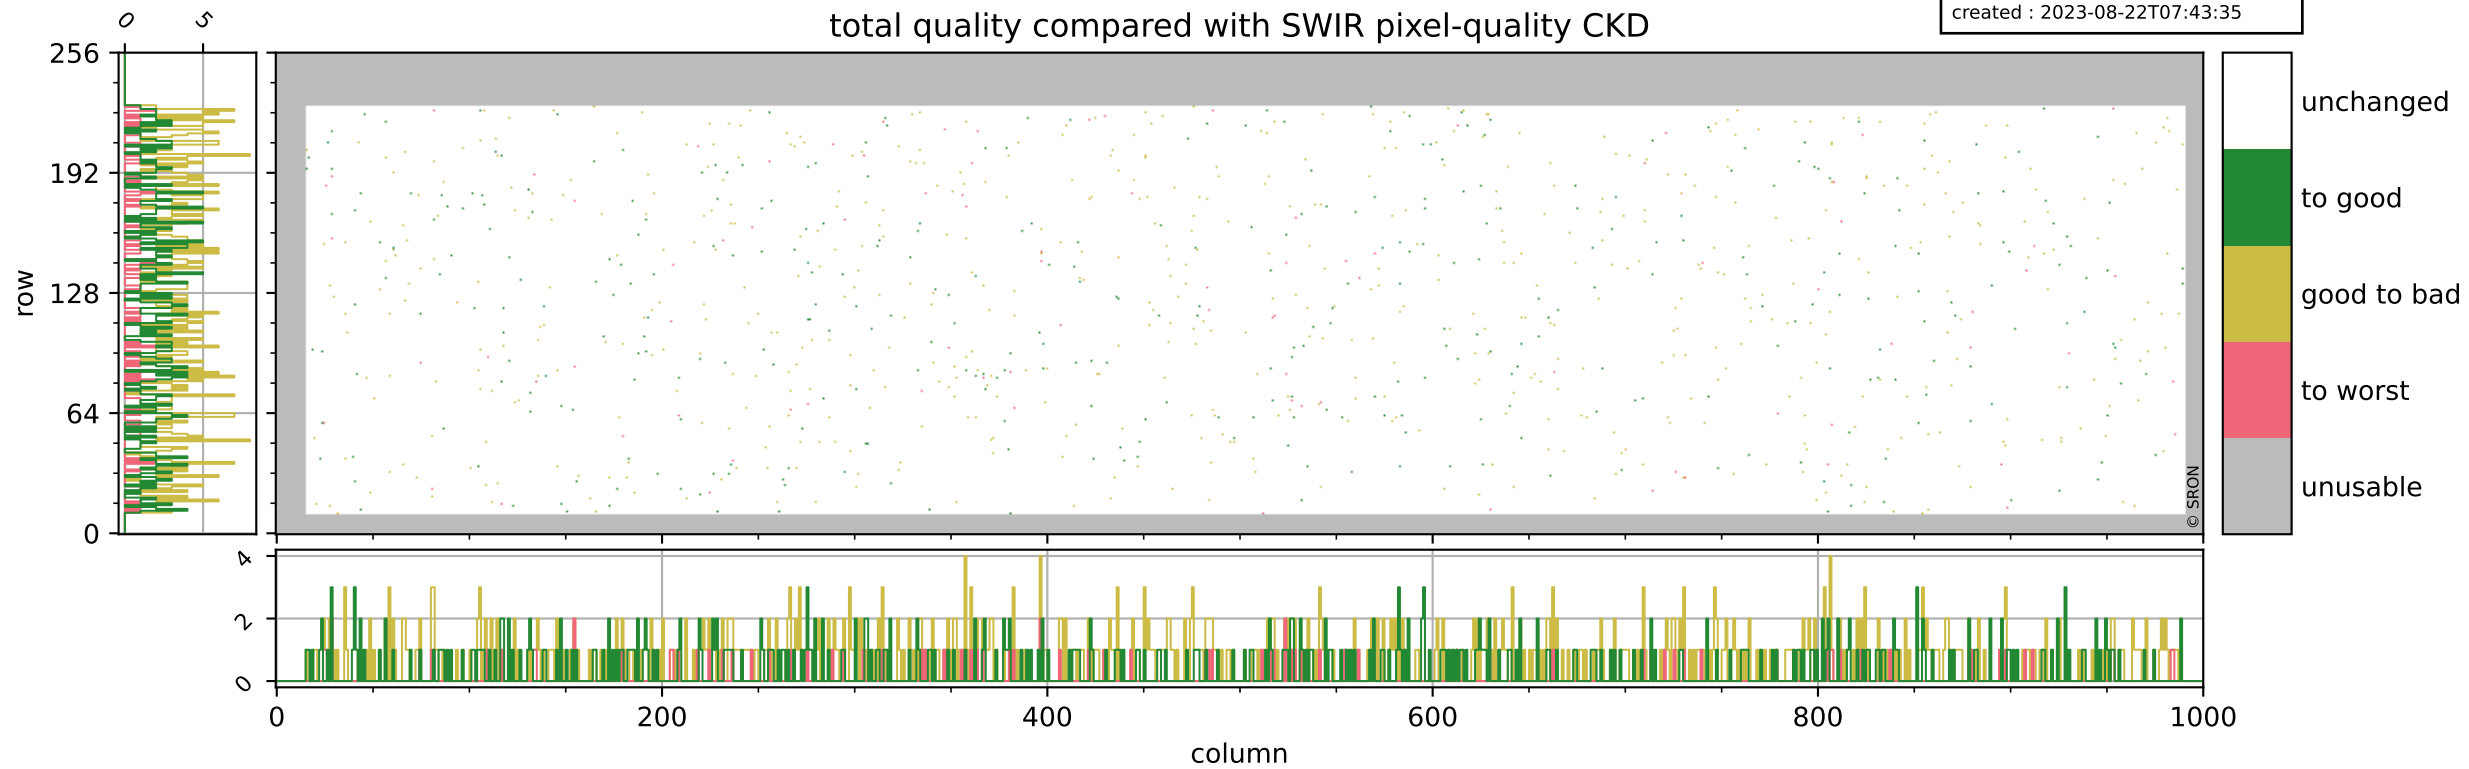

orbits : 19 in [3202, 3247]
coverage : 2018-05-27 / 2018-05-30
bad (quality < 0.8) : 284
worst (quality < 0.1) : 109
created : 2023-08-22T07:43:35

pixel-quality map (dark)

Tropomi SWIR pixel quality (official)

orbits : 19 in [3202, 3247]
coverage : 2018-05-27 / 2018-05-30
bad (quality < 0.8) : 2309
worst (quality < 0.1) : 220
created : 2023-08-22T07:43:35

pixel-quality map (noise average)

Tropomi SWIR pixel quality (official)

orbits : 19 in [3202, 3247]
coverage : 2018-05-27 / 2018-05-30
to good : 368
good to bad : 596
to worst : 89
created : 2023-08-22T07:43:35

total quality compared with SWIR pixel-quality CKD

Tropomi SWIR pixel quality (official)

orbits : 19 in [3202, 3247]
coverage : 2018-05-27 / 2018-05-30
created : 2023-08-22T07:43:36

Histograms of pixel-quality

Tropomi SWIR pixel quality (official) ground-tracks of Sentinel-5P

orbits : 19 in [3202, 3247]
coverage : 2018-05-27 / 2018-05-30
created : 2023-08-22T07:43:36