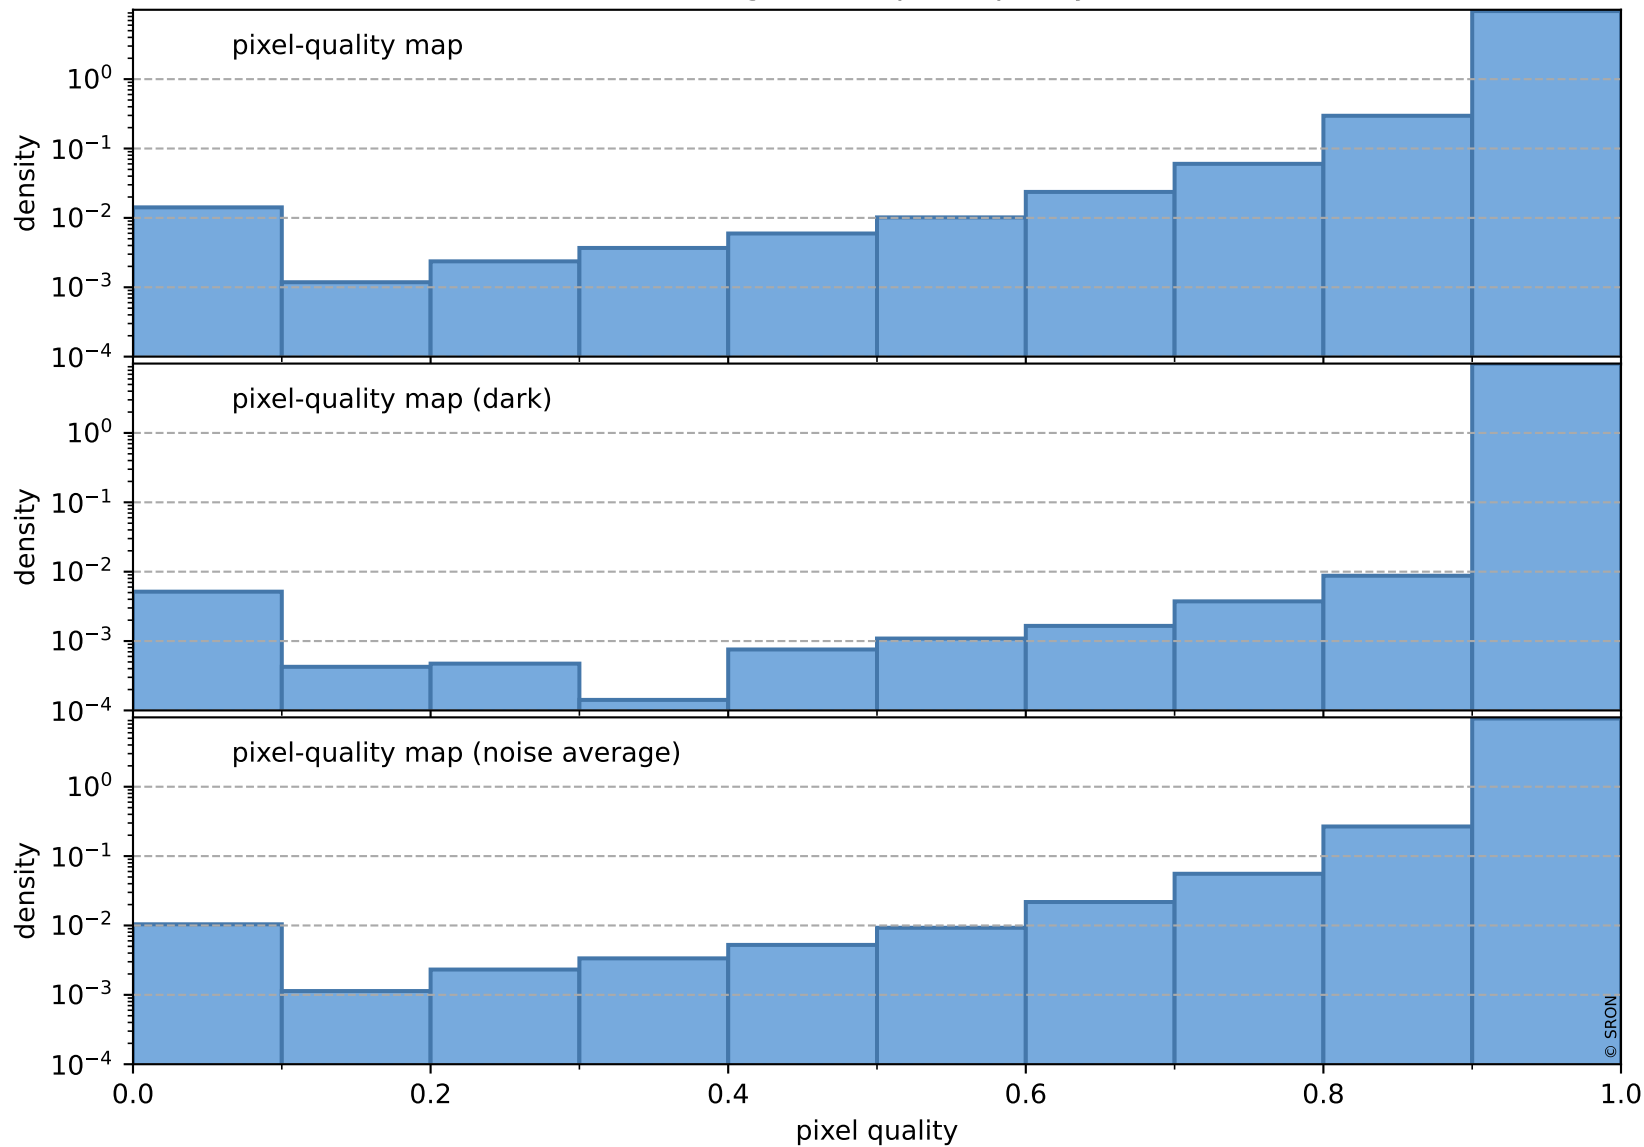

orbits : 19 in [3202, 3247]
coverage : 2018-05-27 / 2018-05-30
to good : 368
good to bad : 596
to worst : 89
created : 2023-08-22T07:43:35

total quality compared with SWIR pixel-quality CKD

Tropomi SWIR pixel quality (official)

orbits : 19 in [3202, 3247]
coverage : 2018-05-27 / 2018-05-30
created : 2023-08-22T07:43:36

Histograms of pixel-quality

Tropomi SWIR pixel quality (official) ground-tracks of Sentinel-5P

orbits : 19 in [3202, 3247]
coverage : 2018-05-27 / 2018-05-30
created : 2023-08-22T07:43:36