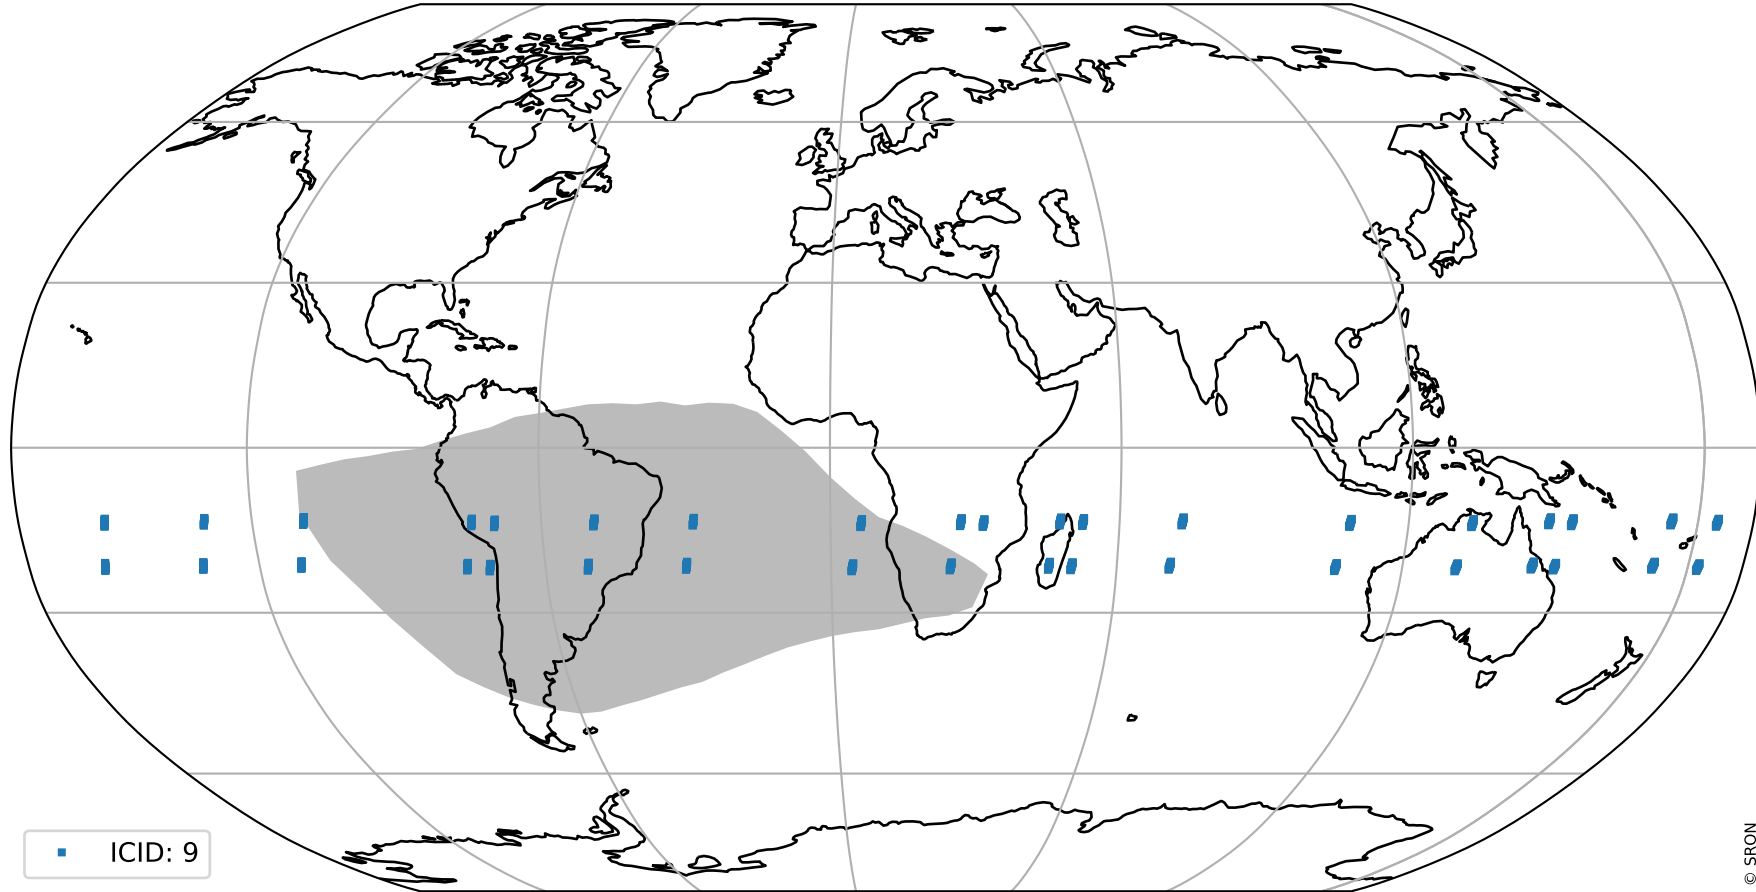

orbits : 19 in [3202, 3247]
coverage : 2018-05-27 / 2018-05-30
bad (quality < 0.8) : 2309
worst (quality < 0.1) : 220
created : 2023-08-22T07:43:35

pixel-quality map (noise average)

Tropomi SWIR pixel quality (official)

orbits : 19 in [3202, 3247]
coverage : 2018-05-27 / 2018-05-30
to good : 368
good to bad : 596
to worst : 89
created : 2023-08-22T07:43:35

total quality compared with SWIR pixel-quality CKD

Tropomi SWIR pixel quality (official)

orbits : 19 in [3202, 3247]
coverage : 2018-05-27 / 2018-05-30
created : 2023-08-22T07:43:36

Histograms of pixel-quality

Tropomi SWIR pixel quality (official) ground-tracks of Sentinel-5P

orbits : 19 in [3202, 3247]
coverage : 2018-05-27 / 2018-05-30
created : 2023-08-22T07:43:36