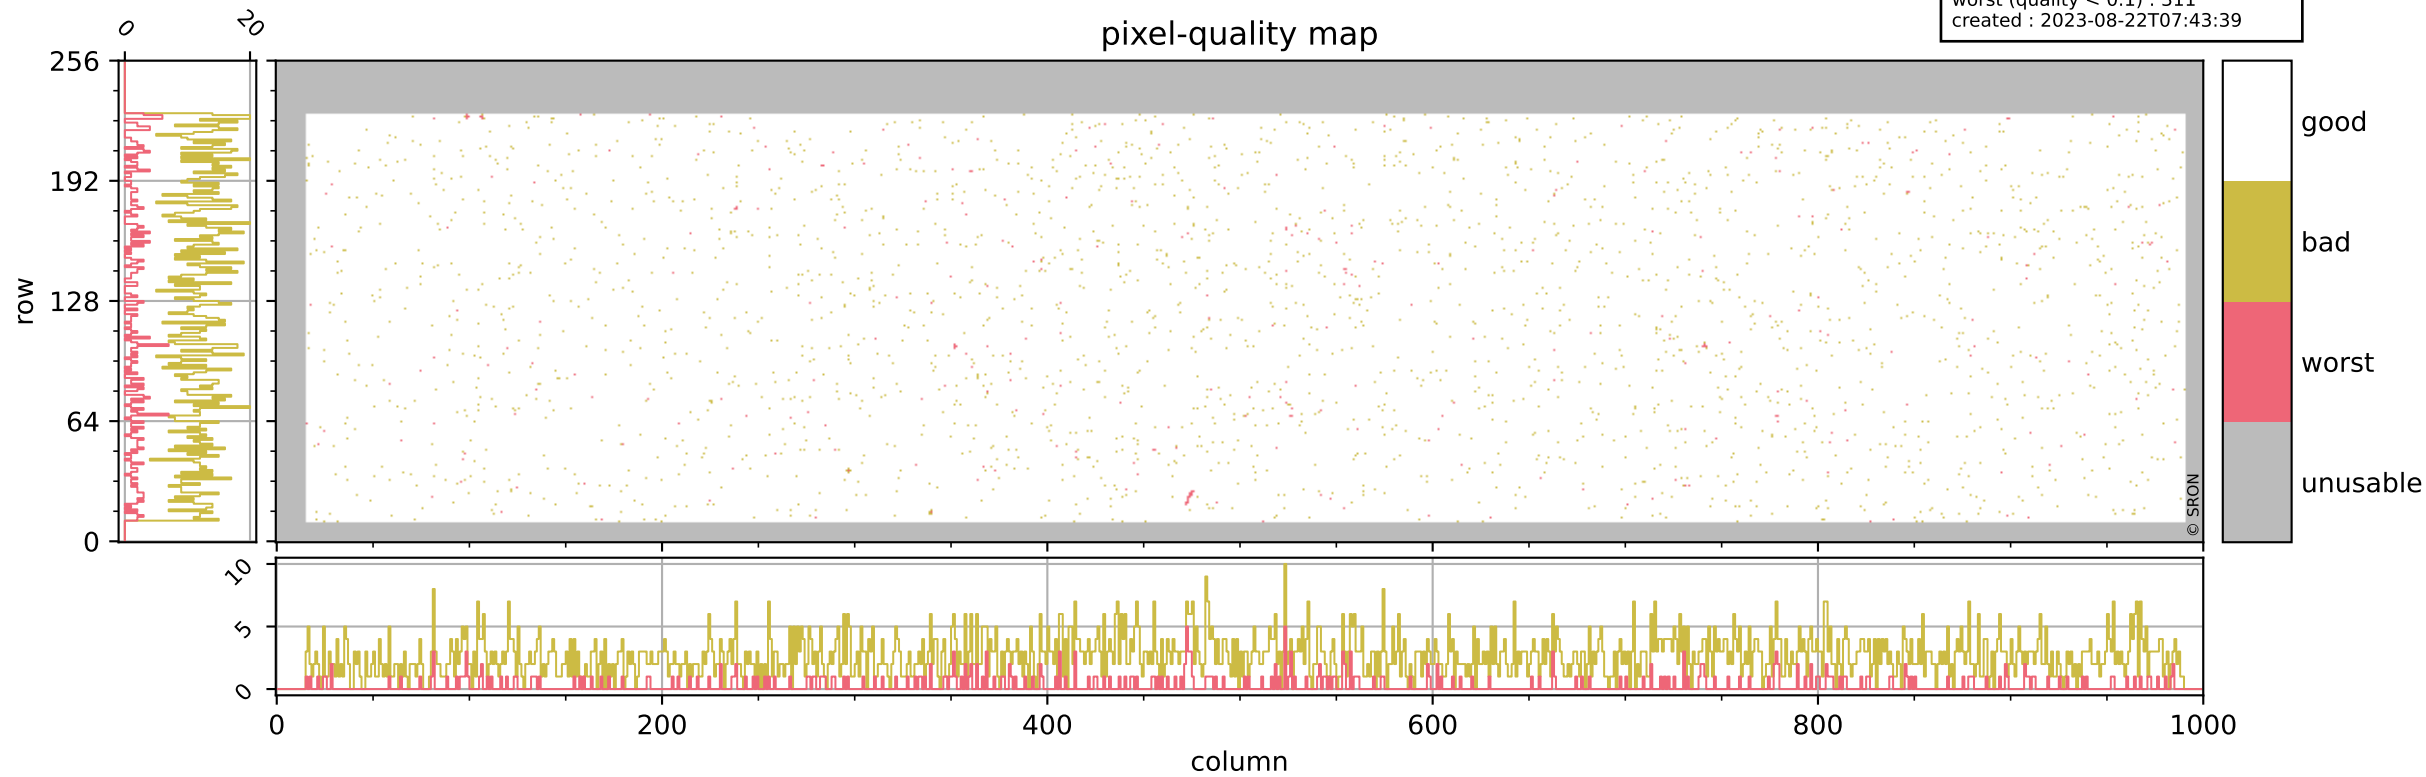

Tropomi SWIR pixel quality (official)

orbits : 20 in [3232, 3277]
coverage : 2018-05-29 / 2018-06-01
bad (quality < 0.8) : 2626
worst (quality < 0.1) : 311
created : 2023-08-22T07:43:39

Tropomi SWIR pixel quality (official)

orbits : 20 in [3232, 3277]
coverage : 2018-05-29 / 2018-06-01
bad (quality < 0.8) : 279
worst (quality < 0.1) : 107
created : 2023-08-22T07:43:39

pixel-quality map (dark)

Tropomi SWIR pixel quality (official)

orbits : 20 in [3232, 3277]
coverage : 2018-05-29 / 2018-06-01
bad (quality < 0.8) : 2377
worst (quality < 0.1) : 232
created : 2023-08-22T07:43:39

pixel-quality map (noise average)

Tropomi SWIR pixel quality (official)

orbits : 20 in [3232, 3277]
coverage : 2018-05-29 / 2018-06-01
created : 2023-08-22T07:43:40

Histograms of pixel-quality

Tropomi SWIR pixel quality (official) ground-tracks of Sentinel-5P

orbits : 20 in [3232, 3277]
coverage : 2018-05-29 / 2018-06-01
created : 2023-08-22T07:43:40