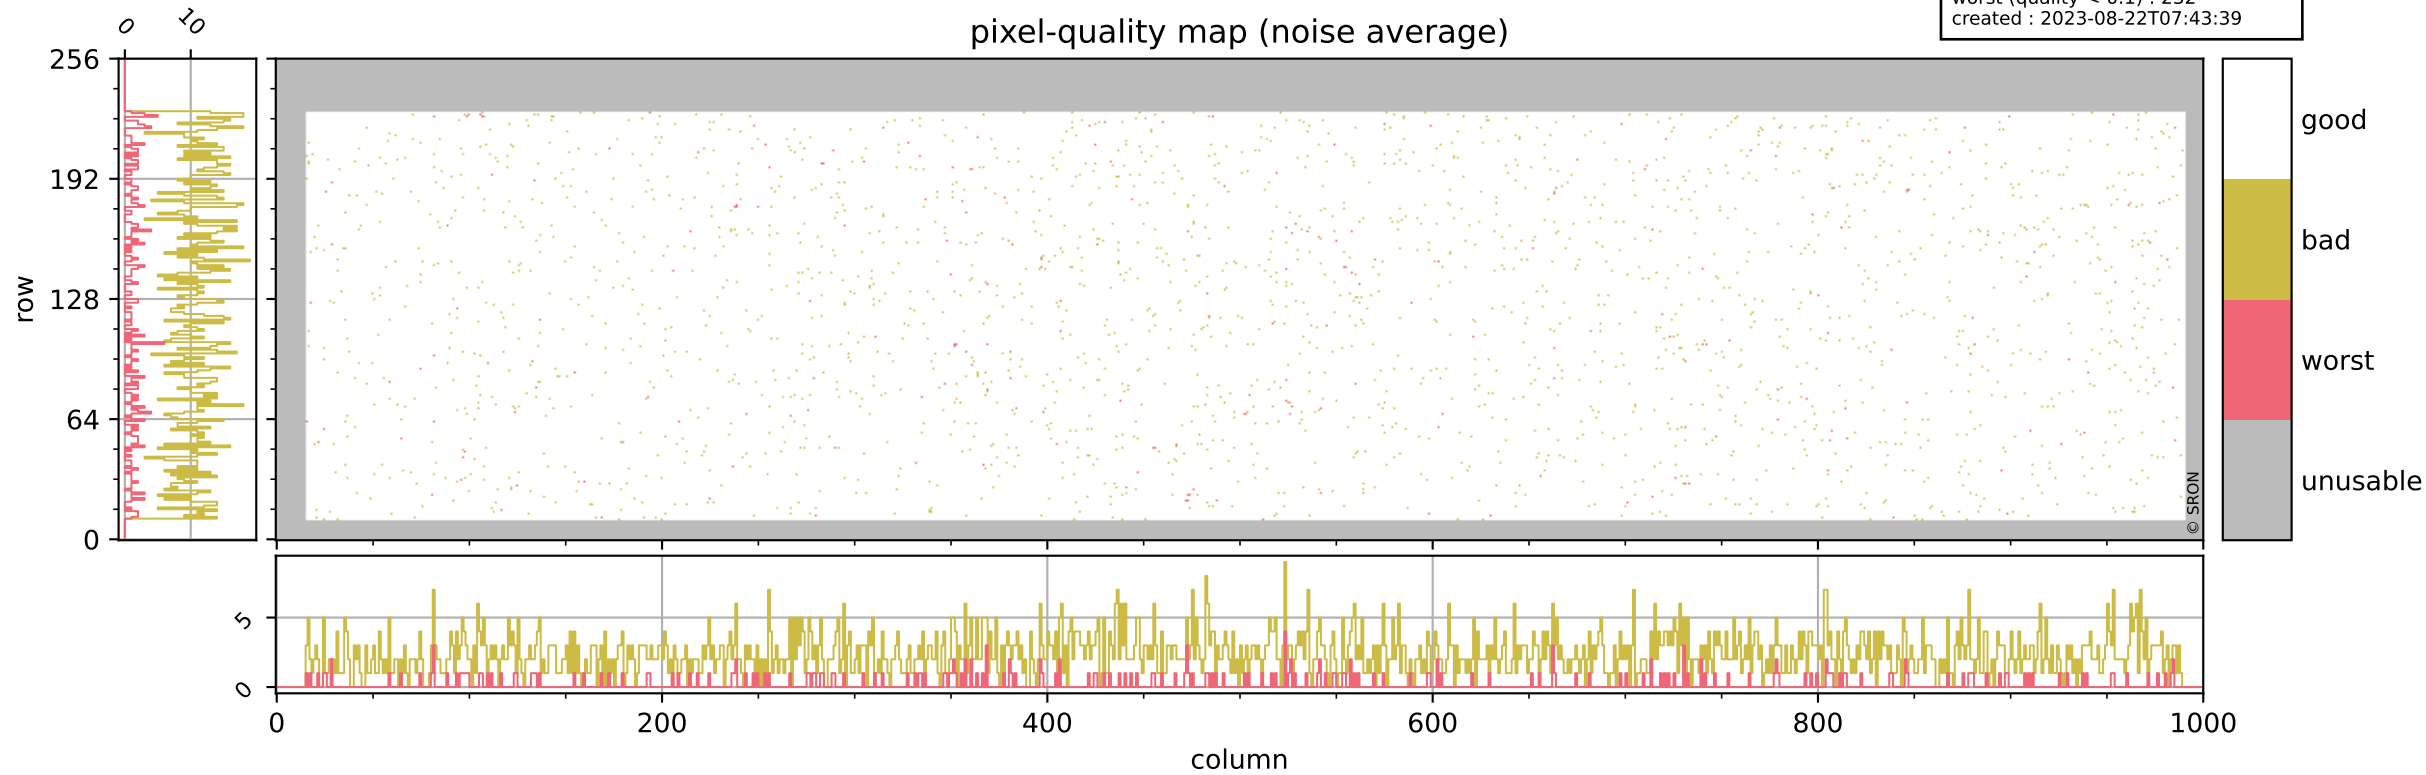

orbits : 20 in [3232, 3277]
coverage : 2018-05-29 / 2018-06-01
bad (quality < 0.8) : 279
worst (quality < 0.1) : 107
created : 2023-08-22T07:43:39

pixel-quality map (dark)

Tropomi SWIR pixel quality (official)

orbits : 20 in [3232, 3277]
coverage : 2018-05-29 / 2018-06-01
bad (quality < 0.8) : 2377
worst (quality < 0.1) : 232
created : 2023-08-22T07:43:39

pixel-quality map (noise average)

Tropomi SWIR pixel quality (official)

orbits : 20 in [3232, 3277]
coverage : 2018-05-29 / 2018-06-01
to good : 366
good to bad : 641
to worst : 100
created : 2023-08-22T07:43:40

total quality compared with SWIR pixel-quality CKD

Tropomi SWIR pixel quality (official)

orbits : 20 in [3232, 3277]
coverage : 2018-05-29 / 2018-06-01
created : 2023-08-22T07:43:40

Histograms of pixel-quality

Tropomi SWIR pixel quality (official) ground-tracks of Sentinel-5P

orbits : 20 in [3232, 3277]
coverage : 2018-05-29 / 2018-06-01
created : 2023-08-22T07:43:40