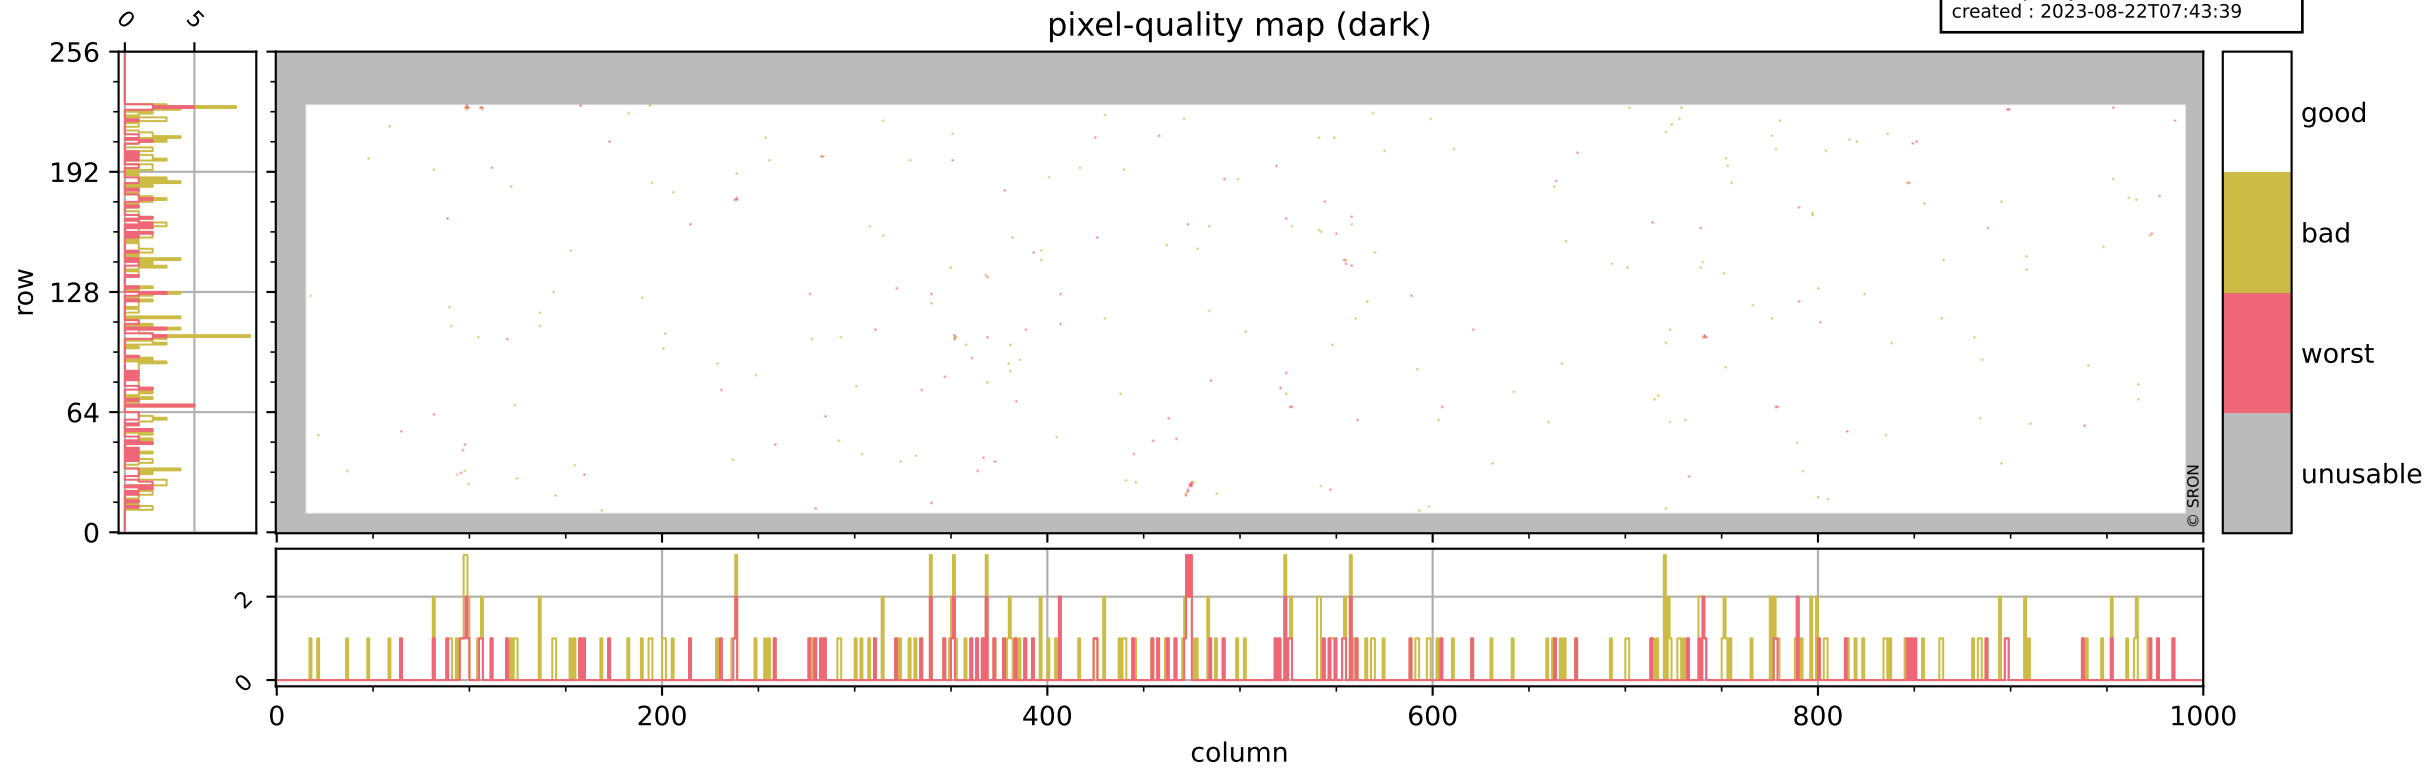

Tropomi SWIR pixel quality (official)

orbits : 20 in [3232, 3277]
coverage : 2018-05-29 / 2018-06-01
bad (quality < 0.8) : 2626
worst (quality < 0.1) : 311
created : 2023-08-22T07:43:39

Tropomi SWIR pixel quality (official)

orbits : 20 in [3232, 3277]
coverage : 2018-05-29 / 2018-06-01
bad (quality < 0.8) : 279
worst (quality < 0.1) : 107
created : 2023-08-22T07:43:39

pixel-quality map (dark)

Tropomi SWIR pixel quality (official)

orbits : 20 in [3232, 3277]
coverage : 2018-05-29 / 2018-06-01
bad (quality < 0.8) : 2377
worst (quality < 0.1) : 232
created : 2023-08-22T07:43:39

pixel-quality map (noise average)

Tropomi SWIR pixel quality (official)

orbits : 20 in [3232, 3277]
coverage : 2018-05-29 / 2018-06-01
created : 2023-08-22T07:43:40

Histograms of pixel-quality

Tropomi SWIR pixel quality (official) ground-tracks of Sentinel-5P

orbits : 20 in [3232, 3277]
coverage : 2018-05-29 / 2018-06-01
created : 2023-08-22T07:43:40