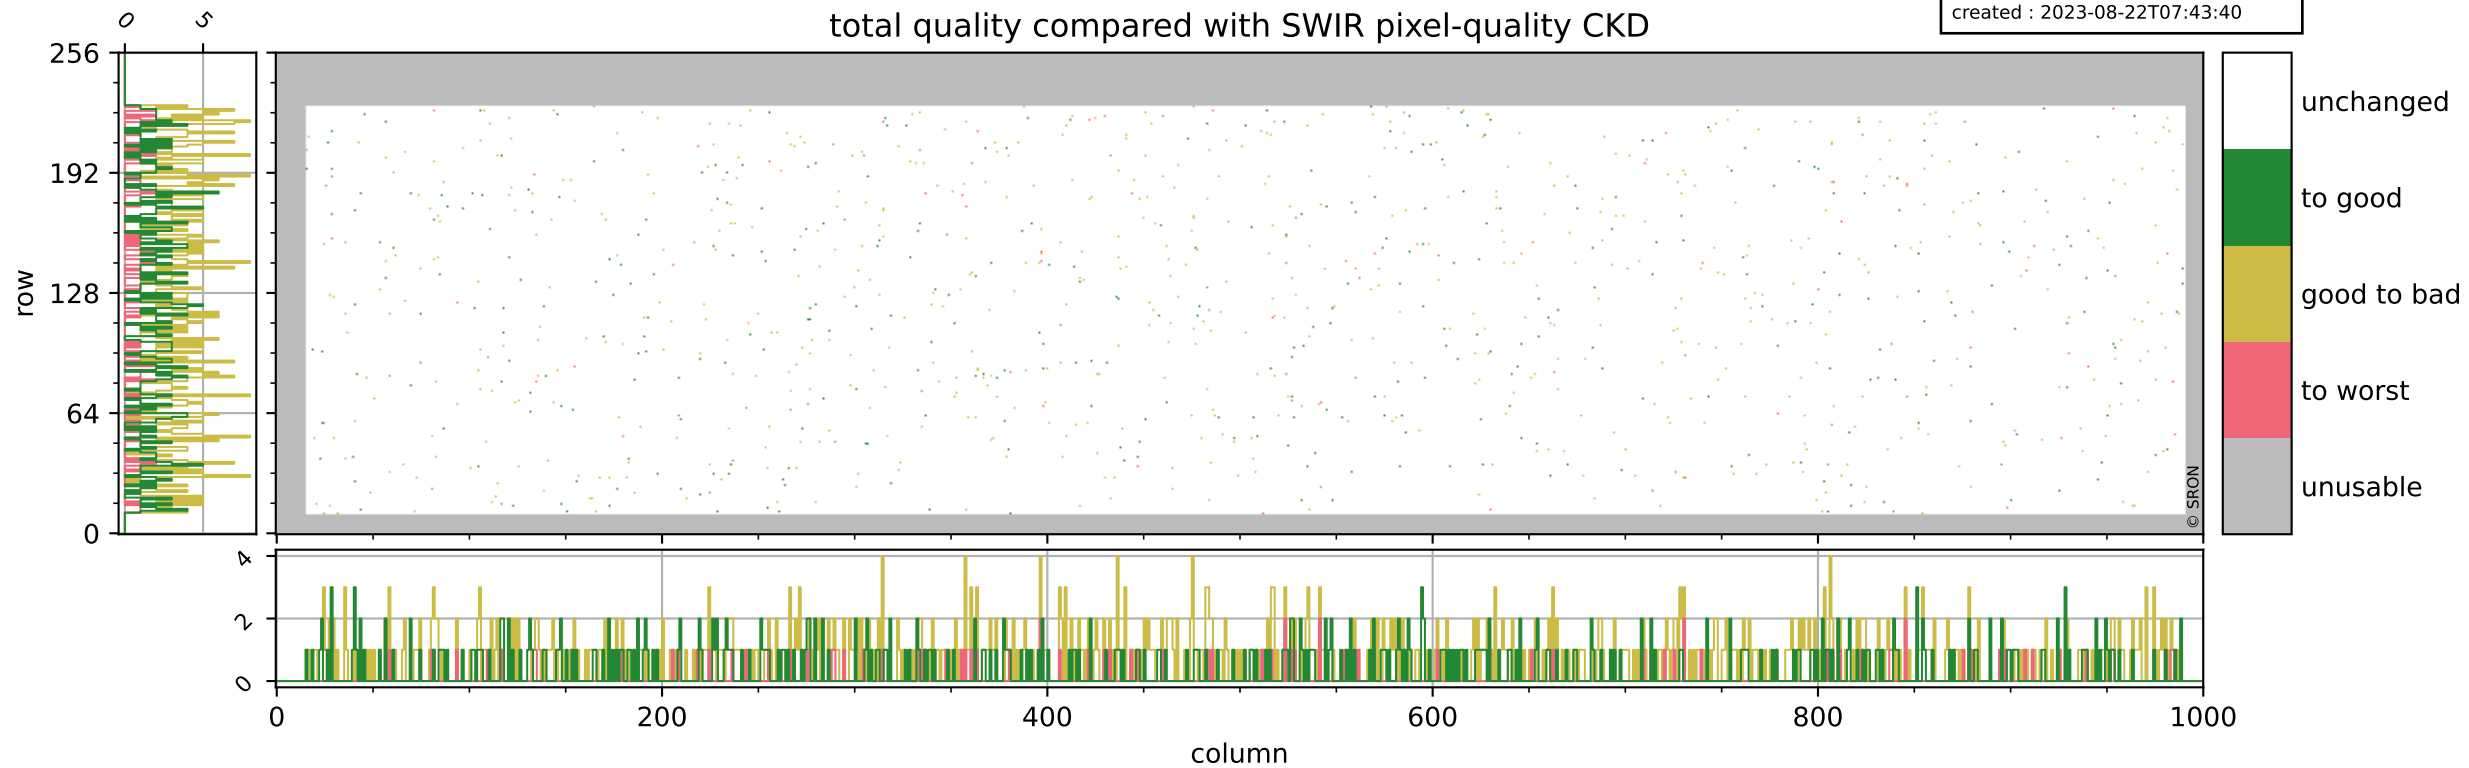

orbits : 20 in [3232, 3277]
coverage : 2018-05-29 / 2018-06-01
bad (quality < 0.8) : 279
worst (quality < 0.1) : 107
created : 2023-08-22T07:43:39

pixel-quality map (dark)

Tropomi SWIR pixel quality (official)

orbits : 20 in [3232, 3277]
coverage : 2018-05-29 / 2018-06-01
bad (quality < 0.8) : 2377
worst (quality < 0.1) : 232
created : 2023-08-22T07:43:39

pixel-quality map (noise average)

Tropomi SWIR pixel quality (official)

orbits : 20 in [3232, 3277]
coverage : 2018-05-29 / 2018-06-01
to good : 366
good to bad : 641
to worst : 100
created : 2023-08-22T07:43:40

total quality compared with SWIR pixel-quality CKD

Tropomi SWIR pixel quality (official)

orbits : 20 in [3232, 3277]
coverage : 2018-05-29 / 2018-06-01
created : 2023-08-22T07:43:40

Histograms of pixel-quality

Tropomi SWIR pixel quality (official) ground-tracks of Sentinel-5P

orbits : 20 in [3232, 3277]
coverage : 2018-05-29 / 2018-06-01
created : 2023-08-22T07:43:40