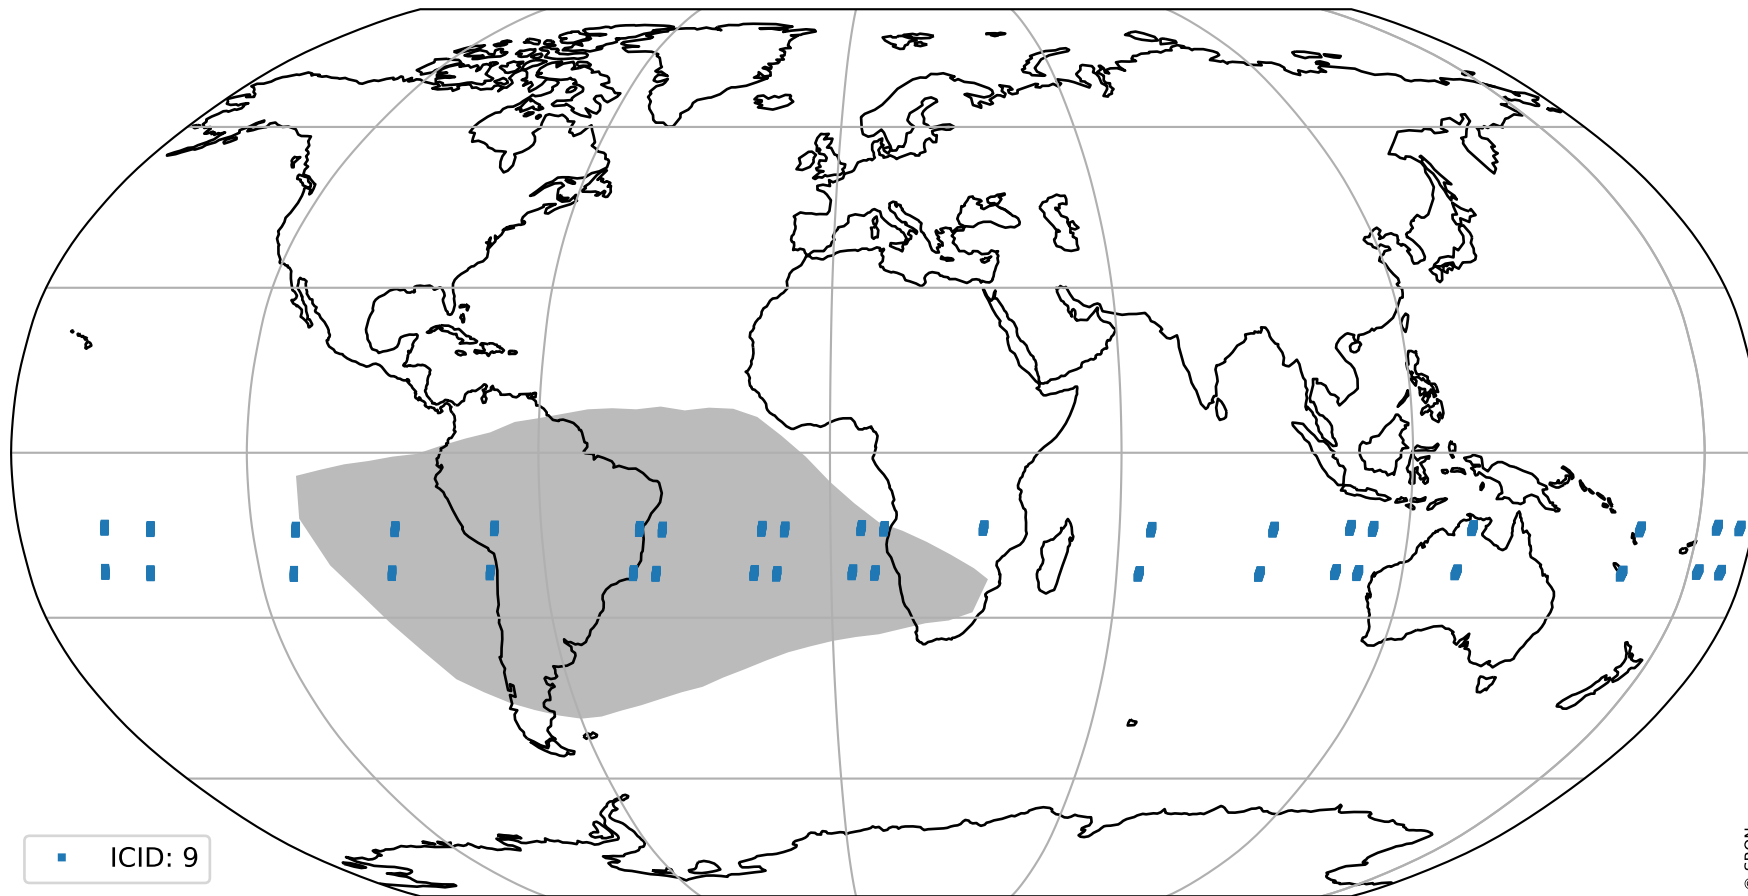

orbits : 20 in [3232, 3277]
coverage : 2018-05-29 / 2018-06-01
bad (quality < 0.8) : 2377
worst (quality < 0.1) : 232
created : 2023-08-22T07:43:39

pixel-quality map (noise average)

Tropomi SWIR pixel quality (official)

orbits : 20 in [3232, 3277]
coverage : 2018-05-29 / 2018-06-01
to good : 366
good to bad : 641
to worst : 100
created : 2023-08-22T07:43:40

total quality compared with SWIR pixel-quality CKD

Tropomi SWIR pixel quality (official)

orbits : 20 in [3232, 3277]
coverage : 2018-05-29 / 2018-06-01
created : 2023-08-22T07:43:40

Histograms of pixel-quality

Tropomi SWIR pixel quality (official) ground-tracks of Sentinel-5P

orbits : 20 in [3232, 3277]
coverage : 2018-05-29 / 2018-06-01
created : 2023-08-22T07:43:40

Tropomi SWIR pixel quality (official)

orbits : [2827, 3277]
coverage : 2018-04-30 / 2018-06-01
created : 2023-08-22T07:43:41

trend of pixel quality & temperatures