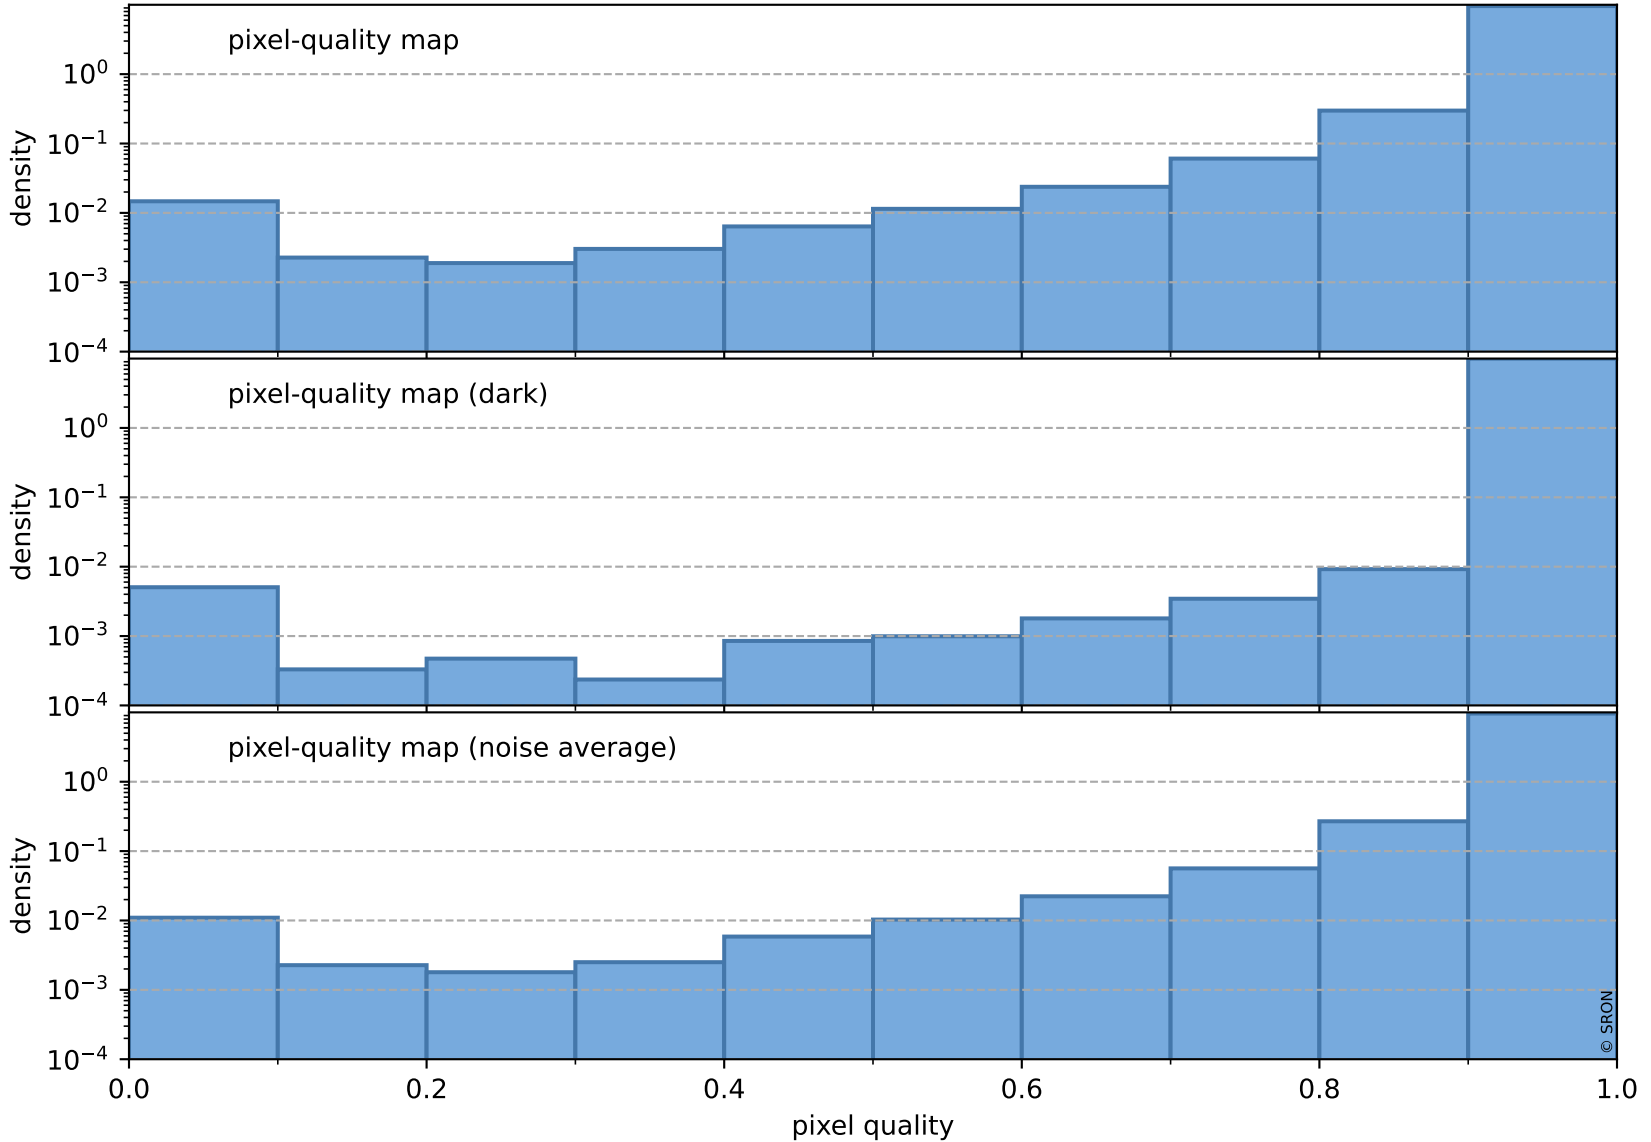

orbits : 20 in [3232, 3277]
coverage : 2018-05-29 / 2018-06-01
to good : 366
good to bad : 641
to worst : 100
created : 2023-08-22T07:43:40

total quality compared with SWIR pixel-quality CKD

Tropomi SWIR pixel quality (official)

orbits : 20 in [3232, 3277]
coverage : 2018-05-29 / 2018-06-01
created : 2023-08-22T07:43:40

Histograms of pixel-quality

Tropomi SWIR pixel quality (official) ground-tracks of Sentinel-5P

orbits : 20 in [3232, 3277]
coverage : 2018-05-29 / 2018-06-01
created : 2023-08-22T07:43:40

Tropomi SWIR pixel quality (official)

orbits : [2827, 3277]
coverage : 2018-04-30 / 2018-06-01
created : 2023-08-22T07:43:41

trend of pixel quality & temperatures