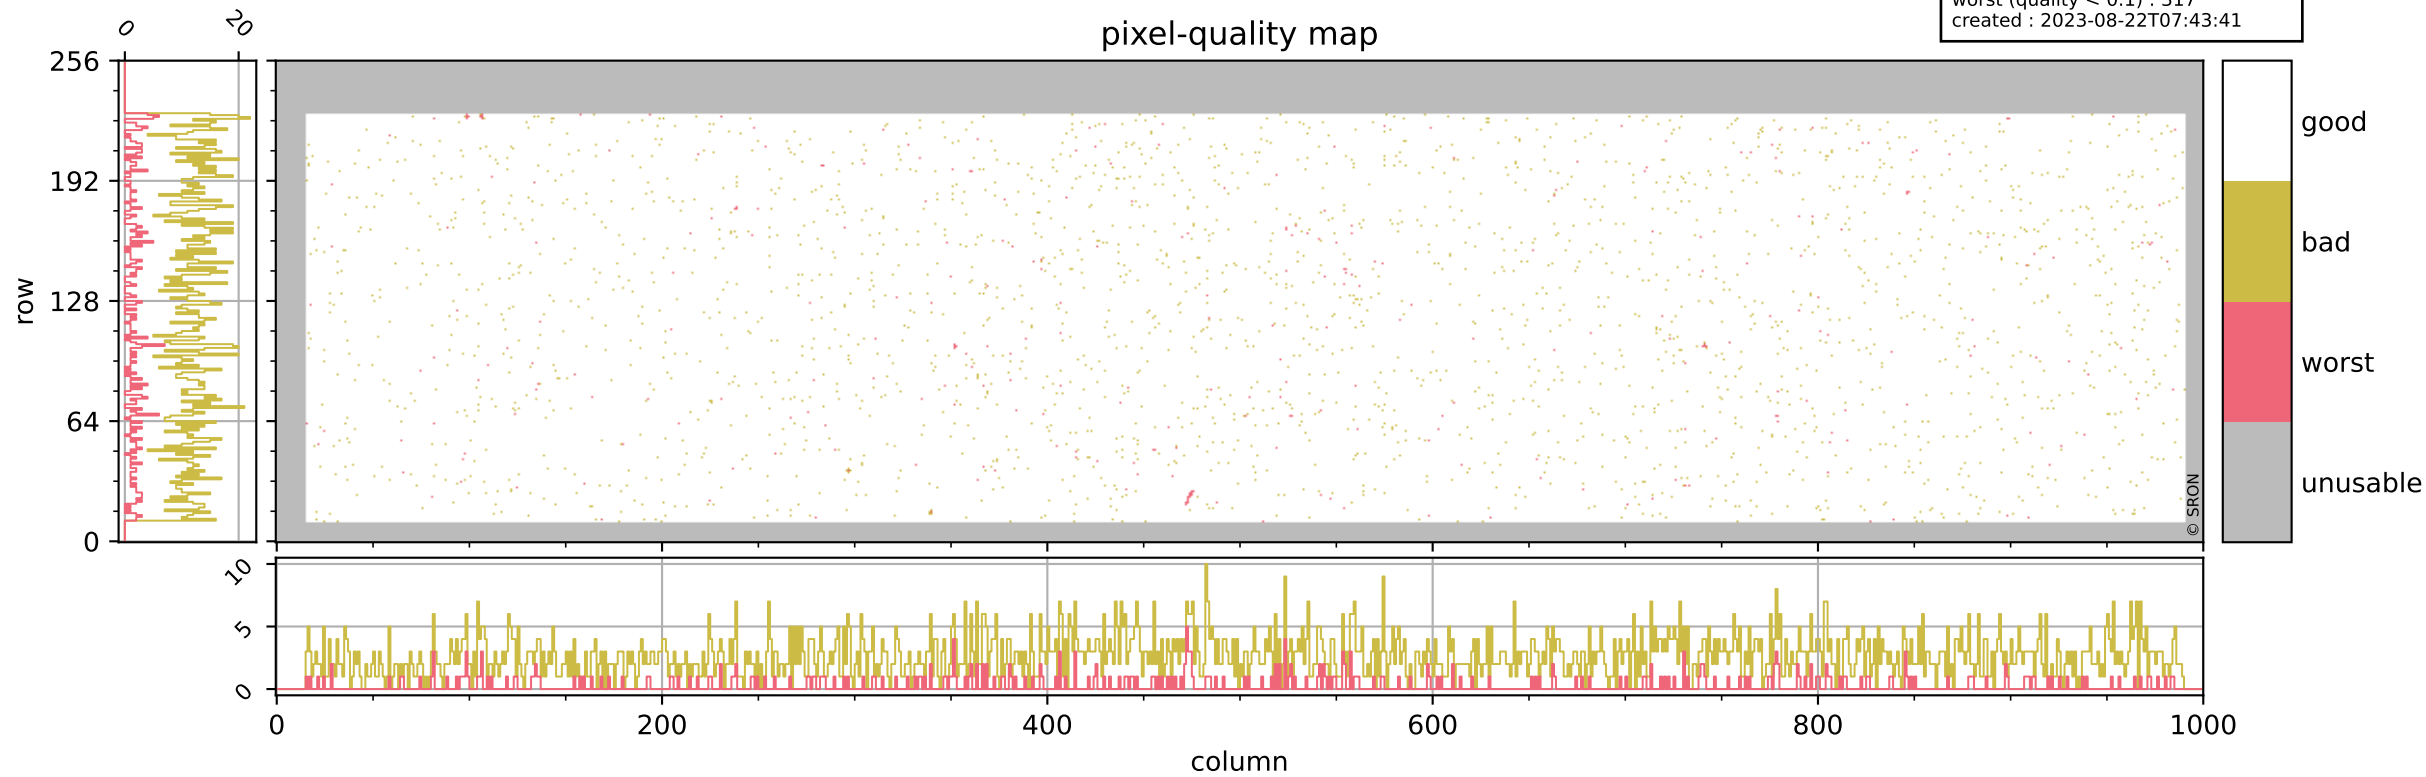

# Tropomi SWIR pixel quality (official)

orbits : 19 in [3247, 3292]  
coverage : 2018-05-30 / 2018-06-02  
bad (quality < 0.8) : 2638  
worst (quality < 0.1) : 317  
created : 2023-08-22T07:43:41

# Tropomi SWIR pixel quality (official)

orbits : 19 in [3247, 3292]  
coverage : 2018-05-30 / 2018-06-02  
bad (quality < 0.8) : 285  
worst (quality < 0.1) : 107  
created : 2023-08-22T07:43:41

## pixel-quality map (dark)

# Tropomi SWIR pixel quality (official)

orbits : 19 in [3247, 3292]  
coverage : 2018-05-30 / 2018-06-02  
bad (quality < 0.8) : 2381  
worst (quality < 0.1) : 238  
created : 2023-08-22T07:43:42