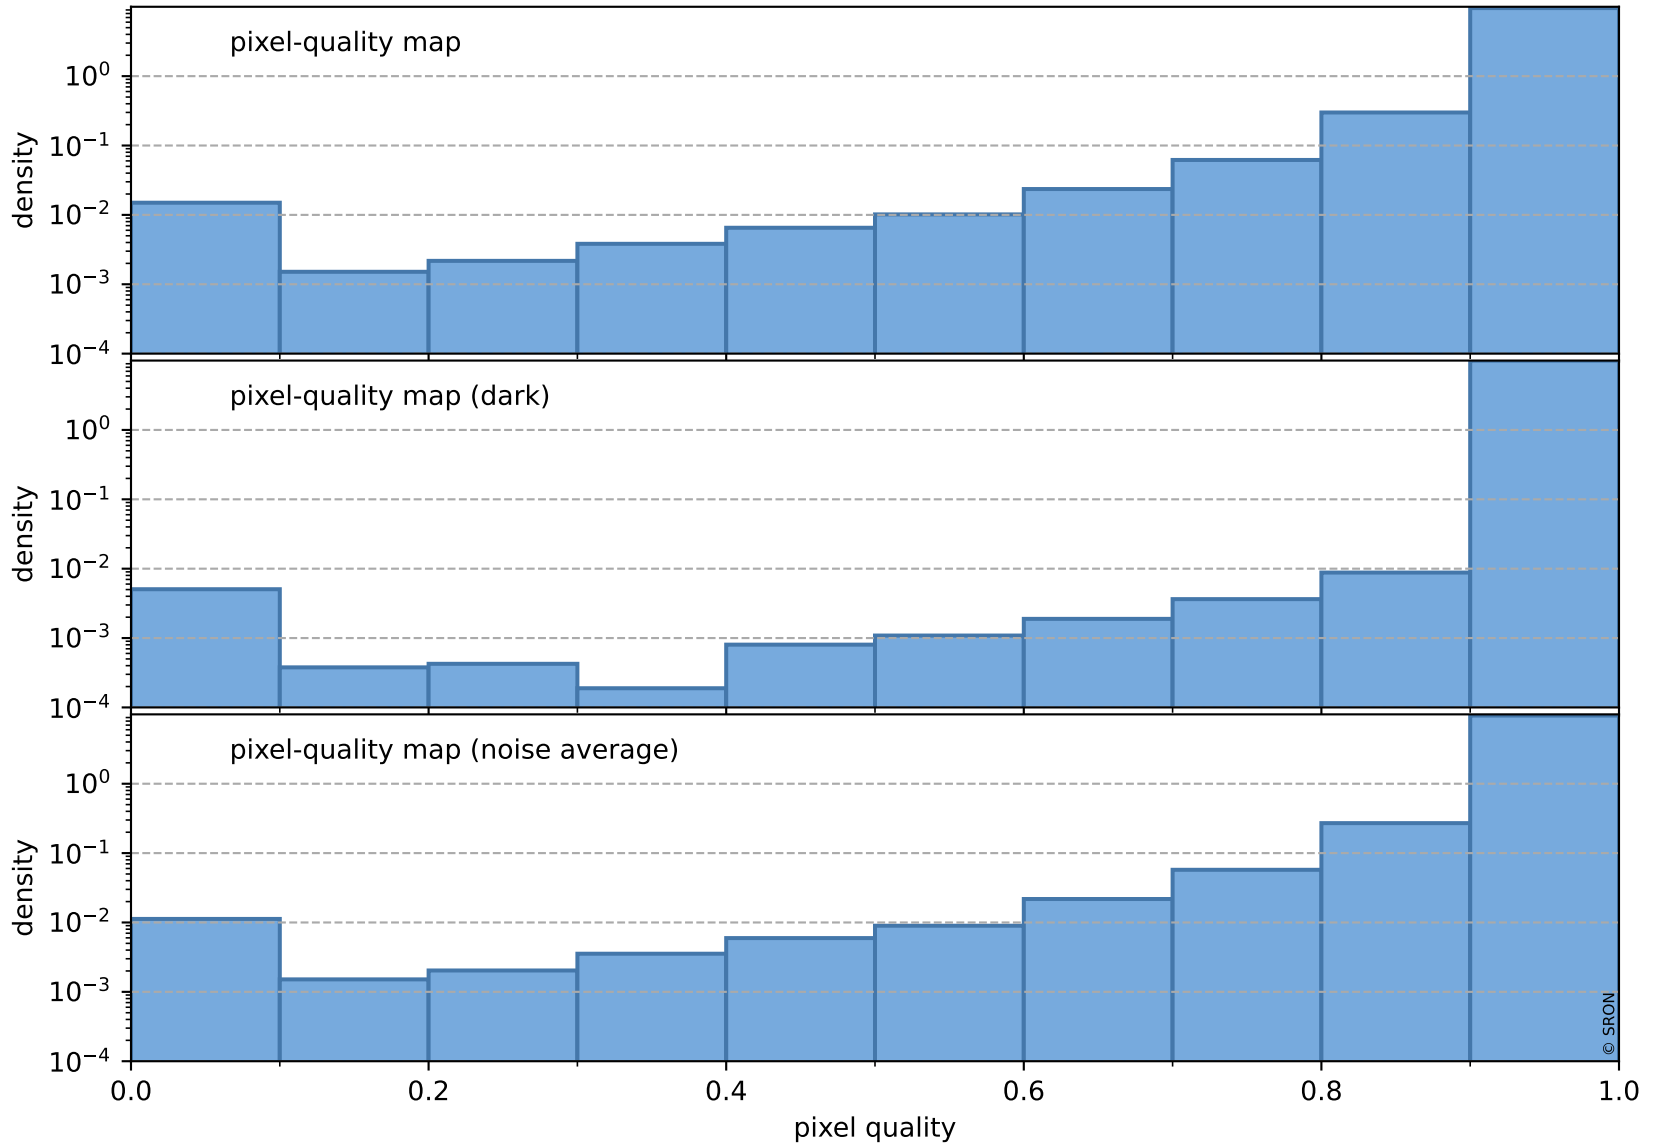

Tropomi SWIR pixel quality (official)

orbits : 19 in [3247, 3292]
coverage : 2018-05-30 / 2018-06-02
created : 2023-08-22T07:43:42

Histograms of pixel-quality