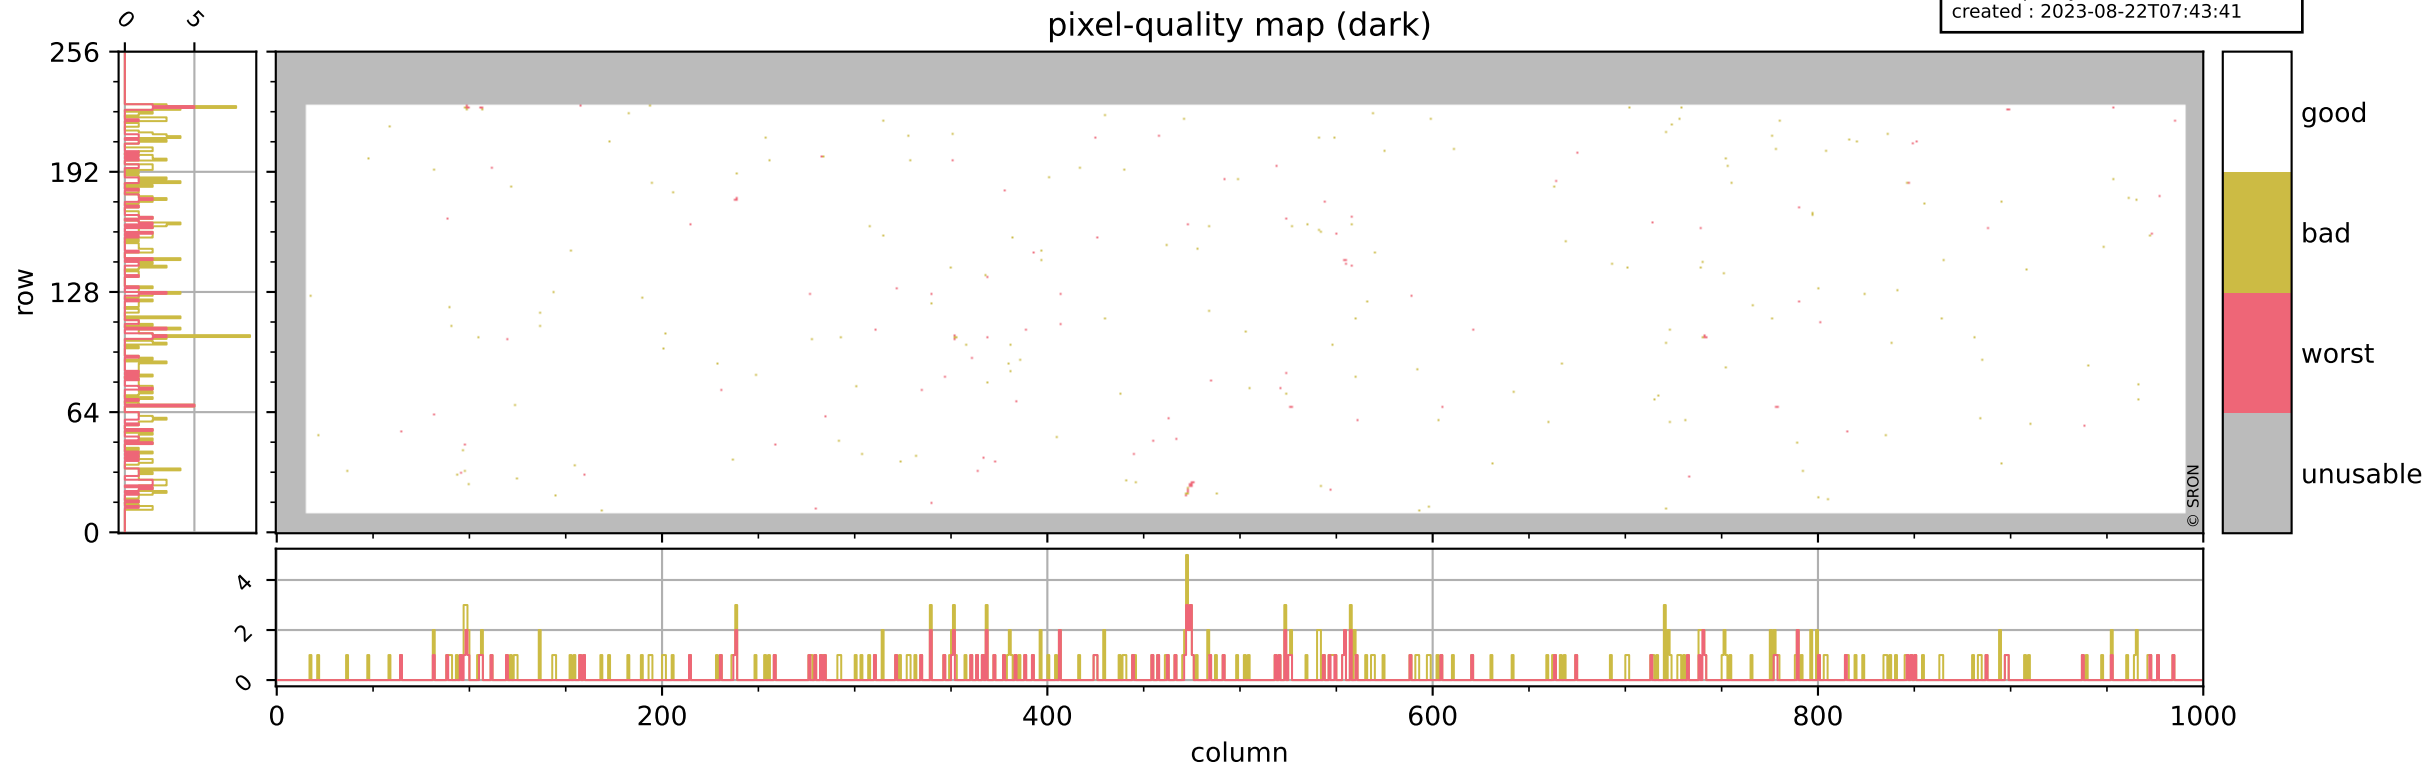

# Tropomi SWIR pixel quality (official)

orbits : 19 in [3247, 3292]  
coverage : 2018-05-30 / 2018-06-02  
bad (quality < 0.8) : 2638  
worst (quality < 0.1) : 317  
created : 2023-08-22T07:43:41

# Tropomi SWIR pixel quality (official)

orbits : 19 in [3247, 3292]  
coverage : 2018-05-30 / 2018-06-02  
bad (quality < 0.8) : 285  
worst (quality < 0.1) : 107  
created : 2023-08-22T07:43:41

## pixel-quality map (dark)

# Tropomi SWIR pixel quality (official)

orbits : 19 in [3247, 3292]  
coverage : 2018-05-30 / 2018-06-02  
bad (quality < 0.8) : 2381  
worst (quality < 0.1) : 238  
created : 2023-08-22T07:43:42