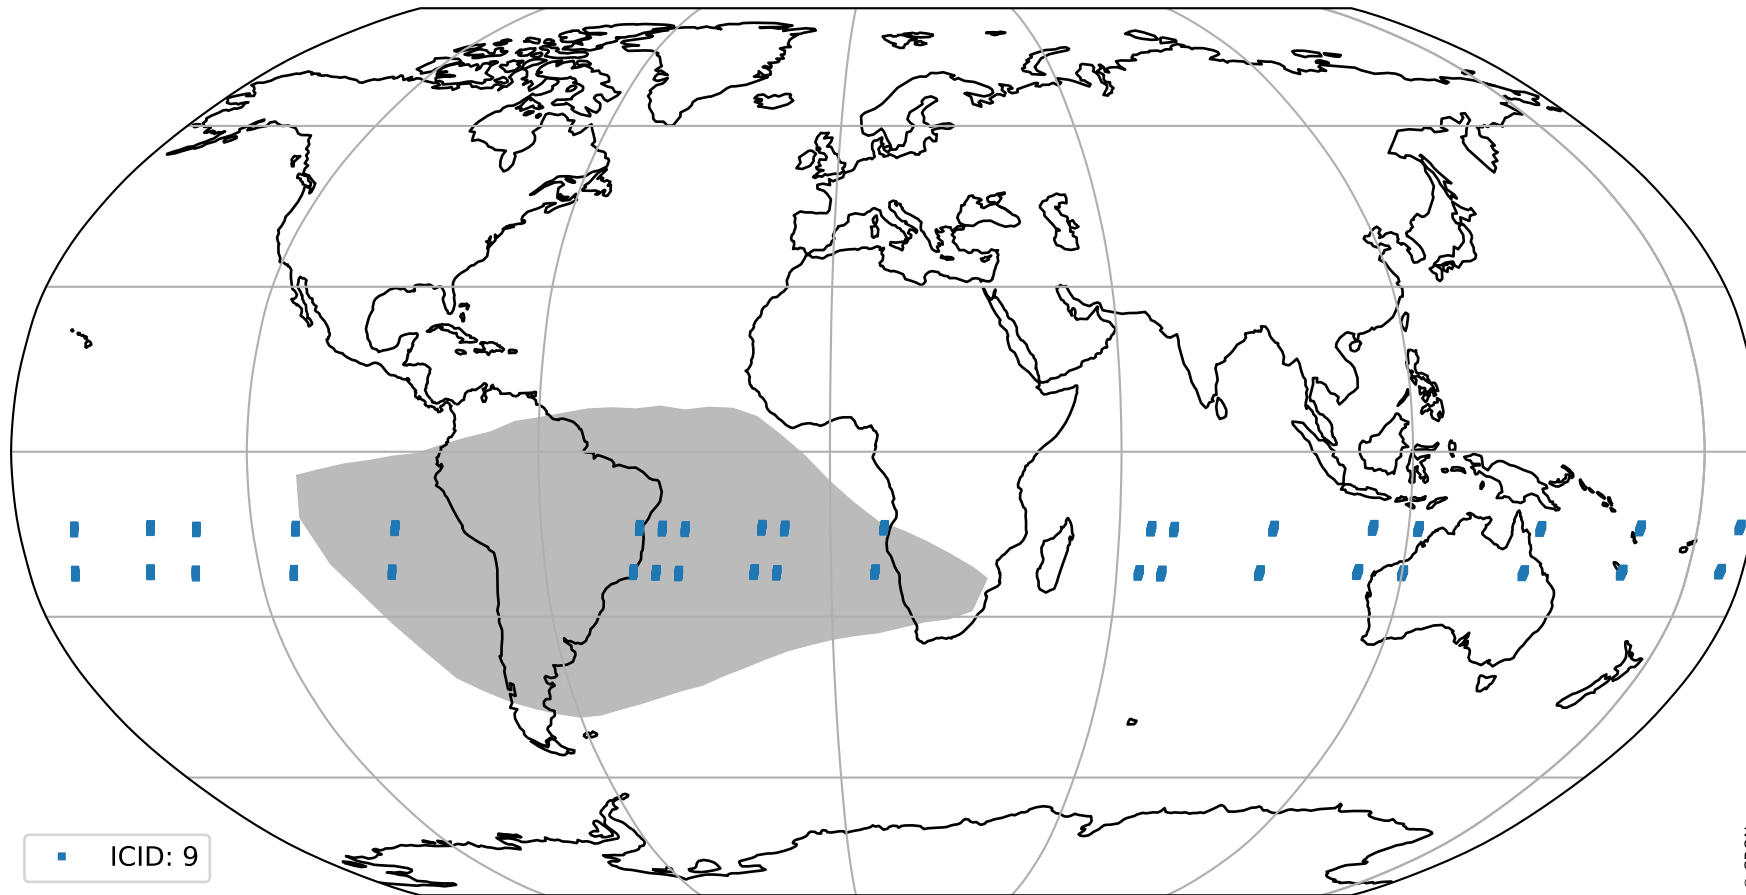

# Tropomi SWIR pixel quality (official)

orbits : 19 in [3247, 3292]  
coverage : 2018-05-30 / 2018-06-02  
created : 2023-08-22T07:43:42

## Histograms of pixel-quality

# Tropomi SWIR pixel quality (official) ground-tracks of Sentinel-5P

orbits : 19 in [3247, 3292]  
coverage : 2018-05-30 / 2018-06-02  
created : 2023-08-22T07:43:43