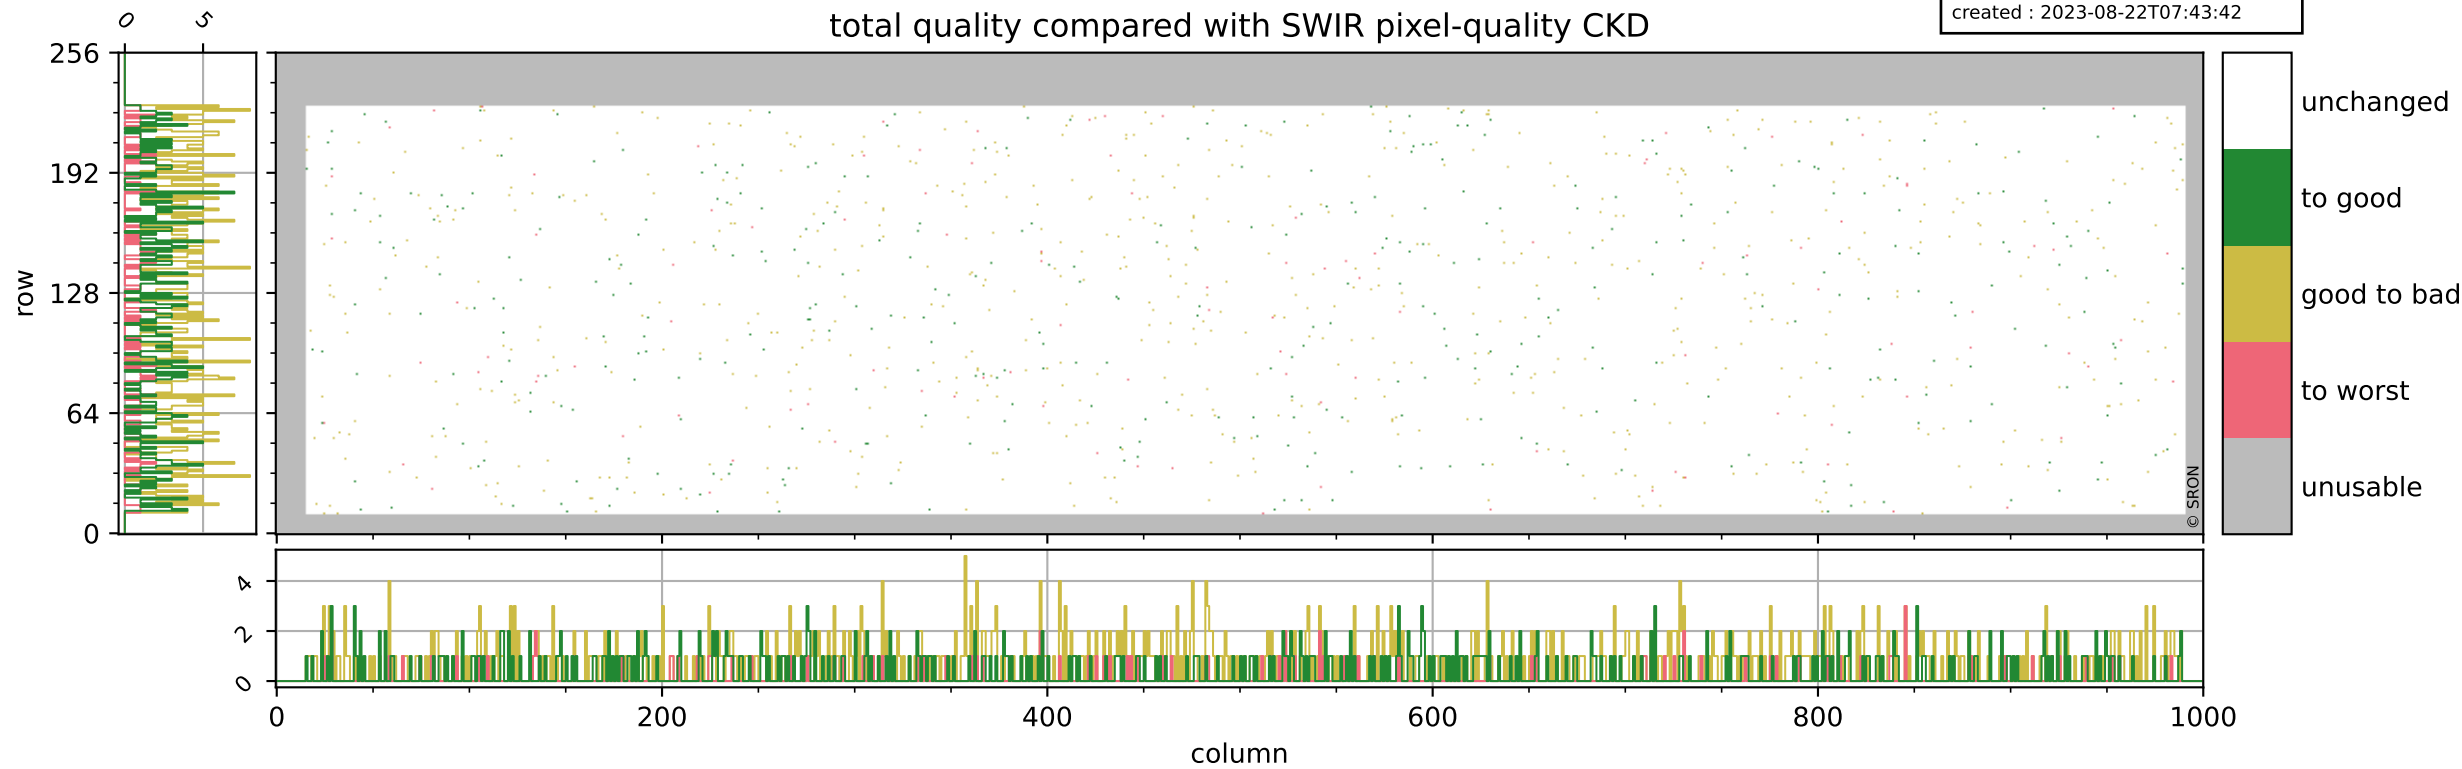

## pixel-quality map (dark)

# Tropomi SWIR pixel quality (official)

orbits : 19 in [3247, 3292]  
coverage : 2018-05-30 / 2018-06-02  
bad (quality < 0.8) : 2381  
worst (quality < 0.1) : 238  
created : 2023-08-22T07:43:42

# Tropomi SWIR pixel quality (official)

orbits : 19 in [3247, 3292]  
coverage : 2018-05-30 / 2018-06-02  
to good : 371  
good to bad : 652  
to worst : 108  
created : 2023-08-22T07:43:42

## total quality compared with SWIR pixel-quality CKD