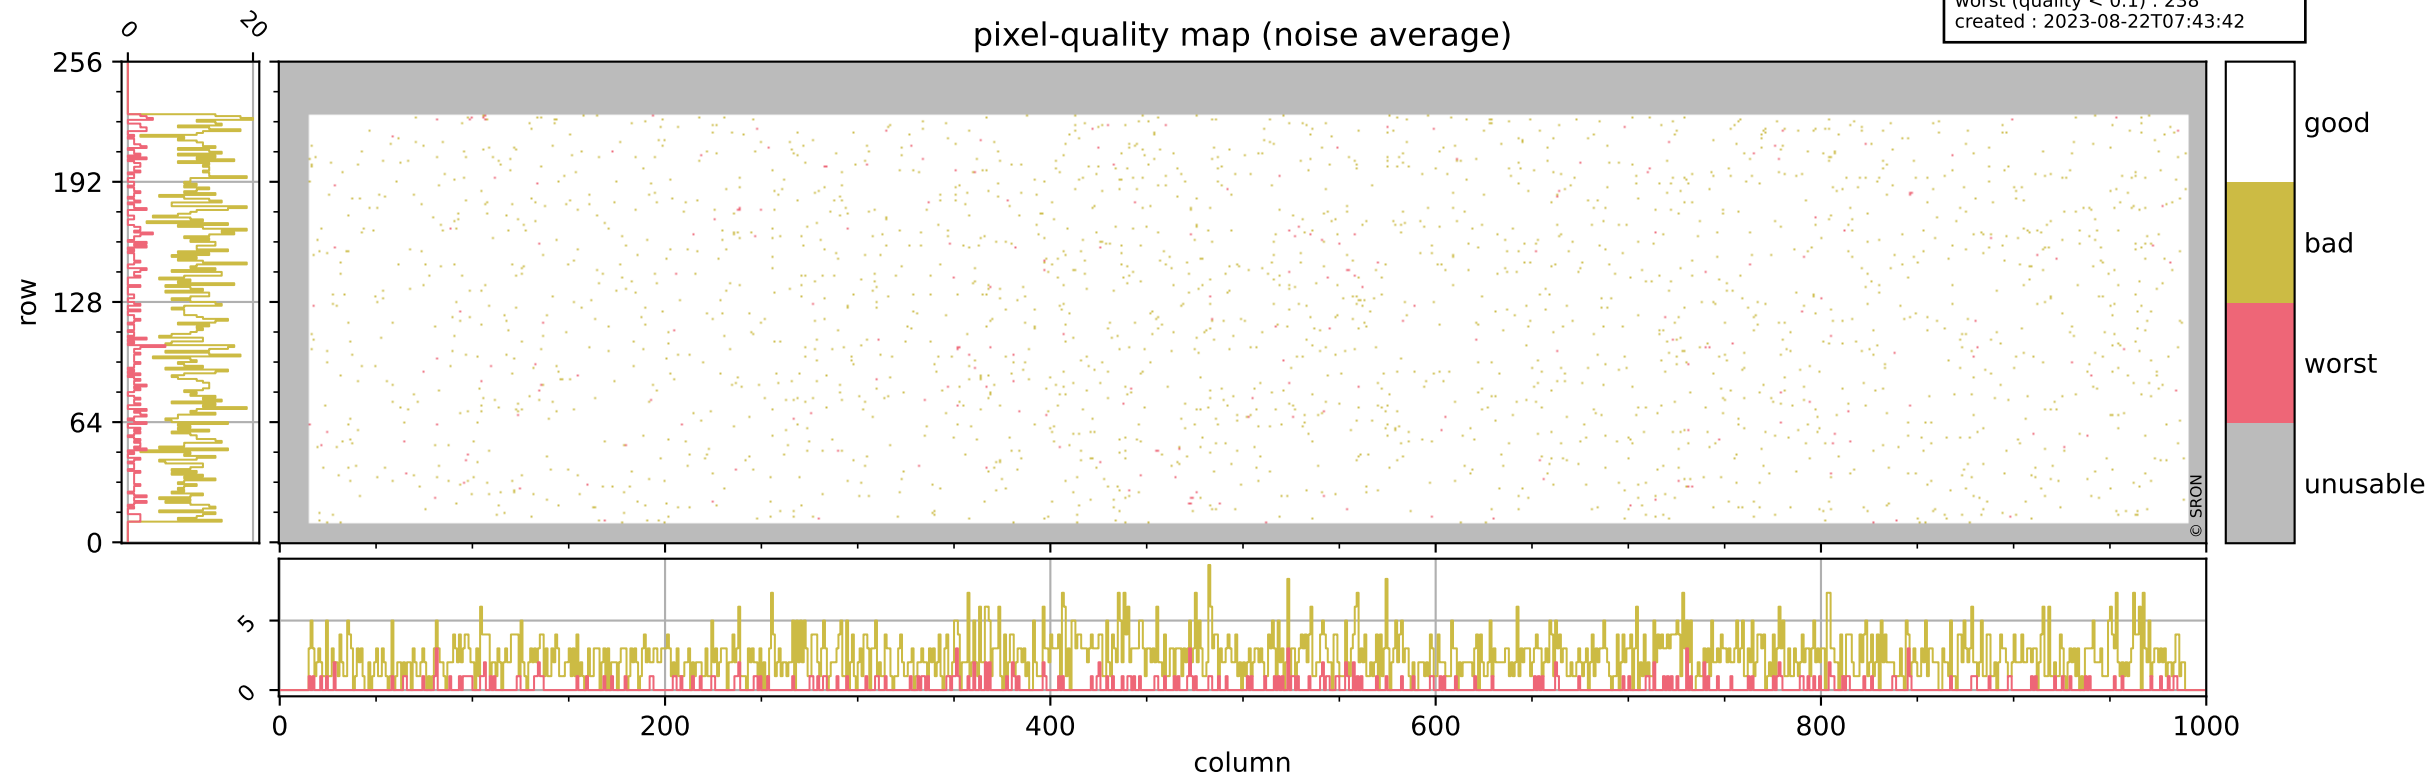

# Tropomi SWIR pixel quality (official)

orbits : 19 in [3247, 3292]  
coverage : 2018-05-30 / 2018-06-02  
bad (quality < 0.8) : 2638  
worst (quality < 0.1) : 317  
created : 2023-08-22T07:43:41

# Tropomi SWIR pixel quality (official)

orbits : 19 in [3247, 3292]  
coverage : 2018-05-30 / 2018-06-02  
bad (quality < 0.8) : 285  
worst (quality < 0.1) : 107  
created : 2023-08-22T07:43:41

## pixel-quality map (dark)

# Tropomi SWIR pixel quality (official)

orbits : 19 in [3247, 3292]  
coverage : 2018-05-30 / 2018-06-02  
bad (quality < 0.8) : 2381  
worst (quality < 0.1) : 238  
created : 2023-08-22T07:43:42