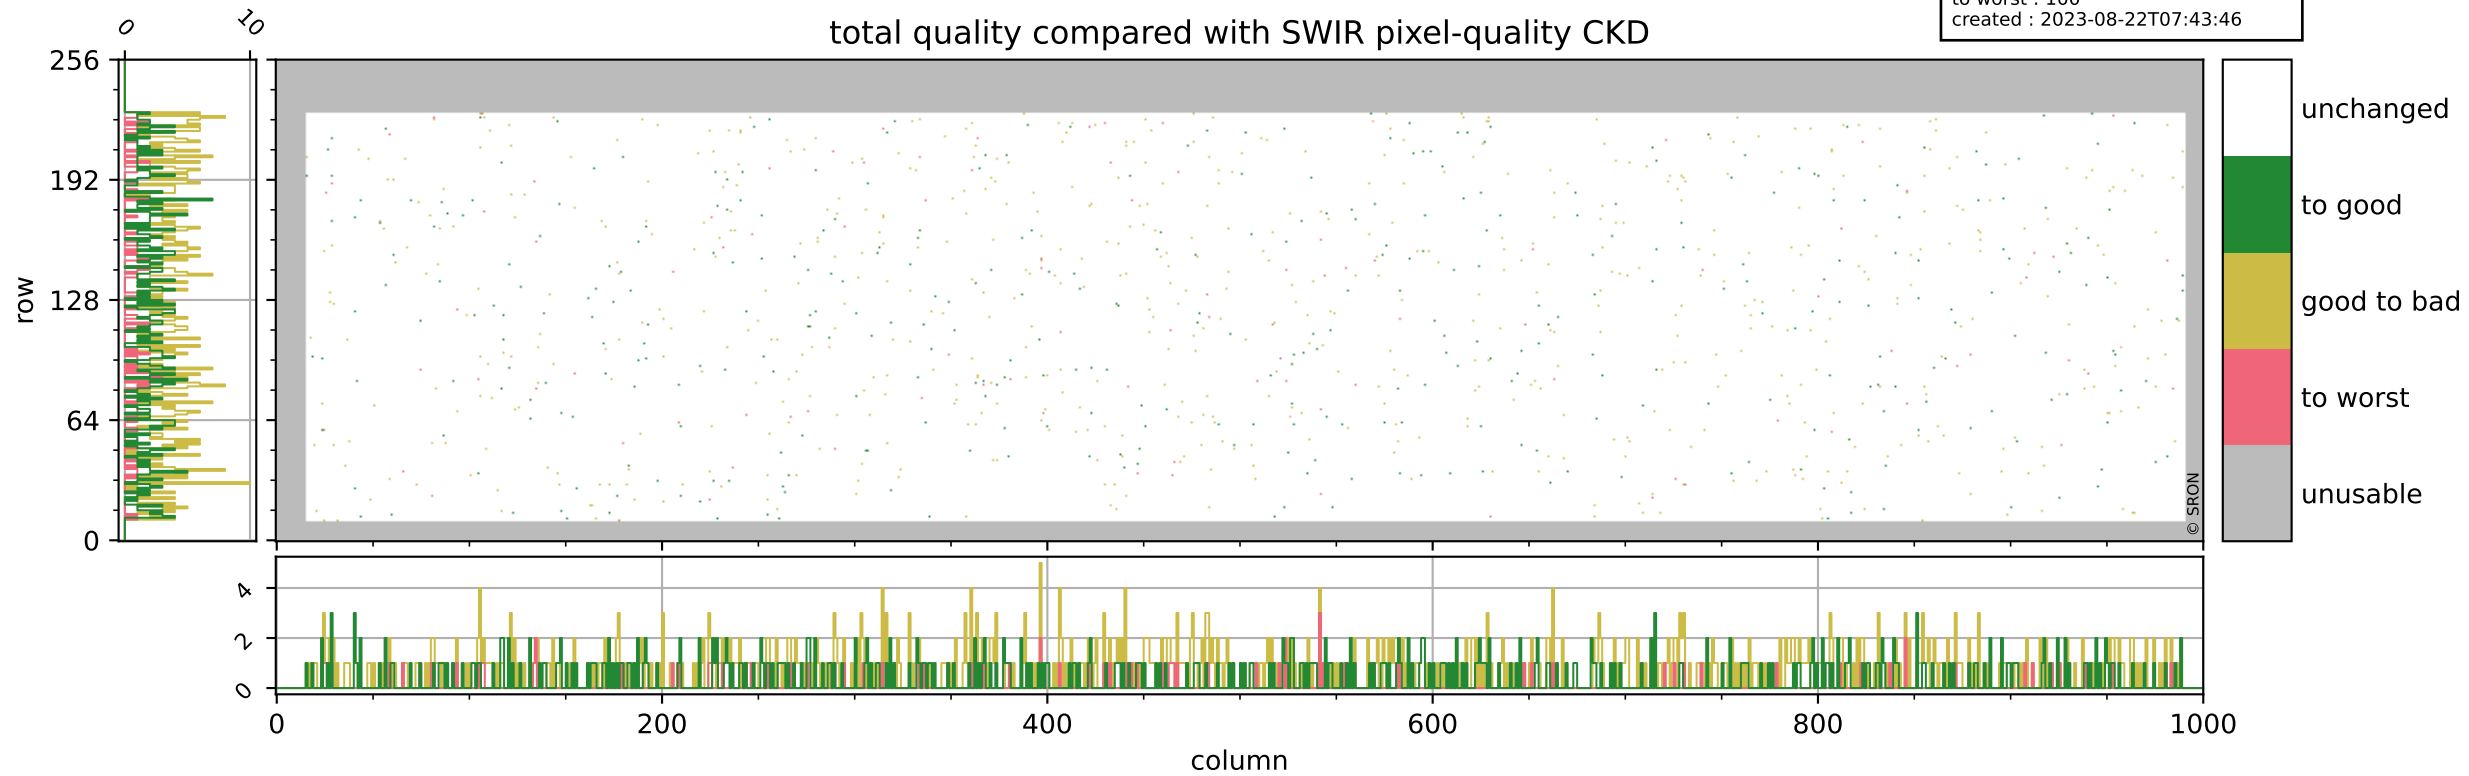

orbits : 19 in [3277, 3322]
coverage : 2018-06-01 / 2018-06-04
bad (quality < 0.8) : 288
worst (quality < 0.1) : 111
created : 2023-08-22T07:43:45

Tropomi SWIR pixel quality (official)

orbits : 19 in [3277, 3322]
coverage : 2018-06-01 / 2018-06-04
bad (quality < 0.8) : 2348
worst (quality < 0.1) : 227
created : 2023-08-22T07:43:46

pixel-quality map (noise average)

Tropomi SWIR pixel quality (official)

orbits : 19 in [3277, 3322]
coverage : 2018-06-01 / 2018-06-04
to good : 381
good to bad : 633
to worst : 100
created : 2023-08-22T07:43:46

total quality compared with SWIR pixel-quality CKD

Tropomi SWIR pixel quality (official)

orbits : 19 in [3277, 3322]
coverage : 2018-06-01 / 2018-06-04
created : 2023-08-22T07:43:46

Histograms of pixel-quality

Tropomi SWIR pixel quality (official) ground-tracks of Sentinel-5P

orbits : 19 in [3277, 3322]
coverage : 2018-06-01 / 2018-06-04
created : 2023-08-22T07:43:47

Tropomi SWIR pixel quality (official)

orbits : [2827, 3322]
coverage : 2018-04-30 / 2018-06-04
created : 2023-08-22T07:43:47