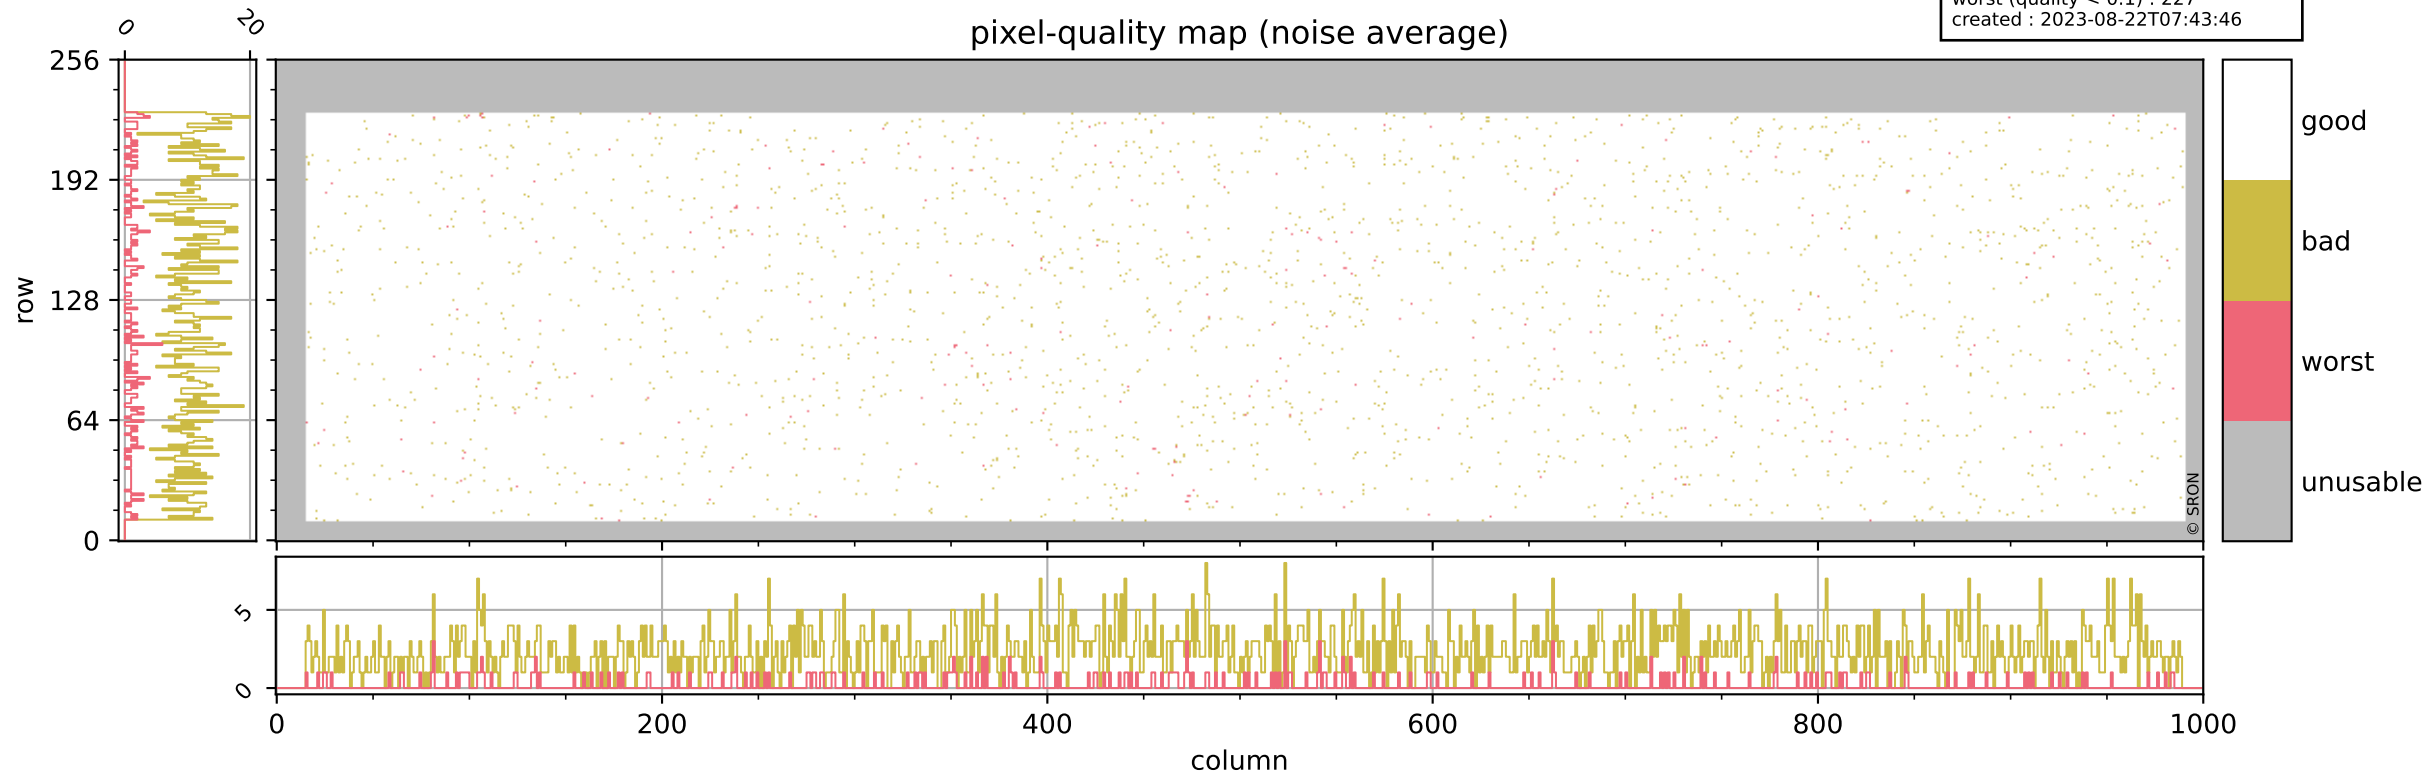

Tropomi SWIR pixel quality (official)

orbits : 19 in [3277, 3322]
coverage : 2018-06-01 / 2018-06-04
bad (quality < 0.8) : 2598
worst (quality < 0.1) : 305
created : 2023-08-22T07:43:45

Tropomi SWIR pixel quality (official)

orbits : 19 in [3277, 3322]
coverage : 2018-06-01 / 2018-06-04
bad (quality < 0.8) : 288
worst (quality < 0.1) : 111
created : 2023-08-22T07:43:45

Tropomi SWIR pixel quality (official)

orbits : 19 in [3277, 3322]
coverage : 2018-06-01 / 2018-06-04
bad (quality < 0.8) : 2348
worst (quality < 0.1) : 227
created : 2023-08-22T07:43:46

pixel-quality map (noise average)

Tropomi SWIR pixel quality (official)

orbits : 19 in [3277, 3322]
coverage : 2018-06-01 / 2018-06-04
to good : 381
good to bad : 633
to worst : 100
created : 2023-08-22T07:43:46

Tropomi SWIR pixel quality (official) ground-tracks of Sentinel-5P

orbits : 19 in [3277, 3322]
coverage : 2018-06-01 / 2018-06-04
created : 2023-08-22T07:43:47

Tropomi SWIR pixel quality (official)

orbits : [2827, 3322]
coverage : 2018-04-30 / 2018-06-04
created : 2023-08-22T07:43:47