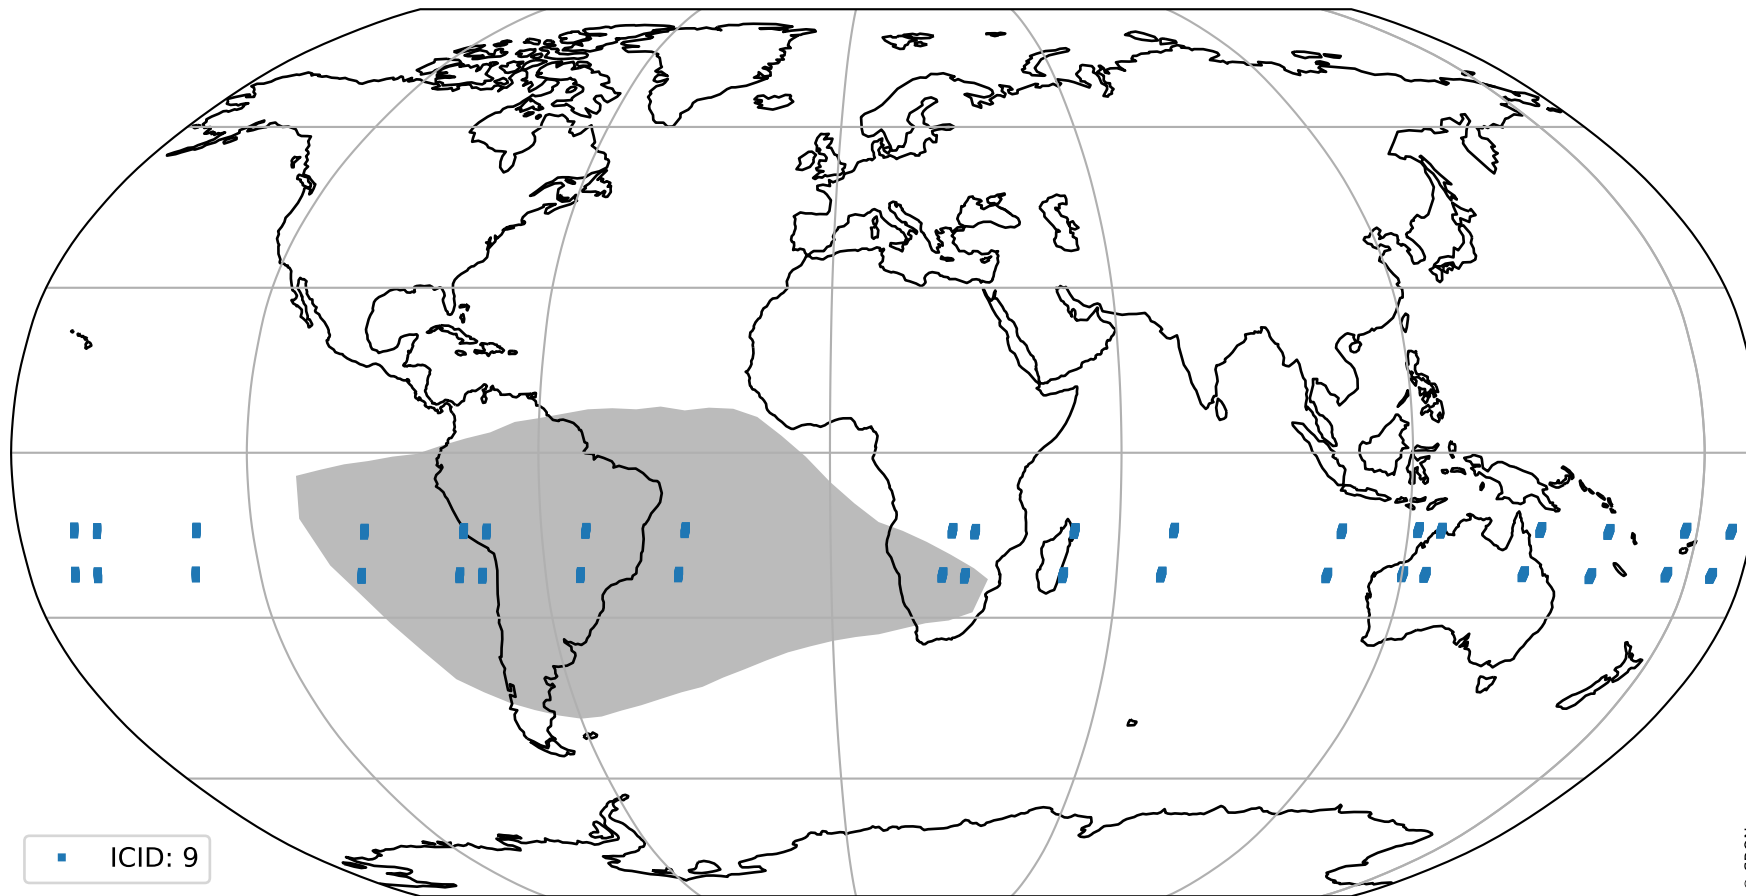

pixel-quality map (noise average)

Tropomi SWIR pixel quality (official)

orbits : 19 in [3277, 3322]
coverage : 2018-06-01 / 2018-06-04
to good : 381
good to bad : 633
to worst : 100
created : 2023-08-22T07:43:46

total quality compared with SWIR pixel-quality CKD

Tropomi SWIR pixel quality (official)

orbits : 19 in [3277, 3322]
coverage : 2018-06-01 / 2018-06-04
created : 2023-08-22T07:43:46

Histograms of pixel-quality

Tropomi SWIR pixel quality (official) ground-tracks of Sentinel-5P

orbits : 19 in [3277, 3322]
coverage : 2018-06-01 / 2018-06-04
created : 2023-08-22T07:43:47

Tropomi SWIR pixel quality (official)

orbits : [2827, 3322]
coverage : 2018-04-30 / 2018-06-04
created : 2023-08-22T07:43:47