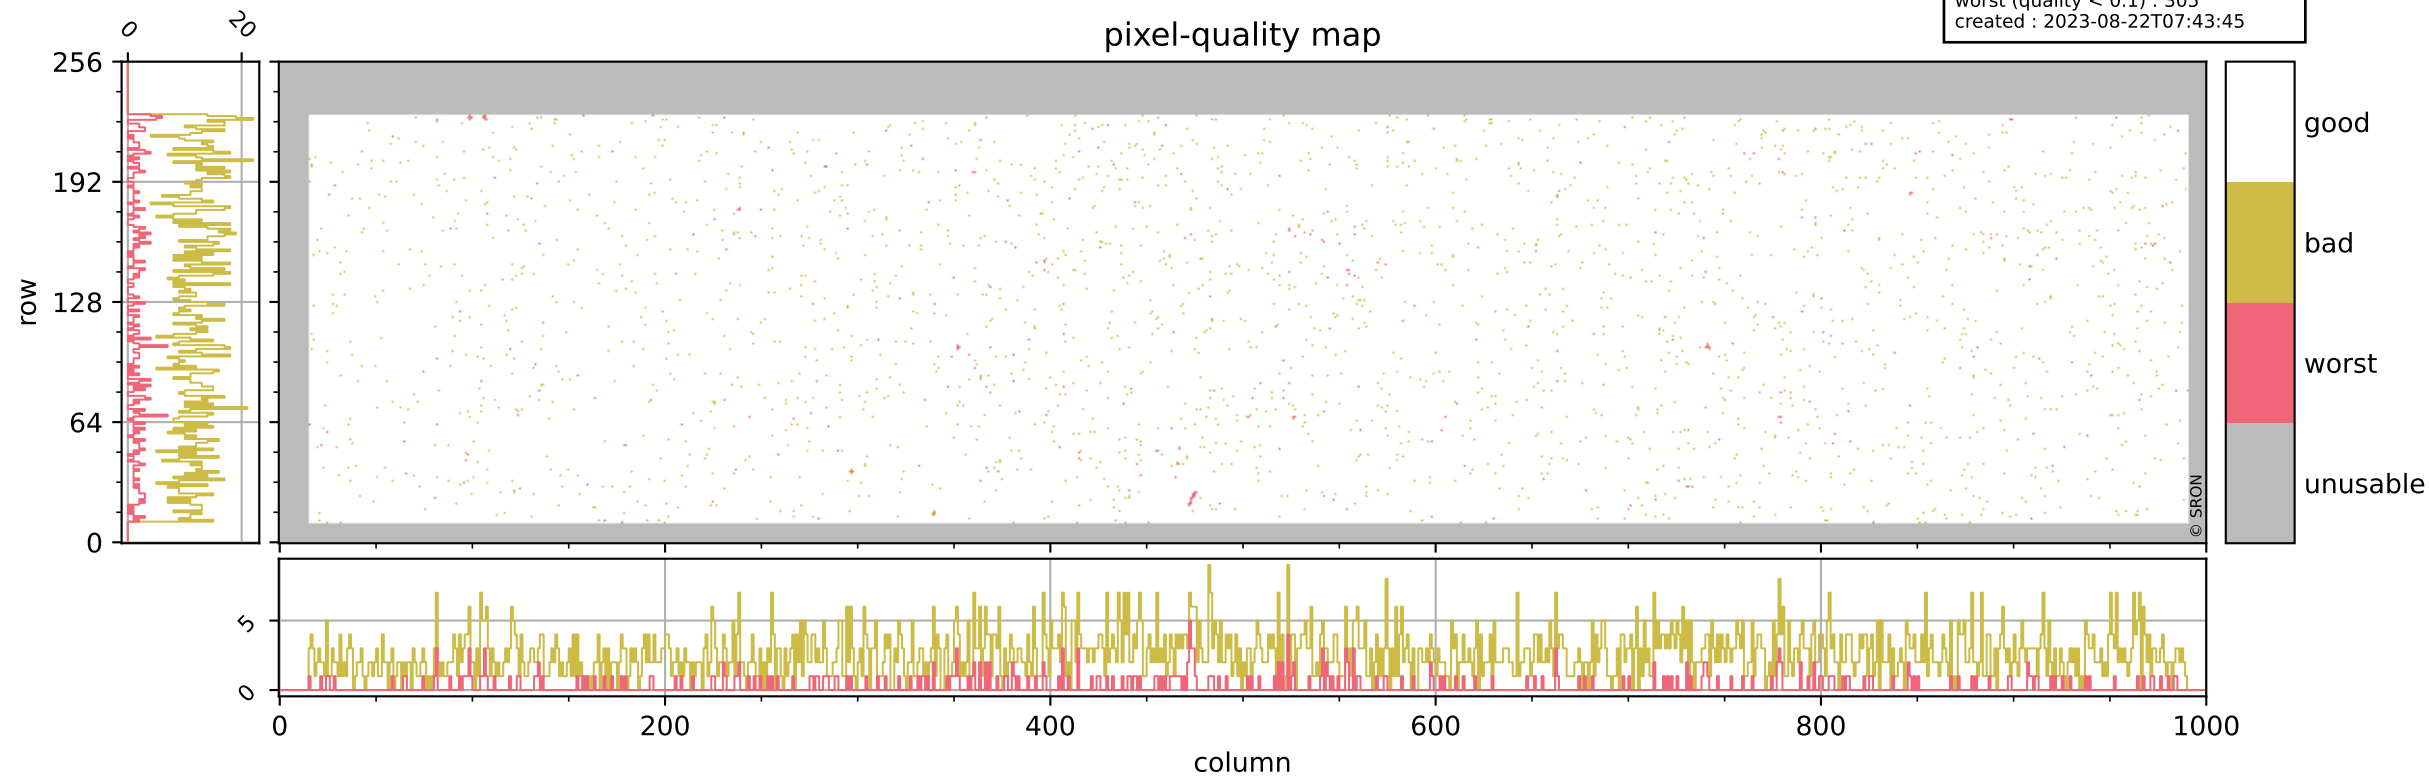

Tropomi SWIR pixel quality (official)

orbits : 19 in [3277, 3322]
coverage : 2018-06-01 / 2018-06-04
bad (quality < 0.8) : 2598
worst (quality < 0.1) : 305
created : 2023-08-22T07:43:45

Tropomi SWIR pixel quality (official)

orbits : 19 in [3277, 3322]
coverage : 2018-06-01 / 2018-06-04
bad (quality < 0.8) : 288
worst (quality < 0.1) : 111
created : 2023-08-22T07:43:45

Tropomi SWIR pixel quality (official)

orbits : 19 in [3277, 3322]
coverage : 2018-06-01 / 2018-06-04
bad (quality < 0.8) : 2348
worst (quality < 0.1) : 227
created : 2023-08-22T07:43:46

pixel-quality map (noise average)

Tropomi SWIR pixel quality (official)

orbits : 19 in [3277, 3322]
coverage : 2018-06-01 / 2018-06-04
to good : 381
good to bad : 633
to worst : 100
created : 2023-08-22T07:43:46

Tropomi SWIR pixel quality (official) ground-tracks of Sentinel-5P

orbits : 19 in [3277, 3322]
coverage : 2018-06-01 / 2018-06-04
created : 2023-08-22T07:43:47

Tropomi SWIR pixel quality (official)

orbits : [2827, 3322]
coverage : 2018-04-30 / 2018-06-04
created : 2023-08-22T07:43:47