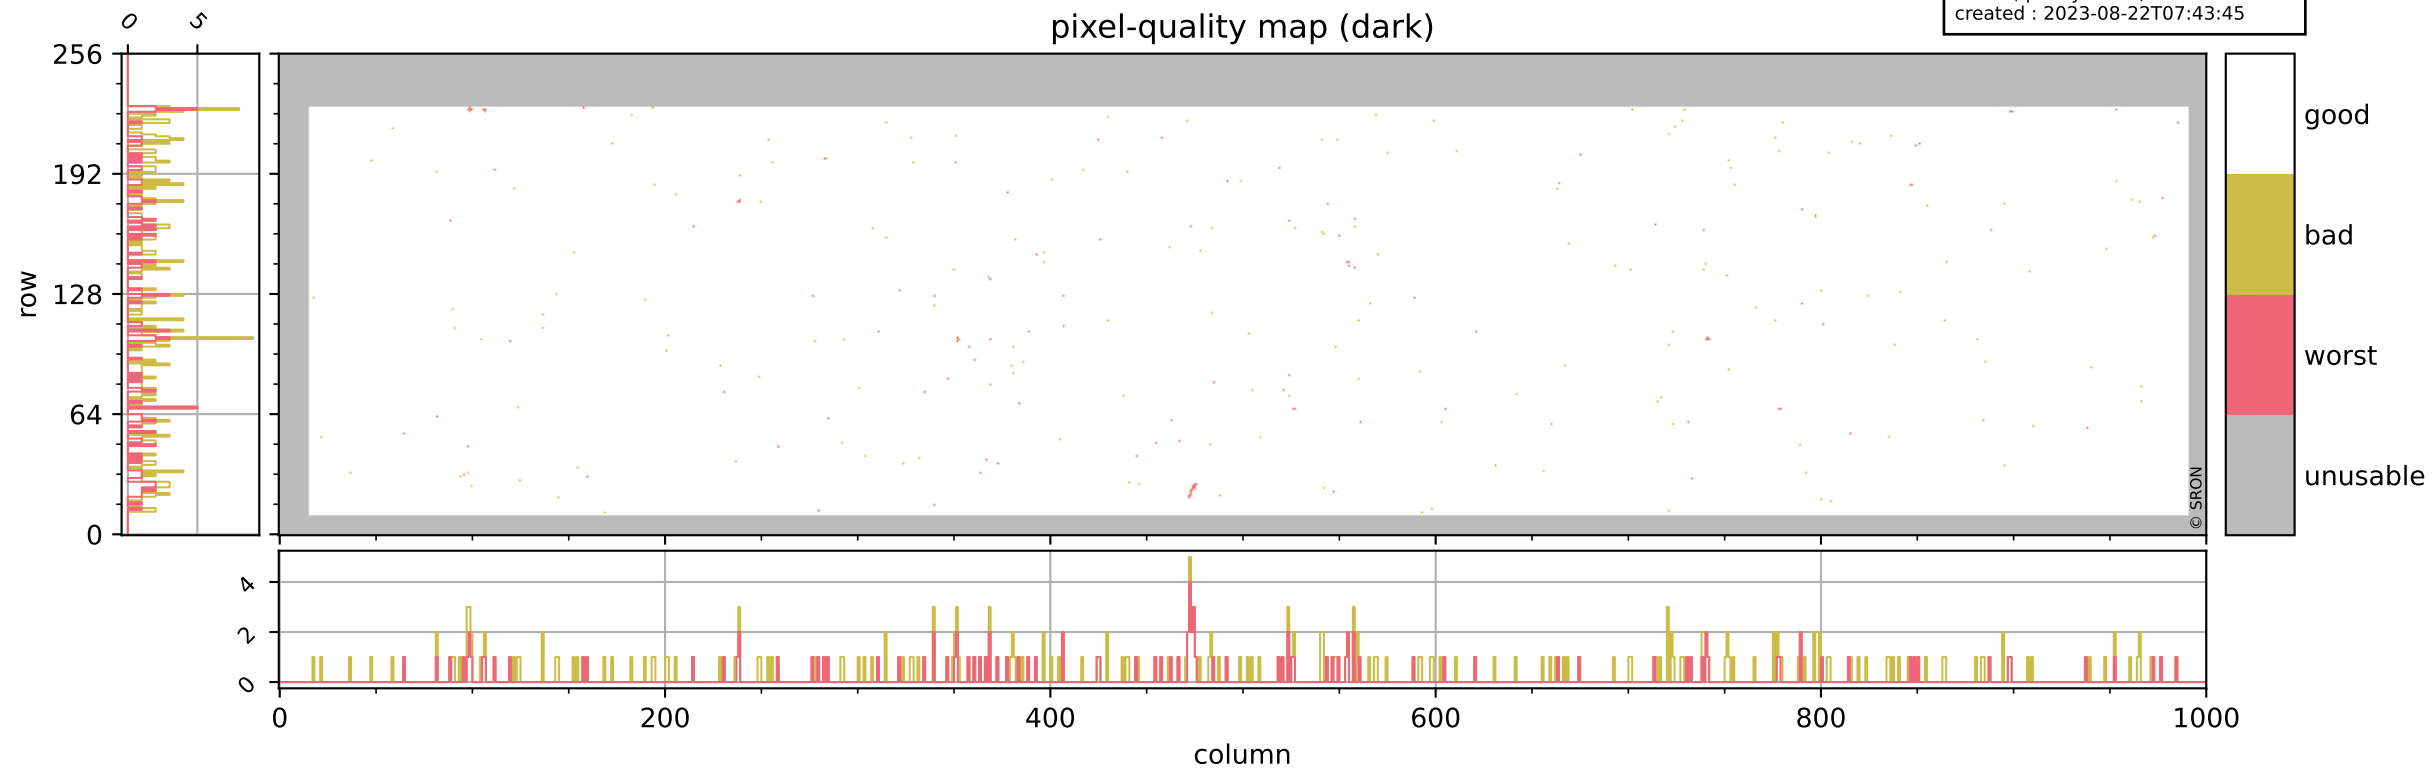

Tropomi SWIR pixel quality (official)

orbits : 19 in [3277, 3322]
coverage : 2018-06-01 / 2018-06-04
bad (quality < 0.8) : 2598
worst (quality < 0.1) : 305
created : 2023-08-22T07:43:45

Tropomi SWIR pixel quality (official)

orbits : 19 in [3277, 3322]
coverage : 2018-06-01 / 2018-06-04
bad (quality < 0.8) : 288
worst (quality < 0.1) : 111
created : 2023-08-22T07:43:45

Tropomi SWIR pixel quality (official)

orbits : 19 in [3277, 3322]
coverage : 2018-06-01 / 2018-06-04
bad (quality < 0.8) : 2348
worst (quality < 0.1) : 227
created : 2023-08-22T07:43:46

pixel-quality map (noise average)

Tropomi SWIR pixel quality (official)

orbits : 19 in [3277, 3322]
coverage : 2018-06-01 / 2018-06-04
to good : 381
good to bad : 633
to worst : 100
created : 2023-08-22T07:43:46

Tropomi SWIR pixel quality (official) ground-tracks of Sentinel-5P

orbits : 19 in [3277, 3322]
coverage : 2018-06-01 / 2018-06-04
created : 2023-08-22T07:43:47

Tropomi SWIR pixel quality (official)

orbits : [2827, 3322]
coverage : 2018-04-30 / 2018-06-04
created : 2023-08-22T07:43:47