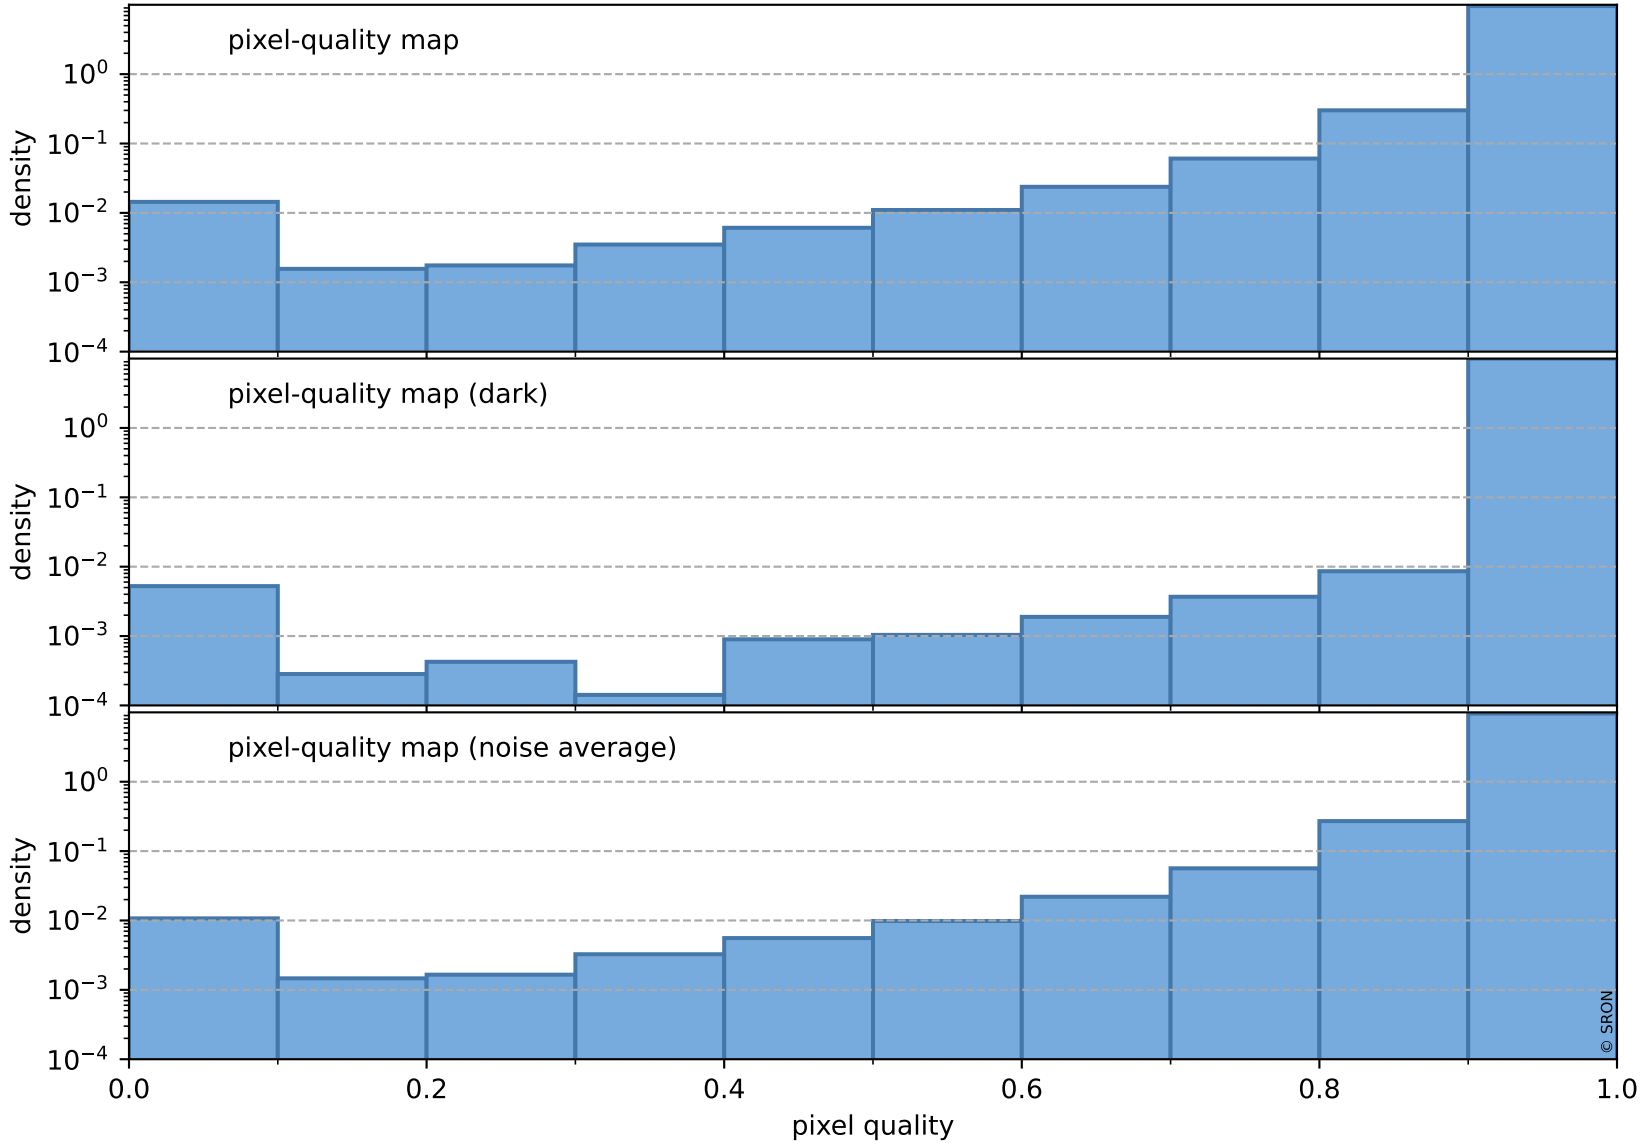

orbits : 19 in [3277, 3322]
coverage : 2018-06-01 / 2018-06-04
bad (quality < 0.8) : 288
worst (quality < 0.1) : 111
created : 2023-08-22T07:43:45

Tropomi SWIR pixel quality (official)

orbits : 19 in [3277, 3322]
coverage : 2018-06-01 / 2018-06-04
bad (quality < 0.8) : 2348
worst (quality < 0.1) : 227
created : 2023-08-22T07:43:46

pixel-quality map (noise average)

Tropomi SWIR pixel quality (official)

orbits : 19 in [3277, 3322]
coverage : 2018-06-01 / 2018-06-04
to good : 381
good to bad : 633
to worst : 100
created : 2023-08-22T07:43:46

total quality compared with SWIR pixel-quality CKD

Tropomi SWIR pixel quality (official)

orbits : 19 in [3277, 3322]
coverage : 2018-06-01 / 2018-06-04
created : 2023-08-22T07:43:46

Histograms of pixel-quality

Tropomi SWIR pixel quality (official) ground-tracks of Sentinel-5P

orbits : 19 in [3277, 3322]
coverage : 2018-06-01 / 2018-06-04
created : 2023-08-22T07:43:47

Tropomi SWIR pixel quality (official)

orbits : [2827, 3322]
coverage : 2018-04-30 / 2018-06-04
created : 2023-08-22T07:43:47