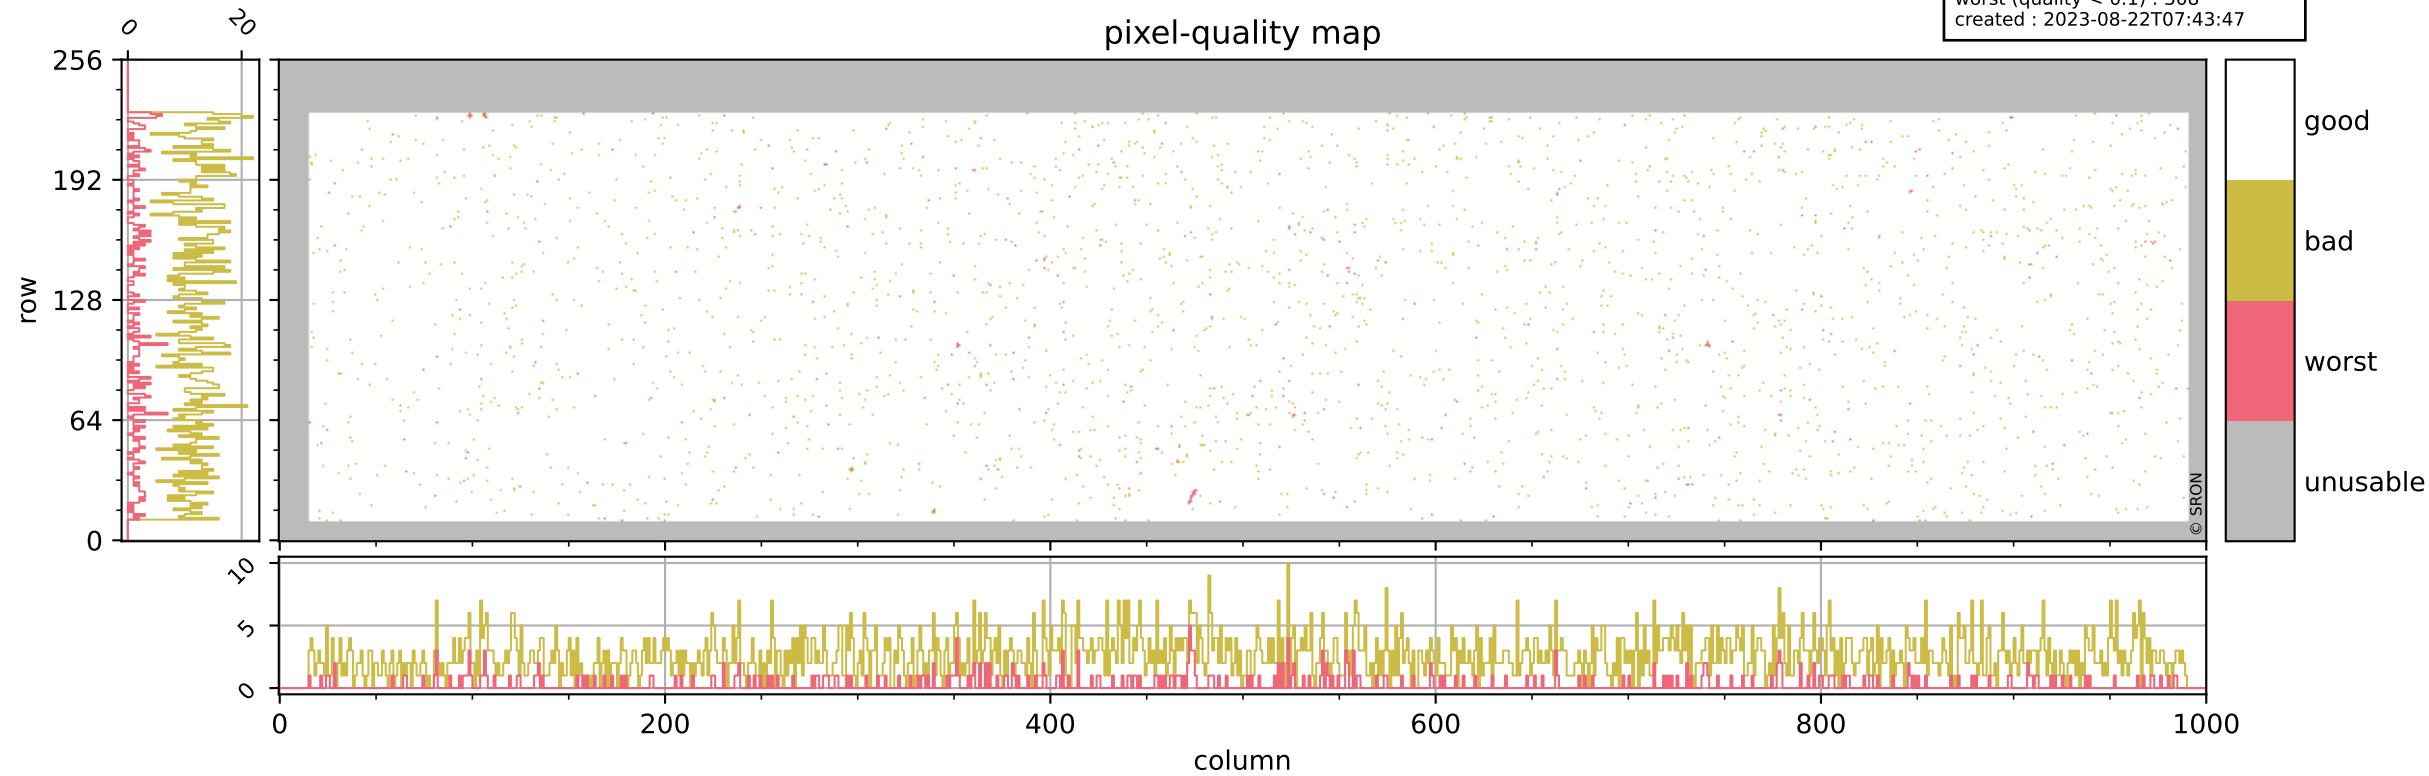

Tropomi SWIR pixel quality (official)

orbits : 20 in [3292, 3337]
coverage : 2018-06-02 / 2018-06-05
bad (quality < 0.8) : 2597
worst (quality < 0.1) : 308
created : 2023-08-22T07:43:47

pixel-quality map

Tropomi SWIR pixel quality (official)

orbits : 20 in [3292, 3337]
coverage : 2018-06-02 / 2018-06-05
bad (quality < 0.8) : 292
worst (quality < 0.1) : 109
created : 2023-08-22T07:43:48

pixel-quality map (dark)

Tropomi SWIR pixel quality (official)

orbits : 20 in [3292, 3337]
coverage : 2018-06-02 / 2018-06-05
bad (quality < 0.8) : 2348
worst (quality < 0.1) : 230
created : 2023-08-22T07:43:48

Tropomi SWIR pixel quality (official)

orbits : 20 in [3292, 3337]
coverage : 2018-06-02 / 2018-06-05
created : 2023-08-22T07:43:48

Histograms of pixel-quality

Tropomi SWIR pixel quality (official) ground-tracks of Sentinel-5P

orbits : 20 in [3292, 3337]
coverage : 2018-06-02 / 2018-06-05
created : 2023-08-22T07:43:49