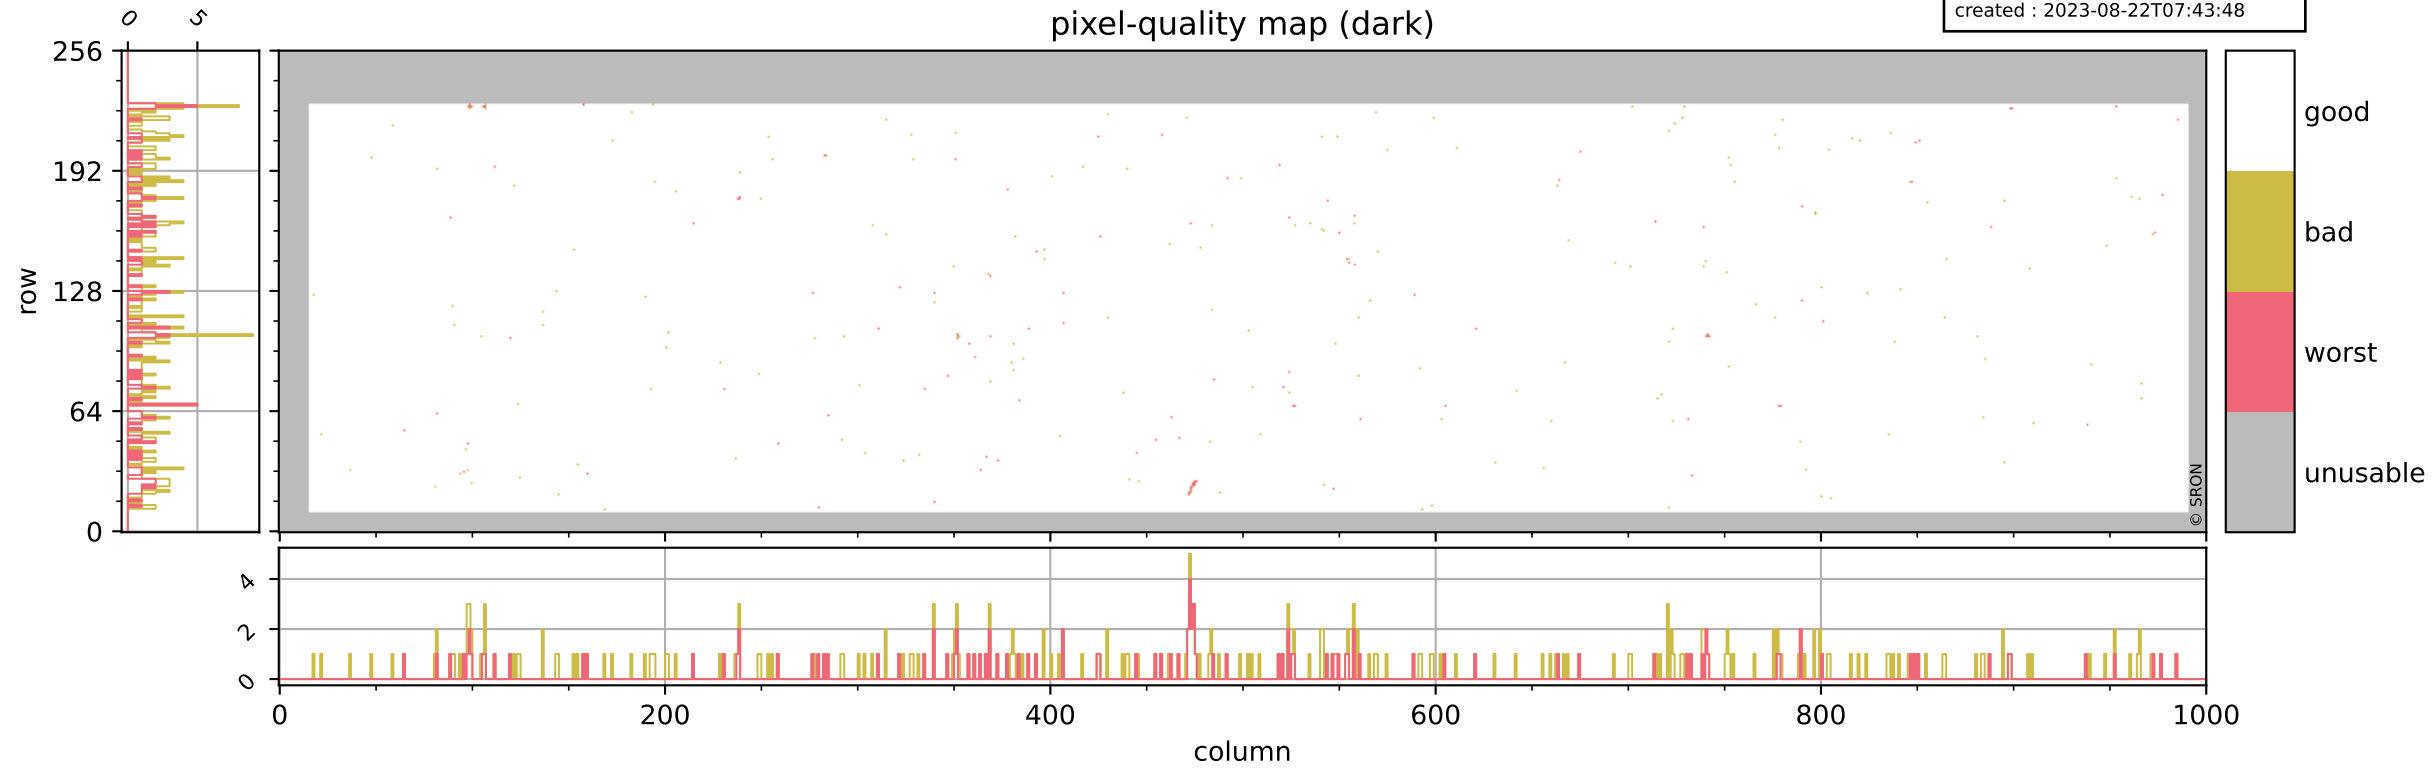

Tropomi SWIR pixel quality (official)

orbits : 20 in [3292, 3337]
coverage : 2018-06-02 / 2018-06-05
bad (quality < 0.8) : 2597
worst (quality < 0.1) : 308
created : 2023-08-22T07:43:47

pixel-quality map

Tropomi SWIR pixel quality (official)

orbits : 20 in [3292, 3337]
coverage : 2018-06-02 / 2018-06-05
bad (quality < 0.8) : 292
worst (quality < 0.1) : 109
created : 2023-08-22T07:43:48

pixel-quality map (dark)

Tropomi SWIR pixel quality (official)

orbits : 20 in [3292, 3337]
coverage : 2018-06-02 / 2018-06-05
bad (quality < 0.8) : 2348
worst (quality < 0.1) : 230
created : 2023-08-22T07:43:48

Tropomi SWIR pixel quality (official)

orbits : 20 in [3292, 3337]
coverage : 2018-06-02 / 2018-06-05
created : 2023-08-22T07:43:48

Histograms of pixel-quality

Tropomi SWIR pixel quality (official) ground-tracks of Sentinel-5P

orbits : 20 in [3292, 3337]
coverage : 2018-06-02 / 2018-06-05
created : 2023-08-22T07:43:49