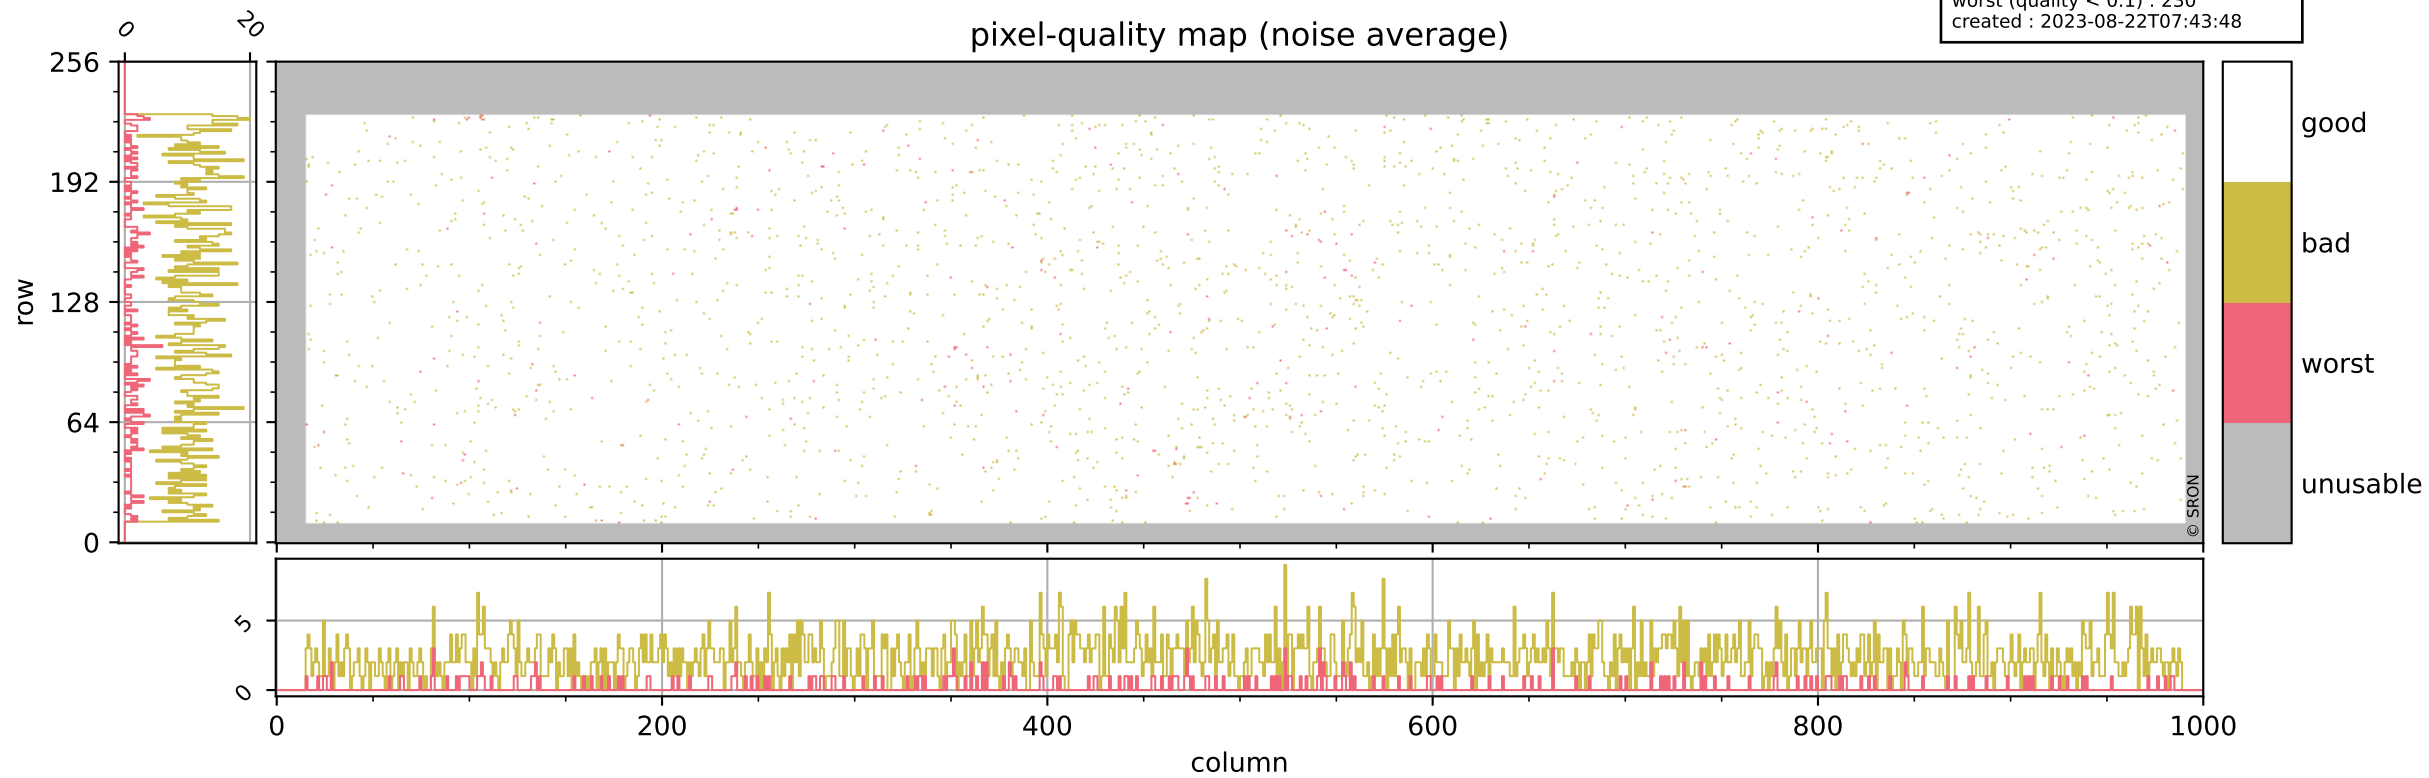

Tropomi SWIR pixel quality (official)

orbits : 20 in [3292, 3337]
coverage : 2018-06-02 / 2018-06-05
bad (quality < 0.8) : 292
worst (quality < 0.1) : 109
created : 2023-08-22T07:43:48

pixel-quality map (dark)

Tropomi SWIR pixel quality (official)

orbits : 20 in [3292, 3337]
coverage : 2018-06-02 / 2018-06-05
bad (quality < 0.8) : 2348
worst (quality < 0.1) : 230
created : 2023-08-22T07:43:48

Tropomi SWIR pixel quality (official)

orbits : 20 in [3292, 3337]
coverage : 2018-06-02 / 2018-06-05
to good : 378
good to bad : 625
to worst : 103
created : 2023-08-22T07:43:48

total quality compared with SWIR pixel-quality CKD

Tropomi SWIR pixel quality (official)

orbits : 20 in [3292, 3337]
coverage : 2018-06-02 / 2018-06-05
created : 2023-08-22T07:43:48

Histograms of pixel-quality

Tropomi SWIR pixel quality (official) ground-tracks of Sentinel-5P

orbits : 20 in [3292, 3337]
coverage : 2018-06-02 / 2018-06-05
created : 2023-08-22T07:43:49