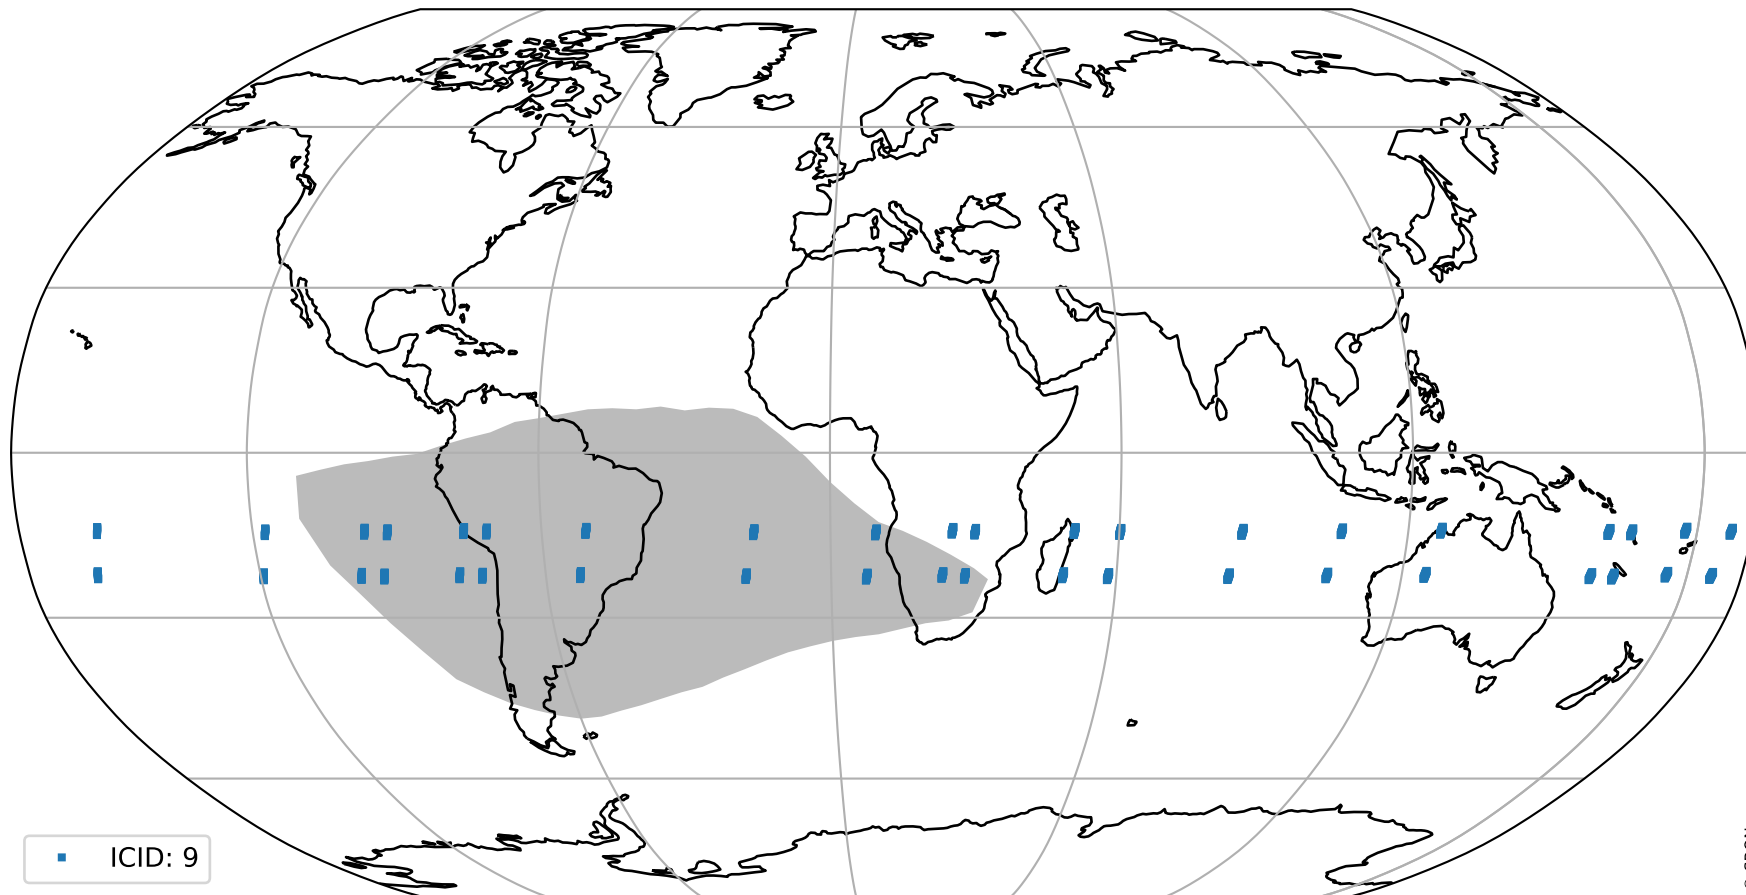

Tropomi SWIR pixel quality (official)

orbits : 20 in [3292, 3337]
coverage : 2018-06-02 / 2018-06-05
bad (quality < 0.8) : 2348
worst (quality < 0.1) : 230
created : 2023-08-22T07:43:48

Tropomi SWIR pixel quality (official)

orbits : 20 in [3292, 3337]
coverage : 2018-06-02 / 2018-06-05
to good : 378
good to bad : 625
to worst : 103
created : 2023-08-22T07:43:48

total quality compared with SWIR pixel-quality CKD

Tropomi SWIR pixel quality (official)

orbits : 20 in [3292, 3337]
coverage : 2018-06-02 / 2018-06-05
created : 2023-08-22T07:43:48

Histograms of pixel-quality

Tropomi SWIR pixel quality (official) ground-tracks of Sentinel-5P

orbits : 20 in [3292, 3337]
coverage : 2018-06-02 / 2018-06-05
created : 2023-08-22T07:43:49

Tropomi SWIR pixel quality (official)

orbits : [2827, 3337]
coverage : 2018-04-30 / 2018-06-05
created : 2023-08-22T07:43:49

trend of pixel quality & temperatures