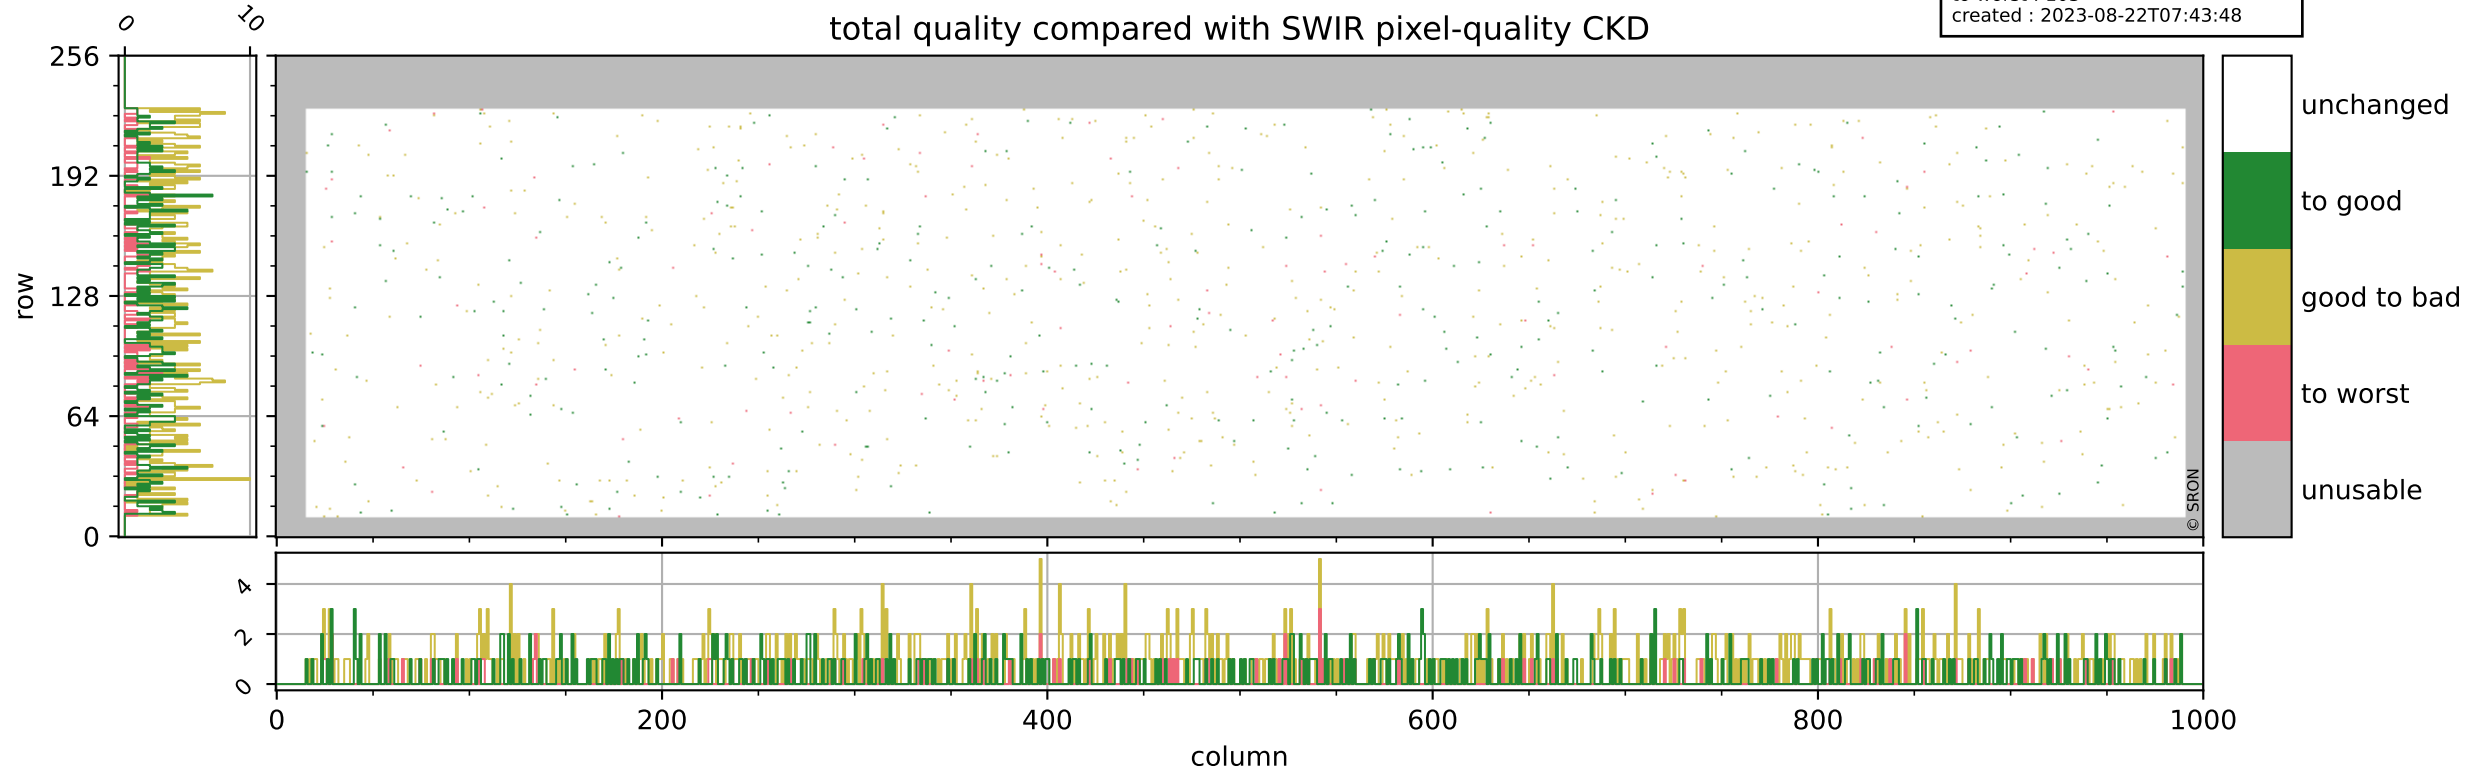

Tropomi SWIR pixel quality (official)

orbits : 20 in [3292, 3337]
coverage : 2018-06-02 / 2018-06-05
bad (quality < 0.8) : 292
worst (quality < 0.1) : 109
created : 2023-08-22T07:43:48

pixel-quality map (dark)

Tropomi SWIR pixel quality (official)

orbits : 20 in [3292, 3337]
coverage : 2018-06-02 / 2018-06-05
bad (quality < 0.8) : 2348
worst (quality < 0.1) : 230
created : 2023-08-22T07:43:48

Tropomi SWIR pixel quality (official)

orbits : 20 in [3292, 3337]
coverage : 2018-06-02 / 2018-06-05
to good : 378
good to bad : 625
to worst : 103
created : 2023-08-22T07:43:48

total quality compared with SWIR pixel-quality CKD

Tropomi SWIR pixel quality (official)

orbits : 20 in [3292, 3337]
coverage : 2018-06-02 / 2018-06-05
created : 2023-08-22T07:43:48

Histograms of pixel-quality

Tropomi SWIR pixel quality (official) ground-tracks of Sentinel-5P

orbits : 20 in [3292, 3337]
coverage : 2018-06-02 / 2018-06-05
created : 2023-08-22T07:43:49