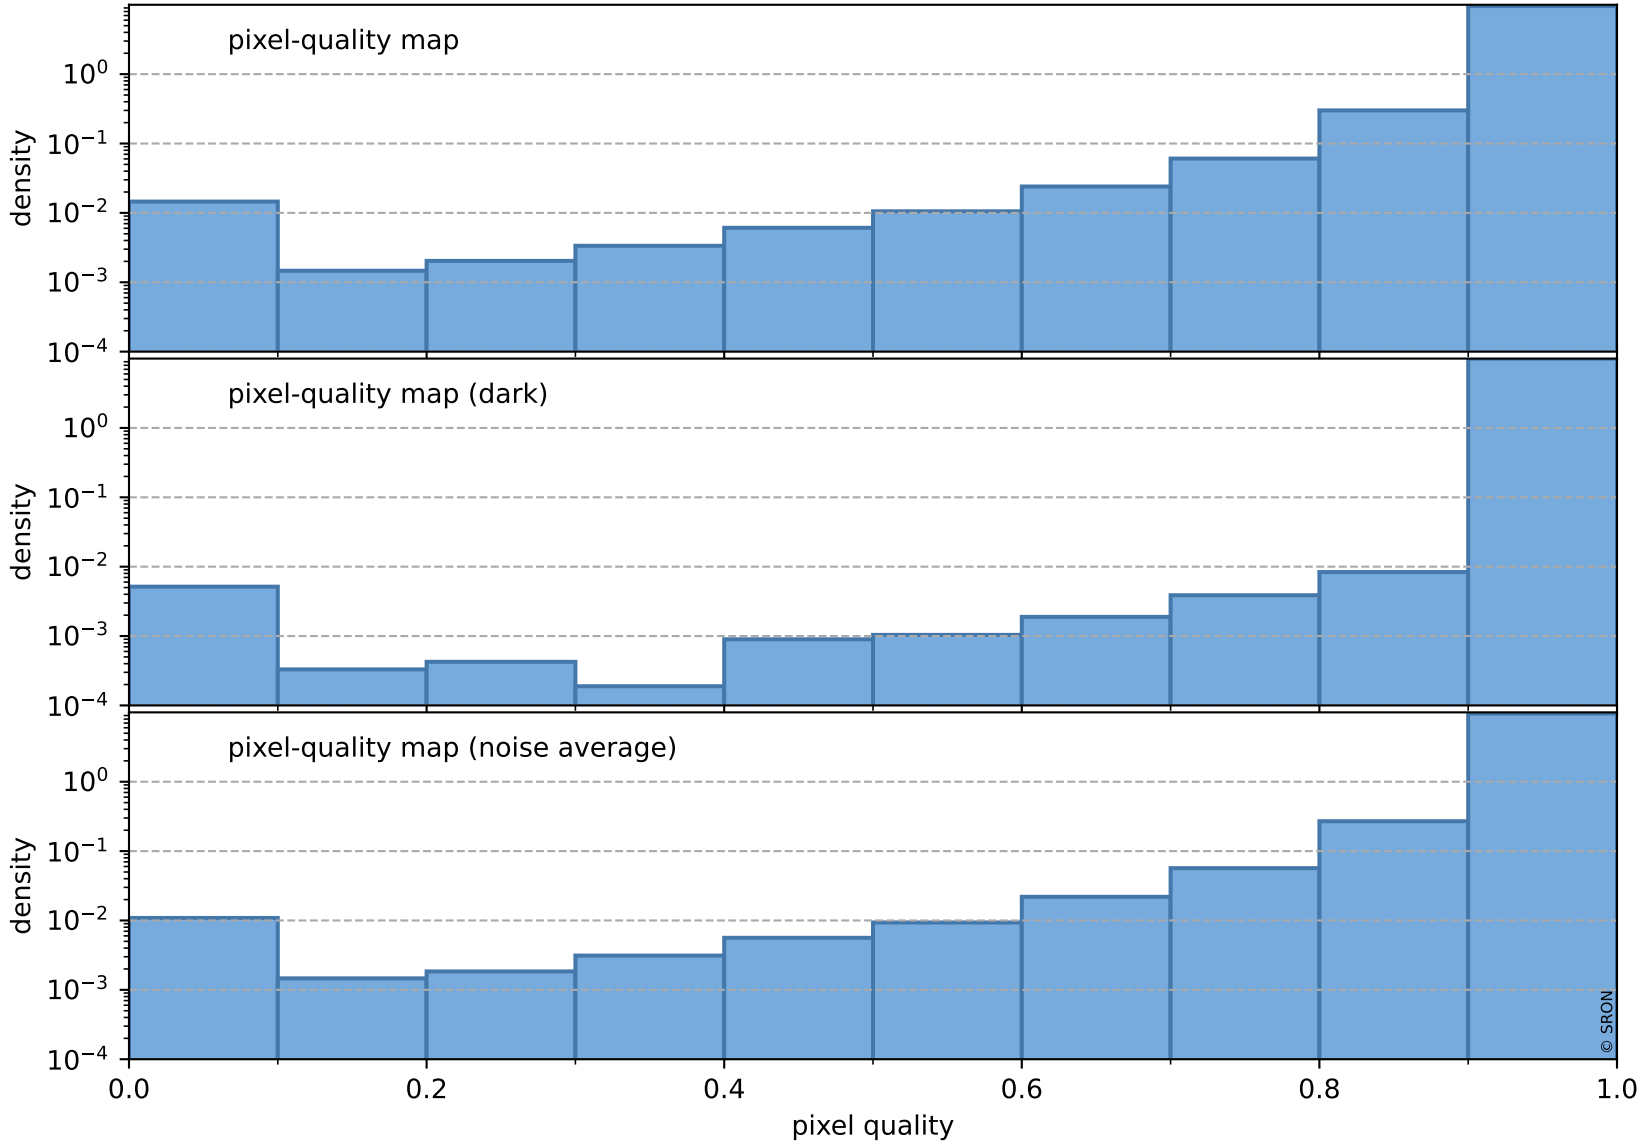

Tropomi SWIR pixel quality (official)

orbits : 20 in [3292, 3337]
coverage : 2018-06-02 / 2018-06-05
bad (quality < 0.8) : 2348
worst (quality < 0.1) : 230
created : 2023-08-22T07:43:48

Tropomi SWIR pixel quality (official)

orbits : 20 in [3292, 3337]
coverage : 2018-06-02 / 2018-06-05
to good : 378
good to bad : 625
to worst : 103
created : 2023-08-22T07:43:48

total quality compared with SWIR pixel-quality CKD

Tropomi SWIR pixel quality (official)

orbits : 20 in [3292, 3337]
coverage : 2018-06-02 / 2018-06-05
created : 2023-08-22T07:43:48

Histograms of pixel-quality

Tropomi SWIR pixel quality (official) ground-tracks of Sentinel-5P

orbits : 20 in [3292, 3337]
coverage : 2018-06-02 / 2018-06-05
created : 2023-08-22T07:43:49