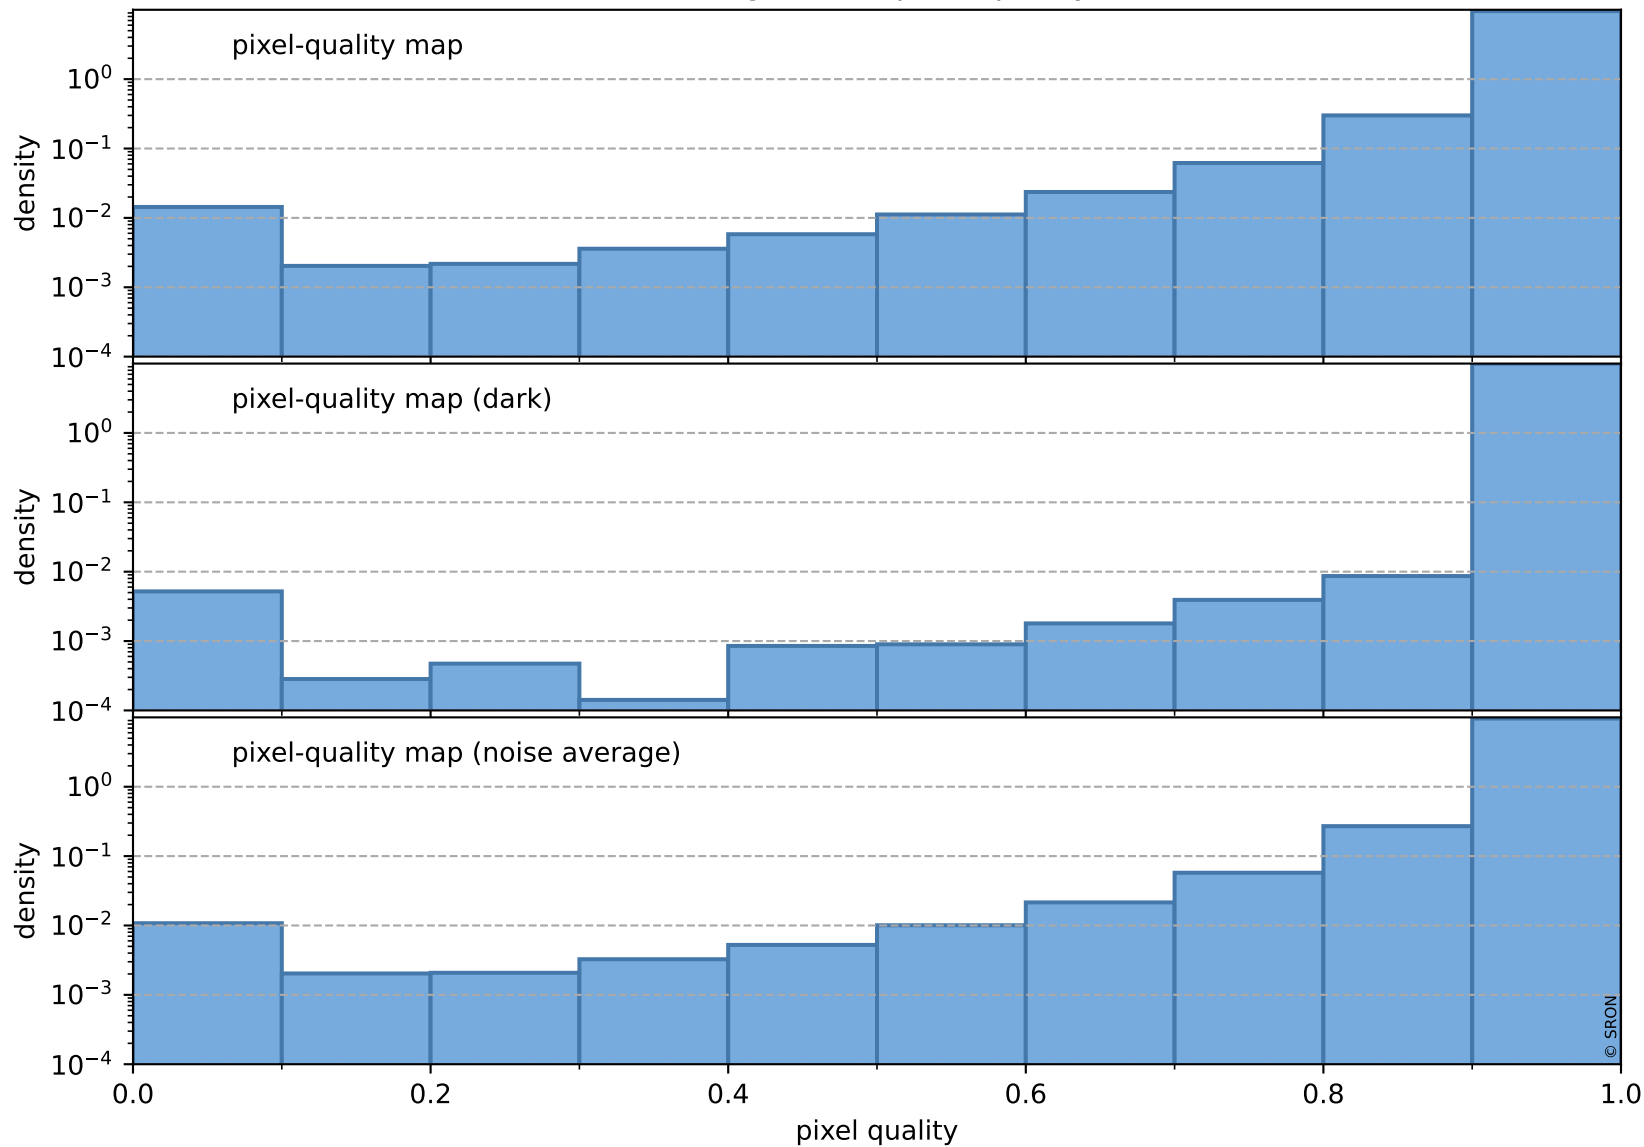

orbits : 20 in [3322, 3367]
coverage : 2018-06-04 / 2018-06-07
bad (quality < 0.8) : 2381
worst (quality < 0.1) : 228
created : 2023-08-22T07:43:52

pixel-quality map (noise average)

Tropomi SWIR pixel quality (official)

orbits : 20 in [3322, 3367]
coverage : 2018-06-04 / 2018-06-07
to good : 375
good to bad : 663
to worst : 99
created : 2023-08-22T07:43:52

total quality compared with SWIR pixel-quality CKD

Tropomi SWIR pixel quality (official)

orbits : 20 in [3322, 3367]
coverage : 2018-06-04 / 2018-06-07
created : 2023-08-22T07:43:53

Histograms of pixel-quality

Tropomi SWIR pixel quality (official) ground-tracks of Sentinel-5P

orbits : 20 in [3322, 3367]
coverage : 2018-06-04 / 2018-06-07
created : 2023-08-22T07:43:53

Tropomi SWIR pixel quality (official)

orbits : [2827, 3367]
coverage : 2018-04-30 / 2018-06-07
created : 2023-08-22T07:43:53

trend of pixel quality & temperatures