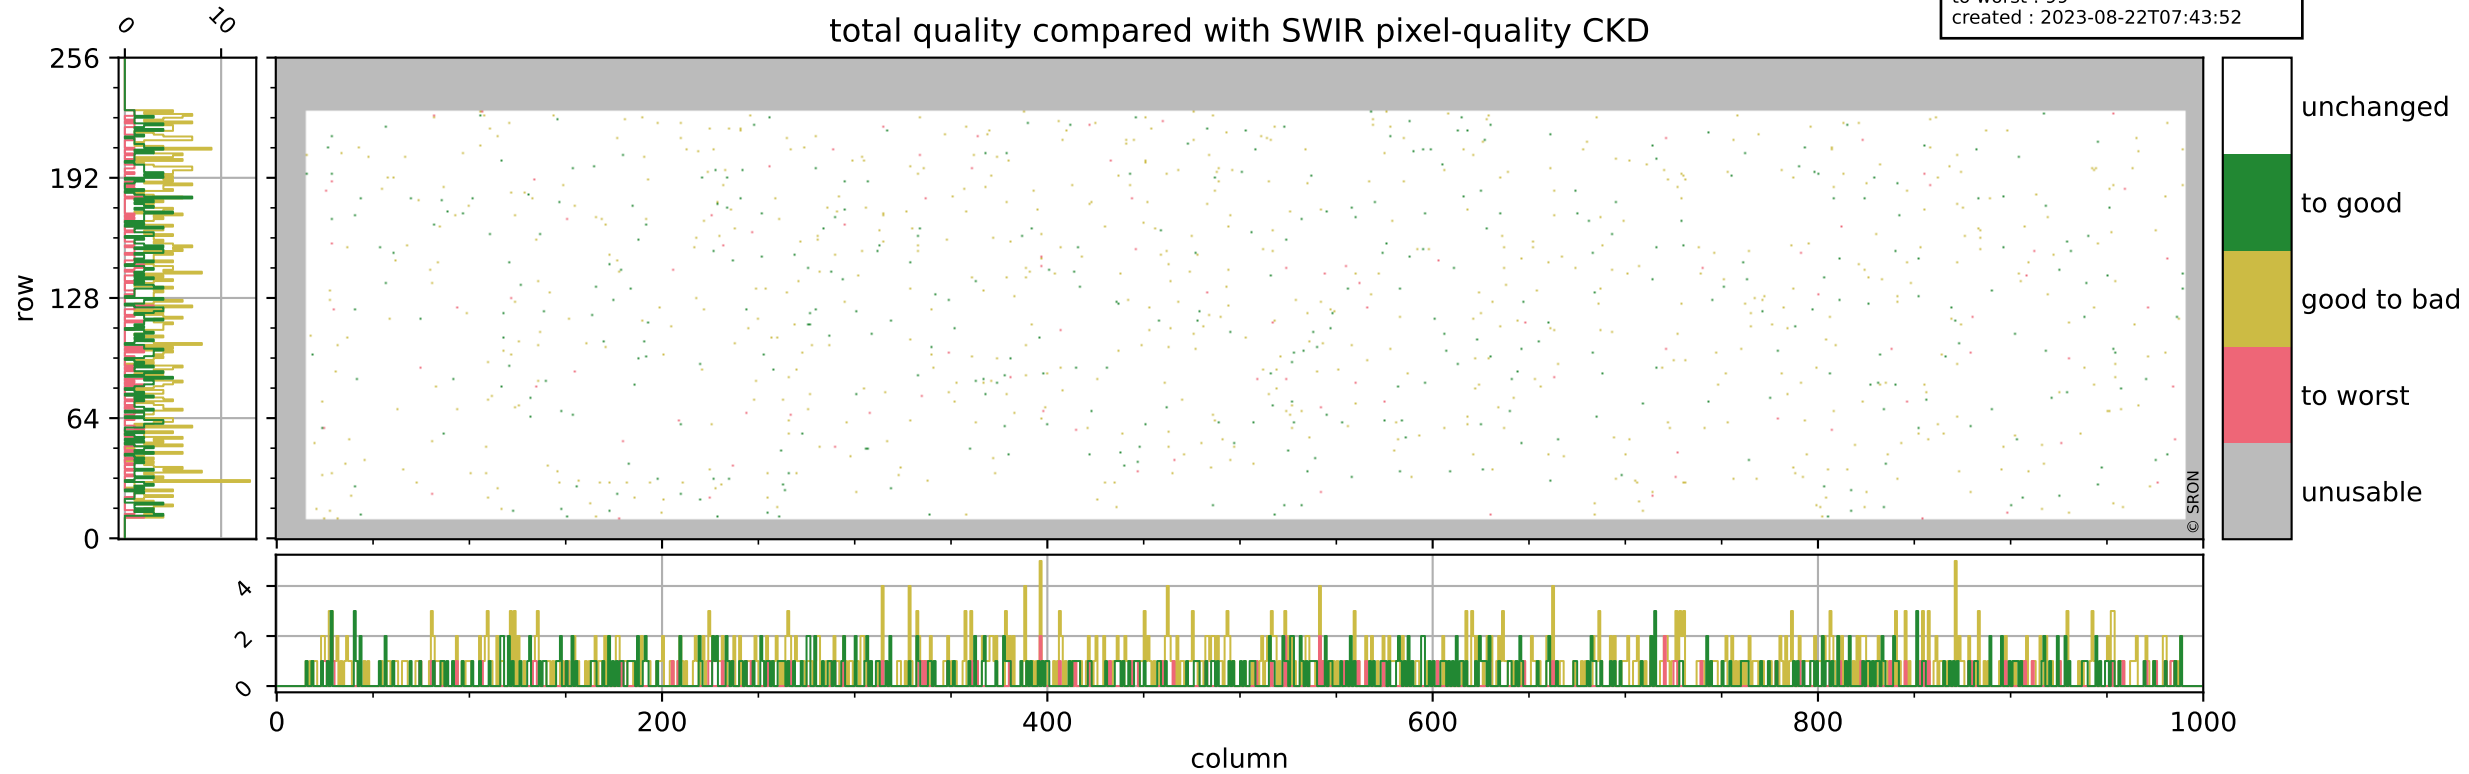

orbits : 20 in [3322, 3367]
coverage : 2018-06-04 / 2018-06-07
bad (quality < 0.8) : 287
worst (quality < 0.1) : 110
created : 2023-08-22T07:43:52

pixel-quality map (dark)

Tropomi SWIR pixel quality (official)

orbits : 20 in [3322, 3367]
coverage : 2018-06-04 / 2018-06-07
bad (quality < 0.8) : 2381
worst (quality < 0.1) : 228
created : 2023-08-22T07:43:52

pixel-quality map (noise average)

Tropomi SWIR pixel quality (official)

orbits : 20 in [3322, 3367]
coverage : 2018-06-04 / 2018-06-07
to good : 375
good to bad : 663
to worst : 99
created : 2023-08-22T07:43:52

total quality compared with SWIR pixel-quality CKD

Tropomi SWIR pixel quality (official)

orbits : 20 in [3322, 3367]
coverage : 2018-06-04 / 2018-06-07
created : 2023-08-22T07:43:53

Histograms of pixel-quality

Tropomi SWIR pixel quality (official) ground-tracks of Sentinel-5P

orbits : 20 in [3322, 3367]
coverage : 2018-06-04 / 2018-06-07
created : 2023-08-22T07:43:53