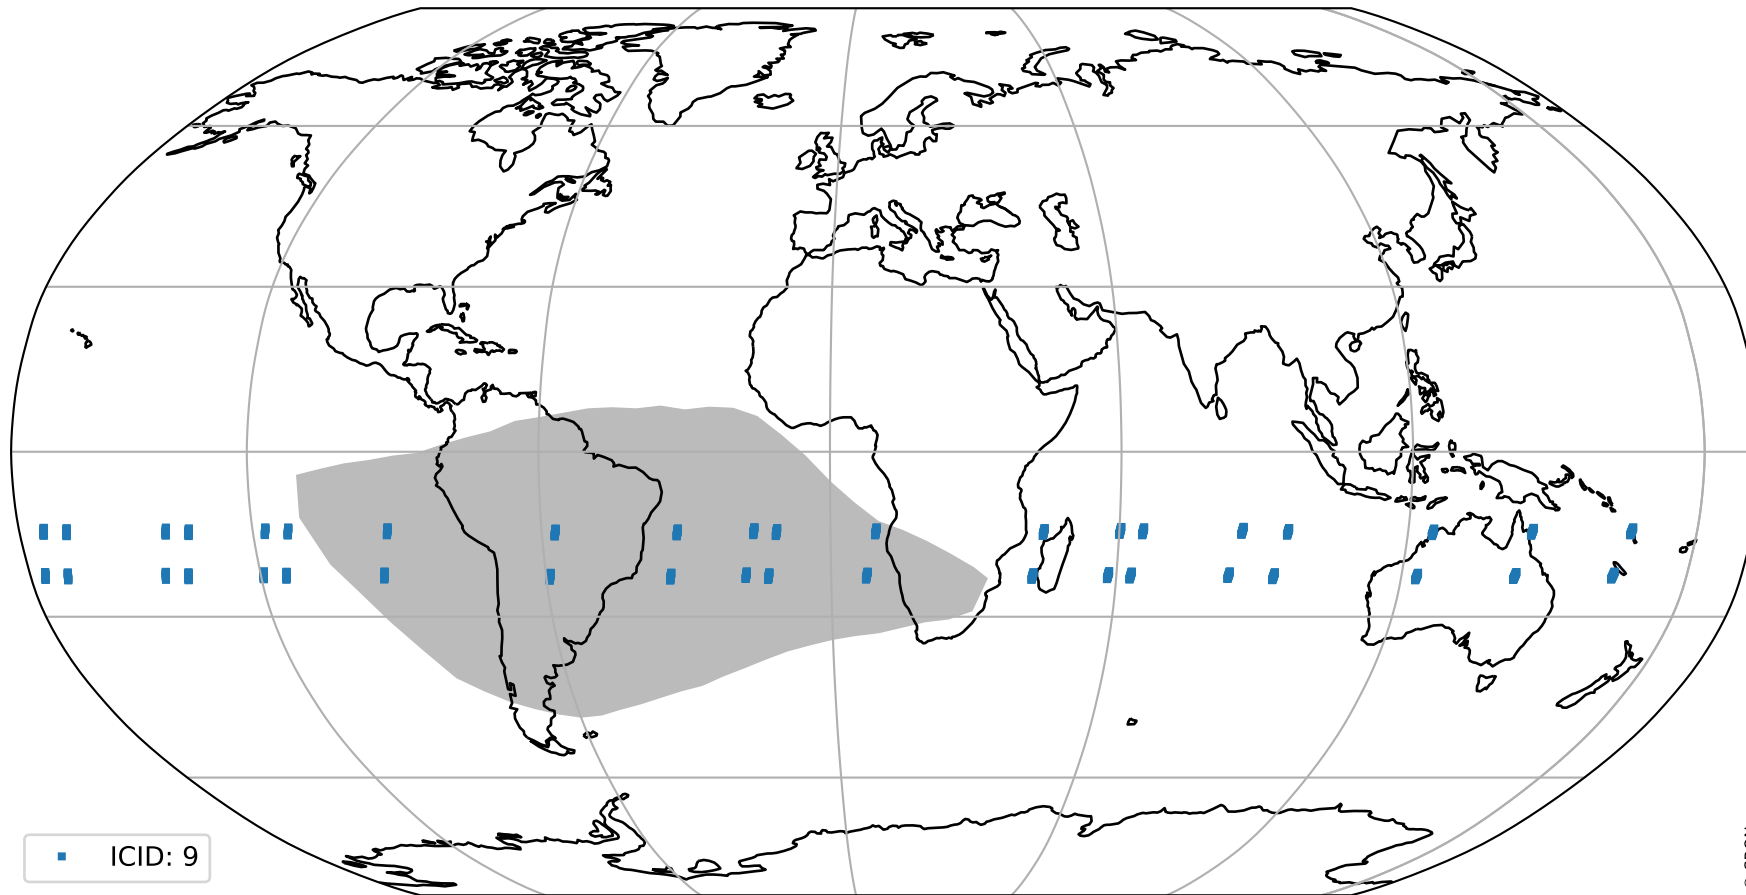

orbits : 20 in [3322, 3367]
coverage : 2018-06-04 / 2018-06-07
bad (quality < 0.8) : 2381
worst (quality < 0.1) : 228
created : 2023-08-22T07:43:52

pixel-quality map (noise average)

Tropomi SWIR pixel quality (official)

orbits : 20 in [3322, 3367]
coverage : 2018-06-04 / 2018-06-07
to good : 375
good to bad : 663
to worst : 99
created : 2023-08-22T07:43:52

total quality compared with SWIR pixel-quality CKD

Tropomi SWIR pixel quality (official)

orbits : 20 in [3322, 3367]
coverage : 2018-06-04 / 2018-06-07
created : 2023-08-22T07:43:53

Histograms of pixel-quality

Tropomi SWIR pixel quality (official) ground-tracks of Sentinel-5P

orbits : 20 in [3322, 3367]
coverage : 2018-06-04 / 2018-06-07
created : 2023-08-22T07:43:53