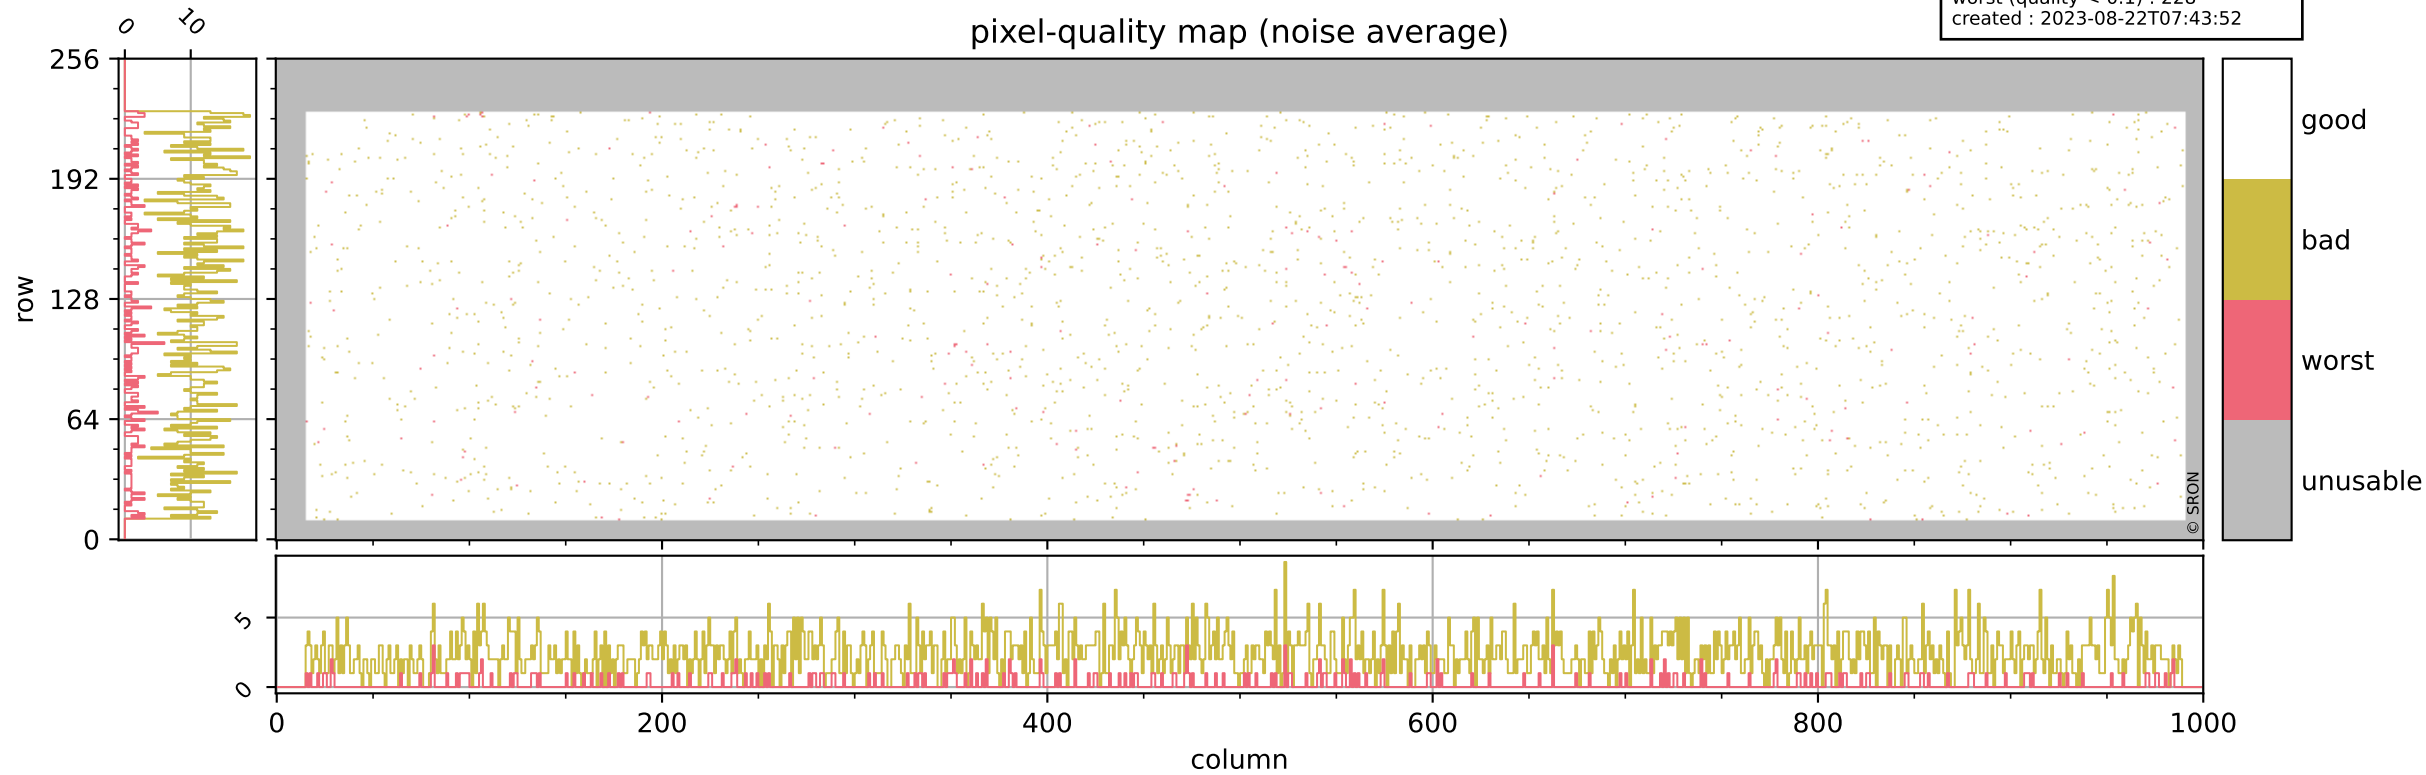

orbits : 20 in [3322, 3367]
coverage : 2018-06-04 / 2018-06-07
bad (quality < 0.8) : 287
worst (quality < 0.1) : 110
created : 2023-08-22T07:43:52

pixel-quality map (dark)

Tropomi SWIR pixel quality (official)

orbits : 20 in [3322, 3367]
coverage : 2018-06-04 / 2018-06-07
bad (quality < 0.8) : 2381
worst (quality < 0.1) : 228
created : 2023-08-22T07:43:52

pixel-quality map (noise average)

Tropomi SWIR pixel quality (official)

orbits : 20 in [3322, 3367]
coverage : 2018-06-04 / 2018-06-07
to good : 375
good to bad : 663
to worst : 99
created : 2023-08-22T07:43:52

total quality compared with SWIR pixel-quality CKD

Tropomi SWIR pixel quality (official)

orbits : 20 in [3322, 3367]
coverage : 2018-06-04 / 2018-06-07
created : 2023-08-22T07:43:53

Histograms of pixel-quality

Tropomi SWIR pixel quality (official) ground-tracks of Sentinel-5P

orbits : 20 in [3322, 3367]
coverage : 2018-06-04 / 2018-06-07
created : 2023-08-22T07:43:53