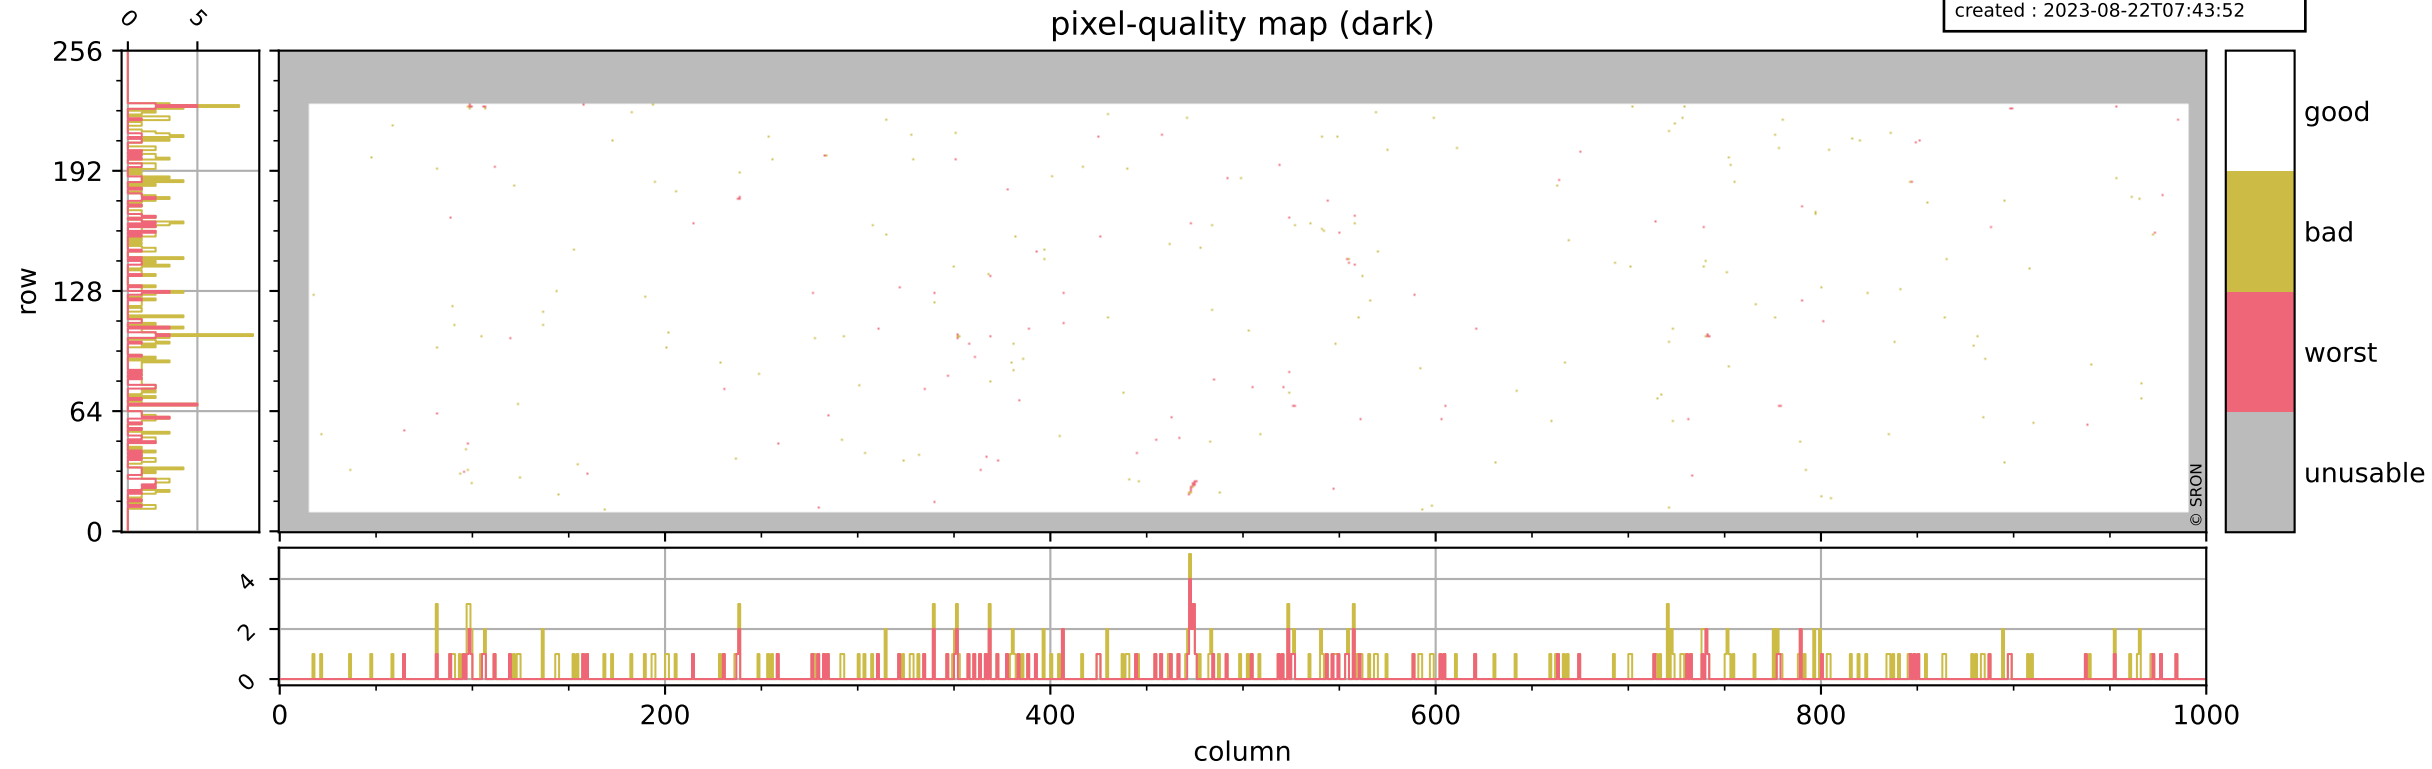

Tropomi SWIR pixel quality (official)

orbits : 20 in [3322, 3367]
coverage : 2018-06-04 / 2018-06-07
bad (quality < 0.8) : 2637
worst (quality < 0.1) : 304
created : 2023-08-22T07:43:52

Tropomi SWIR pixel quality (official)

orbits : 20 in [3322, 3367]
coverage : 2018-06-04 / 2018-06-07
bad (quality < 0.8) : 287
worst (quality < 0.1) : 110
created : 2023-08-22T07:43:52

pixel-quality map (dark)

Tropomi SWIR pixel quality (official)

orbits : 20 in [3322, 3367]
coverage : 2018-06-04 / 2018-06-07
bad (quality < 0.8) : 2381
worst (quality < 0.1) : 228
created : 2023-08-22T07:43:52

pixel-quality map (noise average)

Tropomi SWIR pixel quality (official)

orbits : 20 in [3322, 3367]
coverage : 2018-06-04 / 2018-06-07
to good : 375
good to bad : 663
to worst : 99
created : 2023-08-22T07:43:52

total quality compared with SWIR pixel-quality CKD

Tropomi SWIR pixel quality (official)