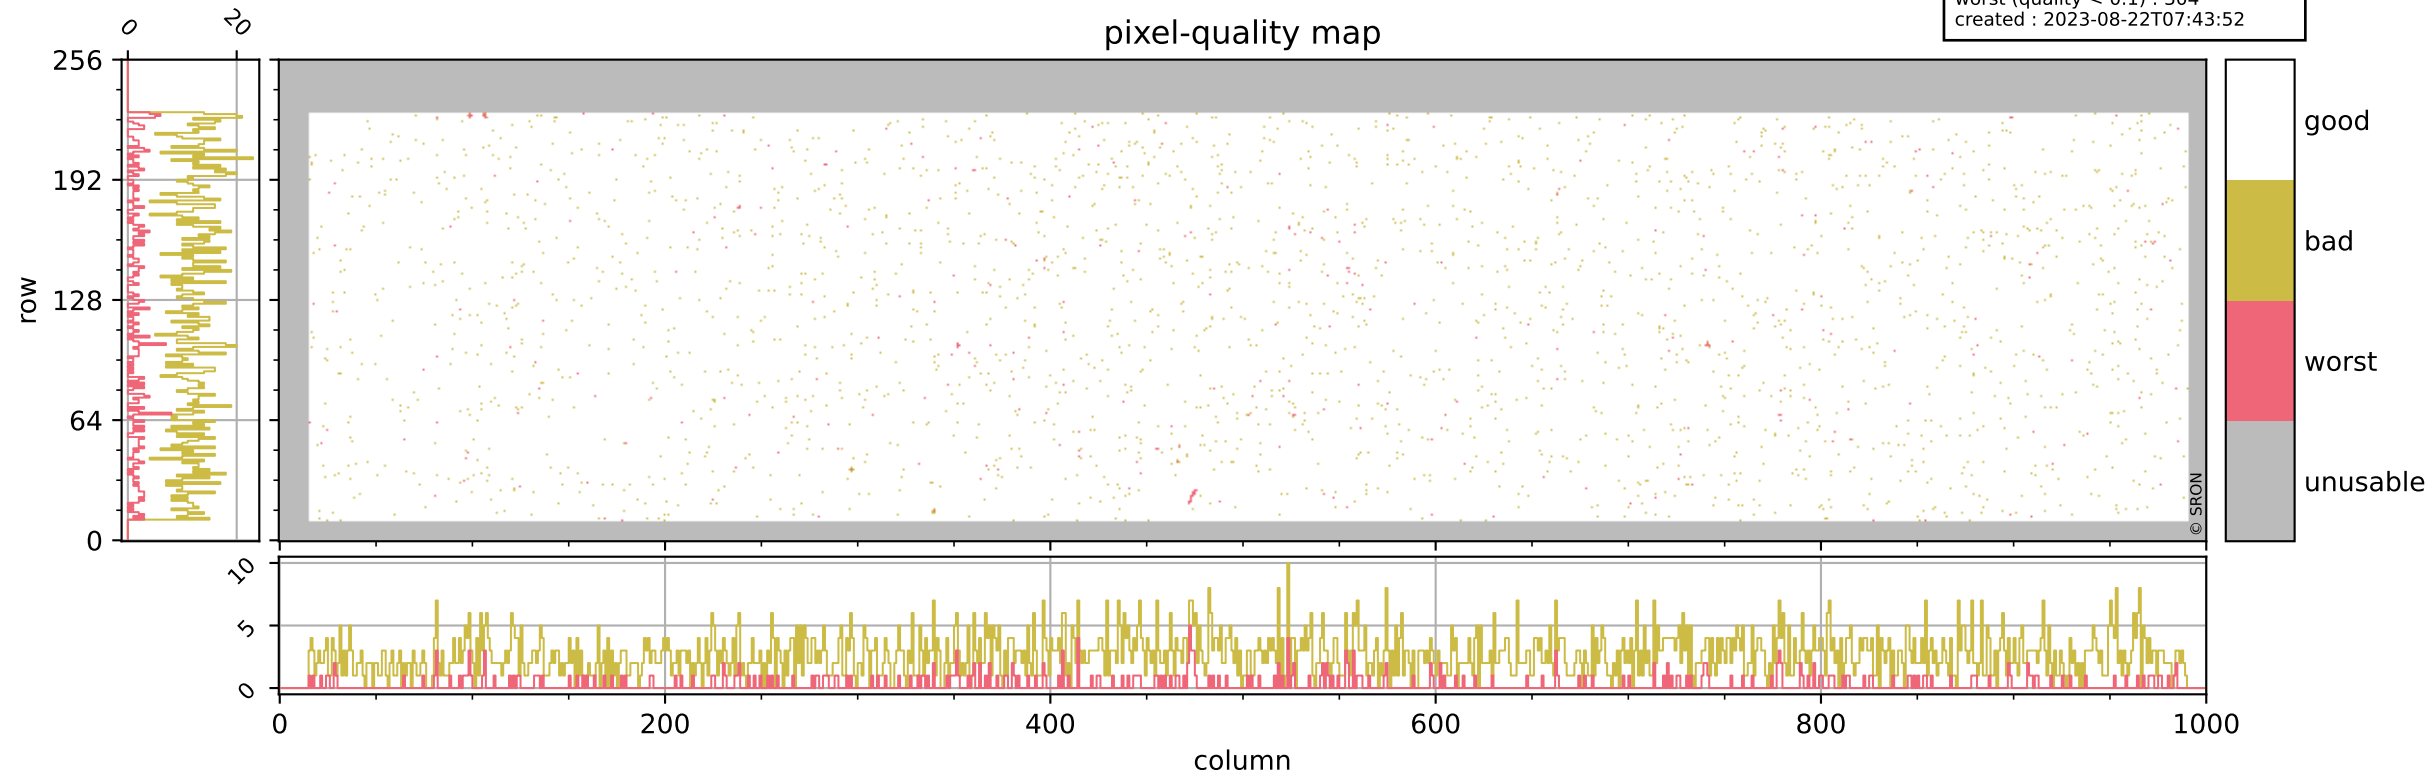

Tropomi SWIR pixel quality (official)

orbits : 20 in [3322, 3367]
coverage : 2018-06-04 / 2018-06-07
bad (quality < 0.8) : 2637
worst (quality < 0.1) : 304
created : 2023-08-22T07:43:52

Tropomi SWIR pixel quality (official)

orbits : 20 in [3322, 3367]
coverage : 2018-06-04 / 2018-06-07
bad (quality < 0.8) : 287
worst (quality < 0.1) : 110
created : 2023-08-22T07:43:52

pixel-quality map (dark)

Tropomi SWIR pixel quality (official)

orbits : 20 in [3322, 3367]
coverage : 2018-06-04 / 2018-06-07
bad (quality < 0.8) : 2381
worst (quality < 0.1) : 228
created : 2023-08-22T07:43:52

pixel-quality map (noise average)

Tropomi SWIR pixel quality (official)

orbits : 20 in [3322, 3367]
coverage : 2018-06-04 / 2018-06-07
created : 2023-08-22T07:43:53

Histograms of pixel-quality

Tropomi SWIR pixel quality (official) ground-tracks of Sentinel-5P

orbits : 20 in [3322, 3367]
coverage : 2018-06-04 / 2018-06-07
created : 2023-08-22T07:43:53