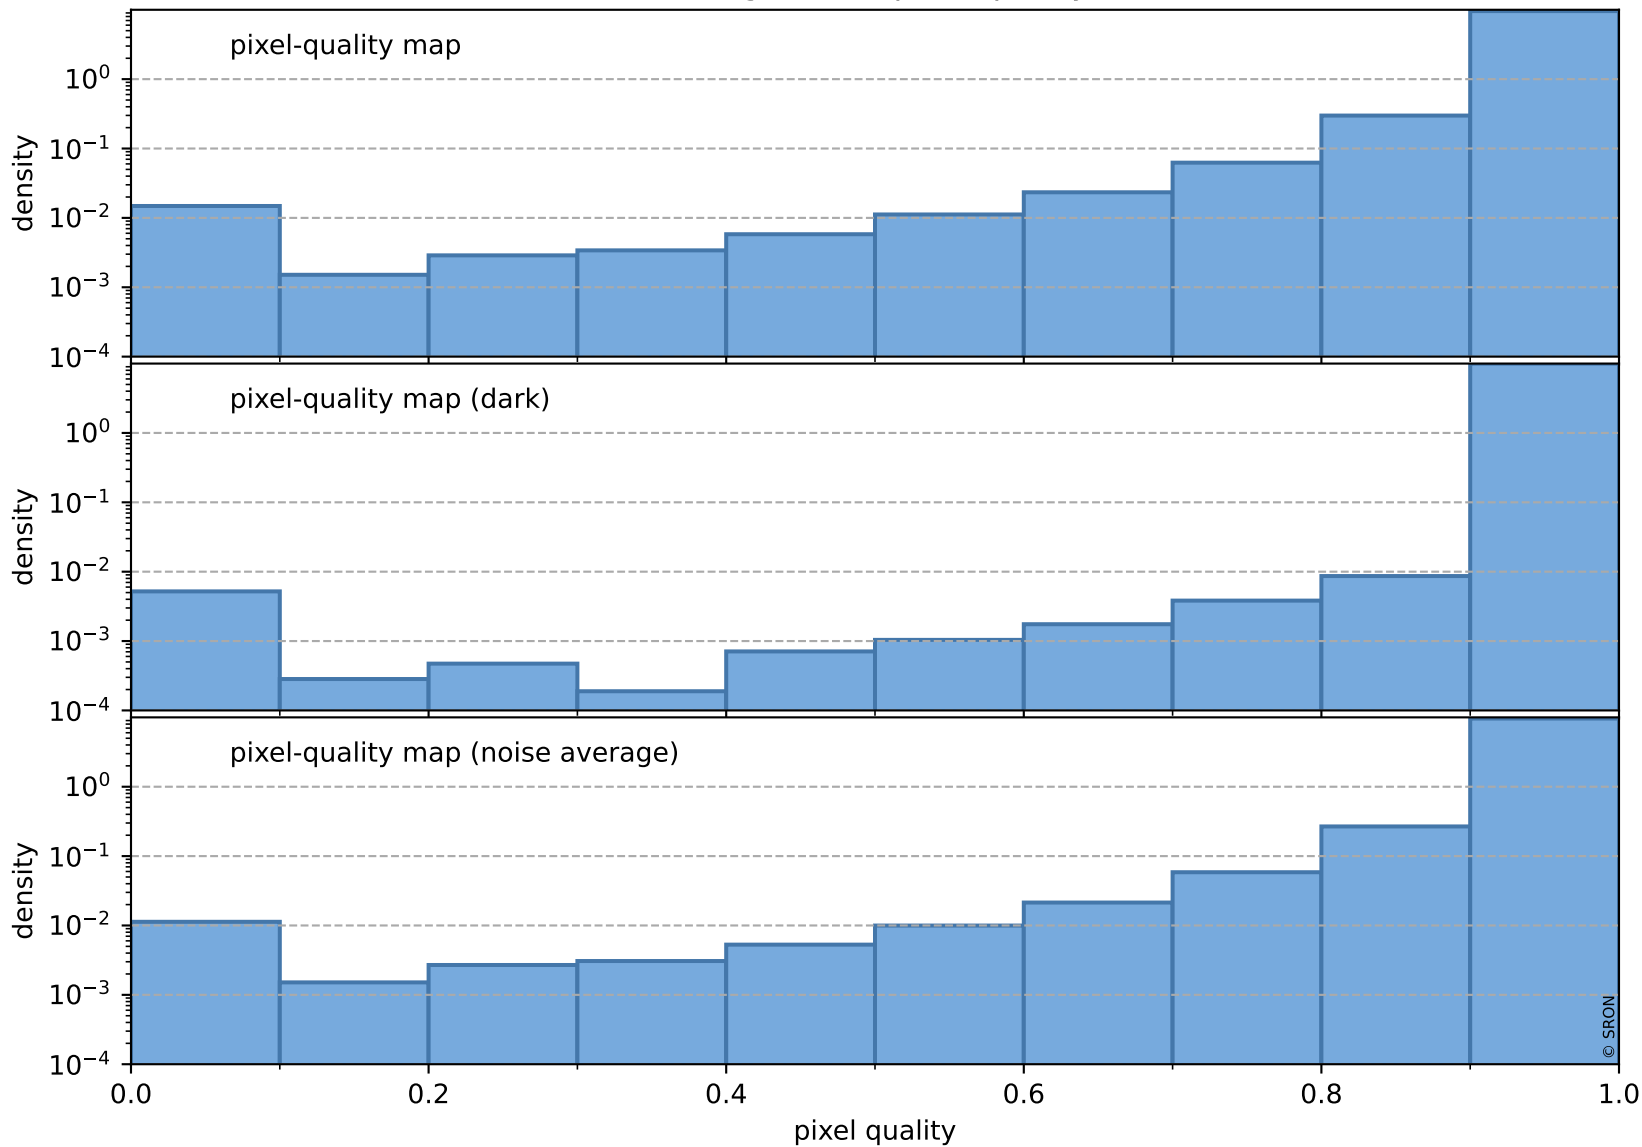

Tropomi SWIR pixel quality (official)

orbits : 19 in [3337, 3382]
coverage : 2018-06-05 / 2018-06-08
bad (quality < 0.8) : 285
worst (quality < 0.1) : 110
created : 2023-08-22T07:43:54

Tropomi SWIR pixel quality (official)

orbits : 19 in [3337, 3382]
coverage : 2018-06-05 / 2018-06-08
bad (quality < 0.8) : 2408
worst (quality < 0.1) : 239
created : 2023-08-22T07:43:54

Tropomi SWIR pixel quality (official)

orbits : 19 in [3337, 3382]
coverage : 2018-06-05 / 2018-06-08
to good : 370
good to bad : 673
to worst : 108
created : 2023-08-22T07:43:54

total quality compared with SWIR pixel-quality CKD

Tropomi SWIR pixel quality (official)

orbits : 19 in [3337, 3382]
coverage : 2018-06-05 / 2018-06-08
created : 2023-08-22T07:43:55

Histograms of pixel-quality

Tropomi SWIR pixel quality (official) ground-tracks of Sentinel-5P

orbits : 19 in [3337, 3382]
coverage : 2018-06-05 / 2018-06-08
created : 2023-08-22T07:43:55

■ ICID: 9

Tropomi SWIR pixel quality (official)