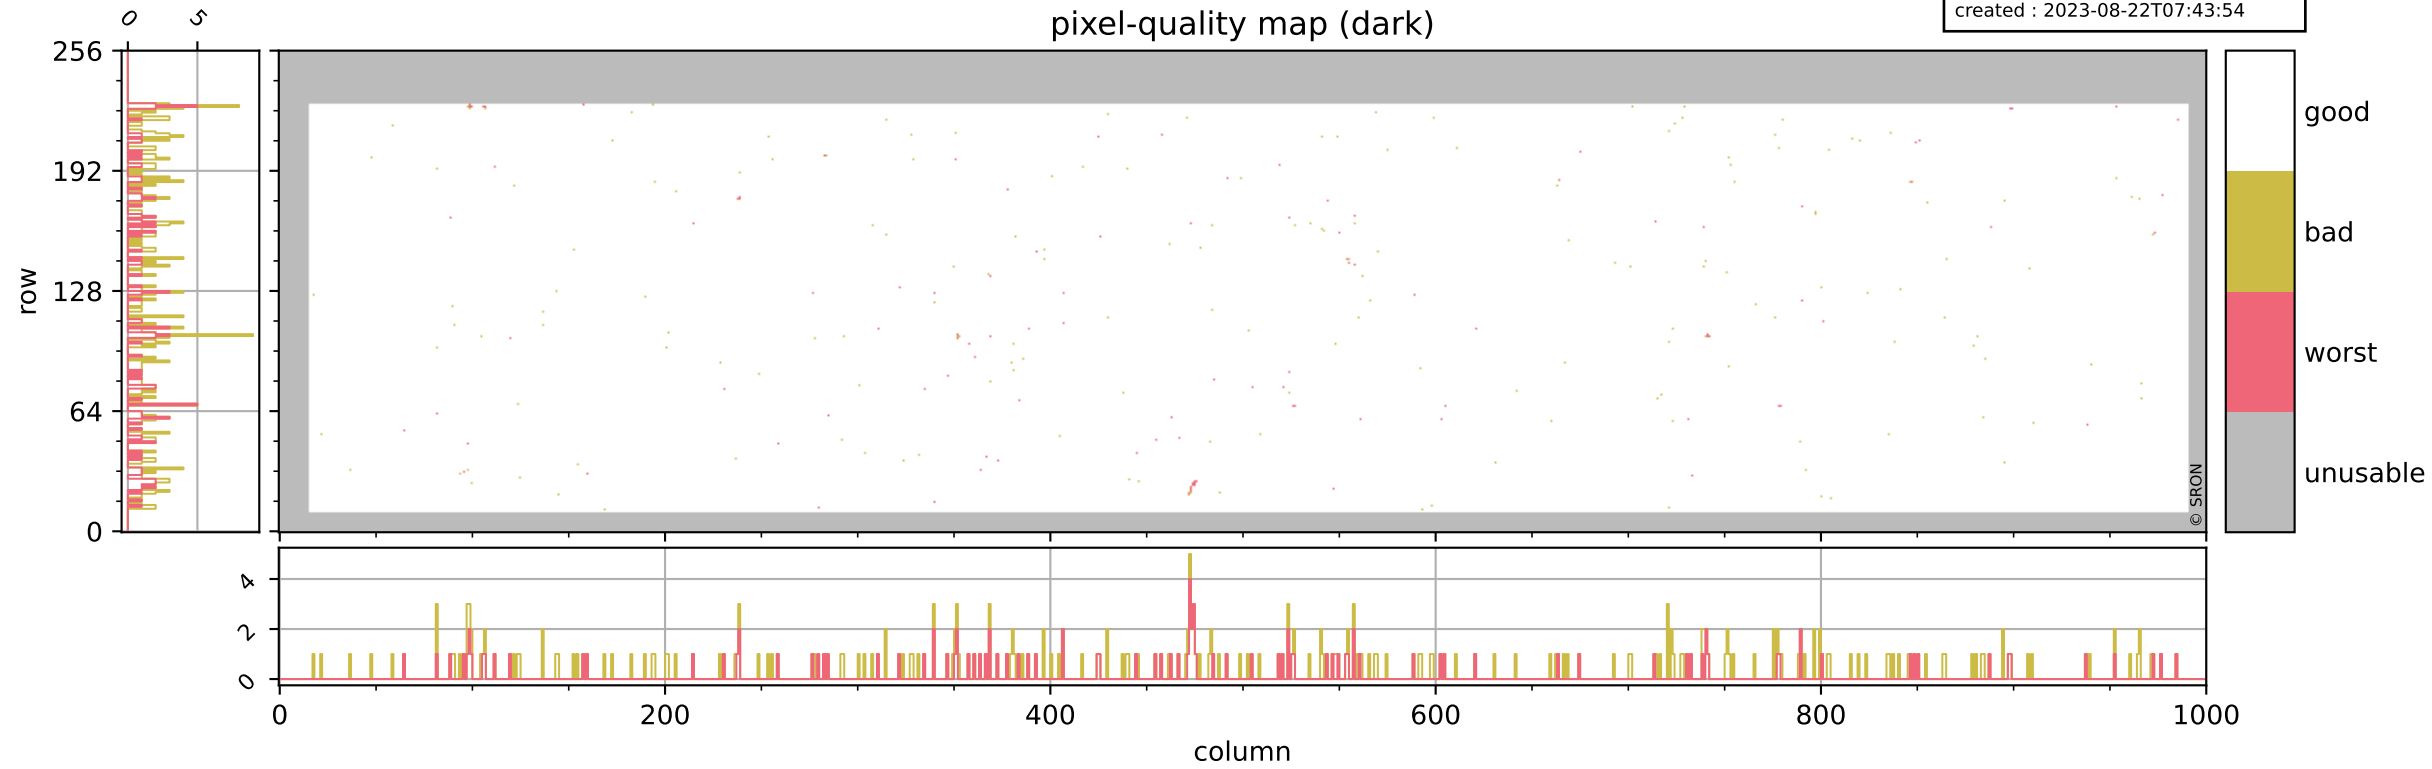

Tropomi SWIR pixel quality (official)

orbits : 19 in [3337, 3382]
coverage : 2018-06-05 / 2018-06-08
bad (quality < 0.8) : 2657
worst (quality < 0.1) : 314
created : 2023-08-22T07:43:54

pixel-quality map

Tropomi SWIR pixel quality (official)

orbits : 19 in [3337, 3382]
coverage : 2018-06-05 / 2018-06-08
bad (quality < 0.8) : 285
worst (quality < 0.1) : 110
created : 2023-08-22T07:43:54

Tropomi SWIR pixel quality (official)

orbits : 19 in [3337, 3382]
coverage : 2018-06-05 / 2018-06-08
bad (quality < 0.8) : 2408
worst (quality < 0.1) : 239
created : 2023-08-22T07:43:54

Tropomi SWIR pixel quality (official)

orbits : 19 in [3337, 3382]
coverage : 2018-06-05 / 2018-06-08
to good : 370
good to bad : 673
to worst : 108
created : 2023-08-22T07:43:54

Tropomi SWIR pixel quality (official) ground-tracks of Sentinel-5P

orbits : 19 in [3337, 3382]
coverage : 2018-06-05 / 2018-06-08
created : 2023-08-22T07:43:55

■ ICID: 9

Tropomi SWIR pixel quality (official)