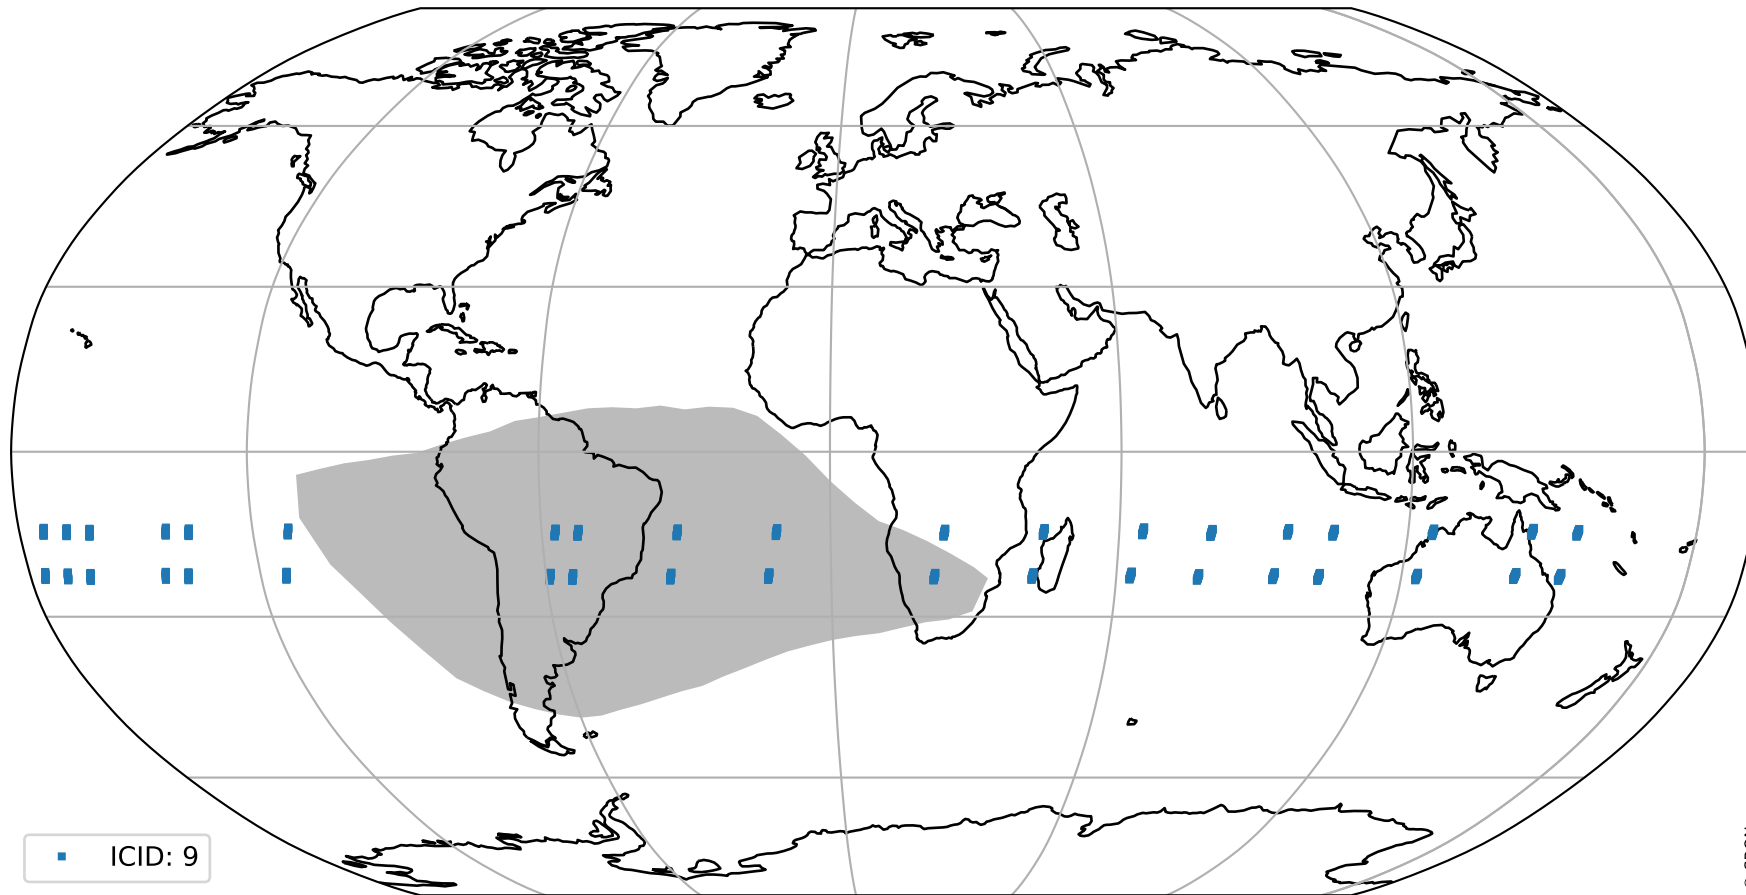

orbits : 19 in [3337, 3382]
coverage : 2018-06-05 / 2018-06-08
bad (quality < 0.8) : 2408
worst (quality < 0.1) : 239
created : 2023-08-22T07:43:54

Tropomi SWIR pixel quality (official)

orbits : 19 in [3337, 3382]
coverage : 2018-06-05 / 2018-06-08
to good : 370
good to bad : 673
to worst : 108
created : 2023-08-22T07:43:54

total quality compared with SWIR pixel-quality CKD

Tropomi SWIR pixel quality (official)

orbits : 19 in [3337, 3382]
coverage : 2018-06-05 / 2018-06-08
created : 2023-08-22T07:43:55

Histograms of pixel-quality

Tropomi SWIR pixel quality (official) ground-tracks of Sentinel-5P

orbits : 19 in [3337, 3382]
coverage : 2018-06-05 / 2018-06-08
created : 2023-08-22T07:43:55

■ ICID: 9

Tropomi SWIR pixel quality (official)