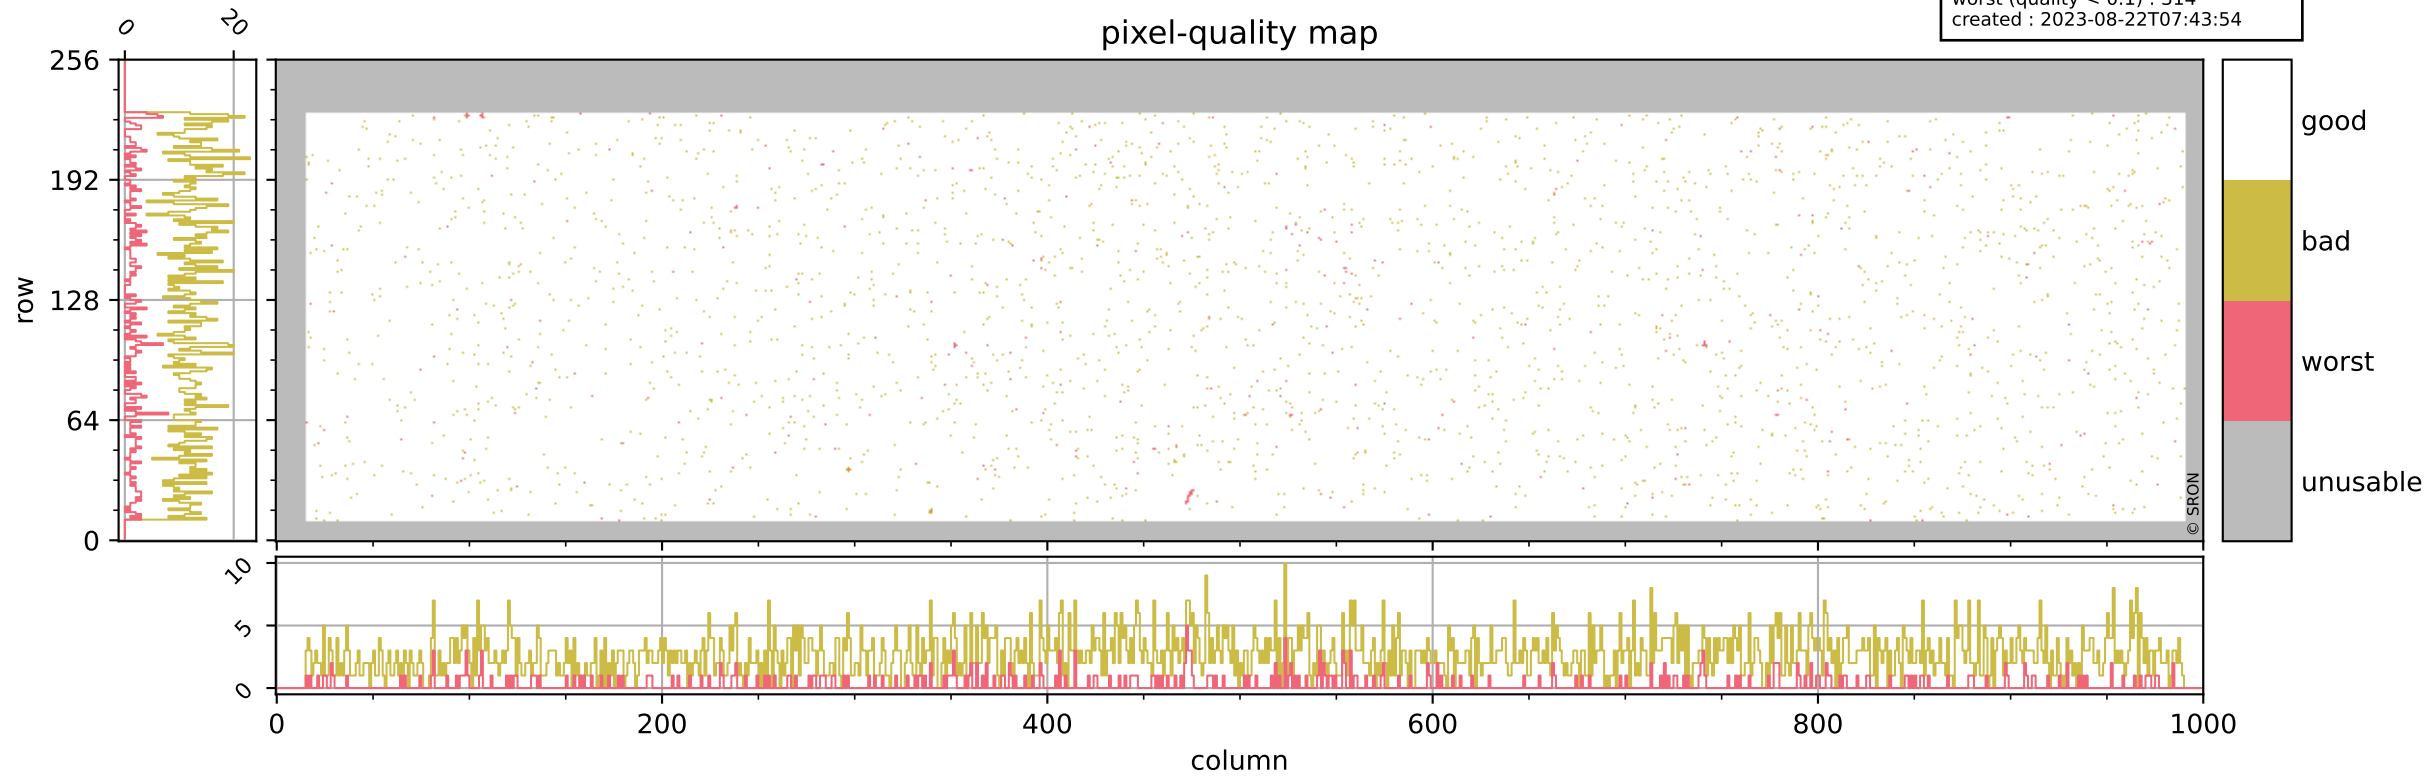

Tropomi SWIR pixel quality (official)

orbits : 19 in [3337, 3382]
coverage : 2018-06-05 / 2018-06-08
bad (quality < 0.8) : 2657
worst (quality < 0.1) : 314
created : 2023-08-22T07:43:54

pixel-quality map

Tropomi SWIR pixel quality (official)

orbits : 19 in [3337, 3382]
coverage : 2018-06-05 / 2018-06-08
bad (quality < 0.8) : 285
worst (quality < 0.1) : 110
created : 2023-08-22T07:43:54

Tropomi SWIR pixel quality (official)

orbits : 19 in [3337, 3382]
coverage : 2018-06-05 / 2018-06-08
bad (quality < 0.8) : 2408
worst (quality < 0.1) : 239
created : 2023-08-22T07:43:54

Tropomi SWIR pixel quality (official)

orbits : 19 in [3337, 3382]
coverage : 2018-06-05 / 2018-06-08
to good : 370
good to bad : 673
to worst : 108
created : 2023-08-22T07:43:54

Tropomi SWIR pixel quality (official) ground-tracks of Sentinel-5P

orbits : 19 in [3337, 3382]
coverage : 2018-06-05 / 2018-06-08
created : 2023-08-22T07:43:55

■ ICID: 9

Tropomi SWIR pixel quality (official)