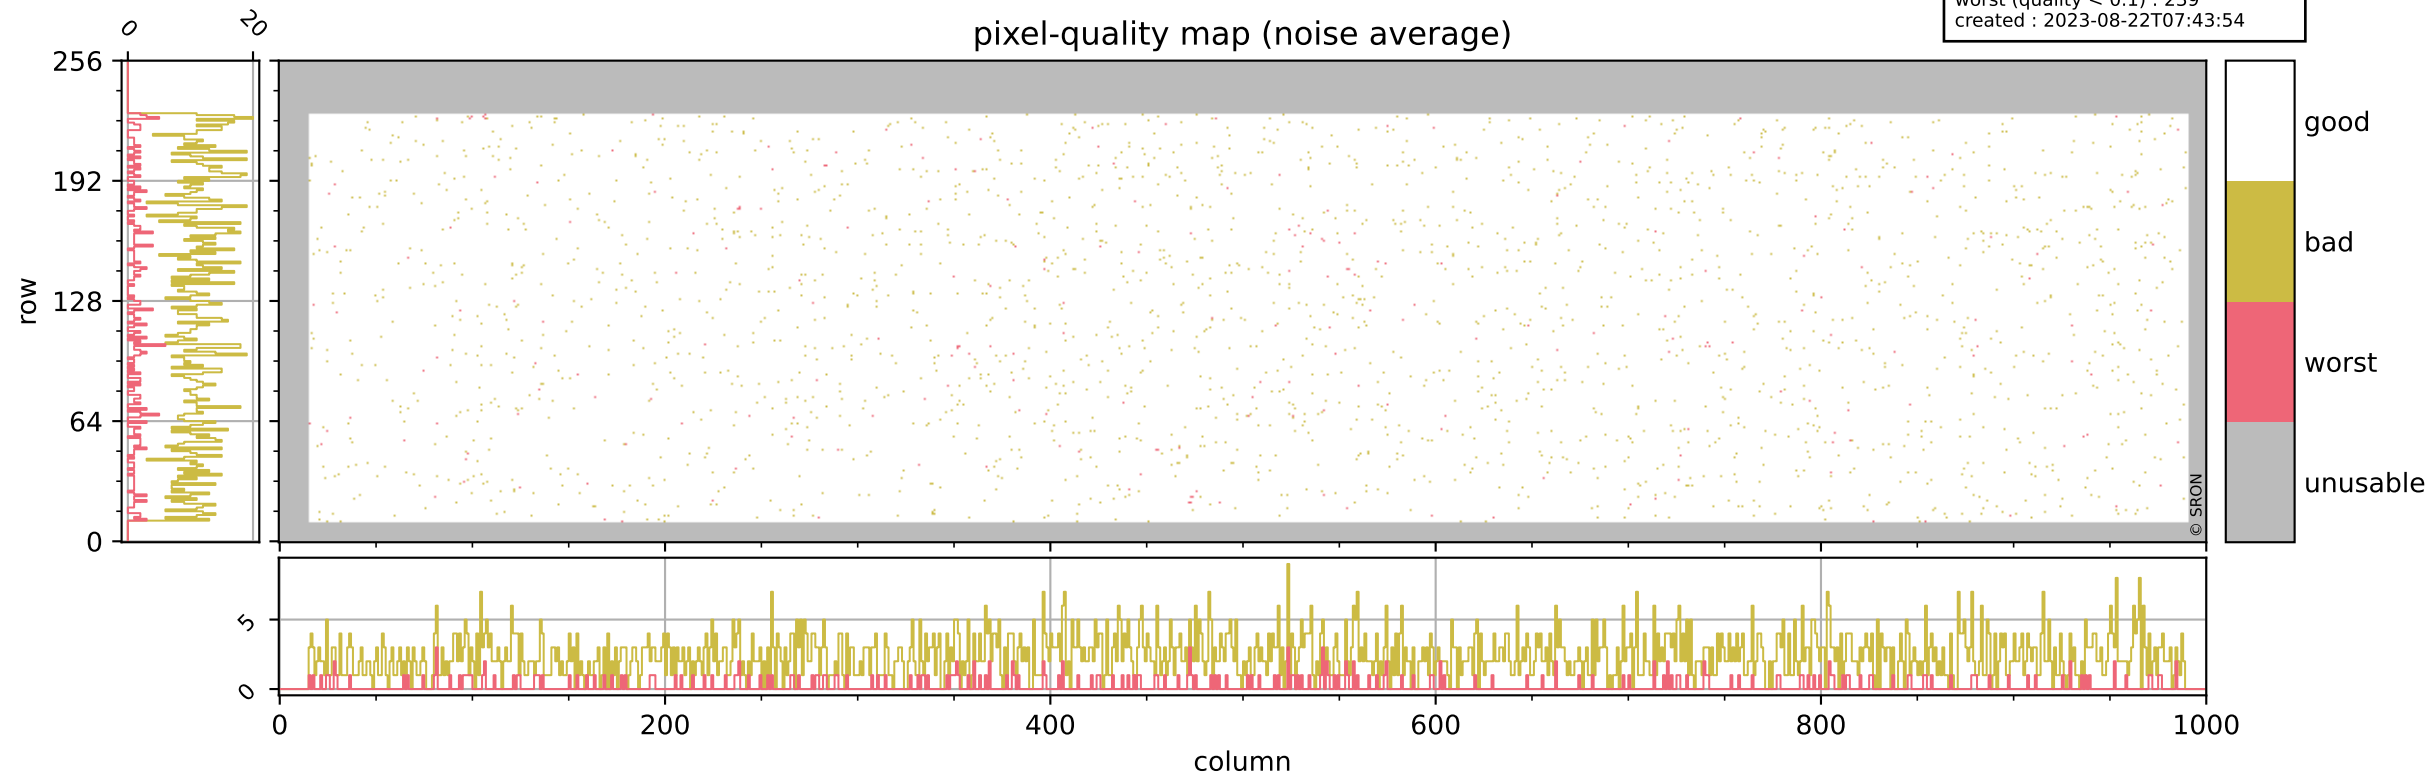

Tropomi SWIR pixel quality (official)

orbits : 19 in [3337, 3382]
coverage : 2018-06-05 / 2018-06-08
bad (quality < 0.8) : 2657
worst (quality < 0.1) : 314
created : 2023-08-22T07:43:54

pixel-quality map

Tropomi SWIR pixel quality (official)

orbits : 19 in [3337, 3382]
coverage : 2018-06-05 / 2018-06-08
bad (quality < 0.8) : 285
worst (quality < 0.1) : 110
created : 2023-08-22T07:43:54

Tropomi SWIR pixel quality (official)

orbits : 19 in [3337, 3382]
coverage : 2018-06-05 / 2018-06-08
bad (quality < 0.8) : 2408
worst (quality < 0.1) : 239
created : 2023-08-22T07:43:54

Tropomi SWIR pixel quality (official)

orbits : 19 in [3337, 3382]
coverage : 2018-06-05 / 2018-06-08
to good : 370
good to bad : 673
to worst : 108
created : 2023-08-22T07:43:54

Tropomi SWIR pixel quality (official) ground-tracks of Sentinel-5P

orbits : 19 in [3337, 3382]
coverage : 2018-06-05 / 2018-06-08
created : 2023-08-22T07:43:55

■ ICID: 9

Tropomi SWIR pixel quality (official)