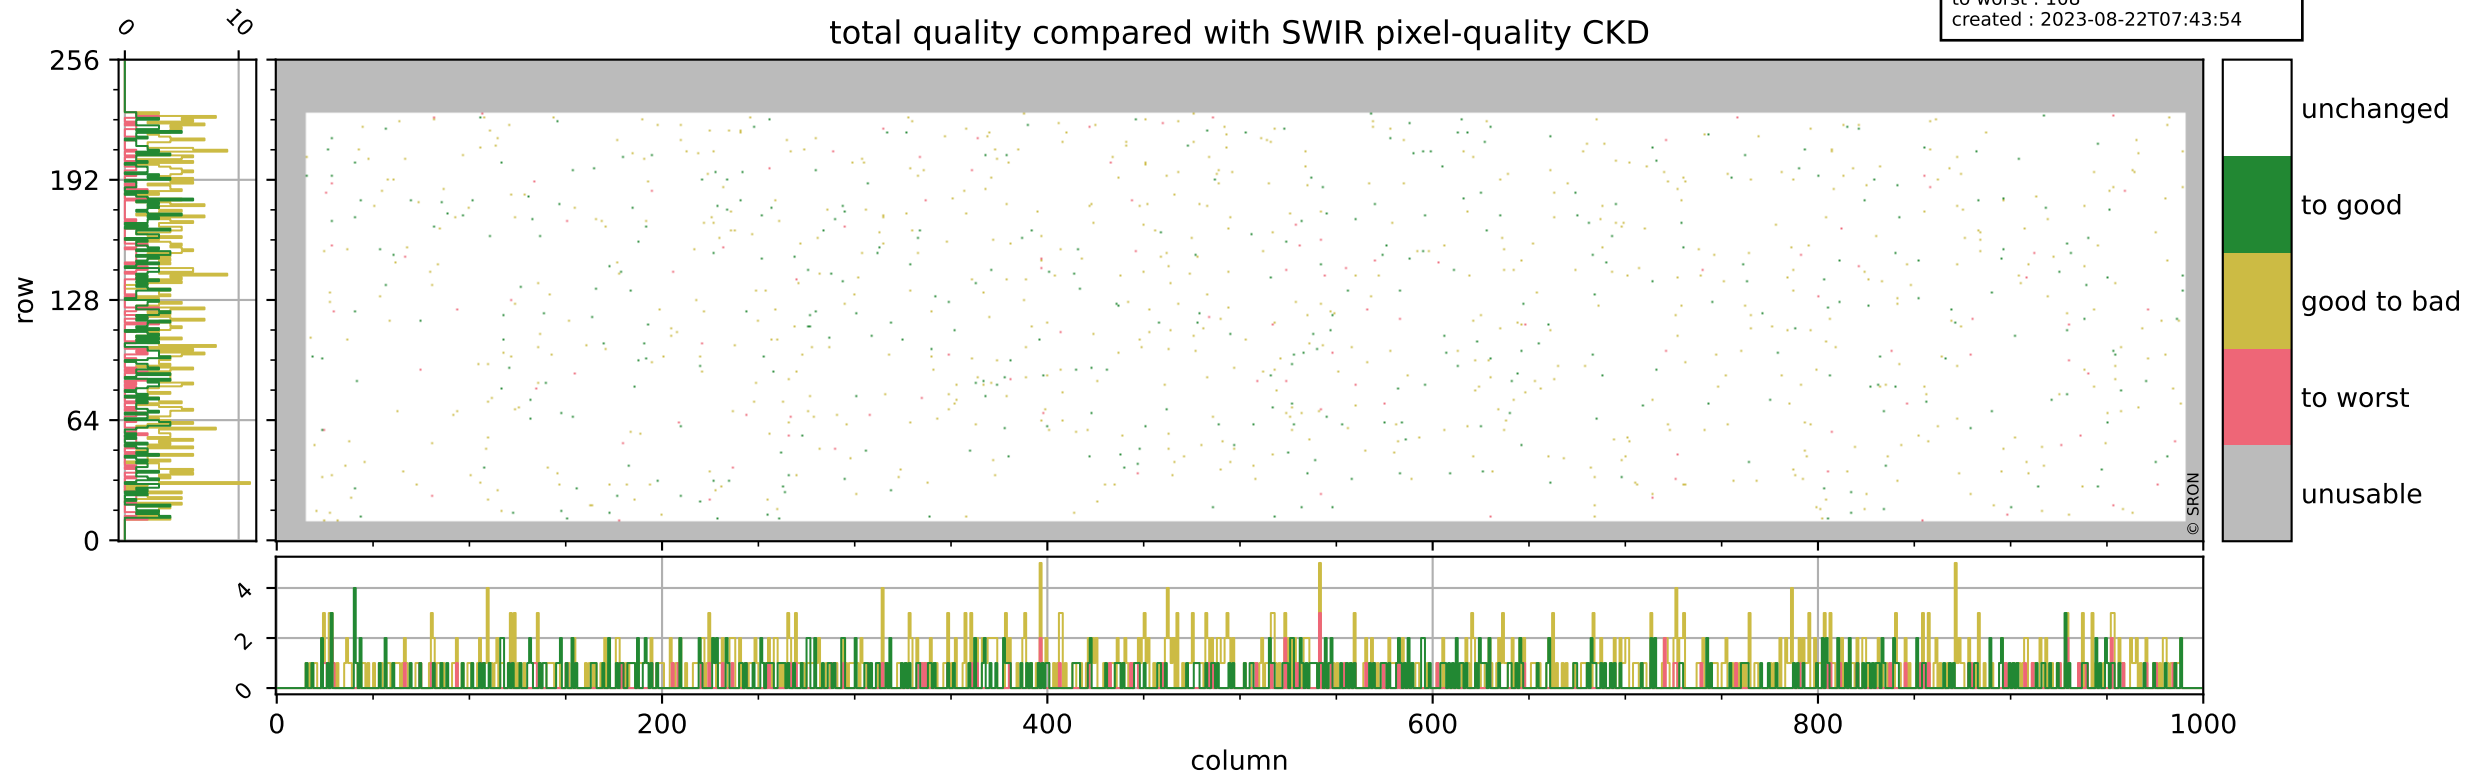

Tropomi SWIR pixel quality (official)

orbits : 19 in [3337, 3382]
coverage : 2018-06-05 / 2018-06-08
bad (quality < 0.8) : 285
worst (quality < 0.1) : 110
created : 2023-08-22T07:43:54

Tropomi SWIR pixel quality (official)

orbits : 19 in [3337, 3382]
coverage : 2018-06-05 / 2018-06-08
bad (quality < 0.8) : 2408
worst (quality < 0.1) : 239
created : 2023-08-22T07:43:54

Tropomi SWIR pixel quality (official)

orbits : 19 in [3337, 3382]
coverage : 2018-06-05 / 2018-06-08
to good : 370
good to bad : 673
to worst : 108
created : 2023-08-22T07:43:54

total quality compared with SWIR pixel-quality CKD

Tropomi SWIR pixel quality (official)

orbits : 19 in [3337, 3382]
coverage : 2018-06-05 / 2018-06-08
created : 2023-08-22T07:43:55

Histograms of pixel-quality

Tropomi SWIR pixel quality (official) ground-tracks of Sentinel-5P

orbits : 19 in [3337, 3382]
coverage : 2018-06-05 / 2018-06-08
created : 2023-08-22T07:43:55

■ ICID: 9

Tropomi SWIR pixel quality (official)