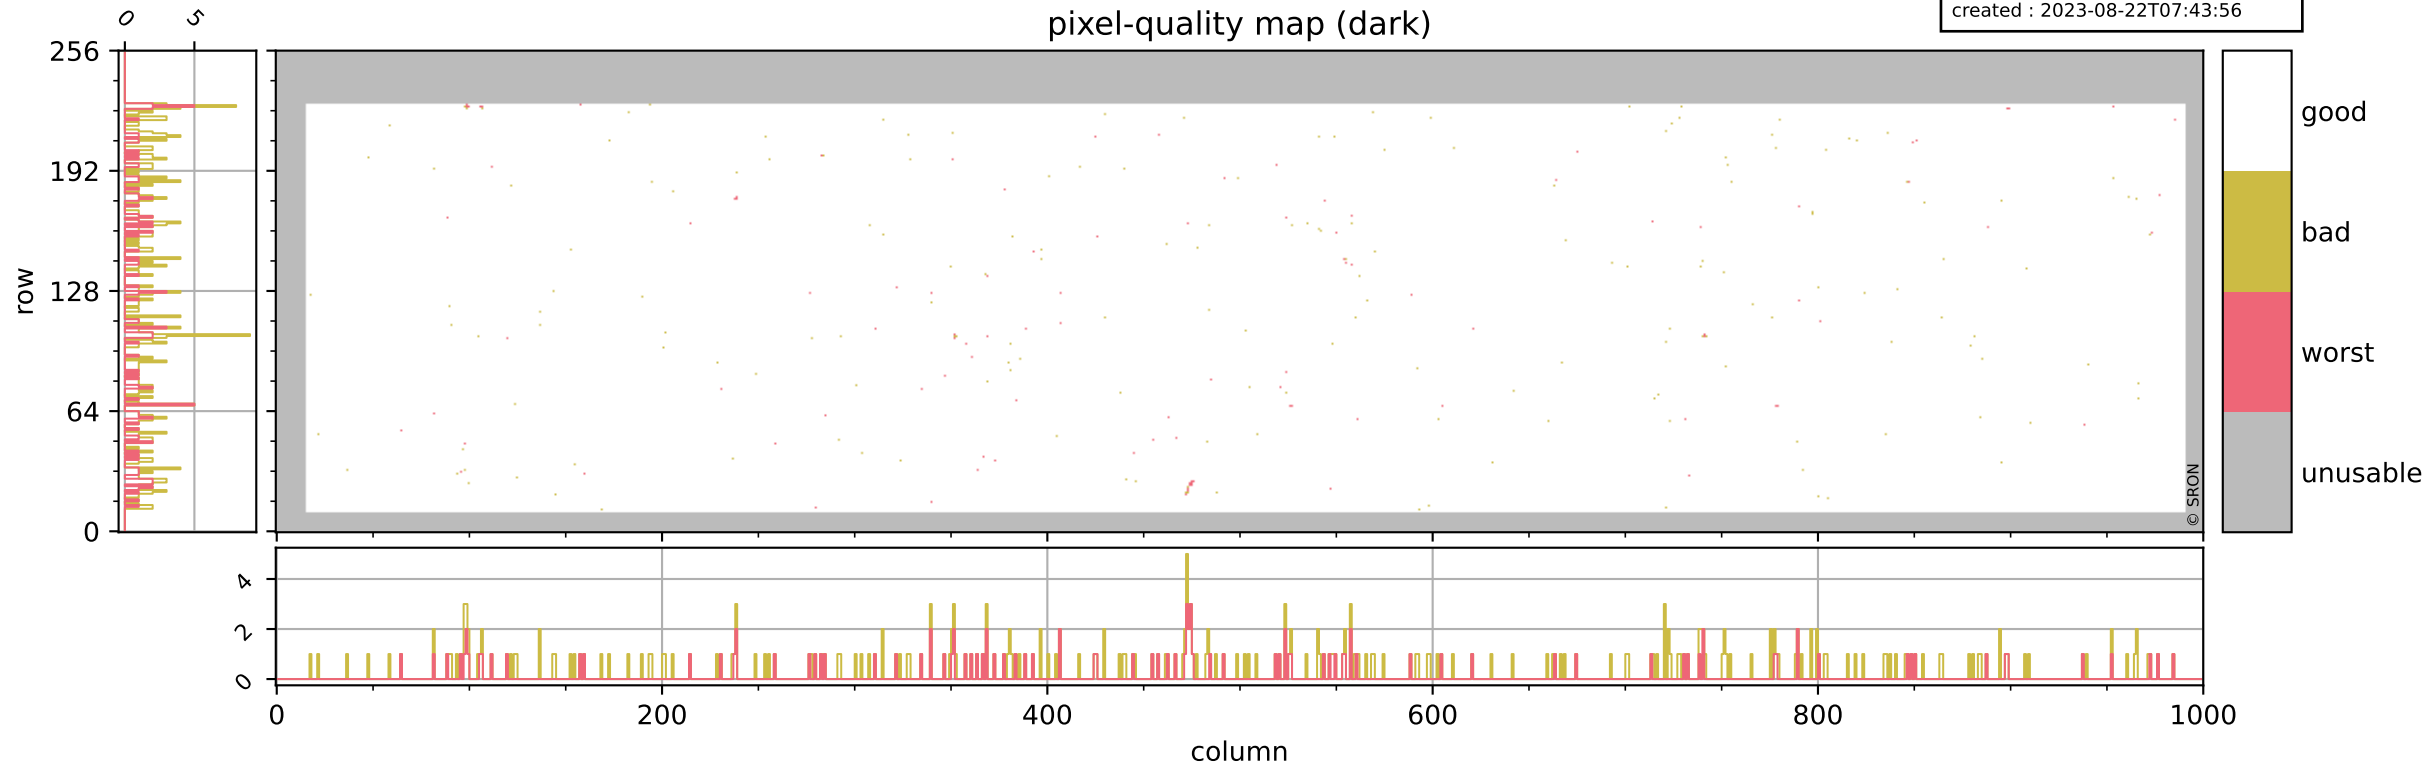

Tropomi SWIR pixel quality (official)

orbits : 19 in [3352, 3397]
coverage : 2018-06-06 / 2018-06-09
bad (quality < 0.8) : 2632
worst (quality < 0.1) : 305
created : 2023-08-22T07:43:56

pixel-quality map

Tropomi SWIR pixel quality (official)

orbits : 19 in [3352, 3397]
coverage : 2018-06-06 / 2018-06-09
bad (quality < 0.8) : 284
worst (quality < 0.1) : 106
created : 2023-08-22T07:43:56

pixel-quality map (dark)

Tropomi SWIR pixel quality (official)

orbits : 19 in [3352, 3397]
coverage : 2018-06-06 / 2018-06-09
bad (quality < 0.8) : 2374
worst (quality < 0.1) : 230
created : 2023-08-22T07:43:56

Tropomi SWIR pixel quality (official)

orbits : 19 in [3352, 3397]
coverage : 2018-06-06 / 2018-06-09
created : 2023-08-22T07:43:57

Histograms of pixel-quality

Tropomi SWIR pixel quality (official) ground-tracks of Sentinel-5P

orbits : 19 in [3352, 3397]
coverage : 2018-06-06 / 2018-06-09
created : 2023-08-22T07:43:57