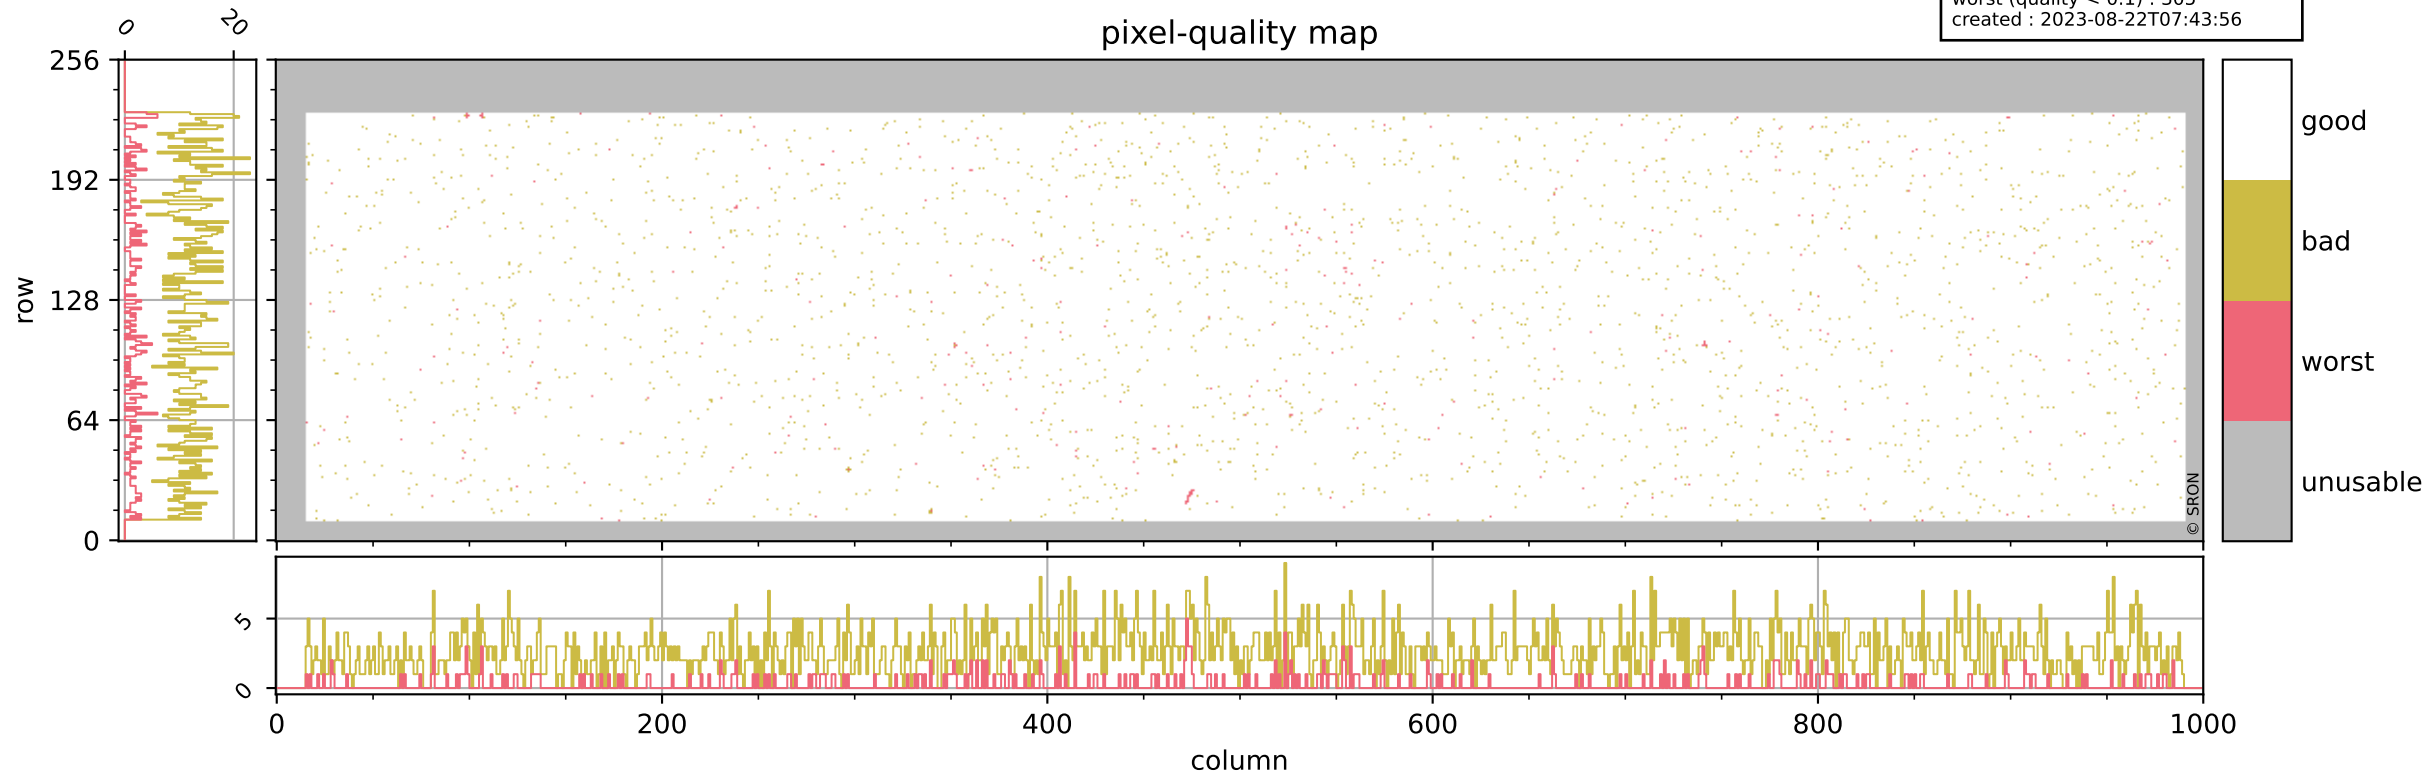

Tropomi SWIR pixel quality (official)

orbits : 19 in [3352, 3397]
coverage : 2018-06-06 / 2018-06-09
bad (quality < 0.8) : 2632
worst (quality < 0.1) : 305
created : 2023-08-22T07:43:56

pixel-quality map

Tropomi SWIR pixel quality (official)

orbits : 19 in [3352, 3397]
coverage : 2018-06-06 / 2018-06-09
bad (quality < 0.8) : 284
worst (quality < 0.1) : 106
created : 2023-08-22T07:43:56

pixel-quality map (dark)

Tropomi SWIR pixel quality (official)

orbits : 19 in [3352, 3397]
coverage : 2018-06-06 / 2018-06-09
bad (quality < 0.8) : 2374
worst (quality < 0.1) : 230
created : 2023-08-22T07:43:56

Tropomi SWIR pixel quality (official)

orbits : 19 in [3352, 3397]
coverage : 2018-06-06 / 2018-06-09
created : 2023-08-22T07:43:57

Histograms of pixel-quality

Tropomi SWIR pixel quality (official) ground-tracks of Sentinel-5P

orbits : 19 in [3352, 3397]
coverage : 2018-06-06 / 2018-06-09
created : 2023-08-22T07:43:57