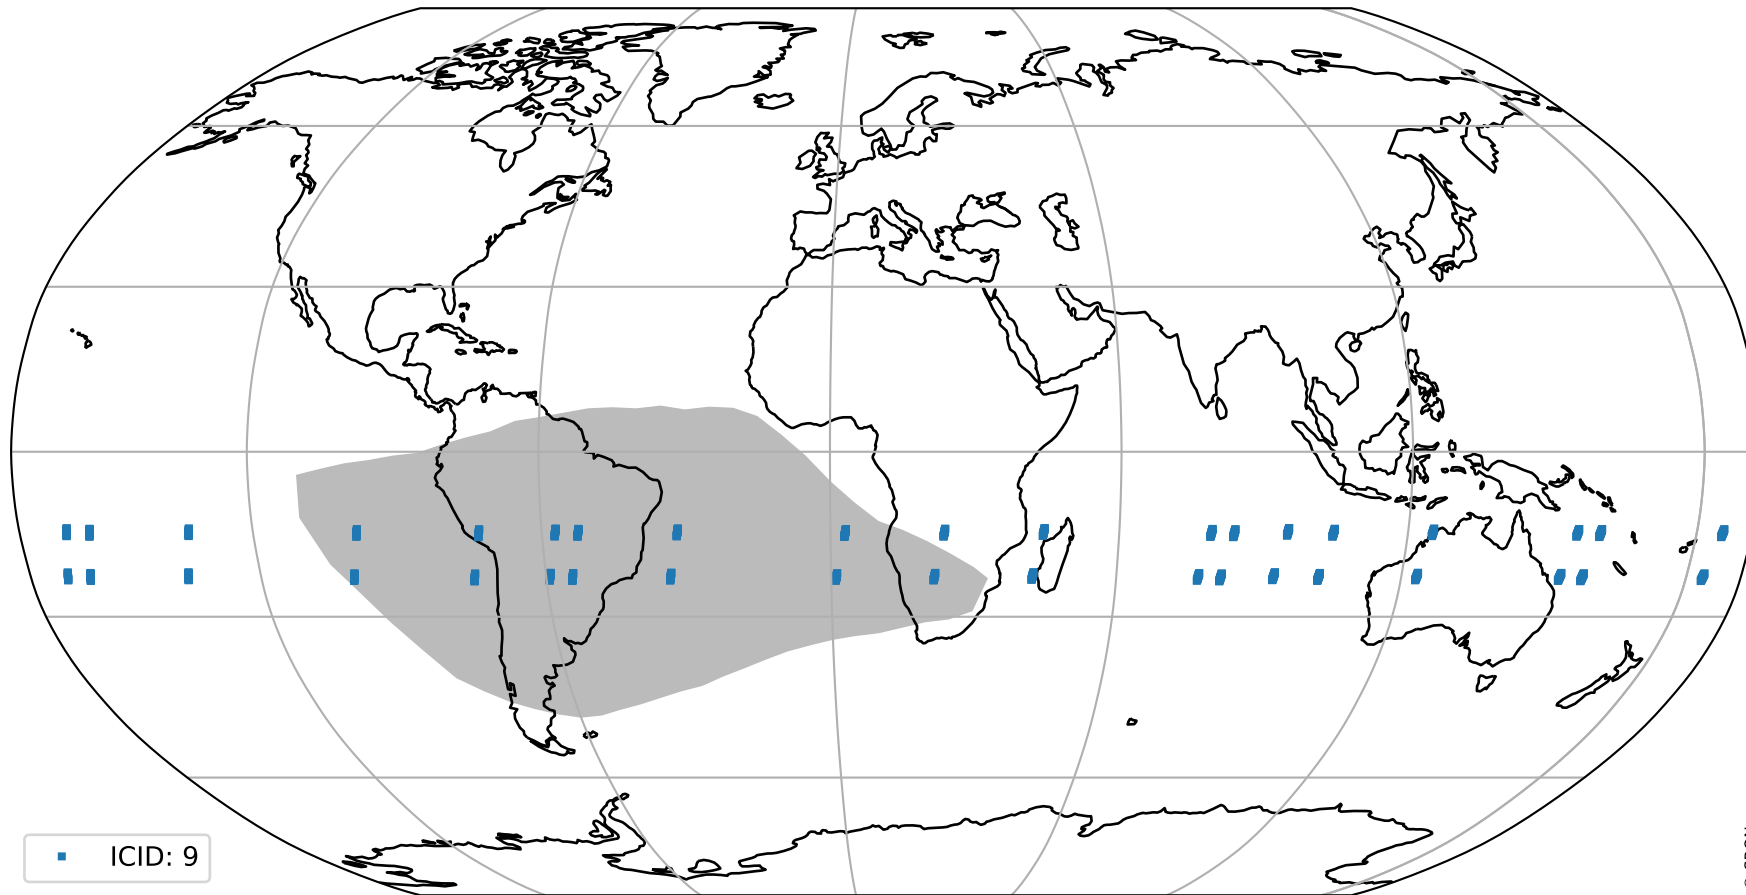

Tropomi SWIR pixel quality (official)

orbits : 19 in [3352, 3397]
coverage : 2018-06-06 / 2018-06-09
bad (quality < 0.8) : 2374
worst (quality < 0.1) : 230
created : 2023-08-22T07:43:56

Tropomi SWIR pixel quality (official)

orbits : 19 in [3352, 3397]
coverage : 2018-06-06 / 2018-06-09
to good : 375
good to bad : 661
to worst : 98
created : 2023-08-22T07:43:57

total quality compared with SWIR pixel-quality CKD

Tropomi SWIR pixel quality (official)

orbits : 19 in [3352, 3397]
coverage : 2018-06-06 / 2018-06-09
created : 2023-08-22T07:43:57

Histograms of pixel-quality

Tropomi SWIR pixel quality (official) ground-tracks of Sentinel-5P

orbits : 19 in [3352, 3397]
coverage : 2018-06-06 / 2018-06-09
created : 2023-08-22T07:43:57