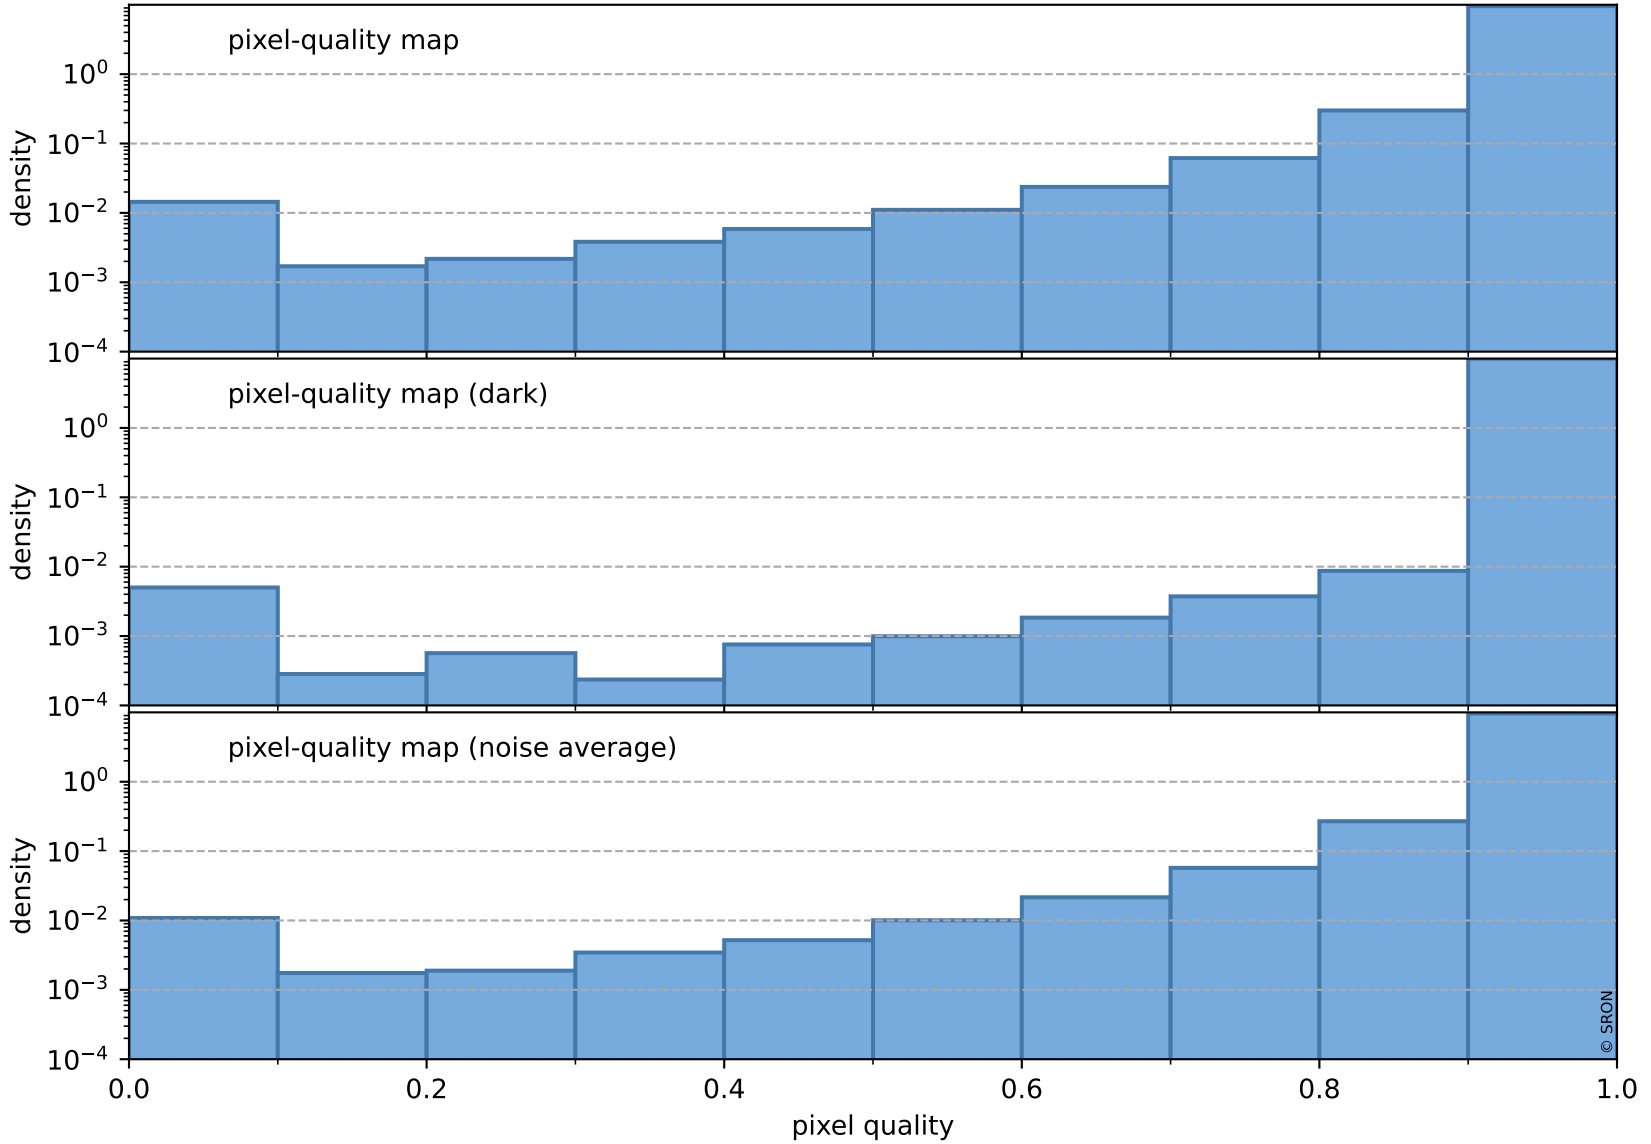

orbits : 19 in [3352, 3397]
coverage : 2018-06-06 / 2018-06-09
to good : 375
good to bad : 661
to worst : 98
created : 2023-08-22T07:43:57

total quality compared with SWIR pixel-quality CKD

Tropomi SWIR pixel quality (official)

orbits : 19 in [3352, 3397]
coverage : 2018-06-06 / 2018-06-09
created : 2023-08-22T07:43:57

Histograms of pixel-quality

Tropomi SWIR pixel quality (official) ground-tracks of Sentinel-5P

orbits : 19 in [3352, 3397]
coverage : 2018-06-06 / 2018-06-09
created : 2023-08-22T07:43:57

Tropomi SWIR pixel quality (official)

orbits : [2827, 3397]
coverage : 2018-04-30 / 2018-06-09
created : 2023-08-22T07:43:57

trend of pixel quality & temperatures