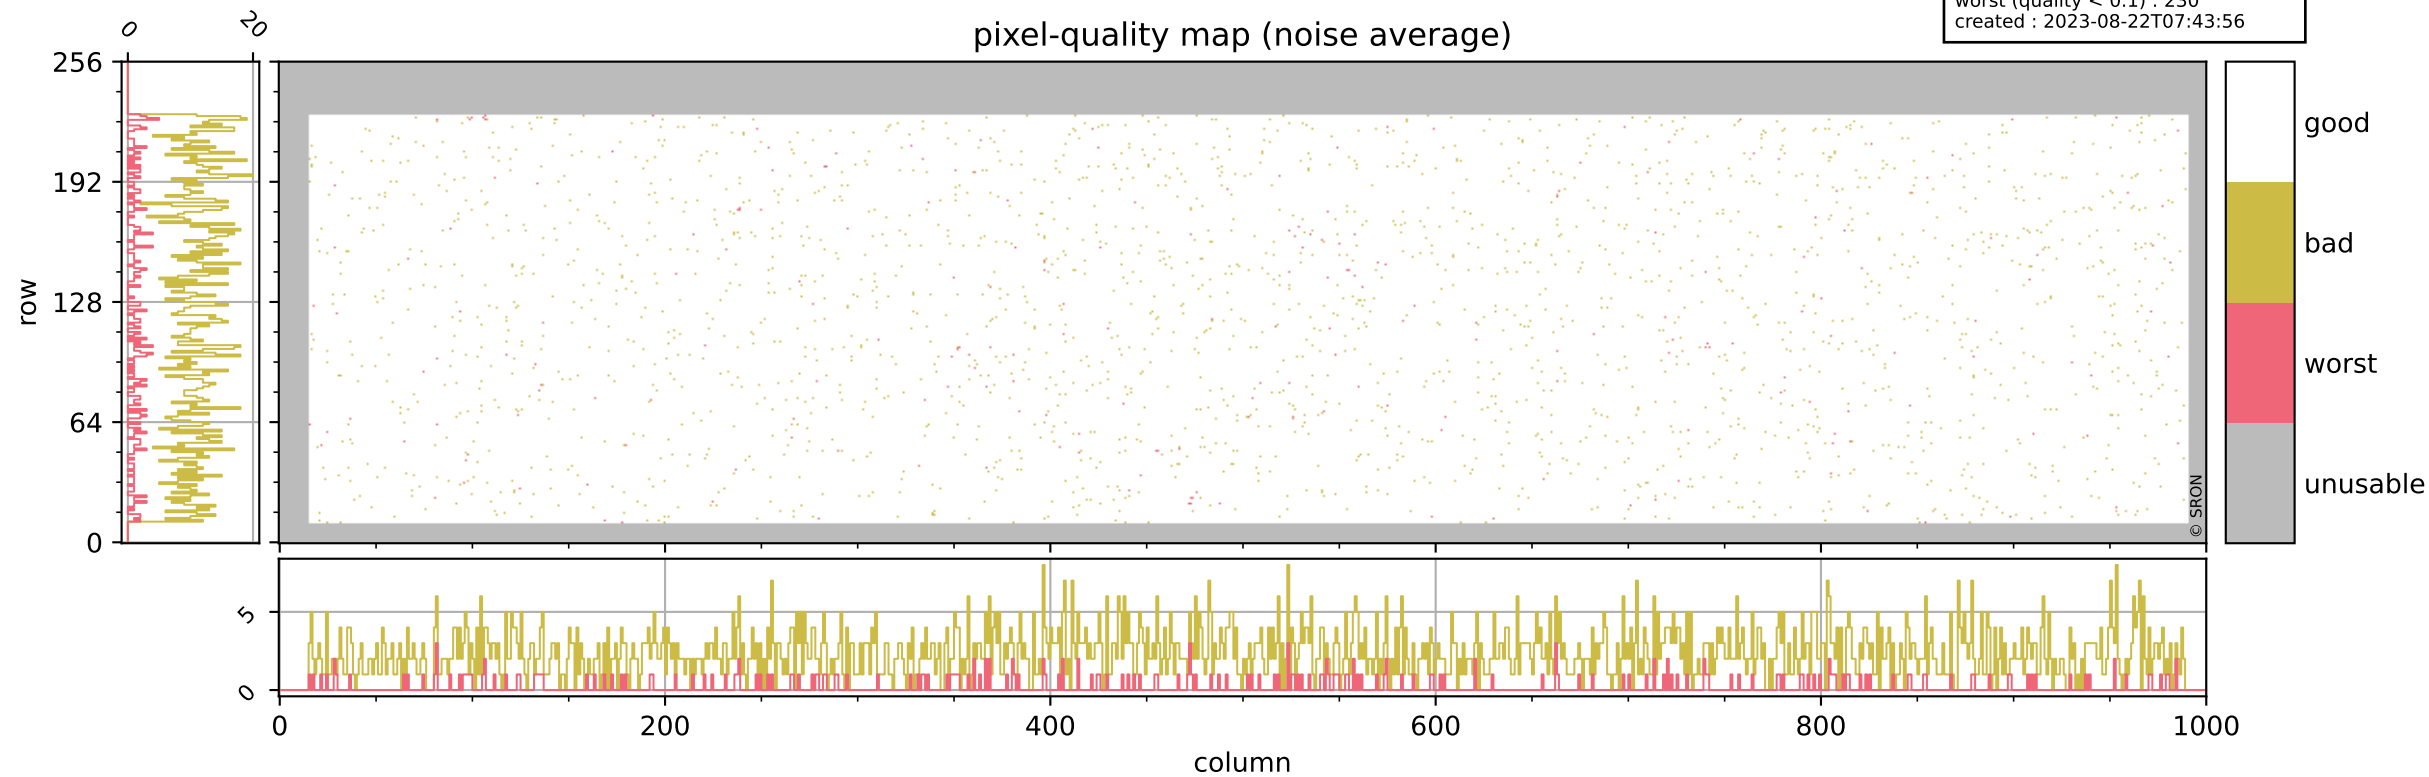

Tropomi SWIR pixel quality (official)

orbits : 19 in [3352, 3397]
coverage : 2018-06-06 / 2018-06-09
bad (quality < 0.8) : 284
worst (quality < 0.1) : 106
created : 2023-08-22T07:43:56

pixel-quality map (dark)

Tropomi SWIR pixel quality (official)

orbits : 19 in [3352, 3397]
coverage : 2018-06-06 / 2018-06-09
bad (quality < 0.8) : 2374
worst (quality < 0.1) : 230
created : 2023-08-22T07:43:56

Tropomi SWIR pixel quality (official)

orbits : 19 in [3352, 3397]
coverage : 2018-06-06 / 2018-06-09
to good : 375
good to bad : 661
to worst : 98
created : 2023-08-22T07:43:57

total quality compared with SWIR pixel-quality CKD

Tropomi SWIR pixel quality (official)

orbits : 19 in [3352, 3397]
coverage : 2018-06-06 / 2018-06-09
created : 2023-08-22T07:43:57

Histograms of pixel-quality

Tropomi SWIR pixel quality (official) ground-tracks of Sentinel-5P

orbits : 19 in [3352, 3397]
coverage : 2018-06-06 / 2018-06-09
created : 2023-08-22T07:43:57