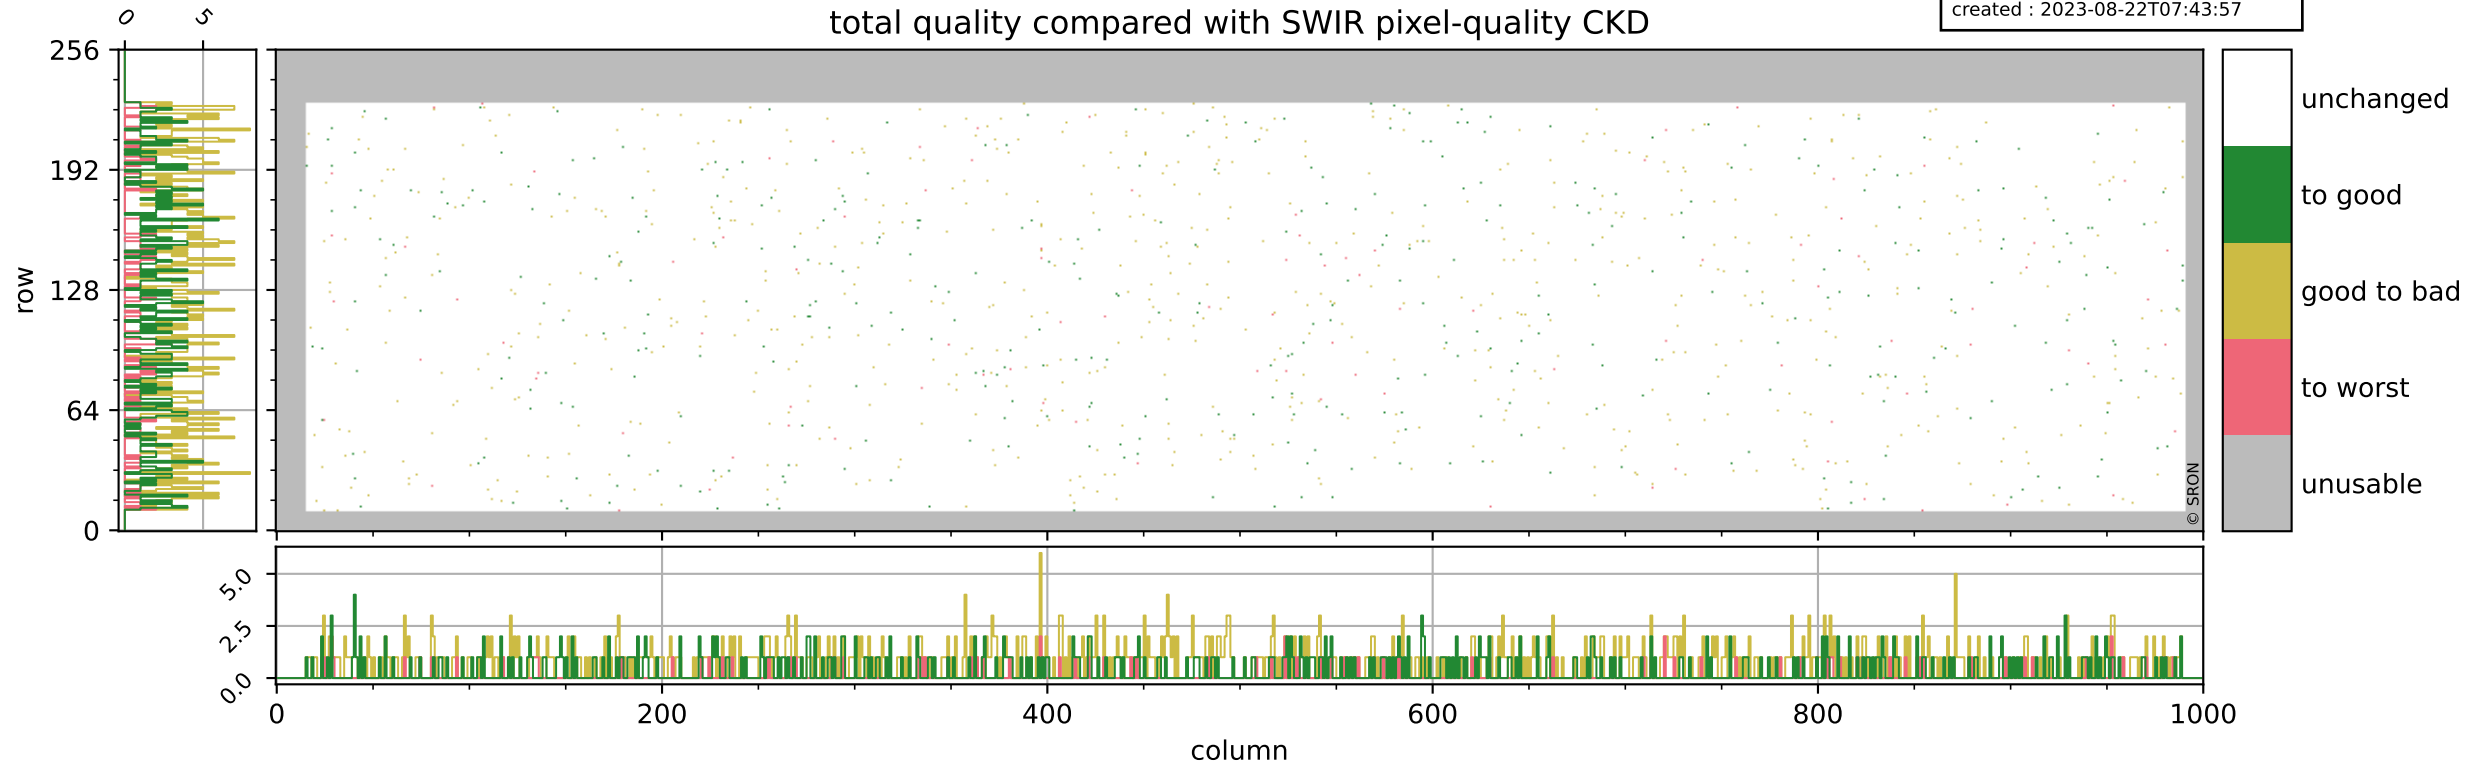

Tropomi SWIR pixel quality (official)

orbits : 19 in [3352, 3397]
coverage : 2018-06-06 / 2018-06-09
bad (quality < 0.8) : 284
worst (quality < 0.1) : 106
created : 2023-08-22T07:43:56

pixel-quality map (dark)

Tropomi SWIR pixel quality (official)

orbits : 19 in [3352, 3397]
coverage : 2018-06-06 / 2018-06-09
bad (quality < 0.8) : 2374
worst (quality < 0.1) : 230
created : 2023-08-22T07:43:56

Tropomi SWIR pixel quality (official)

orbits : 19 in [3352, 3397]
coverage : 2018-06-06 / 2018-06-09
to good : 375
good to bad : 661
to worst : 98
created : 2023-08-22T07:43:57

total quality compared with SWIR pixel-quality CKD

Tropomi SWIR pixel quality (official)

orbits : 19 in [3352, 3397]
coverage : 2018-06-06 / 2018-06-09
created : 2023-08-22T07:43:57

Histograms of pixel-quality

Tropomi SWIR pixel quality (official) ground-tracks of Sentinel-5P

orbits : 19 in [3352, 3397]
coverage : 2018-06-06 / 2018-06-09
created : 2023-08-22T07:43:57