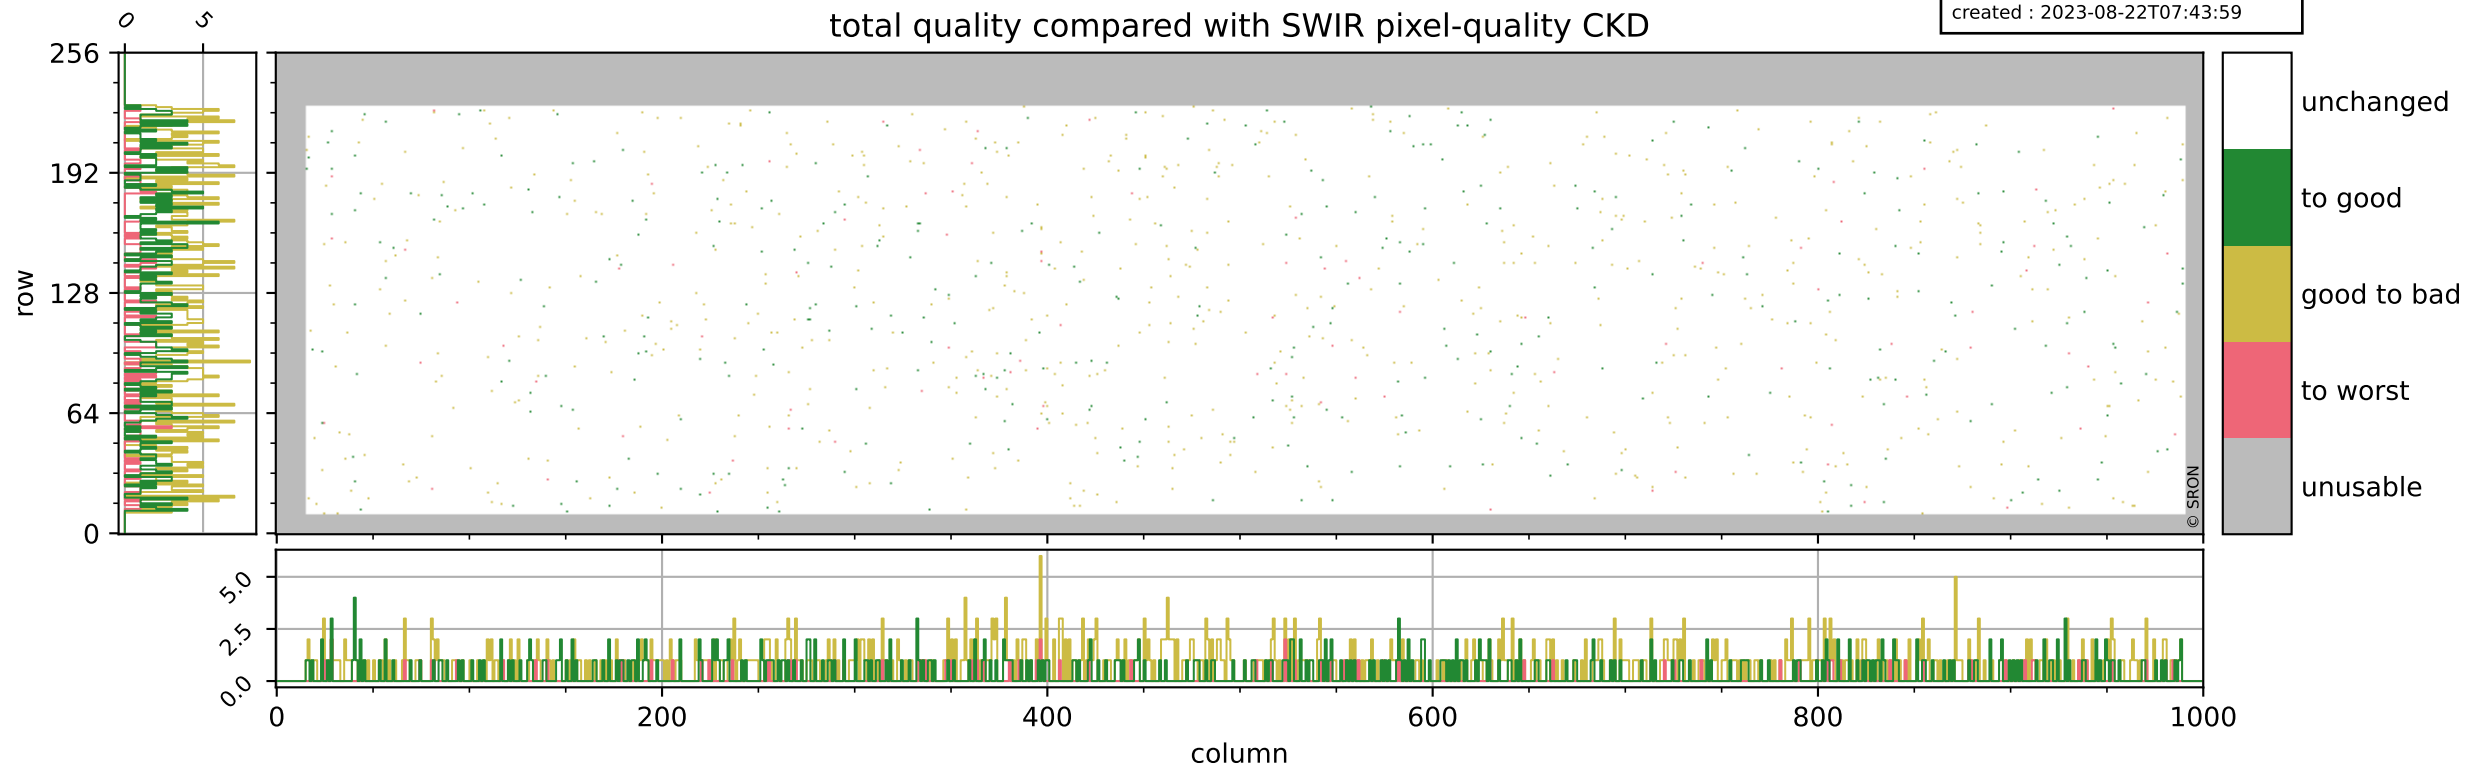

Tropomi SWIR pixel quality (official)

orbits : 18 in [3367, 3412]
coverage : 2018-06-07 / 2018-06-10
bad (quality < 0.8) : 286
worst (quality < 0.1) : 107
created : 2023-08-22T07:43:58

Tropomi SWIR pixel quality (official)

orbits : 18 in [3367, 3412]
coverage : 2018-06-07 / 2018-06-10
bad (quality < 0.8) : 2374
worst (quality < 0.1) : 221
created : 2023-08-22T07:43:58

pixel-quality map (noise average)

Tropomi SWIR pixel quality (official)

orbits : 18 in [3367, 3412]
coverage : 2018-06-07 / 2018-06-10
to good : 363
good to bad : 653
to worst : 87
created : 2023-08-22T07:43:59

total quality compared with SWIR pixel-quality CKD

Tropomi SWIR pixel quality (official)

orbits : 18 in [3367, 3412]
coverage : 2018-06-07 / 2018-06-10
created : 2023-08-22T07:43:59

Histograms of pixel-quality

Tropomi SWIR pixel quality (official) ground-tracks of Sentinel-5P

orbits : 18 in [3367, 3412]
coverage : 2018-06-07 / 2018-06-10
created : 2023-08-22T07:43:59