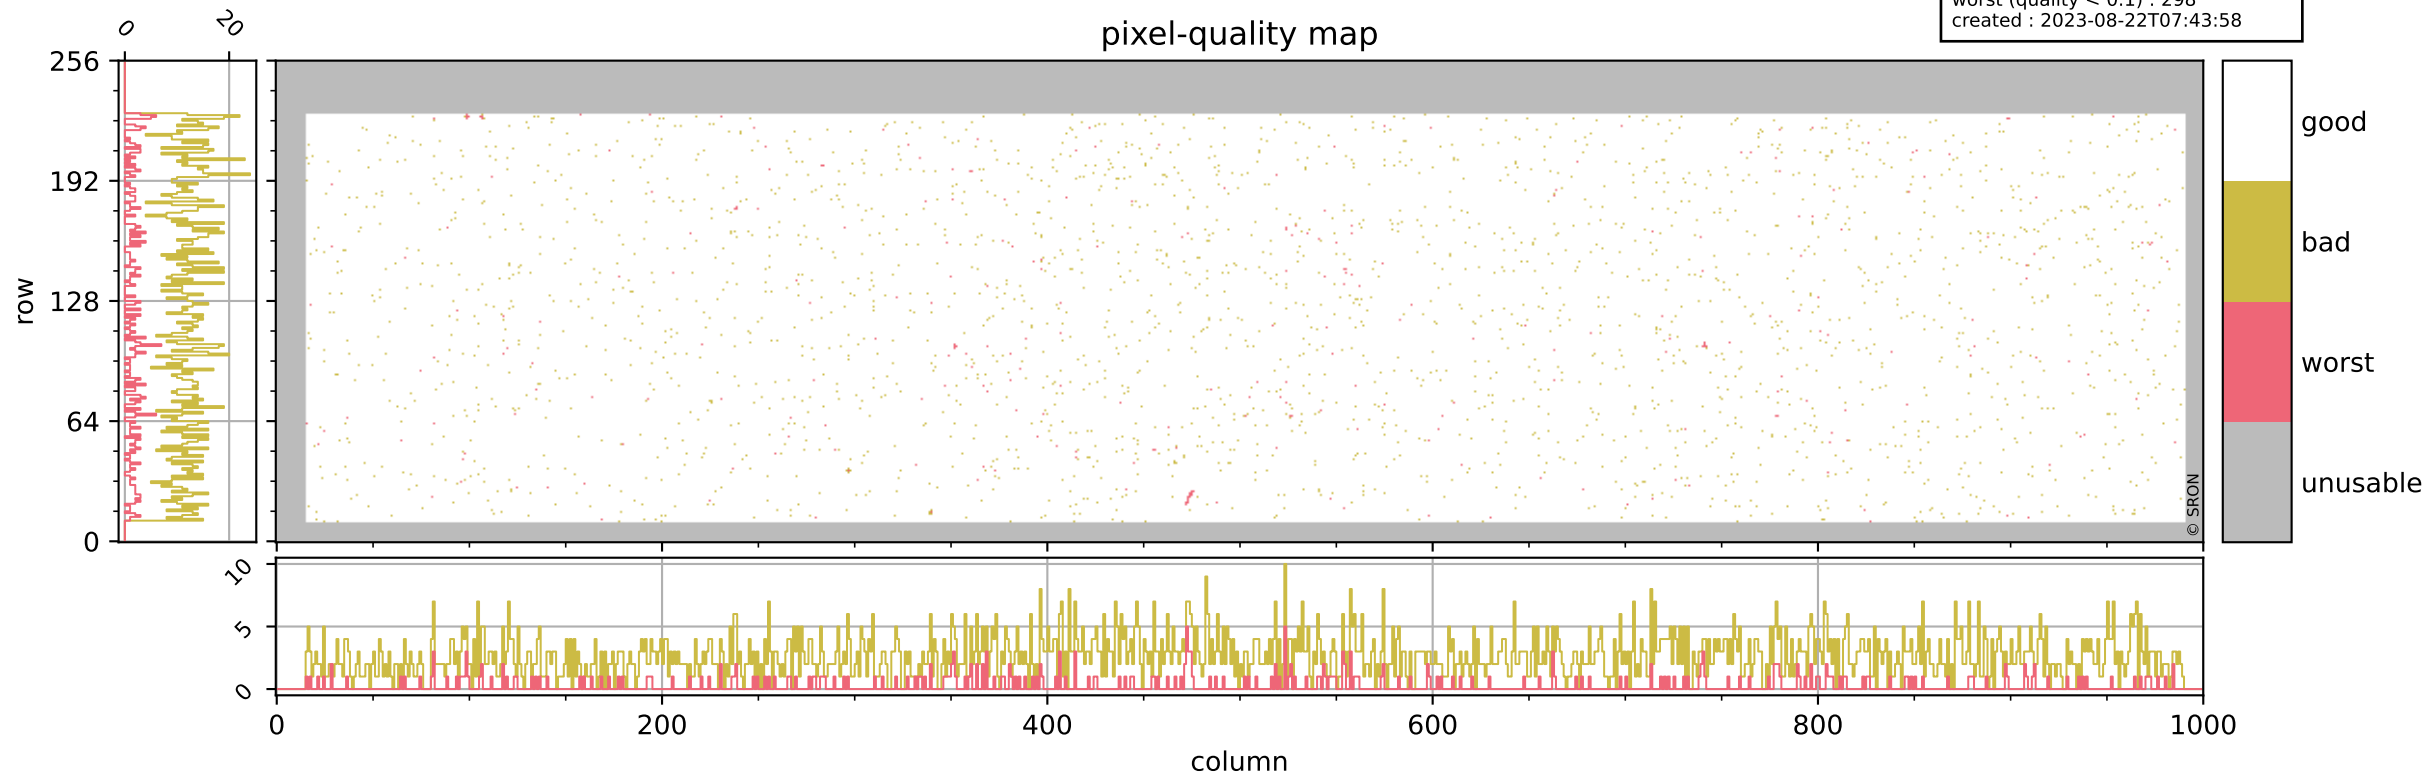

Tropomi SWIR pixel quality (official)

orbits : 18 in [3367, 3412]
coverage : 2018-06-07 / 2018-06-10
bad (quality < 0.8) : 2628
worst (quality < 0.1) : 298
created : 2023-08-22T07:43:58

pixel-quality map

Tropomi SWIR pixel quality (official)

orbits : 18 in [3367, 3412]
coverage : 2018-06-07 / 2018-06-10
bad (quality < 0.8) : 286
worst (quality < 0.1) : 107
created : 2023-08-22T07:43:58

Tropomi SWIR pixel quality (official)

orbits : 18 in [3367, 3412]
coverage : 2018-06-07 / 2018-06-10
bad (quality < 0.8) : 2374
worst (quality < 0.1) : 221
created : 2023-08-22T07:43:58

pixel-quality map (noise average)

Tropomi SWIR pixel quality (official)

orbits : 18 in [3367, 3412]
coverage : 2018-06-07 / 2018-06-10
created : 2023-08-22T07:43:59

Histograms of pixel-quality

Tropomi SWIR pixel quality (official) ground-tracks of Sentinel-5P

orbits : 18 in [3367, 3412]
coverage : 2018-06-07 / 2018-06-10
created : 2023-08-22T07:43:59