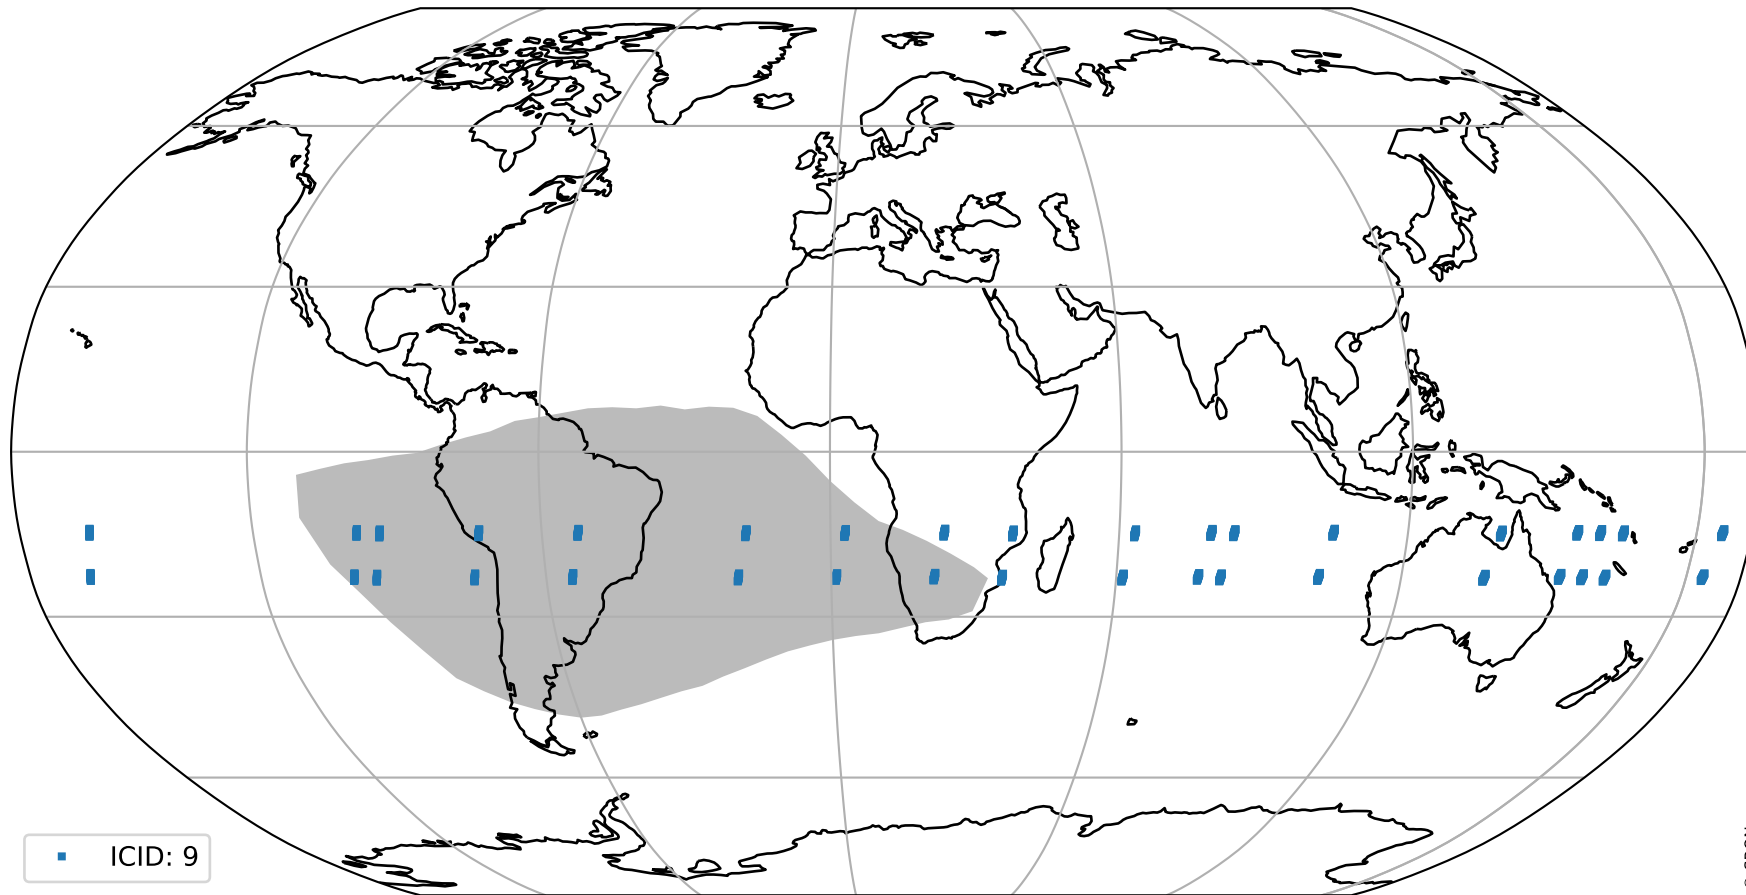

orbits : 18 in [3367, 3412]
coverage : 2018-06-07 / 2018-06-10
bad (quality < 0.8) : 2374
worst (quality < 0.1) : 221
created : 2023-08-22T07:43:58

pixel-quality map (noise average)

Tropomi SWIR pixel quality (official)

orbits : 18 in [3367, 3412]
coverage : 2018-06-07 / 2018-06-10
to good : 363
good to bad : 653
to worst : 87
created : 2023-08-22T07:43:59

total quality compared with SWIR pixel-quality CKD

Tropomi SWIR pixel quality (official)

orbits : 18 in [3367, 3412]
coverage : 2018-06-07 / 2018-06-10
created : 2023-08-22T07:43:59

Histograms of pixel-quality

Tropomi SWIR pixel quality (official) ground-tracks of Sentinel-5P

orbits : 18 in [3367, 3412]
coverage : 2018-06-07 / 2018-06-10
created : 2023-08-22T07:43:59

Tropomi SWIR pixel quality (official)

orbits : [2827, 3412]
coverage : 2018-04-30 / 2018-06-10
created : 2023-08-22T07:44:00

trend of pixel quality & temperatures