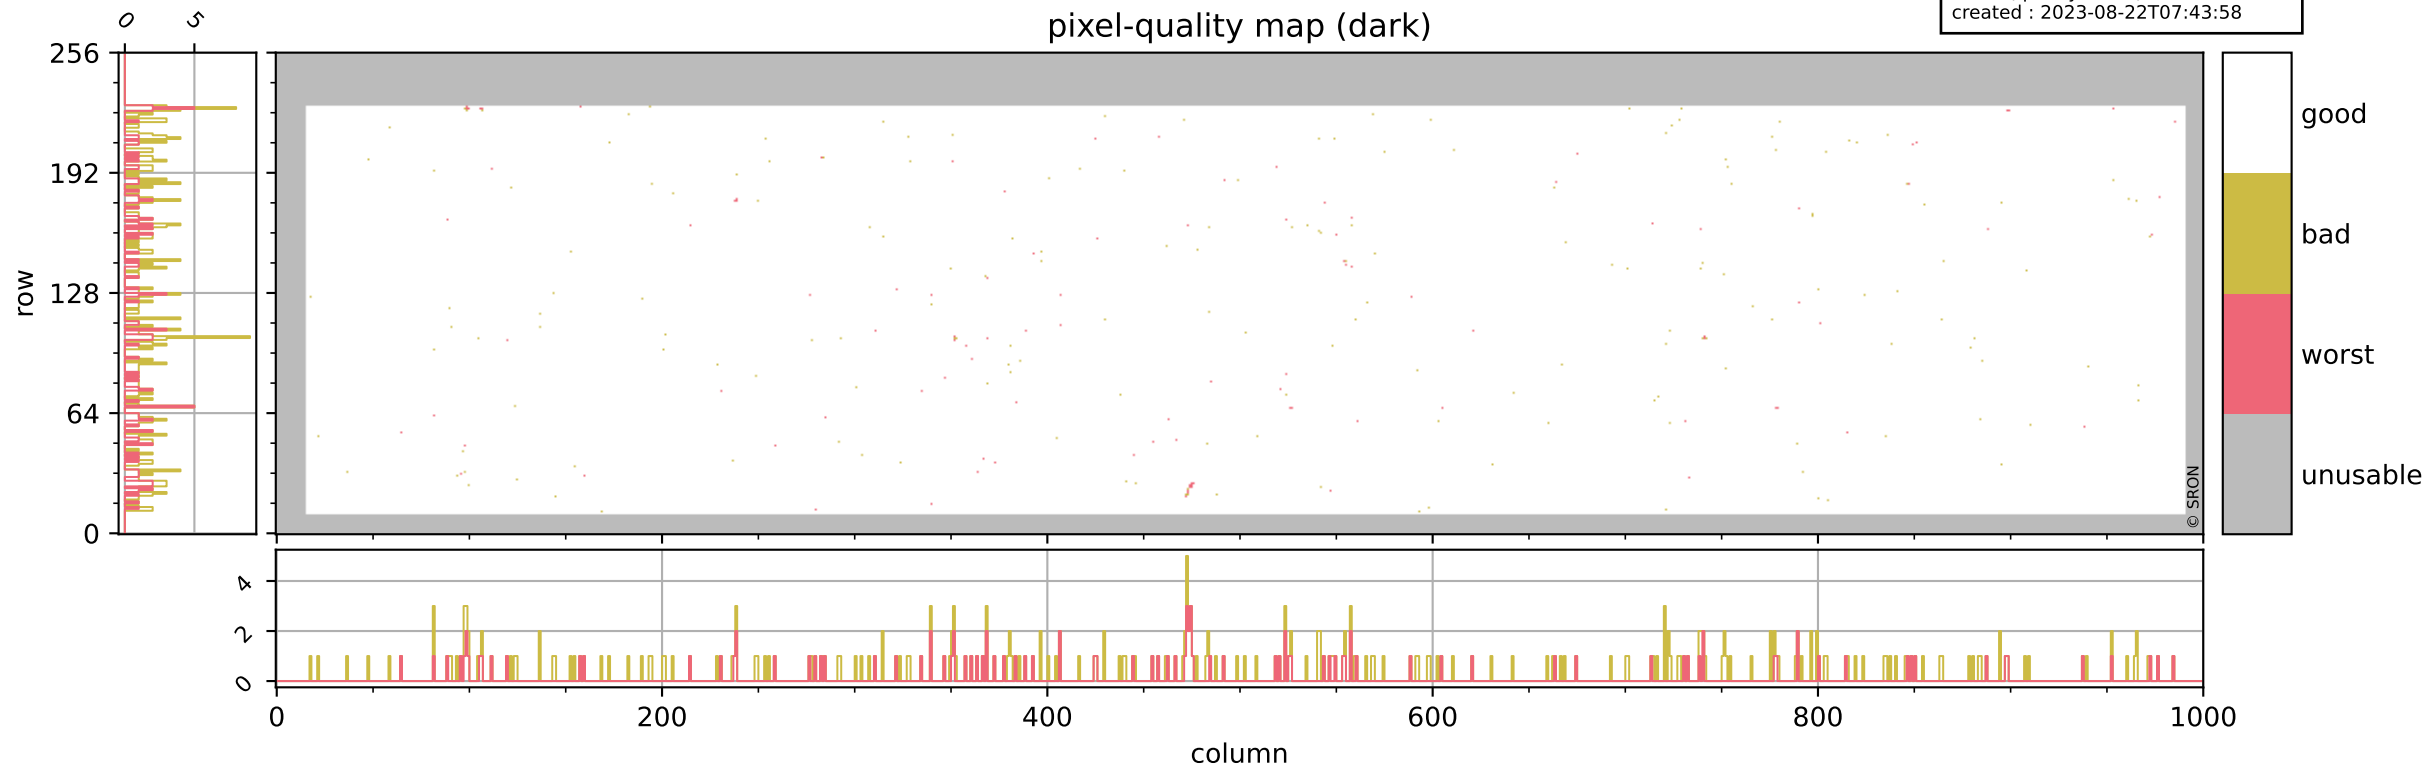

Tropomi SWIR pixel quality (official)

orbits : 18 in [3367, 3412]
coverage : 2018-06-07 / 2018-06-10
bad (quality < 0.8) : 2628
worst (quality < 0.1) : 298
created : 2023-08-22T07:43:58

pixel-quality map

Tropomi SWIR pixel quality (official)

orbits : 18 in [3367, 3412]
coverage : 2018-06-07 / 2018-06-10
bad (quality < 0.8) : 286
worst (quality < 0.1) : 107
created : 2023-08-22T07:43:58

Tropomi SWIR pixel quality (official)

orbits : 18 in [3367, 3412]
coverage : 2018-06-07 / 2018-06-10
bad (quality < 0.8) : 2374
worst (quality < 0.1) : 221
created : 2023-08-22T07:43:58

pixel-quality map (noise average)

Tropomi SWIR pixel quality (official)

orbits : 18 in [3367, 3412]
coverage : 2018-06-07 / 2018-06-10
created : 2023-08-22T07:43:59

Histograms of pixel-quality

Tropomi SWIR pixel quality (official) ground-tracks of Sentinel-5P

orbits : 18 in [3367, 3412]
coverage : 2018-06-07 / 2018-06-10
created : 2023-08-22T07:43:59