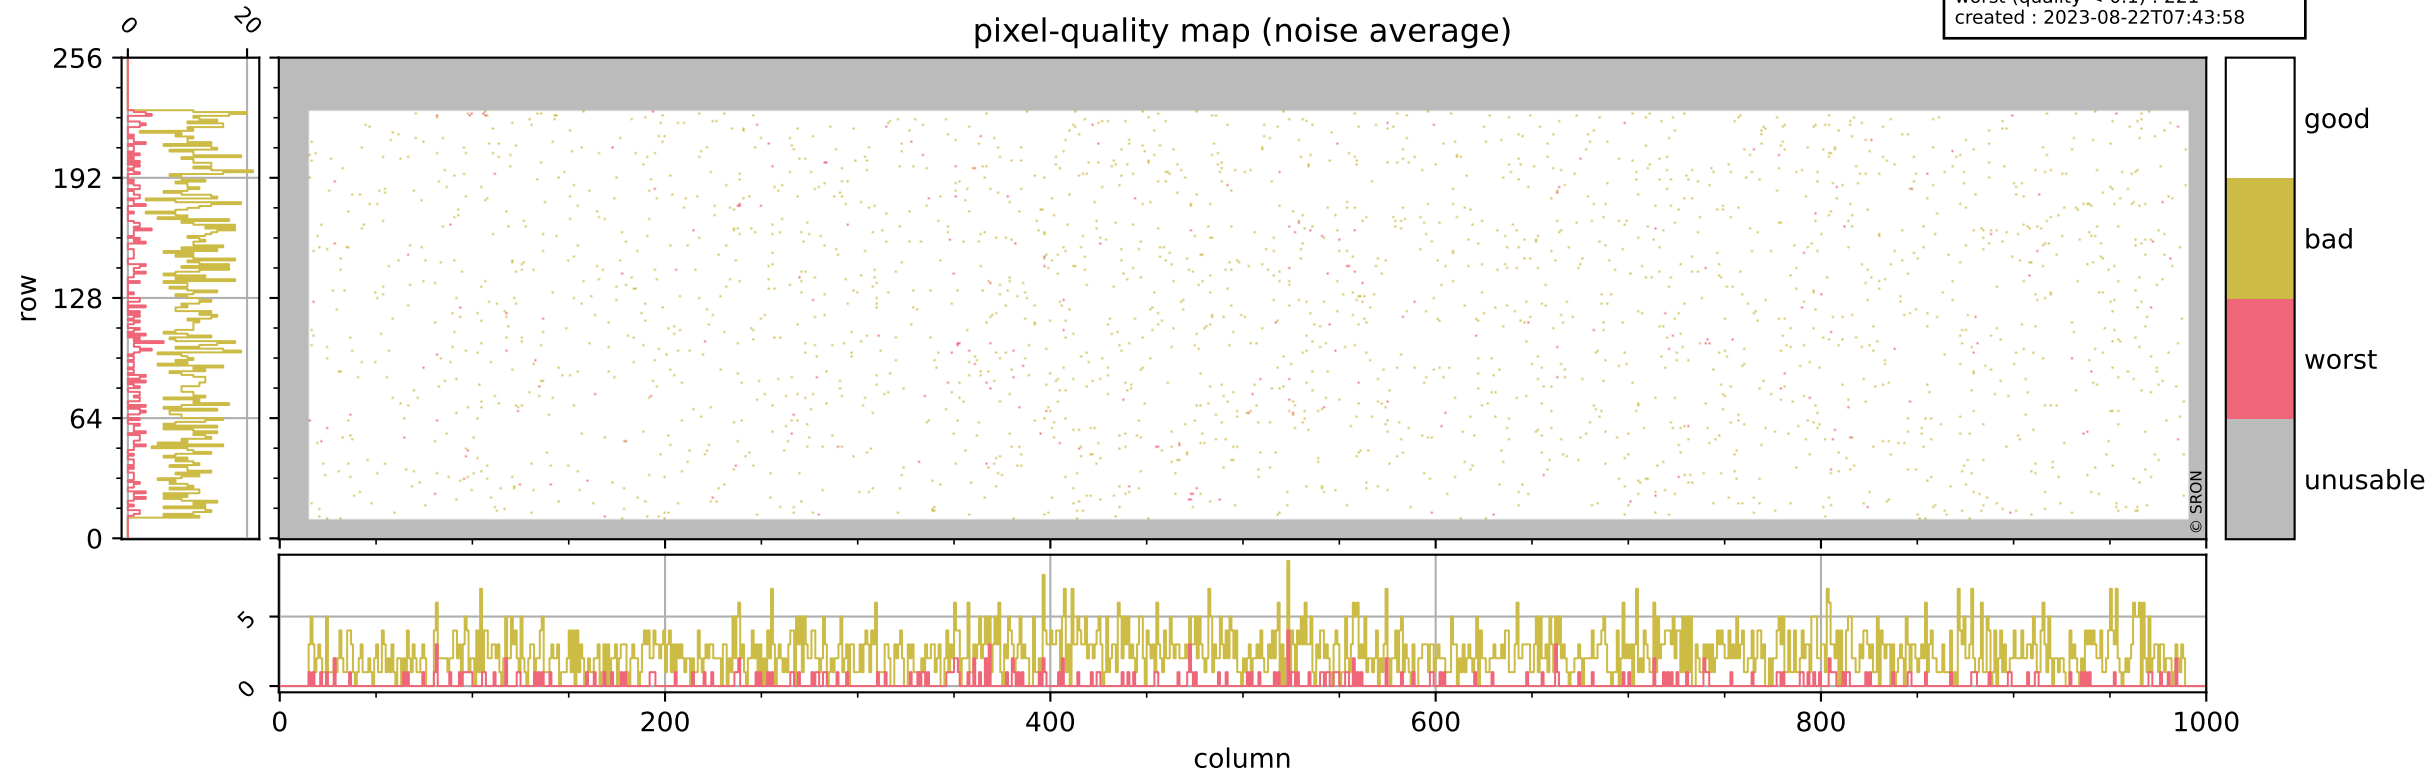

Tropomi SWIR pixel quality (official)

orbits : 18 in [3367, 3412]
coverage : 2018-06-07 / 2018-06-10
bad (quality < 0.8) : 286
worst (quality < 0.1) : 107
created : 2023-08-22T07:43:58

Tropomi SWIR pixel quality (official)

orbits : 18 in [3367, 3412]
coverage : 2018-06-07 / 2018-06-10
bad (quality < 0.8) : 2374
worst (quality < 0.1) : 221
created : 2023-08-22T07:43:58

pixel-quality map (noise average)

Tropomi SWIR pixel quality (official)

orbits : 18 in [3367, 3412]
coverage : 2018-06-07 / 2018-06-10
to good : 363
good to bad : 653
to worst : 87
created : 2023-08-22T07:43:59

total quality compared with SWIR pixel-quality CKD

Tropomi SWIR pixel quality (official)

orbits : 18 in [3367, 3412]
coverage : 2018-06-07 / 2018-06-10
created : 2023-08-22T07:43:59

Histograms of pixel-quality

Tropomi SWIR pixel quality (official) ground-tracks of Sentinel-5P

orbits : 18 in [3367, 3412]
coverage : 2018-06-07 / 2018-06-10
created : 2023-08-22T07:43:59