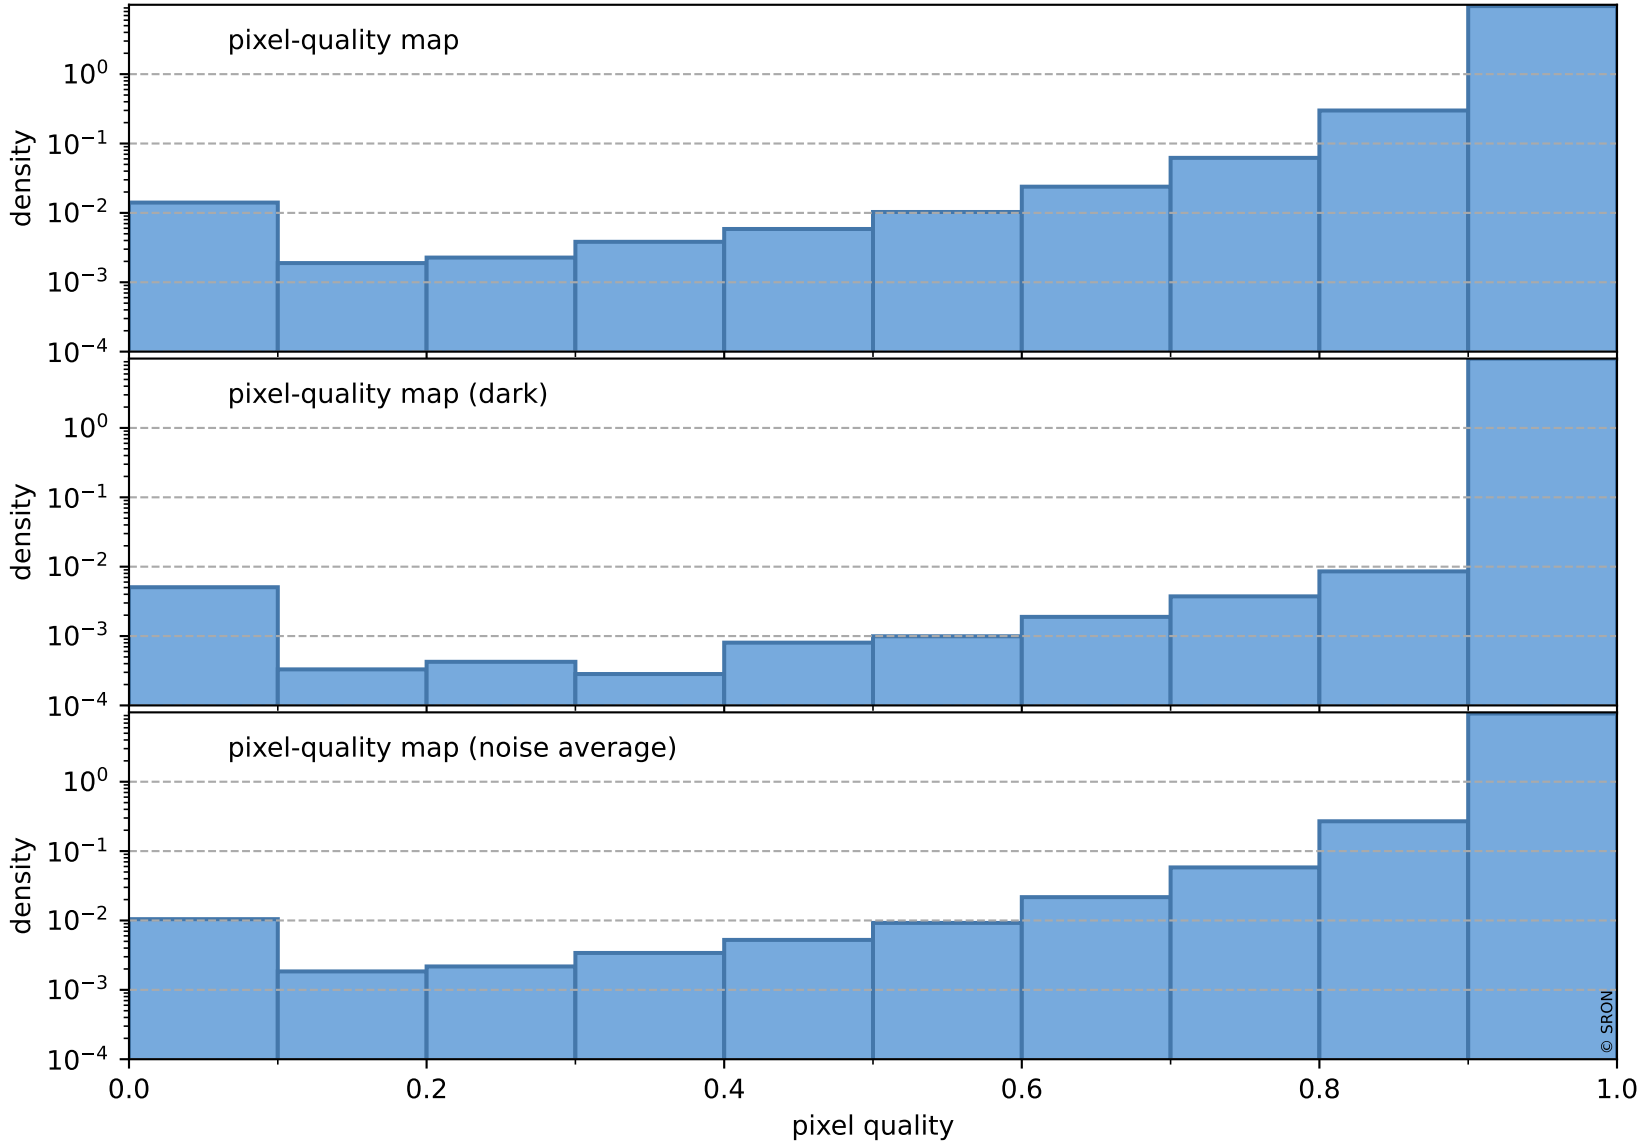

orbits : 18 in [3367, 3412]
coverage : 2018-06-07 / 2018-06-10
bad (quality < 0.8) : 2374
worst (quality < 0.1) : 221
created : 2023-08-22T07:43:58

pixel-quality map (noise average)

Tropomi SWIR pixel quality (official)

orbits : 18 in [3367, 3412]
coverage : 2018-06-07 / 2018-06-10
to good : 363
good to bad : 653
to worst : 87
created : 2023-08-22T07:43:59

total quality compared with SWIR pixel-quality CKD

Tropomi SWIR pixel quality (official)

orbits : 18 in [3367, 3412]
coverage : 2018-06-07 / 2018-06-10
created : 2023-08-22T07:43:59

Histograms of pixel-quality

Tropomi SWIR pixel quality (official) ground-tracks of Sentinel-5P

orbits : 18 in [3367, 3412]
coverage : 2018-06-07 / 2018-06-10
created : 2023-08-22T07:43:59

Tropomi SWIR pixel quality (official)

orbits : [2827, 3412]
coverage : 2018-04-30 / 2018-06-10
created : 2023-08-22T07:44:00

trend of pixel quality & temperatures