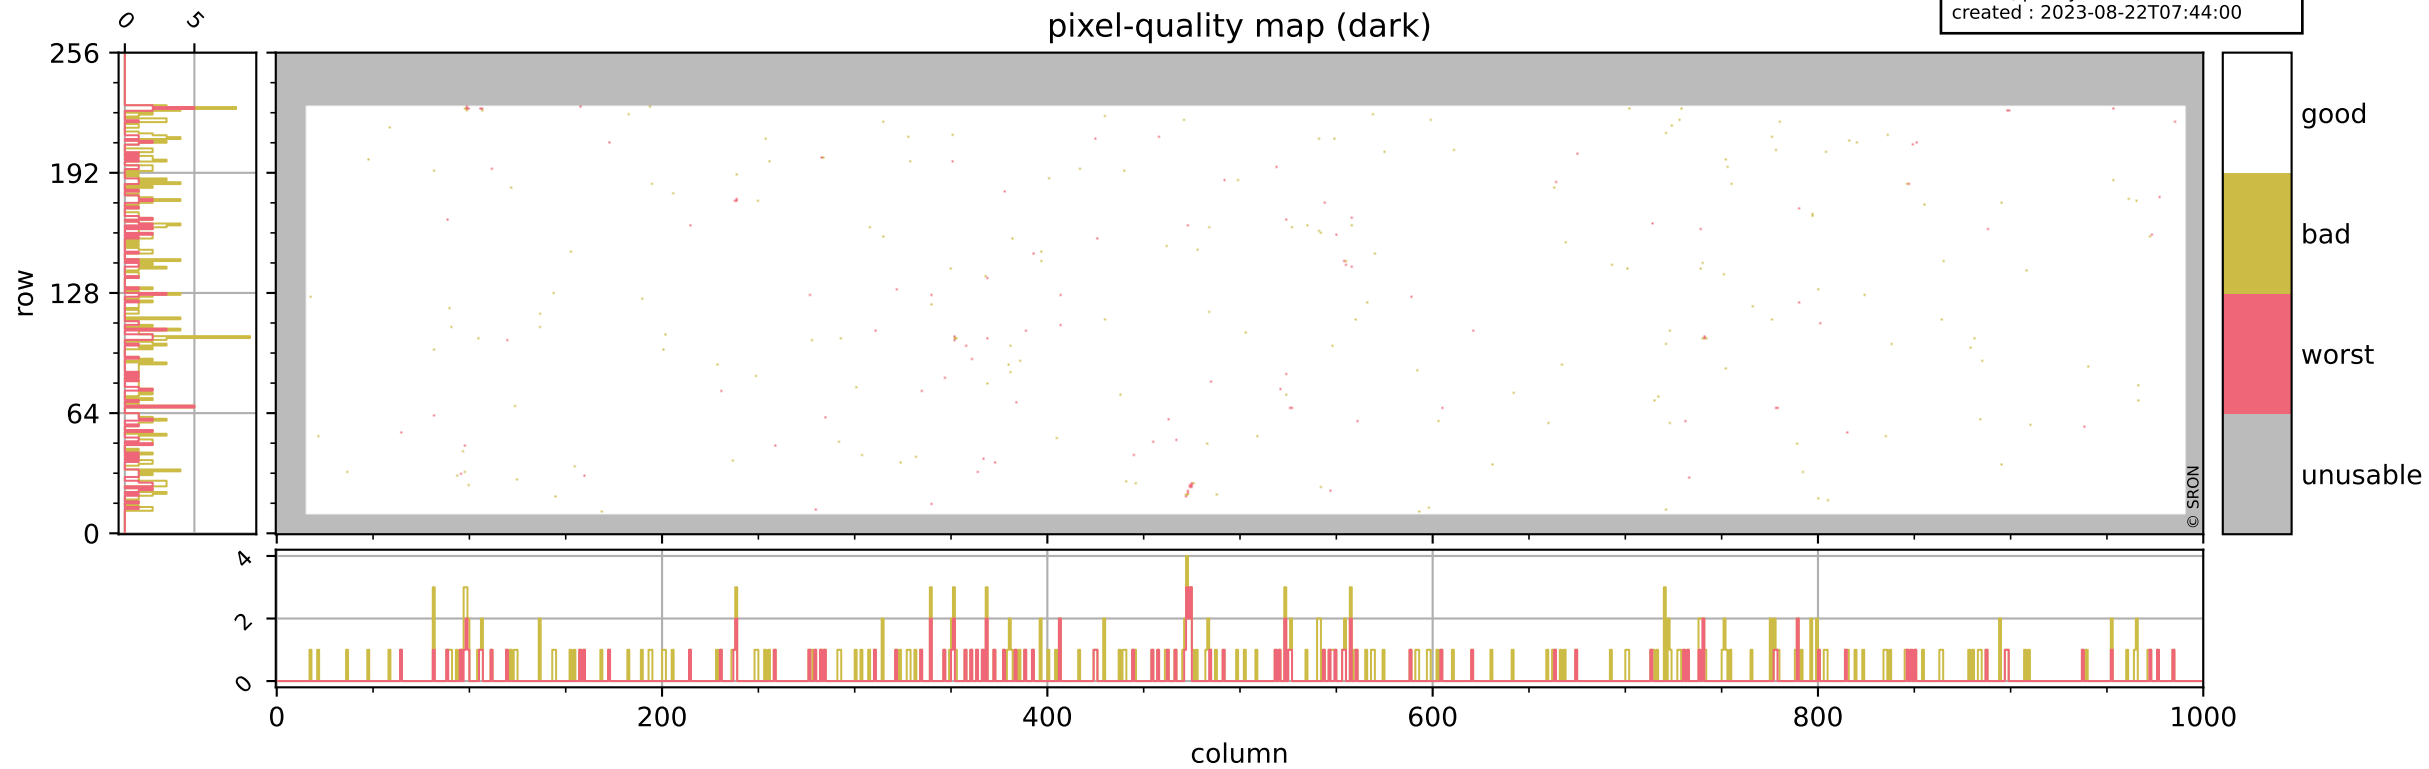

Tropomi SWIR pixel quality (official)

orbits : 19 in [3382, 3427]
coverage : 2018-06-08 / 2018-06-11
bad (quality < 0.8) : 2603
worst (quality < 0.1) : 303
created : 2023-08-22T07:44:00

pixel-quality map

Tropomi SWIR pixel quality (official)

orbits : 19 in [3382, 3427]
coverage : 2018-06-08 / 2018-06-11
bad (quality < 0.8) : 285
worst (quality < 0.1) : 107
created : 2023-08-22T07:44:00

Tropomi SWIR pixel quality (official)

orbits : 19 in [3382, 3427]
coverage : 2018-06-08 / 2018-06-11
bad (quality < 0.8) : 2343
worst (quality < 0.1) : 224
created : 2023-08-22T07:44:01

Tropomi SWIR pixel quality (official)

orbits : 19 in [3382, 3427]
coverage : 2018-06-08 / 2018-06-11
to good : 363
good to bad : 623
to worst : 92
created : 2023-08-22T07:44:01

Tropomi SWIR pixel quality (official) ground-tracks of Sentinel-5P

orbits : 19 in [3382, 3427]
coverage : 2018-06-08 / 2018-06-11
created : 2023-08-22T07:44:01

Tropomi SWIR pixel quality (official)

orbits : [2827, 3427]
coverage : 2018-04-30 / 2018-06-11
created : 2023-08-22T07:44:02