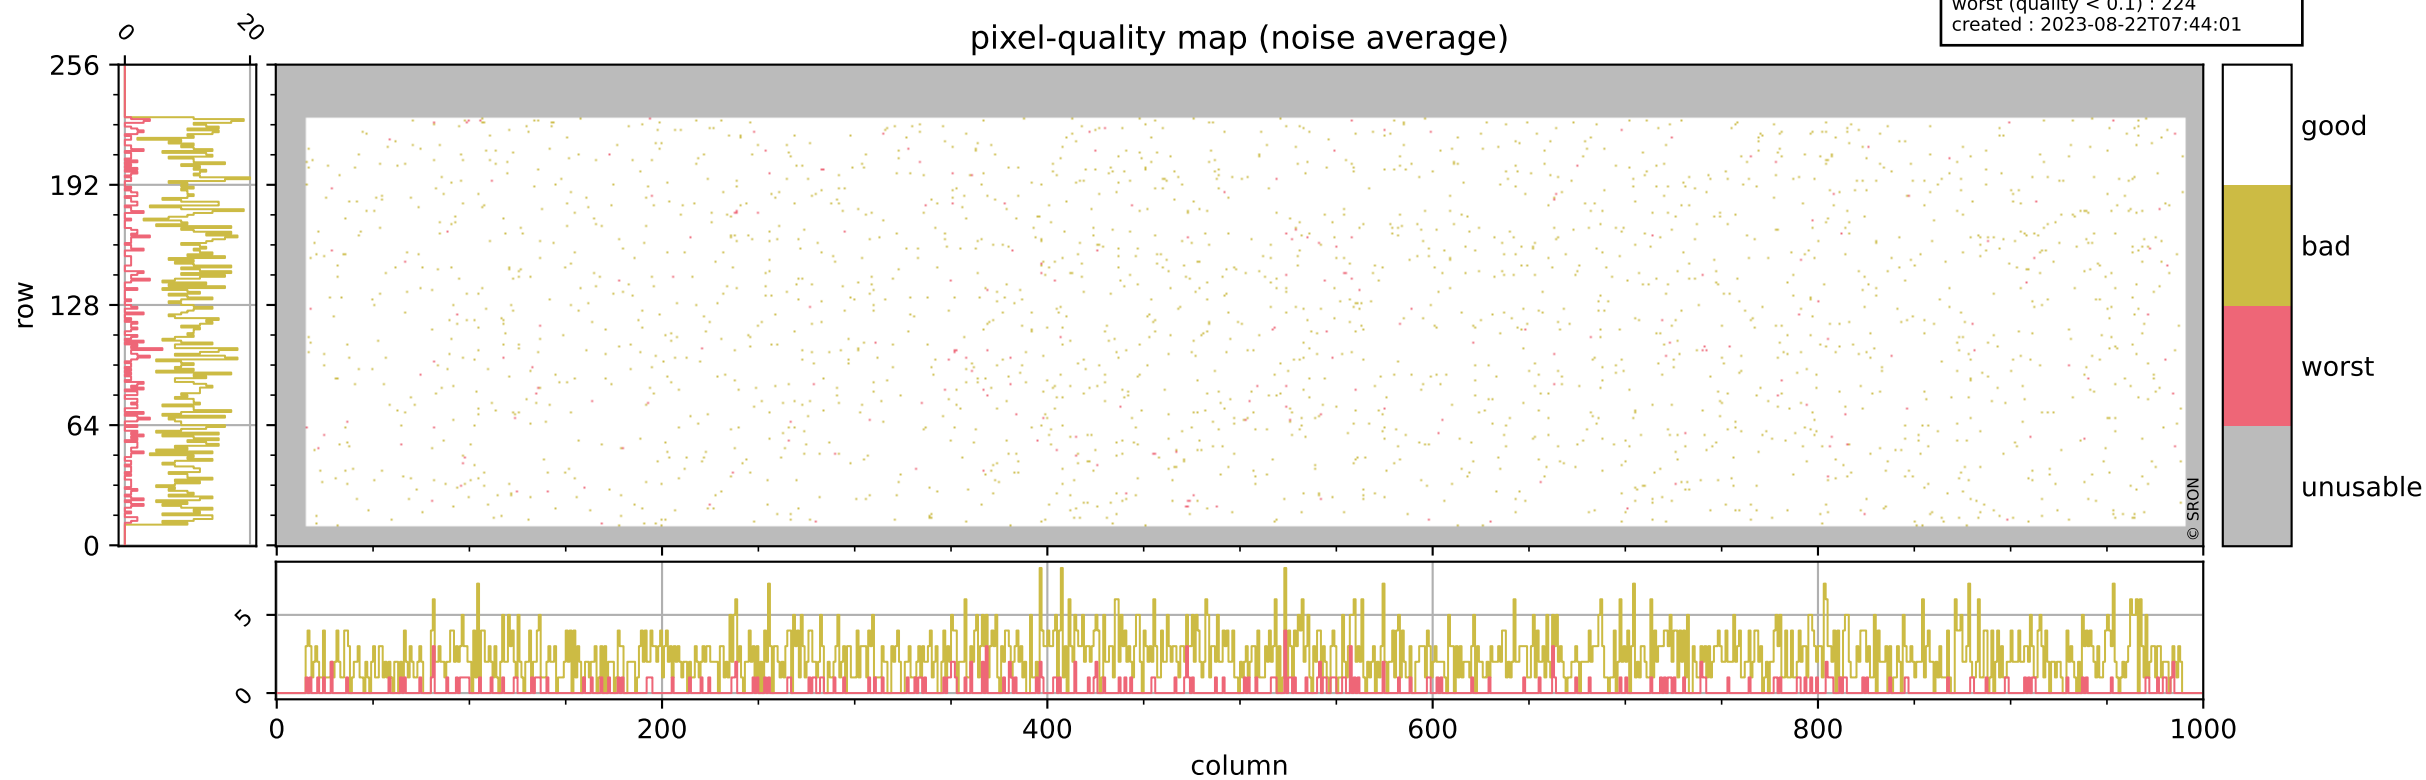

Tropomi SWIR pixel quality (official)

orbits : 19 in [3382, 3427]
coverage : 2018-06-08 / 2018-06-11
bad (quality < 0.8) : 2603
worst (quality < 0.1) : 303
created : 2023-08-22T07:44:00

pixel-quality map

Tropomi SWIR pixel quality (official)

orbits : 19 in [3382, 3427]
coverage : 2018-06-08 / 2018-06-11
bad (quality < 0.8) : 285
worst (quality < 0.1) : 107
created : 2023-08-22T07:44:00

Tropomi SWIR pixel quality (official)

orbits : 19 in [3382, 3427]
coverage : 2018-06-08 / 2018-06-11
bad (quality < 0.8) : 2343
worst (quality < 0.1) : 224
created : 2023-08-22T07:44:01

Tropomi SWIR pixel quality (official)

orbits : 19 in [3382, 3427]
coverage : 2018-06-08 / 2018-06-11
to good : 363
good to bad : 623
to worst : 92
created : 2023-08-22T07:44:01

Tropomi SWIR pixel quality (official) ground-tracks of Sentinel-5P

orbits : 19 in [3382, 3427]
coverage : 2018-06-08 / 2018-06-11
created : 2023-08-22T07:44:01

Tropomi SWIR pixel quality (official)

orbits : [2827, 3427]
coverage : 2018-04-30 / 2018-06-11
created : 2023-08-22T07:44:02