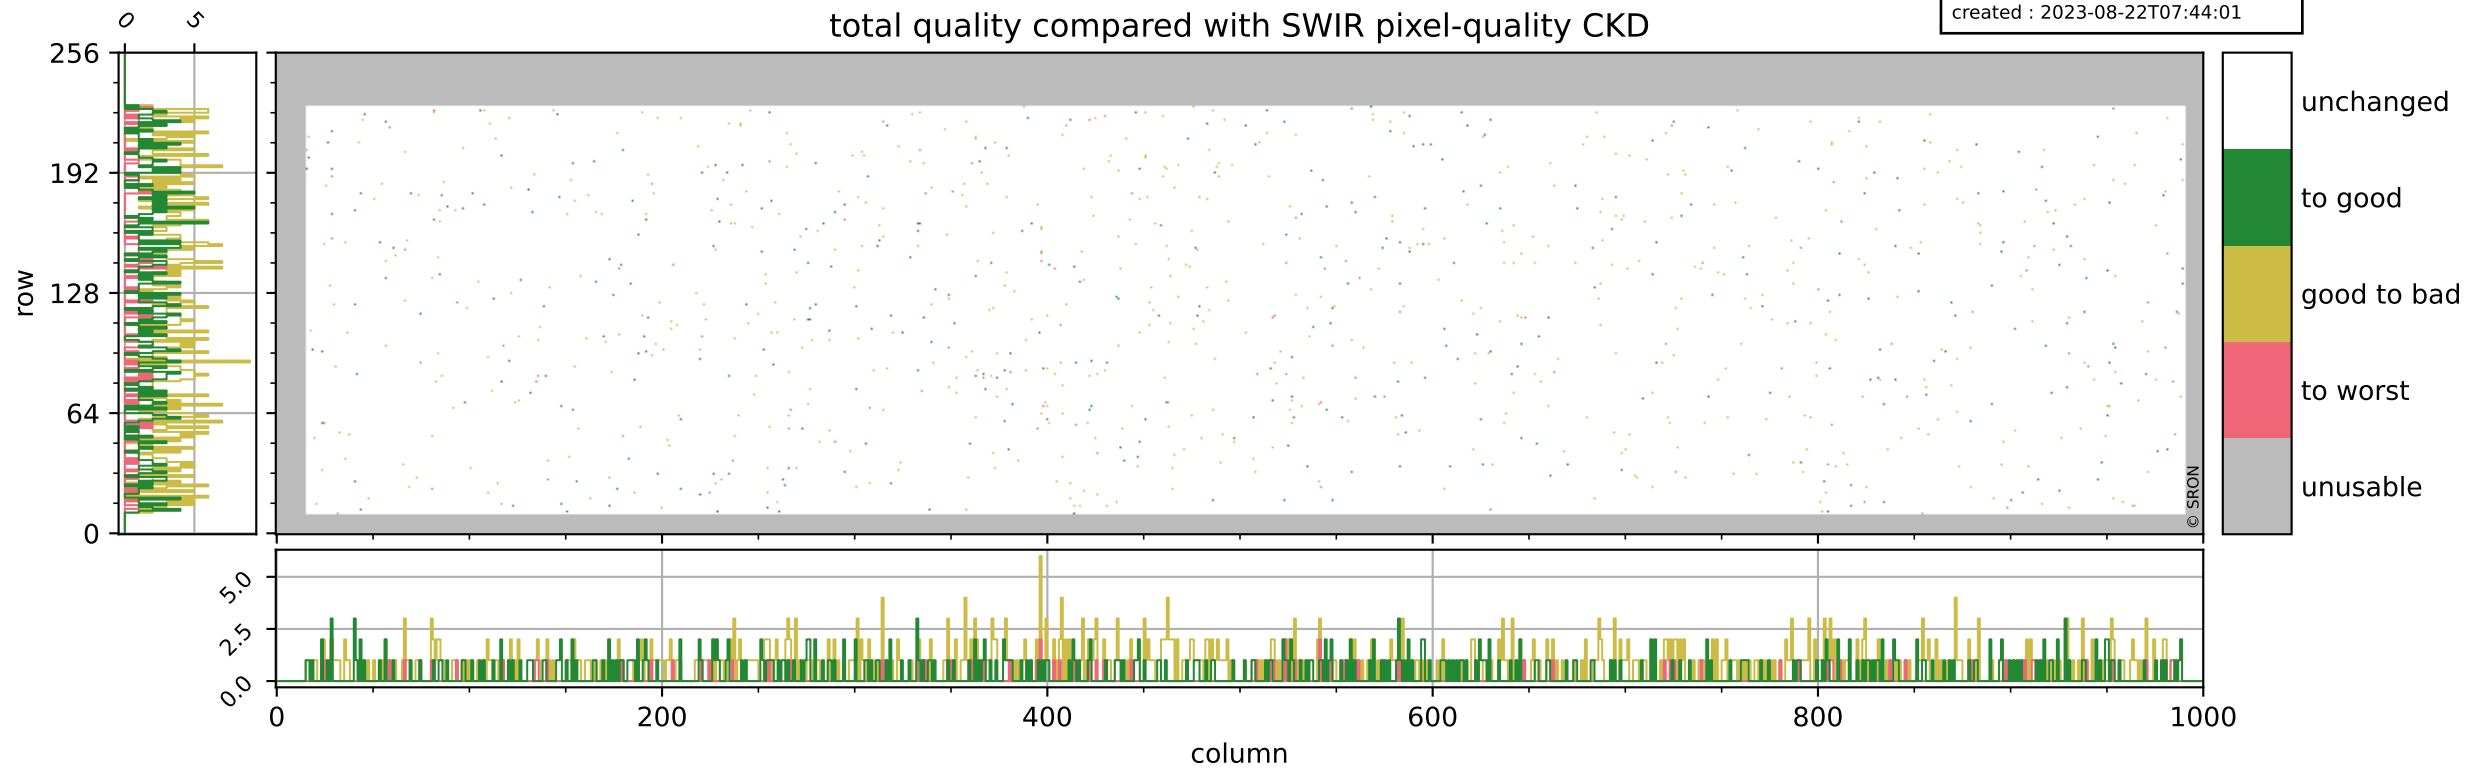

Tropomi SWIR pixel quality (official)

orbits : 19 in [3382, 3427]
coverage : 2018-06-08 / 2018-06-11
bad (quality < 0.8) : 285
worst (quality < 0.1) : 107
created : 2023-08-22T07:44:00

Tropomi SWIR pixel quality (official)

orbits : 19 in [3382, 3427]
coverage : 2018-06-08 / 2018-06-11
bad (quality < 0.8) : 2343
worst (quality < 0.1) : 224
created : 2023-08-22T07:44:01

Tropomi SWIR pixel quality (official)

orbits : 19 in [3382, 3427]
coverage : 2018-06-08 / 2018-06-11
to good : 363
good to bad : 623
to worst : 92
created : 2023-08-22T07:44:01

total quality compared with SWIR pixel-quality CKD

Tropomi SWIR pixel quality (official)

orbits : 19 in [3382, 3427]
coverage : 2018-06-08 / 2018-06-11
created : 2023-08-22T07:44:01

Histograms of pixel-quality

Tropomi SWIR pixel quality (official) ground-tracks of Sentinel-5P

orbits : 19 in [3382, 3427]
coverage : 2018-06-08 / 2018-06-11
created : 2023-08-22T07:44:01

Tropomi SWIR pixel quality (official)

orbits : [2827, 3427]
coverage : 2018-04-30 / 2018-06-11
created : 2023-08-22T07:44:02