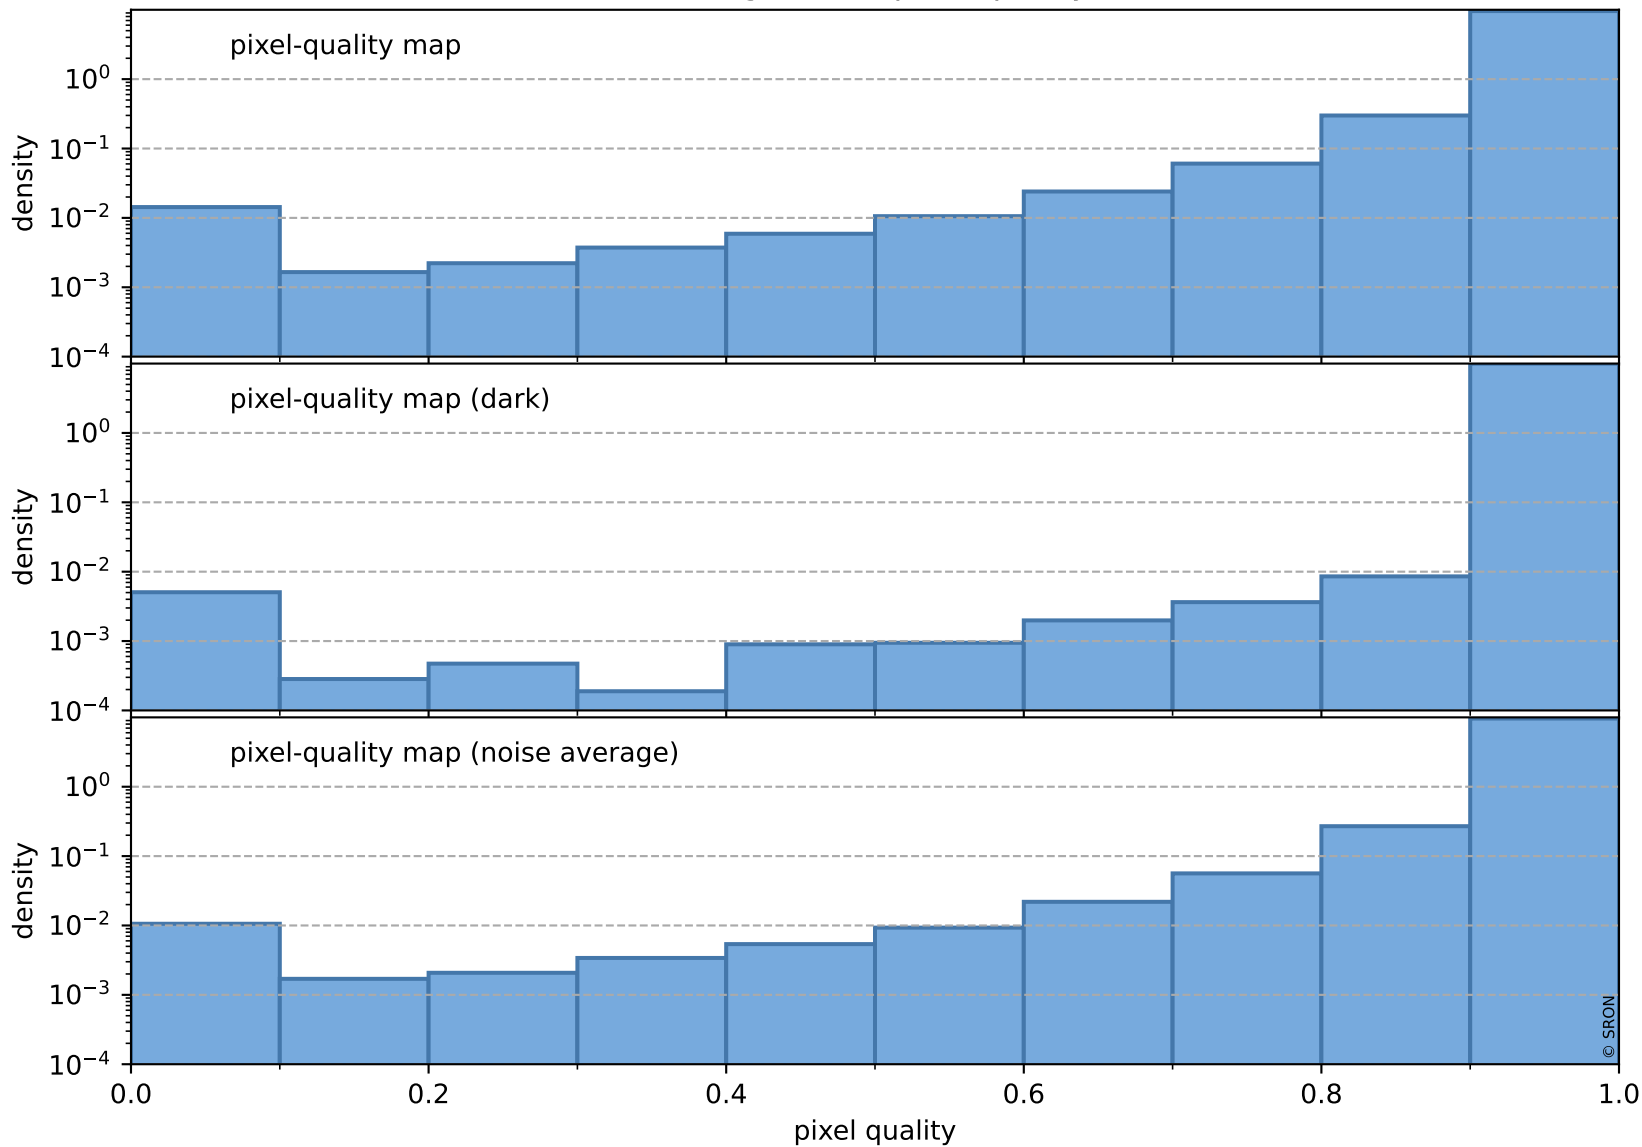

Tropomi SWIR pixel quality (official)

orbits : 19 in [3382, 3427]
coverage : 2018-06-08 / 2018-06-11
bad (quality < 0.8) : 285
worst (quality < 0.1) : 107
created : 2023-08-22T07:44:00

Tropomi SWIR pixel quality (official)

orbits : 19 in [3382, 3427]
coverage : 2018-06-08 / 2018-06-11
bad (quality < 0.8) : 2343
worst (quality < 0.1) : 224
created : 2023-08-22T07:44:01

Tropomi SWIR pixel quality (official)

orbits : 19 in [3382, 3427]
coverage : 2018-06-08 / 2018-06-11
to good : 363
good to bad : 623
to worst : 92
created : 2023-08-22T07:44:01

total quality compared with SWIR pixel-quality CKD

Tropomi SWIR pixel quality (official)

orbits : 19 in [3382, 3427]
coverage : 2018-06-08 / 2018-06-11
created : 2023-08-22T07:44:01

Histograms of pixel-quality

Tropomi SWIR pixel quality (official) ground-tracks of Sentinel-5P

orbits : 19 in [3382, 3427]
coverage : 2018-06-08 / 2018-06-11
created : 2023-08-22T07:44:01

Tropomi SWIR pixel quality (official)

orbits : [2827, 3427]
coverage : 2018-04-30 / 2018-06-11
created : 2023-08-22T07:44:02