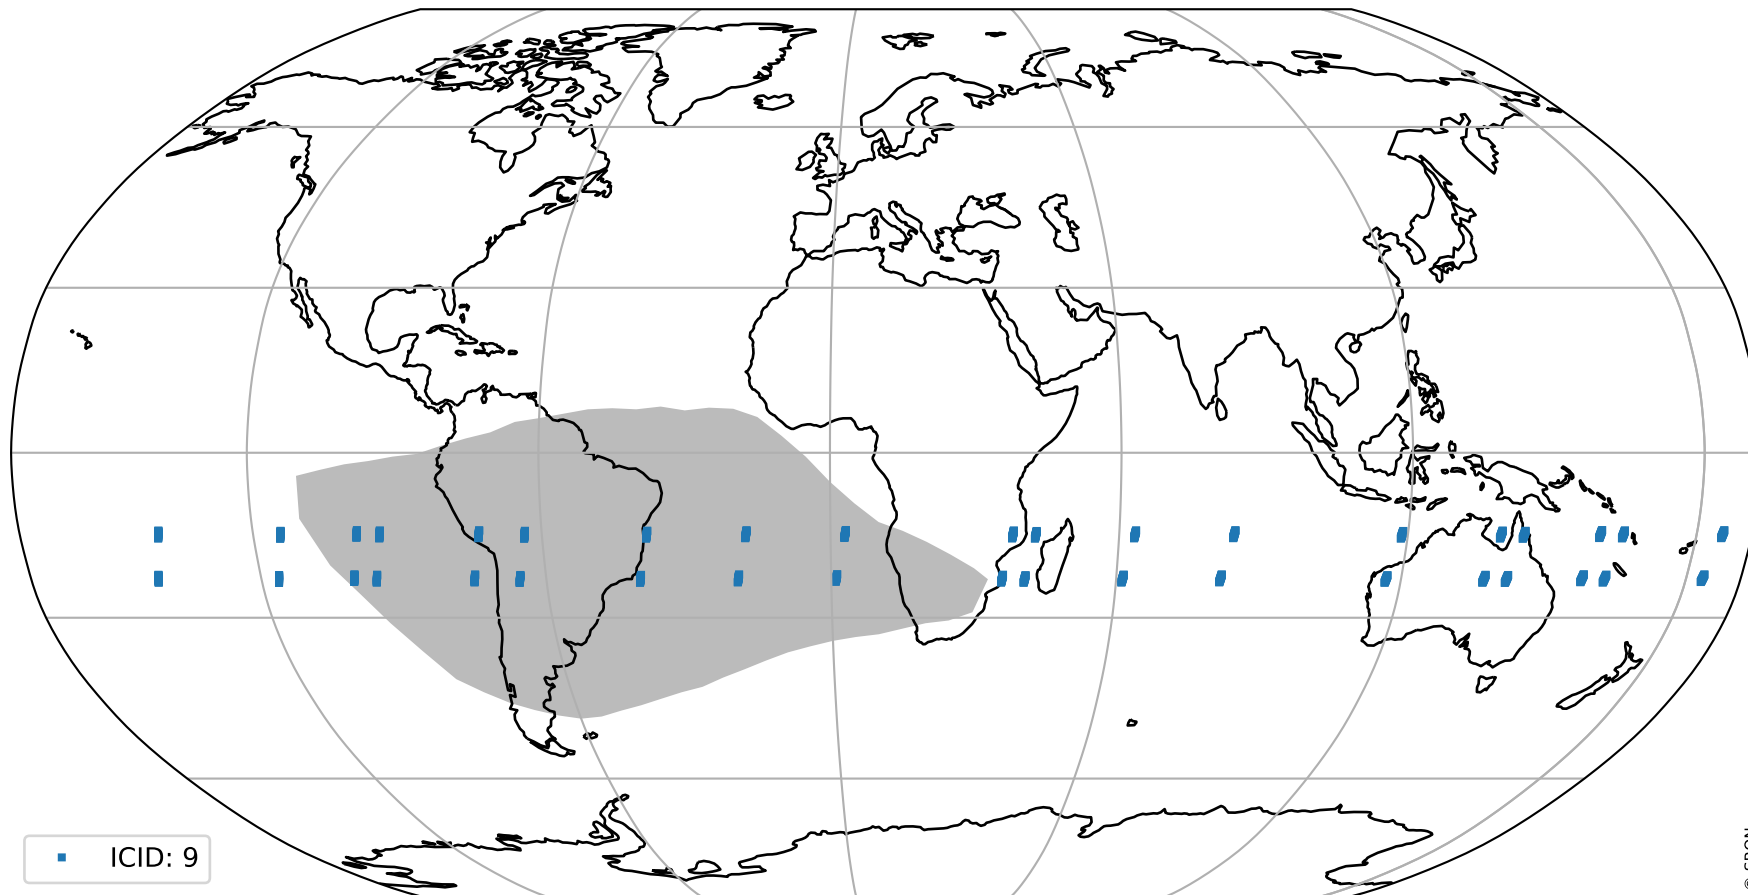

orbits : 19 in [3382, 3427]
coverage : 2018-06-08 / 2018-06-11
bad (quality < 0.8) : 2343
worst (quality < 0.1) : 224
created : 2023-08-22T07:44:01

Tropomi SWIR pixel quality (official)

orbits : 19 in [3382, 3427]
coverage : 2018-06-08 / 2018-06-11
to good : 363
good to bad : 623
to worst : 92
created : 2023-08-22T07:44:01

total quality compared with SWIR pixel-quality CKD

Tropomi SWIR pixel quality (official)

orbits : 19 in [3382, 3427]
coverage : 2018-06-08 / 2018-06-11
created : 2023-08-22T07:44:01

Histograms of pixel-quality

Tropomi SWIR pixel quality (official) ground-tracks of Sentinel-5P

orbits : 19 in [3382, 3427]
coverage : 2018-06-08 / 2018-06-11
created : 2023-08-22T07:44:01

Tropomi SWIR pixel quality (official)

orbits : [2827, 3427]
coverage : 2018-04-30 / 2018-06-11
created : 2023-08-22T07:44:02