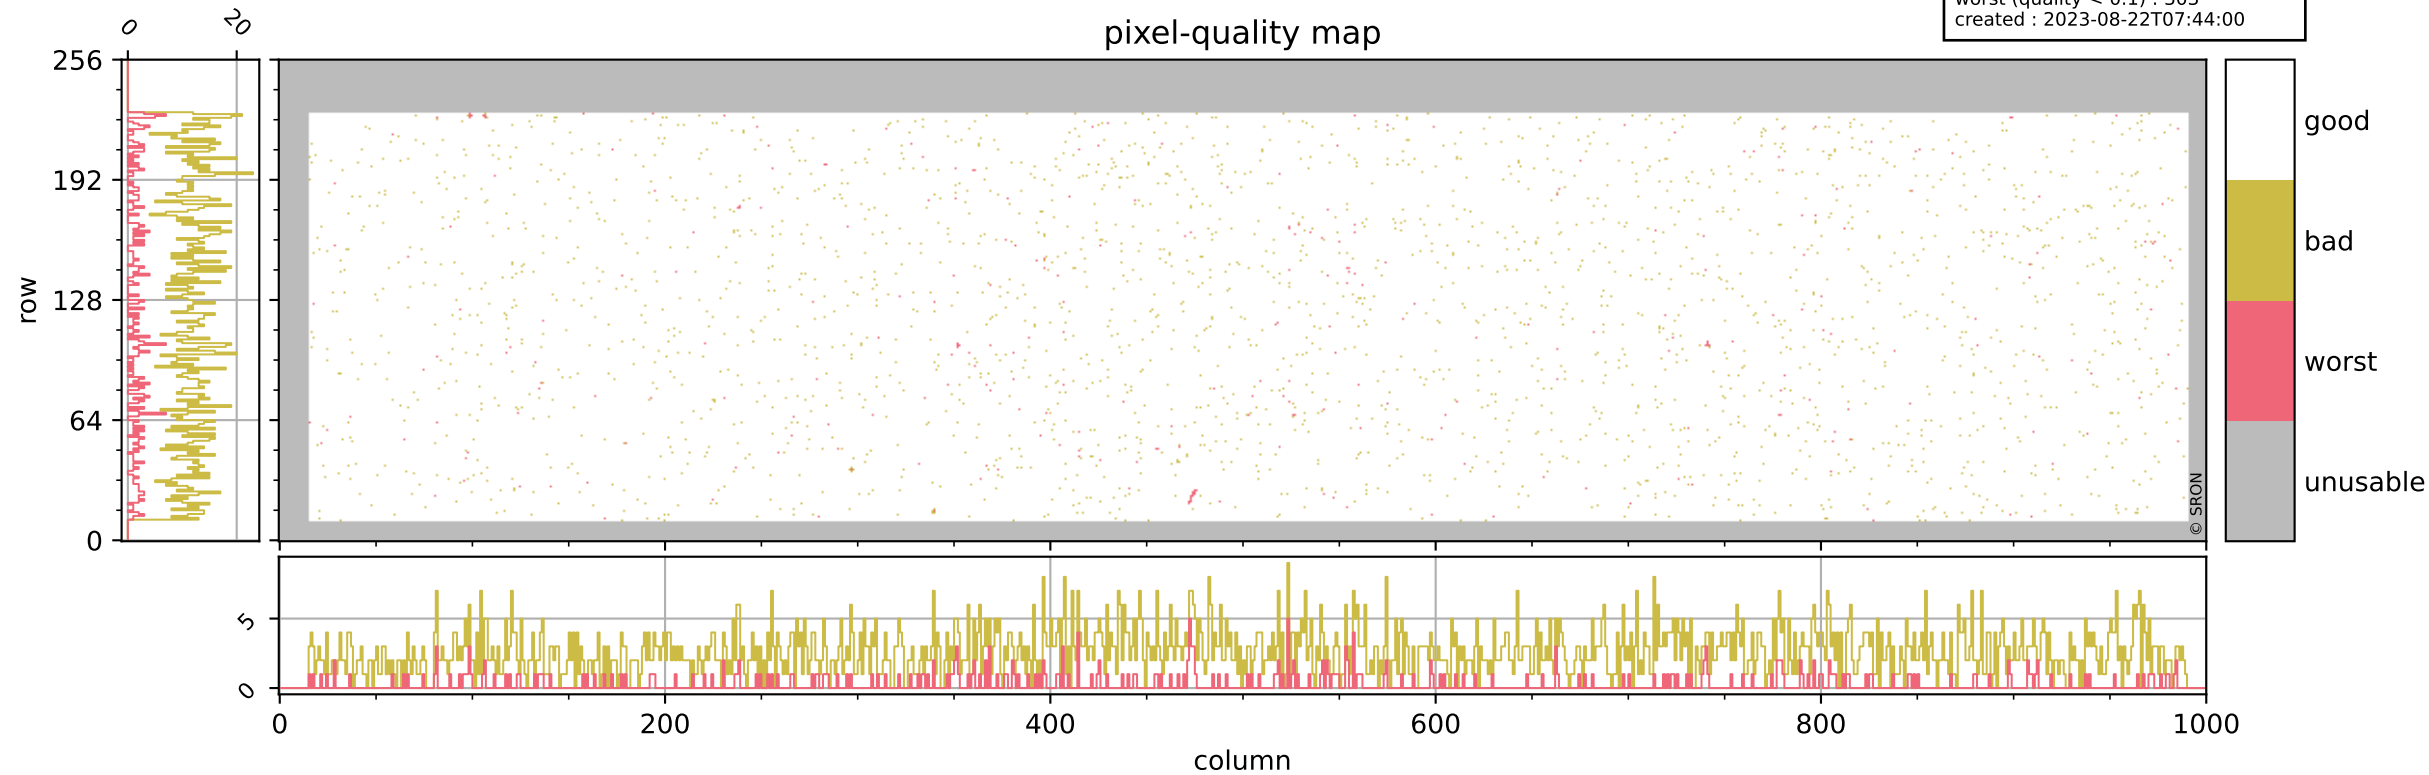

Tropomi SWIR pixel quality (official)

orbits : 19 in [3382, 3427]
coverage : 2018-06-08 / 2018-06-11
bad (quality < 0.8) : 2603
worst (quality < 0.1) : 303
created : 2023-08-22T07:44:00

pixel-quality map

Tropomi SWIR pixel quality (official)

orbits : 19 in [3382, 3427]
coverage : 2018-06-08 / 2018-06-11
bad (quality < 0.8) : 285
worst (quality < 0.1) : 107
created : 2023-08-22T07:44:00

Tropomi SWIR pixel quality (official)

orbits : 19 in [3382, 3427]
coverage : 2018-06-08 / 2018-06-11
bad (quality < 0.8) : 2343
worst (quality < 0.1) : 224
created : 2023-08-22T07:44:01

Tropomi SWIR pixel quality (official)

orbits : 19 in [3382, 3427]
coverage : 2018-06-08 / 2018-06-11
to good : 363
good to bad : 623
to worst : 92
created : 2023-08-22T07:44:01

Tropomi SWIR pixel quality (official) ground-tracks of Sentinel-5P

orbits : 19 in [3382, 3427]
coverage : 2018-06-08 / 2018-06-11
created : 2023-08-22T07:44:01

Tropomi SWIR pixel quality (official)

orbits : [2827, 3427]
coverage : 2018-04-30 / 2018-06-11
created : 2023-08-22T07:44:02