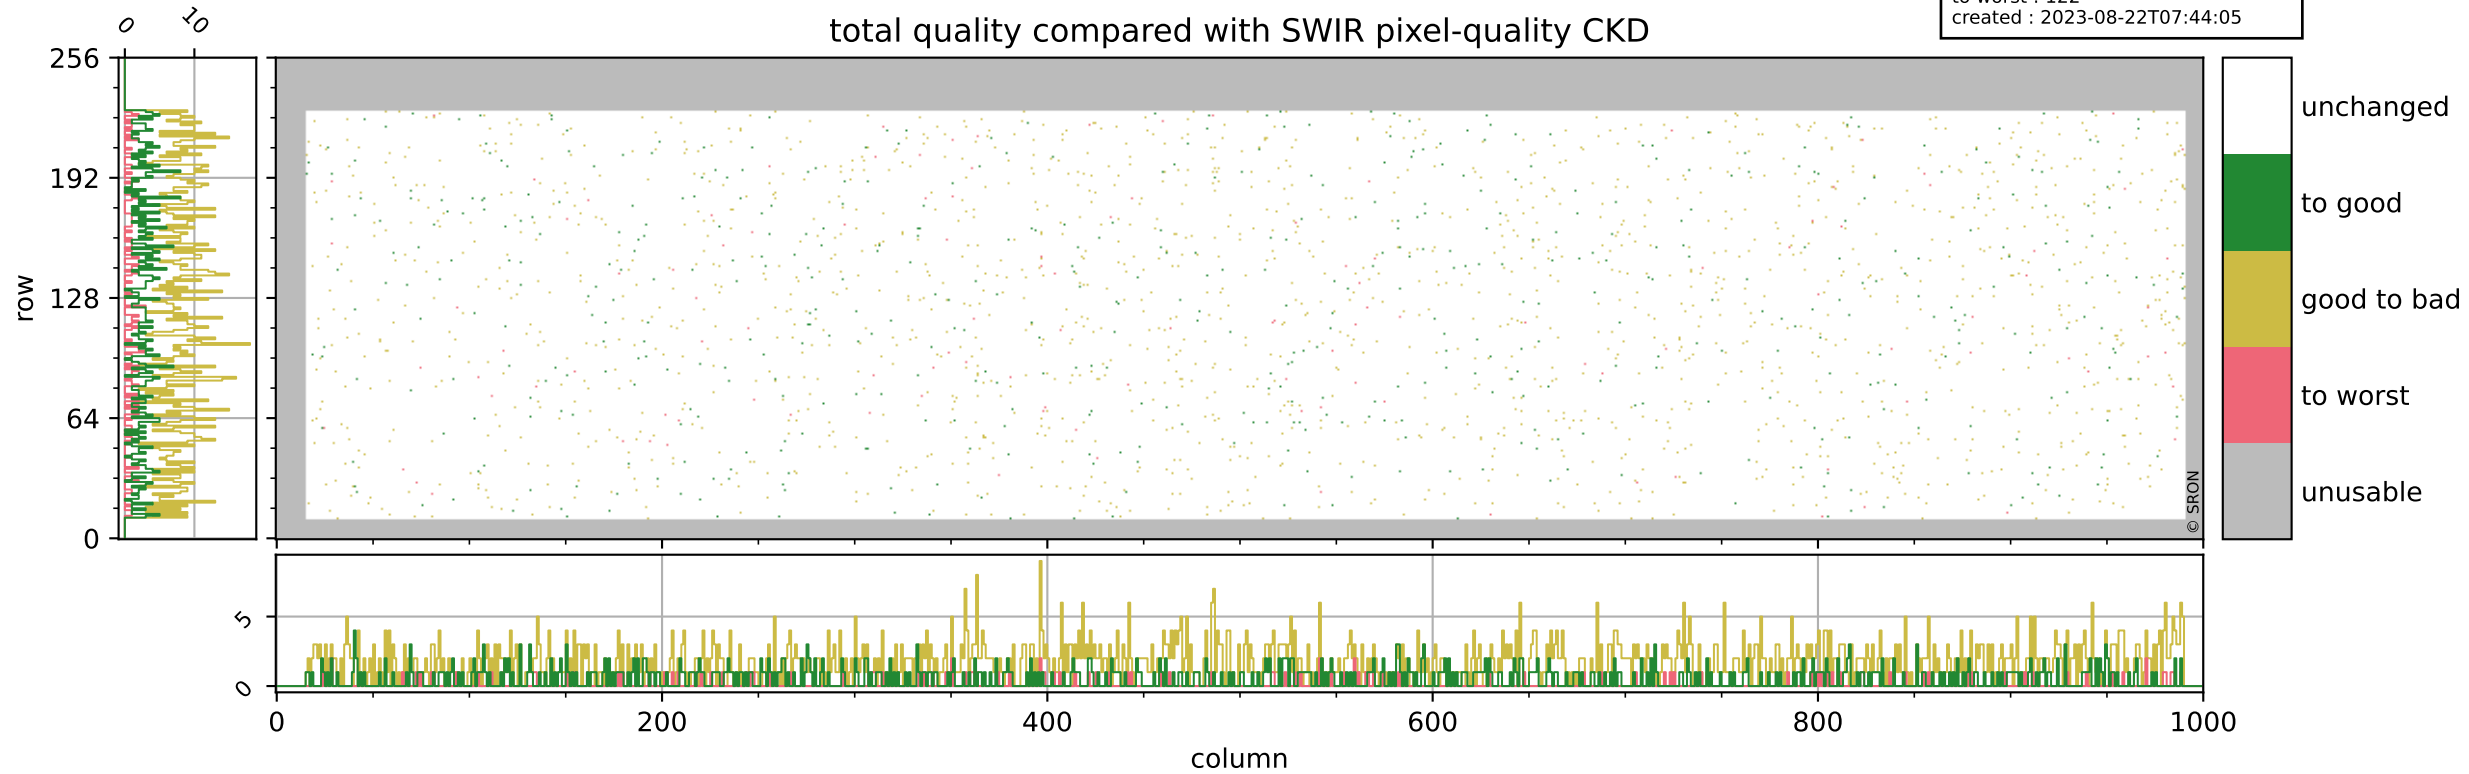

Tropomi SWIR pixel quality (official)

orbits : 13 in [3427, 3472]
coverage : 2018-06-12 / 2018-06-15
bad (quality < 0.8) : 369
worst (quality < 0.1) : 125
created : 2023-08-22T07:44:04

Tropomi SWIR pixel quality (official)

orbits : 13 in [3427, 3472]
coverage : 2018-06-12 / 2018-06-15
bad (quality < 0.8) : 2836
worst (quality < 0.1) : 242
created : 2023-08-22T07:44:05

pixel-quality map (noise average)

Tropomi SWIR pixel quality (official)

orbits : 13 in [3427, 3472]
coverage : 2018-06-12 / 2018-06-15
to good : 543
good to bad : 1606
to worst : 122
created : 2023-08-22T07:44:05

total quality compared with SWIR pixel-quality CKD

Tropomi SWIR pixel quality (official)

orbits : 13 in [3427, 3472]
coverage : 2018-06-12 / 2018-06-15
created : 2023-08-22T07:44:05

Histograms of pixel-quality

Tropomi SWIR pixel quality (official) ground-tracks of Sentinel-5P

orbits : 13 in [3427, 3472]
coverage : 2018-06-12 / 2018-06-15
created : 2023-08-22T07:44:06