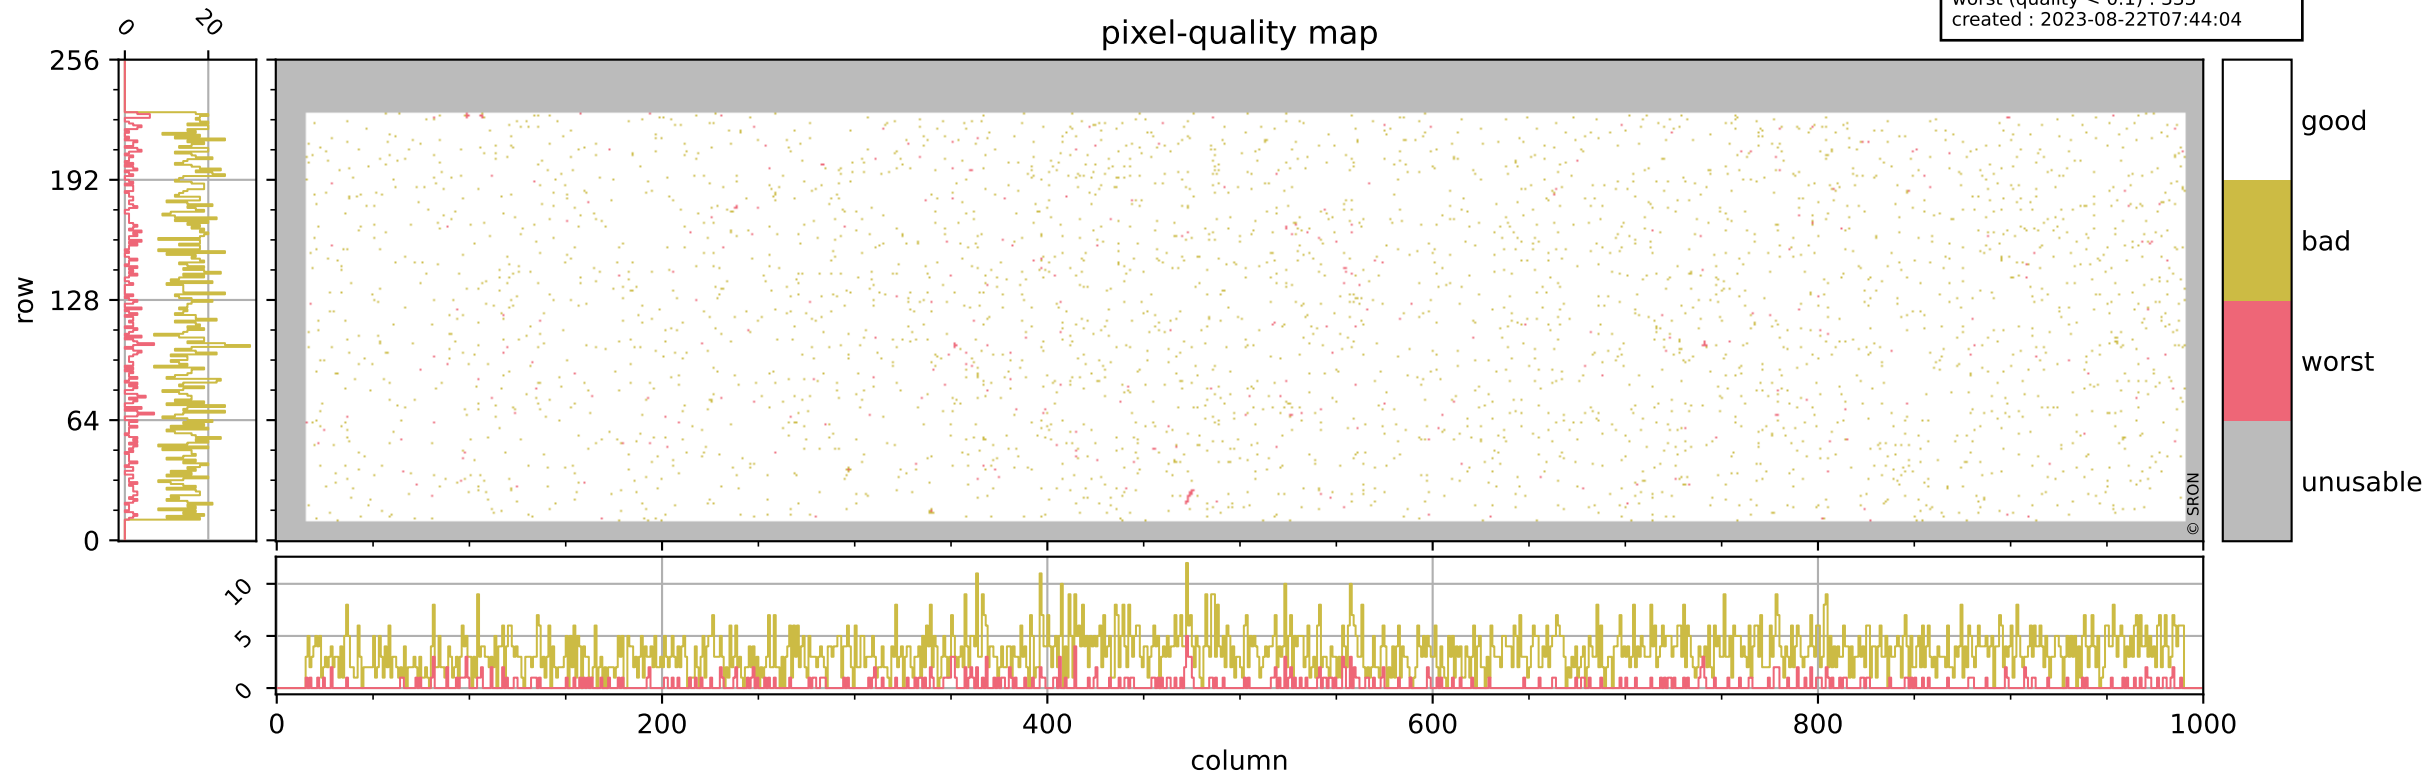

Tropomi SWIR pixel quality (official)

orbits : 13 in [3427, 3472]
coverage : 2018-06-12 / 2018-06-15
bad (quality < 0.8) : 3430
worst (quality < 0.1) : 333
created : 2023-08-22T07:44:04

pixel-quality map

Tropomi SWIR pixel quality (official)

orbits : 13 in [3427, 3472]
coverage : 2018-06-12 / 2018-06-15
bad (quality < 0.8) : 369
worst (quality < 0.1) : 125
created : 2023-08-22T07:44:04

Tropomi SWIR pixel quality (official)

orbits : 13 in [3427, 3472]
coverage : 2018-06-12 / 2018-06-15
bad (quality < 0.8) : 2836
worst (quality < 0.1) : 242
created : 2023-08-22T07:44:05

pixel-quality map (noise average)

Tropomi SWIR pixel quality (official)

orbits : 13 in [3427, 3472]
coverage : 2018-06-12 / 2018-06-15
created : 2023-08-22T07:44:05

Histograms of pixel-quality

Tropomi SWIR pixel quality (official) ground-tracks of Sentinel-5P

orbits : 13 in [3427, 3472]
coverage : 2018-06-12 / 2018-06-15
created : 2023-08-22T07:44:06