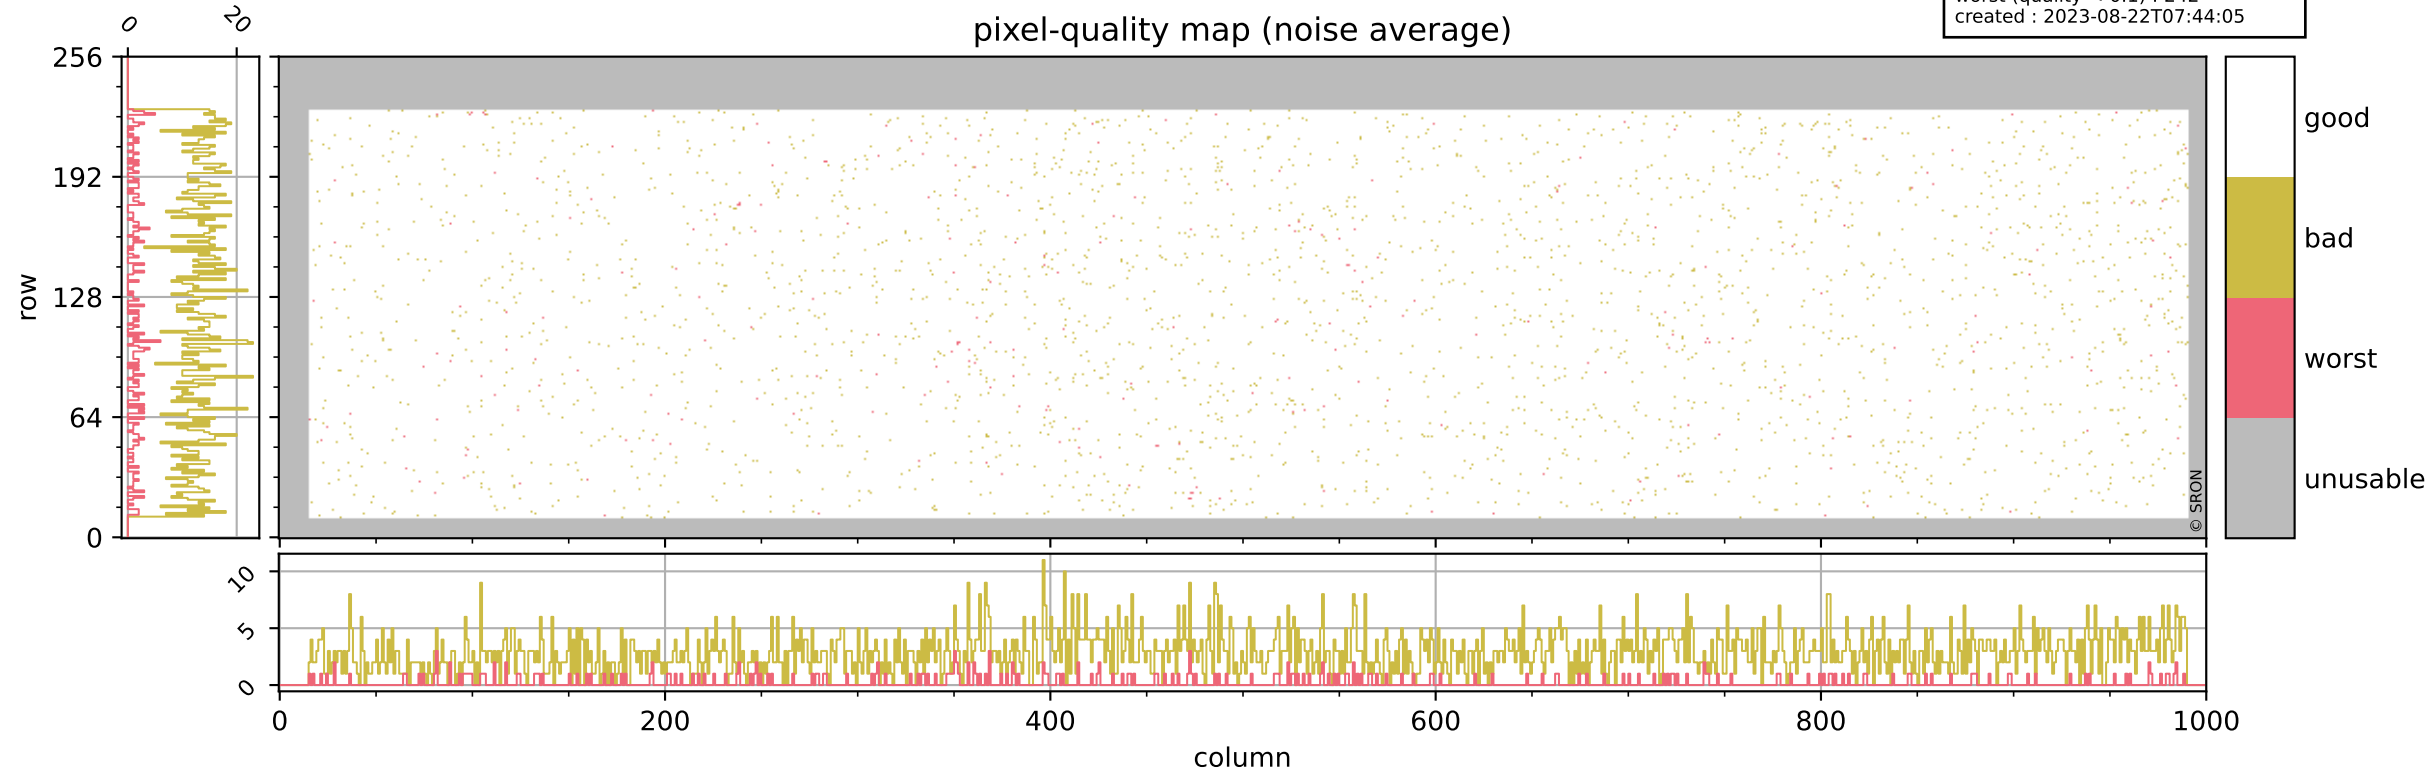

Tropomi SWIR pixel quality (official)

orbits : 13 in [3427, 3472]
coverage : 2018-06-12 / 2018-06-15
bad (quality < 0.8) : 369
worst (quality < 0.1) : 125
created : 2023-08-22T07:44:04

Tropomi SWIR pixel quality (official)

orbits : 13 in [3427, 3472]
coverage : 2018-06-12 / 2018-06-15
bad (quality < 0.8) : 2836
worst (quality < 0.1) : 242
created : 2023-08-22T07:44:05

pixel-quality map (noise average)

Tropomi SWIR pixel quality (official)

orbits : 13 in [3427, 3472]
coverage : 2018-06-12 / 2018-06-15
to good : 543
good to bad : 1606
to worst : 122
created : 2023-08-22T07:44:05

total quality compared with SWIR pixel-quality CKD

Tropomi SWIR pixel quality (official)

orbits : 13 in [3427, 3472]
coverage : 2018-06-12 / 2018-06-15
created : 2023-08-22T07:44:05

Histograms of pixel-quality

Tropomi SWIR pixel quality (official) ground-tracks of Sentinel-5P

orbits : 13 in [3427, 3472]
coverage : 2018-06-12 / 2018-06-15
created : 2023-08-22T07:44:06