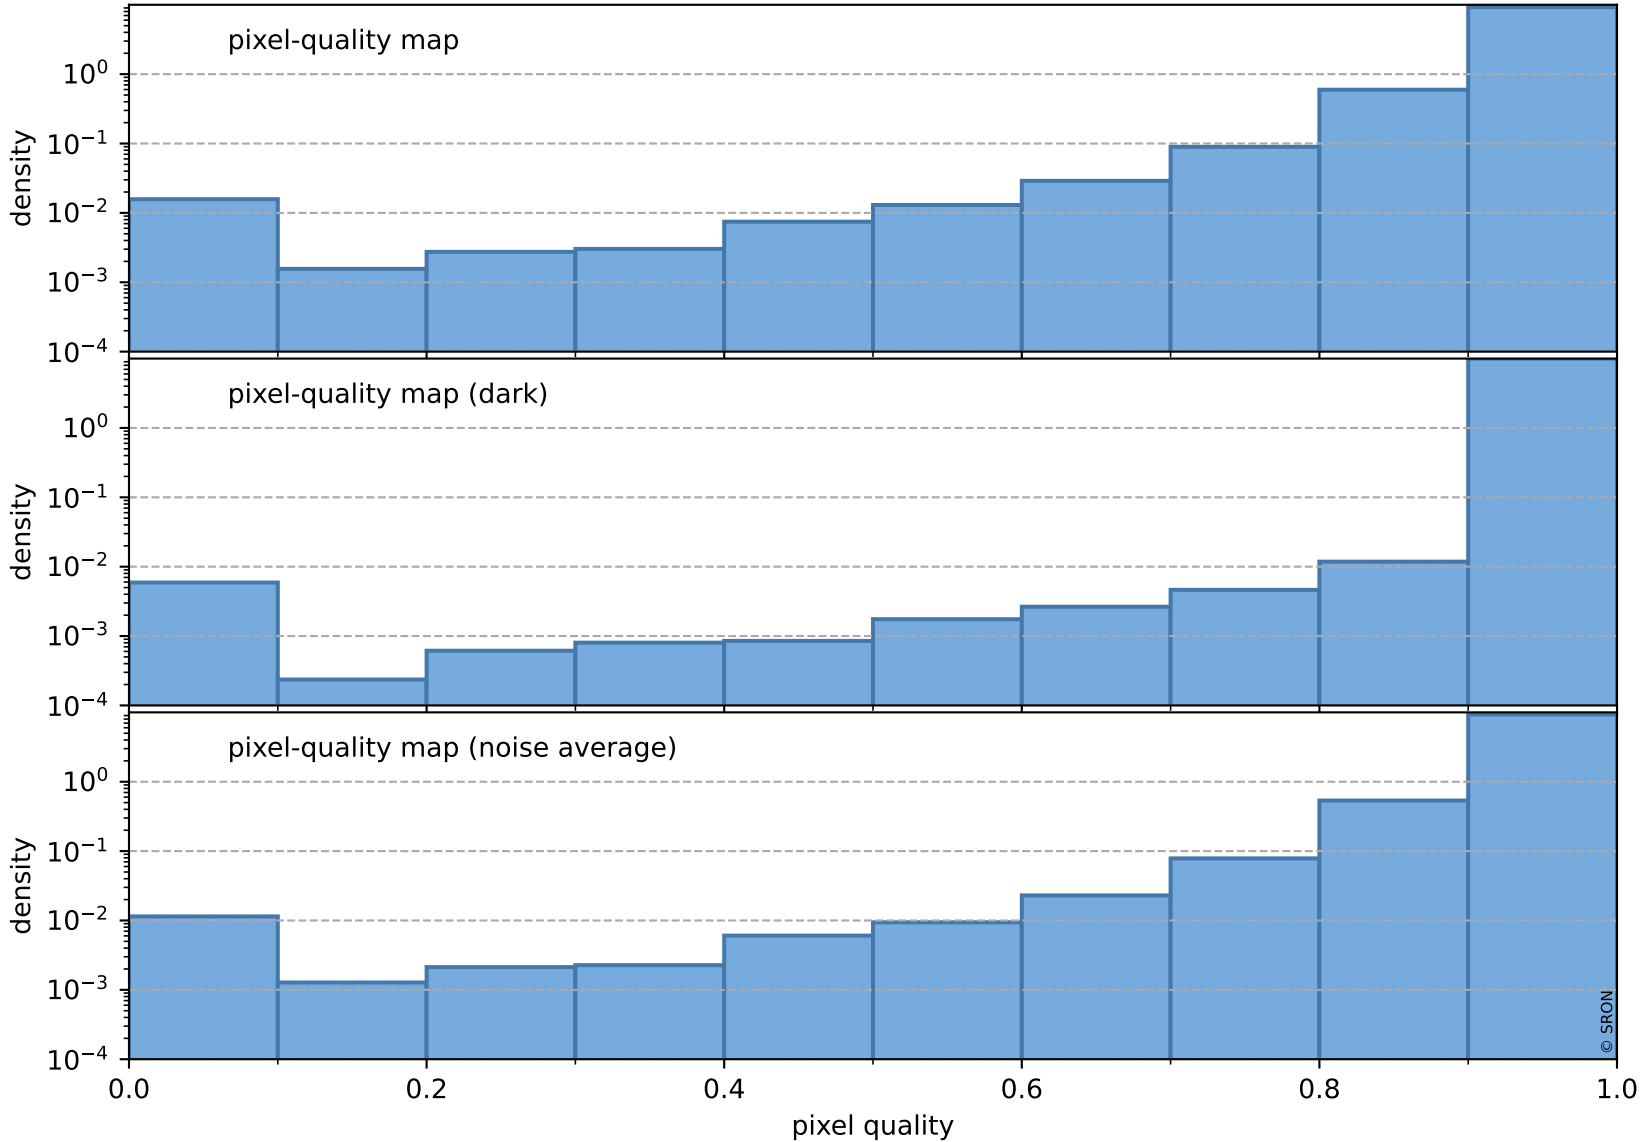

orbits : 13 in [3427, 3472]
coverage : 2018-06-12 / 2018-06-15
to good : 543
good to bad : 1606
to worst : 122
created : 2023-08-22T07:44:05

total quality compared with SWIR pixel-quality CKD

Tropomi SWIR pixel quality (official)

orbits : 13 in [3427, 3472]
coverage : 2018-06-12 / 2018-06-15
created : 2023-08-22T07:44:05

Histograms of pixel-quality

Tropomi SWIR pixel quality (official) ground-tracks of Sentinel-5P

orbits : 13 in [3427, 3472]
coverage : 2018-06-12 / 2018-06-15
created : 2023-08-22T07:44:06