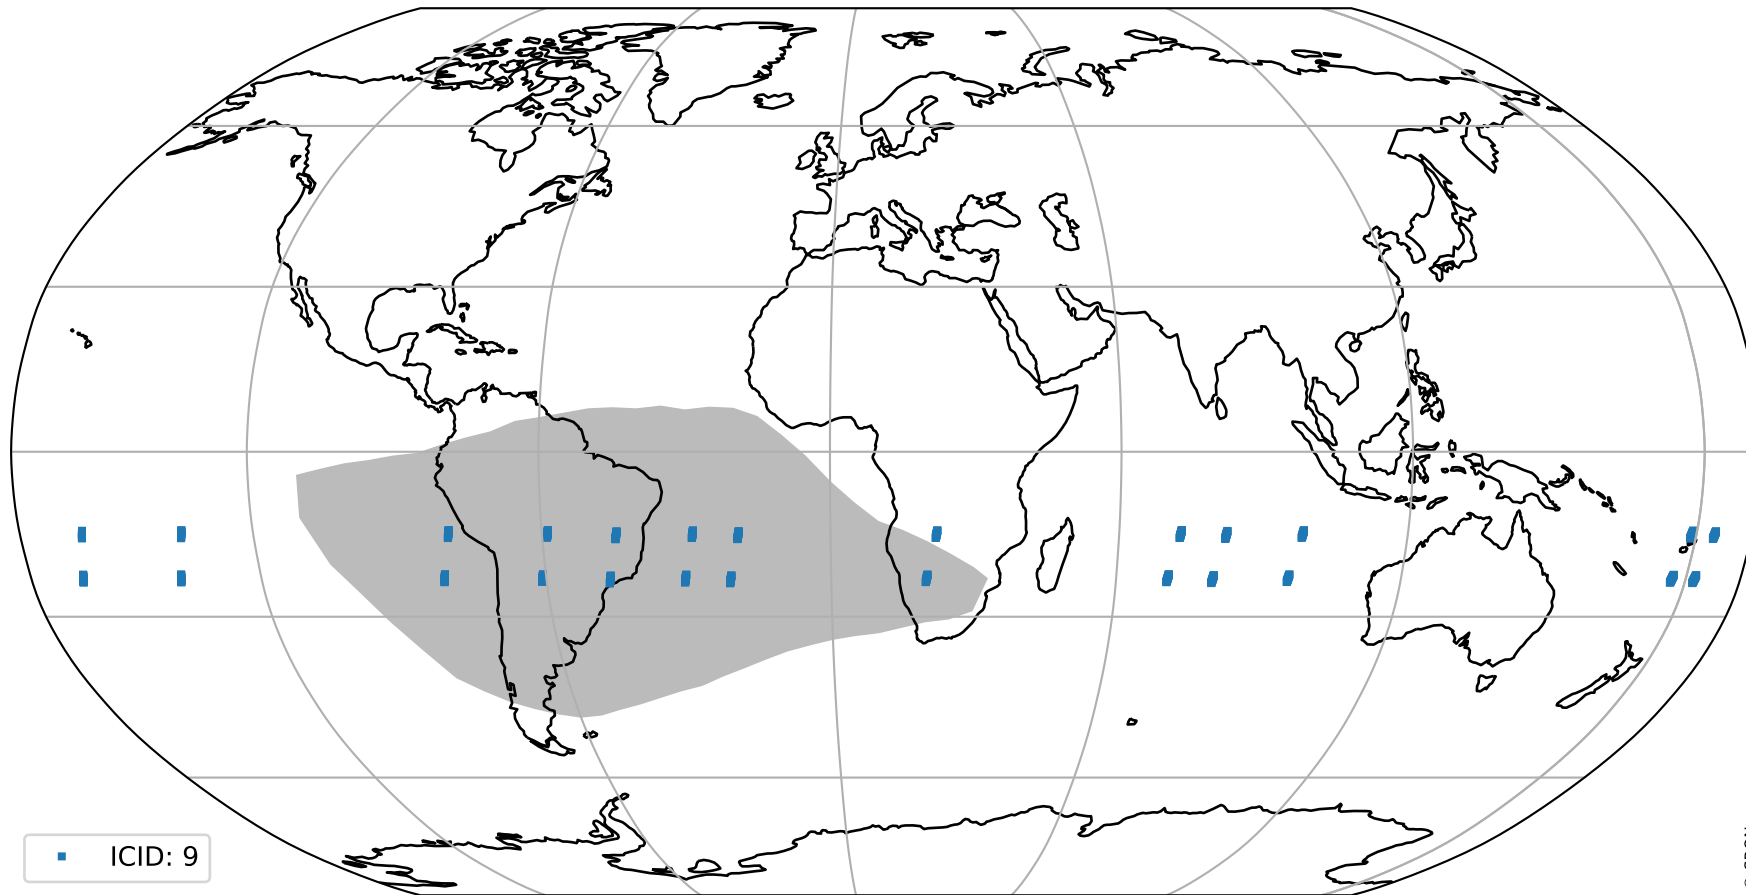

orbits : 13 in [3427, 3472]
coverage : 2018-06-12 / 2018-06-15
bad (quality < 0.8) : 2836
worst (quality < 0.1) : 242
created : 2023-08-22T07:44:05

pixel-quality map (noise average)

Tropomi SWIR pixel quality (official)

orbits : 13 in [3427, 3472]
coverage : 2018-06-12 / 2018-06-15
to good : 543
good to bad : 1606
to worst : 122
created : 2023-08-22T07:44:05

total quality compared with SWIR pixel-quality CKD

Tropomi SWIR pixel quality (official)

orbits : 13 in [3427, 3472]
coverage : 2018-06-12 / 2018-06-15
created : 2023-08-22T07:44:05

Histograms of pixel-quality

Tropomi SWIR pixel quality (official) ground-tracks of Sentinel-5P

orbits : 13 in [3427, 3472]
coverage : 2018-06-12 / 2018-06-15
created : 2023-08-22T07:44:06