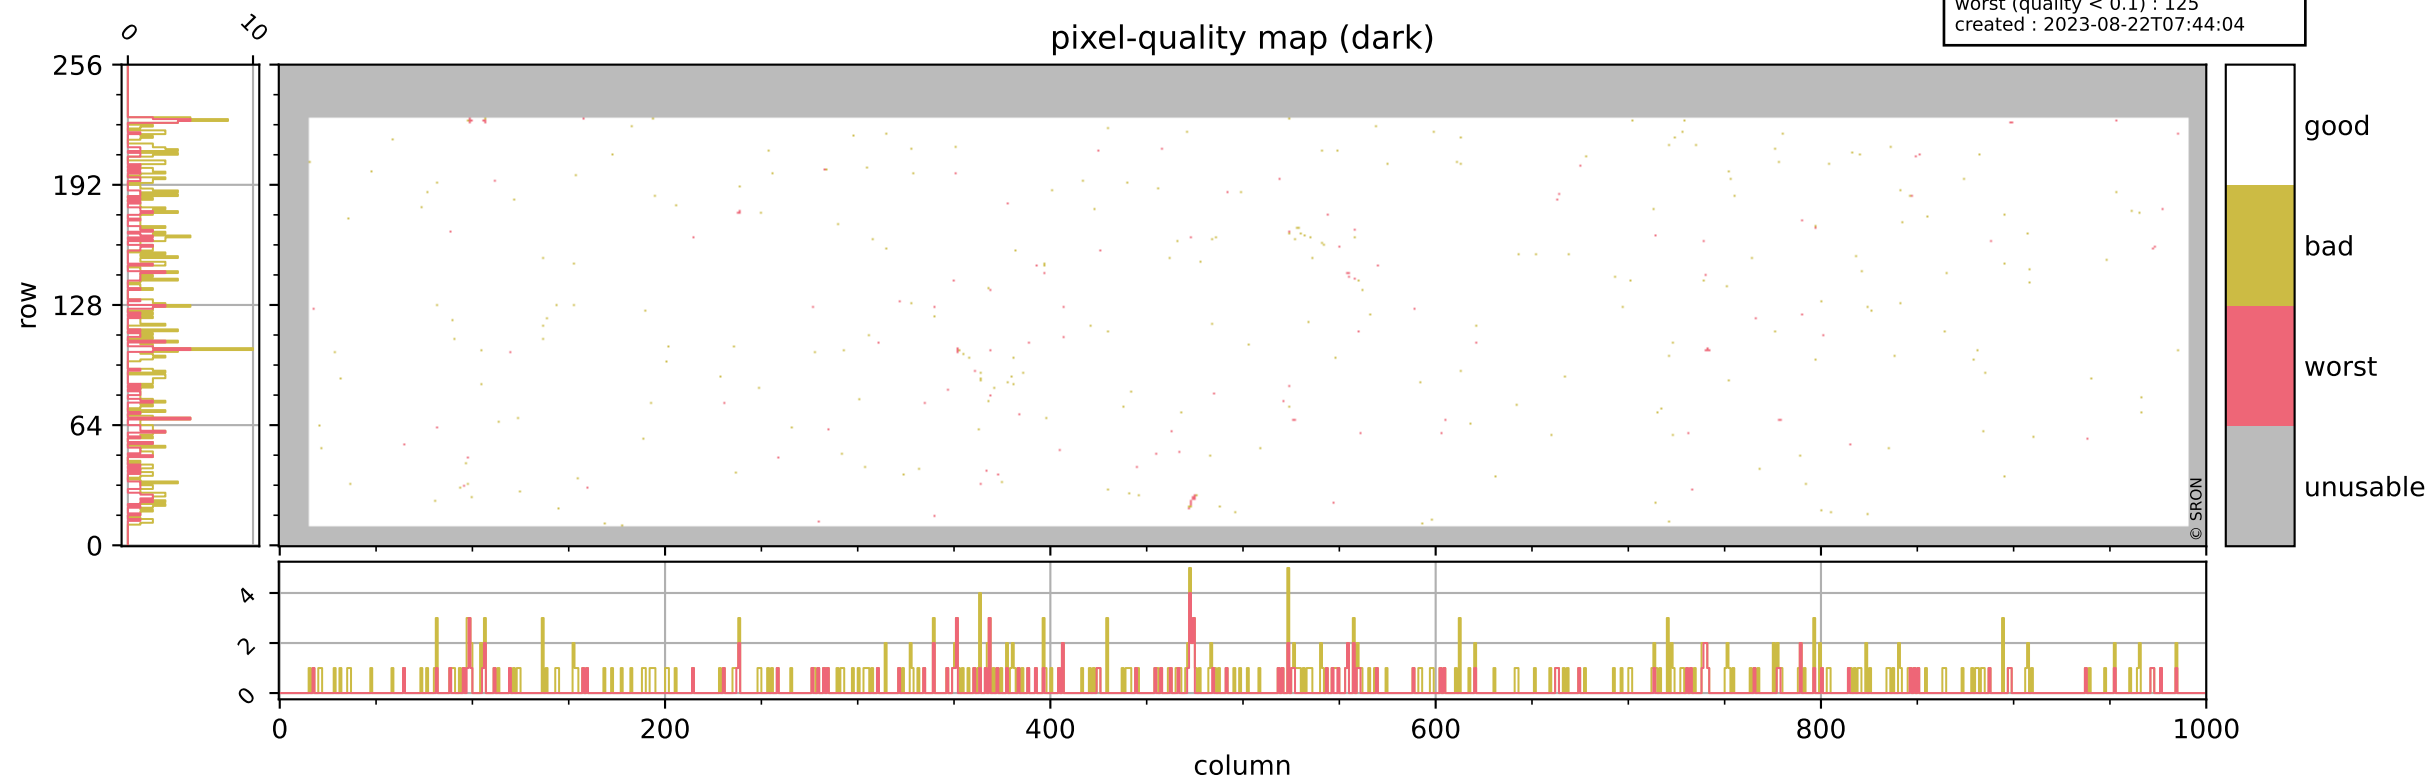

Tropomi SWIR pixel quality (official)

orbits : 13 in [3427, 3472]
coverage : 2018-06-12 / 2018-06-15
bad (quality < 0.8) : 3430
worst (quality < 0.1) : 333
created : 2023-08-22T07:44:04

pixel-quality map

Tropomi SWIR pixel quality (official)

orbits : 13 in [3427, 3472]
coverage : 2018-06-12 / 2018-06-15
bad (quality < 0.8) : 369
worst (quality < 0.1) : 125
created : 2023-08-22T07:44:04

Tropomi SWIR pixel quality (official)

orbits : 13 in [3427, 3472]
coverage : 2018-06-12 / 2018-06-15
bad (quality < 0.8) : 2836
worst (quality < 0.1) : 242
created : 2023-08-22T07:44:05

pixel-quality map (noise average)

Tropomi SWIR pixel quality (official)

orbits : 13 in [3427, 3472]
coverage : 2018-06-12 / 2018-06-15
created : 2023-08-22T07:44:05

Histograms of pixel-quality

Tropomi SWIR pixel quality (official) ground-tracks of Sentinel-5P

orbits : 13 in [3427, 3472]
coverage : 2018-06-12 / 2018-06-15
created : 2023-08-22T07:44:06