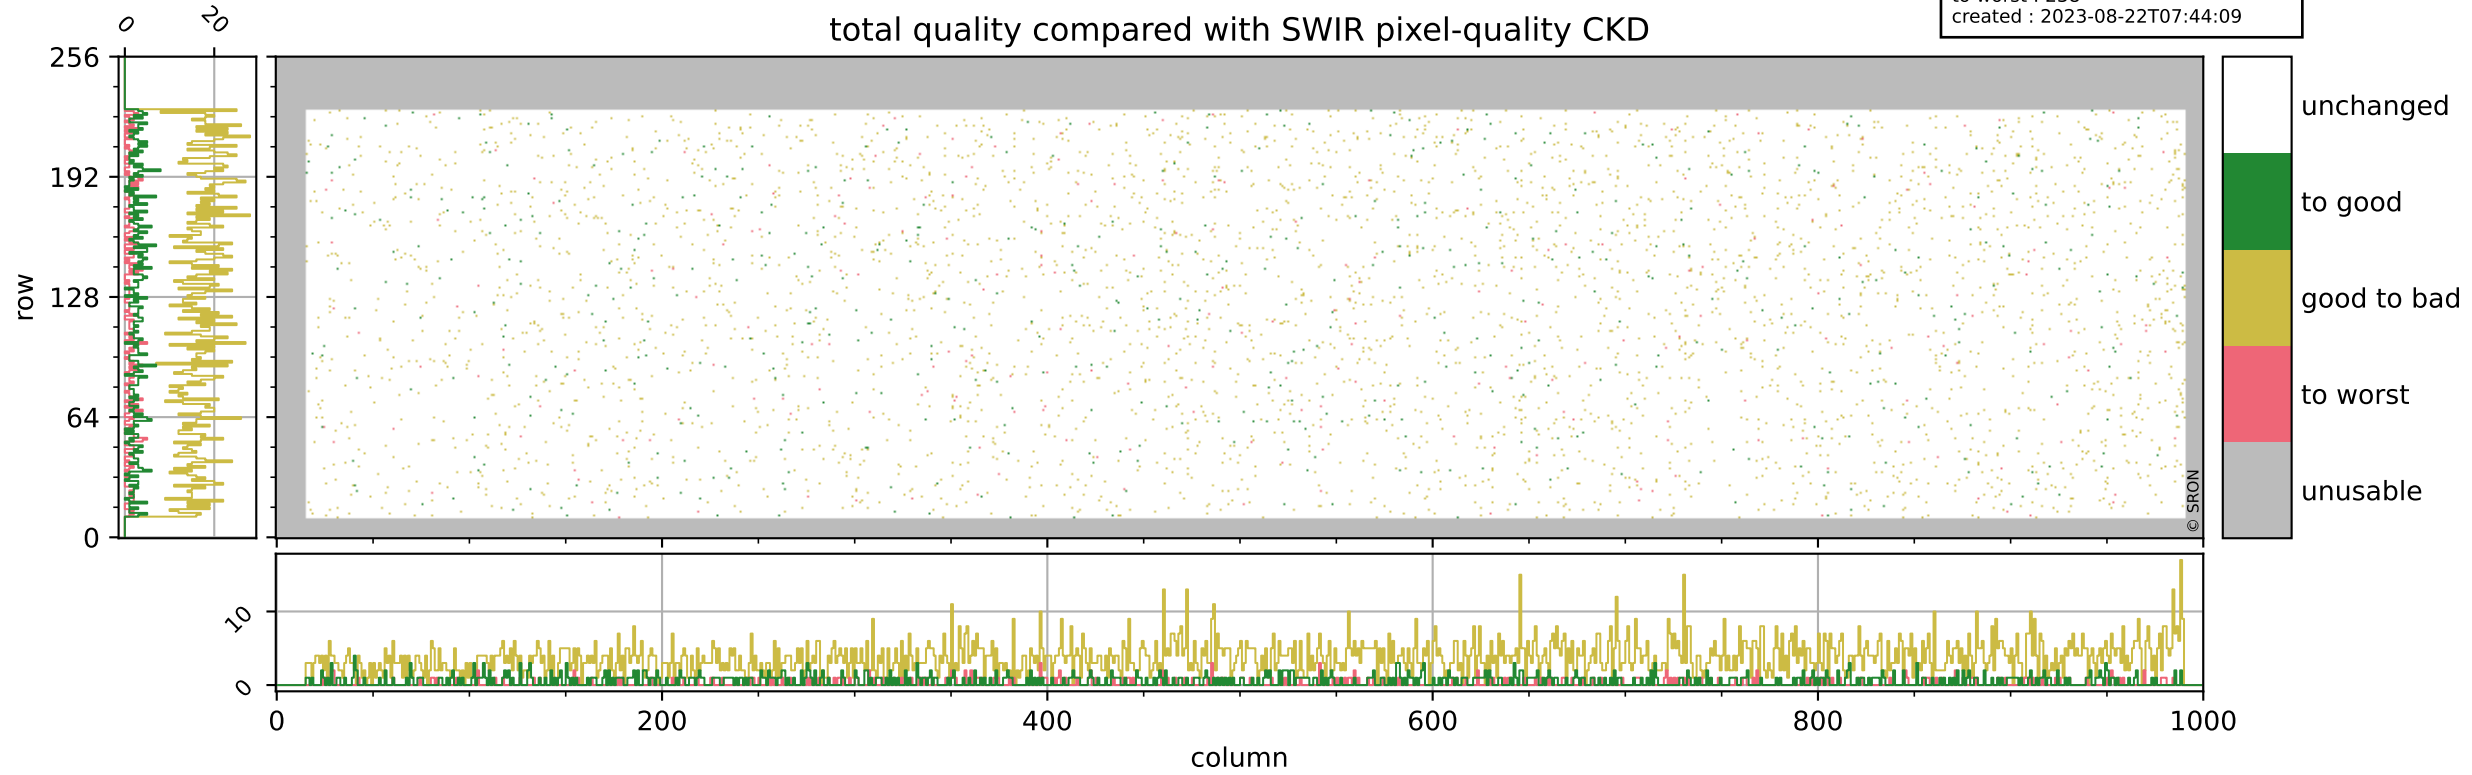

Tropomi SWIR pixel quality (official)

orbits : 16 in [3457, 3502]
coverage : 2018-06-14 / 2018-06-17
bad (quality < 0.8) : 358
worst (quality < 0.1) : 124
created : 2023-08-22T07:44:09

Tropomi SWIR pixel quality (official)

orbits : 16 in [3457, 3502]
coverage : 2018-06-14 / 2018-06-17
bad (quality < 0.8) : 4695
worst (quality < 0.1) : 366
created : 2023-08-22T07:44:09

pixel-quality map (noise average)

Tropomi SWIR pixel quality (official)

orbits : 16 in [3457, 3502]
coverage : 2018-06-14 / 2018-06-17
to good : 559
good to bad : 3474
to worst : 238
created : 2023-08-22T07:44:09

total quality compared with SWIR pixel-quality CKD

Tropomi SWIR pixel quality (official)

orbits : 16 in [3457, 3502]
coverage : 2018-06-14 / 2018-06-17
created : 2023-08-22T07:44:10

Histograms of pixel-quality

Tropomi SWIR pixel quality (official) ground-tracks of Sentinel-5P

orbits : 16 in [3457, 3502]
coverage : 2018-06-14 / 2018-06-17
created : 2023-08-22T07:44:10