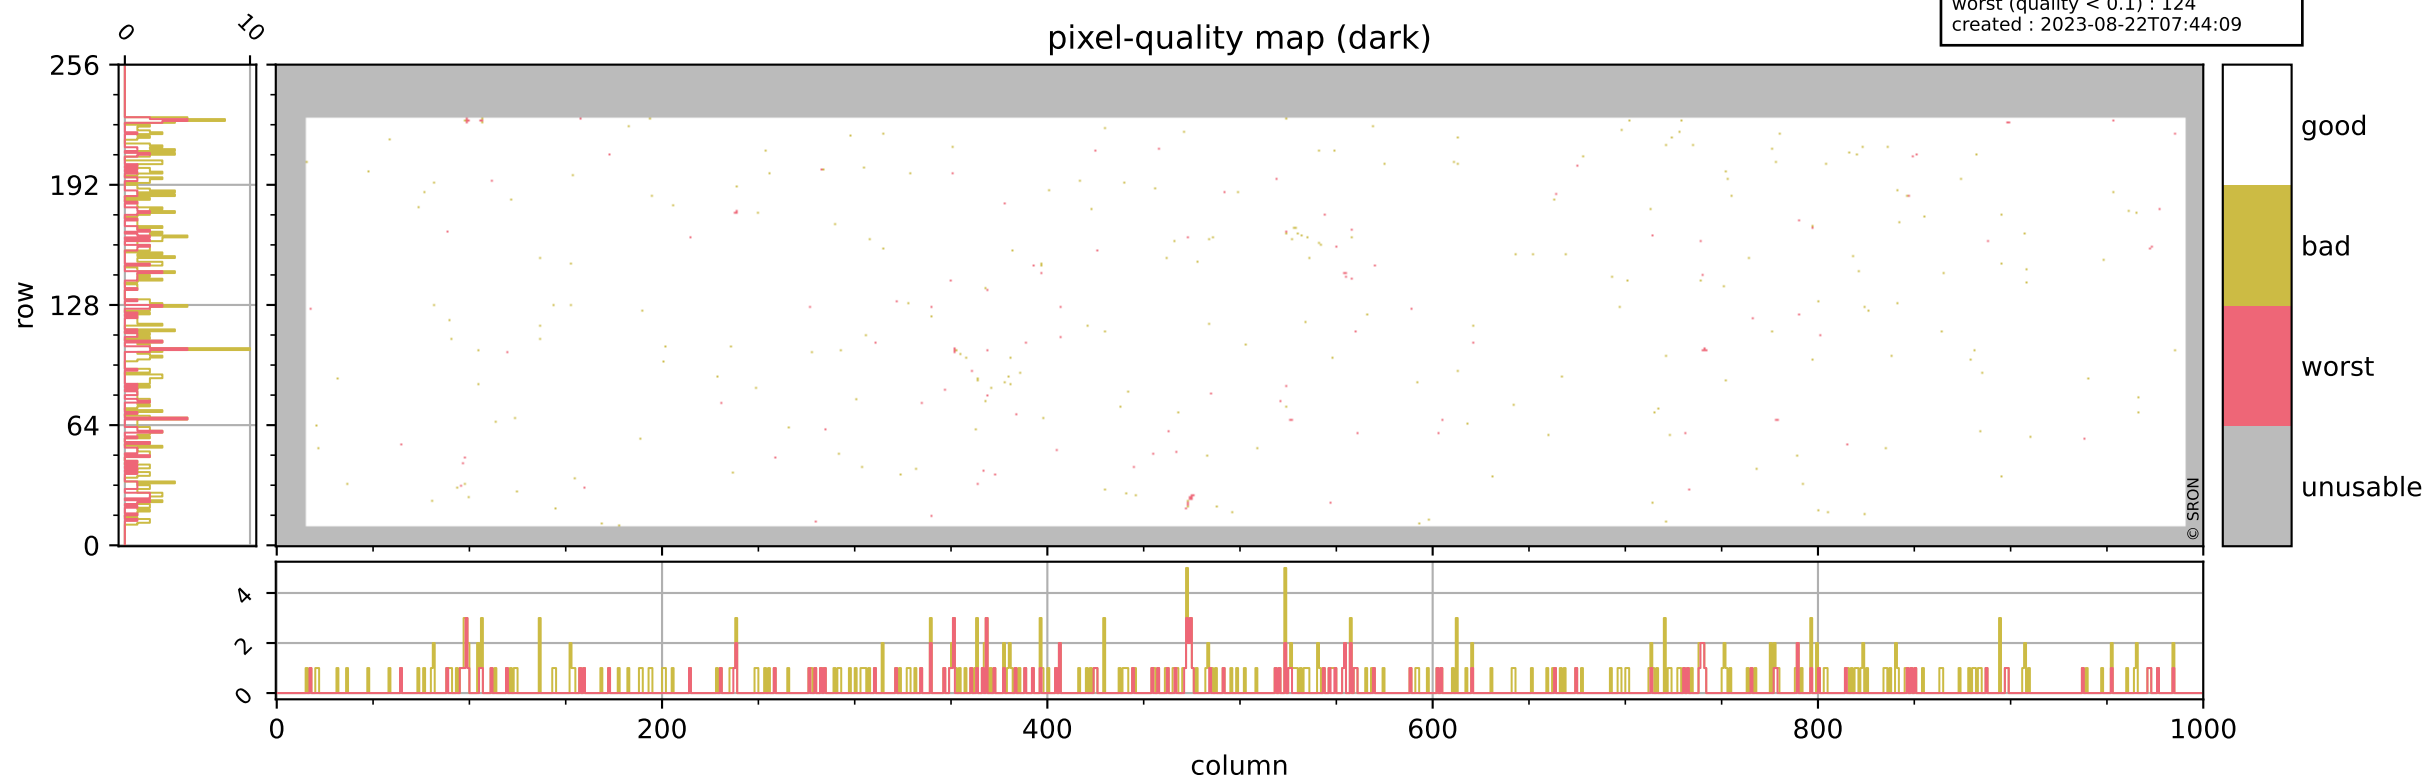

Tropomi SWIR pixel quality (official)

orbits : 16 in [3457, 3502]
coverage : 2018-06-14 / 2018-06-17
bad (quality < 0.8) : 5389
worst (quality < 0.1) : 452
created : 2023-08-22T07:44:09

pixel-quality map

Tropomi SWIR pixel quality (official)

orbits : 16 in [3457, 3502]
coverage : 2018-06-14 / 2018-06-17
bad (quality < 0.8) : 358
worst (quality < 0.1) : 124
created : 2023-08-22T07:44:09

Tropomi SWIR pixel quality (official)

orbits : 16 in [3457, 3502]
coverage : 2018-06-14 / 2018-06-17
bad (quality < 0.8) : 4695
worst (quality < 0.1) : 366
created : 2023-08-22T07:44:09

pixel-quality map (noise average)

Tropomi SWIR pixel quality (official)

orbits : 16 in [3457, 3502]
coverage : 2018-06-14 / 2018-06-17
created : 2023-08-22T07:44:10

Histograms of pixel-quality

Tropomi SWIR pixel quality (official) ground-tracks of Sentinel-5P

orbits : 16 in [3457, 3502]
coverage : 2018-06-14 / 2018-06-17
created : 2023-08-22T07:44:10