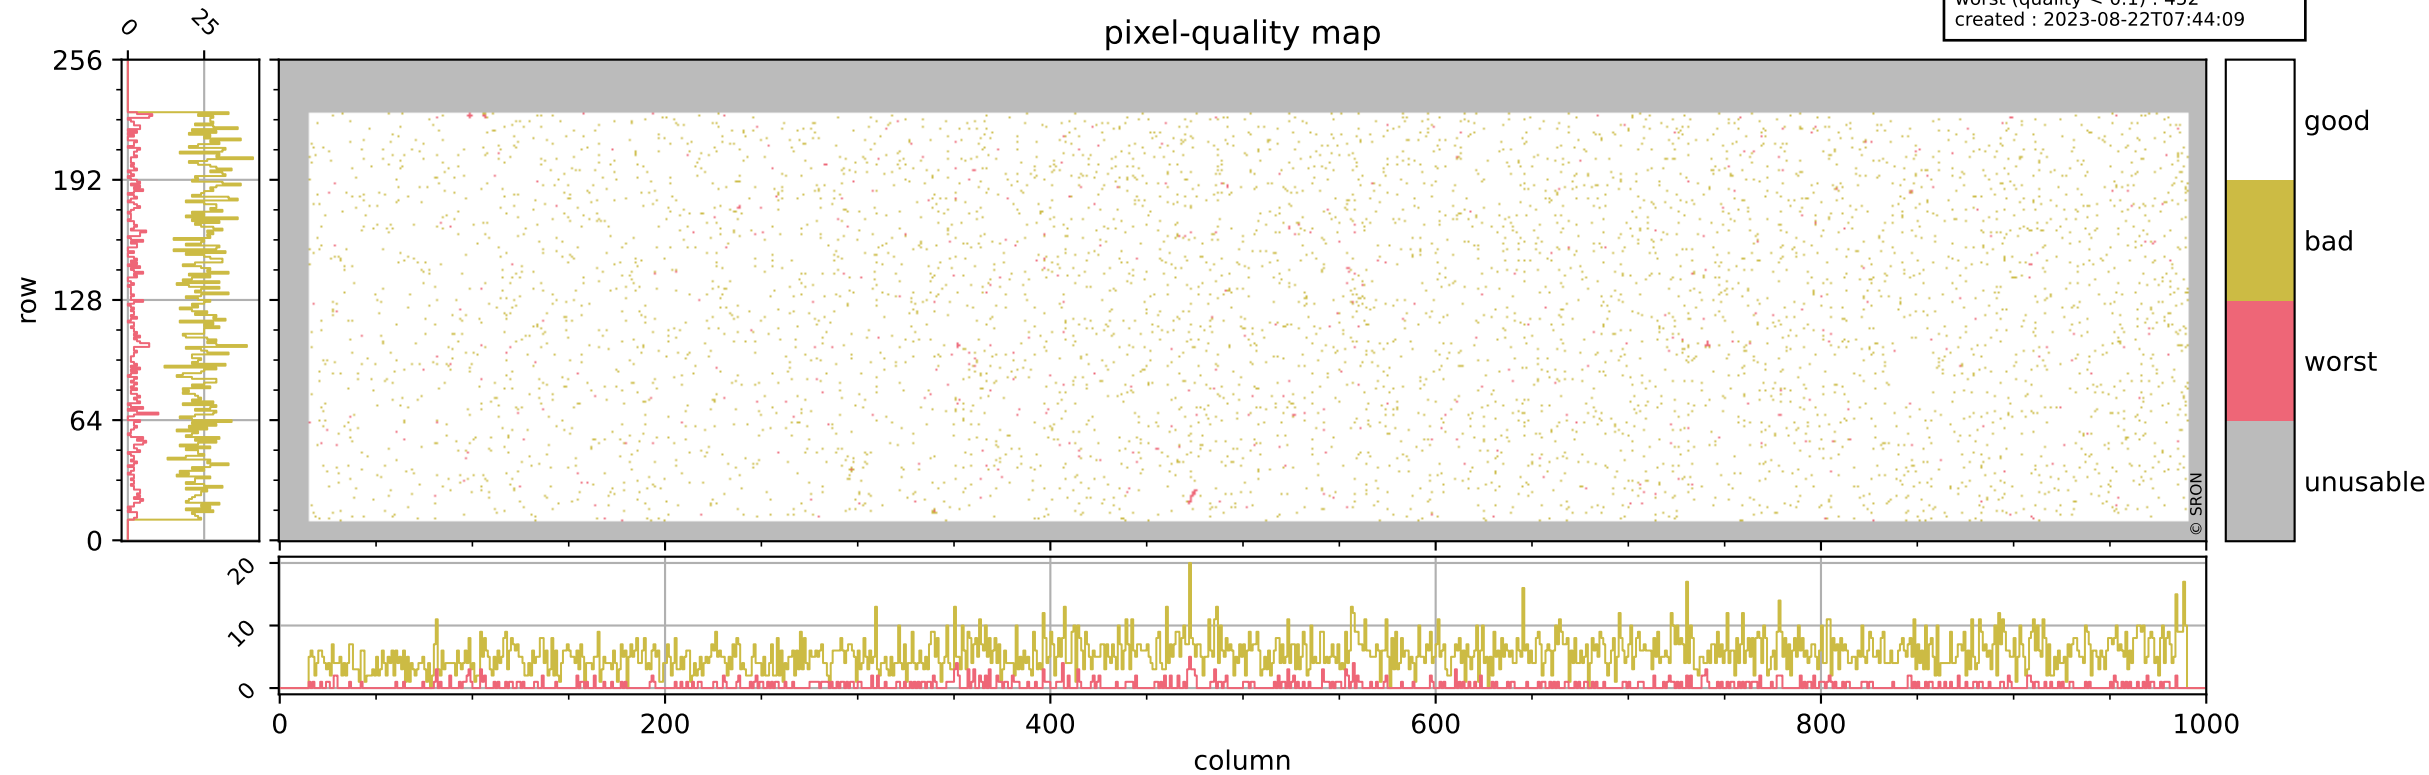

Tropomi SWIR pixel quality (official)

orbits : 16 in [3457, 3502]
coverage : 2018-06-14 / 2018-06-17
bad (quality < 0.8) : 5389
worst (quality < 0.1) : 452
created : 2023-08-22T07:44:09

pixel-quality map

Tropomi SWIR pixel quality (official)

orbits : 16 in [3457, 3502]
coverage : 2018-06-14 / 2018-06-17
bad (quality < 0.8) : 358
worst (quality < 0.1) : 124
created : 2023-08-22T07:44:09

Tropomi SWIR pixel quality (official)

orbits : 16 in [3457, 3502]
coverage : 2018-06-14 / 2018-06-17
bad (quality < 0.8) : 4695
worst (quality < 0.1) : 366
created : 2023-08-22T07:44:09

pixel-quality map (noise average)

Tropomi SWIR pixel quality (official)

orbits : 16 in [3457, 3502]
coverage : 2018-06-14 / 2018-06-17
created : 2023-08-22T07:44:10

Histograms of pixel-quality

Tropomi SWIR pixel quality (official) ground-tracks of Sentinel-5P

orbits : 16 in [3457, 3502]
coverage : 2018-06-14 / 2018-06-17
created : 2023-08-22T07:44:10