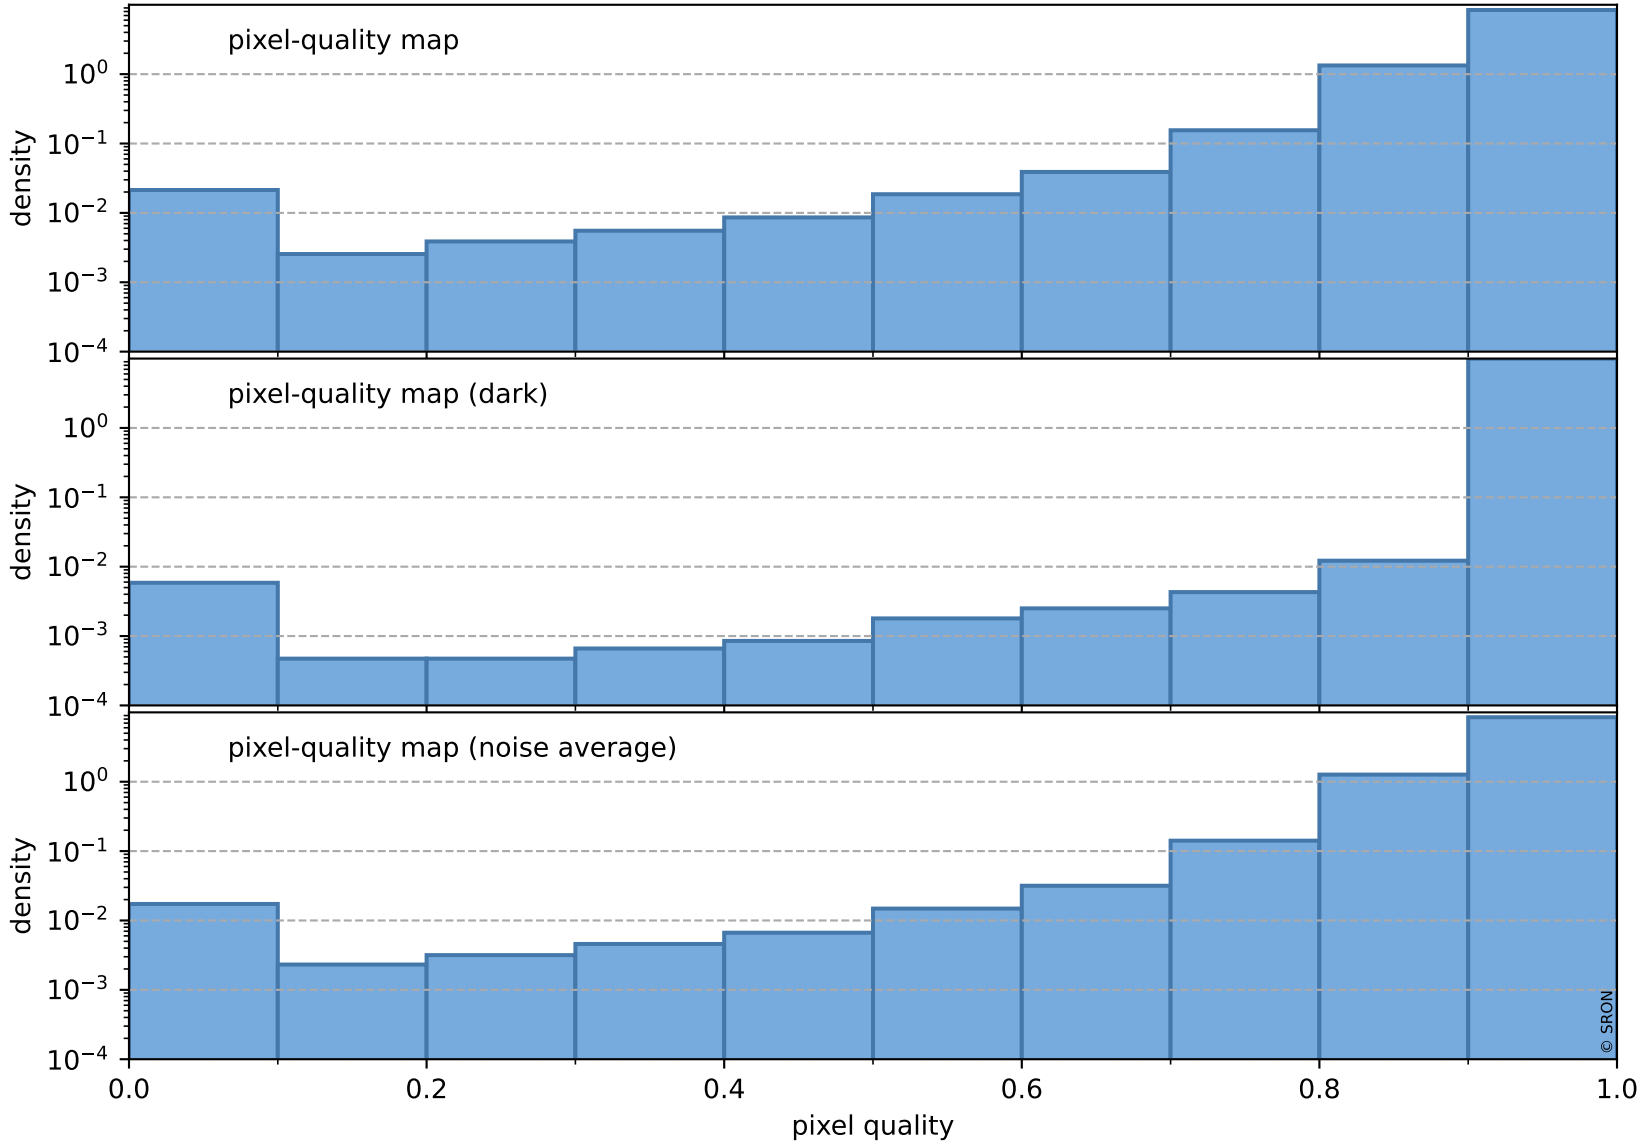

orbits : 16 in [3457, 3502]
coverage : 2018-06-14 / 2018-06-17
bad (quality < 0.8) : 4695
worst (quality < 0.1) : 366
created : 2023-08-22T07:44:09

pixel-quality map (noise average)

Tropomi SWIR pixel quality (official)

orbits : 16 in [3457, 3502]
coverage : 2018-06-14 / 2018-06-17
to good : 559
good to bad : 3474
to worst : 238
created : 2023-08-22T07:44:09

total quality compared with SWIR pixel-quality CKD

Tropomi SWIR pixel quality (official)

orbits : 16 in [3457, 3502]
coverage : 2018-06-14 / 2018-06-17
created : 2023-08-22T07:44:10

Histograms of pixel-quality

Tropomi SWIR pixel quality (official) ground-tracks of Sentinel-5P

orbits : 16 in [3457, 3502]
coverage : 2018-06-14 / 2018-06-17
created : 2023-08-22T07:44:10