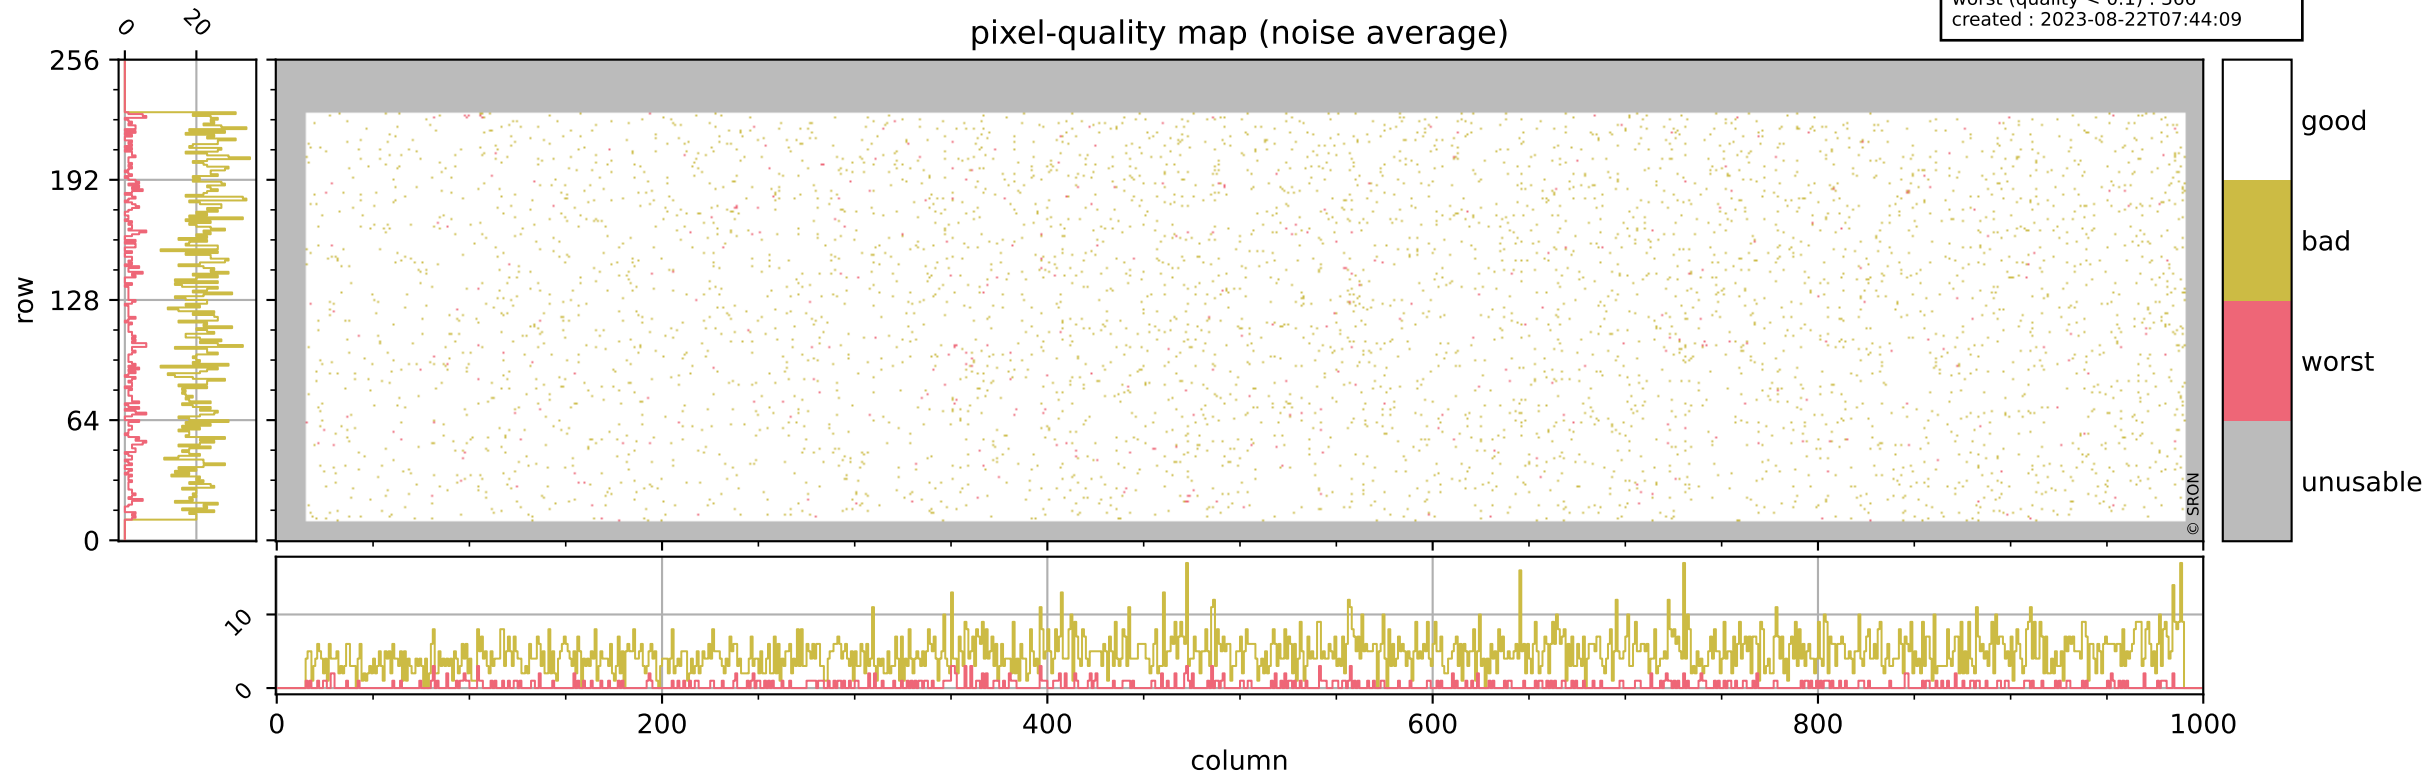

Tropomi SWIR pixel quality (official)

orbits : 16 in [3457, 3502]
coverage : 2018-06-14 / 2018-06-17
bad (quality < 0.8) : 358
worst (quality < 0.1) : 124
created : 2023-08-22T07:44:09

Tropomi SWIR pixel quality (official)

orbits : 16 in [3457, 3502]
coverage : 2018-06-14 / 2018-06-17
bad (quality < 0.8) : 4695
worst (quality < 0.1) : 366
created : 2023-08-22T07:44:09

pixel-quality map (noise average)

Tropomi SWIR pixel quality (official)

orbits : 16 in [3457, 3502]
coverage : 2018-06-14 / 2018-06-17
to good : 559
good to bad : 3474
to worst : 238
created : 2023-08-22T07:44:09

total quality compared with SWIR pixel-quality CKD

Tropomi SWIR pixel quality (official)

orbits : 16 in [3457, 3502]
coverage : 2018-06-14 / 2018-06-17
created : 2023-08-22T07:44:10

Histograms of pixel-quality

Tropomi SWIR pixel quality (official) ground-tracks of Sentinel-5P

orbits : 16 in [3457, 3502]
coverage : 2018-06-14 / 2018-06-17
created : 2023-08-22T07:44:10