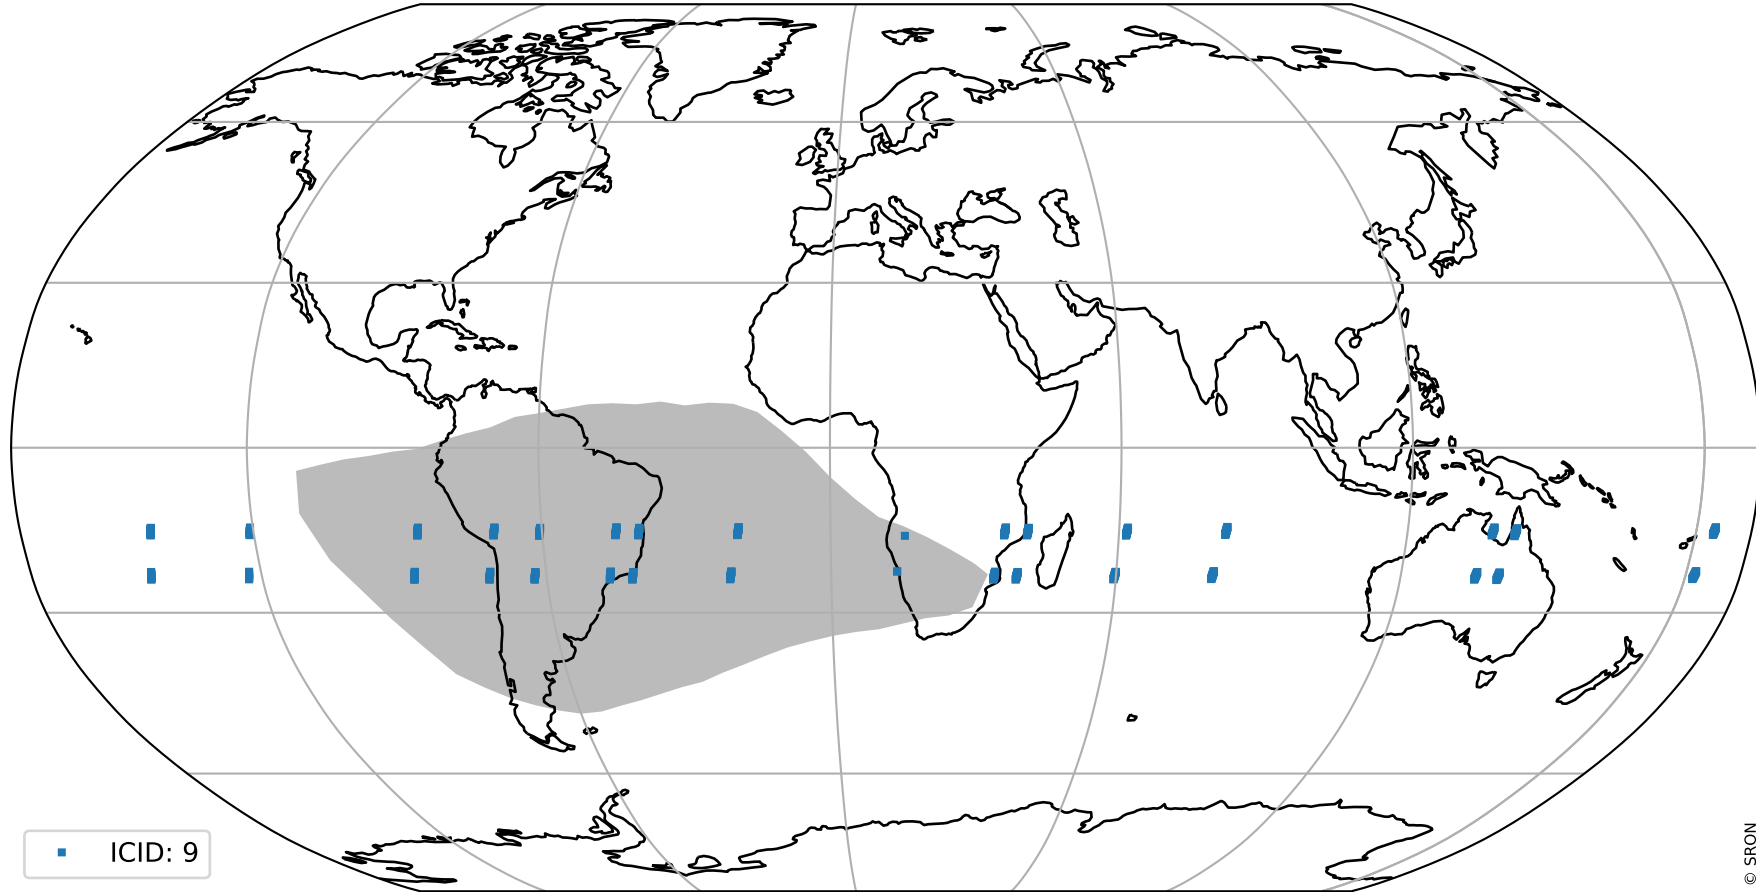

orbits : 16 in [3457, 3502]
coverage : 2018-06-14 / 2018-06-17
bad (quality < 0.8) : 4695
worst (quality < 0.1) : 366
created : 2023-08-22T07:44:09

pixel-quality map (noise average)

Tropomi SWIR pixel quality (official)

orbits : 16 in [3457, 3502]
coverage : 2018-06-14 / 2018-06-17
to good : 559
good to bad : 3474
to worst : 238
created : 2023-08-22T07:44:09

total quality compared with SWIR pixel-quality CKD

Tropomi SWIR pixel quality (official)

orbits : 16 in [3457, 3502]
coverage : 2018-06-14 / 2018-06-17
created : 2023-08-22T07:44:10

Histograms of pixel-quality

Tropomi SWIR pixel quality (official) ground-tracks of Sentinel-5P

orbits : 16 in [3457, 3502]
coverage : 2018-06-14 / 2018-06-17
created : 2023-08-22T07:44:10