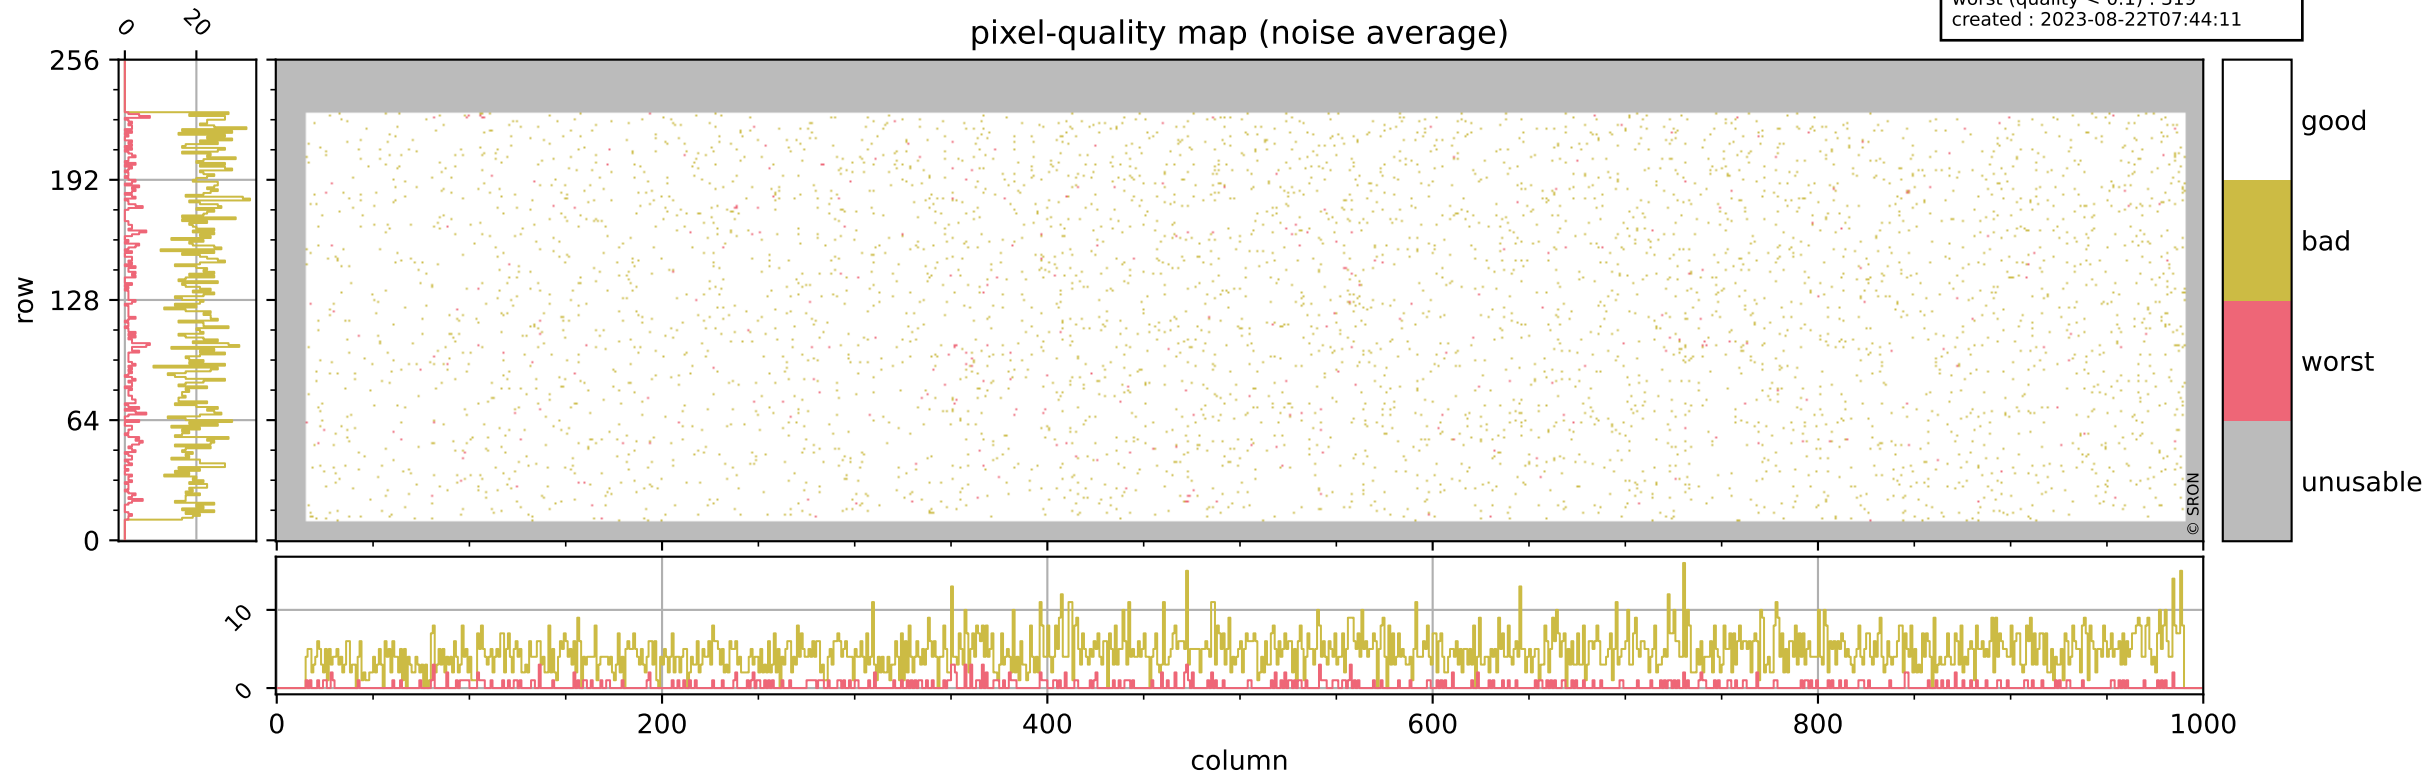

Tropomi SWIR pixel quality (official)

orbits : 19 in [3472, 3517]
coverage : 2018-06-15 / 2018-06-18
bad (quality < 0.8) : 4573
worst (quality < 0.1) : 319
created : 2023-08-22T07:44:11

pixel-quality map (noise average)