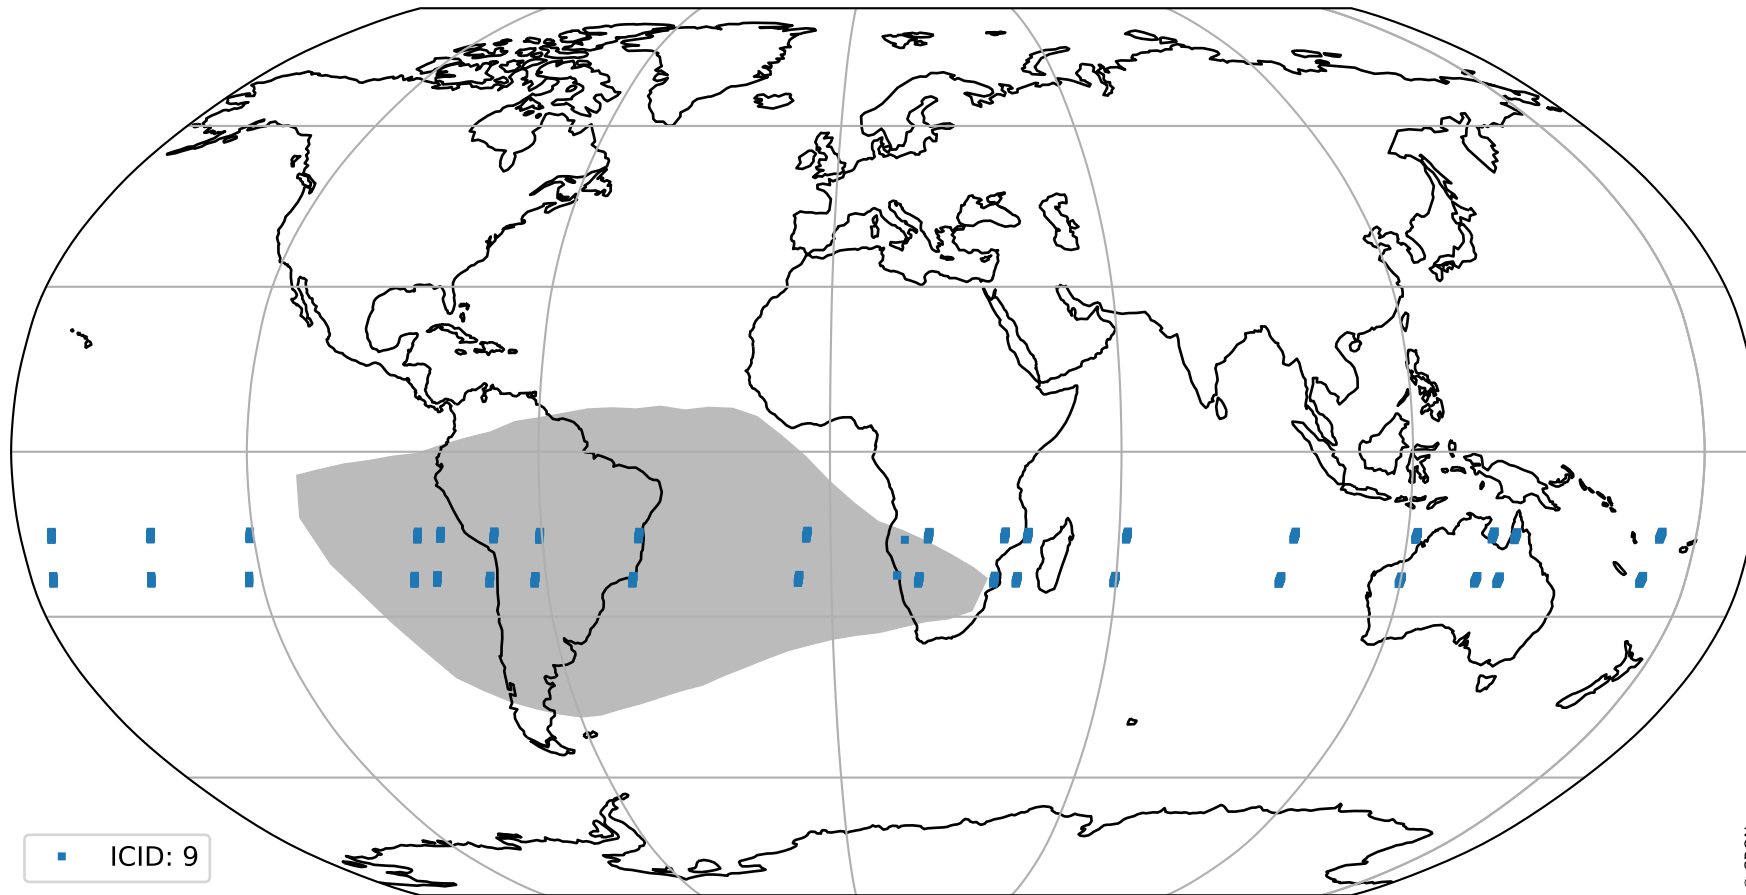

# Tropomi SWIR pixel quality (official)

orbits : 19 in [3472, 3517]  
coverage : 2018-06-15 / 2018-06-18  
created : 2023-08-22T07:44:12

## Histograms of pixel-quality

# Tropomi SWIR pixel quality (official) ground-tracks of Sentinel-5P

orbits : 19 in [3472, 3517]  
coverage : 2018-06-15 / 2018-06-18  
created : 2023-08-22T07:44:12