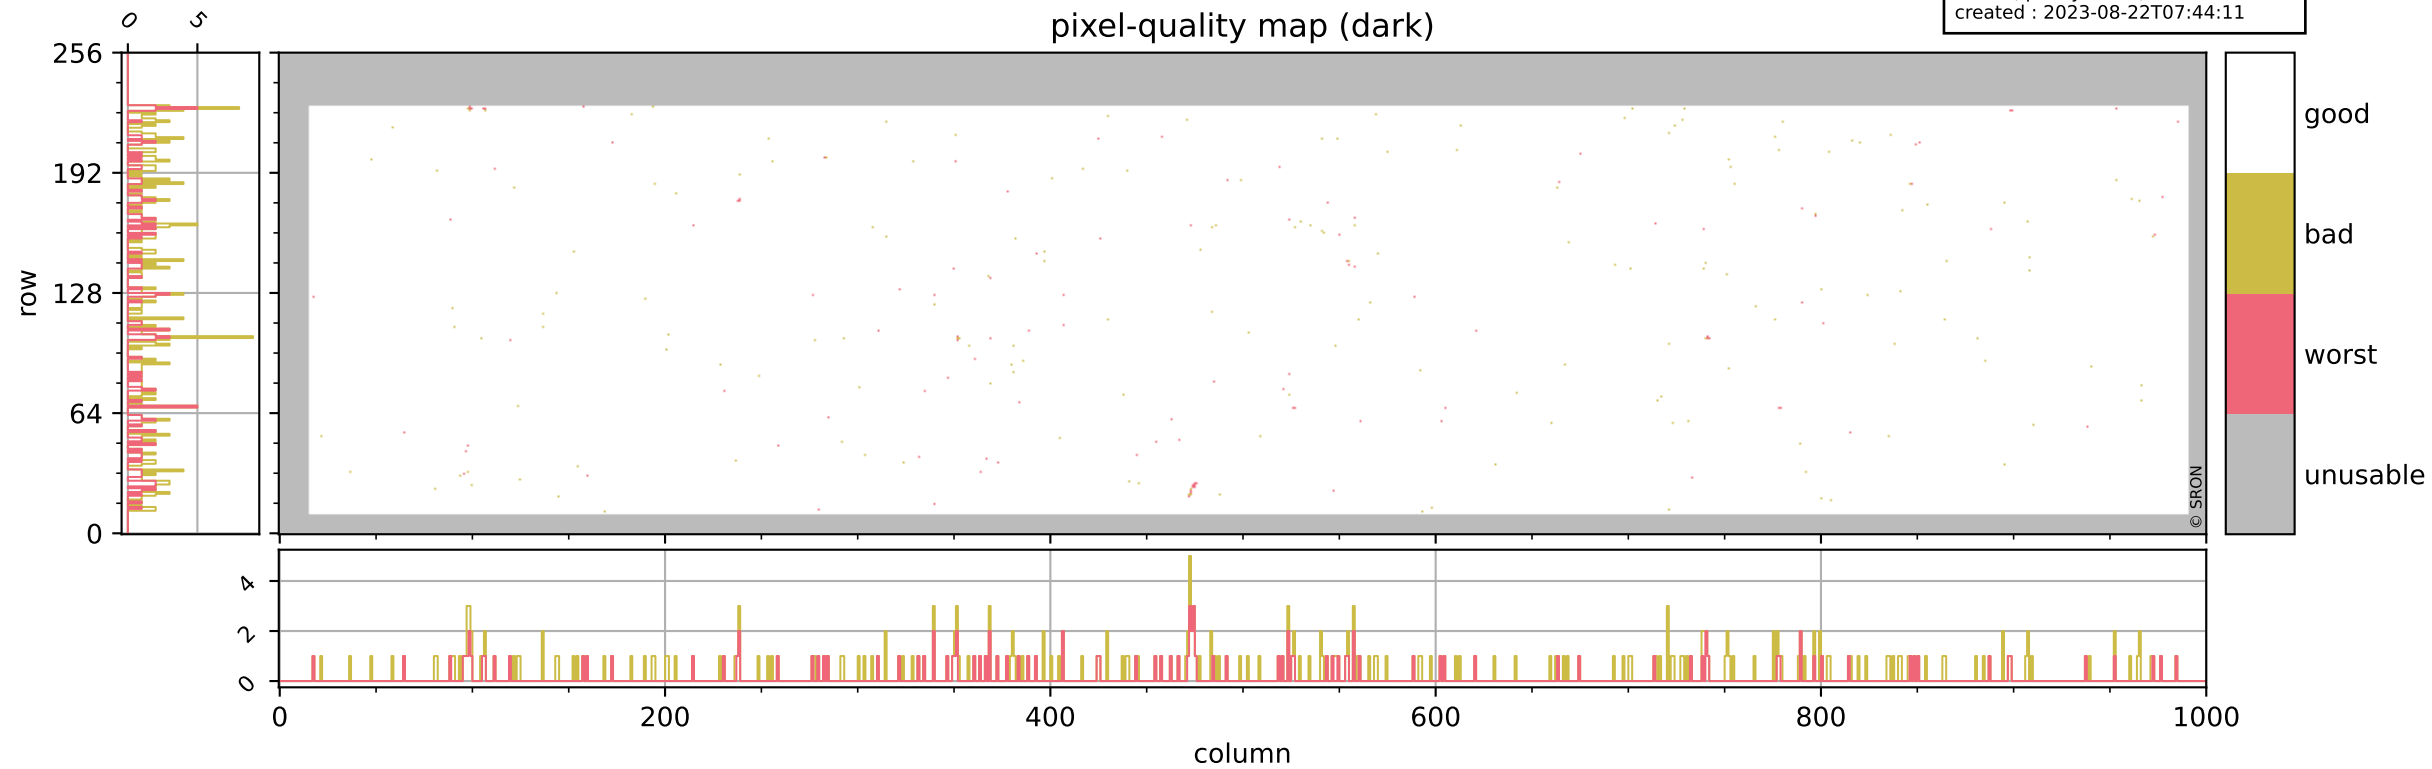

# Tropomi SWIR pixel quality (official)

orbits : 19 in [3472, 3517]  
coverage : 2018-06-15 / 2018-06-18  
bad (quality < 0.8) : 5229  
worst (quality < 0.1) : 404  
created : 2023-08-22T07:44:11

## pixel-quality map

# Tropomi SWIR pixel quality (official)

orbits : 19 in [3472, 3517]  
coverage : 2018-06-15 / 2018-06-18  
bad (quality < 0.8) : 284  
worst (quality < 0.1) : 112  
created : 2023-08-22T07:44:11

# Tropomi SWIR pixel quality (official)

orbits : 19 in [3472, 3517]  
coverage : 2018-06-15 / 2018-06-18  
bad (quality < 0.8) : 4573  
worst (quality < 0.1) : 319  
created : 2023-08-22T07:44:11