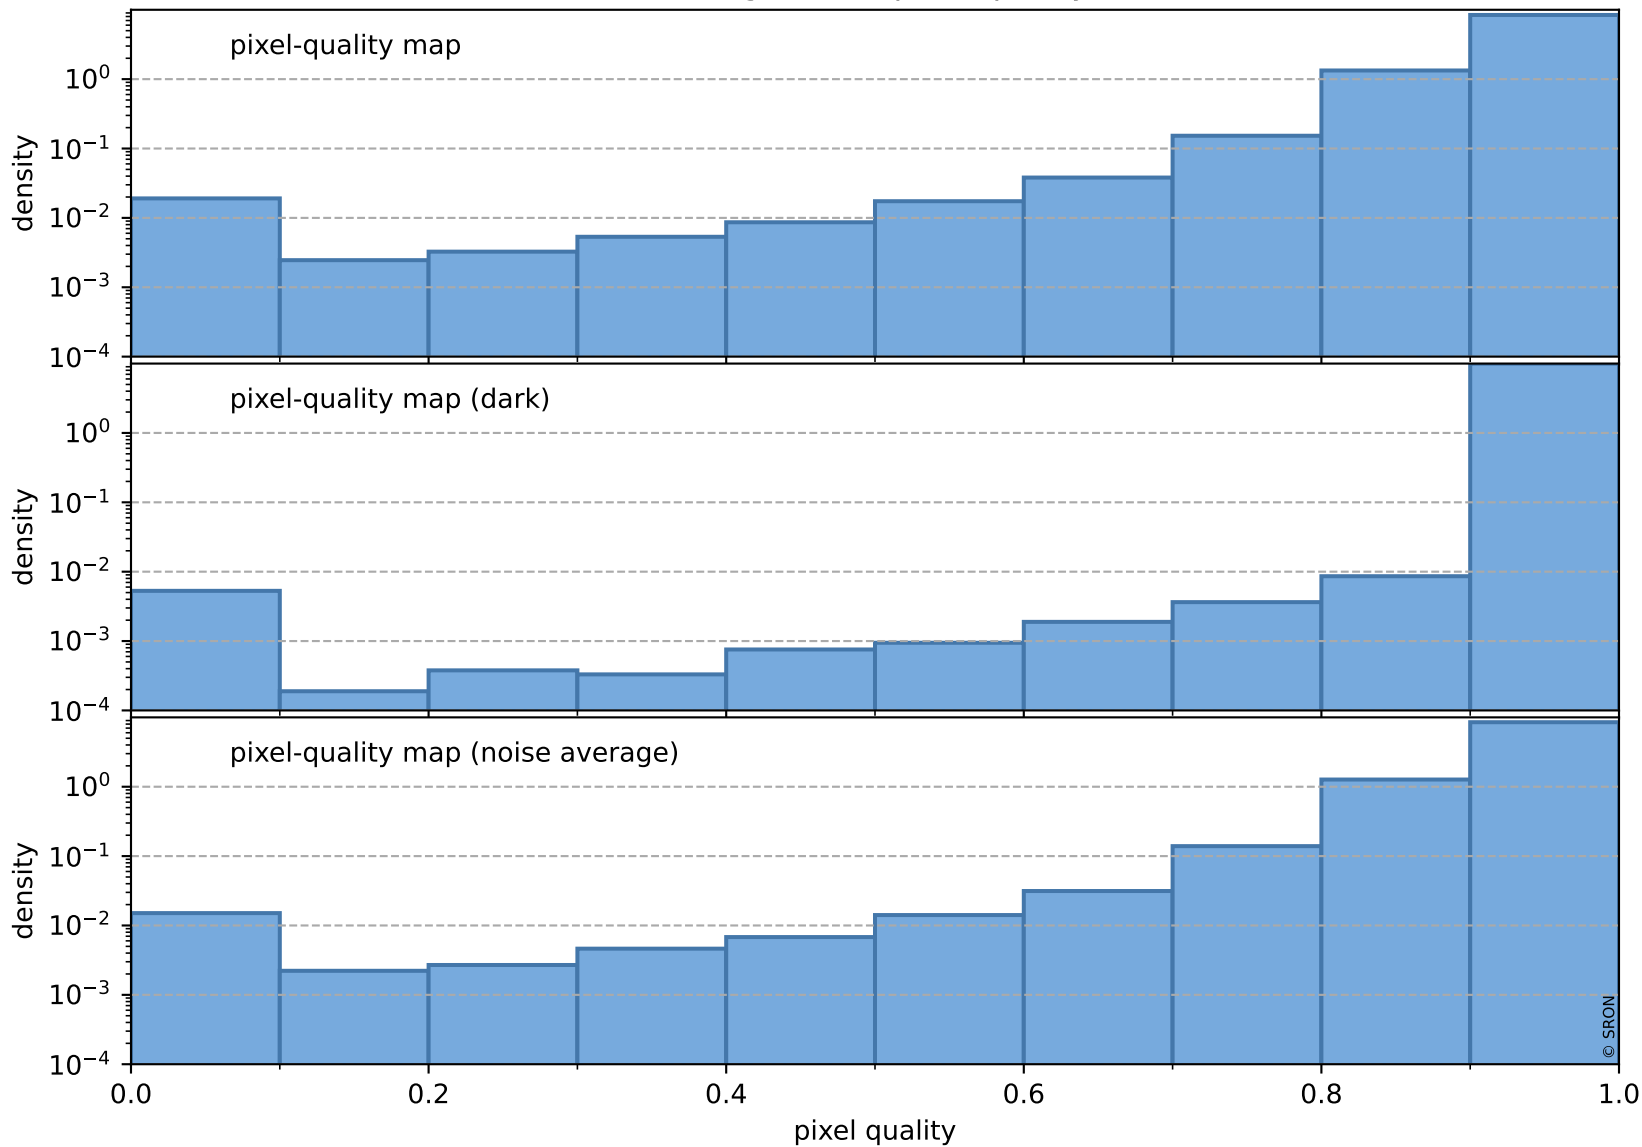

Tropomi SWIR pixel quality (official)

orbits : 19 in [3472, 3517]
coverage : 2018-06-15 / 2018-06-18
created : 2023-08-22T07:44:12

Histograms of pixel-quality