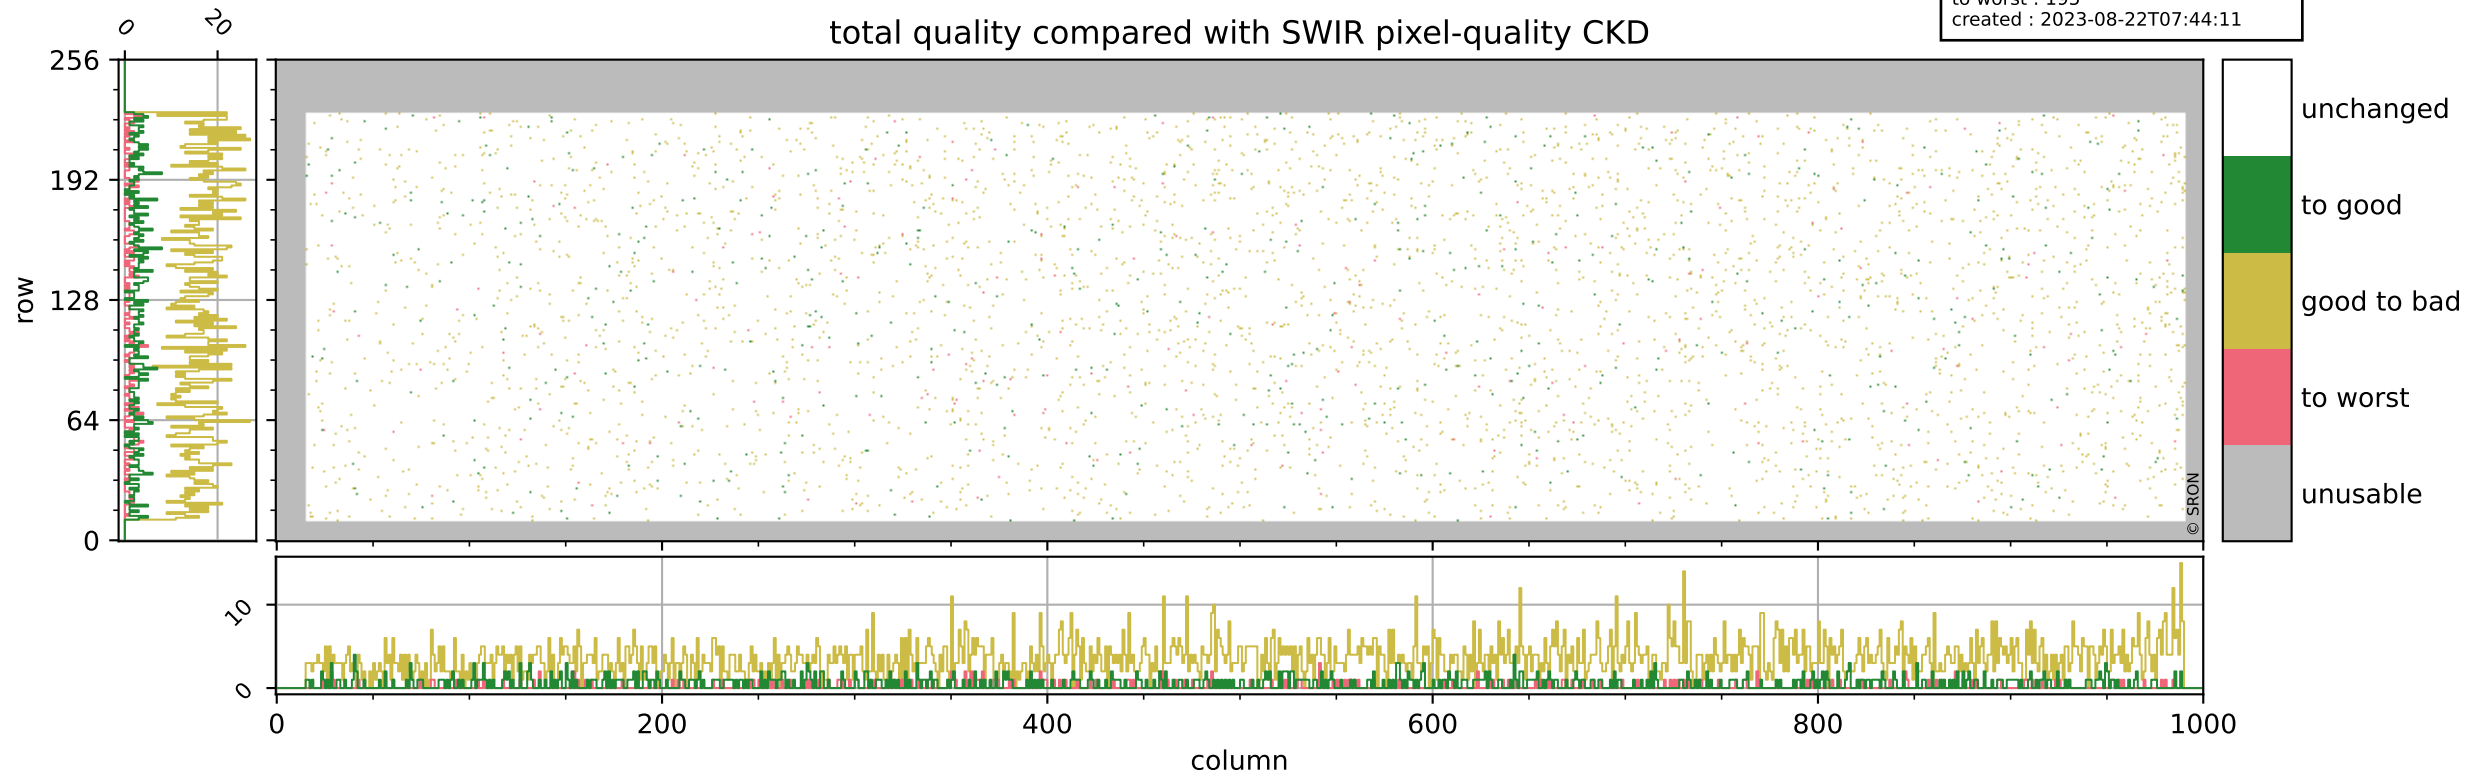

Tropomi SWIR pixel quality (official)

orbits : 19 in [3472, 3517]
coverage : 2018-06-15 / 2018-06-18
to good : 562
good to bad : 3354
to worst : 195
created : 2023-08-22T07:44:11

total quality compared with SWIR pixel-quality CKD