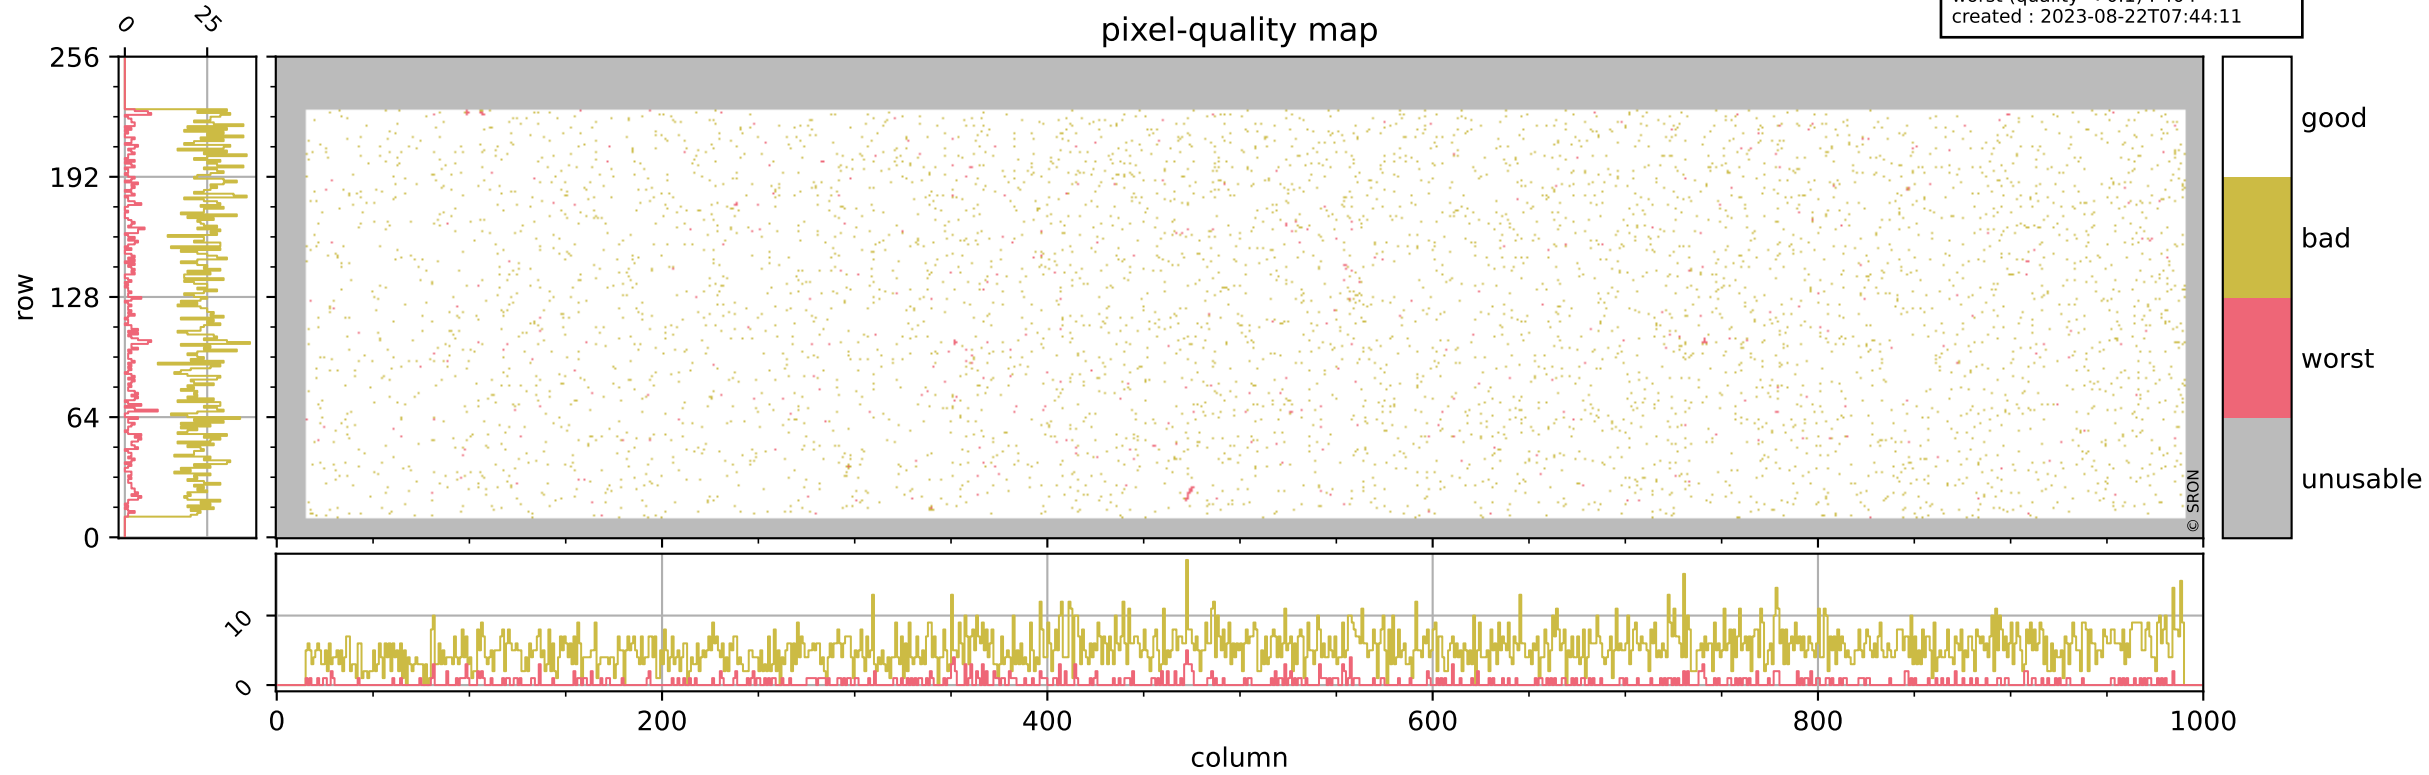

# Tropomi SWIR pixel quality (official)

orbits : 19 in [3472, 3517]  
coverage : 2018-06-15 / 2018-06-18  
bad (quality < 0.8) : 5229  
worst (quality < 0.1) : 404  
created : 2023-08-22T07:44:11

## pixel-quality map

# Tropomi SWIR pixel quality (official)

orbits : 19 in [3472, 3517]  
coverage : 2018-06-15 / 2018-06-18  
bad (quality < 0.8) : 284  
worst (quality < 0.1) : 112  
created : 2023-08-22T07:44:11

# Tropomi SWIR pixel quality (official)

orbits : 19 in [3472, 3517]  
coverage : 2018-06-15 / 2018-06-18  
bad (quality < 0.8) : 4573  
worst (quality < 0.1) : 319  
created : 2023-08-22T07:44:11