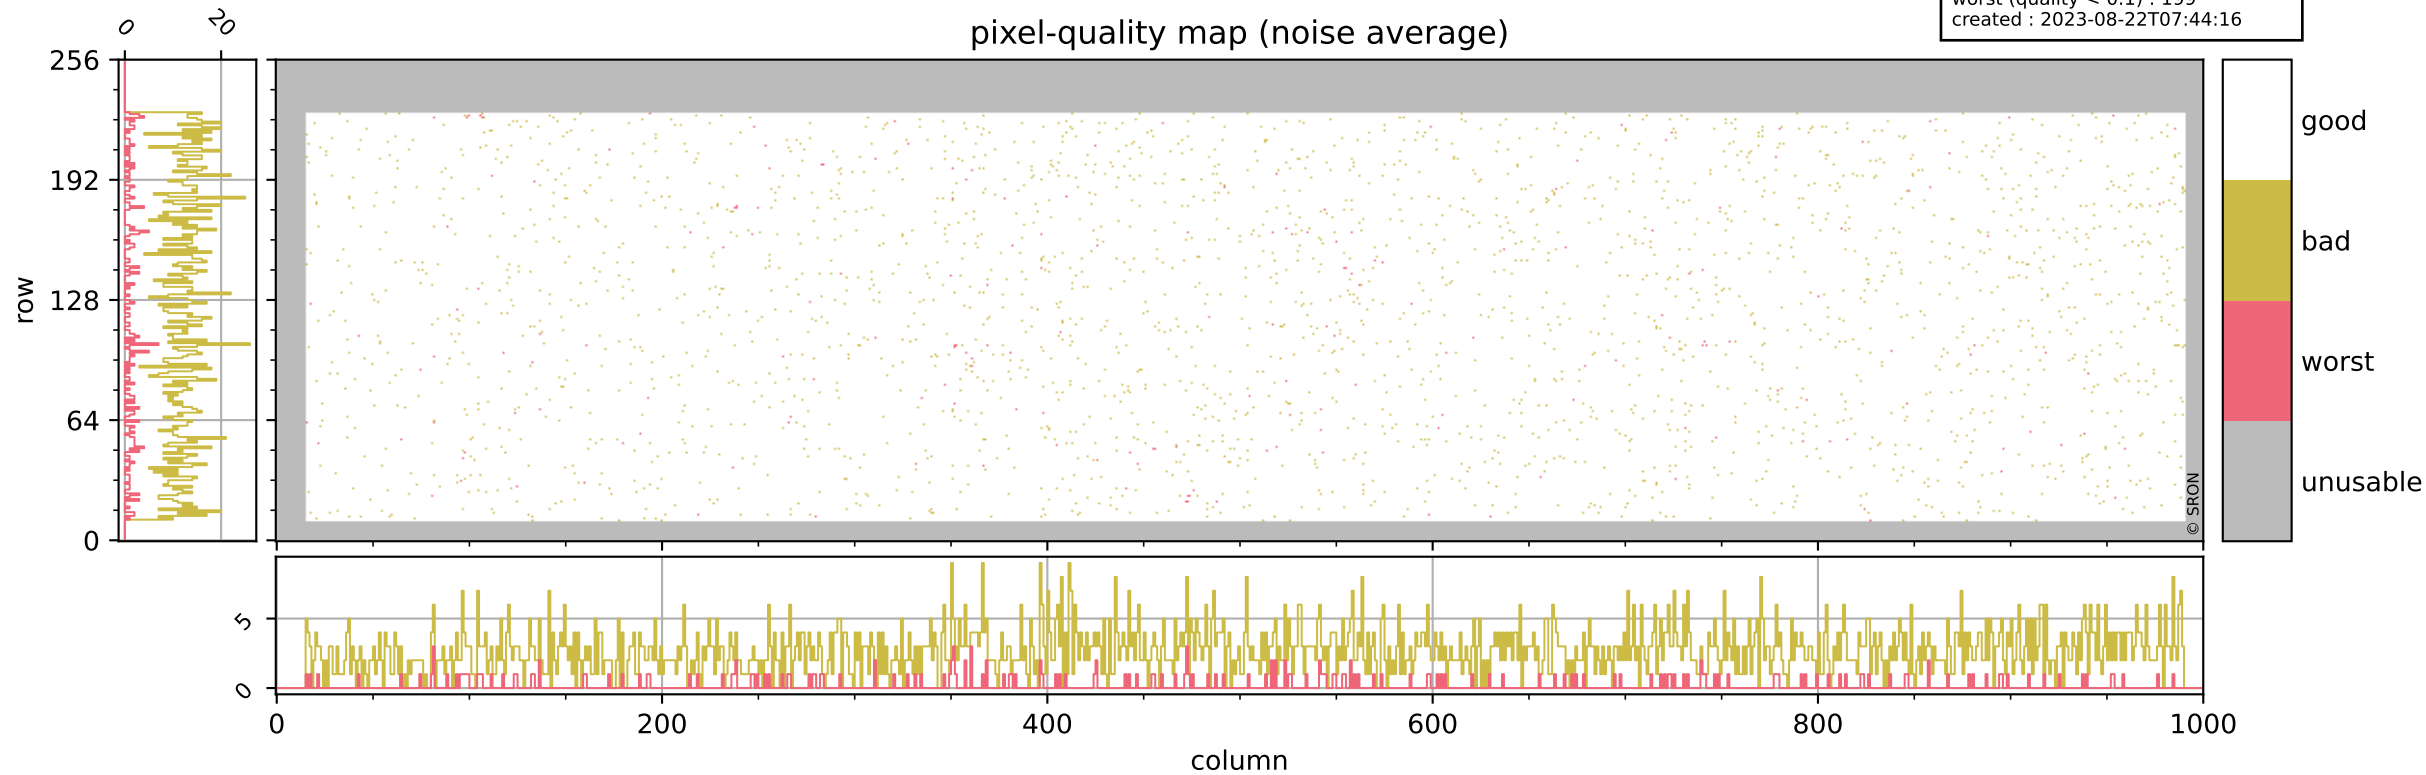

Tropomi SWIR pixel quality (official)

orbits : 20 in [3502, 3547]
coverage : 2018-06-17 / 2018-06-20
bad (quality < 0.8) : 286
worst (quality < 0.1) : 112
created : 2023-08-22T07:44:15

Tropomi SWIR pixel quality (official)

orbits : 20 in [3502, 3547]
coverage : 2018-06-17 / 2018-06-20
bad (quality < 0.8) : 2683
worst (quality < 0.1) : 199
created : 2023-08-22T07:44:16

pixel-quality map (noise average)

Tropomi SWIR pixel quality (official)

orbits : 20 in [3502, 3547]
coverage : 2018-06-17 / 2018-06-20
to good : 562
good to bad : 1513
to worst : 83
created : 2023-08-22T07:44:16

total quality compared with SWIR pixel-quality CKD

Tropomi SWIR pixel quality (official)

orbits : 20 in [3502, 3547]
coverage : 2018-06-17 / 2018-06-20
created : 2023-08-22T07:44:16

Histograms of pixel-quality

Tropomi SWIR pixel quality (official) ground-tracks of Sentinel-5P

orbits : 20 in [3502, 3547]
coverage : 2018-06-17 / 2018-06-20
created : 2023-08-22T07:44:17