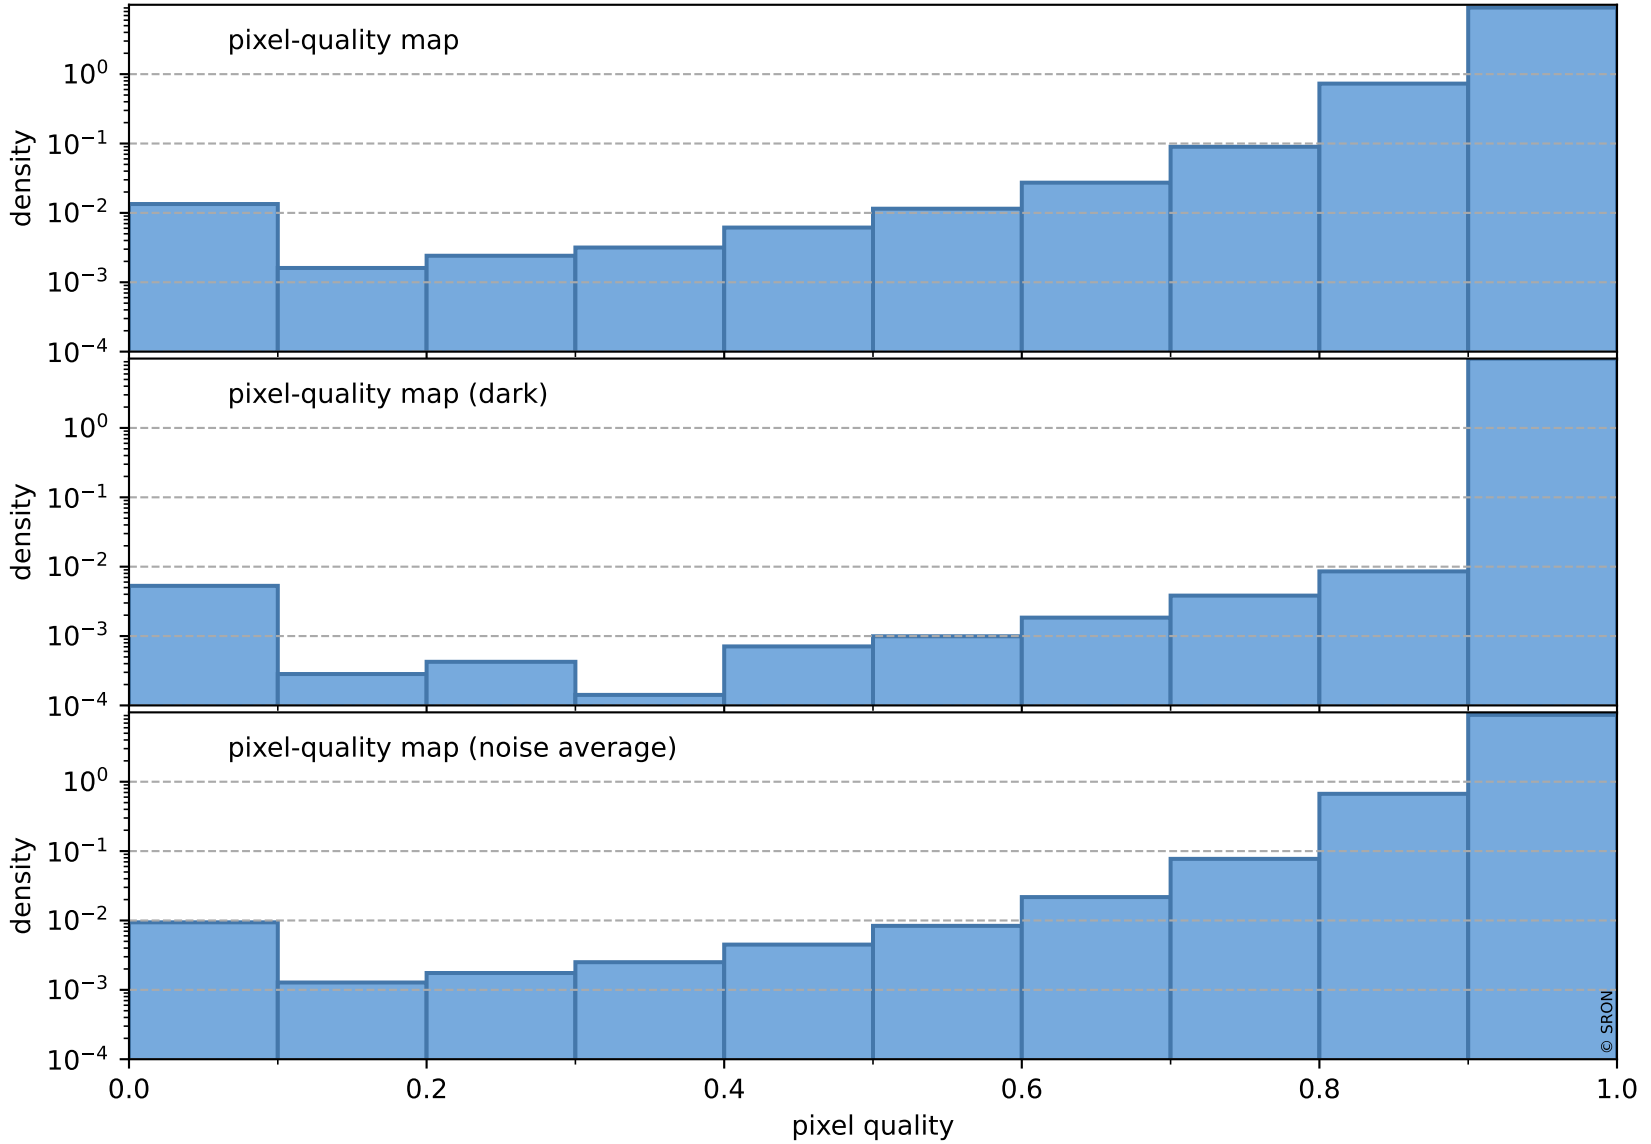

orbits : 20 in [3502, 3547]
coverage : 2018-06-17 / 2018-06-20
bad (quality < 0.8) : 2683
worst (quality < 0.1) : 199
created : 2023-08-22T07:44:16

pixel-quality map (noise average)

Tropomi SWIR pixel quality (official)

orbits : 20 in [3502, 3547]
coverage : 2018-06-17 / 2018-06-20
to good : 562
good to bad : 1513
to worst : 83
created : 2023-08-22T07:44:16

total quality compared with SWIR pixel-quality CKD

Tropomi SWIR pixel quality (official)

orbits : 20 in [3502, 3547]
coverage : 2018-06-17 / 2018-06-20
created : 2023-08-22T07:44:16

Histograms of pixel-quality

Tropomi SWIR pixel quality (official) ground-tracks of Sentinel-5P

orbits : 20 in [3502, 3547]
coverage : 2018-06-17 / 2018-06-20
created : 2023-08-22T07:44:17

Tropomi SWIR pixel quality (official)

orbits : [2827, 3547]
coverage : 2018-04-30 / 2018-06-20
created : 2023-08-22T07:44:17

trend of pixel quality & temperatures