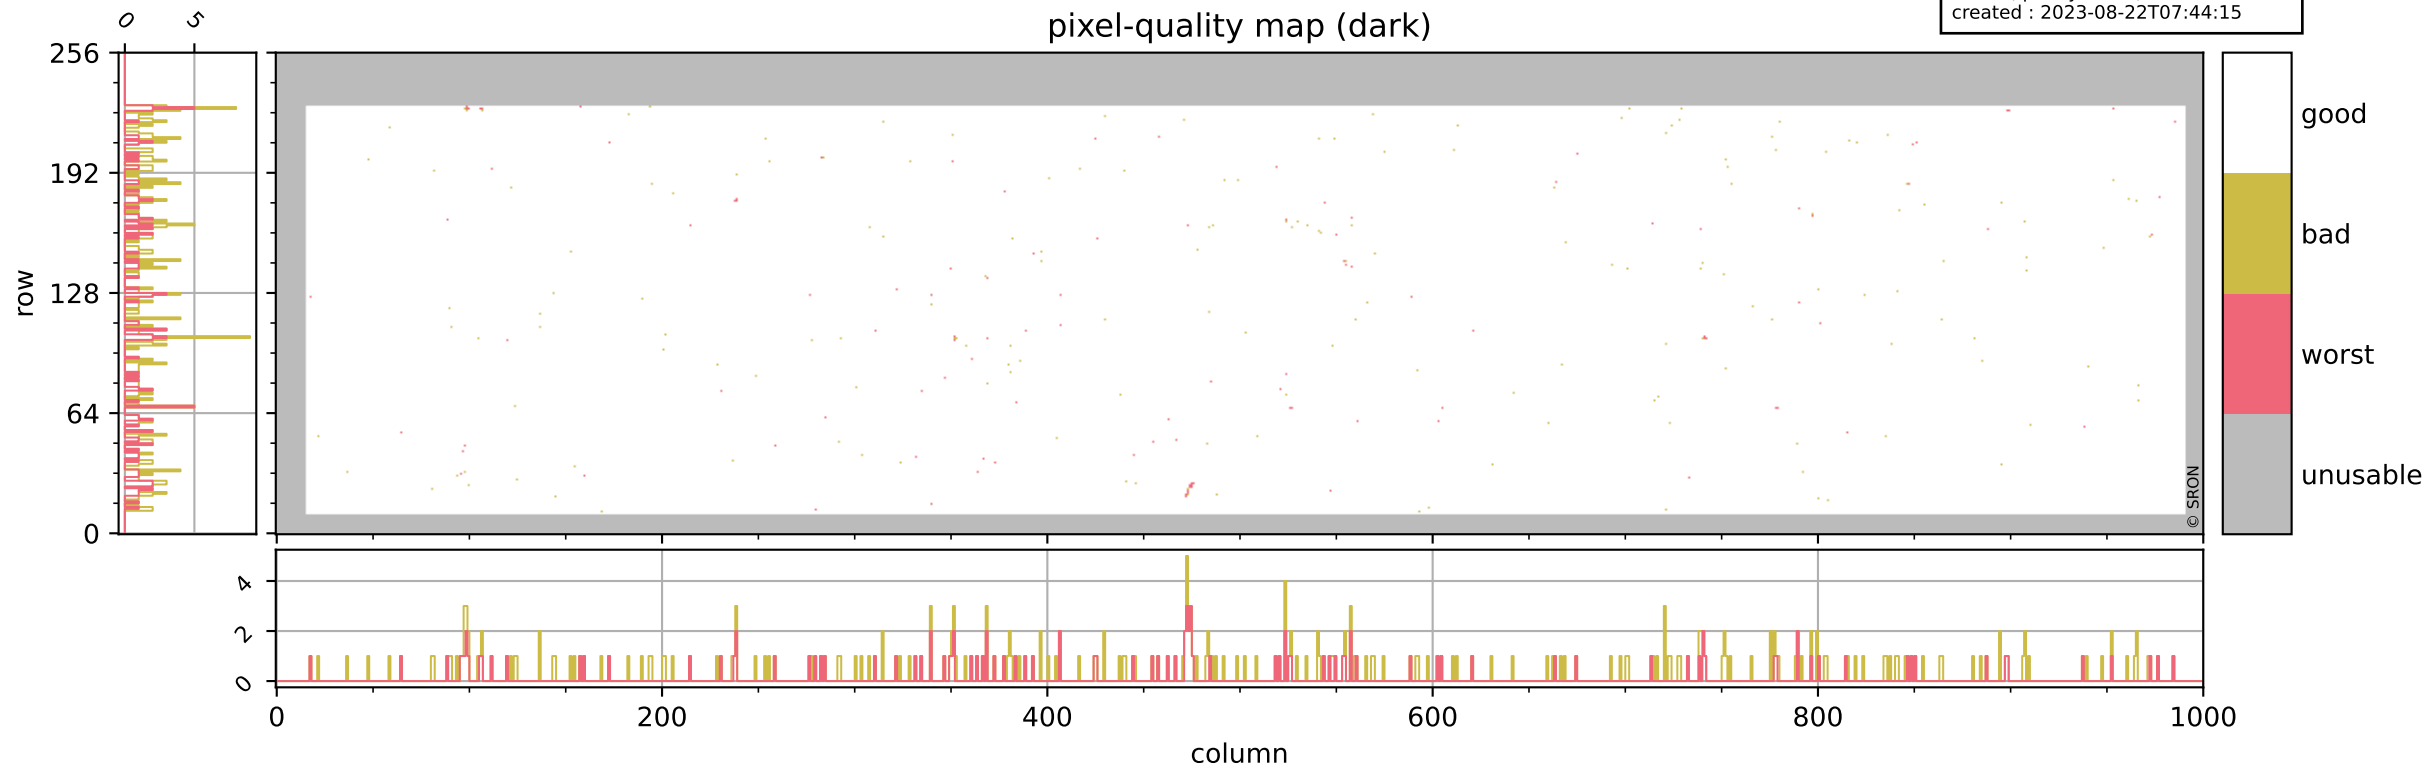

Tropomi SWIR pixel quality (official)

orbits : 20 in [3502, 3547]
coverage : 2018-06-17 / 2018-06-20
bad (quality < 0.8) : 3286
worst (quality < 0.1) : 284
created : 2023-08-22T07:44:15

pixel-quality map

Tropomi SWIR pixel quality (official)

orbits : 20 in [3502, 3547]
coverage : 2018-06-17 / 2018-06-20
bad (quality < 0.8) : 286
worst (quality < 0.1) : 112
created : 2023-08-22T07:44:15

Tropomi SWIR pixel quality (official)

orbits : 20 in [3502, 3547]
coverage : 2018-06-17 / 2018-06-20
bad (quality < 0.8) : 2683
worst (quality < 0.1) : 199
created : 2023-08-22T07:44:16

pixel-quality map (noise average)

Tropomi SWIR pixel quality (official)

orbits : 20 in [3502, 3547]
coverage : 2018-06-17 / 2018-06-20
created : 2023-08-22T07:44:16

Histograms of pixel-quality

Tropomi SWIR pixel quality (official) ground-tracks of Sentinel-5P

orbits : 20 in [3502, 3547]
coverage : 2018-06-17 / 2018-06-20
created : 2023-08-22T07:44:17