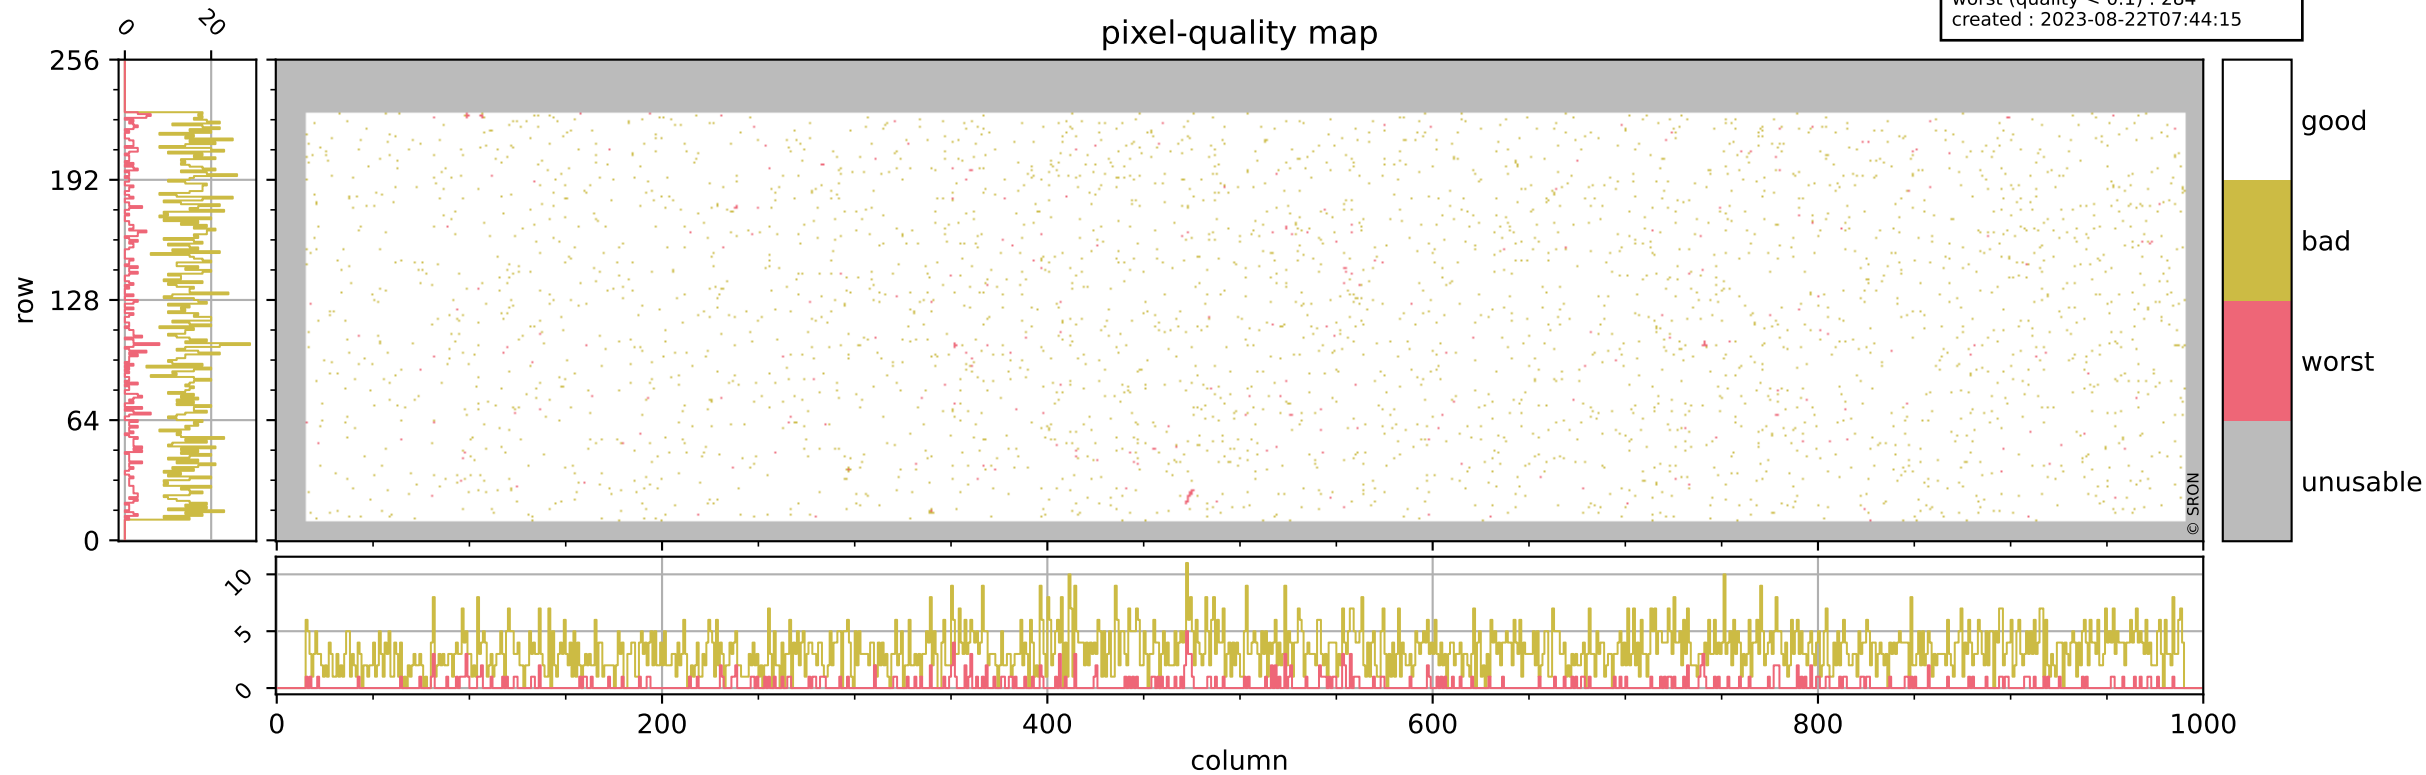

Tropomi SWIR pixel quality (official)

orbits : 20 in [3502, 3547]
coverage : 2018-06-17 / 2018-06-20
bad (quality < 0.8) : 3286
worst (quality < 0.1) : 284
created : 2023-08-22T07:44:15

pixel-quality map

Tropomi SWIR pixel quality (official)

orbits : 20 in [3502, 3547]
coverage : 2018-06-17 / 2018-06-20
bad (quality < 0.8) : 286
worst (quality < 0.1) : 112
created : 2023-08-22T07:44:15

Tropomi SWIR pixel quality (official)

orbits : 20 in [3502, 3547]
coverage : 2018-06-17 / 2018-06-20
bad (quality < 0.8) : 2683
worst (quality < 0.1) : 199
created : 2023-08-22T07:44:16

pixel-quality map (noise average)

Tropomi SWIR pixel quality (official)

orbits : 20 in [3502, 3547]
coverage : 2018-06-17 / 2018-06-20
created : 2023-08-22T07:44:16

Histograms of pixel-quality

Tropomi SWIR pixel quality (official) ground-tracks of Sentinel-5P

orbits : 20 in [3502, 3547]
coverage : 2018-06-17 / 2018-06-20
created : 2023-08-22T07:44:17