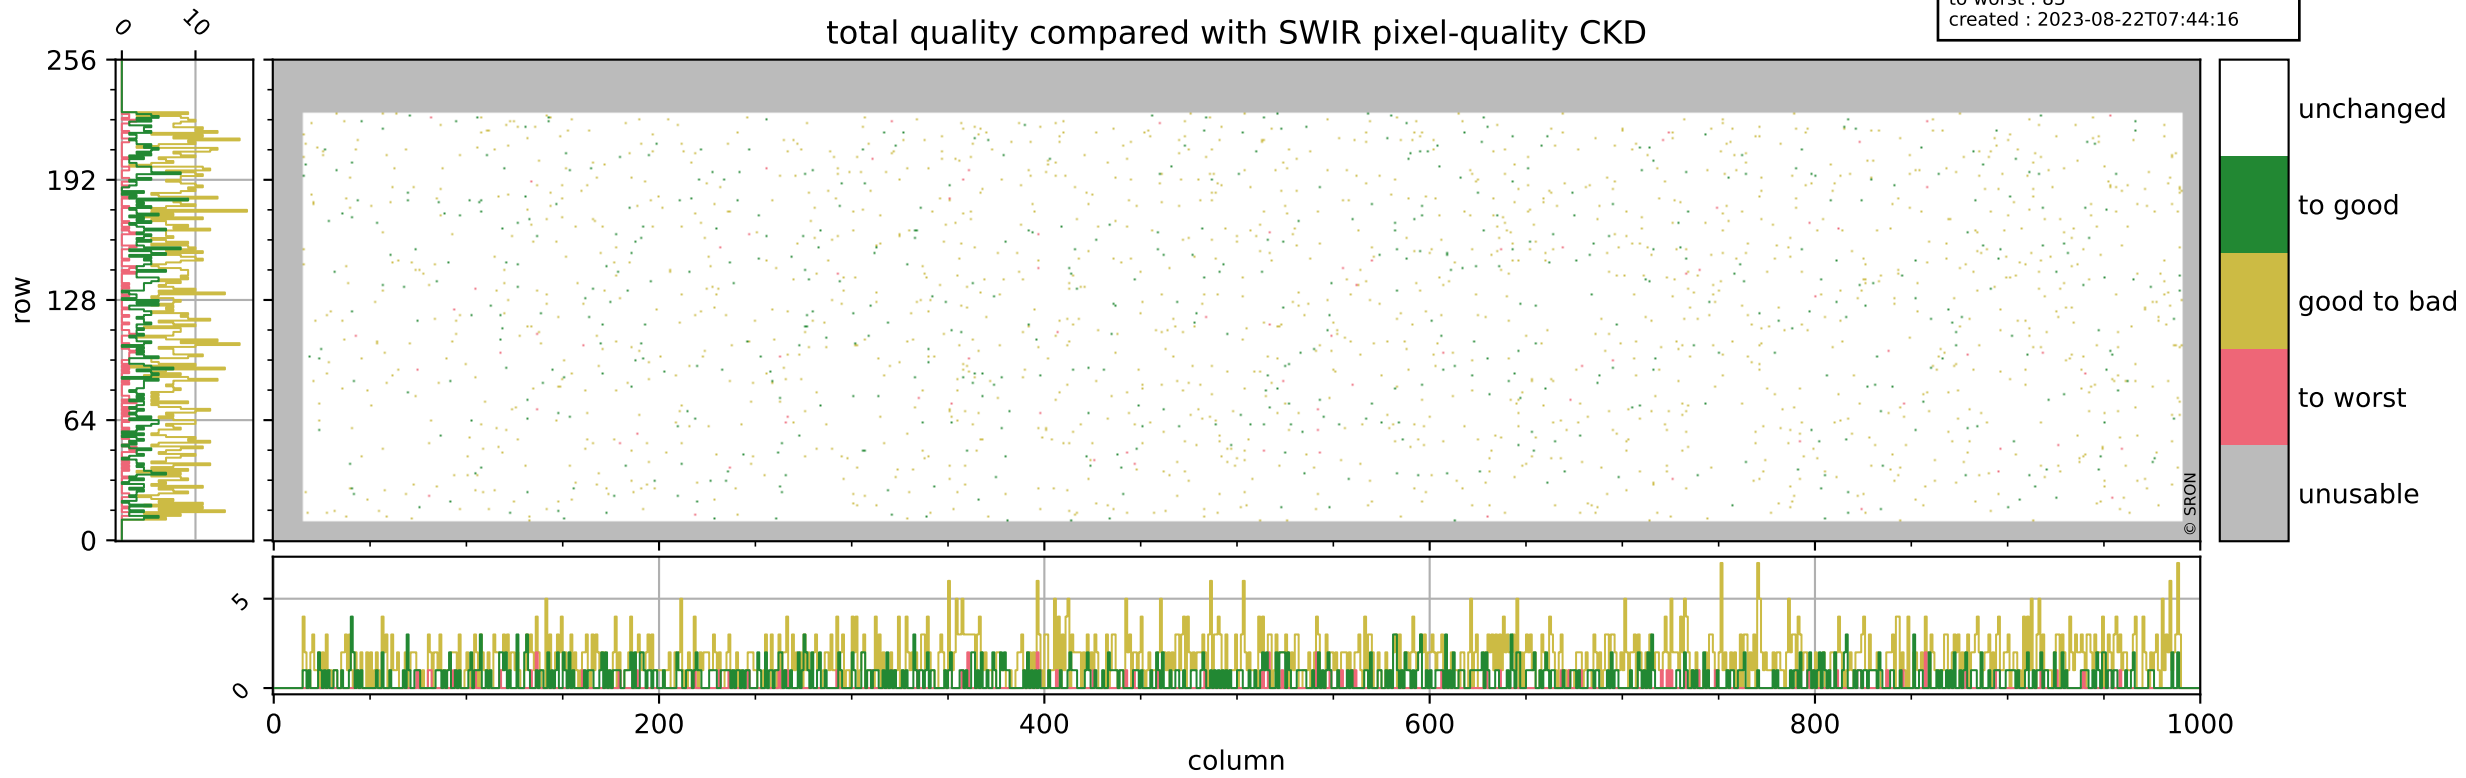

Tropomi SWIR pixel quality (official)

orbits : 20 in [3502, 3547]
coverage : 2018-06-17 / 2018-06-20
bad (quality < 0.8) : 286
worst (quality < 0.1) : 112
created : 2023-08-22T07:44:15

Tropomi SWIR pixel quality (official)

orbits : 20 in [3502, 3547]
coverage : 2018-06-17 / 2018-06-20
bad (quality < 0.8) : 2683
worst (quality < 0.1) : 199
created : 2023-08-22T07:44:16

pixel-quality map (noise average)

Tropomi SWIR pixel quality (official)

orbits : 20 in [3502, 3547]
coverage : 2018-06-17 / 2018-06-20
to good : 562
good to bad : 1513
to worst : 83
created : 2023-08-22T07:44:16

total quality compared with SWIR pixel-quality CKD

Tropomi SWIR pixel quality (official)

orbits : 20 in [3502, 3547]
coverage : 2018-06-17 / 2018-06-20
created : 2023-08-22T07:44:16

Histograms of pixel-quality

Tropomi SWIR pixel quality (official) ground-tracks of Sentinel-5P

orbits : 20 in [3502, 3547]
coverage : 2018-06-17 / 2018-06-20
created : 2023-08-22T07:44:17