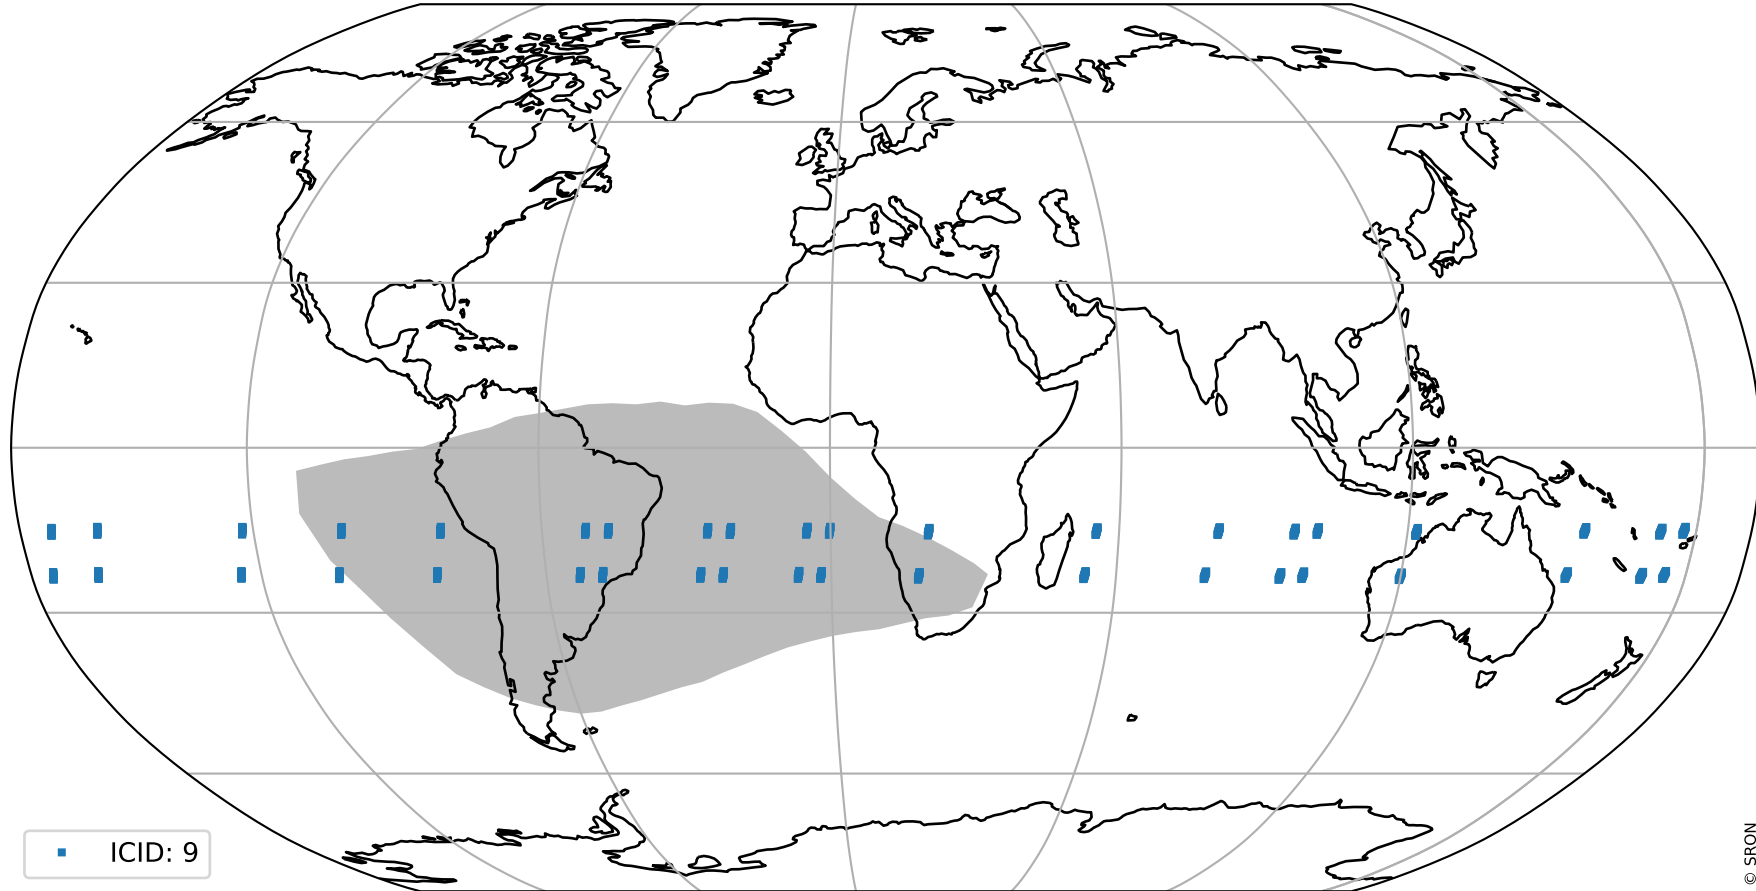

orbits : 20 in [3502, 3547]
coverage : 2018-06-17 / 2018-06-20
bad (quality < 0.8) : 2683
worst (quality < 0.1) : 199
created : 2023-08-22T07:44:16

pixel-quality map (noise average)

Tropomi SWIR pixel quality (official)

orbits : 20 in [3502, 3547]
coverage : 2018-06-17 / 2018-06-20
to good : 562
good to bad : 1513
to worst : 83
created : 2023-08-22T07:44:16

total quality compared with SWIR pixel-quality CKD

Tropomi SWIR pixel quality (official)

orbits : 20 in [3502, 3547]
coverage : 2018-06-17 / 2018-06-20
created : 2023-08-22T07:44:16

Histograms of pixel-quality

Tropomi SWIR pixel quality (official) ground-tracks of Sentinel-5P

orbits : 20 in [3502, 3547]
coverage : 2018-06-17 / 2018-06-20
created : 2023-08-22T07:44:17