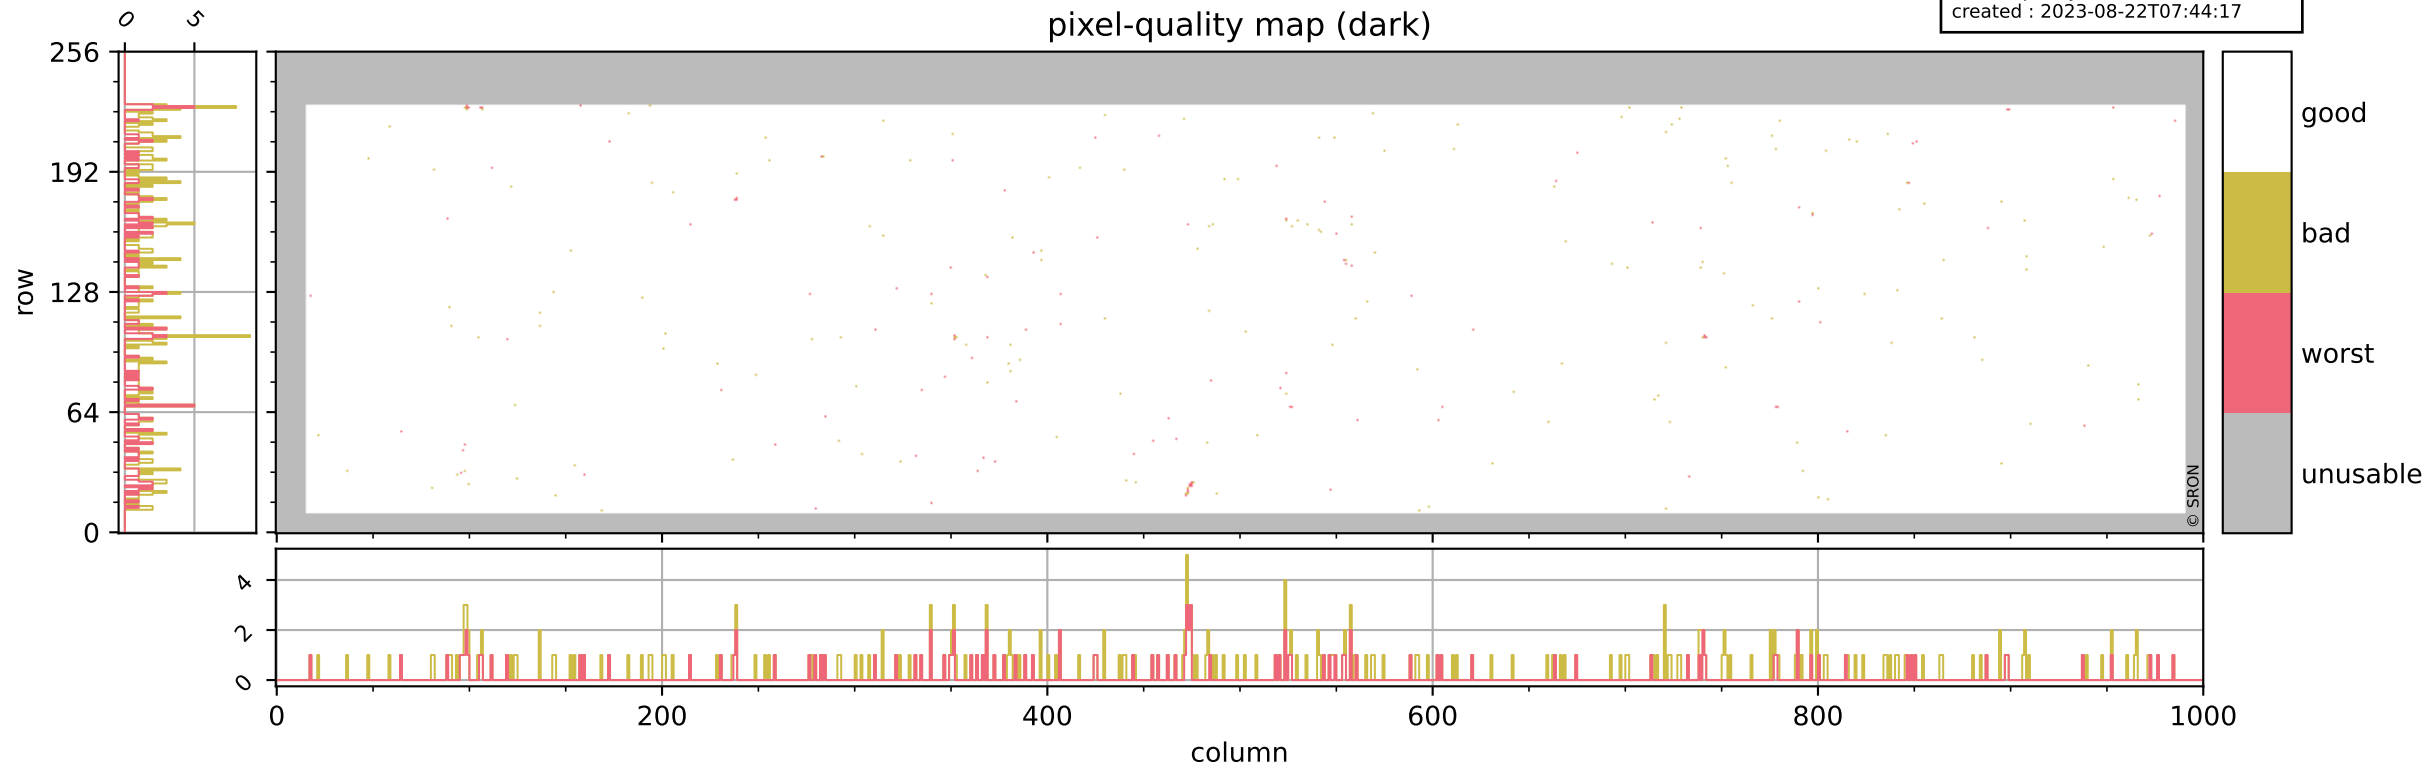

# Tropomi SWIR pixel quality (official)

orbits : 19 in [3517, 3562]  
coverage : 2018-06-18 / 2018-06-21  
bad (quality < 0.8) : 2601  
worst (quality < 0.1) : 311  
created : 2023-08-22T07:44:17

## pixel-quality map

# Tropomi SWIR pixel quality (official)

orbits : 19 in [3517, 3562]  
coverage : 2018-06-18 / 2018-06-21  
bad (quality < 0.8) : 286  
worst (quality < 0.1) : 110  
created : 2023-08-22T07:44:17

## pixel-quality map (dark)