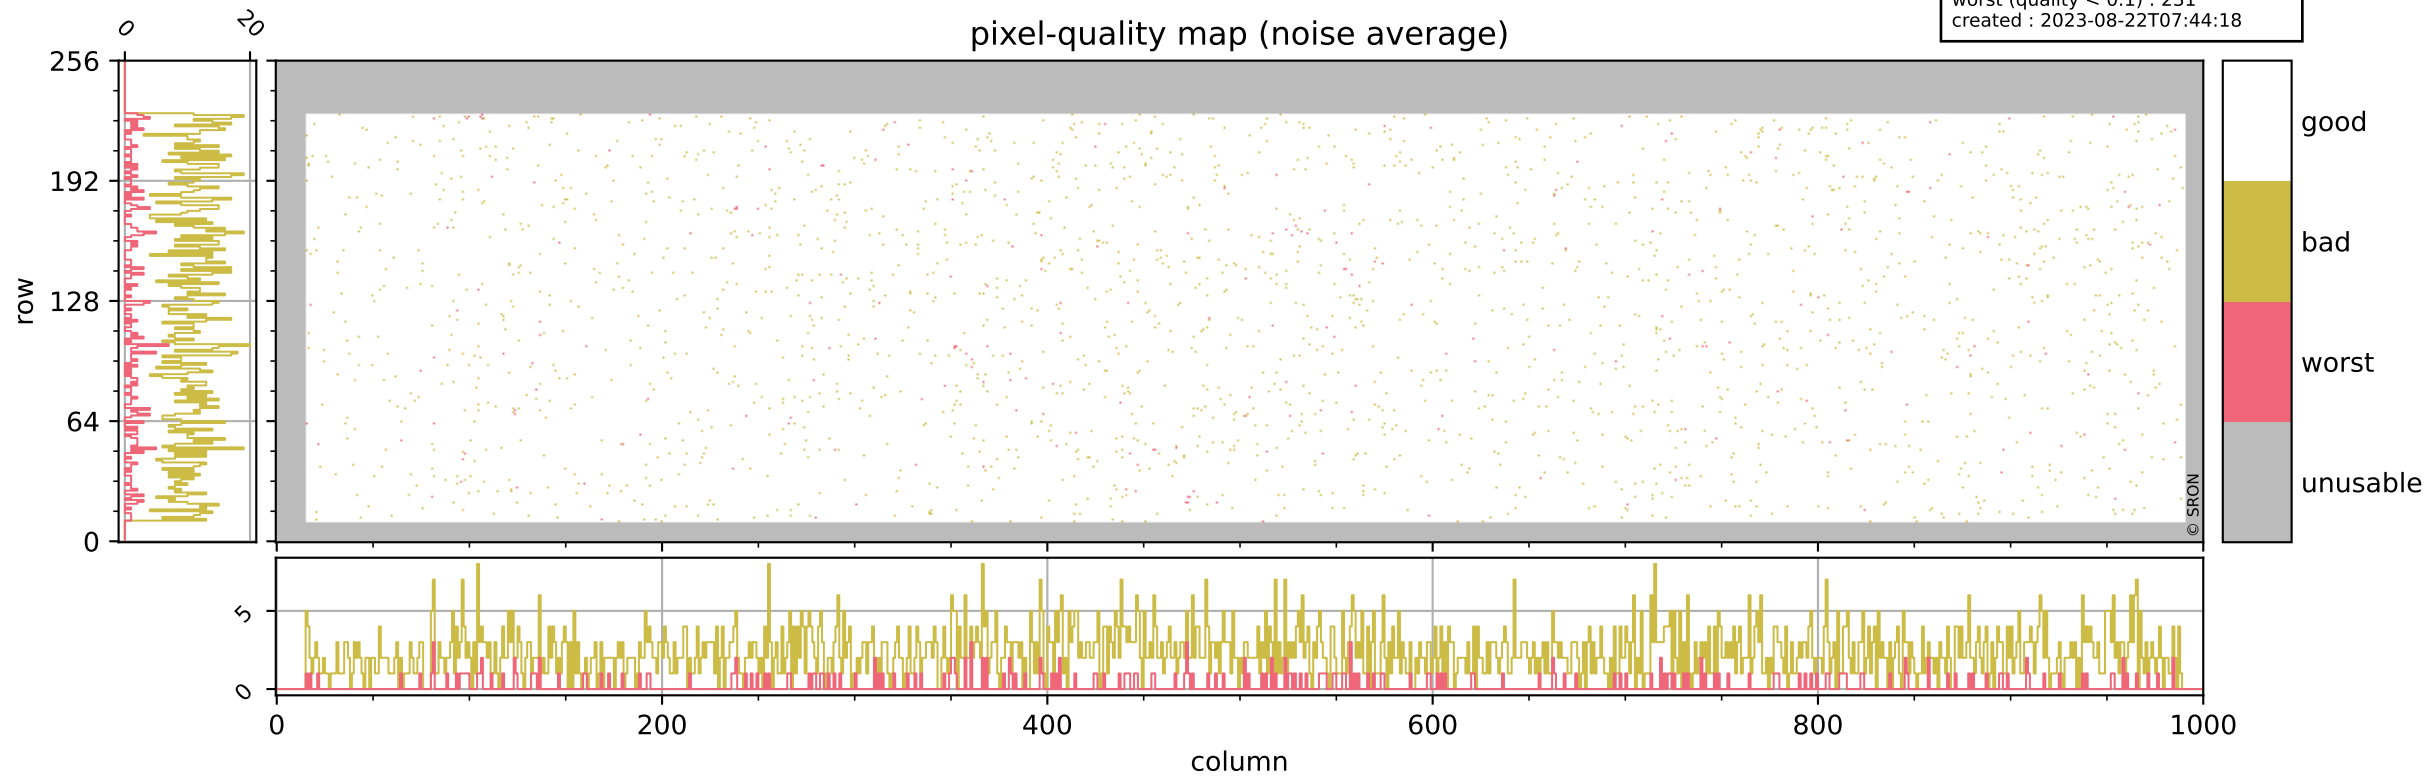

## pixel-quality map

# Tropomi SWIR pixel quality (official)

orbits : 19 in [3517, 3562]  
coverage : 2018-06-18 / 2018-06-21  
bad (quality < 0.8) : 286  
worst (quality < 0.1) : 110  
created : 2023-08-22T07:44:17

## pixel-quality map (dark)

# Tropomi SWIR pixel quality (official)

orbits : 19 in [3517, 3562]  
coverage : 2018-06-18 / 2018-06-21  
bad (quality < 0.8) : 2348  
worst (quality < 0.1) : 231  
created : 2023-08-22T07:44:18