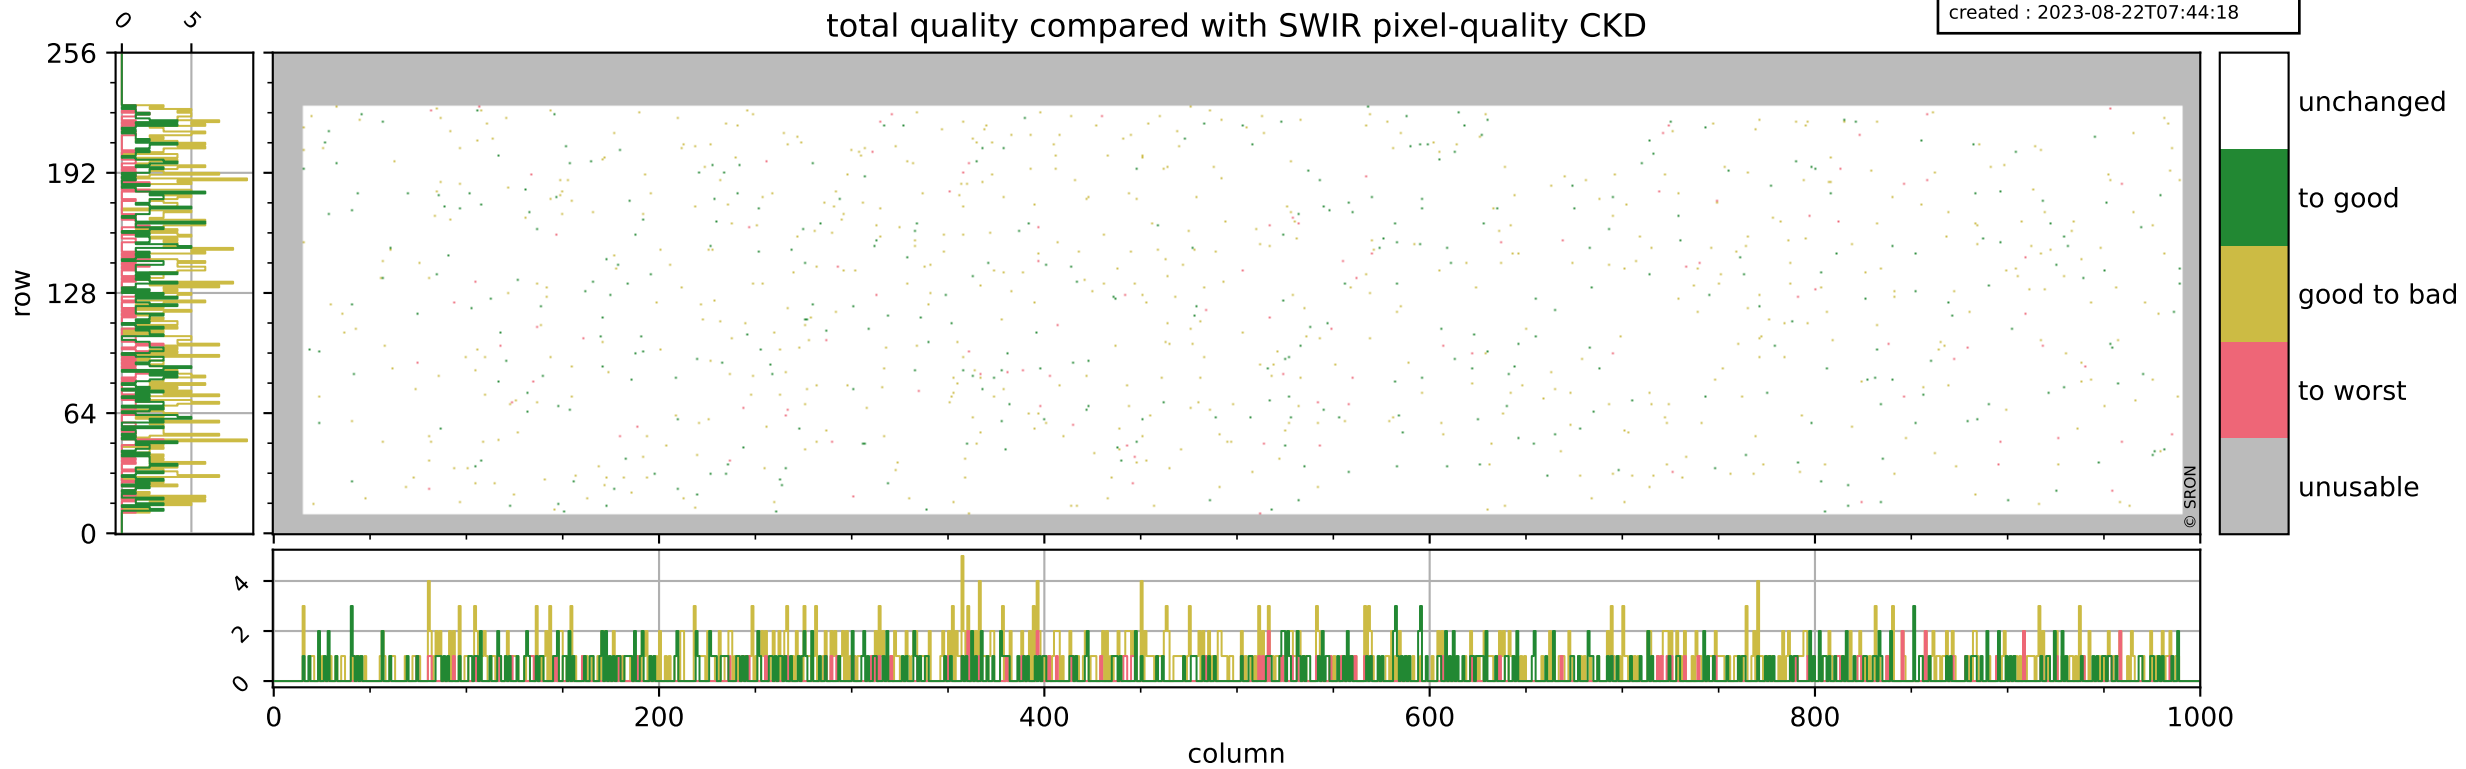

## pixel-quality map (dark)

# Tropomi SWIR pixel quality (official)

orbits : 19 in [3517, 3562]  
coverage : 2018-06-18 / 2018-06-21  
bad (quality < 0.8) : 2348  
worst (quality < 0.1) : 231  
created : 2023-08-22T07:44:18

# Tropomi SWIR pixel quality (official)

orbits : 19 in [3517, 3562]  
coverage : 2018-06-18 / 2018-06-21  
to good : 360  
good to bad : 614  
to worst : 104  
created : 2023-08-22T07:44:18

## total quality compared with SWIR pixel-quality CKD