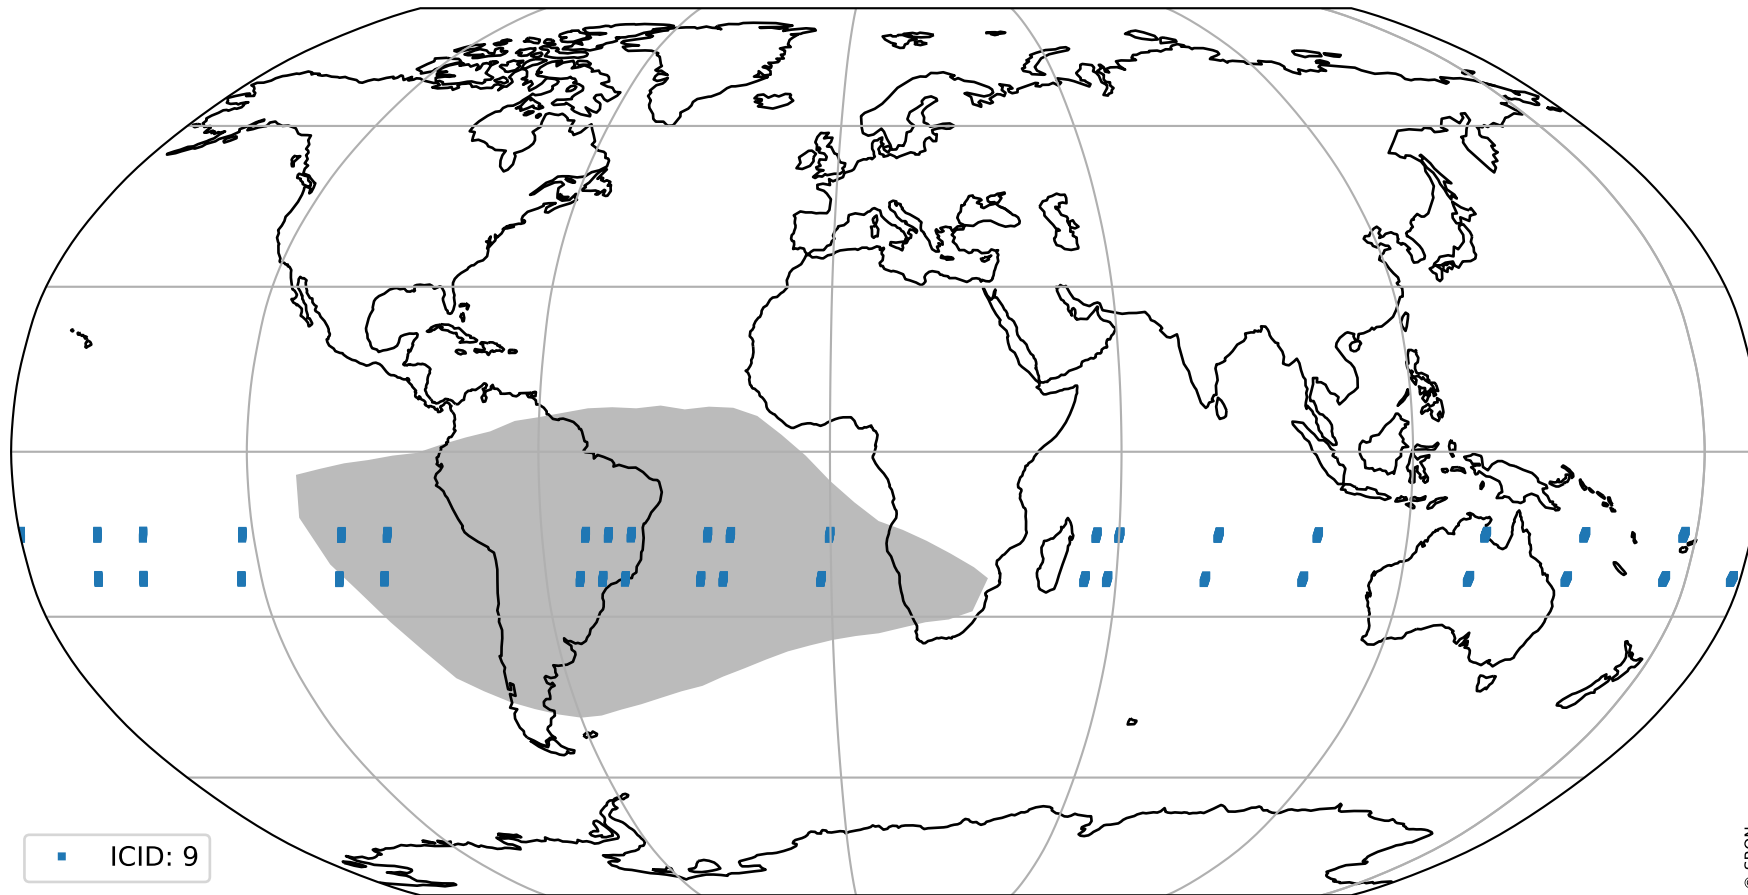

# Tropomi SWIR pixel quality (official)

orbits : 19 in [3517, 3562]  
coverage : 2018-06-18 / 2018-06-21  
created : 2023-08-22T07:44:18

## Histograms of pixel-quality

# Tropomi SWIR pixel quality (official) ground-tracks of Sentinel-5P

orbits : 19 in [3517, 3562]  
coverage : 2018-06-18 / 2018-06-21  
created : 2023-08-22T07:44:19