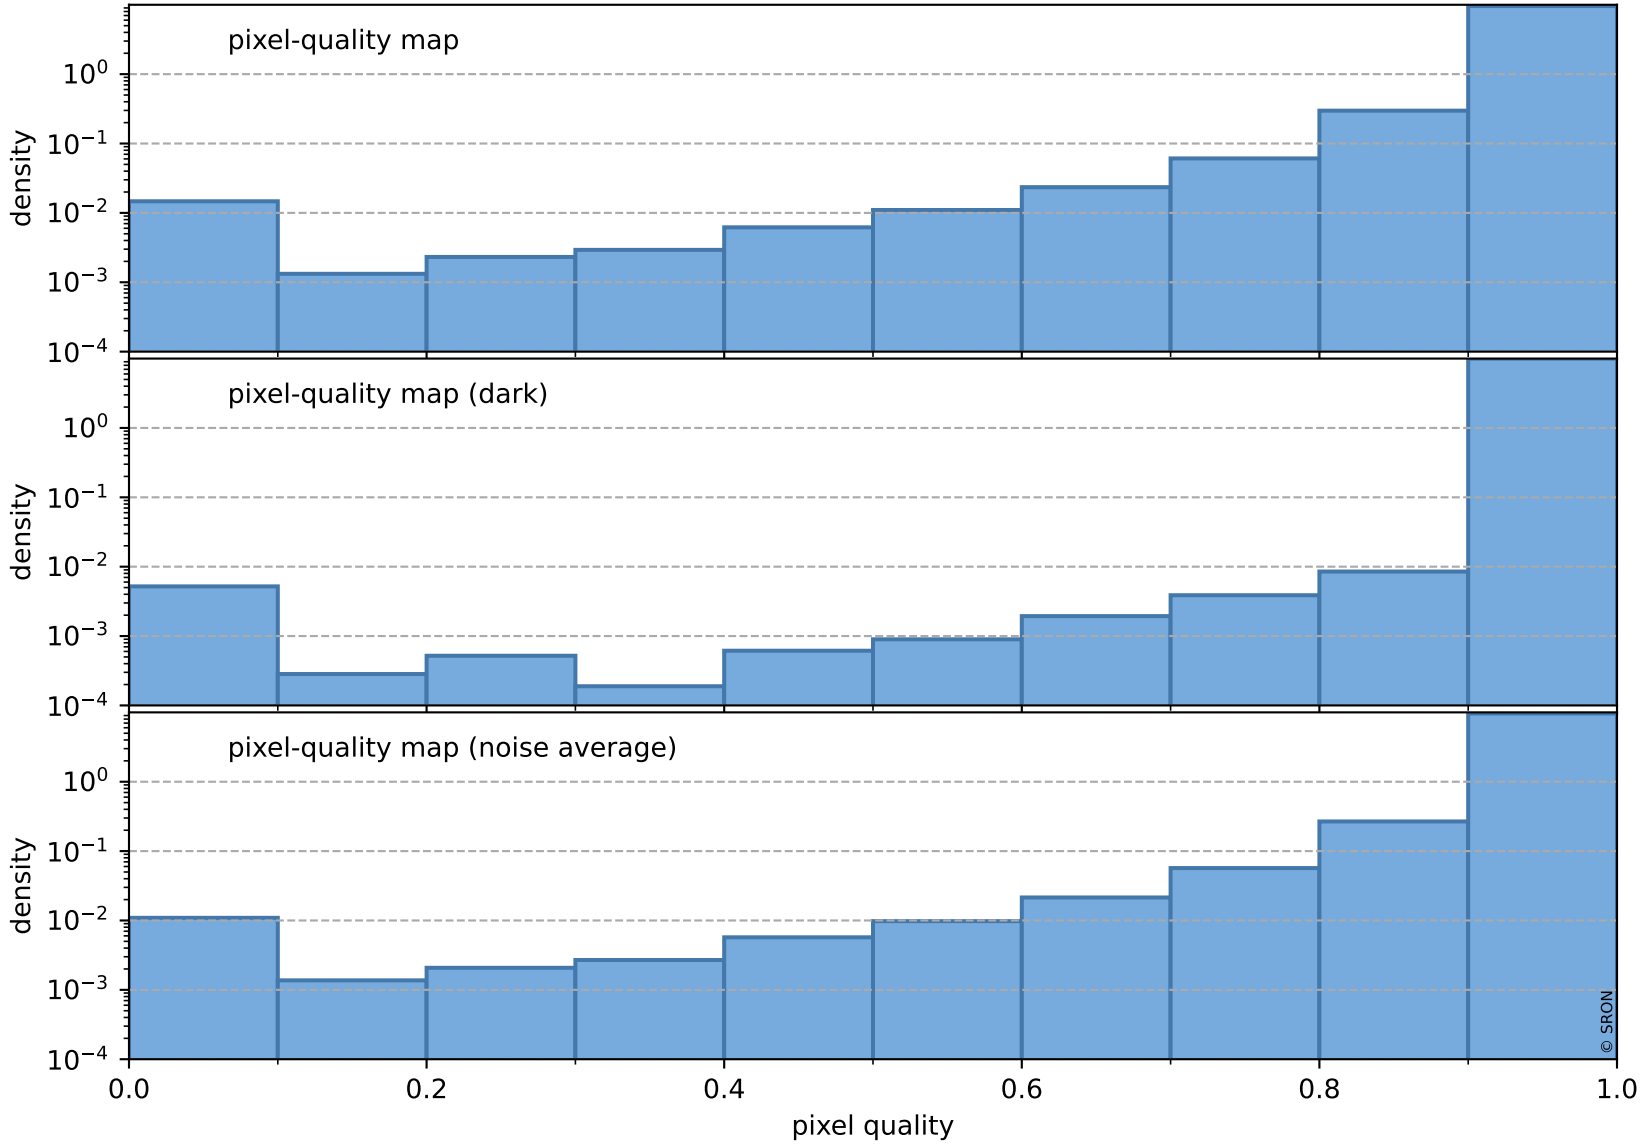

Tropomi SWIR pixel quality (official)

orbits : 19 in [3517, 3562]
coverage : 2018-06-18 / 2018-06-21
created : 2023-08-22T07:44:18

Histograms of pixel-quality