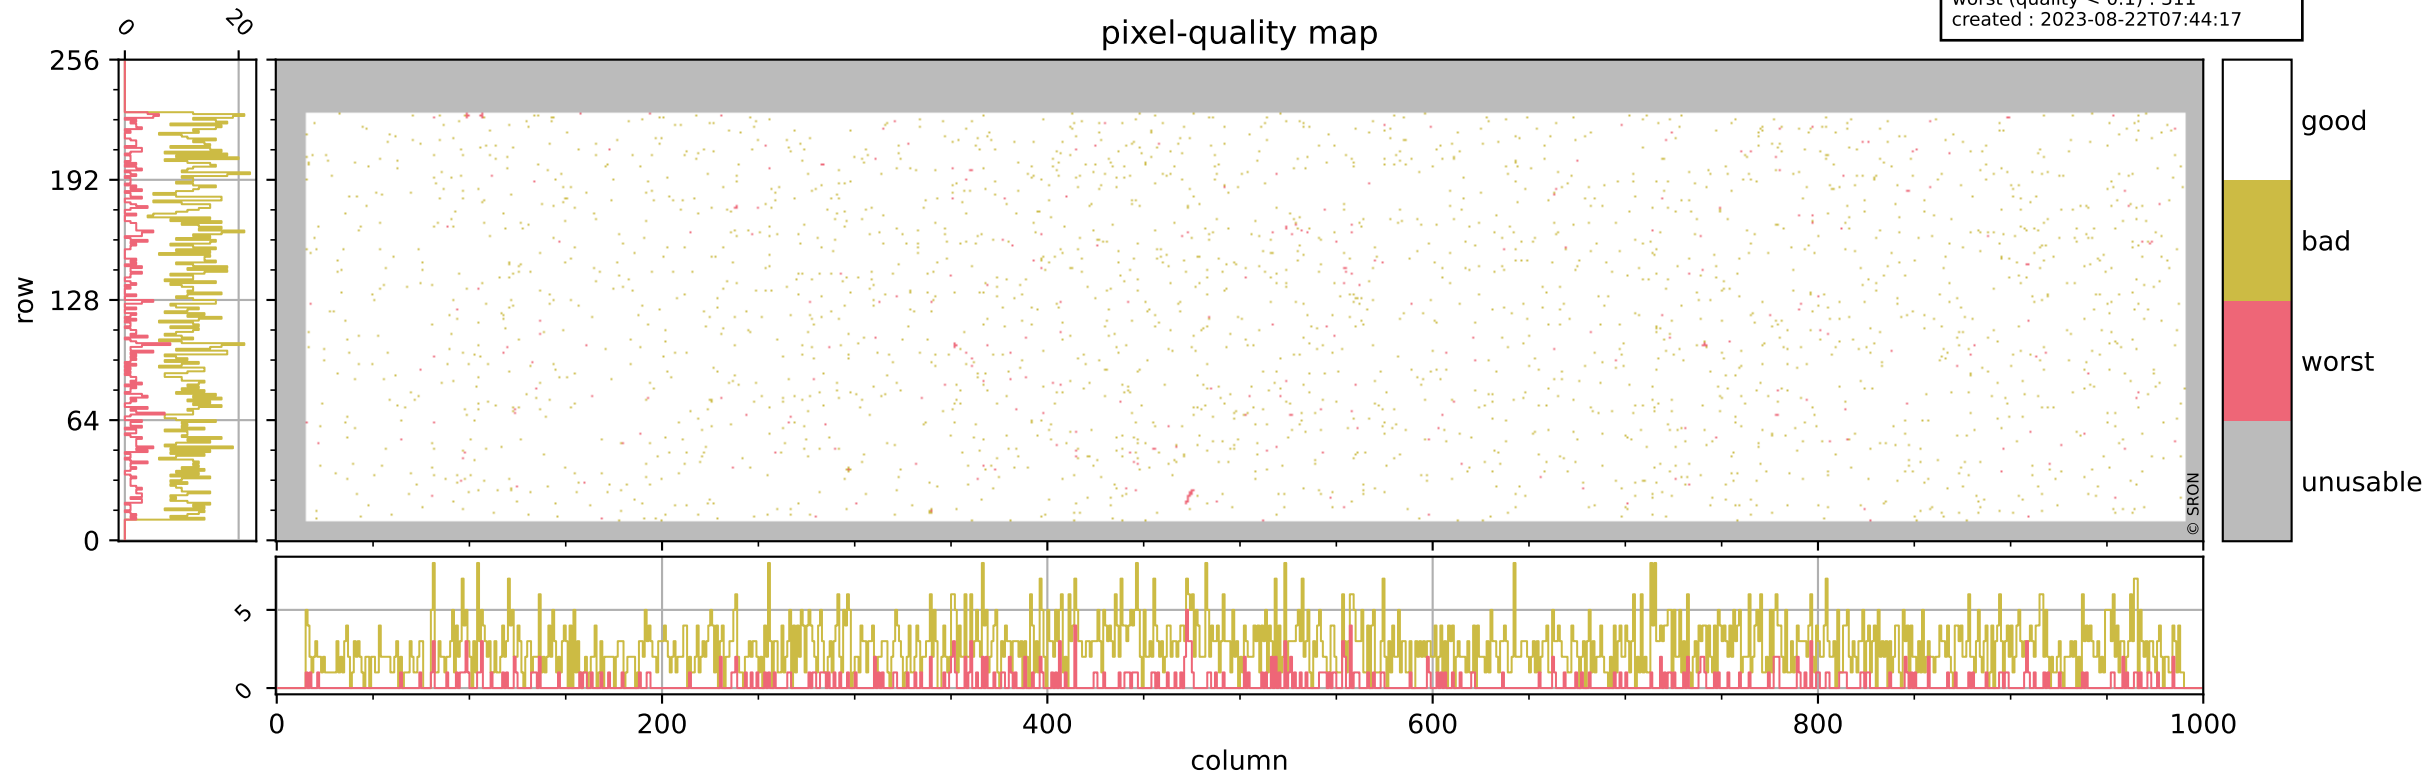

# Tropomi SWIR pixel quality (official)

orbits : 19 in [3517, 3562]  
coverage : 2018-06-18 / 2018-06-21  
bad (quality < 0.8) : 2601  
worst (quality < 0.1) : 311  
created : 2023-08-22T07:44:17

## pixel-quality map

# Tropomi SWIR pixel quality (official)

orbits : 19 in [3517, 3562]  
coverage : 2018-06-18 / 2018-06-21  
bad (quality < 0.8) : 286  
worst (quality < 0.1) : 110  
created : 2023-08-22T07:44:17

## pixel-quality map (dark)