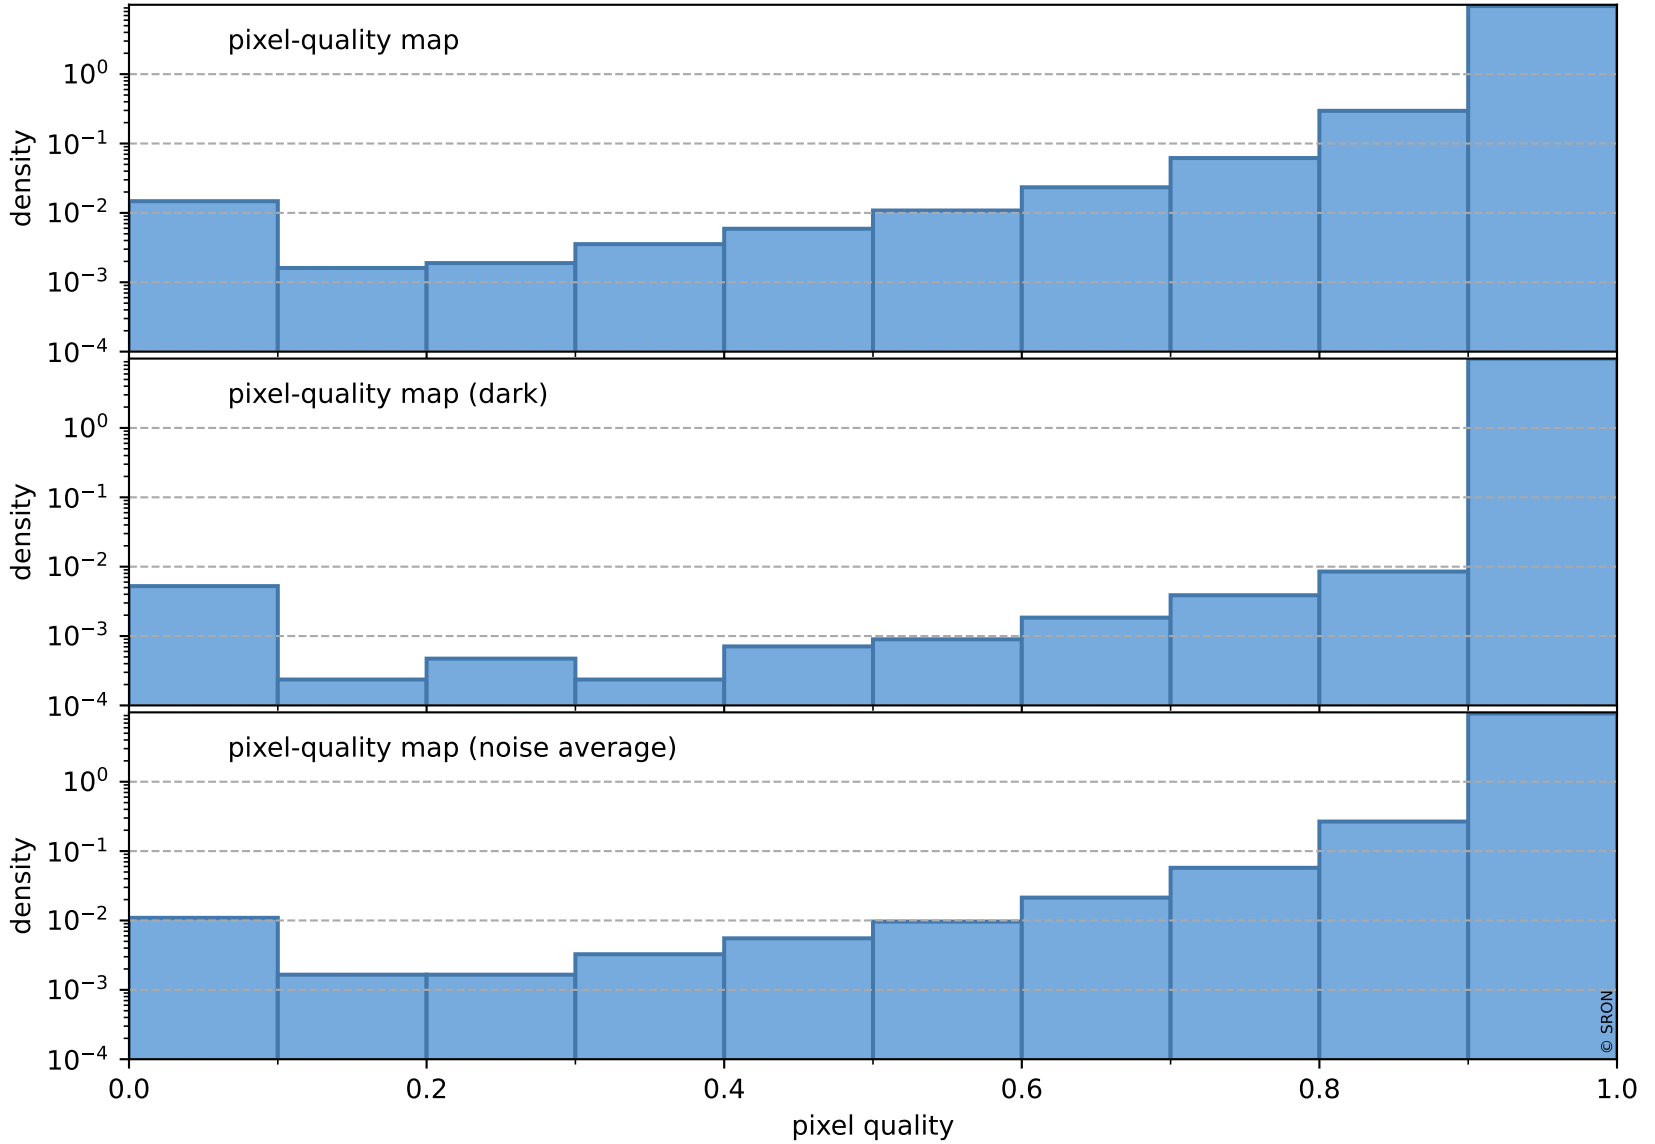

orbits : 19 in [3532, 3577]
coverage : 2018-06-19 / 2018-06-22
to good : 356
good to bad : 623
to worst : 107
created : 2023-08-22T07:44:20

total quality compared with SWIR pixel-quality CKD

Tropomi SWIR pixel quality (official)

orbits : 19 in [3532, 3577]
coverage : 2018-06-19 / 2018-06-22
created : 2023-08-22T07:44:20

Histograms of pixel-quality

Tropomi SWIR pixel quality (official) ground-tracks of Sentinel-5P

orbits : 19 in [3532, 3577]
coverage : 2018-06-19 / 2018-06-22
created : 2023-08-22T07:44:21

Tropomi SWIR pixel quality (official)

orbits : [2827, 3577]
coverage : 2018-04-30 / 2018-06-22
created : 2023-08-22T07:44:21

trend of pixel quality & temperatures