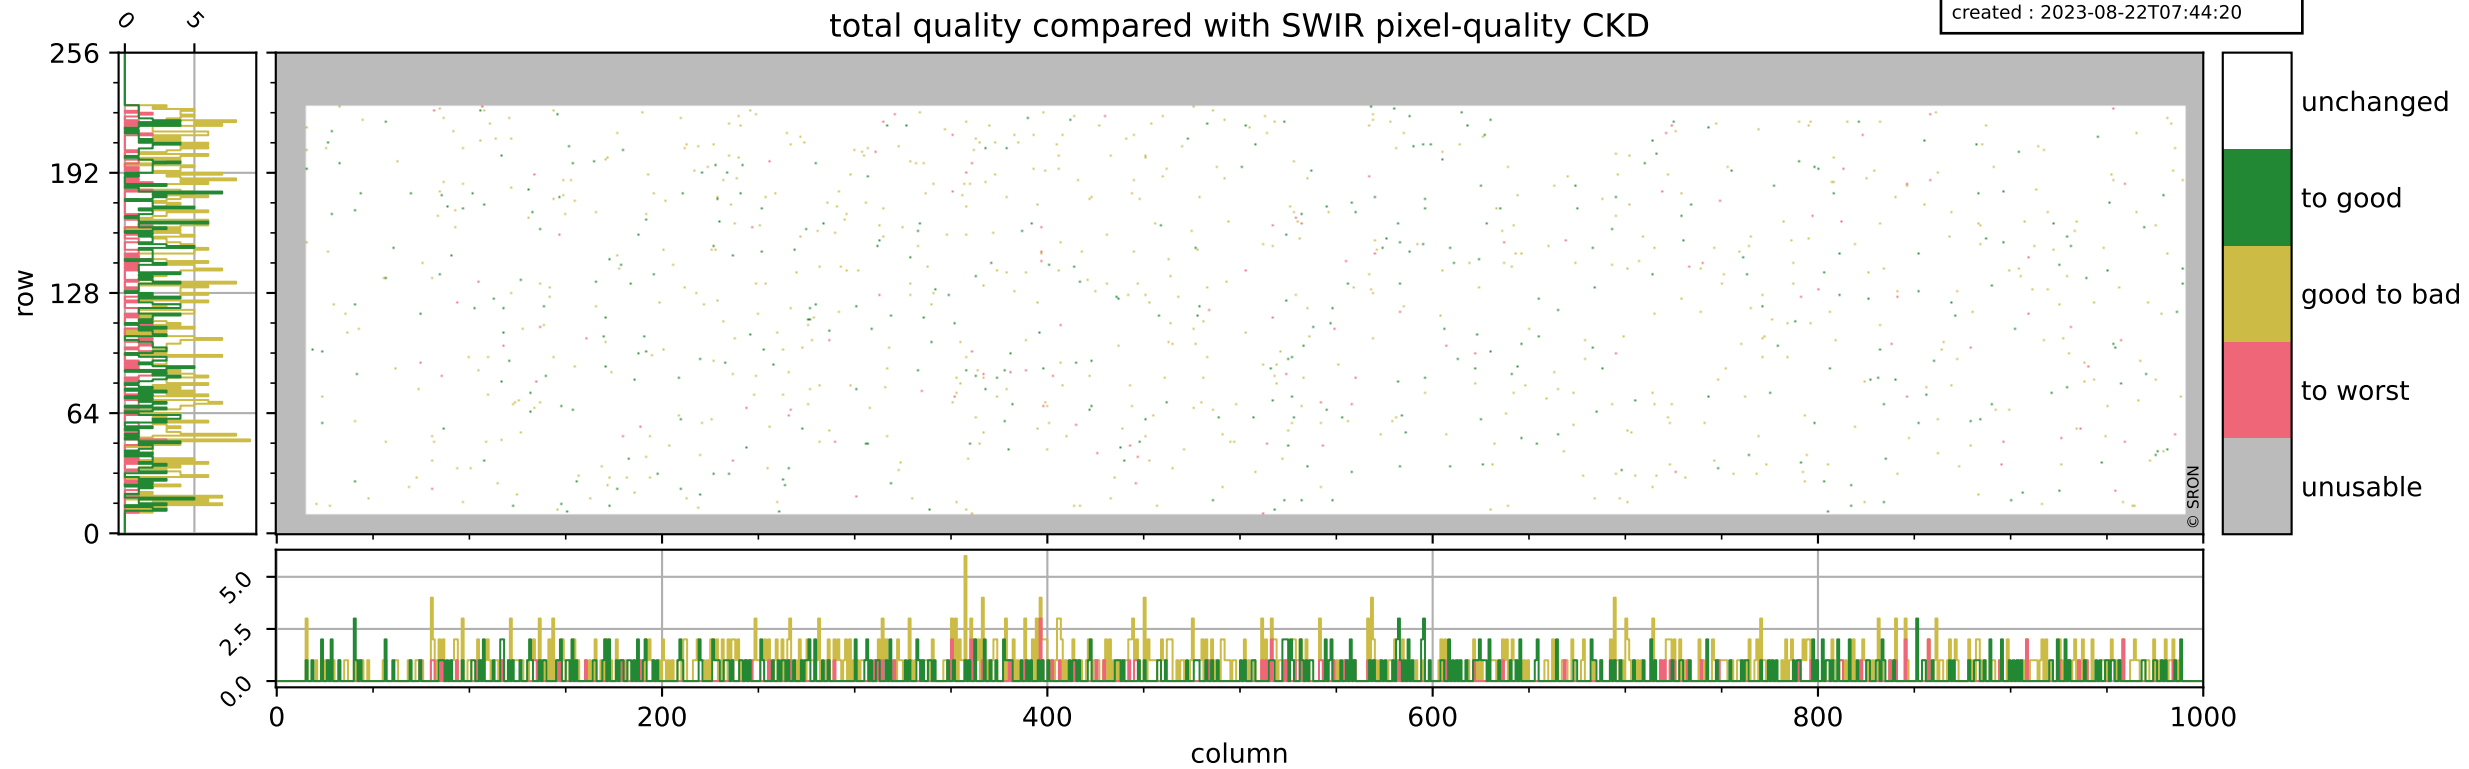

Tropomi SWIR pixel quality (official)

orbits : 19 in [3532, 3577]
coverage : 2018-06-19 / 2018-06-22
bad (quality < 0.8) : 286
worst (quality < 0.1) : 111
created : 2023-08-22T07:44:20

pixel-quality map (dark)

Tropomi SWIR pixel quality (official)

orbits : 19 in [3532, 3577]
coverage : 2018-06-19 / 2018-06-22
bad (quality < 0.8) : 2358
worst (quality < 0.1) : 231
created : 2023-08-22T07:44:20

Tropomi SWIR pixel quality (official)

orbits : 19 in [3532, 3577]
coverage : 2018-06-19 / 2018-06-22
to good : 356
good to bad : 623
to worst : 107
created : 2023-08-22T07:44:20

total quality compared with SWIR pixel-quality CKD

Tropomi SWIR pixel quality (official)

orbits : 19 in [3532, 3577]
coverage : 2018-06-19 / 2018-06-22
created : 2023-08-22T07:44:20

Histograms of pixel-quality

Tropomi SWIR pixel quality (official) ground-tracks of Sentinel-5P

orbits : 19 in [3532, 3577]
coverage : 2018-06-19 / 2018-06-22
created : 2023-08-22T07:44:21