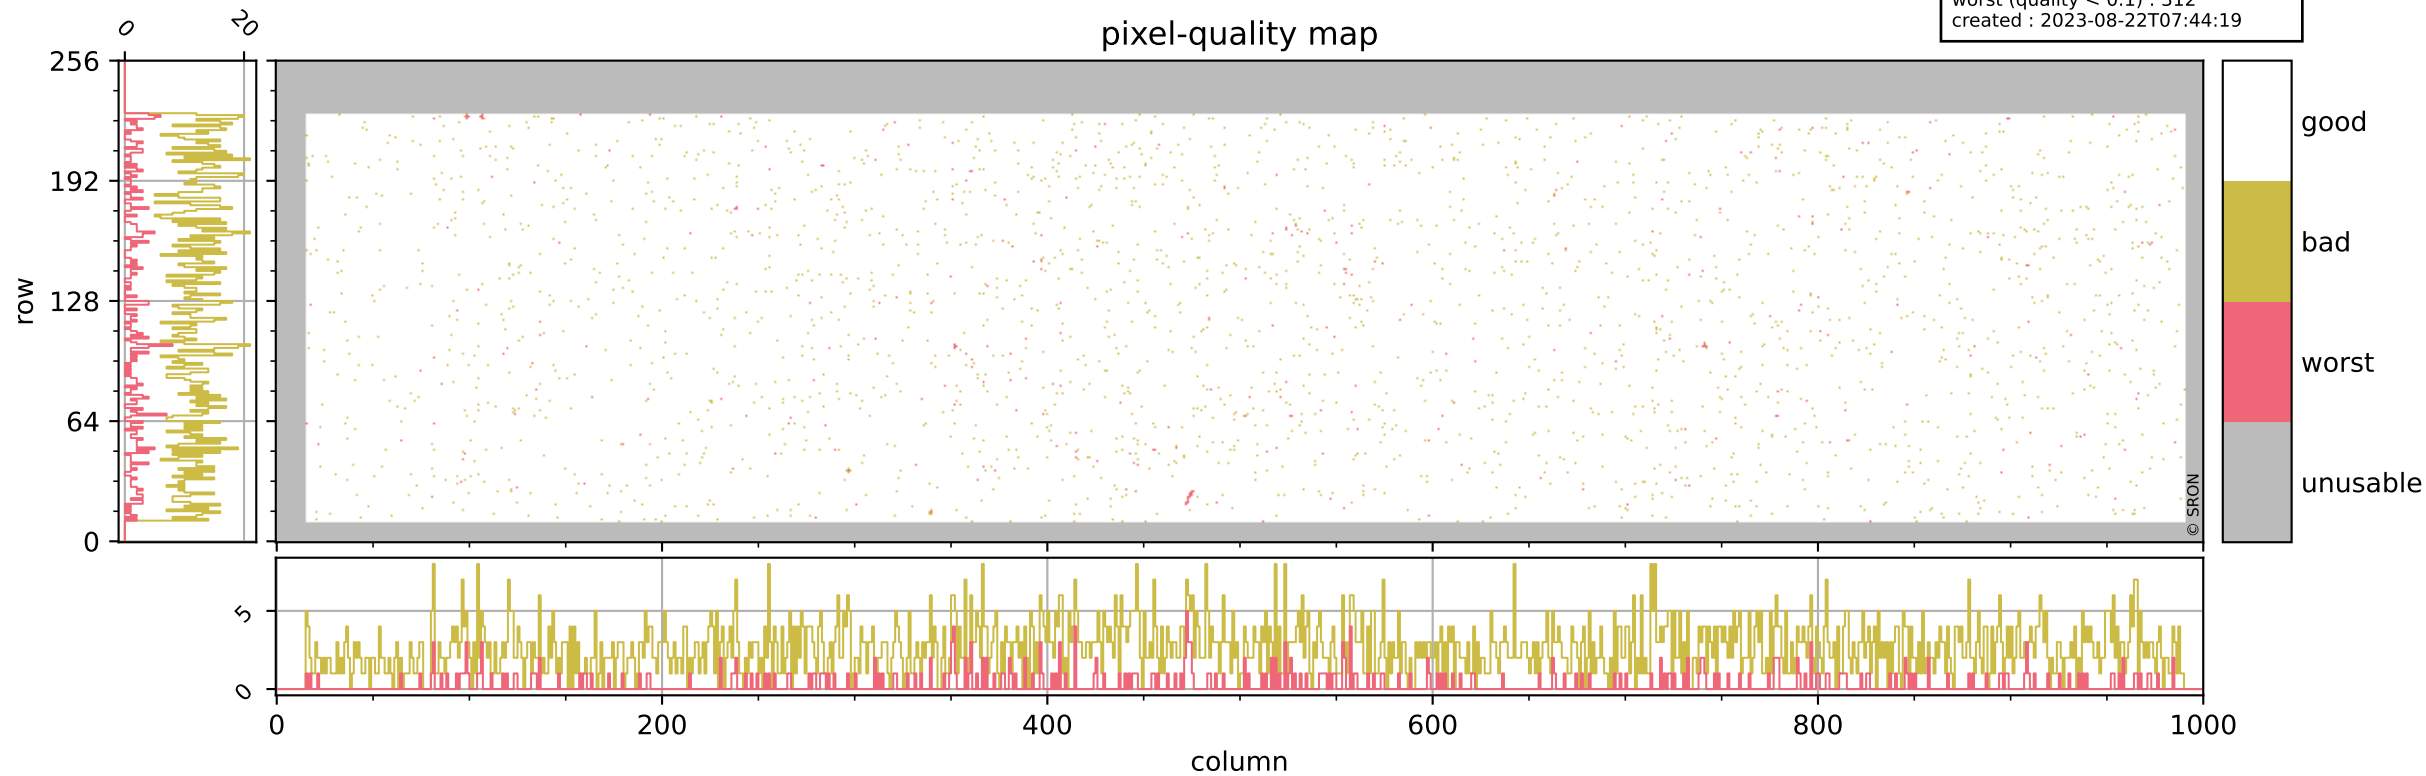

Tropomi SWIR pixel quality (official)

orbits : 19 in [3532, 3577]
coverage : 2018-06-19 / 2018-06-22
bad (quality < 0.8) : 2616
worst (quality < 0.1) : 312
created : 2023-08-22T07:44:19

pixel-quality map

Tropomi SWIR pixel quality (official)

orbits : 19 in [3532, 3577]
coverage : 2018-06-19 / 2018-06-22
bad (quality < 0.8) : 286
worst (quality < 0.1) : 111
created : 2023-08-22T07:44:20

pixel-quality map (dark)

Tropomi SWIR pixel quality (official)

orbits : 19 in [3532, 3577]
coverage : 2018-06-19 / 2018-06-22
bad (quality < 0.8) : 2358
worst (quality < 0.1) : 231
created : 2023-08-22T07:44:20

Tropomi SWIR pixel quality (official)

orbits : 19 in [3532, 3577]
coverage : 2018-06-19 / 2018-06-22
created : 2023-08-22T07:44:20

Histograms of pixel-quality

Tropomi SWIR pixel quality (official) ground-tracks of Sentinel-5P

orbits : 19 in [3532, 3577]
coverage : 2018-06-19 / 2018-06-22
created : 2023-08-22T07:44:21