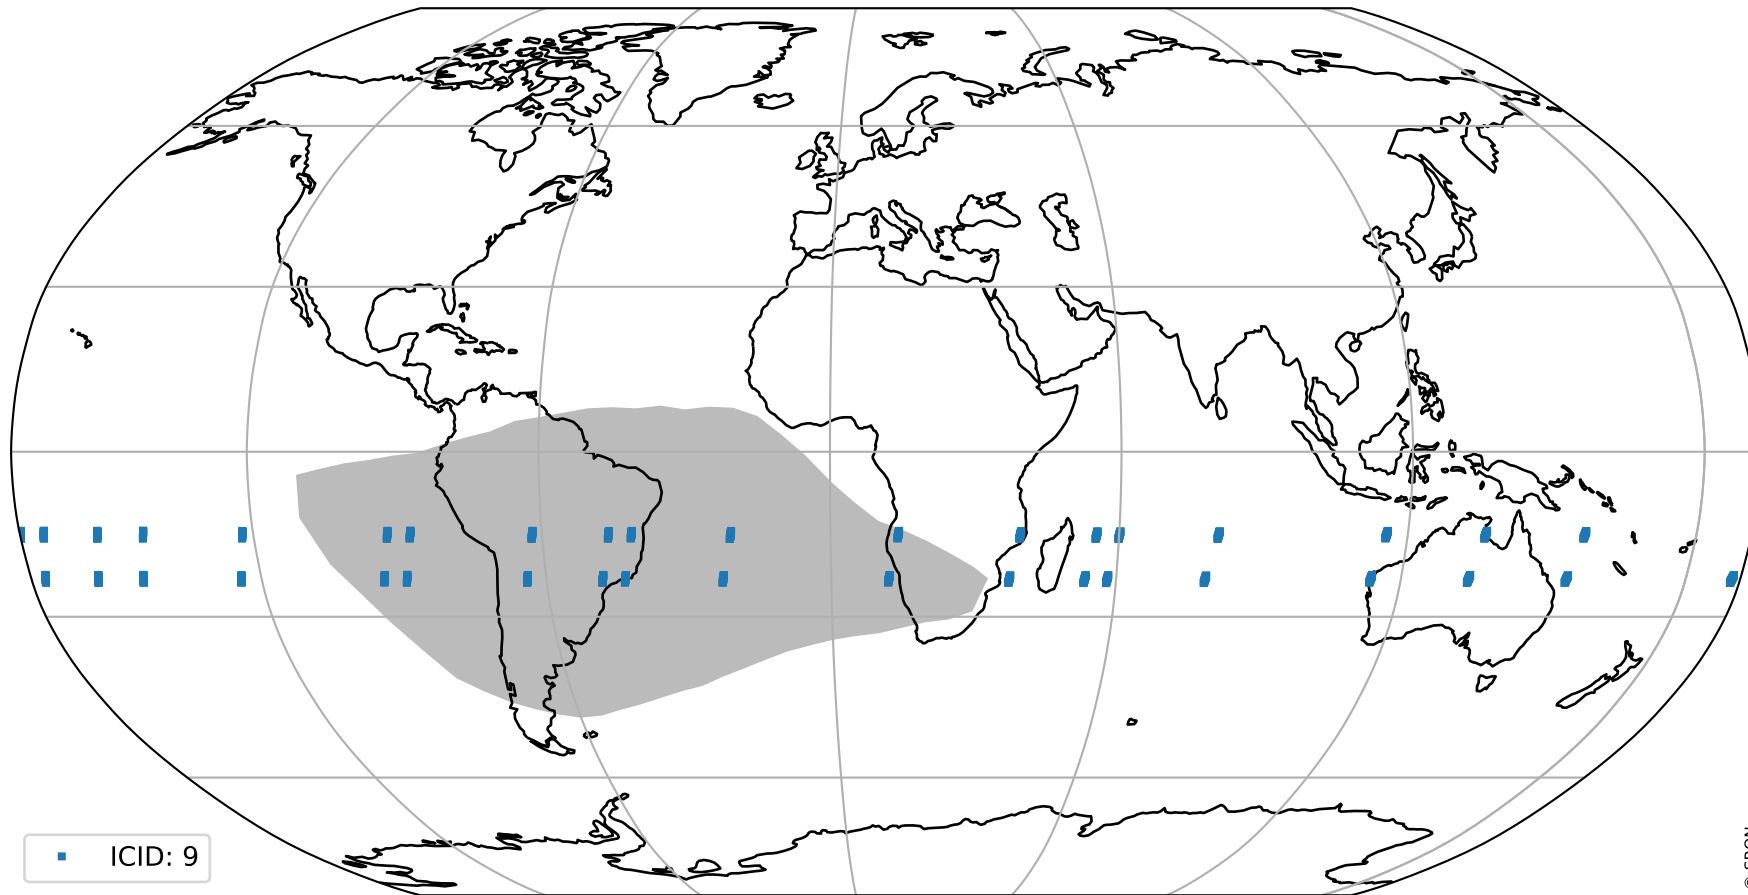

Tropomi SWIR pixel quality (official)

orbits : 19 in [3532, 3577]
coverage : 2018-06-19 / 2018-06-22
bad (quality < 0.8) : 2358
worst (quality < 0.1) : 231
created : 2023-08-22T07:44:20

Tropomi SWIR pixel quality (official)

orbits : 19 in [3532, 3577]
coverage : 2018-06-19 / 2018-06-22
to good : 356
good to bad : 623
to worst : 107
created : 2023-08-22T07:44:20

total quality compared with SWIR pixel-quality CKD

Tropomi SWIR pixel quality (official)

orbits : 19 in [3532, 3577]
coverage : 2018-06-19 / 2018-06-22
created : 2023-08-22T07:44:20

Histograms of pixel-quality

Tropomi SWIR pixel quality (official) ground-tracks of Sentinel-5P

orbits : 19 in [3532, 3577]
coverage : 2018-06-19 / 2018-06-22
created : 2023-08-22T07:44:21