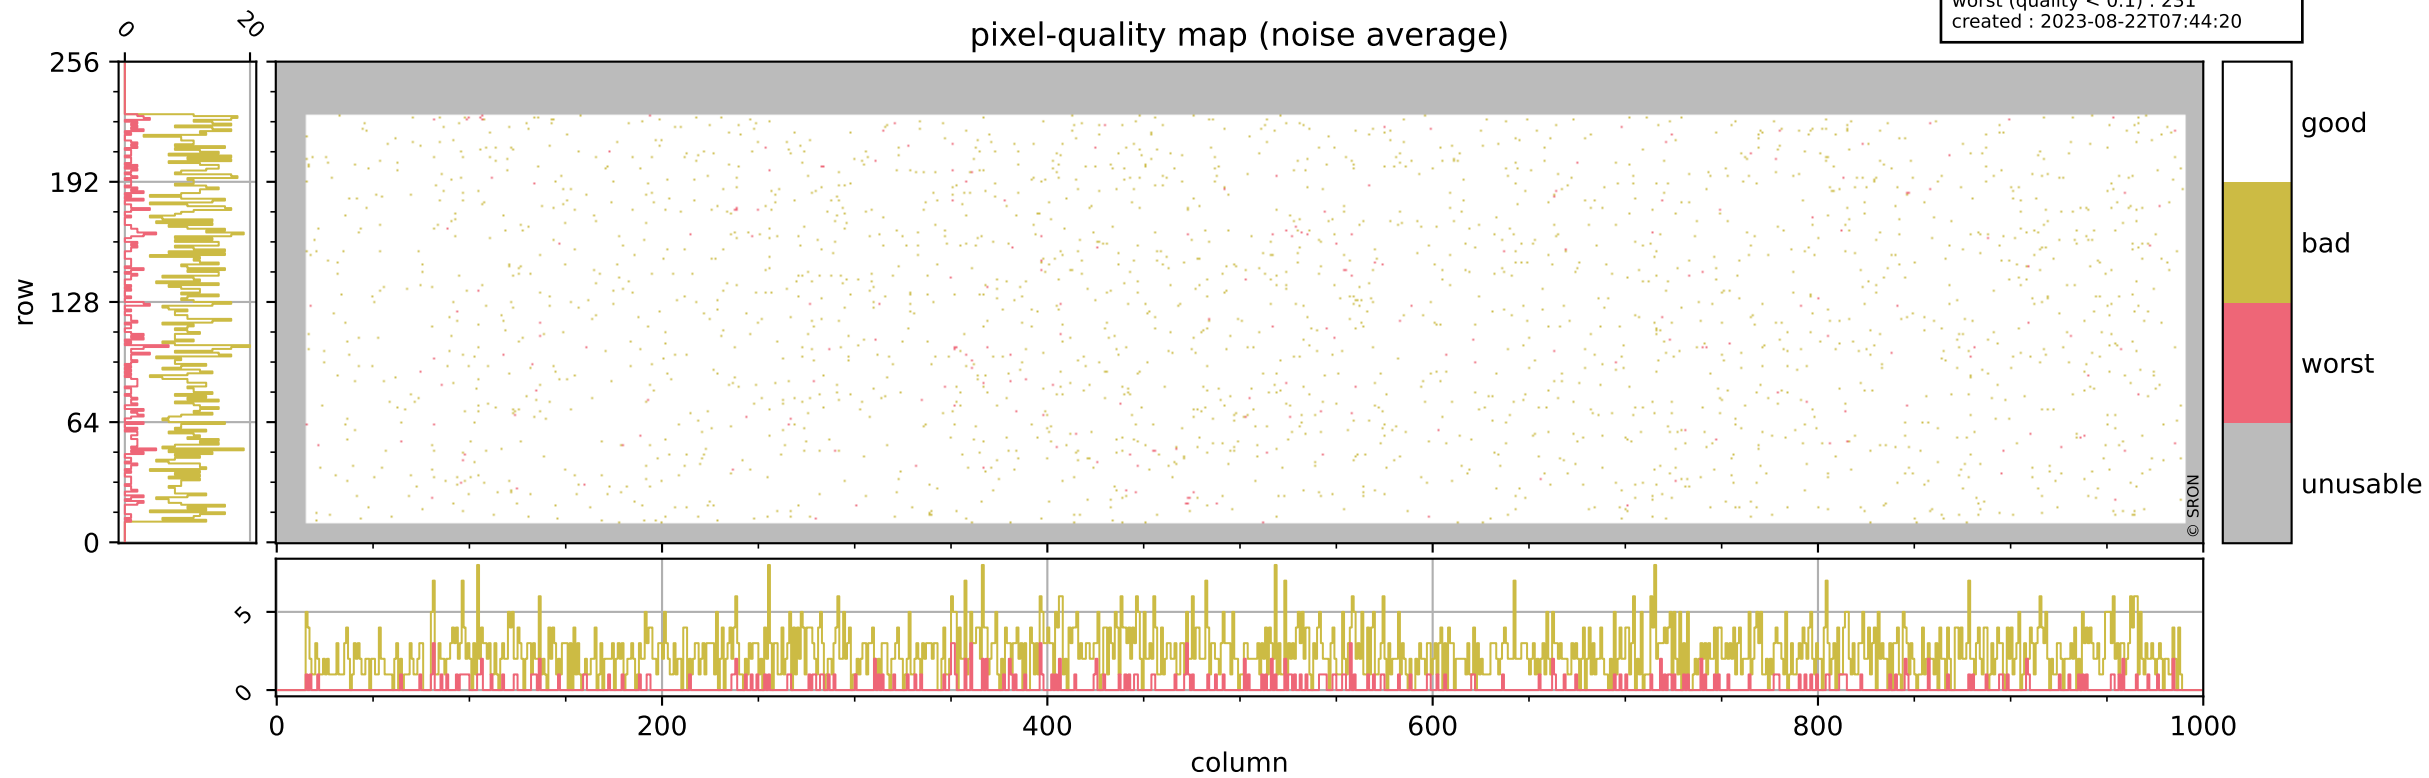

Tropomi SWIR pixel quality (official)

orbits : 19 in [3532, 3577]
coverage : 2018-06-19 / 2018-06-22
bad (quality < 0.8) : 286
worst (quality < 0.1) : 111
created : 2023-08-22T07:44:20

pixel-quality map (dark)

Tropomi SWIR pixel quality (official)

orbits : 19 in [3532, 3577]
coverage : 2018-06-19 / 2018-06-22
bad (quality < 0.8) : 2358
worst (quality < 0.1) : 231
created : 2023-08-22T07:44:20

Tropomi SWIR pixel quality (official)

orbits : 19 in [3532, 3577]
coverage : 2018-06-19 / 2018-06-22
to good : 356
good to bad : 623
to worst : 107
created : 2023-08-22T07:44:20

total quality compared with SWIR pixel-quality CKD

Tropomi SWIR pixel quality (official)

orbits : 19 in [3532, 3577]
coverage : 2018-06-19 / 2018-06-22
created : 2023-08-22T07:44:20

Histograms of pixel-quality

Tropomi SWIR pixel quality (official) ground-tracks of Sentinel-5P

orbits : 19 in [3532, 3577]
coverage : 2018-06-19 / 2018-06-22
created : 2023-08-22T07:44:21