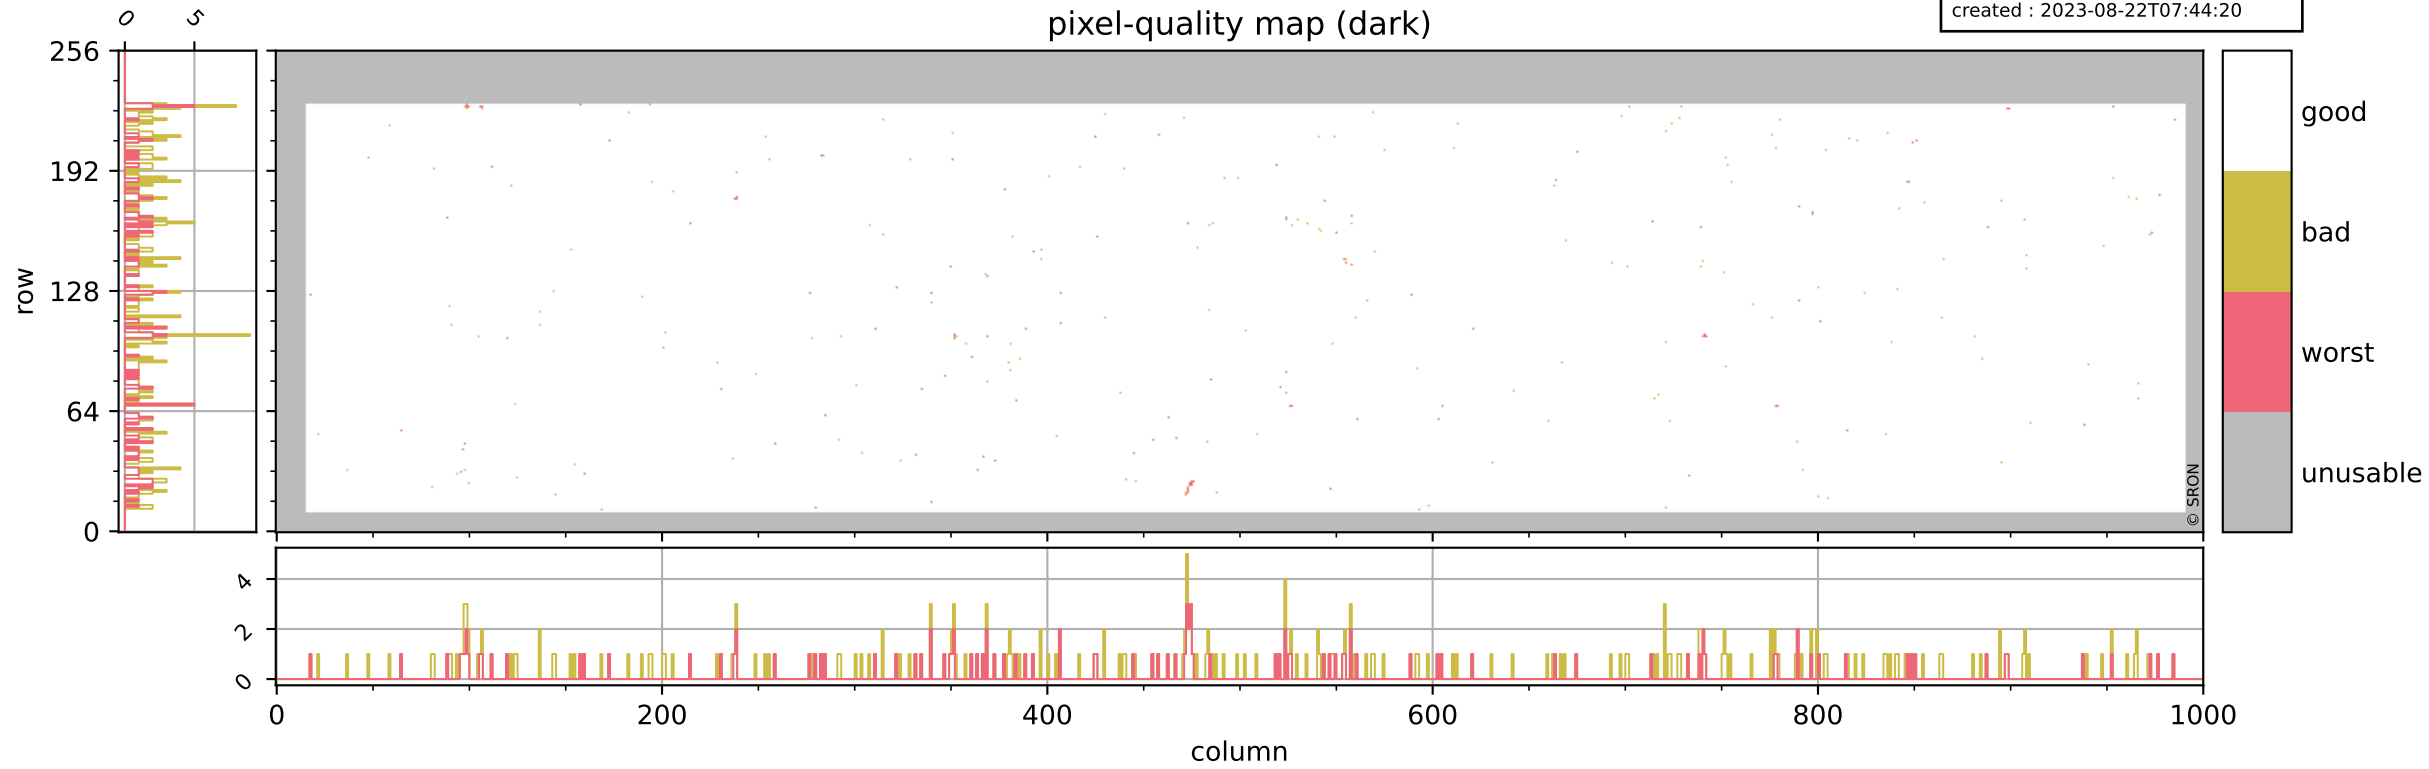

Tropomi SWIR pixel quality (official)

orbits : 19 in [3532, 3577]
coverage : 2018-06-19 / 2018-06-22
bad (quality < 0.8) : 2616
worst (quality < 0.1) : 312
created : 2023-08-22T07:44:19

pixel-quality map

Tropomi SWIR pixel quality (official)

orbits : 19 in [3532, 3577]
coverage : 2018-06-19 / 2018-06-22
bad (quality < 0.8) : 286
worst (quality < 0.1) : 111
created : 2023-08-22T07:44:20

pixel-quality map (dark)

Tropomi SWIR pixel quality (official)

orbits : 19 in [3532, 3577]
coverage : 2018-06-19 / 2018-06-22
bad (quality < 0.8) : 2358
worst (quality < 0.1) : 231
created : 2023-08-22T07:44:20

Tropomi SWIR pixel quality (official)

orbits : 19 in [3532, 3577]
coverage : 2018-06-19 / 2018-06-22
created : 2023-08-22T07:44:20

Histograms of pixel-quality

Tropomi SWIR pixel quality (official) ground-tracks of Sentinel-5P

orbits : 19 in [3532, 3577]
coverage : 2018-06-19 / 2018-06-22
created : 2023-08-22T07:44:21