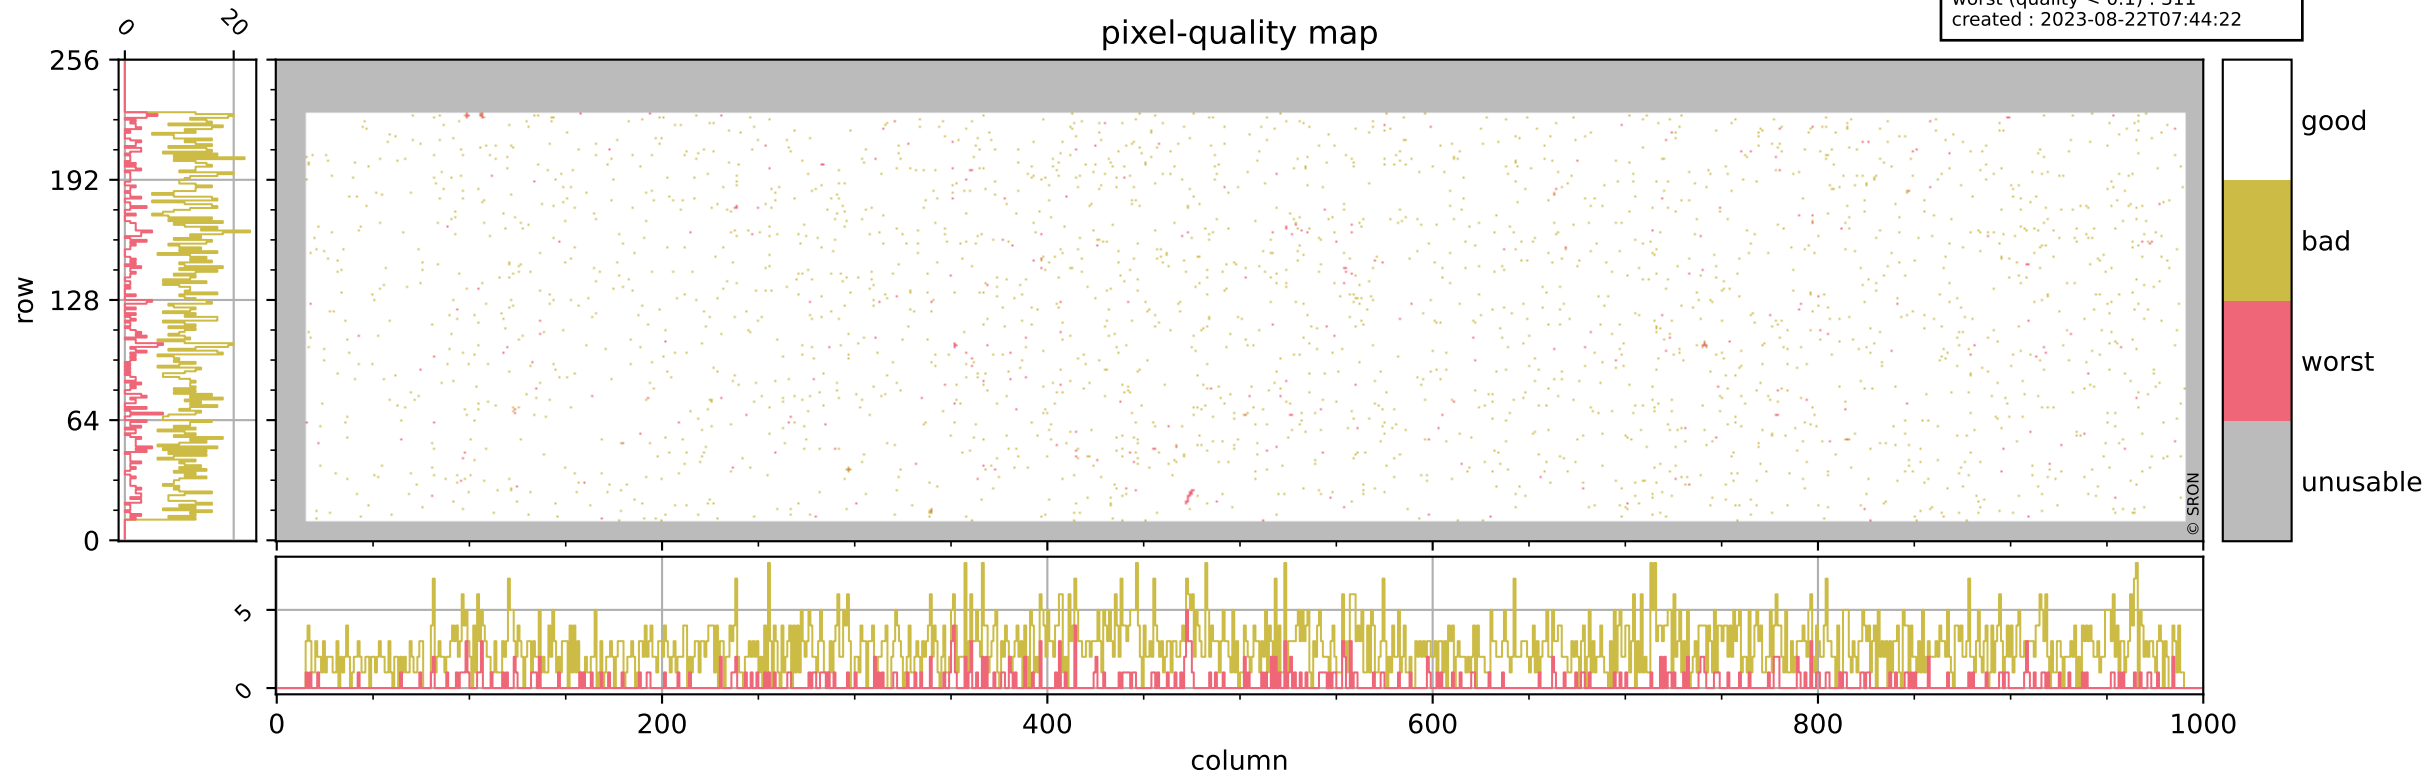

Tropomi SWIR pixel quality (official)

orbits : 18 in [3547, 3592]
coverage : 2018-06-20 / 2018-06-23
bad (quality < 0.8) : 2601
worst (quality < 0.1) : 311
created : 2023-08-22T07:44:22

pixel-quality map

Tropomi SWIR pixel quality (official)

orbits : 18 in [3547, 3592]
coverage : 2018-06-20 / 2018-06-23
bad (quality < 0.8) : 289
worst (quality < 0.1) : 110
created : 2023-08-22T07:44:22

pixel-quality map (dark)

Tropomi SWIR pixel quality (official)

orbits : 18 in [3547, 3592]
coverage : 2018-06-20 / 2018-06-23
bad (quality < 0.8) : 2344
worst (quality < 0.1) : 229
created : 2023-08-22T07:44:22

pixel-quality map (noise average)

Tropomi SWIR pixel quality (official)

orbits : 18 in [3547, 3592]
coverage : 2018-06-20 / 2018-06-23
created : 2023-08-22T07:44:23

Histograms of pixel-quality

Tropomi SWIR pixel quality (official) ground-tracks of Sentinel-5P