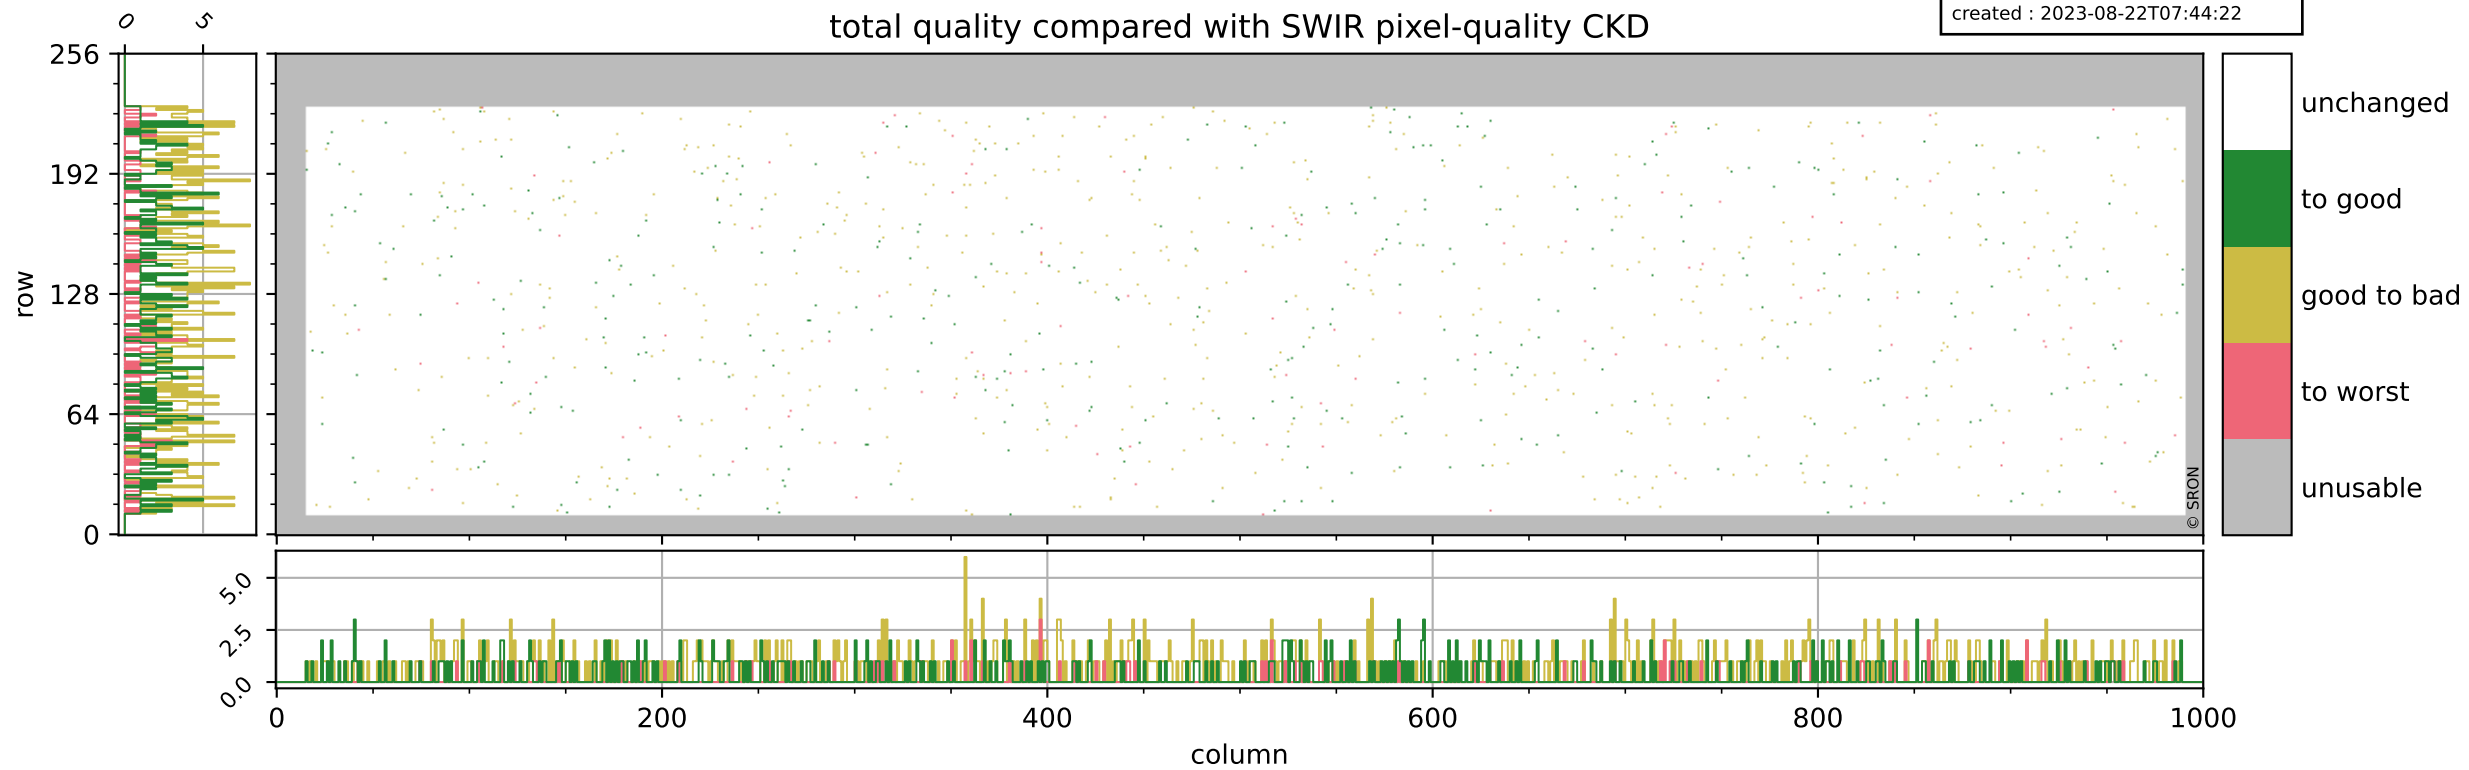

Tropomi SWIR pixel quality (official)

orbits : 18 in [3547, 3592]
coverage : 2018-06-20 / 2018-06-23
bad (quality < 0.8) : 289
worst (quality < 0.1) : 110
created : 2023-08-22T07:44:22

pixel-quality map (dark)

Tropomi SWIR pixel quality (official)

orbits : 18 in [3547, 3592]
coverage : 2018-06-20 / 2018-06-23
bad (quality < 0.8) : 2344
worst (quality < 0.1) : 229
created : 2023-08-22T07:44:22

pixel-quality map (noise average)

Tropomi SWIR pixel quality (official)

orbits : 18 in [3547, 3592]
coverage : 2018-06-20 / 2018-06-23
to good : 356
good to bad : 608
to worst : 106
created : 2023-08-22T07:44:22

total quality compared with SWIR pixel-quality CKD

Tropomi SWIR pixel quality (official)

orbits : 18 in [3547, 3592]
coverage : 2018-06-20 / 2018-06-23
created : 2023-08-22T07:44:23

Histograms of pixel-quality

Tropomi SWIR pixel quality (official) ground-tracks of Sentinel-5P