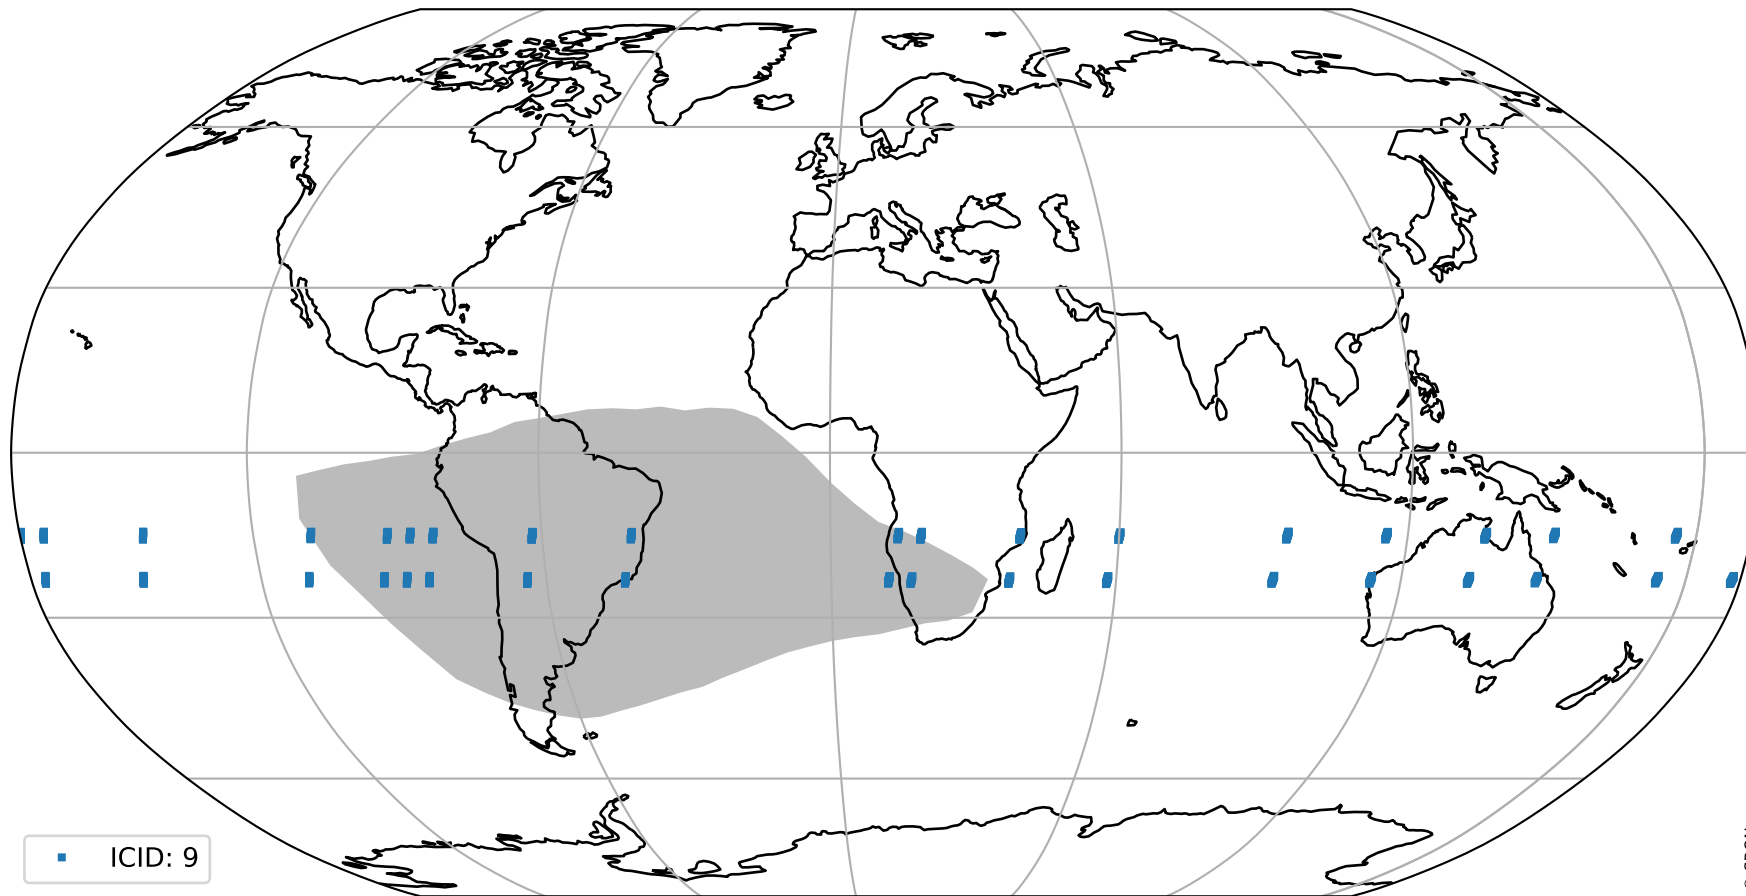

Tropomi SWIR pixel quality (official)

orbits : 18 in [3547, 3592]
coverage : 2018-06-20 / 2018-06-23
to good : 356
good to bad : 608
to worst : 106
created : 2023-08-22T07:44:22

total quality compared with SWIR pixel-quality CKD

Tropomi SWIR pixel quality (official)

orbits : 18 in [3547, 3592]
coverage : 2018-06-20 / 2018-06-23
created : 2023-08-22T07:44:23

Histograms of pixel-quality

Tropomi SWIR pixel quality (official) ground-tracks of Sentinel-5P

orbits : 18 in [3547, 3592]
coverage : 2018-06-20 / 2018-06-23
created : 2023-08-22T07:44:23

Tropomi SWIR pixel quality (official)

orbits : [2827, 3592]
coverage : 2018-04-30 / 2018-06-23
created : 2023-08-22T07:44:23