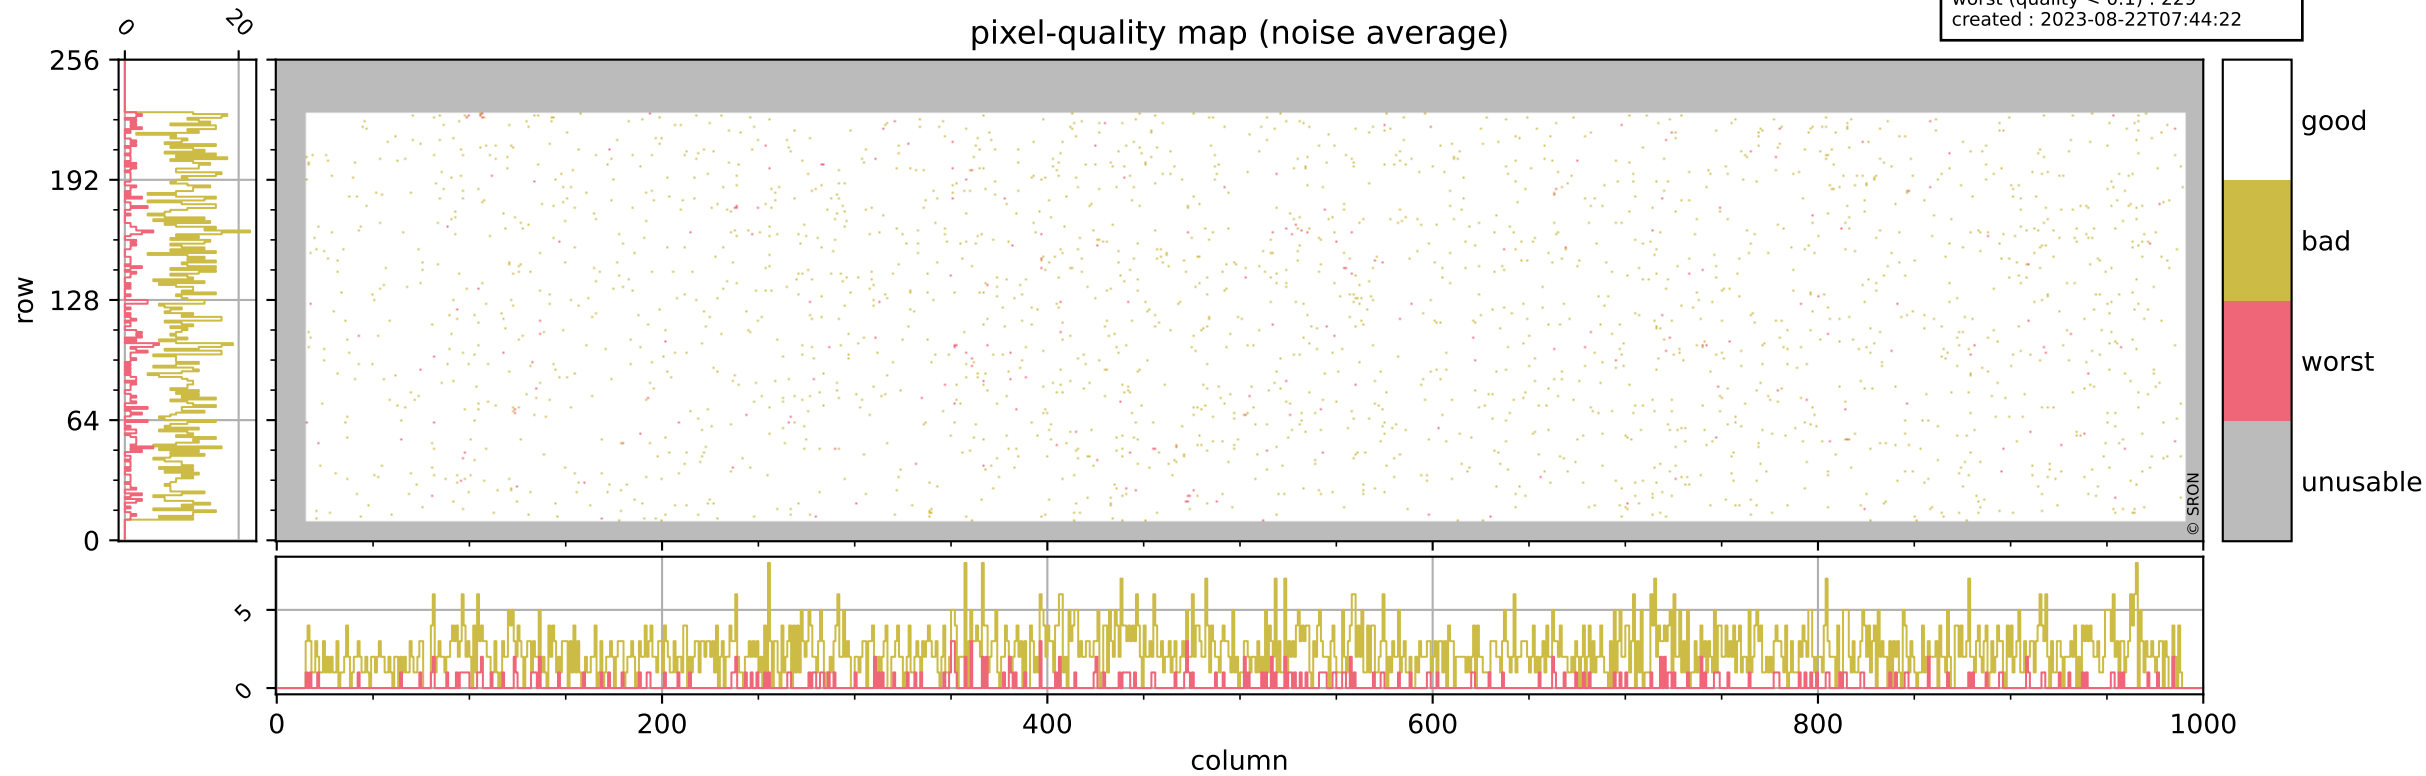

Tropomi SWIR pixel quality (official)

orbits : 18 in [3547, 3592]
coverage : 2018-06-20 / 2018-06-23
bad (quality < 0.8) : 289
worst (quality < 0.1) : 110
created : 2023-08-22T07:44:22

pixel-quality map (dark)

Tropomi SWIR pixel quality (official)

orbits : 18 in [3547, 3592]
coverage : 2018-06-20 / 2018-06-23
bad (quality < 0.8) : 2344
worst (quality < 0.1) : 229
created : 2023-08-22T07:44:22

pixel-quality map (noise average)

Tropomi SWIR pixel quality (official)

orbits : 18 in [3547, 3592]
coverage : 2018-06-20 / 2018-06-23
to good : 356
good to bad : 608
to worst : 106
created : 2023-08-22T07:44:22

total quality compared with SWIR pixel-quality CKD

Tropomi SWIR pixel quality (official)

orbits : 18 in [3547, 3592]
coverage : 2018-06-20 / 2018-06-23
created : 2023-08-22T07:44:23

Histograms of pixel-quality

Tropomi SWIR pixel quality (official) ground-tracks of Sentinel-5P