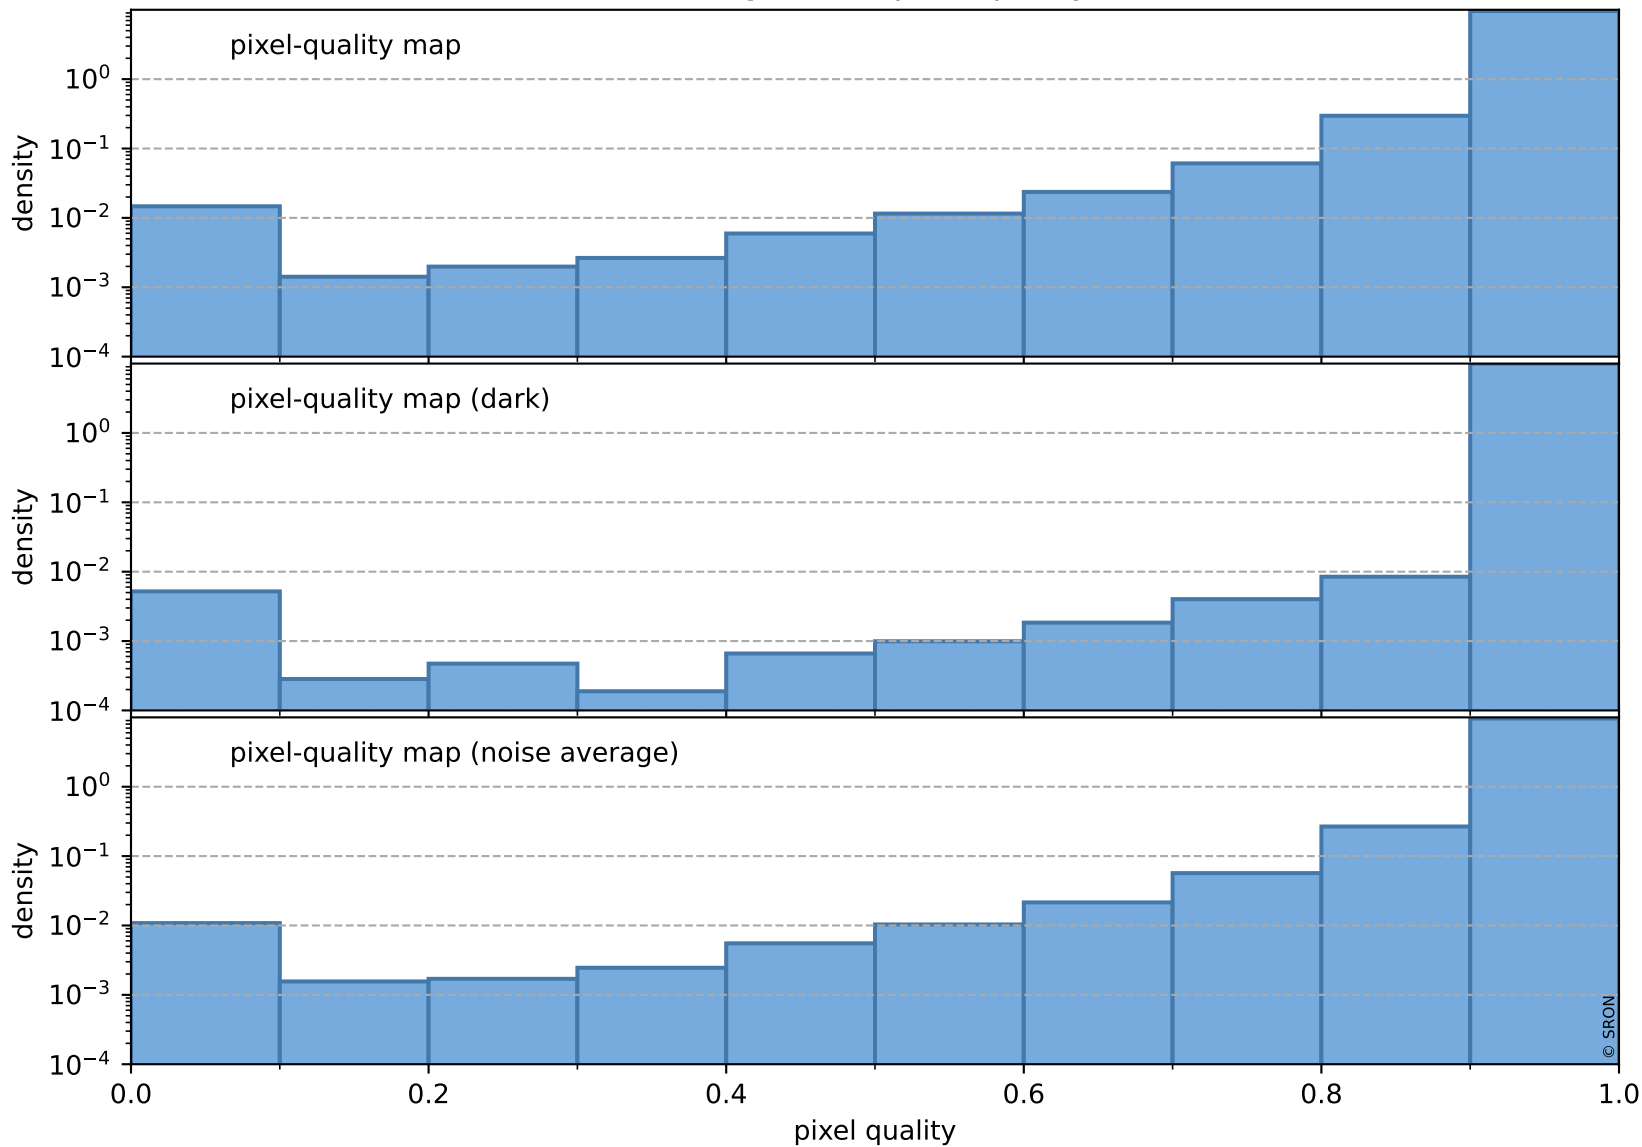

Tropomi SWIR pixel quality (official)

orbits : 18 in [3547, 3592]
coverage : 2018-06-20 / 2018-06-23
bad (quality < 0.8) : 2344
worst (quality < 0.1) : 229
created : 2023-08-22T07:44:22

pixel-quality map (noise average)

Tropomi SWIR pixel quality (official)

orbits : 18 in [3547, 3592]
coverage : 2018-06-20 / 2018-06-23
to good : 356
good to bad : 608
to worst : 106
created : 2023-08-22T07:44:22

total quality compared with SWIR pixel-quality CKD

Tropomi SWIR pixel quality (official)

orbits : 18 in [3547, 3592]
coverage : 2018-06-20 / 2018-06-23
created : 2023-08-22T07:44:23

Histograms of pixel-quality

Tropomi SWIR pixel quality (official) ground-tracks of Sentinel-5P

orbits : 18 in [3547, 3592]
coverage : 2018-06-20 / 2018-06-23
created : 2023-08-22T07:44:23

Tropomi SWIR pixel quality (official)

orbits : [2827, 3592]
coverage : 2018-04-30 / 2018-06-23
created : 2023-08-22T07:44:23