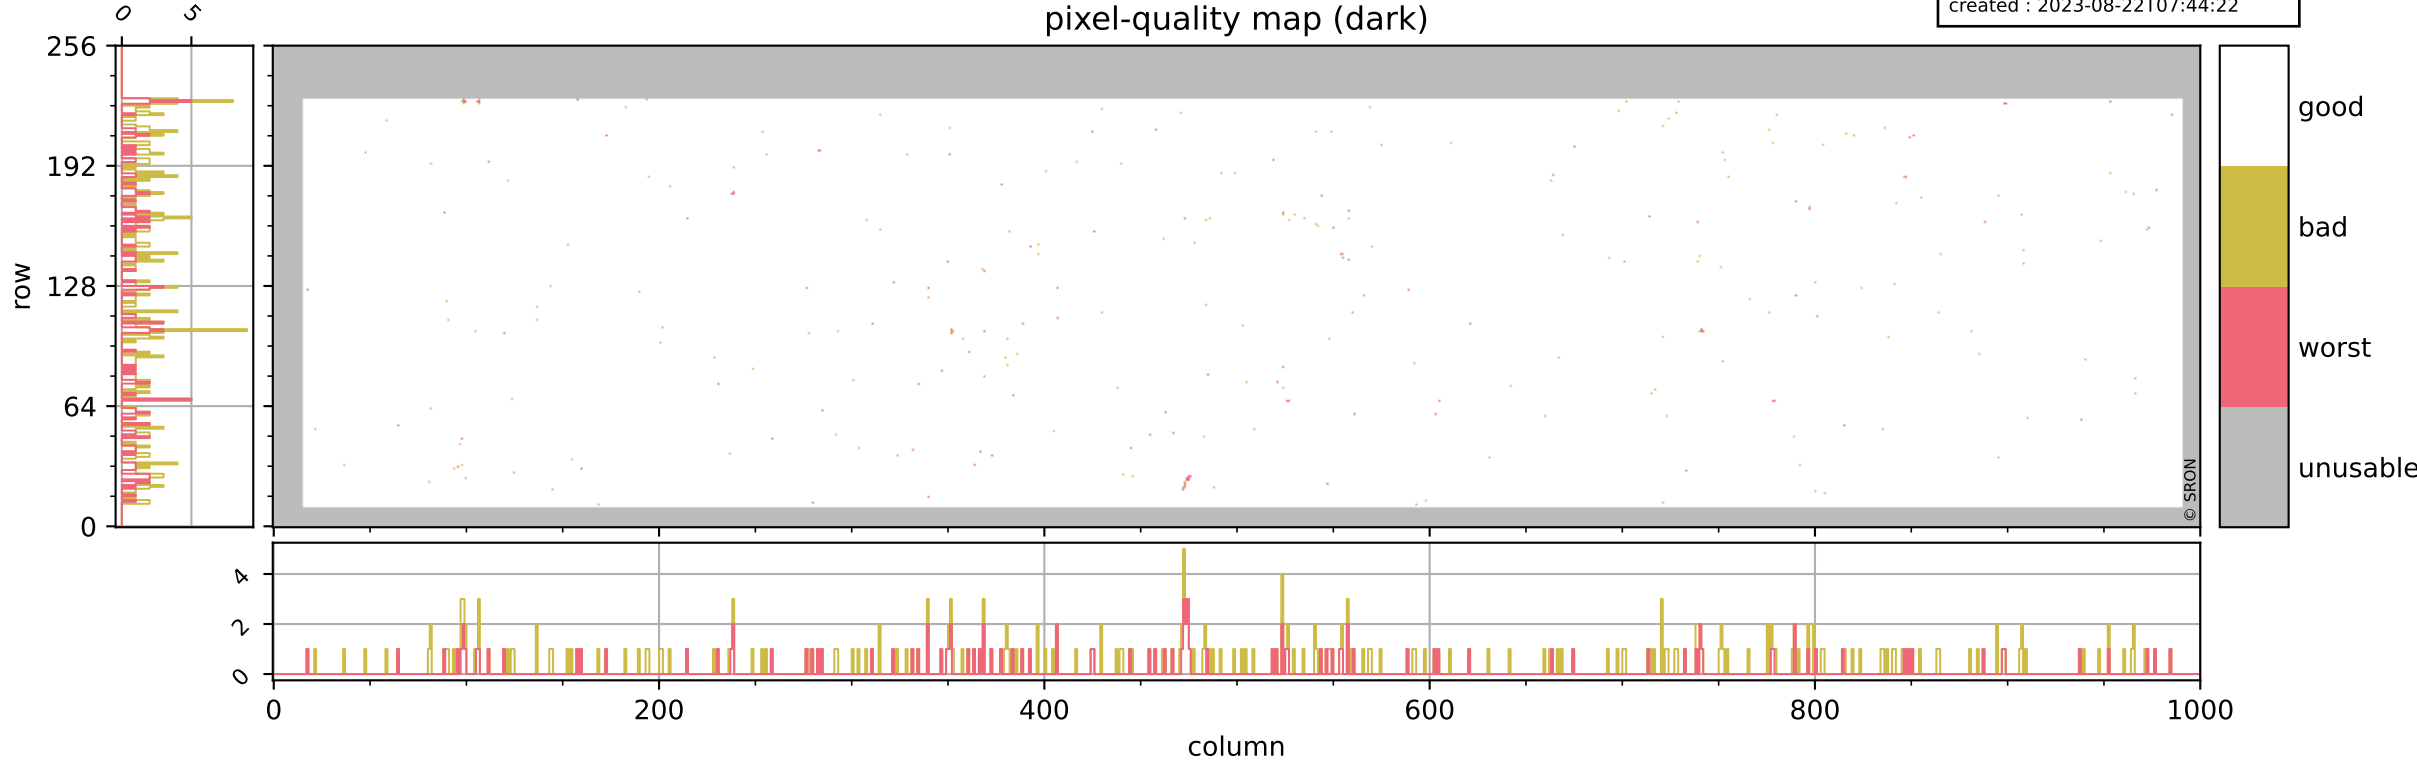

Tropomi SWIR pixel quality (official)

orbits : 18 in [3547, 3592]
coverage : 2018-06-20 / 2018-06-23
bad (quality < 0.8) : 2601
worst (quality < 0.1) : 311
created : 2023-08-22T07:44:22

pixel-quality map

Tropomi SWIR pixel quality (official)

orbits : 18 in [3547, 3592]
coverage : 2018-06-20 / 2018-06-23
bad (quality < 0.8) : 289
worst (quality < 0.1) : 110
created : 2023-08-22T07:44:22

pixel-quality map (dark)

Tropomi SWIR pixel quality (official)

orbits : 18 in [3547, 3592]
coverage : 2018-06-20 / 2018-06-23
bad (quality < 0.8) : 2344
worst (quality < 0.1) : 229
created : 2023-08-22T07:44:22

pixel-quality map (noise average)

Tropomi SWIR pixel quality (official)

orbits : 18 in [3547, 3592]
coverage : 2018-06-20 / 2018-06-23
created : 2023-08-22T07:44:23

Histograms of pixel-quality

Tropomi SWIR pixel quality (official) ground-tracks of Sentinel-5P