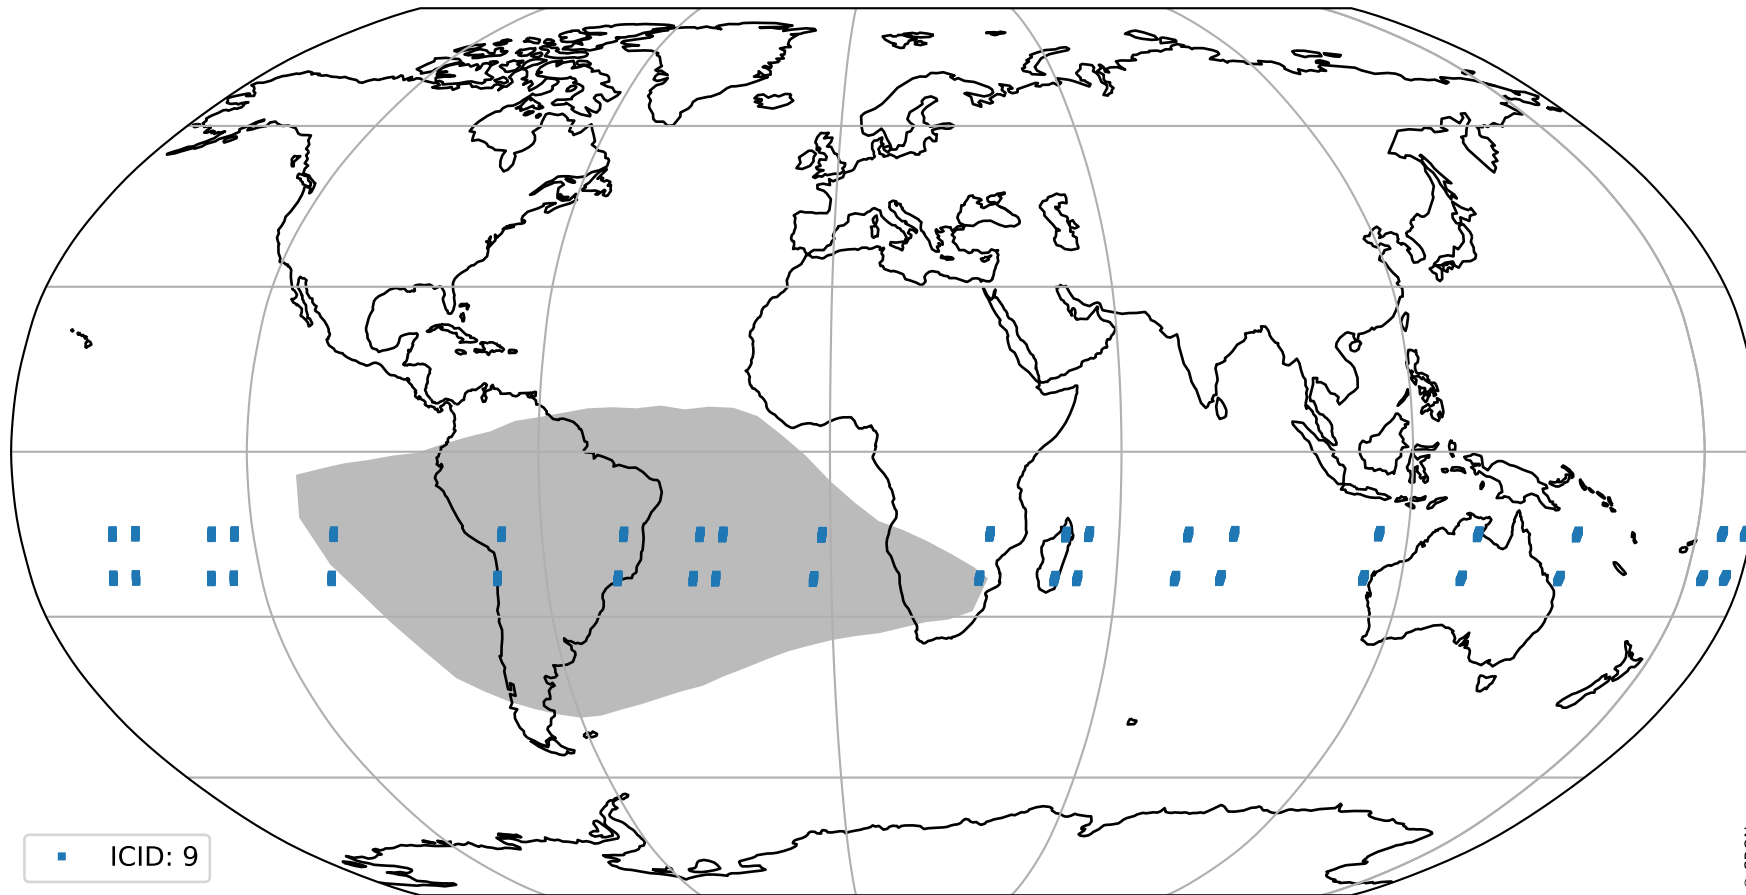

orbits : 20 in [3592, 3637]
coverage : 2018-06-23 / 2018-06-26
bad (quality < 0.8) : 2373
worst (quality < 0.1) : 229
created : 2023-08-22T07:44:29

pixel-quality map (noise average)

Tropomi SWIR pixel quality (official)

orbits : 20 in [3592, 3637]
coverage : 2018-06-23 / 2018-06-26
to good : 352
good to bad : 634
to worst : 105
created : 2023-08-22T07:44:29

total quality compared with SWIR pixel-quality CKD

Tropomi SWIR pixel quality (official)

orbits : 20 in [3592, 3637]
coverage : 2018-06-23 / 2018-06-26
created : 2023-08-22T07:44:29

Histograms of pixel-quality

Tropomi SWIR pixel quality (official) ground-tracks of Sentinel-5P

orbits : 20 in [3592, 3637]
coverage : 2018-06-23 / 2018-06-26
created : 2023-08-22T07:44:30