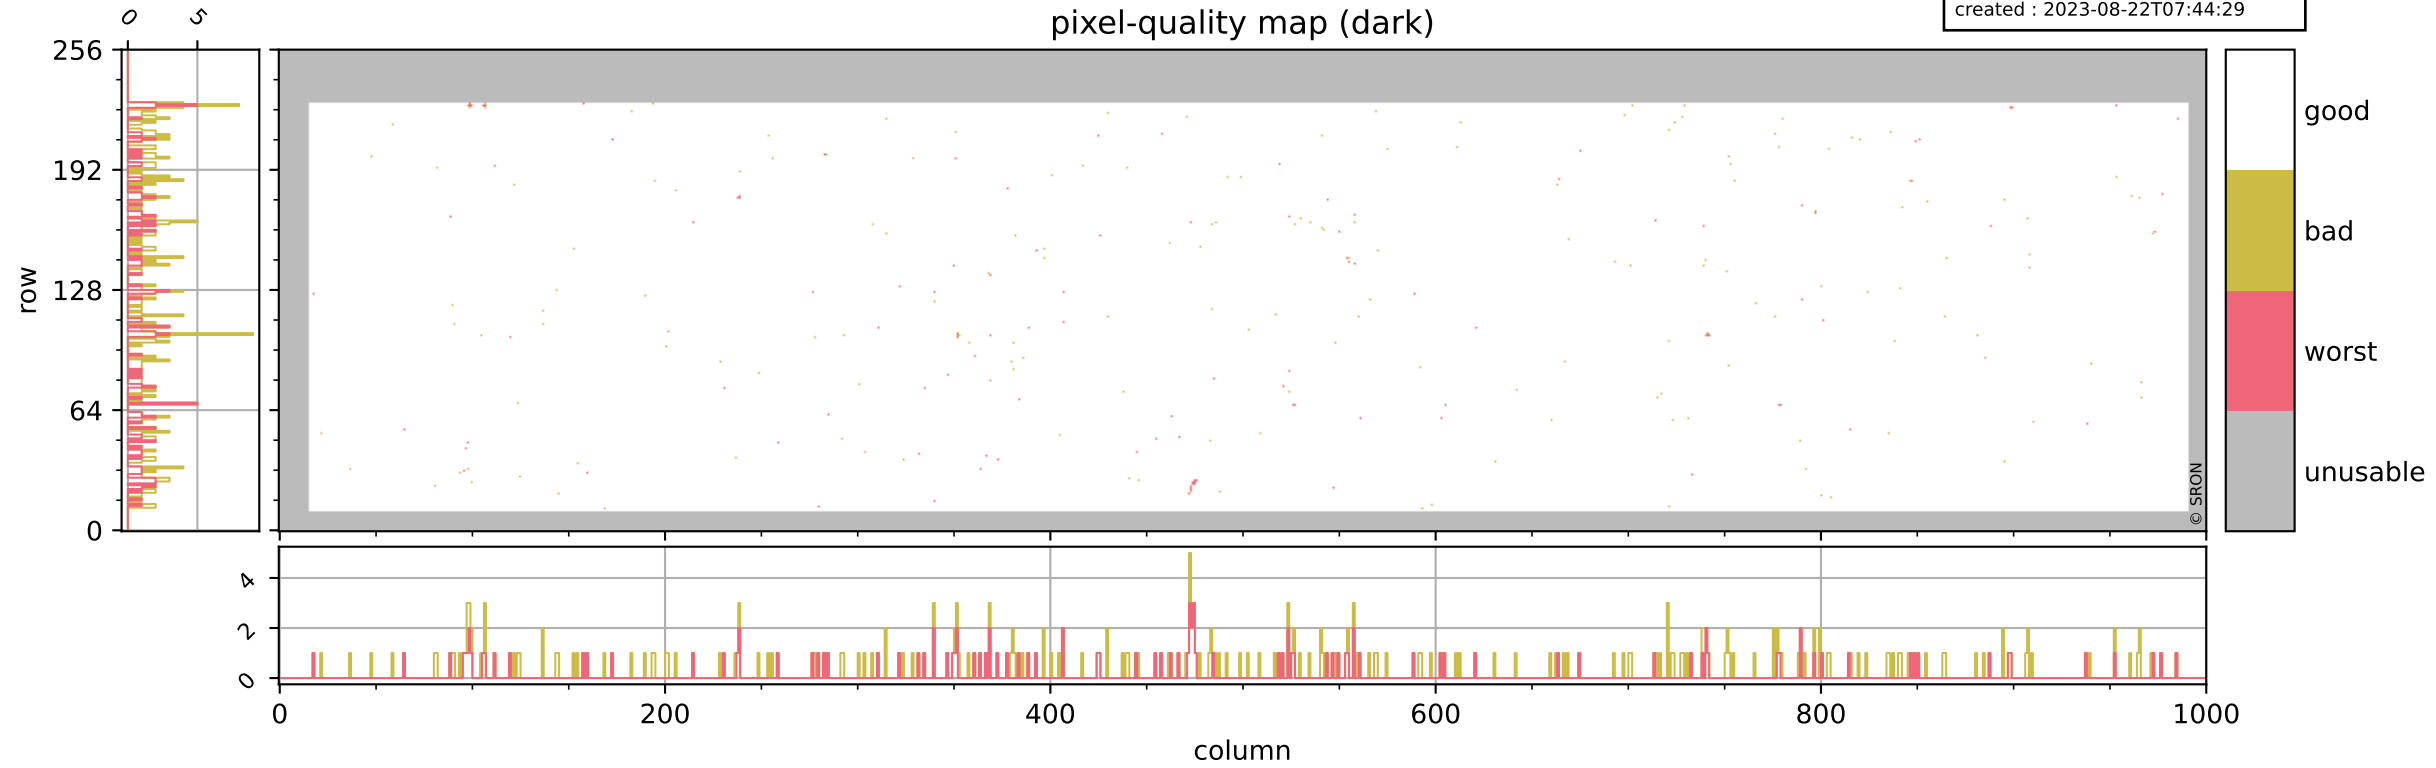

Tropomi SWIR pixel quality (official)

orbits : 20 in [3592, 3637]
coverage : 2018-06-23 / 2018-06-26
bad (quality < 0.8) : 2634
worst (quality < 0.1) : 313
created : 2023-08-22T07:44:28

pixel-quality map

Tropomi SWIR pixel quality (official)

orbits : 20 in [3592, 3637]
coverage : 2018-06-23 / 2018-06-26
bad (quality < 0.8) : 286
worst (quality < 0.1) : 111
created : 2023-08-22T07:44:29

Tropomi SWIR pixel quality (official)

orbits : 20 in [3592, 3637]
coverage : 2018-06-23 / 2018-06-26
bad (quality < 0.8) : 2373
worst (quality < 0.1) : 229
created : 2023-08-22T07:44:29

pixel-quality map (noise average)

Tropomi SWIR pixel quality (official)

orbits : 20 in [3592, 3637]
coverage : 2018-06-23 / 2018-06-26
created : 2023-08-22T07:44:29

Histograms of pixel-quality

Tropomi SWIR pixel quality (official) ground-tracks of Sentinel-5P

orbits : 20 in [3592, 3637]
coverage : 2018-06-23 / 2018-06-26
created : 2023-08-22T07:44:30