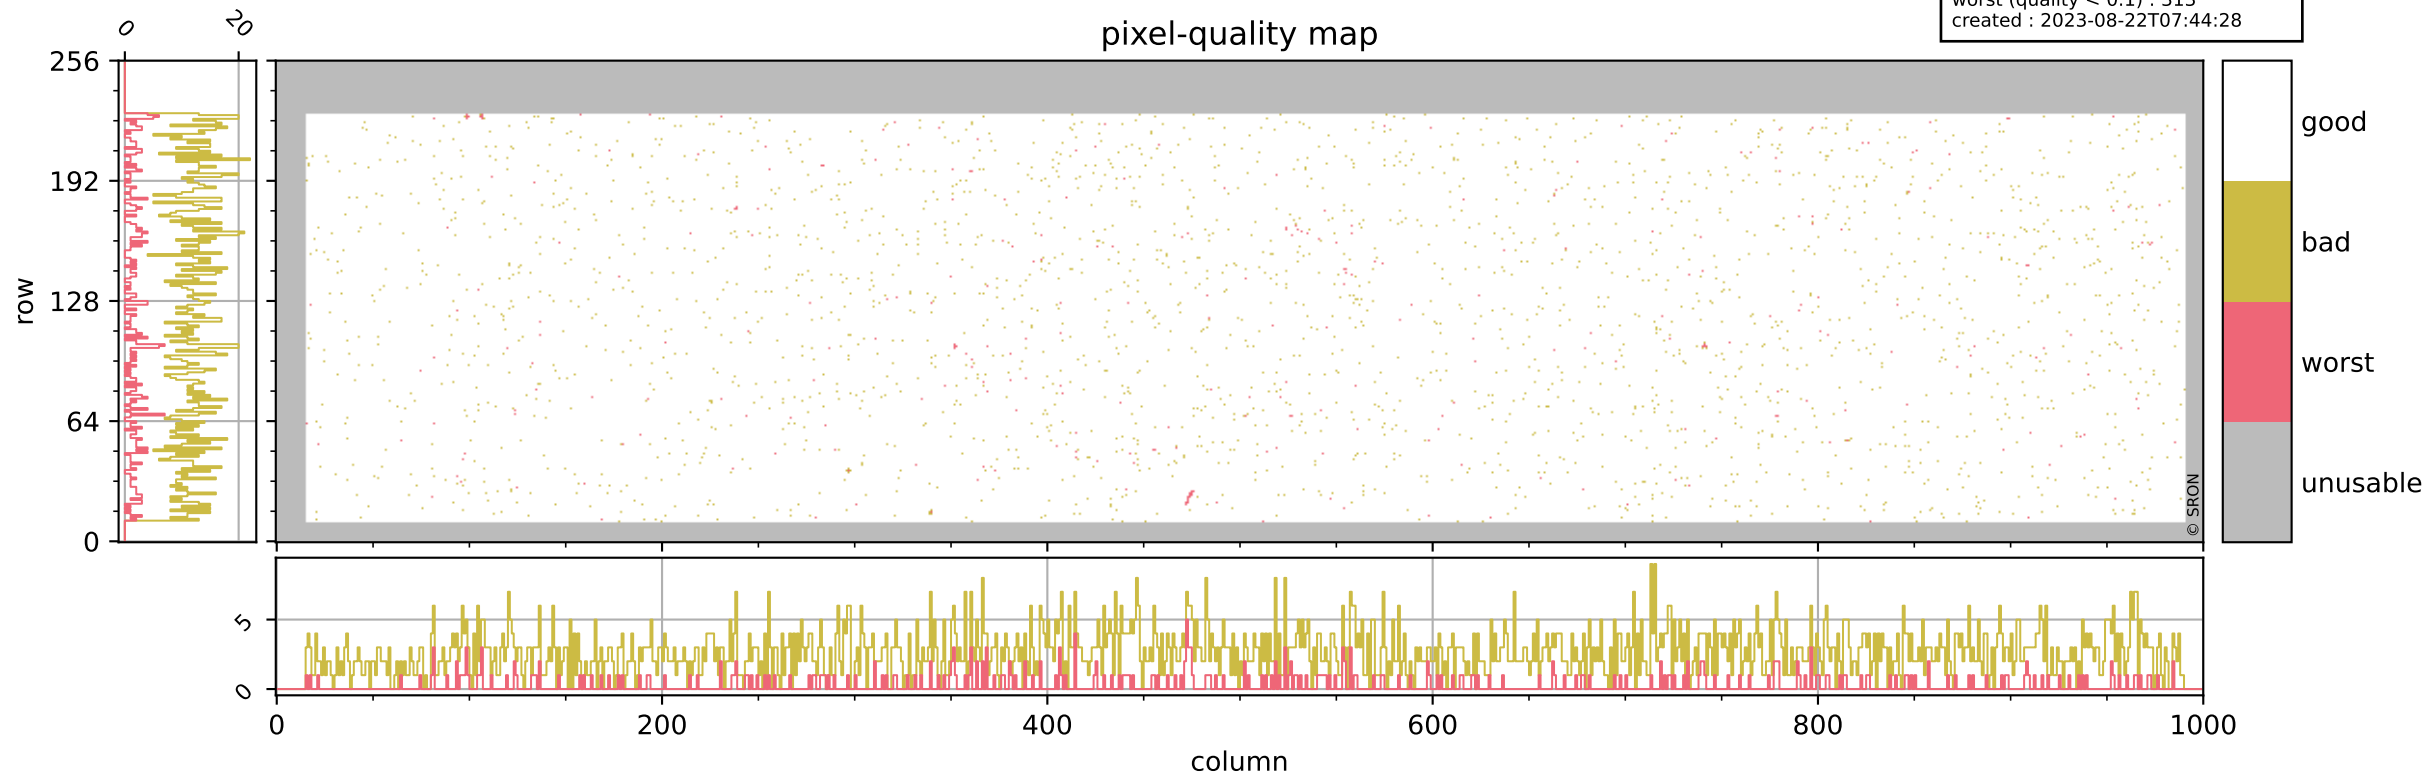

Tropomi SWIR pixel quality (official)

orbits : 20 in [3592, 3637]
coverage : 2018-06-23 / 2018-06-26
bad (quality < 0.8) : 2634
worst (quality < 0.1) : 313
created : 2023-08-22T07:44:28

pixel-quality map

Tropomi SWIR pixel quality (official)

orbits : 20 in [3592, 3637]
coverage : 2018-06-23 / 2018-06-26
bad (quality < 0.8) : 286
worst (quality < 0.1) : 111
created : 2023-08-22T07:44:29

Tropomi SWIR pixel quality (official)

orbits : 20 in [3592, 3637]
coverage : 2018-06-23 / 2018-06-26
bad (quality < 0.8) : 2373
worst (quality < 0.1) : 229
created : 2023-08-22T07:44:29

pixel-quality map (noise average)

Tropomi SWIR pixel quality (official)

orbits : 20 in [3592, 3637]
coverage : 2018-06-23 / 2018-06-26
created : 2023-08-22T07:44:29

Histograms of pixel-quality

Tropomi SWIR pixel quality (official) ground-tracks of Sentinel-5P

orbits : 20 in [3592, 3637]
coverage : 2018-06-23 / 2018-06-26
created : 2023-08-22T07:44:30