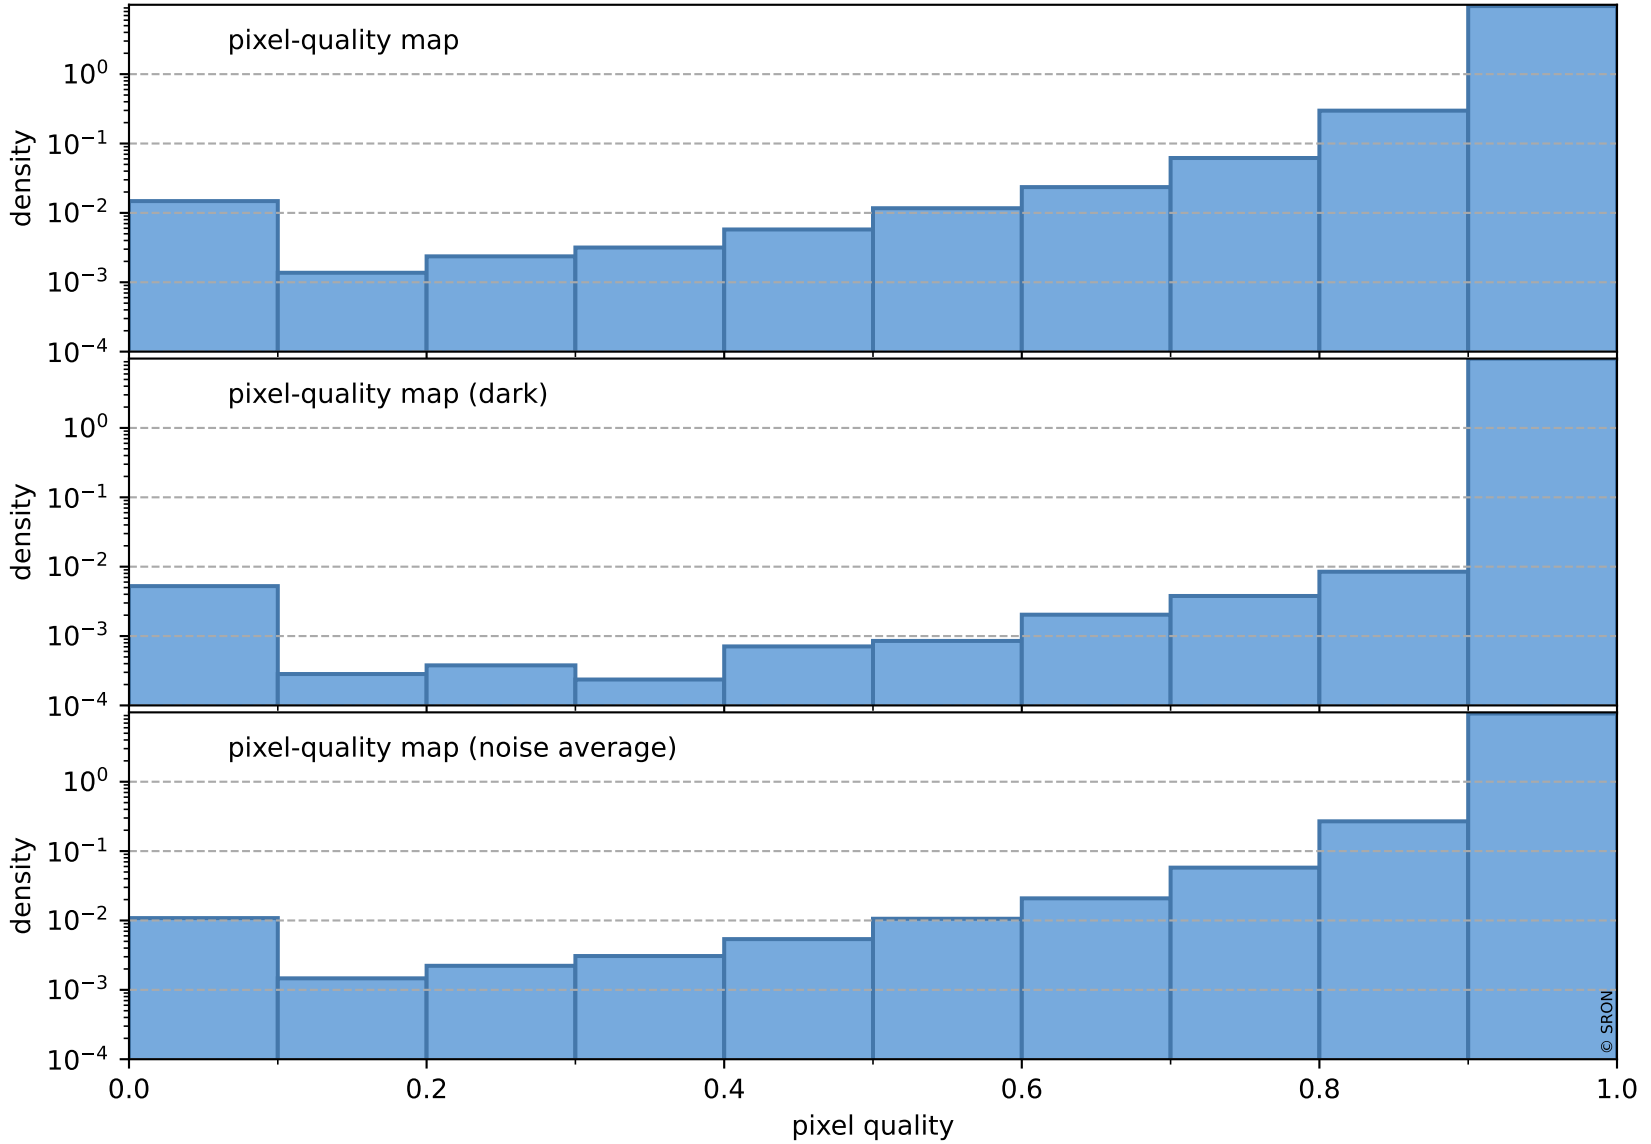

orbits : 20 in [3592, 3637]
coverage : 2018-06-23 / 2018-06-26
bad (quality < 0.8) : 2373
worst (quality < 0.1) : 229
created : 2023-08-22T07:44:29

pixel-quality map (noise average)

Tropomi SWIR pixel quality (official)

orbits : 20 in [3592, 3637]
coverage : 2018-06-23 / 2018-06-26
to good : 352
good to bad : 634
to worst : 105
created : 2023-08-22T07:44:29

total quality compared with SWIR pixel-quality CKD

Tropomi SWIR pixel quality (official)

orbits : 20 in [3592, 3637]
coverage : 2018-06-23 / 2018-06-26
created : 2023-08-22T07:44:29

Histograms of pixel-quality

Tropomi SWIR pixel quality (official) ground-tracks of Sentinel-5P

orbits : 20 in [3592, 3637]
coverage : 2018-06-23 / 2018-06-26
created : 2023-08-22T07:44:30