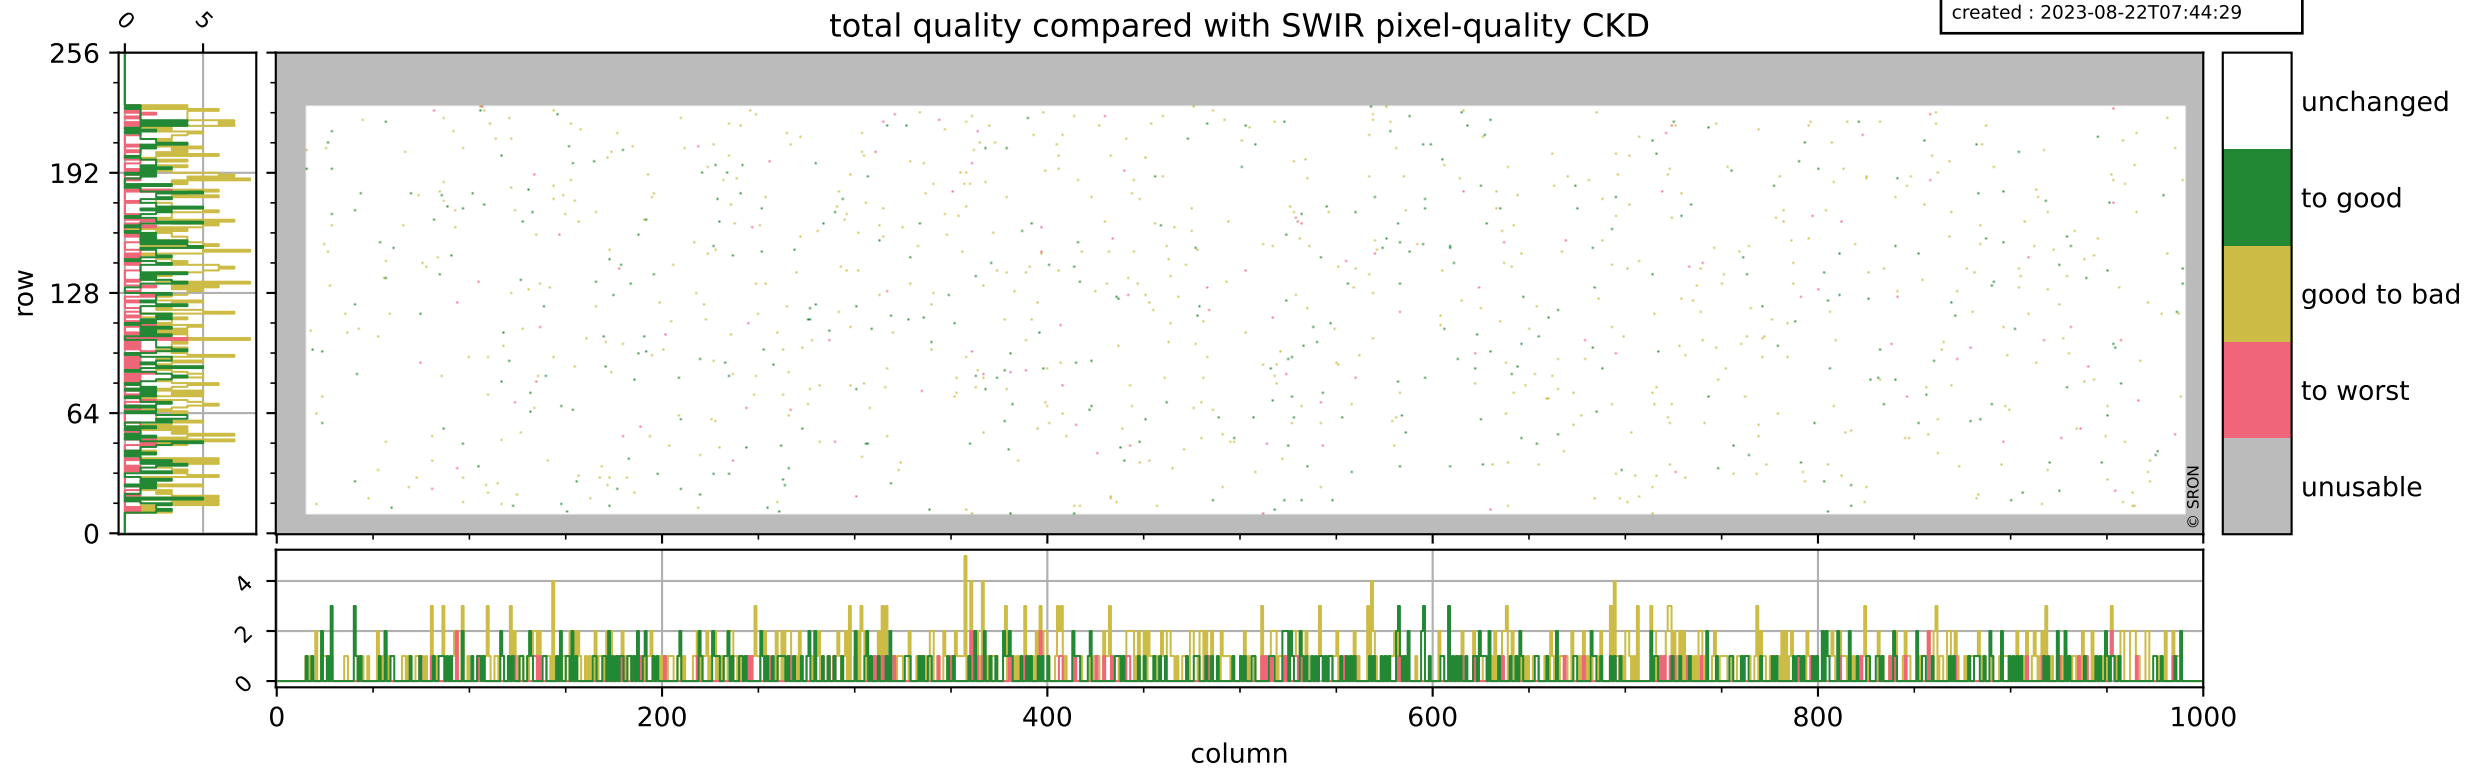

Tropomi SWIR pixel quality (official)

orbits : 20 in [3592, 3637]
coverage : 2018-06-23 / 2018-06-26
bad (quality < 0.8) : 286
worst (quality < 0.1) : 111
created : 2023-08-22T07:44:29

Tropomi SWIR pixel quality (official)

orbits : 20 in [3592, 3637]
coverage : 2018-06-23 / 2018-06-26
bad (quality < 0.8) : 2373
worst (quality < 0.1) : 229
created : 2023-08-22T07:44:29

pixel-quality map (noise average)

Tropomi SWIR pixel quality (official)

orbits : 20 in [3592, 3637]
coverage : 2018-06-23 / 2018-06-26
to good : 352
good to bad : 634
to worst : 105
created : 2023-08-22T07:44:29

total quality compared with SWIR pixel-quality CKD

Tropomi SWIR pixel quality (official)

orbits : 20 in [3592, 3637]
coverage : 2018-06-23 / 2018-06-26
created : 2023-08-22T07:44:29

Histograms of pixel-quality

Tropomi SWIR pixel quality (official) ground-tracks of Sentinel-5P

orbits : 20 in [3592, 3637]
coverage : 2018-06-23 / 2018-06-26
created : 2023-08-22T07:44:30