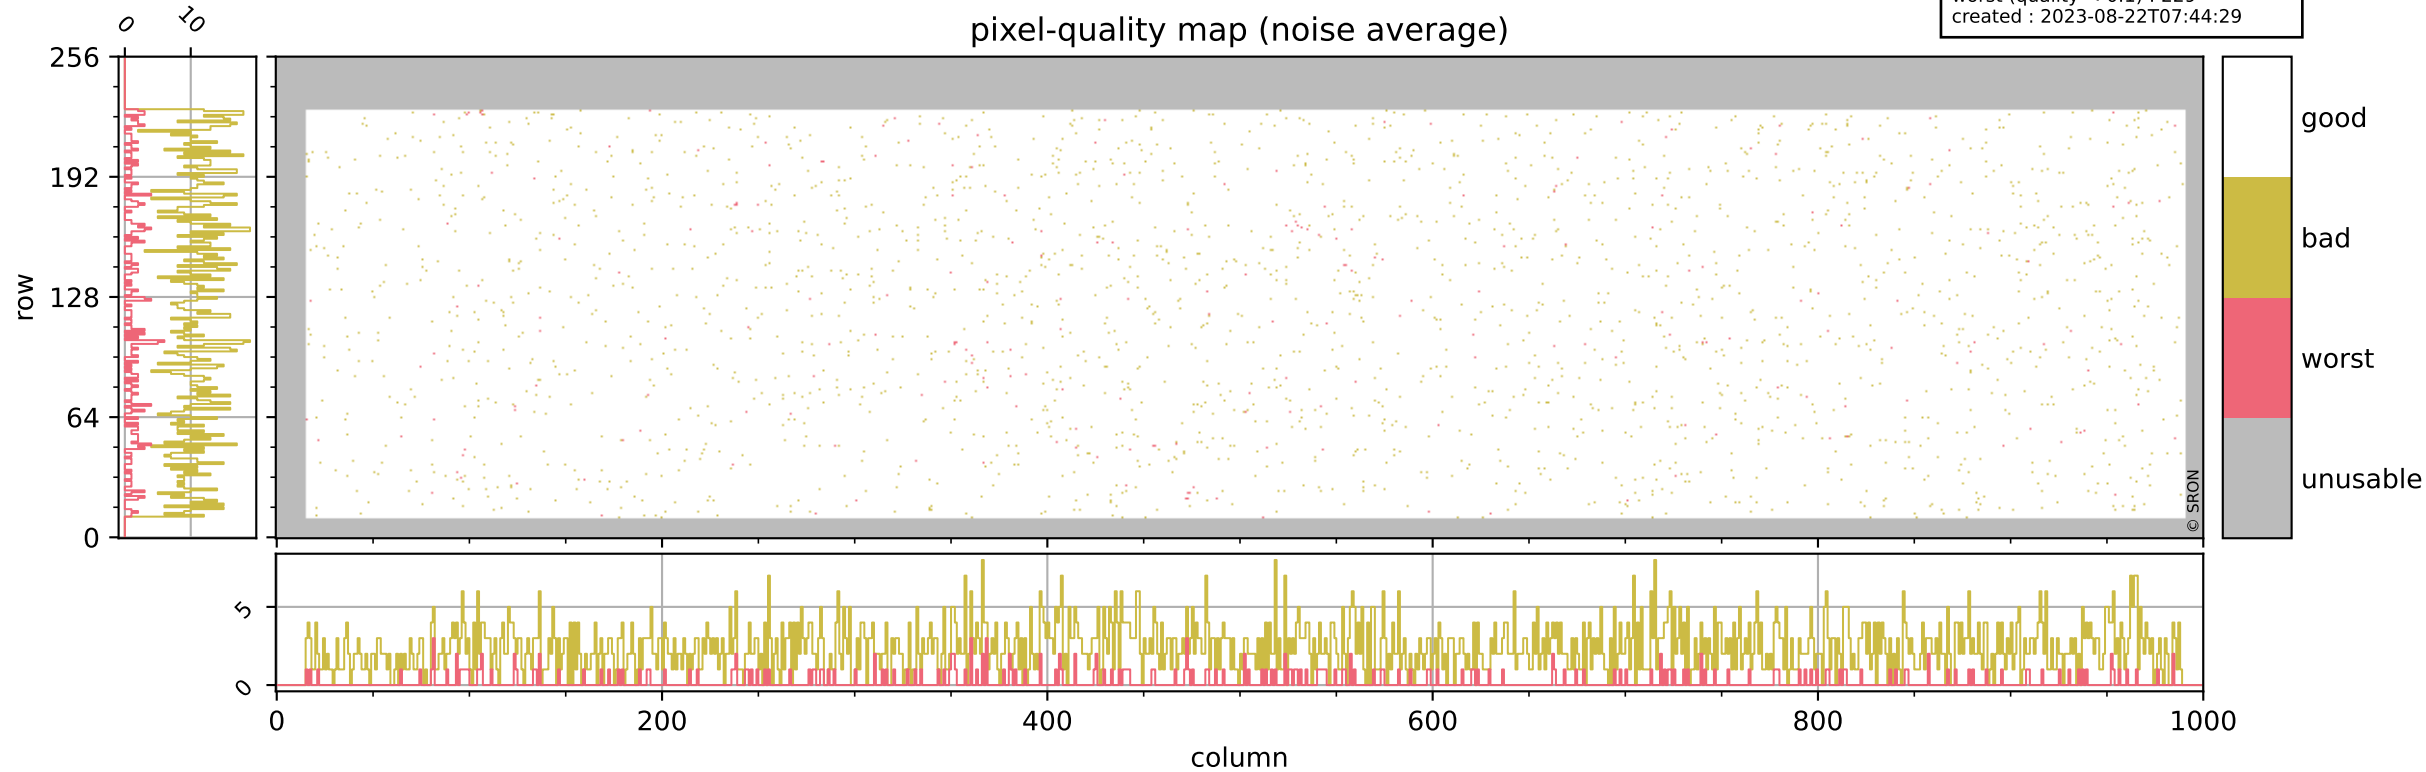

Tropomi SWIR pixel quality (official)

orbits : 20 in [3592, 3637]
coverage : 2018-06-23 / 2018-06-26
bad (quality < 0.8) : 286
worst (quality < 0.1) : 111
created : 2023-08-22T07:44:29

Tropomi SWIR pixel quality (official)

orbits : 20 in [3592, 3637]
coverage : 2018-06-23 / 2018-06-26
bad (quality < 0.8) : 2373
worst (quality < 0.1) : 229
created : 2023-08-22T07:44:29

pixel-quality map (noise average)

Tropomi SWIR pixel quality (official)

orbits : 20 in [3592, 3637]
coverage : 2018-06-23 / 2018-06-26
to good : 352
good to bad : 634
to worst : 105
created : 2023-08-22T07:44:29

total quality compared with SWIR pixel-quality CKD

Tropomi SWIR pixel quality (official)

orbits : 20 in [3592, 3637]
coverage : 2018-06-23 / 2018-06-26
created : 2023-08-22T07:44:29

Histograms of pixel-quality

Tropomi SWIR pixel quality (official) ground-tracks of Sentinel-5P

orbits : 20 in [3592, 3637]
coverage : 2018-06-23 / 2018-06-26
created : 2023-08-22T07:44:30