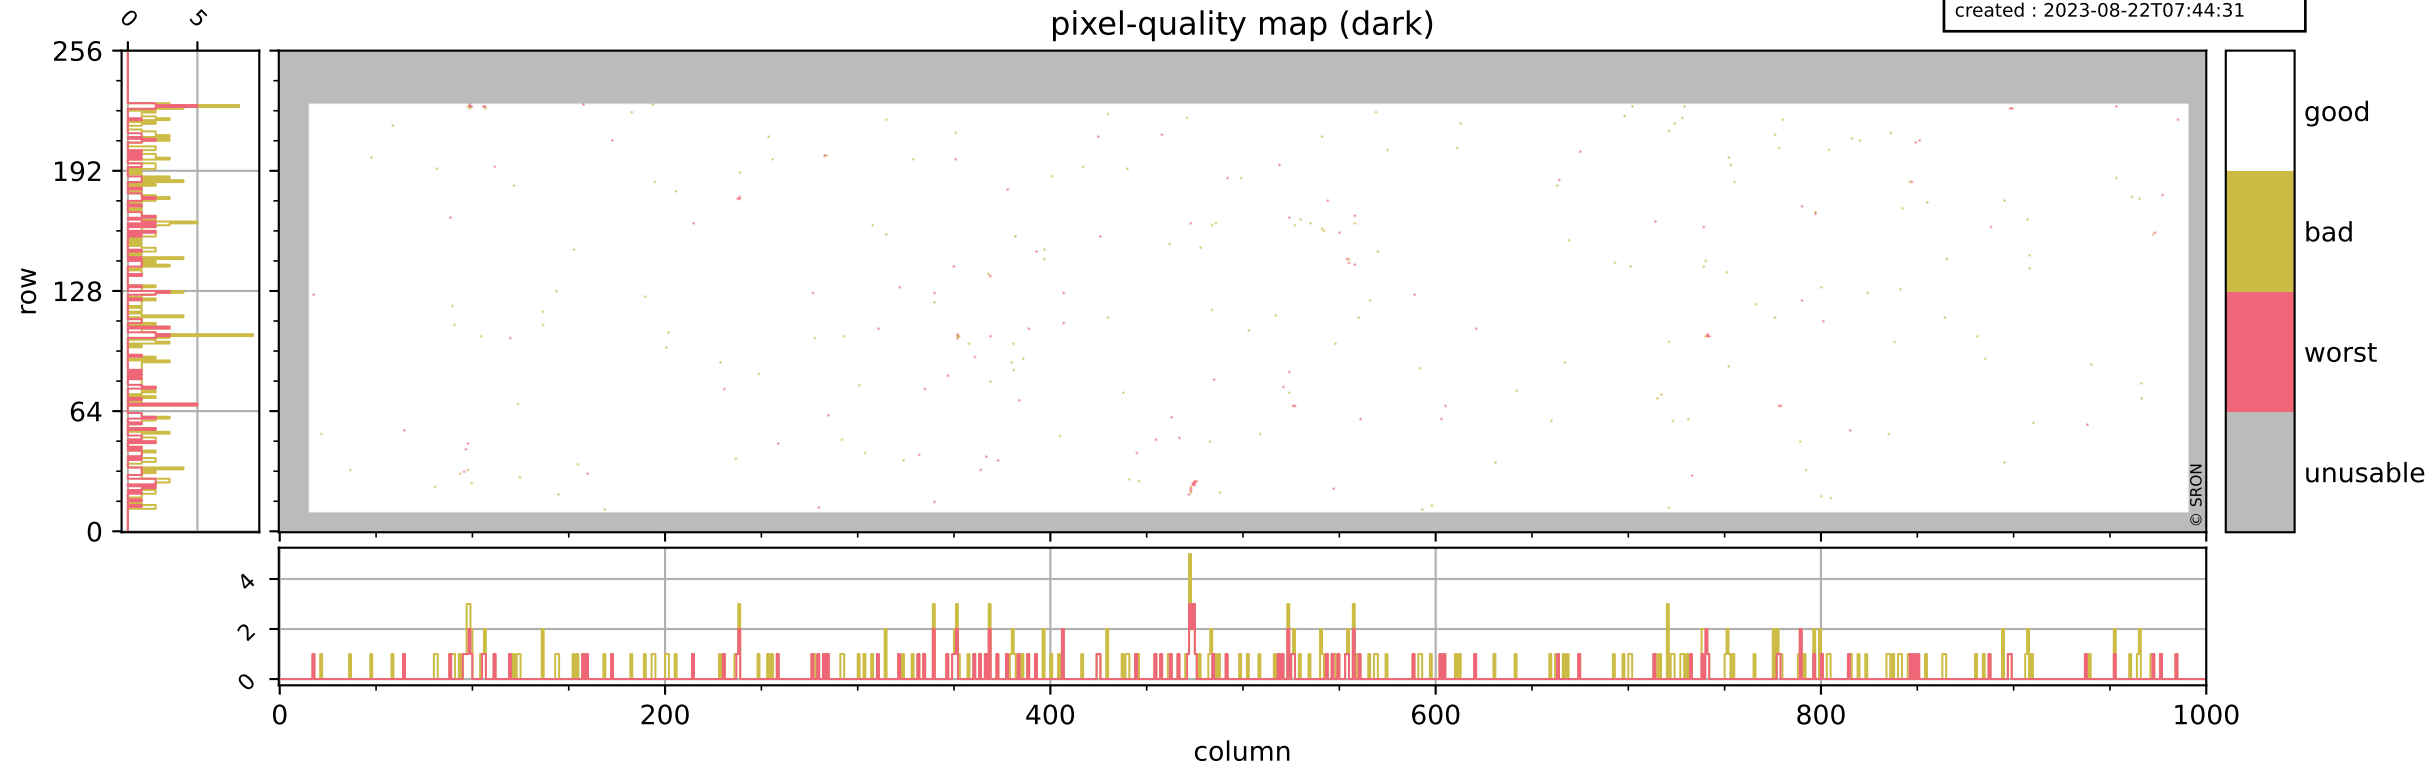

Tropomi SWIR pixel quality (official)

orbits : 19 in [3607, 3652]
coverage : 2018-06-24 / 2018-06-27
bad (quality < 0.8) : 2635
worst (quality < 0.1) : 309
created : 2023-08-22T07:44:31

pixel-quality map

Tropomi SWIR pixel quality (official)

orbits : 19 in [3607, 3652]
coverage : 2018-06-24 / 2018-06-27
bad (quality < 0.8) : 285
worst (quality < 0.1) : 112
created : 2023-08-22T07:44:31

Tropomi SWIR pixel quality (official)

orbits : 19 in [3607, 3652]
coverage : 2018-06-24 / 2018-06-27
bad (quality < 0.8) : 2374
worst (quality < 0.1) : 224
created : 2023-08-22T07:44:31

pixel-quality map (noise average)

Tropomi SWIR pixel quality (official)

orbits : 19 in [3607, 3652]
coverage : 2018-06-24 / 2018-06-27
created : 2023-08-22T07:44:32

Histograms of pixel-quality

Tropomi SWIR pixel quality (official) ground-tracks of Sentinel-5P

orbits : 19 in [3607, 3652]
coverage : 2018-06-24 / 2018-06-27
created : 2023-08-22T07:44:32