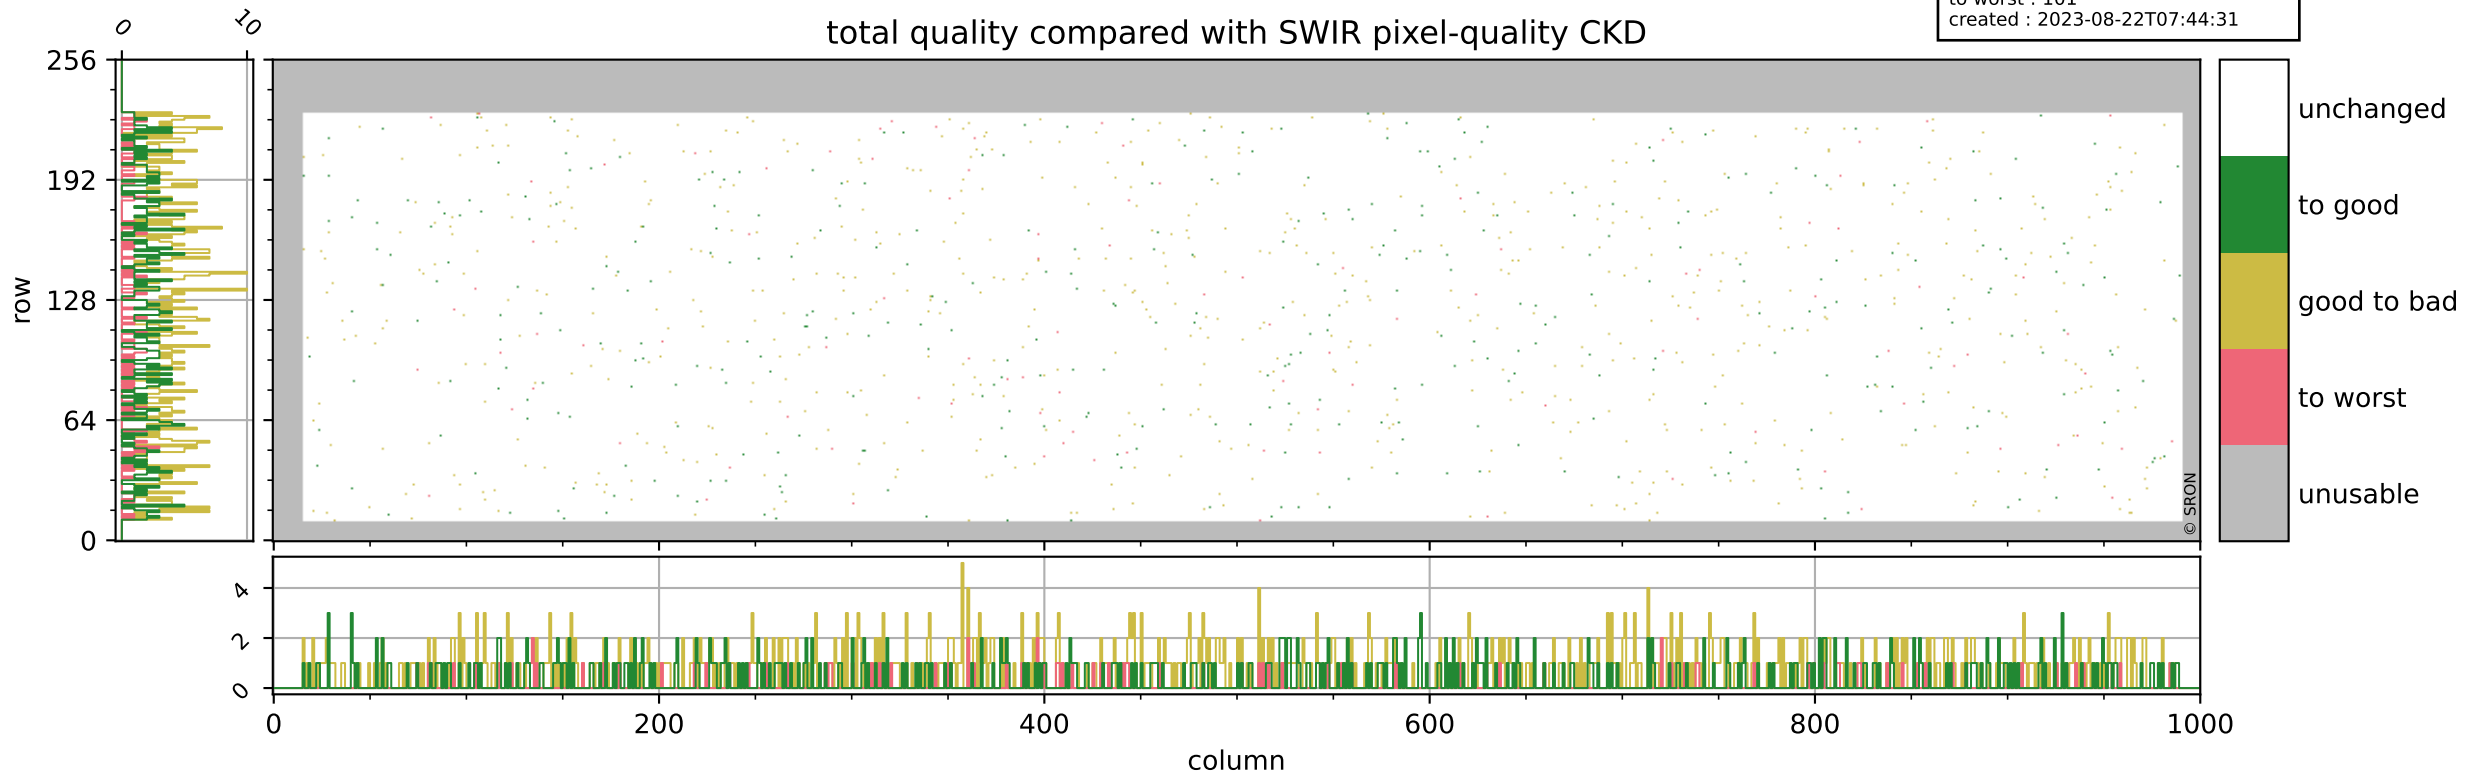

Tropomi SWIR pixel quality (official)

orbits : 19 in [3607, 3652]
coverage : 2018-06-24 / 2018-06-27
bad (quality < 0.8) : 285
worst (quality < 0.1) : 112
created : 2023-08-22T07:44:31

Tropomi SWIR pixel quality (official)

orbits : 19 in [3607, 3652]
coverage : 2018-06-24 / 2018-06-27
bad (quality < 0.8) : 2374
worst (quality < 0.1) : 224
created : 2023-08-22T07:44:31

pixel-quality map (noise average)

Tropomi SWIR pixel quality (official)

orbits : 19 in [3607, 3652]
coverage : 2018-06-24 / 2018-06-27
to good : 367
good to bad : 651
to worst : 101
created : 2023-08-22T07:44:31

total quality compared with SWIR pixel-quality CKD

Tropomi SWIR pixel quality (official)

orbits : 19 in [3607, 3652]
coverage : 2018-06-24 / 2018-06-27
created : 2023-08-22T07:44:32

Histograms of pixel-quality

Tropomi SWIR pixel quality (official) ground-tracks of Sentinel-5P

orbits : 19 in [3607, 3652]
coverage : 2018-06-24 / 2018-06-27
created : 2023-08-22T07:44:32