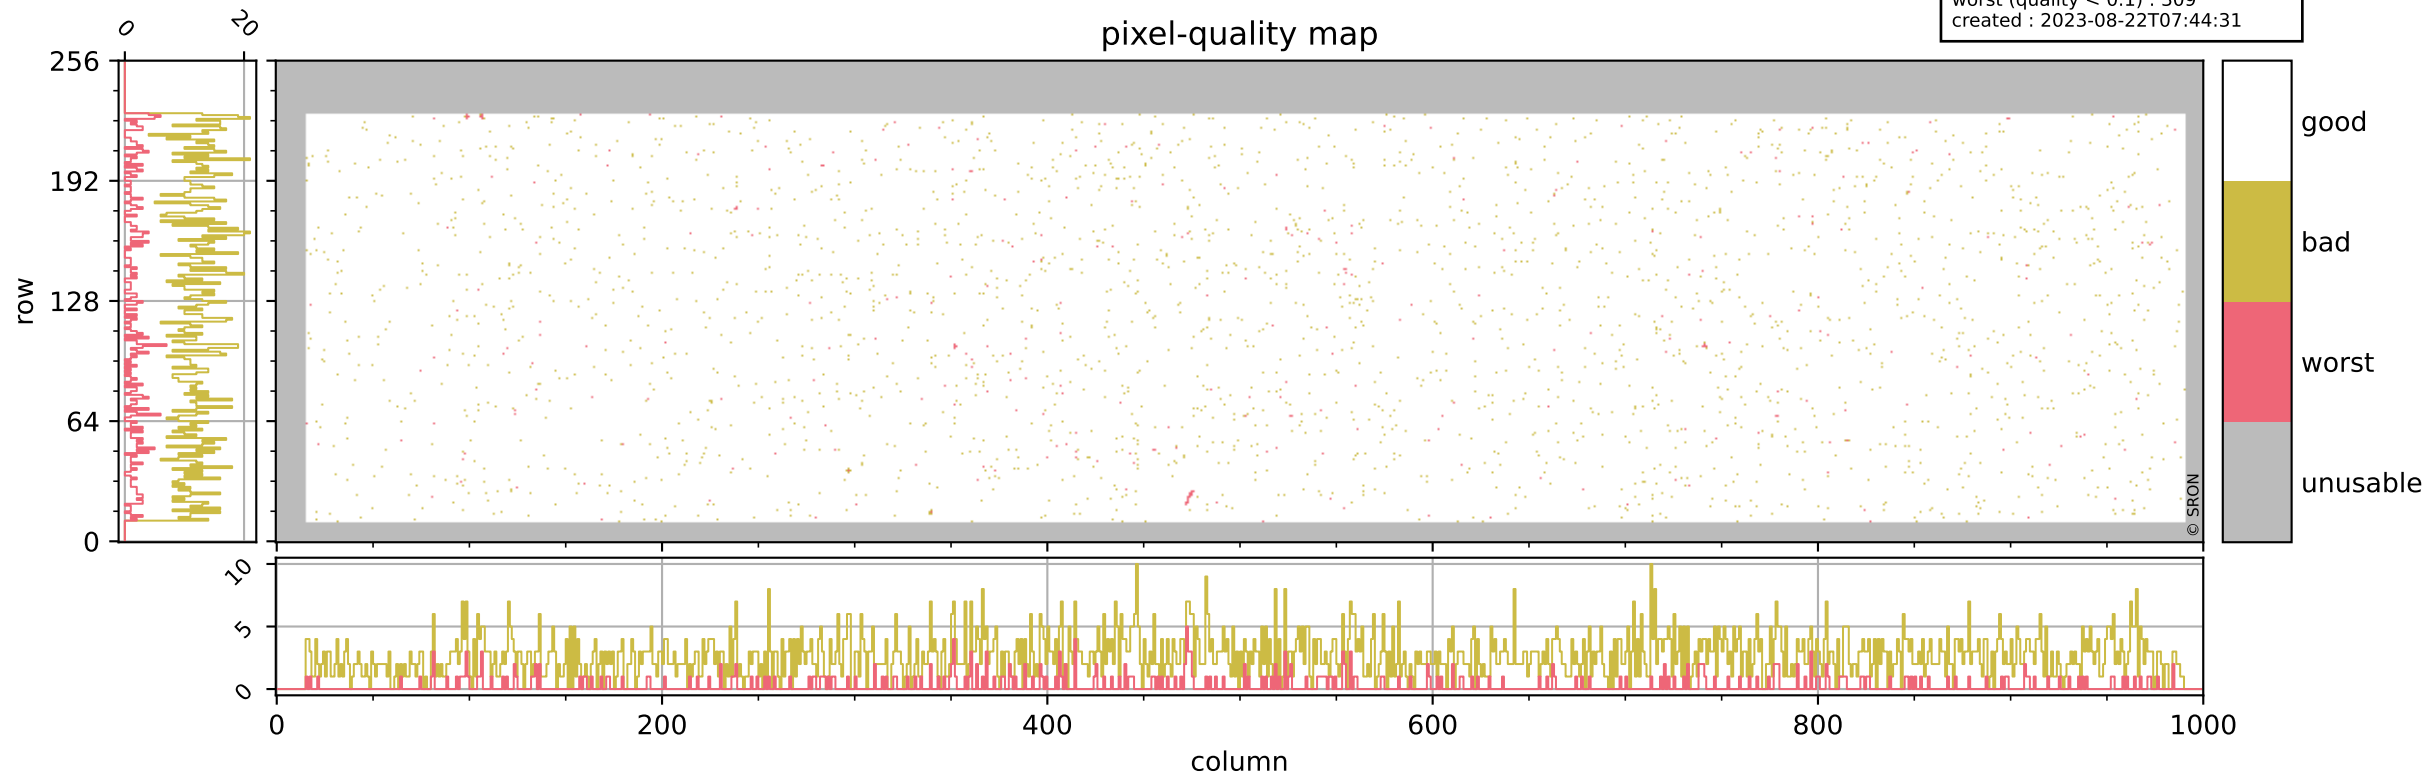

Tropomi SWIR pixel quality (official)

orbits : 19 in [3607, 3652]
coverage : 2018-06-24 / 2018-06-27
bad (quality < 0.8) : 2635
worst (quality < 0.1) : 309
created : 2023-08-22T07:44:31

pixel-quality map

Tropomi SWIR pixel quality (official)

orbits : 19 in [3607, 3652]
coverage : 2018-06-24 / 2018-06-27
bad (quality < 0.8) : 285
worst (quality < 0.1) : 112
created : 2023-08-22T07:44:31

Tropomi SWIR pixel quality (official)

orbits : 19 in [3607, 3652]
coverage : 2018-06-24 / 2018-06-27
bad (quality < 0.8) : 2374
worst (quality < 0.1) : 224
created : 2023-08-22T07:44:31

pixel-quality map (noise average)

Tropomi SWIR pixel quality (official)

orbits : 19 in [3607, 3652]
coverage : 2018-06-24 / 2018-06-27
created : 2023-08-22T07:44:32

Histograms of pixel-quality

Tropomi SWIR pixel quality (official) ground-tracks of Sentinel-5P

orbits : 19 in [3607, 3652]
coverage : 2018-06-24 / 2018-06-27
created : 2023-08-22T07:44:32