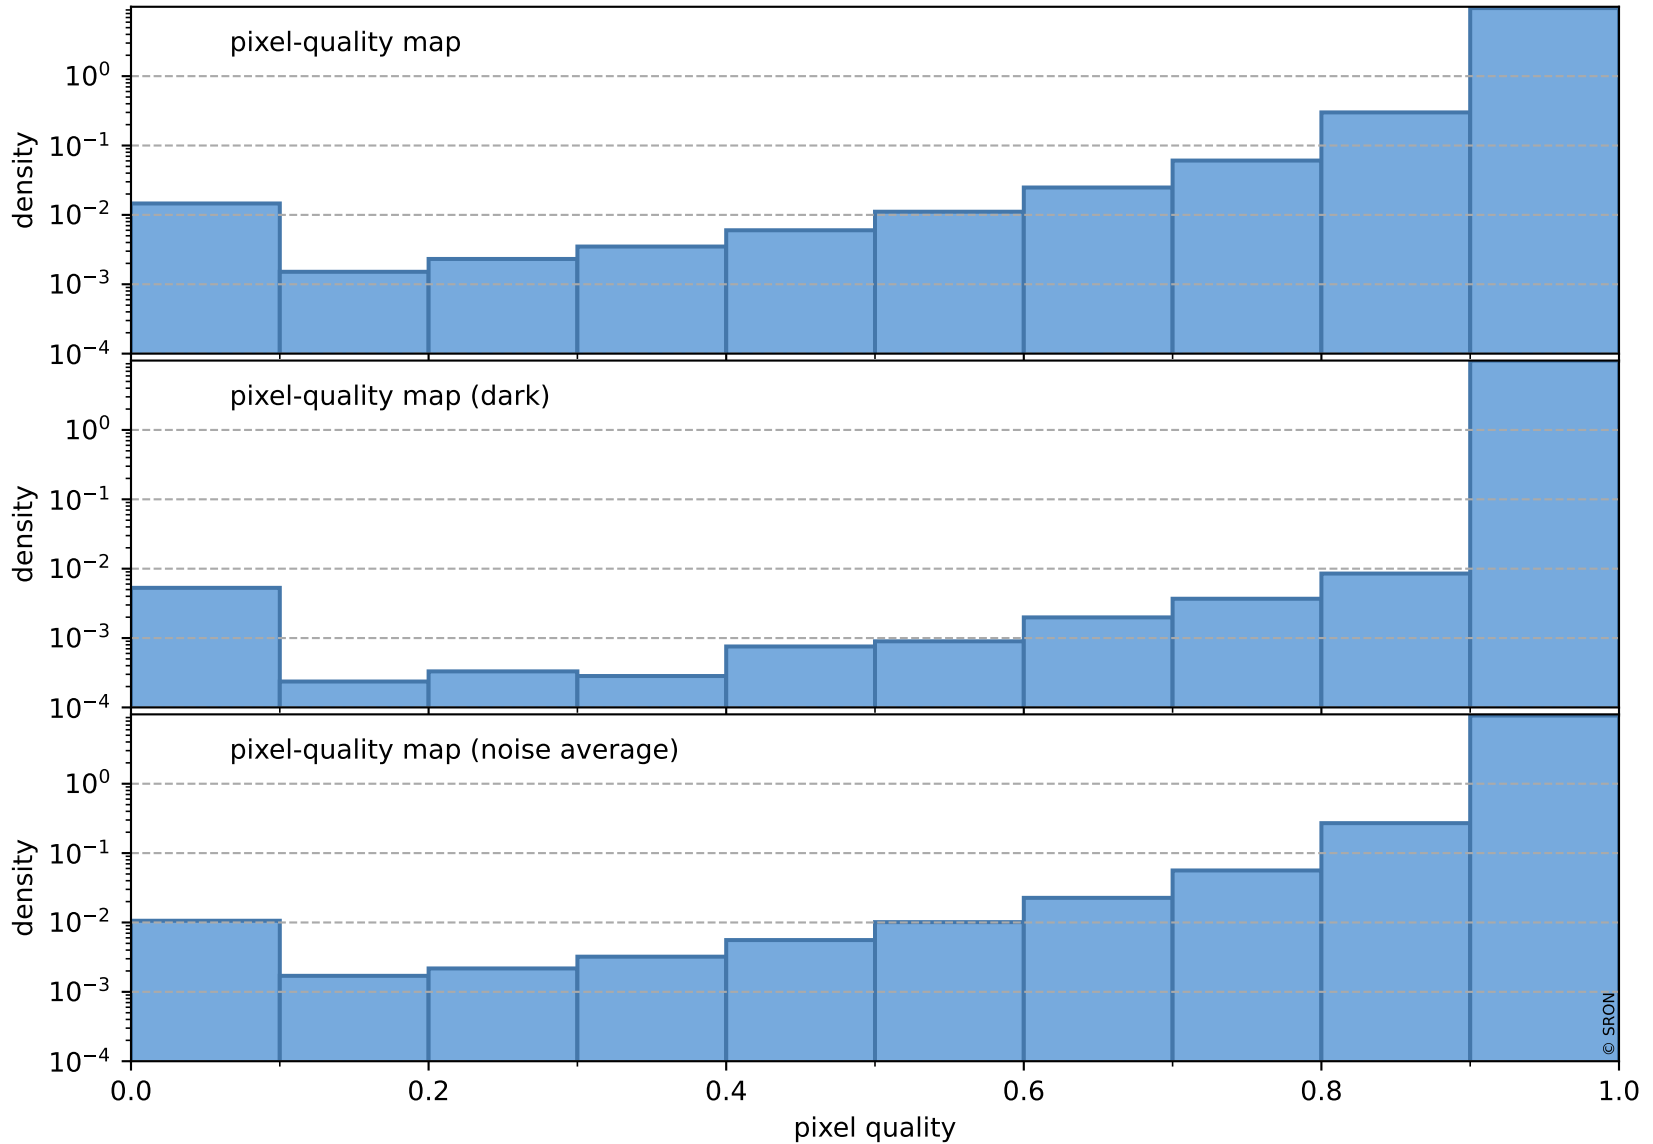

orbits : 19 in [3607, 3652]
coverage : 2018-06-24 / 2018-06-27
bad (quality < 0.8) : 2374
worst (quality < 0.1) : 224
created : 2023-08-22T07:44:31

pixel-quality map (noise average)

Tropomi SWIR pixel quality (official)

orbits : 19 in [3607, 3652]
coverage : 2018-06-24 / 2018-06-27
to good : 367
good to bad : 651
to worst : 101
created : 2023-08-22T07:44:31

total quality compared with SWIR pixel-quality CKD

Tropomi SWIR pixel quality (official)

orbits : 19 in [3607, 3652]
coverage : 2018-06-24 / 2018-06-27
created : 2023-08-22T07:44:32

Histograms of pixel-quality

Tropomi SWIR pixel quality (official) ground-tracks of Sentinel-5P

orbits : 19 in [3607, 3652]
coverage : 2018-06-24 / 2018-06-27
created : 2023-08-22T07:44:32

Tropomi SWIR pixel quality (official)

orbits : [2827, 3652]
coverage : 2018-04-30 / 2018-06-27
created : 2023-08-22T07:44:32

trend of pixel quality & temperatures