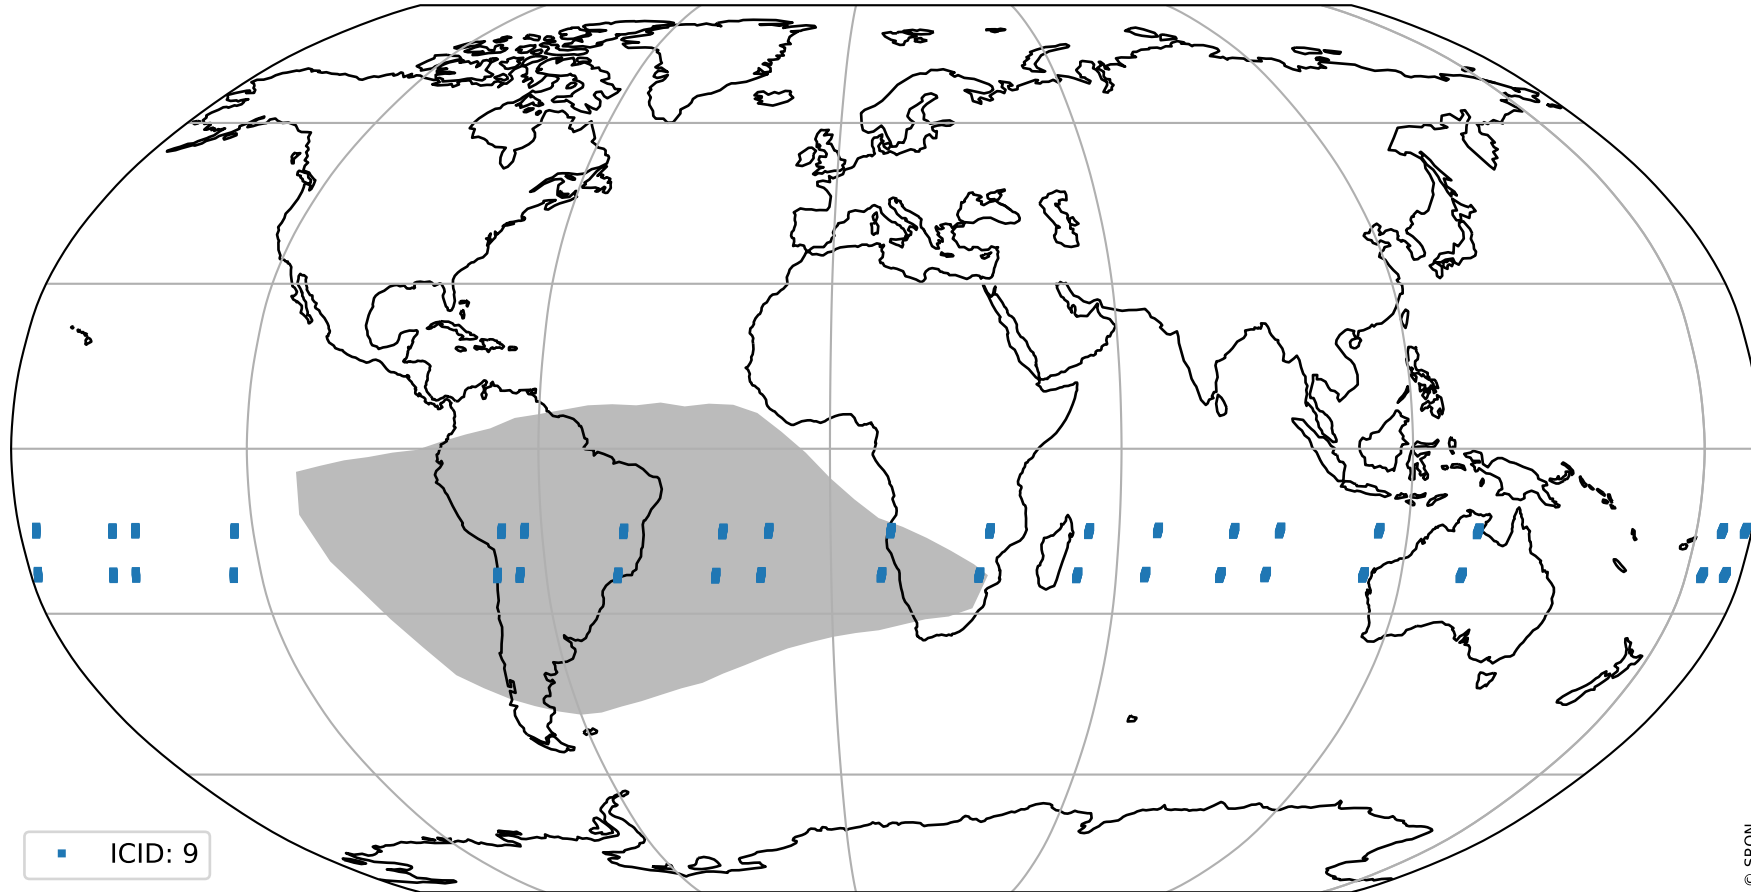

orbits : 19 in [3607, 3652]
coverage : 2018-06-24 / 2018-06-27
bad (quality < 0.8) : 2374
worst (quality < 0.1) : 224
created : 2023-08-22T07:44:31

pixel-quality map (noise average)

Tropomi SWIR pixel quality (official)

orbits : 19 in [3607, 3652]
coverage : 2018-06-24 / 2018-06-27
to good : 367
good to bad : 651
to worst : 101
created : 2023-08-22T07:44:31

total quality compared with SWIR pixel-quality CKD

Tropomi SWIR pixel quality (official)

orbits : 19 in [3607, 3652]
coverage : 2018-06-24 / 2018-06-27
created : 2023-08-22T07:44:32

Histograms of pixel-quality

Tropomi SWIR pixel quality (official) ground-tracks of Sentinel-5P

orbits : 19 in [3607, 3652]
coverage : 2018-06-24 / 2018-06-27
created : 2023-08-22T07:44:32

Tropomi SWIR pixel quality (official)

orbits : [2827, 3652]
coverage : 2018-04-30 / 2018-06-27
created : 2023-08-22T07:44:32

trend of pixel quality & temperatures