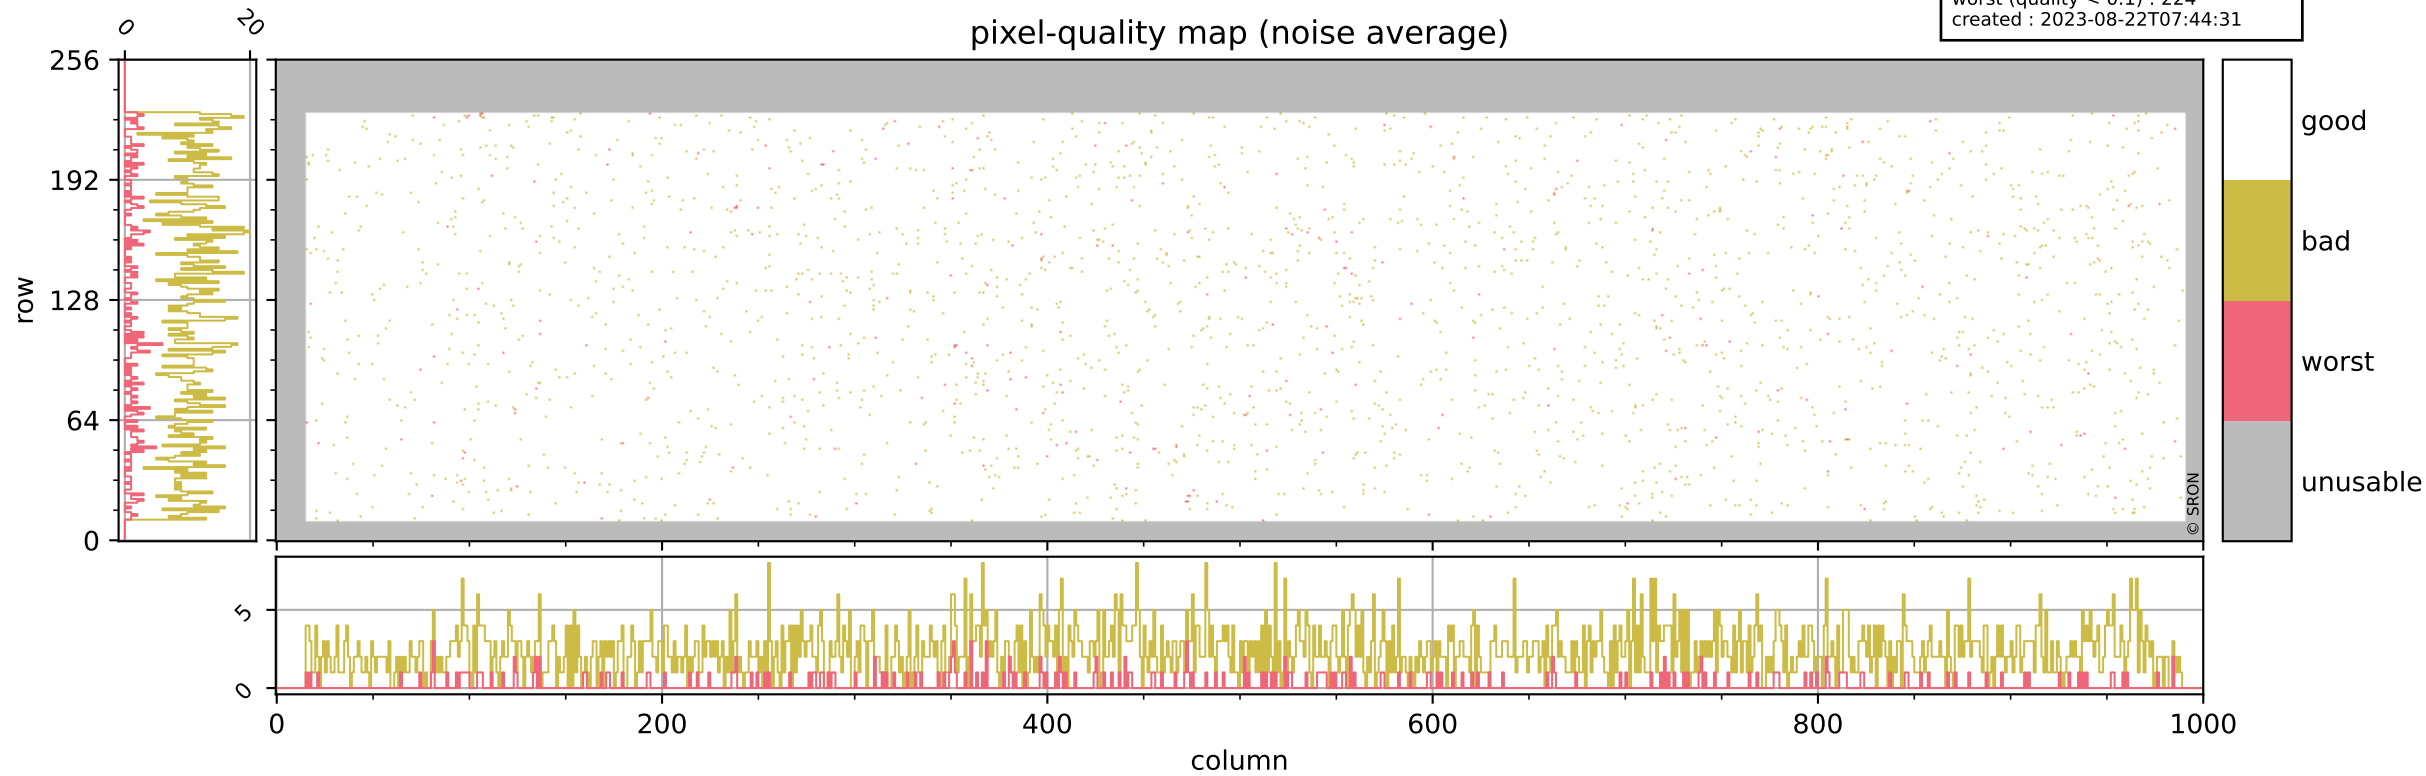

Tropomi SWIR pixel quality (official)

orbits : 19 in [3607, 3652]
coverage : 2018-06-24 / 2018-06-27
bad (quality < 0.8) : 285
worst (quality < 0.1) : 112
created : 2023-08-22T07:44:31

Tropomi SWIR pixel quality (official)

orbits : 19 in [3607, 3652]
coverage : 2018-06-24 / 2018-06-27
bad (quality < 0.8) : 2374
worst (quality < 0.1) : 224
created : 2023-08-22T07:44:31

pixel-quality map (noise average)

Tropomi SWIR pixel quality (official)

orbits : 19 in [3607, 3652]
coverage : 2018-06-24 / 2018-06-27
to good : 367
good to bad : 651
to worst : 101
created : 2023-08-22T07:44:31

total quality compared with SWIR pixel-quality CKD

Tropomi SWIR pixel quality (official)

orbits : 19 in [3607, 3652]
coverage : 2018-06-24 / 2018-06-27
created : 2023-08-22T07:44:32

Histograms of pixel-quality

Tropomi SWIR pixel quality (official) ground-tracks of Sentinel-5P

orbits : 19 in [3607, 3652]
coverage : 2018-06-24 / 2018-06-27
created : 2023-08-22T07:44:32