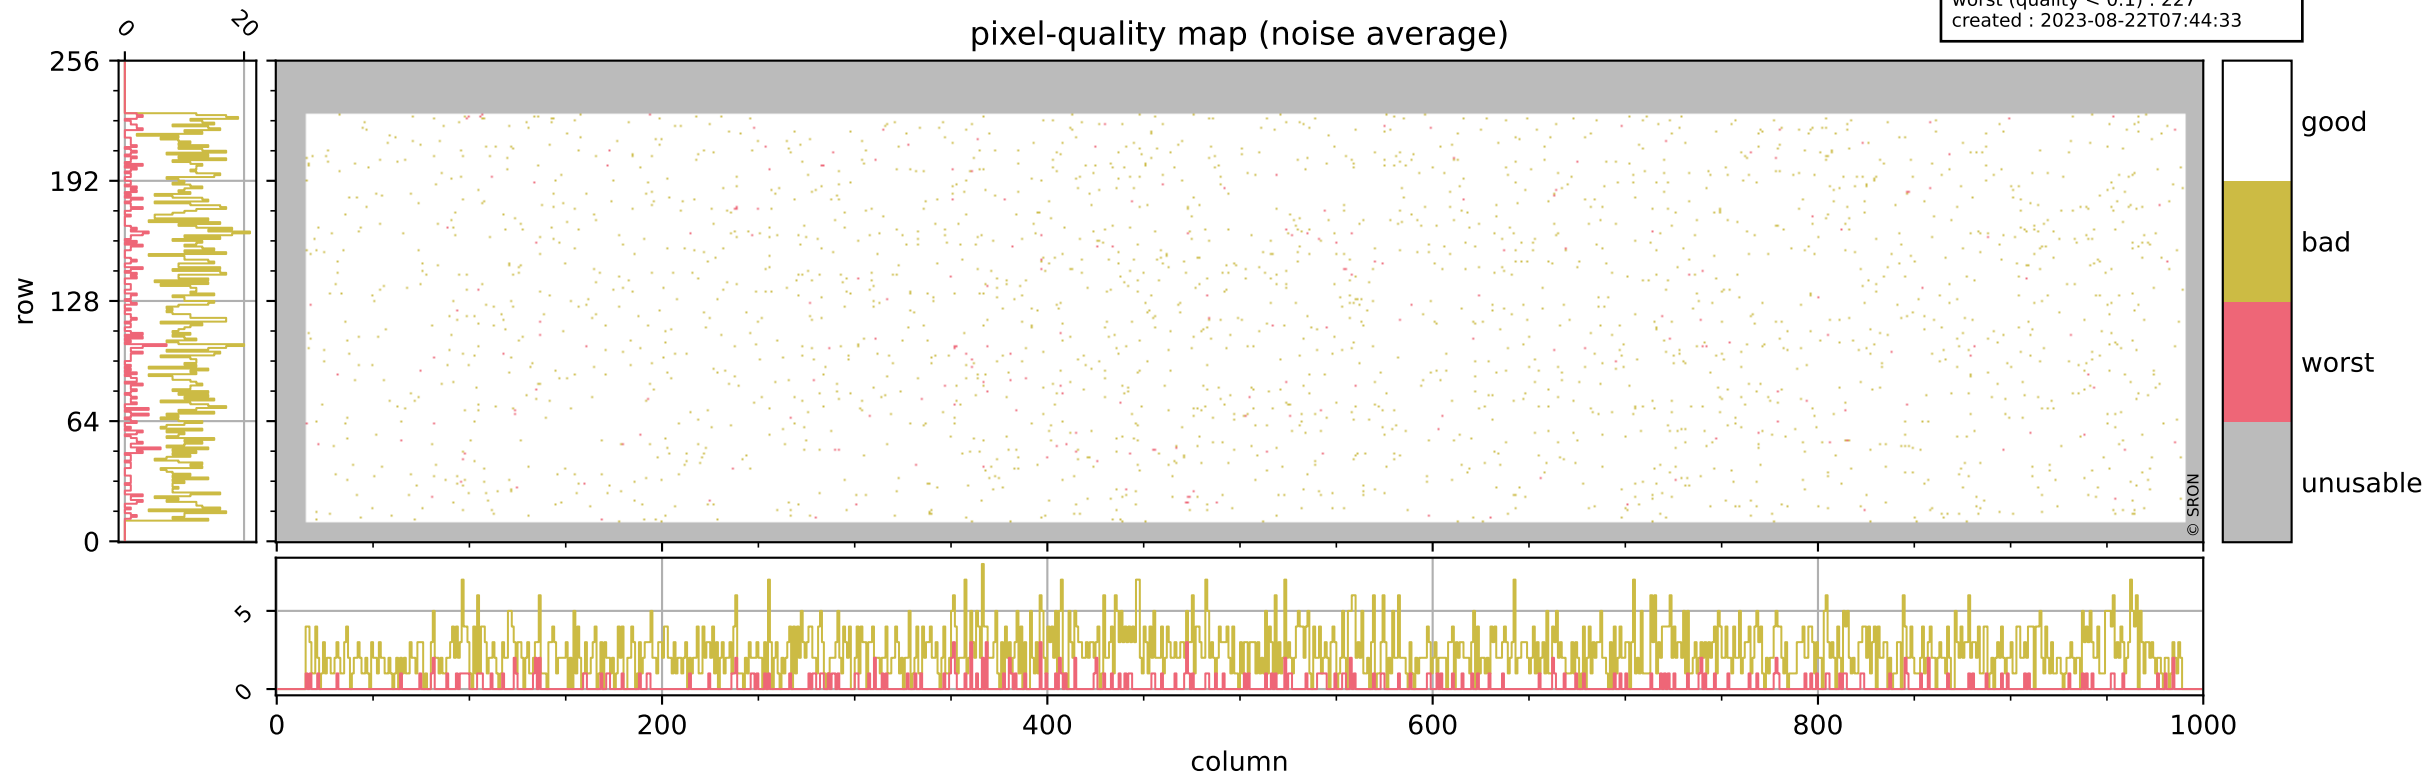

Tropomi SWIR pixel quality (official)

orbits : 19 in [3622, 3667]
coverage : 2018-06-25 / 2018-06-28
bad (quality < 0.8) : 284
worst (quality < 0.1) : 113
created : 2023-08-22T07:44:33

Tropomi SWIR pixel quality (official)

orbits : 19 in [3622, 3667]
coverage : 2018-06-25 / 2018-06-28
bad (quality < 0.8) : 2364
worst (quality < 0.1) : 227
created : 2023-08-22T07:44:33

pixel-quality map (noise average)

Tropomi SWIR pixel quality (official)

orbits : 19 in [3622, 3667]
coverage : 2018-06-25 / 2018-06-28
to good : 370
good to bad : 647
to worst : 100
created : 2023-08-22T07:44:34

total quality compared with SWIR pixel-quality CKD

Tropomi SWIR pixel quality (official)

orbits : 19 in [3622, 3667]
coverage : 2018-06-25 / 2018-06-28
created : 2023-08-22T07:44:34

Histograms of pixel-quality

Tropomi SWIR pixel quality (official) ground-tracks of Sentinel-5P

orbits : 19 in [3622, 3667]
coverage : 2018-06-25 / 2018-06-28
created : 2023-08-22T07:44:34