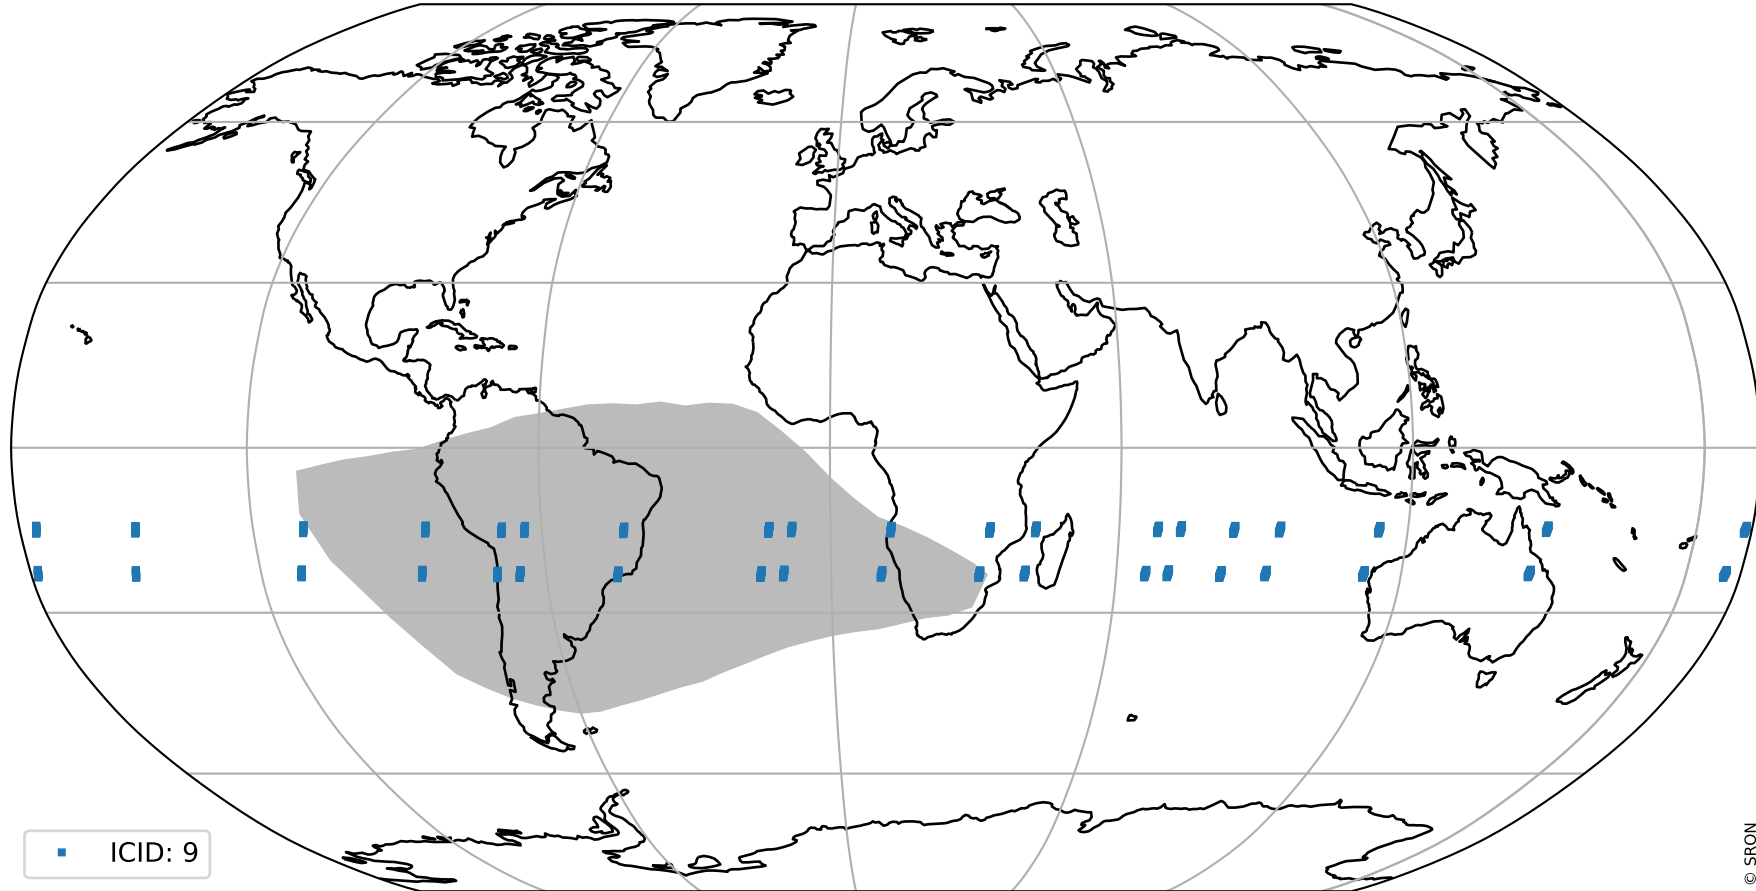

orbits : 19 in [3622, 3667]
coverage : 2018-06-25 / 2018-06-28
bad (quality < 0.8) : 2364
worst (quality < 0.1) : 227
created : 2023-08-22T07:44:33

pixel-quality map (noise average)

Tropomi SWIR pixel quality (official)

orbits : 19 in [3622, 3667]
coverage : 2018-06-25 / 2018-06-28
to good : 370
good to bad : 647
to worst : 100
created : 2023-08-22T07:44:34

total quality compared with SWIR pixel-quality CKD

Tropomi SWIR pixel quality (official)

orbits : 19 in [3622, 3667]
coverage : 2018-06-25 / 2018-06-28
created : 2023-08-22T07:44:34

Histograms of pixel-quality

Tropomi SWIR pixel quality (official) ground-tracks of Sentinel-5P

orbits : 19 in [3622, 3667]
coverage : 2018-06-25 / 2018-06-28
created : 2023-08-22T07:44:34