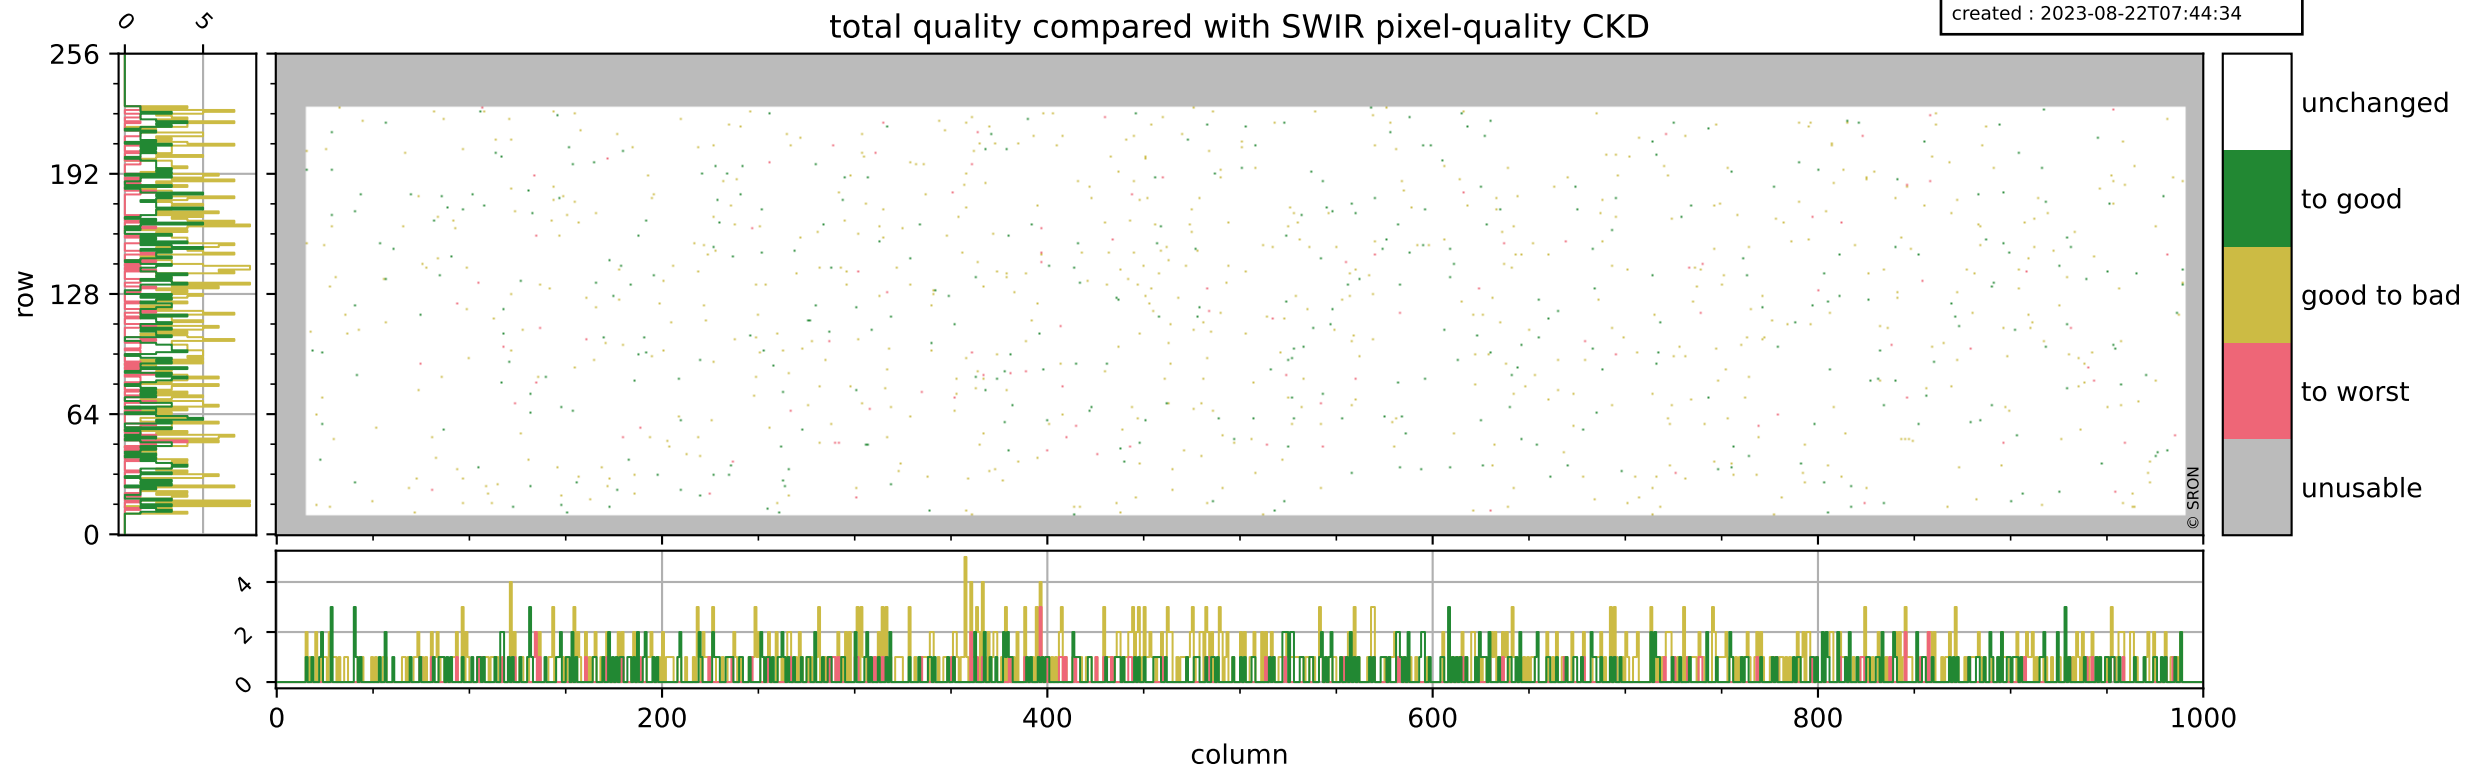

Tropomi SWIR pixel quality (official)

orbits : 19 in [3622, 3667]
coverage : 2018-06-25 / 2018-06-28
bad (quality < 0.8) : 284
worst (quality < 0.1) : 113
created : 2023-08-22T07:44:33

Tropomi SWIR pixel quality (official)

orbits : 19 in [3622, 3667]
coverage : 2018-06-25 / 2018-06-28
bad (quality < 0.8) : 2364
worst (quality < 0.1) : 227
created : 2023-08-22T07:44:33

pixel-quality map (noise average)

Tropomi SWIR pixel quality (official)

orbits : 19 in [3622, 3667]
coverage : 2018-06-25 / 2018-06-28
to good : 370
good to bad : 647
to worst : 100
created : 2023-08-22T07:44:34

total quality compared with SWIR pixel-quality CKD

Tropomi SWIR pixel quality (official)

orbits : 19 in [3622, 3667]
coverage : 2018-06-25 / 2018-06-28
created : 2023-08-22T07:44:34

Histograms of pixel-quality

Tropomi SWIR pixel quality (official) ground-tracks of Sentinel-5P

orbits : 19 in [3622, 3667]
coverage : 2018-06-25 / 2018-06-28
created : 2023-08-22T07:44:34