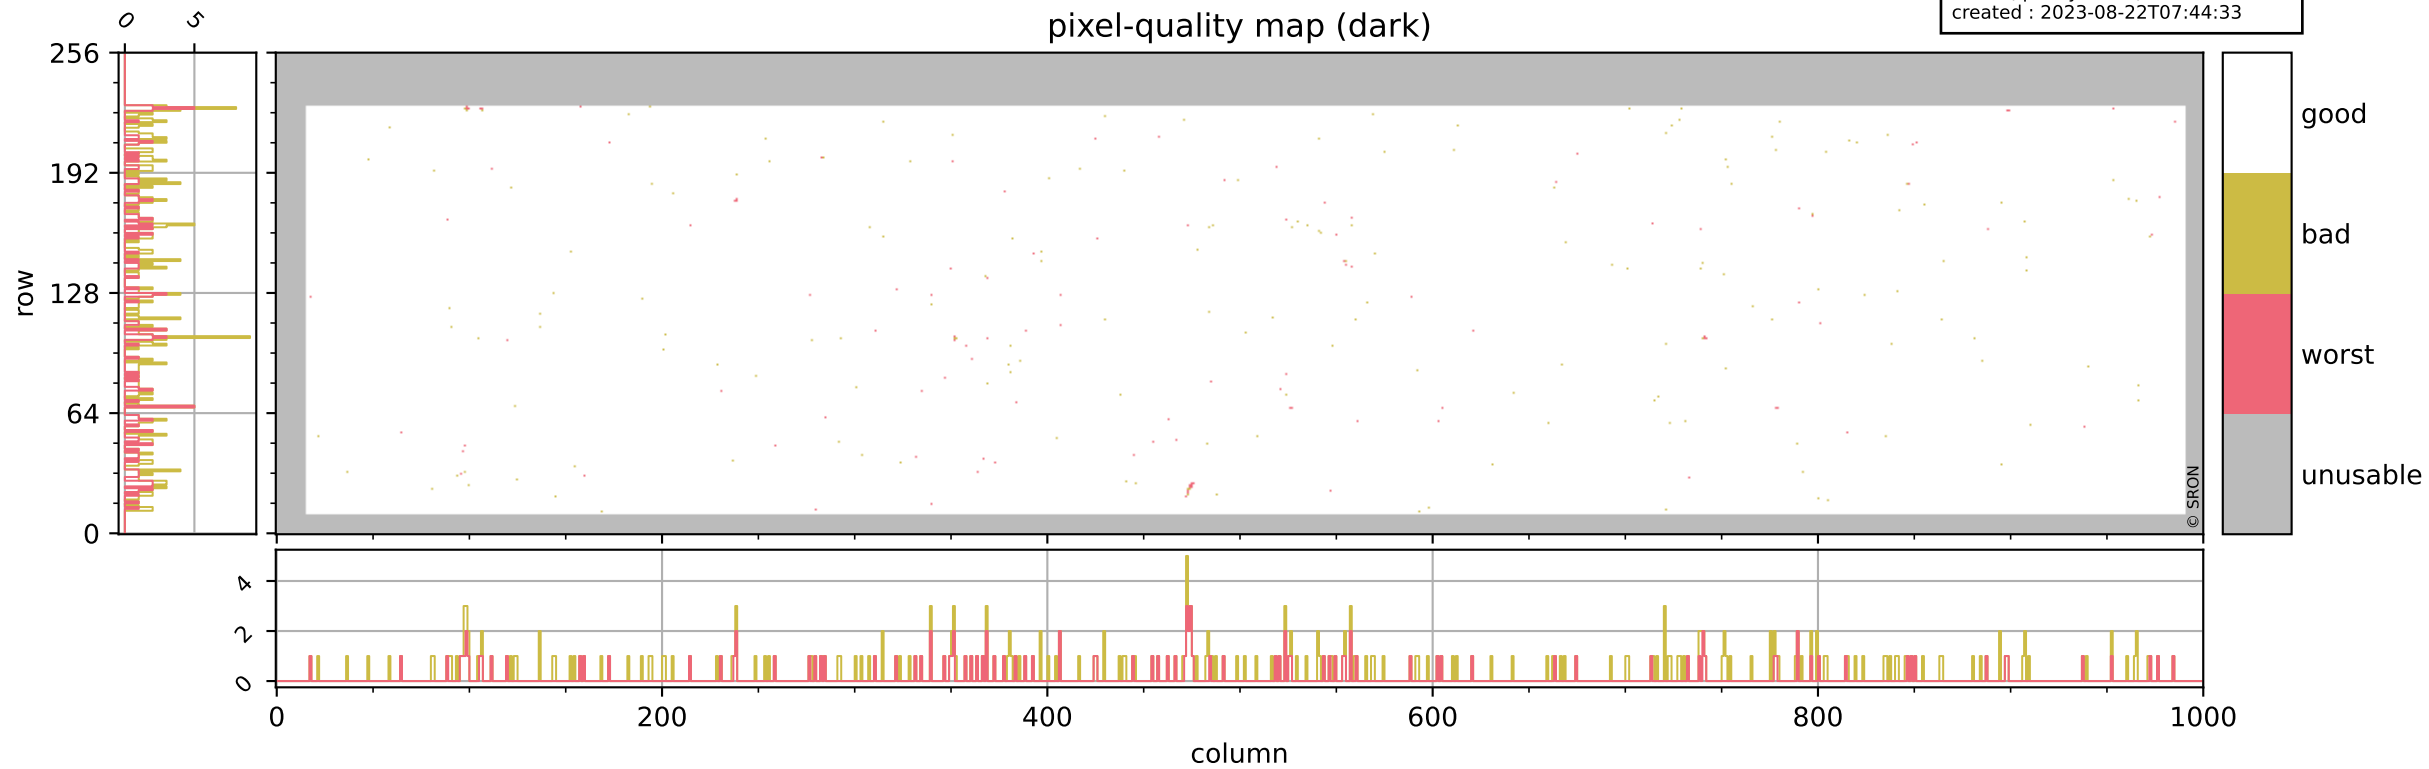

Tropomi SWIR pixel quality (official)

orbits : 19 in [3622, 3667]
coverage : 2018-06-25 / 2018-06-28
bad (quality < 0.8) : 2626
worst (quality < 0.1) : 310
created : 2023-08-22T07:44:33

pixel-quality map

Tropomi SWIR pixel quality (official)

orbits : 19 in [3622, 3667]
coverage : 2018-06-25 / 2018-06-28
bad (quality < 0.8) : 284
worst (quality < 0.1) : 113
created : 2023-08-22T07:44:33

Tropomi SWIR pixel quality (official)

orbits : 19 in [3622, 3667]
coverage : 2018-06-25 / 2018-06-28
bad (quality < 0.8) : 2364
worst (quality < 0.1) : 227
created : 2023-08-22T07:44:33

pixel-quality map (noise average)

Tropomi SWIR pixel quality (official)

orbits : 19 in [3622, 3667]
coverage : 2018-06-25 / 2018-06-28
created : 2023-08-22T07:44:34

Histograms of pixel-quality

Tropomi SWIR pixel quality (official) ground-tracks of Sentinel-5P

orbits : 19 in [3622, 3667]
coverage : 2018-06-25 / 2018-06-28
created : 2023-08-22T07:44:34