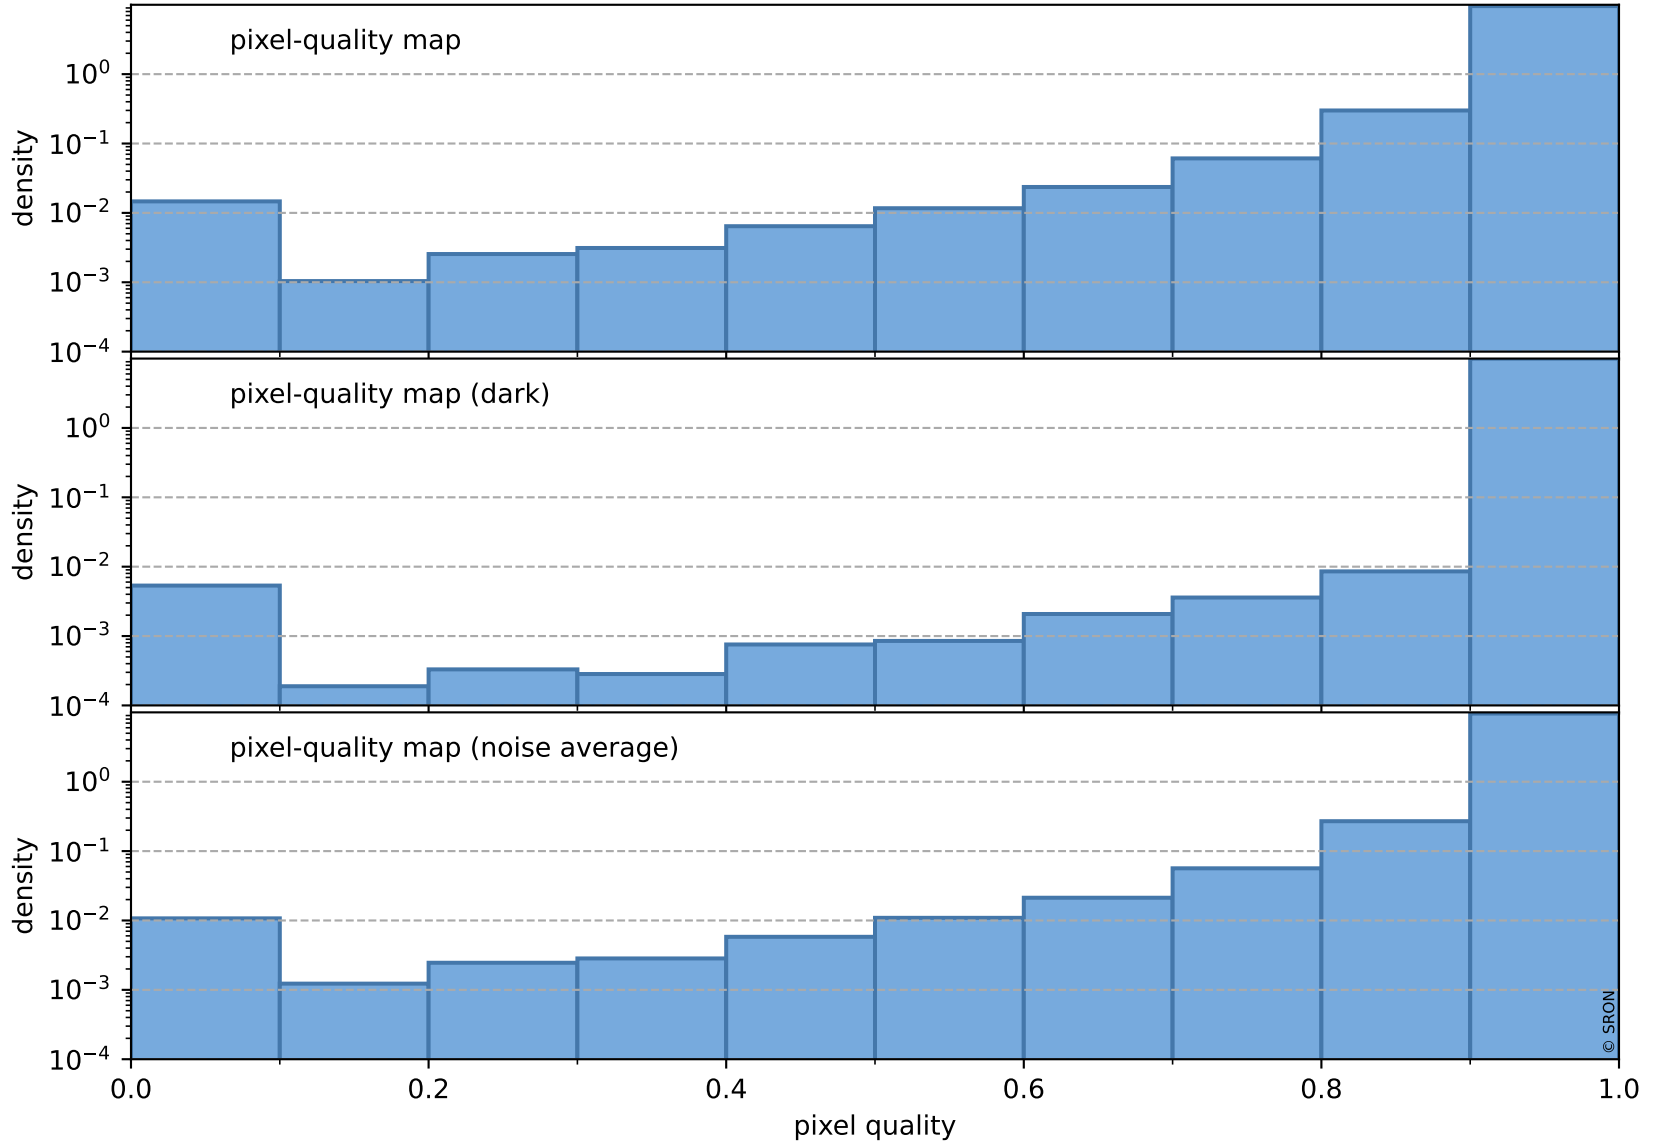

orbits : 19 in [3622, 3667]
coverage : 2018-06-25 / 2018-06-28
to good : 370
good to bad : 647
to worst : 100
created : 2023-08-22T07:44:34

total quality compared with SWIR pixel-quality CKD

Tropomi SWIR pixel quality (official)

orbits : 19 in [3622, 3667]
coverage : 2018-06-25 / 2018-06-28
created : 2023-08-22T07:44:34

Histograms of pixel-quality

Tropomi SWIR pixel quality (official) ground-tracks of Sentinel-5P

orbits : 19 in [3622, 3667]
coverage : 2018-06-25 / 2018-06-28
created : 2023-08-22T07:44:34