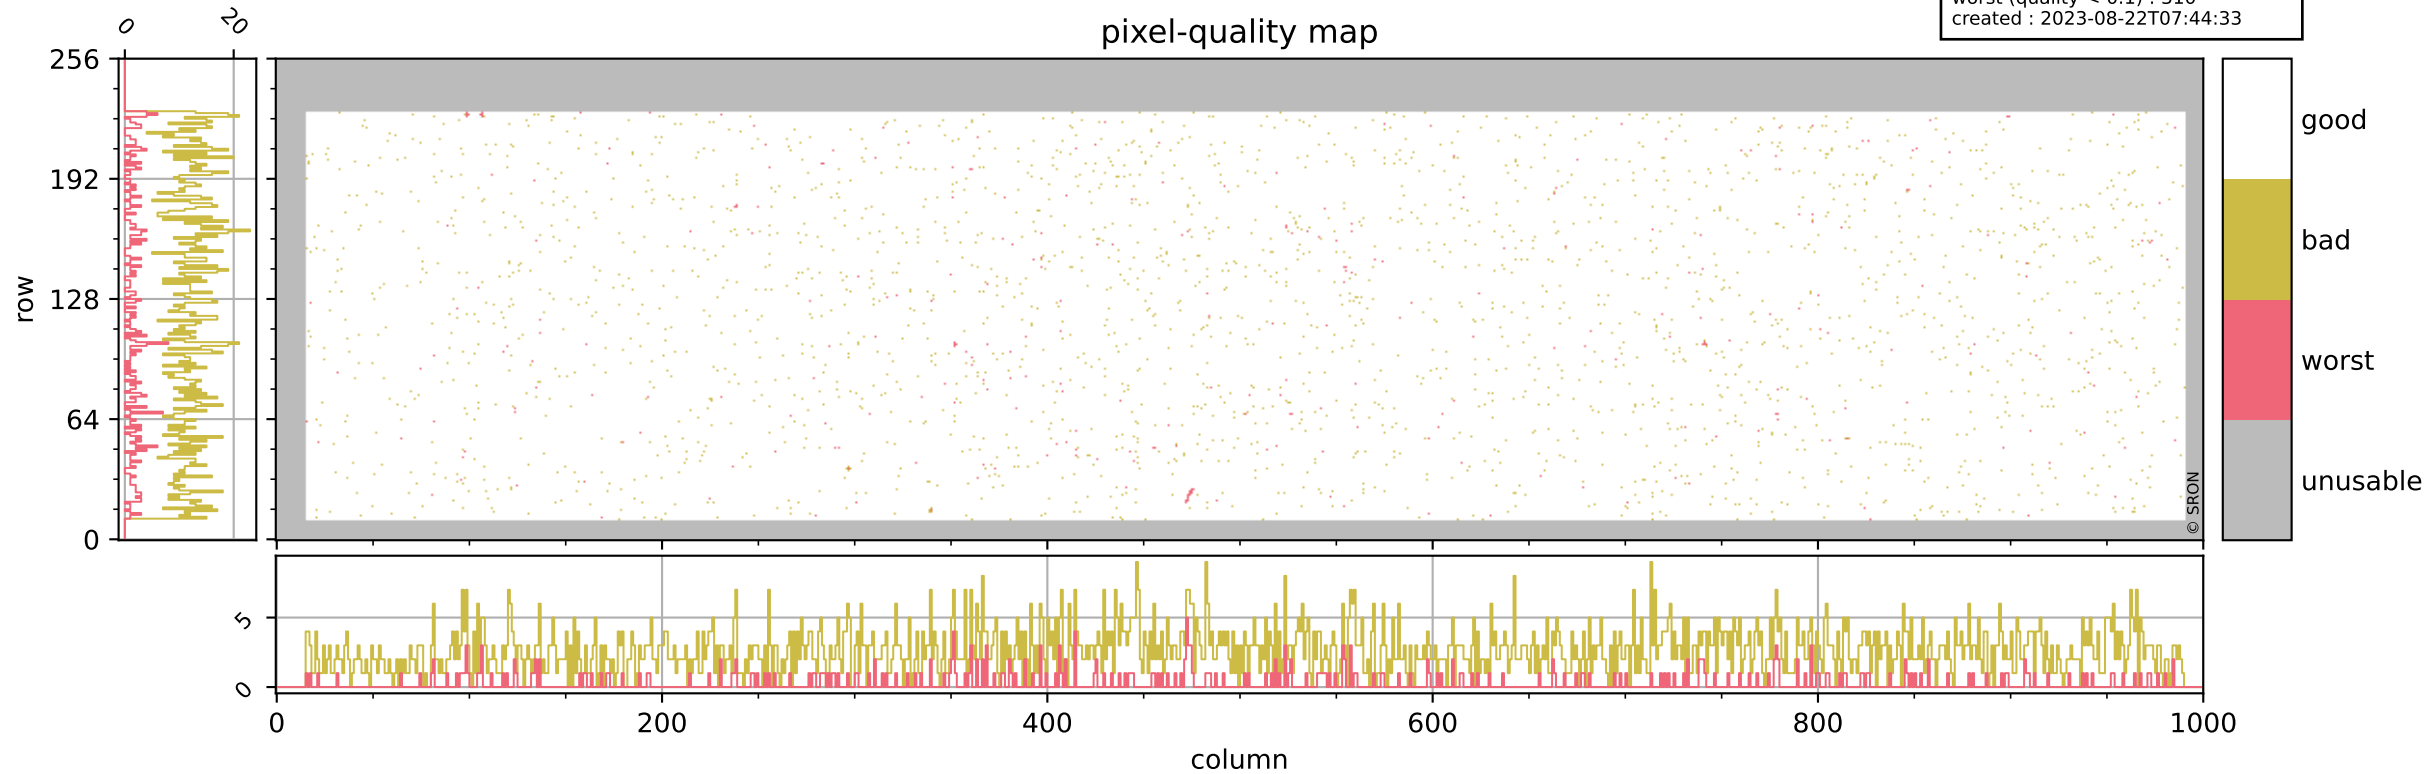

Tropomi SWIR pixel quality (official)

orbits : 19 in [3622, 3667]
coverage : 2018-06-25 / 2018-06-28
bad (quality < 0.8) : 2626
worst (quality < 0.1) : 310
created : 2023-08-22T07:44:33

pixel-quality map

Tropomi SWIR pixel quality (official)

orbits : 19 in [3622, 3667]
coverage : 2018-06-25 / 2018-06-28
bad (quality < 0.8) : 284
worst (quality < 0.1) : 113
created : 2023-08-22T07:44:33

Tropomi SWIR pixel quality (official)

orbits : 19 in [3622, 3667]
coverage : 2018-06-25 / 2018-06-28
bad (quality < 0.8) : 2364
worst (quality < 0.1) : 227
created : 2023-08-22T07:44:33

pixel-quality map (noise average)

Tropomi SWIR pixel quality (official)

orbits : 19 in [3622, 3667]
coverage : 2018-06-25 / 2018-06-28
created : 2023-08-22T07:44:34

Histograms of pixel-quality

Tropomi SWIR pixel quality (official) ground-tracks of Sentinel-5P

orbits : 19 in [3622, 3667]
coverage : 2018-06-25 / 2018-06-28
created : 2023-08-22T07:44:34