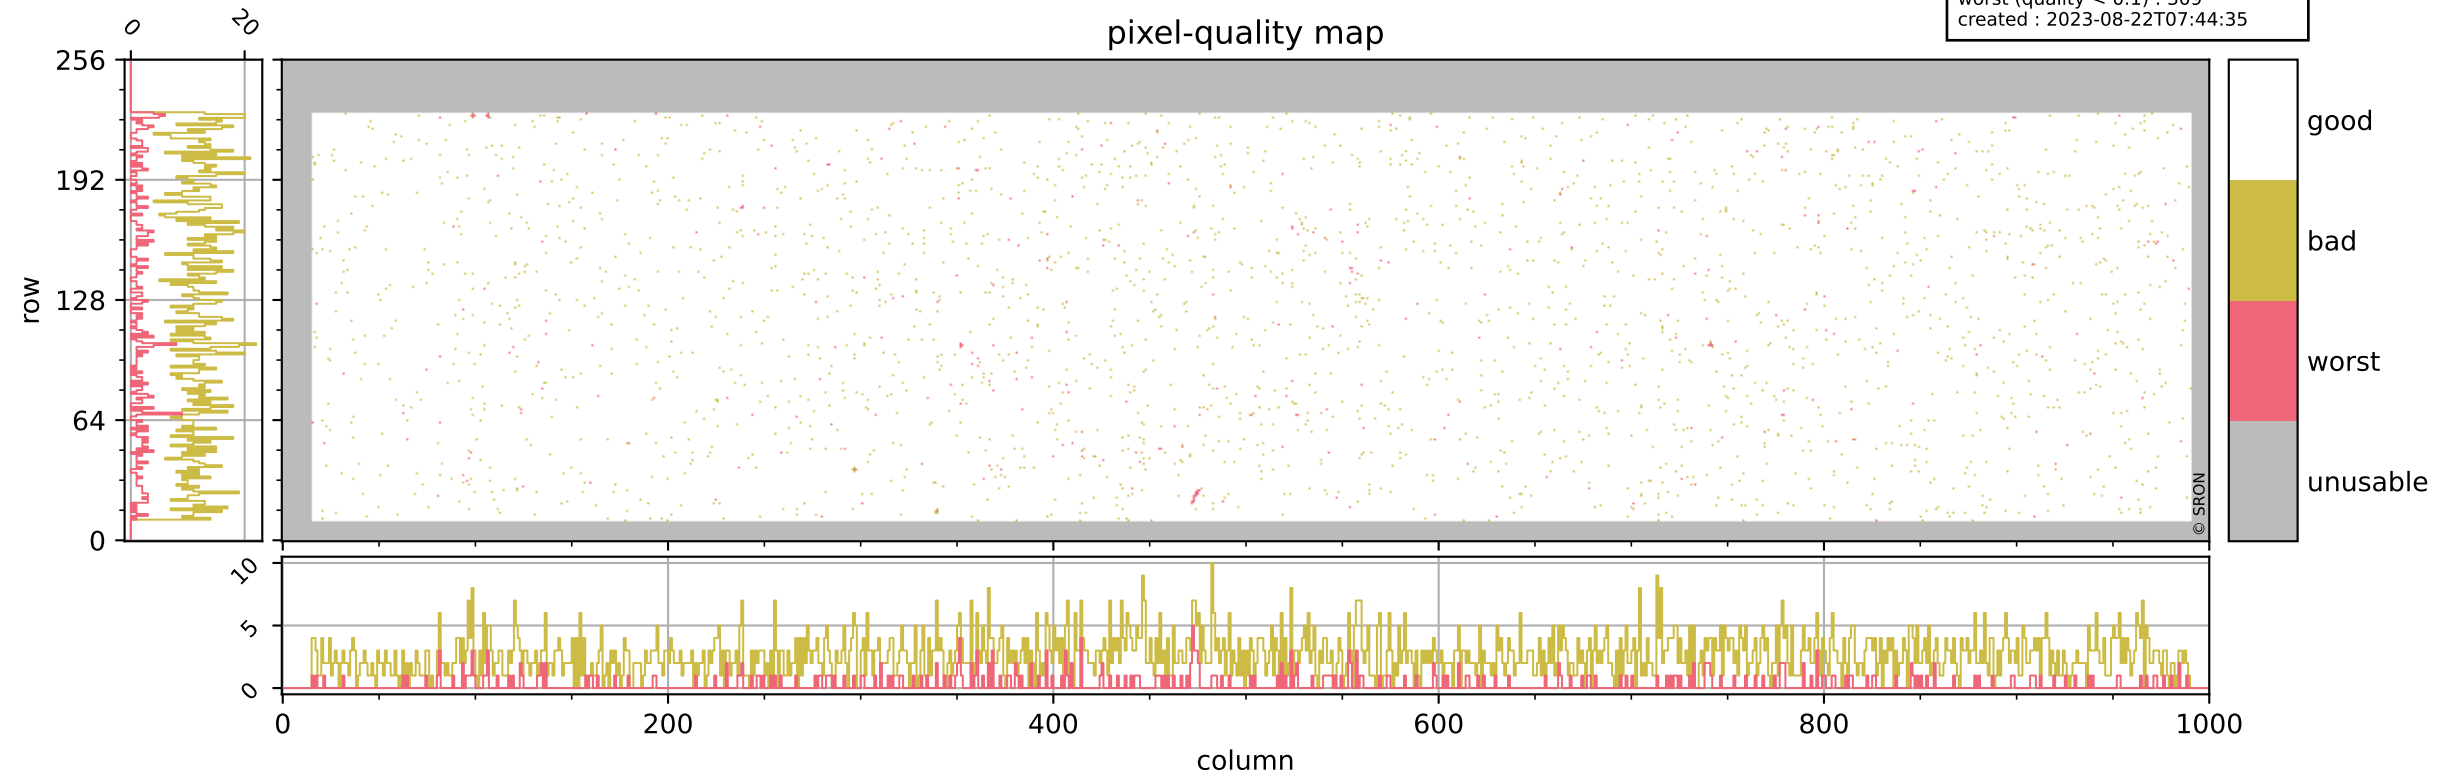

Tropomi SWIR pixel quality (official)

orbits : 18 in [3637, 3682]
coverage : 2018-06-26 / 2018-06-29
bad (quality < 0.8) : 2602
worst (quality < 0.1) : 309
created : 2023-08-22T07:44:35

pixel-quality map

Tropomi SWIR pixel quality (official)

orbits : 18 in [3637, 3682]
coverage : 2018-06-26 / 2018-06-29
bad (quality < 0.8) : 288
worst (quality < 0.1) : 113
created : 2023-08-22T07:44:35

Tropomi SWIR pixel quality (official)

orbits : 18 in [3637, 3682]
coverage : 2018-06-26 / 2018-06-29
bad (quality < 0.8) : 2340
worst (quality < 0.1) : 226
created : 2023-08-22T07:44:36

pixel-quality map (noise average)

Tropomi SWIR pixel quality (official)

orbits : 18 in [3637, 3682]
coverage : 2018-06-26 / 2018-06-29
created : 2023-08-22T07:44:36

Histograms of pixel-quality

Tropomi SWIR pixel quality (official) ground-tracks of Sentinel-5P

orbits : 18 in [3637, 3682]
coverage : 2018-06-26 / 2018-06-29
created : 2023-08-22T07:44:37