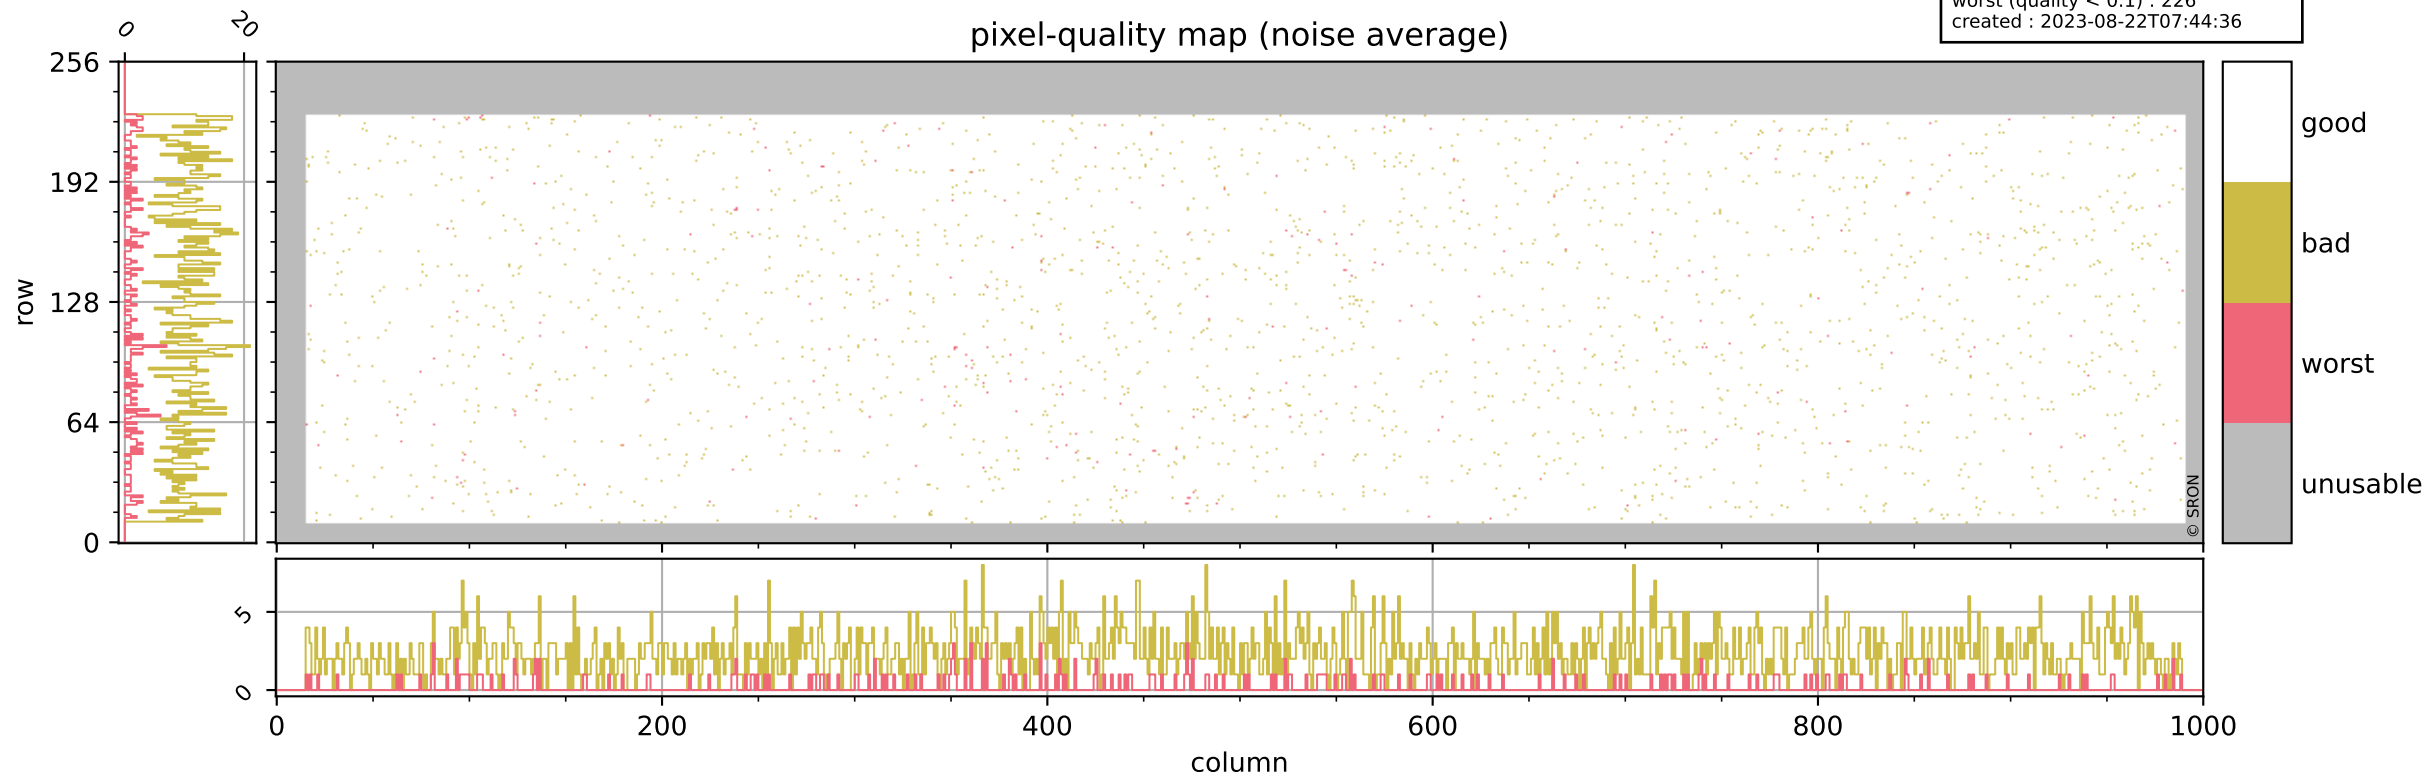

Tropomi SWIR pixel quality (official)

orbits : 18 in [3637, 3682]
coverage : 2018-06-26 / 2018-06-29
bad (quality < 0.8) : 288
worst (quality < 0.1) : 113
created : 2023-08-22T07:44:35

Tropomi SWIR pixel quality (official)

orbits : 18 in [3637, 3682]
coverage : 2018-06-26 / 2018-06-29
bad (quality < 0.8) : 2340
worst (quality < 0.1) : 226
created : 2023-08-22T07:44:36

pixel-quality map (noise average)

Tropomi SWIR pixel quality (official)

orbits : 18 in [3637, 3682]
coverage : 2018-06-26 / 2018-06-29
to good : 363
good to bad : 616
to worst : 100
created : 2023-08-22T07:44:36

total quality compared with SWIR pixel-quality CKD

Tropomi SWIR pixel quality (official)

orbits : 18 in [3637, 3682]
coverage : 2018-06-26 / 2018-06-29
created : 2023-08-22T07:44:36

Histograms of pixel-quality

Tropomi SWIR pixel quality (official) ground-tracks of Sentinel-5P

orbits : 18 in [3637, 3682]
coverage : 2018-06-26 / 2018-06-29
created : 2023-08-22T07:44:37