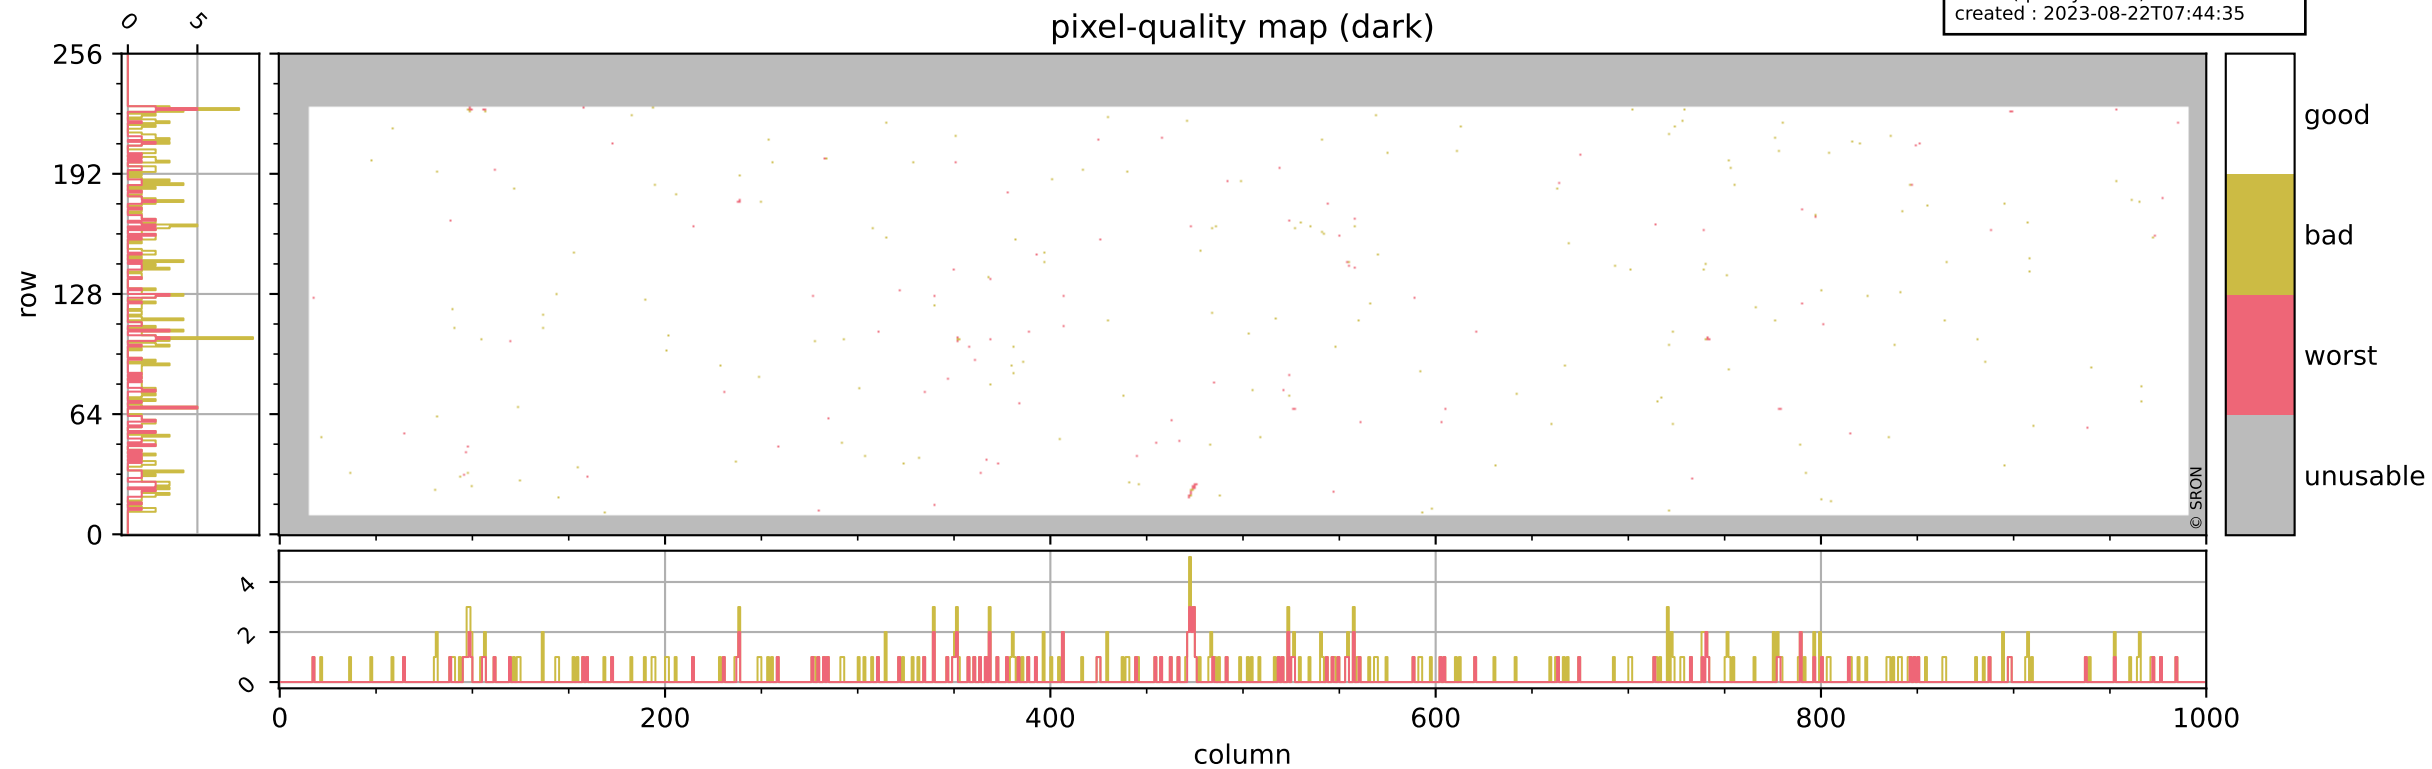

Tropomi SWIR pixel quality (official)

orbits : 18 in [3637, 3682]
coverage : 2018-06-26 / 2018-06-29
bad (quality < 0.8) : 2602
worst (quality < 0.1) : 309
created : 2023-08-22T07:44:35

pixel-quality map

Tropomi SWIR pixel quality (official)

orbits : 18 in [3637, 3682]
coverage : 2018-06-26 / 2018-06-29
bad (quality < 0.8) : 288
worst (quality < 0.1) : 113
created : 2023-08-22T07:44:35

Tropomi SWIR pixel quality (official)

orbits : 18 in [3637, 3682]
coverage : 2018-06-26 / 2018-06-29
bad (quality < 0.8) : 2340
worst (quality < 0.1) : 226
created : 2023-08-22T07:44:36

pixel-quality map (noise average)

Tropomi SWIR pixel quality (official)

orbits : 18 in [3637, 3682]
coverage : 2018-06-26 / 2018-06-29
created : 2023-08-22T07:44:36

Histograms of pixel-quality

Tropomi SWIR pixel quality (official) ground-tracks of Sentinel-5P

orbits : 18 in [3637, 3682]
coverage : 2018-06-26 / 2018-06-29
created : 2023-08-22T07:44:37