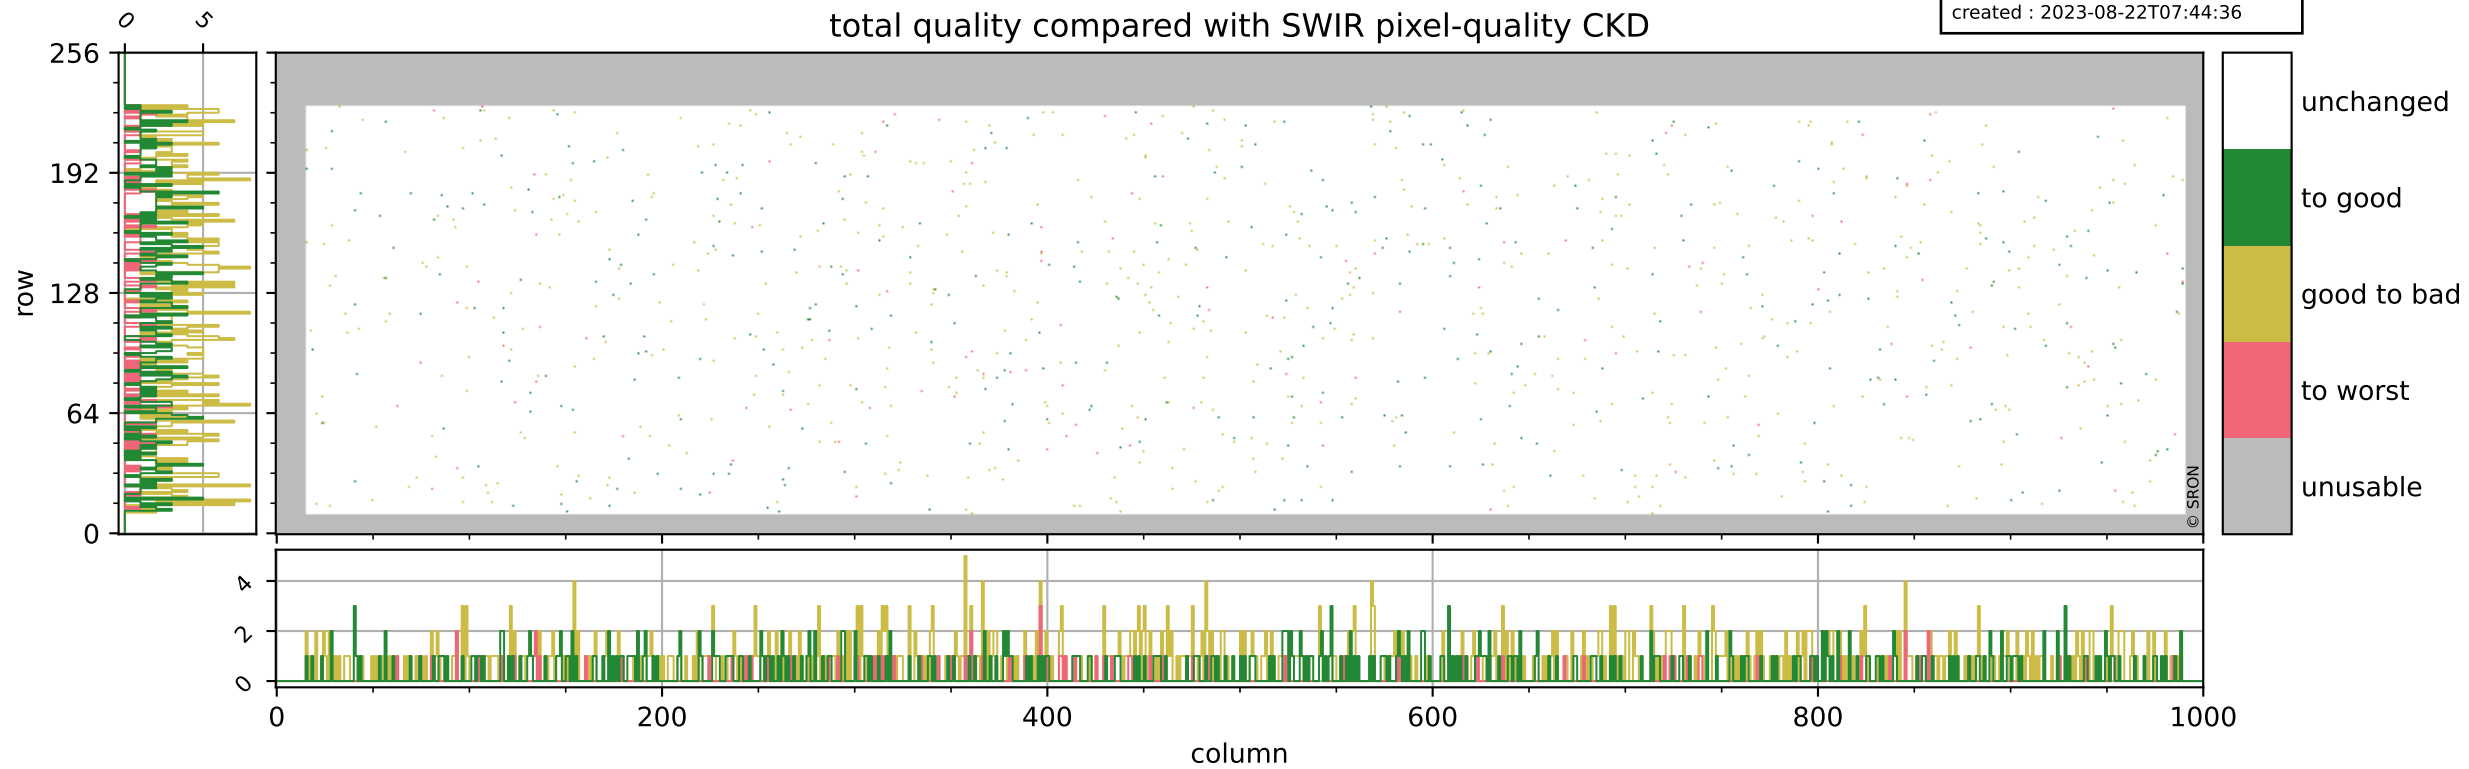

Tropomi SWIR pixel quality (official)

orbits : 18 in [3637, 3682]
coverage : 2018-06-26 / 2018-06-29
bad (quality < 0.8) : 288
worst (quality < 0.1) : 113
created : 2023-08-22T07:44:35

Tropomi SWIR pixel quality (official)

orbits : 18 in [3637, 3682]
coverage : 2018-06-26 / 2018-06-29
bad (quality < 0.8) : 2340
worst (quality < 0.1) : 226
created : 2023-08-22T07:44:36

pixel-quality map (noise average)

Tropomi SWIR pixel quality (official)

orbits : 18 in [3637, 3682]
coverage : 2018-06-26 / 2018-06-29
to good : 363
good to bad : 616
to worst : 100
created : 2023-08-22T07:44:36

total quality compared with SWIR pixel-quality CKD

Tropomi SWIR pixel quality (official)

orbits : 18 in [3637, 3682]
coverage : 2018-06-26 / 2018-06-29
created : 2023-08-22T07:44:36

Histograms of pixel-quality

Tropomi SWIR pixel quality (official) ground-tracks of Sentinel-5P

orbits : 18 in [3637, 3682]
coverage : 2018-06-26 / 2018-06-29
created : 2023-08-22T07:44:37