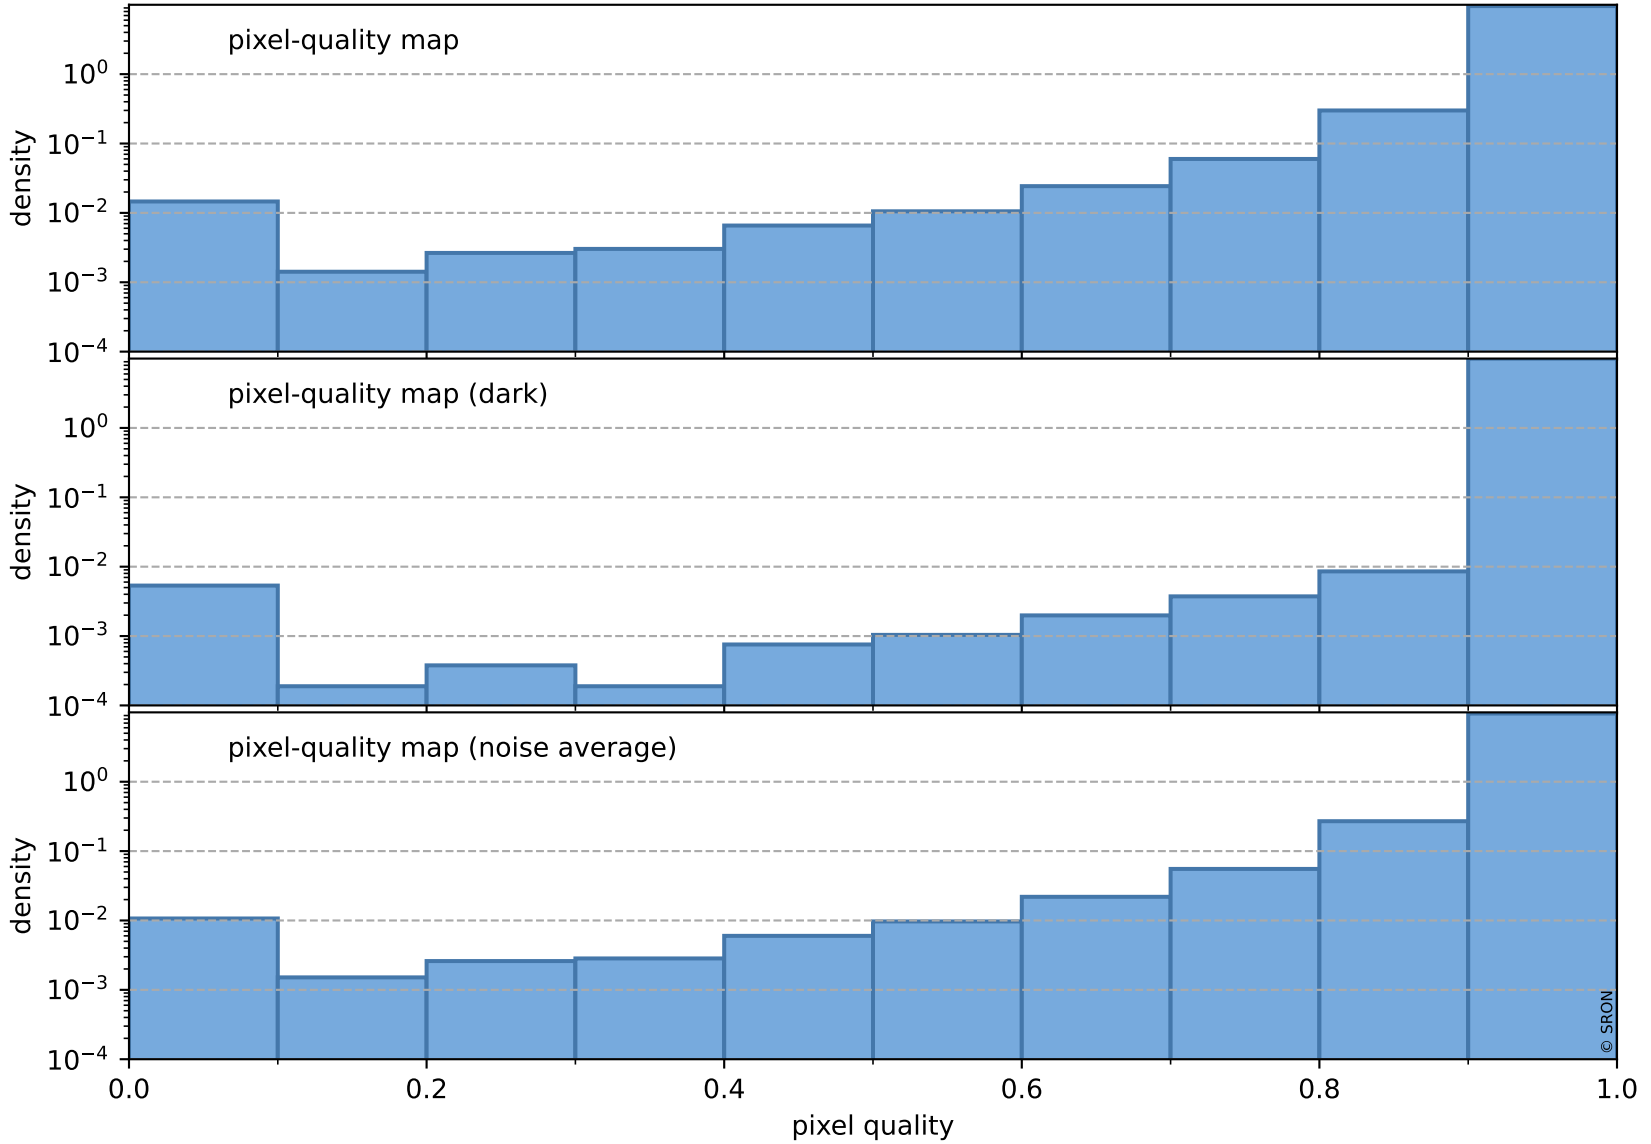

orbits : 18 in [3637, 3682]
coverage : 2018-06-26 / 2018-06-29
bad (quality < 0.8) : 2340
worst (quality < 0.1) : 226
created : 2023-08-22T07:44:36

pixel-quality map (noise average)

Tropomi SWIR pixel quality (official)

orbits : 18 in [3637, 3682]
coverage : 2018-06-26 / 2018-06-29
to good : 363
good to bad : 616
to worst : 100
created : 2023-08-22T07:44:36

total quality compared with SWIR pixel-quality CKD

Tropomi SWIR pixel quality (official)

orbits : 18 in [3637, 3682]
coverage : 2018-06-26 / 2018-06-29
created : 2023-08-22T07:44:36

Histograms of pixel-quality

Tropomi SWIR pixel quality (official) ground-tracks of Sentinel-5P

orbits : 18 in [3637, 3682]
coverage : 2018-06-26 / 2018-06-29
created : 2023-08-22T07:44:37

Tropomi SWIR pixel quality (official)

orbits : [2827, 3682]
coverage : 2018-04-30 / 2018-06-29
created : 2023-08-22T07:44:37

trend of pixel quality & temperatures