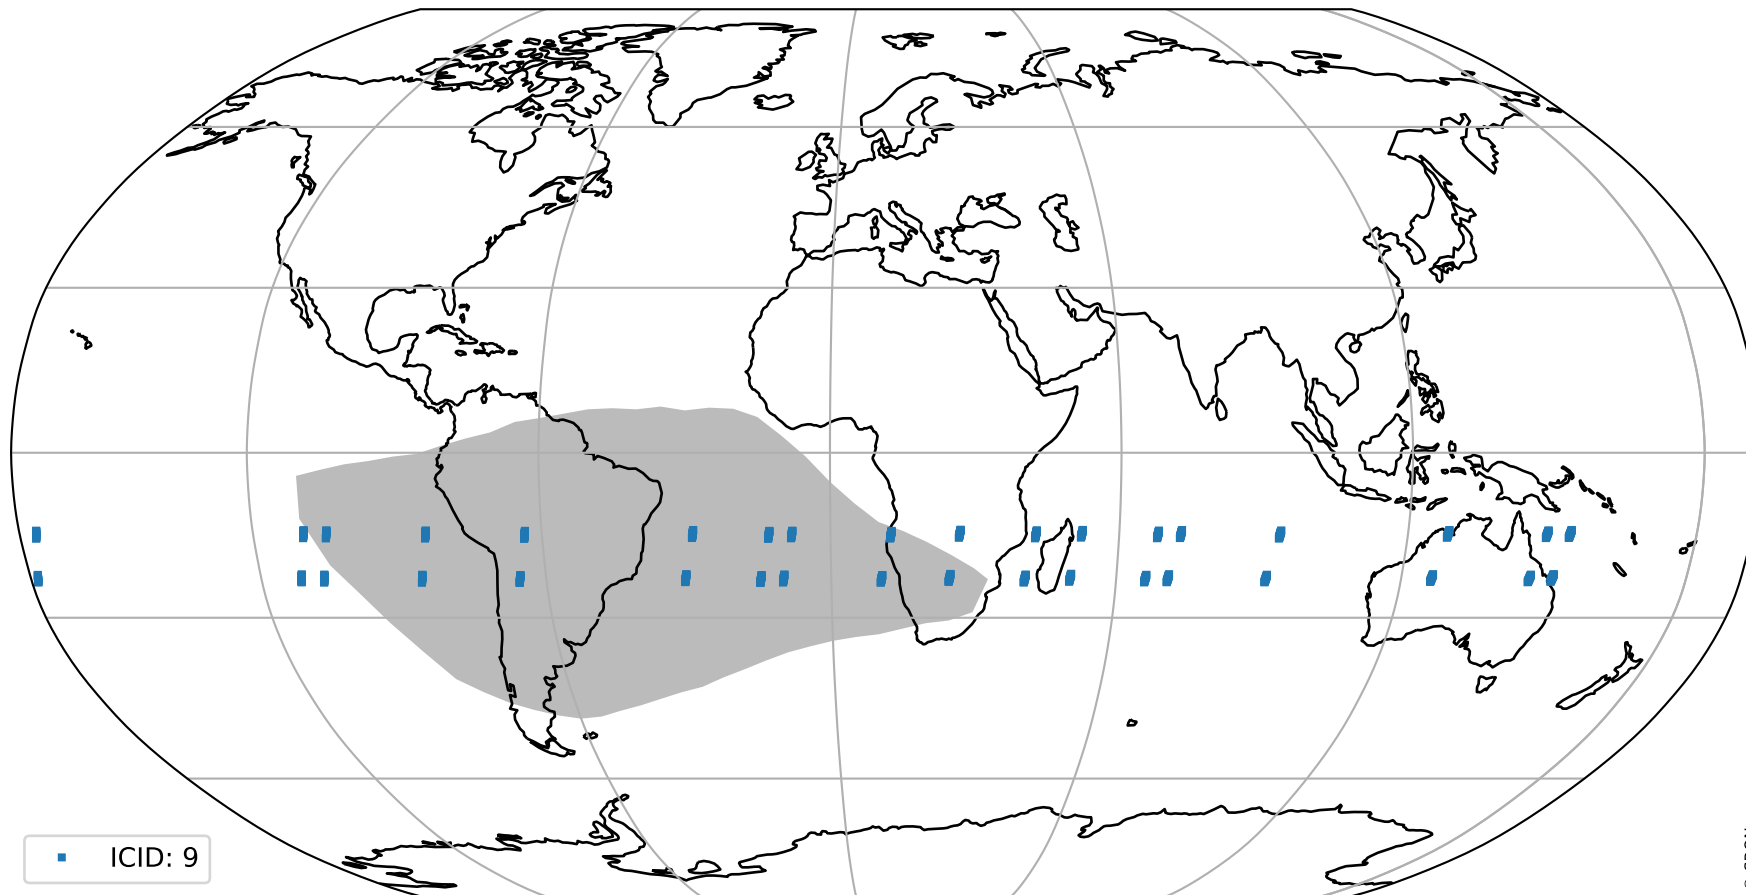

orbits : 18 in [3637, 3682]
coverage : 2018-06-26 / 2018-06-29
bad (quality < 0.8) : 2340
worst (quality < 0.1) : 226
created : 2023-08-22T07:44:36

pixel-quality map (noise average)

Tropomi SWIR pixel quality (official)

orbits : 18 in [3637, 3682]
coverage : 2018-06-26 / 2018-06-29
to good : 363
good to bad : 616
to worst : 100
created : 2023-08-22T07:44:36

total quality compared with SWIR pixel-quality CKD

Tropomi SWIR pixel quality (official)

orbits : 18 in [3637, 3682]
coverage : 2018-06-26 / 2018-06-29
created : 2023-08-22T07:44:36

Histograms of pixel-quality

Tropomi SWIR pixel quality (official) ground-tracks of Sentinel-5P

orbits : 18 in [3637, 3682]
coverage : 2018-06-26 / 2018-06-29
created : 2023-08-22T07:44:37

Tropomi SWIR pixel quality (official)

orbits : [2827, 3682]
coverage : 2018-04-30 / 2018-06-29
created : 2023-08-22T07:44:37

trend of pixel quality & temperatures