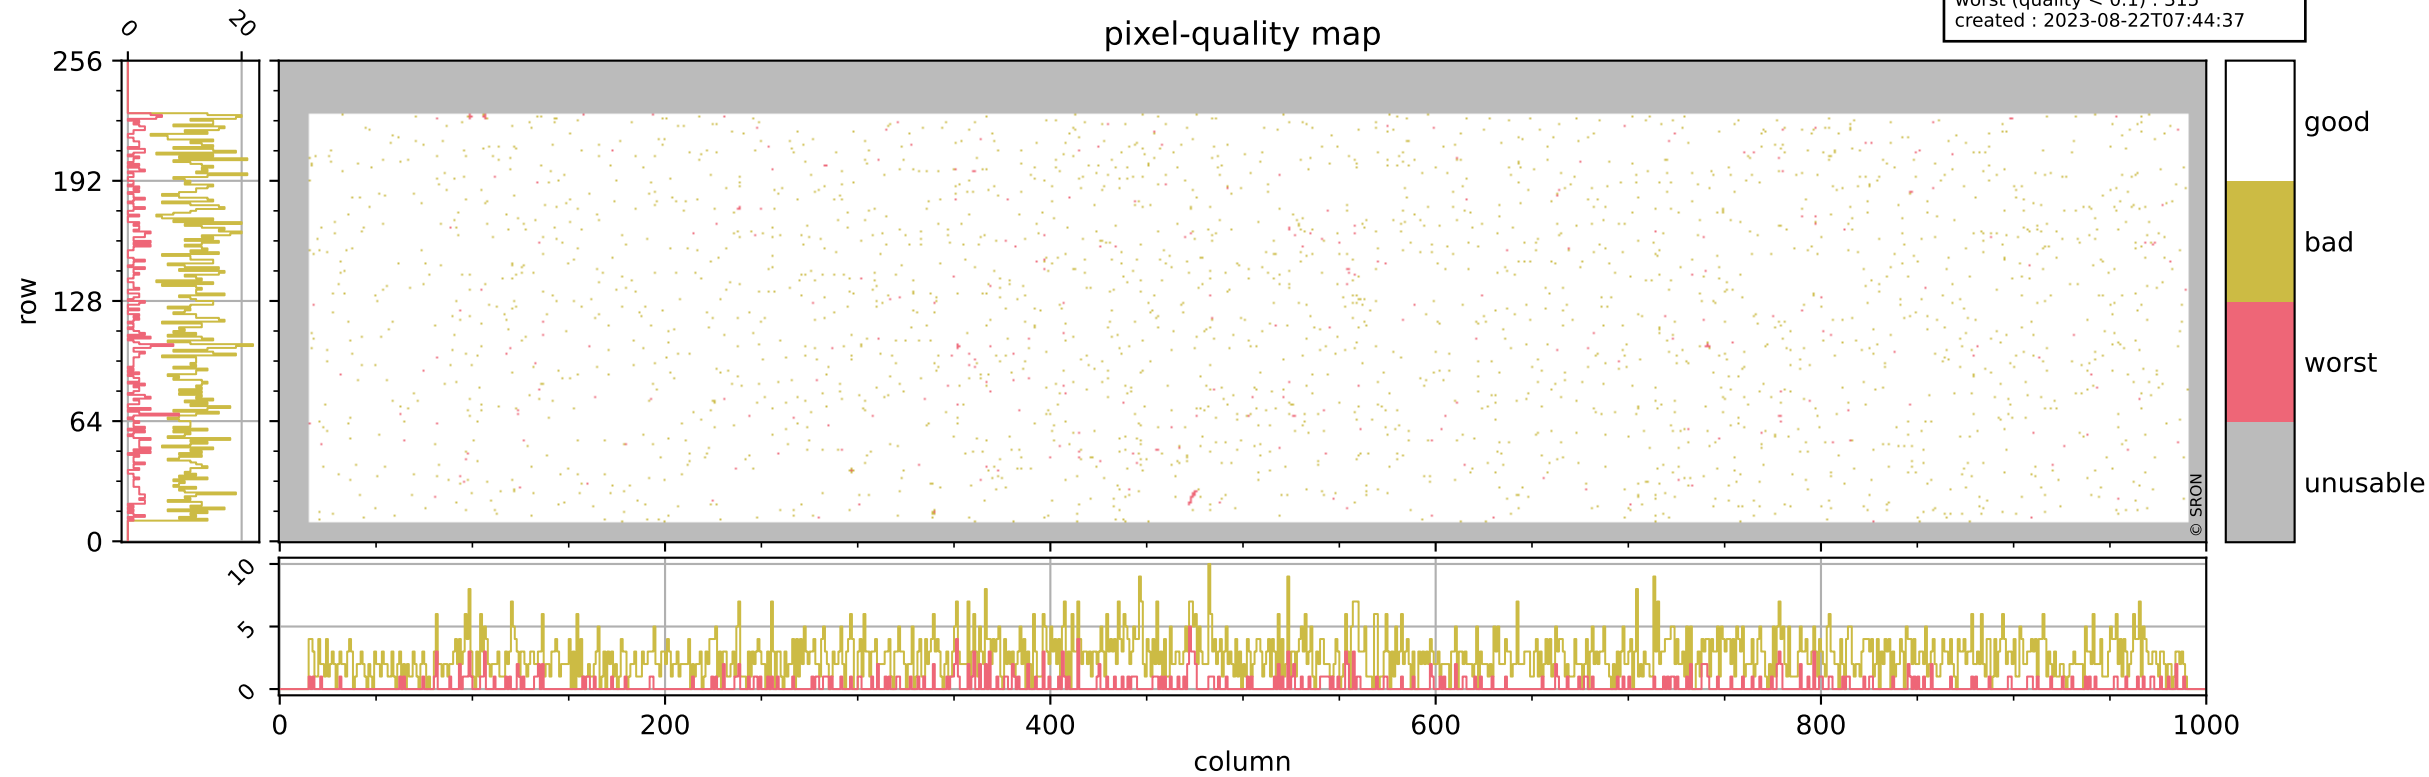

Tropomi SWIR pixel quality (official)

orbits : 19 in [3652, 3697]
coverage : 2018-06-27 / 2018-06-30
bad (quality < 0.8) : 2586
worst (quality < 0.1) : 315
created : 2023-08-22T07:44:37

Tropomi SWIR pixel quality (official)

orbits : 19 in [3652, 3697]
coverage : 2018-06-27 / 2018-06-30
bad (quality < 0.8) : 287
worst (quality < 0.1) : 114
created : 2023-08-22T07:44:37

Tropomi SWIR pixel quality (official)

orbits : 19 in [3652, 3697]
coverage : 2018-06-27 / 2018-06-30
bad (quality < 0.8) : 2323
worst (quality < 0.1) : 231
created : 2023-08-22T07:44:38

pixel-quality map (noise average)

Tropomi SWIR pixel quality (official)

orbits : 19 in [3652, 3697]
coverage : 2018-06-27 / 2018-06-30
to good : 372
good to bad : 605
to worst : 106
created : 2023-08-22T07:44:38

Tropomi SWIR pixel quality (official) ground-tracks of Sentinel-5P

orbits : 19 in [3652, 3697]
coverage : 2018-06-27 / 2018-06-30
created : 2023-08-22T07:44:39

Tropomi SWIR pixel quality (official)

orbits : [2827, 3697]
coverage : 2018-04-30 / 2018-06-30
created : 2023-08-22T07:44:39