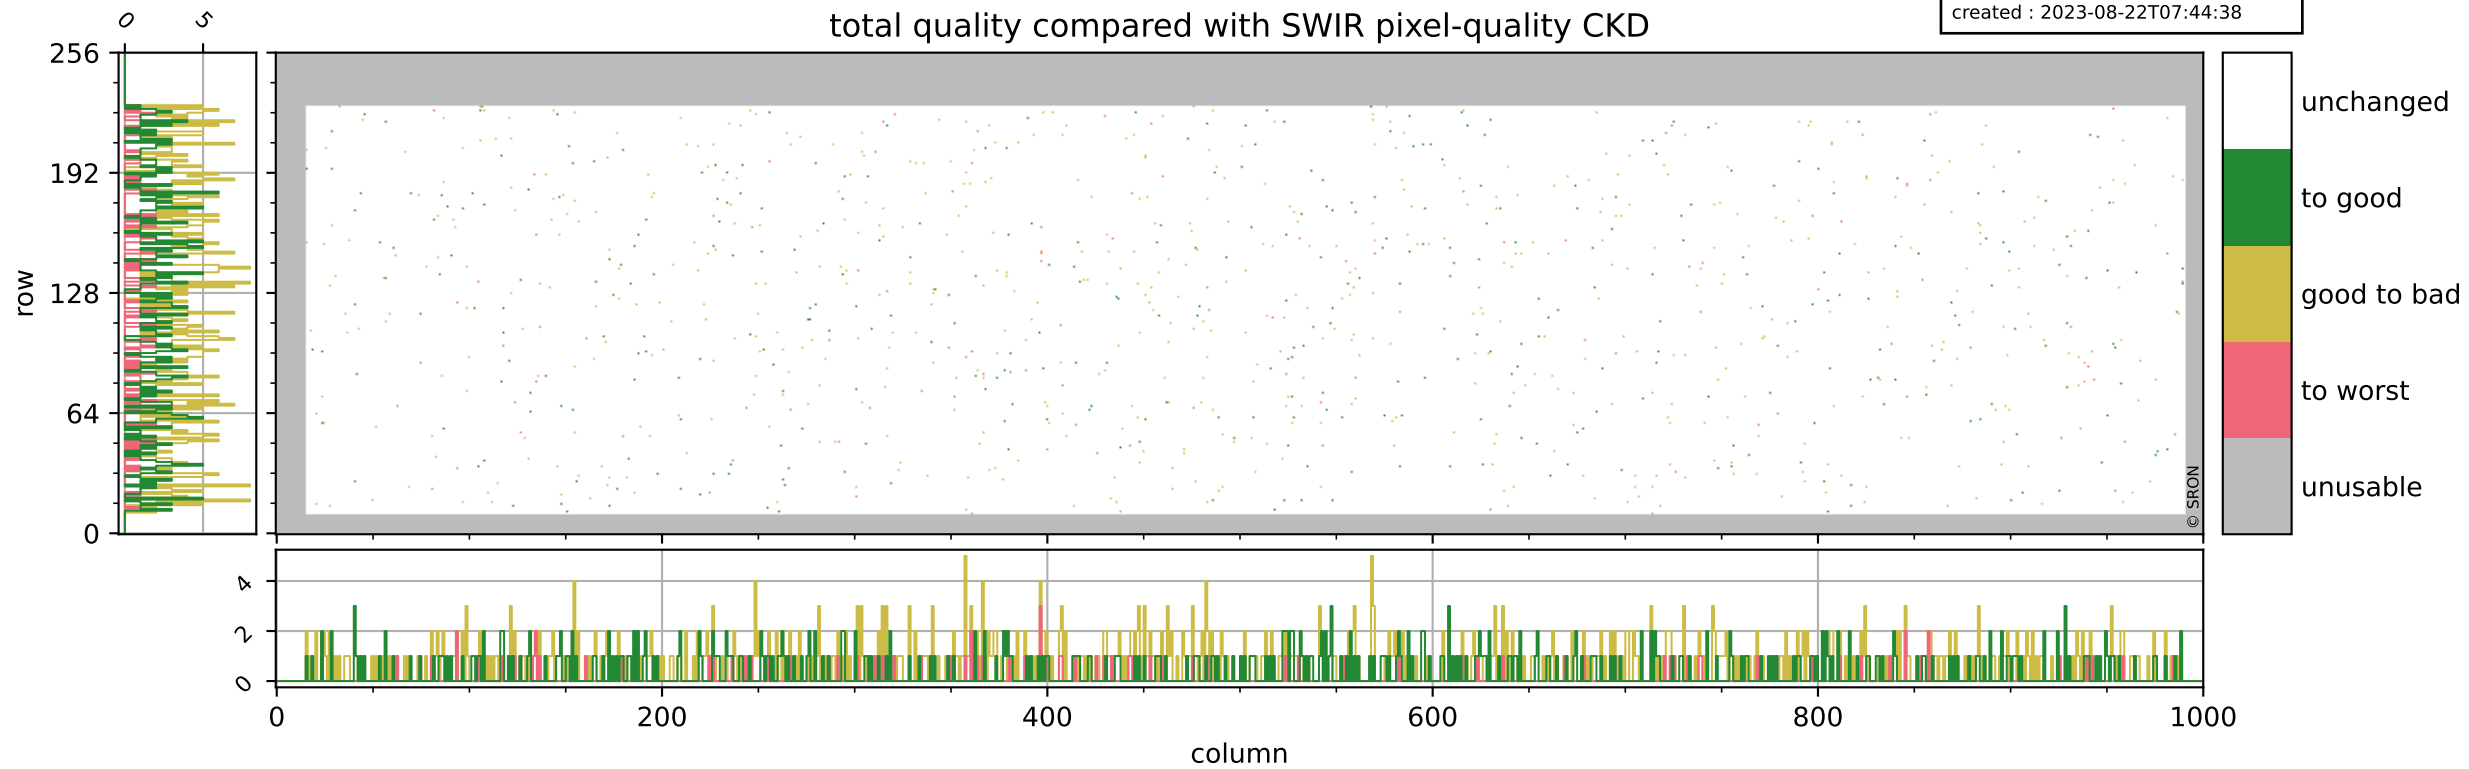

orbits : 19 in [3652, 3697]
coverage : 2018-06-27 / 2018-06-30
bad (quality < 0.8) : 287
worst (quality < 0.1) : 114
created : 2023-08-22T07:44:37

Tropomi SWIR pixel quality (official)

orbits : 19 in [3652, 3697]
coverage : 2018-06-27 / 2018-06-30
bad (quality < 0.8) : 2323
worst (quality < 0.1) : 231
created : 2023-08-22T07:44:38

pixel-quality map (noise average)

Tropomi SWIR pixel quality (official)

orbits : 19 in [3652, 3697]
coverage : 2018-06-27 / 2018-06-30
to good : 372
good to bad : 605
to worst : 106
created : 2023-08-22T07:44:38

total quality compared with SWIR pixel-quality CKD

Tropomi SWIR pixel quality (official)

orbits : 19 in [3652, 3697]
coverage : 2018-06-27 / 2018-06-30
created : 2023-08-22T07:44:38

Histograms of pixel-quality

Tropomi SWIR pixel quality (official) ground-tracks of Sentinel-5P

orbits : 19 in [3652, 3697]
coverage : 2018-06-27 / 2018-06-30
created : 2023-08-22T07:44:39

Tropomi SWIR pixel quality (official)

orbits : [2827, 3697]
coverage : 2018-04-30 / 2018-06-30
created : 2023-08-22T07:44:39