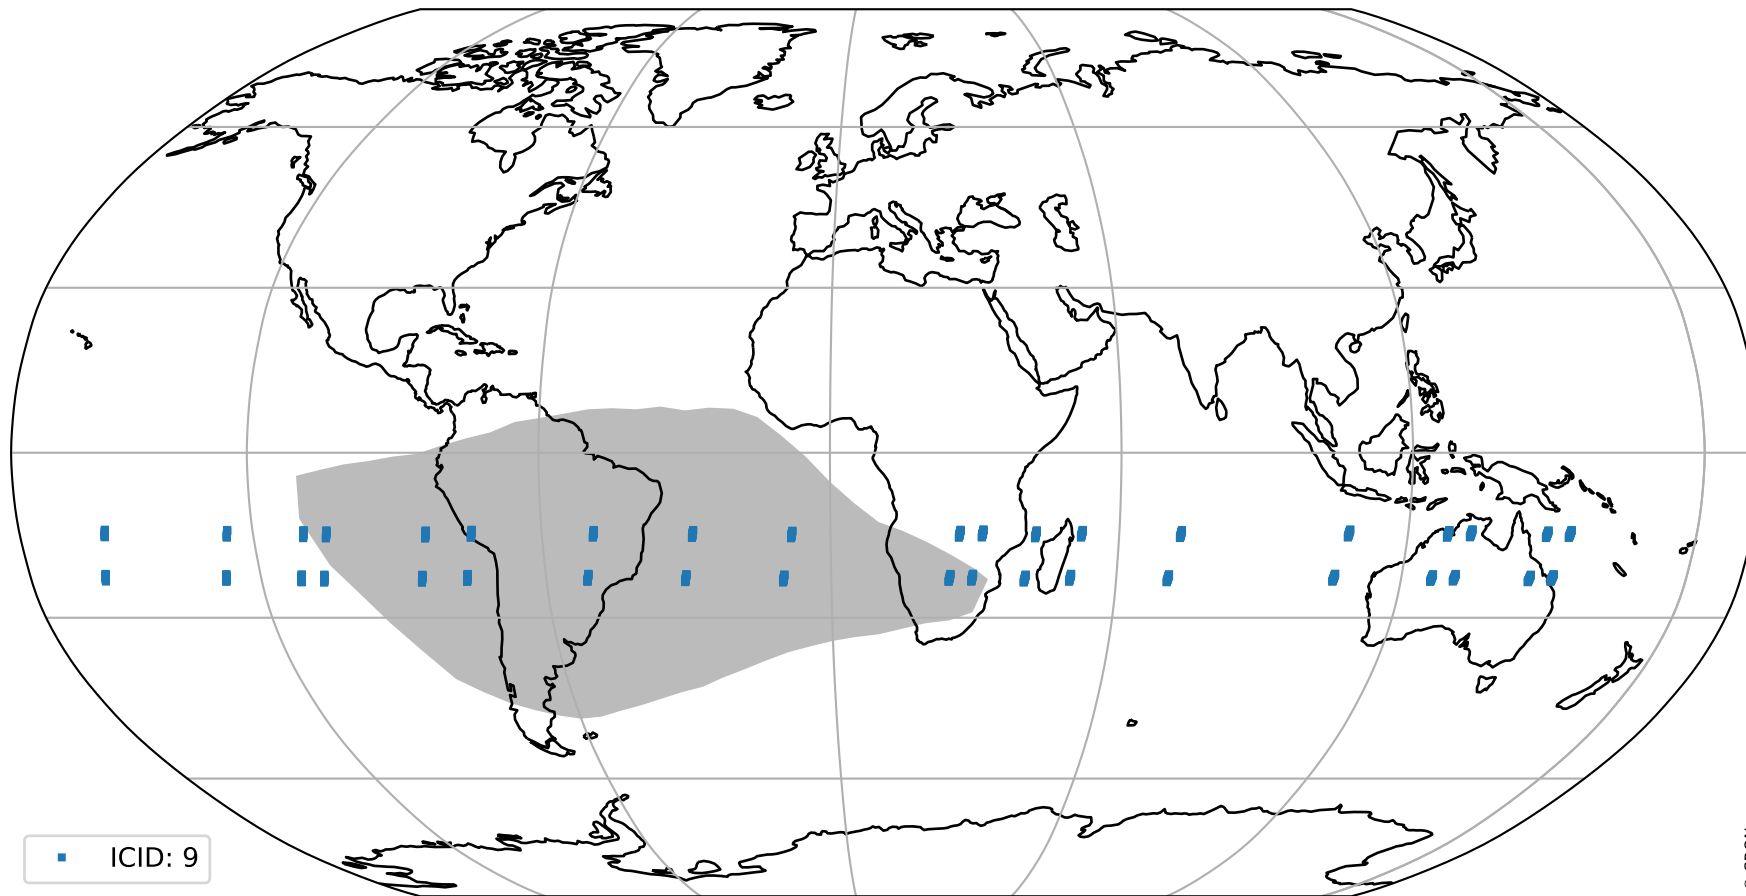

pixel-quality map (noise average)

Tropomi SWIR pixel quality (official)

orbits : 19 in [3652, 3697]
coverage : 2018-06-27 / 2018-06-30
to good : 372
good to bad : 605
to worst : 106
created : 2023-08-22T07:44:38

total quality compared with SWIR pixel-quality CKD

Tropomi SWIR pixel quality (official)

orbits : 19 in [3652, 3697]
coverage : 2018-06-27 / 2018-06-30
created : 2023-08-22T07:44:38

Histograms of pixel-quality

Tropomi SWIR pixel quality (official) ground-tracks of Sentinel-5P

orbits : 19 in [3652, 3697]
coverage : 2018-06-27 / 2018-06-30
created : 2023-08-22T07:44:39

Tropomi SWIR pixel quality (official)

orbits : [2827, 3697]
coverage : 2018-04-30 / 2018-06-30
created : 2023-08-22T07:44:39