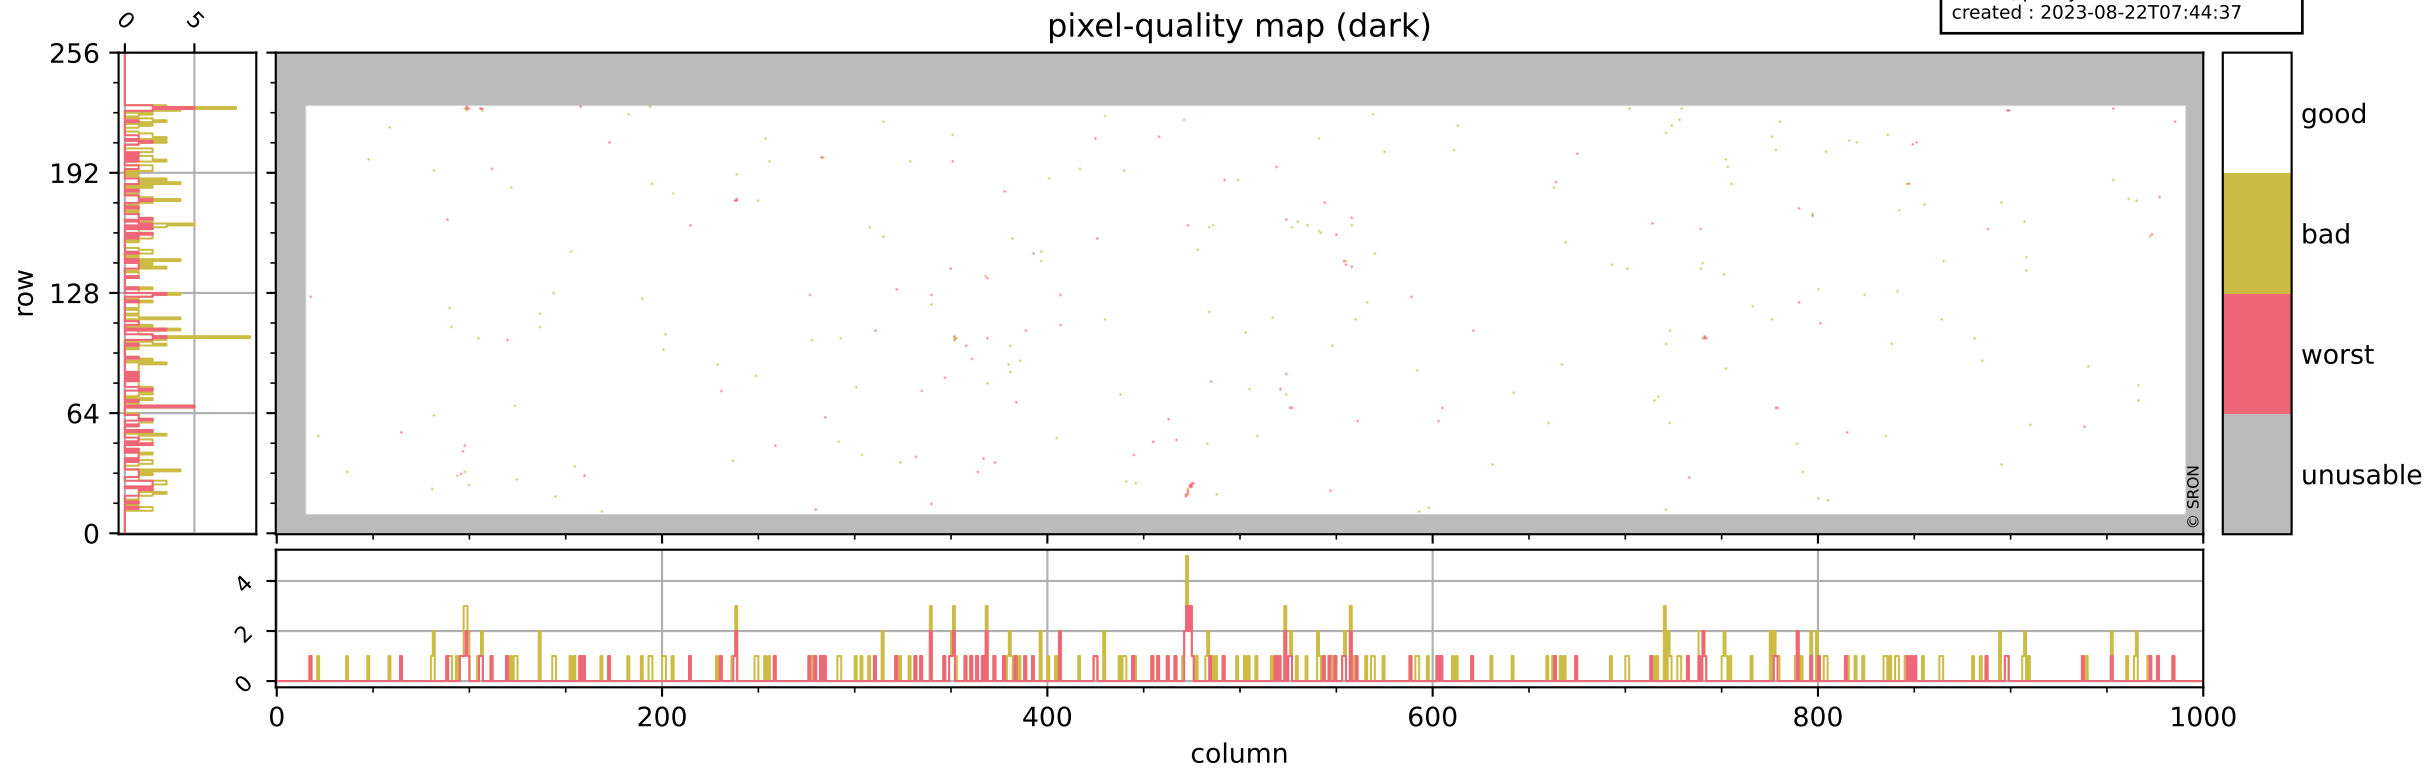

Tropomi SWIR pixel quality (official)

orbits : 19 in [3652, 3697]
coverage : 2018-06-27 / 2018-06-30
bad (quality < 0.8) : 2586
worst (quality < 0.1) : 315
created : 2023-08-22T07:44:37

Tropomi SWIR pixel quality (official)

orbits : 19 in [3652, 3697]
coverage : 2018-06-27 / 2018-06-30
bad (quality < 0.8) : 287
worst (quality < 0.1) : 114
created : 2023-08-22T07:44:37

Tropomi SWIR pixel quality (official)

orbits : 19 in [3652, 3697]
coverage : 2018-06-27 / 2018-06-30
bad (quality < 0.8) : 2323
worst (quality < 0.1) : 231
created : 2023-08-22T07:44:38

pixel-quality map (noise average)

Tropomi SWIR pixel quality (official)

orbits : 19 in [3652, 3697]
coverage : 2018-06-27 / 2018-06-30
to good : 372
good to bad : 605
to worst : 106
created : 2023-08-22T07:44:38

Tropomi SWIR pixel quality (official) ground-tracks of Sentinel-5P

orbits : 19 in [3652, 3697]
coverage : 2018-06-27 / 2018-06-30
created : 2023-08-22T07:44:39

Tropomi SWIR pixel quality (official)

orbits : [2827, 3697]
coverage : 2018-04-30 / 2018-06-30
created : 2023-08-22T07:44:39