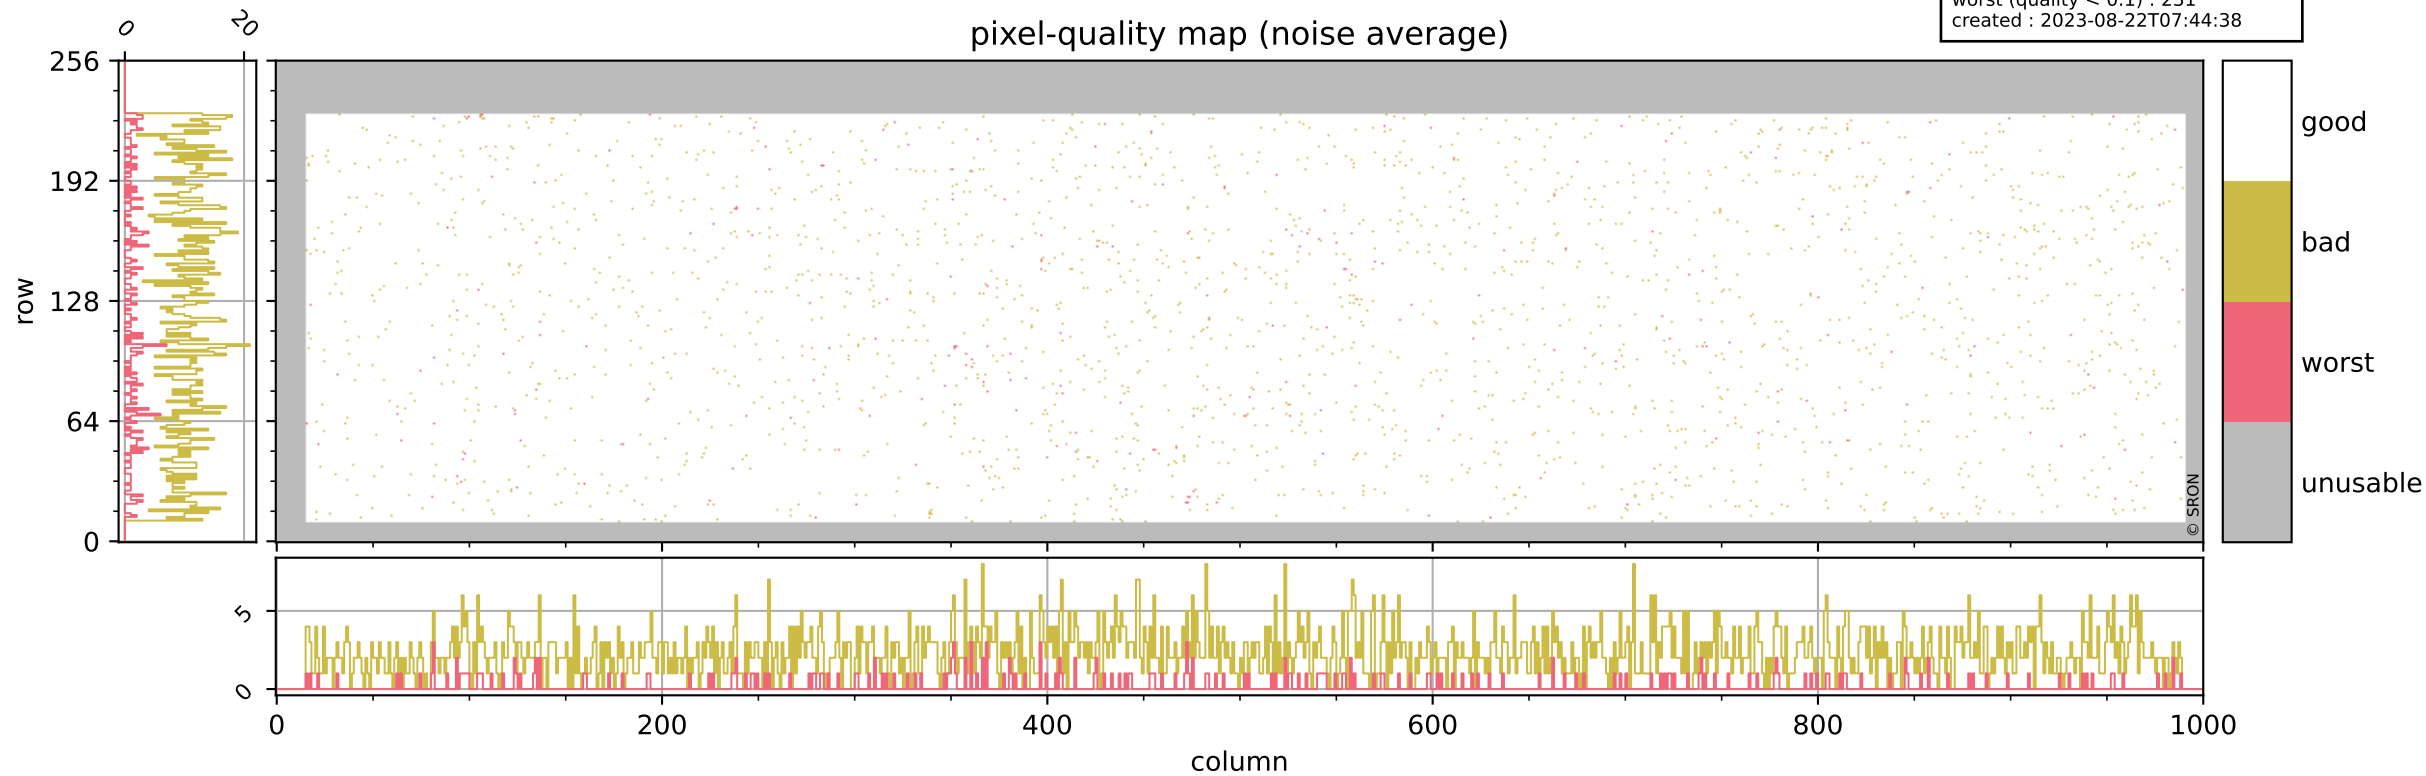

Tropomi SWIR pixel quality (official)

orbits : 19 in [3652, 3697]
coverage : 2018-06-27 / 2018-06-30
bad (quality < 0.8) : 2586
worst (quality < 0.1) : 315
created : 2023-08-22T07:44:37

Tropomi SWIR pixel quality (official)

orbits : 19 in [3652, 3697]
coverage : 2018-06-27 / 2018-06-30
bad (quality < 0.8) : 287
worst (quality < 0.1) : 114
created : 2023-08-22T07:44:37

Tropomi SWIR pixel quality (official)

orbits : 19 in [3652, 3697]
coverage : 2018-06-27 / 2018-06-30
bad (quality < 0.8) : 2323
worst (quality < 0.1) : 231
created : 2023-08-22T07:44:38

pixel-quality map (noise average)

Tropomi SWIR pixel quality (official)

orbits : 19 in [3652, 3697]
coverage : 2018-06-27 / 2018-06-30
to good : 372
good to bad : 605
to worst : 106
created : 2023-08-22T07:44:38

Tropomi SWIR pixel quality (official) ground-tracks of Sentinel-5P

orbits : 19 in [3652, 3697]
coverage : 2018-06-27 / 2018-06-30
created : 2023-08-22T07:44:39

Tropomi SWIR pixel quality (official)

orbits : [2827, 3697]
coverage : 2018-04-30 / 2018-06-30
created : 2023-08-22T07:44:39