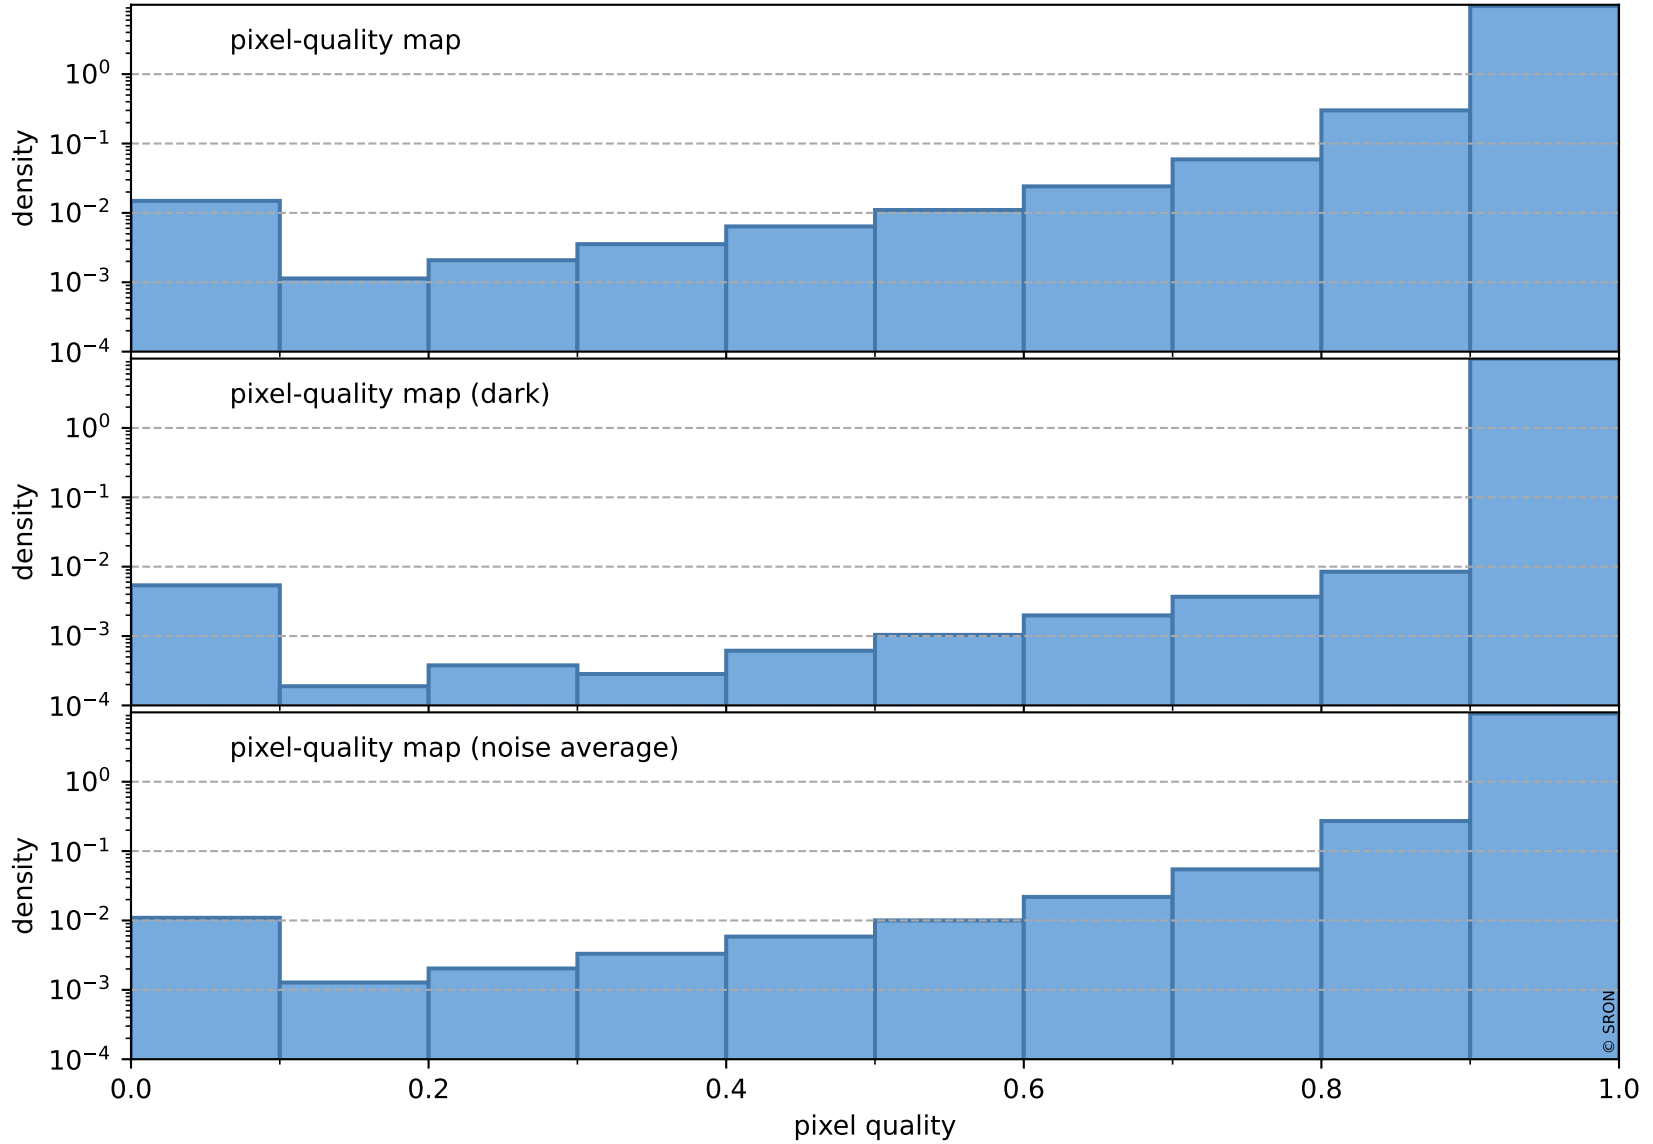

orbits : 19 in [3652, 3697]
coverage : 2018-06-27 / 2018-06-30
bad (quality < 0.8) : 287
worst (quality < 0.1) : 114
created : 2023-08-22T07:44:37

Tropomi SWIR pixel quality (official)

orbits : 19 in [3652, 3697]
coverage : 2018-06-27 / 2018-06-30
bad (quality < 0.8) : 2323
worst (quality < 0.1) : 231
created : 2023-08-22T07:44:38

pixel-quality map (noise average)

Tropomi SWIR pixel quality (official)

orbits : 19 in [3652, 3697]
coverage : 2018-06-27 / 2018-06-30
to good : 372
good to bad : 605
to worst : 106
created : 2023-08-22T07:44:38

total quality compared with SWIR pixel-quality CKD

Tropomi SWIR pixel quality (official)

orbits : 19 in [3652, 3697]
coverage : 2018-06-27 / 2018-06-30
created : 2023-08-22T07:44:38

Histograms of pixel-quality

Tropomi SWIR pixel quality (official) ground-tracks of Sentinel-5P

orbits : 19 in [3652, 3697]
coverage : 2018-06-27 / 2018-06-30
created : 2023-08-22T07:44:39

Tropomi SWIR pixel quality (official)

orbits : [2827, 3697]
coverage : 2018-04-30 / 2018-06-30
created : 2023-08-22T07:44:39