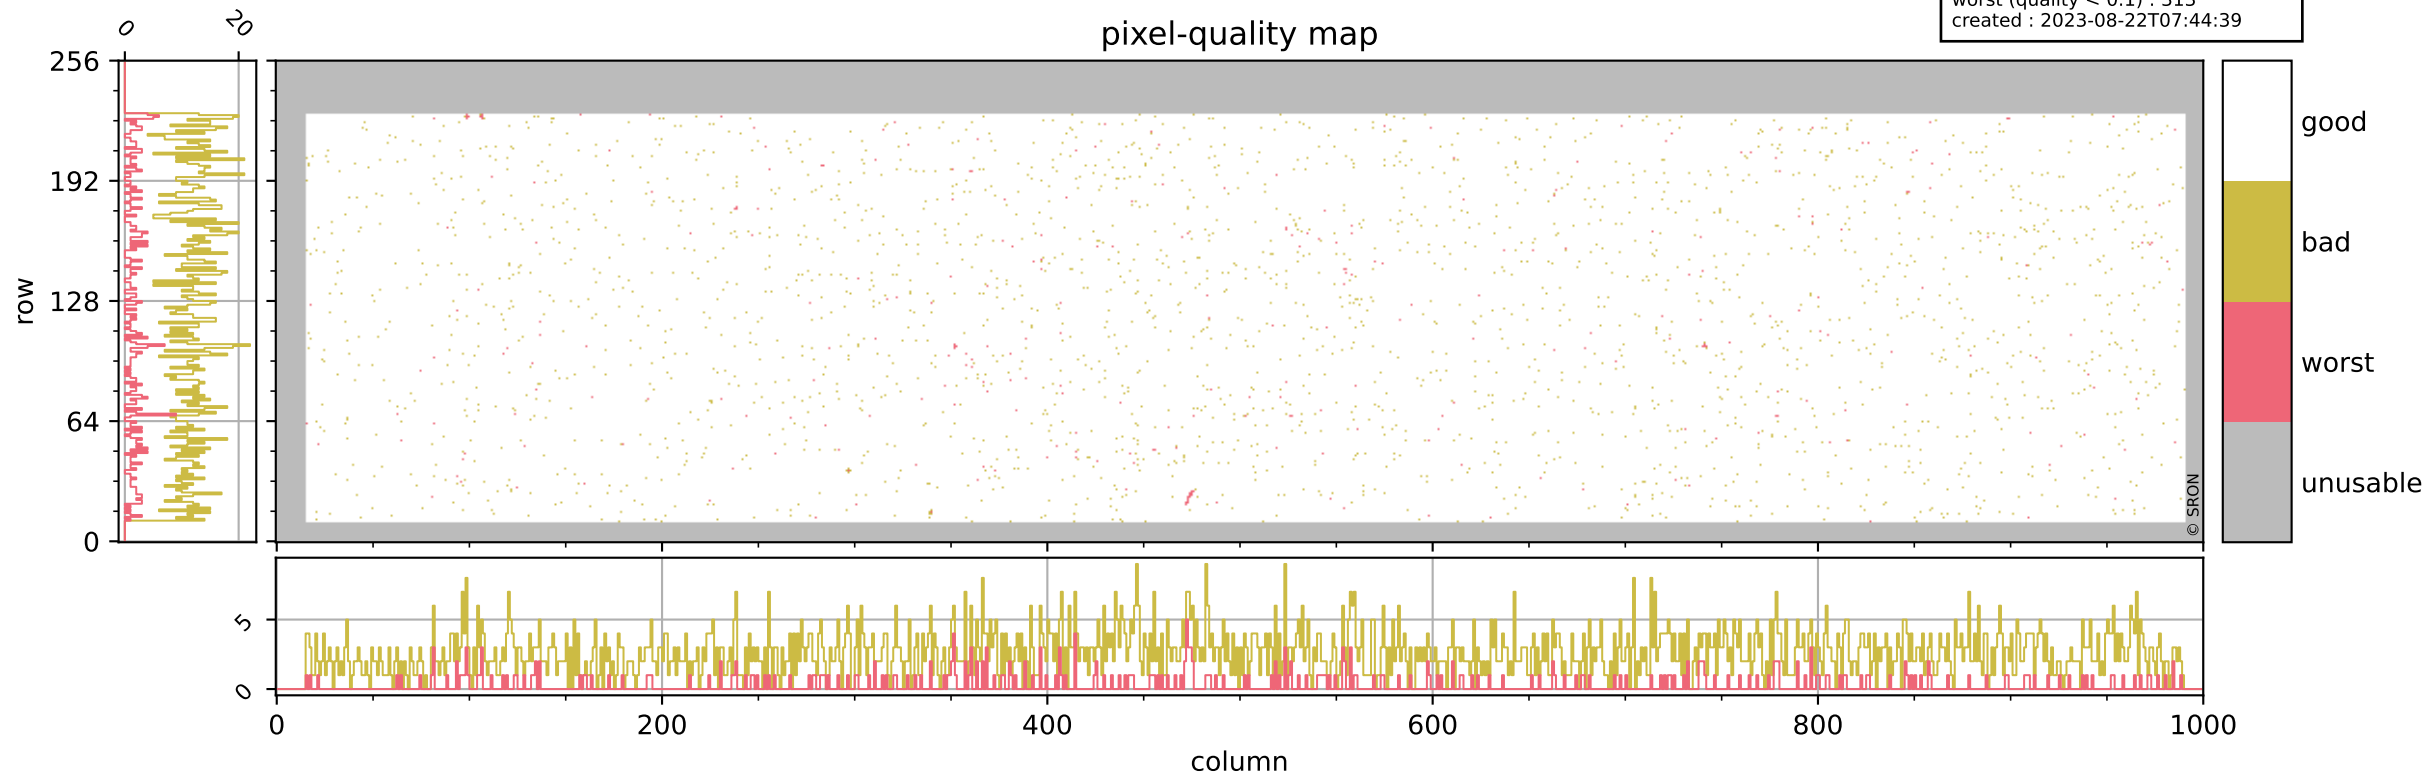

Tropomi SWIR pixel quality (official)

orbits : 19 in [3667, 3712]
coverage : 2018-06-29 / 2018-07-02
bad (quality < 0.8) : 2594
worst (quality < 0.1) : 313
created : 2023-08-22T07:44:39

pixel-quality map

Tropomi SWIR pixel quality (official)

orbits : 19 in [3667, 3712]
coverage : 2018-06-29 / 2018-07-02
bad (quality < 0.8) : 287
worst (quality < 0.1) : 114
created : 2023-08-22T07:44:40

Tropomi SWIR pixel quality (official)

orbits : 19 in [3667, 3712]
coverage : 2018-06-29 / 2018-07-02
bad (quality < 0.8) : 2329
worst (quality < 0.1) : 230
created : 2023-08-22T07:44:40

pixel-quality map (noise average)

Tropomi SWIR pixel quality (official)

orbits : 19 in [3667, 3712]
coverage : 2018-06-29 / 2018-07-02
created : 2023-08-22T07:44:40

Histograms of pixel-quality

Tropomi SWIR pixel quality (official) ground-tracks of Sentinel-5P

orbits : 19 in [3667, 3712]
coverage : 2018-06-29 / 2018-07-02
created : 2023-08-22T07:44:41