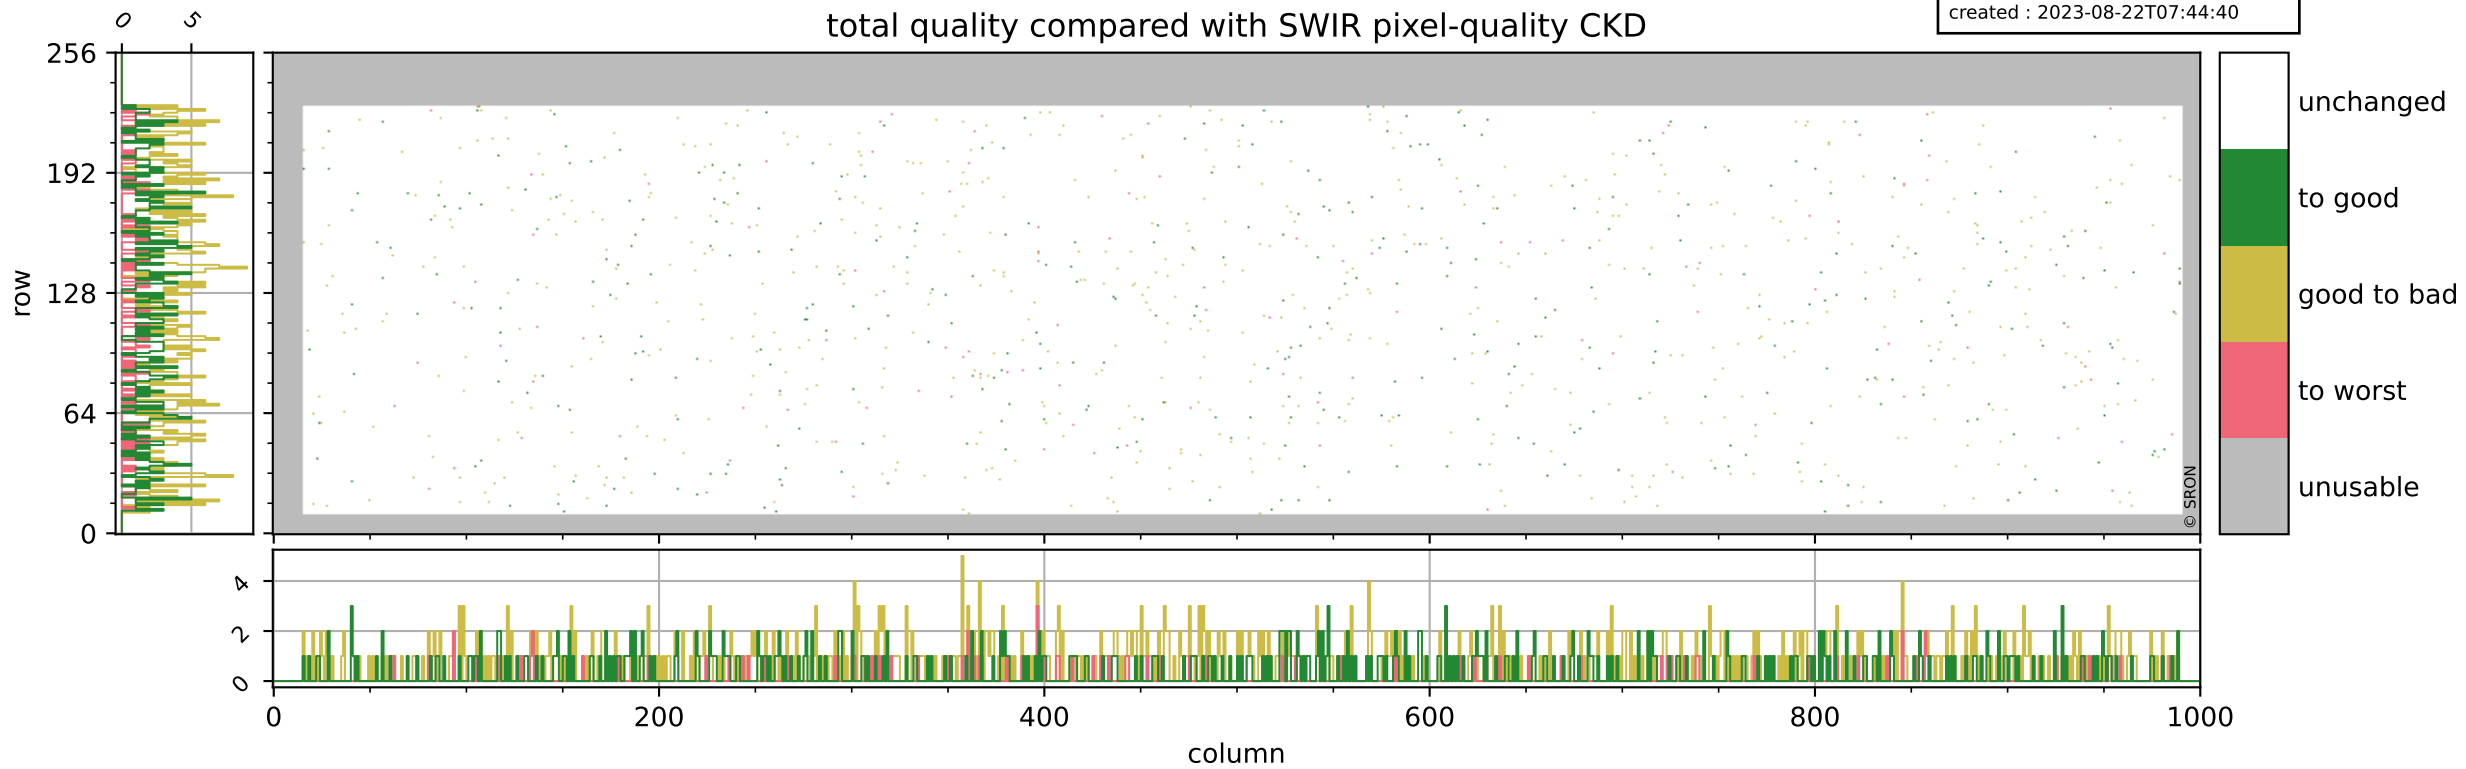

Tropomi SWIR pixel quality (official)

orbits : 19 in [3667, 3712]
coverage : 2018-06-29 / 2018-07-02
bad (quality < 0.8) : 287
worst (quality < 0.1) : 114
created : 2023-08-22T07:44:40

Tropomi SWIR pixel quality (official)

orbits : 19 in [3667, 3712]
coverage : 2018-06-29 / 2018-07-02
bad (quality < 0.8) : 2329
worst (quality < 0.1) : 230
created : 2023-08-22T07:44:40

pixel-quality map (noise average)

Tropomi SWIR pixel quality (official)

orbits : 19 in [3667, 3712]
coverage : 2018-06-29 / 2018-07-02
to good : 372
good to bad : 614
to worst : 106
created : 2023-08-22T07:44:40

total quality compared with SWIR pixel-quality CKD

Tropomi SWIR pixel quality (official)

orbits : 19 in [3667, 3712]
coverage : 2018-06-29 / 2018-07-02
created : 2023-08-22T07:44:40

Histograms of pixel-quality

Tropomi SWIR pixel quality (official) ground-tracks of Sentinel-5P

orbits : 19 in [3667, 3712]
coverage : 2018-06-29 / 2018-07-02
created : 2023-08-22T07:44:41