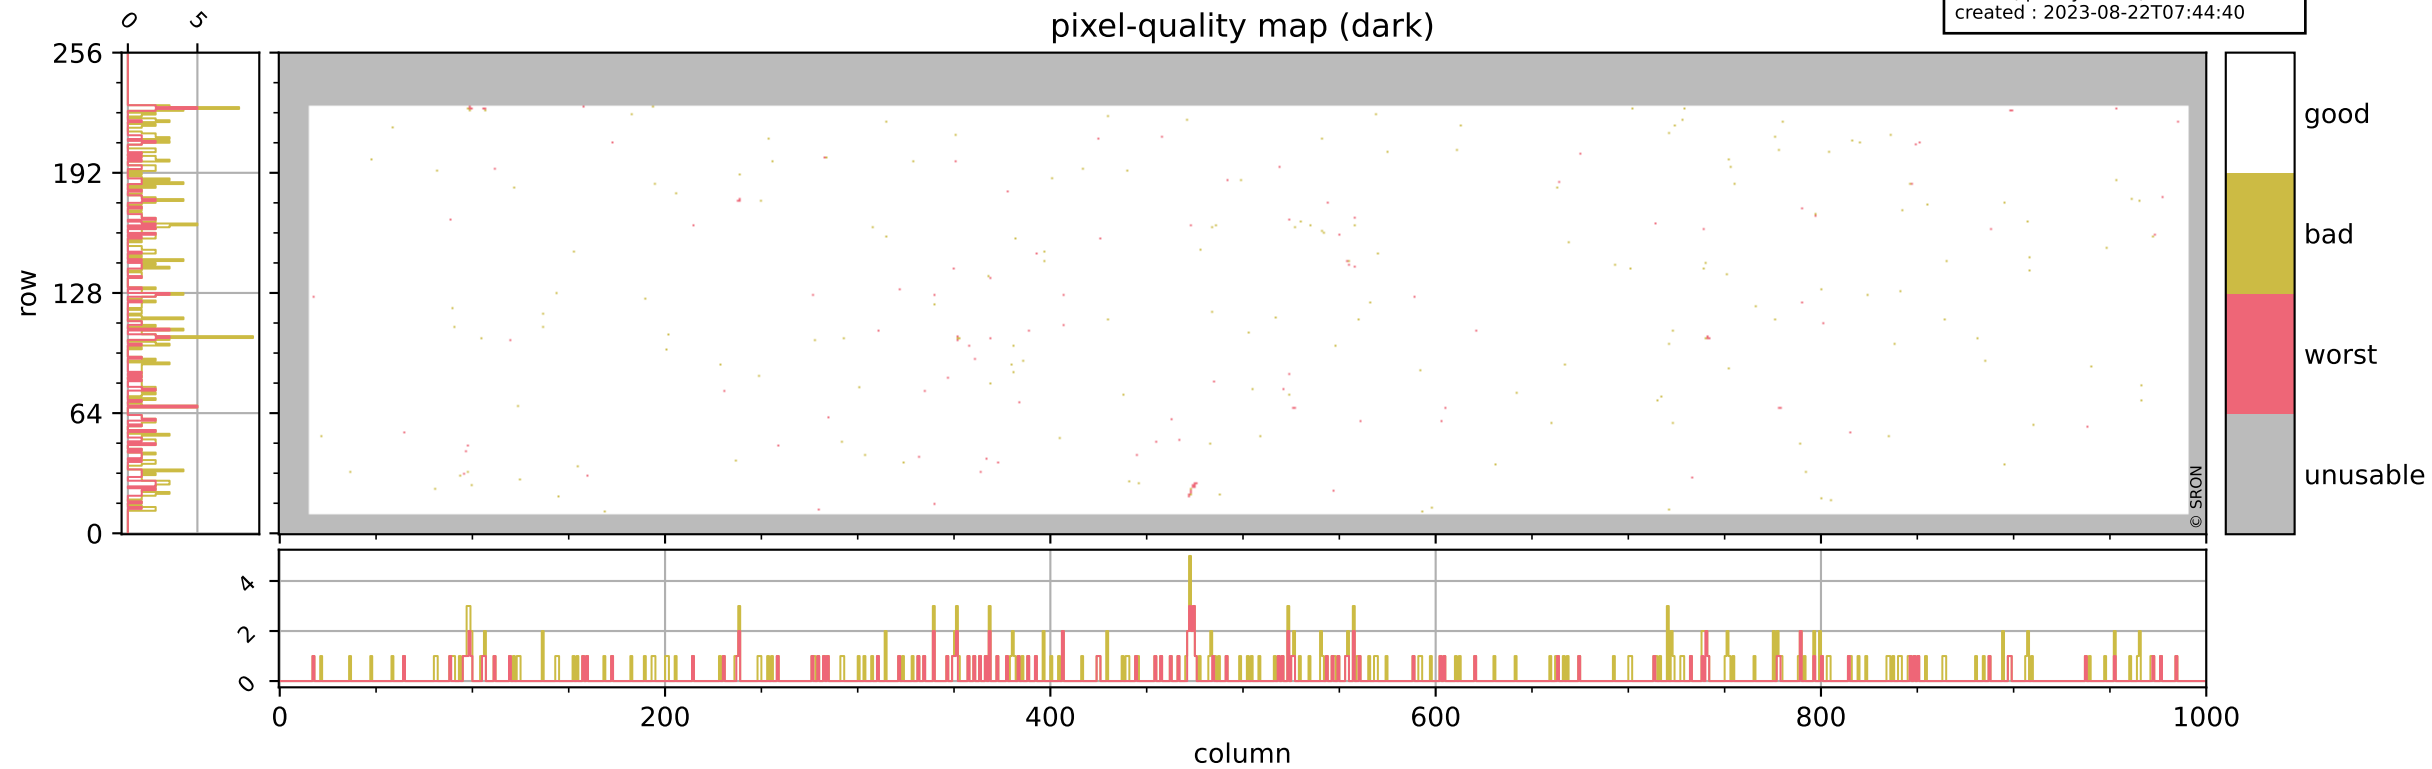

Tropomi SWIR pixel quality (official)

orbits : 19 in [3667, 3712]
coverage : 2018-06-29 / 2018-07-02
bad (quality < 0.8) : 2594
worst (quality < 0.1) : 313
created : 2023-08-22T07:44:39

pixel-quality map

Tropomi SWIR pixel quality (official)

orbits : 19 in [3667, 3712]
coverage : 2018-06-29 / 2018-07-02
bad (quality < 0.8) : 287
worst (quality < 0.1) : 114
created : 2023-08-22T07:44:40

Tropomi SWIR pixel quality (official)

orbits : 19 in [3667, 3712]
coverage : 2018-06-29 / 2018-07-02
bad (quality < 0.8) : 2329
worst (quality < 0.1) : 230
created : 2023-08-22T07:44:40

pixel-quality map (noise average)

Tropomi SWIR pixel quality (official)

orbits : 19 in [3667, 3712]
coverage : 2018-06-29 / 2018-07-02
created : 2023-08-22T07:44:40

Histograms of pixel-quality

Tropomi SWIR pixel quality (official) ground-tracks of Sentinel-5P

orbits : 19 in [3667, 3712]
coverage : 2018-06-29 / 2018-07-02
created : 2023-08-22T07:44:41