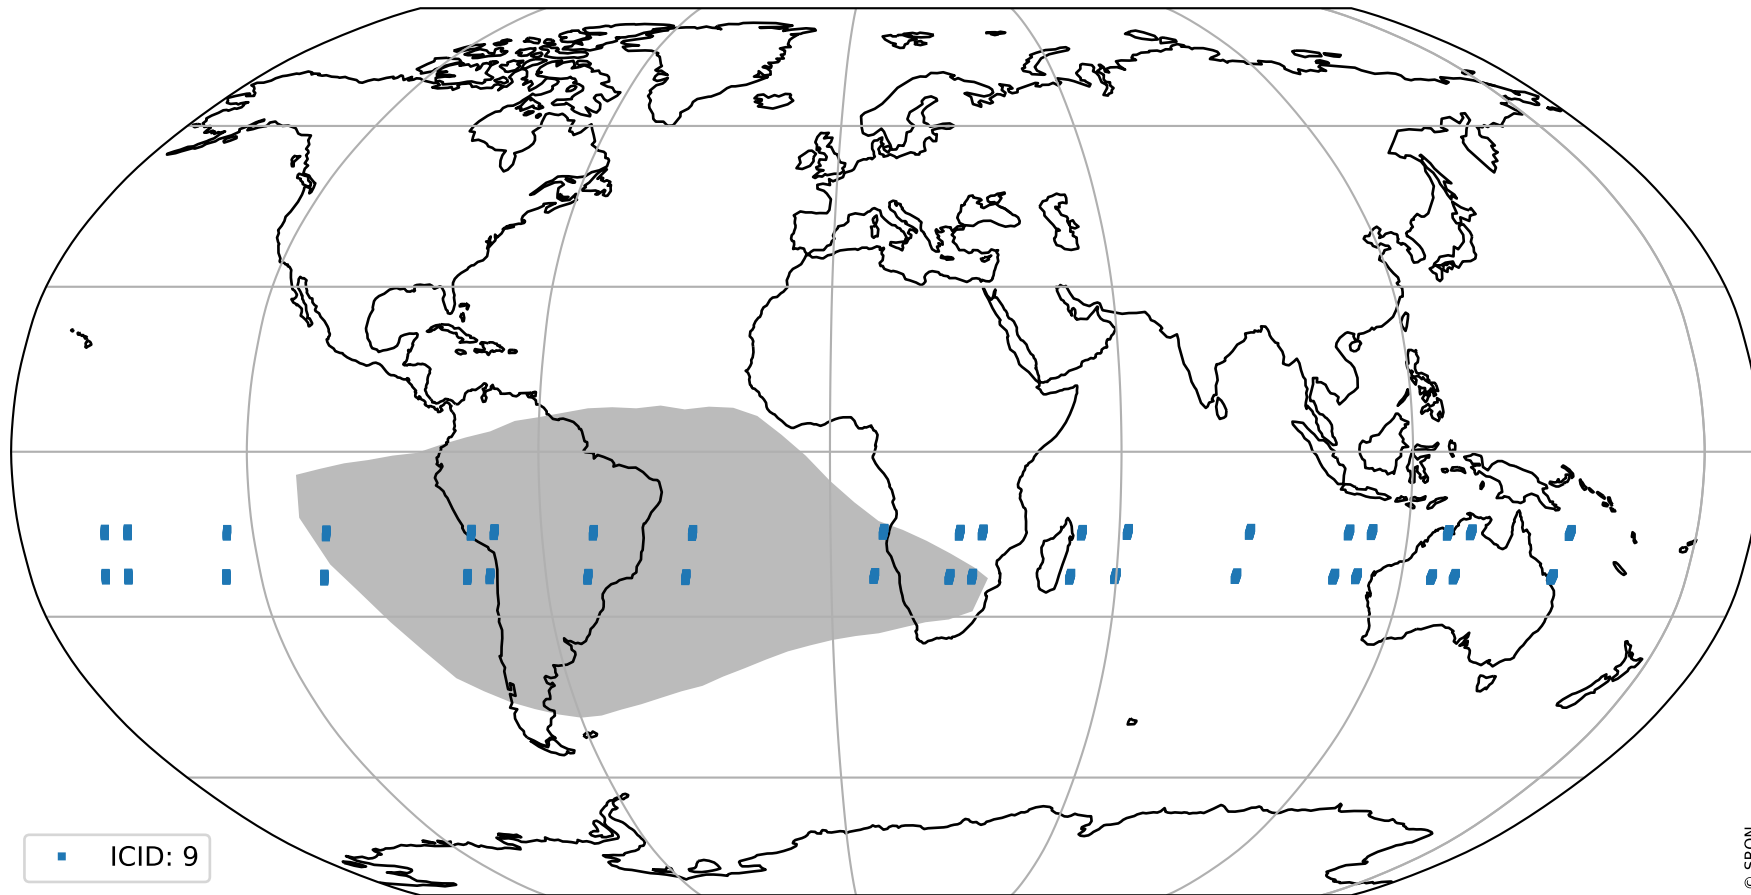

orbits : 19 in [3667, 3712]
coverage : 2018-06-29 / 2018-07-02
bad (quality < 0.8) : 2329
worst (quality < 0.1) : 230
created : 2023-08-22T07:44:40

pixel-quality map (noise average)

Tropomi SWIR pixel quality (official)

orbits : 19 in [3667, 3712]
coverage : 2018-06-29 / 2018-07-02
to good : 372
good to bad : 614
to worst : 106
created : 2023-08-22T07:44:40

total quality compared with SWIR pixel-quality CKD

Tropomi SWIR pixel quality (official)

orbits : 19 in [3667, 3712]
coverage : 2018-06-29 / 2018-07-02
created : 2023-08-22T07:44:40

Histograms of pixel-quality

Tropomi SWIR pixel quality (official) ground-tracks of Sentinel-5P

orbits : 19 in [3667, 3712]
coverage : 2018-06-29 / 2018-07-02
created : 2023-08-22T07:44:41

Tropomi SWIR pixel quality (official)

orbits : [2827, 3712]
coverage : 2018-04-30 / 2018-07-02
created : 2023-08-22T07:44:41

trend of pixel quality & temperatures