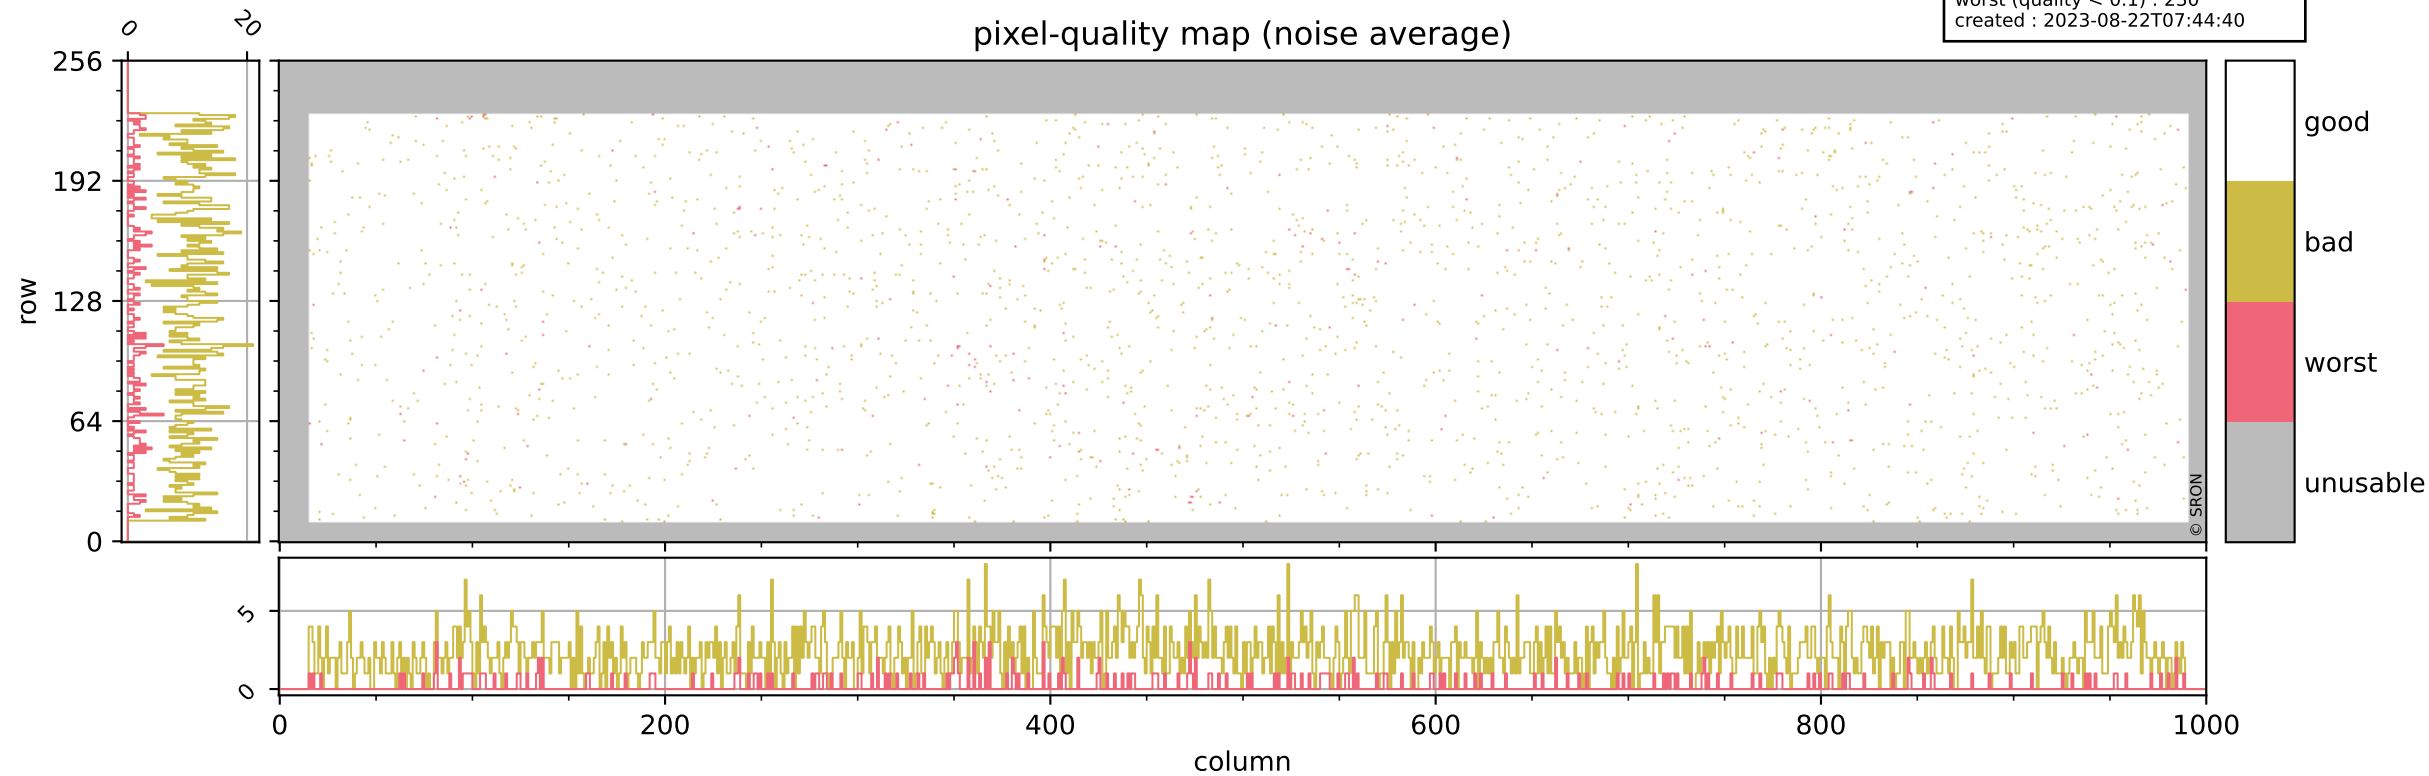

Tropomi SWIR pixel quality (official)

orbits : 19 in [3667, 3712]
coverage : 2018-06-29 / 2018-07-02
bad (quality < 0.8) : 287
worst (quality < 0.1) : 114
created : 2023-08-22T07:44:40

Tropomi SWIR pixel quality (official)

orbits : 19 in [3667, 3712]
coverage : 2018-06-29 / 2018-07-02
bad (quality < 0.8) : 2329
worst (quality < 0.1) : 230
created : 2023-08-22T07:44:40

pixel-quality map (noise average)

Tropomi SWIR pixel quality (official)

orbits : 19 in [3667, 3712]
coverage : 2018-06-29 / 2018-07-02
to good : 372
good to bad : 614
to worst : 106
created : 2023-08-22T07:44:40

total quality compared with SWIR pixel-quality CKD

Tropomi SWIR pixel quality (official)

orbits : 19 in [3667, 3712]
coverage : 2018-06-29 / 2018-07-02
created : 2023-08-22T07:44:40

Histograms of pixel-quality

Tropomi SWIR pixel quality (official) ground-tracks of Sentinel-5P

orbits : 19 in [3667, 3712]
coverage : 2018-06-29 / 2018-07-02
created : 2023-08-22T07:44:41