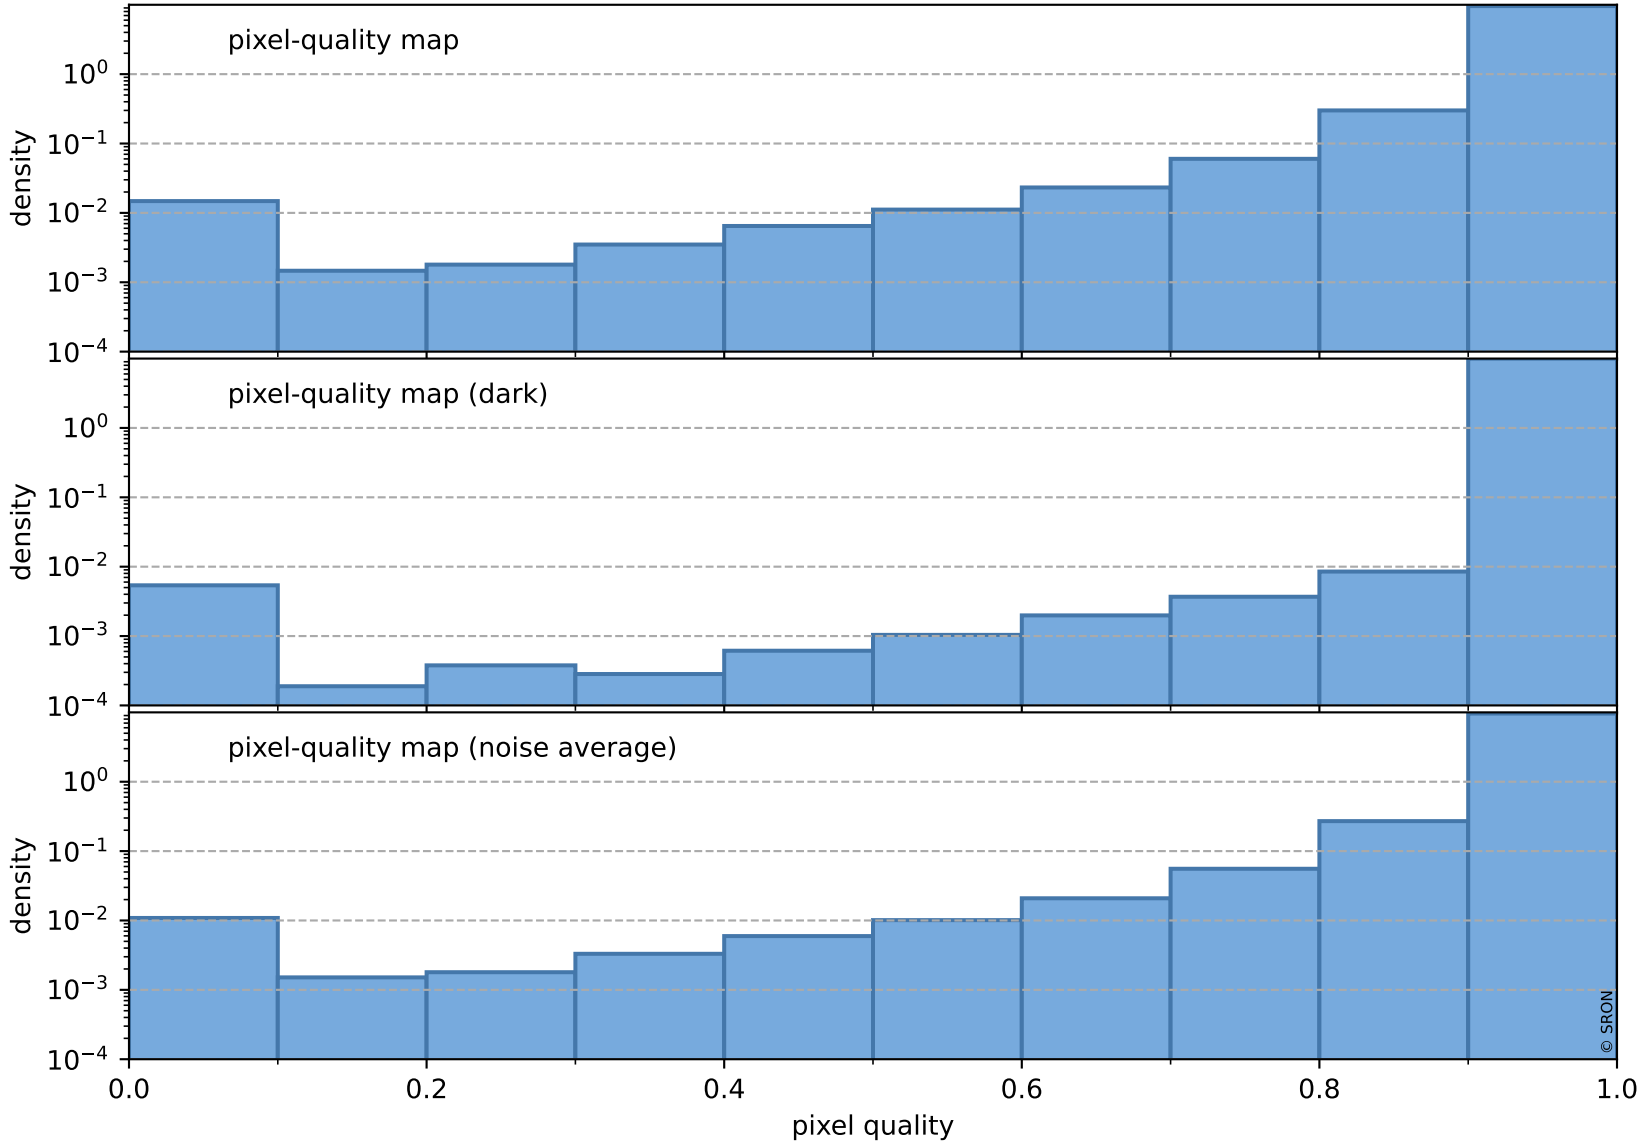

orbits : 19 in [3667, 3712]
coverage : 2018-06-29 / 2018-07-02
to good : 372
good to bad : 614
to worst : 106
created : 2023-08-22T07:44:40

total quality compared with SWIR pixel-quality CKD

Tropomi SWIR pixel quality (official)

orbits : 19 in [3667, 3712]
coverage : 2018-06-29 / 2018-07-02
created : 2023-08-22T07:44:40

Histograms of pixel-quality

Tropomi SWIR pixel quality (official) ground-tracks of Sentinel-5P

orbits : 19 in [3667, 3712]
coverage : 2018-06-29 / 2018-07-02
created : 2023-08-22T07:44:41

Tropomi SWIR pixel quality (official)

orbits : [2827, 3712]
coverage : 2018-04-30 / 2018-07-02
created : 2023-08-22T07:44:41

trend of pixel quality & temperatures