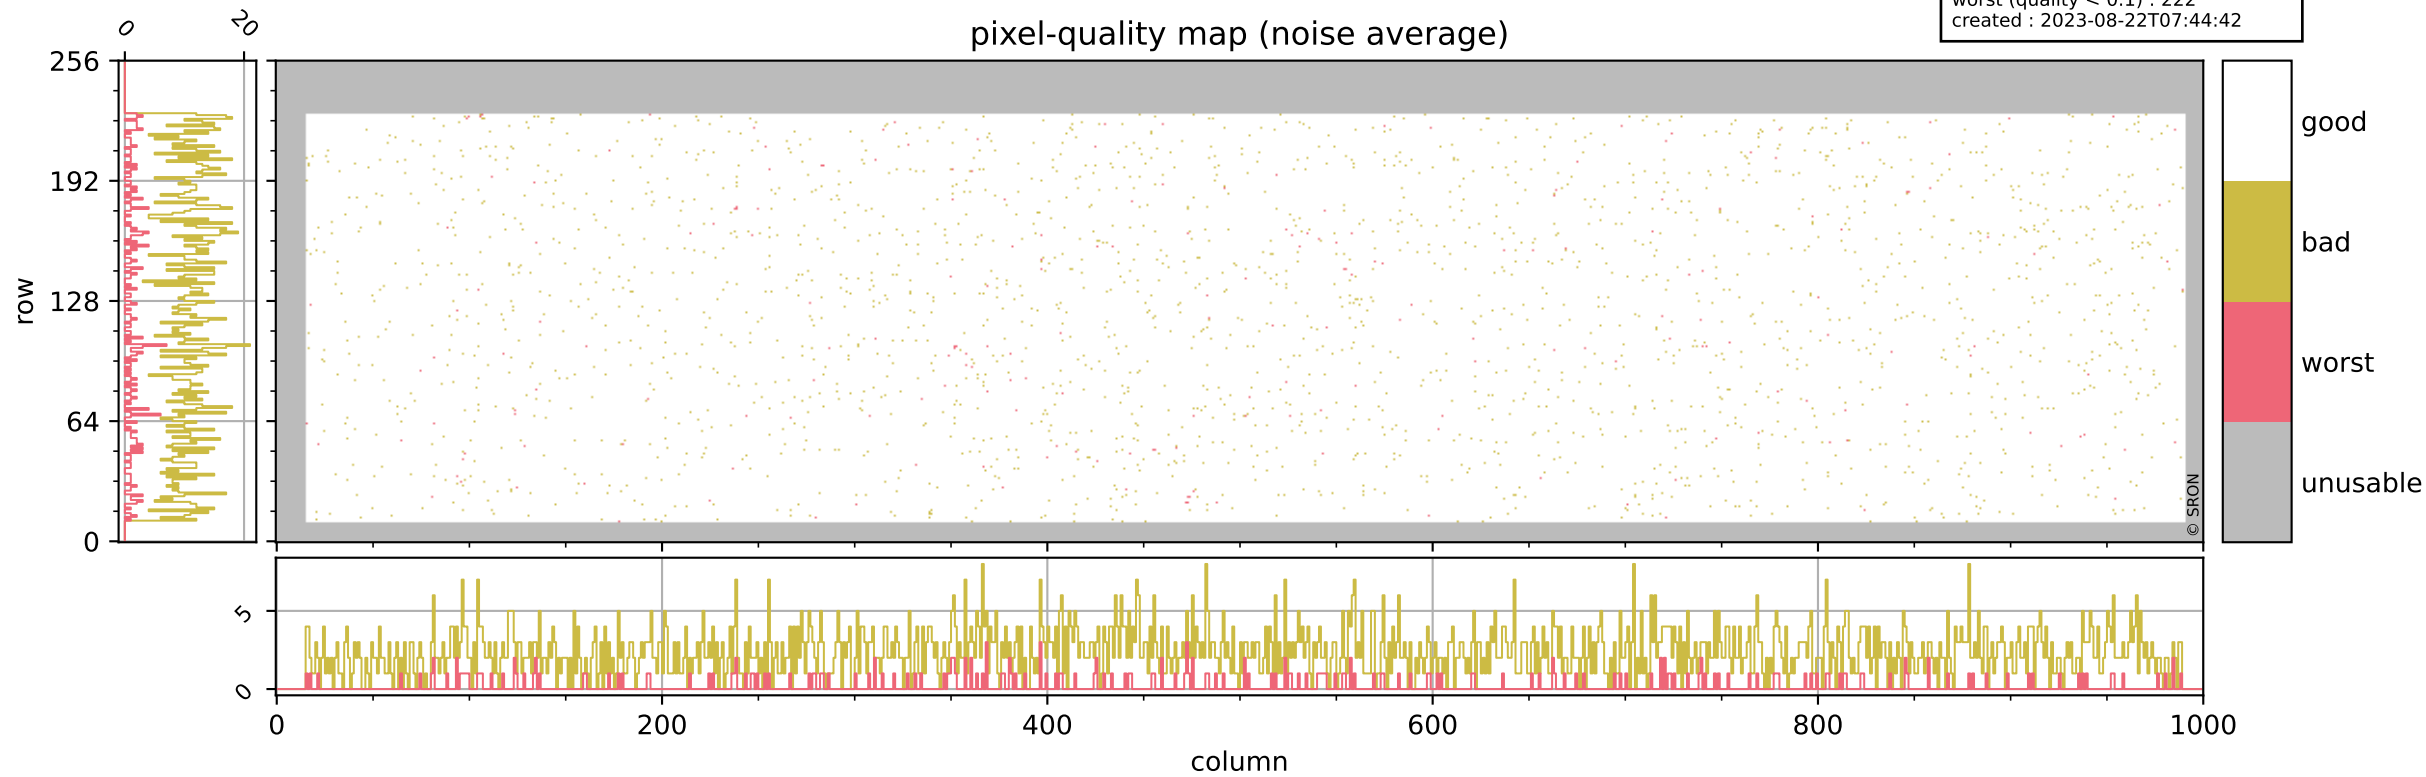

Tropomi SWIR pixel quality (official)

orbits : 20 in [3682, 3727]
coverage : 2018-06-30 / 2018-07-03
bad (quality < 0.8) : 285
worst (quality < 0.1) : 111
created : 2023-08-22T07:44:42

Tropomi SWIR pixel quality (official)

orbits : 20 in [3682, 3727]
coverage : 2018-06-30 / 2018-07-03
bad (quality < 0.8) : 2368
worst (quality < 0.1) : 222
created : 2023-08-22T07:44:42

pixel-quality map (noise average)

Tropomi SWIR pixel quality (official)

orbits : 20 in [3682, 3727]
coverage : 2018-06-30 / 2018-07-03
to good : 372
good to bad : 650
to worst : 99
created : 2023-08-22T07:44:42

total quality compared with SWIR pixel-quality CKD

Tropomi SWIR pixel quality (official)

orbits : 20 in [3682, 3727]
coverage : 2018-06-30 / 2018-07-03
created : 2023-08-22T07:44:43

Histograms of pixel-quality

Tropomi SWIR pixel quality (official) ground-tracks of Sentinel-5P

orbits : 20 in [3682, 3727]
coverage : 2018-06-30 / 2018-07-03
created : 2023-08-22T07:44:43