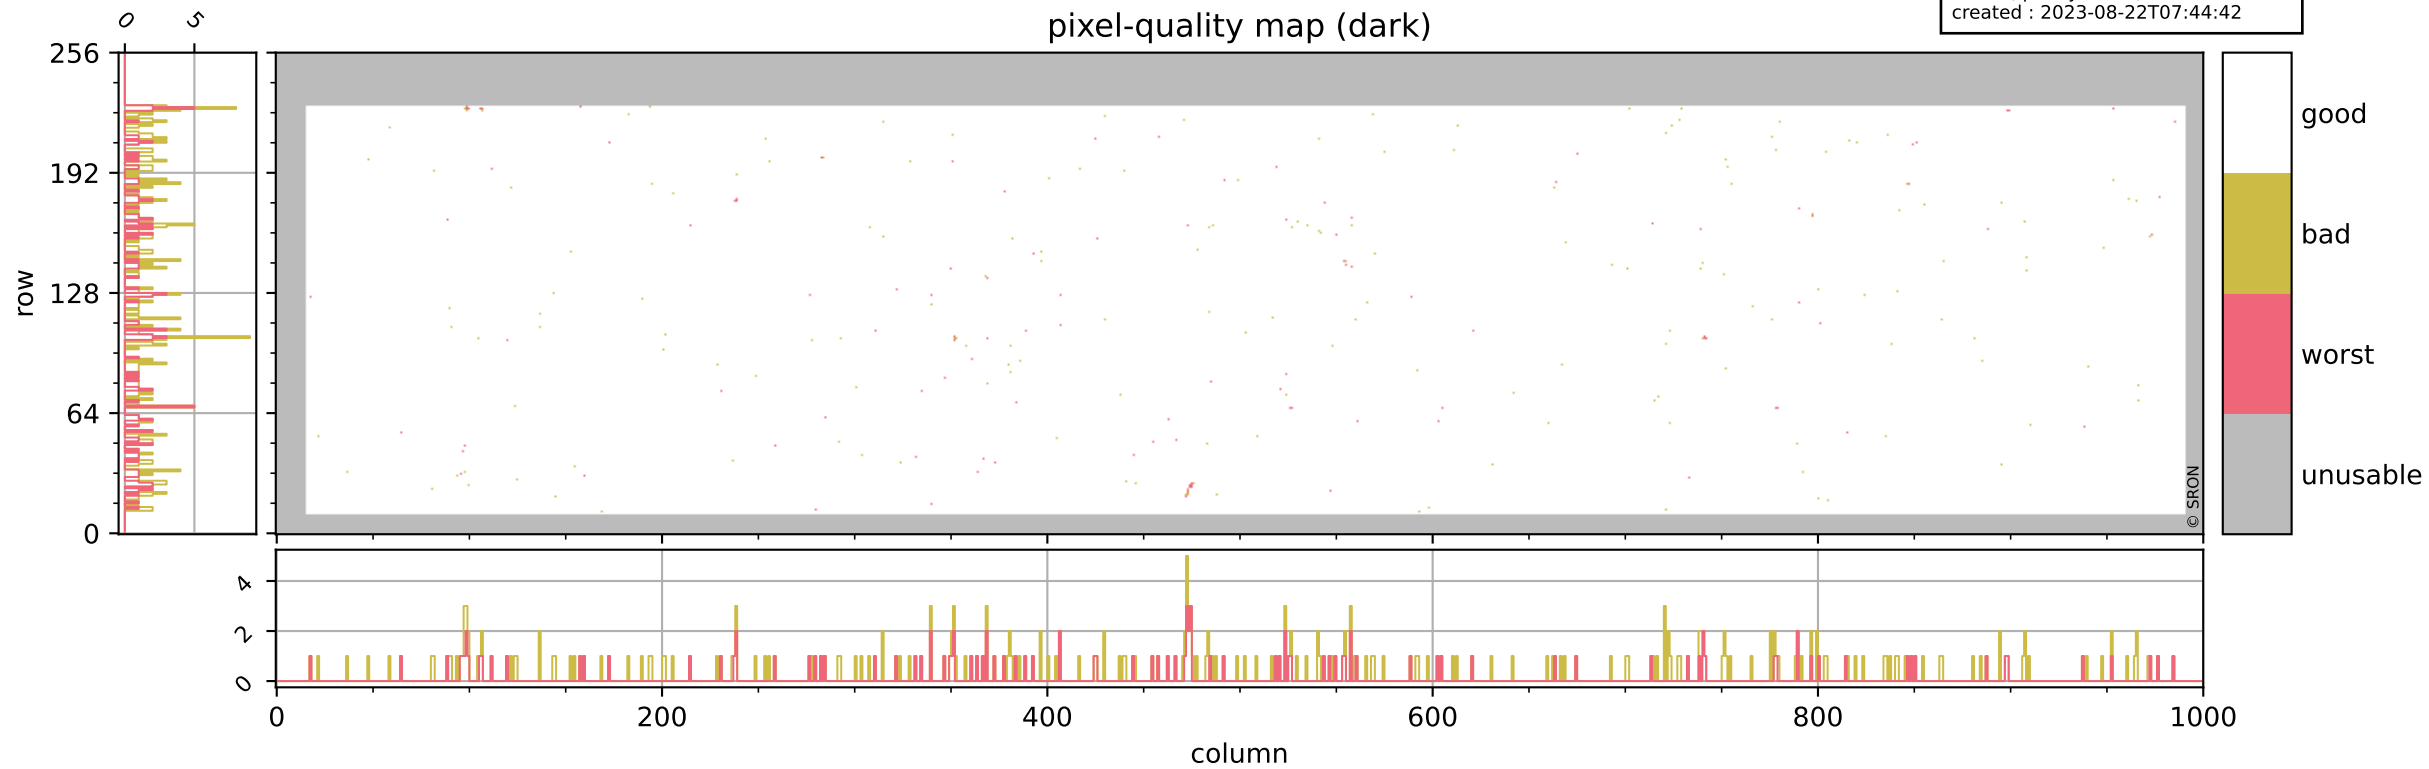

Tropomi SWIR pixel quality (official)

orbits : 20 in [3682, 3727]
coverage : 2018-06-30 / 2018-07-03
bad (quality < 0.8) : 2626
worst (quality < 0.1) : 306
created : 2023-08-22T07:44:42

pixel-quality map

Tropomi SWIR pixel quality (official)

orbits : 20 in [3682, 3727]
coverage : 2018-06-30 / 2018-07-03
bad (quality < 0.8) : 285
worst (quality < 0.1) : 111
created : 2023-08-22T07:44:42

Tropomi SWIR pixel quality (official)

orbits : 20 in [3682, 3727]
coverage : 2018-06-30 / 2018-07-03
bad (quality < 0.8) : 2368
worst (quality < 0.1) : 222
created : 2023-08-22T07:44:42

pixel-quality map (noise average)

Tropomi SWIR pixel quality (official)

orbits : 20 in [3682, 3727]
coverage : 2018-06-30 / 2018-07-03
created : 2023-08-22T07:44:43

Histograms of pixel-quality

Tropomi SWIR pixel quality (official) ground-tracks of Sentinel-5P

orbits : 20 in [3682, 3727]
coverage : 2018-06-30 / 2018-07-03
created : 2023-08-22T07:44:43