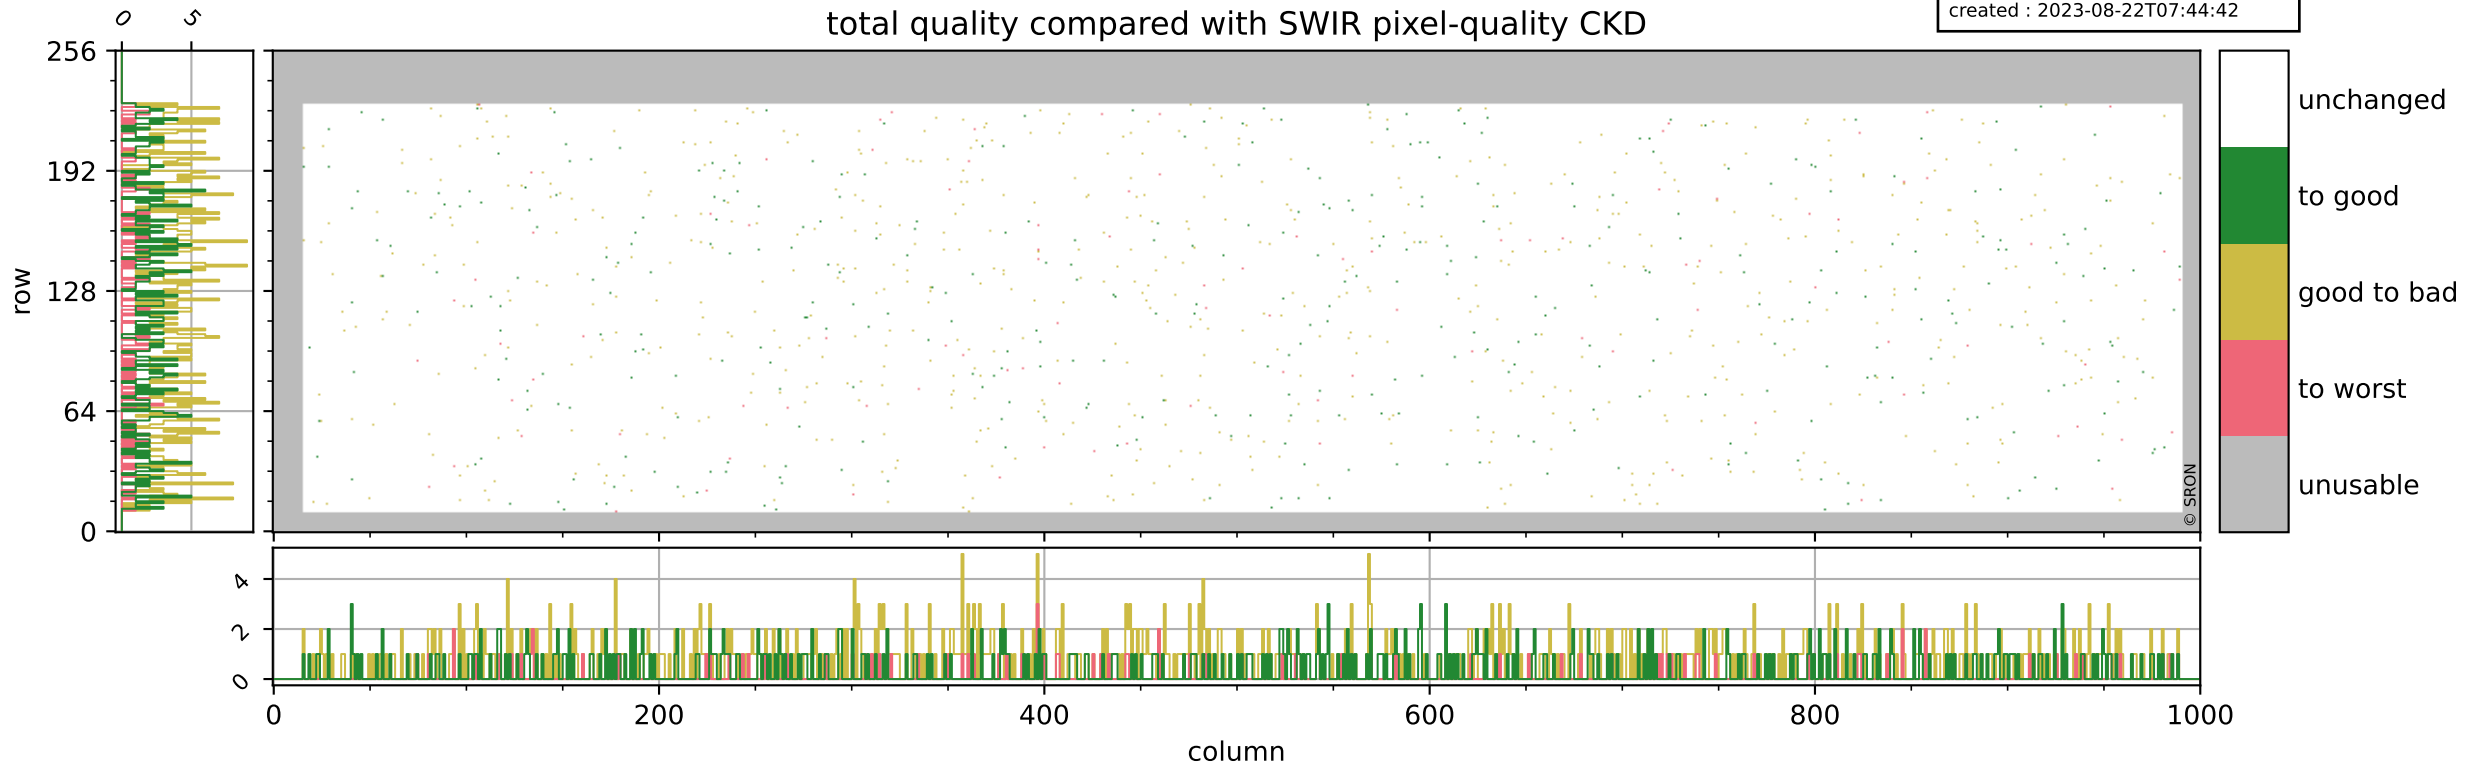

Tropomi SWIR pixel quality (official)

orbits : 20 in [3682, 3727]
coverage : 2018-06-30 / 2018-07-03
bad (quality < 0.8) : 285
worst (quality < 0.1) : 111
created : 2023-08-22T07:44:42

Tropomi SWIR pixel quality (official)

orbits : 20 in [3682, 3727]
coverage : 2018-06-30 / 2018-07-03
bad (quality < 0.8) : 2368
worst (quality < 0.1) : 222
created : 2023-08-22T07:44:42

pixel-quality map (noise average)

Tropomi SWIR pixel quality (official)

orbits : 20 in [3682, 3727]
coverage : 2018-06-30 / 2018-07-03
to good : 372
good to bad : 650
to worst : 99
created : 2023-08-22T07:44:42

total quality compared with SWIR pixel-quality CKD

Tropomi SWIR pixel quality (official)

orbits : 20 in [3682, 3727]
coverage : 2018-06-30 / 2018-07-03
created : 2023-08-22T07:44:43

Histograms of pixel-quality

Tropomi SWIR pixel quality (official) ground-tracks of Sentinel-5P

orbits : 20 in [3682, 3727]
coverage : 2018-06-30 / 2018-07-03
created : 2023-08-22T07:44:43