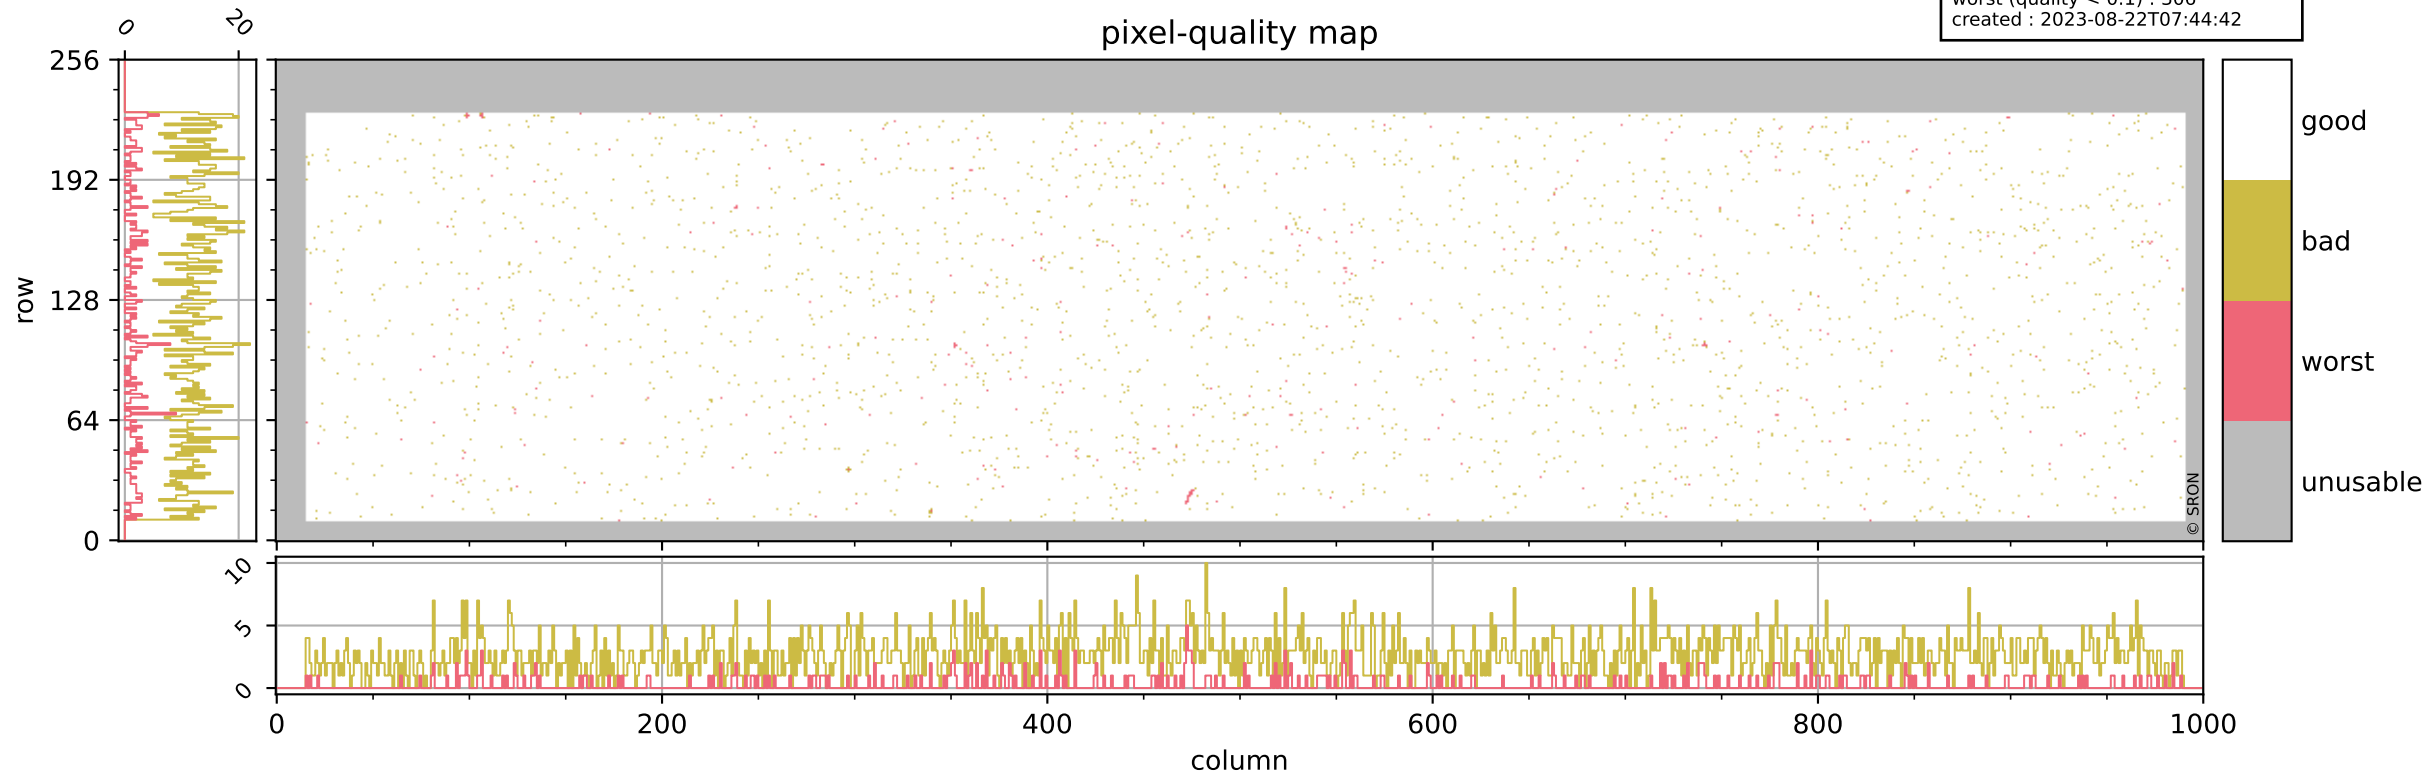

Tropomi SWIR pixel quality (official)

orbits : 20 in [3682, 3727]
coverage : 2018-06-30 / 2018-07-03
bad (quality < 0.8) : 2626
worst (quality < 0.1) : 306
created : 2023-08-22T07:44:42

pixel-quality map

Tropomi SWIR pixel quality (official)

orbits : 20 in [3682, 3727]
coverage : 2018-06-30 / 2018-07-03
bad (quality < 0.8) : 285
worst (quality < 0.1) : 111
created : 2023-08-22T07:44:42

Tropomi SWIR pixel quality (official)

orbits : 20 in [3682, 3727]
coverage : 2018-06-30 / 2018-07-03
bad (quality < 0.8) : 2368
worst (quality < 0.1) : 222
created : 2023-08-22T07:44:42

pixel-quality map (noise average)

Tropomi SWIR pixel quality (official)

orbits : 20 in [3682, 3727]
coverage : 2018-06-30 / 2018-07-03
created : 2023-08-22T07:44:43

Histograms of pixel-quality

Tropomi SWIR pixel quality (official) ground-tracks of Sentinel-5P

orbits : 20 in [3682, 3727]
coverage : 2018-06-30 / 2018-07-03
created : 2023-08-22T07:44:43