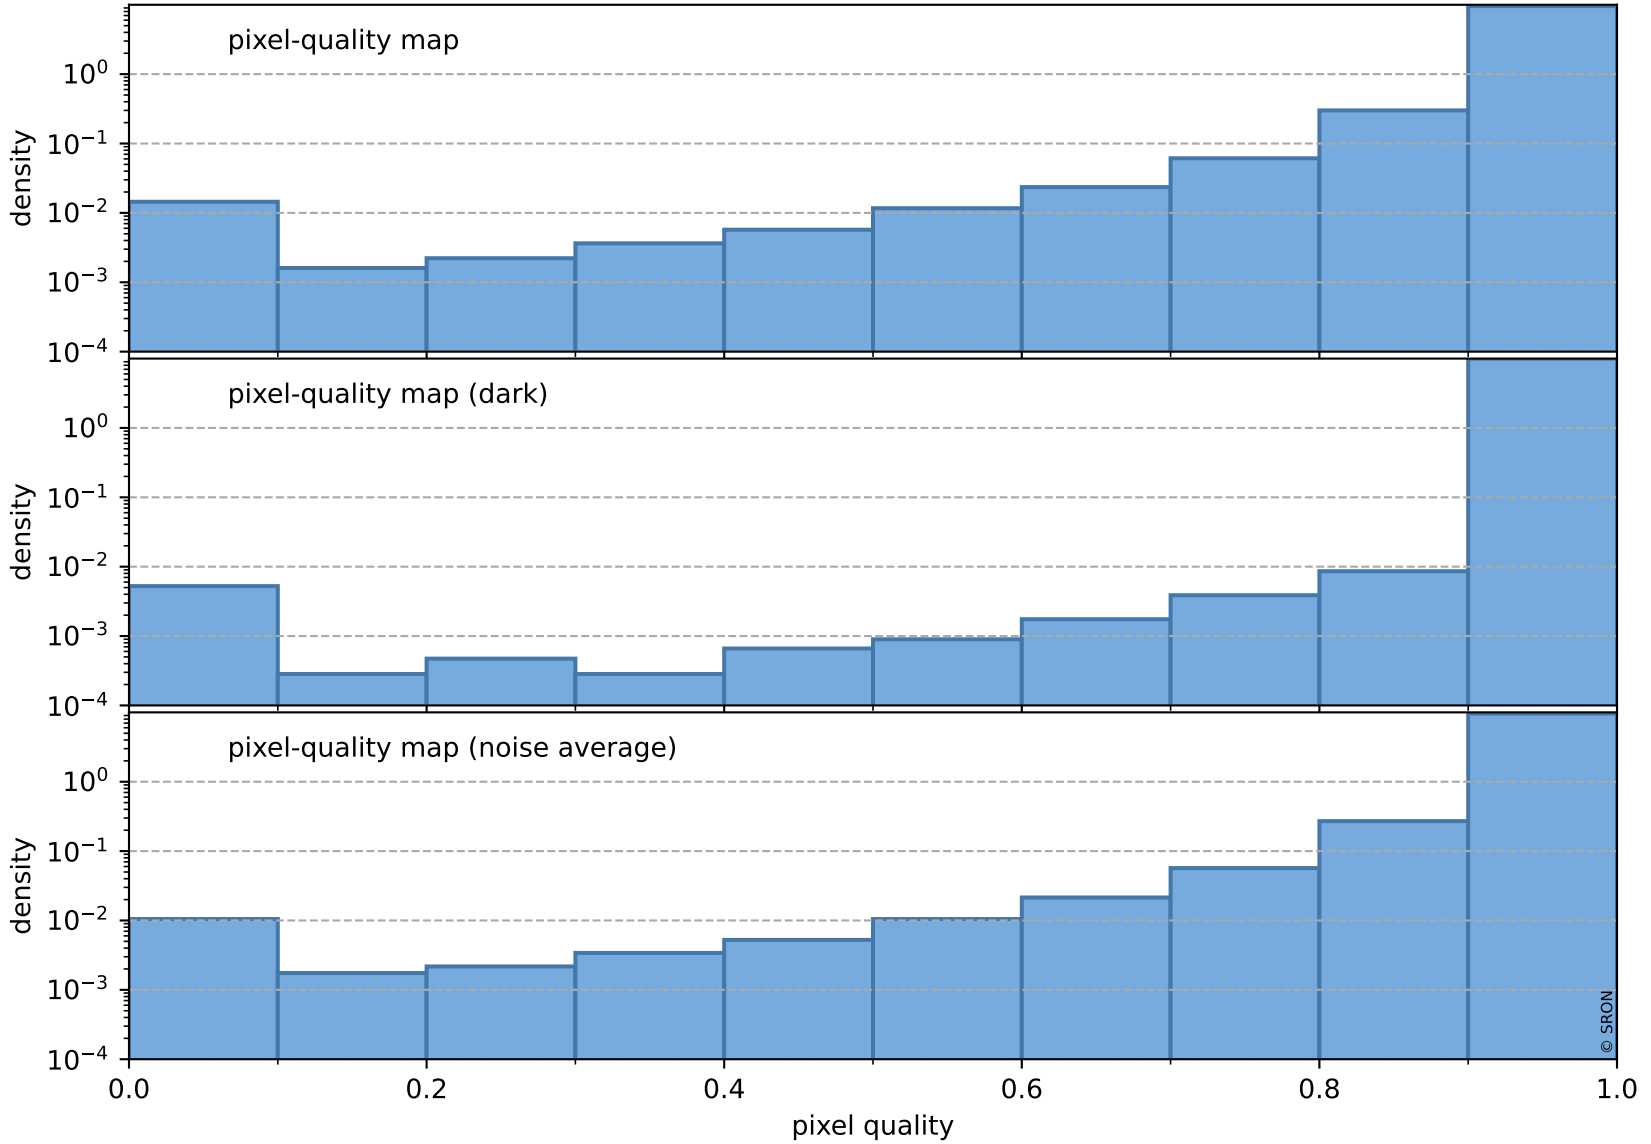

orbits : 20 in [3682, 3727]
coverage : 2018-06-30 / 2018-07-03
bad (quality < 0.8) : 2368
worst (quality < 0.1) : 222
created : 2023-08-22T07:44:42

pixel-quality map (noise average)

Tropomi SWIR pixel quality (official)

orbits : 20 in [3682, 3727]
coverage : 2018-06-30 / 2018-07-03
to good : 372
good to bad : 650
to worst : 99
created : 2023-08-22T07:44:42

total quality compared with SWIR pixel-quality CKD

Tropomi SWIR pixel quality (official)

orbits : 20 in [3682, 3727]
coverage : 2018-06-30 / 2018-07-03
created : 2023-08-22T07:44:43

Histograms of pixel-quality

Tropomi SWIR pixel quality (official) ground-tracks of Sentinel-5P

orbits : 20 in [3682, 3727]
coverage : 2018-06-30 / 2018-07-03
created : 2023-08-22T07:44:43