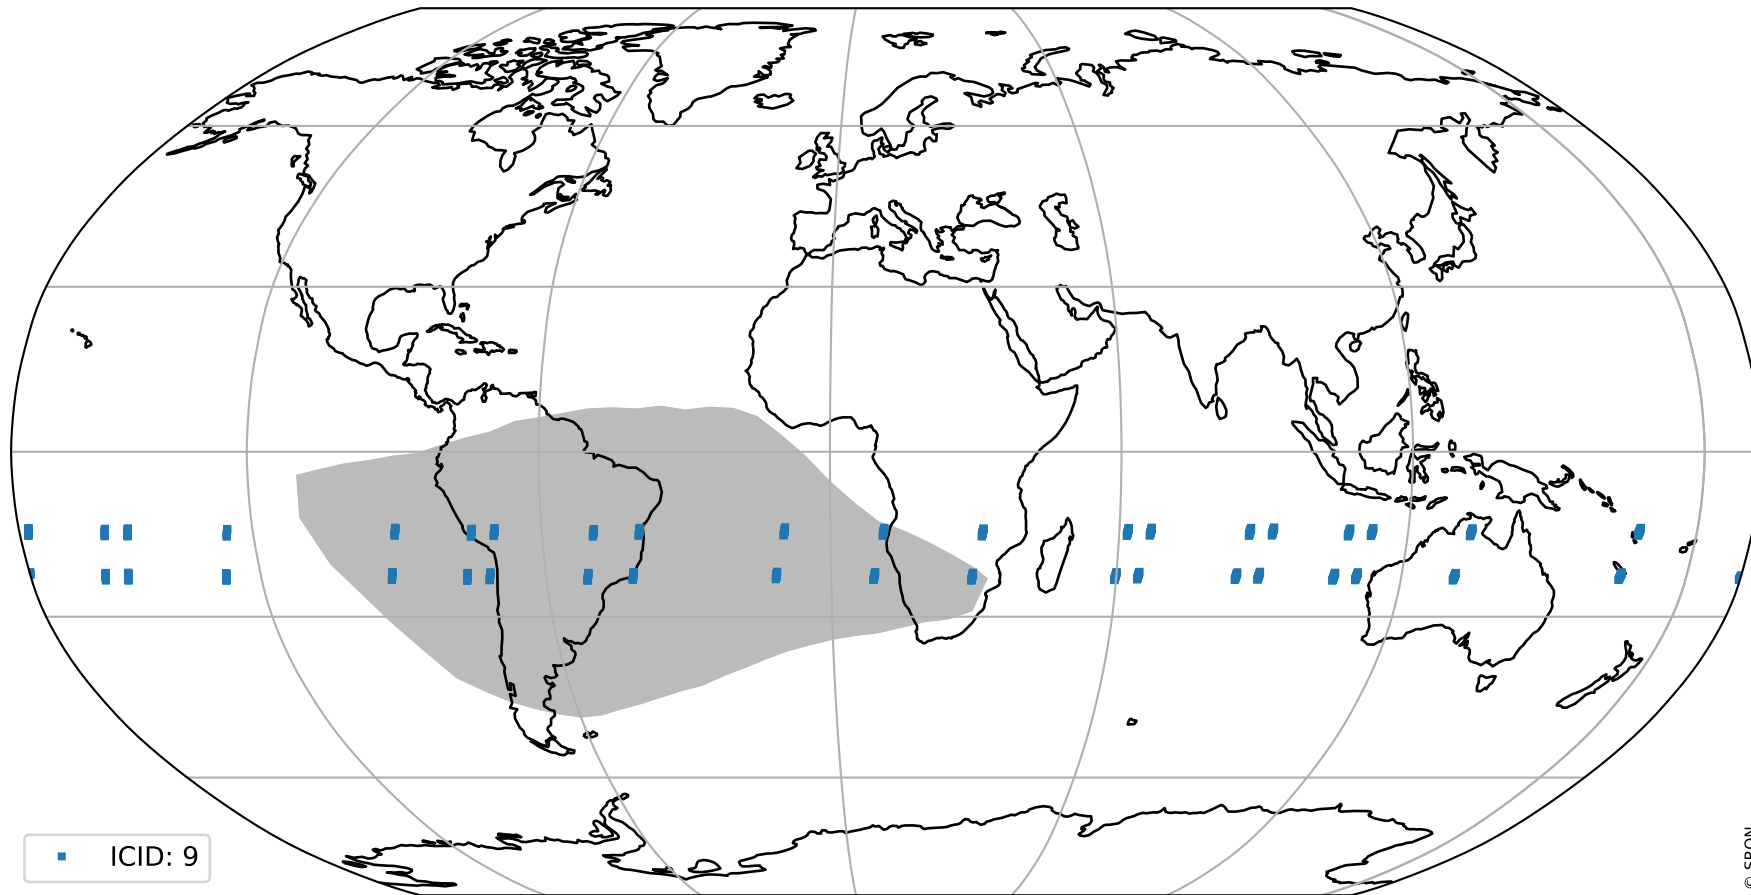

orbits : 20 in [3682, 3727]
coverage : 2018-06-30 / 2018-07-03
bad (quality < 0.8) : 2368
worst (quality < 0.1) : 222
created : 2023-08-22T07:44:42

pixel-quality map (noise average)

Tropomi SWIR pixel quality (official)

orbits : 20 in [3682, 3727]
coverage : 2018-06-30 / 2018-07-03
to good : 372
good to bad : 650
to worst : 99
created : 2023-08-22T07:44:42

total quality compared with SWIR pixel-quality CKD

Tropomi SWIR pixel quality (official)

orbits : 20 in [3682, 3727]
coverage : 2018-06-30 / 2018-07-03
created : 2023-08-22T07:44:43

Histograms of pixel-quality

Tropomi SWIR pixel quality (official) ground-tracks of Sentinel-5P

orbits : 20 in [3682, 3727]
coverage : 2018-06-30 / 2018-07-03
created : 2023-08-22T07:44:43