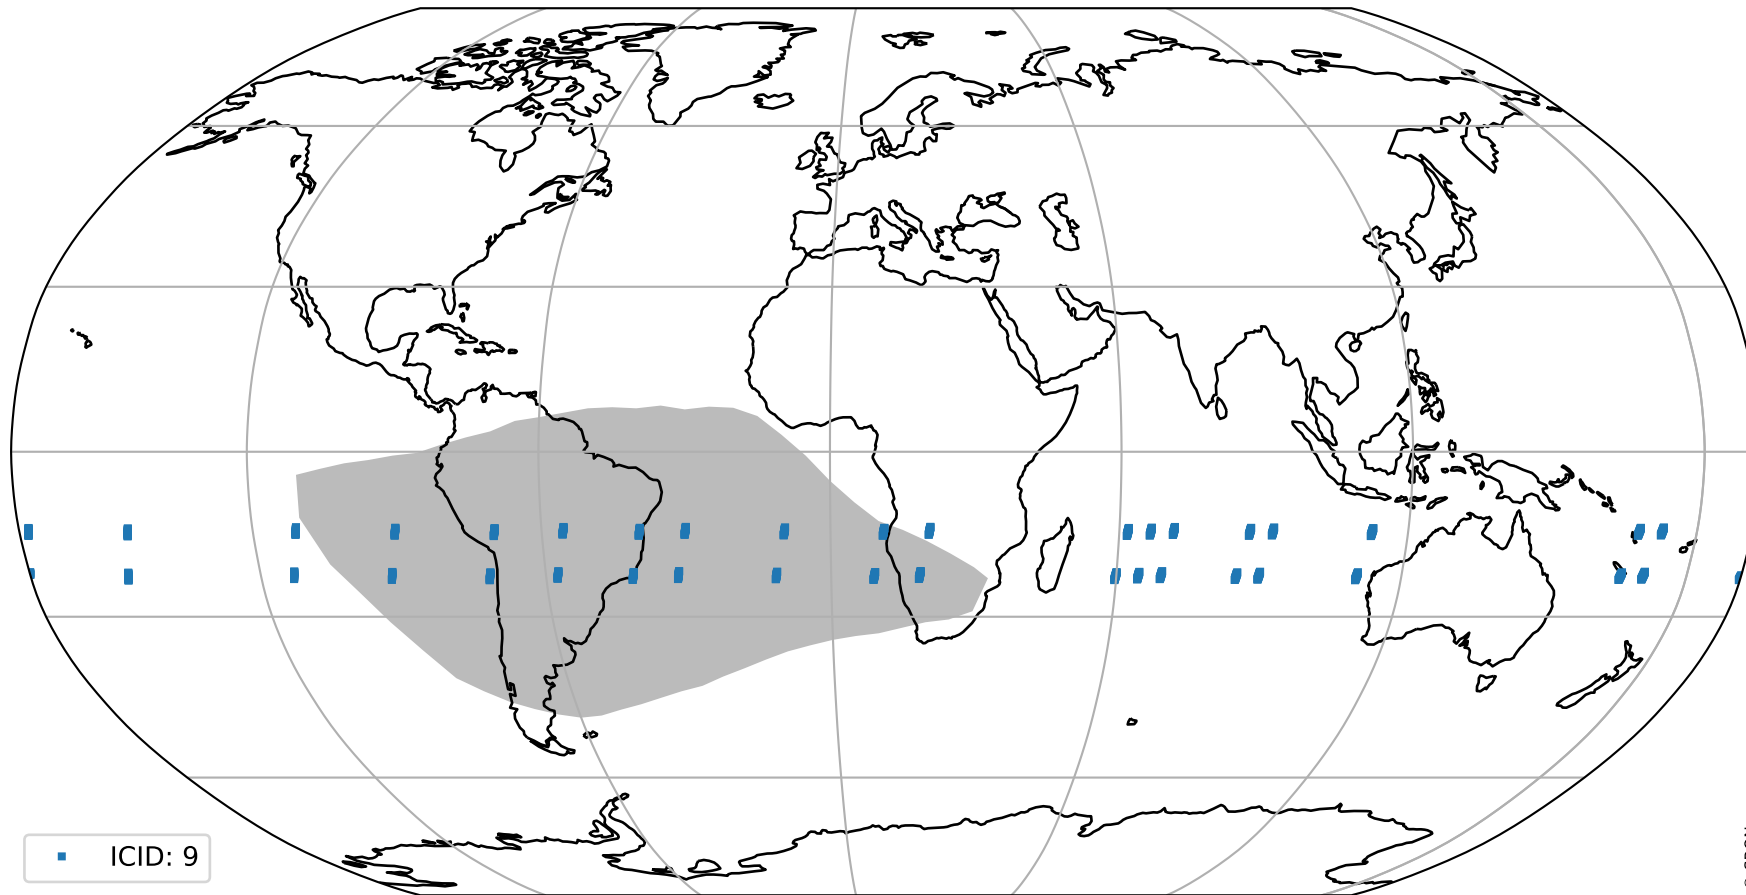

Tropomi SWIR pixel quality (official)

orbits : 19 in [3697, 3742]
coverage : 2018-07-01 / 2018-07-04
to good : 374
good to bad : 654
to worst : 100
created : 2023-08-22T07:44:45

total quality compared with SWIR pixel-quality CKD

Tropomi SWIR pixel quality (official)

orbits : 19 in [3697, 3742]
coverage : 2018-07-01 / 2018-07-04
created : 2023-08-22T07:44:45

Histograms of pixel-quality

Tropomi SWIR pixel quality (official) ground-tracks of Sentinel-5P

orbits : 19 in [3697, 3742]
coverage : 2018-07-01 / 2018-07-04
created : 2023-08-22T07:44:45

Tropomi SWIR pixel quality (official)

orbits : [2827, 3742]
coverage : 2018-04-30 / 2018-07-04
created : 2023-08-22T07:44:46