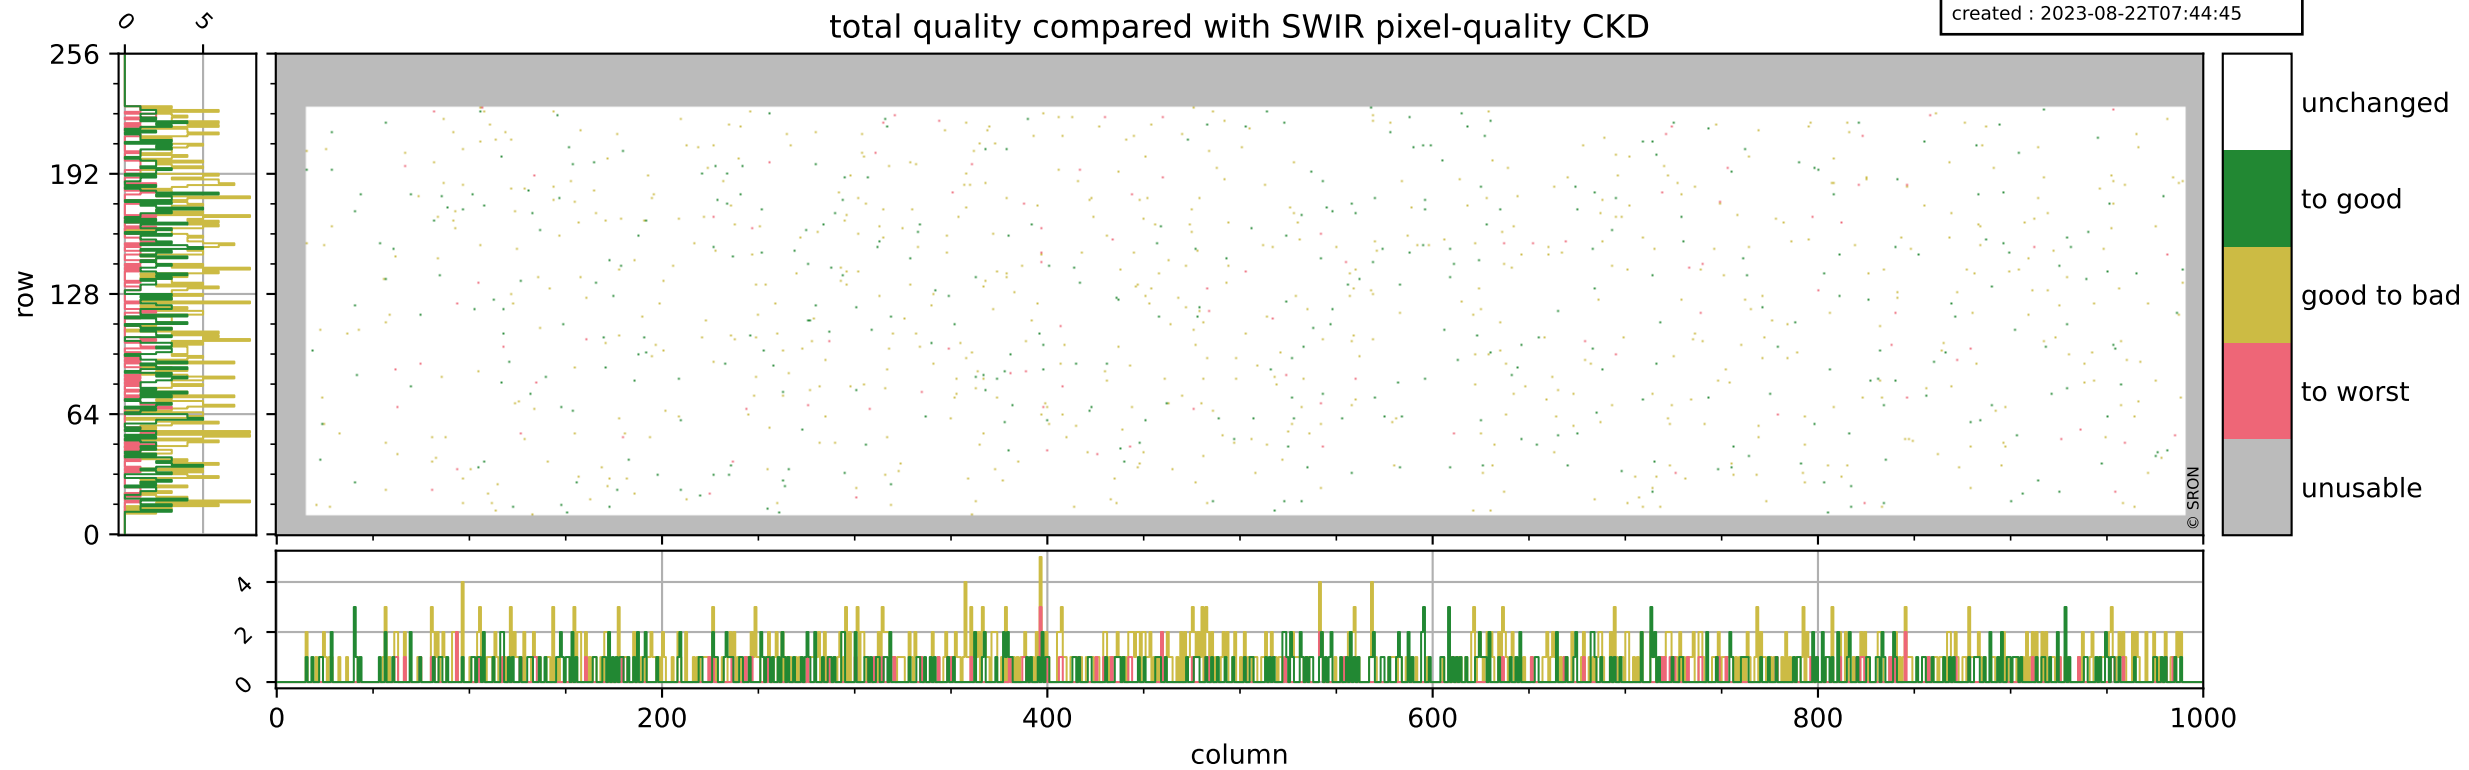

Tropomi SWIR pixel quality (official)

orbits : 19 in [3697, 3742]
coverage : 2018-07-01 / 2018-07-04
bad (quality < 0.8) : 287
worst (quality < 0.1) : 111
created : 2023-08-22T07:44:44

pixel-quality map (dark)

Tropomi SWIR pixel quality (official)

orbits : 19 in [3697, 3742]
coverage : 2018-07-01 / 2018-07-04
bad (quality < 0.8) : 2381
worst (quality < 0.1) : 224
created : 2023-08-22T07:44:44

pixel-quality map (noise average)

Tropomi SWIR pixel quality (official)

orbits : 19 in [3697, 3742]
coverage : 2018-07-01 / 2018-07-04
to good : 374
good to bad : 654
to worst : 100
created : 2023-08-22T07:44:45

total quality compared with SWIR pixel-quality CKD

Tropomi SWIR pixel quality (official)

orbits : 19 in [3697, 3742]
coverage : 2018-07-01 / 2018-07-04
created : 2023-08-22T07:44:45

Histograms of pixel-quality

Tropomi SWIR pixel quality (official) ground-tracks of Sentinel-5P