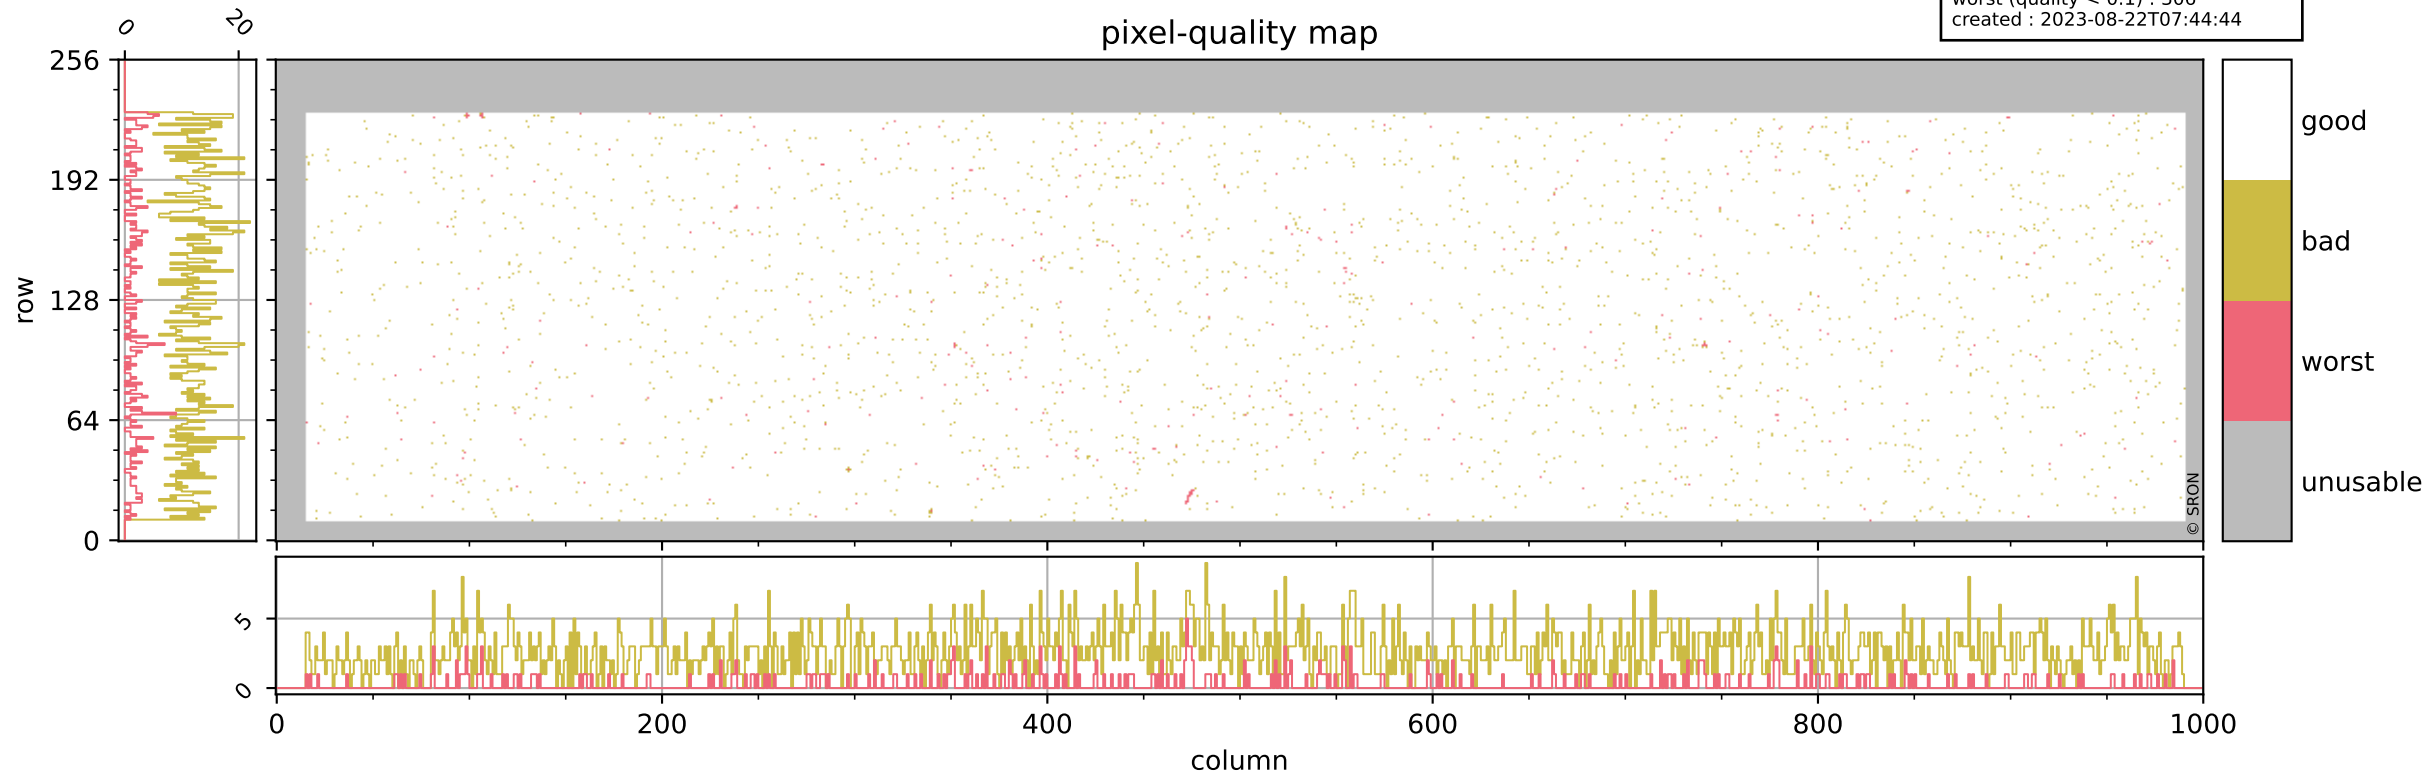

Tropomi SWIR pixel quality (official)

orbits : 19 in [3697, 3742]
coverage : 2018-07-01 / 2018-07-04
bad (quality < 0.8) : 2632
worst (quality < 0.1) : 306
created : 2023-08-22T07:44:44

pixel-quality map

Tropomi SWIR pixel quality (official)

orbits : 19 in [3697, 3742]
coverage : 2018-07-01 / 2018-07-04
bad (quality < 0.8) : 287
worst (quality < 0.1) : 111
created : 2023-08-22T07:44:44

pixel-quality map (dark)

Tropomi SWIR pixel quality (official)

orbits : 19 in [3697, 3742]
coverage : 2018-07-01 / 2018-07-04
bad (quality < 0.8) : 2381
worst (quality < 0.1) : 224
created : 2023-08-22T07:44:44

pixel-quality map (noise average)

Tropomi SWIR pixel quality (official)

orbits : 19 in [3697, 3742]
coverage : 2018-07-01 / 2018-07-04
created : 2023-08-22T07:44:45

Histograms of pixel-quality

Tropomi SWIR pixel quality (official) ground-tracks of Sentinel-5P