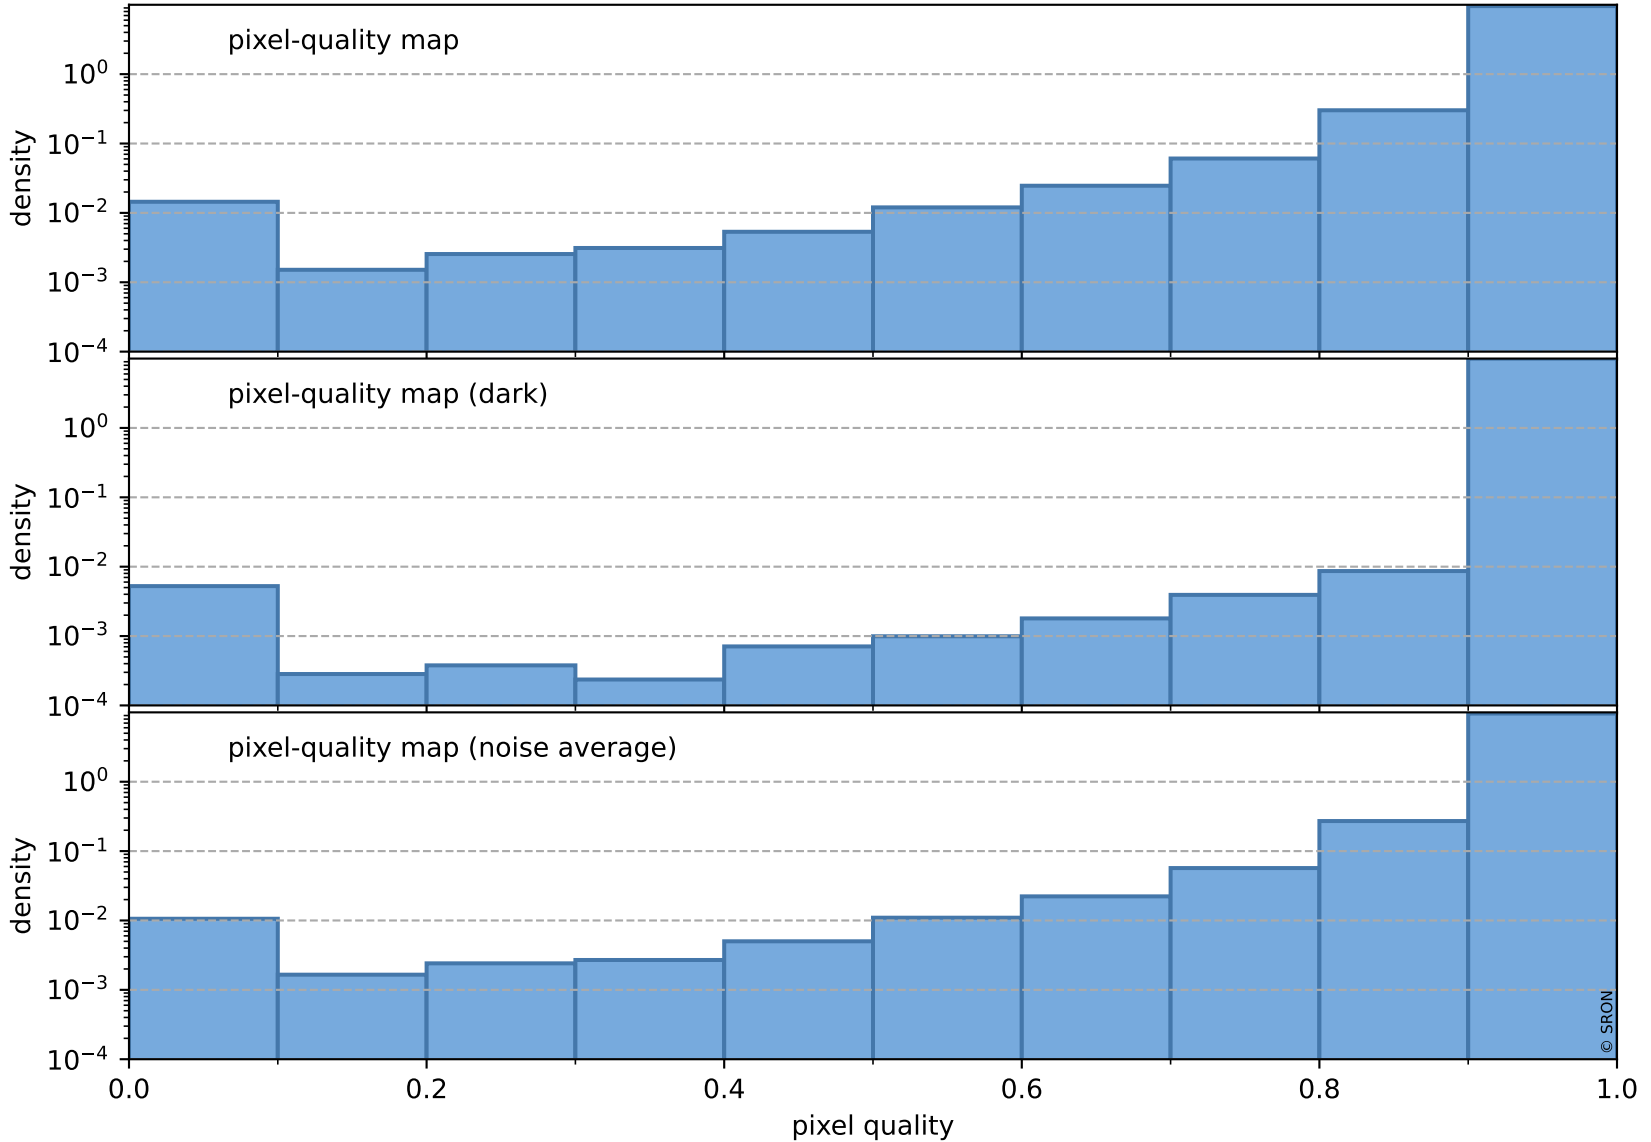

Tropomi SWIR pixel quality (official)

orbits : 19 in [3697, 3742]
coverage : 2018-07-01 / 2018-07-04
to good : 374
good to bad : 654
to worst : 100
created : 2023-08-22T07:44:45

total quality compared with SWIR pixel-quality CKD

Tropomi SWIR pixel quality (official)

orbits : 19 in [3697, 3742]
coverage : 2018-07-01 / 2018-07-04
created : 2023-08-22T07:44:45

Histograms of pixel-quality

Tropomi SWIR pixel quality (official) ground-tracks of Sentinel-5P

orbits : 19 in [3697, 3742]
coverage : 2018-07-01 / 2018-07-04
created : 2023-08-22T07:44:45

Tropomi SWIR pixel quality (official)

orbits : [2827, 3742]
coverage : 2018-04-30 / 2018-07-04
created : 2023-08-22T07:44:46