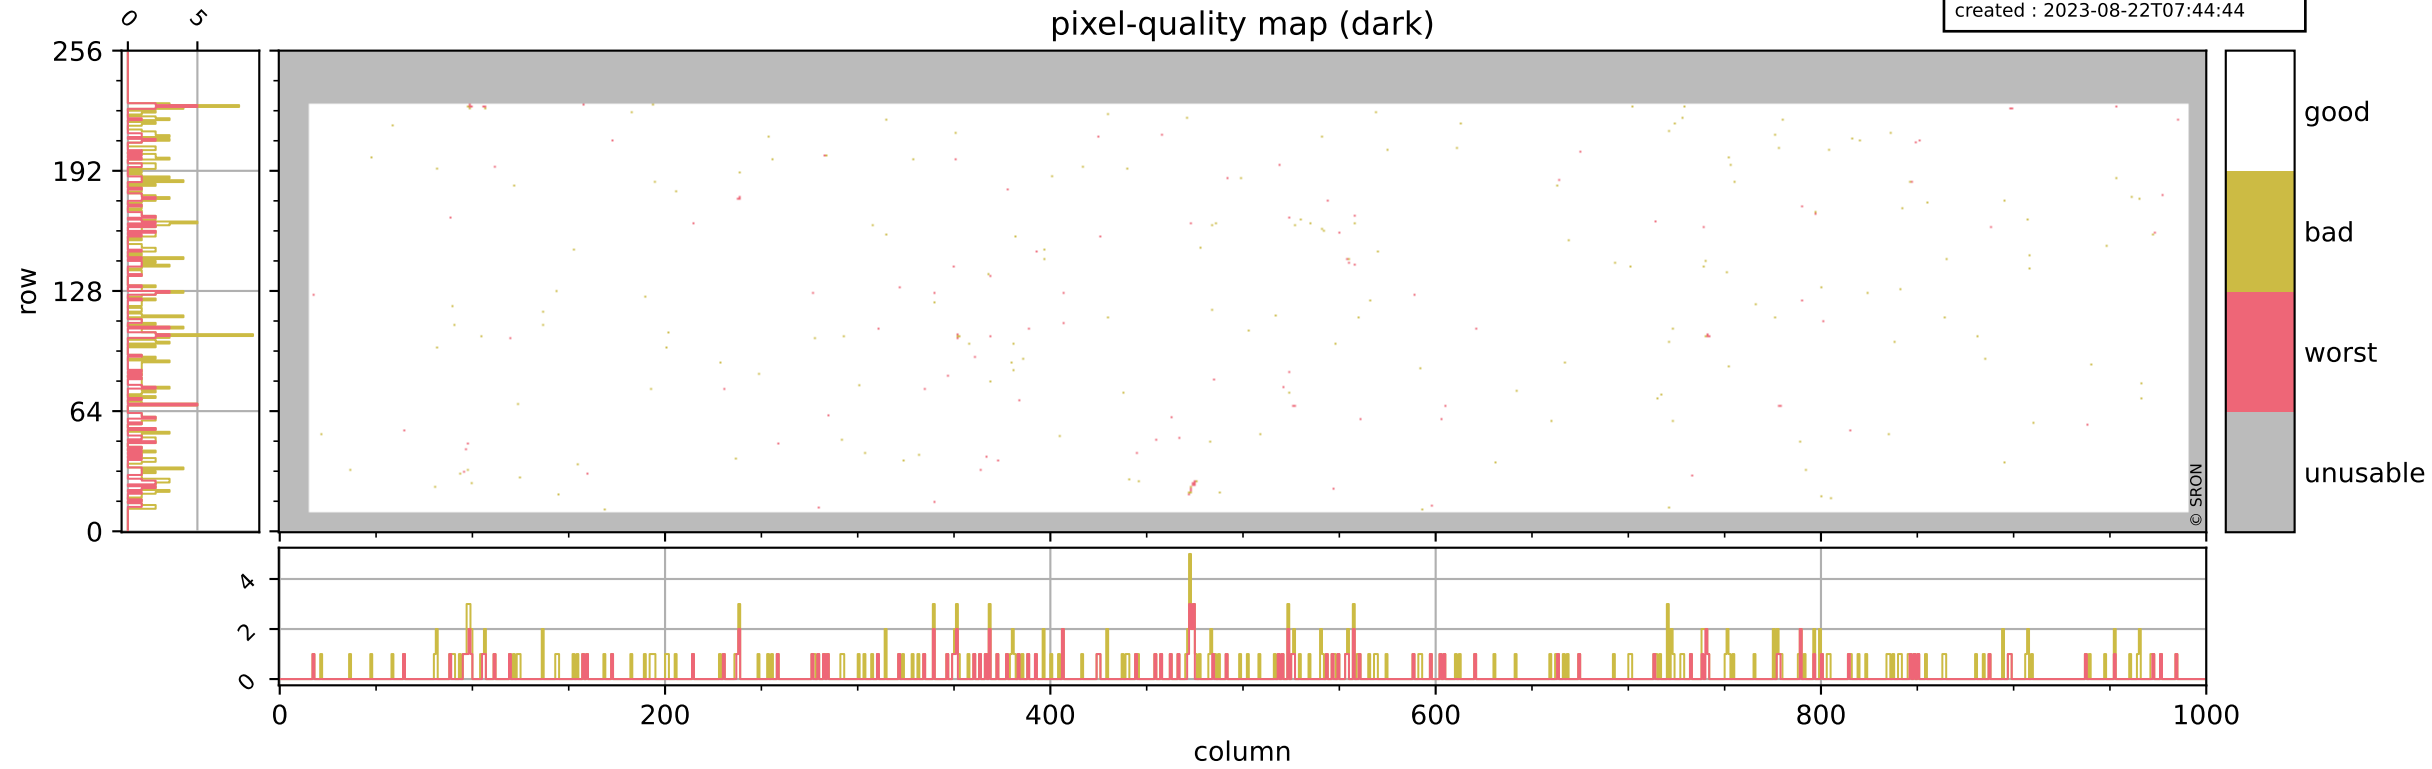

Tropomi SWIR pixel quality (official)

orbits : 19 in [3697, 3742]
coverage : 2018-07-01 / 2018-07-04
bad (quality < 0.8) : 2632
worst (quality < 0.1) : 306
created : 2023-08-22T07:44:44

pixel-quality map

Tropomi SWIR pixel quality (official)

orbits : 19 in [3697, 3742]
coverage : 2018-07-01 / 2018-07-04
bad (quality < 0.8) : 287
worst (quality < 0.1) : 111
created : 2023-08-22T07:44:44

pixel-quality map (dark)

Tropomi SWIR pixel quality (official)

orbits : 19 in [3697, 3742]
coverage : 2018-07-01 / 2018-07-04
bad (quality < 0.8) : 2381
worst (quality < 0.1) : 224
created : 2023-08-22T07:44:44

pixel-quality map (noise average)

Tropomi SWIR pixel quality (official)

orbits : 19 in [3697, 3742]
coverage : 2018-07-01 / 2018-07-04
created : 2023-08-22T07:44:45

Histograms of pixel-quality

Tropomi SWIR pixel quality (official) ground-tracks of Sentinel-5P