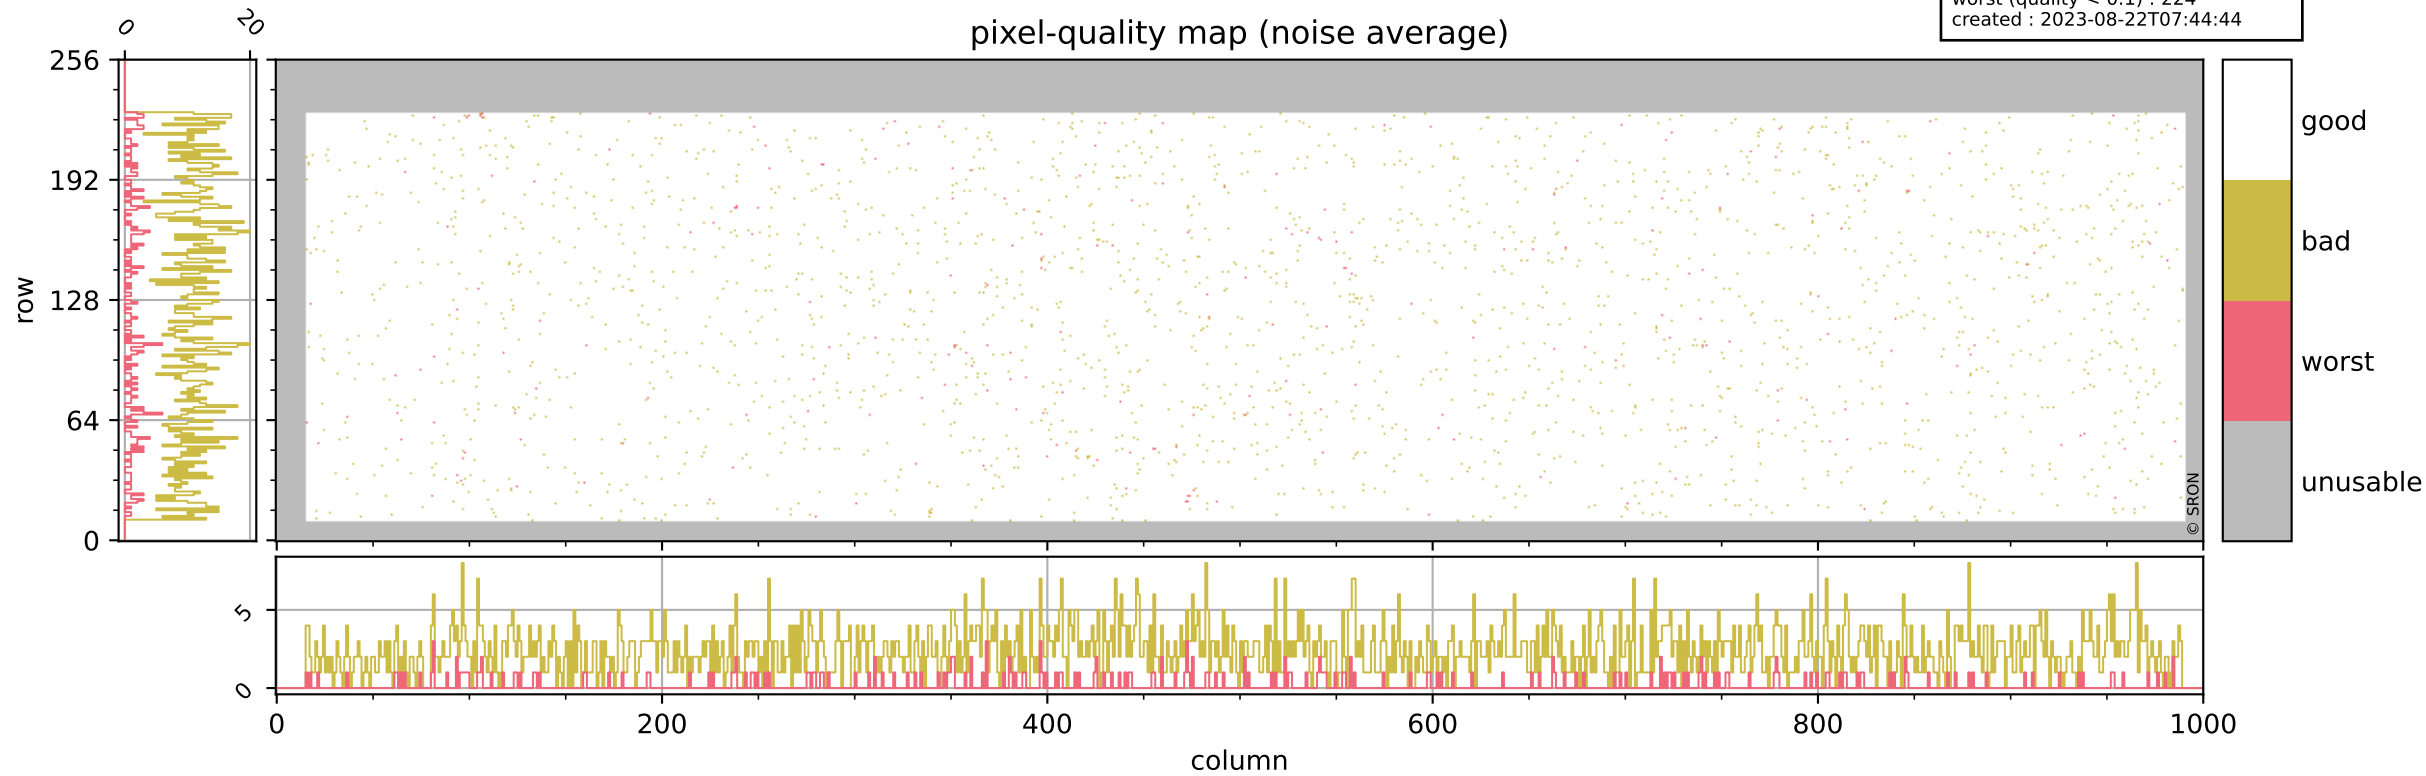

Tropomi SWIR pixel quality (official)

orbits : 19 in [3697, 3742]
coverage : 2018-07-01 / 2018-07-04
bad (quality < 0.8) : 287
worst (quality < 0.1) : 111
created : 2023-08-22T07:44:44

pixel-quality map (dark)

Tropomi SWIR pixel quality (official)

orbits : 19 in [3697, 3742]
coverage : 2018-07-01 / 2018-07-04
bad (quality < 0.8) : 2381
worst (quality < 0.1) : 224
created : 2023-08-22T07:44:44

pixel-quality map (noise average)

Tropomi SWIR pixel quality (official)

orbits : 19 in [3697, 3742]
coverage : 2018-07-01 / 2018-07-04
to good : 374
good to bad : 654
to worst : 100
created : 2023-08-22T07:44:45

total quality compared with SWIR pixel-quality CKD

Tropomi SWIR pixel quality (official)

orbits : 19 in [3697, 3742]
coverage : 2018-07-01 / 2018-07-04
created : 2023-08-22T07:44:45

Histograms of pixel-quality

Tropomi SWIR pixel quality (official) ground-tracks of Sentinel-5P