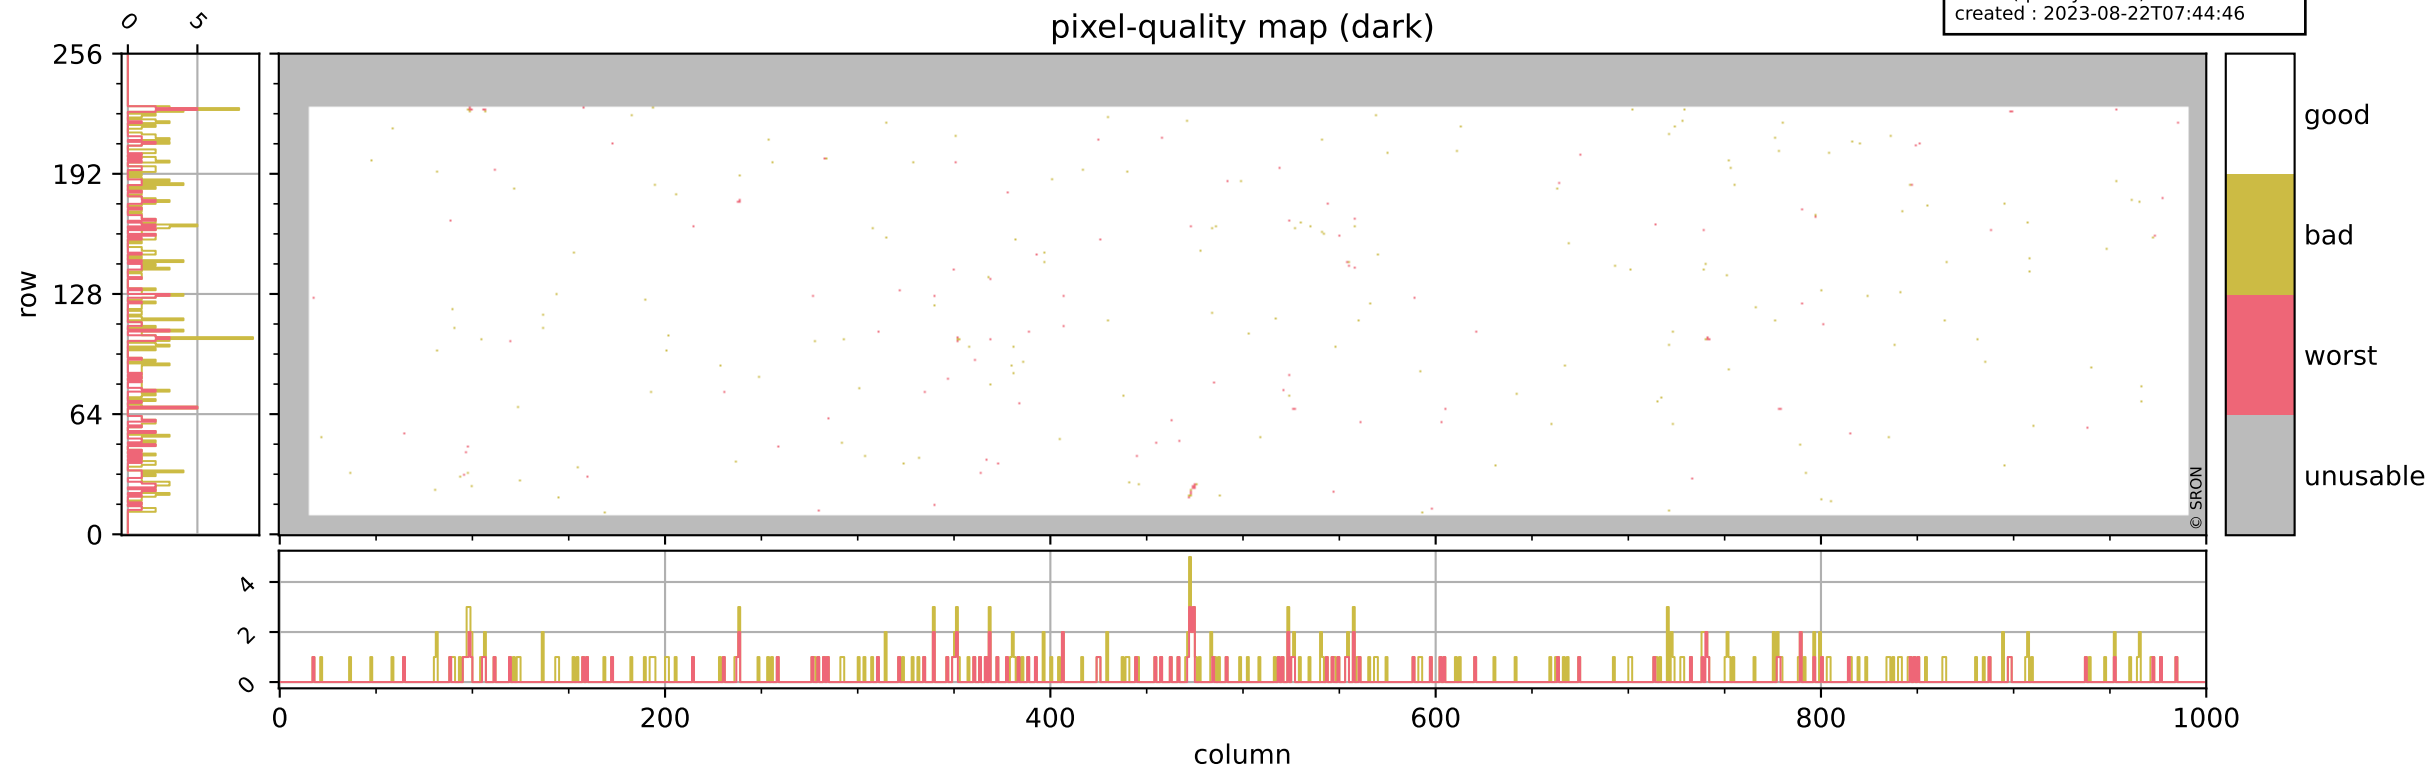

# Tropomi SWIR pixel quality (official)

orbits : 19 in [3712, 3757]  
coverage : 2018-07-02 / 2018-07-05  
bad (quality < 0.8) : 2629  
worst (quality < 0.1) : 304  
created : 2023-08-22T07:44:46

## pixel-quality map

# Tropomi SWIR pixel quality (official)

orbits : 19 in [3712, 3757]  
coverage : 2018-07-02 / 2018-07-05  
bad (quality < 0.8) : 286  
worst (quality < 0.1) : 111  
created : 2023-08-22T07:44:46

# Tropomi SWIR pixel quality (official)

orbits : 19 in [3712, 3757]  
coverage : 2018-07-02 / 2018-07-05  
bad (quality < 0.8) : 2372  
worst (quality < 0.1) : 221  
created : 2023-08-22T07:44:46