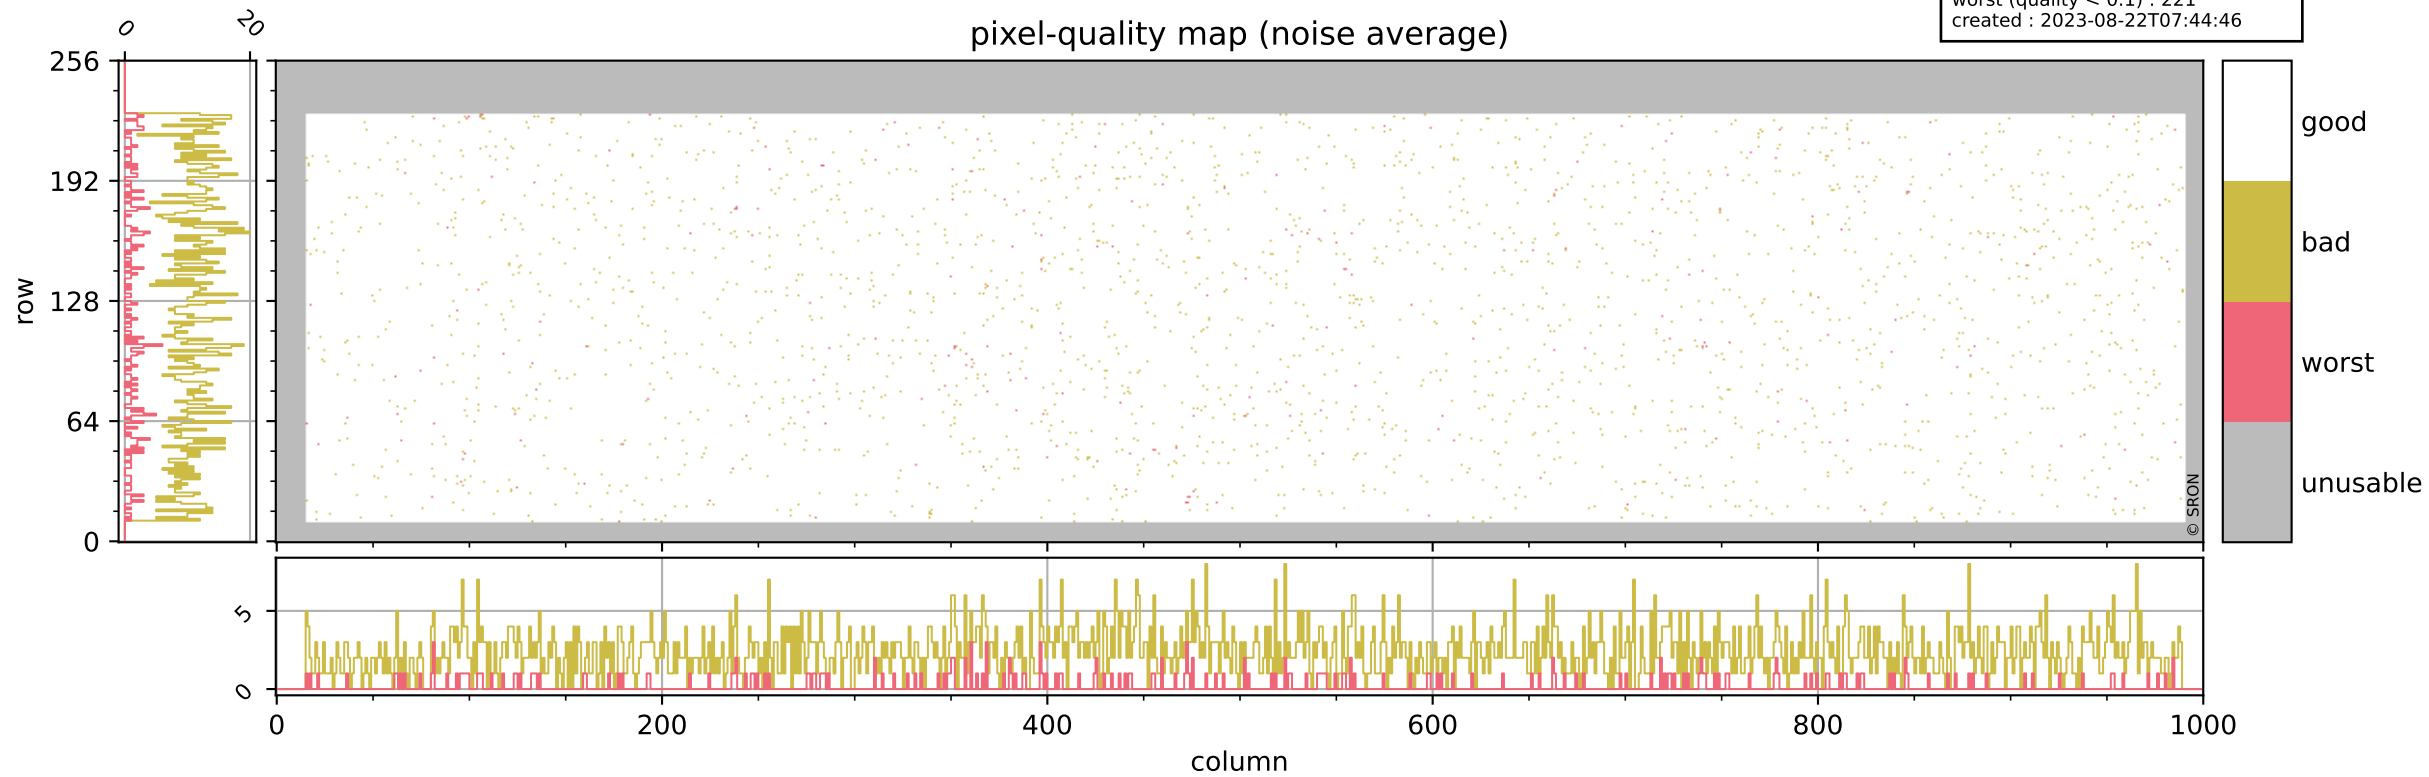

# Tropomi SWIR pixel quality (official)

orbits : 19 in [3712, 3757]  
coverage : 2018-07-02 / 2018-07-05  
bad (quality < 0.8) : 2629  
worst (quality < 0.1) : 304  
created : 2023-08-22T07:44:46

## pixel-quality map

# Tropomi SWIR pixel quality (official)

orbits : 19 in [3712, 3757]  
coverage : 2018-07-02 / 2018-07-05  
bad (quality < 0.8) : 286  
worst (quality < 0.1) : 111  
created : 2023-08-22T07:44:46

# Tropomi SWIR pixel quality (official)

orbits : 19 in [3712, 3757]  
coverage : 2018-07-02 / 2018-07-05  
bad (quality < 0.8) : 2372  
worst (quality < 0.1) : 221  
created : 2023-08-22T07:44:46