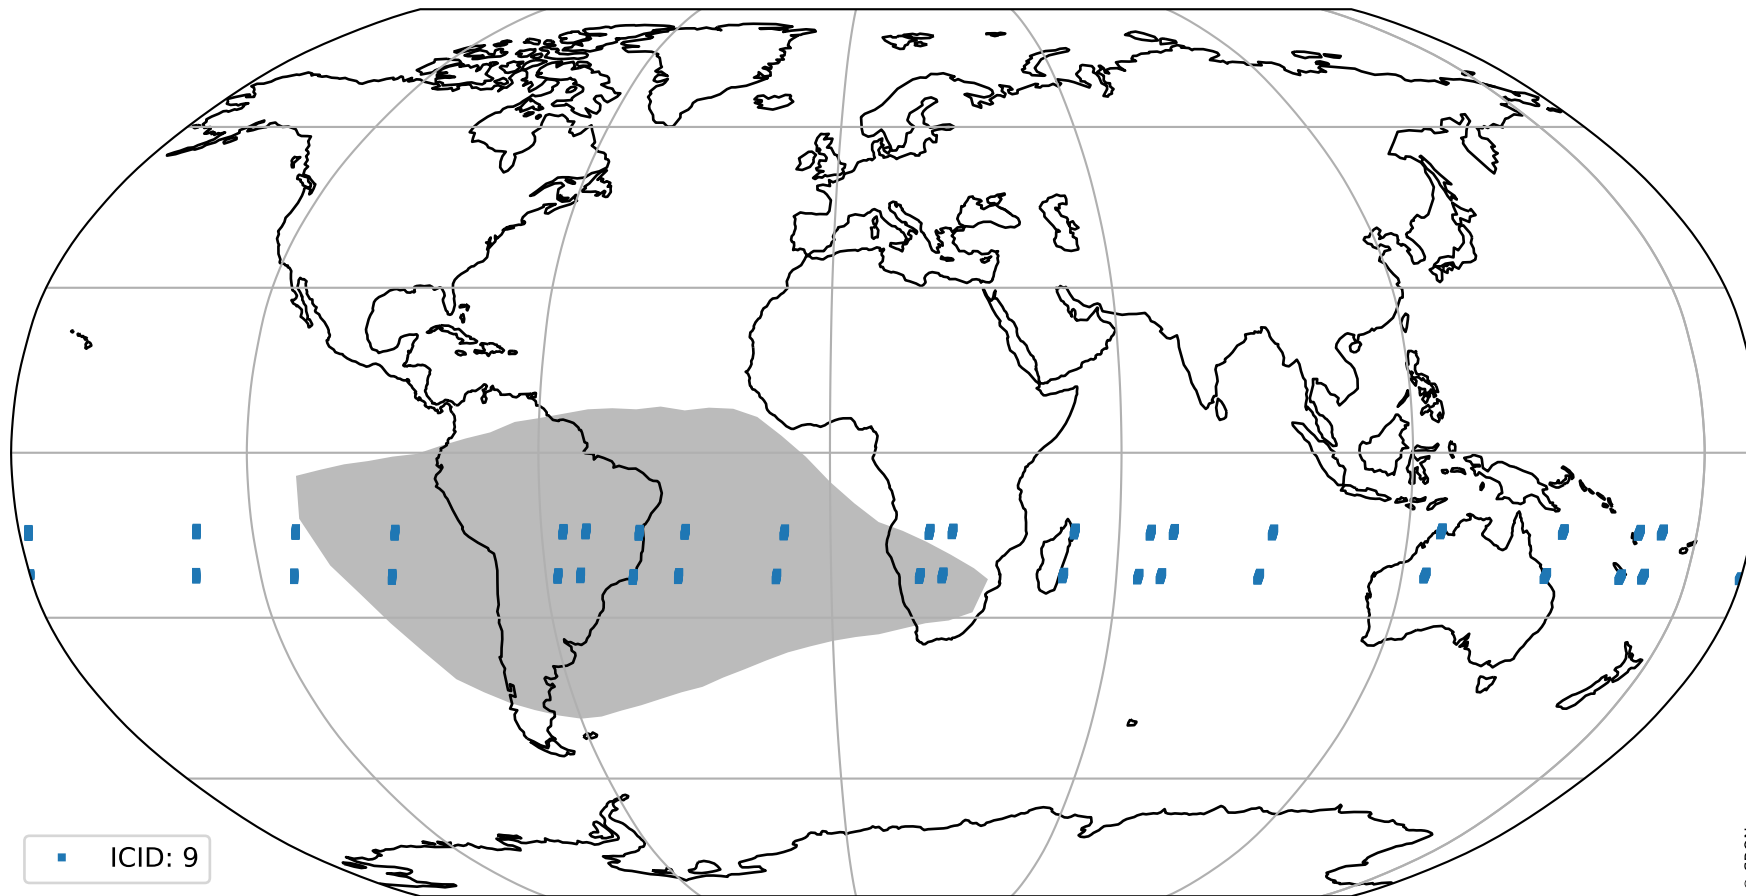

# Tropomi SWIR pixel quality (official)

orbits : 19 in [3712, 3757]  
coverage : 2018-07-02 / 2018-07-05  
created : 2023-08-22T07:44:47

## Histograms of pixel-quality

# Tropomi SWIR pixel quality (official) ground-tracks of Sentinel-5P

orbits : 19 in [3712, 3757]  
coverage : 2018-07-02 / 2018-07-05  
created : 2023-08-22T07:44:48