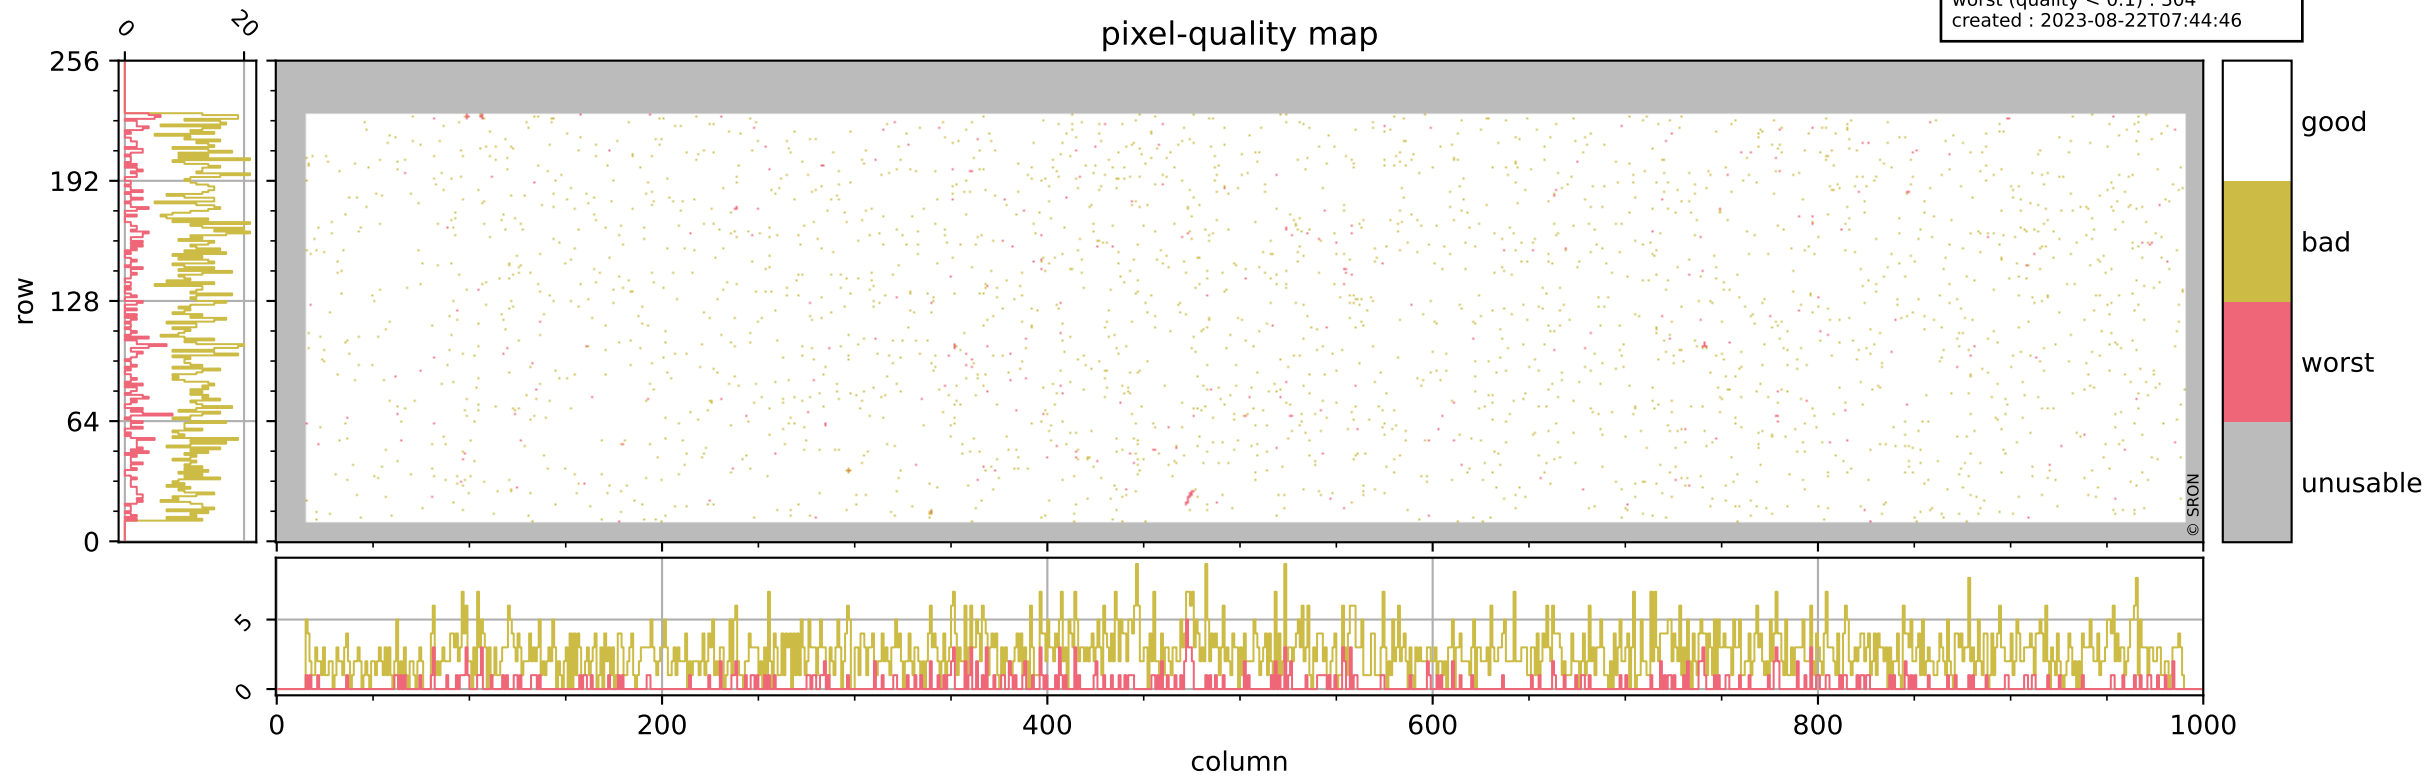

# Tropomi SWIR pixel quality (official)

orbits : 19 in [3712, 3757]  
coverage : 2018-07-02 / 2018-07-05  
bad (quality < 0.8) : 2629  
worst (quality < 0.1) : 304  
created : 2023-08-22T07:44:46

## pixel-quality map

# Tropomi SWIR pixel quality (official)

orbits : 19 in [3712, 3757]  
coverage : 2018-07-02 / 2018-07-05  
bad (quality < 0.8) : 286  
worst (quality < 0.1) : 111  
created : 2023-08-22T07:44:46

# Tropomi SWIR pixel quality (official)

orbits : 19 in [3712, 3757]  
coverage : 2018-07-02 / 2018-07-05  
bad (quality < 0.8) : 2372  
worst (quality < 0.1) : 221  
created : 2023-08-22T07:44:46