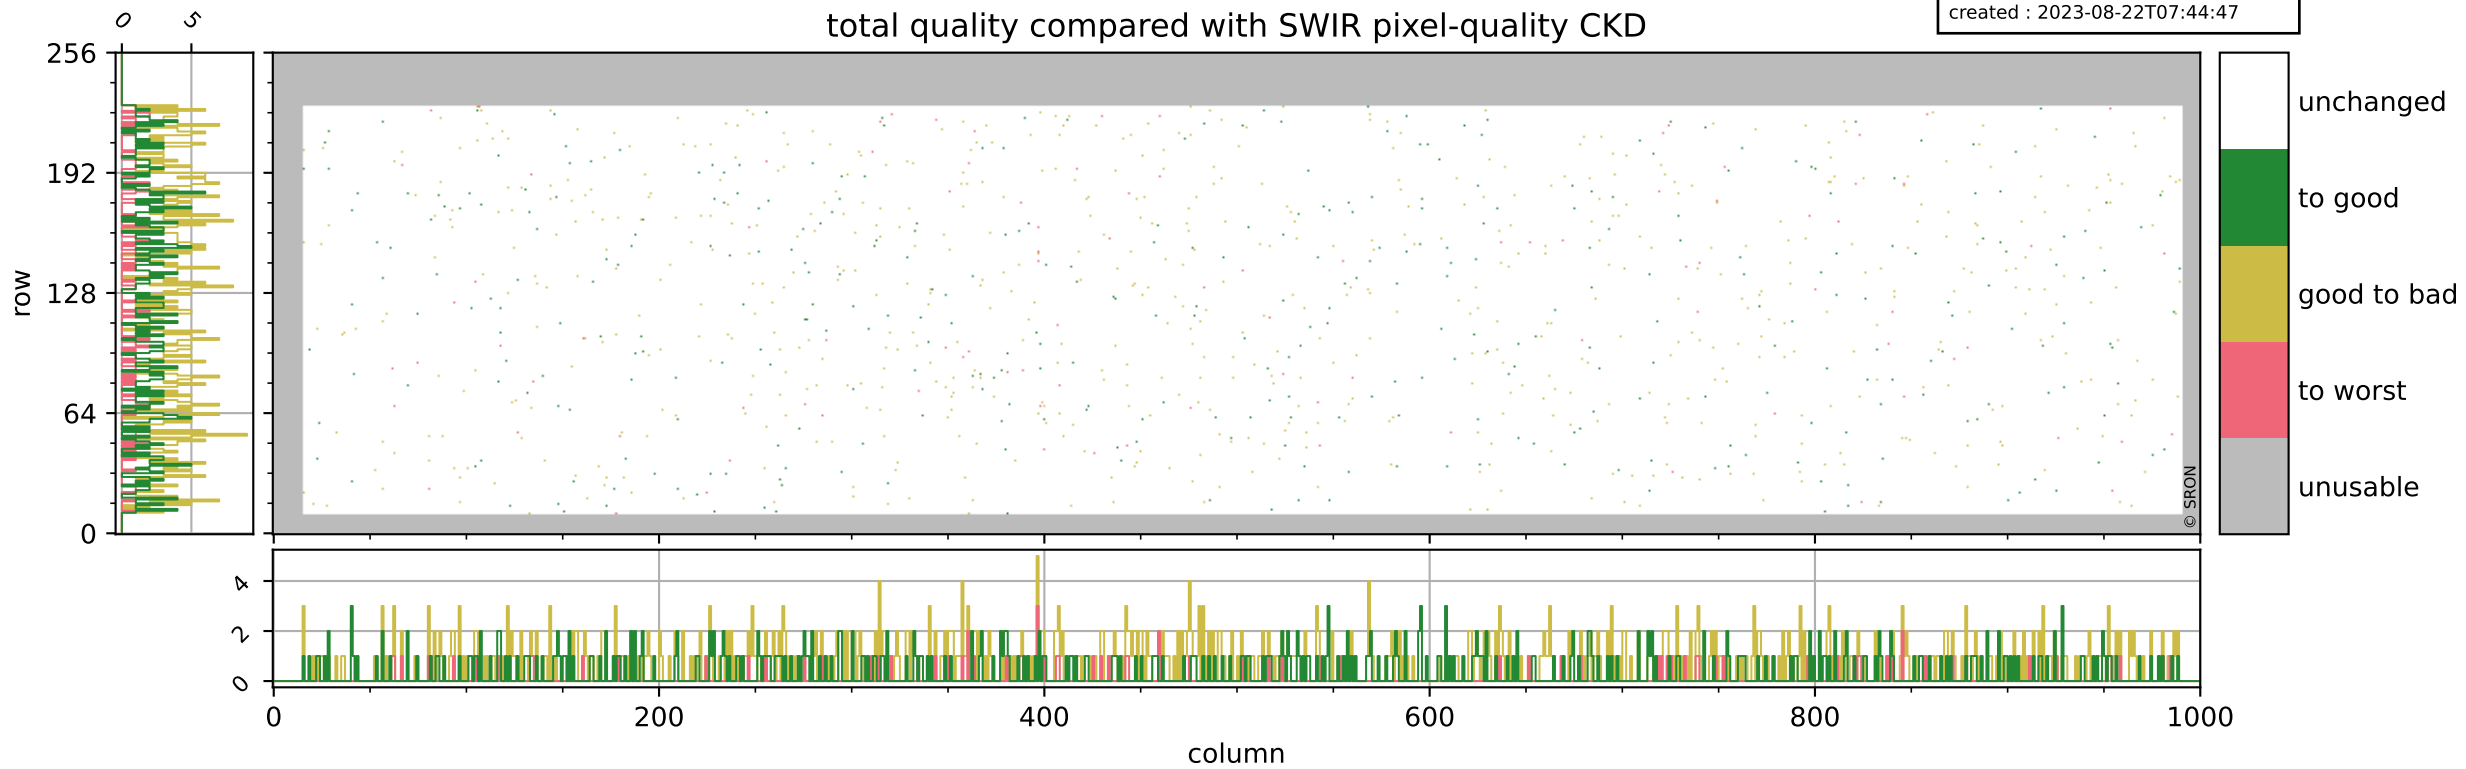

# Tropomi SWIR pixel quality (official)

orbits : 19 in [3712, 3757]  
coverage : 2018-07-02 / 2018-07-05  
bad (quality < 0.8) : 286  
worst (quality < 0.1) : 111  
created : 2023-08-22T07:44:46

# Tropomi SWIR pixel quality (official)

orbits : 19 in [3712, 3757]  
coverage : 2018-07-02 / 2018-07-05  
bad (quality < 0.8) : 2372  
worst (quality < 0.1) : 221  
created : 2023-08-22T07:44:46

# Tropomi SWIR pixel quality (official)

orbits : 19 in [3712, 3757]  
coverage : 2018-07-02 / 2018-07-05  
to good : 370  
good to bad : 651  
to worst : 97  
created : 2023-08-22T07:44:47

## total quality compared with SWIR pixel-quality CKD