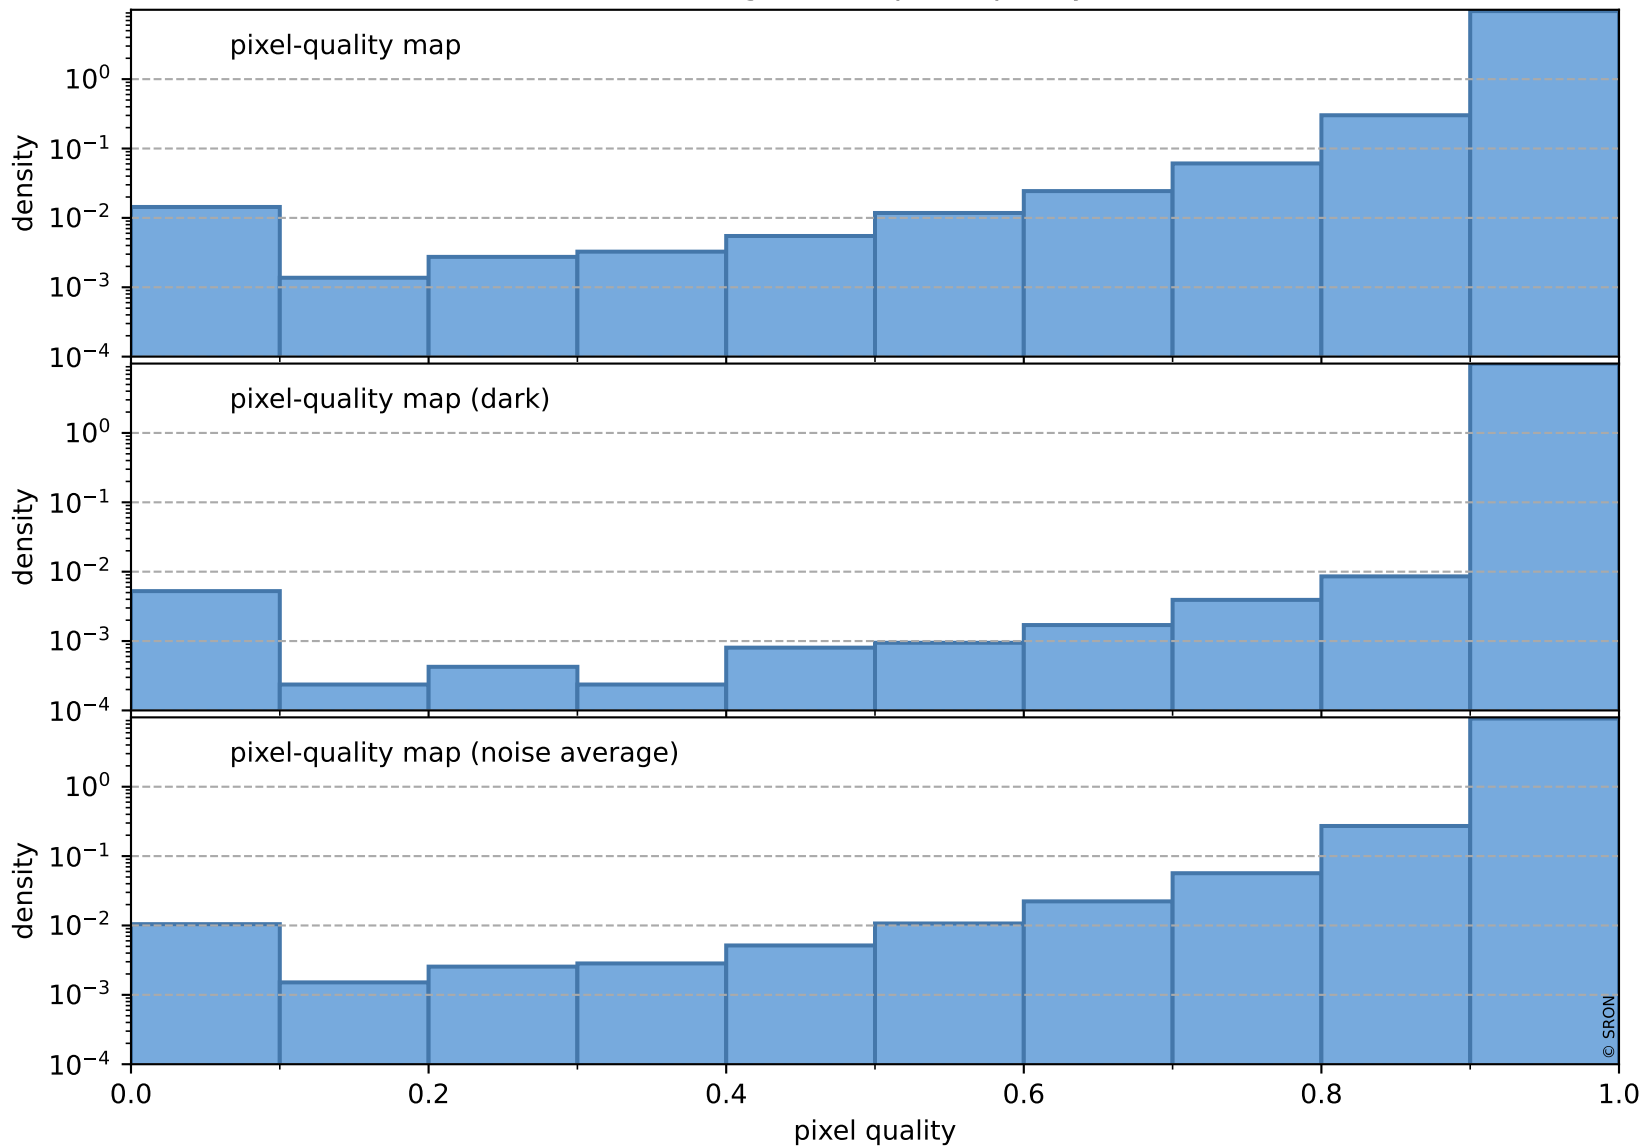

Tropomi SWIR pixel quality (official)

orbits : 19 in [3712, 3757]
coverage : 2018-07-02 / 2018-07-05
created : 2023-08-22T07:44:47

Histograms of pixel-quality