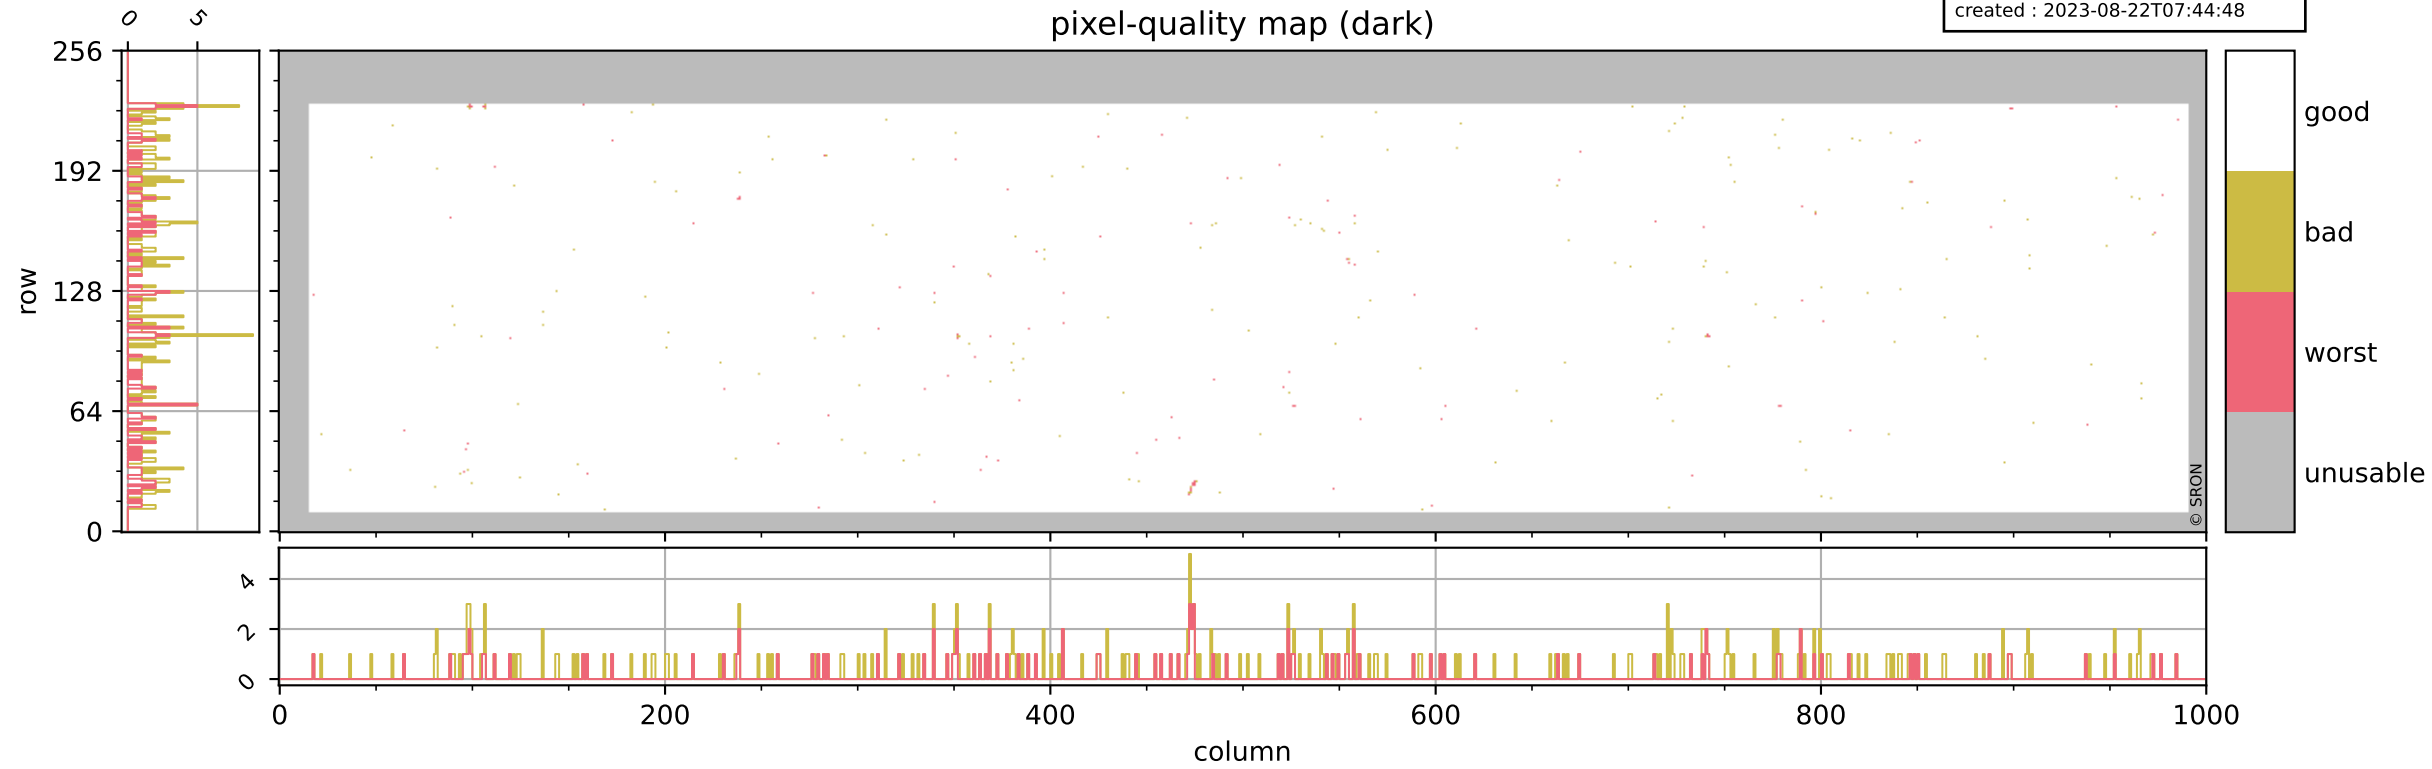

# Tropomi SWIR pixel quality (official)

orbits : 18 in [3727, 3772]  
coverage : 2018-07-03 / 2018-07-06  
bad (quality < 0.8) : 2630  
worst (quality < 0.1) : 293  
created : 2023-08-22T07:44:48

## pixel-quality map

# Tropomi SWIR pixel quality (official)

orbits : 18 in [3727, 3772]  
coverage : 2018-07-03 / 2018-07-06  
bad (quality < 0.8) : 285  
worst (quality < 0.1) : 111  
created : 2023-08-22T07:44:48

## pixel-quality map (dark)