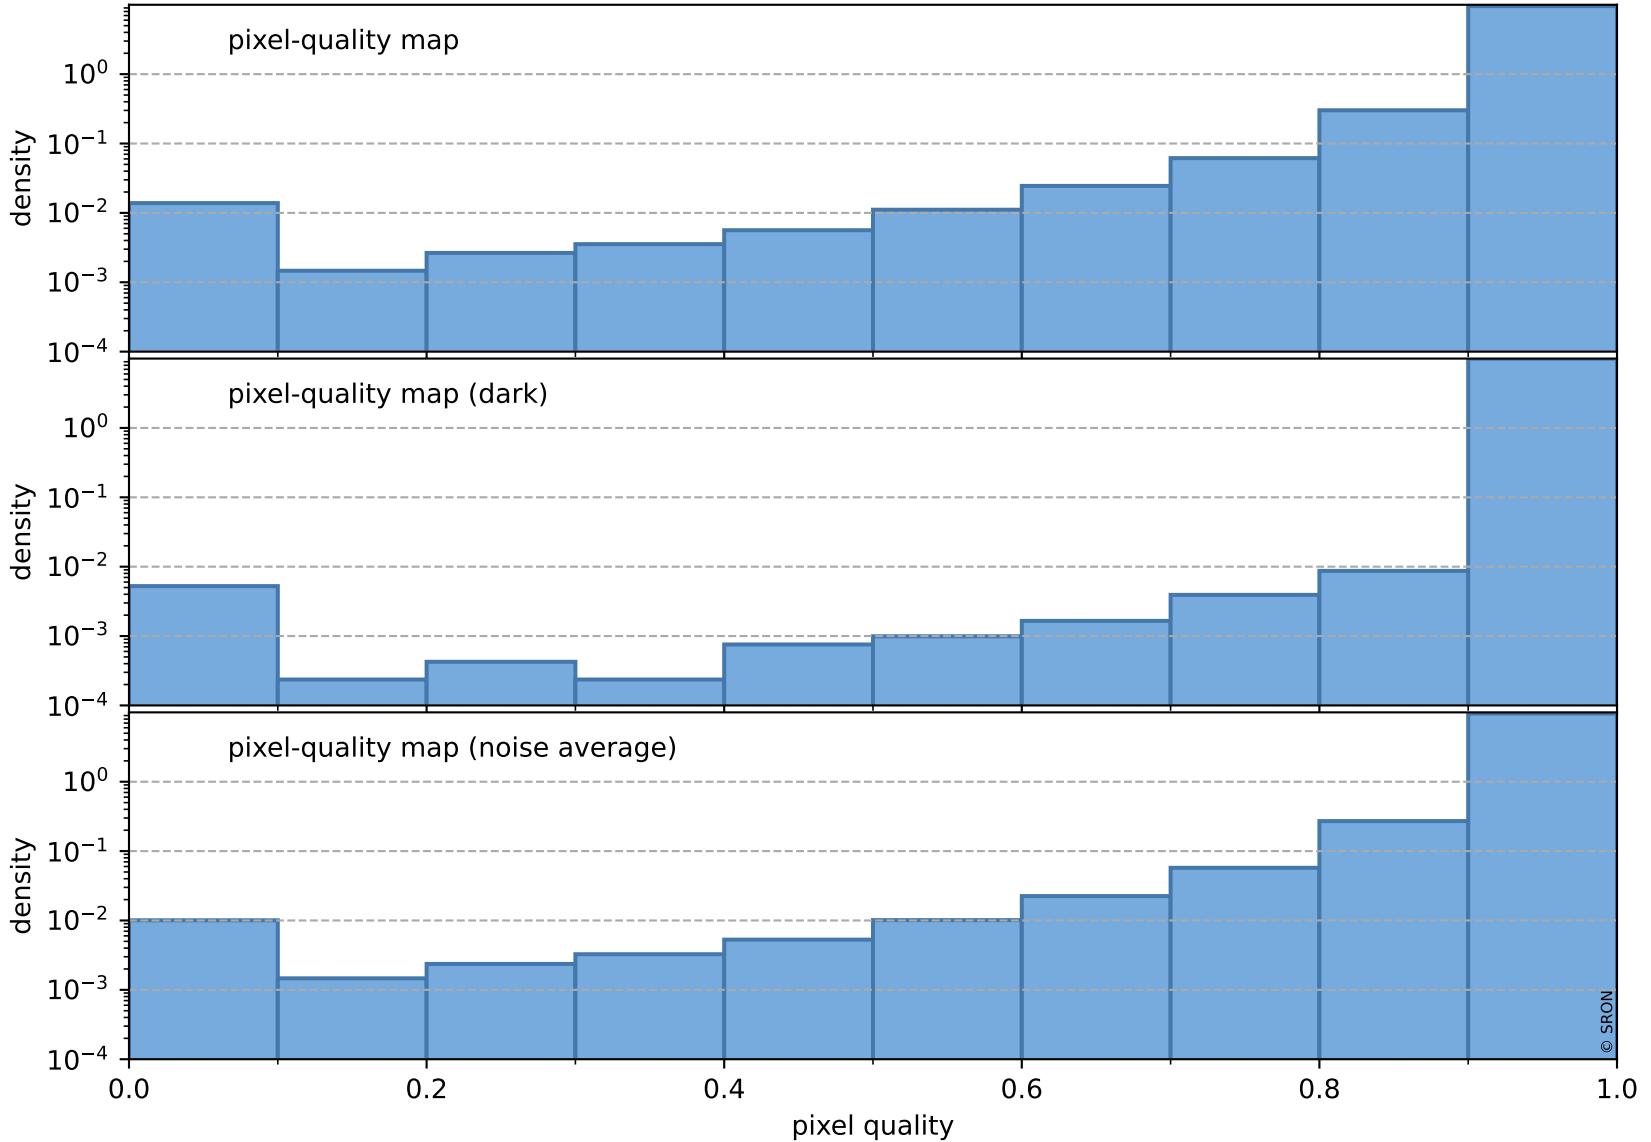

Tropomi SWIR pixel quality (official)

orbits : 18 in [3727, 3772]
coverage : 2018-07-03 / 2018-07-06
created : 2023-08-22T07:44:49

Histograms of pixel-quality