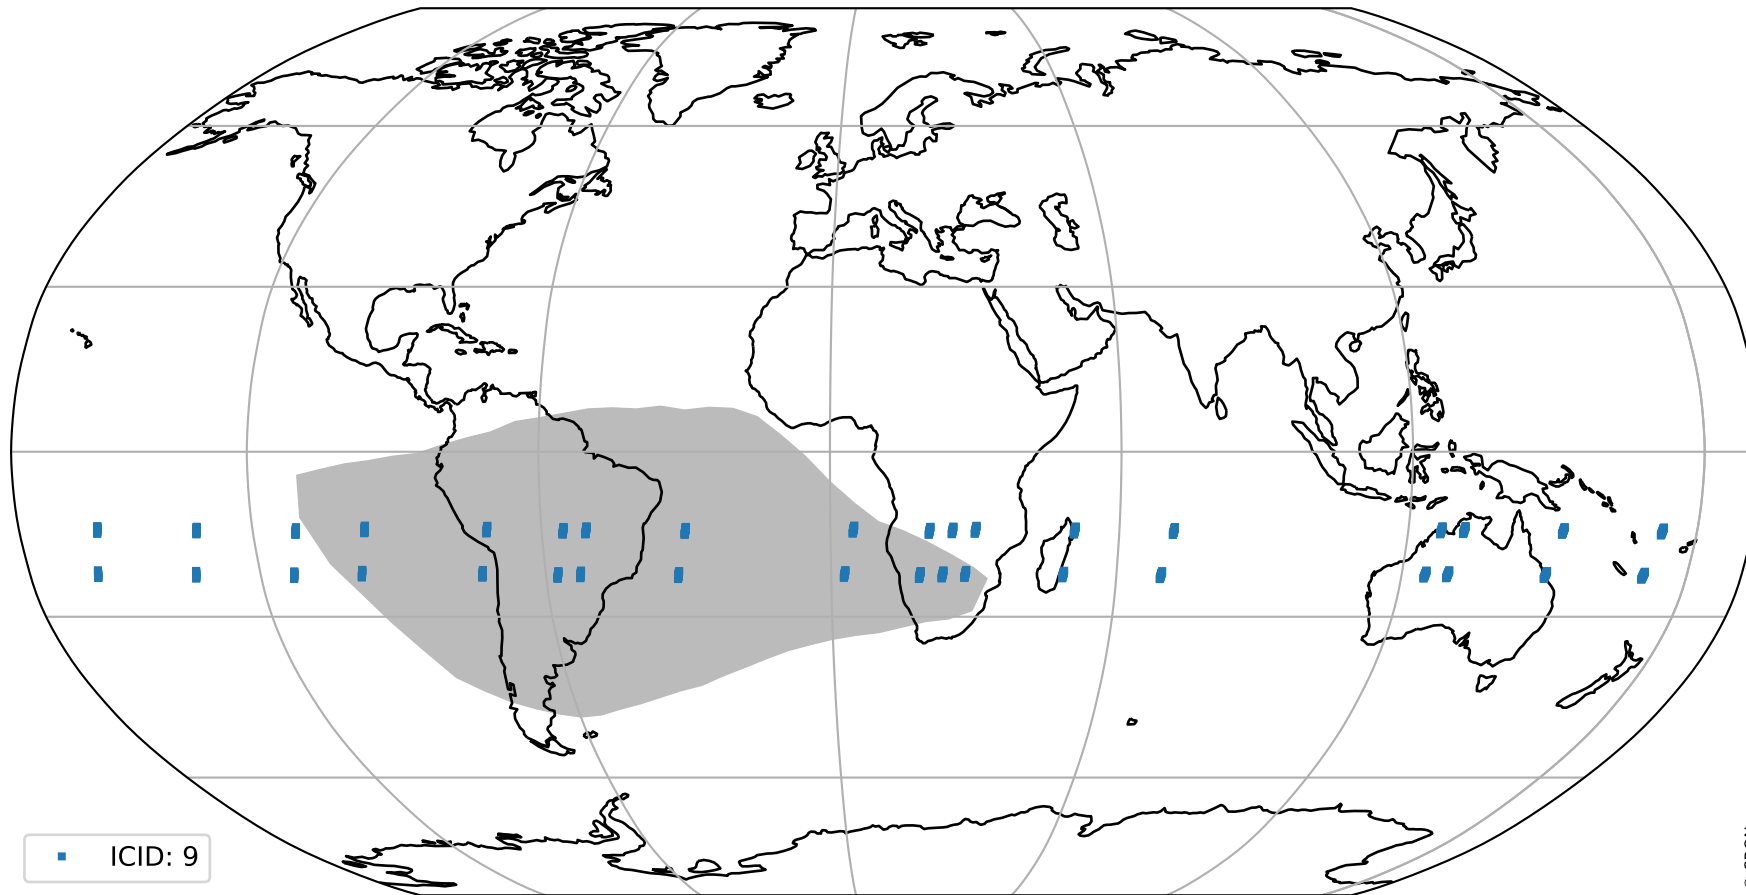

# Tropomi SWIR pixel quality (official)

orbits : 18 in [3727, 3772]  
coverage : 2018-07-03 / 2018-07-06  
created : 2023-08-22T07:44:49

## Histograms of pixel-quality

# Tropomi SWIR pixel quality (official) ground-tracks of Sentinel-5P

orbits : 18 in [3727, 3772]  
coverage : 2018-07-03 / 2018-07-06  
created : 2023-08-22T07:44:50