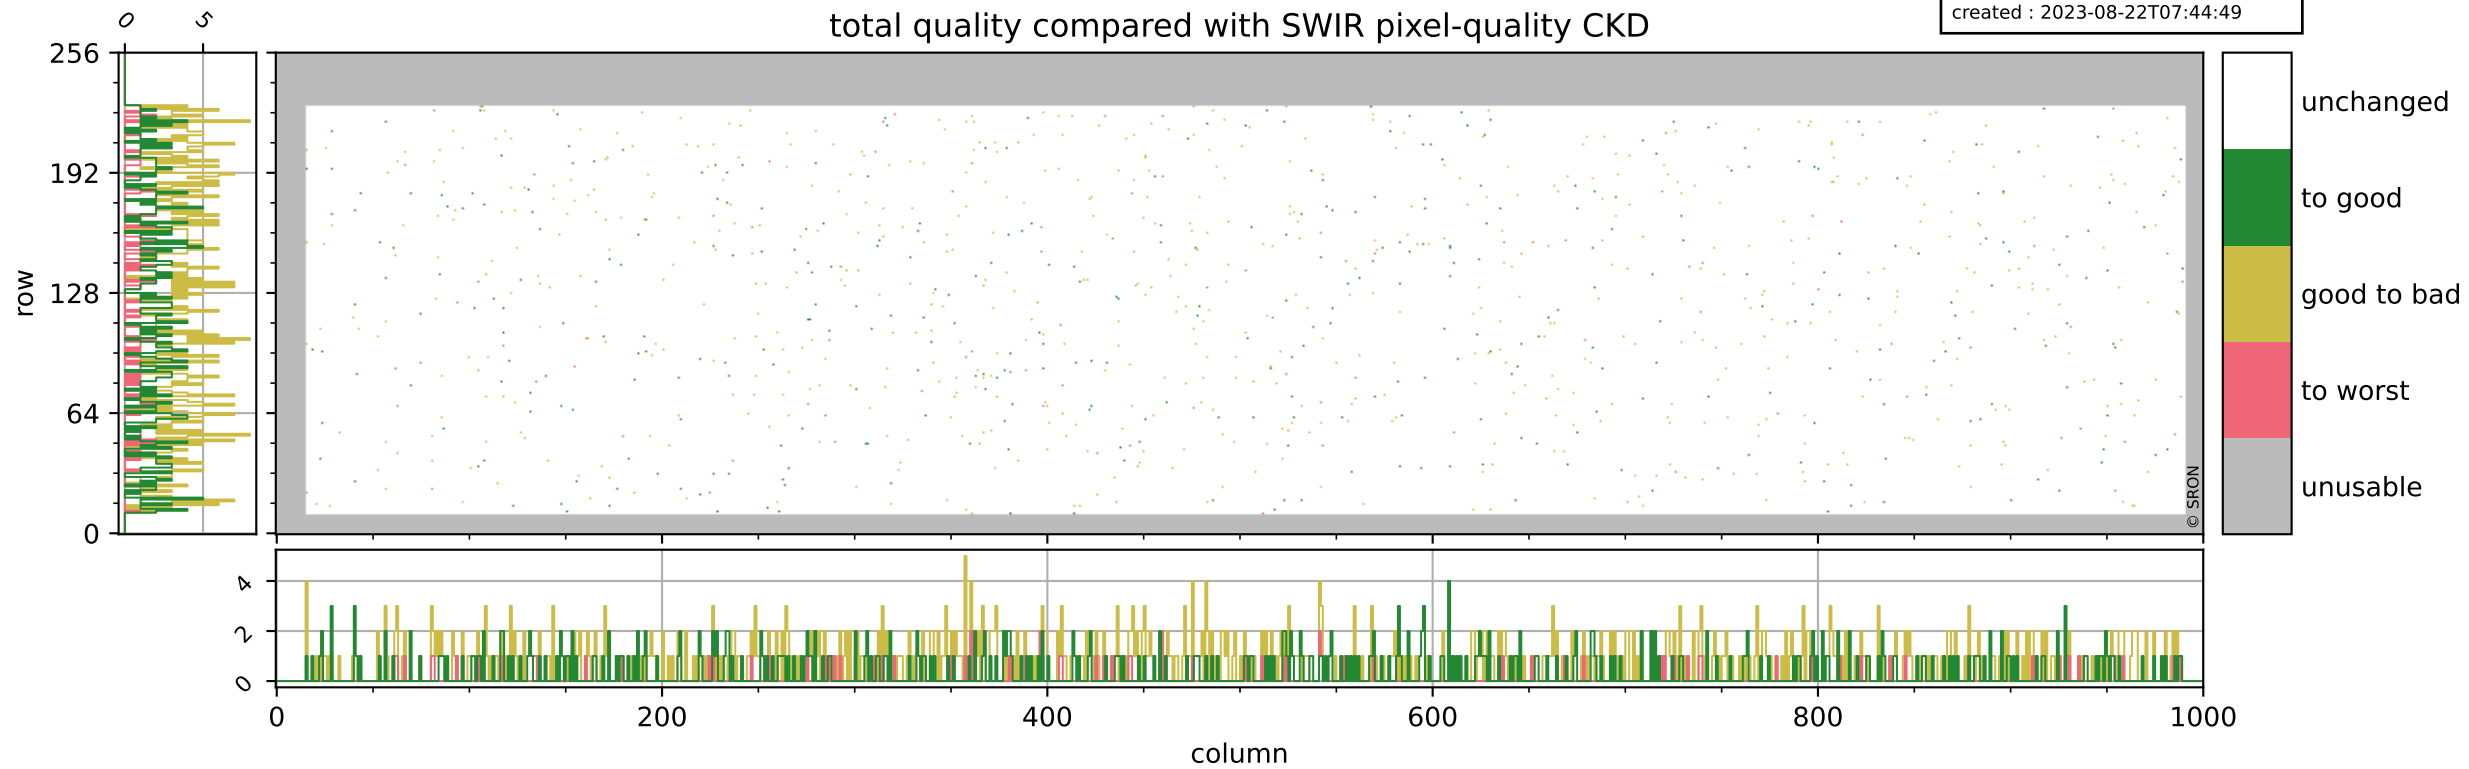

## pixel-quality map (dark)

# Tropomi SWIR pixel quality (official)

orbits : 18 in [3727, 3772]  
coverage : 2018-07-03 / 2018-07-06  
bad (quality < 0.8) : 2379  
worst (quality < 0.1) : 213  
created : 2023-08-22T07:44:49

# Tropomi SWIR pixel quality (official)

orbits : 18 in [3727, 3772]  
coverage : 2018-07-03 / 2018-07-06  
to good : 364  
good to bad : 650  
to worst : 88  
created : 2023-08-22T07:44:49

## total quality compared with SWIR pixel-quality CKD