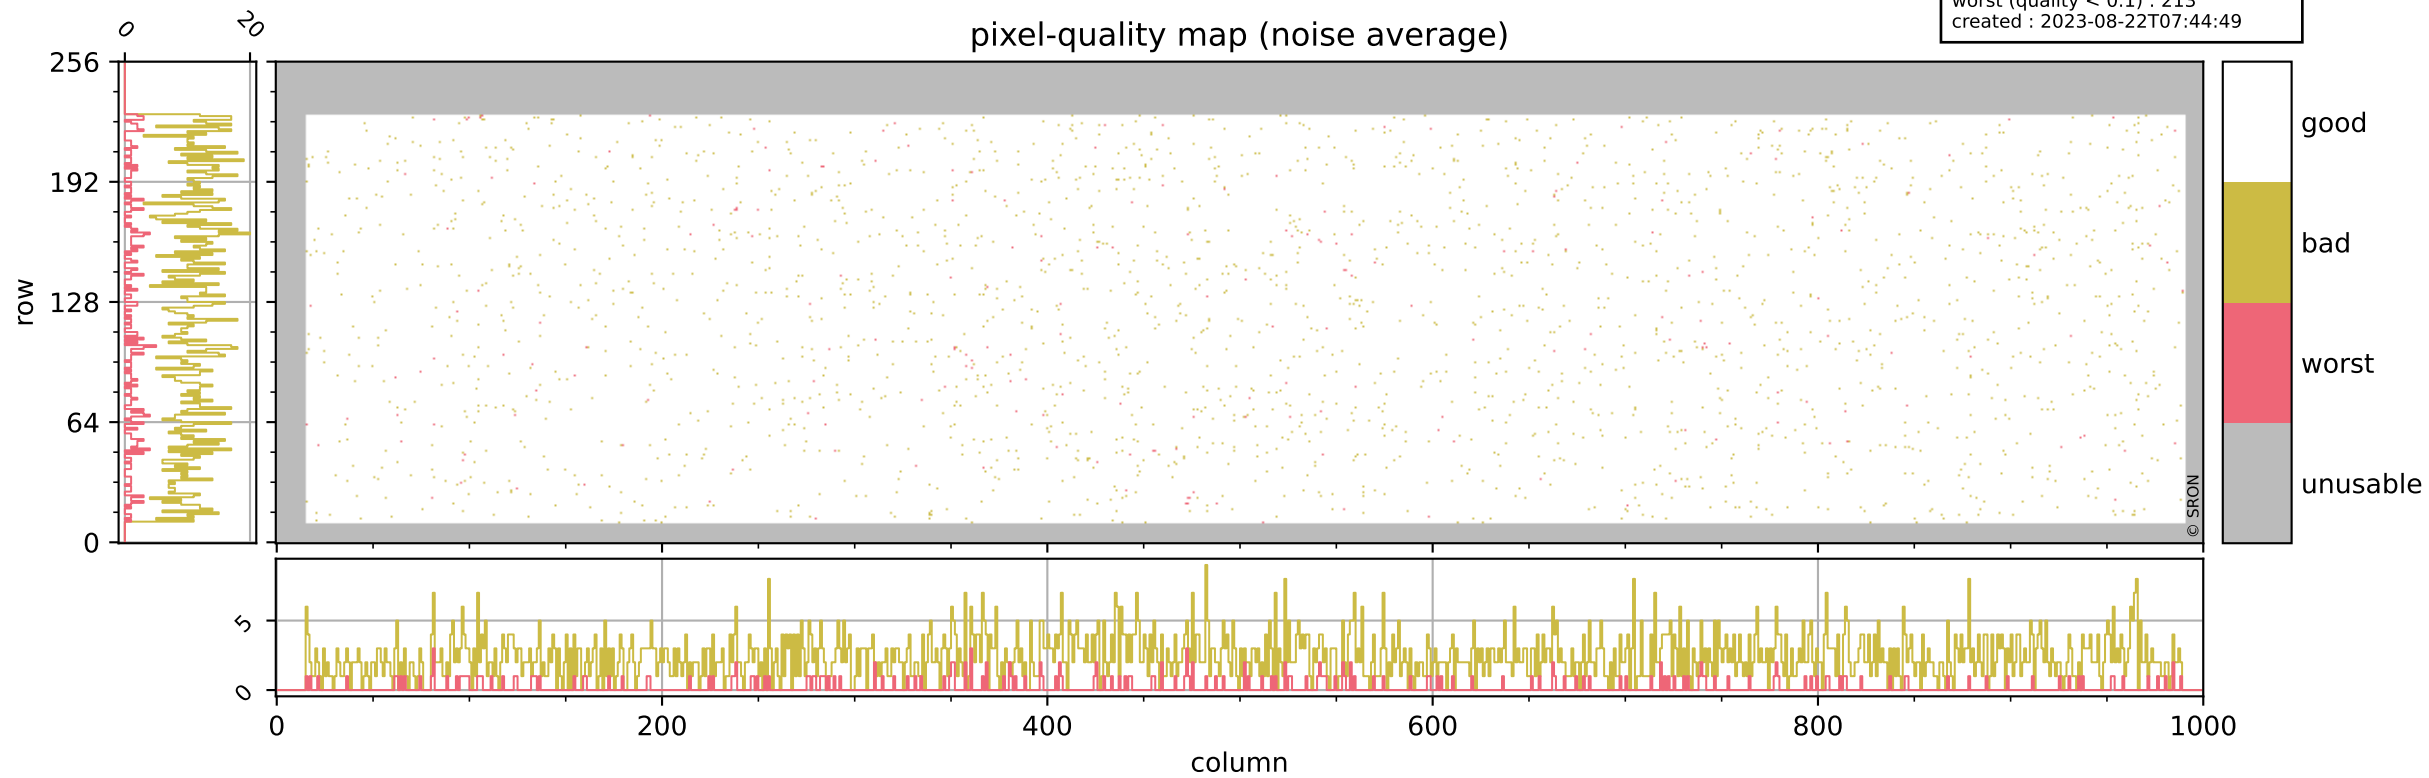

## pixel-quality map

# Tropomi SWIR pixel quality (official)

orbits : 18 in [3727, 3772]  
coverage : 2018-07-03 / 2018-07-06  
bad (quality < 0.8) : 285  
worst (quality < 0.1) : 111  
created : 2023-08-22T07:44:48

## pixel-quality map (dark)

# Tropomi SWIR pixel quality (official)

orbits : 18 in [3727, 3772]  
coverage : 2018-07-03 / 2018-07-06  
bad (quality < 0.8) : 2379  
worst (quality < 0.1) : 213  
created : 2023-08-22T07:44:49