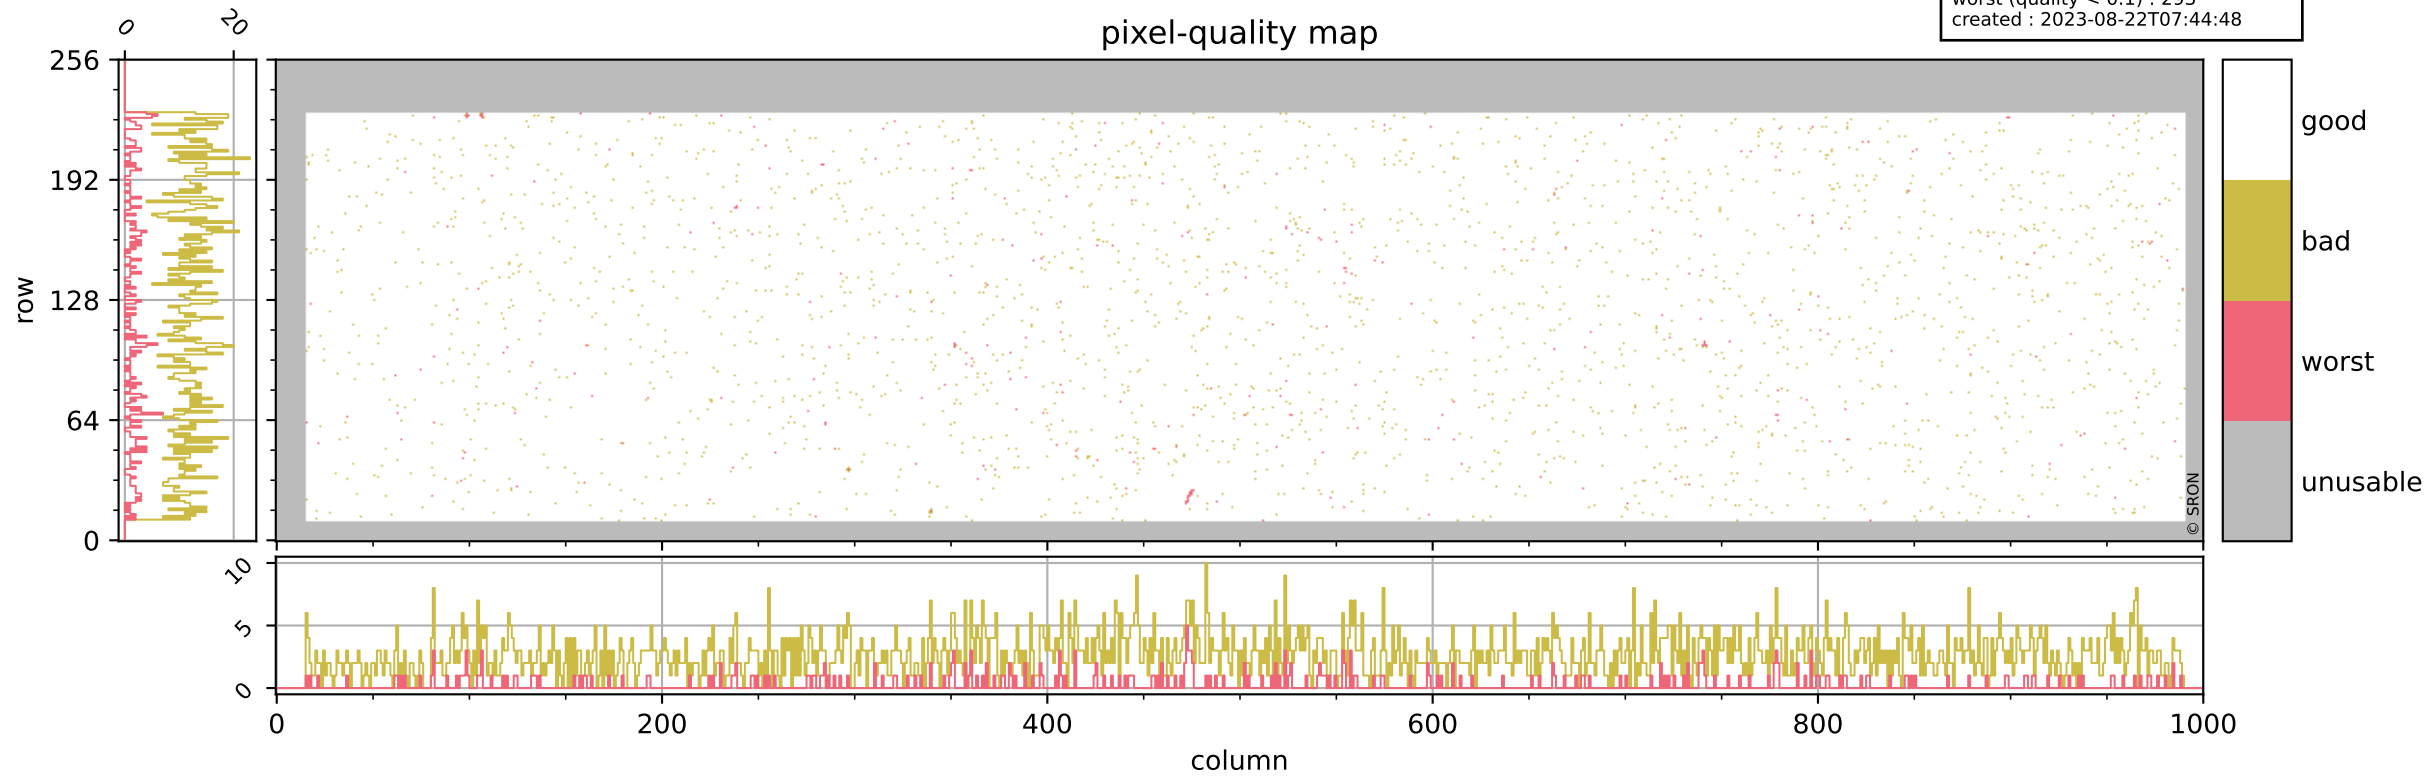

# Tropomi SWIR pixel quality (official)

orbits : 18 in [3727, 3772]  
coverage : 2018-07-03 / 2018-07-06  
bad (quality < 0.8) : 2630  
worst (quality < 0.1) : 293  
created : 2023-08-22T07:44:48

## pixel-quality map

# Tropomi SWIR pixel quality (official)

orbits : 18 in [3727, 3772]  
coverage : 2018-07-03 / 2018-07-06  
bad (quality < 0.8) : 285  
worst (quality < 0.1) : 111  
created : 2023-08-22T07:44:48

## pixel-quality map (dark)