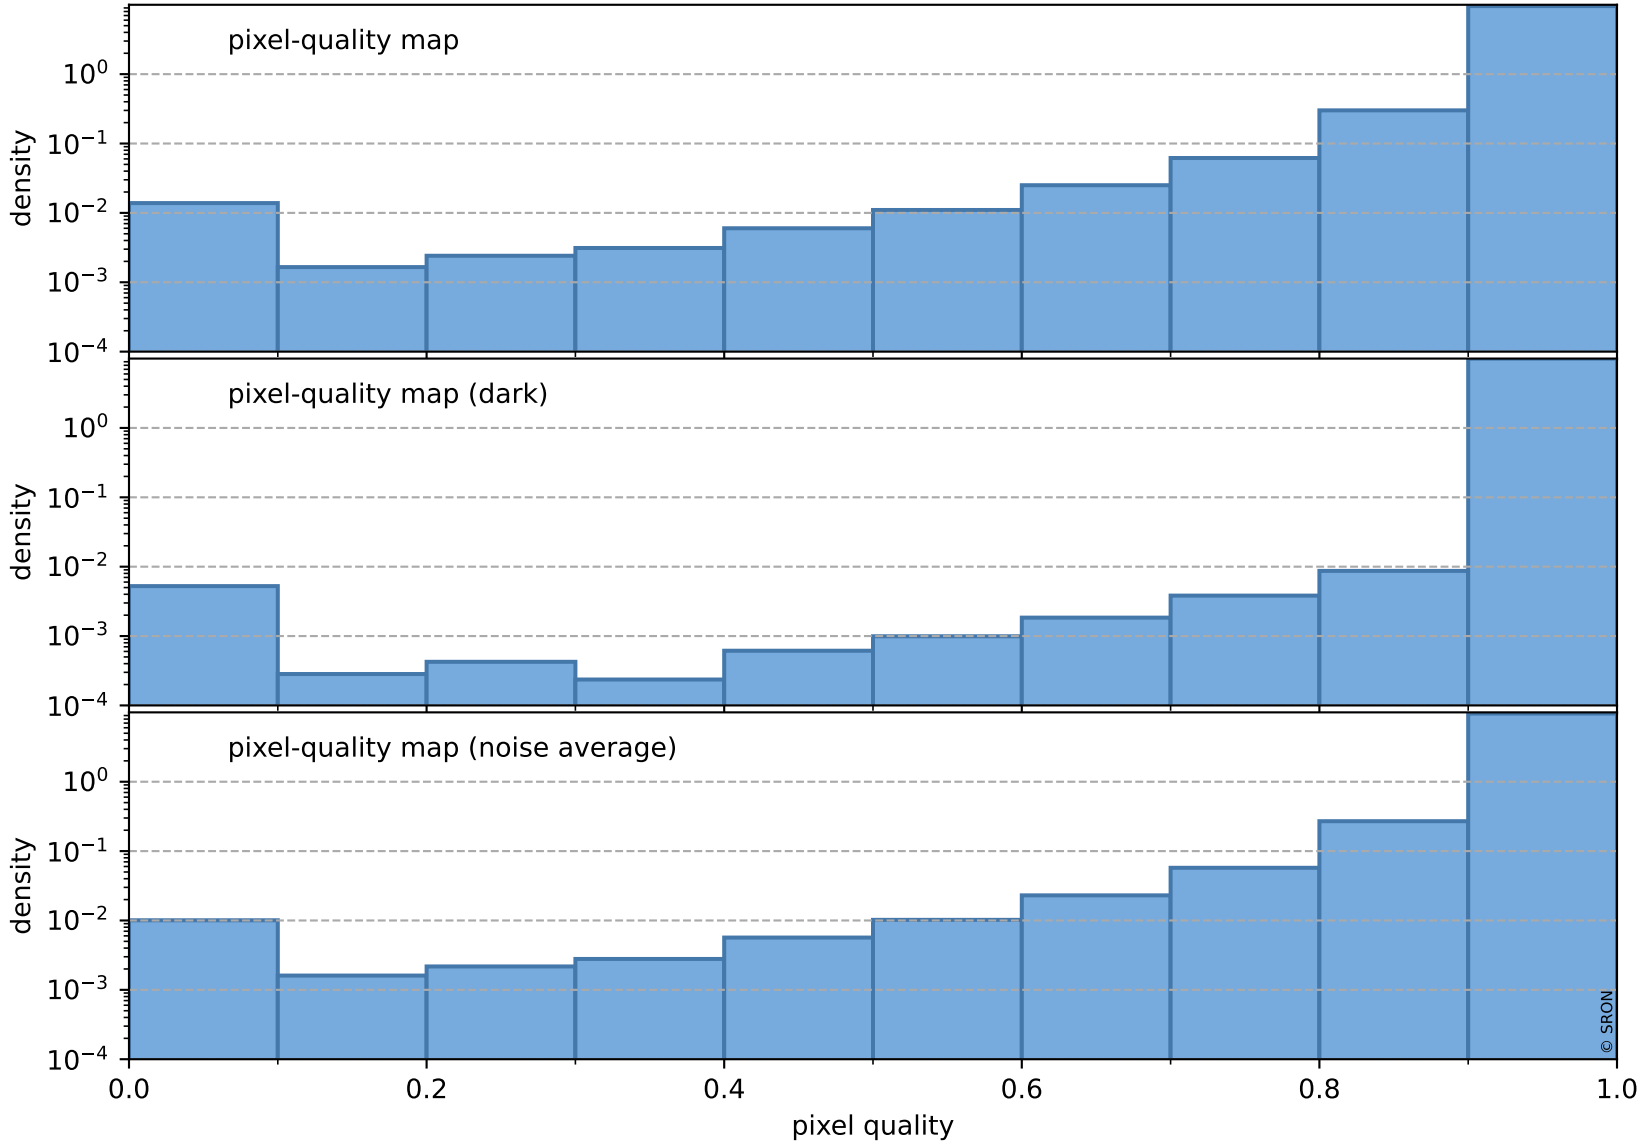

orbits : 19 in [3742, 3787]
coverage : 2018-07-04 / 2018-07-07
to good : 354
good to bad : 655
to worst : 87
created : 2023-08-22T07:44:51

total quality compared with SWIR pixel-quality CKD

Tropomi SWIR pixel quality (official)

orbits : 19 in [3742, 3787]
coverage : 2018-07-04 / 2018-07-07
created : 2023-08-22T07:44:51

Histograms of pixel-quality

Tropomi SWIR pixel quality (official) ground-tracks of Sentinel-5P

orbits : 19 in [3742, 3787]
coverage : 2018-07-04 / 2018-07-07
created : 2023-08-22T07:44:52

Tropomi SWIR pixel quality (official)

orbits : [2827, 3787]
coverage : 2018-04-30 / 2018-07-07
created : 2023-08-22T07:44:52

trend of pixel quality & temperatures