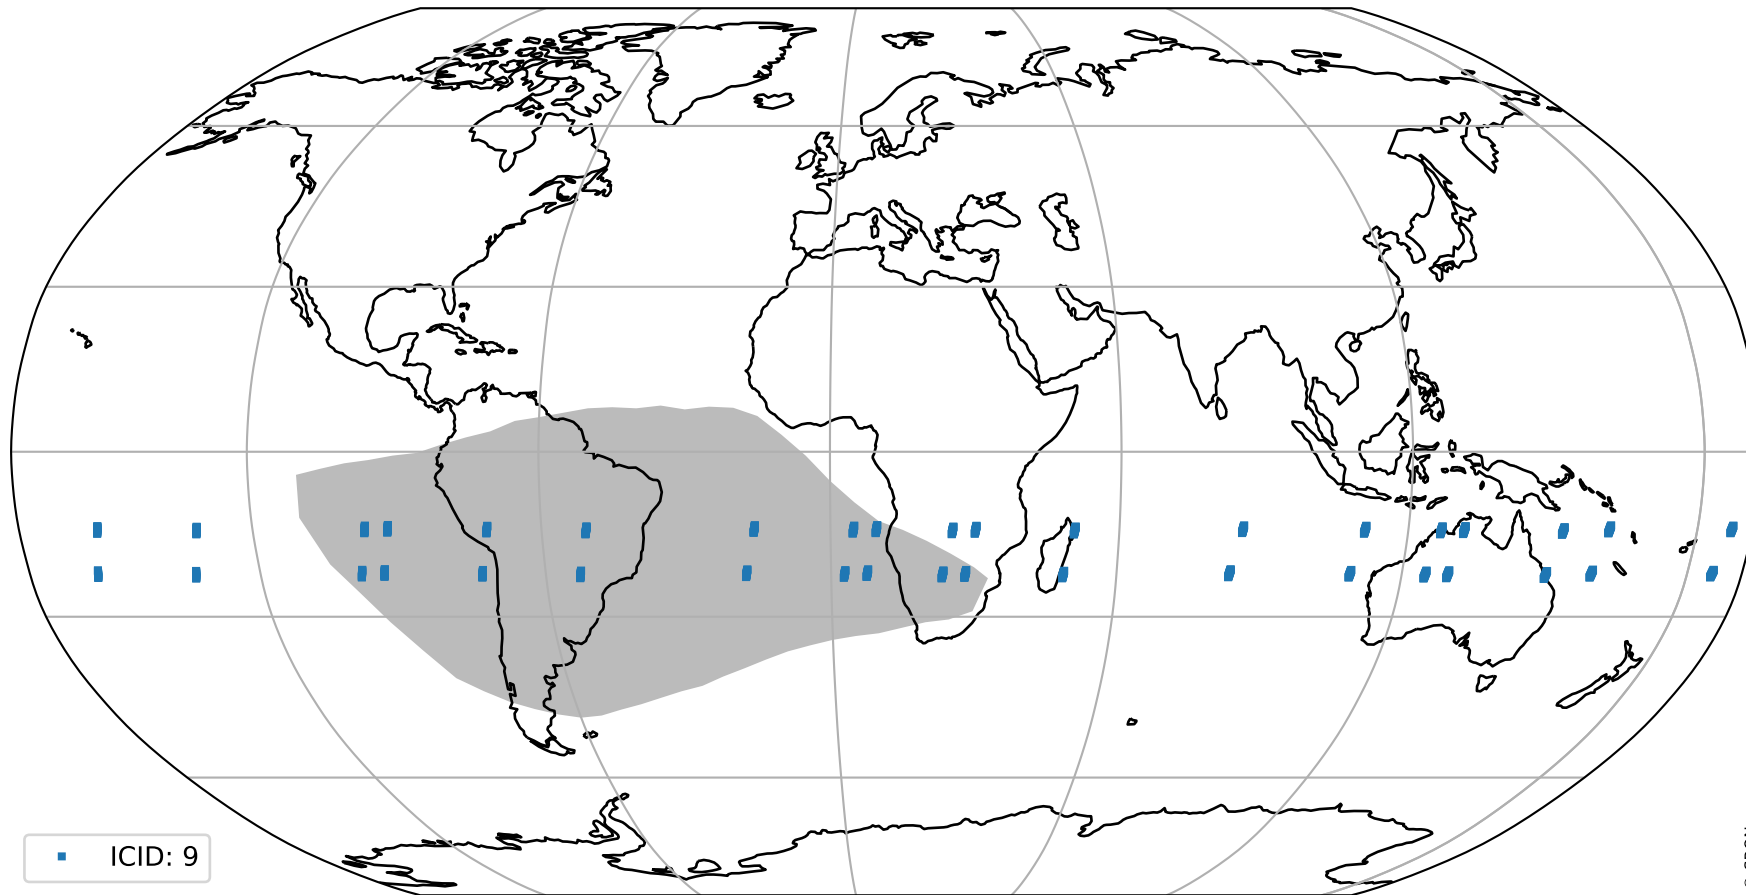

Tropomi SWIR pixel quality (official)

orbits : 19 in [3742, 3787]
coverage : 2018-07-04 / 2018-07-07
bad (quality < 0.8) : 2391
worst (quality < 0.1) : 213
created : 2023-08-22T07:44:51

Tropomi SWIR pixel quality (official)

orbits : 19 in [3742, 3787]
coverage : 2018-07-04 / 2018-07-07
to good : 354
good to bad : 655
to worst : 87
created : 2023-08-22T07:44:51

total quality compared with SWIR pixel-quality CKD

Tropomi SWIR pixel quality (official)

orbits : 19 in [3742, 3787]
coverage : 2018-07-04 / 2018-07-07
created : 2023-08-22T07:44:51

Histograms of pixel-quality

Tropomi SWIR pixel quality (official) ground-tracks of Sentinel-5P

orbits : 19 in [3742, 3787]
coverage : 2018-07-04 / 2018-07-07
created : 2023-08-22T07:44:52

Tropomi SWIR pixel quality (official)

orbits : [2827, 3787]
coverage : 2018-04-30 / 2018-07-07
created : 2023-08-22T07:44:52

trend of pixel quality & temperatures