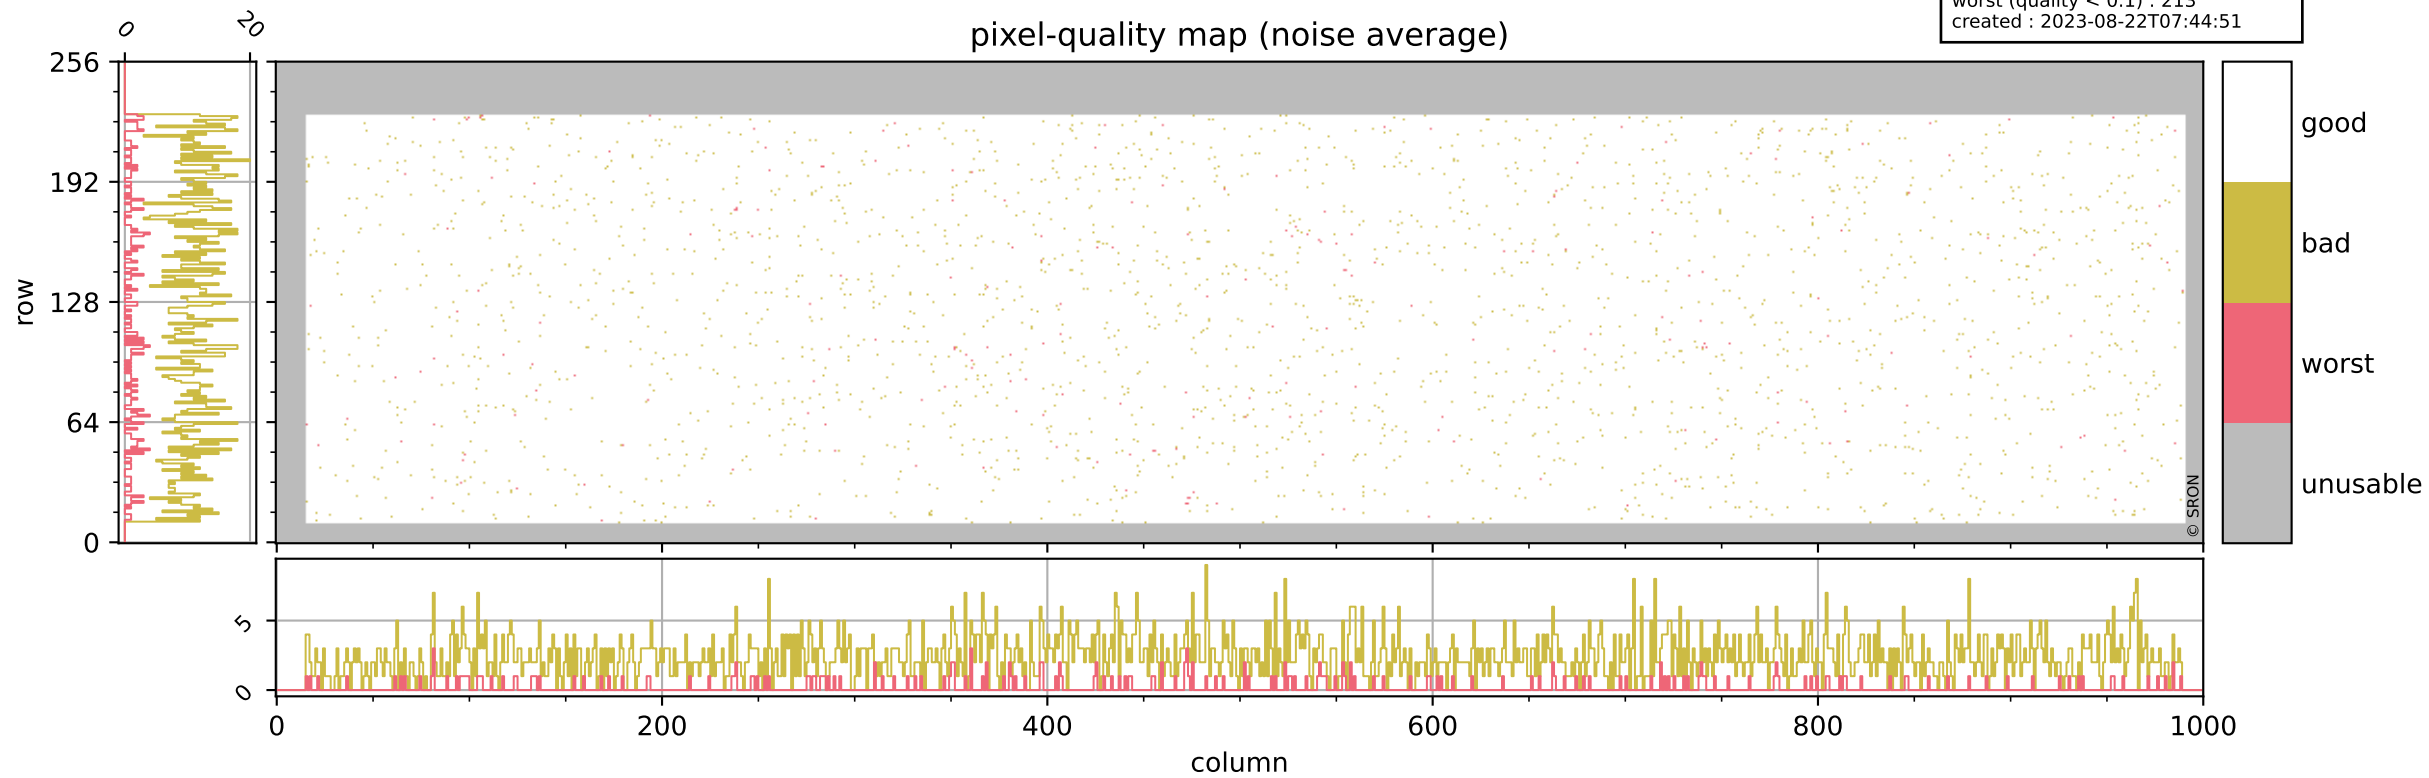

Tropomi SWIR pixel quality (official)

orbits : 19 in [3742, 3787]
coverage : 2018-07-04 / 2018-07-07
bad (quality < 0.8) : 285
worst (quality < 0.1) : 111
created : 2023-08-22T07:44:50

pixel-quality map (dark)

Tropomi SWIR pixel quality (official)

orbits : 19 in [3742, 3787]
coverage : 2018-07-04 / 2018-07-07
bad (quality < 0.8) : 2391
worst (quality < 0.1) : 213
created : 2023-08-22T07:44:51

Tropomi SWIR pixel quality (official)

orbits : 19 in [3742, 3787]
coverage : 2018-07-04 / 2018-07-07
to good : 354
good to bad : 655
to worst : 87
created : 2023-08-22T07:44:51

total quality compared with SWIR pixel-quality CKD

Tropomi SWIR pixel quality (official)

orbits : 19 in [3742, 3787]
coverage : 2018-07-04 / 2018-07-07
created : 2023-08-22T07:44:51

Histograms of pixel-quality

Tropomi SWIR pixel quality (official) ground-tracks of Sentinel-5P

orbits : 19 in [3742, 3787]
coverage : 2018-07-04 / 2018-07-07
created : 2023-08-22T07:44:52