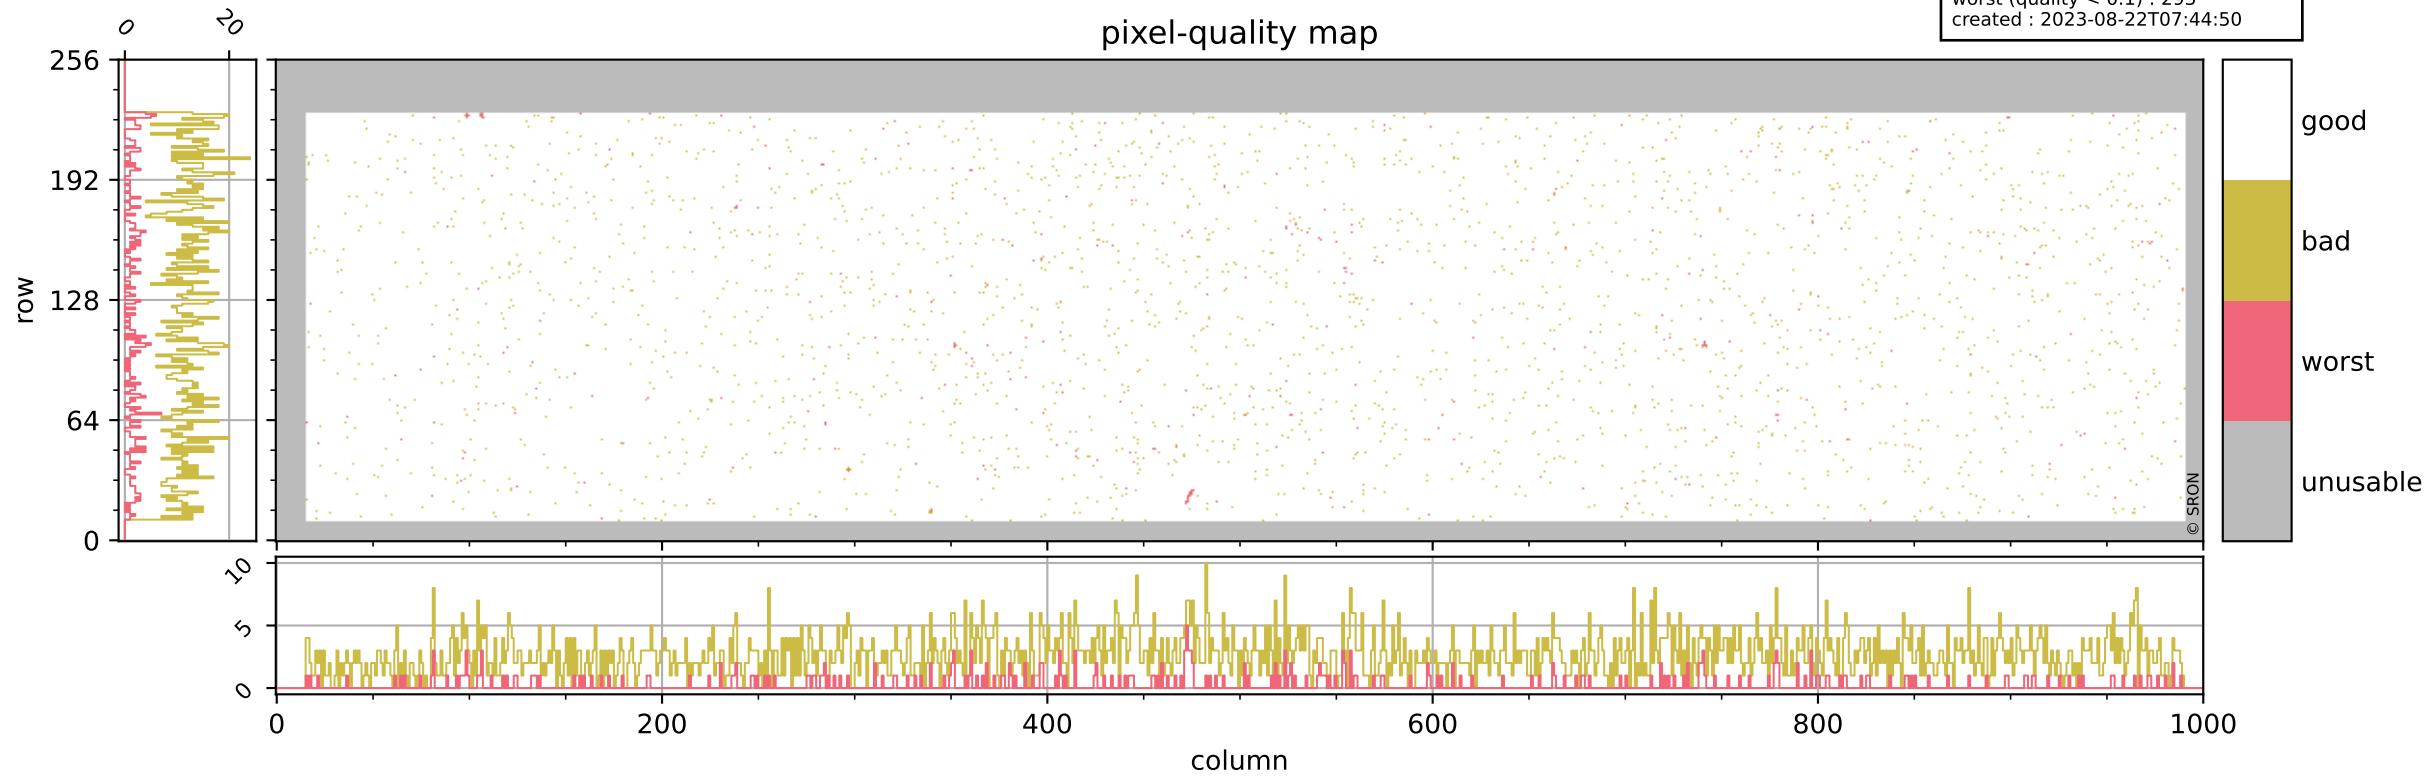

Tropomi SWIR pixel quality (official)

orbits : 19 in [3742, 3787]
coverage : 2018-07-04 / 2018-07-07
bad (quality < 0.8) : 2643
worst (quality < 0.1) : 293
created : 2023-08-22T07:44:50

pixel-quality map

Tropomi SWIR pixel quality (official)

orbits : 19 in [3742, 3787]
coverage : 2018-07-04 / 2018-07-07
bad (quality < 0.8) : 285
worst (quality < 0.1) : 111
created : 2023-08-22T07:44:50

pixel-quality map (dark)

Tropomi SWIR pixel quality (official)

orbits : 19 in [3742, 3787]
coverage : 2018-07-04 / 2018-07-07
bad (quality < 0.8) : 2391
worst (quality < 0.1) : 213
created : 2023-08-22T07:44:51

Tropomi SWIR pixel quality (official)

orbits : 19 in [3742, 3787]
coverage : 2018-07-04 / 2018-07-07
created : 2023-08-22T07:44:51

Histograms of pixel-quality

Tropomi SWIR pixel quality (official) ground-tracks of Sentinel-5P

orbits : 19 in [3742, 3787]
coverage : 2018-07-04 / 2018-07-07
created : 2023-08-22T07:44:52