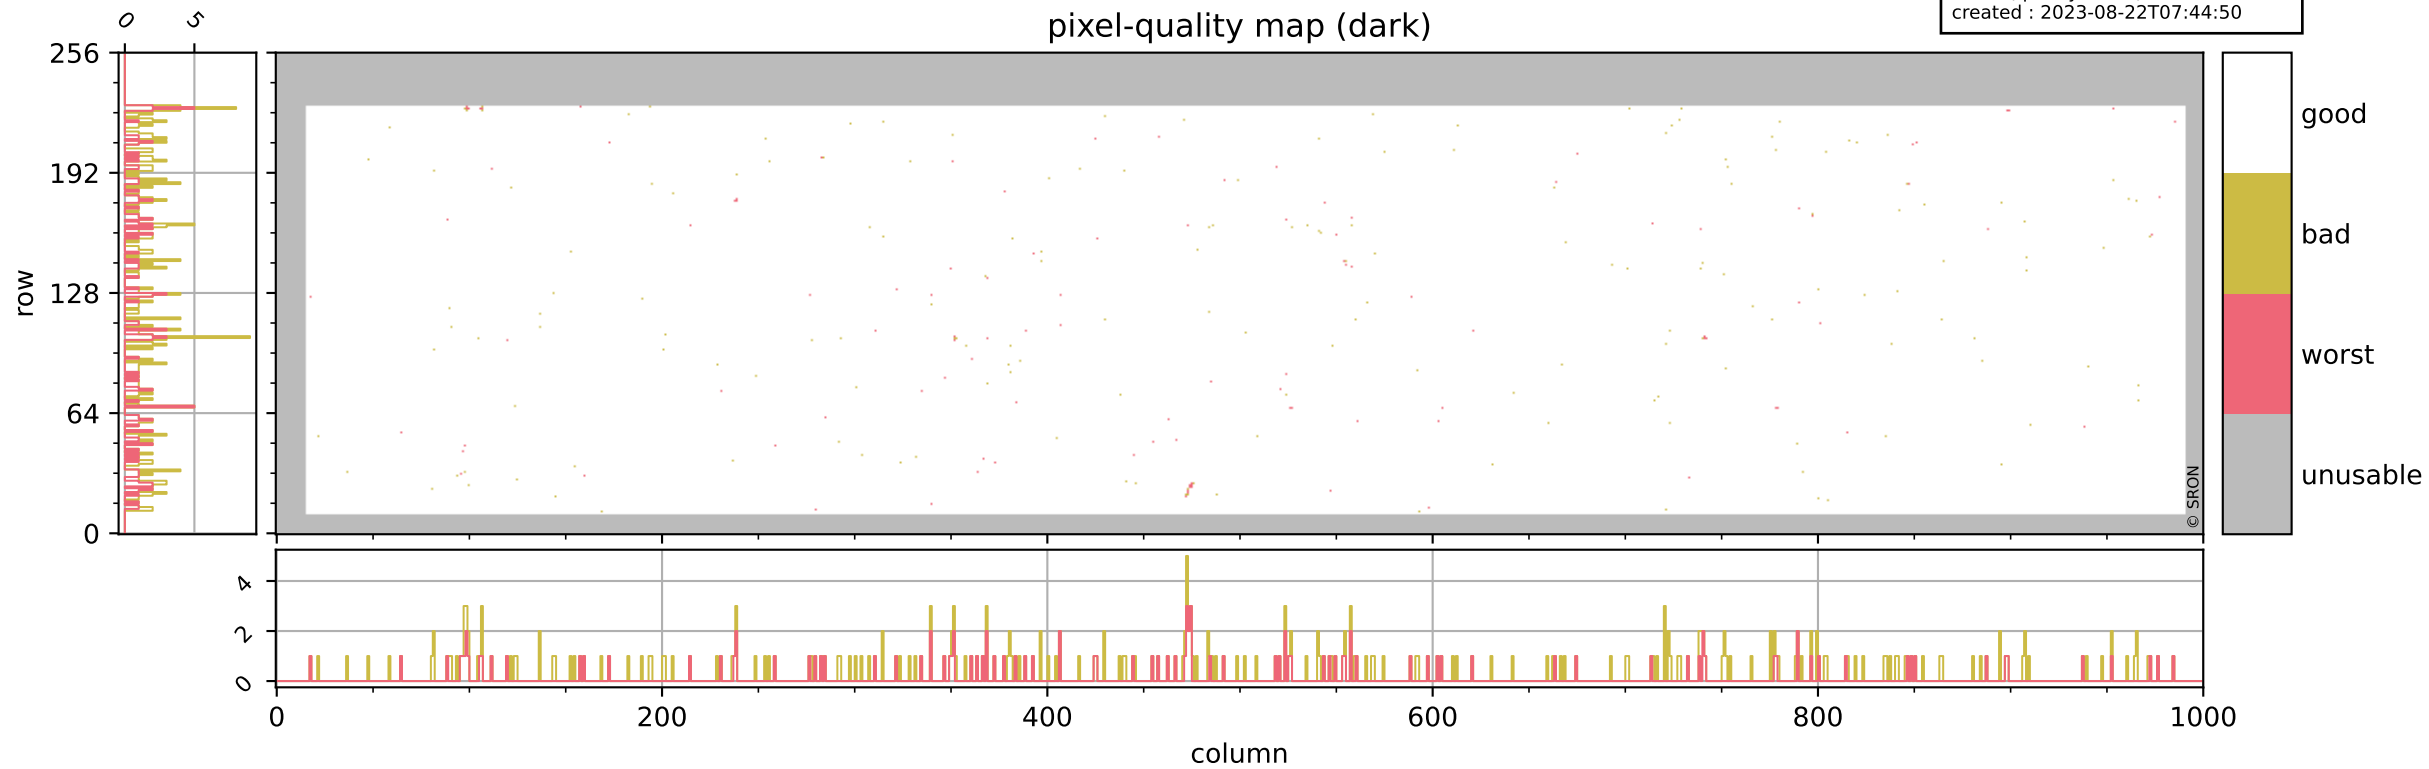

Tropomi SWIR pixel quality (official)

orbits : 19 in [3742, 3787]
coverage : 2018-07-04 / 2018-07-07
bad (quality < 0.8) : 2643
worst (quality < 0.1) : 293
created : 2023-08-22T07:44:50

pixel-quality map

Tropomi SWIR pixel quality (official)

orbits : 19 in [3742, 3787]
coverage : 2018-07-04 / 2018-07-07
bad (quality < 0.8) : 285
worst (quality < 0.1) : 111
created : 2023-08-22T07:44:50

pixel-quality map (dark)

Tropomi SWIR pixel quality (official)

orbits : 19 in [3742, 3787]
coverage : 2018-07-04 / 2018-07-07
bad (quality < 0.8) : 2391
worst (quality < 0.1) : 213
created : 2023-08-22T07:44:51

Tropomi SWIR pixel quality (official)

orbits : 19 in [3742, 3787]
coverage : 2018-07-04 / 2018-07-07
created : 2023-08-22T07:44:51

Histograms of pixel-quality

Tropomi SWIR pixel quality (official) ground-tracks of Sentinel-5P

orbits : 19 in [3742, 3787]
coverage : 2018-07-04 / 2018-07-07
created : 2023-08-22T07:44:52