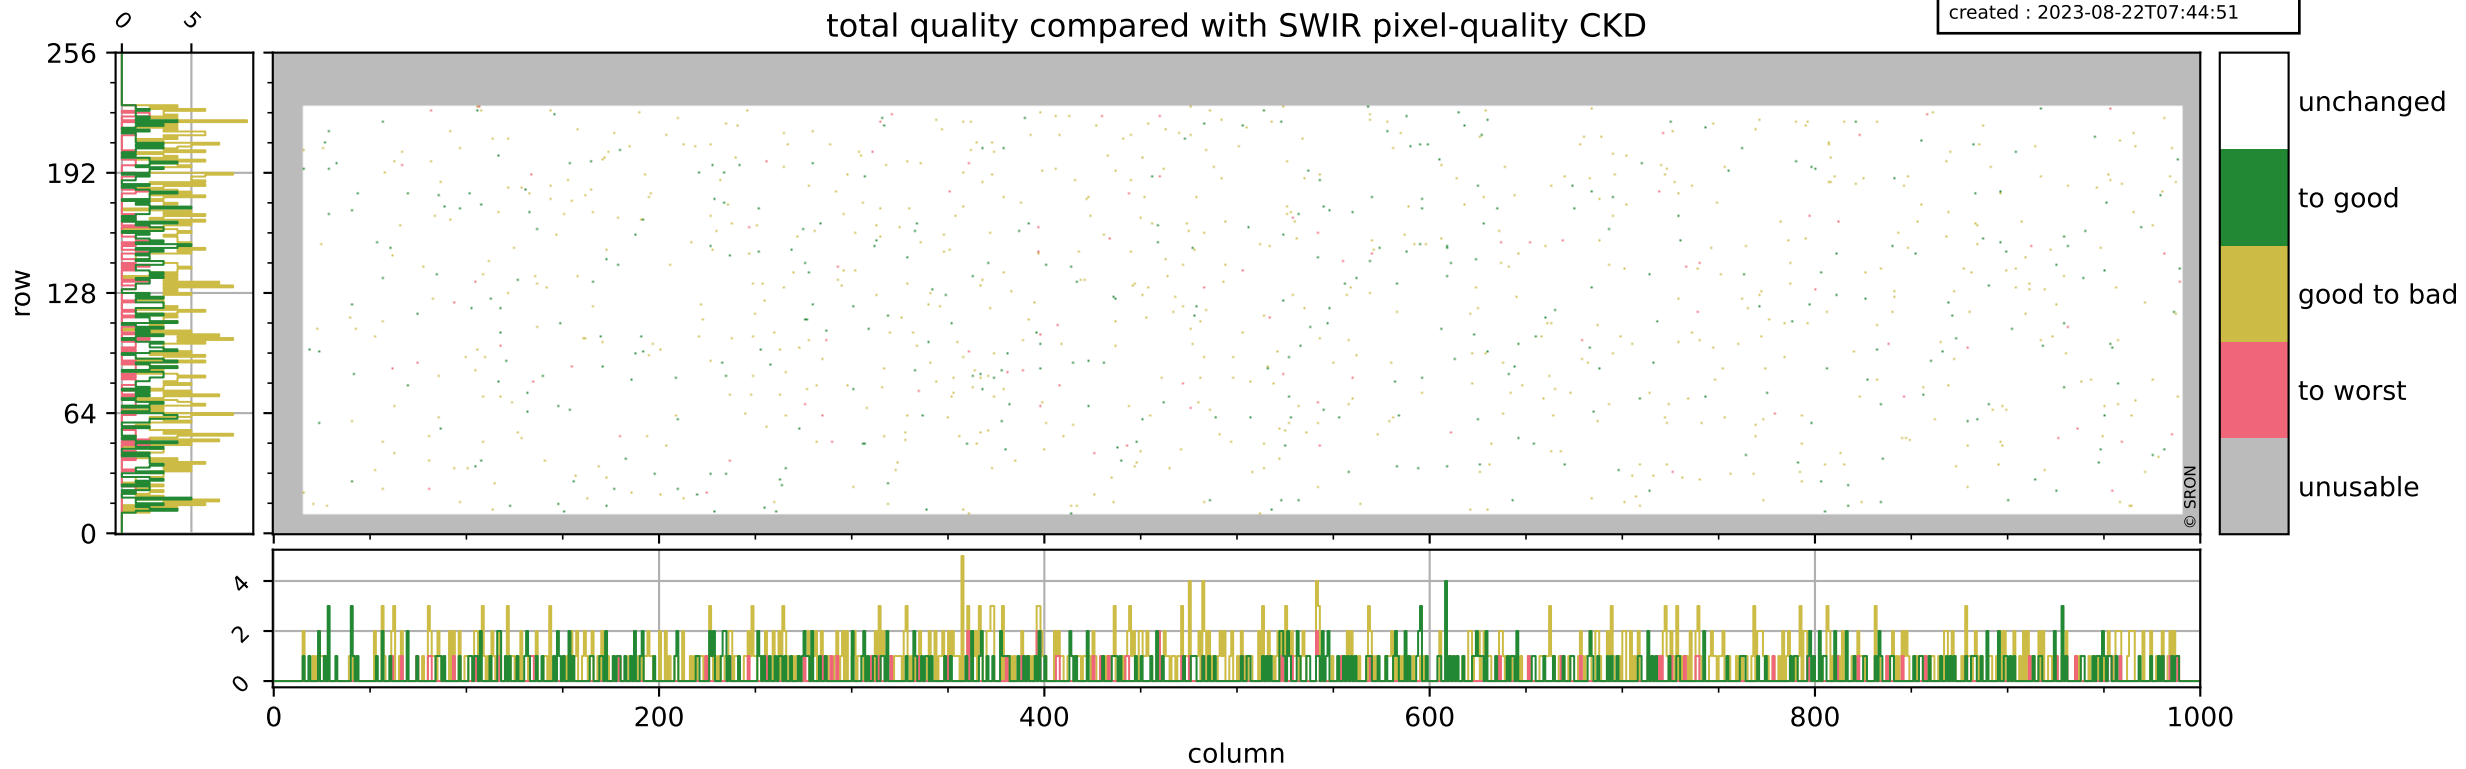

Tropomi SWIR pixel quality (official)

orbits : 19 in [3742, 3787]
coverage : 2018-07-04 / 2018-07-07
bad (quality < 0.8) : 285
worst (quality < 0.1) : 111
created : 2023-08-22T07:44:50

pixel-quality map (dark)

Tropomi SWIR pixel quality (official)

orbits : 19 in [3742, 3787]
coverage : 2018-07-04 / 2018-07-07
bad (quality < 0.8) : 2391
worst (quality < 0.1) : 213
created : 2023-08-22T07:44:51

Tropomi SWIR pixel quality (official)

orbits : 19 in [3742, 3787]
coverage : 2018-07-04 / 2018-07-07
to good : 354
good to bad : 655
to worst : 87
created : 2023-08-22T07:44:51

total quality compared with SWIR pixel-quality CKD

Tropomi SWIR pixel quality (official)

orbits : 19 in [3742, 3787]
coverage : 2018-07-04 / 2018-07-07
created : 2023-08-22T07:44:51

Histograms of pixel-quality

Tropomi SWIR pixel quality (official) ground-tracks of Sentinel-5P

orbits : 19 in [3742, 3787]
coverage : 2018-07-04 / 2018-07-07
created : 2023-08-22T07:44:52