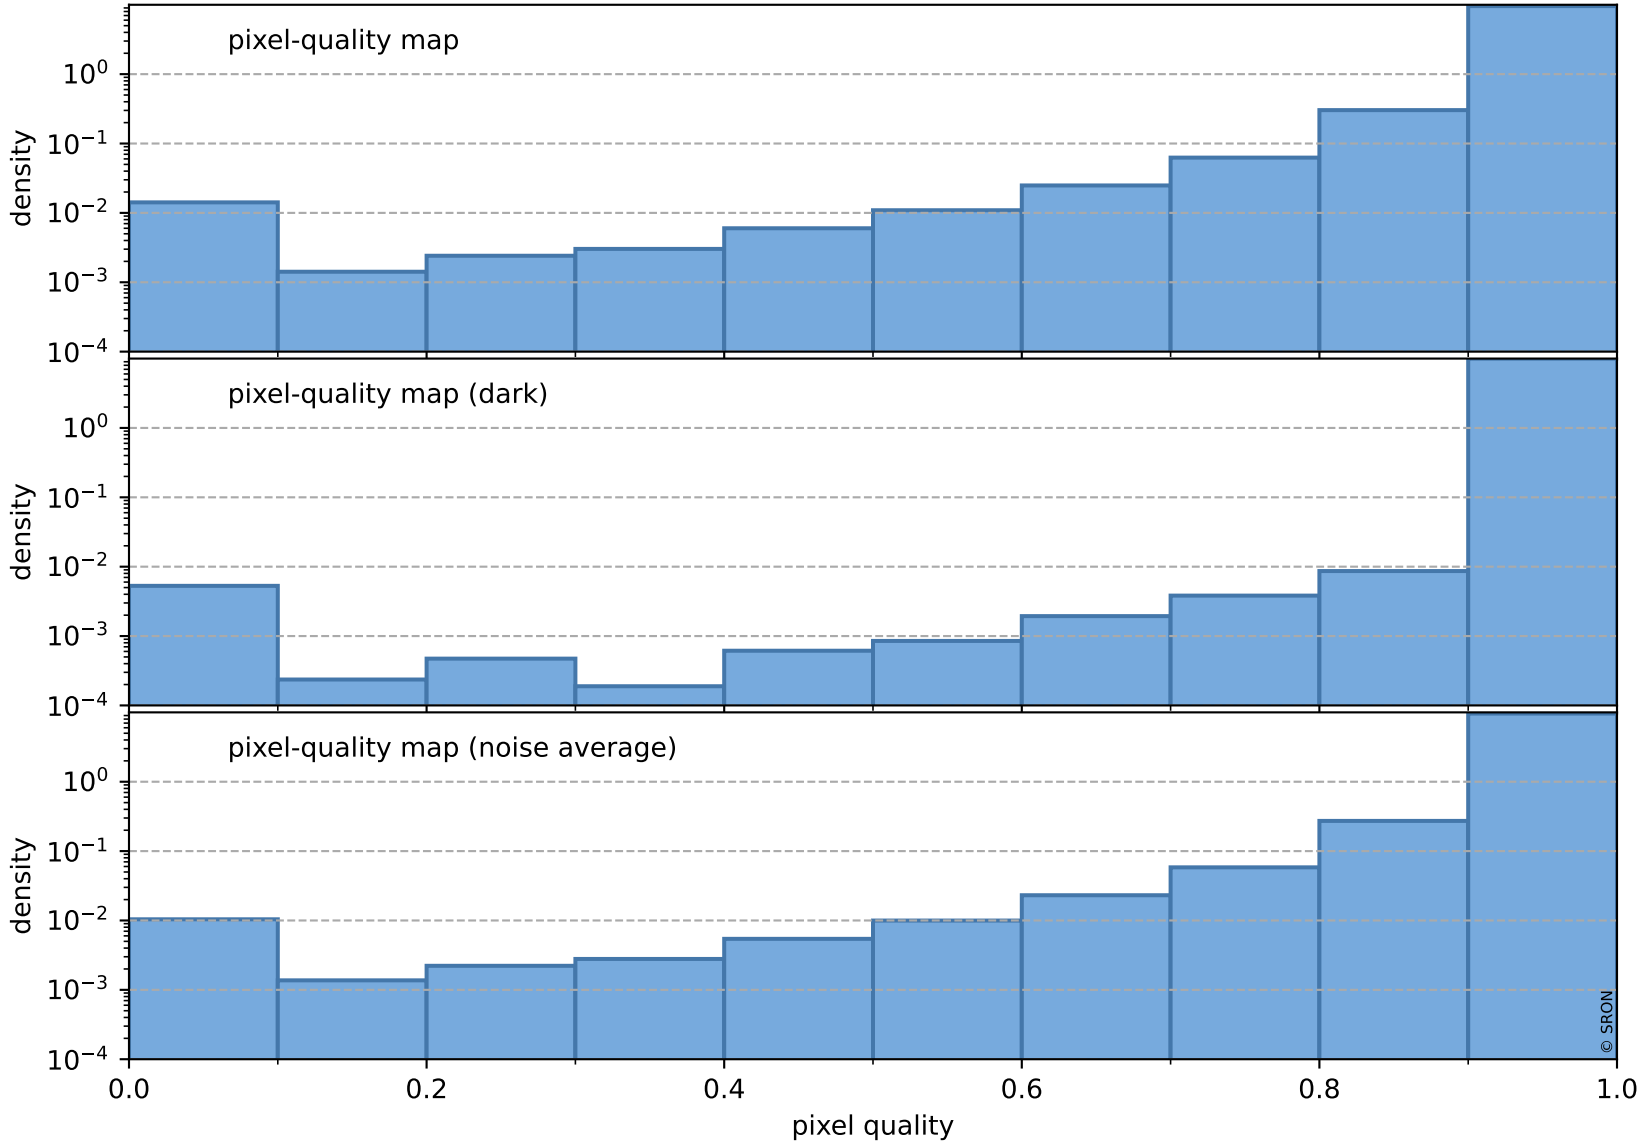

orbits : 19 in [3757, 3802]
coverage : 2018-07-05 / 2018-07-08
to good : 352
good to bad : 663
to worst : 91
created : 2023-08-22T07:44:53

total quality compared with SWIR pixel-quality CKD

Tropomi SWIR pixel quality (official)

orbits : 19 in [3757, 3802]
coverage : 2018-07-05 / 2018-07-08
created : 2023-08-22T07:44:53

Histograms of pixel-quality

Tropomi SWIR pixel quality (official) ground-tracks of Sentinel-5P

orbits : 19 in [3757, 3802]
coverage : 2018-07-05 / 2018-07-08
created : 2023-08-22T07:44:54

Tropomi SWIR pixel quality (official)

orbits : [2827, 3802]
coverage : 2018-04-30 / 2018-07-08
created : 2023-08-22T07:44:54

trend of pixel quality & temperatures