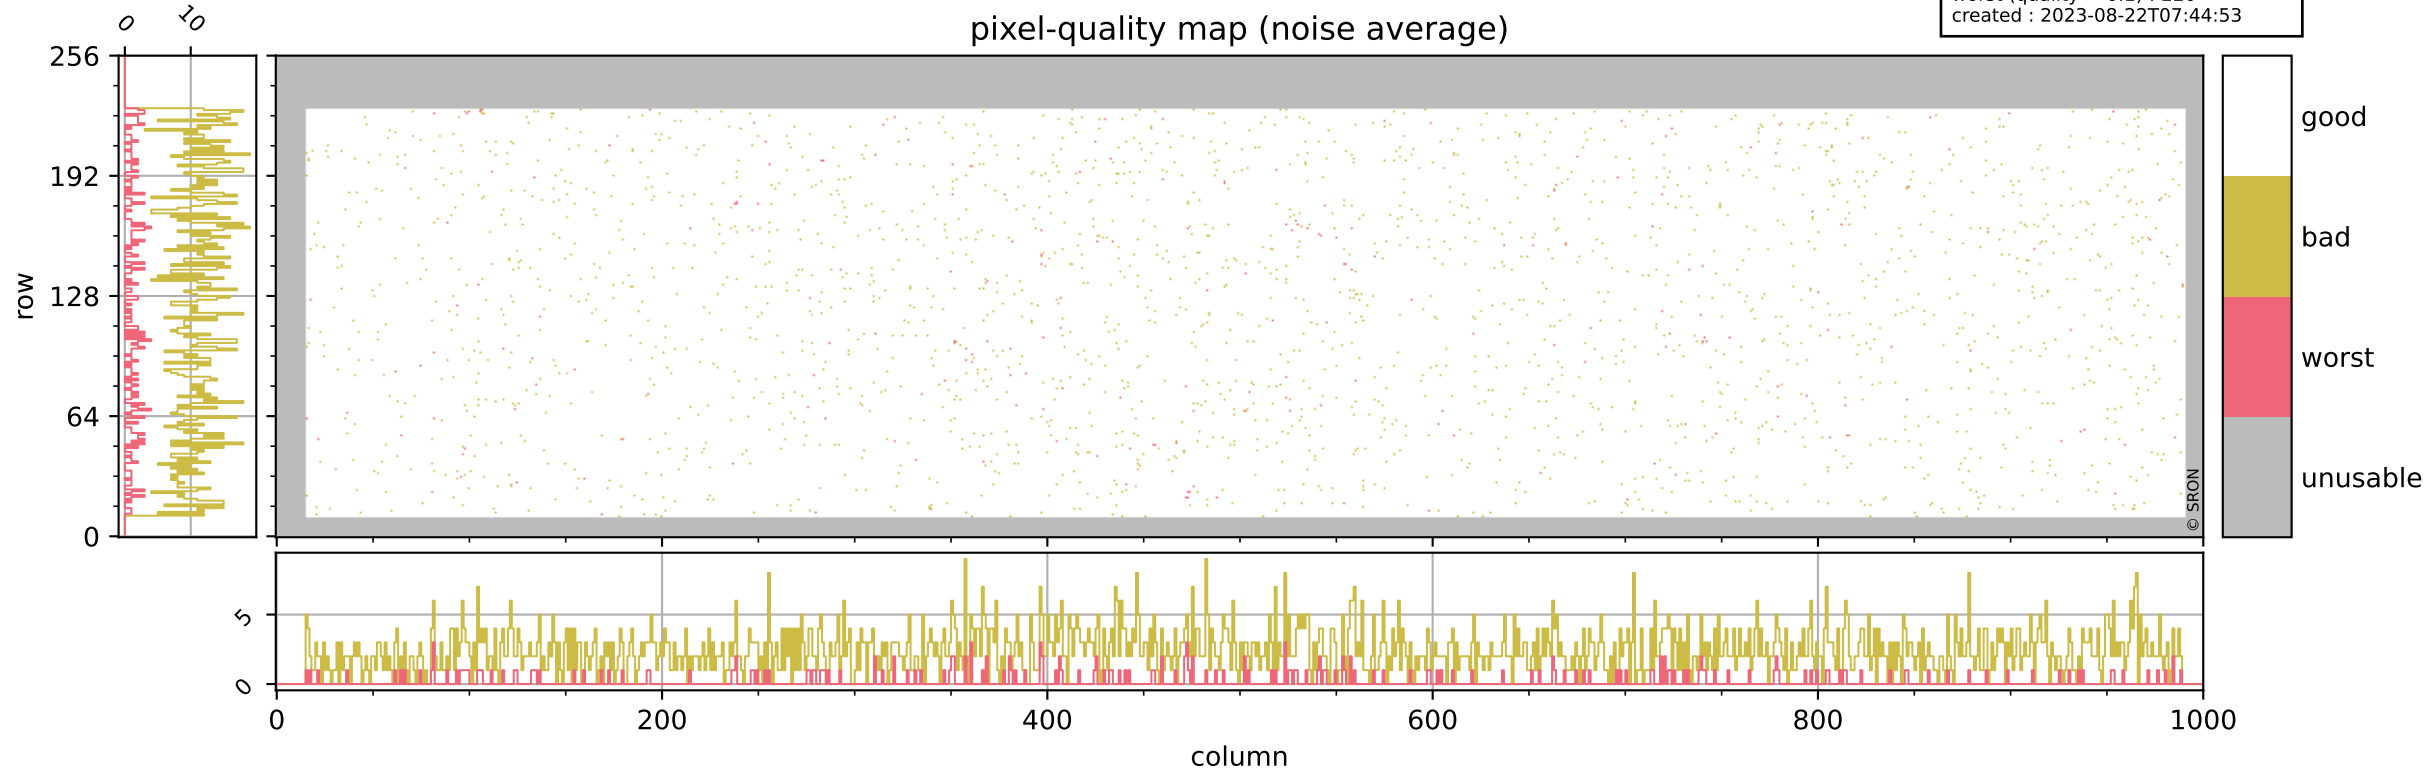

Tropomi SWIR pixel quality (official)

orbits : 19 in [3757, 3802]
coverage : 2018-07-05 / 2018-07-08
bad (quality < 0.8) : 284
worst (quality < 0.1) : 112
created : 2023-08-22T07:44:52

Tropomi SWIR pixel quality (official)

orbits : 19 in [3757, 3802]
coverage : 2018-07-05 / 2018-07-08
bad (quality < 0.8) : 2404
worst (quality < 0.1) : 220
created : 2023-08-22T07:44:53

pixel-quality map (noise average)

Tropomi SWIR pixel quality (official)

orbits : 19 in [3757, 3802]
coverage : 2018-07-05 / 2018-07-08
to good : 352
good to bad : 663
to worst : 91
created : 2023-08-22T07:44:53

total quality compared with SWIR pixel-quality CKD

Tropomi SWIR pixel quality (official)

orbits : 19 in [3757, 3802]
coverage : 2018-07-05 / 2018-07-08
created : 2023-08-22T07:44:53

Histograms of pixel-quality

Tropomi SWIR pixel quality (official) ground-tracks of Sentinel-5P

orbits : 19 in [3757, 3802]
coverage : 2018-07-05 / 2018-07-08
created : 2023-08-22T07:44:54