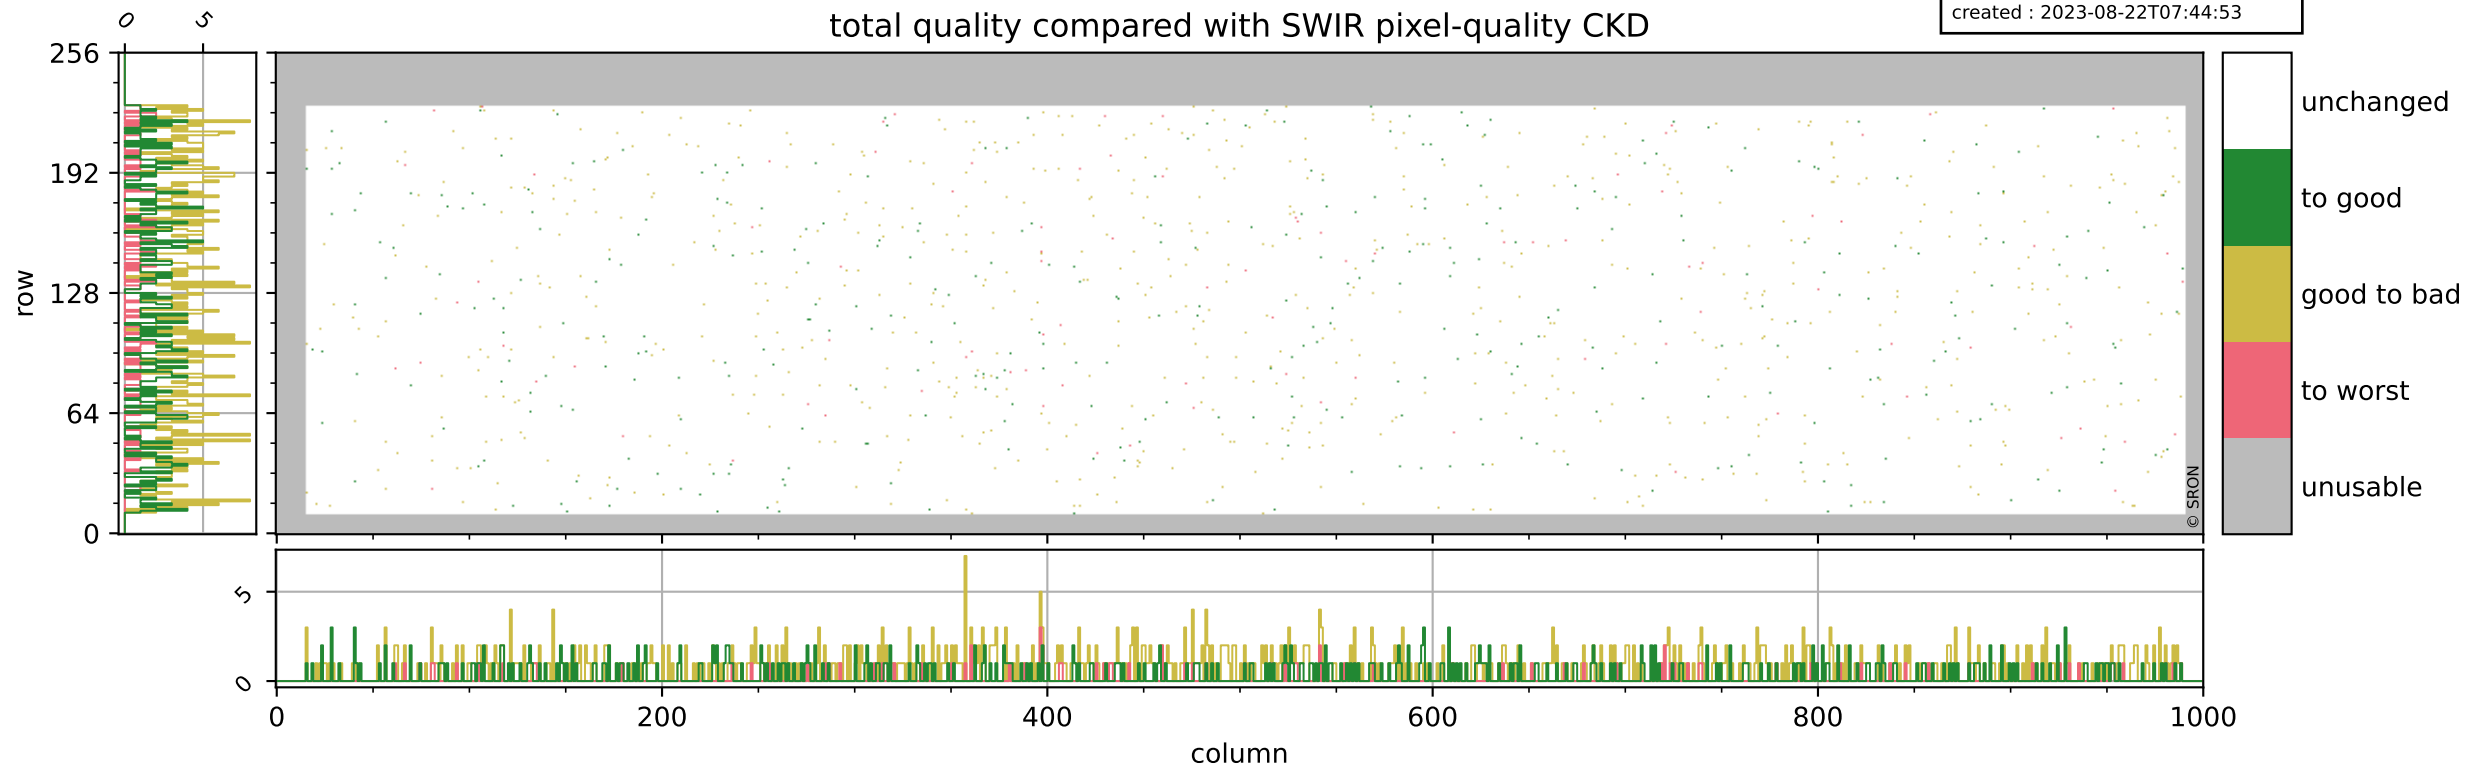

Tropomi SWIR pixel quality (official)

orbits : 19 in [3757, 3802]
coverage : 2018-07-05 / 2018-07-08
bad (quality < 0.8) : 284
worst (quality < 0.1) : 112
created : 2023-08-22T07:44:52

Tropomi SWIR pixel quality (official)

orbits : 19 in [3757, 3802]
coverage : 2018-07-05 / 2018-07-08
bad (quality < 0.8) : 2404
worst (quality < 0.1) : 220
created : 2023-08-22T07:44:53

pixel-quality map (noise average)

Tropomi SWIR pixel quality (official)

orbits : 19 in [3757, 3802]
coverage : 2018-07-05 / 2018-07-08
to good : 352
good to bad : 663
to worst : 91
created : 2023-08-22T07:44:53

total quality compared with SWIR pixel-quality CKD

Tropomi SWIR pixel quality (official)

orbits : 19 in [3757, 3802]
coverage : 2018-07-05 / 2018-07-08
created : 2023-08-22T07:44:53

Histograms of pixel-quality

Tropomi SWIR pixel quality (official) ground-tracks of Sentinel-5P

orbits : 19 in [3757, 3802]
coverage : 2018-07-05 / 2018-07-08
created : 2023-08-22T07:44:54