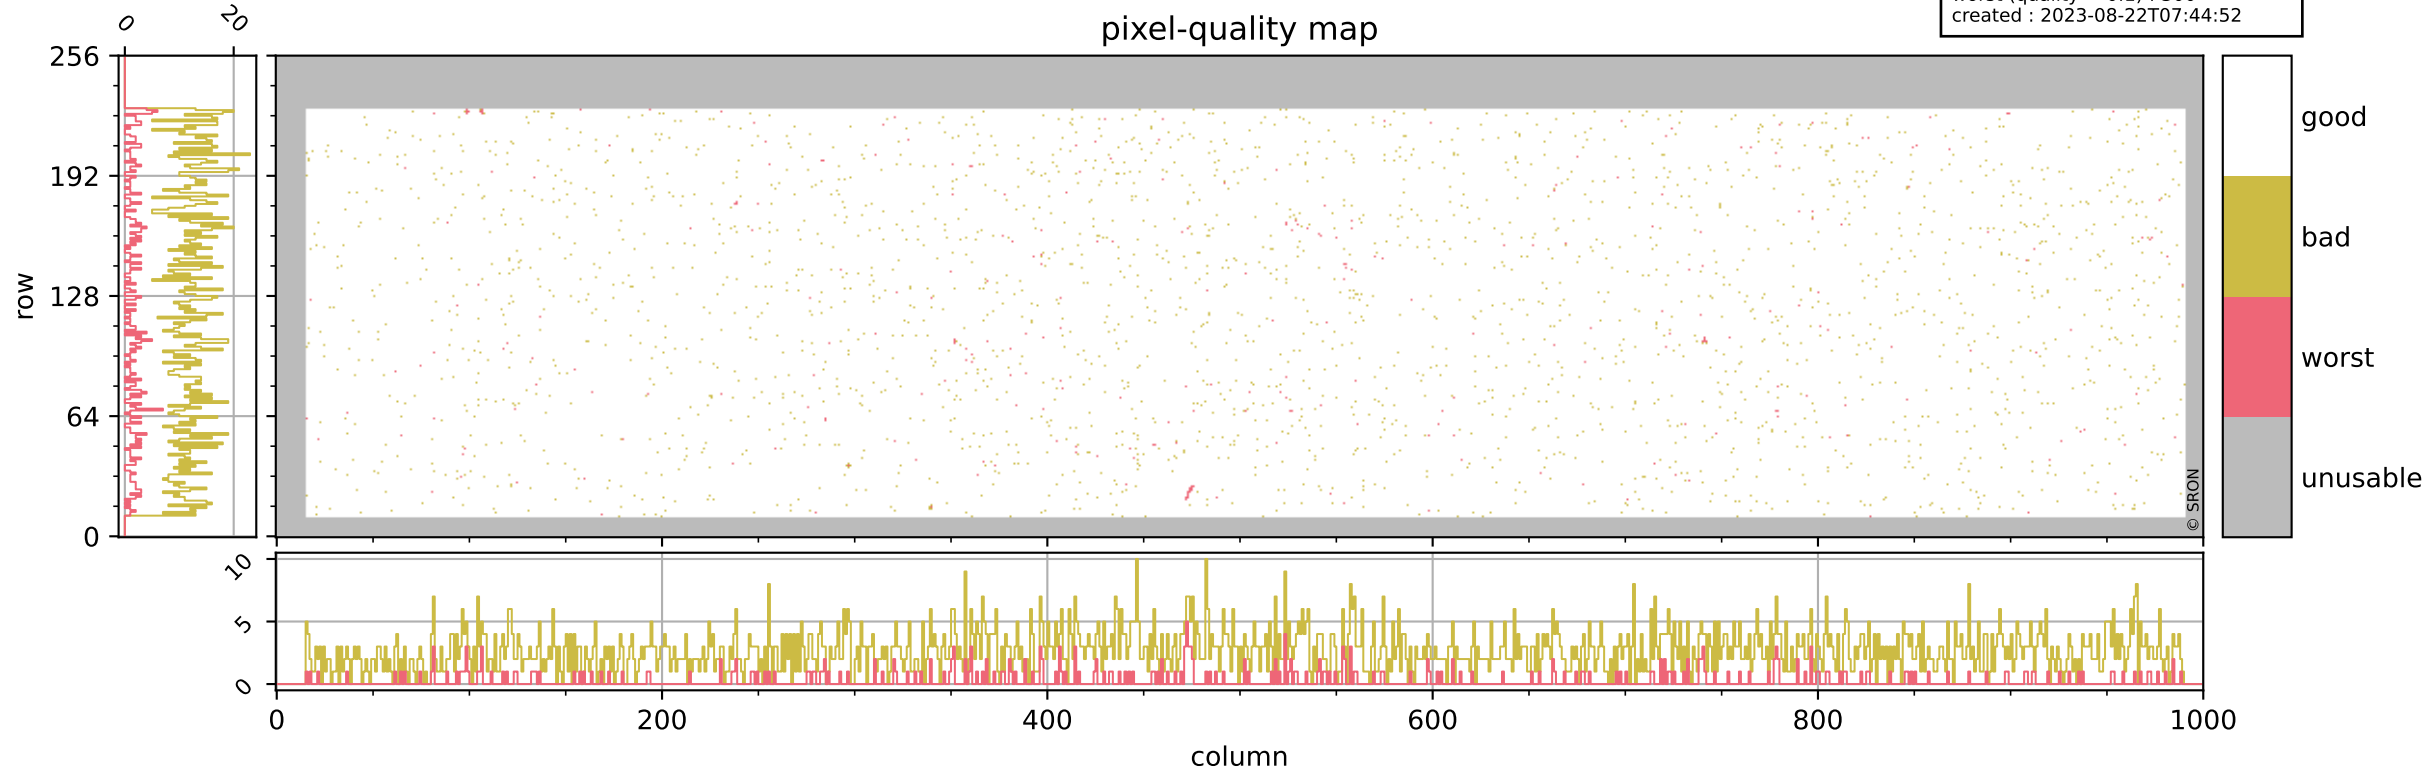

Tropomi SWIR pixel quality (official)

orbits : 19 in [3757, 3802]
coverage : 2018-07-05 / 2018-07-08
bad (quality < 0.8) : 2654
worst (quality < 0.1) : 300
created : 2023-08-22T07:44:52

pixel-quality map

Tropomi SWIR pixel quality (official)

orbits : 19 in [3757, 3802]
coverage : 2018-07-05 / 2018-07-08
bad (quality < 0.8) : 284
worst (quality < 0.1) : 112
created : 2023-08-22T07:44:52

Tropomi SWIR pixel quality (official)

orbits : 19 in [3757, 3802]
coverage : 2018-07-05 / 2018-07-08
bad (quality < 0.8) : 2404
worst (quality < 0.1) : 220
created : 2023-08-22T07:44:53

pixel-quality map (noise average)

Tropomi SWIR pixel quality (official)

orbits : 19 in [3757, 3802]
coverage : 2018-07-05 / 2018-07-08
created : 2023-08-22T07:44:53

Histograms of pixel-quality

Tropomi SWIR pixel quality (official) ground-tracks of Sentinel-5P

orbits : 19 in [3757, 3802]
coverage : 2018-07-05 / 2018-07-08
created : 2023-08-22T07:44:54