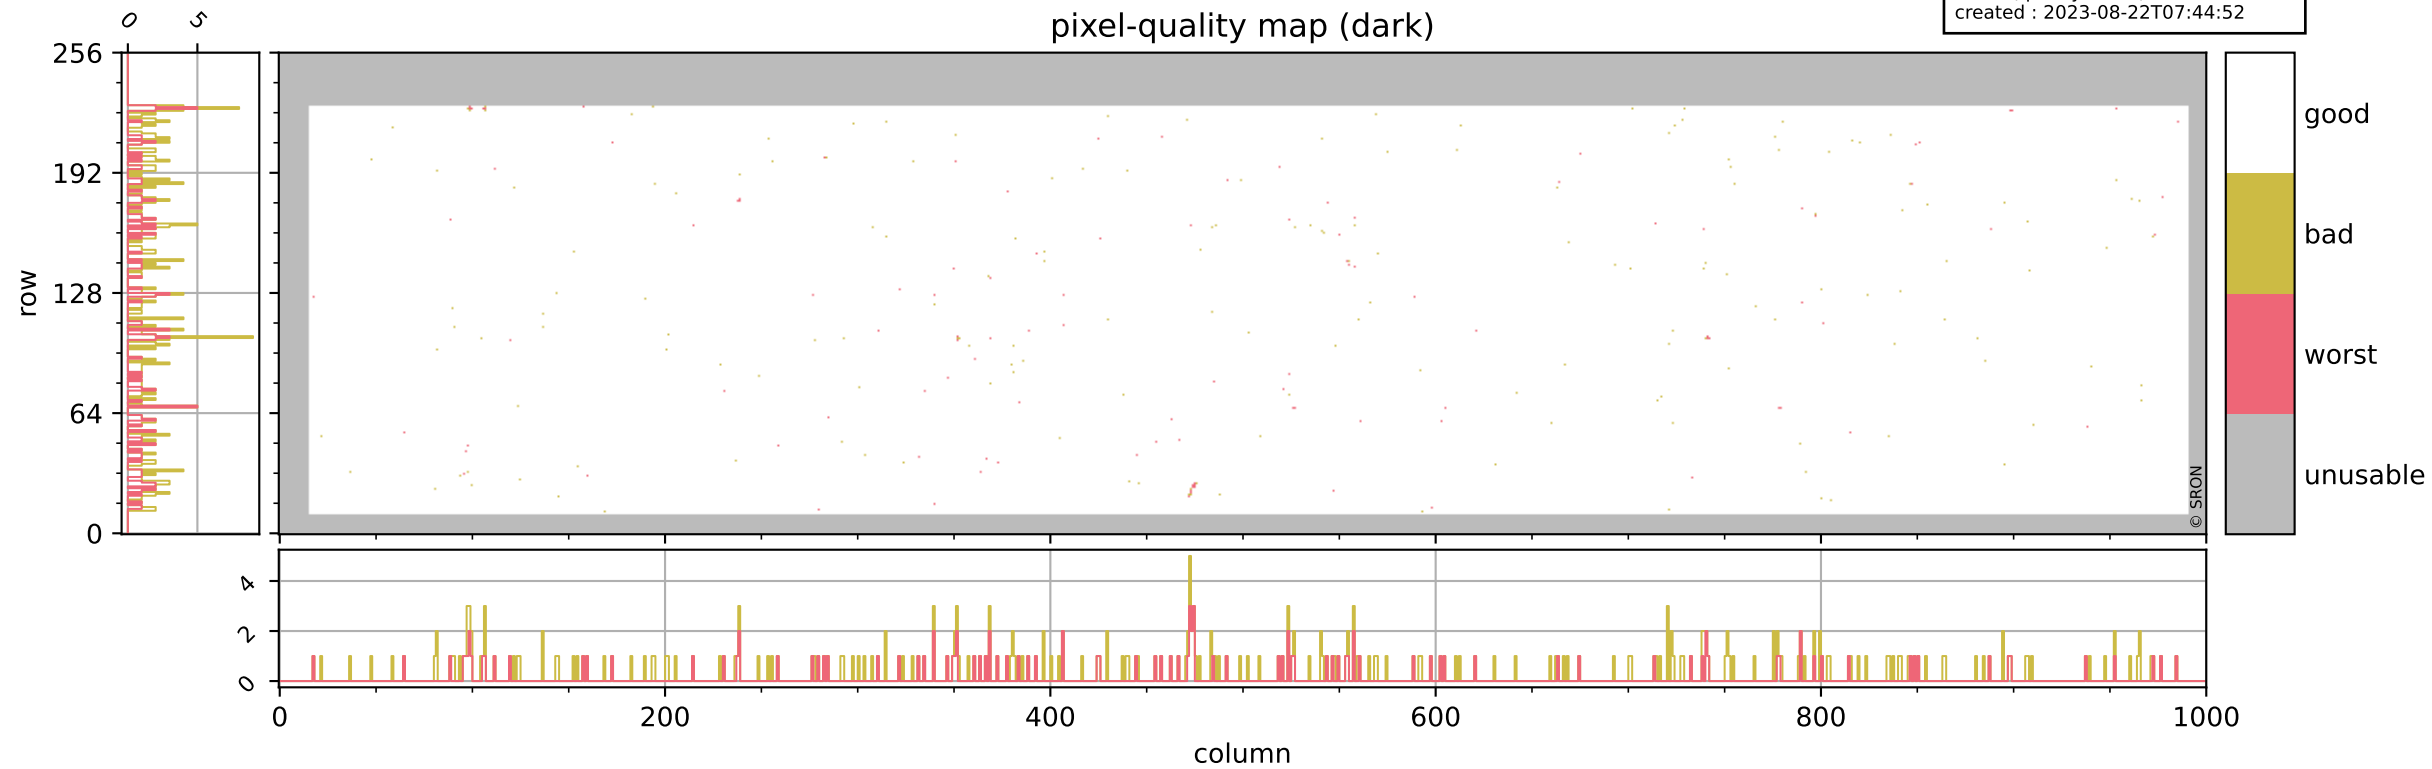

Tropomi SWIR pixel quality (official)

orbits : 19 in [3757, 3802]
coverage : 2018-07-05 / 2018-07-08
bad (quality < 0.8) : 2654
worst (quality < 0.1) : 300
created : 2023-08-22T07:44:52

pixel-quality map

Tropomi SWIR pixel quality (official)

orbits : 19 in [3757, 3802]
coverage : 2018-07-05 / 2018-07-08
bad (quality < 0.8) : 284
worst (quality < 0.1) : 112
created : 2023-08-22T07:44:52

Tropomi SWIR pixel quality (official)

orbits : 19 in [3757, 3802]
coverage : 2018-07-05 / 2018-07-08
bad (quality < 0.8) : 2404
worst (quality < 0.1) : 220
created : 2023-08-22T07:44:53

pixel-quality map (noise average)

Tropomi SWIR pixel quality (official)

orbits : 19 in [3757, 3802]
coverage : 2018-07-05 / 2018-07-08
created : 2023-08-22T07:44:53

Histograms of pixel-quality

Tropomi SWIR pixel quality (official) ground-tracks of Sentinel-5P

orbits : 19 in [3757, 3802]
coverage : 2018-07-05 / 2018-07-08
created : 2023-08-22T07:44:54