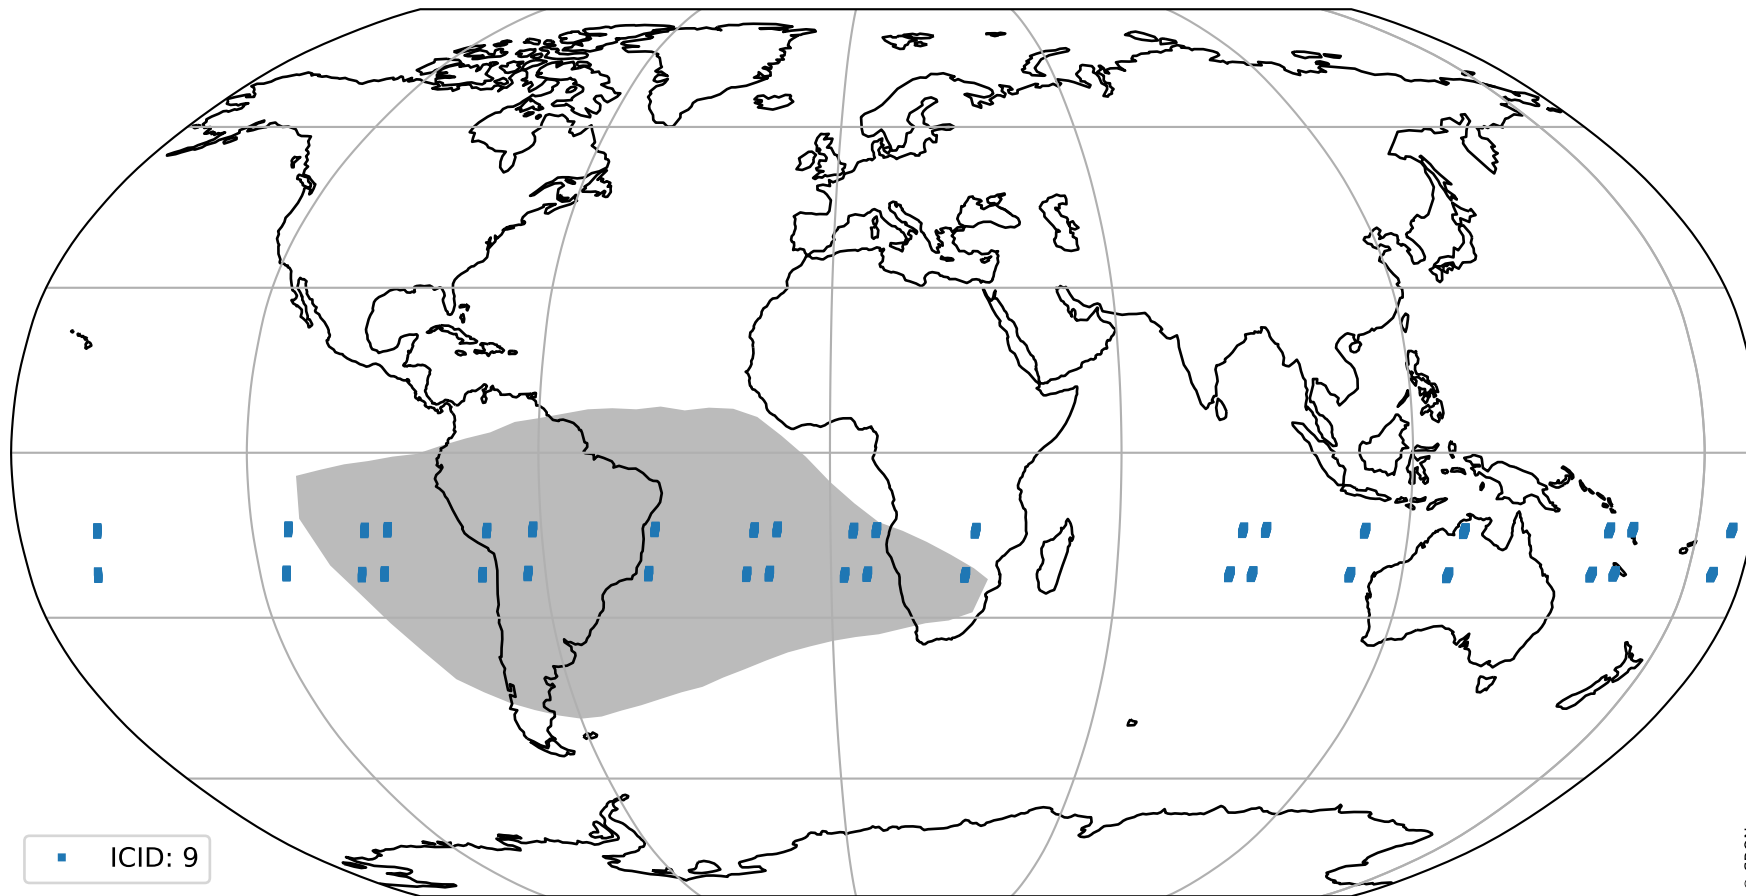

orbits : 19 in [3757, 3802]
coverage : 2018-07-05 / 2018-07-08
bad (quality < 0.8) : 2404
worst (quality < 0.1) : 220
created : 2023-08-22T07:44:53

pixel-quality map (noise average)

Tropomi SWIR pixel quality (official)

orbits : 19 in [3757, 3802]
coverage : 2018-07-05 / 2018-07-08
to good : 352
good to bad : 663
to worst : 91
created : 2023-08-22T07:44:53

total quality compared with SWIR pixel-quality CKD

Tropomi SWIR pixel quality (official)

orbits : 19 in [3757, 3802]
coverage : 2018-07-05 / 2018-07-08
created : 2023-08-22T07:44:53

Histograms of pixel-quality

Tropomi SWIR pixel quality (official) ground-tracks of Sentinel-5P

orbits : 19 in [3757, 3802]
coverage : 2018-07-05 / 2018-07-08
created : 2023-08-22T07:44:54

Tropomi SWIR pixel quality (official)

orbits : [2827, 3802]
coverage : 2018-04-30 / 2018-07-08
created : 2023-08-22T07:44:54

trend of pixel quality & temperatures