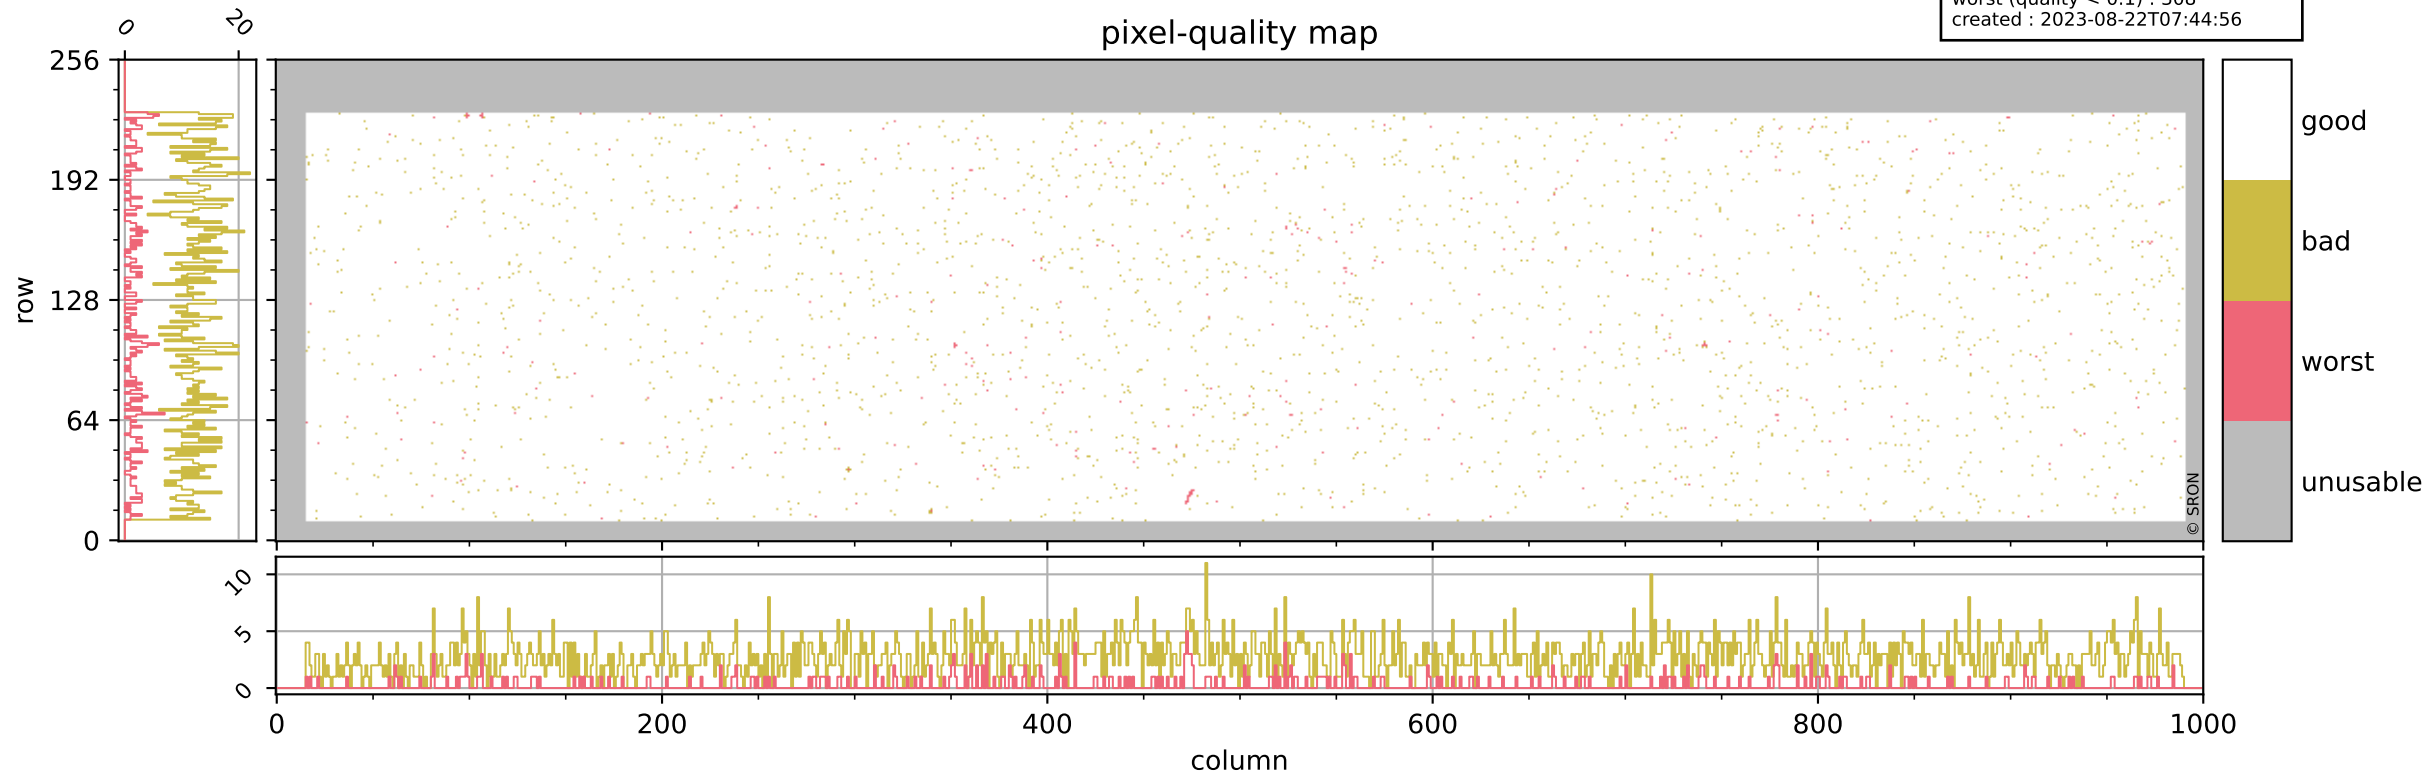

# Tropomi SWIR pixel quality (official)

orbits : 19 in [3787, 3832]  
coverage : 2018-07-07 / 2018-07-10  
bad (quality < 0.8) : 2672  
worst (quality < 0.1) : 308  
created : 2023-08-22T07:44:56

## pixel-quality map

# Tropomi SWIR pixel quality (official)

orbits : 19 in [3787, 3832]  
coverage : 2018-07-07 / 2018-07-10  
bad (quality < 0.8) : 287  
worst (quality < 0.1) : 112  
created : 2023-08-22T07:44:57

## pixel-quality map (dark)