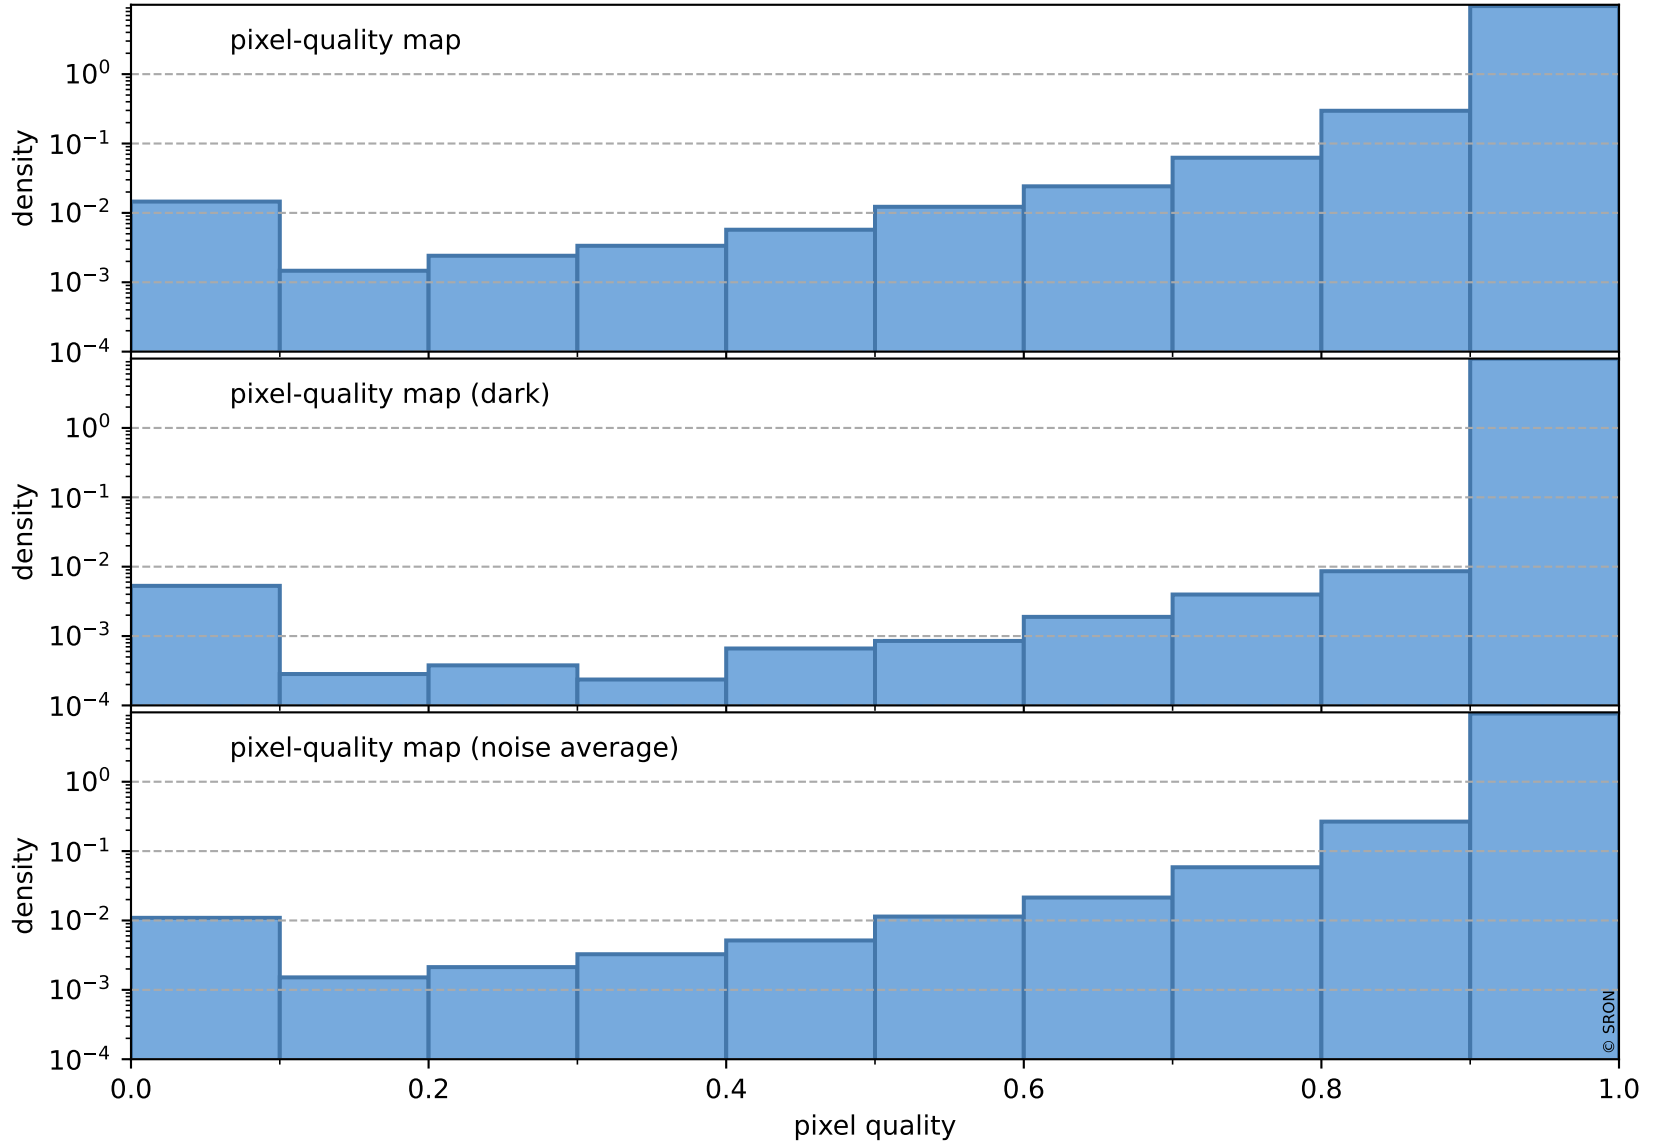

Tropomi SWIR pixel quality (official)

orbits : 19 in [3787, 3832]
coverage : 2018-07-07 / 2018-07-10
created : 2023-08-22T07:44:57

Histograms of pixel-quality