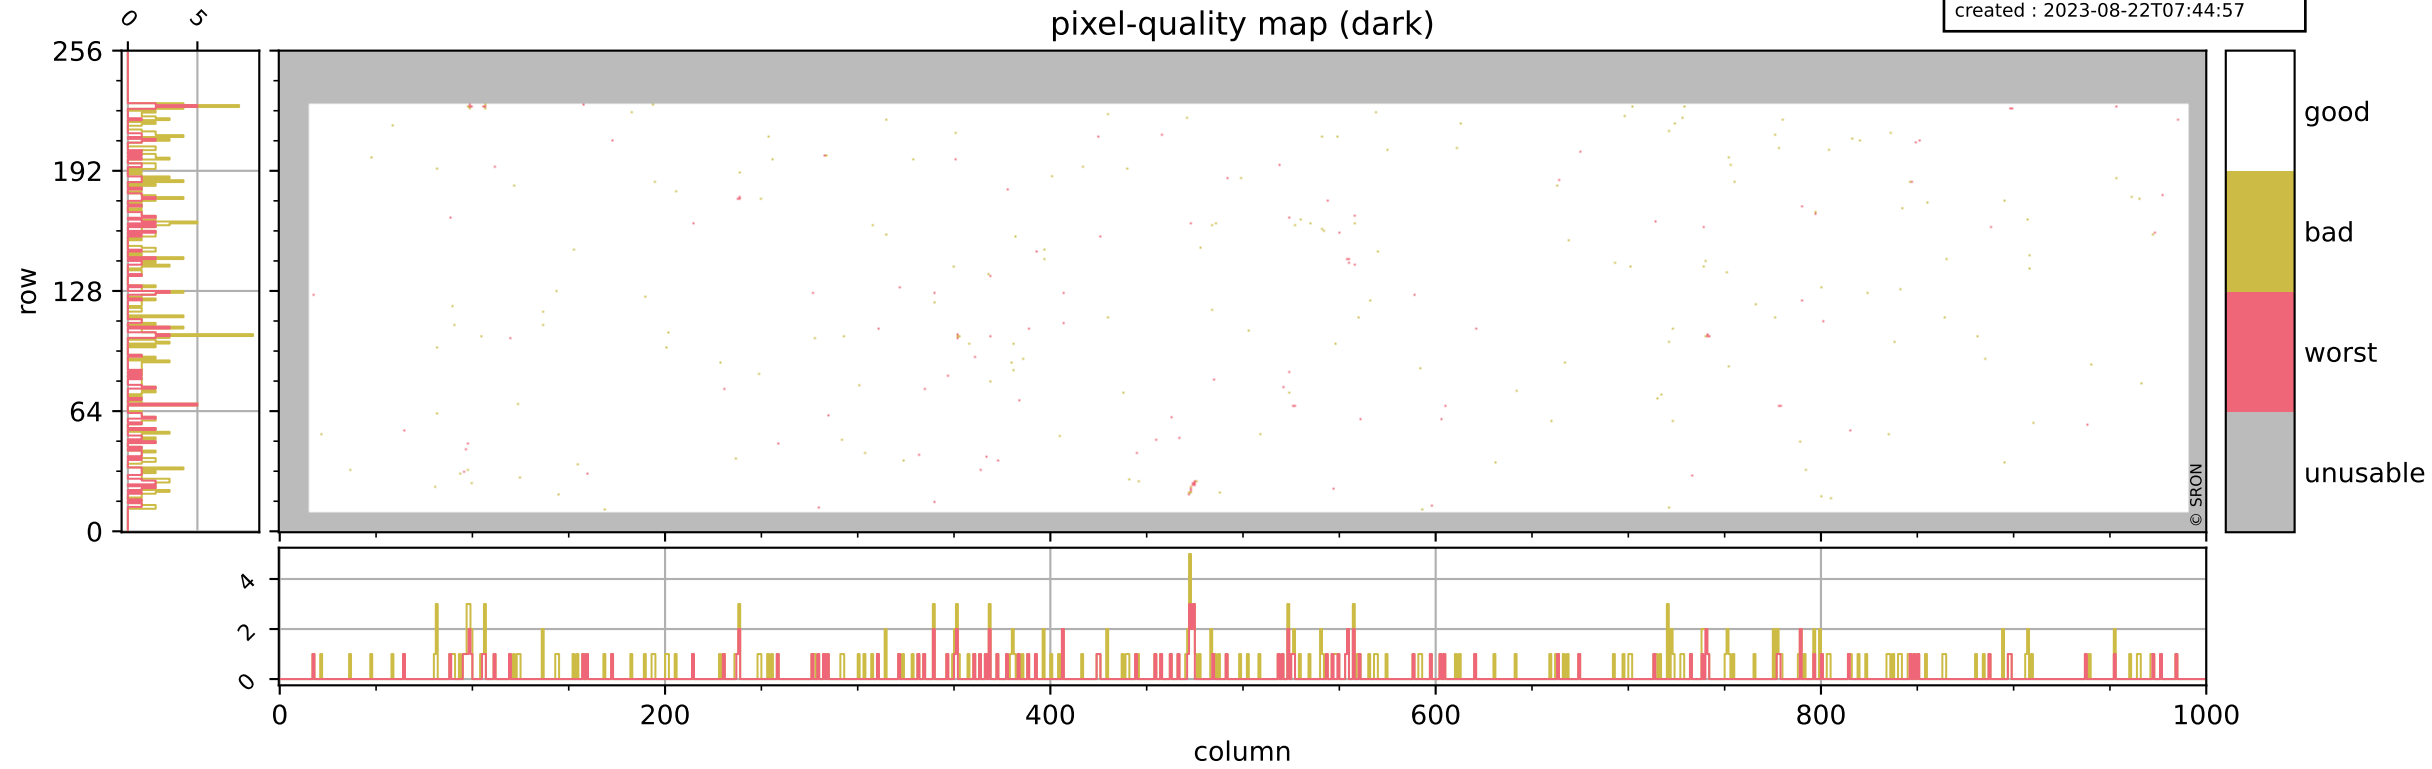

# Tropomi SWIR pixel quality (official)

orbits : 19 in [3787, 3832]  
coverage : 2018-07-07 / 2018-07-10  
bad (quality < 0.8) : 2672  
worst (quality < 0.1) : 308  
created : 2023-08-22T07:44:56

## pixel-quality map

# Tropomi SWIR pixel quality (official)

orbits : 19 in [3787, 3832]  
coverage : 2018-07-07 / 2018-07-10  
bad (quality < 0.8) : 287  
worst (quality < 0.1) : 112  
created : 2023-08-22T07:44:57

## pixel-quality map (dark)