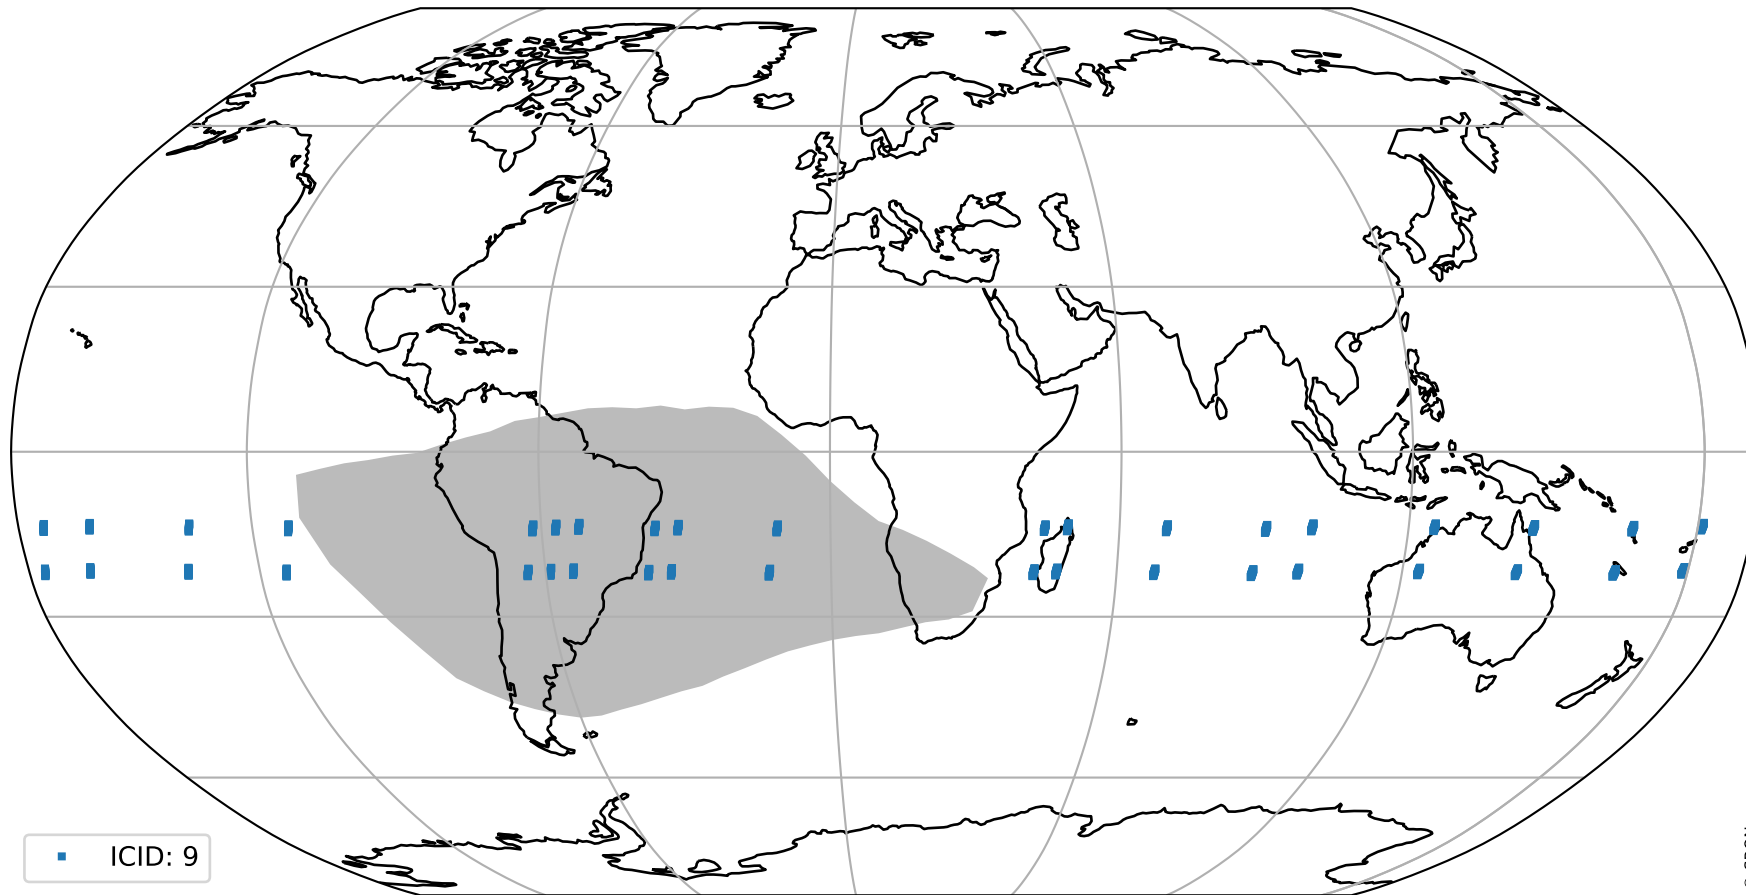

# Tropomi SWIR pixel quality (official)

orbits : 19 in [3787, 3832]  
coverage : 2018-07-07 / 2018-07-10  
created : 2023-08-22T07:44:57

## Histograms of pixel-quality

# Tropomi SWIR pixel quality (official) ground-tracks of Sentinel-5P

orbits : 19 in [3787, 3832]  
coverage : 2018-07-07 / 2018-07-10  
created : 2023-08-22T07:44:58