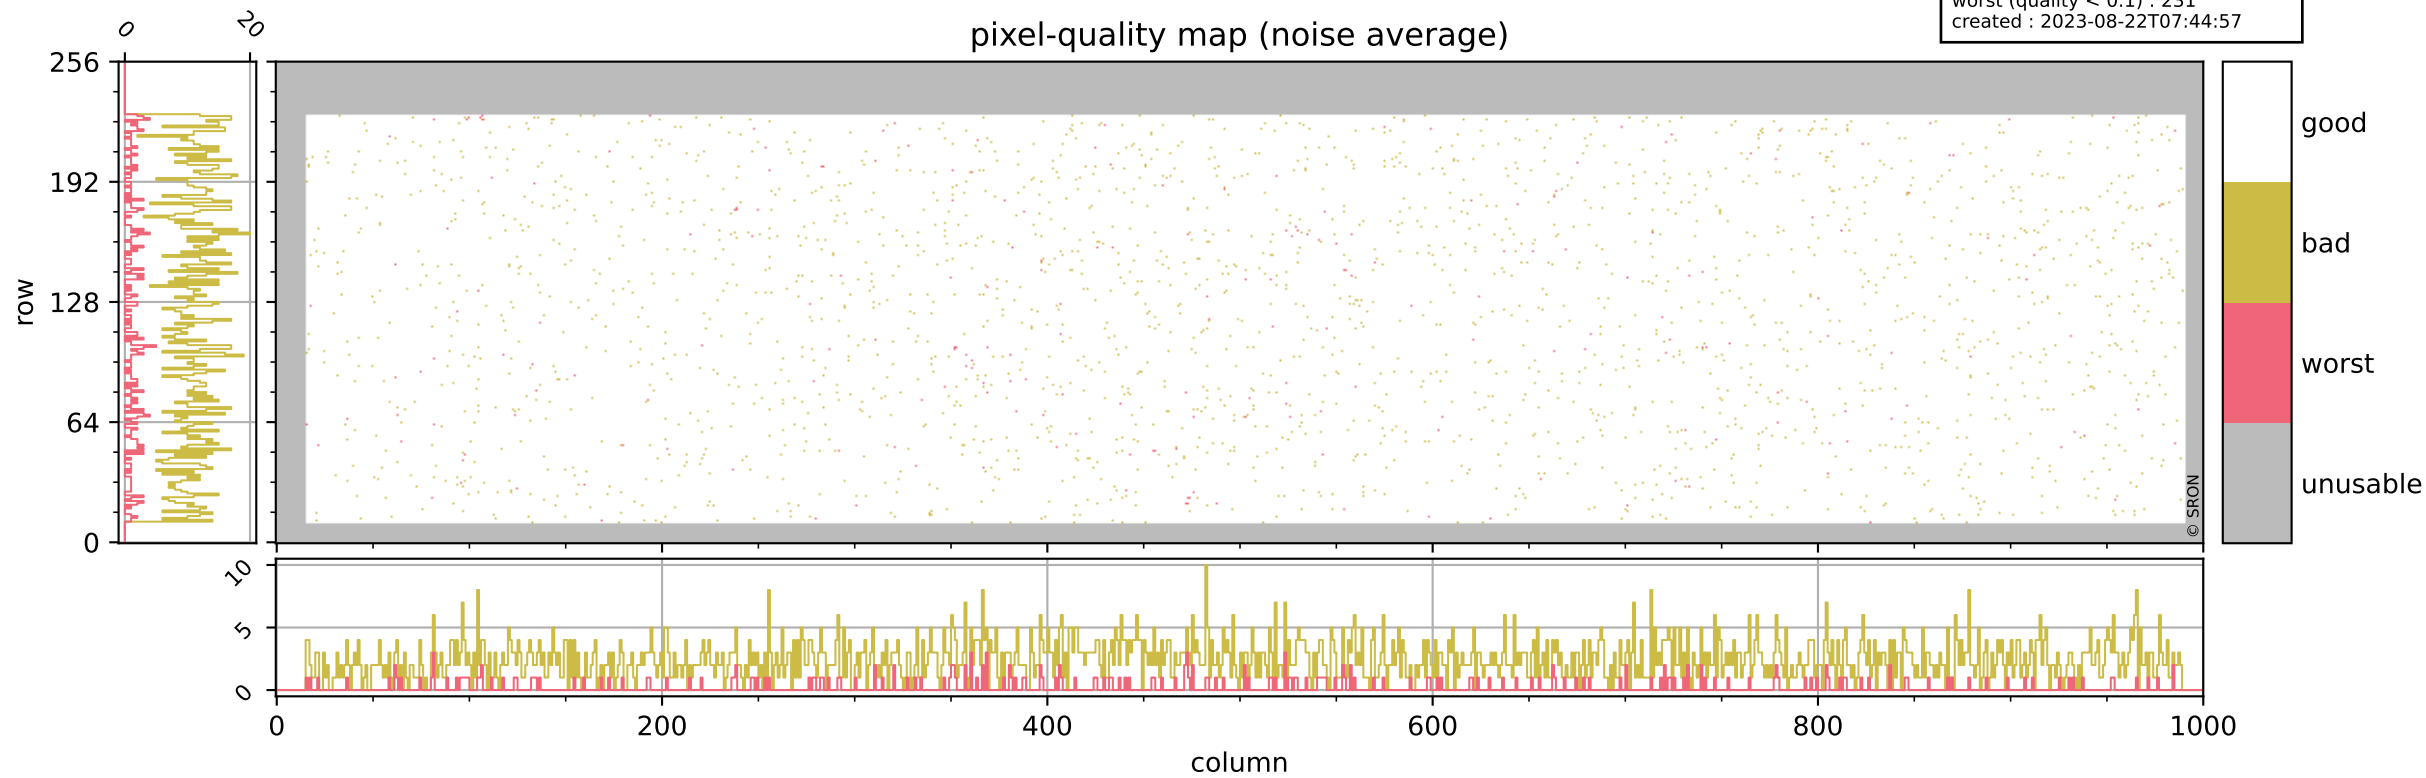

## pixel-quality map

# Tropomi SWIR pixel quality (official)

orbits : 19 in [3787, 3832]  
coverage : 2018-07-07 / 2018-07-10  
bad (quality < 0.8) : 287  
worst (quality < 0.1) : 112  
created : 2023-08-22T07:44:57

## pixel-quality map (dark)

# Tropomi SWIR pixel quality (official)

orbits : 19 in [3787, 3832]  
coverage : 2018-07-07 / 2018-07-10  
bad (quality < 0.8) : 2418  
worst (quality < 0.1) : 231  
created : 2023-08-22T07:44:57