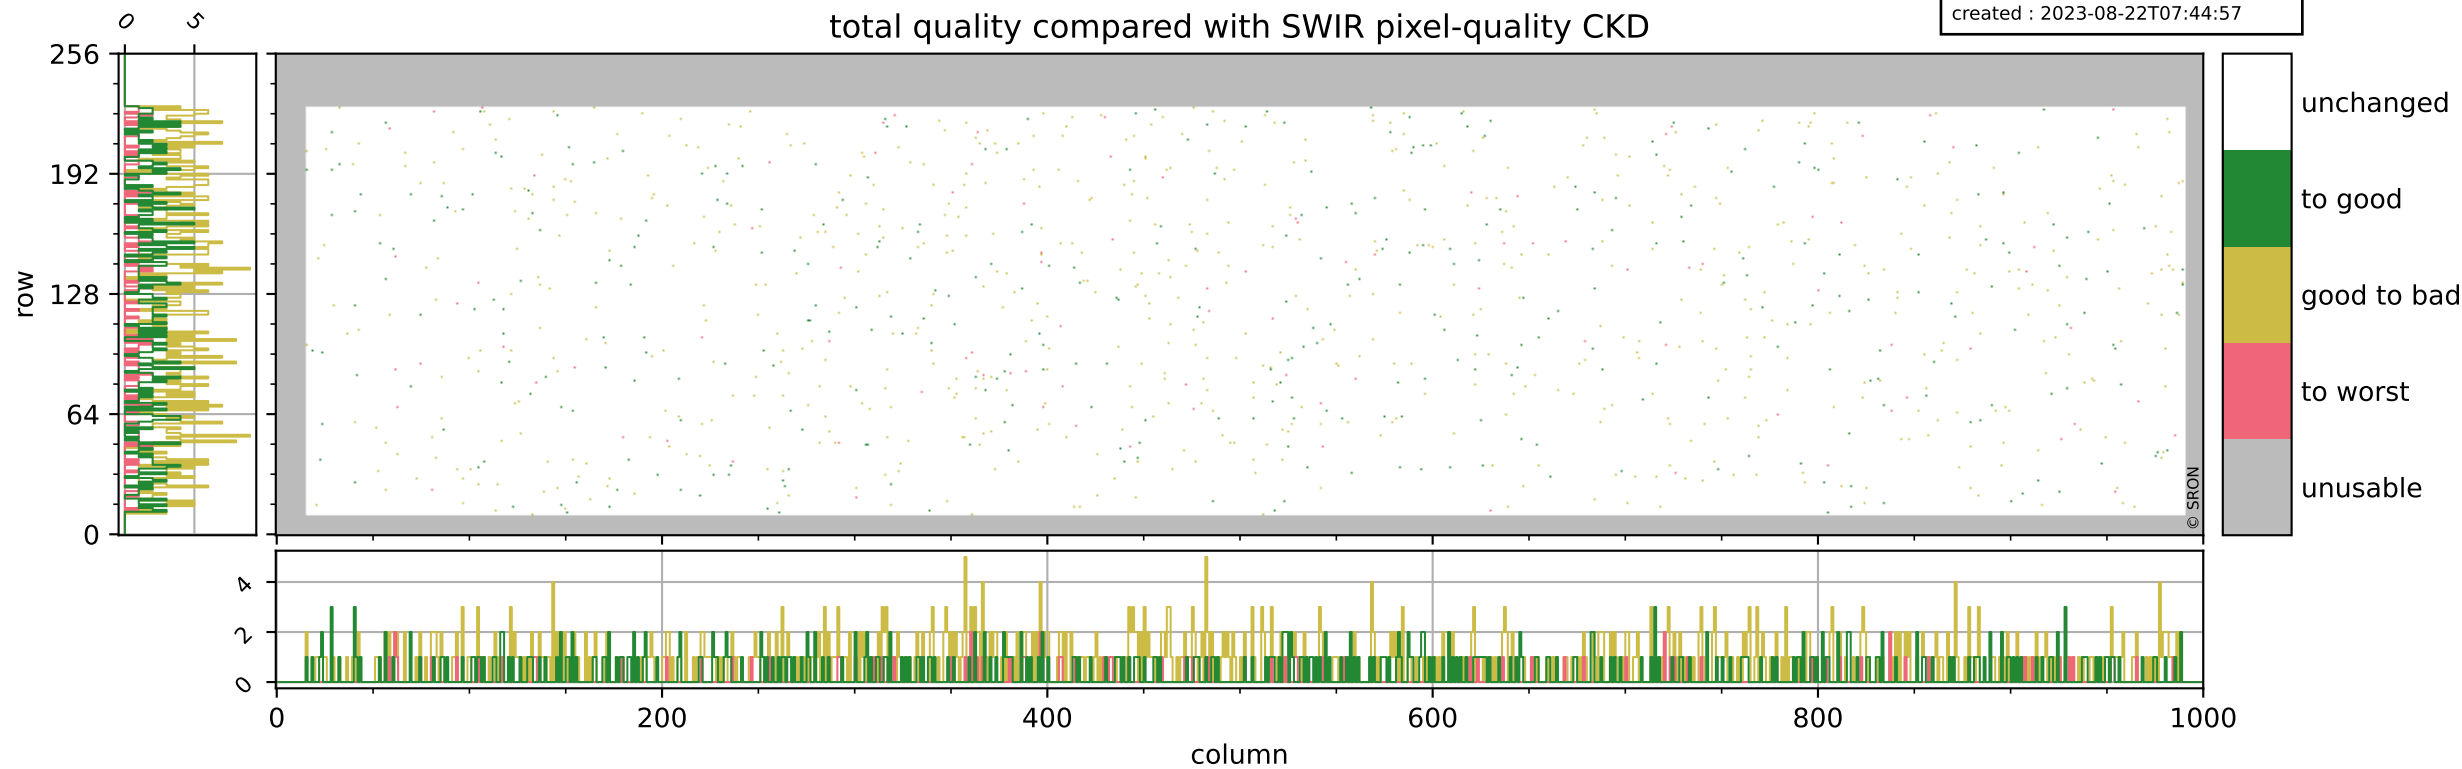

## pixel-quality map (dark)

# Tropomi SWIR pixel quality (official)

orbits : 19 in [3787, 3832]  
coverage : 2018-07-07 / 2018-07-10  
bad (quality < 0.8) : 2418  
worst (quality < 0.1) : 231  
created : 2023-08-22T07:44:57

# Tropomi SWIR pixel quality (official)

orbits : 19 in [3787, 3832]  
coverage : 2018-07-07 / 2018-07-10  
to good : 359  
good to bad : 684  
to worst : 98  
created : 2023-08-22T07:44:57

## total quality compared with SWIR pixel-quality CKD