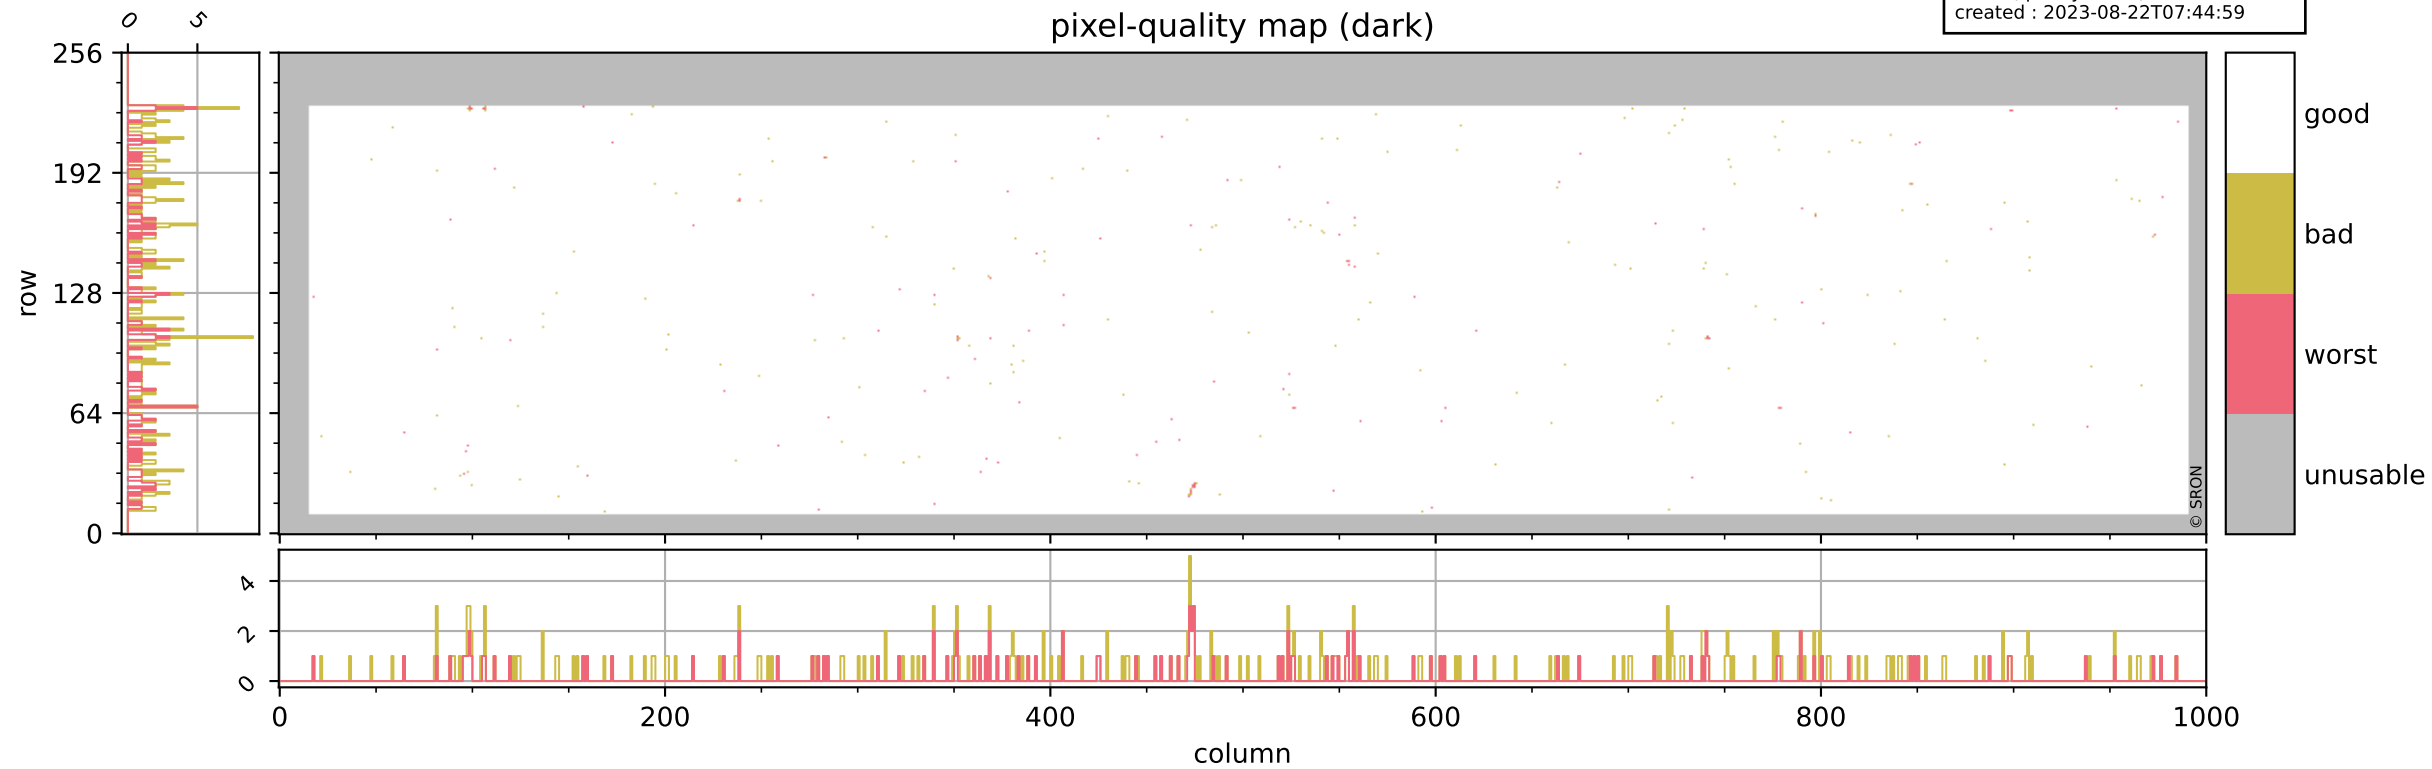

Tropomi SWIR pixel quality (official)

orbits : 20 in [3802, 3847]
coverage : 2018-07-08 / 2018-07-11
bad (quality < 0.8) : 2684
worst (quality < 0.1) : 315
created : 2023-08-22T07:44:58

pixel-quality map

Tropomi SWIR pixel quality (official)

orbits : 20 in [3802, 3847]
coverage : 2018-07-08 / 2018-07-11
bad (quality < 0.8) : 287
worst (quality < 0.1) : 111
created : 2023-08-22T07:44:59

pixel-quality map (dark)

Tropomi SWIR pixel quality (official)

orbits : 20 in [3802, 3847]
coverage : 2018-07-08 / 2018-07-11
bad (quality < 0.8) : 2430
worst (quality < 0.1) : 235
created : 2023-08-22T07:44:59

pixel-quality map (noise average)

Tropomi SWIR pixel quality (official)

orbits : 20 in [3802, 3847]
coverage : 2018-07-08 / 2018-07-11
created : 2023-08-22T07:44:59

Histograms of pixel-quality

Tropomi SWIR pixel quality (official) ground-tracks of Sentinel-5P