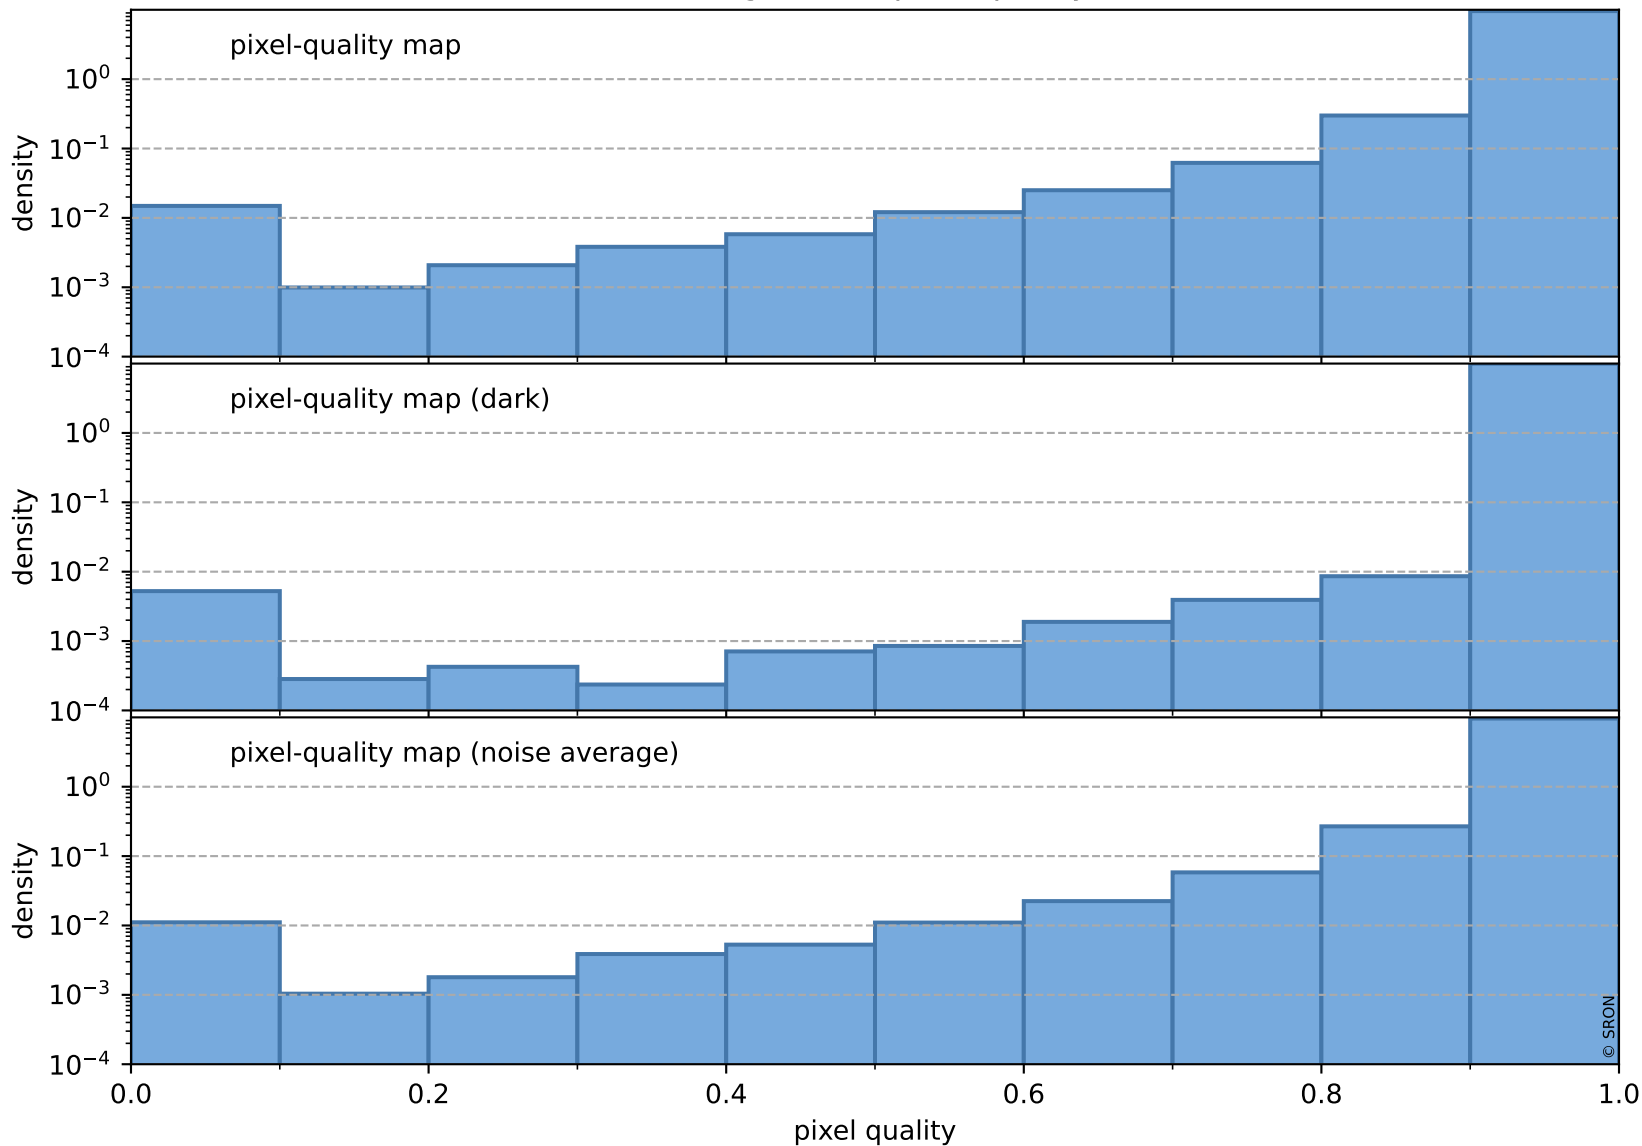

Tropomi SWIR pixel quality (official)

orbits : 20 in [3802, 3847]
coverage : 2018-07-08 / 2018-07-11
bad (quality < 0.8) : 2430
worst (quality < 0.1) : 235
created : 2023-08-22T07:44:59

pixel-quality map (noise average)

Tropomi SWIR pixel quality (official)

orbits : 20 in [3802, 3847]
coverage : 2018-07-08 / 2018-07-11
to good : 357
good to bad : 690
to worst : 103
created : 2023-08-22T07:44:59

total quality compared with SWIR pixel-quality CKD

Tropomi SWIR pixel quality (official)

orbits : 20 in [3802, 3847]
coverage : 2018-07-08 / 2018-07-11
created : 2023-08-22T07:44:59

Histograms of pixel-quality

Tropomi SWIR pixel quality (official) ground-tracks of Sentinel-5P

orbits : 20 in [3802, 3847]
coverage : 2018-07-08 / 2018-07-11
created : 2023-08-22T07:45:00

■ ICID: 9

Tropomi SWIR pixel quality (official)

orbits : [2827, 3847]
coverage : 2018-04-30 / 2018-07-11
created : 2023-08-22T07:45:00