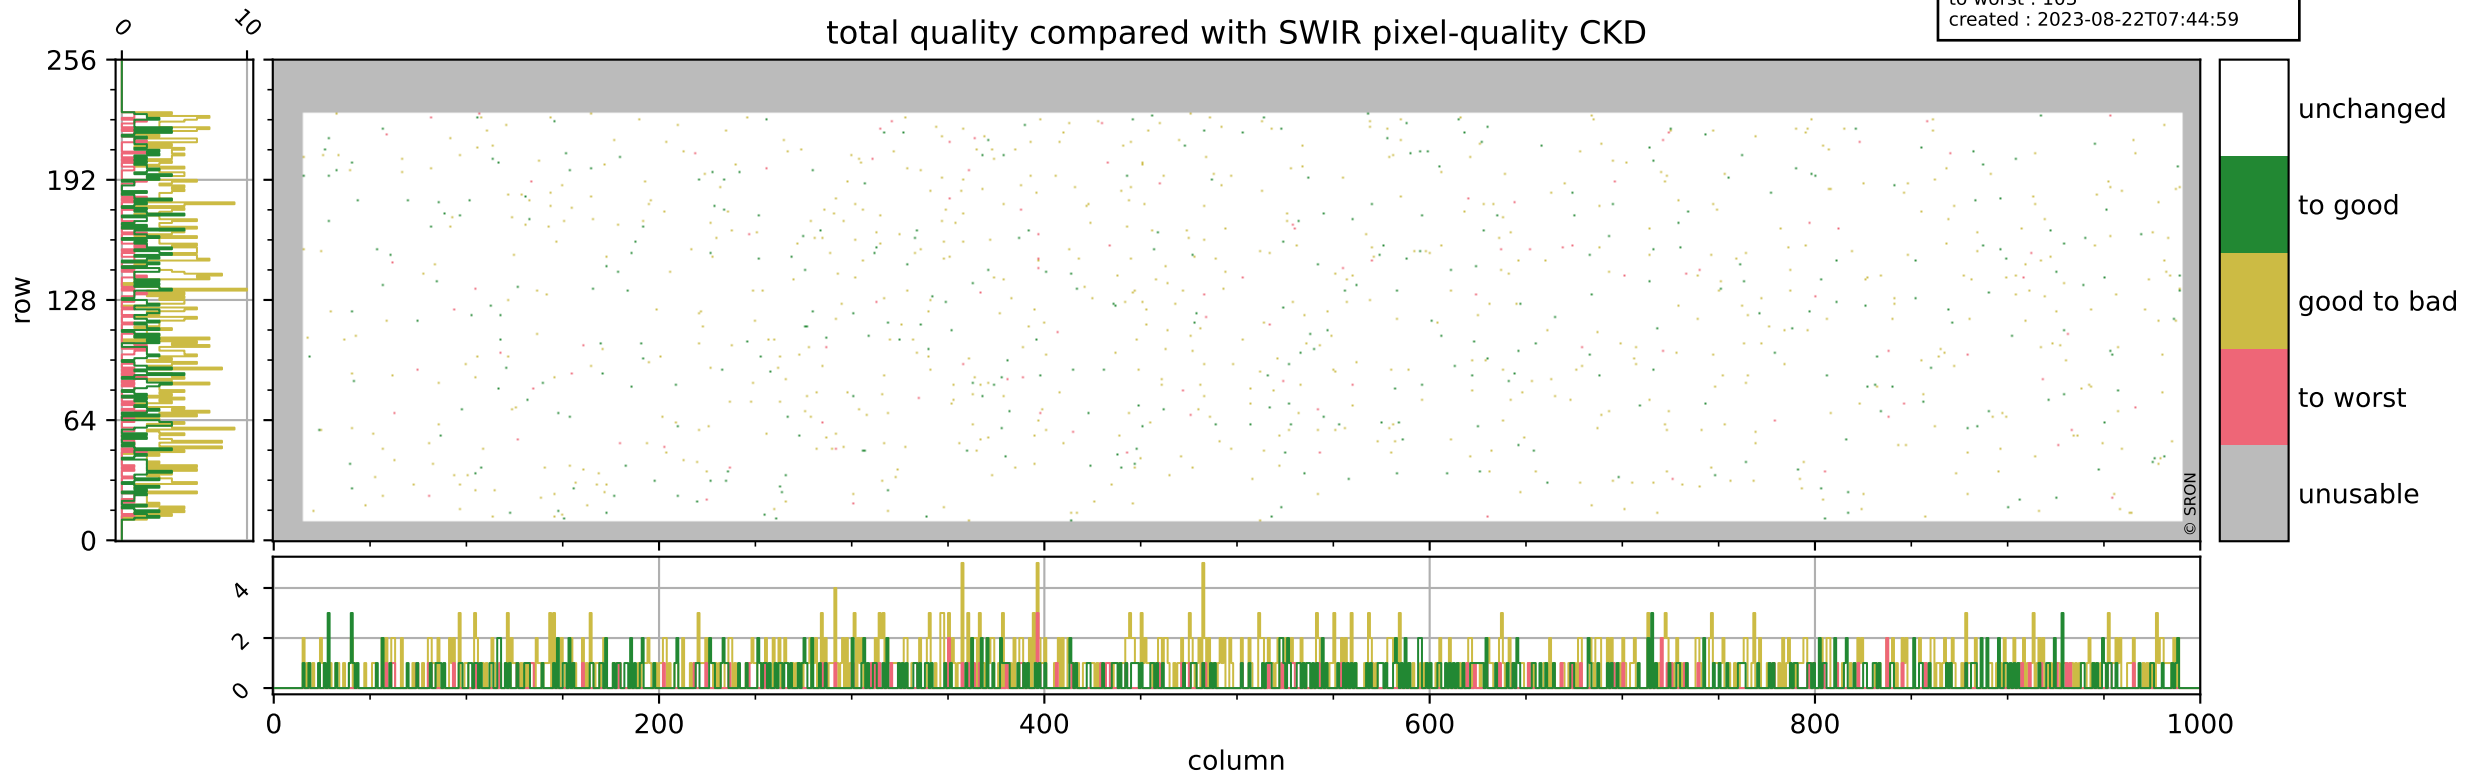

Tropomi SWIR pixel quality (official)

orbits : 20 in [3802, 3847]
coverage : 2018-07-08 / 2018-07-11
bad (quality < 0.8) : 287
worst (quality < 0.1) : 111
created : 2023-08-22T07:44:59

pixel-quality map (dark)

Tropomi SWIR pixel quality (official)

orbits : 20 in [3802, 3847]
coverage : 2018-07-08 / 2018-07-11
bad (quality < 0.8) : 2430
worst (quality < 0.1) : 235
created : 2023-08-22T07:44:59

pixel-quality map (noise average)

Tropomi SWIR pixel quality (official)

orbits : 20 in [3802, 3847]
coverage : 2018-07-08 / 2018-07-11
to good : 357
good to bad : 690
to worst : 103
created : 2023-08-22T07:44:59

total quality compared with SWIR pixel-quality CKD

Tropomi SWIR pixel quality (official)

orbits : 20 in [3802, 3847]
coverage : 2018-07-08 / 2018-07-11
created : 2023-08-22T07:44:59

Histograms of pixel-quality

Tropomi SWIR pixel quality (official) ground-tracks of Sentinel-5P