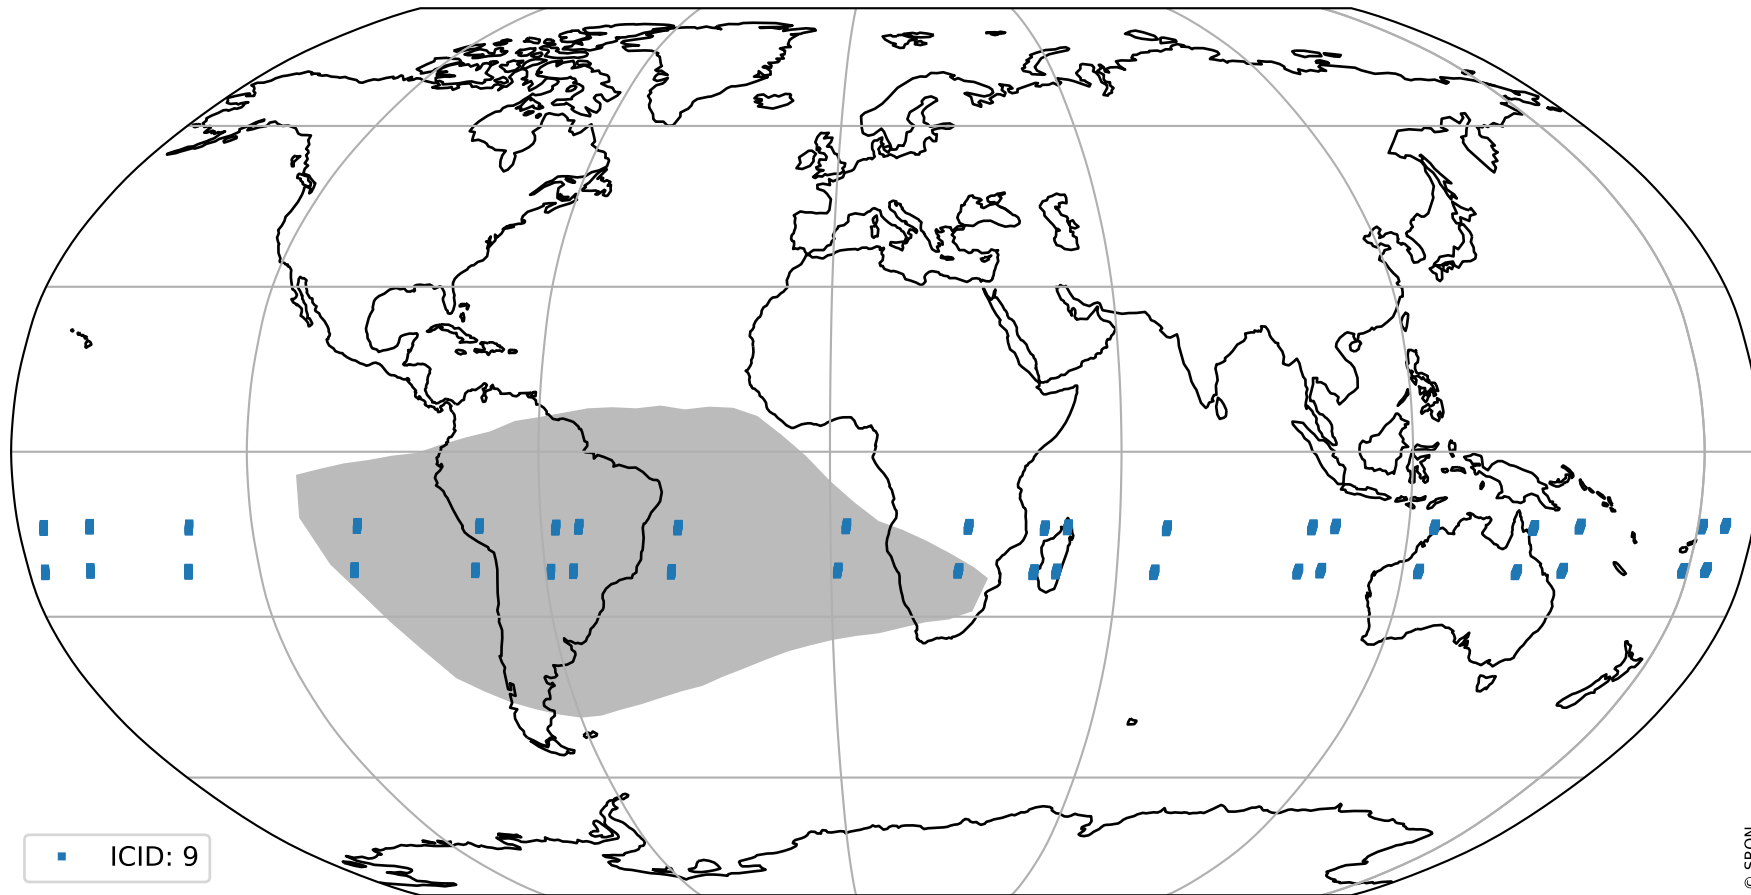

Tropomi SWIR pixel quality (official)

orbits : 20 in [3802, 3847]
coverage : 2018-07-08 / 2018-07-11
to good : 357
good to bad : 690
to worst : 103
created : 2023-08-22T07:44:59

total quality compared with SWIR pixel-quality CKD

Tropomi SWIR pixel quality (official)

orbits : 20 in [3802, 3847]
coverage : 2018-07-08 / 2018-07-11
created : 2023-08-22T07:44:59

Histograms of pixel-quality

Tropomi SWIR pixel quality (official) ground-tracks of Sentinel-5P

orbits : 20 in [3802, 3847]
coverage : 2018-07-08 / 2018-07-11
created : 2023-08-22T07:45:00

■ ICID: 9

Tropomi SWIR pixel quality (official)

orbits : [2827, 3847]
coverage : 2018-04-30 / 2018-07-11
created : 2023-08-22T07:45:00