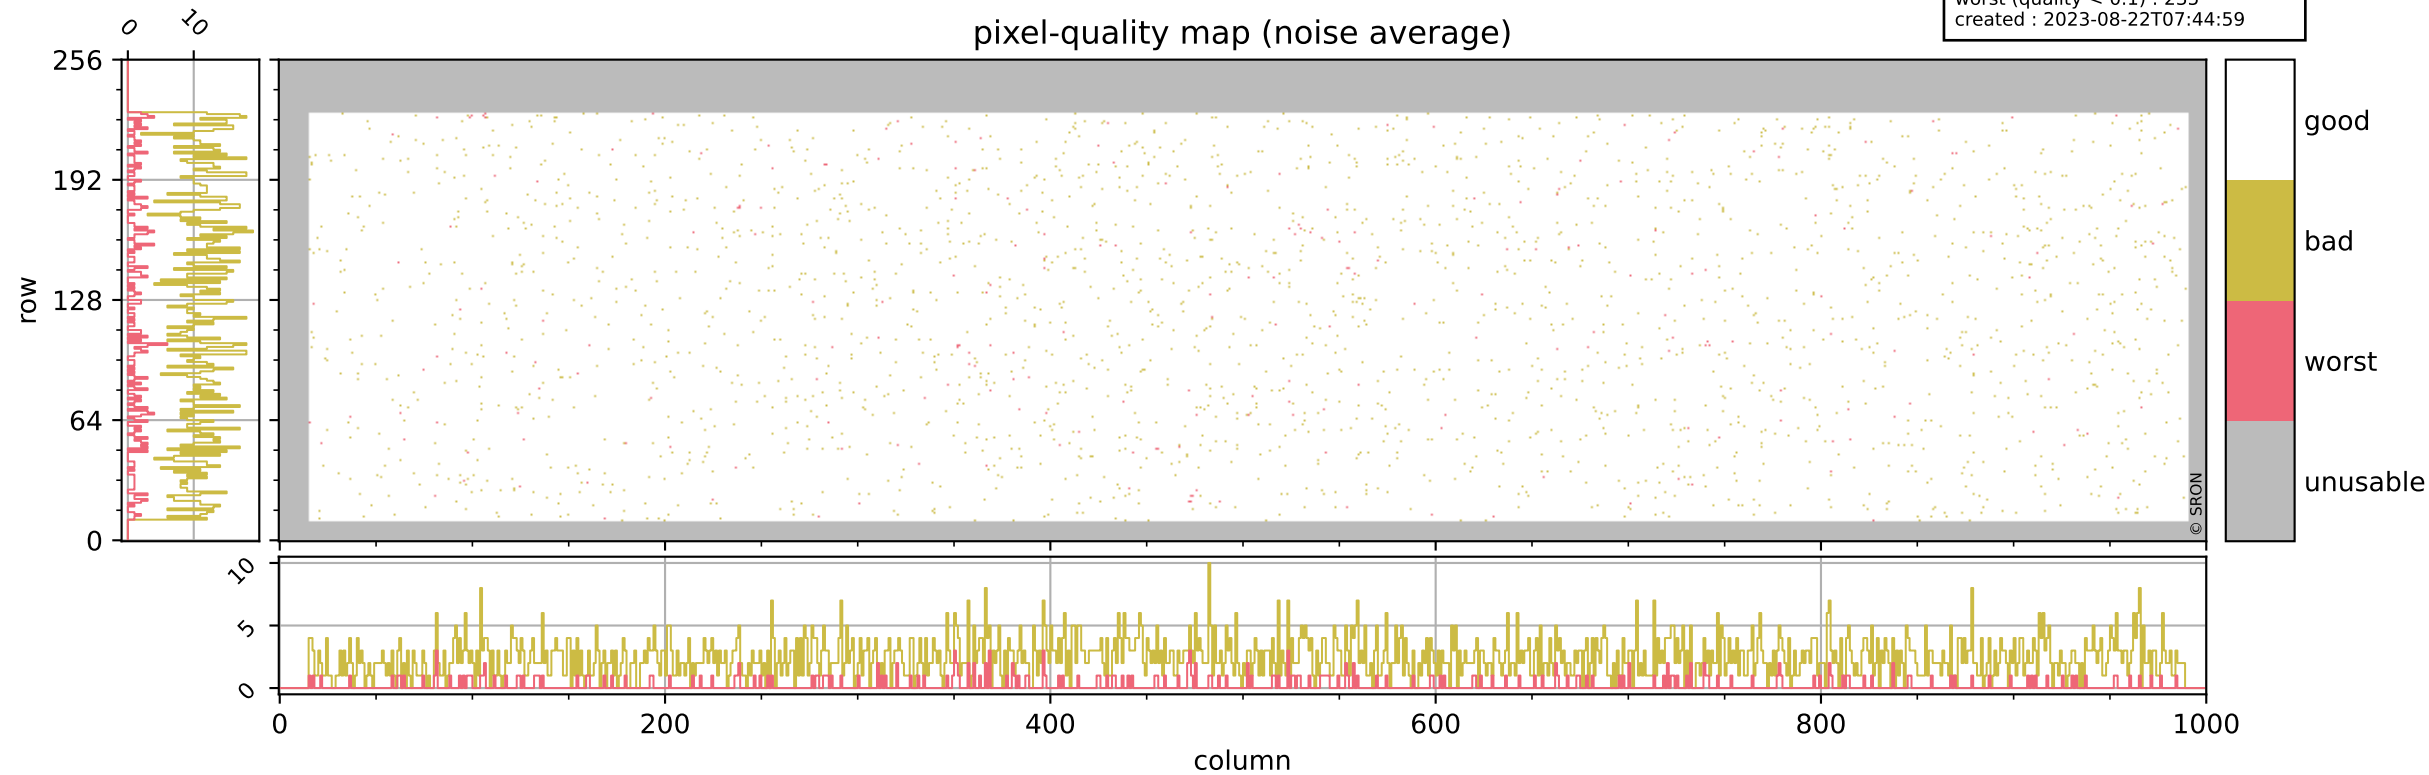

Tropomi SWIR pixel quality (official)

orbits : 20 in [3802, 3847]
coverage : 2018-07-08 / 2018-07-11
bad (quality < 0.8) : 287
worst (quality < 0.1) : 111
created : 2023-08-22T07:44:59

pixel-quality map (dark)

Tropomi SWIR pixel quality (official)

orbits : 20 in [3802, 3847]
coverage : 2018-07-08 / 2018-07-11
bad (quality < 0.8) : 2430
worst (quality < 0.1) : 235
created : 2023-08-22T07:44:59

pixel-quality map (noise average)

Tropomi SWIR pixel quality (official)

orbits : 20 in [3802, 3847]
coverage : 2018-07-08 / 2018-07-11
to good : 357
good to bad : 690
to worst : 103
created : 2023-08-22T07:44:59

total quality compared with SWIR pixel-quality CKD

Tropomi SWIR pixel quality (official)

orbits : 20 in [3802, 3847]
coverage : 2018-07-08 / 2018-07-11
created : 2023-08-22T07:44:59

Histograms of pixel-quality

Tropomi SWIR pixel quality (official) ground-tracks of Sentinel-5P