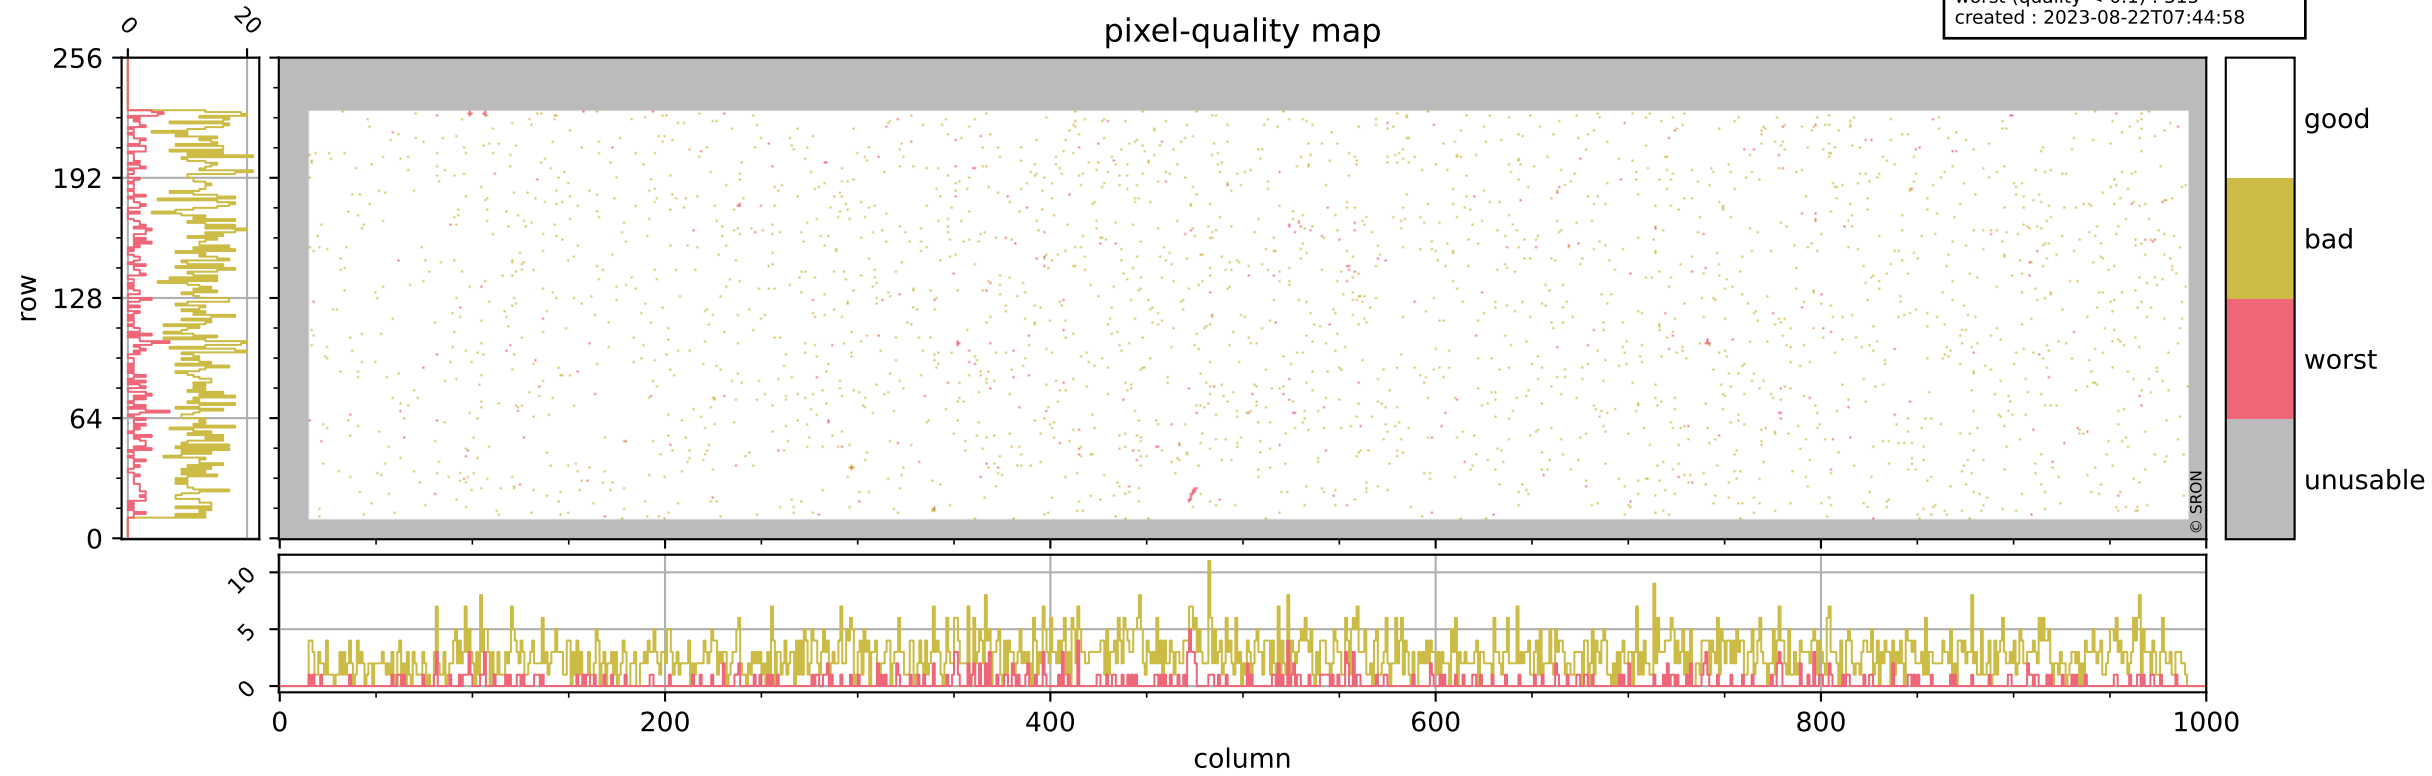

Tropomi SWIR pixel quality (official)

orbits : 20 in [3802, 3847]
coverage : 2018-07-08 / 2018-07-11
bad (quality < 0.8) : 2684
worst (quality < 0.1) : 315
created : 2023-08-22T07:44:58

pixel-quality map

Tropomi SWIR pixel quality (official)

orbits : 20 in [3802, 3847]
coverage : 2018-07-08 / 2018-07-11
bad (quality < 0.8) : 287
worst (quality < 0.1) : 111
created : 2023-08-22T07:44:59

pixel-quality map (dark)

Tropomi SWIR pixel quality (official)

orbits : 20 in [3802, 3847]
coverage : 2018-07-08 / 2018-07-11
bad (quality < 0.8) : 2430
worst (quality < 0.1) : 235
created : 2023-08-22T07:44:59

pixel-quality map (noise average)

Tropomi SWIR pixel quality (official)

orbits : 20 in [3802, 3847]
coverage : 2018-07-08 / 2018-07-11
created : 2023-08-22T07:44:59

Histograms of pixel-quality

Tropomi SWIR pixel quality (official) ground-tracks of Sentinel-5P