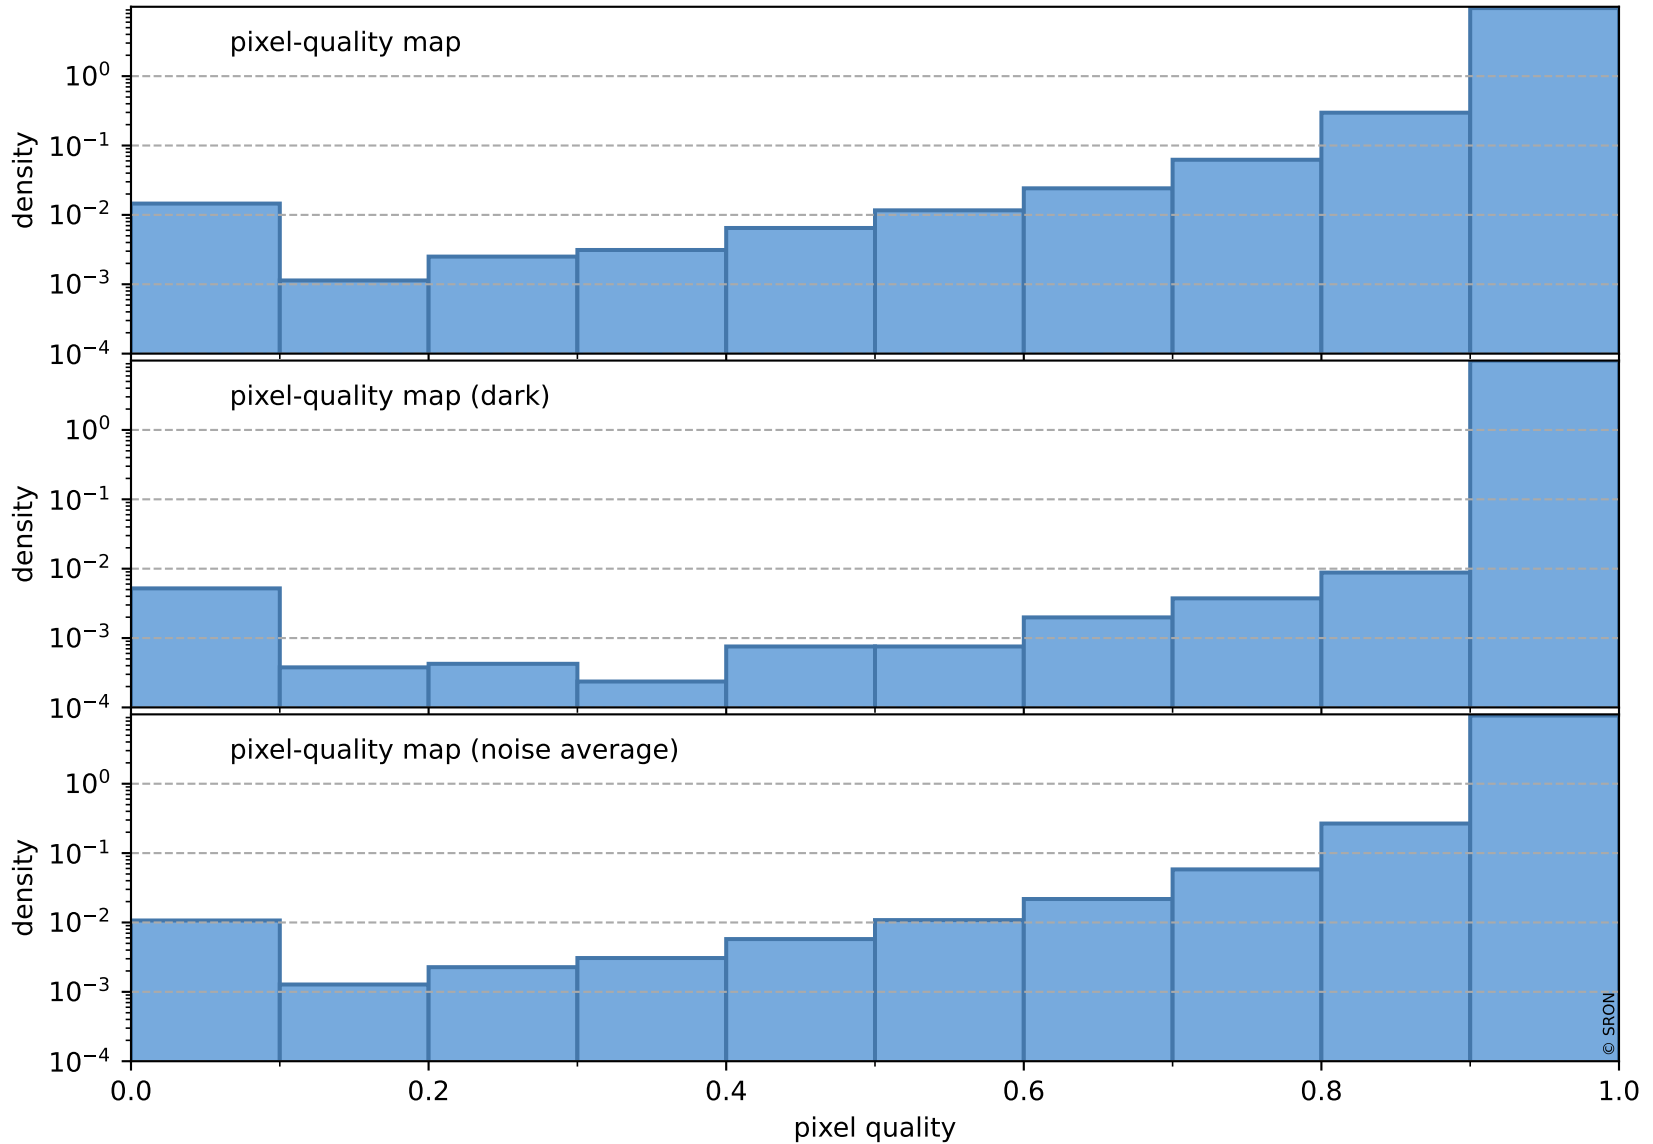

orbits : 19 in [3817, 3862]
coverage : 2018-07-09 / 2018-07-12
bad (quality < 0.8) : 285
worst (quality < 0.1) : 110
created : 2023-08-22T07:45:01

Tropomi SWIR pixel quality (official)

orbits : 19 in [3817, 3862]
coverage : 2018-07-09 / 2018-07-12
bad (quality < 0.8) : 2410
worst (quality < 0.1) : 226
created : 2023-08-22T07:45:01

pixel-quality map (noise average)

Tropomi SWIR pixel quality (official)

orbits : 19 in [3817, 3862]
coverage : 2018-07-09 / 2018-07-12
to good : 364
good to bad : 678
to worst : 98
created : 2023-08-22T07:45:01

total quality compared with SWIR pixel-quality CKD

Tropomi SWIR pixel quality (official)

orbits : 19 in [3817, 3862]
coverage : 2018-07-09 / 2018-07-12
created : 2023-08-22T07:45:02

Histograms of pixel-quality

Tropomi SWIR pixel quality (official) ground-tracks of Sentinel-5P

orbits : 19 in [3817, 3862]
coverage : 2018-07-09 / 2018-07-12
created : 2023-08-22T07:45:02

Tropomi SWIR pixel quality (official)

orbits : [2827, 3862]
coverage : 2018-04-30 / 2018-07-12
created : 2023-08-22T07:45:02