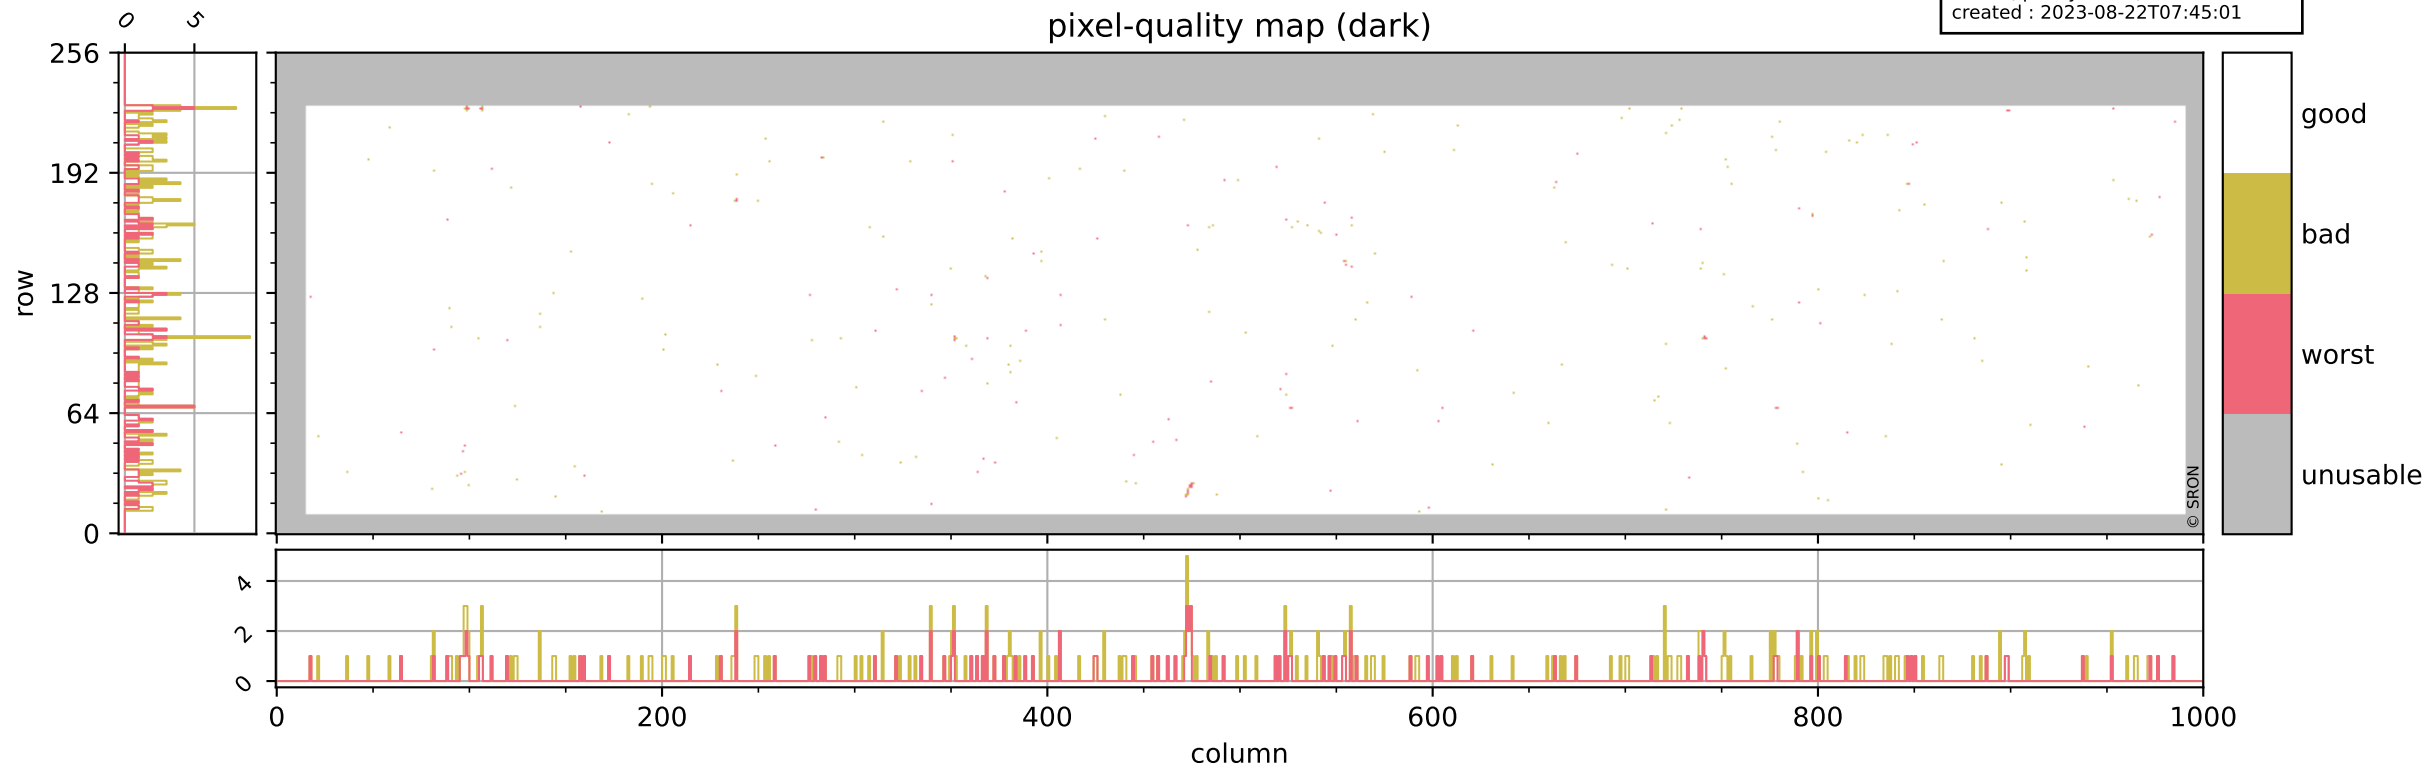

Tropomi SWIR pixel quality (official)

orbits : 19 in [3817, 3862]
coverage : 2018-07-09 / 2018-07-12
bad (quality < 0.8) : 2664
worst (quality < 0.1) : 308
created : 2023-08-22T07:45:01

Tropomi SWIR pixel quality (official)

orbits : 19 in [3817, 3862]
coverage : 2018-07-09 / 2018-07-12
bad (quality < 0.8) : 285
worst (quality < 0.1) : 110
created : 2023-08-22T07:45:01

Tropomi SWIR pixel quality (official)

orbits : 19 in [3817, 3862]
coverage : 2018-07-09 / 2018-07-12
bad (quality < 0.8) : 2410
worst (quality < 0.1) : 226
created : 2023-08-22T07:45:01

pixel-quality map (noise average)

Tropomi SWIR pixel quality (official)

orbits : 19 in [3817, 3862]
coverage : 2018-07-09 / 2018-07-12
to good : 364
good to bad : 678
to worst : 98
created : 2023-08-22T07:45:01

Tropomi SWIR pixel quality (official) ground-tracks of Sentinel-5P

orbits : 19 in [3817, 3862]
coverage : 2018-07-09 / 2018-07-12
created : 2023-08-22T07:45:02

Tropomi SWIR pixel quality (official)

orbits : [2827, 3862]
coverage : 2018-04-30 / 2018-07-12
created : 2023-08-22T07:45:02