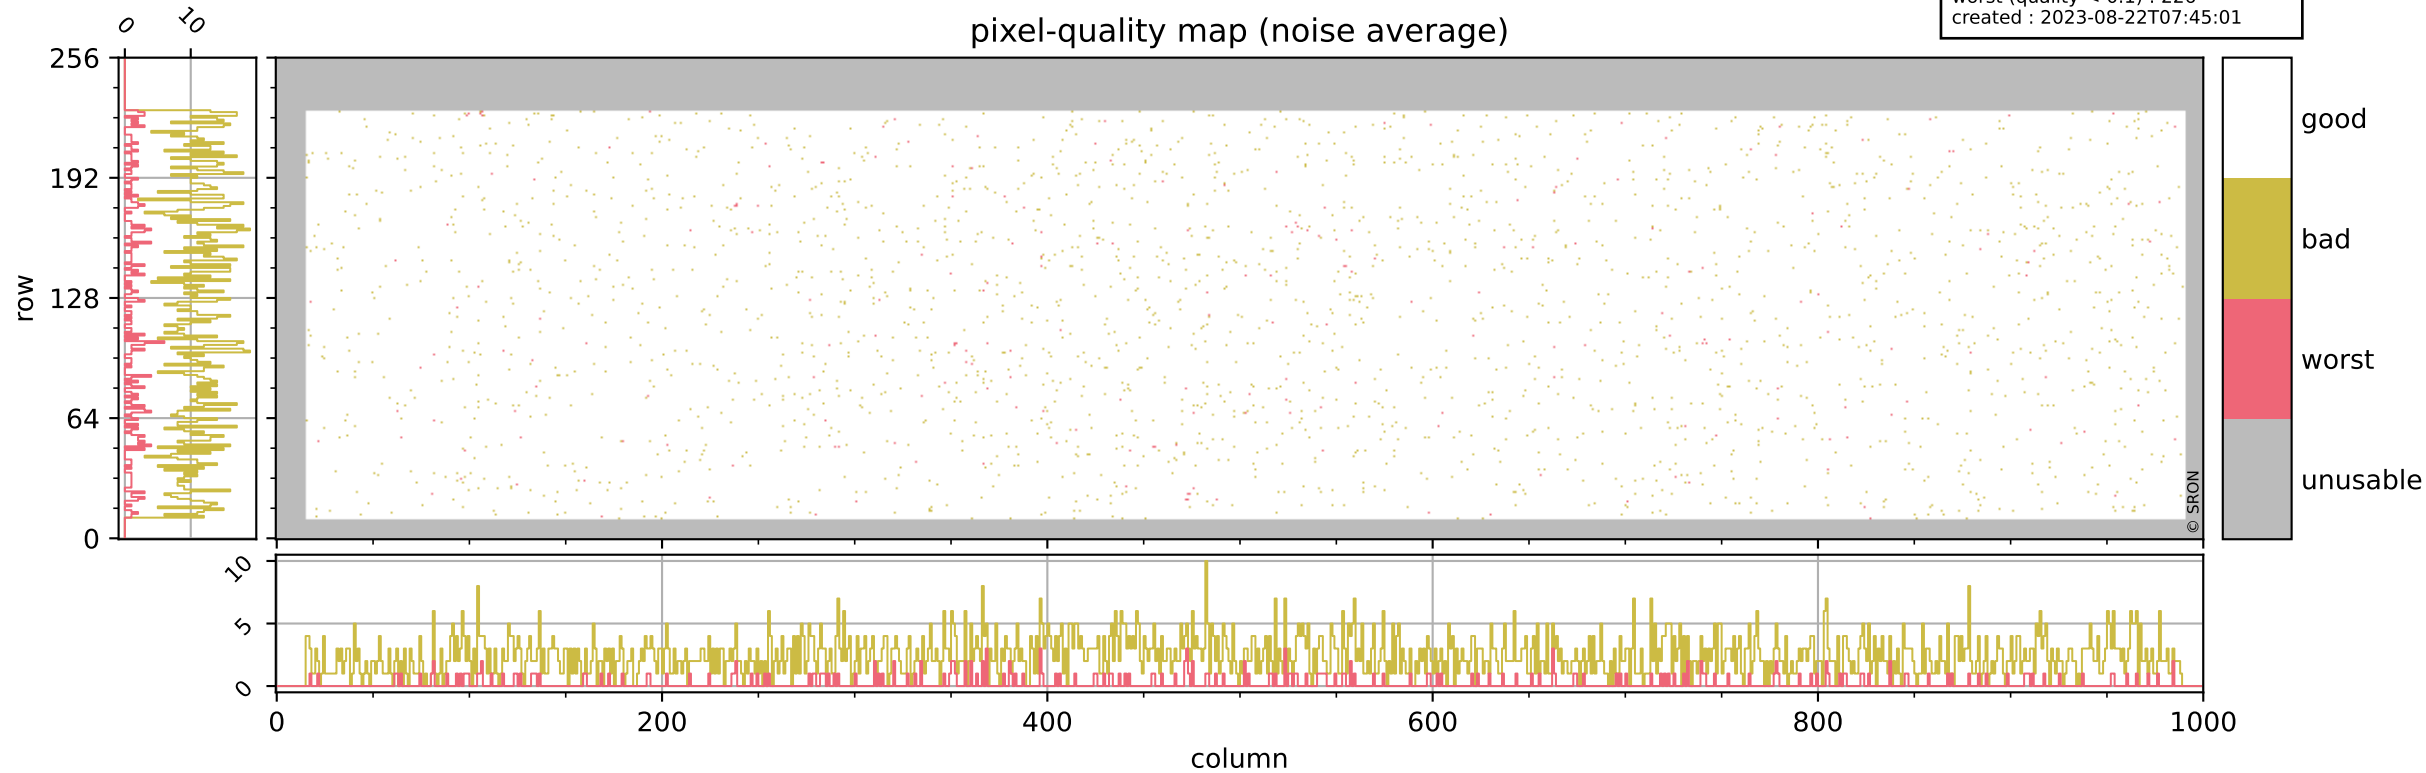

Tropomi SWIR pixel quality (official)

orbits : 19 in [3817, 3862]
coverage : 2018-07-09 / 2018-07-12
bad (quality < 0.8) : 2664
worst (quality < 0.1) : 308
created : 2023-08-22T07:45:01

Tropomi SWIR pixel quality (official)

orbits : 19 in [3817, 3862]
coverage : 2018-07-09 / 2018-07-12
bad (quality < 0.8) : 285
worst (quality < 0.1) : 110
created : 2023-08-22T07:45:01

Tropomi SWIR pixel quality (official)

orbits : 19 in [3817, 3862]
coverage : 2018-07-09 / 2018-07-12
bad (quality < 0.8) : 2410
worst (quality < 0.1) : 226
created : 2023-08-22T07:45:01

pixel-quality map (noise average)

Tropomi SWIR pixel quality (official)

orbits : 19 in [3817, 3862]
coverage : 2018-07-09 / 2018-07-12
to good : 364
good to bad : 678
to worst : 98
created : 2023-08-22T07:45:01

Tropomi SWIR pixel quality (official) ground-tracks of Sentinel-5P

orbits : 19 in [3817, 3862]
coverage : 2018-07-09 / 2018-07-12
created : 2023-08-22T07:45:02

Tropomi SWIR pixel quality (official)

orbits : [2827, 3862]
coverage : 2018-04-30 / 2018-07-12
created : 2023-08-22T07:45:02