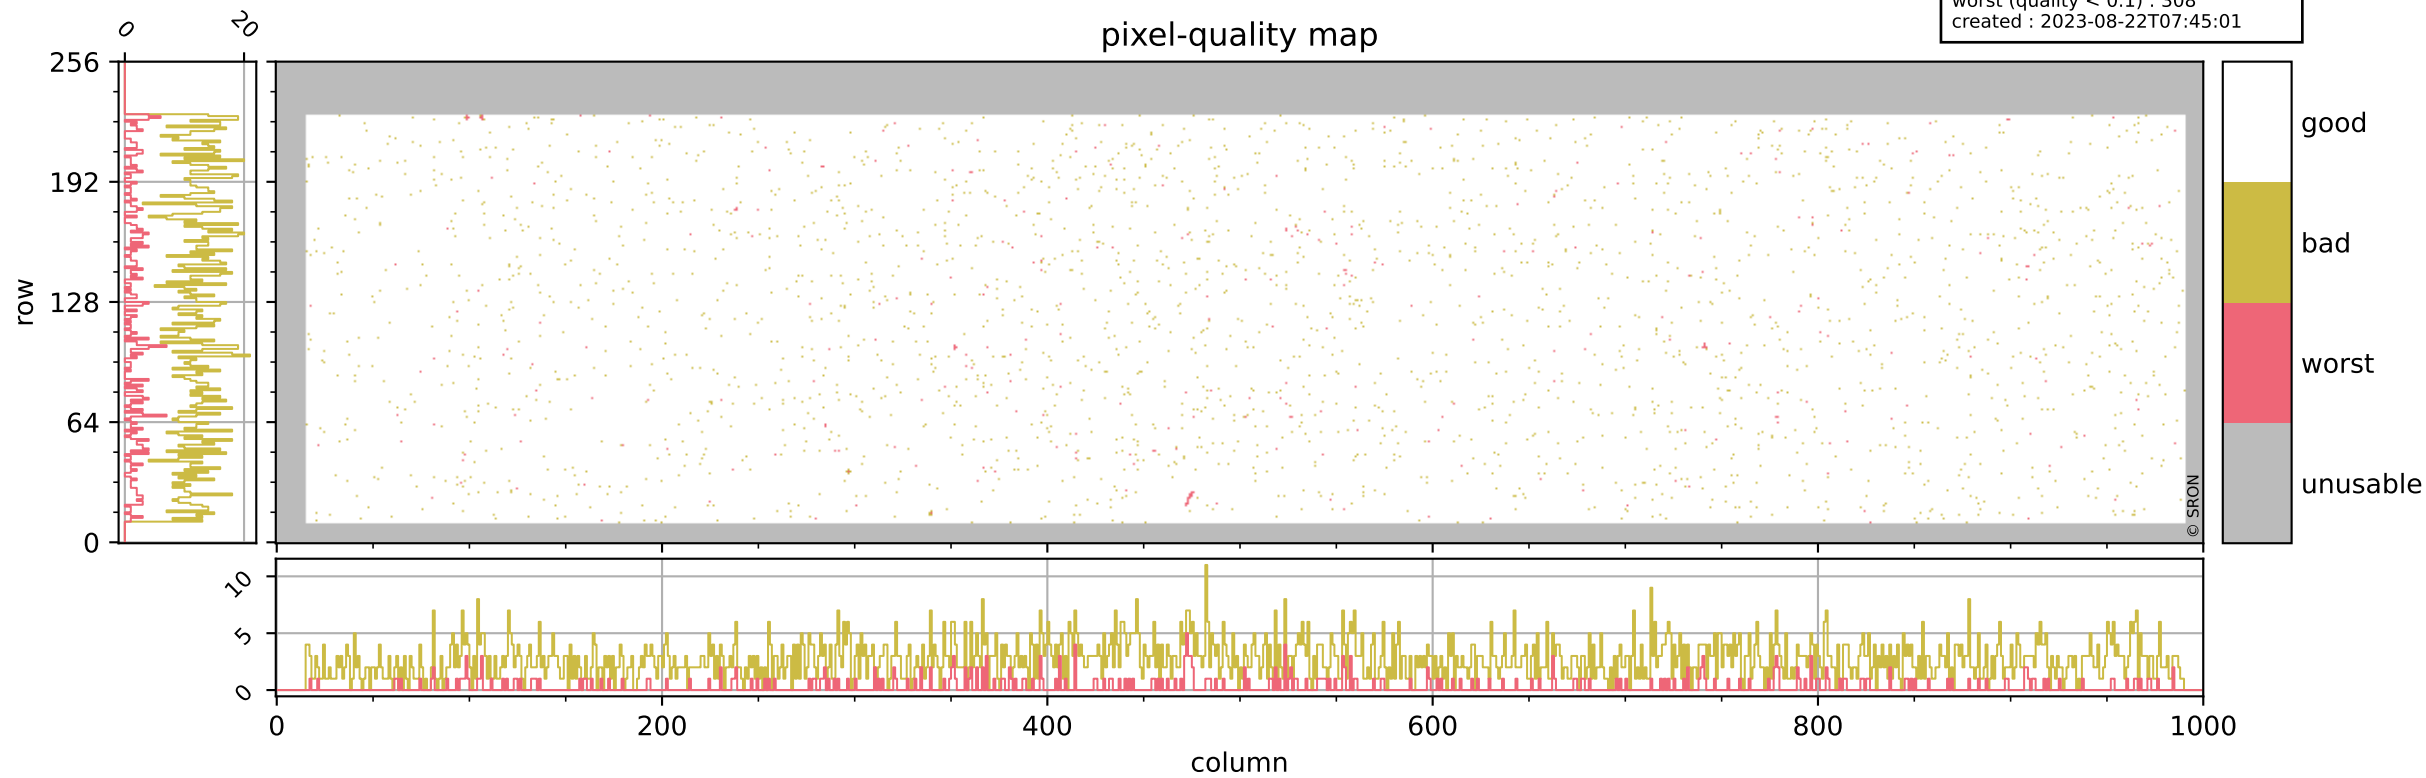

Tropomi SWIR pixel quality (official)

orbits : 19 in [3817, 3862]
coverage : 2018-07-09 / 2018-07-12
bad (quality < 0.8) : 2664
worst (quality < 0.1) : 308
created : 2023-08-22T07:45:01

Tropomi SWIR pixel quality (official)

orbits : 19 in [3817, 3862]
coverage : 2018-07-09 / 2018-07-12
bad (quality < 0.8) : 285
worst (quality < 0.1) : 110
created : 2023-08-22T07:45:01

Tropomi SWIR pixel quality (official)

orbits : 19 in [3817, 3862]
coverage : 2018-07-09 / 2018-07-12
bad (quality < 0.8) : 2410
worst (quality < 0.1) : 226
created : 2023-08-22T07:45:01

pixel-quality map (noise average)

Tropomi SWIR pixel quality (official)

orbits : 19 in [3817, 3862]
coverage : 2018-07-09 / 2018-07-12
to good : 364
good to bad : 678
to worst : 98
created : 2023-08-22T07:45:01

Tropomi SWIR pixel quality (official) ground-tracks of Sentinel-5P

orbits : 19 in [3817, 3862]
coverage : 2018-07-09 / 2018-07-12
created : 2023-08-22T07:45:02

Tropomi SWIR pixel quality (official)

orbits : [2827, 3862]
coverage : 2018-04-30 / 2018-07-12
created : 2023-08-22T07:45:02