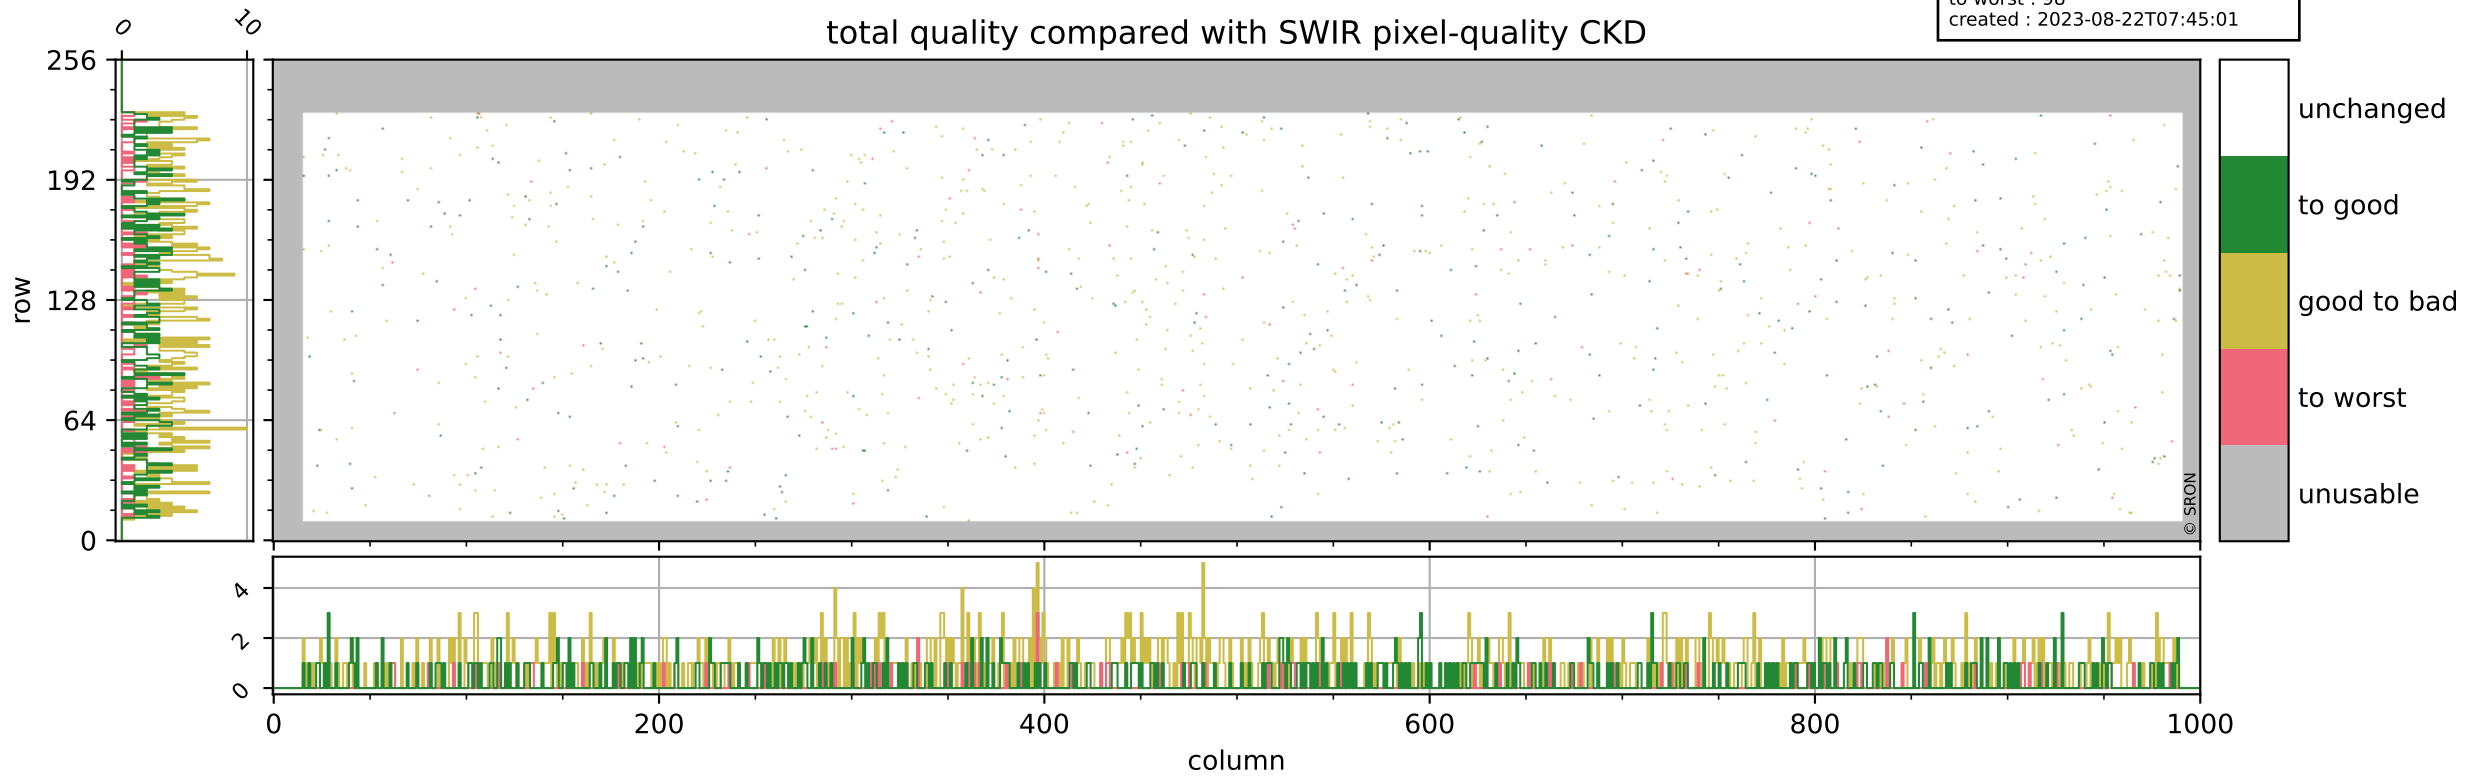

orbits : 19 in [3817, 3862]
coverage : 2018-07-09 / 2018-07-12
bad (quality < 0.8) : 285
worst (quality < 0.1) : 110
created : 2023-08-22T07:45:01

Tropomi SWIR pixel quality (official)

orbits : 19 in [3817, 3862]
coverage : 2018-07-09 / 2018-07-12
bad (quality < 0.8) : 2410
worst (quality < 0.1) : 226
created : 2023-08-22T07:45:01

pixel-quality map (noise average)

Tropomi SWIR pixel quality (official)

orbits : 19 in [3817, 3862]
coverage : 2018-07-09 / 2018-07-12
to good : 364
good to bad : 678
to worst : 98
created : 2023-08-22T07:45:01

total quality compared with SWIR pixel-quality CKD

Tropomi SWIR pixel quality (official)

orbits : 19 in [3817, 3862]
coverage : 2018-07-09 / 2018-07-12
created : 2023-08-22T07:45:02

Histograms of pixel-quality

Tropomi SWIR pixel quality (official) ground-tracks of Sentinel-5P

orbits : 19 in [3817, 3862]
coverage : 2018-07-09 / 2018-07-12
created : 2023-08-22T07:45:02

Tropomi SWIR pixel quality (official)

orbits : [2827, 3862]
coverage : 2018-04-30 / 2018-07-12
created : 2023-08-22T07:45:02