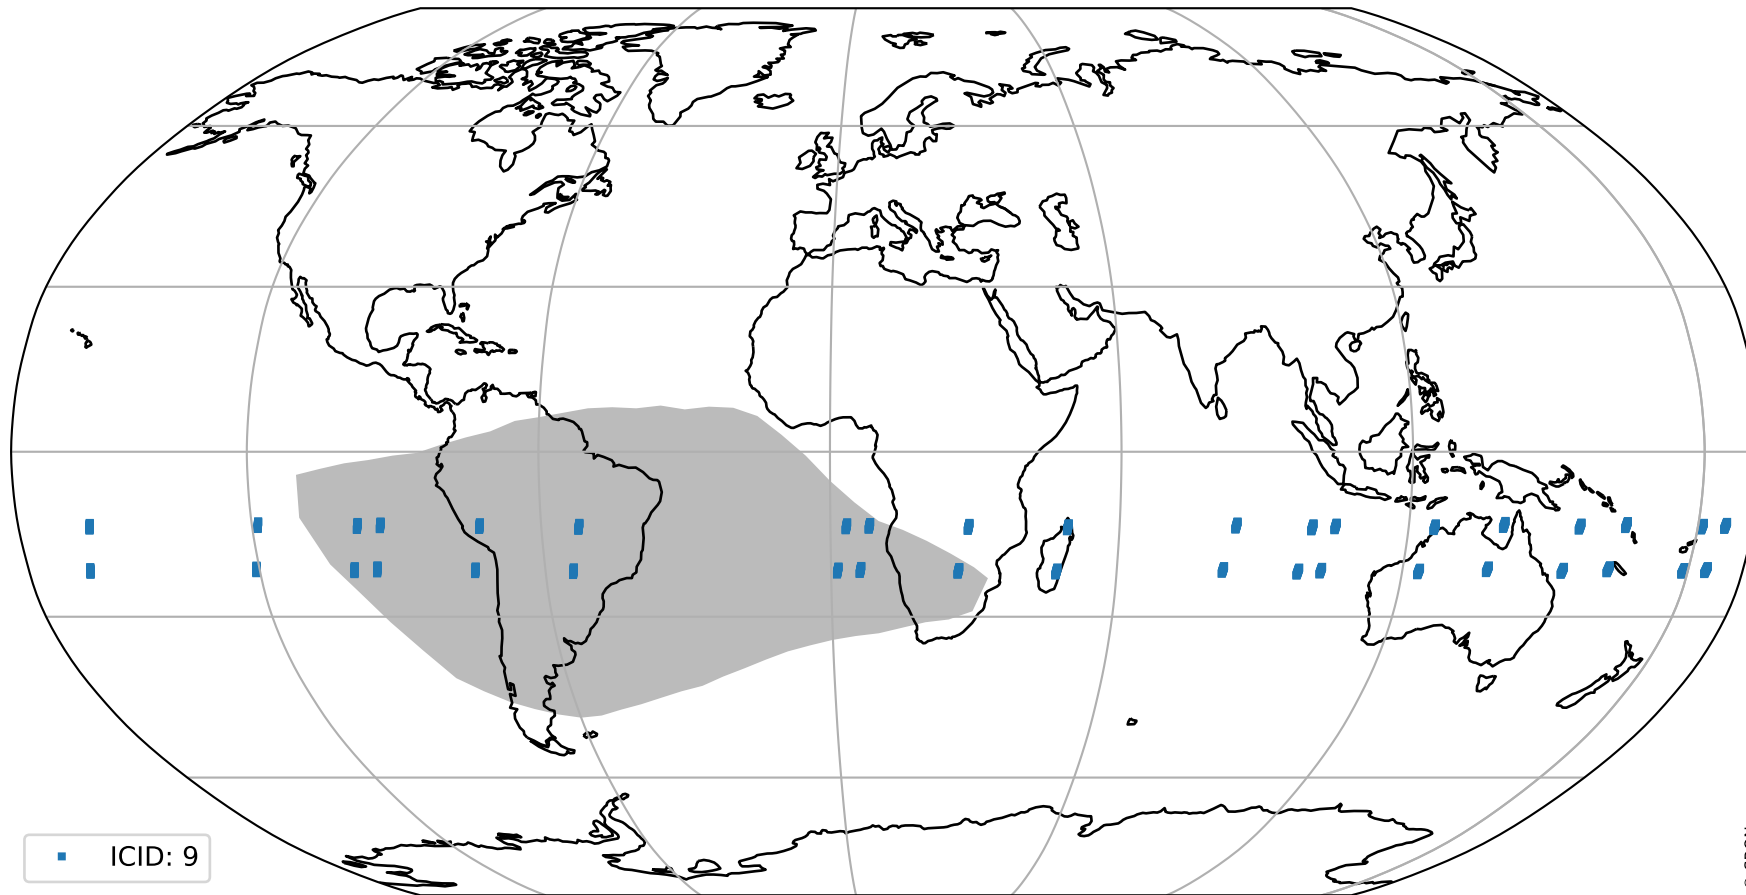

pixel-quality map (noise average)

Tropomi SWIR pixel quality (official)

orbits : 19 in [3817, 3862]
coverage : 2018-07-09 / 2018-07-12
to good : 364
good to bad : 678
to worst : 98
created : 2023-08-22T07:45:01

total quality compared with SWIR pixel-quality CKD

Tropomi SWIR pixel quality (official)

orbits : 19 in [3817, 3862]
coverage : 2018-07-09 / 2018-07-12
created : 2023-08-22T07:45:02

Histograms of pixel-quality

Tropomi SWIR pixel quality (official) ground-tracks of Sentinel-5P

orbits : 19 in [3817, 3862]
coverage : 2018-07-09 / 2018-07-12
created : 2023-08-22T07:45:02

Tropomi SWIR pixel quality (official)

orbits : [2827, 3862]
coverage : 2018-04-30 / 2018-07-12
created : 2023-08-22T07:45:02