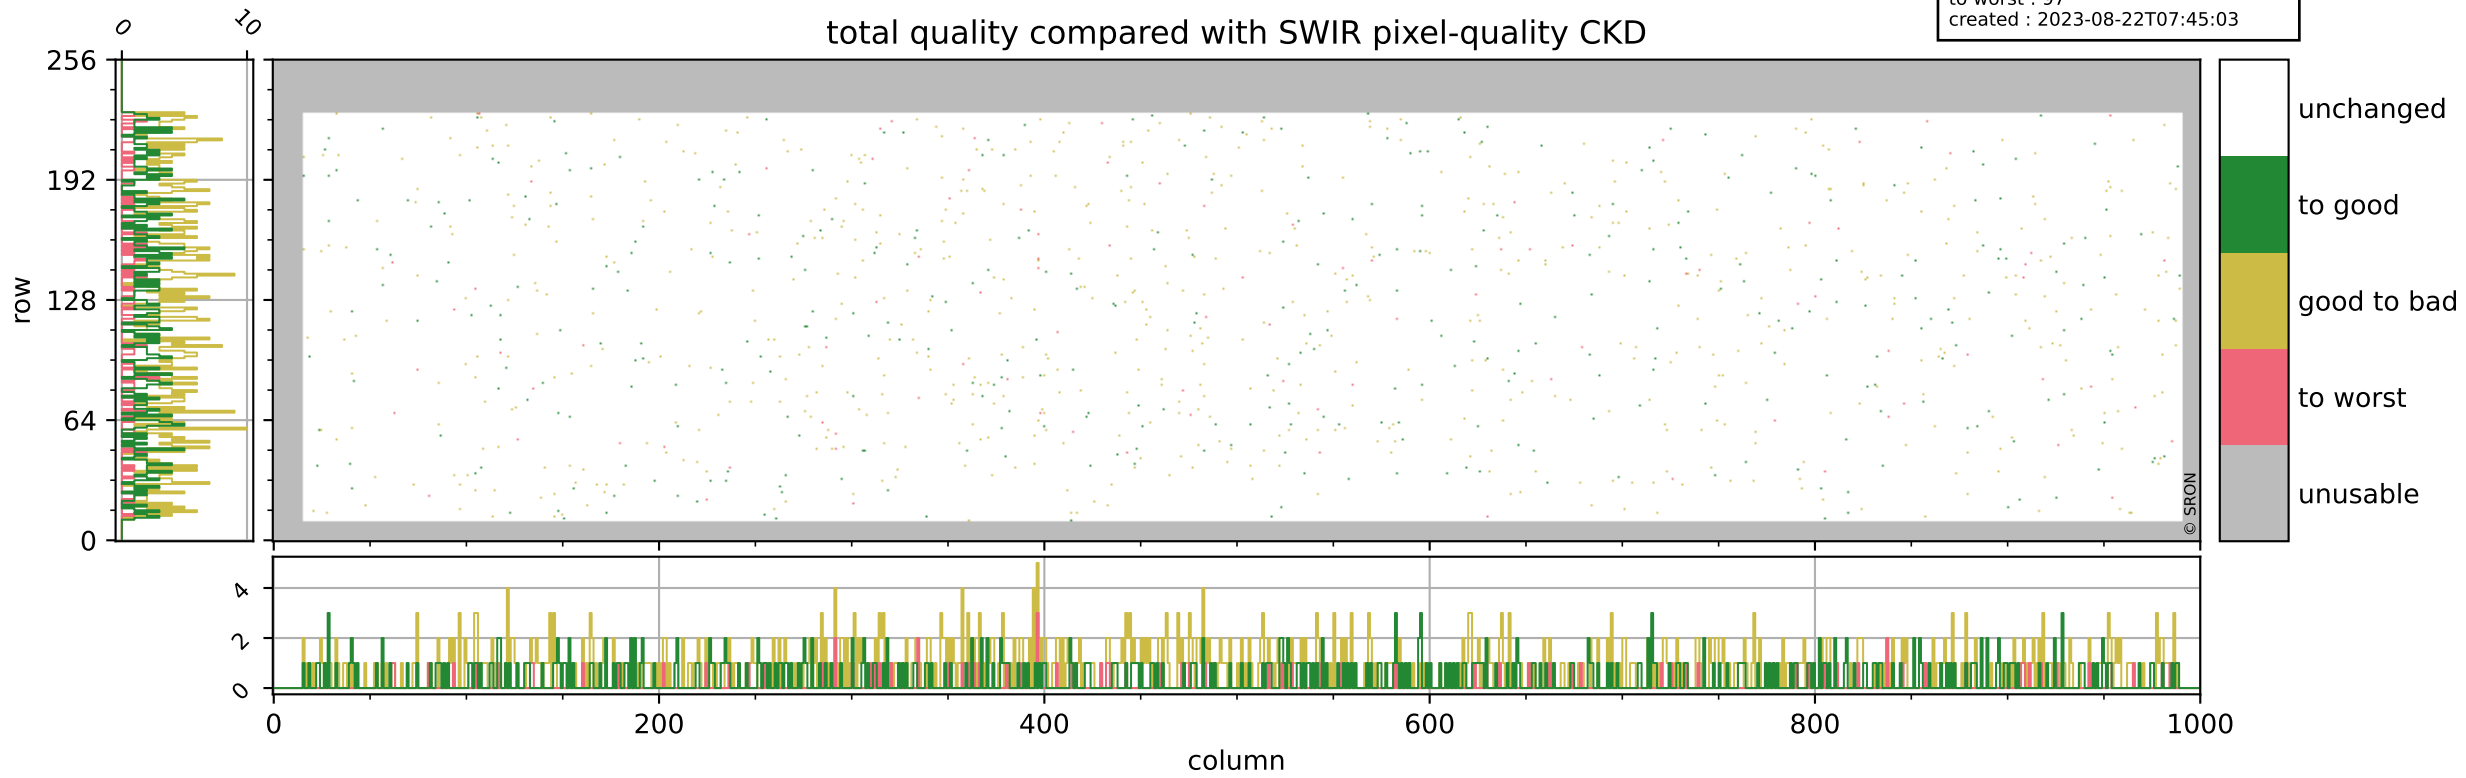

Tropomi SWIR pixel quality (official)

orbits : 20 in [3832, 3877]
coverage : 2018-07-10 / 2018-07-13
bad (quality < 0.8) : 288
worst (quality < 0.1) : 111
created : 2023-08-22T07:45:03

Tropomi SWIR pixel quality (official)

orbits : 20 in [3832, 3877]
coverage : 2018-07-10 / 2018-07-13
bad (quality < 0.8) : 2404
worst (quality < 0.1) : 227
created : 2023-08-22T07:45:03

pixel-quality map (noise average)

Tropomi SWIR pixel quality (official)

orbits : 20 in [3832, 3877]
coverage : 2018-07-10 / 2018-07-13
to good : 372
good to bad : 677
to worst : 97
created : 2023-08-22T07:45:03

total quality compared with SWIR pixel-quality CKD

Tropomi SWIR pixel quality (official)

orbits : 20 in [3832, 3877]
coverage : 2018-07-10 / 2018-07-13
created : 2023-08-22T07:45:04

Histograms of pixel-quality

Tropomi SWIR pixel quality (official) ground-tracks of Sentinel-5P

orbits : 20 in [3832, 3877]
coverage : 2018-07-10 / 2018-07-13
created : 2023-08-22T07:45:04