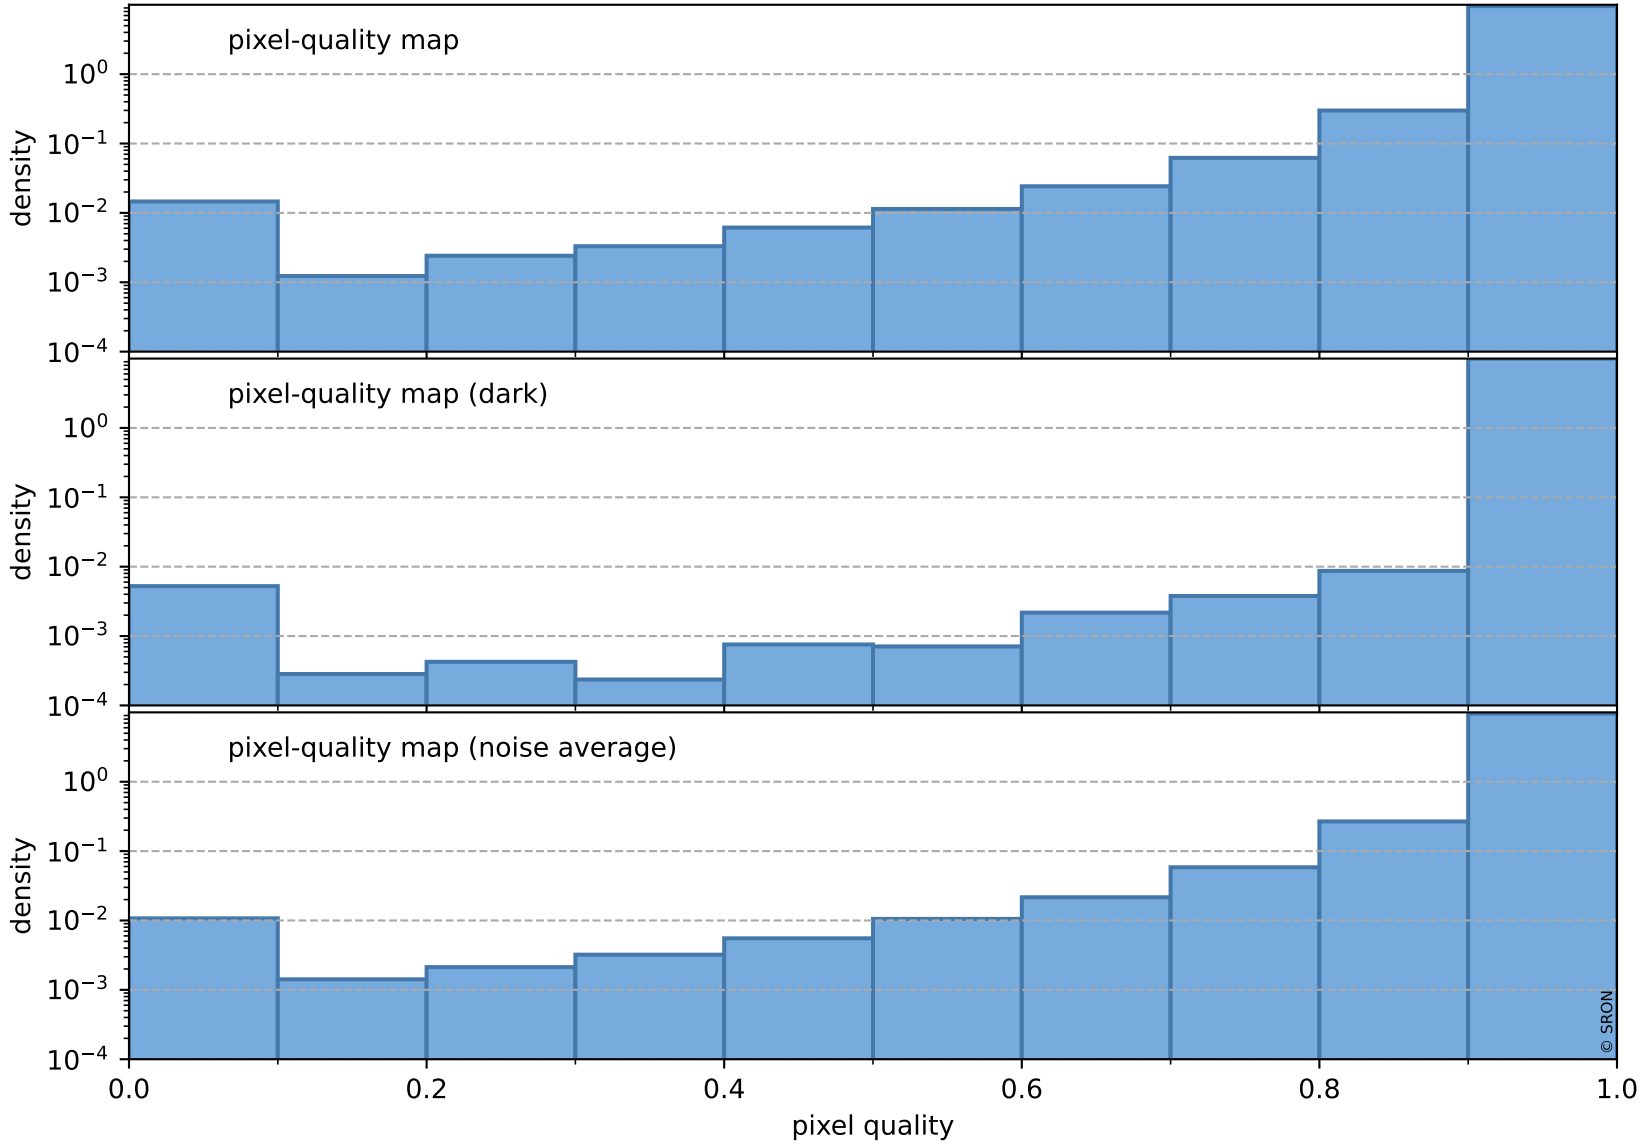

orbits : 20 in [3832, 3877]
coverage : 2018-07-10 / 2018-07-13
bad (quality < 0.8) : 2404
worst (quality < 0.1) : 227
created : 2023-08-22T07:45:03

pixel-quality map (noise average)

Tropomi SWIR pixel quality (official)

orbits : 20 in [3832, 3877]
coverage : 2018-07-10 / 2018-07-13
to good : 372
good to bad : 677
to worst : 97
created : 2023-08-22T07:45:03

total quality compared with SWIR pixel-quality CKD

Tropomi SWIR pixel quality (official)

orbits : 20 in [3832, 3877]
coverage : 2018-07-10 / 2018-07-13
created : 2023-08-22T07:45:04

Histograms of pixel-quality

Tropomi SWIR pixel quality (official) ground-tracks of Sentinel-5P

orbits : 20 in [3832, 3877]
coverage : 2018-07-10 / 2018-07-13
created : 2023-08-22T07:45:04

Tropomi SWIR pixel quality (official)

orbits : [2827, 3877]
coverage : 2018-04-30 / 2018-07-13
created : 2023-08-22T07:45:04

trend of pixel quality & temperatures