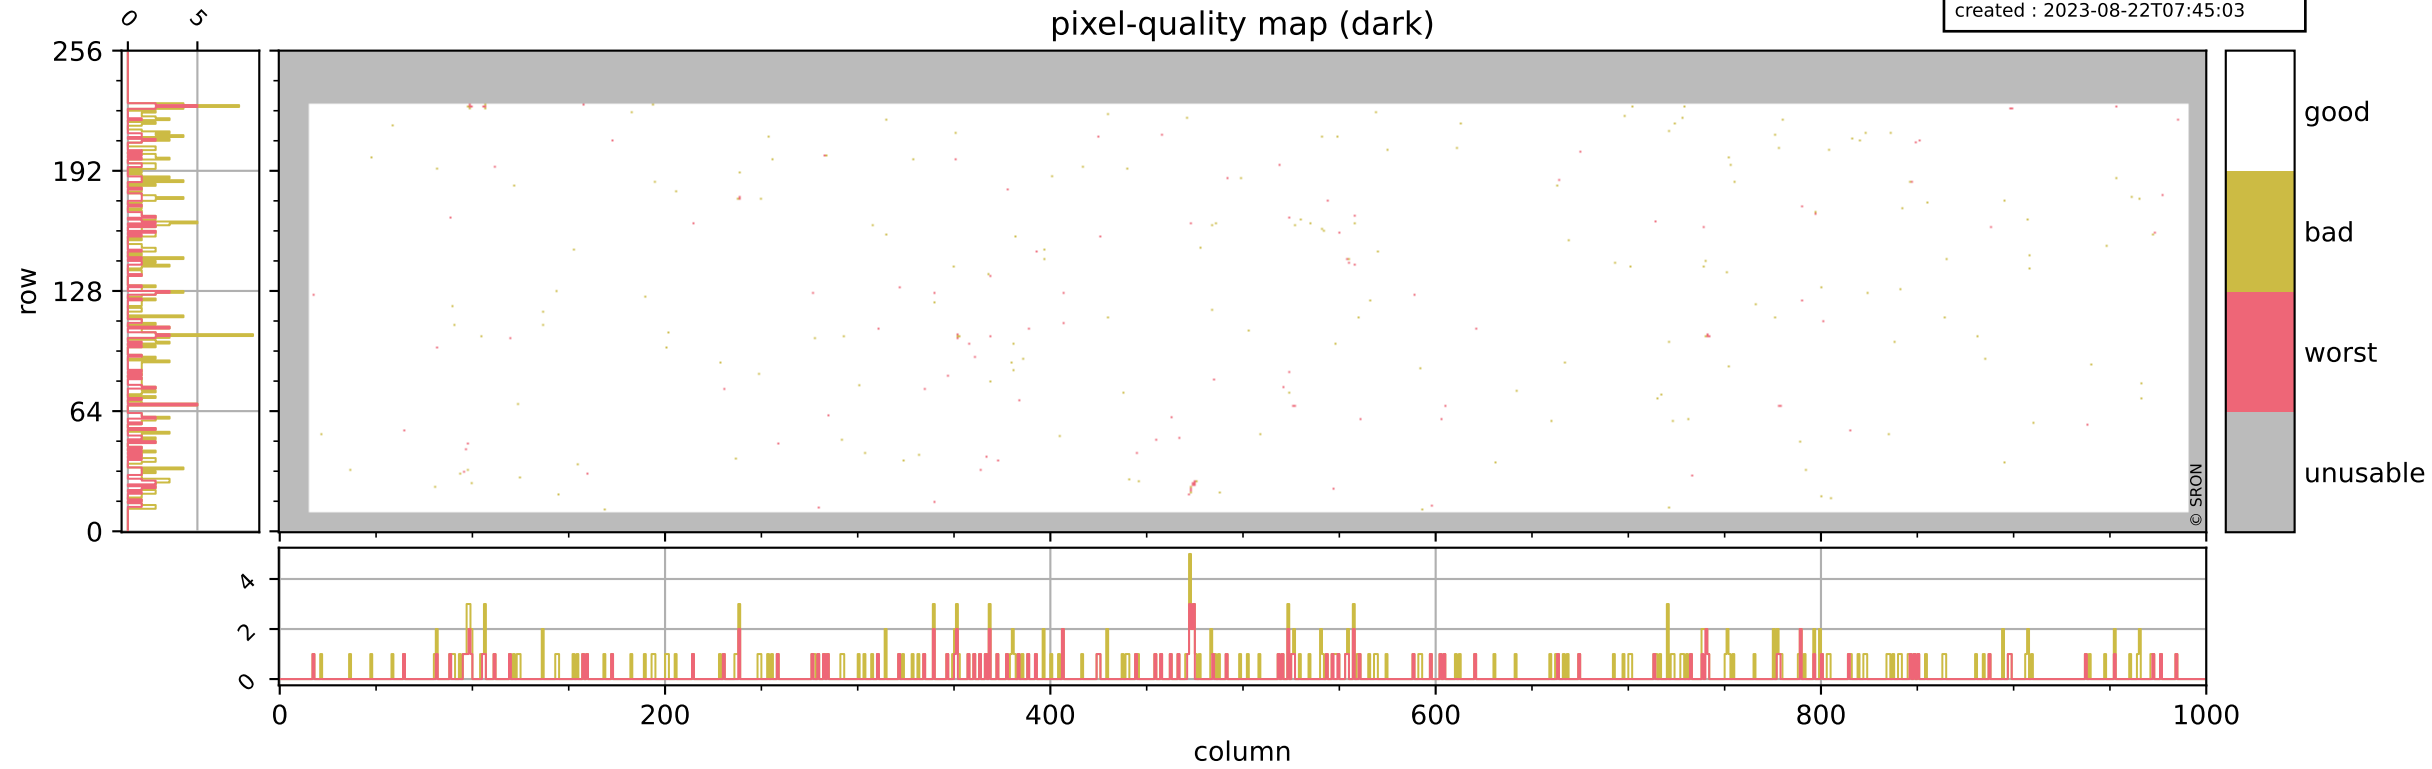

Tropomi SWIR pixel quality (official)

orbits : 20 in [3832, 3877]
coverage : 2018-07-10 / 2018-07-13
bad (quality < 0.8) : 2654
worst (quality < 0.1) : 309
created : 2023-08-22T07:45:03

pixel-quality map

Tropomi SWIR pixel quality (official)

orbits : 20 in [3832, 3877]
coverage : 2018-07-10 / 2018-07-13
bad (quality < 0.8) : 288
worst (quality < 0.1) : 111
created : 2023-08-22T07:45:03

Tropomi SWIR pixel quality (official)

orbits : 20 in [3832, 3877]
coverage : 2018-07-10 / 2018-07-13
bad (quality < 0.8) : 2404
worst (quality < 0.1) : 227
created : 2023-08-22T07:45:03

pixel-quality map (noise average)

Tropomi SWIR pixel quality (official)

orbits : 20 in [3832, 3877]
coverage : 2018-07-10 / 2018-07-13
to good : 372
good to bad : 677
to worst : 97
created : 2023-08-22T07:45:03

total quality compared with SWIR pixel-quality CKD

Tropomi SWIR pixel quality (official)