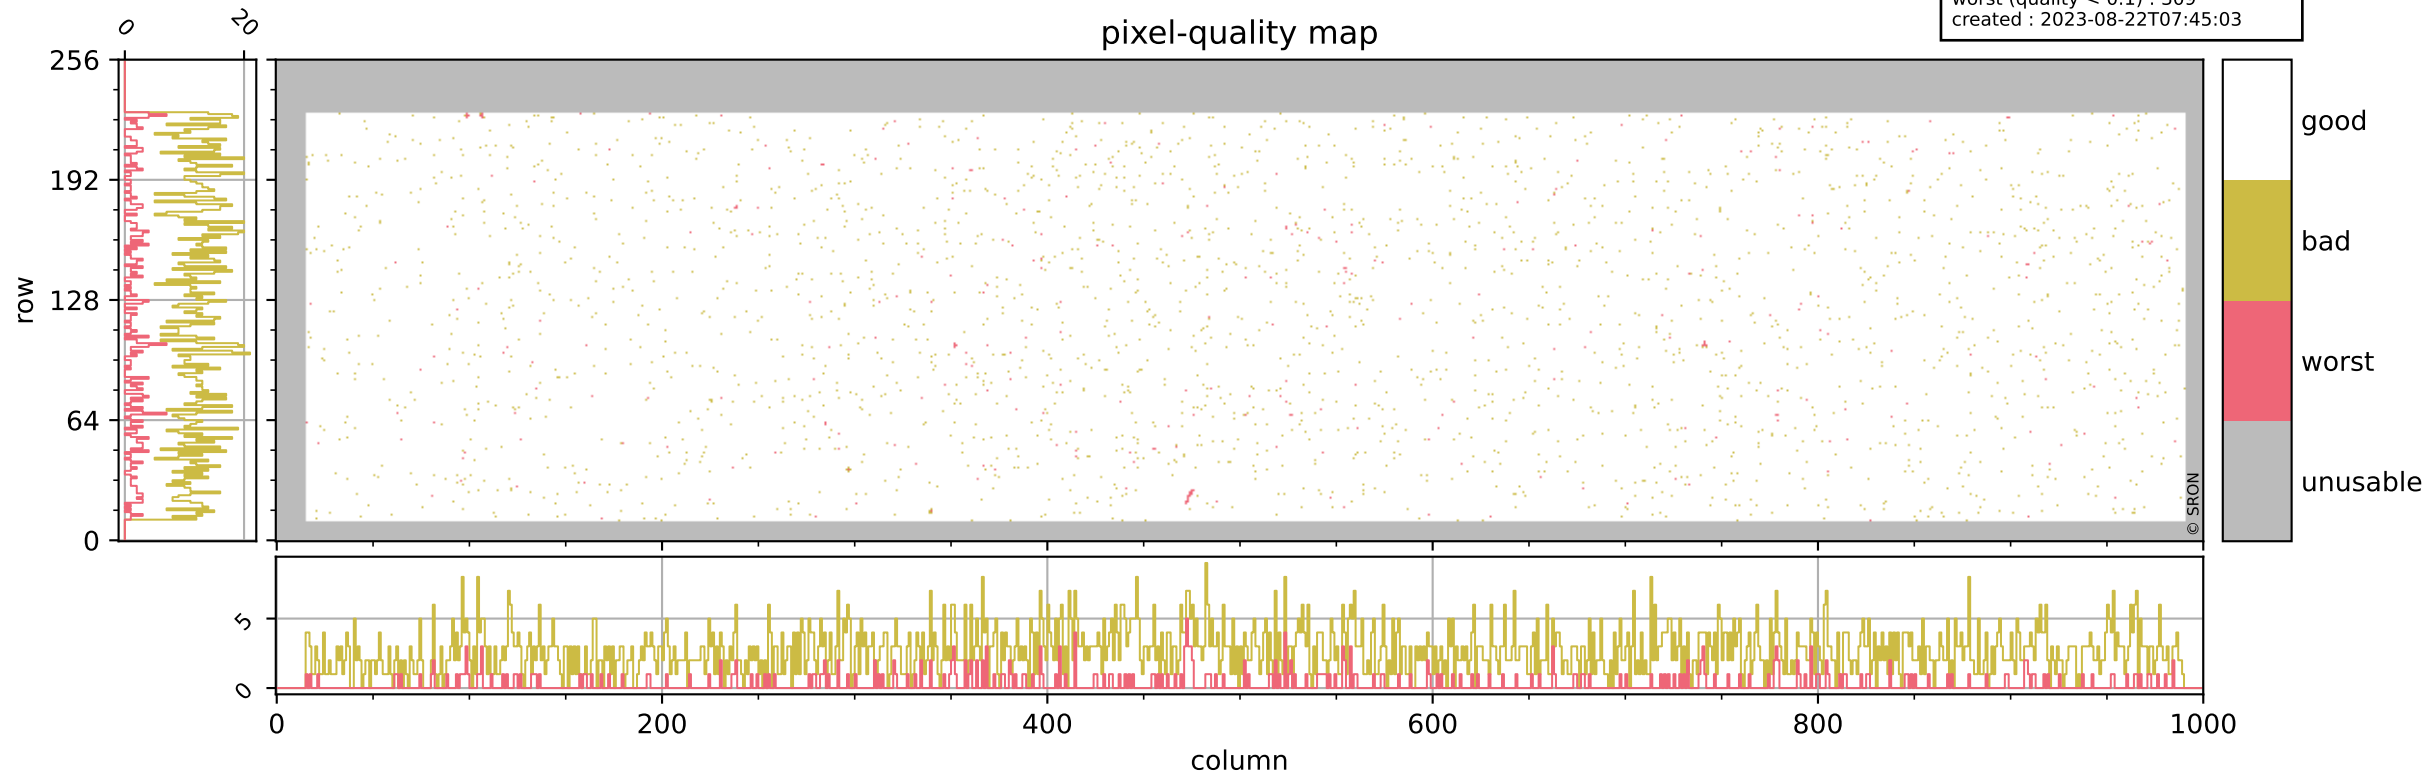

Tropomi SWIR pixel quality (official)

orbits : 20 in [3832, 3877]
coverage : 2018-07-10 / 2018-07-13
bad (quality < 0.8) : 2654
worst (quality < 0.1) : 309
created : 2023-08-22T07:45:03

pixel-quality map

Tropomi SWIR pixel quality (official)

orbits : 20 in [3832, 3877]
coverage : 2018-07-10 / 2018-07-13
bad (quality < 0.8) : 288
worst (quality < 0.1) : 111
created : 2023-08-22T07:45:03

Tropomi SWIR pixel quality (official)

orbits : 20 in [3832, 3877]
coverage : 2018-07-10 / 2018-07-13
bad (quality < 0.8) : 2404
worst (quality < 0.1) : 227
created : 2023-08-22T07:45:03

pixel-quality map (noise average)

Tropomi SWIR pixel quality (official)

orbits : 20 in [3832, 3877]
coverage : 2018-07-10 / 2018-07-13
created : 2023-08-22T07:45:04

Histograms of pixel-quality

Tropomi SWIR pixel quality (official) ground-tracks of Sentinel-5P

orbits : 20 in [3832, 3877]
coverage : 2018-07-10 / 2018-07-13
created : 2023-08-22T07:45:04