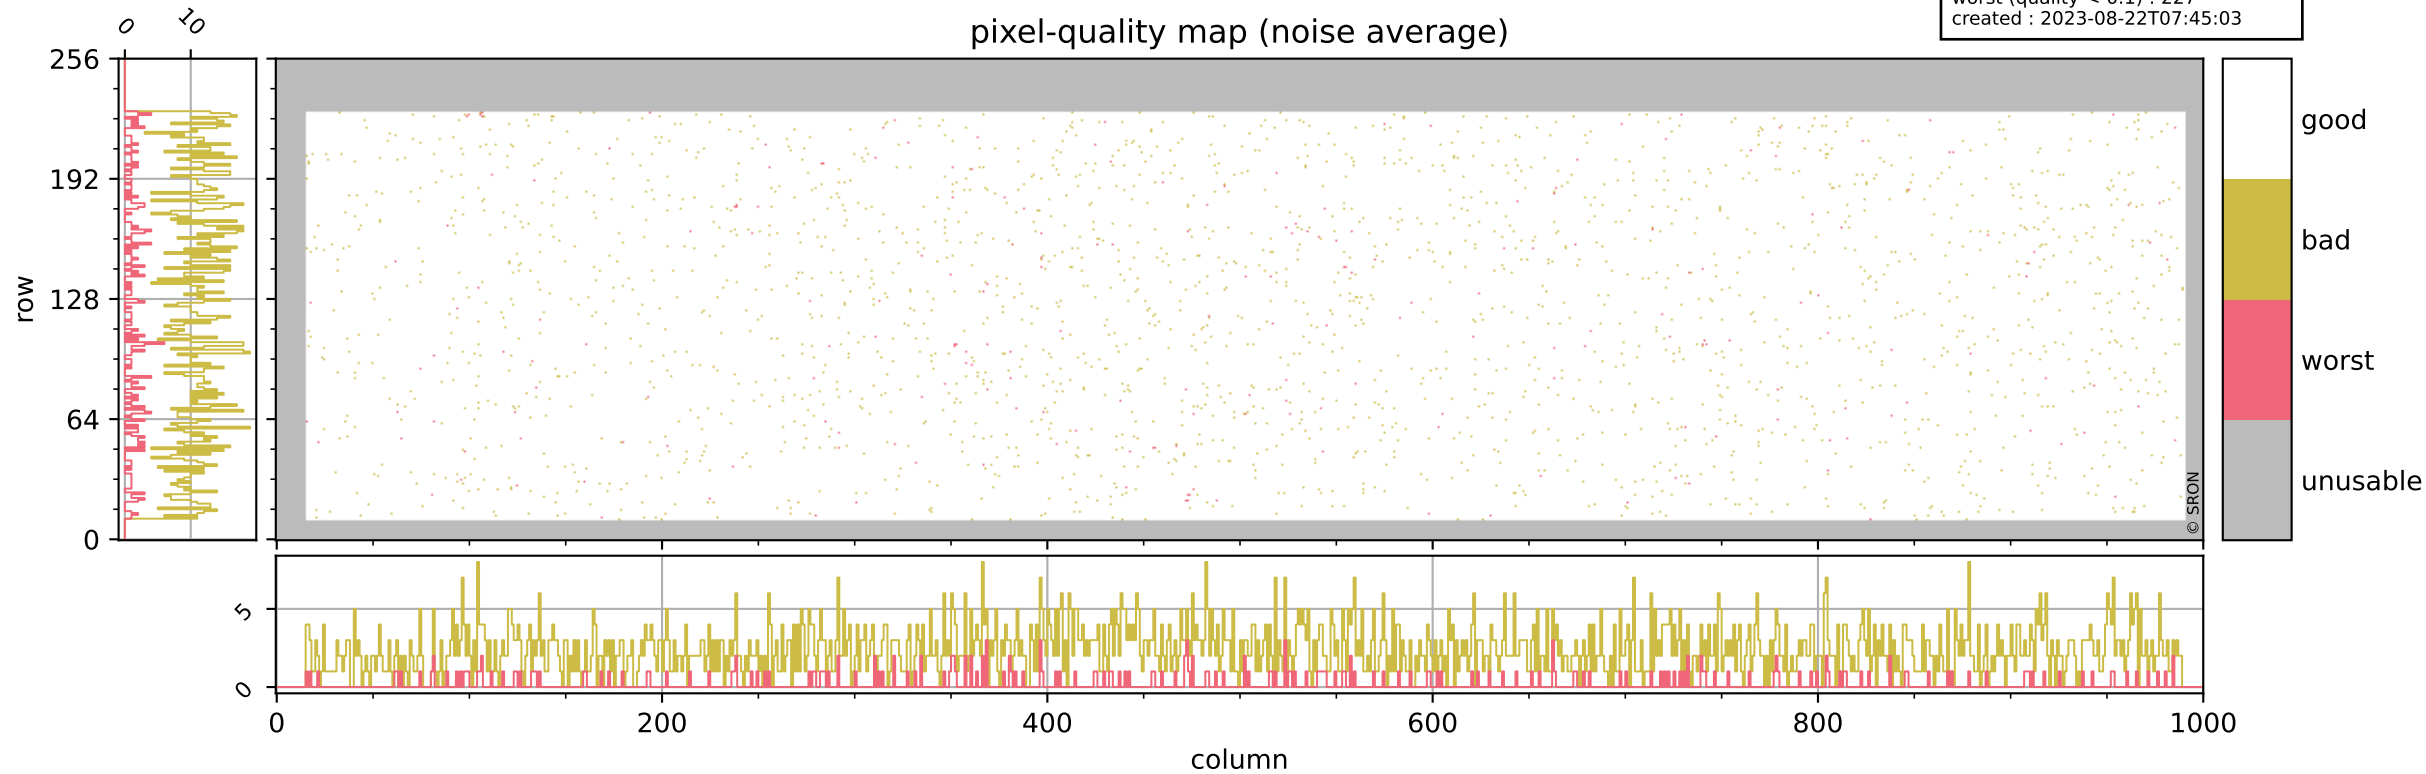

Tropomi SWIR pixel quality (official)

orbits : 20 in [3832, 3877]
coverage : 2018-07-10 / 2018-07-13
bad (quality < 0.8) : 288
worst (quality < 0.1) : 111
created : 2023-08-22T07:45:03

Tropomi SWIR pixel quality (official)

orbits : 20 in [3832, 3877]
coverage : 2018-07-10 / 2018-07-13
bad (quality < 0.8) : 2404
worst (quality < 0.1) : 227
created : 2023-08-22T07:45:03

pixel-quality map (noise average)

Tropomi SWIR pixel quality (official)

orbits : 20 in [3832, 3877]
coverage : 2018-07-10 / 2018-07-13
to good : 372
good to bad : 677
to worst : 97
created : 2023-08-22T07:45:03

total quality compared with SWIR pixel-quality CKD

Tropomi SWIR pixel quality (official)

orbits : 20 in [3832, 3877]
coverage : 2018-07-10 / 2018-07-13
created : 2023-08-22T07:45:04

Histograms of pixel-quality

Tropomi SWIR pixel quality (official) ground-tracks of Sentinel-5P

orbits : 20 in [3832, 3877]
coverage : 2018-07-10 / 2018-07-13
created : 2023-08-22T07:45:04