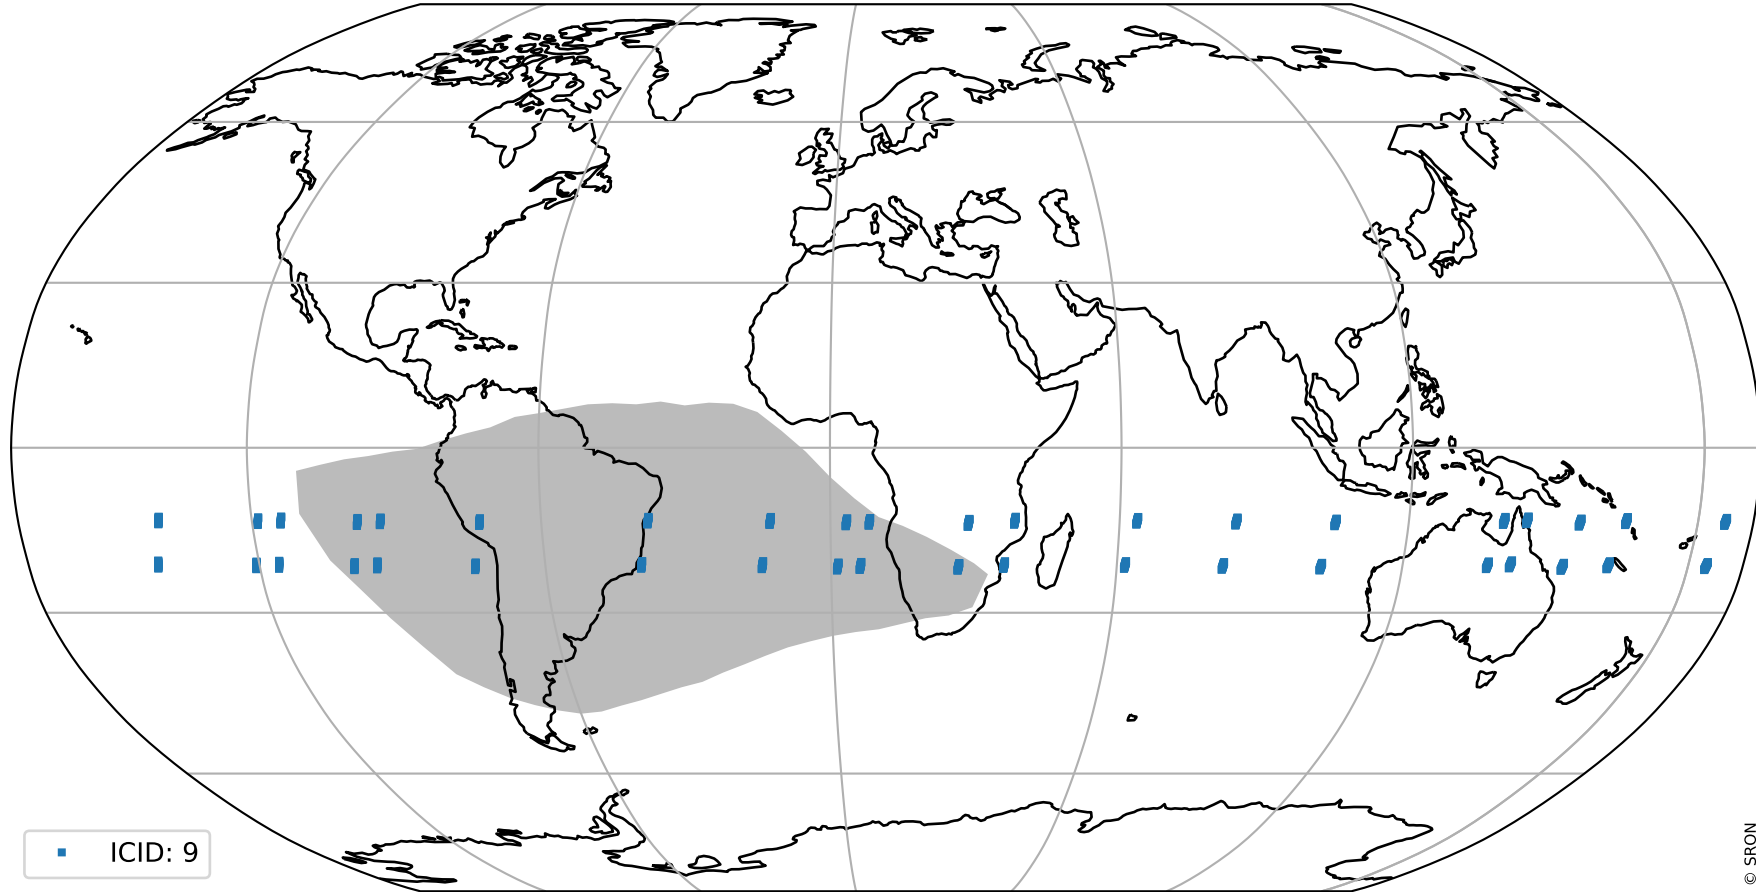

orbits : 20 in [3832, 3877]
coverage : 2018-07-10 / 2018-07-13
bad (quality < 0.8) : 2404
worst (quality < 0.1) : 227
created : 2023-08-22T07:45:03

pixel-quality map (noise average)

Tropomi SWIR pixel quality (official)

orbits : 20 in [3832, 3877]
coverage : 2018-07-10 / 2018-07-13
to good : 372
good to bad : 677
to worst : 97
created : 2023-08-22T07:45:03

total quality compared with SWIR pixel-quality CKD

Tropomi SWIR pixel quality (official)

orbits : 20 in [3832, 3877]
coverage : 2018-07-10 / 2018-07-13
created : 2023-08-22T07:45:04

Histograms of pixel-quality

Tropomi SWIR pixel quality (official) ground-tracks of Sentinel-5P

orbits : 20 in [3832, 3877]
coverage : 2018-07-10 / 2018-07-13
created : 2023-08-22T07:45:04

Tropomi SWIR pixel quality (official)

orbits : [2827, 3877]
coverage : 2018-04-30 / 2018-07-13
created : 2023-08-22T07:45:04

trend of pixel quality & temperatures