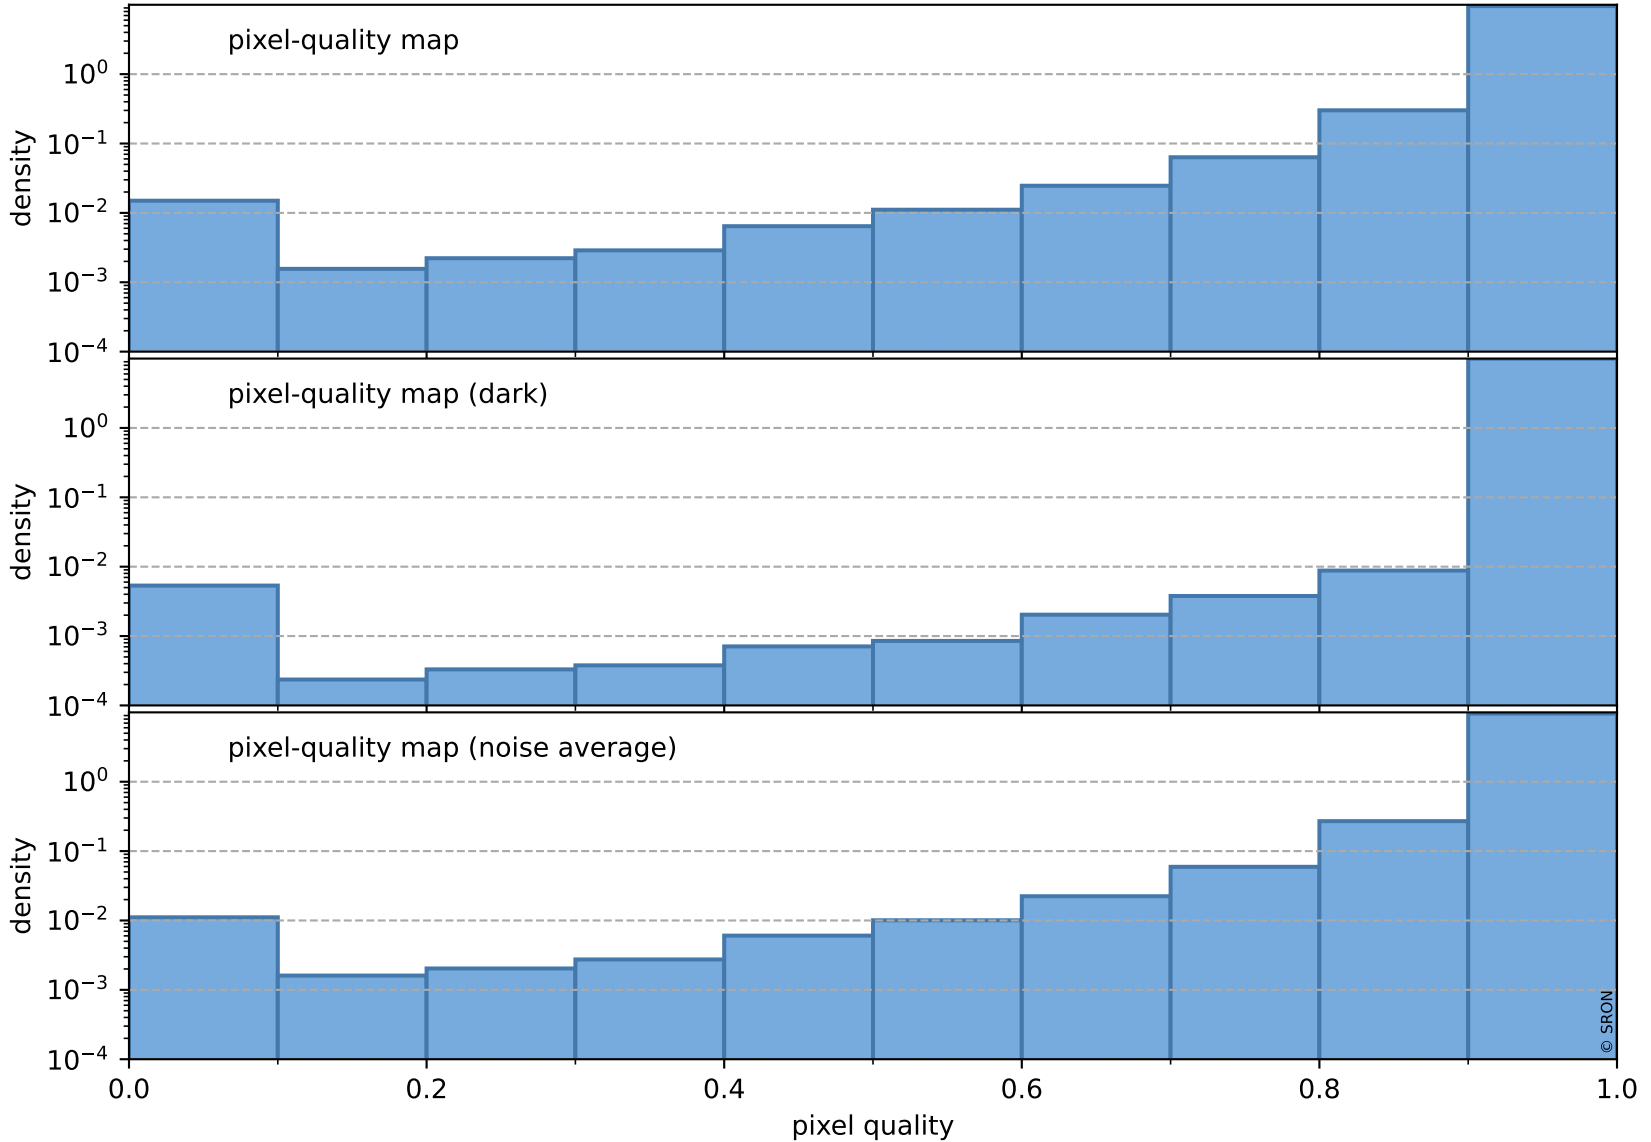

orbits : 20 in [3862, 3907]
coverage : 2018-07-12 / 2018-07-15
bad (quality < 0.8) : 2440
worst (quality < 0.1) : 235
created : 2023-08-22T07:45:07

pixel-quality map (noise average)

Tropomi SWIR pixel quality (official)

orbits : 20 in [3862, 3907]
coverage : 2018-07-12 / 2018-07-15
to good : 369
good to bad : 706
to worst : 104
created : 2023-08-22T07:45:08

total quality compared with SWIR pixel-quality CKD

Tropomi SWIR pixel quality (official)

orbits : 20 in [3862, 3907]
coverage : 2018-07-12 / 2018-07-15
created : 2023-08-22T07:45:08

Histograms of pixel-quality

Tropomi SWIR pixel quality (official) ground-tracks of Sentinel-5P

orbits : 20 in [3862, 3907]
coverage : 2018-07-12 / 2018-07-15
created : 2023-08-22T07:45:08

Tropomi SWIR pixel quality (official)

orbits : [2827, 3907]
coverage : 2018-04-30 / 2018-07-15
created : 2023-08-22T07:45:09

trend of pixel quality & temperatures