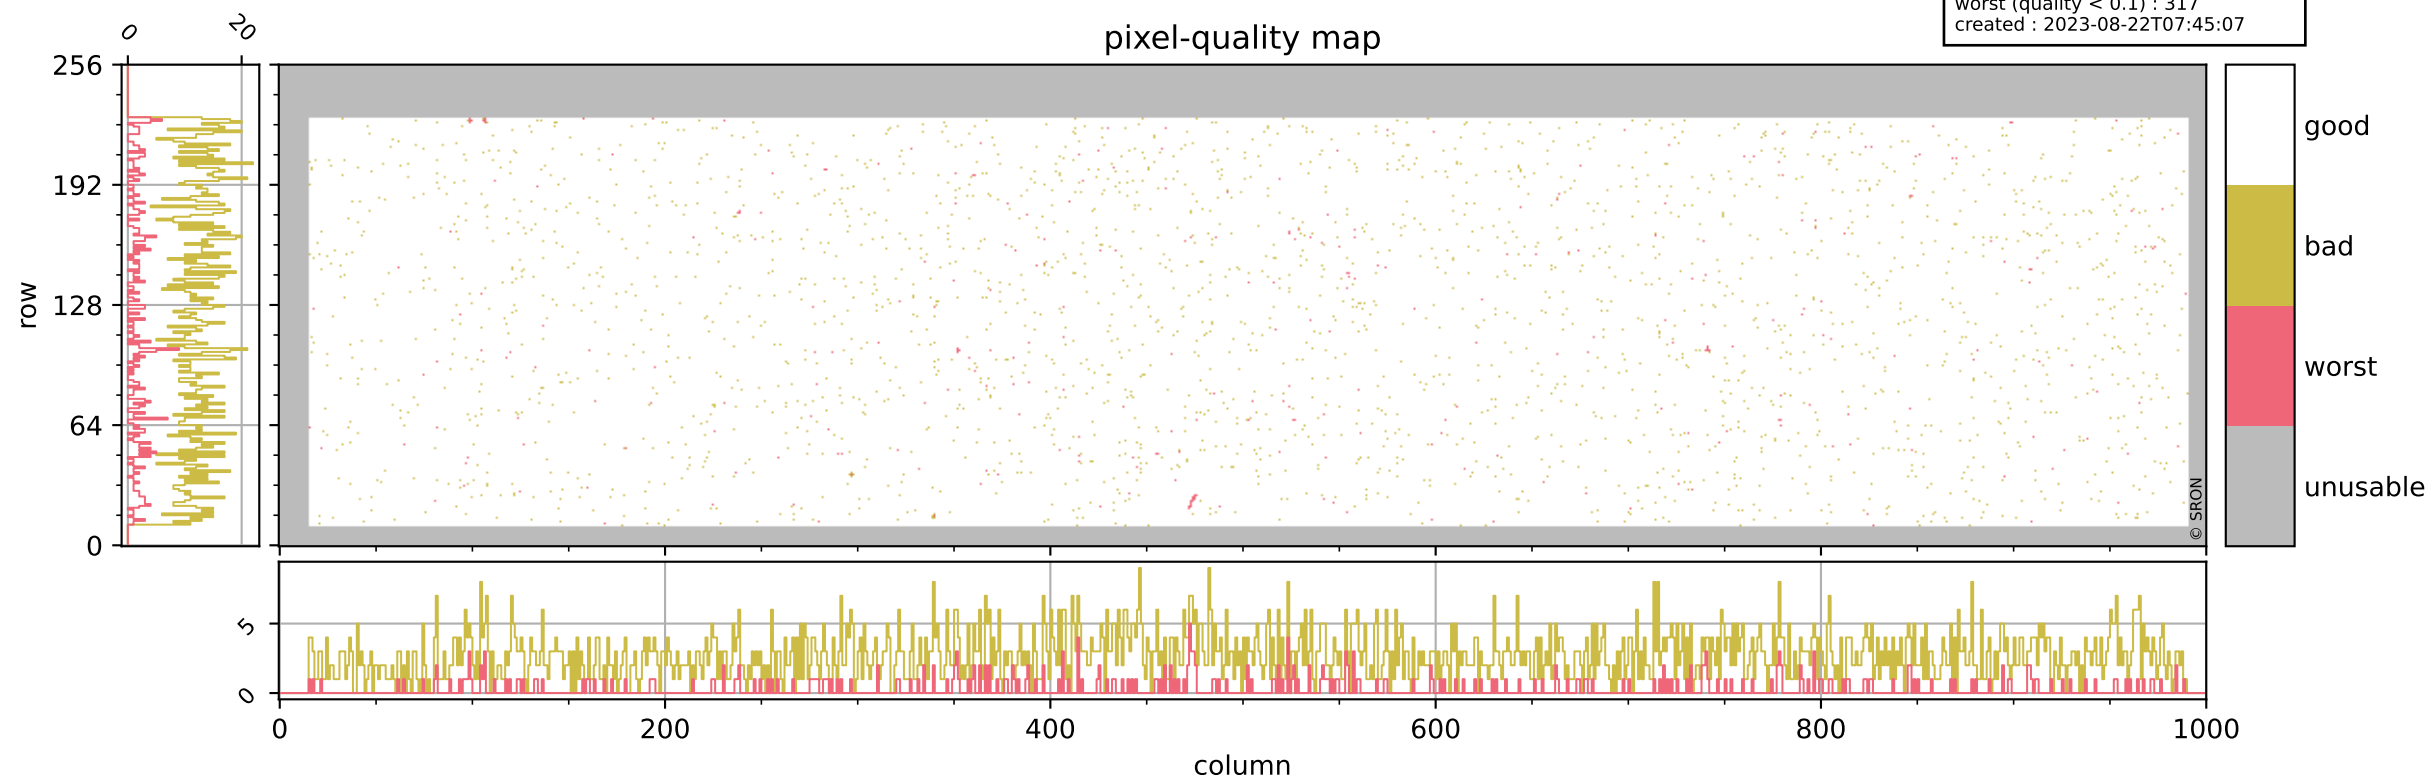

Tropomi SWIR pixel quality (official)

orbits : 20 in [3862, 3907]
coverage : 2018-07-12 / 2018-07-15
bad (quality < 0.8) : 2691
worst (quality < 0.1) : 317
created : 2023-08-22T07:45:07

Tropomi SWIR pixel quality (official)

orbits : 20 in [3862, 3907]
coverage : 2018-07-12 / 2018-07-15
bad (quality < 0.8) : 289
worst (quality < 0.1) : 113
created : 2023-08-22T07:45:07

pixel-quality map (dark)

Tropomi SWIR pixel quality (official)

orbits : 20 in [3862, 3907]
coverage : 2018-07-12 / 2018-07-15
bad (quality < 0.8) : 2440
worst (quality < 0.1) : 235
created : 2023-08-22T07:45:07

pixel-quality map (noise average)

Tropomi SWIR pixel quality (official)

orbits : 20 in [3862, 3907]
coverage : 2018-07-12 / 2018-07-15
created : 2023-08-22T07:45:08

Histograms of pixel-quality

Tropomi SWIR pixel quality (official) ground-tracks of Sentinel-5P

orbits : 20 in [3862, 3907]
coverage : 2018-07-12 / 2018-07-15
created : 2023-08-22T07:45:08