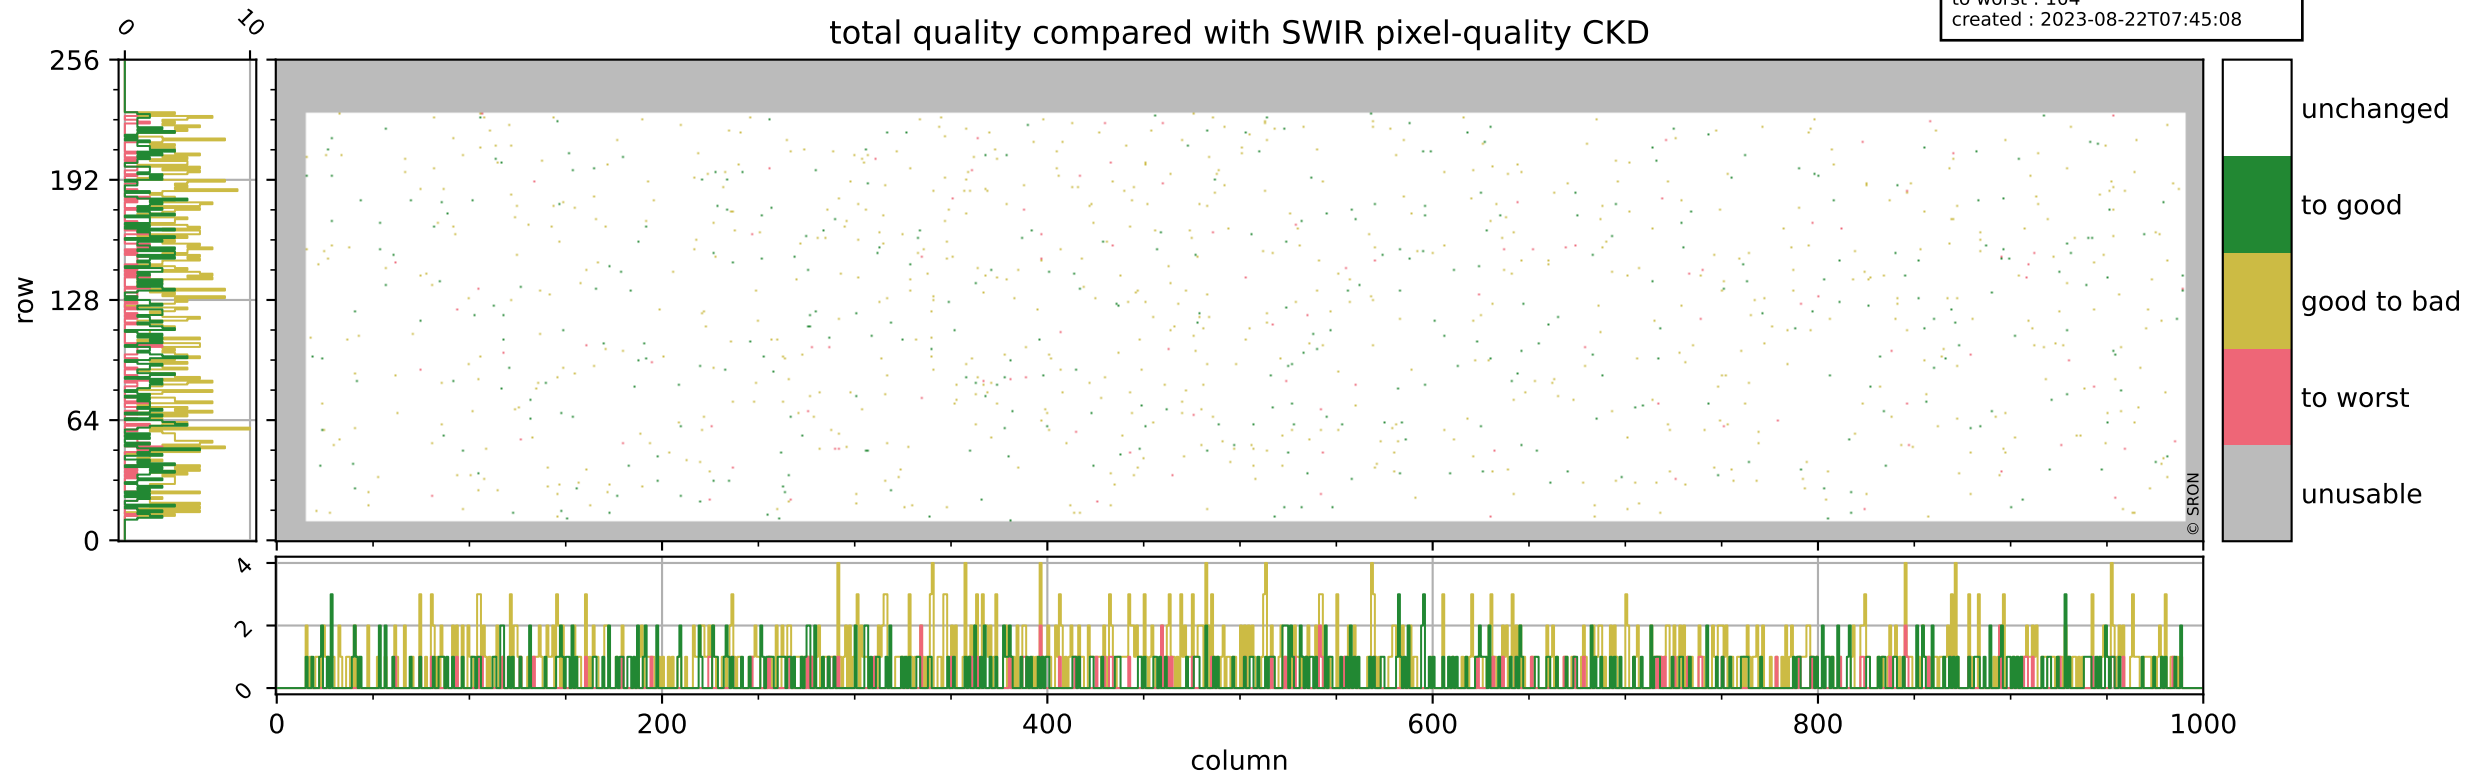

orbits : 20 in [3862, 3907]
coverage : 2018-07-12 / 2018-07-15
bad (quality < 0.8) : 289
worst (quality < 0.1) : 113
created : 2023-08-22T07:45:07

pixel-quality map (dark)

Tropomi SWIR pixel quality (official)

orbits : 20 in [3862, 3907]
coverage : 2018-07-12 / 2018-07-15
bad (quality < 0.8) : 2440
worst (quality < 0.1) : 235
created : 2023-08-22T07:45:07

pixel-quality map (noise average)

Tropomi SWIR pixel quality (official)

orbits : 20 in [3862, 3907]
coverage : 2018-07-12 / 2018-07-15
to good : 369
good to bad : 706
to worst : 104
created : 2023-08-22T07:45:08

total quality compared with SWIR pixel-quality CKD

Tropomi SWIR pixel quality (official)

orbits : 20 in [3862, 3907]
coverage : 2018-07-12 / 2018-07-15
created : 2023-08-22T07:45:08

Histograms of pixel-quality

Tropomi SWIR pixel quality (official) ground-tracks of Sentinel-5P

orbits : 20 in [3862, 3907]
coverage : 2018-07-12 / 2018-07-15
created : 2023-08-22T07:45:08