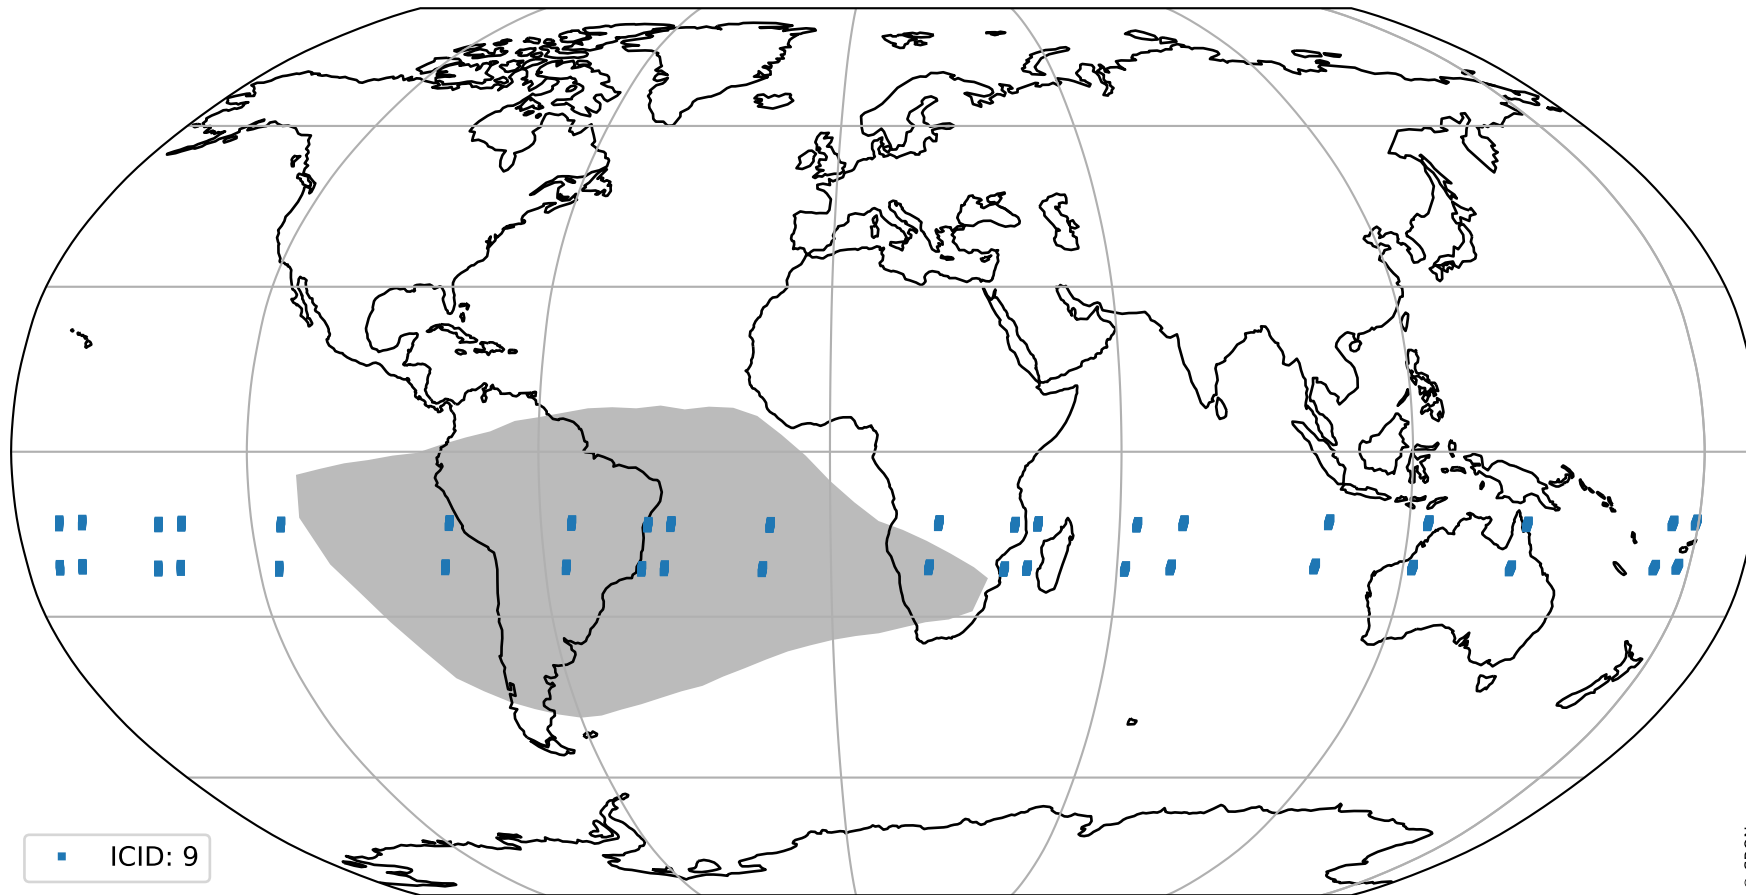

orbits : 20 in [3862, 3907]
coverage : 2018-07-12 / 2018-07-15
bad (quality < 0.8) : 2440
worst (quality < 0.1) : 235
created : 2023-08-22T07:45:07

pixel-quality map (noise average)

Tropomi SWIR pixel quality (official)

orbits : 20 in [3862, 3907]
coverage : 2018-07-12 / 2018-07-15
to good : 369
good to bad : 706
to worst : 104
created : 2023-08-22T07:45:08

total quality compared with SWIR pixel-quality CKD

Tropomi SWIR pixel quality (official)

orbits : 20 in [3862, 3907]
coverage : 2018-07-12 / 2018-07-15
created : 2023-08-22T07:45:08

Histograms of pixel-quality

Tropomi SWIR pixel quality (official) ground-tracks of Sentinel-5P

orbits : 20 in [3862, 3907]
coverage : 2018-07-12 / 2018-07-15
created : 2023-08-22T07:45:08

Tropomi SWIR pixel quality (official)

orbits : [2827, 3907]
coverage : 2018-04-30 / 2018-07-15
created : 2023-08-22T07:45:09

trend of pixel quality & temperatures