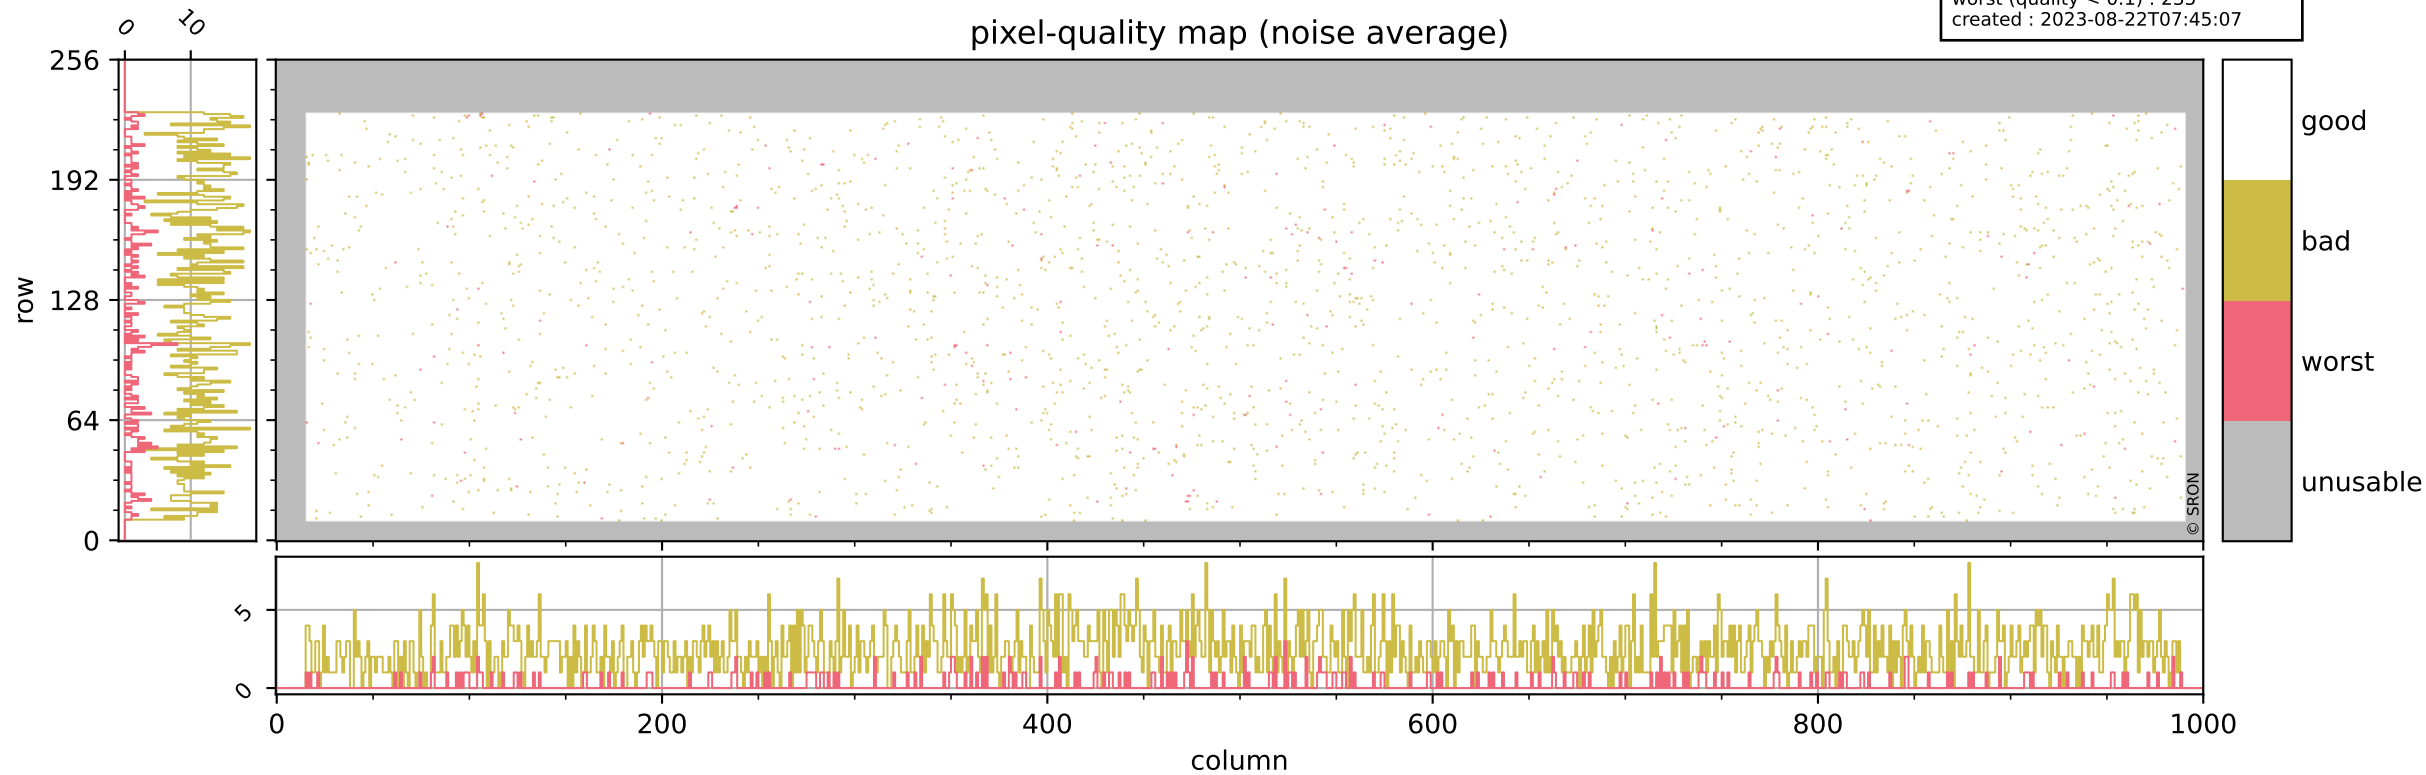

orbits : 20 in [3862, 3907]
coverage : 2018-07-12 / 2018-07-15
bad (quality < 0.8) : 289
worst (quality < 0.1) : 113
created : 2023-08-22T07:45:07

pixel-quality map (dark)

Tropomi SWIR pixel quality (official)

orbits : 20 in [3862, 3907]
coverage : 2018-07-12 / 2018-07-15
bad (quality < 0.8) : 2440
worst (quality < 0.1) : 235
created : 2023-08-22T07:45:07

pixel-quality map (noise average)

Tropomi SWIR pixel quality (official)

orbits : 20 in [3862, 3907]
coverage : 2018-07-12 / 2018-07-15
to good : 369
good to bad : 706
to worst : 104
created : 2023-08-22T07:45:08

total quality compared with SWIR pixel-quality CKD

Tropomi SWIR pixel quality (official)

orbits : 20 in [3862, 3907]
coverage : 2018-07-12 / 2018-07-15
created : 2023-08-22T07:45:08

Histograms of pixel-quality

Tropomi SWIR pixel quality (official) ground-tracks of Sentinel-5P

orbits : 20 in [3862, 3907]
coverage : 2018-07-12 / 2018-07-15
created : 2023-08-22T07:45:08