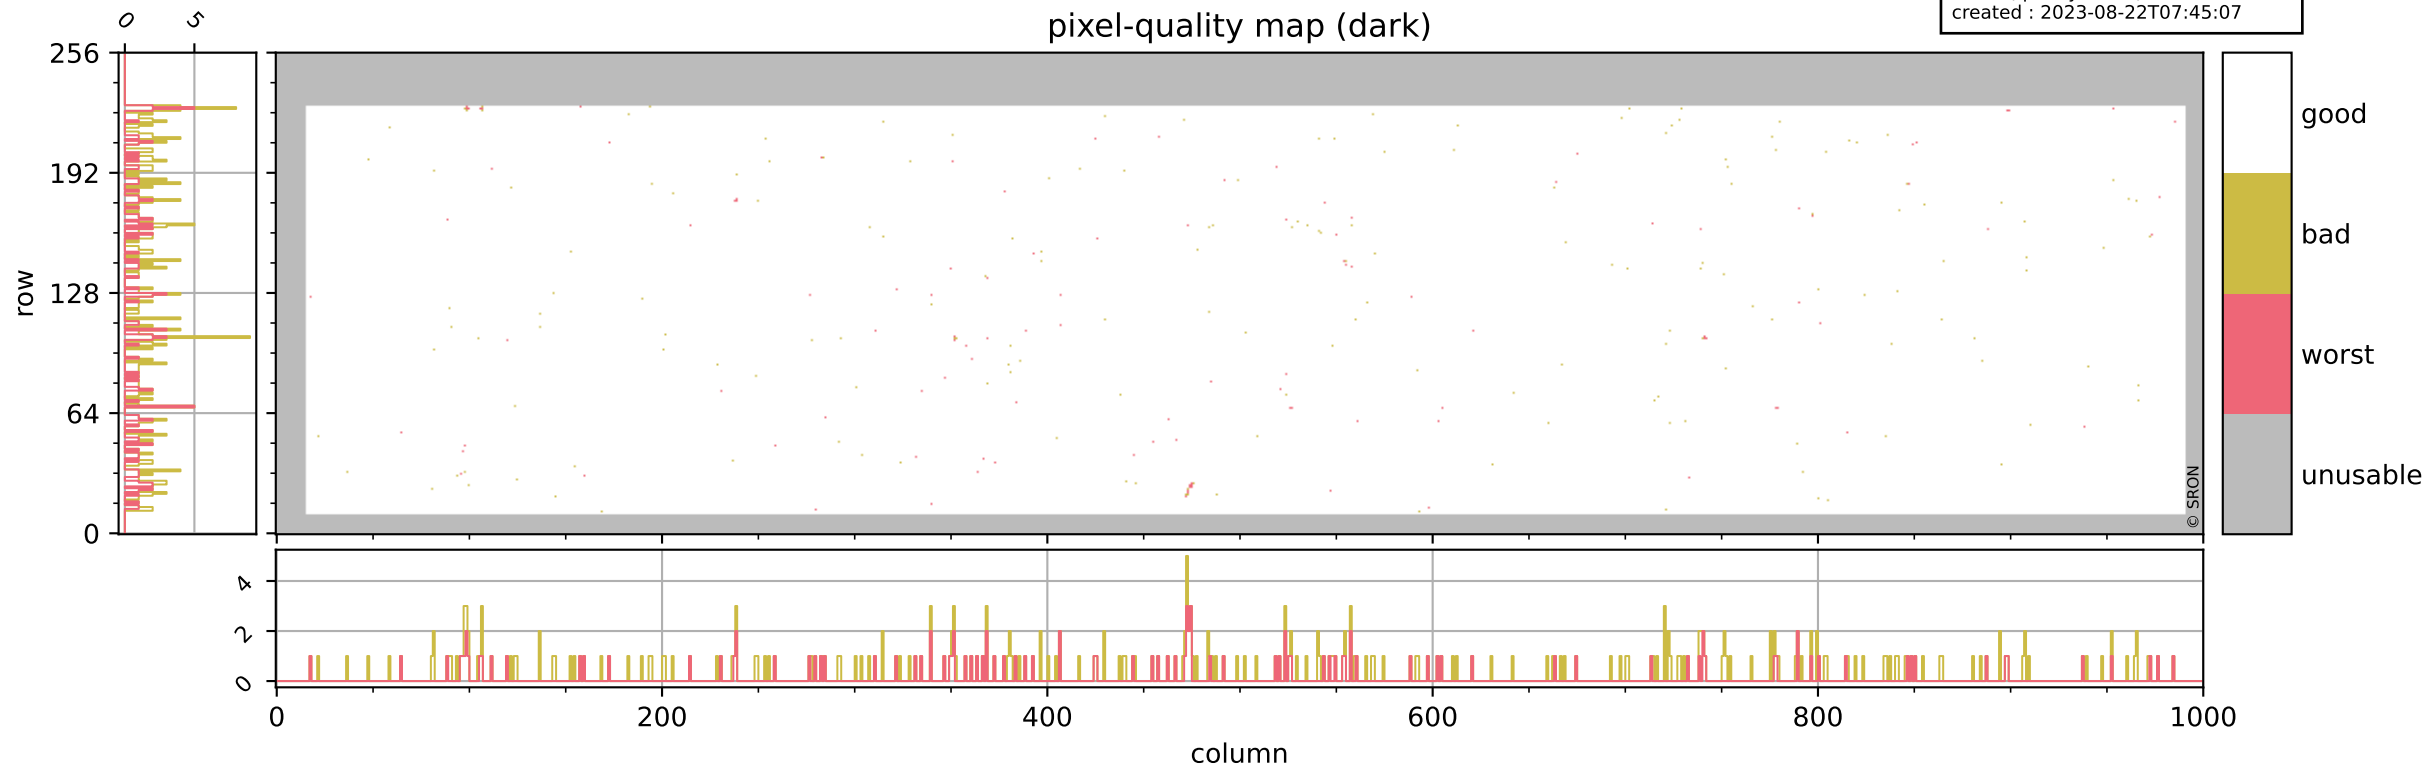

Tropomi SWIR pixel quality (official)

orbits : 20 in [3862, 3907]
coverage : 2018-07-12 / 2018-07-15
bad (quality < 0.8) : 2691
worst (quality < 0.1) : 317
created : 2023-08-22T07:45:07

Tropomi SWIR pixel quality (official)

orbits : 20 in [3862, 3907]
coverage : 2018-07-12 / 2018-07-15
bad (quality < 0.8) : 289
worst (quality < 0.1) : 113
created : 2023-08-22T07:45:07

pixel-quality map (dark)

Tropomi SWIR pixel quality (official)

orbits : 20 in [3862, 3907]
coverage : 2018-07-12 / 2018-07-15
bad (quality < 0.8) : 2440
worst (quality < 0.1) : 235
created : 2023-08-22T07:45:07

pixel-quality map (noise average)

Tropomi SWIR pixel quality (official)

orbits : 20 in [3862, 3907]
coverage : 2018-07-12 / 2018-07-15
created : 2023-08-22T07:45:08

Histograms of pixel-quality

Tropomi SWIR pixel quality (official) ground-tracks of Sentinel-5P

orbits : 20 in [3862, 3907]
coverage : 2018-07-12 / 2018-07-15
created : 2023-08-22T07:45:08