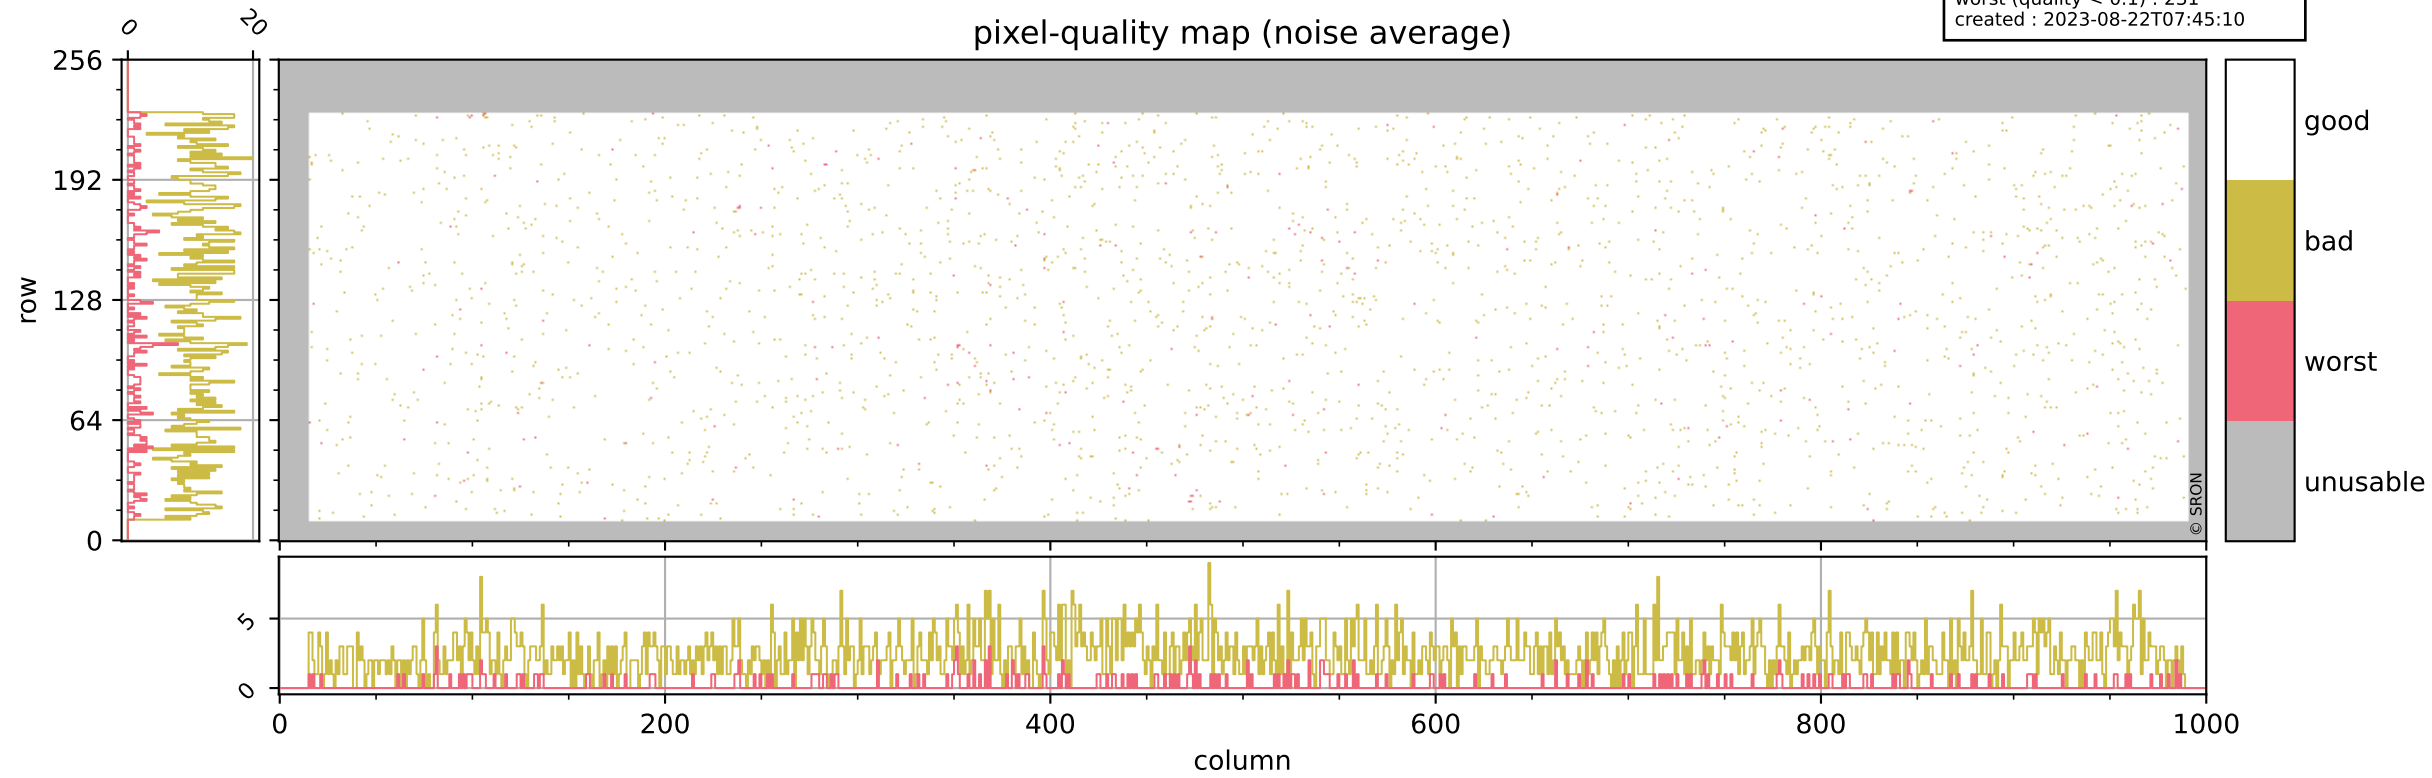

Tropomi SWIR pixel quality (official)

orbits : 19 in [3877, 3922]
coverage : 2018-07-13 / 2018-07-16
bad (quality < 0.8) : 2692
worst (quality < 0.1) : 315
created : 2023-08-22T07:45:09

pixel-quality map

Tropomi SWIR pixel quality (official)

orbits : 19 in [3877, 3922]
coverage : 2018-07-13 / 2018-07-16
bad (quality < 0.8) : 288
worst (quality < 0.1) : 115
created : 2023-08-22T07:45:09

Tropomi SWIR pixel quality (official)

orbits : 19 in [3877, 3922]
coverage : 2018-07-13 / 2018-07-16
bad (quality < 0.8) : 2439
worst (quality < 0.1) : 231
created : 2023-08-22T07:45:10

Tropomi SWIR pixel quality (official)

orbits : 19 in [3877, 3922]
coverage : 2018-07-13 / 2018-07-16
to good : 360
good to bad : 697
to worst : 105
created : 2023-08-22T07:45:10

Tropomi SWIR pixel quality (official) ground-tracks of Sentinel-5P

orbits : 19 in [3877, 3922]
coverage : 2018-07-13 / 2018-07-16
created : 2023-08-22T07:45:11

Tropomi SWIR pixel quality (official)

orbits : [2827, 3922]
coverage : 2018-04-30 / 2018-07-16
created : 2023-08-22T07:45:11