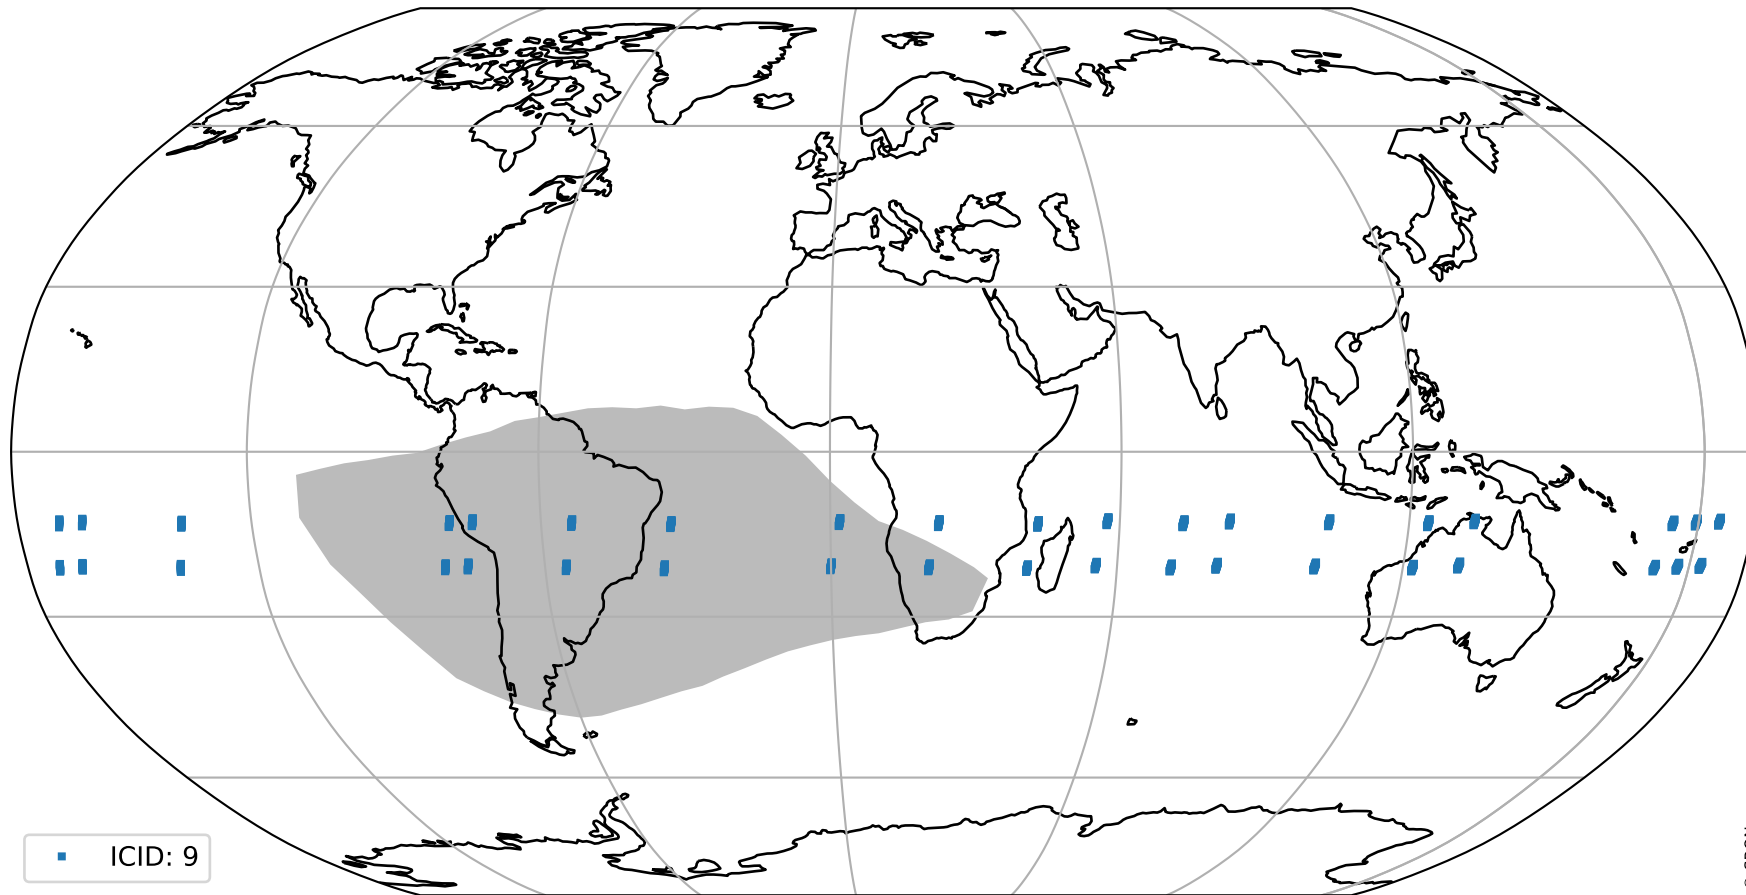

orbits : 19 in [3877, 3922]
coverage : 2018-07-13 / 2018-07-16
bad (quality < 0.8) : 2439
worst (quality < 0.1) : 231
created : 2023-08-22T07:45:10

Tropomi SWIR pixel quality (official)

orbits : 19 in [3877, 3922]
coverage : 2018-07-13 / 2018-07-16
to good : 360
good to bad : 697
to worst : 105
created : 2023-08-22T07:45:10

total quality compared with SWIR pixel-quality CKD

Tropomi SWIR pixel quality (official)

orbits : 19 in [3877, 3922]
coverage : 2018-07-13 / 2018-07-16
created : 2023-08-22T07:45:10

Histograms of pixel-quality

Tropomi SWIR pixel quality (official) ground-tracks of Sentinel-5P

orbits : 19 in [3877, 3922]
coverage : 2018-07-13 / 2018-07-16
created : 2023-08-22T07:45:11

Tropomi SWIR pixel quality (official)

orbits : [2827, 3922]
coverage : 2018-04-30 / 2018-07-16
created : 2023-08-22T07:45:11