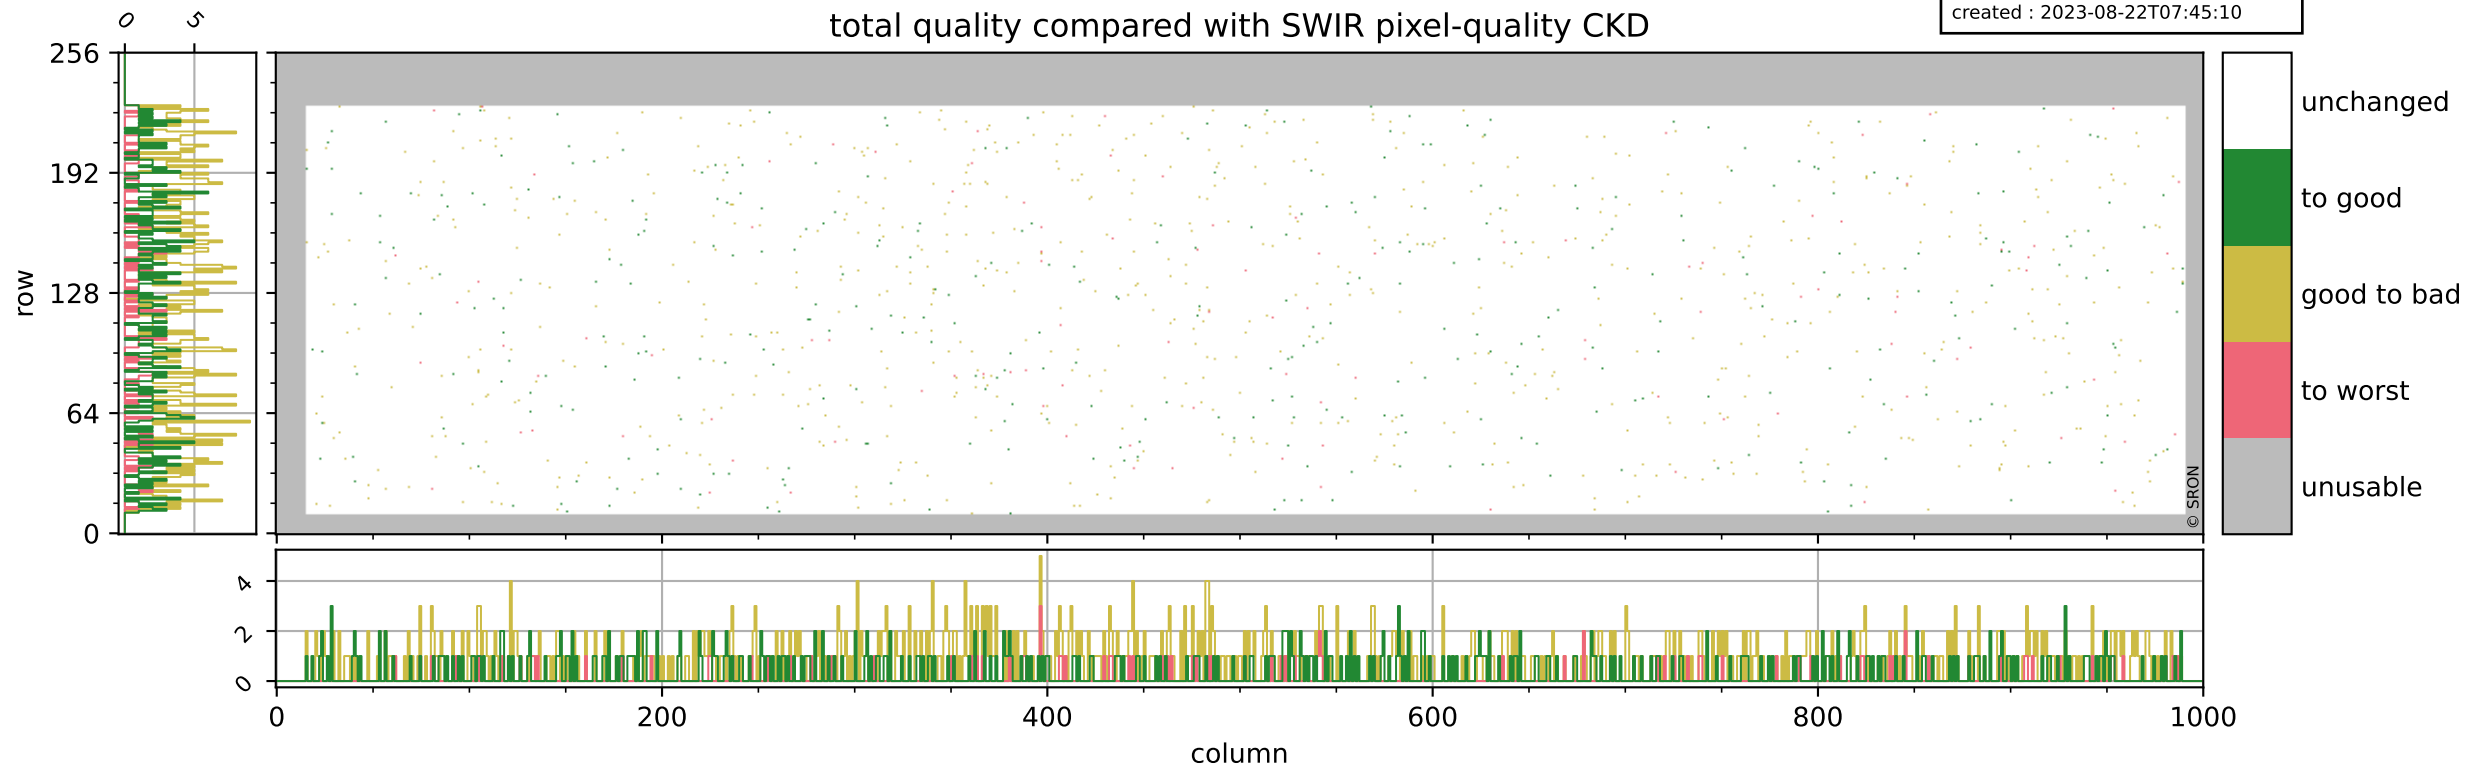

Tropomi SWIR pixel quality (official)

orbits : 19 in [3877, 3922]
coverage : 2018-07-13 / 2018-07-16
bad (quality < 0.8) : 288
worst (quality < 0.1) : 115
created : 2023-08-22T07:45:09

Tropomi SWIR pixel quality (official)

orbits : 19 in [3877, 3922]
coverage : 2018-07-13 / 2018-07-16
bad (quality < 0.8) : 2439
worst (quality < 0.1) : 231
created : 2023-08-22T07:45:10

Tropomi SWIR pixel quality (official)

orbits : 19 in [3877, 3922]
coverage : 2018-07-13 / 2018-07-16
to good : 360
good to bad : 697
to worst : 105
created : 2023-08-22T07:45:10

total quality compared with SWIR pixel-quality CKD

Tropomi SWIR pixel quality (official)

orbits : 19 in [3877, 3922]
coverage : 2018-07-13 / 2018-07-16
created : 2023-08-22T07:45:10

Histograms of pixel-quality

Tropomi SWIR pixel quality (official) ground-tracks of Sentinel-5P

orbits : 19 in [3877, 3922]
coverage : 2018-07-13 / 2018-07-16
created : 2023-08-22T07:45:11

Tropomi SWIR pixel quality (official)

orbits : [2827, 3922]
coverage : 2018-04-30 / 2018-07-16
created : 2023-08-22T07:45:11