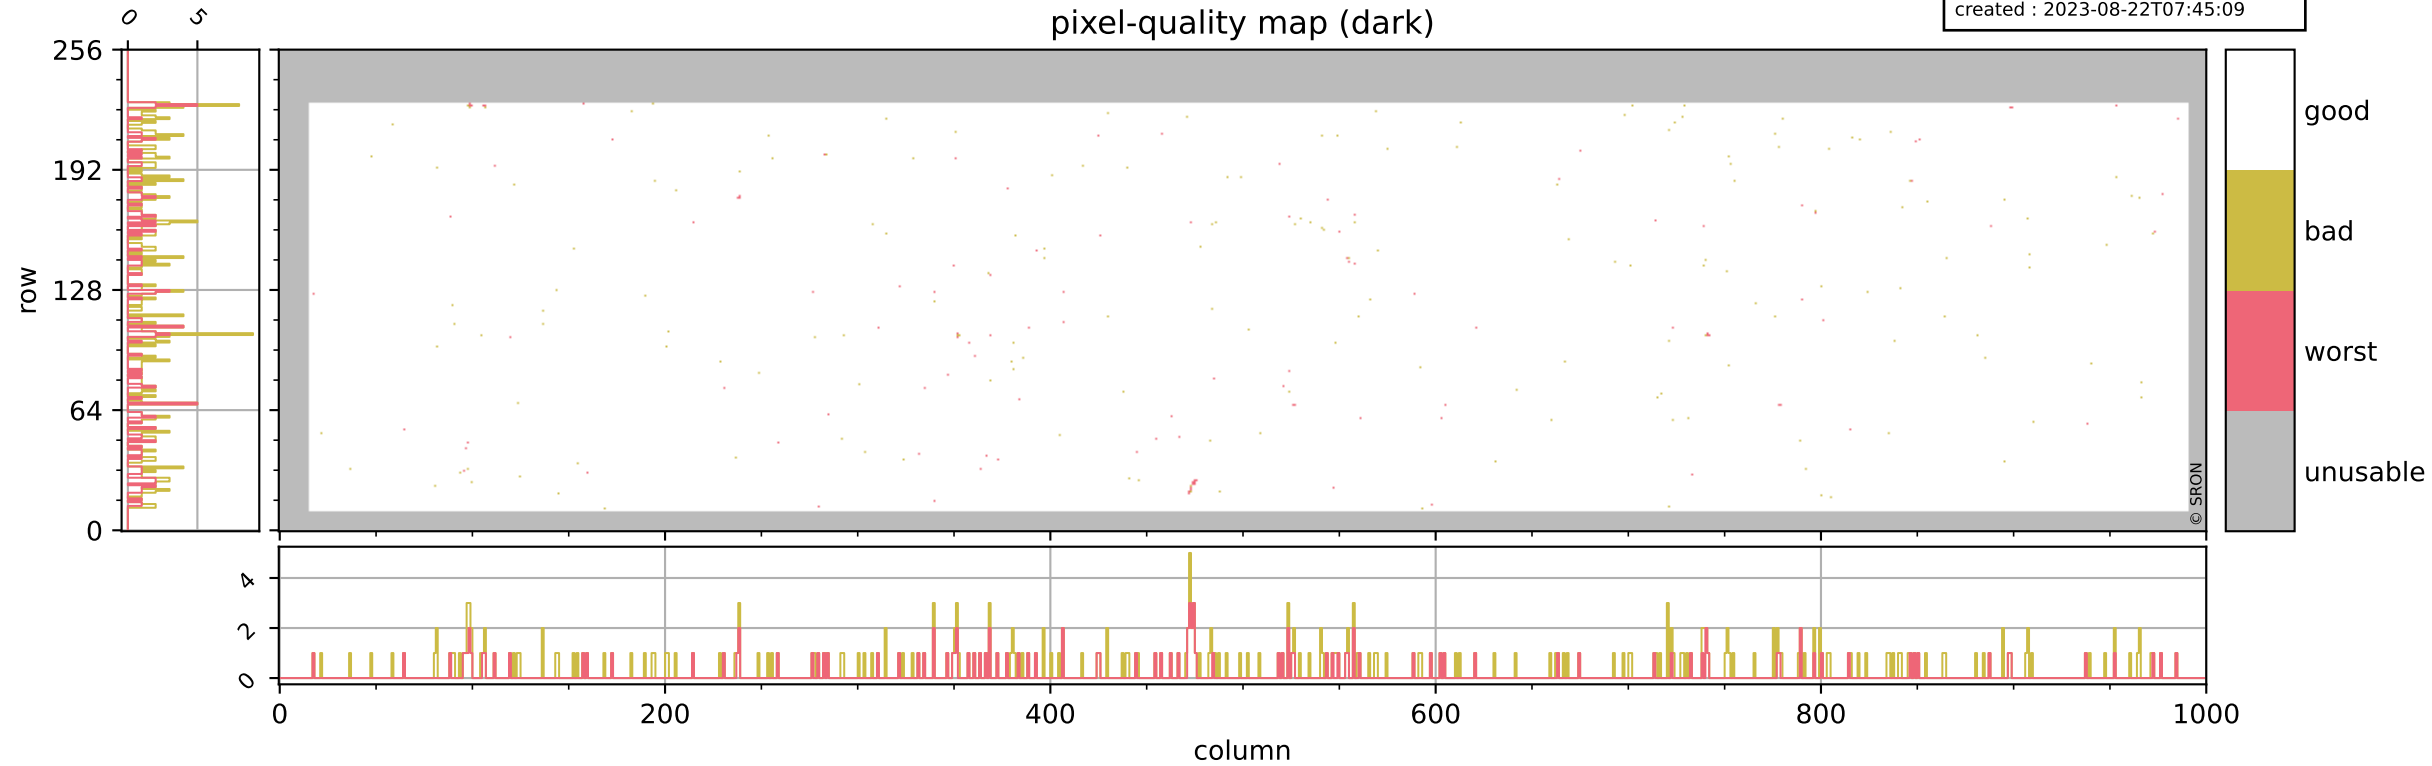

Tropomi SWIR pixel quality (official)

orbits : 19 in [3877, 3922]
coverage : 2018-07-13 / 2018-07-16
bad (quality < 0.8) : 2692
worst (quality < 0.1) : 315
created : 2023-08-22T07:45:09

pixel-quality map

Tropomi SWIR pixel quality (official)

orbits : 19 in [3877, 3922]
coverage : 2018-07-13 / 2018-07-16
bad (quality < 0.8) : 288
worst (quality < 0.1) : 115
created : 2023-08-22T07:45:09

Tropomi SWIR pixel quality (official)

orbits : 19 in [3877, 3922]
coverage : 2018-07-13 / 2018-07-16
bad (quality < 0.8) : 2439
worst (quality < 0.1) : 231
created : 2023-08-22T07:45:10

Tropomi SWIR pixel quality (official)

orbits : 19 in [3877, 3922]
coverage : 2018-07-13 / 2018-07-16
to good : 360
good to bad : 697
to worst : 105
created : 2023-08-22T07:45:10

Tropomi SWIR pixel quality (official) ground-tracks of Sentinel-5P

orbits : 19 in [3877, 3922]
coverage : 2018-07-13 / 2018-07-16
created : 2023-08-22T07:45:11

Tropomi SWIR pixel quality (official)

orbits : [2827, 3922]
coverage : 2018-04-30 / 2018-07-16
created : 2023-08-22T07:45:11