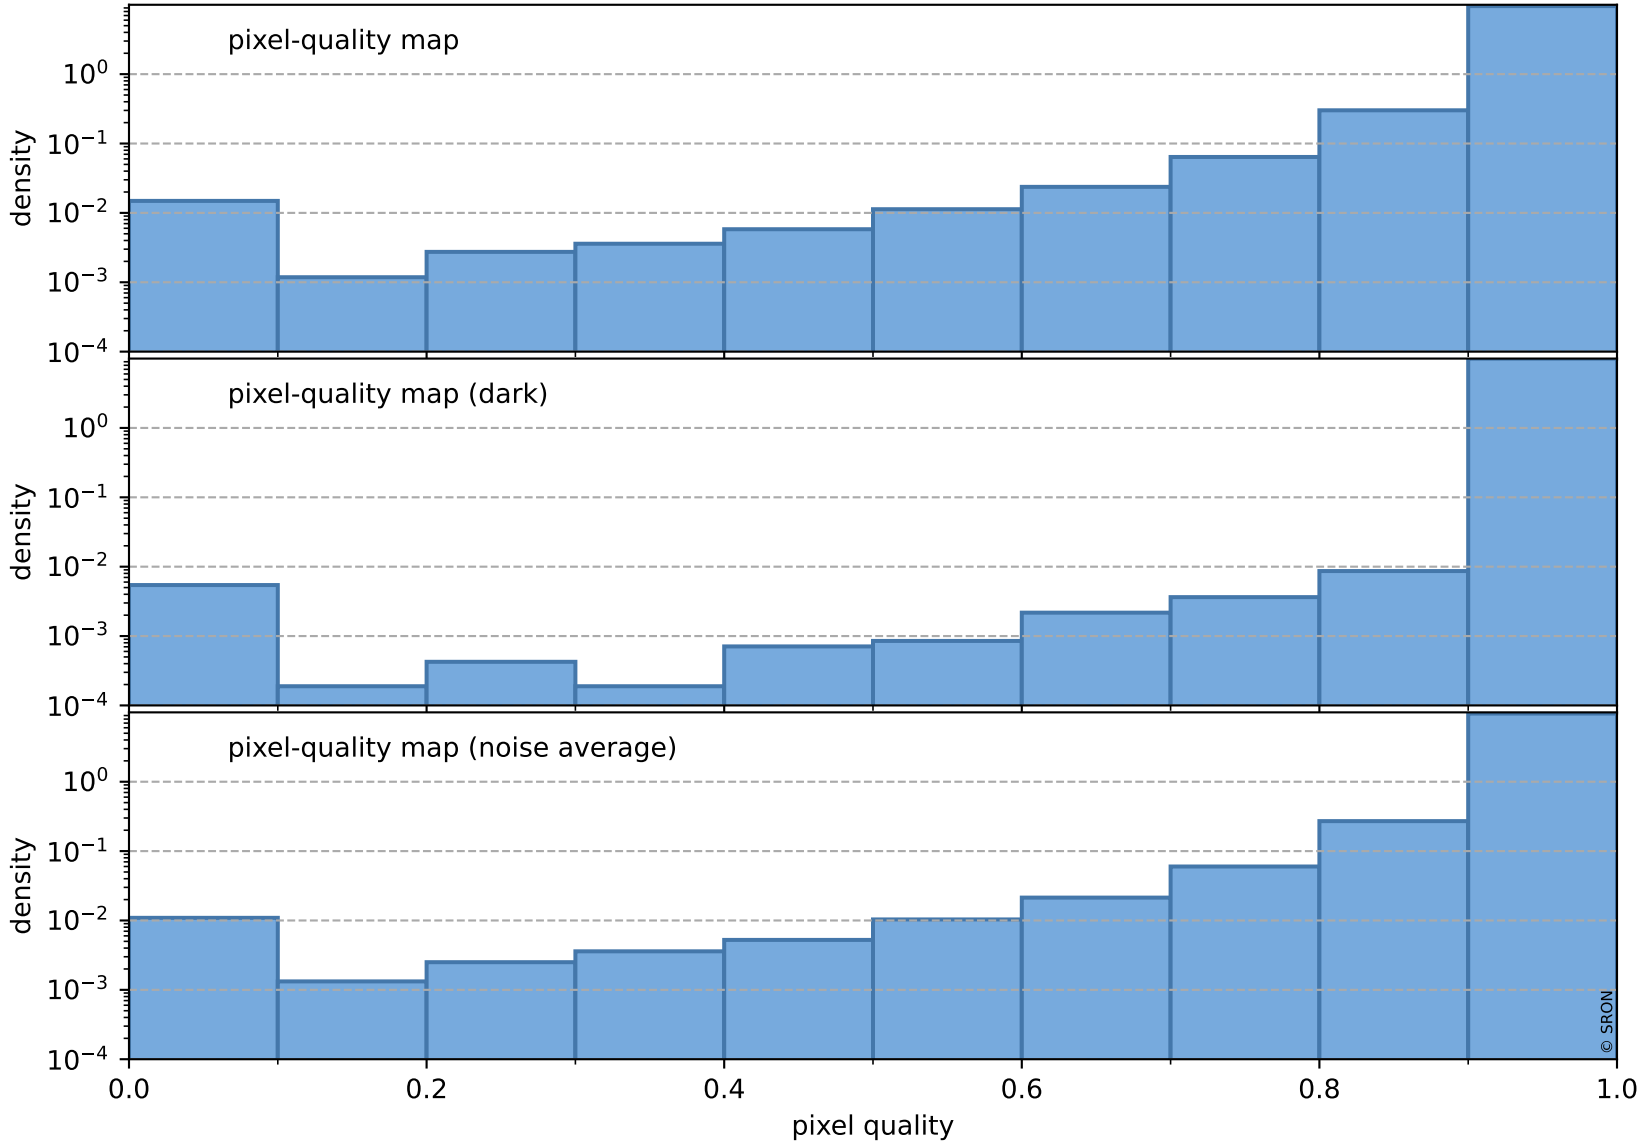

Tropomi SWIR pixel quality (official)

orbits : 19 in [3877, 3922]
coverage : 2018-07-13 / 2018-07-16
bad (quality < 0.8) : 288
worst (quality < 0.1) : 115
created : 2023-08-22T07:45:09

Tropomi SWIR pixel quality (official)

orbits : 19 in [3877, 3922]
coverage : 2018-07-13 / 2018-07-16
bad (quality < 0.8) : 2439
worst (quality < 0.1) : 231
created : 2023-08-22T07:45:10

Tropomi SWIR pixel quality (official)

orbits : 19 in [3877, 3922]
coverage : 2018-07-13 / 2018-07-16
to good : 360
good to bad : 697
to worst : 105
created : 2023-08-22T07:45:10

total quality compared with SWIR pixel-quality CKD

Tropomi SWIR pixel quality (official)

orbits : 19 in [3877, 3922]
coverage : 2018-07-13 / 2018-07-16
created : 2023-08-22T07:45:10

Histograms of pixel-quality

Tropomi SWIR pixel quality (official) ground-tracks of Sentinel-5P

orbits : 19 in [3877, 3922]
coverage : 2018-07-13 / 2018-07-16
created : 2023-08-22T07:45:11

Tropomi SWIR pixel quality (official)

orbits : [2827, 3922]
coverage : 2018-04-30 / 2018-07-16
created : 2023-08-22T07:45:11