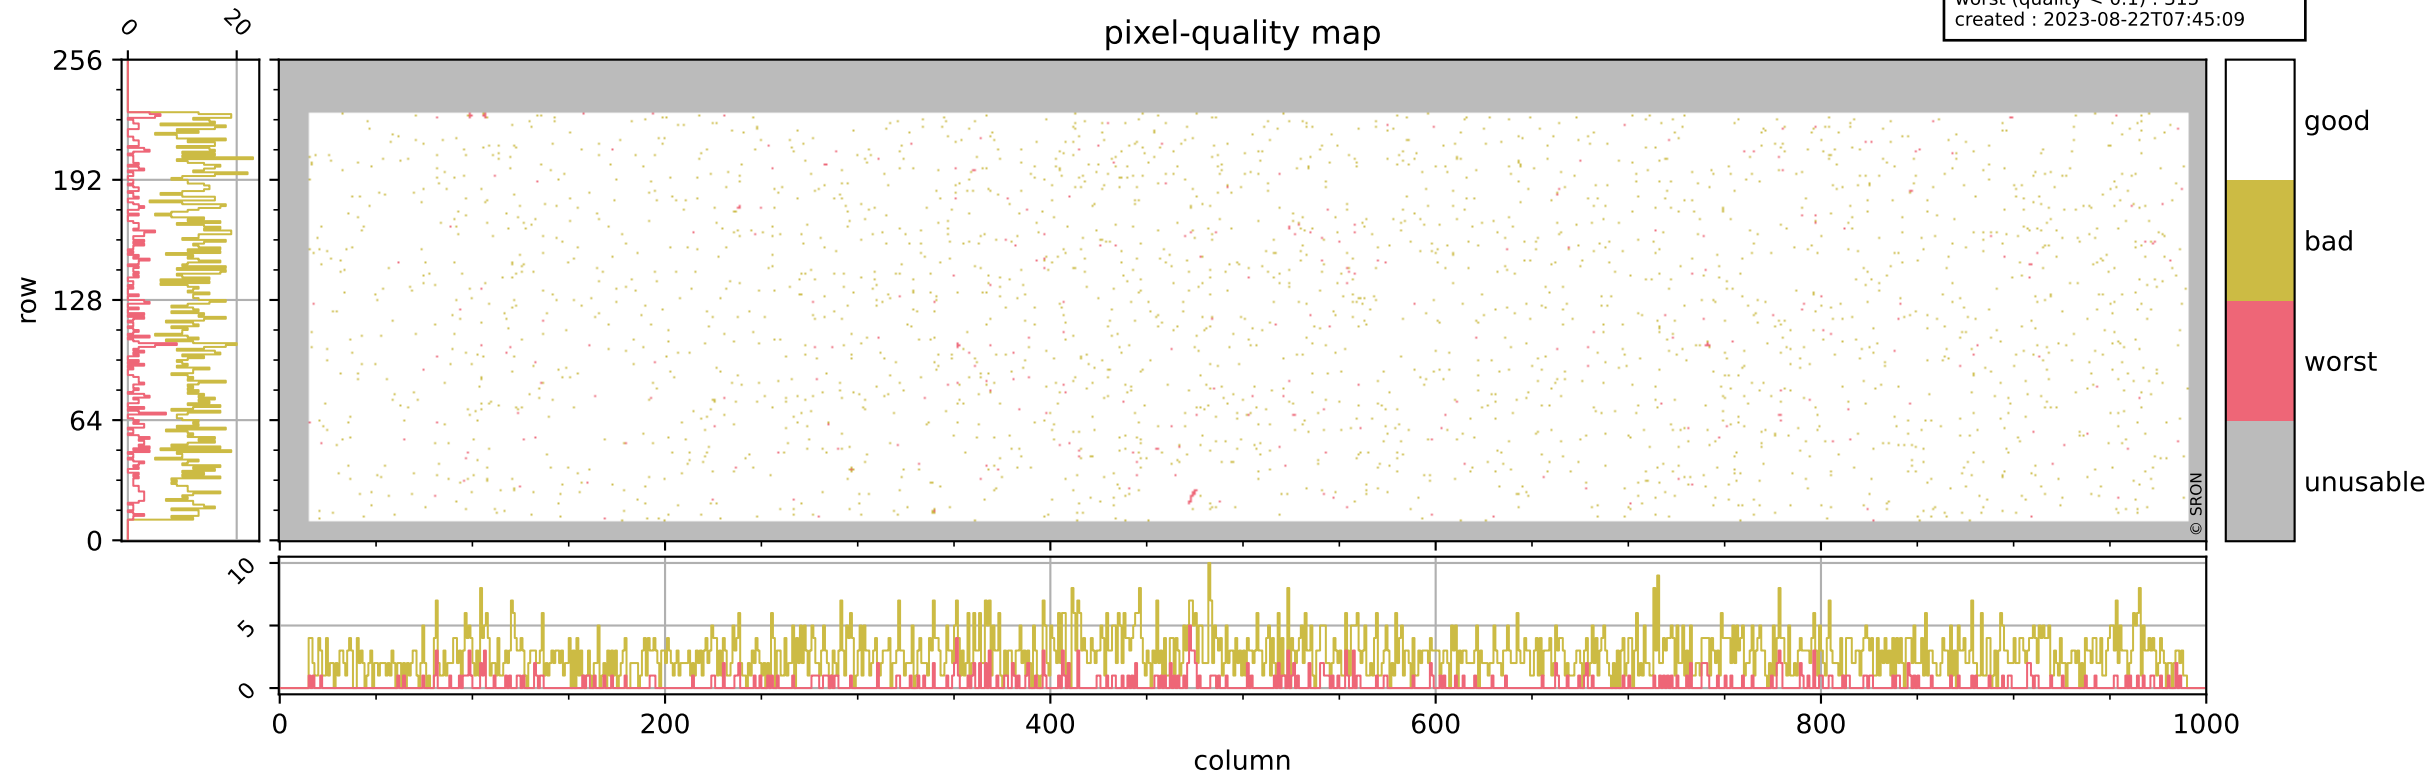

Tropomi SWIR pixel quality (official)

orbits : 19 in [3877, 3922]
coverage : 2018-07-13 / 2018-07-16
bad (quality < 0.8) : 2692
worst (quality < 0.1) : 315
created : 2023-08-22T07:45:09

pixel-quality map

Tropomi SWIR pixel quality (official)

orbits : 19 in [3877, 3922]
coverage : 2018-07-13 / 2018-07-16
bad (quality < 0.8) : 288
worst (quality < 0.1) : 115
created : 2023-08-22T07:45:09

Tropomi SWIR pixel quality (official)

orbits : 19 in [3877, 3922]
coverage : 2018-07-13 / 2018-07-16
bad (quality < 0.8) : 2439
worst (quality < 0.1) : 231
created : 2023-08-22T07:45:10

Tropomi SWIR pixel quality (official)

orbits : 19 in [3877, 3922]
coverage : 2018-07-13 / 2018-07-16
to good : 360
good to bad : 697
to worst : 105
created : 2023-08-22T07:45:10

Tropomi SWIR pixel quality (official) ground-tracks of Sentinel-5P

orbits : 19 in [3877, 3922]
coverage : 2018-07-13 / 2018-07-16
created : 2023-08-22T07:45:11

Tropomi SWIR pixel quality (official)

orbits : [2827, 3922]
coverage : 2018-04-30 / 2018-07-16
created : 2023-08-22T07:45:11