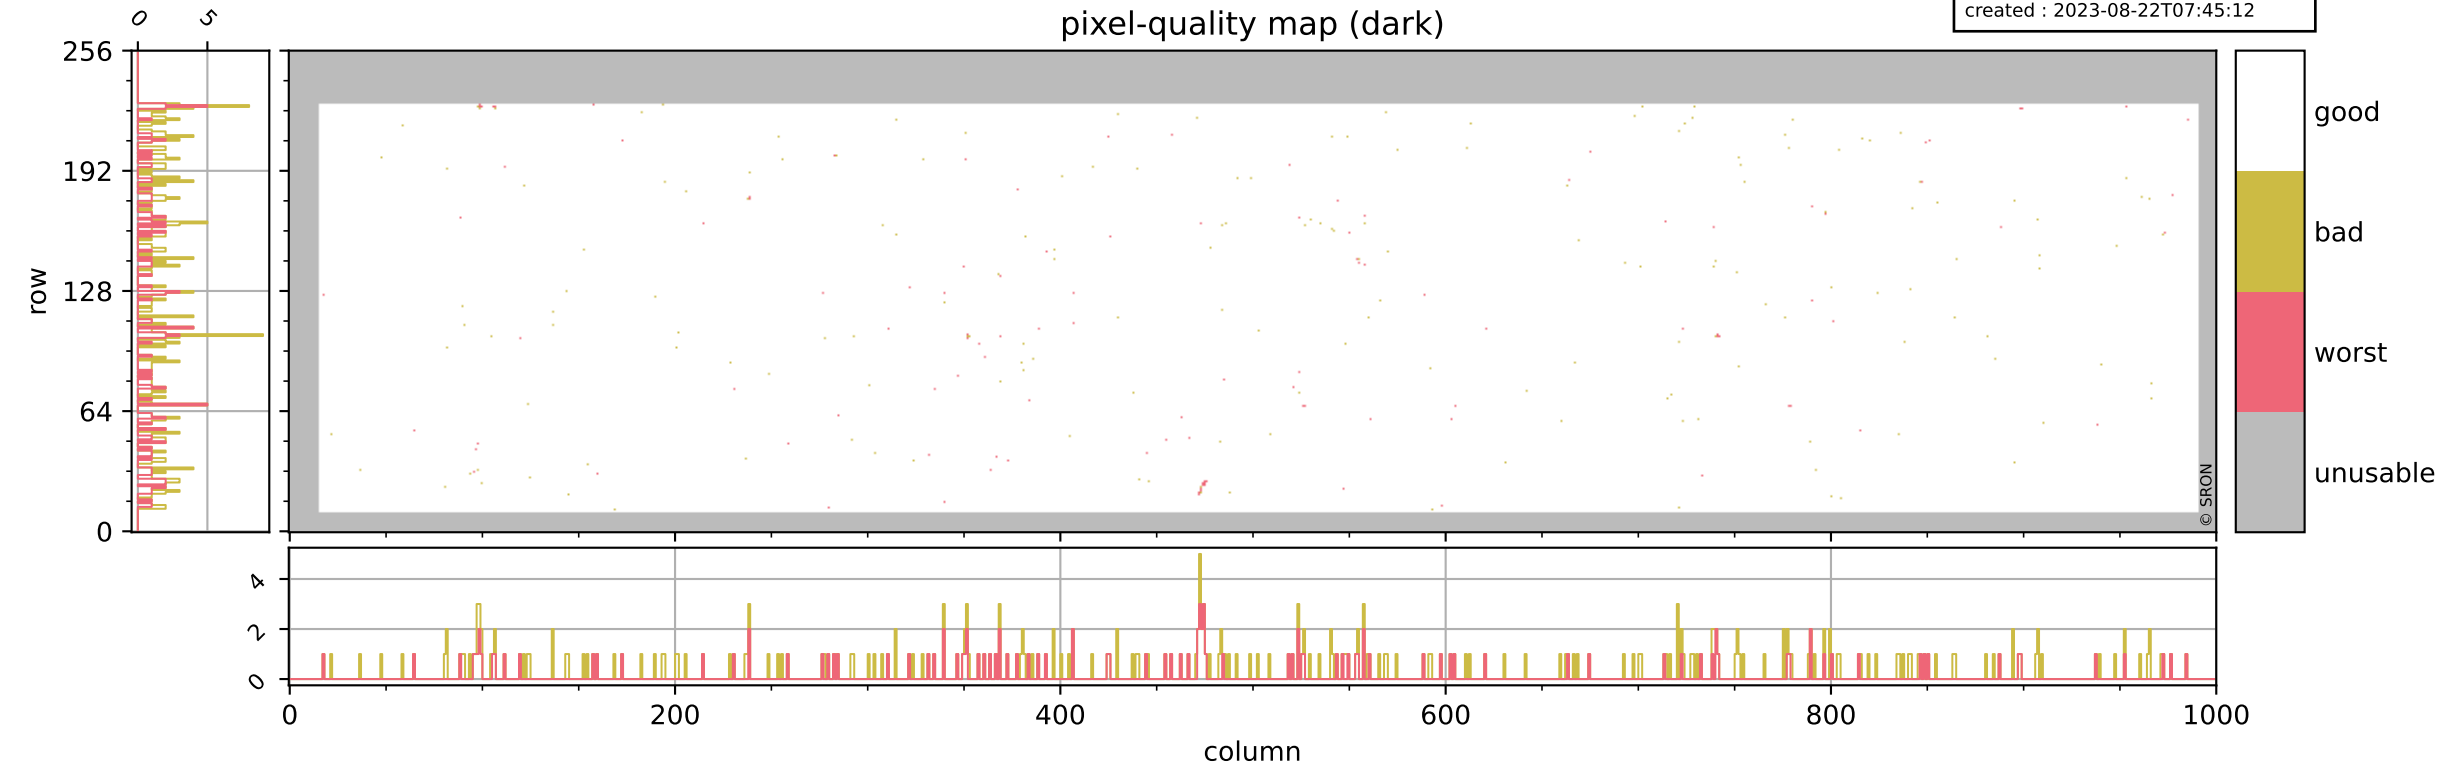

Tropomi SWIR pixel quality (official)

orbits : 19 in [3892, 3937]
coverage : 2018-07-14 / 2018-07-17
bad (quality < 0.8) : 2637
worst (quality < 0.1) : 313
created : 2023-08-22T07:45:11

pixel-quality map

Tropomi SWIR pixel quality (official)

orbits : 19 in [3892, 3937]
coverage : 2018-07-14 / 2018-07-17
bad (quality < 0.8) : 288
worst (quality < 0.1) : 114
created : 2023-08-22T07:45:12

pixel-quality map (dark)

Tropomi SWIR pixel quality (official)

orbits : 19 in [3892, 3937]
coverage : 2018-07-14 / 2018-07-17
bad (quality < 0.8) : 2385
worst (quality < 0.1) : 230
created : 2023-08-22T07:45:12

Tropomi SWIR pixel quality (official)

orbits : 19 in [3892, 3937]
coverage : 2018-07-14 / 2018-07-17
created : 2023-08-22T07:45:12

Histograms of pixel-quality

Tropomi SWIR pixel quality (official) ground-tracks of Sentinel-5P

orbits : 19 in [3892, 3937]
coverage : 2018-07-14 / 2018-07-17
created : 2023-08-22T07:45:13