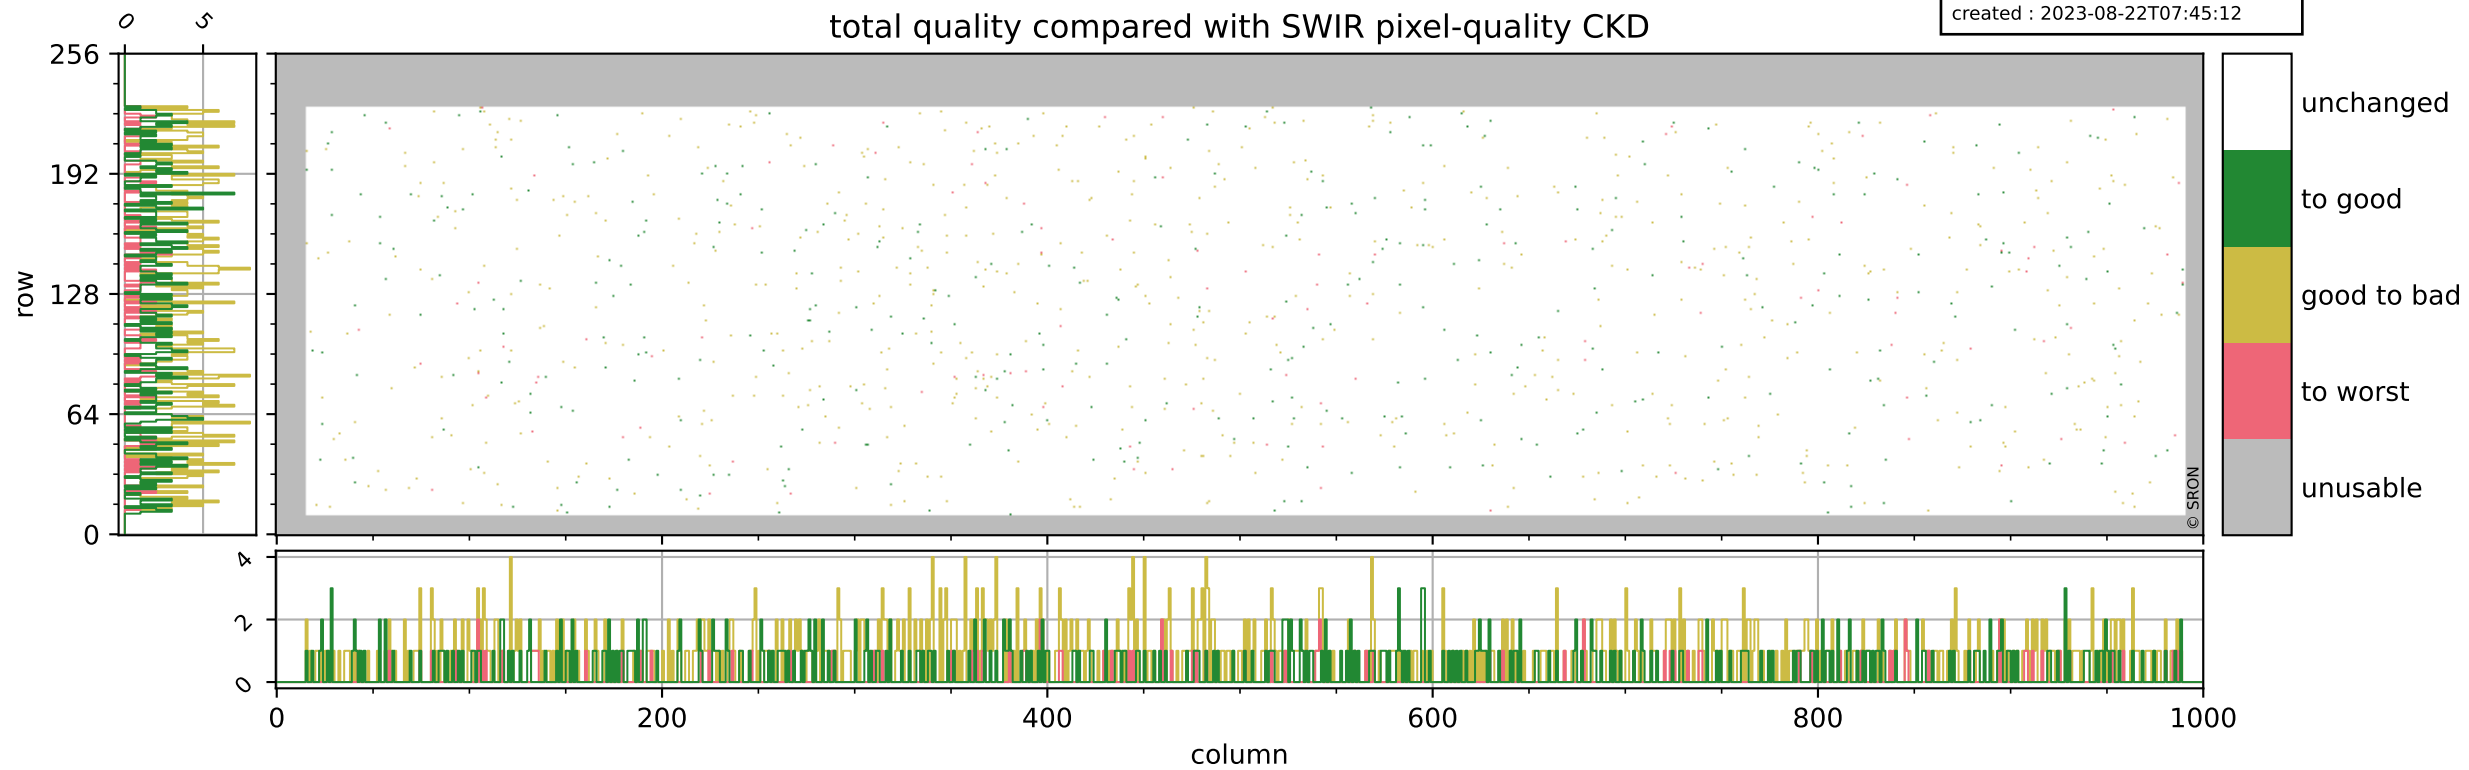

Tropomi SWIR pixel quality (official)

orbits : 19 in [3892, 3937]
coverage : 2018-07-14 / 2018-07-17
bad (quality < 0.8) : 288
worst (quality < 0.1) : 114
created : 2023-08-22T07:45:12

pixel-quality map (dark)

Tropomi SWIR pixel quality (official)

orbits : 19 in [3892, 3937]
coverage : 2018-07-14 / 2018-07-17
bad (quality < 0.8) : 2385
worst (quality < 0.1) : 230
created : 2023-08-22T07:45:12

Tropomi SWIR pixel quality (official)

orbits : 19 in [3892, 3937]
coverage : 2018-07-14 / 2018-07-17
to good : 369
good to bad : 652
to worst : 104
created : 2023-08-22T07:45:12

total quality compared with SWIR pixel-quality CKD

Tropomi SWIR pixel quality (official)

orbits : 19 in [3892, 3937]
coverage : 2018-07-14 / 2018-07-17
created : 2023-08-22T07:45:12

Histograms of pixel-quality

Tropomi SWIR pixel quality (official) ground-tracks of Sentinel-5P

orbits : 19 in [3892, 3937]
coverage : 2018-07-14 / 2018-07-17
created : 2023-08-22T07:45:13