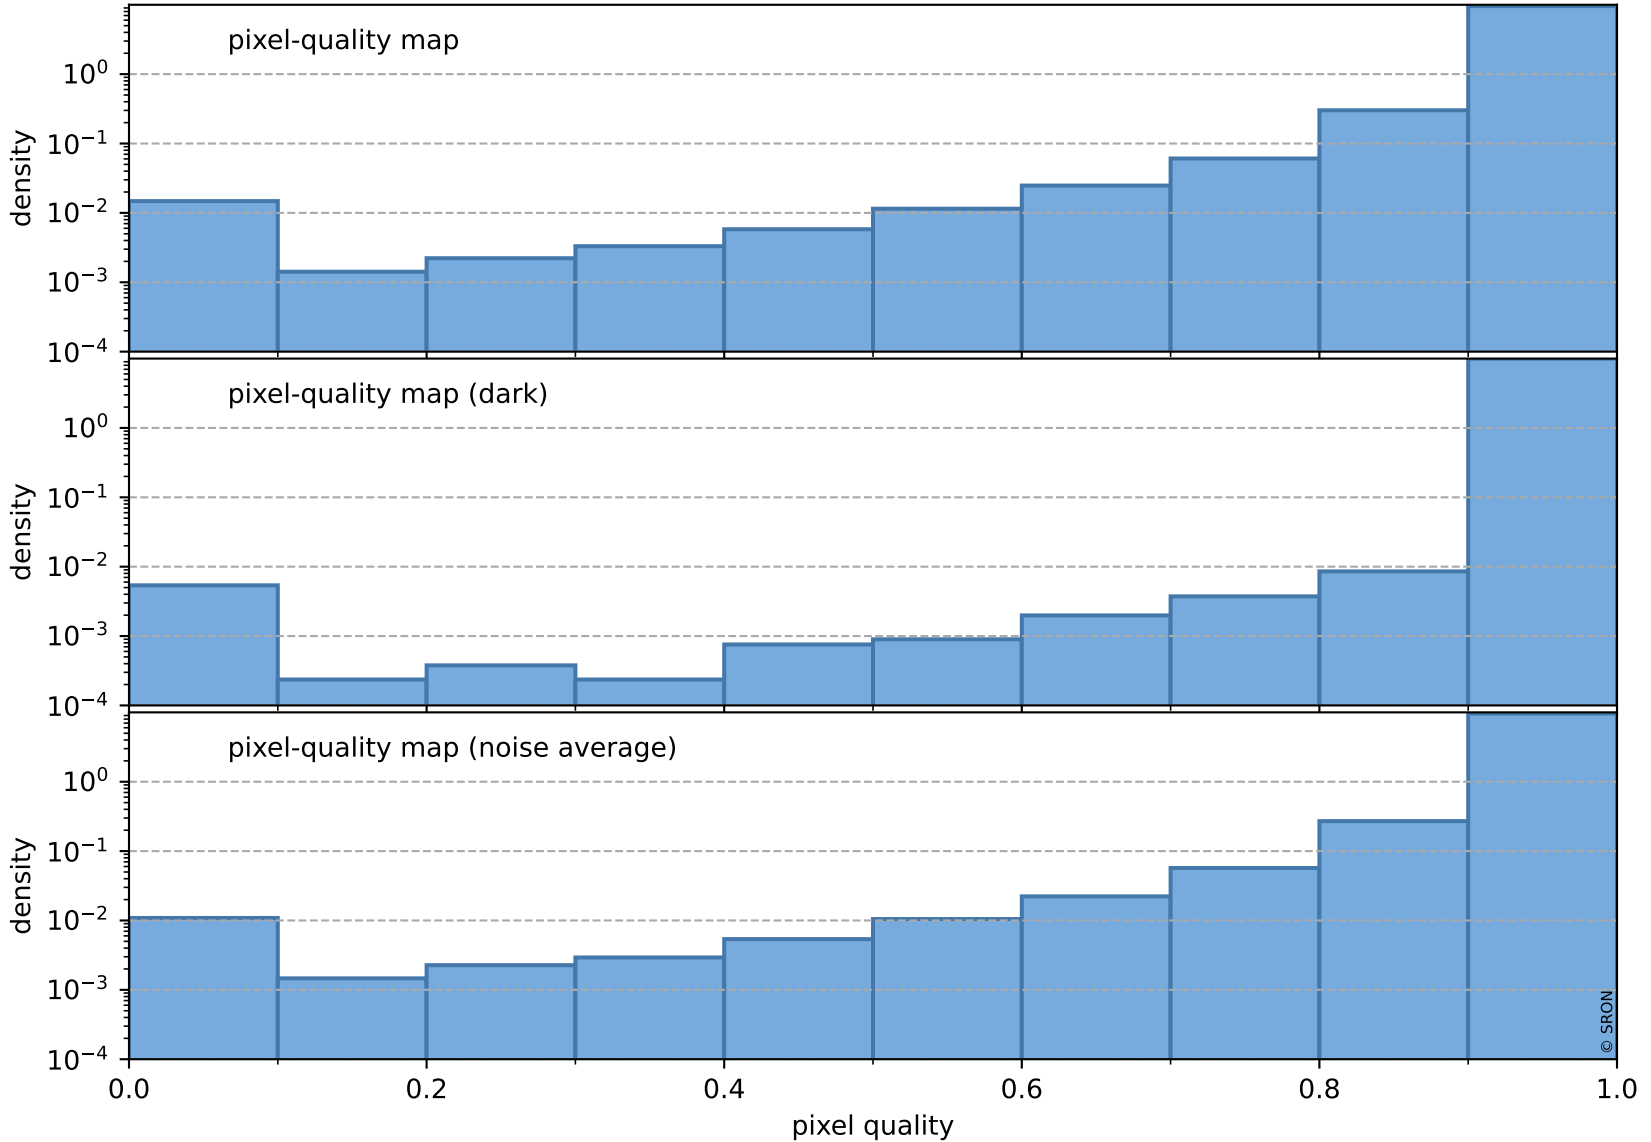

orbits : 19 in [3892, 3937]
coverage : 2018-07-14 / 2018-07-17
to good : 369
good to bad : 652
to worst : 104
created : 2023-08-22T07:45:12

total quality compared with SWIR pixel-quality CKD

Tropomi SWIR pixel quality (official)

orbits : 19 in [3892, 3937]
coverage : 2018-07-14 / 2018-07-17
created : 2023-08-22T07:45:12

Histograms of pixel-quality

Tropomi SWIR pixel quality (official) ground-tracks of Sentinel-5P

orbits : 19 in [3892, 3937]
coverage : 2018-07-14 / 2018-07-17
created : 2023-08-22T07:45:13

Tropomi SWIR pixel quality (official)

orbits : [2827, 3937]
coverage : 2018-04-30 / 2018-07-17
created : 2023-08-22T07:45:13

trend of pixel quality & temperatures