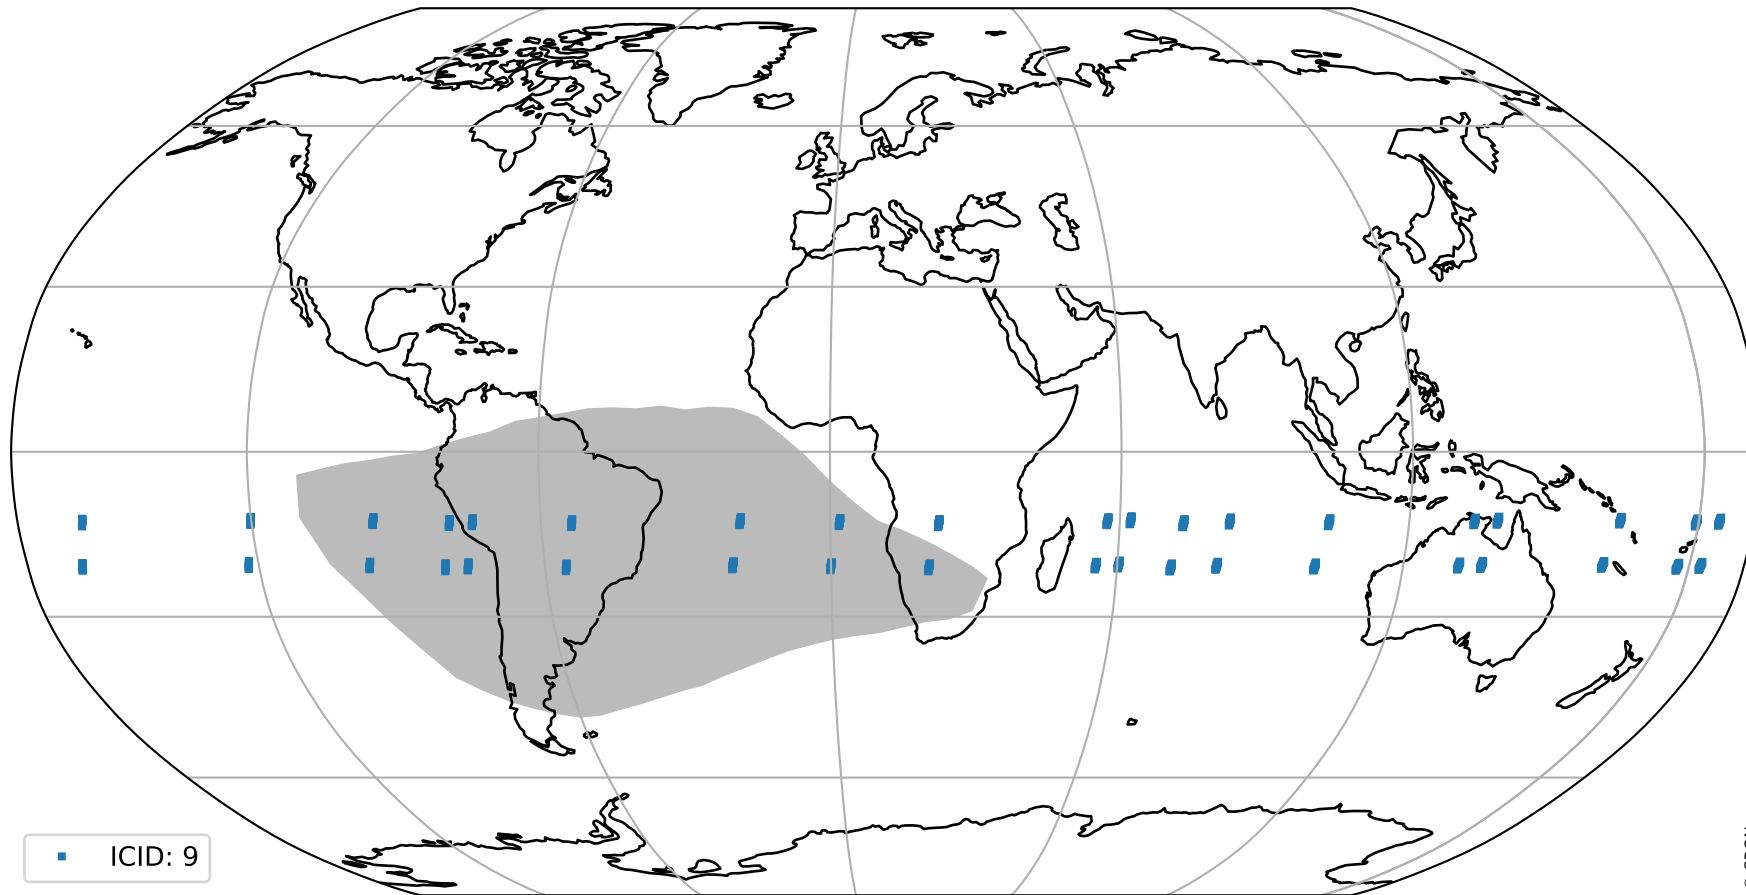

Tropomi SWIR pixel quality (official)

orbits : 19 in [3892, 3937]
coverage : 2018-07-14 / 2018-07-17
bad (quality < 0.8) : 2385
worst (quality < 0.1) : 230
created : 2023-08-22T07:45:12

Tropomi SWIR pixel quality (official)

orbits : 19 in [3892, 3937]
coverage : 2018-07-14 / 2018-07-17
to good : 369
good to bad : 652
to worst : 104
created : 2023-08-22T07:45:12

total quality compared with SWIR pixel-quality CKD

Tropomi SWIR pixel quality (official)

orbits : 19 in [3892, 3937]
coverage : 2018-07-14 / 2018-07-17
created : 2023-08-22T07:45:12

Histograms of pixel-quality

Tropomi SWIR pixel quality (official) ground-tracks of Sentinel-5P

orbits : 19 in [3892, 3937]
coverage : 2018-07-14 / 2018-07-17
created : 2023-08-22T07:45:13

Tropomi SWIR pixel quality (official)

orbits : [2827, 3937]
coverage : 2018-04-30 / 2018-07-17
created : 2023-08-22T07:45:13

trend of pixel quality & temperatures