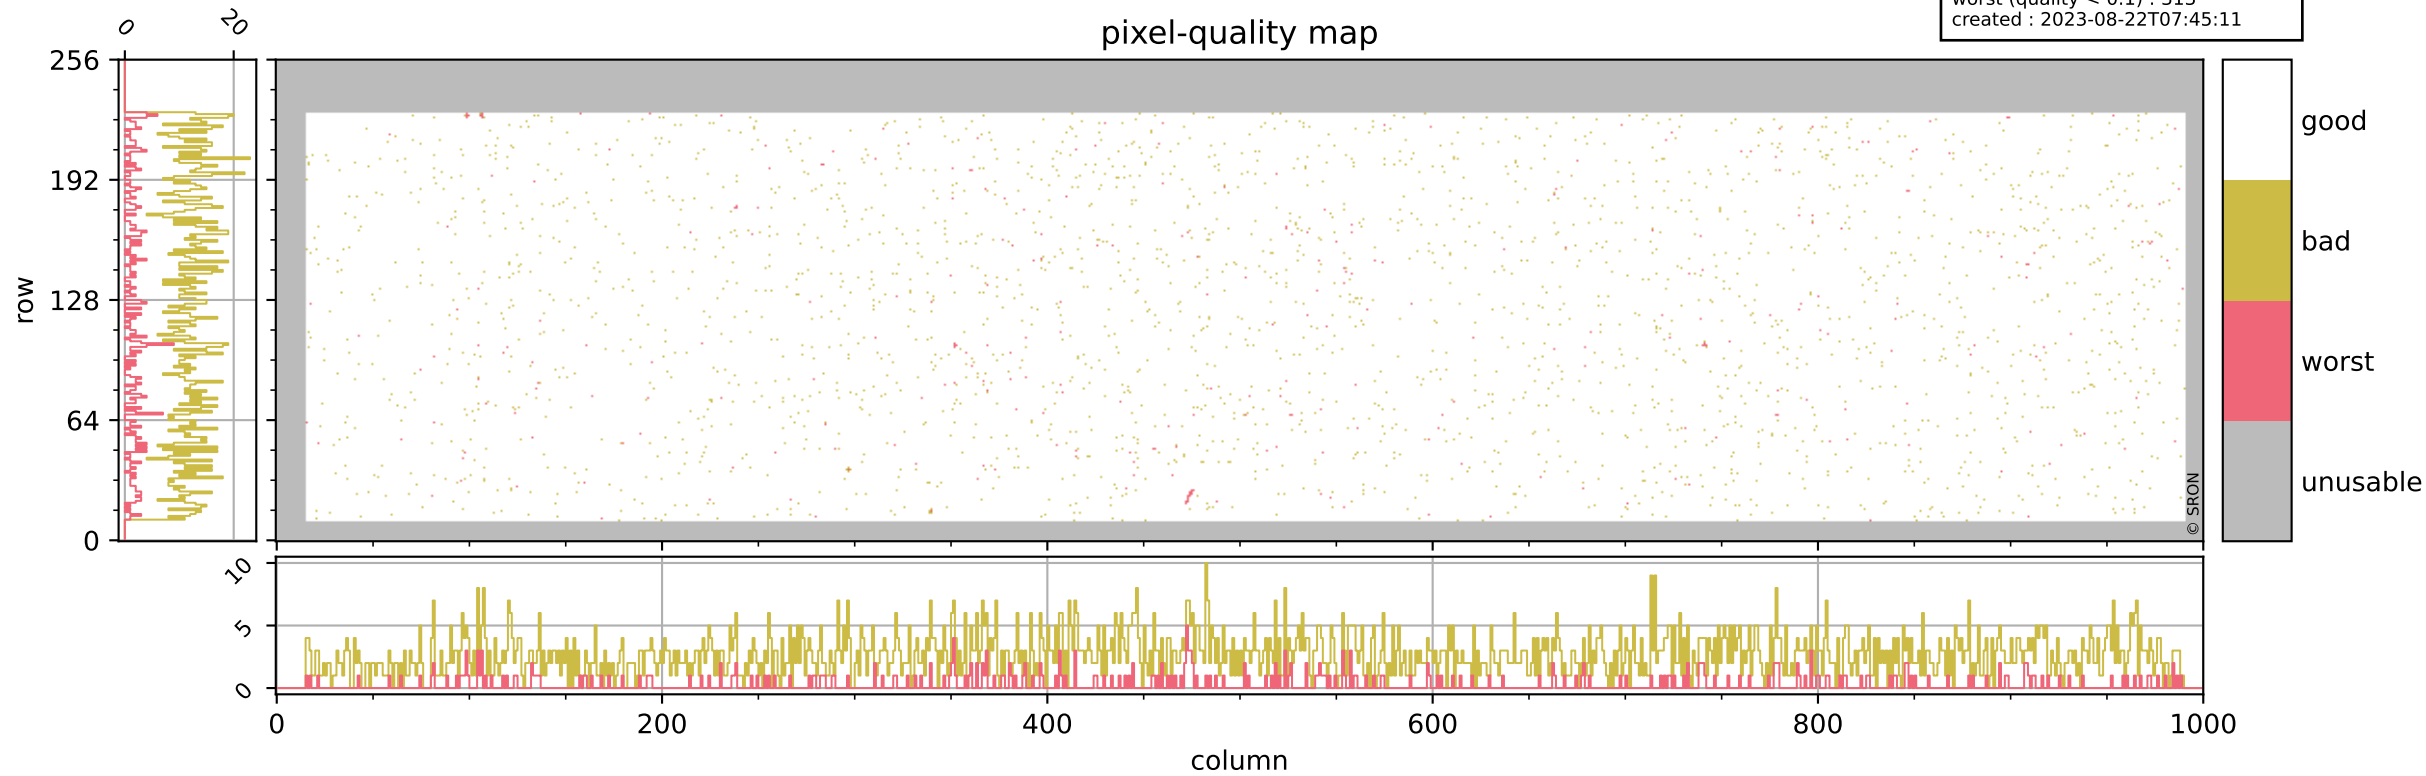

Tropomi SWIR pixel quality (official)

orbits : 19 in [3892, 3937]
coverage : 2018-07-14 / 2018-07-17
bad (quality < 0.8) : 2637
worst (quality < 0.1) : 313
created : 2023-08-22T07:45:11

pixel-quality map

Tropomi SWIR pixel quality (official)

orbits : 19 in [3892, 3937]
coverage : 2018-07-14 / 2018-07-17
bad (quality < 0.8) : 288
worst (quality < 0.1) : 114
created : 2023-08-22T07:45:12

pixel-quality map (dark)

Tropomi SWIR pixel quality (official)

orbits : 19 in [3892, 3937]
coverage : 2018-07-14 / 2018-07-17
bad (quality < 0.8) : 2385
worst (quality < 0.1) : 230
created : 2023-08-22T07:45:12

Tropomi SWIR pixel quality (official)

orbits : 19 in [3892, 3937]
coverage : 2018-07-14 / 2018-07-17
created : 2023-08-22T07:45:12

Histograms of pixel-quality

Tropomi SWIR pixel quality (official) ground-tracks of Sentinel-5P

orbits : 19 in [3892, 3937]
coverage : 2018-07-14 / 2018-07-17
created : 2023-08-22T07:45:13