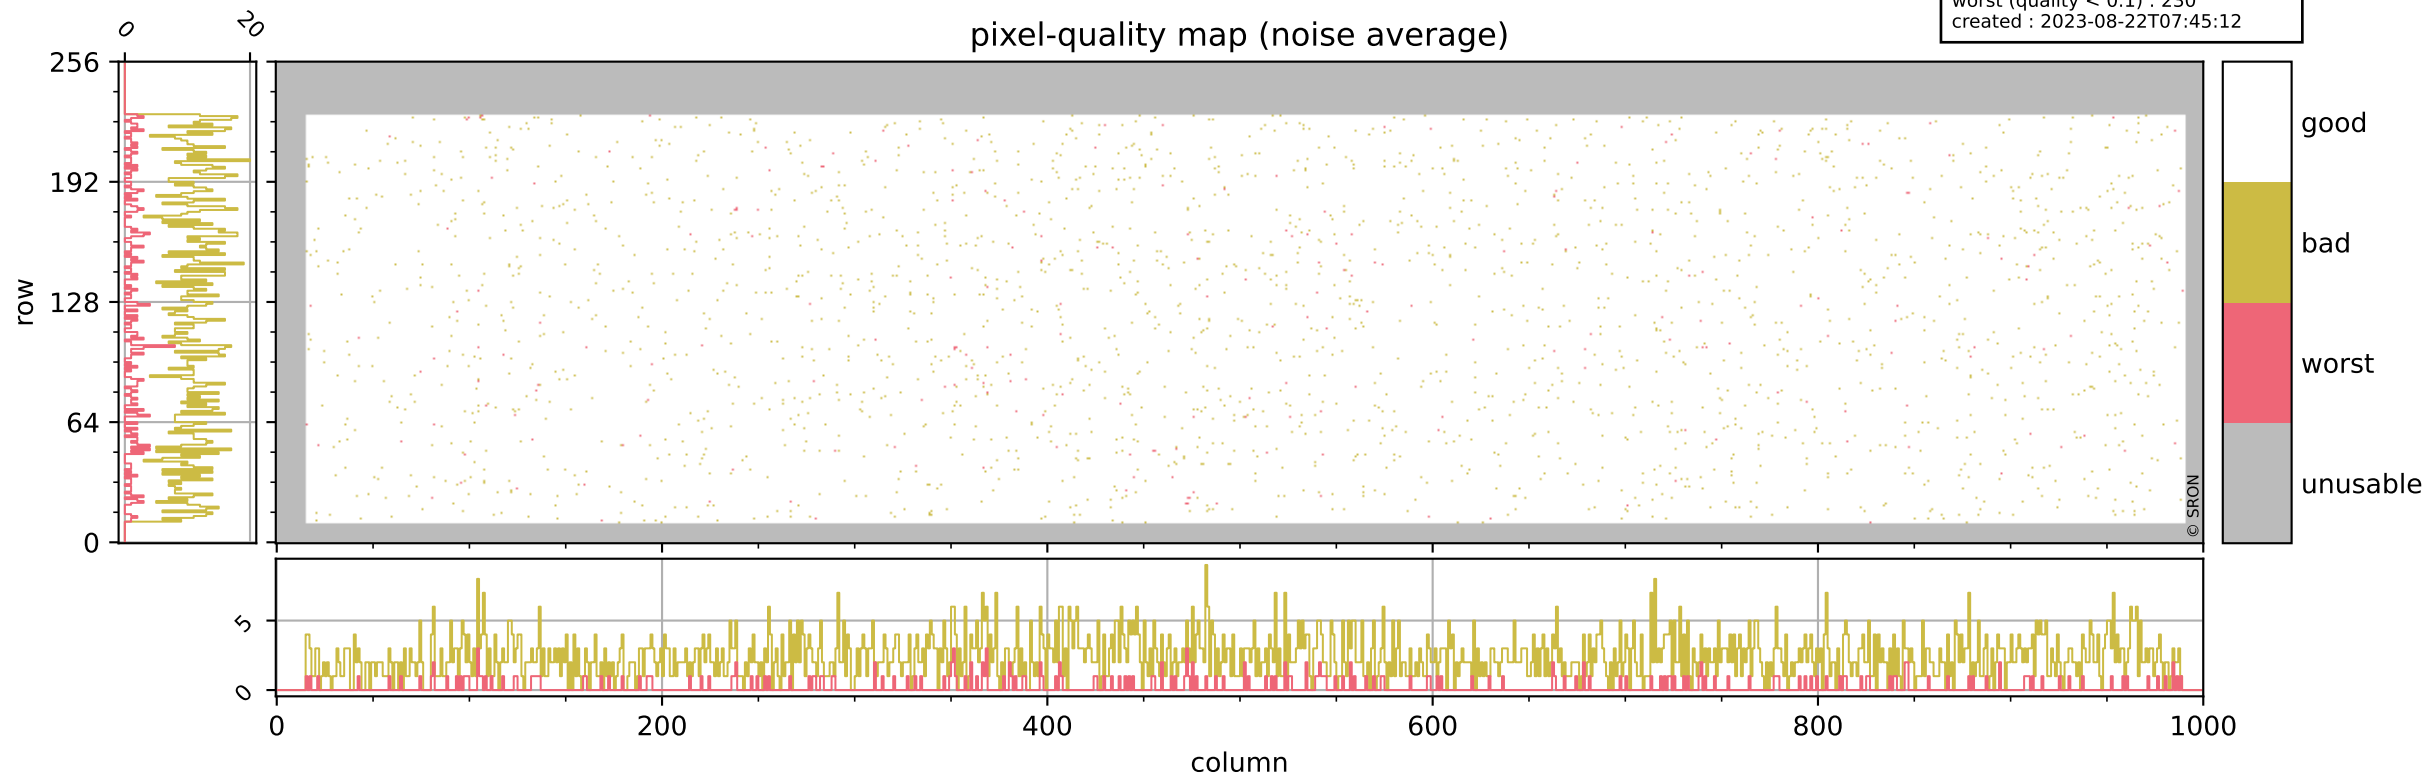

Tropomi SWIR pixel quality (official)

orbits : 19 in [3892, 3937]
coverage : 2018-07-14 / 2018-07-17
bad (quality < 0.8) : 288
worst (quality < 0.1) : 114
created : 2023-08-22T07:45:12

pixel-quality map (dark)

Tropomi SWIR pixel quality (official)

orbits : 19 in [3892, 3937]
coverage : 2018-07-14 / 2018-07-17
bad (quality < 0.8) : 2385
worst (quality < 0.1) : 230
created : 2023-08-22T07:45:12

Tropomi SWIR pixel quality (official)

orbits : 19 in [3892, 3937]
coverage : 2018-07-14 / 2018-07-17
to good : 369
good to bad : 652
to worst : 104
created : 2023-08-22T07:45:12

total quality compared with SWIR pixel-quality CKD

Tropomi SWIR pixel quality (official)

orbits : 19 in [3892, 3937]
coverage : 2018-07-14 / 2018-07-17
created : 2023-08-22T07:45:12

Histograms of pixel-quality

Tropomi SWIR pixel quality (official) ground-tracks of Sentinel-5P

orbits : 19 in [3892, 3937]
coverage : 2018-07-14 / 2018-07-17
created : 2023-08-22T07:45:13