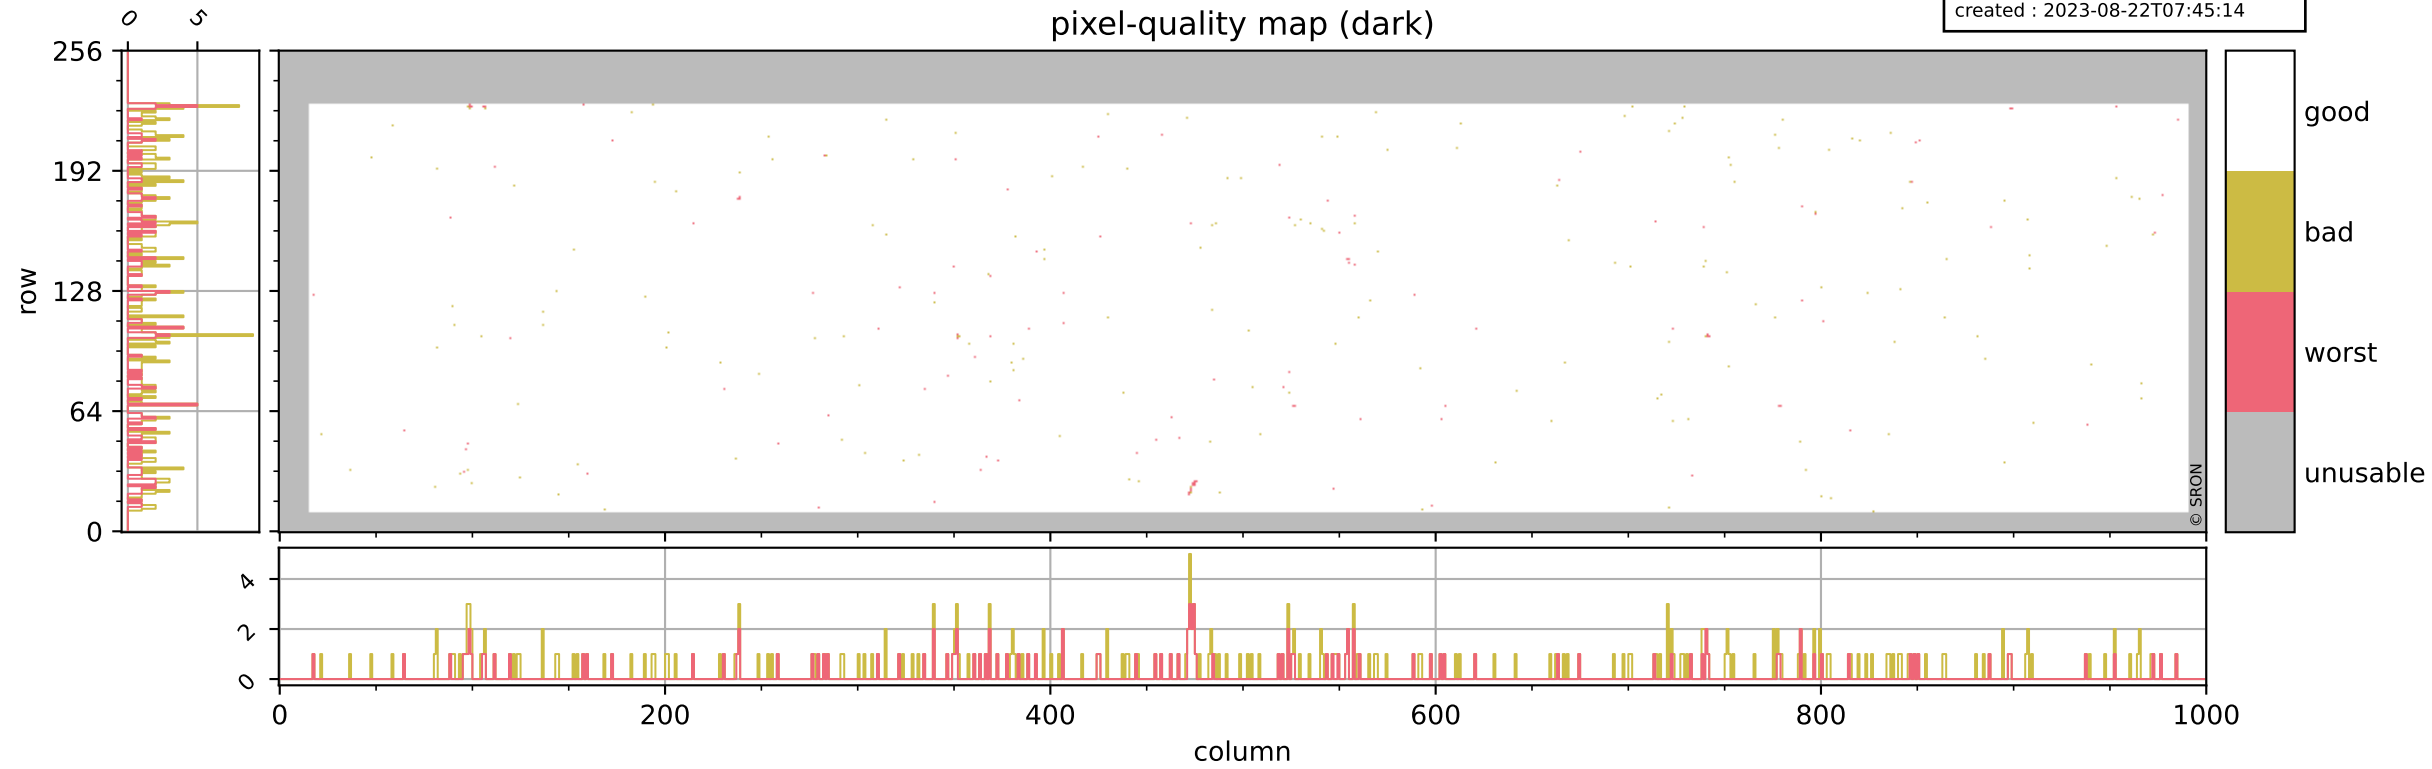

Tropomi SWIR pixel quality (official)

orbits : 18 in [3907, 3952]
coverage : 2018-07-15 / 2018-07-19
bad (quality < 0.8) : 2660
worst (quality < 0.1) : 310
created : 2023-08-22T07:45:14

pixel-quality map

Tropomi SWIR pixel quality (official)

orbits : 18 in [3907, 3952]
coverage : 2018-07-15 / 2018-07-19
bad (quality < 0.8) : 290
worst (quality < 0.1) : 114
created : 2023-08-22T07:45:14

Tropomi SWIR pixel quality (official)

orbits : 18 in [3907, 3952]
coverage : 2018-07-15 / 2018-07-19
bad (quality < 0.8) : 2409
worst (quality < 0.1) : 228
created : 2023-08-22T07:45:14

Tropomi SWIR pixel quality (official)

orbits : 18 in [3907, 3952]
coverage : 2018-07-15 / 2018-07-19
to good : 365
good to bad : 673
to worst : 101
created : 2023-08-22T07:45:14

Tropomi SWIR pixel quality (official) ground-tracks of Sentinel-5P

orbits : 18 in [3907, 3952]
coverage : 2018-07-15 / 2018-07-19
created : 2023-08-22T07:45:15

Tropomi SWIR pixel quality (official)

orbits : [2827, 3952]
coverage : 2018-04-30 / 2018-07-19
created : 2023-08-22T07:45:15