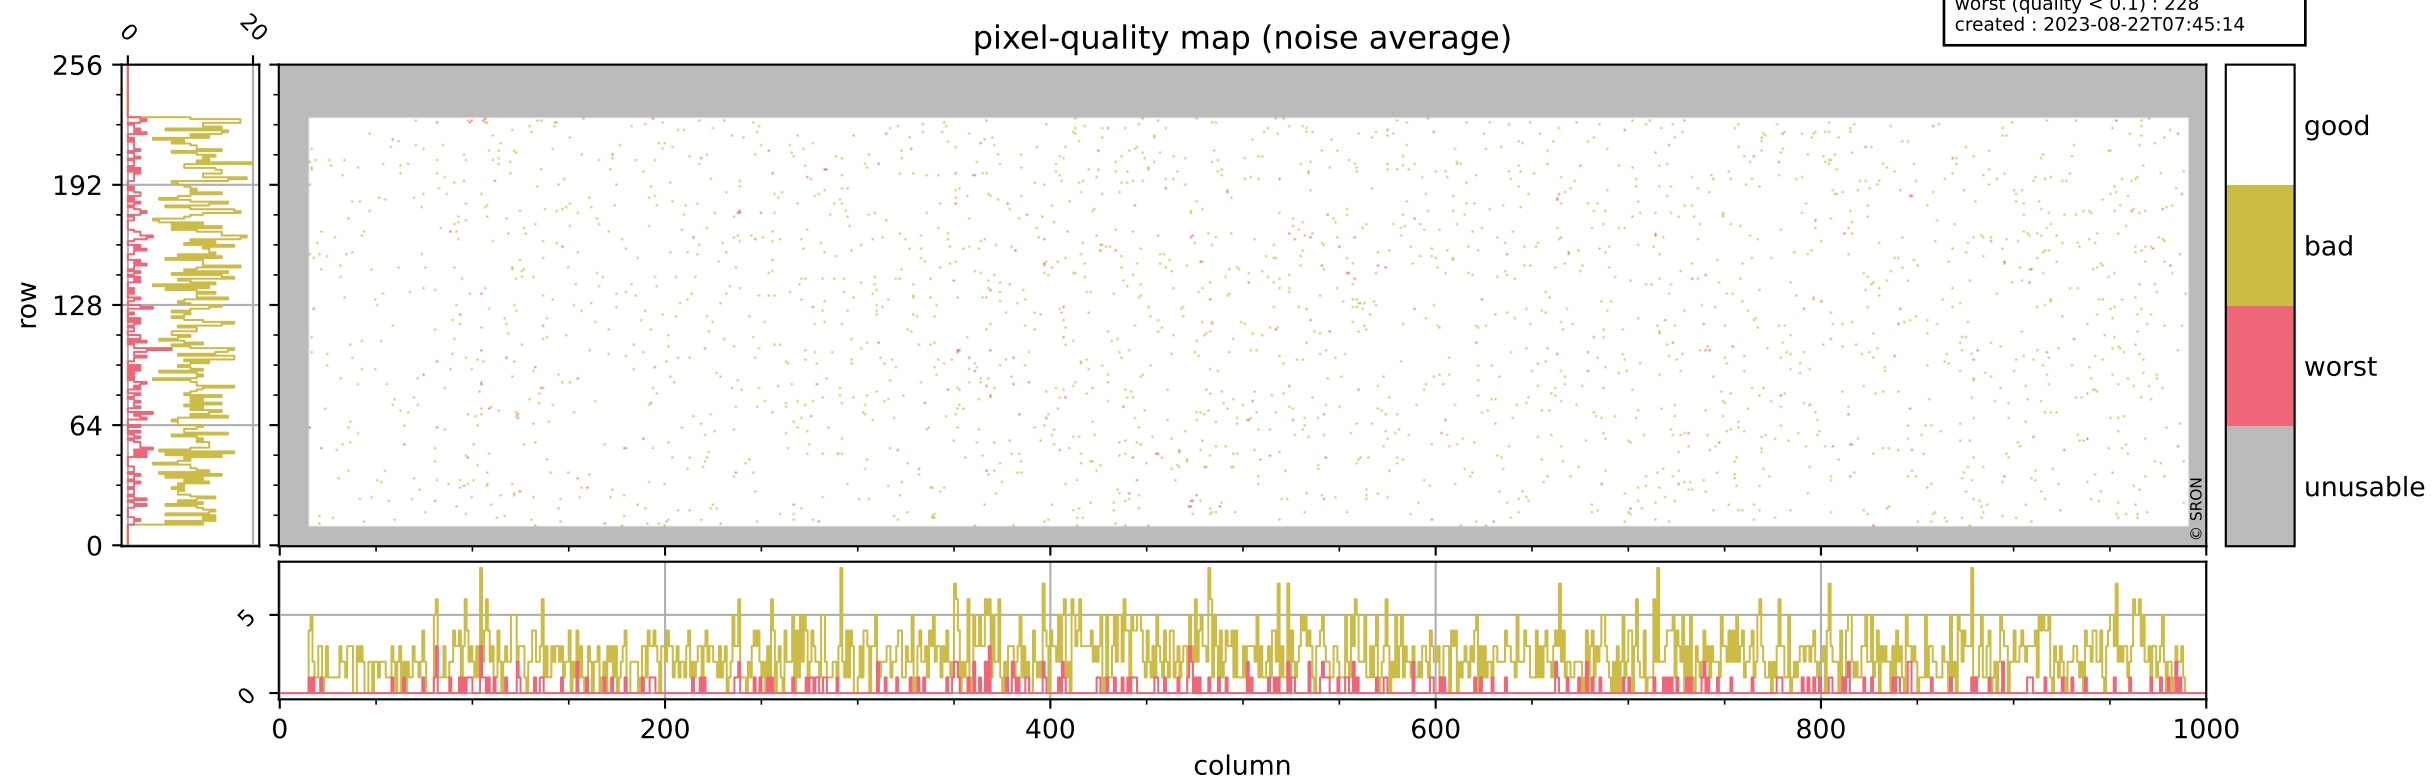

Tropomi SWIR pixel quality (official)

orbits : 18 in [3907, 3952]
coverage : 2018-07-15 / 2018-07-19
bad (quality < 0.8) : 2660
worst (quality < 0.1) : 310
created : 2023-08-22T07:45:14

pixel-quality map

Tropomi SWIR pixel quality (official)

orbits : 18 in [3907, 3952]
coverage : 2018-07-15 / 2018-07-19
bad (quality < 0.8) : 290
worst (quality < 0.1) : 114
created : 2023-08-22T07:45:14

Tropomi SWIR pixel quality (official)

orbits : 18 in [3907, 3952]
coverage : 2018-07-15 / 2018-07-19
bad (quality < 0.8) : 2409
worst (quality < 0.1) : 228
created : 2023-08-22T07:45:14

Tropomi SWIR pixel quality (official)

orbits : 18 in [3907, 3952]
coverage : 2018-07-15 / 2018-07-19
to good : 365
good to bad : 673
to worst : 101
created : 2023-08-22T07:45:14

Tropomi SWIR pixel quality (official) ground-tracks of Sentinel-5P

orbits : 18 in [3907, 3952]
coverage : 2018-07-15 / 2018-07-19
created : 2023-08-22T07:45:15

Tropomi SWIR pixel quality (official)

orbits : [2827, 3952]
coverage : 2018-04-30 / 2018-07-19
created : 2023-08-22T07:45:15