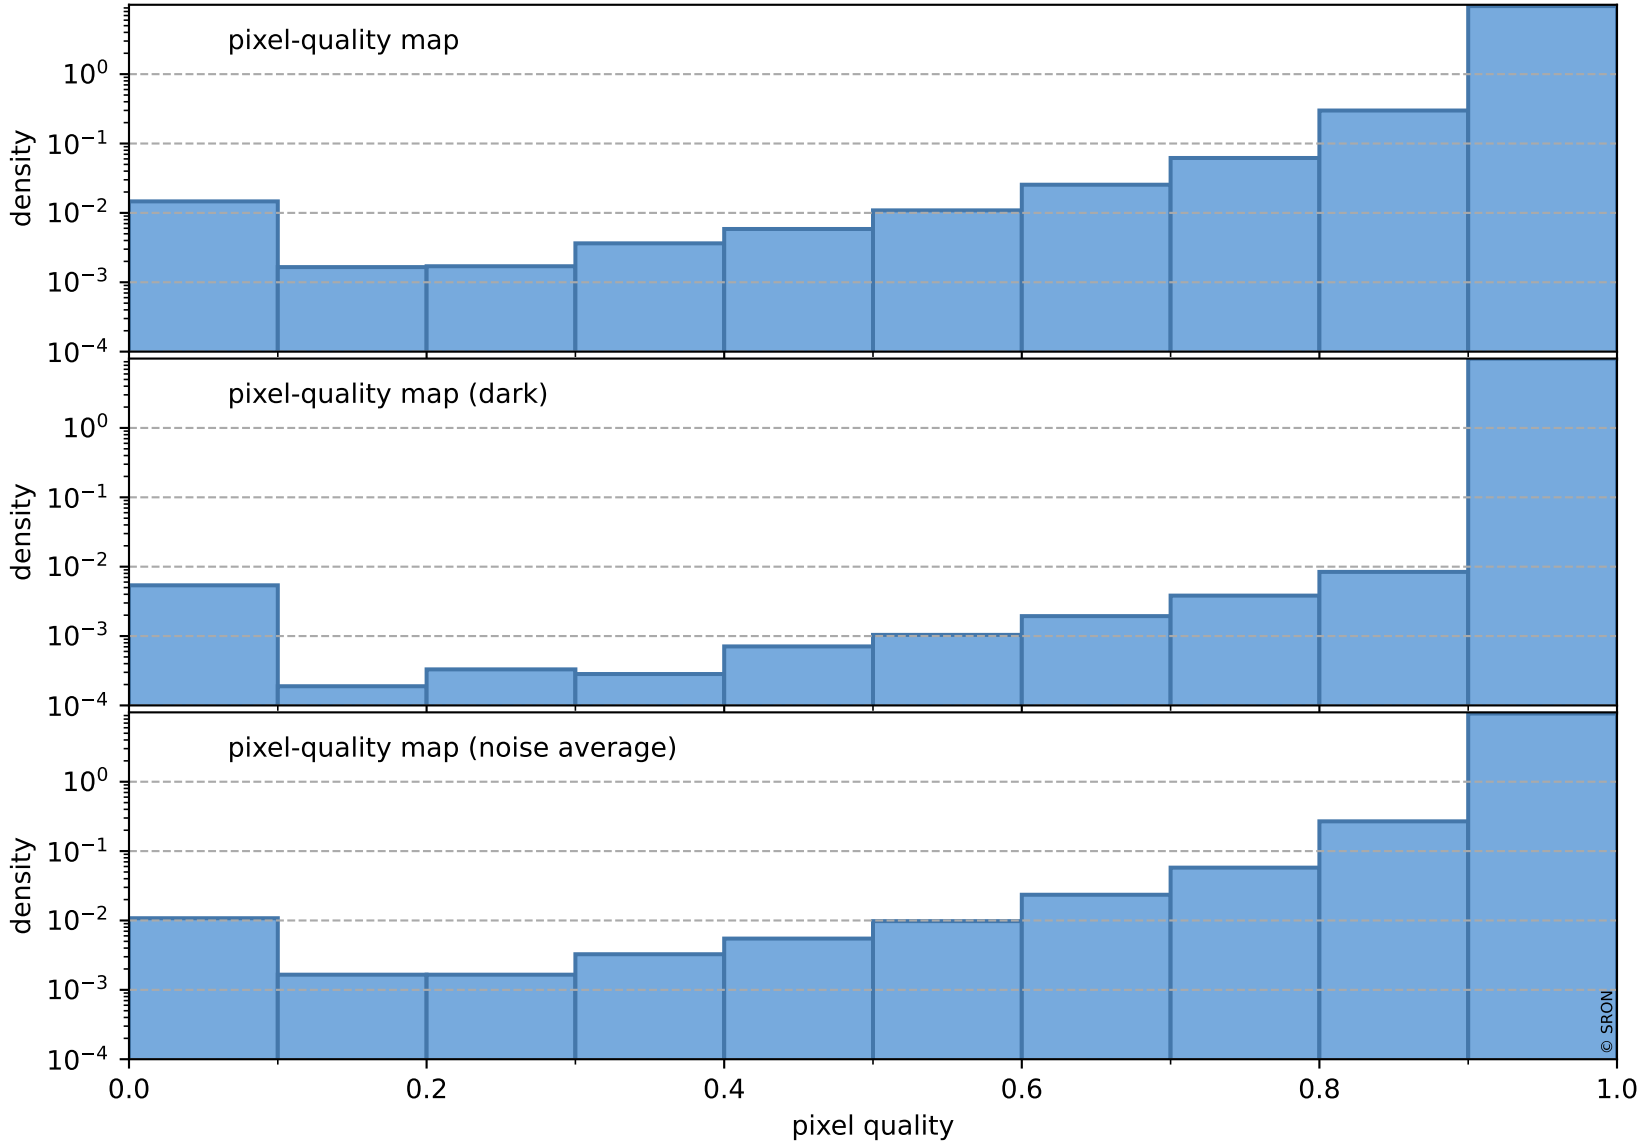

orbits : 18 in [3907, 3952]
coverage : 2018-07-15 / 2018-07-19
bad (quality < 0.8) : 2409
worst (quality < 0.1) : 228
created : 2023-08-22T07:45:14

Tropomi SWIR pixel quality (official)

orbits : 18 in [3907, 3952]
coverage : 2018-07-15 / 2018-07-19
to good : 365
good to bad : 673
to worst : 101
created : 2023-08-22T07:45:14

total quality compared with SWIR pixel-quality CKD

Tropomi SWIR pixel quality (official)

orbits : 18 in [3907, 3952]
coverage : 2018-07-15 / 2018-07-19
created : 2023-08-22T07:45:14

Histograms of pixel-quality

Tropomi SWIR pixel quality (official) ground-tracks of Sentinel-5P

orbits : 18 in [3907, 3952]
coverage : 2018-07-15 / 2018-07-19
created : 2023-08-22T07:45:15

Tropomi SWIR pixel quality (official)

orbits : [2827, 3952]
coverage : 2018-04-30 / 2018-07-19
created : 2023-08-22T07:45:15