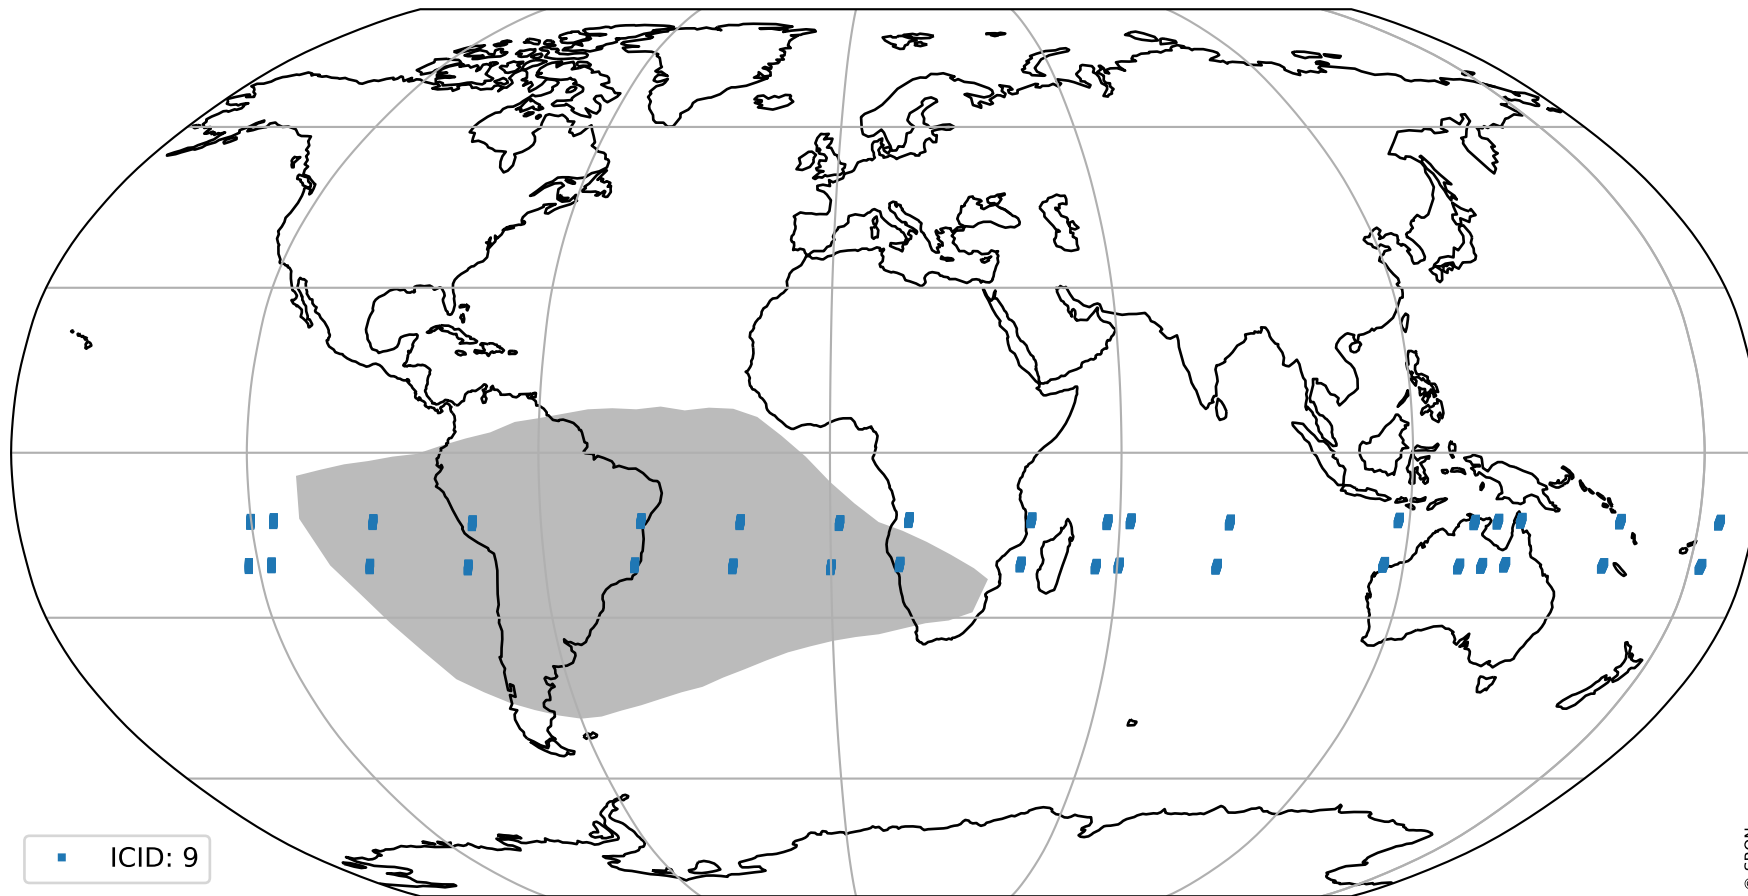

orbits : 18 in [3907, 3952]
coverage : 2018-07-15 / 2018-07-19
bad (quality < 0.8) : 2409
worst (quality < 0.1) : 228
created : 2023-08-22T07:45:14

Tropomi SWIR pixel quality (official)

orbits : 18 in [3907, 3952]
coverage : 2018-07-15 / 2018-07-19
to good : 365
good to bad : 673
to worst : 101
created : 2023-08-22T07:45:14

total quality compared with SWIR pixel-quality CKD

Tropomi SWIR pixel quality (official)

orbits : 18 in [3907, 3952]
coverage : 2018-07-15 / 2018-07-19
created : 2023-08-22T07:45:14

Histograms of pixel-quality

Tropomi SWIR pixel quality (official) ground-tracks of Sentinel-5P

orbits : 18 in [3907, 3952]
coverage : 2018-07-15 / 2018-07-19
created : 2023-08-22T07:45:15

Tropomi SWIR pixel quality (official)

orbits : [2827, 3952]
coverage : 2018-04-30 / 2018-07-19
created : 2023-08-22T07:45:15