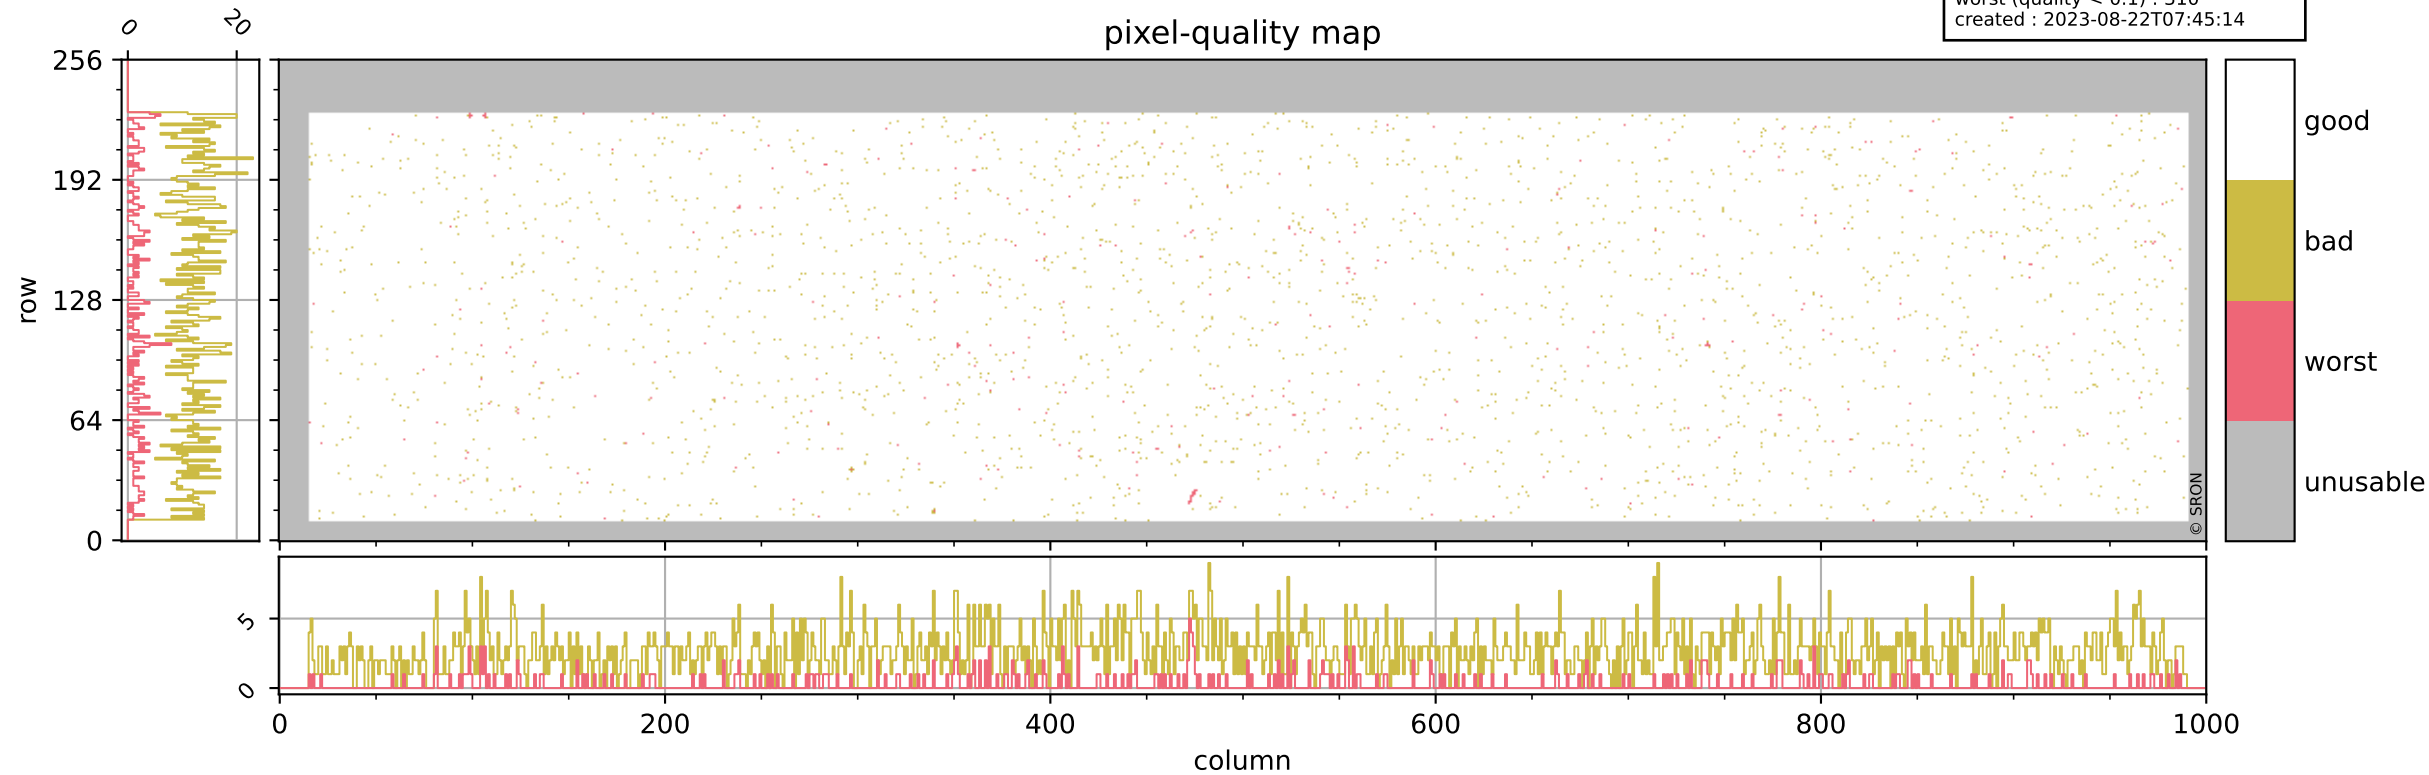

Tropomi SWIR pixel quality (official)

orbits : 18 in [3907, 3952]
coverage : 2018-07-15 / 2018-07-19
bad (quality < 0.8) : 2660
worst (quality < 0.1) : 310
created : 2023-08-22T07:45:14

pixel-quality map

Tropomi SWIR pixel quality (official)

orbits : 18 in [3907, 3952]
coverage : 2018-07-15 / 2018-07-19
bad (quality < 0.8) : 290
worst (quality < 0.1) : 114
created : 2023-08-22T07:45:14

Tropomi SWIR pixel quality (official)

orbits : 18 in [3907, 3952]
coverage : 2018-07-15 / 2018-07-19
bad (quality < 0.8) : 2409
worst (quality < 0.1) : 228
created : 2023-08-22T07:45:14

Tropomi SWIR pixel quality (official)

orbits : 18 in [3907, 3952]
coverage : 2018-07-15 / 2018-07-19
to good : 365
good to bad : 673
to worst : 101
created : 2023-08-22T07:45:14

Tropomi SWIR pixel quality (official) ground-tracks of Sentinel-5P

orbits : 18 in [3907, 3952]
coverage : 2018-07-15 / 2018-07-19
created : 2023-08-22T07:45:15

Tropomi SWIR pixel quality (official)

orbits : [2827, 3952]
coverage : 2018-04-30 / 2018-07-19
created : 2023-08-22T07:45:15