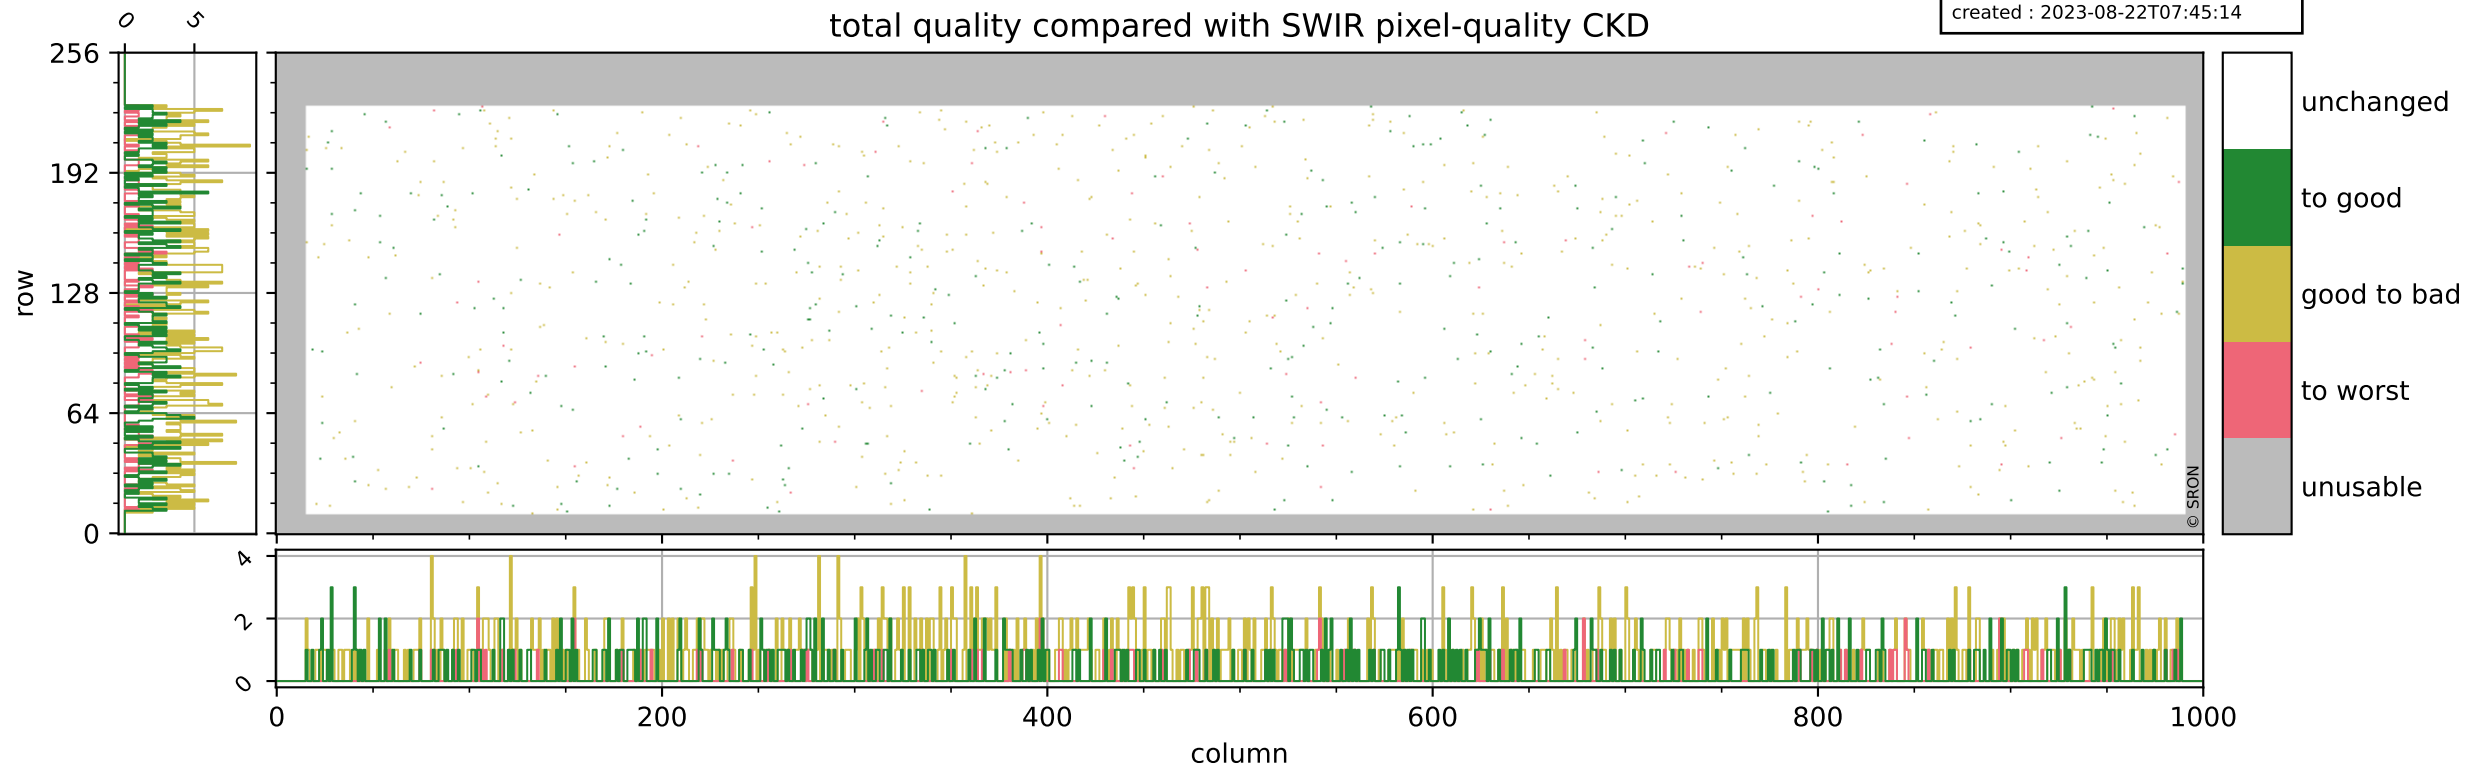

Tropomi SWIR pixel quality (official)

orbits : 18 in [3907, 3952]
coverage : 2018-07-15 / 2018-07-19
bad (quality < 0.8) : 290
worst (quality < 0.1) : 114
created : 2023-08-22T07:45:14

Tropomi SWIR pixel quality (official)

orbits : 18 in [3907, 3952]
coverage : 2018-07-15 / 2018-07-19
bad (quality < 0.8) : 2409
worst (quality < 0.1) : 228
created : 2023-08-22T07:45:14

Tropomi SWIR pixel quality (official)

orbits : 18 in [3907, 3952]
coverage : 2018-07-15 / 2018-07-19
to good : 365
good to bad : 673
to worst : 101
created : 2023-08-22T07:45:14

total quality compared with SWIR pixel-quality CKD

Tropomi SWIR pixel quality (official)

orbits : 18 in [3907, 3952]
coverage : 2018-07-15 / 2018-07-19
created : 2023-08-22T07:45:14

Histograms of pixel-quality

Tropomi SWIR pixel quality (official) ground-tracks of Sentinel-5P

orbits : 18 in [3907, 3952]
coverage : 2018-07-15 / 2018-07-19
created : 2023-08-22T07:45:15

Tropomi SWIR pixel quality (official)

orbits : [2827, 3952]
coverage : 2018-04-30 / 2018-07-19
created : 2023-08-22T07:45:15