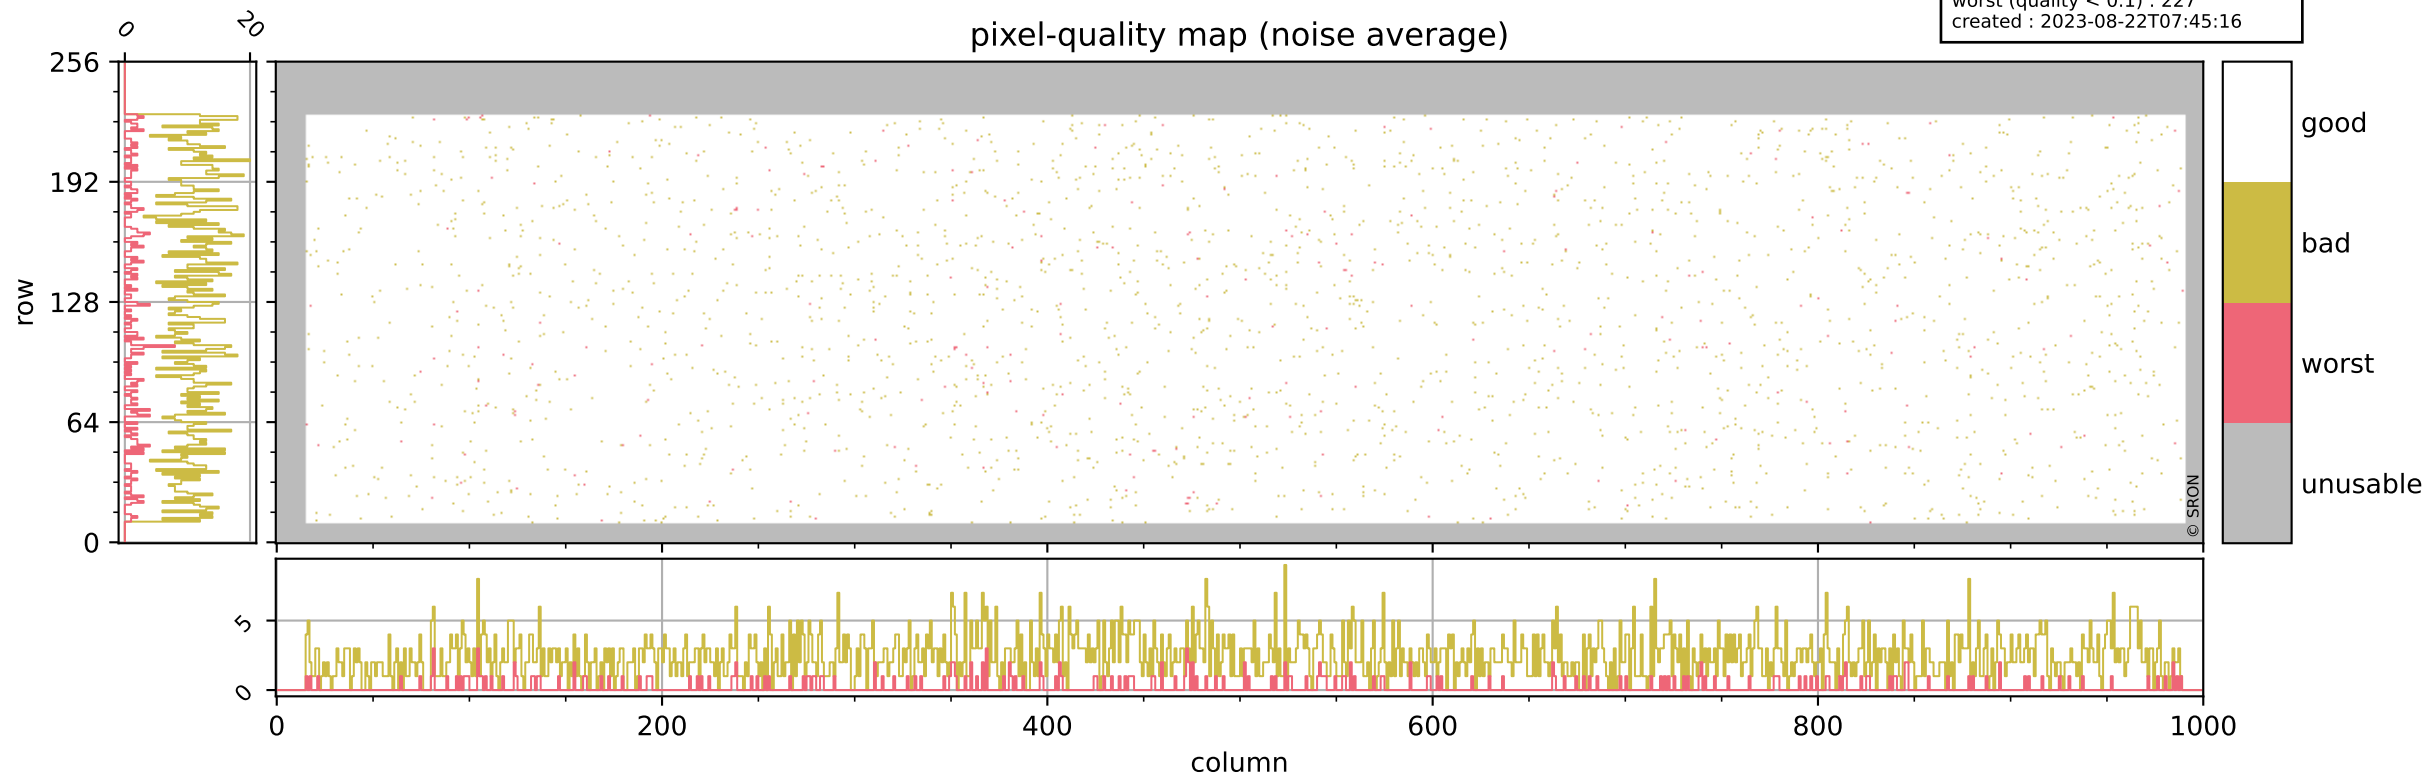

Tropomi SWIR pixel quality (official)

orbits : 19 in [3922, 3967]
coverage : 2018-07-17 / 2018-07-20
bad (quality < 0.8) : 293
worst (quality < 0.1) : 112
created : 2023-08-22T07:45:16

pixel-quality map (dark)

Tropomi SWIR pixel quality (official)

orbits : 19 in [3922, 3967]
coverage : 2018-07-17 / 2018-07-20
bad (quality < 0.8) : 2418
worst (quality < 0.1) : 227
created : 2023-08-22T07:45:16

Tropomi SWIR pixel quality (official)

orbits : 19 in [3922, 3967]
coverage : 2018-07-17 / 2018-07-20
to good : 350
good to bad : 670
to worst : 100
created : 2023-08-22T07:45:16

total quality compared with SWIR pixel-quality CKD

Tropomi SWIR pixel quality (official)

orbits : 19 in [3922, 3967]
coverage : 2018-07-17 / 2018-07-20
created : 2023-08-22T07:45:17

Histograms of pixel-quality

Tropomi SWIR pixel quality (official) ground-tracks of Sentinel-5P

orbits : 19 in [3922, 3967]
coverage : 2018-07-17 / 2018-07-20
created : 2023-08-22T07:45:17