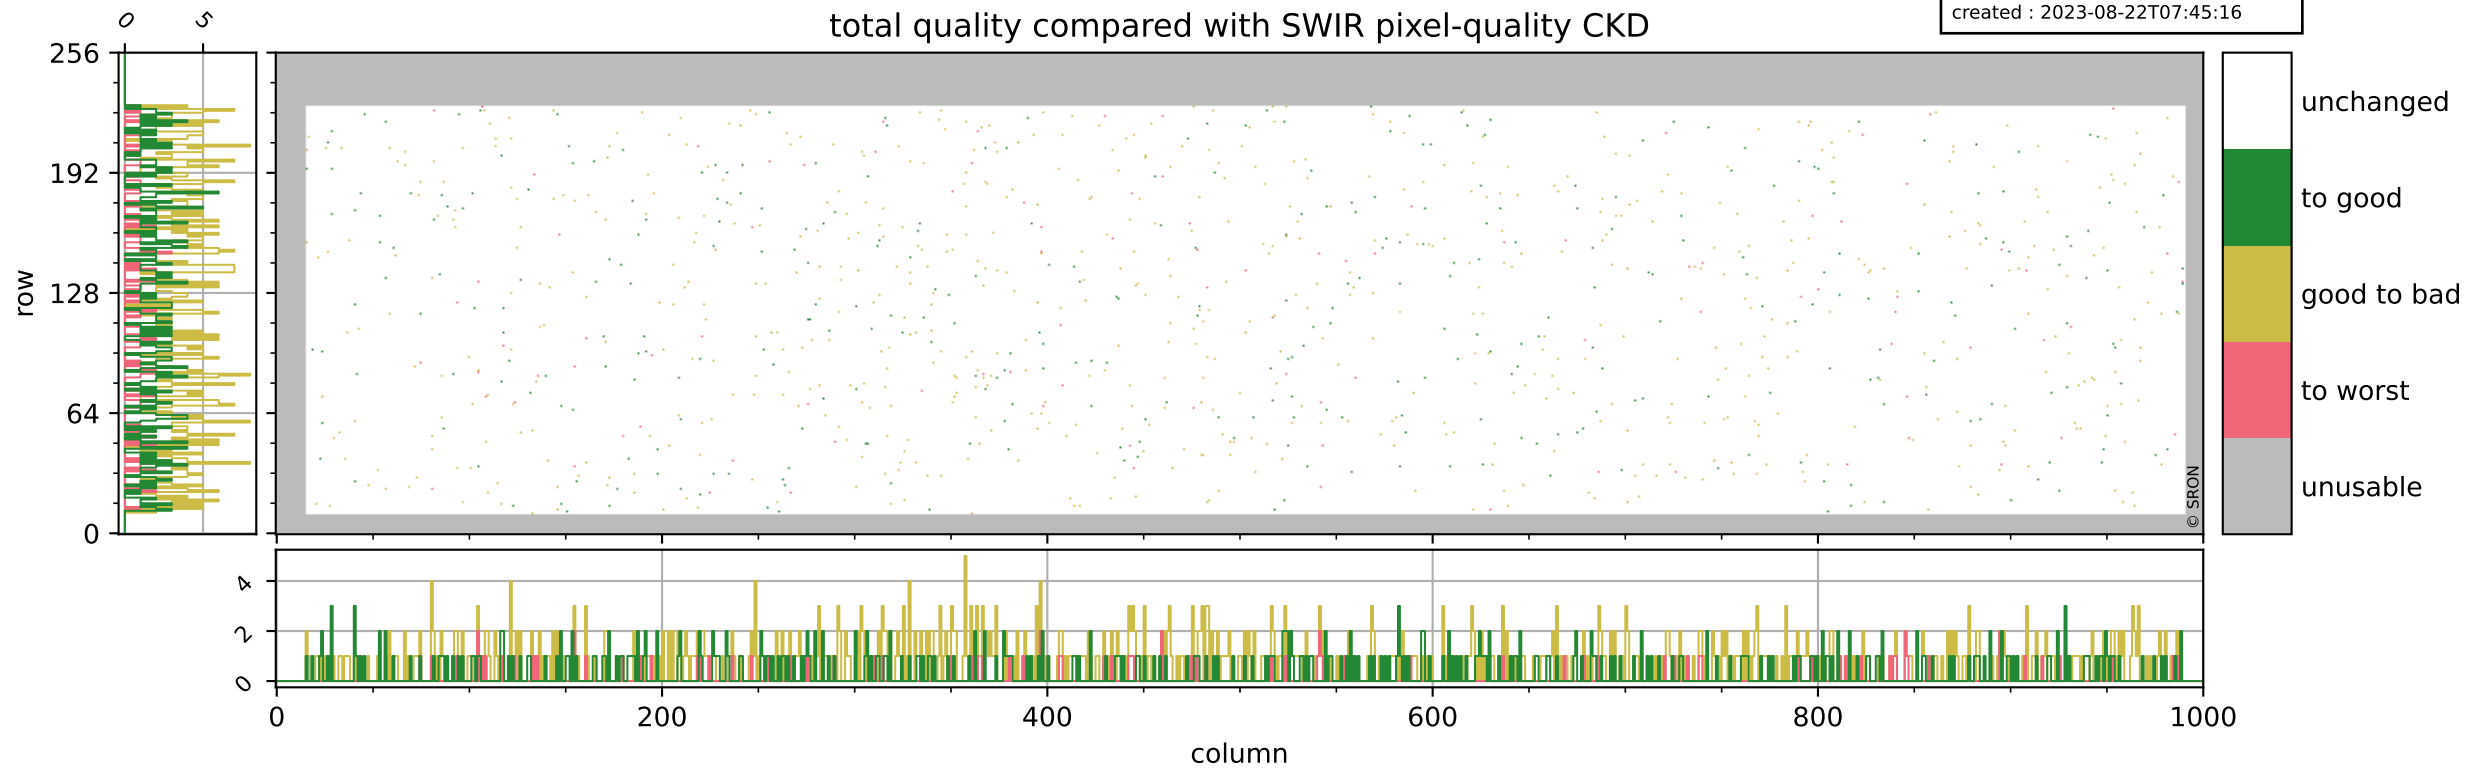

Tropomi SWIR pixel quality (official)

orbits : 19 in [3922, 3967]
coverage : 2018-07-17 / 2018-07-20
bad (quality < 0.8) : 293
worst (quality < 0.1) : 112
created : 2023-08-22T07:45:16

pixel-quality map (dark)

Tropomi SWIR pixel quality (official)

orbits : 19 in [3922, 3967]
coverage : 2018-07-17 / 2018-07-20
bad (quality < 0.8) : 2418
worst (quality < 0.1) : 227
created : 2023-08-22T07:45:16

Tropomi SWIR pixel quality (official)

orbits : 19 in [3922, 3967]
coverage : 2018-07-17 / 2018-07-20
to good : 350
good to bad : 670
to worst : 100
created : 2023-08-22T07:45:16

total quality compared with SWIR pixel-quality CKD

Tropomi SWIR pixel quality (official)

orbits : 19 in [3922, 3967]
coverage : 2018-07-17 / 2018-07-20
created : 2023-08-22T07:45:17

Histograms of pixel-quality

Tropomi SWIR pixel quality (official) ground-tracks of Sentinel-5P

orbits : 19 in [3922, 3967]
coverage : 2018-07-17 / 2018-07-20
created : 2023-08-22T07:45:17