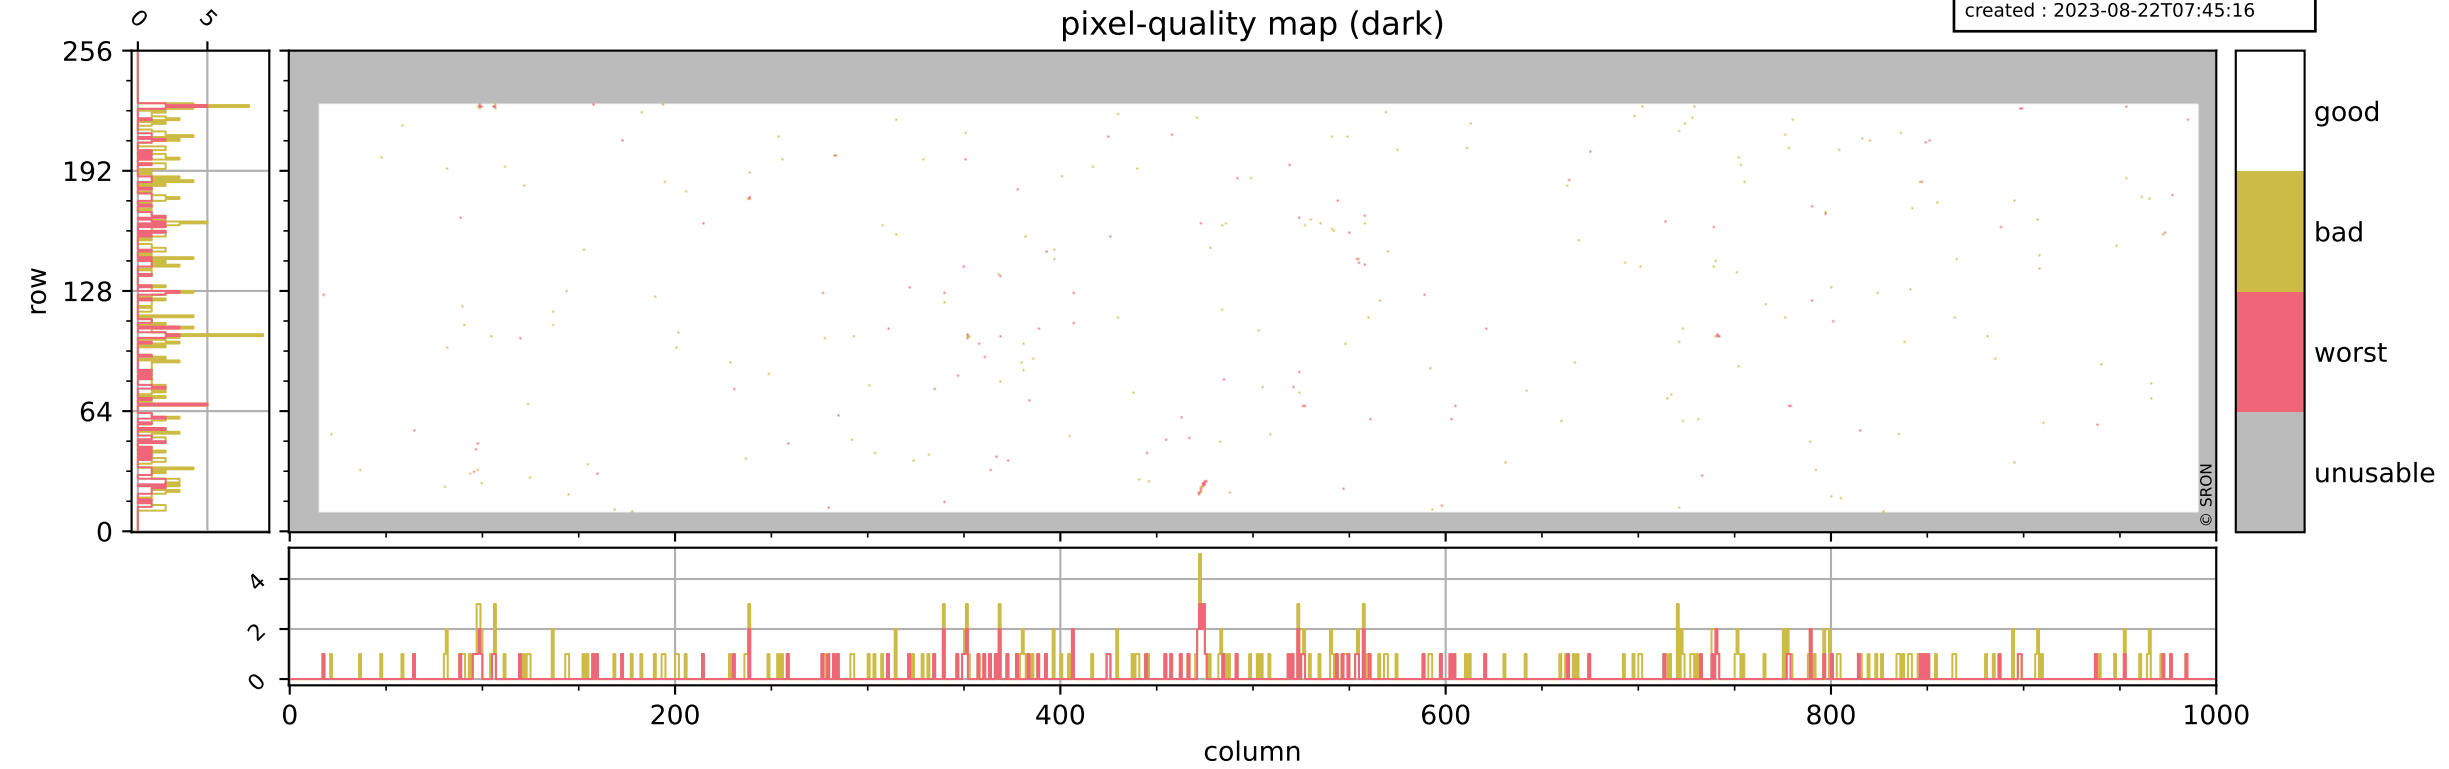

Tropomi SWIR pixel quality (official)

orbits : 19 in [3922, 3967]
coverage : 2018-07-17 / 2018-07-20
bad (quality < 0.8) : 2671
worst (quality < 0.1) : 308
created : 2023-08-22T07:45:16

pixel-quality map

Tropomi SWIR pixel quality (official)

orbits : 19 in [3922, 3967]
coverage : 2018-07-17 / 2018-07-20
bad (quality < 0.8) : 293
worst (quality < 0.1) : 112
created : 2023-08-22T07:45:16

pixel-quality map (dark)

Tropomi SWIR pixel quality (official)

orbits : 19 in [3922, 3967]
coverage : 2018-07-17 / 2018-07-20
bad (quality < 0.8) : 2418
worst (quality < 0.1) : 227
created : 2023-08-22T07:45:16

Tropomi SWIR pixel quality (official)

orbits : 19 in [3922, 3967]
coverage : 2018-07-17 / 2018-07-20
created : 2023-08-22T07:45:17

Histograms of pixel-quality

Tropomi SWIR pixel quality (official) ground-tracks of Sentinel-5P

orbits : 19 in [3922, 3967]
coverage : 2018-07-17 / 2018-07-20
created : 2023-08-22T07:45:17