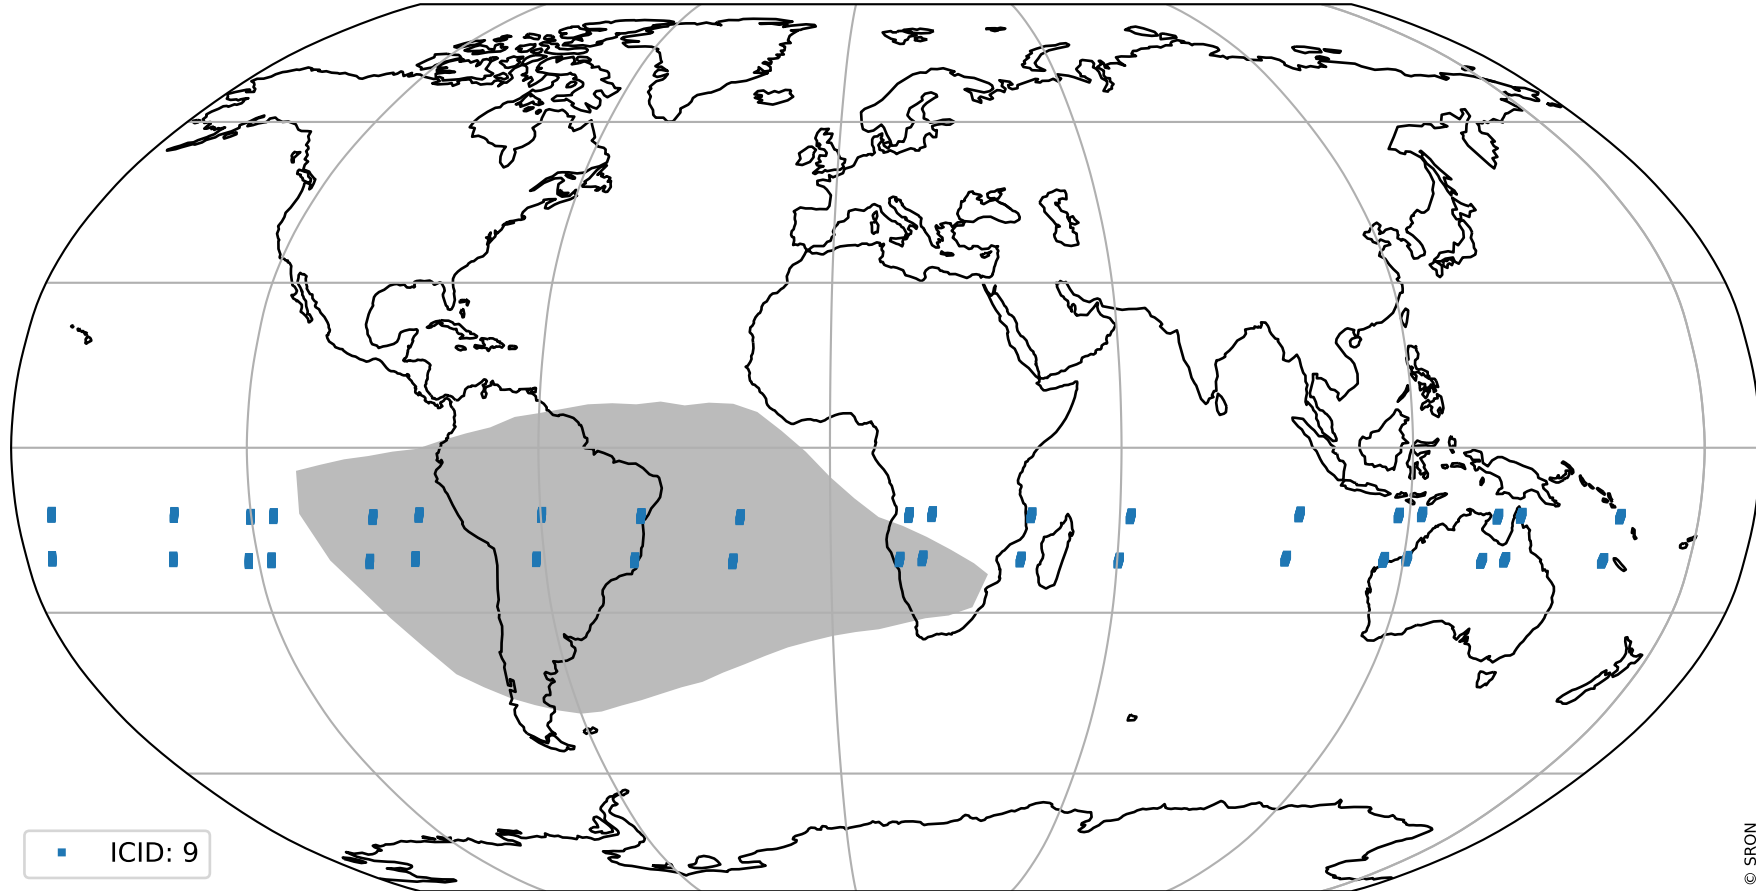

Tropomi SWIR pixel quality (official)

orbits : 19 in [3922, 3967]
coverage : 2018-07-17 / 2018-07-20
bad (quality < 0.8) : 2418
worst (quality < 0.1) : 227
created : 2023-08-22T07:45:16

Tropomi SWIR pixel quality (official)

orbits : 19 in [3922, 3967]
coverage : 2018-07-17 / 2018-07-20
to good : 350
good to bad : 670
to worst : 100
created : 2023-08-22T07:45:16

total quality compared with SWIR pixel-quality CKD

Tropomi SWIR pixel quality (official)

orbits : 19 in [3922, 3967]
coverage : 2018-07-17 / 2018-07-20
created : 2023-08-22T07:45:17

Histograms of pixel-quality

Tropomi SWIR pixel quality (official) ground-tracks of Sentinel-5P

orbits : 19 in [3922, 3967]
coverage : 2018-07-17 / 2018-07-20
created : 2023-08-22T07:45:17

Tropomi SWIR pixel quality (official)

orbits : [2827, 3967]
coverage : 2018-04-30 / 2018-07-20
created : 2023-08-22T07:45:17

trend of pixel quality & temperatures