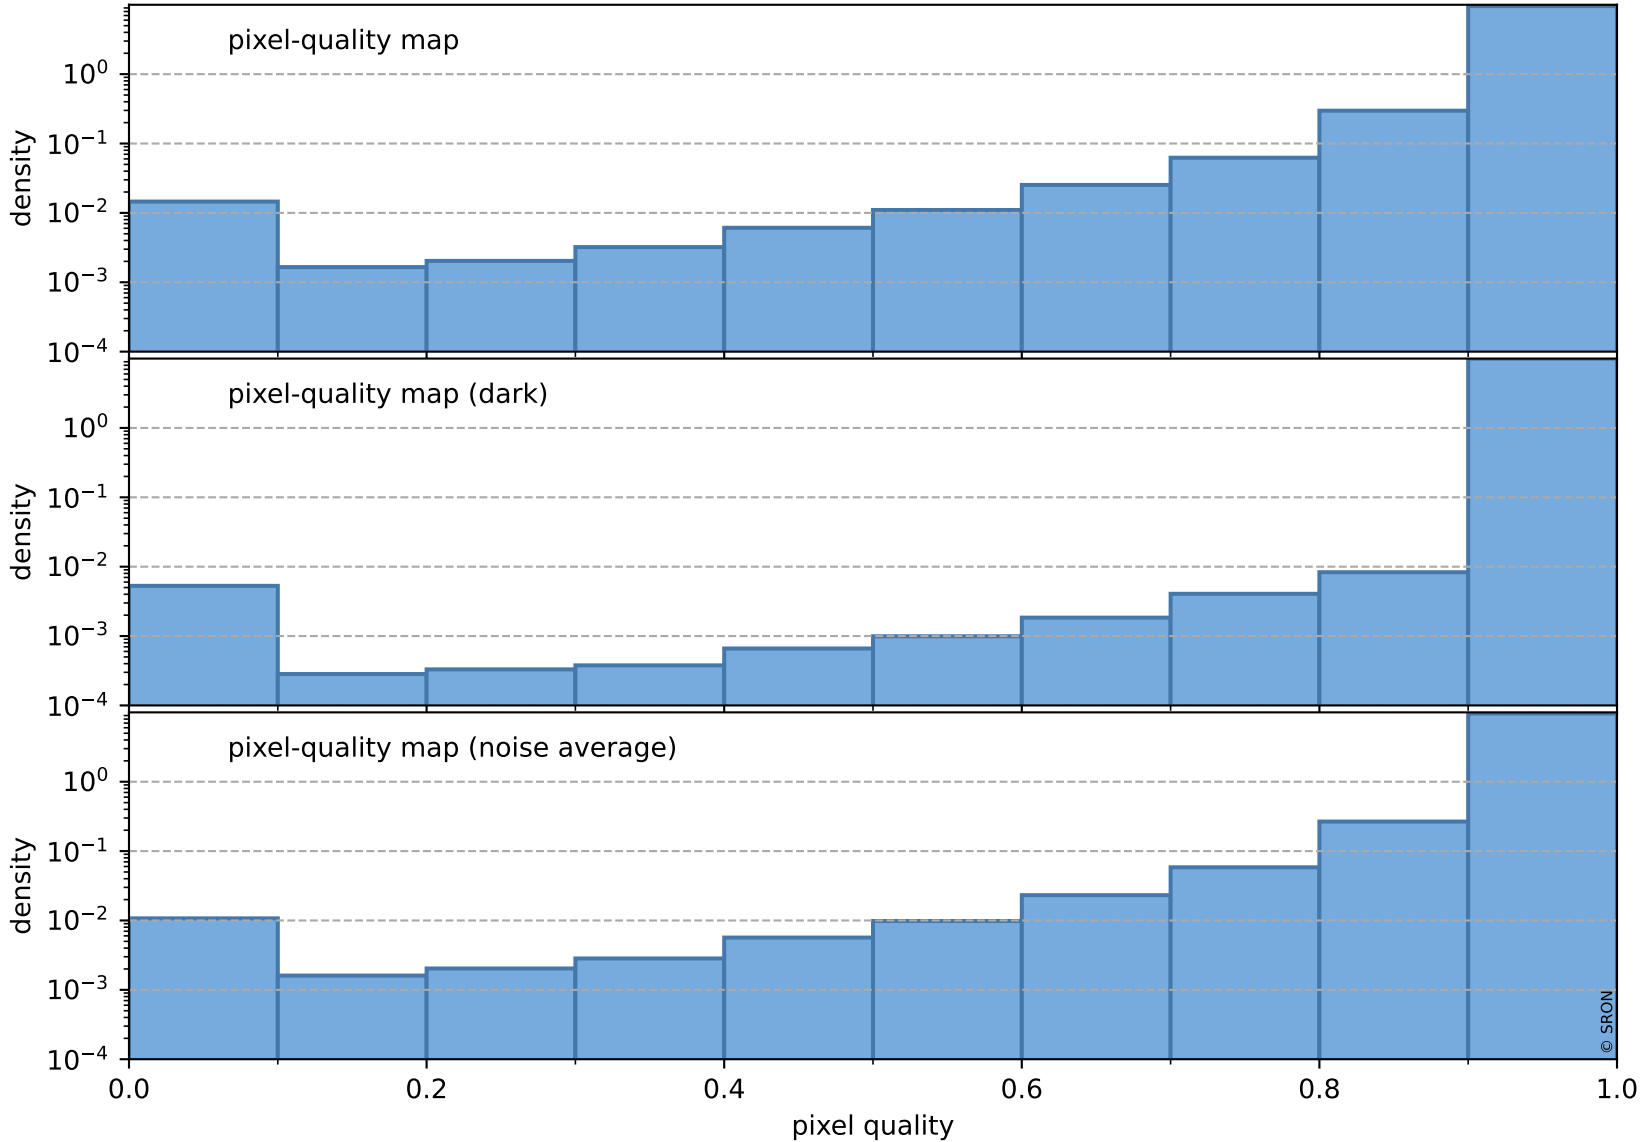

orbits : 19 in [3922, 3967]
coverage : 2018-07-17 / 2018-07-20
to good : 350
good to bad : 670
to worst : 100
created : 2023-08-22T07:45:16

total quality compared with SWIR pixel-quality CKD

Tropomi SWIR pixel quality (official)

orbits : 19 in [3922, 3967]
coverage : 2018-07-17 / 2018-07-20
created : 2023-08-22T07:45:17

Histograms of pixel-quality

Tropomi SWIR pixel quality (official) ground-tracks of Sentinel-5P

orbits : 19 in [3922, 3967]
coverage : 2018-07-17 / 2018-07-20
created : 2023-08-22T07:45:17

Tropomi SWIR pixel quality (official)

orbits : [2827, 3967]
coverage : 2018-04-30 / 2018-07-20
created : 2023-08-22T07:45:17

trend of pixel quality & temperatures