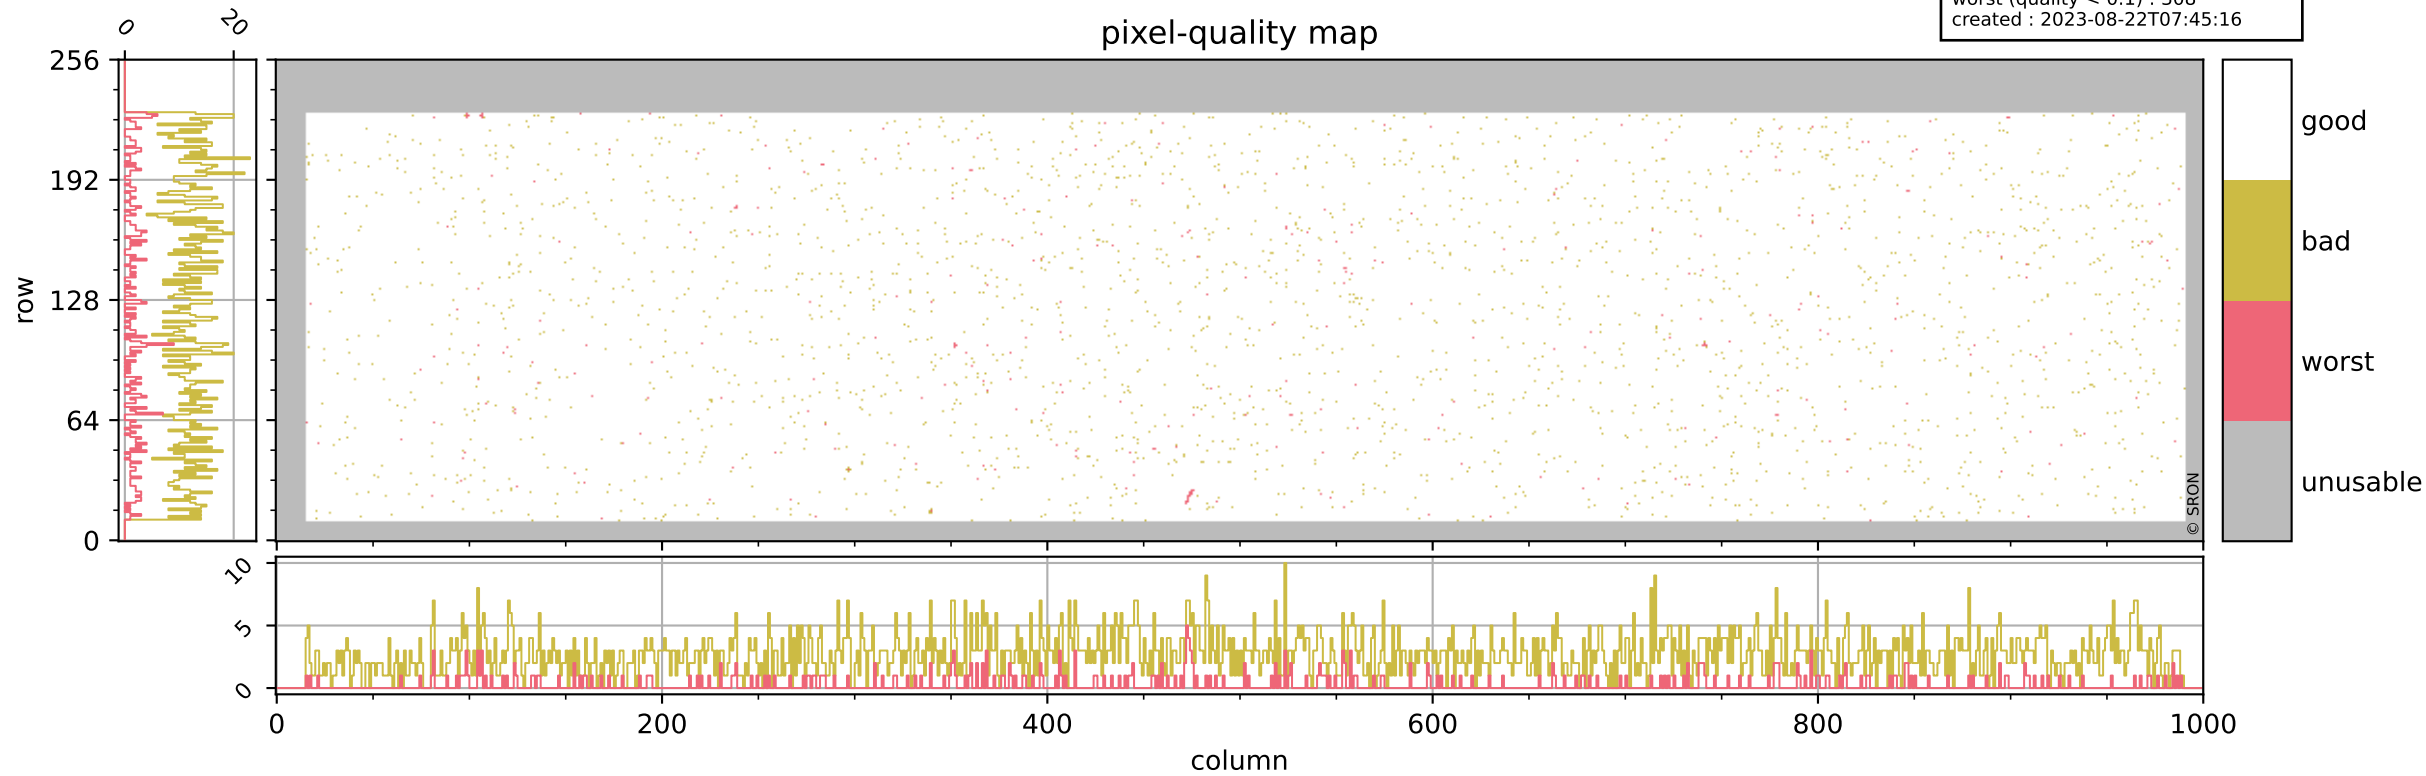

Tropomi SWIR pixel quality (official)

orbits : 19 in [3922, 3967]
coverage : 2018-07-17 / 2018-07-20
bad (quality < 0.8) : 2671
worst (quality < 0.1) : 308
created : 2023-08-22T07:45:16

pixel-quality map

Tropomi SWIR pixel quality (official)

orbits : 19 in [3922, 3967]
coverage : 2018-07-17 / 2018-07-20
bad (quality < 0.8) : 293
worst (quality < 0.1) : 112
created : 2023-08-22T07:45:16

pixel-quality map (dark)

Tropomi SWIR pixel quality (official)

orbits : 19 in [3922, 3967]
coverage : 2018-07-17 / 2018-07-20
bad (quality < 0.8) : 2418
worst (quality < 0.1) : 227
created : 2023-08-22T07:45:16

Tropomi SWIR pixel quality (official)

orbits : 19 in [3922, 3967]
coverage : 2018-07-17 / 2018-07-20
created : 2023-08-22T07:45:17

Histograms of pixel-quality

Tropomi SWIR pixel quality (official) ground-tracks of Sentinel-5P

orbits : 19 in [3922, 3967]
coverage : 2018-07-17 / 2018-07-20
created : 2023-08-22T07:45:17