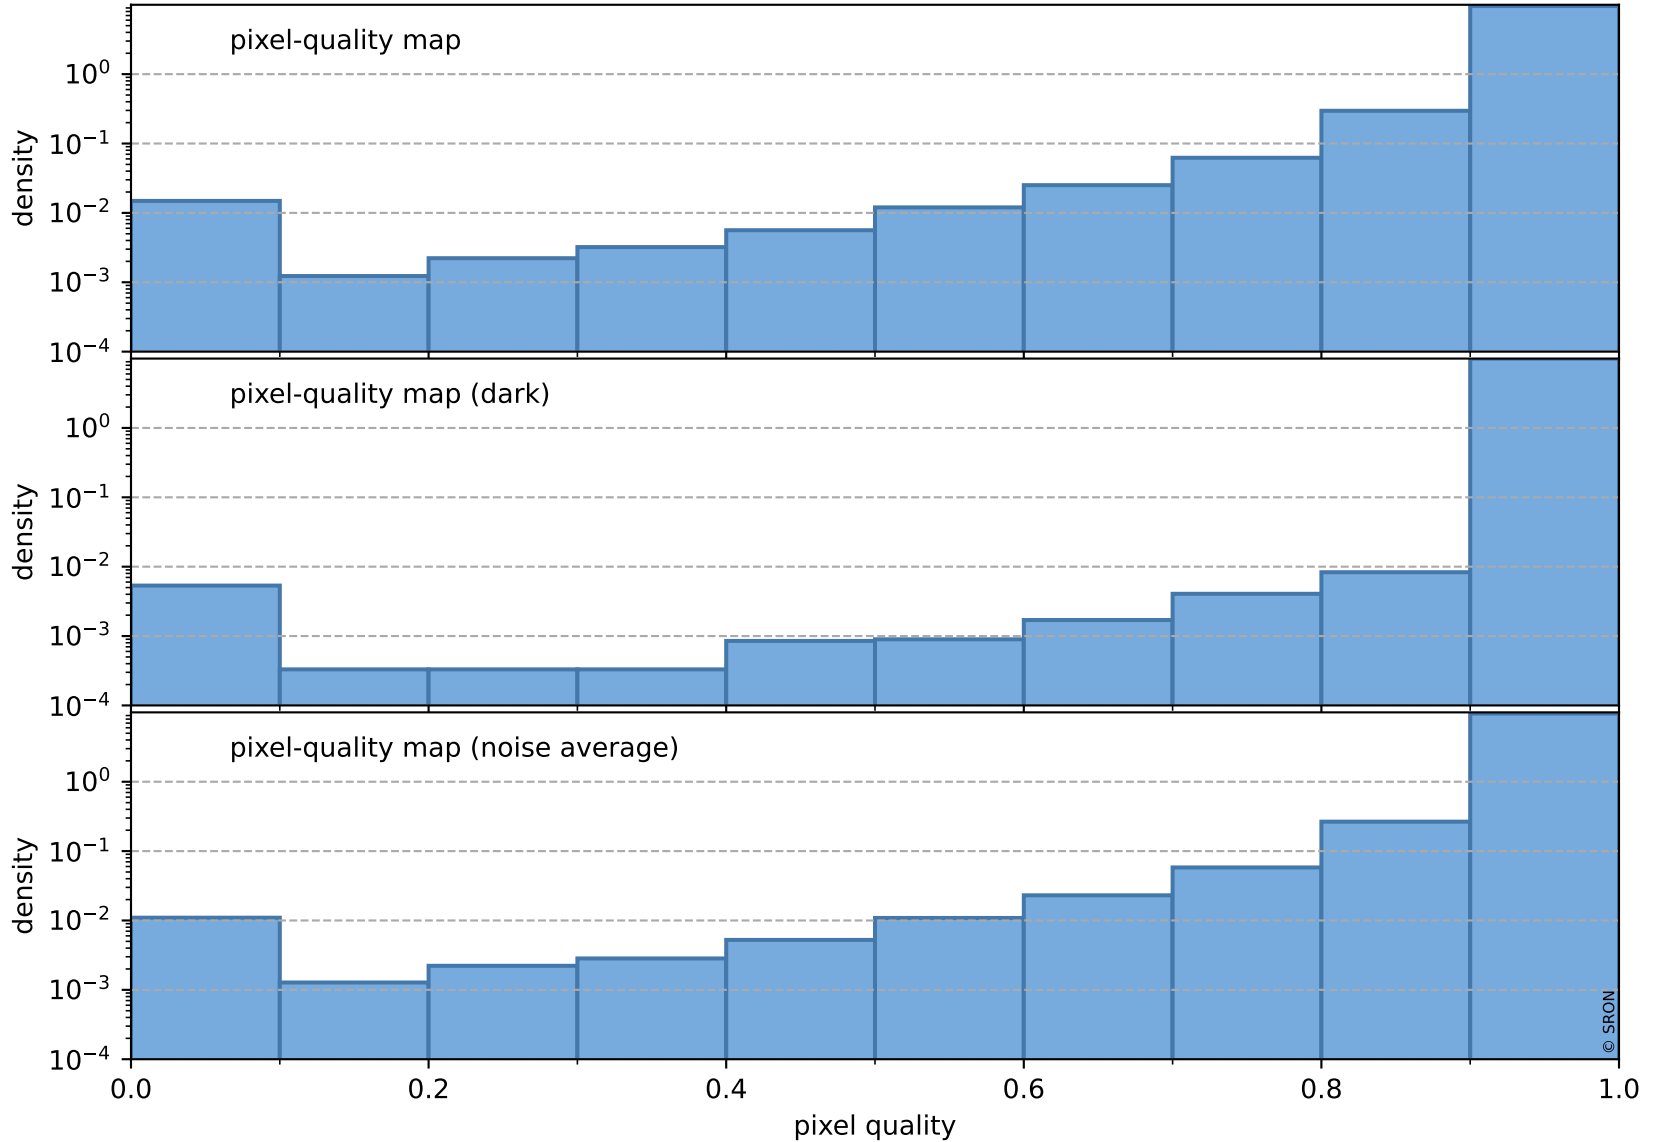

orbits : 19 in [3937, 3982]
coverage : 2018-07-18 / 2018-07-21
bad (quality < 0.8) : 2425
worst (quality < 0.1) : 232
created : 2023-08-22T07:45:18

Tropomi SWIR pixel quality (official)

orbits : 19 in [3937, 3982]
coverage : 2018-07-18 / 2018-07-21
to good : 351
good to bad : 675
to worst : 105
created : 2023-08-22T07:45:18

total quality compared with SWIR pixel-quality CKD

Tropomi SWIR pixel quality (official)

orbits : 19 in [3937, 3982]
coverage : 2018-07-18 / 2018-07-21
created : 2023-08-22T07:45:19

Histograms of pixel-quality

Tropomi SWIR pixel quality (official) ground-tracks of Sentinel-5P

orbits : 19 in [3937, 3982]
coverage : 2018-07-18 / 2018-07-21
created : 2023-08-22T07:45:19

■ ICID: 9

Tropomi SWIR pixel quality (official)

orbits : [2827, 3982]
coverage : 2018-04-30 / 2018-07-21
created : 2023-08-22T07:45:19

trend of pixel quality & temperatures