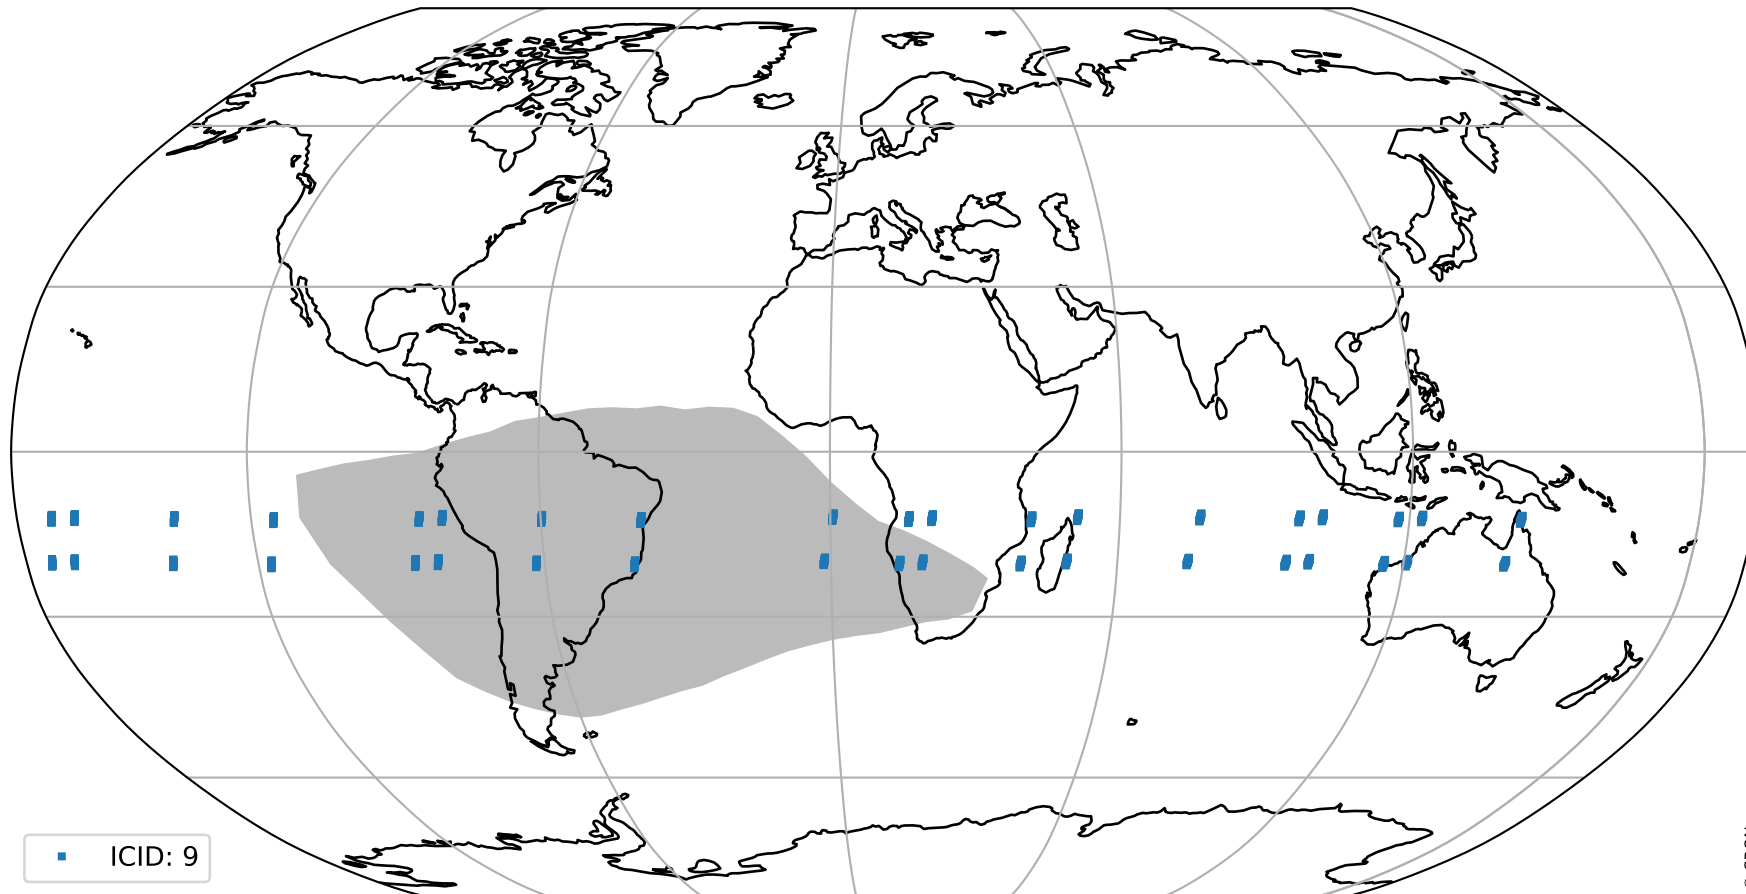

orbits : 19 in [3937, 3982]
coverage : 2018-07-18 / 2018-07-21
bad (quality < 0.8) : 2425
worst (quality < 0.1) : 232
created : 2023-08-22T07:45:18

Tropomi SWIR pixel quality (official)

orbits : 19 in [3937, 3982]
coverage : 2018-07-18 / 2018-07-21
to good : 351
good to bad : 675
to worst : 105
created : 2023-08-22T07:45:18

total quality compared with SWIR pixel-quality CKD

Tropomi SWIR pixel quality (official)

orbits : 19 in [3937, 3982]
coverage : 2018-07-18 / 2018-07-21
created : 2023-08-22T07:45:19

Histograms of pixel-quality

Tropomi SWIR pixel quality (official) ground-tracks of Sentinel-5P

orbits : 19 in [3937, 3982]
coverage : 2018-07-18 / 2018-07-21
created : 2023-08-22T07:45:19

■ ICID: 9

Tropomi SWIR pixel quality (official)