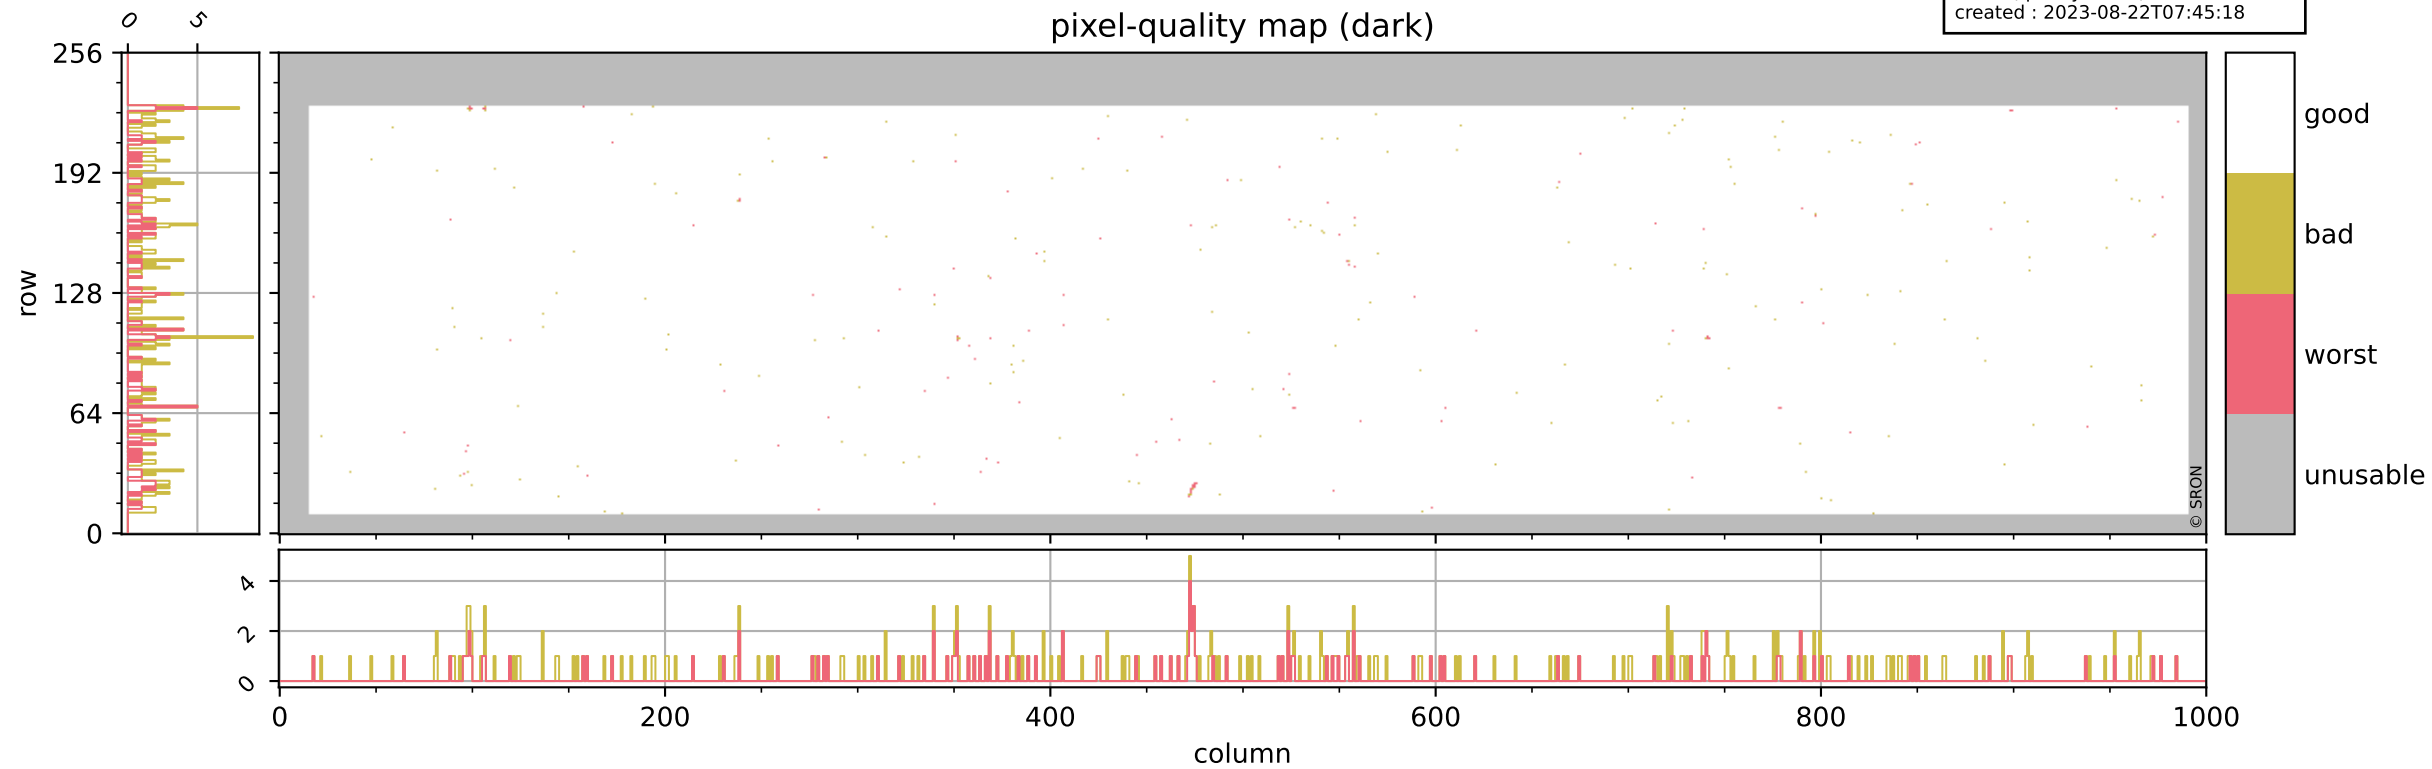

Tropomi SWIR pixel quality (official)

orbits : 19 in [3937, 3982]
coverage : 2018-07-18 / 2018-07-21
bad (quality < 0.8) : 2678
worst (quality < 0.1) : 315
created : 2023-08-22T07:45:18

pixel-quality map

Tropomi SWIR pixel quality (official)

orbits : 19 in [3937, 3982]
coverage : 2018-07-18 / 2018-07-21
bad (quality < 0.8) : 293
worst (quality < 0.1) : 113
created : 2023-08-22T07:45:18

Tropomi SWIR pixel quality (official)

orbits : 19 in [3937, 3982]
coverage : 2018-07-18 / 2018-07-21
bad (quality < 0.8) : 2425
worst (quality < 0.1) : 232
created : 2023-08-22T07:45:18

Tropomi SWIR pixel quality (official)

orbits : 19 in [3937, 3982]
coverage : 2018-07-18 / 2018-07-21
to good : 351
good to bad : 675
to worst : 105
created : 2023-08-22T07:45:18

Tropomi SWIR pixel quality (official) ground-tracks of Sentinel-5P

orbits : 19 in [3937, 3982]
coverage : 2018-07-18 / 2018-07-21
created : 2023-08-22T07:45:19

■ ICID: 9

Tropomi SWIR pixel quality (official)