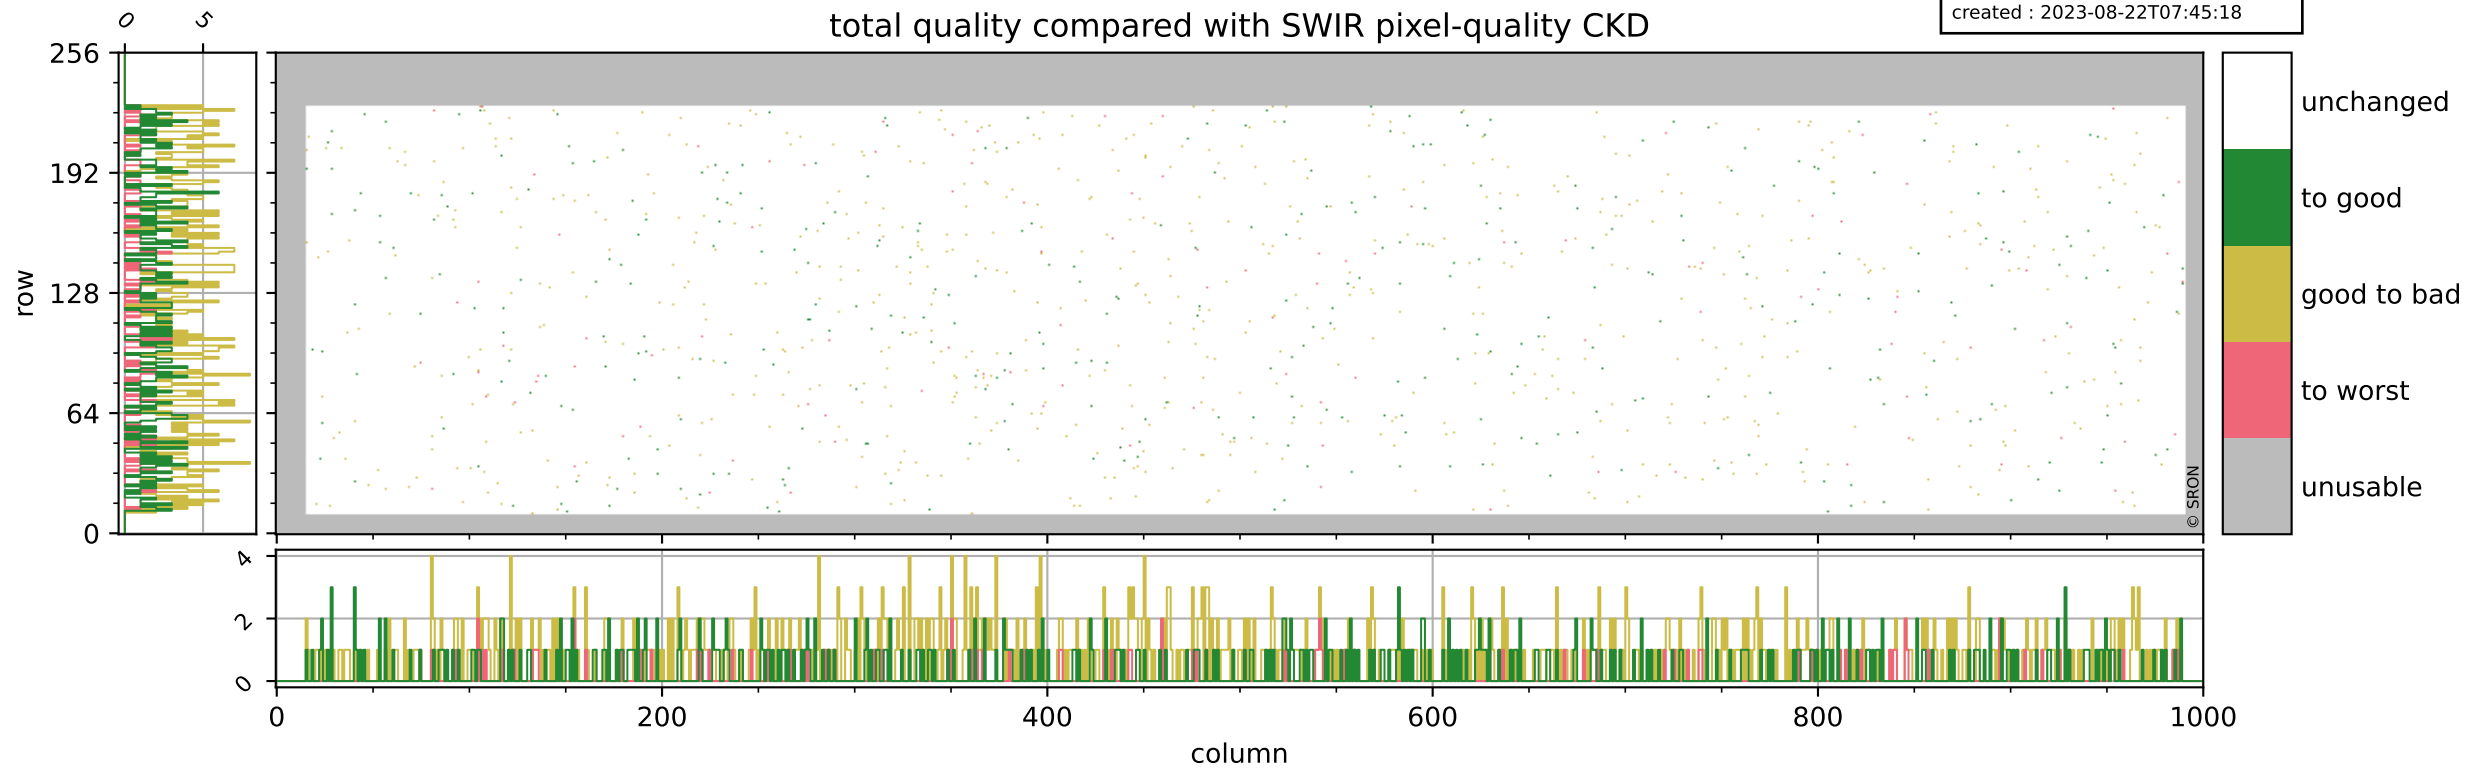

Tropomi SWIR pixel quality (official)

orbits : 19 in [3937, 3982]
coverage : 2018-07-18 / 2018-07-21
bad (quality < 0.8) : 293
worst (quality < 0.1) : 113
created : 2023-08-22T07:45:18

Tropomi SWIR pixel quality (official)

orbits : 19 in [3937, 3982]
coverage : 2018-07-18 / 2018-07-21
bad (quality < 0.8) : 2425
worst (quality < 0.1) : 232
created : 2023-08-22T07:45:18

Tropomi SWIR pixel quality (official)

orbits : 19 in [3937, 3982]
coverage : 2018-07-18 / 2018-07-21
to good : 351
good to bad : 675
to worst : 105
created : 2023-08-22T07:45:18

total quality compared with SWIR pixel-quality CKD

Tropomi SWIR pixel quality (official)

orbits : 19 in [3937, 3982]
coverage : 2018-07-18 / 2018-07-21
created : 2023-08-22T07:45:19

Histograms of pixel-quality

Tropomi SWIR pixel quality (official) ground-tracks of Sentinel-5P

orbits : 19 in [3937, 3982]
coverage : 2018-07-18 / 2018-07-21
created : 2023-08-22T07:45:19

■ ICID: 9

Tropomi SWIR pixel quality (official)