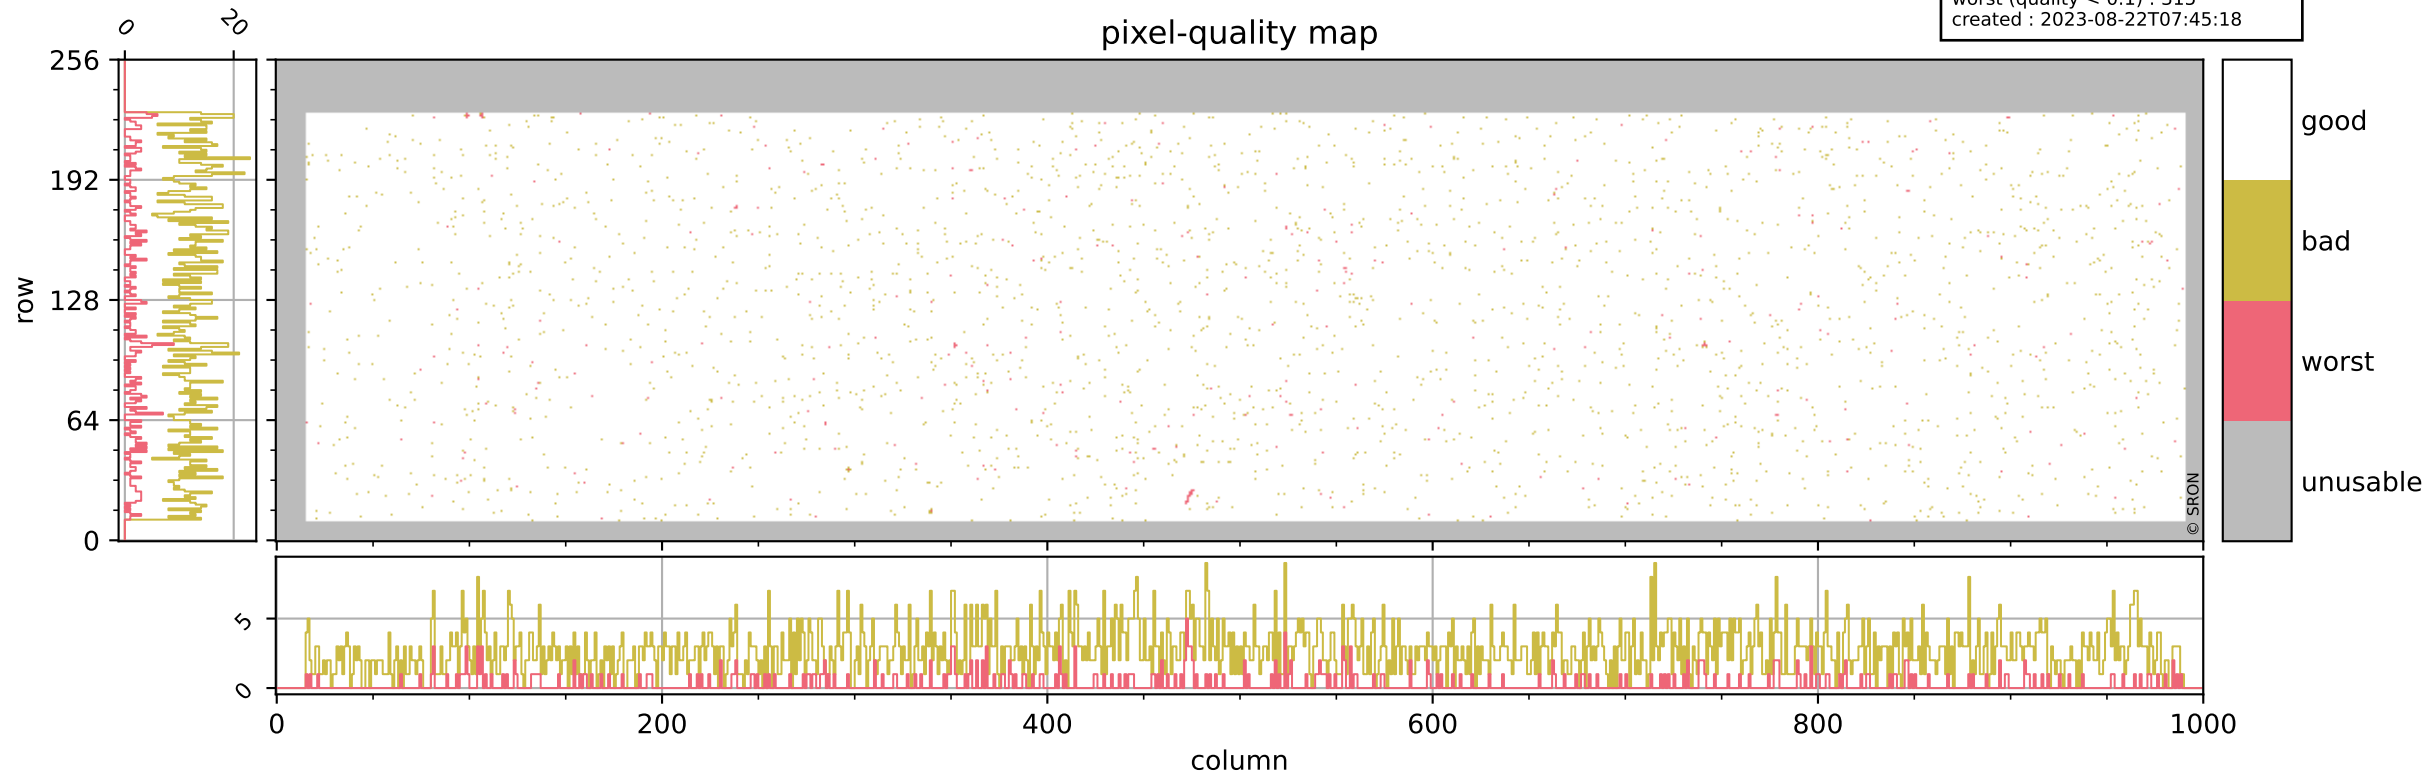

Tropomi SWIR pixel quality (official)

orbits : 19 in [3937, 3982]
coverage : 2018-07-18 / 2018-07-21
bad (quality < 0.8) : 2678
worst (quality < 0.1) : 315
created : 2023-08-22T07:45:18

pixel-quality map

Tropomi SWIR pixel quality (official)

orbits : 19 in [3937, 3982]
coverage : 2018-07-18 / 2018-07-21
bad (quality < 0.8) : 293
worst (quality < 0.1) : 113
created : 2023-08-22T07:45:18

Tropomi SWIR pixel quality (official)

orbits : 19 in [3937, 3982]
coverage : 2018-07-18 / 2018-07-21
bad (quality < 0.8) : 2425
worst (quality < 0.1) : 232
created : 2023-08-22T07:45:18

Tropomi SWIR pixel quality (official)

orbits : 19 in [3937, 3982]
coverage : 2018-07-18 / 2018-07-21
to good : 351
good to bad : 675
to worst : 105
created : 2023-08-22T07:45:18

Tropomi SWIR pixel quality (official) ground-tracks of Sentinel-5P

orbits : 19 in [3937, 3982]
coverage : 2018-07-18 / 2018-07-21
created : 2023-08-22T07:45:19

■ ICID: 9

Tropomi SWIR pixel quality (official)