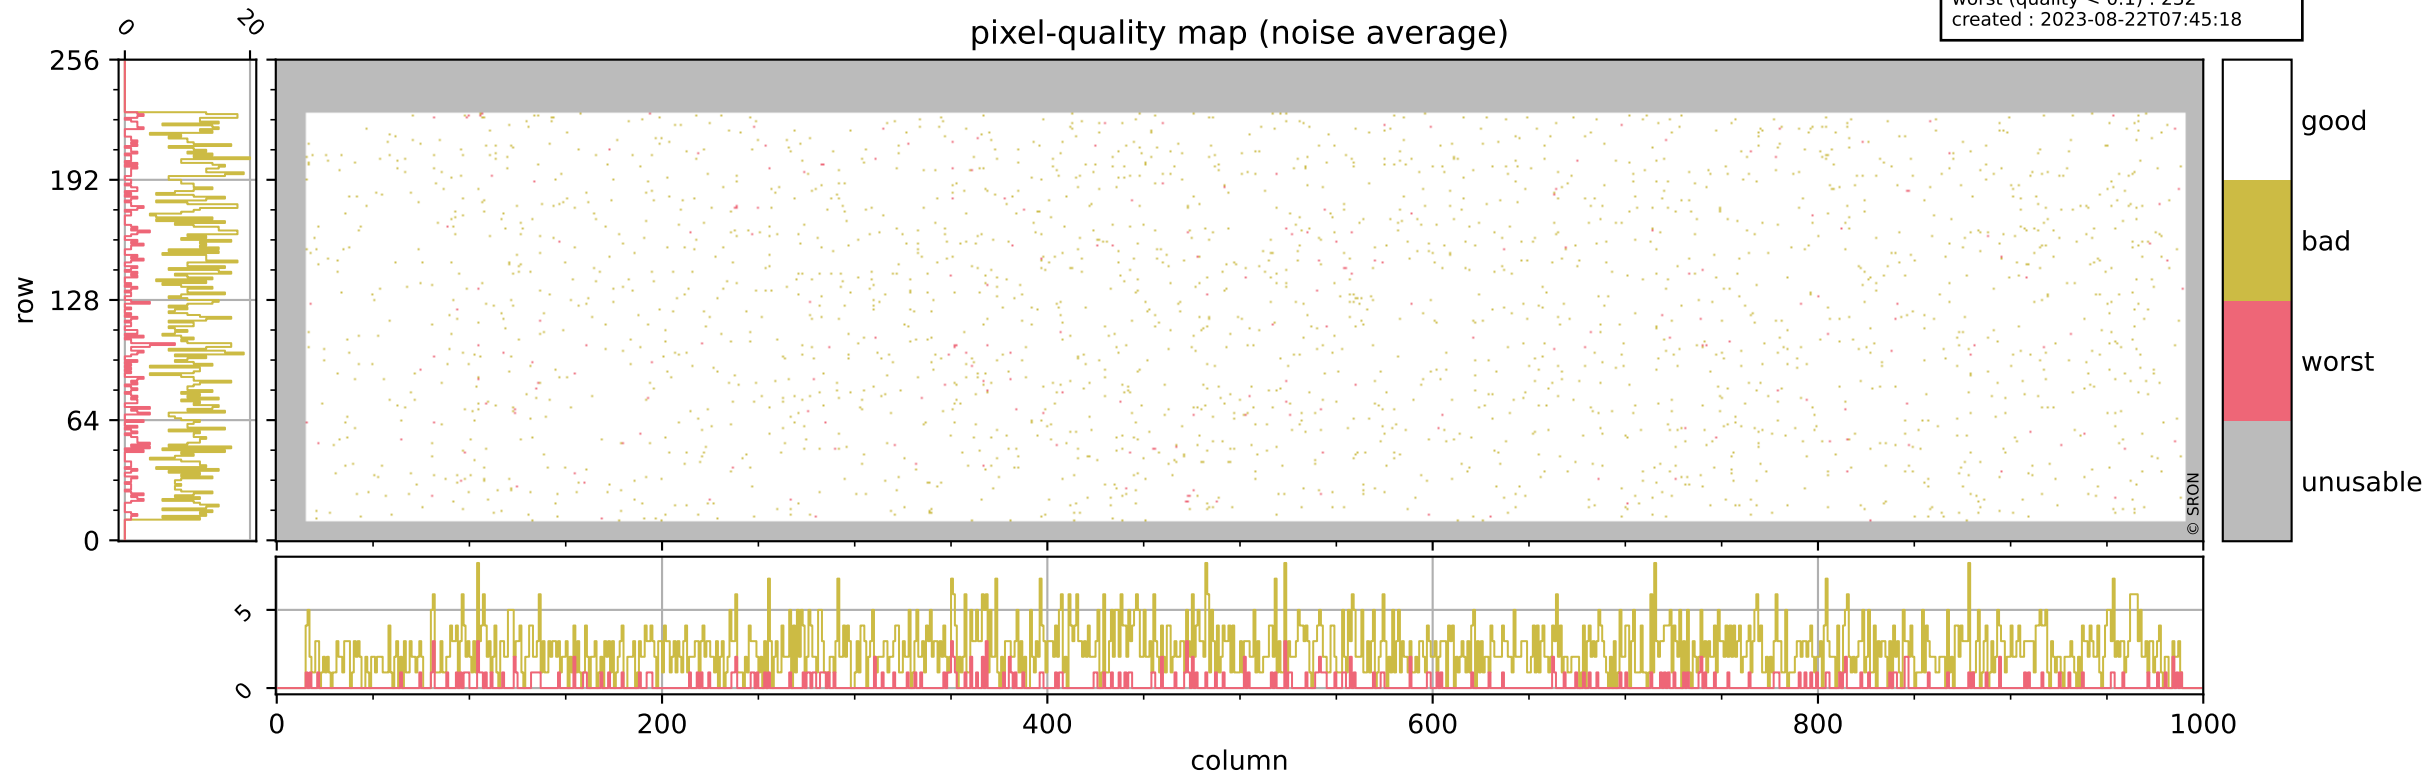

Tropomi SWIR pixel quality (official)

orbits : 19 in [3937, 3982]
coverage : 2018-07-18 / 2018-07-21
bad (quality < 0.8) : 2678
worst (quality < 0.1) : 315
created : 2023-08-22T07:45:18

pixel-quality map

Tropomi SWIR pixel quality (official)

orbits : 19 in [3937, 3982]
coverage : 2018-07-18 / 2018-07-21
bad (quality < 0.8) : 293
worst (quality < 0.1) : 113
created : 2023-08-22T07:45:18

Tropomi SWIR pixel quality (official)

orbits : 19 in [3937, 3982]
coverage : 2018-07-18 / 2018-07-21
bad (quality < 0.8) : 2425
worst (quality < 0.1) : 232
created : 2023-08-22T07:45:18

Tropomi SWIR pixel quality (official)

orbits : 19 in [3937, 3982]
coverage : 2018-07-18 / 2018-07-21
to good : 351
good to bad : 675
to worst : 105
created : 2023-08-22T07:45:18

Tropomi SWIR pixel quality (official) ground-tracks of Sentinel-5P

orbits : 19 in [3937, 3982]
coverage : 2018-07-18 / 2018-07-21
created : 2023-08-22T07:45:19

■ ICID: 9

Tropomi SWIR pixel quality (official)