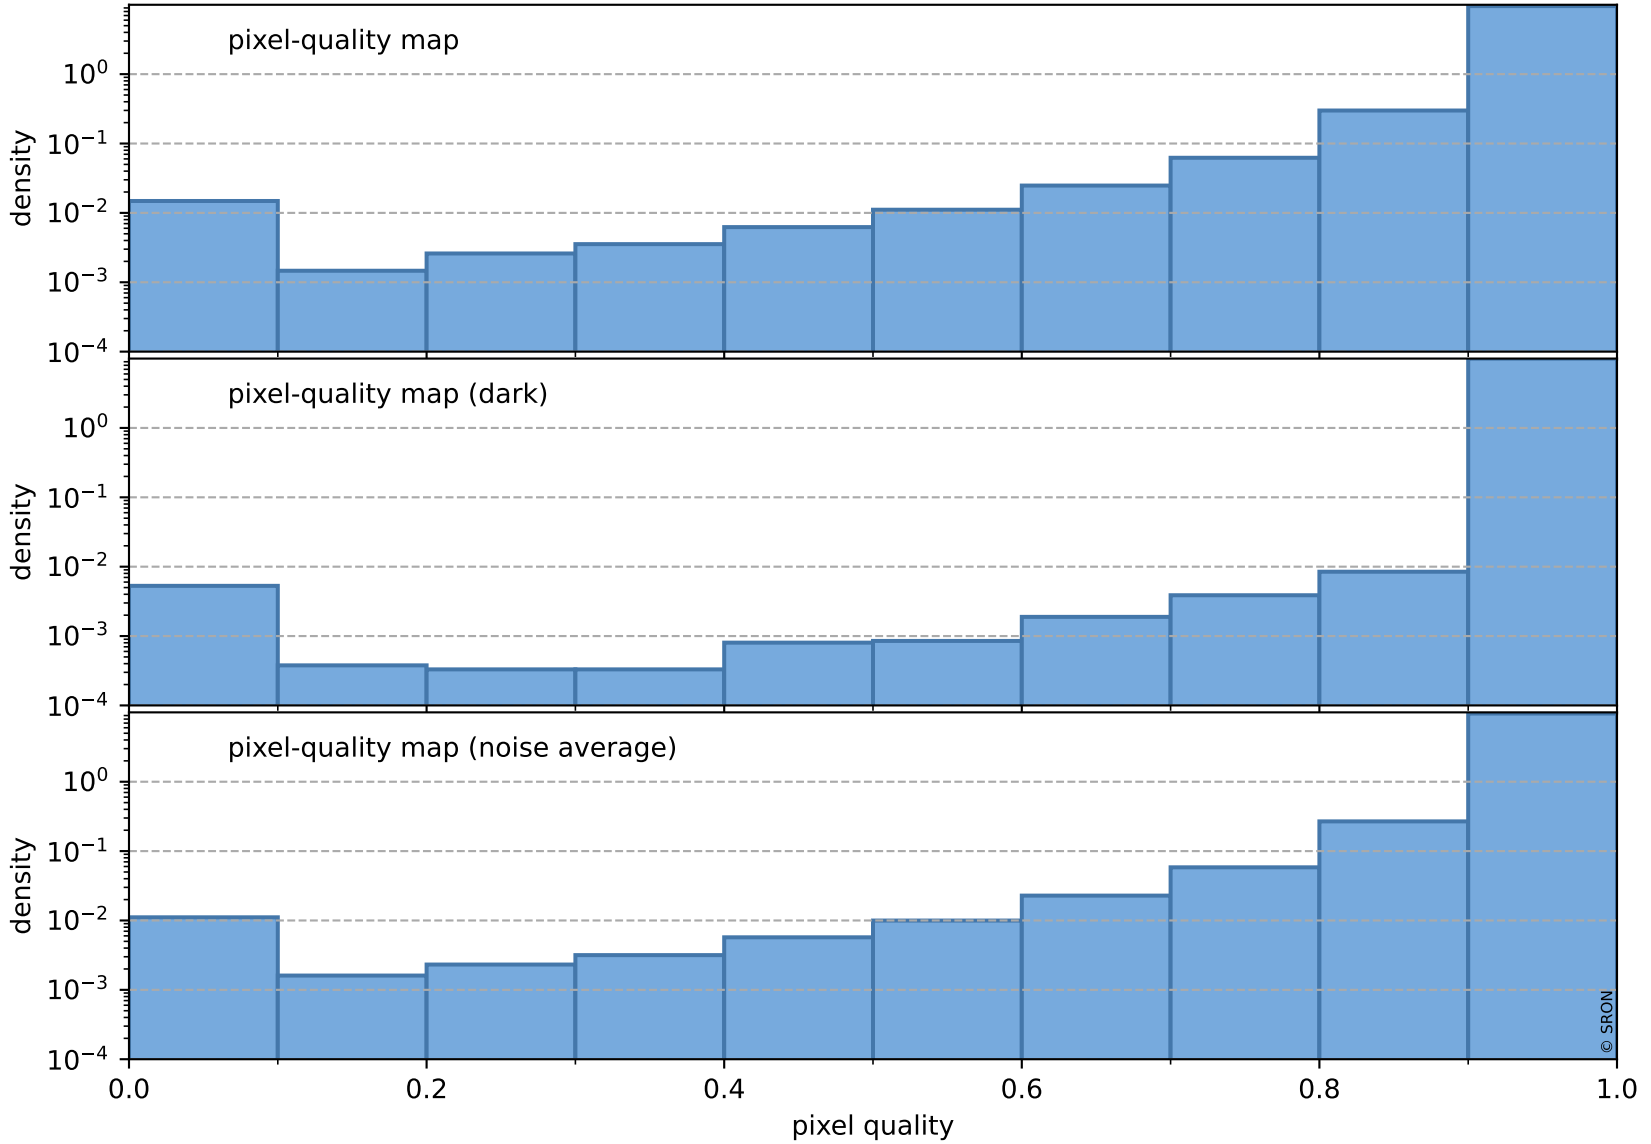

orbits : 19 in [3967, 4012]
coverage : 2018-07-20 / 2018-07-23
to good : 346
good to bad : 676
to worst : 104
created : 2023-08-22T07:45:22

total quality compared with SWIR pixel-quality CKD

Tropomi SWIR pixel quality (official)

orbits : 19 in [3967, 4012]
coverage : 2018-07-20 / 2018-07-23
created : 2023-08-22T07:45:23

Histograms of pixel-quality

Tropomi SWIR pixel quality (official) ground-tracks of Sentinel-5P

orbits : 19 in [3967, 4012]
coverage : 2018-07-20 / 2018-07-23
created : 2023-08-22T07:45:23

Tropomi SWIR pixel quality (official)

orbits : [2827, 4012]
coverage : 2018-04-30 / 2018-07-23
created : 2023-08-22T07:45:23

trend of pixel quality & temperatures