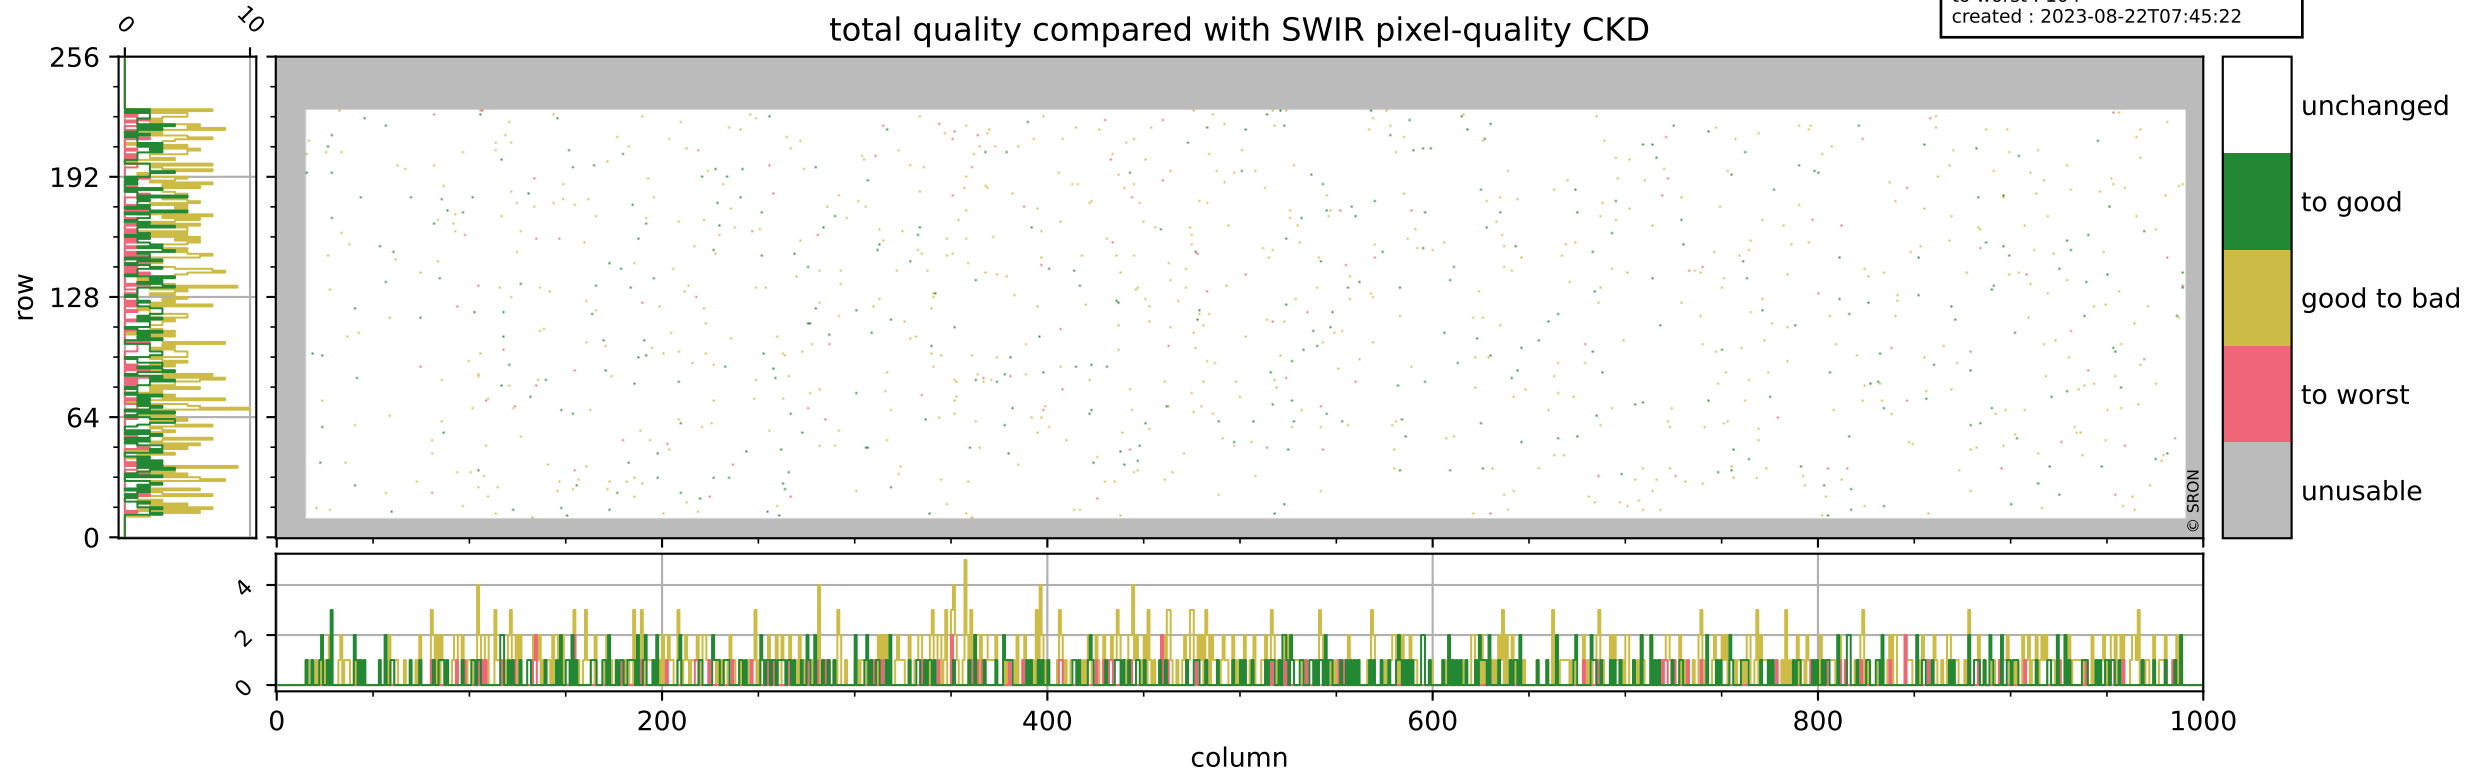

Tropomi SWIR pixel quality (official)

orbits : 19 in [3967, 4012]
coverage : 2018-07-20 / 2018-07-23
bad (quality < 0.8) : 291
worst (quality < 0.1) : 112
created : 2023-08-22T07:45:22

Tropomi SWIR pixel quality (official)

orbits : 19 in [3967, 4012]
coverage : 2018-07-20 / 2018-07-23
bad (quality < 0.8) : 2435
worst (quality < 0.1) : 235
created : 2023-08-22T07:45:22

pixel-quality map (noise average)

Tropomi SWIR pixel quality (official)

orbits : 19 in [3967, 4012]
coverage : 2018-07-20 / 2018-07-23
to good : 346
good to bad : 676
to worst : 104
created : 2023-08-22T07:45:22

total quality compared with SWIR pixel-quality CKD

Tropomi SWIR pixel quality (official)

orbits : 19 in [3967, 4012]
coverage : 2018-07-20 / 2018-07-23
created : 2023-08-22T07:45:23

Histograms of pixel-quality

Tropomi SWIR pixel quality (official) ground-tracks of Sentinel-5P

orbits : 19 in [3967, 4012]
coverage : 2018-07-20 / 2018-07-23
created : 2023-08-22T07:45:23