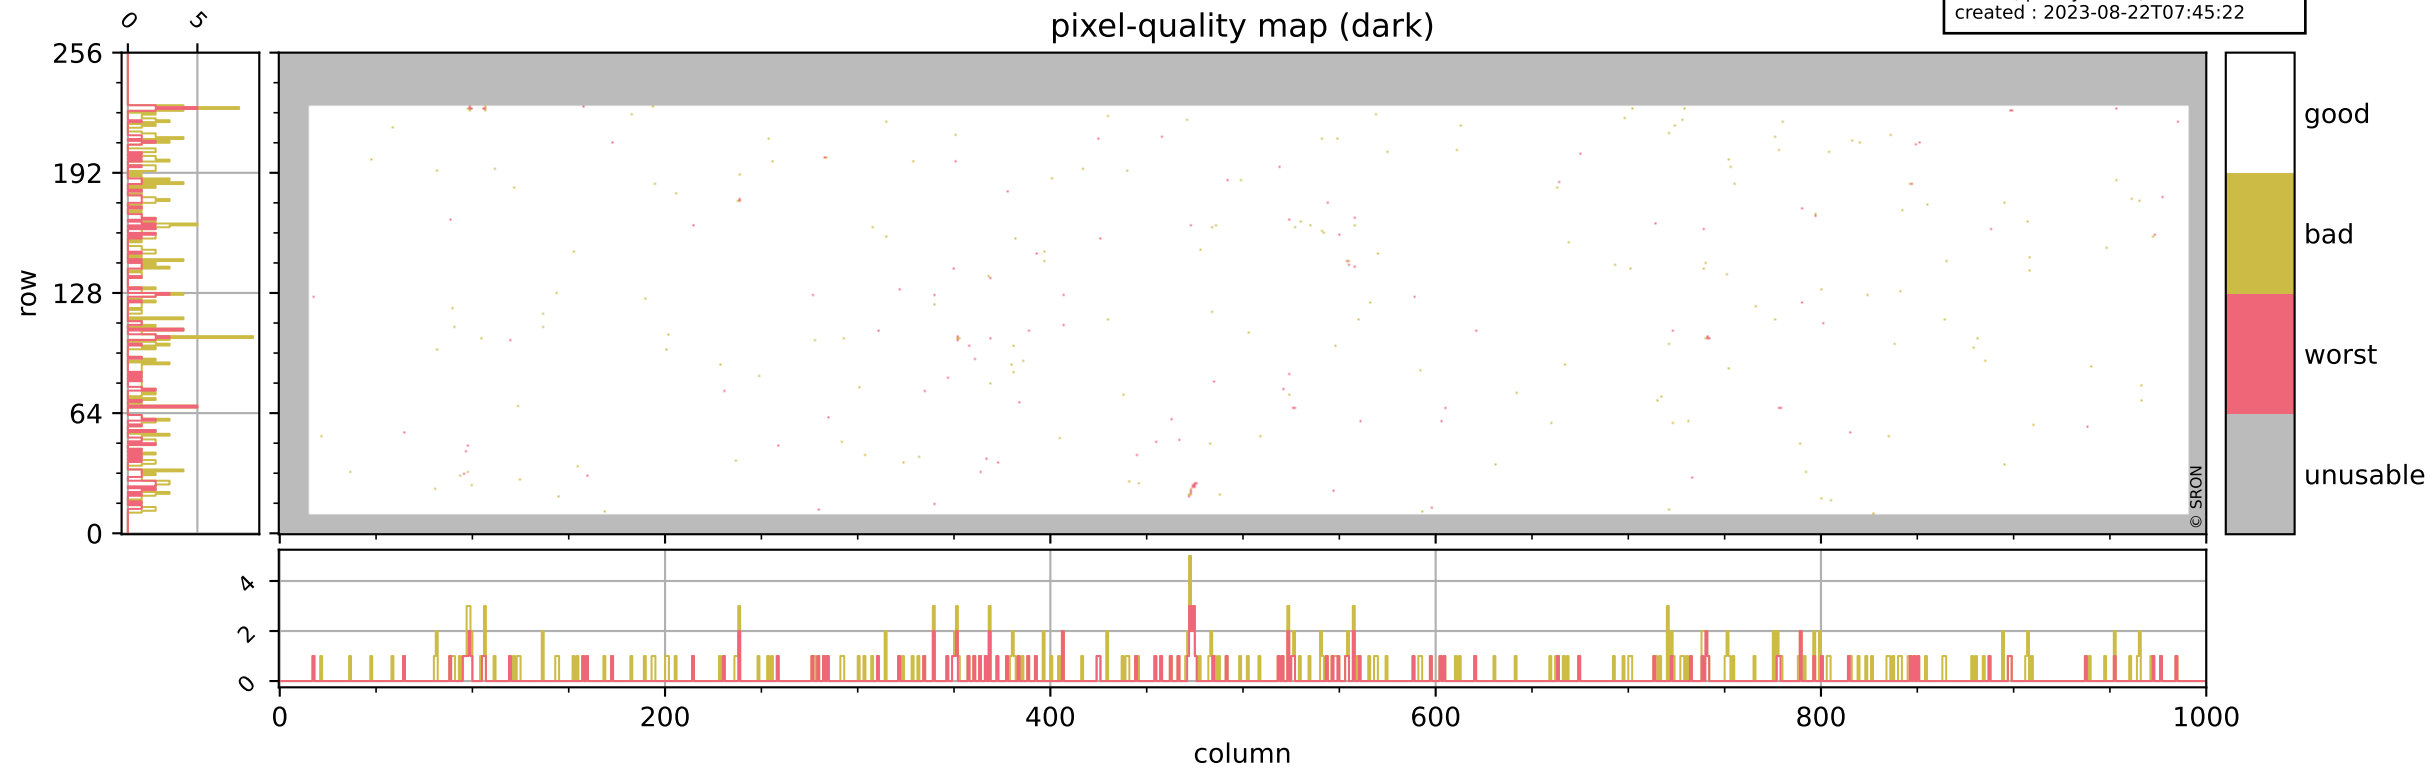

Tropomi SWIR pixel quality (official)

orbits : 19 in [3967, 4012]
coverage : 2018-07-20 / 2018-07-23
bad (quality < 0.8) : 2684
worst (quality < 0.1) : 314
created : 2023-08-22T07:45:22

pixel-quality map

Tropomi SWIR pixel quality (official)

orbits : 19 in [3967, 4012]
coverage : 2018-07-20 / 2018-07-23
bad (quality < 0.8) : 291
worst (quality < 0.1) : 112
created : 2023-08-22T07:45:22

Tropomi SWIR pixel quality (official)

orbits : 19 in [3967, 4012]
coverage : 2018-07-20 / 2018-07-23
bad (quality < 0.8) : 2435
worst (quality < 0.1) : 235
created : 2023-08-22T07:45:22

pixel-quality map (noise average)

Tropomi SWIR pixel quality (official)

orbits : 19 in [3967, 4012]
coverage : 2018-07-20 / 2018-07-23
created : 2023-08-22T07:45:23

Histograms of pixel-quality

Tropomi SWIR pixel quality (official) ground-tracks of Sentinel-5P

orbits : 19 in [3967, 4012]
coverage : 2018-07-20 / 2018-07-23
created : 2023-08-22T07:45:23