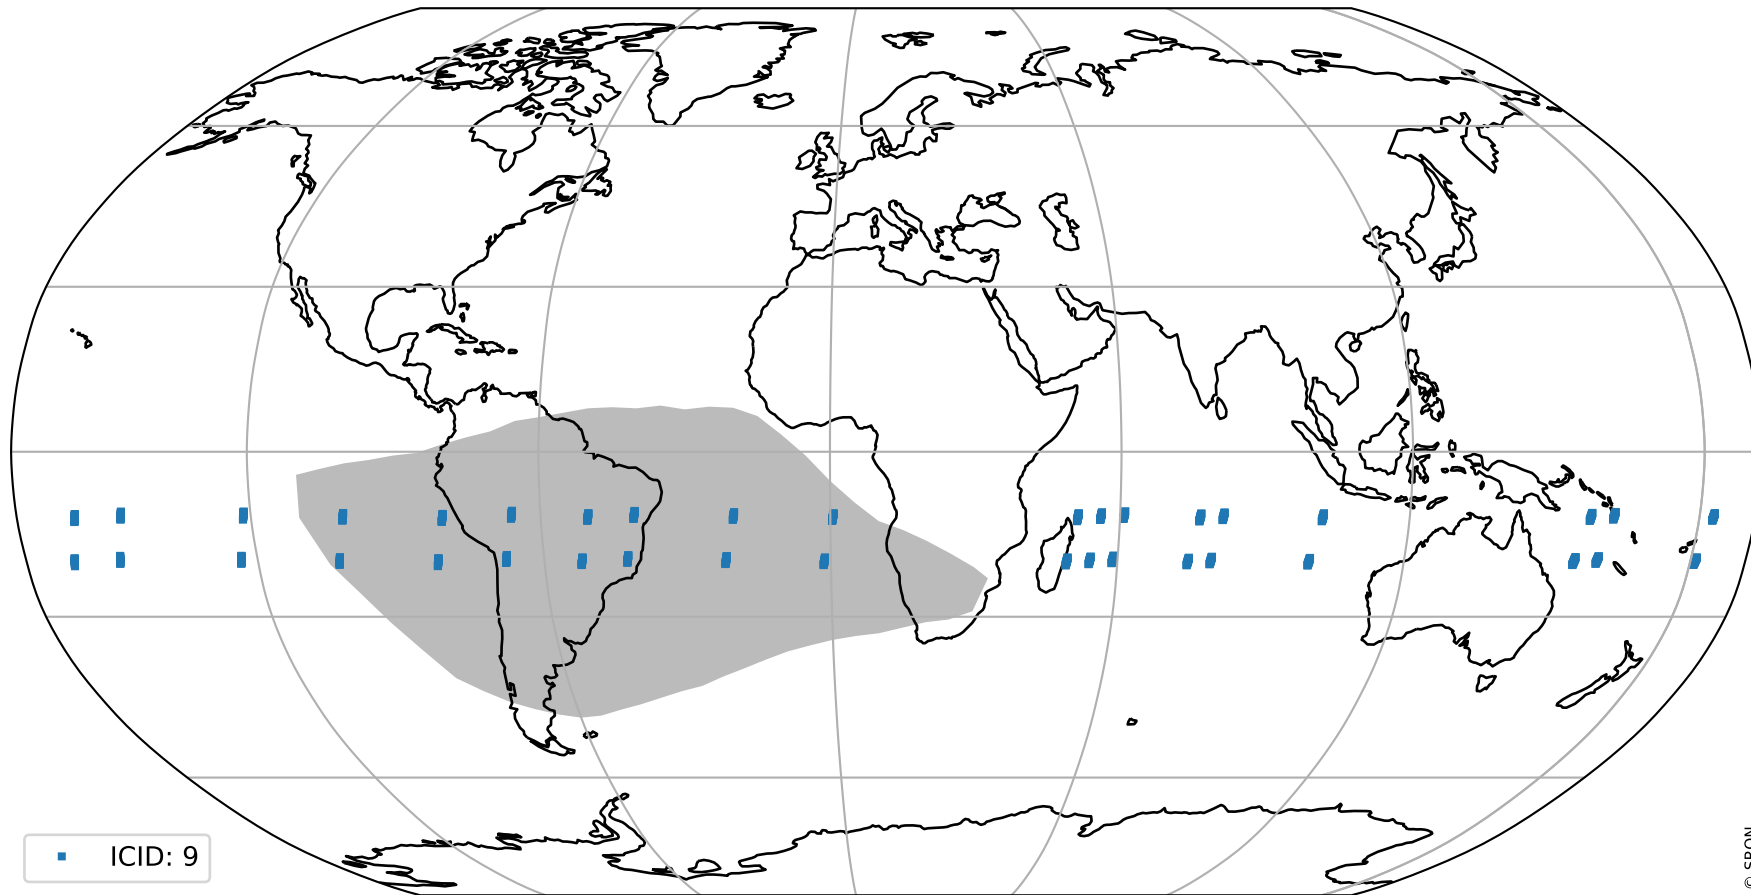

orbits : 19 in [3967, 4012]
coverage : 2018-07-20 / 2018-07-23
bad (quality < 0.8) : 2435
worst (quality < 0.1) : 235
created : 2023-08-22T07:45:22

pixel-quality map (noise average)

Tropomi SWIR pixel quality (official)

orbits : 19 in [3967, 4012]
coverage : 2018-07-20 / 2018-07-23
to good : 346
good to bad : 676
to worst : 104
created : 2023-08-22T07:45:22

total quality compared with SWIR pixel-quality CKD

Tropomi SWIR pixel quality (official)

orbits : 19 in [3967, 4012]
coverage : 2018-07-20 / 2018-07-23
created : 2023-08-22T07:45:23

Histograms of pixel-quality

Tropomi SWIR pixel quality (official) ground-tracks of Sentinel-5P

orbits : 19 in [3967, 4012]
coverage : 2018-07-20 / 2018-07-23
created : 2023-08-22T07:45:23