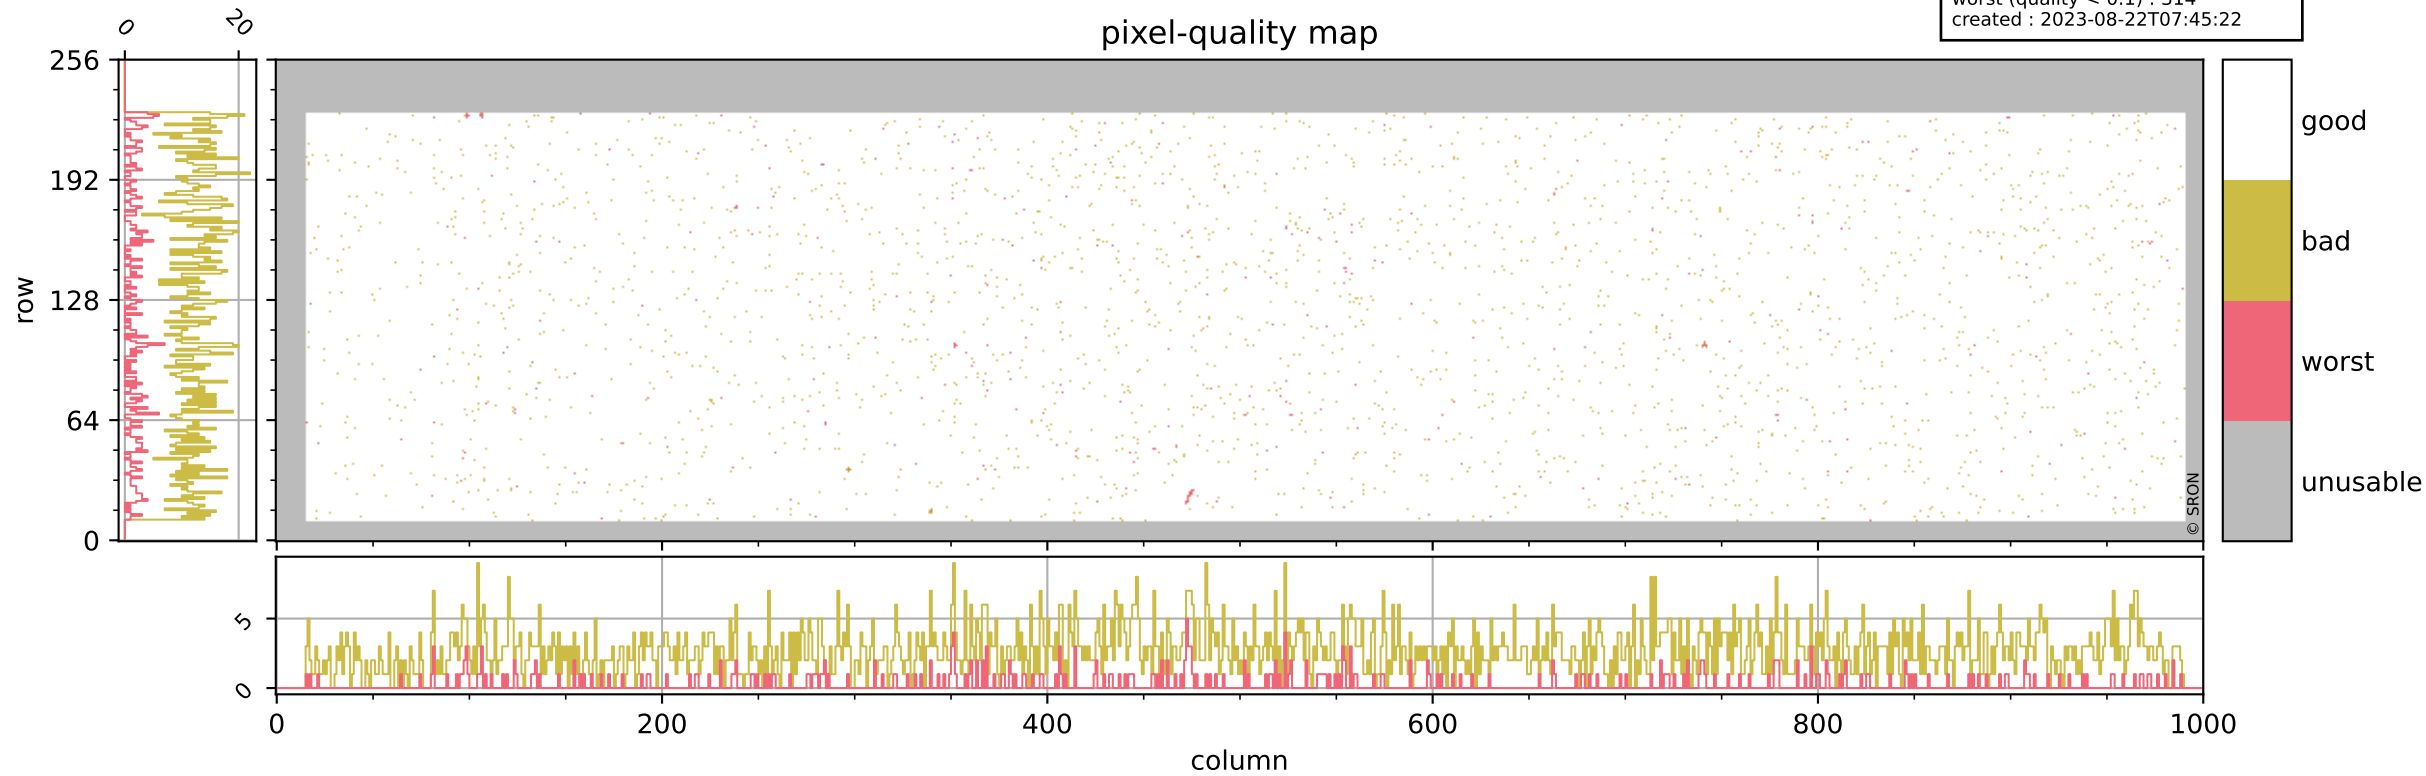

Tropomi SWIR pixel quality (official)

orbits : 19 in [3967, 4012]
coverage : 2018-07-20 / 2018-07-23
bad (quality < 0.8) : 2684
worst (quality < 0.1) : 314
created : 2023-08-22T07:45:22

pixel-quality map

Tropomi SWIR pixel quality (official)

orbits : 19 in [3967, 4012]
coverage : 2018-07-20 / 2018-07-23
bad (quality < 0.8) : 291
worst (quality < 0.1) : 112
created : 2023-08-22T07:45:22

Tropomi SWIR pixel quality (official)

orbits : 19 in [3967, 4012]
coverage : 2018-07-20 / 2018-07-23
bad (quality < 0.8) : 2435
worst (quality < 0.1) : 235
created : 2023-08-22T07:45:22

pixel-quality map (noise average)

Tropomi SWIR pixel quality (official)

orbits : 19 in [3967, 4012]
coverage : 2018-07-20 / 2018-07-23
created : 2023-08-22T07:45:23

Histograms of pixel-quality

Tropomi SWIR pixel quality (official) ground-tracks of Sentinel-5P

orbits : 19 in [3967, 4012]
coverage : 2018-07-20 / 2018-07-23
created : 2023-08-22T07:45:23