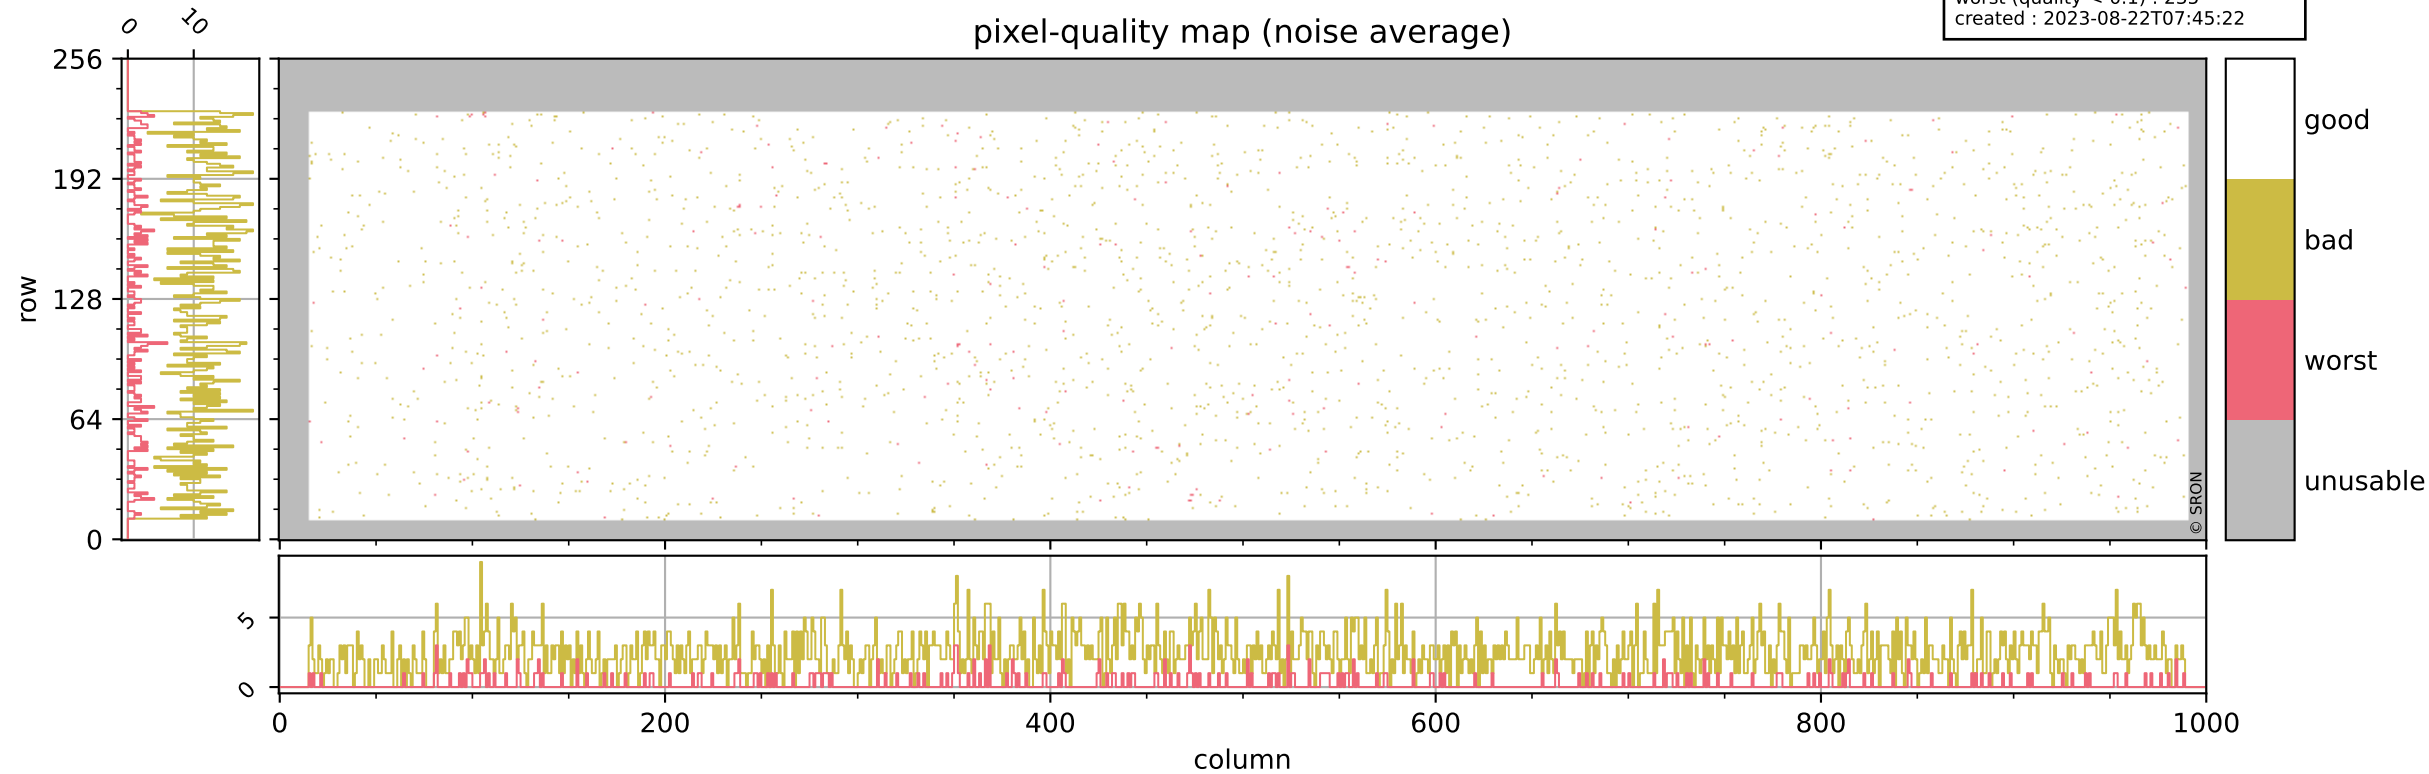

Tropomi SWIR pixel quality (official)

orbits : 19 in [3967, 4012]
coverage : 2018-07-20 / 2018-07-23
bad (quality < 0.8) : 291
worst (quality < 0.1) : 112
created : 2023-08-22T07:45:22

Tropomi SWIR pixel quality (official)

orbits : 19 in [3967, 4012]
coverage : 2018-07-20 / 2018-07-23
bad (quality < 0.8) : 2435
worst (quality < 0.1) : 235
created : 2023-08-22T07:45:22

pixel-quality map (noise average)

Tropomi SWIR pixel quality (official)

orbits : 19 in [3967, 4012]
coverage : 2018-07-20 / 2018-07-23
to good : 346
good to bad : 676
to worst : 104
created : 2023-08-22T07:45:22

total quality compared with SWIR pixel-quality CKD

Tropomi SWIR pixel quality (official)

orbits : 19 in [3967, 4012]
coverage : 2018-07-20 / 2018-07-23
created : 2023-08-22T07:45:23

Histograms of pixel-quality

Tropomi SWIR pixel quality (official) ground-tracks of Sentinel-5P

orbits : 19 in [3967, 4012]
coverage : 2018-07-20 / 2018-07-23
created : 2023-08-22T07:45:23