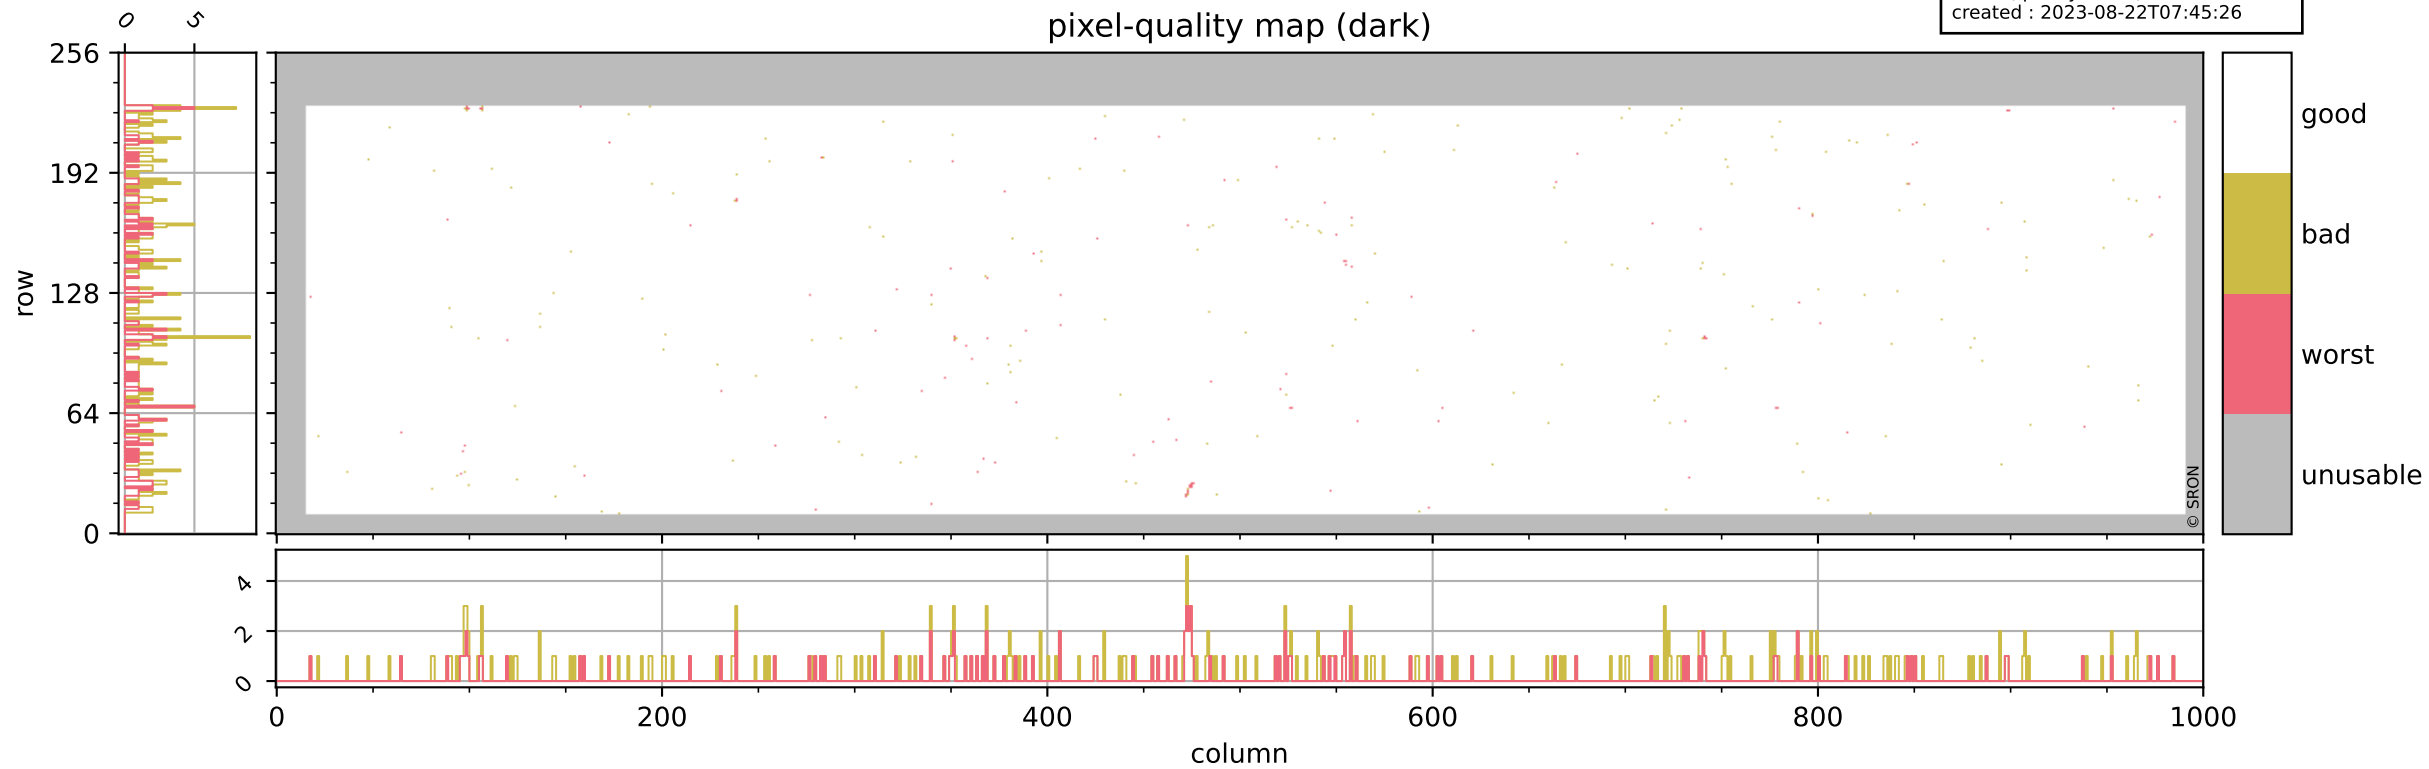

Tropomi SWIR pixel quality (official)

orbits : 19 in [3997, 4042]
coverage : 2018-07-22 / 2018-07-25
bad (quality < 0.8) : 2660
worst (quality < 0.1) : 310
created : 2023-08-22T07:45:26

pixel-quality map

Tropomi SWIR pixel quality (official)

orbits : 19 in [3997, 4042]
coverage : 2018-07-22 / 2018-07-25
bad (quality < 0.8) : 291
worst (quality < 0.1) : 114
created : 2023-08-22T07:45:26

Tropomi SWIR pixel quality (official)

orbits : 19 in [3997, 4042]
coverage : 2018-07-22 / 2018-07-25
bad (quality < 0.8) : 2418
worst (quality < 0.1) : 231
created : 2023-08-22T07:45:27

pixel-quality map (noise average)

Tropomi SWIR pixel quality (official)

orbits : 19 in [3997, 4042]
coverage : 2018-07-22 / 2018-07-25
created : 2023-08-22T07:45:27

Histograms of pixel-quality

Tropomi SWIR pixel quality (official) ground-tracks of Sentinel-5P

orbits : 19 in [3997, 4042]
coverage : 2018-07-22 / 2018-07-25
created : 2023-08-22T07:45:27