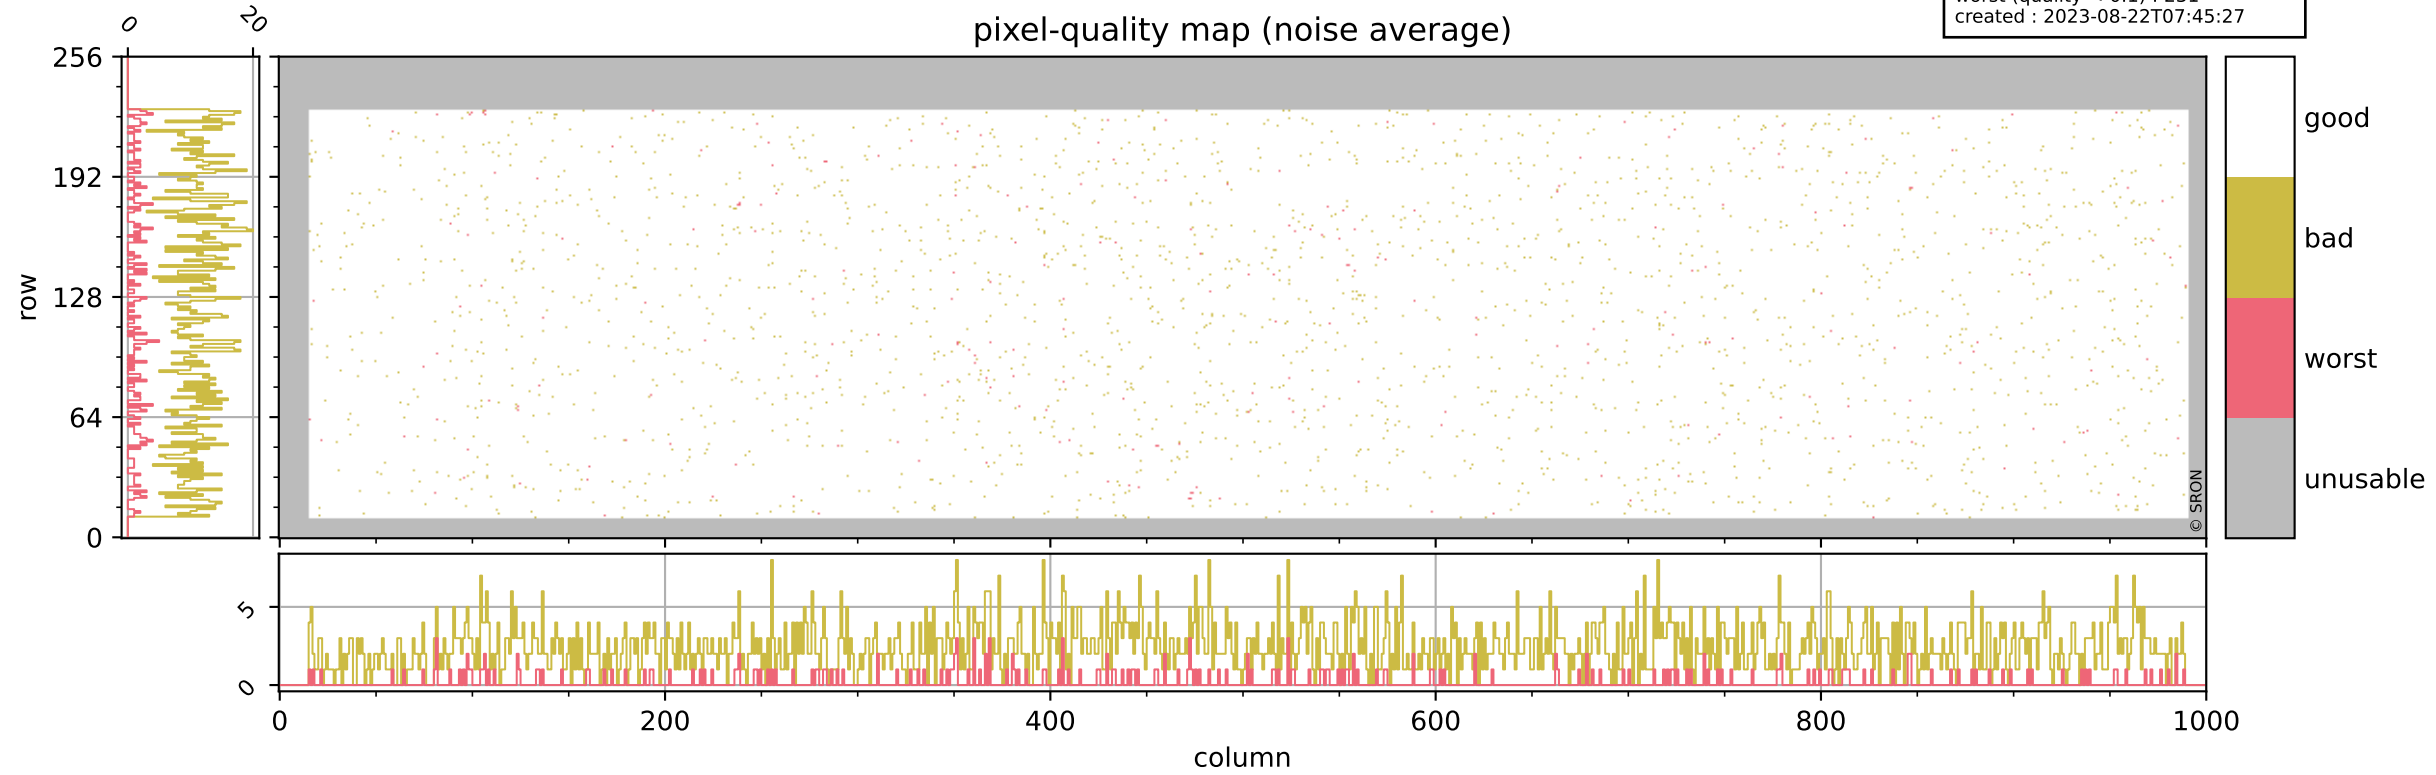

Tropomi SWIR pixel quality (official)

orbits : 19 in [3997, 4042]
coverage : 2018-07-22 / 2018-07-25
bad (quality < 0.8) : 291
worst (quality < 0.1) : 114
created : 2023-08-22T07:45:26

Tropomi SWIR pixel quality (official)

orbits : 19 in [3997, 4042]
coverage : 2018-07-22 / 2018-07-25
bad (quality < 0.8) : 2418
worst (quality < 0.1) : 231
created : 2023-08-22T07:45:27

pixel-quality map (noise average)

Tropomi SWIR pixel quality (official)

orbits : 19 in [3997, 4042]
coverage : 2018-07-22 / 2018-07-25
to good : 350
good to bad : 660
to worst : 101
created : 2023-08-22T07:45:27

total quality compared with SWIR pixel-quality CKD

Tropomi SWIR pixel quality (official)

orbits : 19 in [3997, 4042]
coverage : 2018-07-22 / 2018-07-25
created : 2023-08-22T07:45:27

Histograms of pixel-quality

Tropomi SWIR pixel quality (official) ground-tracks of Sentinel-5P

orbits : 19 in [3997, 4042]
coverage : 2018-07-22 / 2018-07-25
created : 2023-08-22T07:45:27