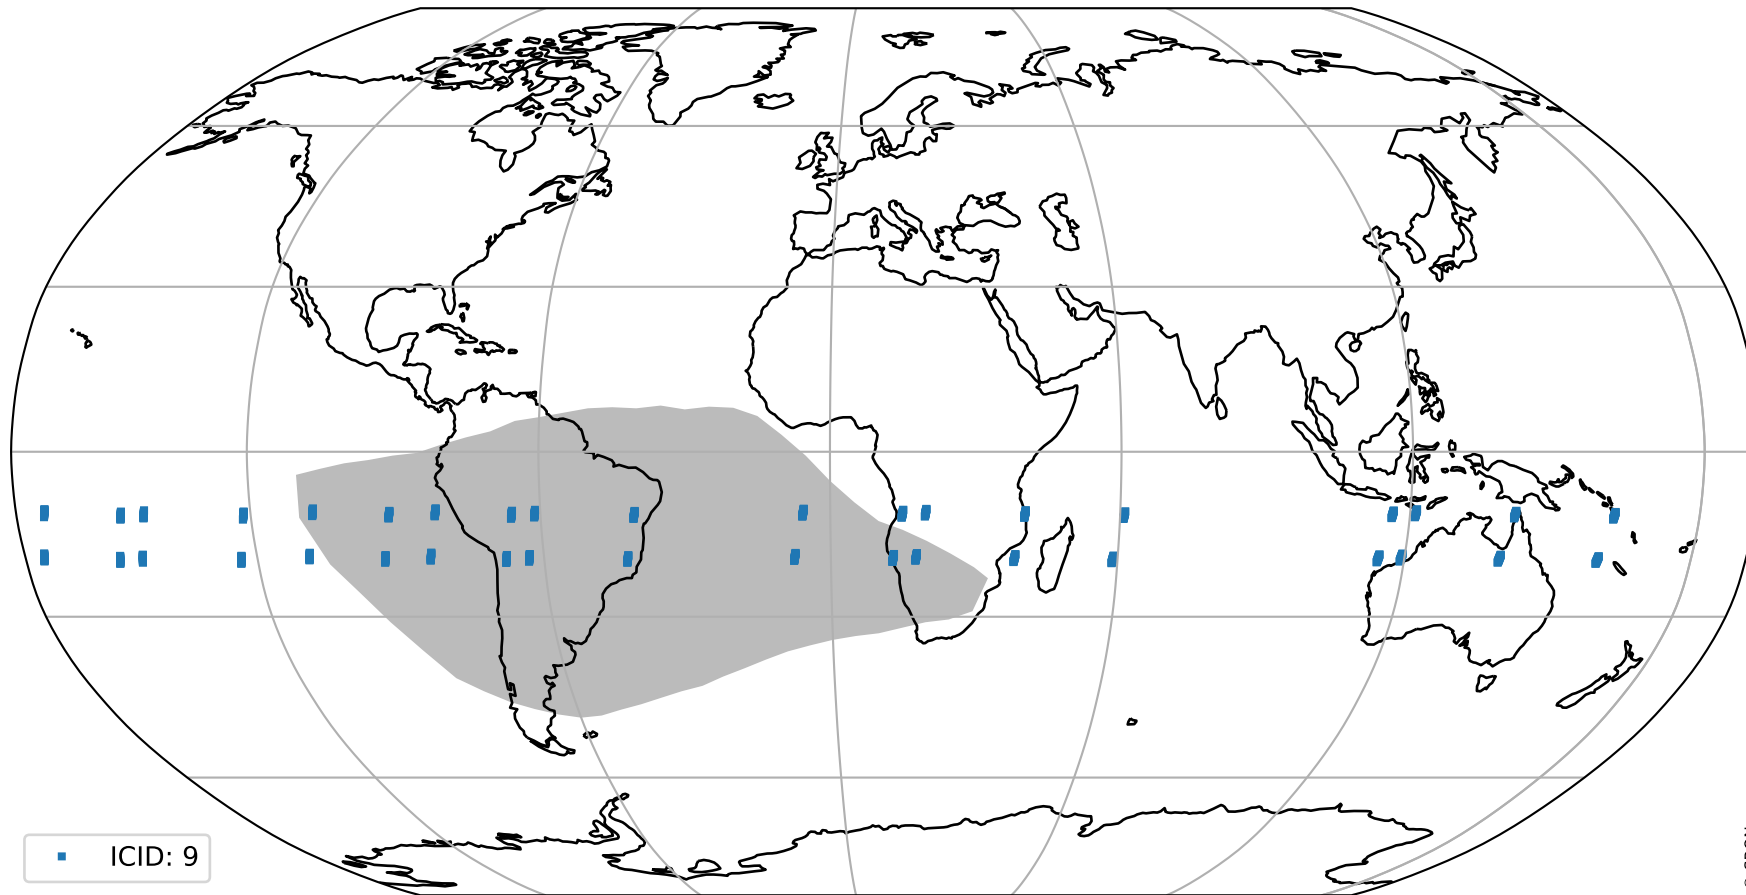

orbits : 19 in [3997, 4042]
coverage : 2018-07-22 / 2018-07-25
bad (quality < 0.8) : 2418
worst (quality < 0.1) : 231
created : 2023-08-22T07:45:27

pixel-quality map (noise average)

Tropomi SWIR pixel quality (official)

orbits : 19 in [3997, 4042]
coverage : 2018-07-22 / 2018-07-25
to good : 350
good to bad : 660
to worst : 101
created : 2023-08-22T07:45:27

total quality compared with SWIR pixel-quality CKD

Tropomi SWIR pixel quality (official)

orbits : 19 in [3997, 4042]
coverage : 2018-07-22 / 2018-07-25
created : 2023-08-22T07:45:27

Histograms of pixel-quality

Tropomi SWIR pixel quality (official) ground-tracks of Sentinel-5P

orbits : 19 in [3997, 4042]
coverage : 2018-07-22 / 2018-07-25
created : 2023-08-22T07:45:27

Tropomi SWIR pixel quality (official)

orbits : [2827, 4042]
coverage : 2018-04-30 / 2018-07-25
created : 2023-08-22T07:45:28

trend of pixel quality & temperatures