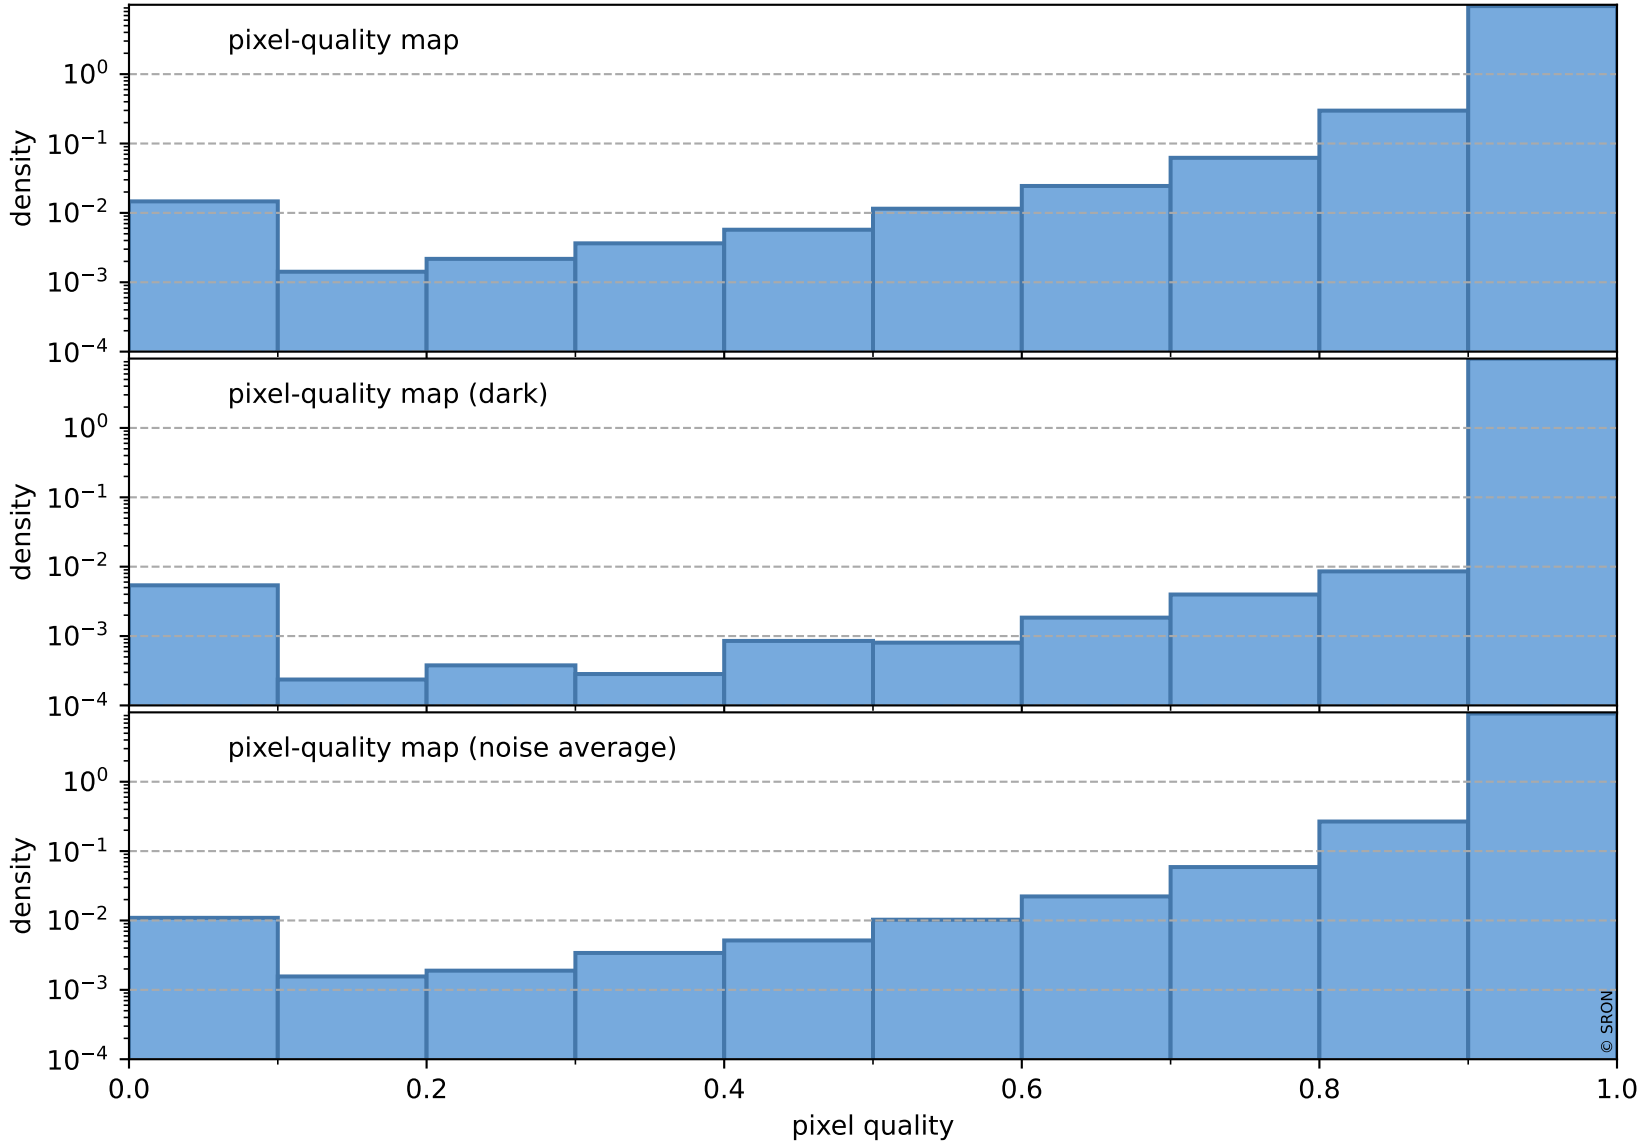

orbits : 19 in [3997, 4042]
coverage : 2018-07-22 / 2018-07-25
to good : 350
good to bad : 660
to worst : 101
created : 2023-08-22T07:45:27

total quality compared with SWIR pixel-quality CKD

Tropomi SWIR pixel quality (official)

orbits : 19 in [3997, 4042]
coverage : 2018-07-22 / 2018-07-25
created : 2023-08-22T07:45:27

Histograms of pixel-quality

Tropomi SWIR pixel quality (official) ground-tracks of Sentinel-5P

orbits : 19 in [3997, 4042]
coverage : 2018-07-22 / 2018-07-25
created : 2023-08-22T07:45:27

Tropomi SWIR pixel quality (official)

orbits : [2827, 4042]
coverage : 2018-04-30 / 2018-07-25
created : 2023-08-22T07:45:28

trend of pixel quality & temperatures