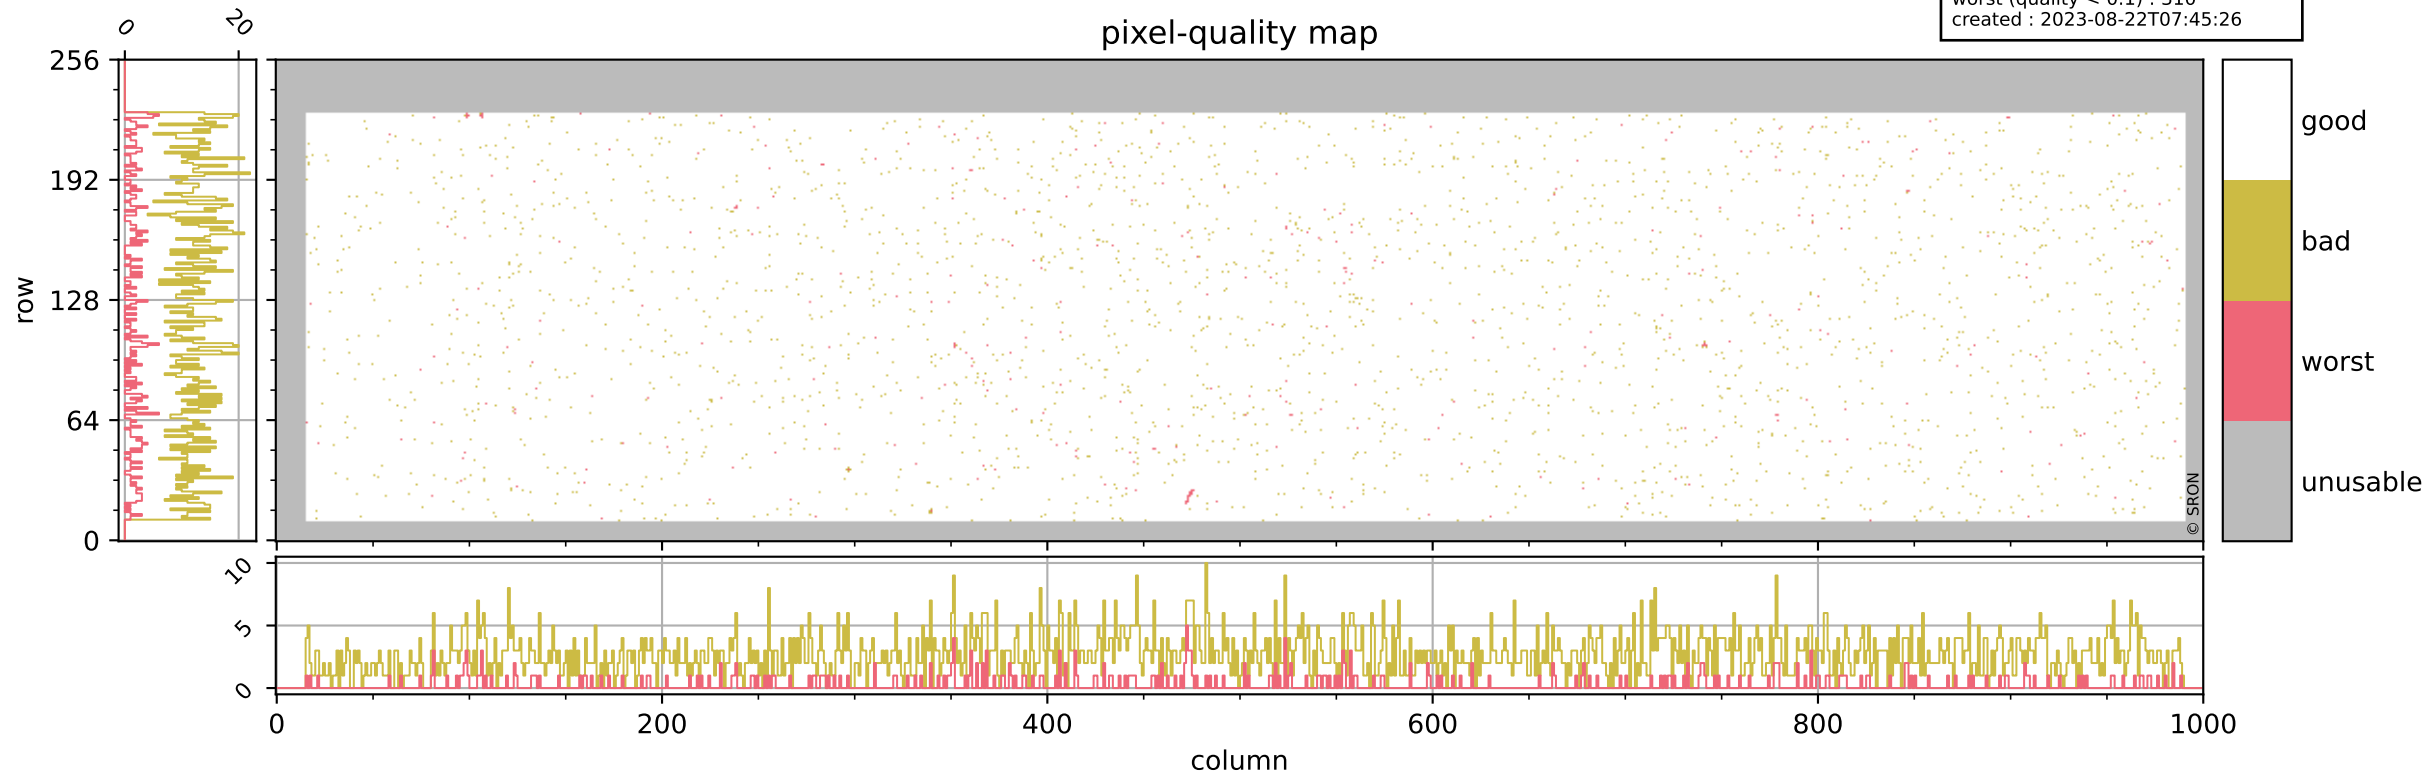

Tropomi SWIR pixel quality (official)

orbits : 19 in [3997, 4042]
coverage : 2018-07-22 / 2018-07-25
bad (quality < 0.8) : 2660
worst (quality < 0.1) : 310
created : 2023-08-22T07:45:26

pixel-quality map

Tropomi SWIR pixel quality (official)

orbits : 19 in [3997, 4042]
coverage : 2018-07-22 / 2018-07-25
bad (quality < 0.8) : 291
worst (quality < 0.1) : 114
created : 2023-08-22T07:45:26

Tropomi SWIR pixel quality (official)

orbits : 19 in [3997, 4042]
coverage : 2018-07-22 / 2018-07-25
bad (quality < 0.8) : 2418
worst (quality < 0.1) : 231
created : 2023-08-22T07:45:27

pixel-quality map (noise average)

Tropomi SWIR pixel quality (official)

orbits : 19 in [3997, 4042]
coverage : 2018-07-22 / 2018-07-25
created : 2023-08-22T07:45:27

Histograms of pixel-quality

Tropomi SWIR pixel quality (official) ground-tracks of Sentinel-5P

orbits : 19 in [3997, 4042]
coverage : 2018-07-22 / 2018-07-25
created : 2023-08-22T07:45:27