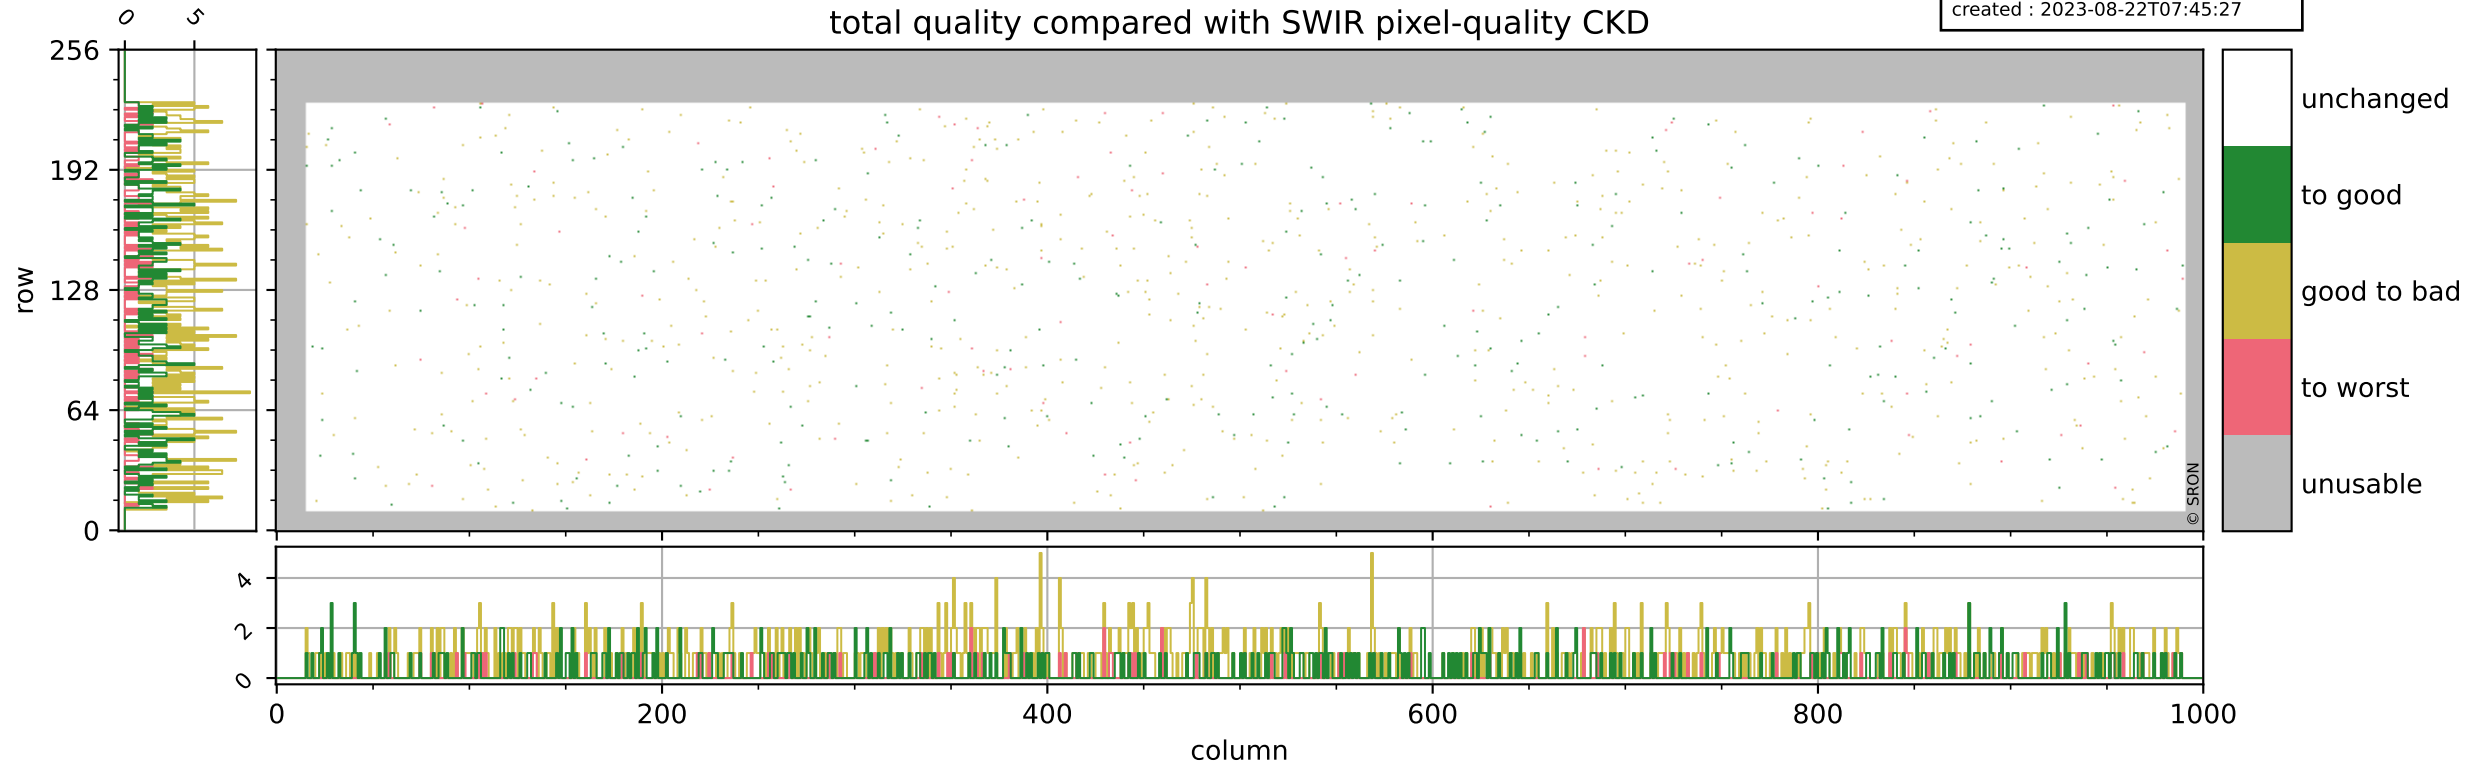

Tropomi SWIR pixel quality (official)

orbits : 19 in [3997, 4042]
coverage : 2018-07-22 / 2018-07-25
bad (quality < 0.8) : 291
worst (quality < 0.1) : 114
created : 2023-08-22T07:45:26

Tropomi SWIR pixel quality (official)

orbits : 19 in [3997, 4042]
coverage : 2018-07-22 / 2018-07-25
bad (quality < 0.8) : 2418
worst (quality < 0.1) : 231
created : 2023-08-22T07:45:27

pixel-quality map (noise average)

Tropomi SWIR pixel quality (official)

orbits : 19 in [3997, 4042]
coverage : 2018-07-22 / 2018-07-25
to good : 350
good to bad : 660
to worst : 101
created : 2023-08-22T07:45:27

total quality compared with SWIR pixel-quality CKD

Tropomi SWIR pixel quality (official)

orbits : 19 in [3997, 4042]
coverage : 2018-07-22 / 2018-07-25
created : 2023-08-22T07:45:27

Histograms of pixel-quality

Tropomi SWIR pixel quality (official) ground-tracks of Sentinel-5P

orbits : 19 in [3997, 4042]
coverage : 2018-07-22 / 2018-07-25
created : 2023-08-22T07:45:27