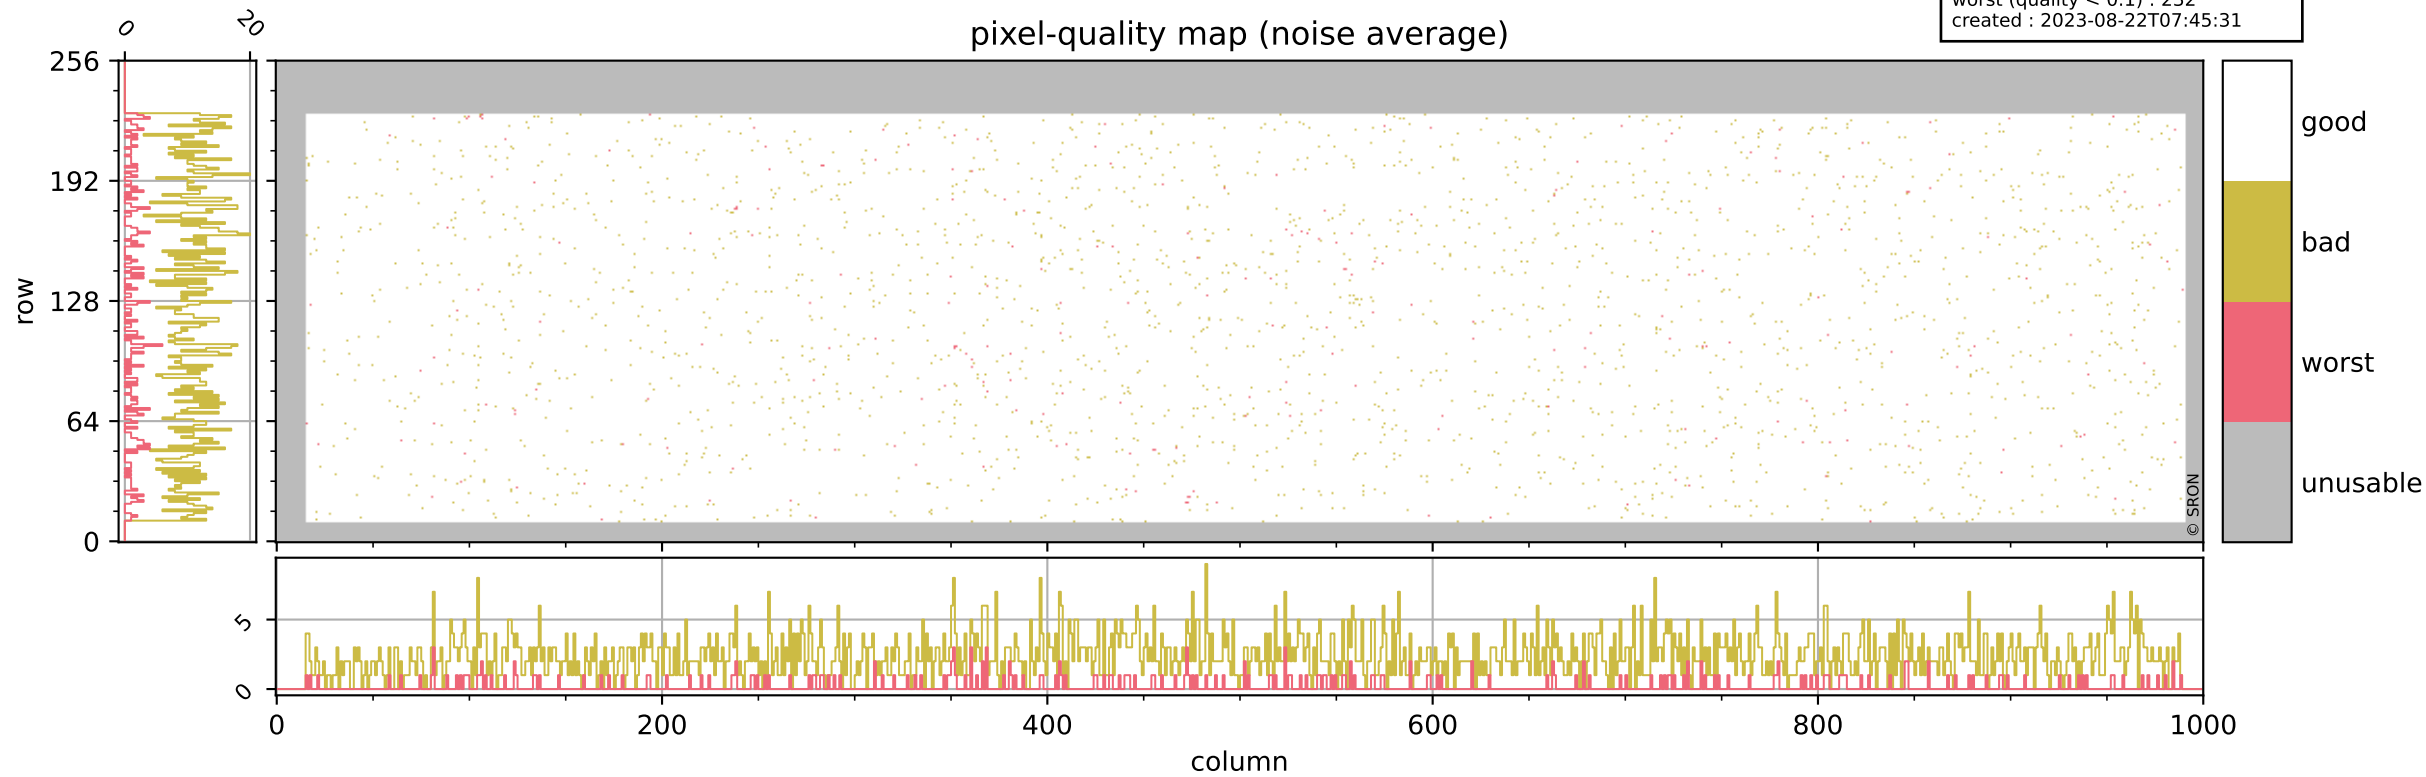

Tropomi SWIR pixel quality (official)

orbits : 19 in [4027, 4072]
coverage : 2018-07-24 / 2018-07-27
bad (quality < 0.8) : 2631
worst (quality < 0.1) : 311
created : 2023-08-22T07:45:30

pixel-quality map

Tropomi SWIR pixel quality (official)

orbits : 19 in [4027, 4072]
coverage : 2018-07-24 / 2018-07-27
bad (quality < 0.8) : 289
worst (quality < 0.1) : 112
created : 2023-08-22T07:45:31

Tropomi SWIR pixel quality (official)

orbits : 19 in [4027, 4072]
coverage : 2018-07-24 / 2018-07-27
bad (quality < 0.8) : 2381
worst (quality < 0.1) : 232
created : 2023-08-22T07:45:31

Tropomi SWIR pixel quality (official)

orbits : 19 in [4027, 4072]
coverage : 2018-07-24 / 2018-07-27
to good : 363
good to bad : 648
to worst : 102
created : 2023-08-22T07:45:31

Tropomi SWIR pixel quality (official) ground-tracks of Sentinel-5P

orbits : 19 in [4027, 4072]
coverage : 2018-07-24 / 2018-07-27
created : 2023-08-22T07:45:32

Tropomi SWIR pixel quality (official)

orbits : [2827, 4072]
coverage : 2018-04-30 / 2018-07-27
created : 2023-08-22T07:45:32