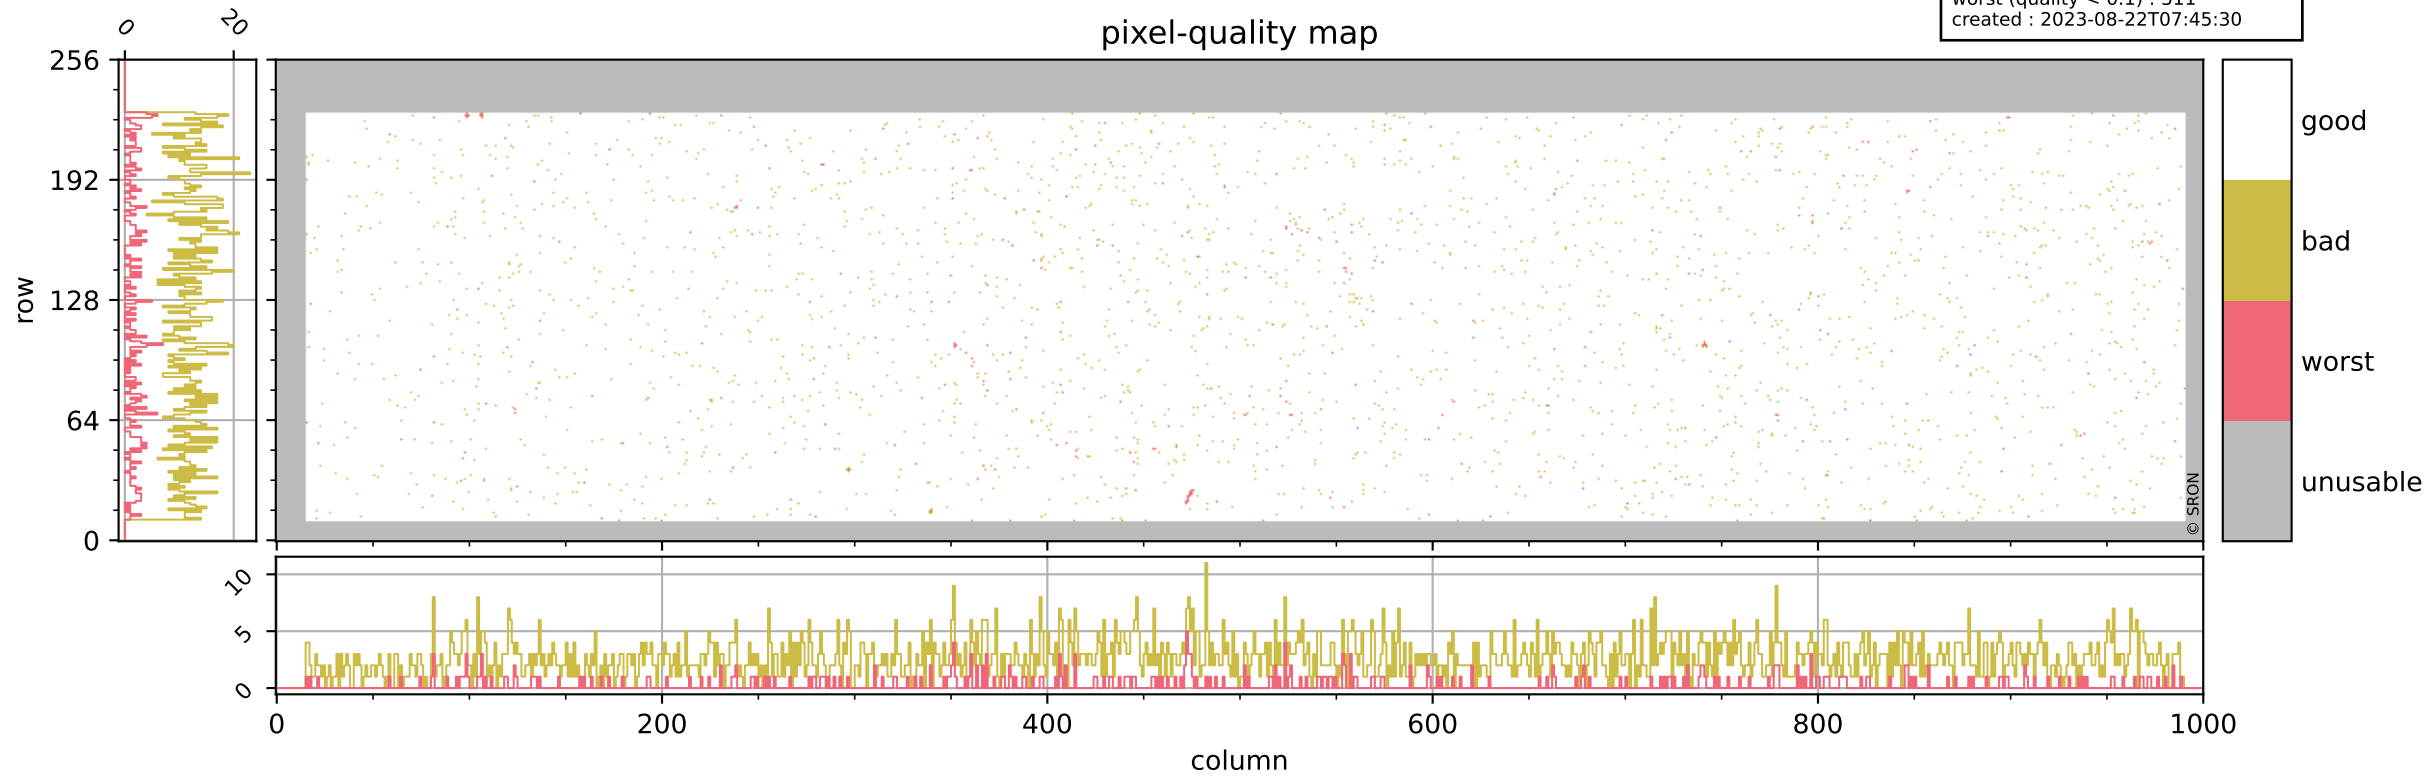

Tropomi SWIR pixel quality (official)

orbits : 19 in [4027, 4072]
coverage : 2018-07-24 / 2018-07-27
bad (quality < 0.8) : 2631
worst (quality < 0.1) : 311
created : 2023-08-22T07:45:30

pixel-quality map

Tropomi SWIR pixel quality (official)

orbits : 19 in [4027, 4072]
coverage : 2018-07-24 / 2018-07-27
bad (quality < 0.8) : 289
worst (quality < 0.1) : 112
created : 2023-08-22T07:45:31

Tropomi SWIR pixel quality (official)

orbits : 19 in [4027, 4072]
coverage : 2018-07-24 / 2018-07-27
bad (quality < 0.8) : 2381
worst (quality < 0.1) : 232
created : 2023-08-22T07:45:31

Tropomi SWIR pixel quality (official)

orbits : 19 in [4027, 4072]
coverage : 2018-07-24 / 2018-07-27
to good : 363
good to bad : 648
to worst : 102
created : 2023-08-22T07:45:31

Tropomi SWIR pixel quality (official) ground-tracks of Sentinel-5P

orbits : 19 in [4027, 4072]
coverage : 2018-07-24 / 2018-07-27
created : 2023-08-22T07:45:32

Tropomi SWIR pixel quality (official)

orbits : [2827, 4072]
coverage : 2018-04-30 / 2018-07-27
created : 2023-08-22T07:45:32