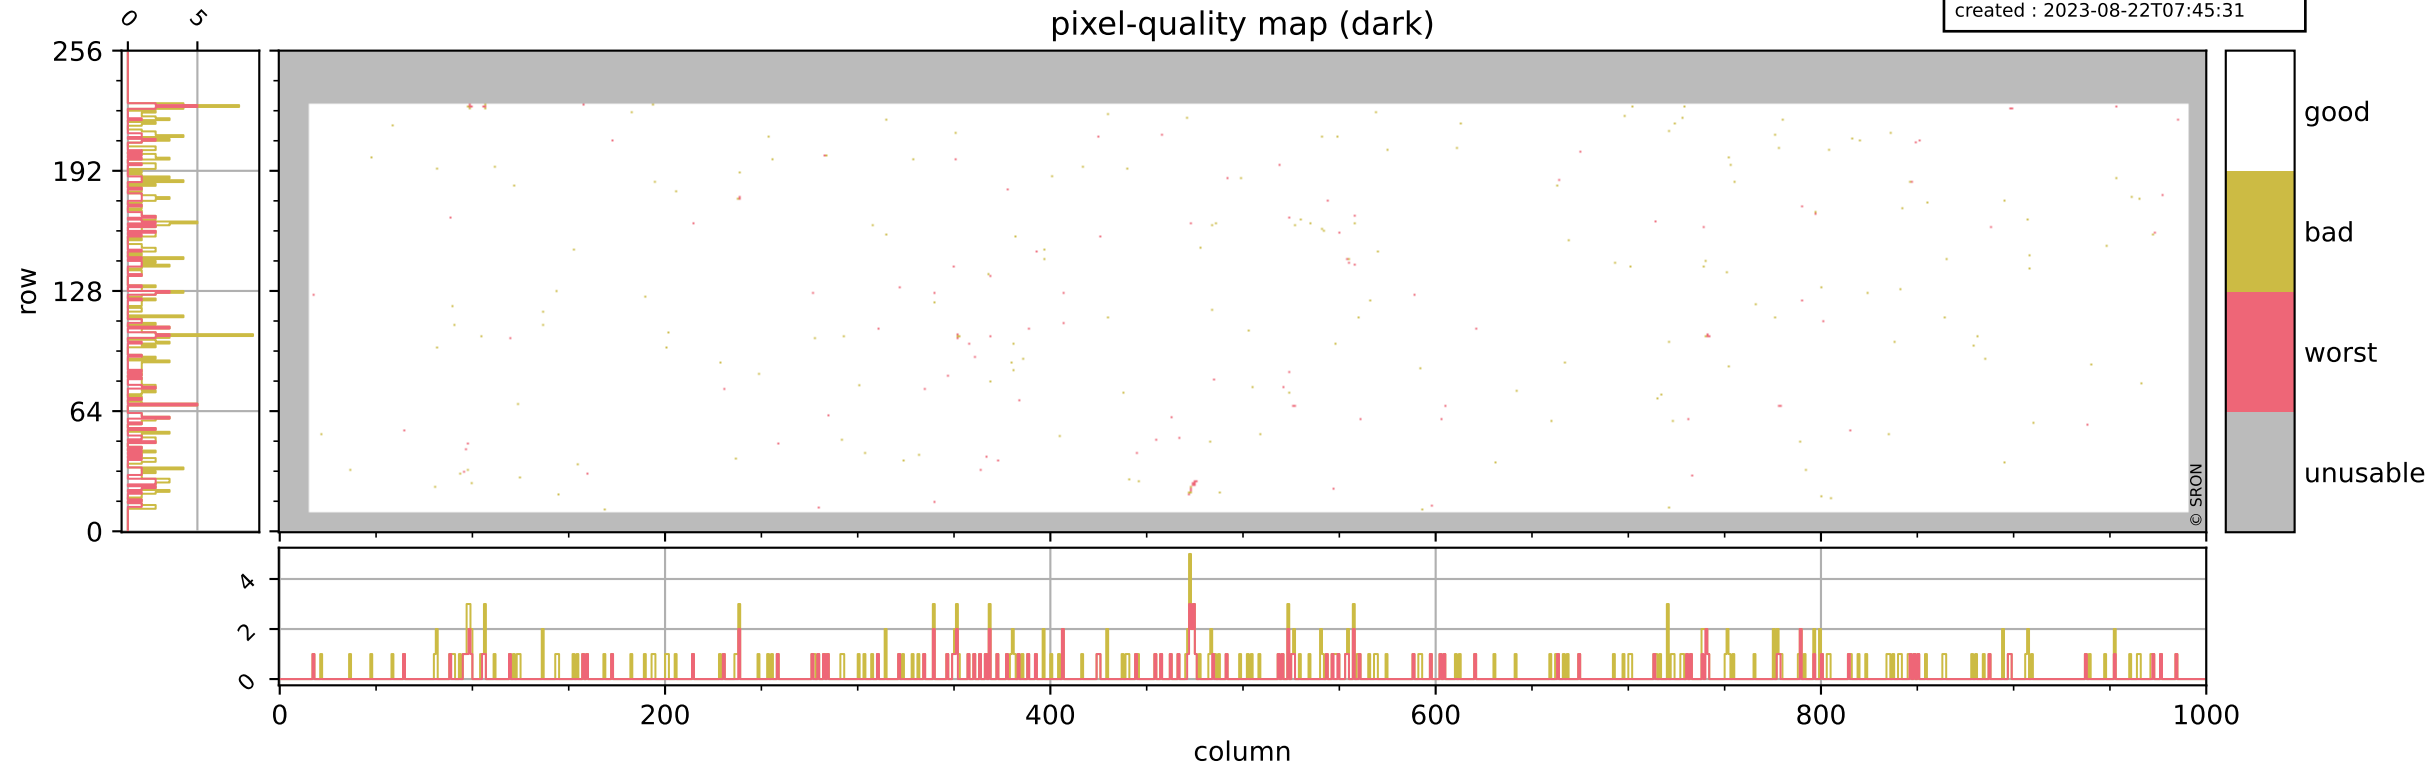

Tropomi SWIR pixel quality (official)

orbits : 19 in [4027, 4072]
coverage : 2018-07-24 / 2018-07-27
bad (quality < 0.8) : 2631
worst (quality < 0.1) : 311
created : 2023-08-22T07:45:30

pixel-quality map

Tropomi SWIR pixel quality (official)

orbits : 19 in [4027, 4072]
coverage : 2018-07-24 / 2018-07-27
bad (quality < 0.8) : 289
worst (quality < 0.1) : 112
created : 2023-08-22T07:45:31

Tropomi SWIR pixel quality (official)

orbits : 19 in [4027, 4072]
coverage : 2018-07-24 / 2018-07-27
bad (quality < 0.8) : 2381
worst (quality < 0.1) : 232
created : 2023-08-22T07:45:31

Tropomi SWIR pixel quality (official)

orbits : 19 in [4027, 4072]
coverage : 2018-07-24 / 2018-07-27
to good : 363
good to bad : 648
to worst : 102
created : 2023-08-22T07:45:31

Tropomi SWIR pixel quality (official) ground-tracks of Sentinel-5P

orbits : 19 in [4027, 4072]
coverage : 2018-07-24 / 2018-07-27
created : 2023-08-22T07:45:32

Tropomi SWIR pixel quality (official)

orbits : [2827, 4072]
coverage : 2018-04-30 / 2018-07-27
created : 2023-08-22T07:45:32