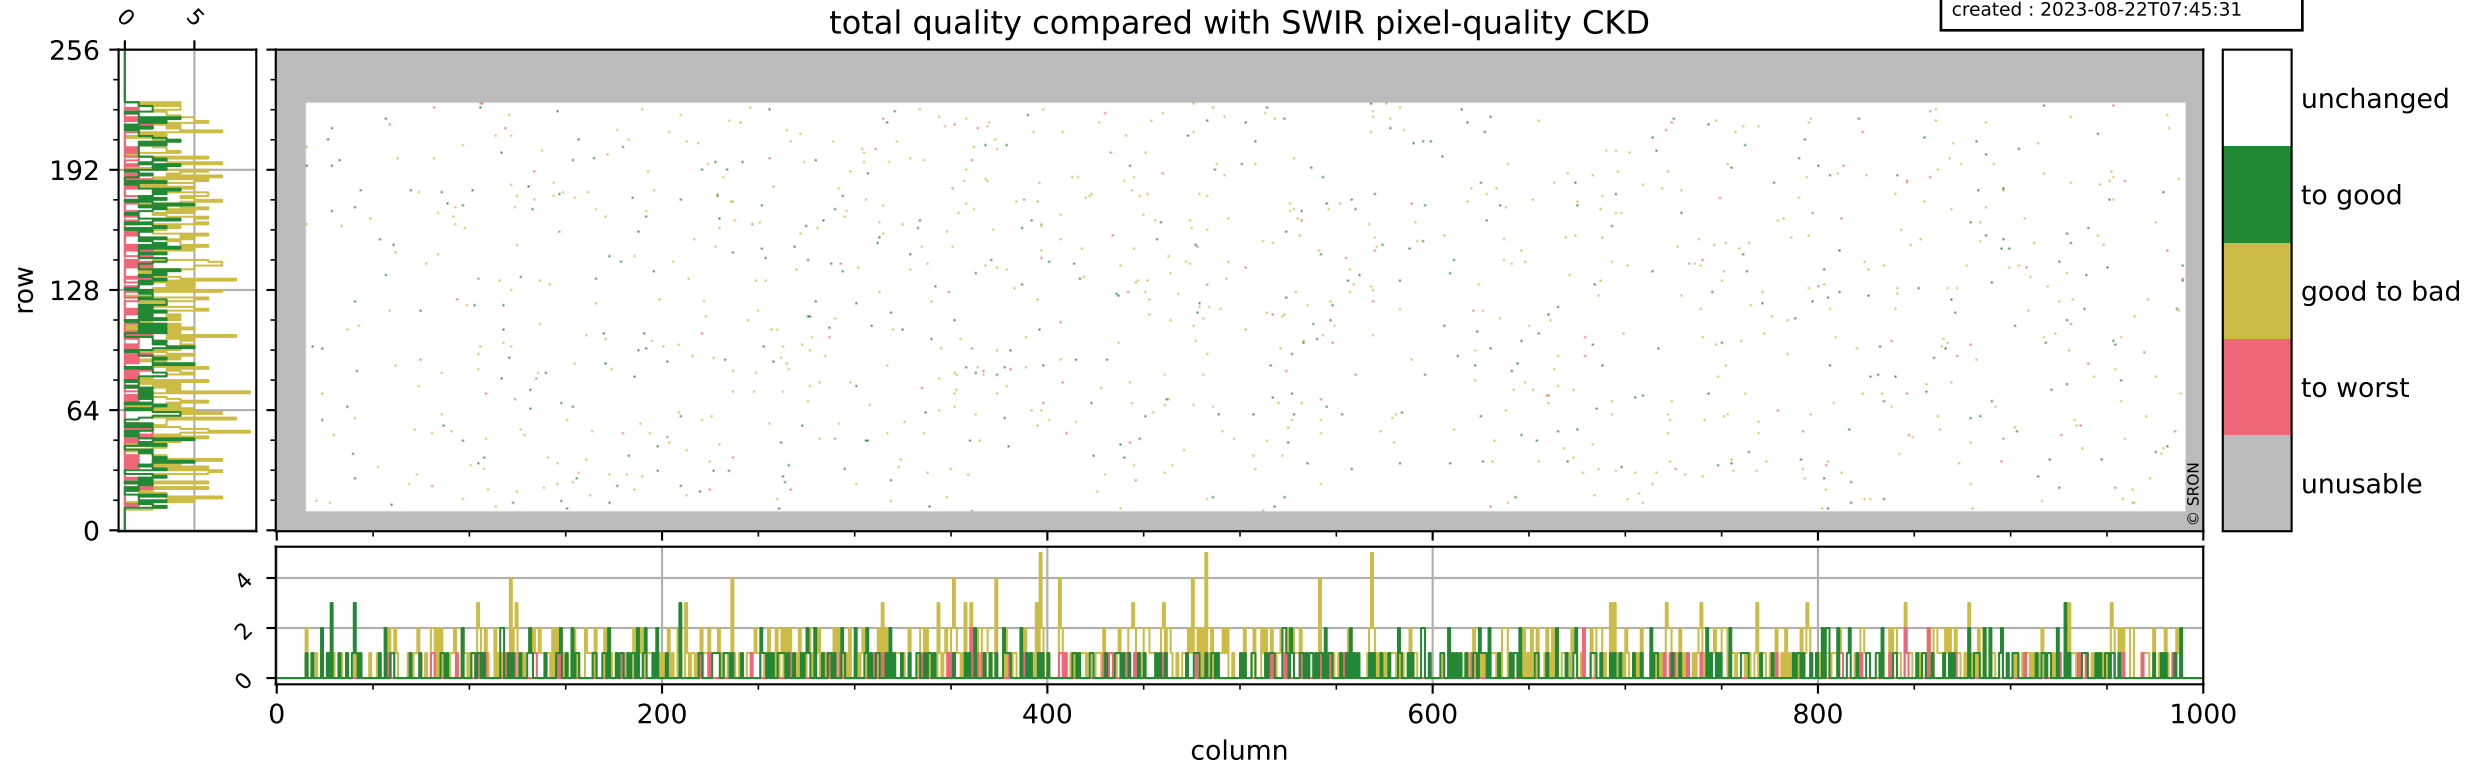

Tropomi SWIR pixel quality (official)

orbits : 19 in [4027, 4072]
coverage : 2018-07-24 / 2018-07-27
bad (quality < 0.8) : 289
worst (quality < 0.1) : 112
created : 2023-08-22T07:45:31

Tropomi SWIR pixel quality (official)

orbits : 19 in [4027, 4072]
coverage : 2018-07-24 / 2018-07-27
bad (quality < 0.8) : 2381
worst (quality < 0.1) : 232
created : 2023-08-22T07:45:31

Tropomi SWIR pixel quality (official)

orbits : 19 in [4027, 4072]
coverage : 2018-07-24 / 2018-07-27
to good : 363
good to bad : 648
to worst : 102
created : 2023-08-22T07:45:31

total quality compared with SWIR pixel-quality CKD

Tropomi SWIR pixel quality (official)

orbits : 19 in [4027, 4072]
coverage : 2018-07-24 / 2018-07-27
created : 2023-08-22T07:45:31

Histograms of pixel-quality

Tropomi SWIR pixel quality (official) ground-tracks of Sentinel-5P

orbits : 19 in [4027, 4072]
coverage : 2018-07-24 / 2018-07-27
created : 2023-08-22T07:45:32

Tropomi SWIR pixel quality (official)

orbits : [2827, 4072]
coverage : 2018-04-30 / 2018-07-27
created : 2023-08-22T07:45:32