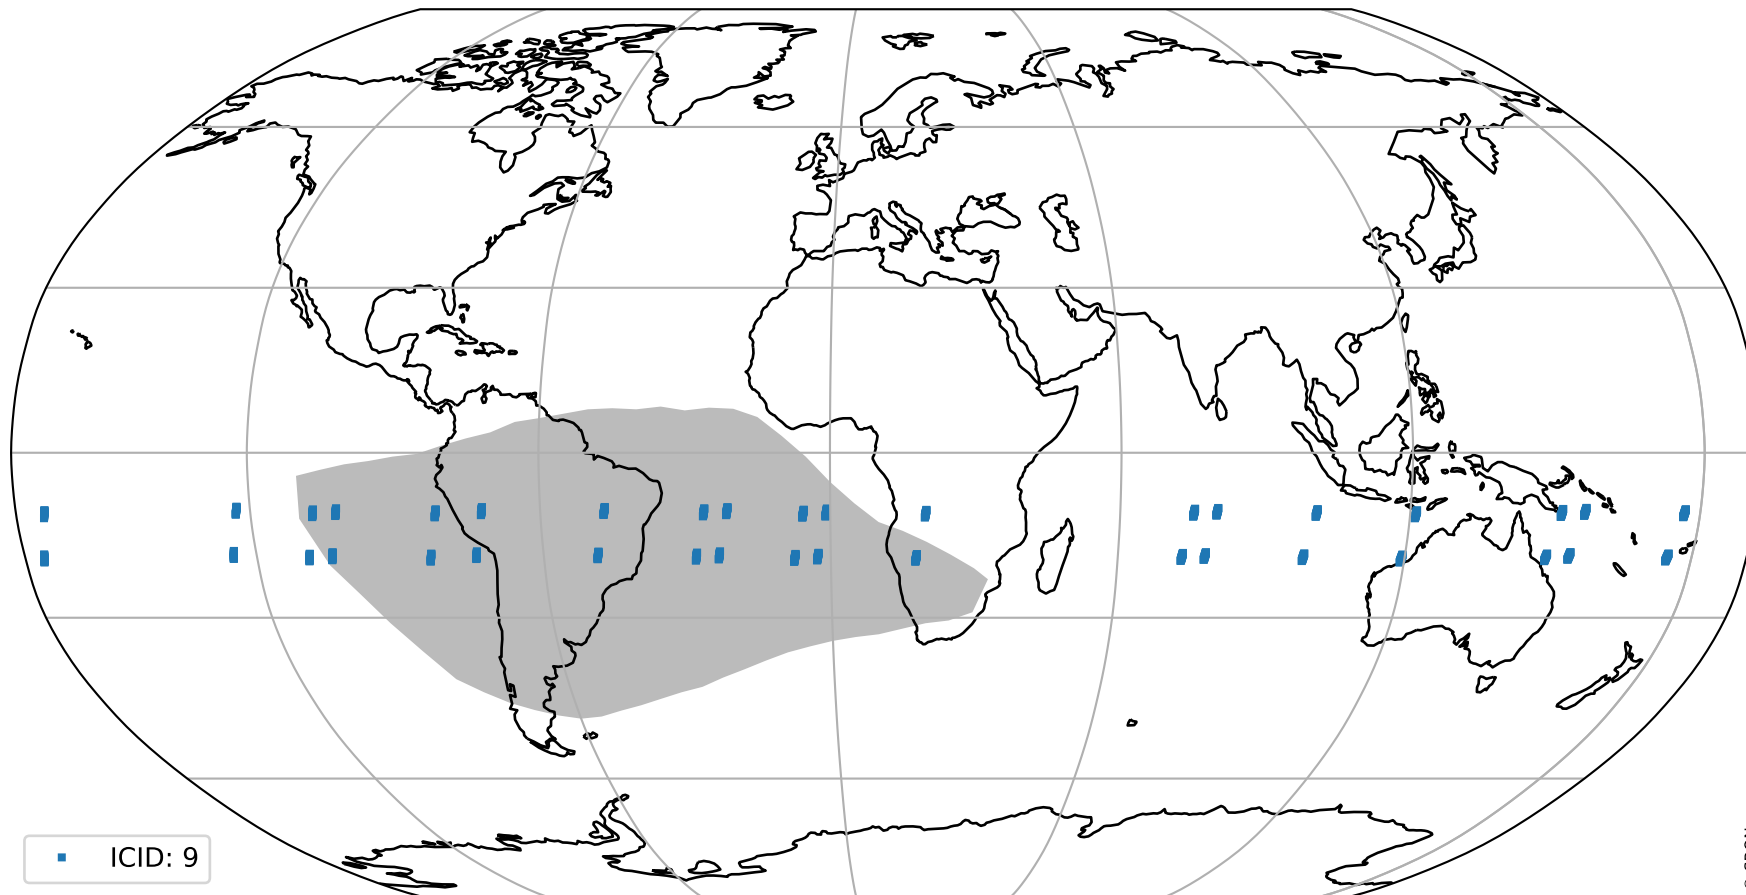

orbits : 19 in [4027, 4072]
coverage : 2018-07-24 / 2018-07-27
bad (quality < 0.8) : 2381
worst (quality < 0.1) : 232
created : 2023-08-22T07:45:31

Tropomi SWIR pixel quality (official)

orbits : 19 in [4027, 4072]
coverage : 2018-07-24 / 2018-07-27
to good : 363
good to bad : 648
to worst : 102
created : 2023-08-22T07:45:31

total quality compared with SWIR pixel-quality CKD

Tropomi SWIR pixel quality (official)

orbits : 19 in [4027, 4072]
coverage : 2018-07-24 / 2018-07-27
created : 2023-08-22T07:45:31

Histograms of pixel-quality

Tropomi SWIR pixel quality (official) ground-tracks of Sentinel-5P

orbits : 19 in [4027, 4072]
coverage : 2018-07-24 / 2018-07-27
created : 2023-08-22T07:45:32

Tropomi SWIR pixel quality (official)

orbits : [2827, 4072]
coverage : 2018-04-30 / 2018-07-27
created : 2023-08-22T07:45:32