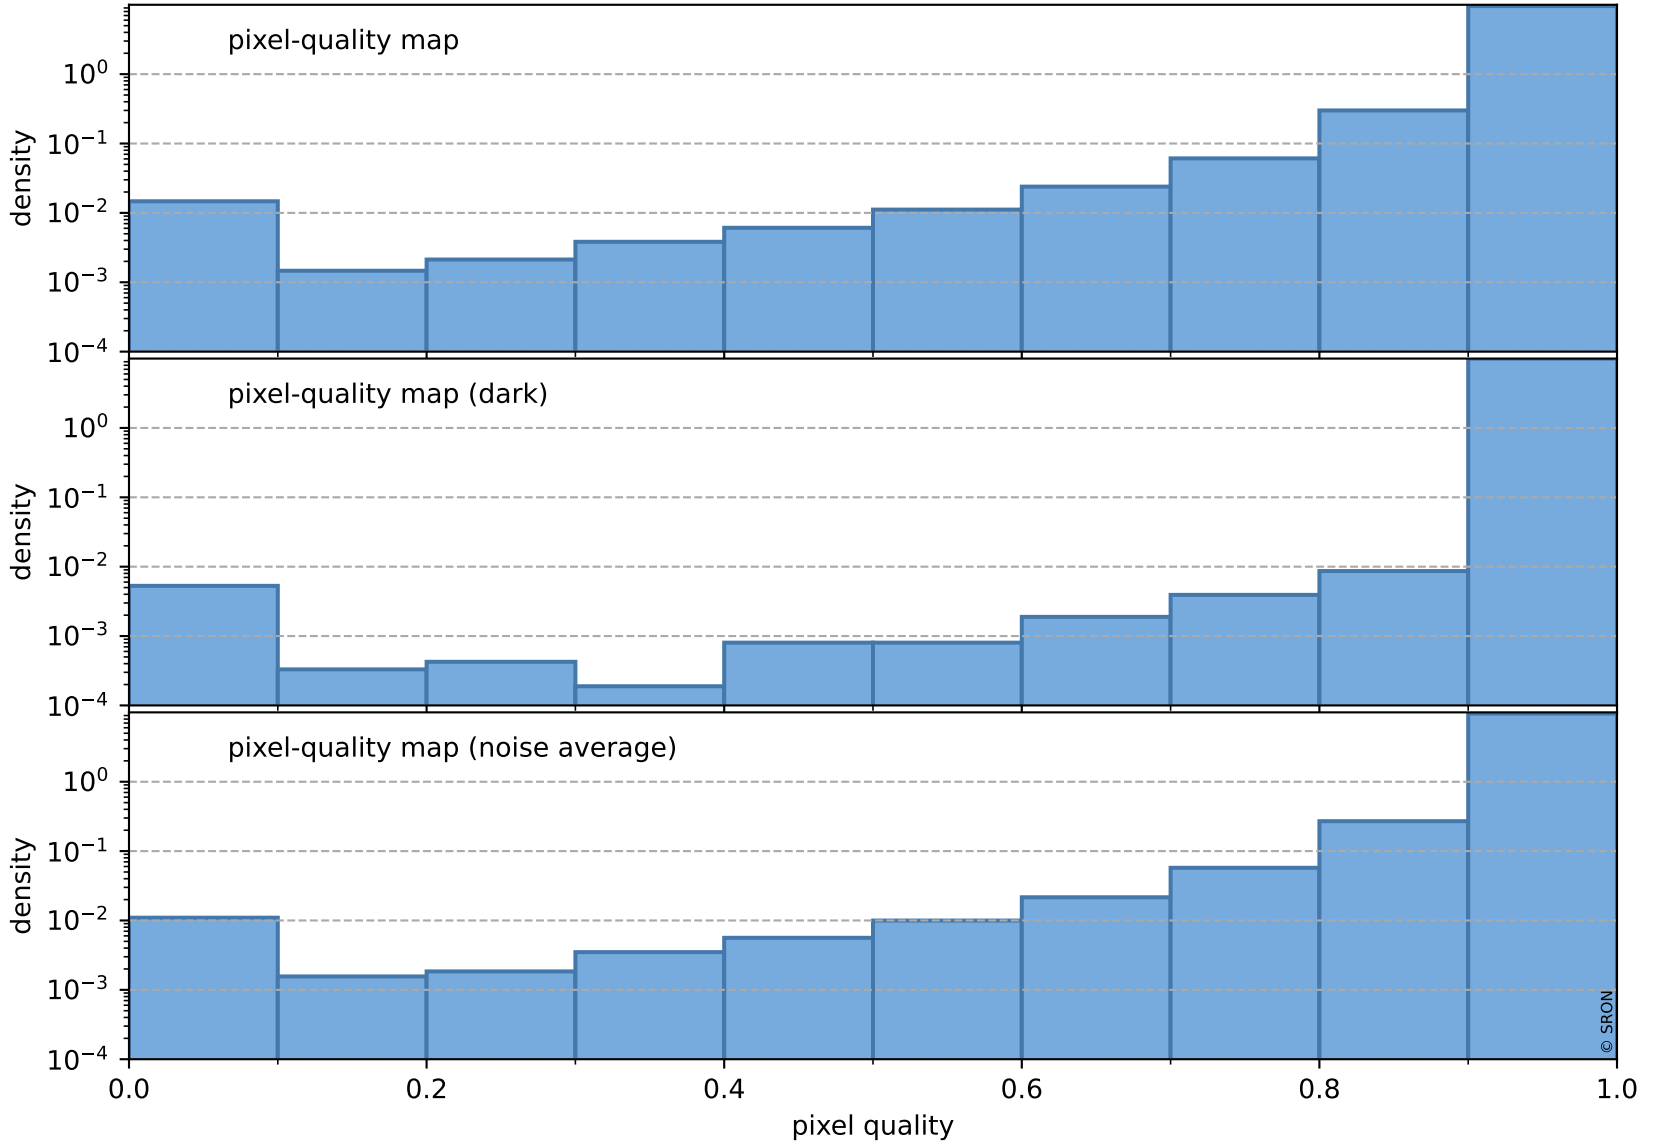

Tropomi SWIR pixel quality (official)

orbits : 19 in [4027, 4072]
coverage : 2018-07-24 / 2018-07-27
bad (quality < 0.8) : 289
worst (quality < 0.1) : 112
created : 2023-08-22T07:45:31

Tropomi SWIR pixel quality (official)

orbits : 19 in [4027, 4072]
coverage : 2018-07-24 / 2018-07-27
bad (quality < 0.8) : 2381
worst (quality < 0.1) : 232
created : 2023-08-22T07:45:31

Tropomi SWIR pixel quality (official)

orbits : 19 in [4027, 4072]
coverage : 2018-07-24 / 2018-07-27
to good : 363
good to bad : 648
to worst : 102
created : 2023-08-22T07:45:31

total quality compared with SWIR pixel-quality CKD

Tropomi SWIR pixel quality (official)

orbits : 19 in [4027, 4072]
coverage : 2018-07-24 / 2018-07-27
created : 2023-08-22T07:45:31

Histograms of pixel-quality

Tropomi SWIR pixel quality (official) ground-tracks of Sentinel-5P

orbits : 19 in [4027, 4072]
coverage : 2018-07-24 / 2018-07-27
created : 2023-08-22T07:45:32

Tropomi SWIR pixel quality (official)

orbits : [2827, 4072]
coverage : 2018-04-30 / 2018-07-27
created : 2023-08-22T07:45:32