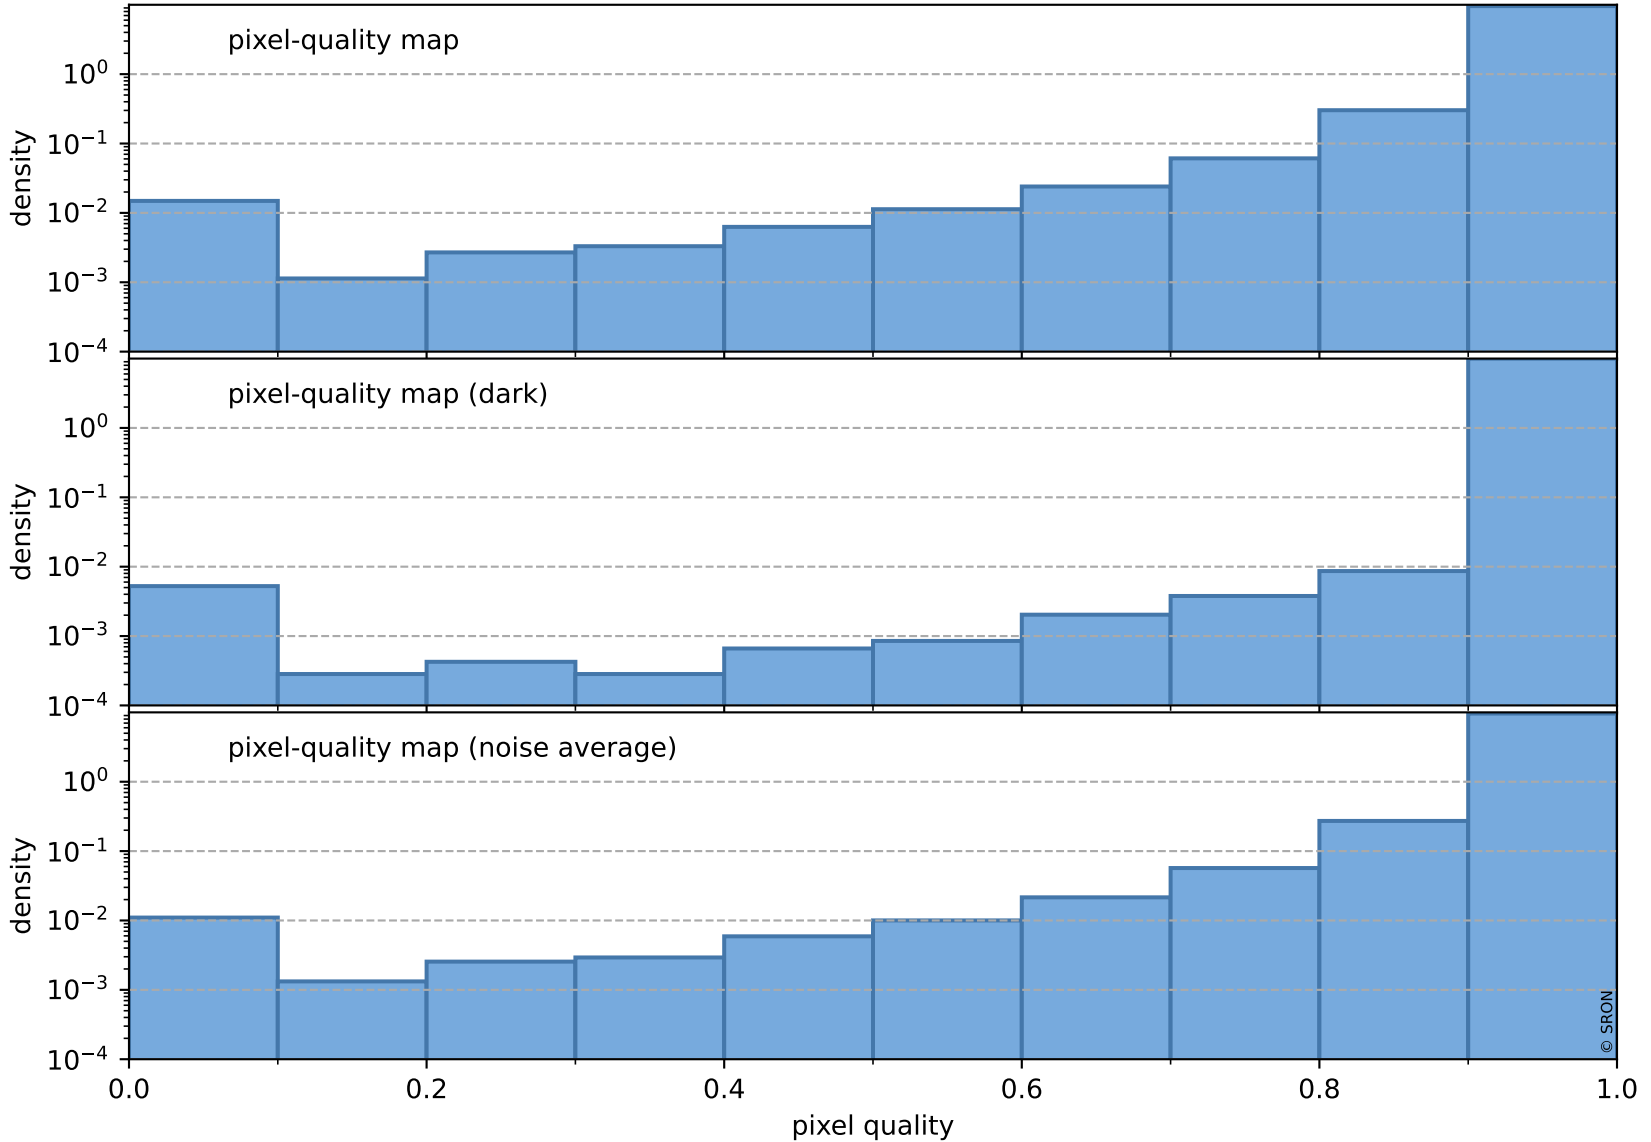

orbits : 19 in [4057, 4102]
coverage : 2018-07-26 / 2018-07-29
to good : 354
good to bad : 642
to worst : 106
created : 2023-08-22T07:45:35

total quality compared with SWIR pixel-quality CKD

Tropomi SWIR pixel quality (official)

orbits : 19 in [4057, 4102]
coverage : 2018-07-26 / 2018-07-29
created : 2023-08-22T07:45:35

Histograms of pixel-quality

Tropomi SWIR pixel quality (official) ground-tracks of Sentinel-5P

orbits : 19 in [4057, 4102]
coverage : 2018-07-26 / 2018-07-29
created : 2023-08-22T07:45:36

Tropomi SWIR pixel quality (official)

orbits : [2827, 4102]
coverage : 2018-04-30 / 2018-07-29
created : 2023-08-22T07:45:36

trend of pixel quality & temperatures