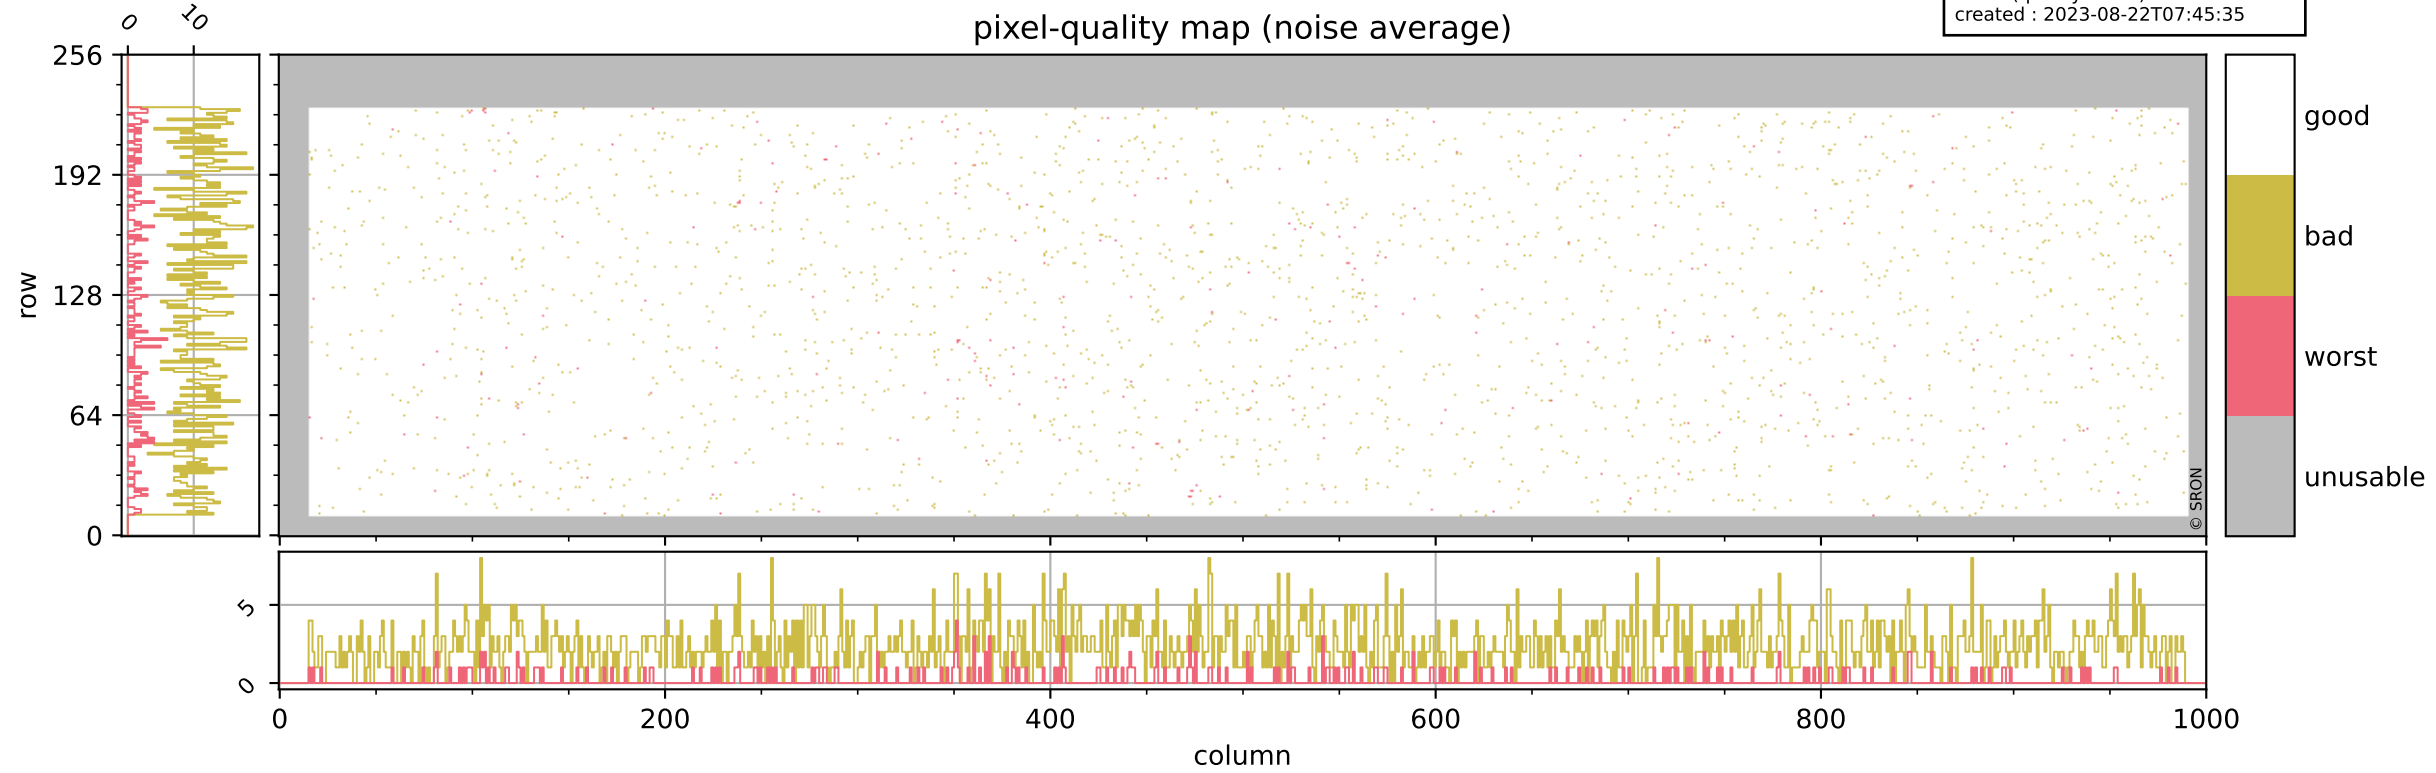

Tropomi SWIR pixel quality (official)

orbits : 19 in [4057, 4102]
coverage : 2018-07-26 / 2018-07-29
bad (quality < 0.8) : 287
worst (quality < 0.1) : 111
created : 2023-08-22T07:45:35

Tropomi SWIR pixel quality (official)

orbits : 19 in [4057, 4102]
coverage : 2018-07-26 / 2018-07-29
bad (quality < 0.8) : 2376
worst (quality < 0.1) : 233
created : 2023-08-22T07:45:35

pixel-quality map (noise average)

Tropomi SWIR pixel quality (official)

orbits : 19 in [4057, 4102]
coverage : 2018-07-26 / 2018-07-29
to good : 354
good to bad : 642
to worst : 106
created : 2023-08-22T07:45:35

total quality compared with SWIR pixel-quality CKD

Tropomi SWIR pixel quality (official)

orbits : 19 in [4057, 4102]
coverage : 2018-07-26 / 2018-07-29
created : 2023-08-22T07:45:35

Histograms of pixel-quality

Tropomi SWIR pixel quality (official) ground-tracks of Sentinel-5P

orbits : 19 in [4057, 4102]
coverage : 2018-07-26 / 2018-07-29
created : 2023-08-22T07:45:36