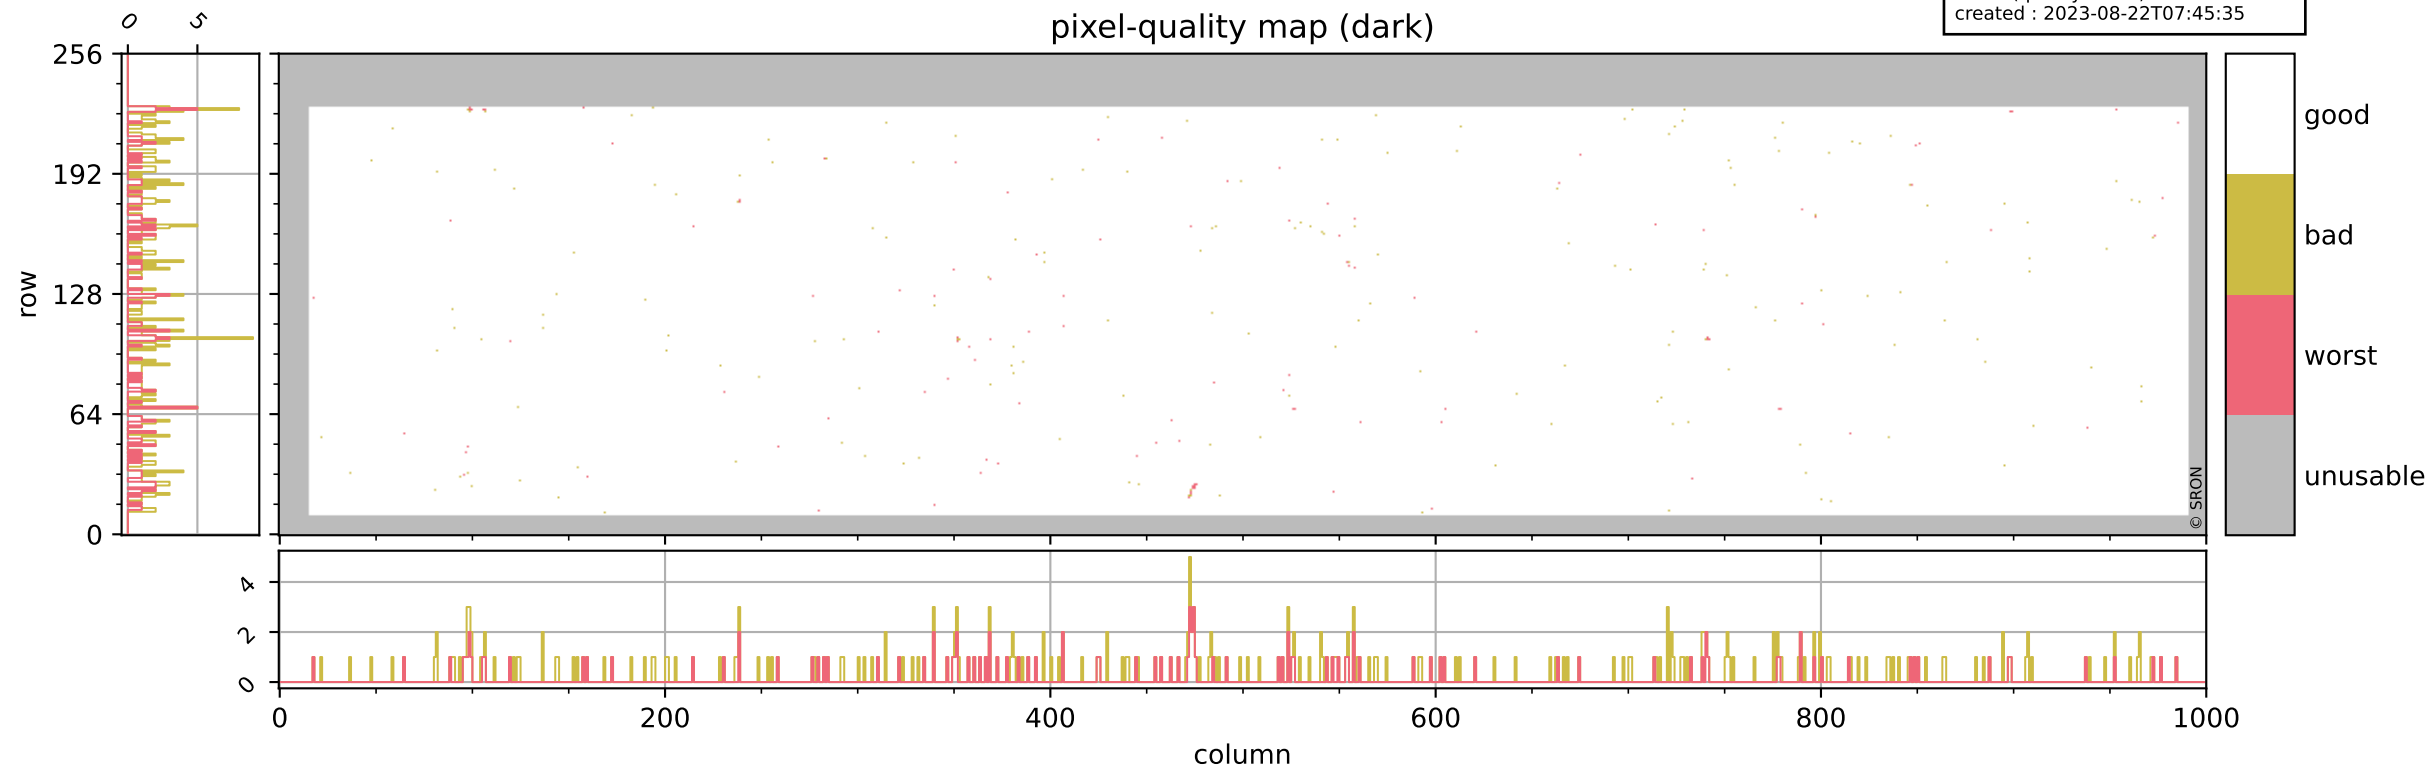

Tropomi SWIR pixel quality (official)

orbits : 19 in [4057, 4102]
coverage : 2018-07-26 / 2018-07-29
bad (quality < 0.8) : 2639
worst (quality < 0.1) : 315
created : 2023-08-22T07:45:35

pixel-quality map

Tropomi SWIR pixel quality (official)

orbits : 19 in [4057, 4102]
coverage : 2018-07-26 / 2018-07-29
bad (quality < 0.8) : 287
worst (quality < 0.1) : 111
created : 2023-08-22T07:45:35

Tropomi SWIR pixel quality (official)

orbits : 19 in [4057, 4102]
coverage : 2018-07-26 / 2018-07-29
bad (quality < 0.8) : 2376
worst (quality < 0.1) : 233
created : 2023-08-22T07:45:35

pixel-quality map (noise average)

Tropomi SWIR pixel quality (official)

orbits : 19 in [4057, 4102]
coverage : 2018-07-26 / 2018-07-29
to good : 354
good to bad : 642
to worst : 106
created : 2023-08-22T07:45:35

total quality compared with SWIR pixel-quality CKD

Tropomi SWIR pixel quality (official)