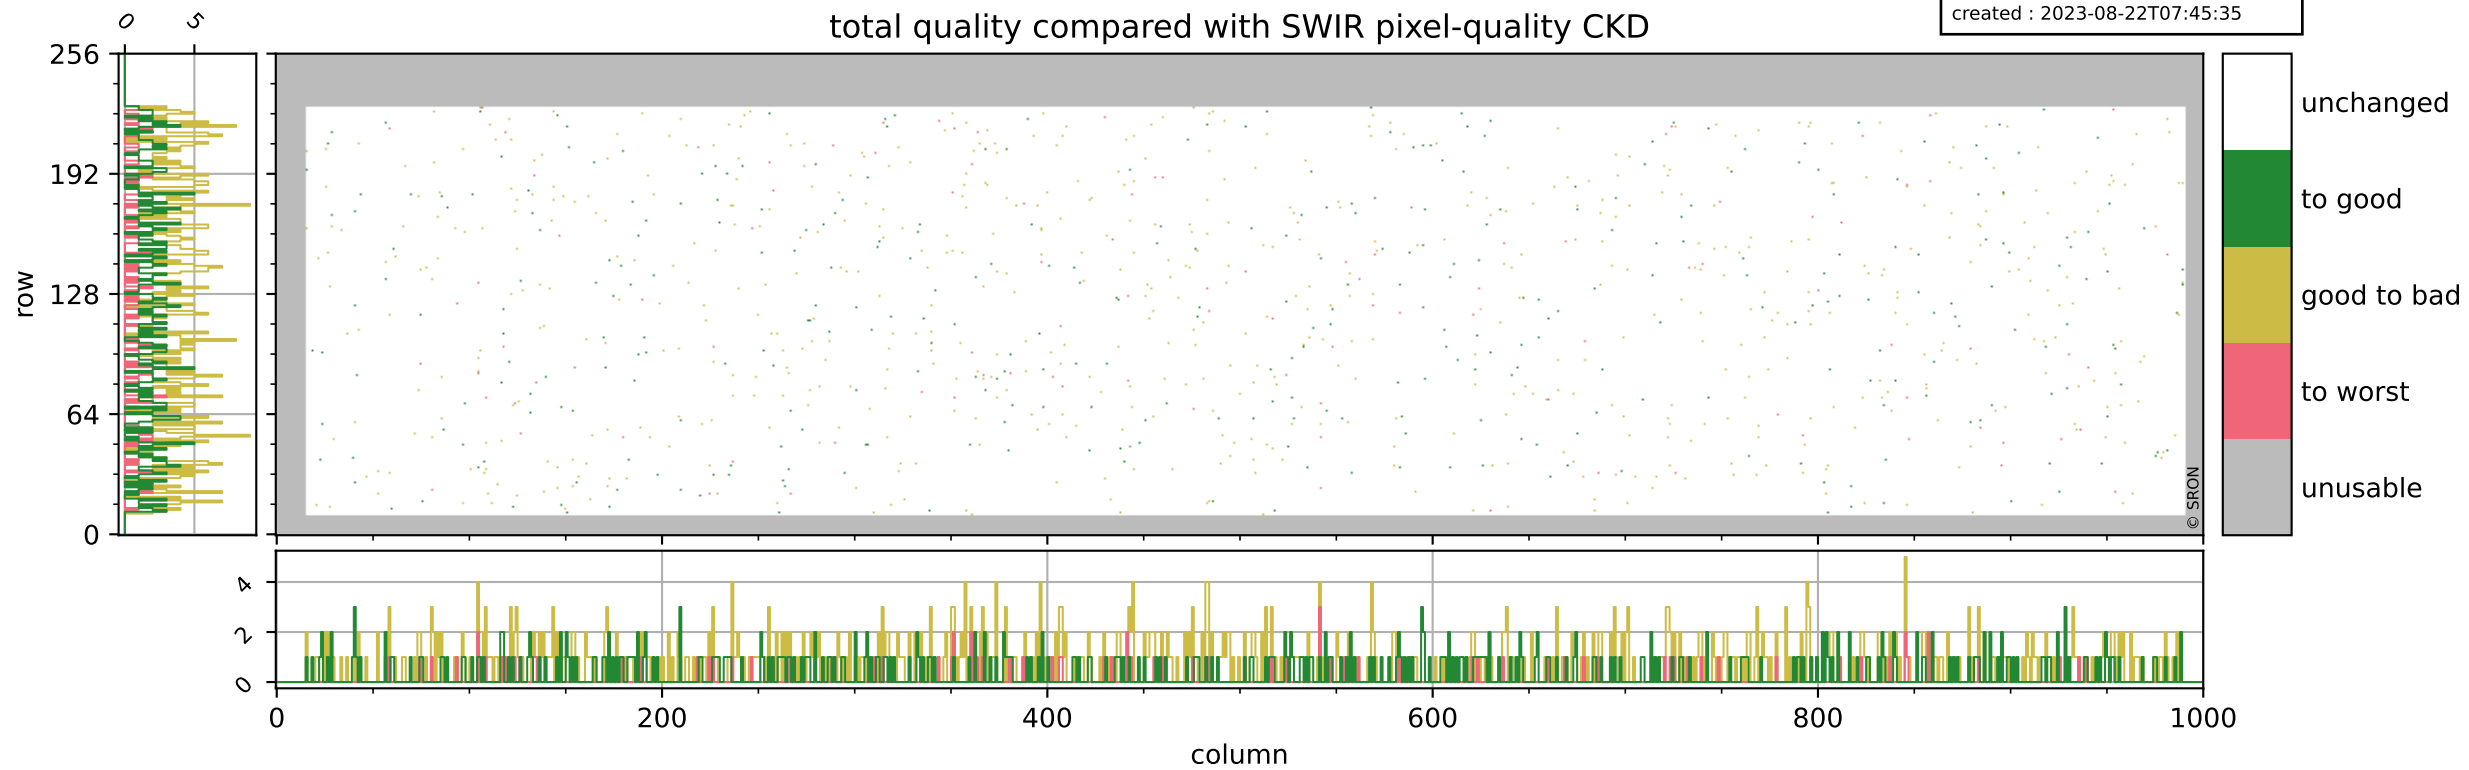

Tropomi SWIR pixel quality (official)

orbits : 19 in [4057, 4102]
coverage : 2018-07-26 / 2018-07-29
bad (quality < 0.8) : 287
worst (quality < 0.1) : 111
created : 2023-08-22T07:45:35

Tropomi SWIR pixel quality (official)

orbits : 19 in [4057, 4102]
coverage : 2018-07-26 / 2018-07-29
bad (quality < 0.8) : 2376
worst (quality < 0.1) : 233
created : 2023-08-22T07:45:35

pixel-quality map (noise average)

Tropomi SWIR pixel quality (official)

orbits : 19 in [4057, 4102]
coverage : 2018-07-26 / 2018-07-29
to good : 354
good to bad : 642
to worst : 106
created : 2023-08-22T07:45:35

total quality compared with SWIR pixel-quality CKD

Tropomi SWIR pixel quality (official)

orbits : 19 in [4057, 4102]
coverage : 2018-07-26 / 2018-07-29
created : 2023-08-22T07:45:35

Histograms of pixel-quality

Tropomi SWIR pixel quality (official) ground-tracks of Sentinel-5P

orbits : 19 in [4057, 4102]
coverage : 2018-07-26 / 2018-07-29
created : 2023-08-22T07:45:36