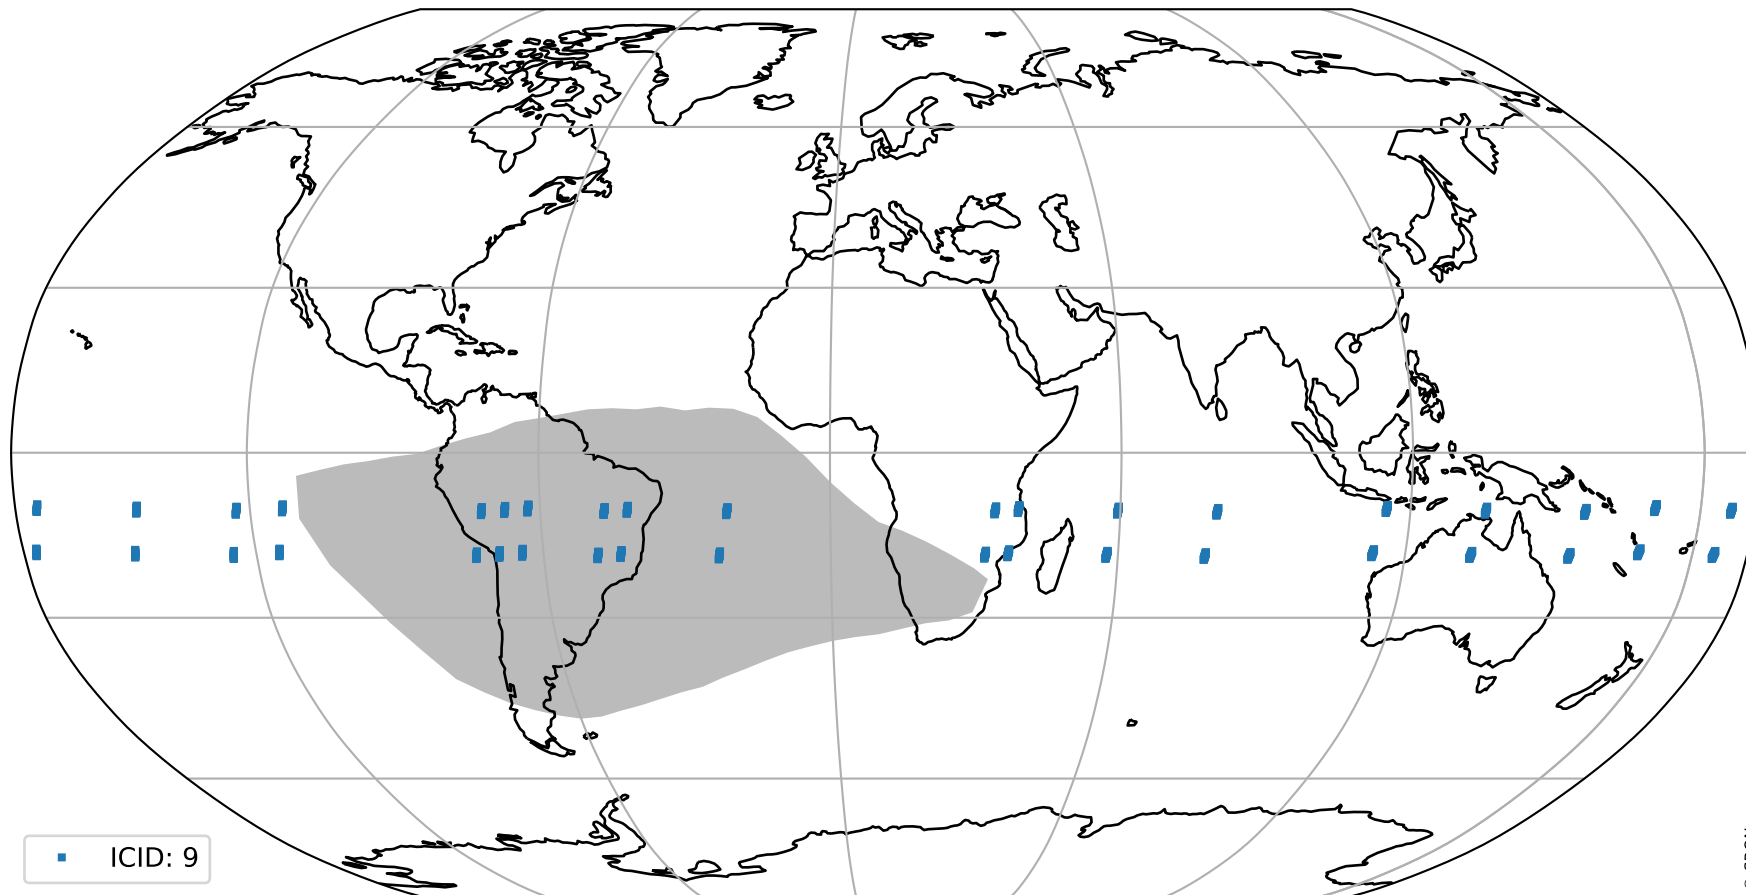

orbits : 19 in [4057, 4102]
coverage : 2018-07-26 / 2018-07-29
bad (quality < 0.8) : 2376
worst (quality < 0.1) : 233
created : 2023-08-22T07:45:35

pixel-quality map (noise average)

Tropomi SWIR pixel quality (official)

orbits : 19 in [4057, 4102]
coverage : 2018-07-26 / 2018-07-29
to good : 354
good to bad : 642
to worst : 106
created : 2023-08-22T07:45:35

total quality compared with SWIR pixel-quality CKD

Tropomi SWIR pixel quality (official)

orbits : 19 in [4057, 4102]
coverage : 2018-07-26 / 2018-07-29
created : 2023-08-22T07:45:35

Histograms of pixel-quality

Tropomi SWIR pixel quality (official) ground-tracks of Sentinel-5P

orbits : 19 in [4057, 4102]
coverage : 2018-07-26 / 2018-07-29
created : 2023-08-22T07:45:36

Tropomi SWIR pixel quality (official)

orbits : [2827, 4102]
coverage : 2018-04-30 / 2018-07-29
created : 2023-08-22T07:45:36

trend of pixel quality & temperatures