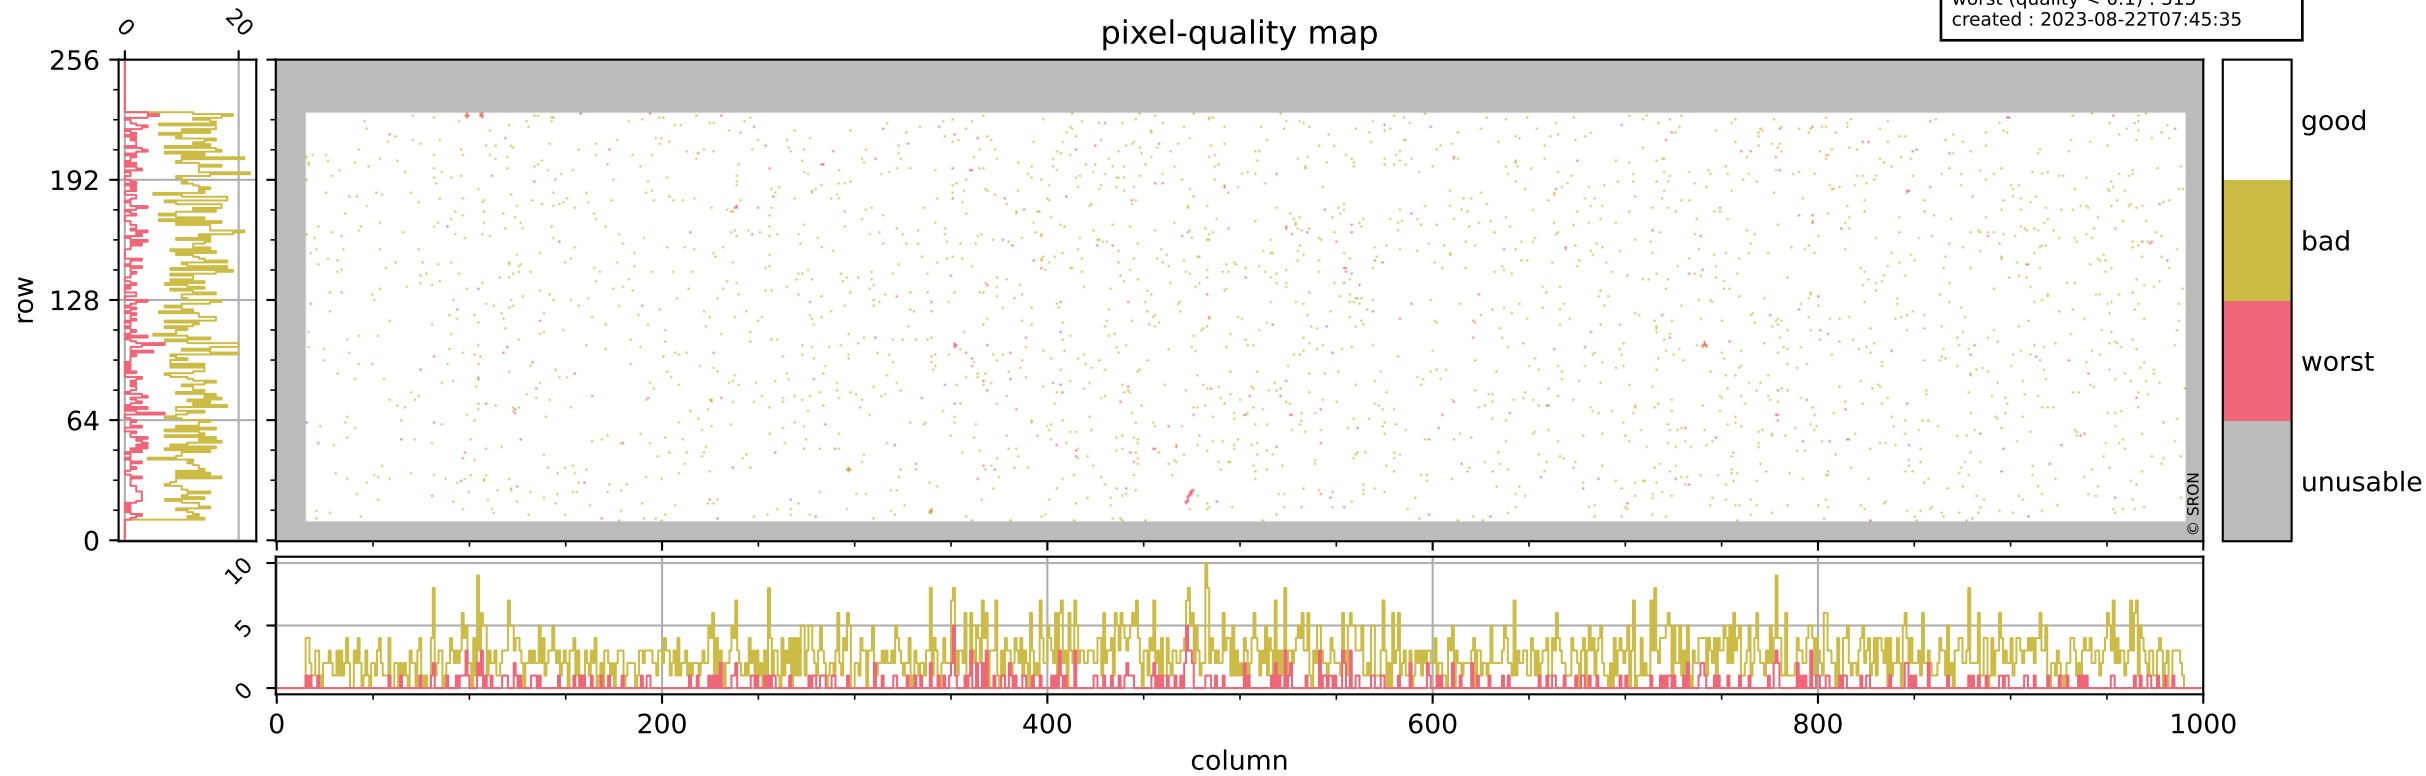

Tropomi SWIR pixel quality (official)

orbits : 19 in [4057, 4102]
coverage : 2018-07-26 / 2018-07-29
bad (quality < 0.8) : 2639
worst (quality < 0.1) : 315
created : 2023-08-22T07:45:35

pixel-quality map

Tropomi SWIR pixel quality (official)

orbits : 19 in [4057, 4102]
coverage : 2018-07-26 / 2018-07-29
bad (quality < 0.8) : 287
worst (quality < 0.1) : 111
created : 2023-08-22T07:45:35

Tropomi SWIR pixel quality (official)

orbits : 19 in [4057, 4102]
coverage : 2018-07-26 / 2018-07-29
bad (quality < 0.8) : 2376
worst (quality < 0.1) : 233
created : 2023-08-22T07:45:35

pixel-quality map (noise average)

Tropomi SWIR pixel quality (official)

orbits : 19 in [4057, 4102]
coverage : 2018-07-26 / 2018-07-29
created : 2023-08-22T07:45:35

Histograms of pixel-quality

Tropomi SWIR pixel quality (official) ground-tracks of Sentinel-5P

orbits : 19 in [4057, 4102]
coverage : 2018-07-26 / 2018-07-29
created : 2023-08-22T07:45:36