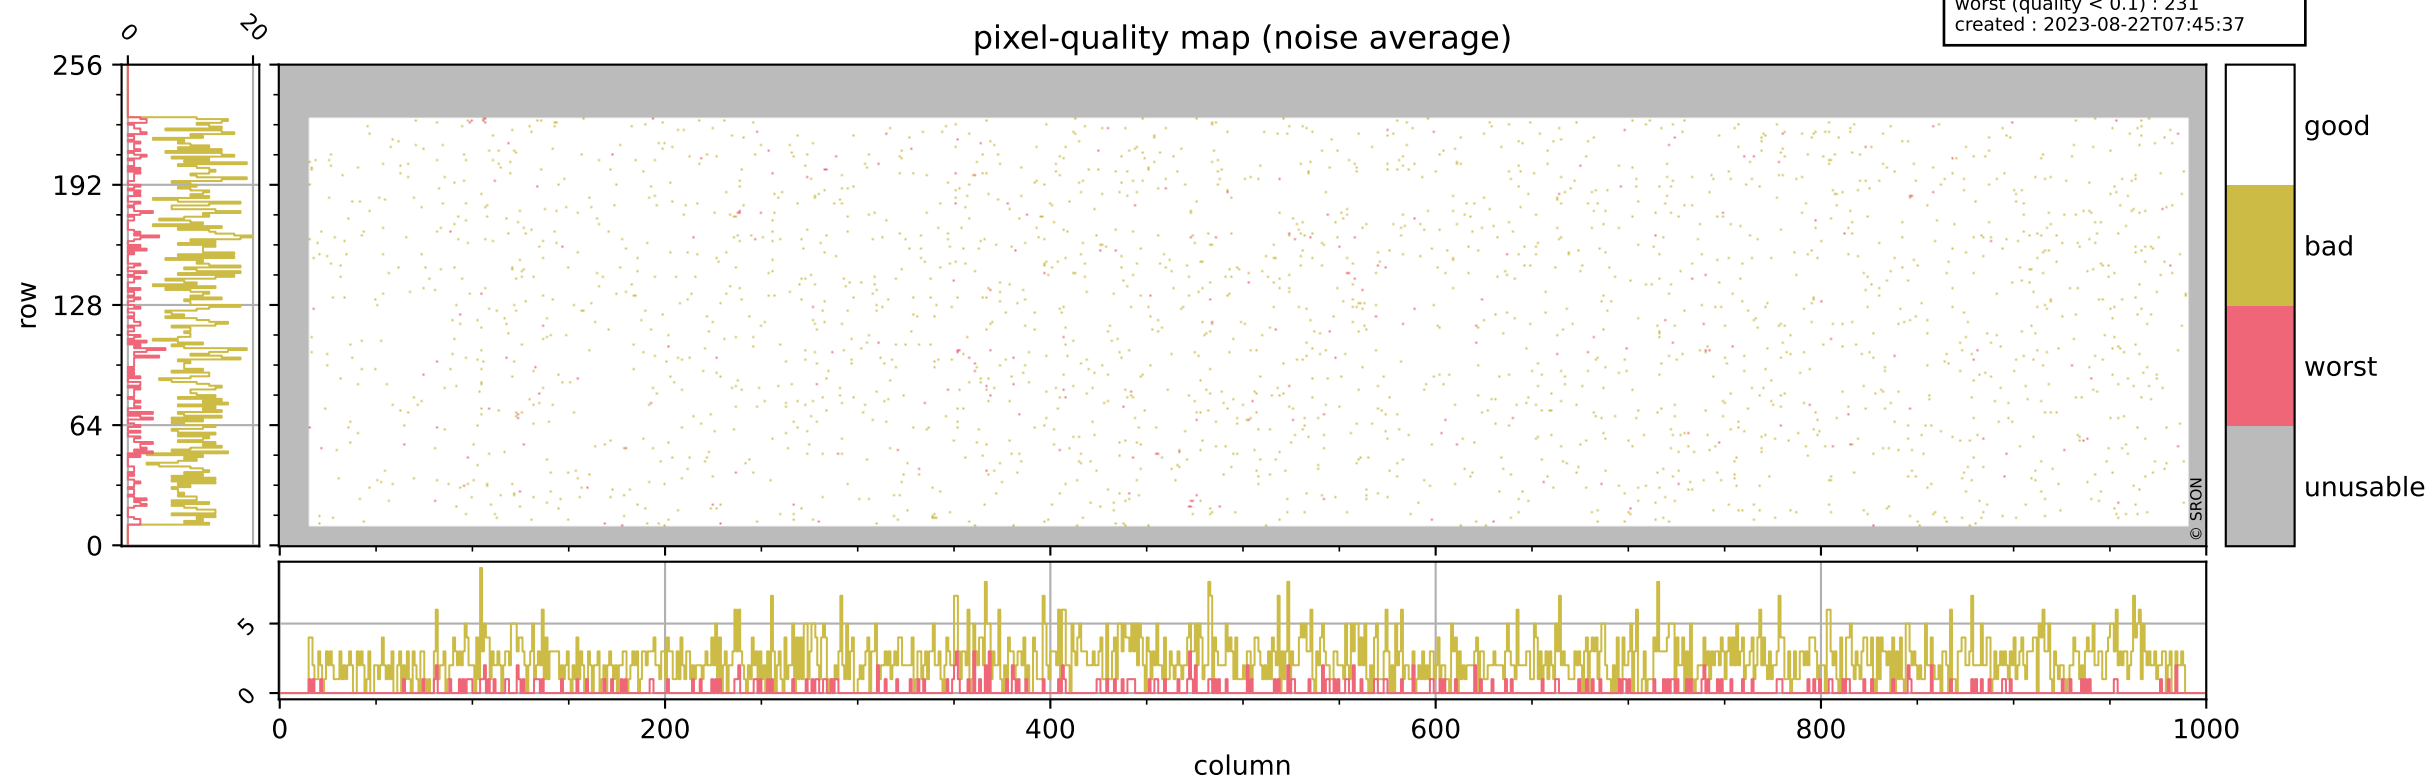

Tropomi SWIR pixel quality (official)

orbits : 19 in [4072, 4117]
coverage : 2018-07-27 / 2018-07-30
bad (quality < 0.8) : 2654
worst (quality < 0.1) : 310
created : 2023-08-22T07:45:37

pixel-quality map

Tropomi SWIR pixel quality (official)

orbits : 19 in [4072, 4117]
coverage : 2018-07-27 / 2018-07-30
bad (quality < 0.8) : 286
worst (quality < 0.1) : 111
created : 2023-08-22T07:45:37

Tropomi SWIR pixel quality (official)

orbits : 19 in [4072, 4117]
coverage : 2018-07-27 / 2018-07-30
bad (quality < 0.8) : 2397
worst (quality < 0.1) : 231
created : 2023-08-22T07:45:37

Tropomi SWIR pixel quality (official)

orbits : 19 in [4072, 4117]
coverage : 2018-07-27 / 2018-07-30
to good : 362
good to bad : 666
to worst : 103
created : 2023-08-22T07:45:37

Tropomi SWIR pixel quality (official) ground-tracks of Sentinel-5P

orbits : 19 in [4072, 4117]
coverage : 2018-07-27 / 2018-07-30
created : 2023-08-22T07:45:38

Tropomi SWIR pixel quality (official)

orbits : [2827, 4117]
coverage : 2018-04-30 / 2018-07-30
created : 2023-08-22T07:45:38