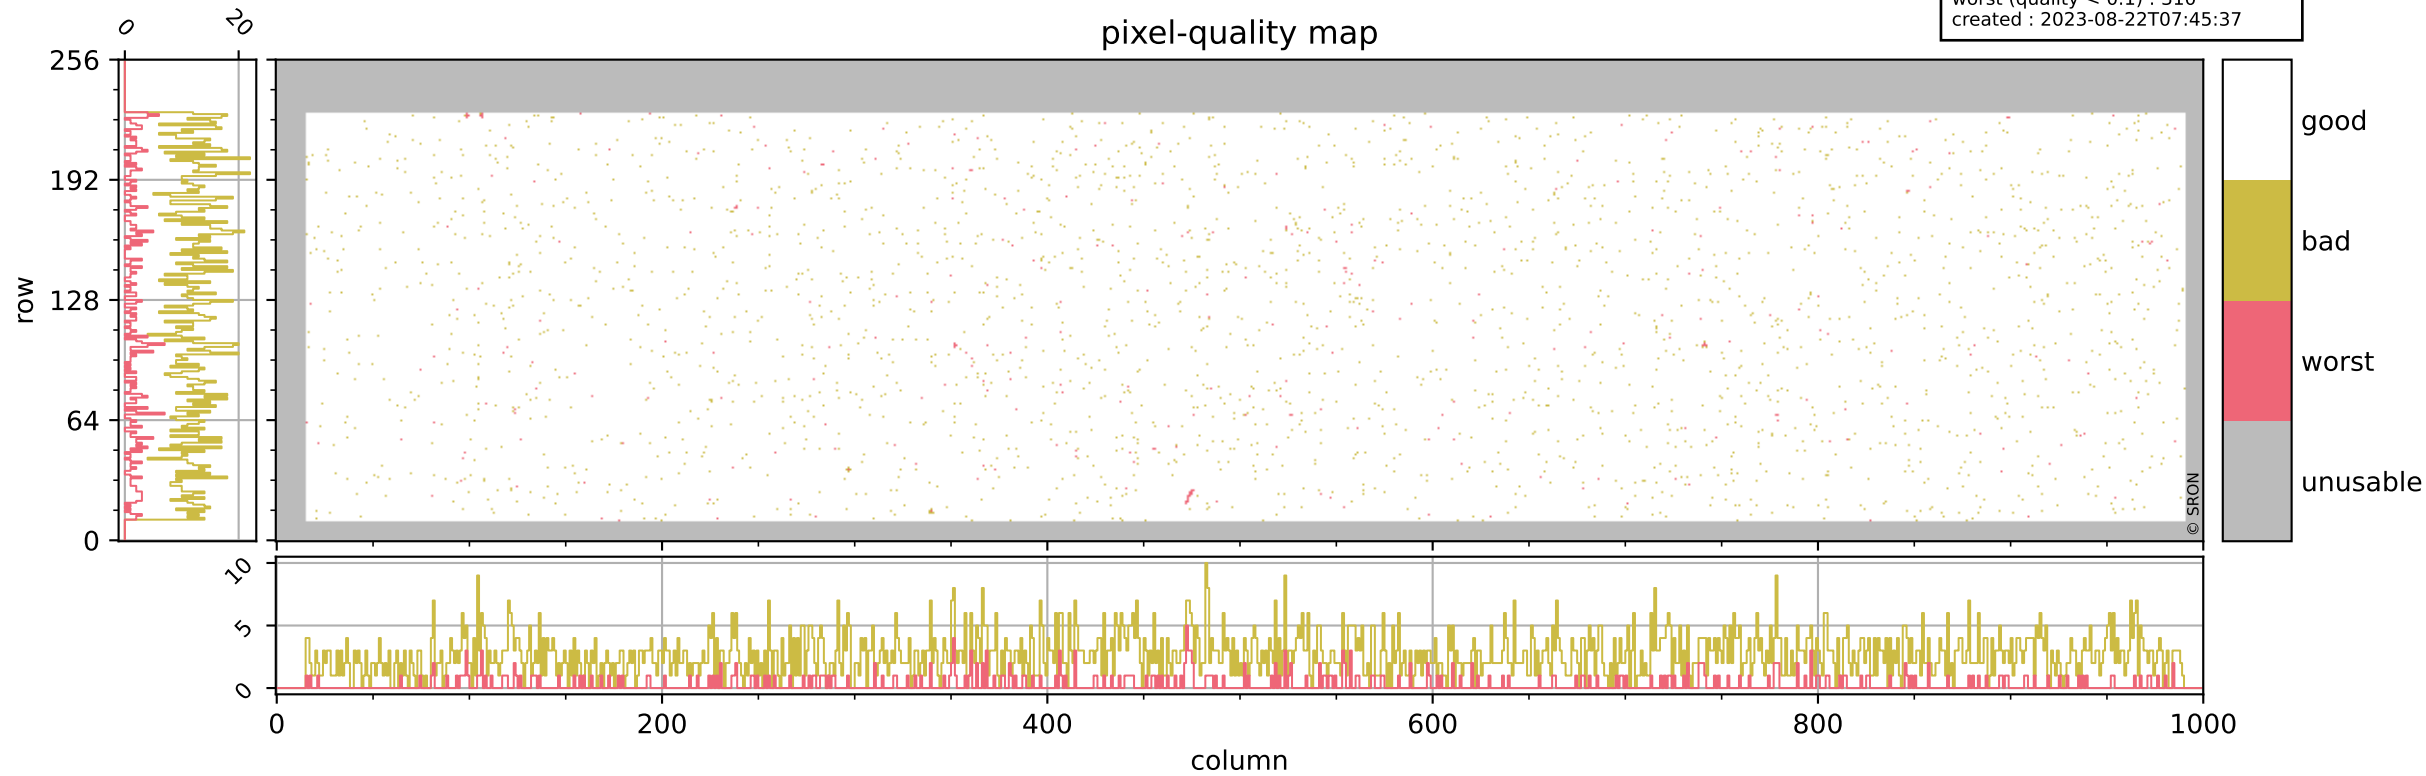

Tropomi SWIR pixel quality (official)

orbits : 19 in [4072, 4117]
coverage : 2018-07-27 / 2018-07-30
bad (quality < 0.8) : 2654
worst (quality < 0.1) : 310
created : 2023-08-22T07:45:37

pixel-quality map

Tropomi SWIR pixel quality (official)

orbits : 19 in [4072, 4117]
coverage : 2018-07-27 / 2018-07-30
bad (quality < 0.8) : 286
worst (quality < 0.1) : 111
created : 2023-08-22T07:45:37

Tropomi SWIR pixel quality (official)

orbits : 19 in [4072, 4117]
coverage : 2018-07-27 / 2018-07-30
bad (quality < 0.8) : 2397
worst (quality < 0.1) : 231
created : 2023-08-22T07:45:37

Tropomi SWIR pixel quality (official)

orbits : 19 in [4072, 4117]
coverage : 2018-07-27 / 2018-07-30
to good : 362
good to bad : 666
to worst : 103
created : 2023-08-22T07:45:37

Tropomi SWIR pixel quality (official) ground-tracks of Sentinel-5P

orbits : 19 in [4072, 4117]
coverage : 2018-07-27 / 2018-07-30
created : 2023-08-22T07:45:38

Tropomi SWIR pixel quality (official)

orbits : [2827, 4117]
coverage : 2018-04-30 / 2018-07-30
created : 2023-08-22T07:45:38