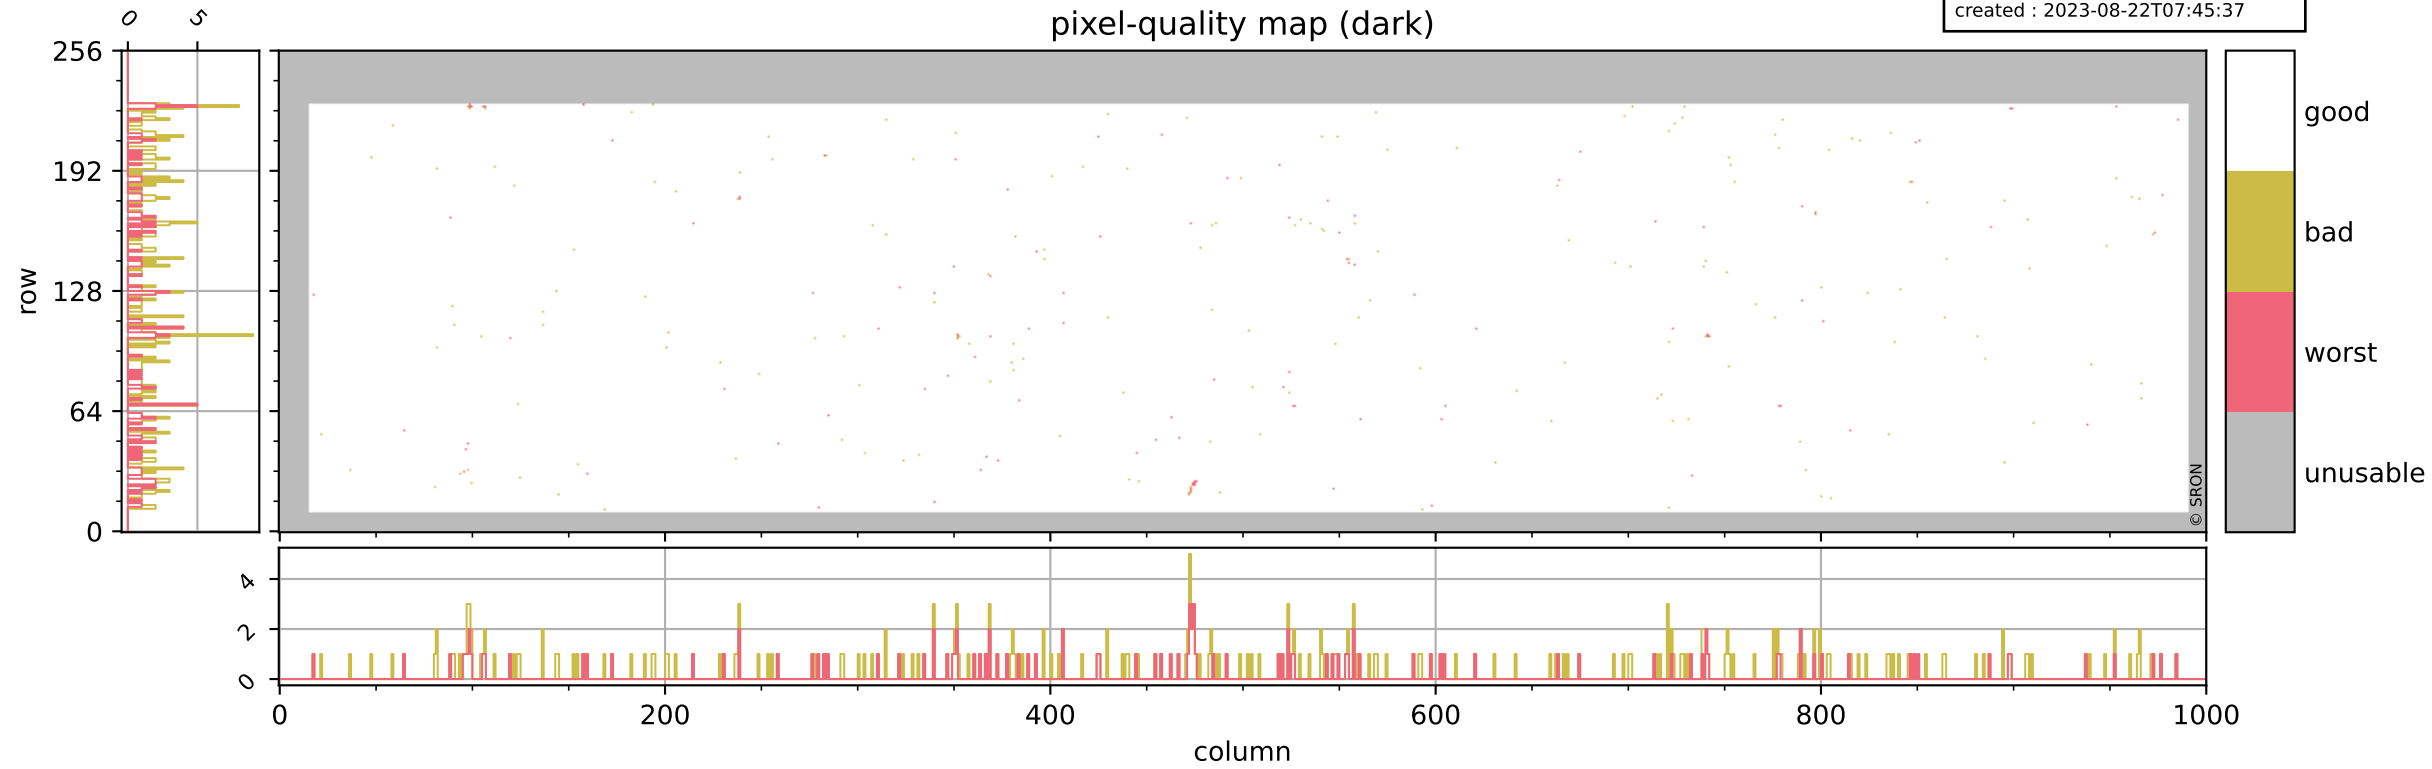

Tropomi SWIR pixel quality (official)

orbits : 19 in [4072, 4117]
coverage : 2018-07-27 / 2018-07-30
bad (quality < 0.8) : 2654
worst (quality < 0.1) : 310
created : 2023-08-22T07:45:37

pixel-quality map

Tropomi SWIR pixel quality (official)

orbits : 19 in [4072, 4117]
coverage : 2018-07-27 / 2018-07-30
bad (quality < 0.8) : 286
worst (quality < 0.1) : 111
created : 2023-08-22T07:45:37

Tropomi SWIR pixel quality (official)

orbits : 19 in [4072, 4117]
coverage : 2018-07-27 / 2018-07-30
bad (quality < 0.8) : 2397
worst (quality < 0.1) : 231
created : 2023-08-22T07:45:37

Tropomi SWIR pixel quality (official)

orbits : 19 in [4072, 4117]
coverage : 2018-07-27 / 2018-07-30
to good : 362
good to bad : 666
to worst : 103
created : 2023-08-22T07:45:37

Tropomi SWIR pixel quality (official) ground-tracks of Sentinel-5P

orbits : 19 in [4072, 4117]
coverage : 2018-07-27 / 2018-07-30
created : 2023-08-22T07:45:38

Tropomi SWIR pixel quality (official)

orbits : [2827, 4117]
coverage : 2018-04-30 / 2018-07-30
created : 2023-08-22T07:45:38