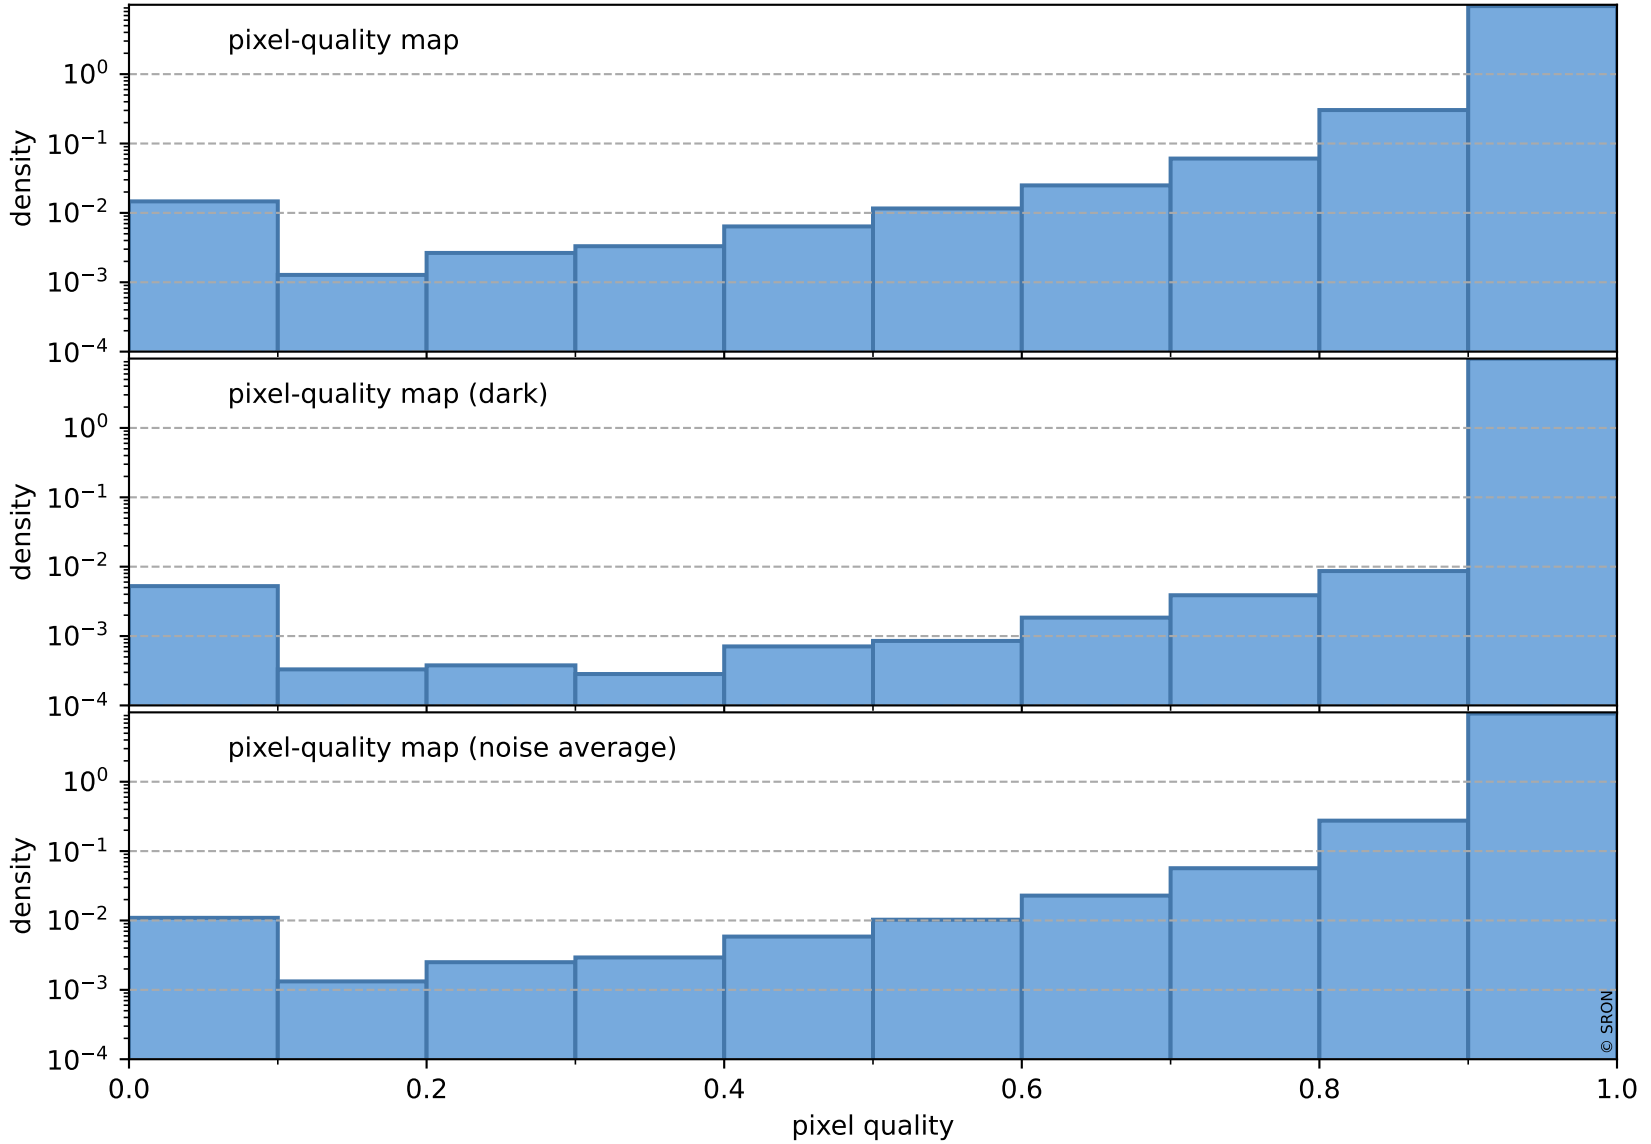

Tropomi SWIR pixel quality (official)

orbits : 19 in [4072, 4117]
coverage : 2018-07-27 / 2018-07-30
bad (quality < 0.8) : 286
worst (quality < 0.1) : 111
created : 2023-08-22T07:45:37

Tropomi SWIR pixel quality (official)

orbits : 19 in [4072, 4117]
coverage : 2018-07-27 / 2018-07-30
bad (quality < 0.8) : 2397
worst (quality < 0.1) : 231
created : 2023-08-22T07:45:37

Tropomi SWIR pixel quality (official)

orbits : 19 in [4072, 4117]
coverage : 2018-07-27 / 2018-07-30
to good : 362
good to bad : 666
to worst : 103
created : 2023-08-22T07:45:37

total quality compared with SWIR pixel-quality CKD

Tropomi SWIR pixel quality (official)

orbits : 19 in [4072, 4117]
coverage : 2018-07-27 / 2018-07-30
created : 2023-08-22T07:45:38

Histograms of pixel-quality

Tropomi SWIR pixel quality (official) ground-tracks of Sentinel-5P

orbits : 19 in [4072, 4117]
coverage : 2018-07-27 / 2018-07-30
created : 2023-08-22T07:45:38

Tropomi SWIR pixel quality (official)

orbits : [2827, 4117]
coverage : 2018-04-30 / 2018-07-30
created : 2023-08-22T07:45:38