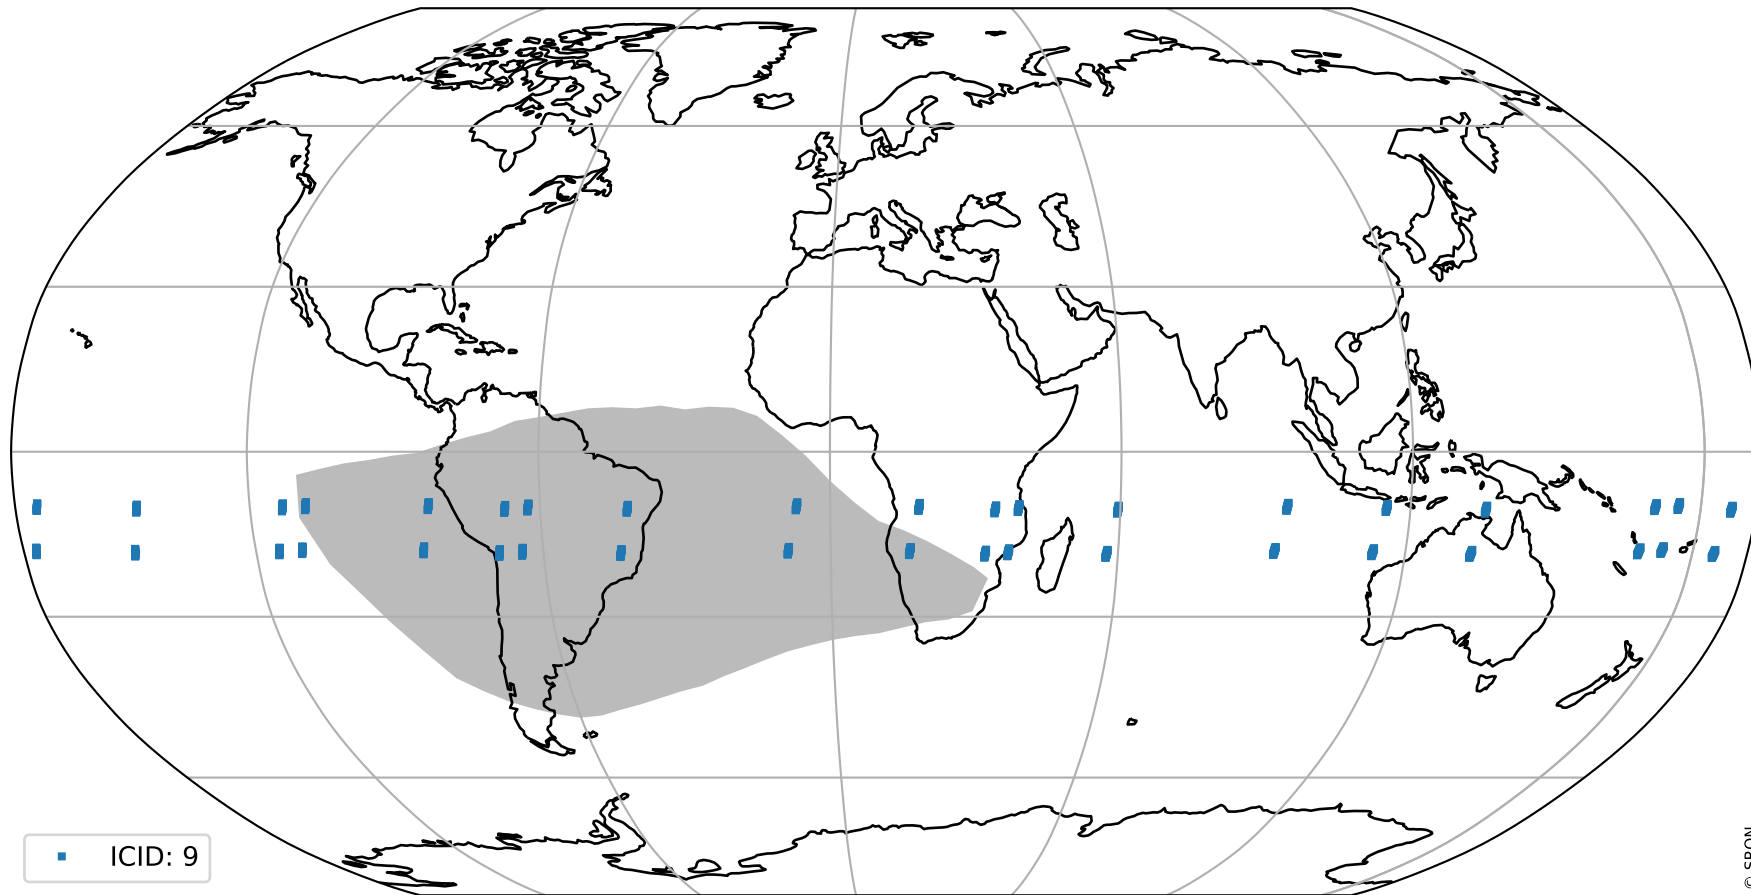

orbits : 19 in [4072, 4117]
coverage : 2018-07-27 / 2018-07-30
bad (quality < 0.8) : 2397
worst (quality < 0.1) : 231
created : 2023-08-22T07:45:37

Tropomi SWIR pixel quality (official)

orbits : 19 in [4072, 4117]
coverage : 2018-07-27 / 2018-07-30
to good : 362
good to bad : 666
to worst : 103
created : 2023-08-22T07:45:37

total quality compared with SWIR pixel-quality CKD

Tropomi SWIR pixel quality (official)

orbits : 19 in [4072, 4117]
coverage : 2018-07-27 / 2018-07-30
created : 2023-08-22T07:45:38

Histograms of pixel-quality

Tropomi SWIR pixel quality (official) ground-tracks of Sentinel-5P

orbits : 19 in [4072, 4117]
coverage : 2018-07-27 / 2018-07-30
created : 2023-08-22T07:45:38

Tropomi SWIR pixel quality (official)

orbits : [2827, 4117]
coverage : 2018-04-30 / 2018-07-30
created : 2023-08-22T07:45:38