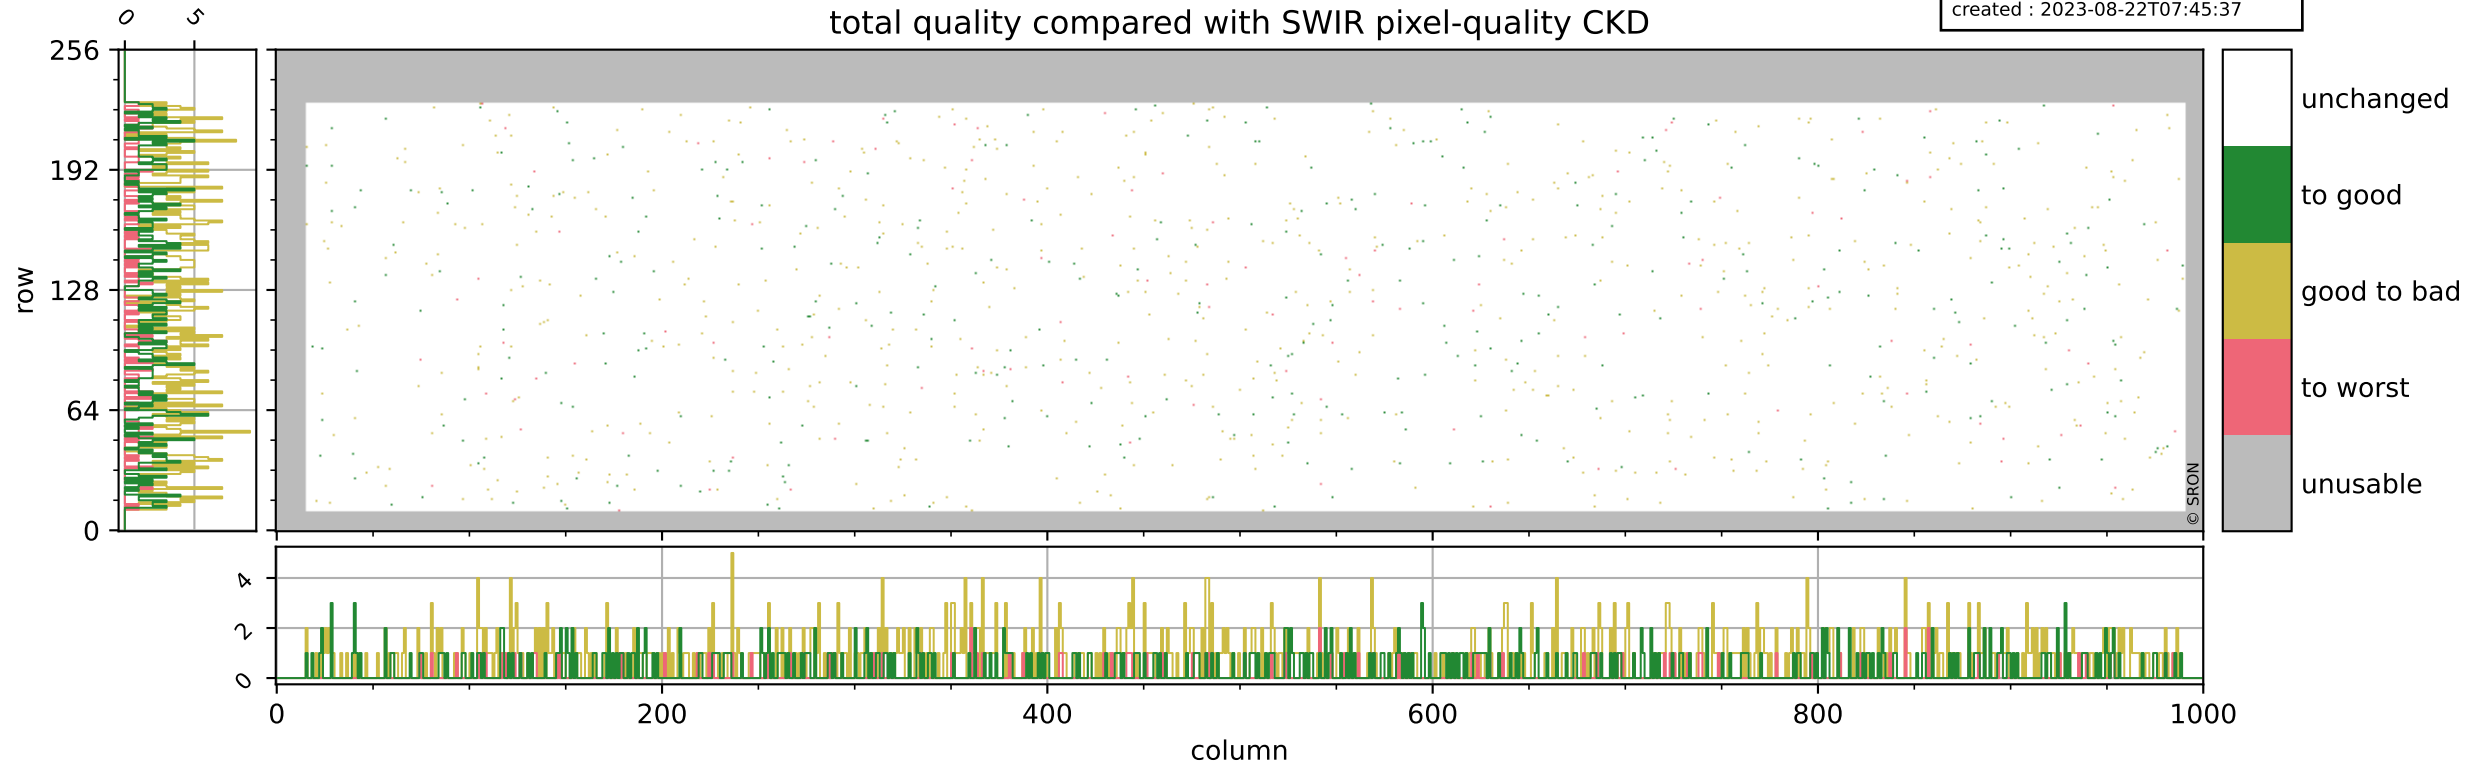

Tropomi SWIR pixel quality (official)

orbits : 19 in [4072, 4117]
coverage : 2018-07-27 / 2018-07-30
bad (quality < 0.8) : 286
worst (quality < 0.1) : 111
created : 2023-08-22T07:45:37

Tropomi SWIR pixel quality (official)

orbits : 19 in [4072, 4117]
coverage : 2018-07-27 / 2018-07-30
bad (quality < 0.8) : 2397
worst (quality < 0.1) : 231
created : 2023-08-22T07:45:37

Tropomi SWIR pixel quality (official)

orbits : 19 in [4072, 4117]
coverage : 2018-07-27 / 2018-07-30
to good : 362
good to bad : 666
to worst : 103
created : 2023-08-22T07:45:37

total quality compared with SWIR pixel-quality CKD

Tropomi SWIR pixel quality (official)

orbits : 19 in [4072, 4117]
coverage : 2018-07-27 / 2018-07-30
created : 2023-08-22T07:45:38

Histograms of pixel-quality

Tropomi SWIR pixel quality (official) ground-tracks of Sentinel-5P

orbits : 19 in [4072, 4117]
coverage : 2018-07-27 / 2018-07-30
created : 2023-08-22T07:45:38

Tropomi SWIR pixel quality (official)

orbits : [2827, 4117]
coverage : 2018-04-30 / 2018-07-30
created : 2023-08-22T07:45:38