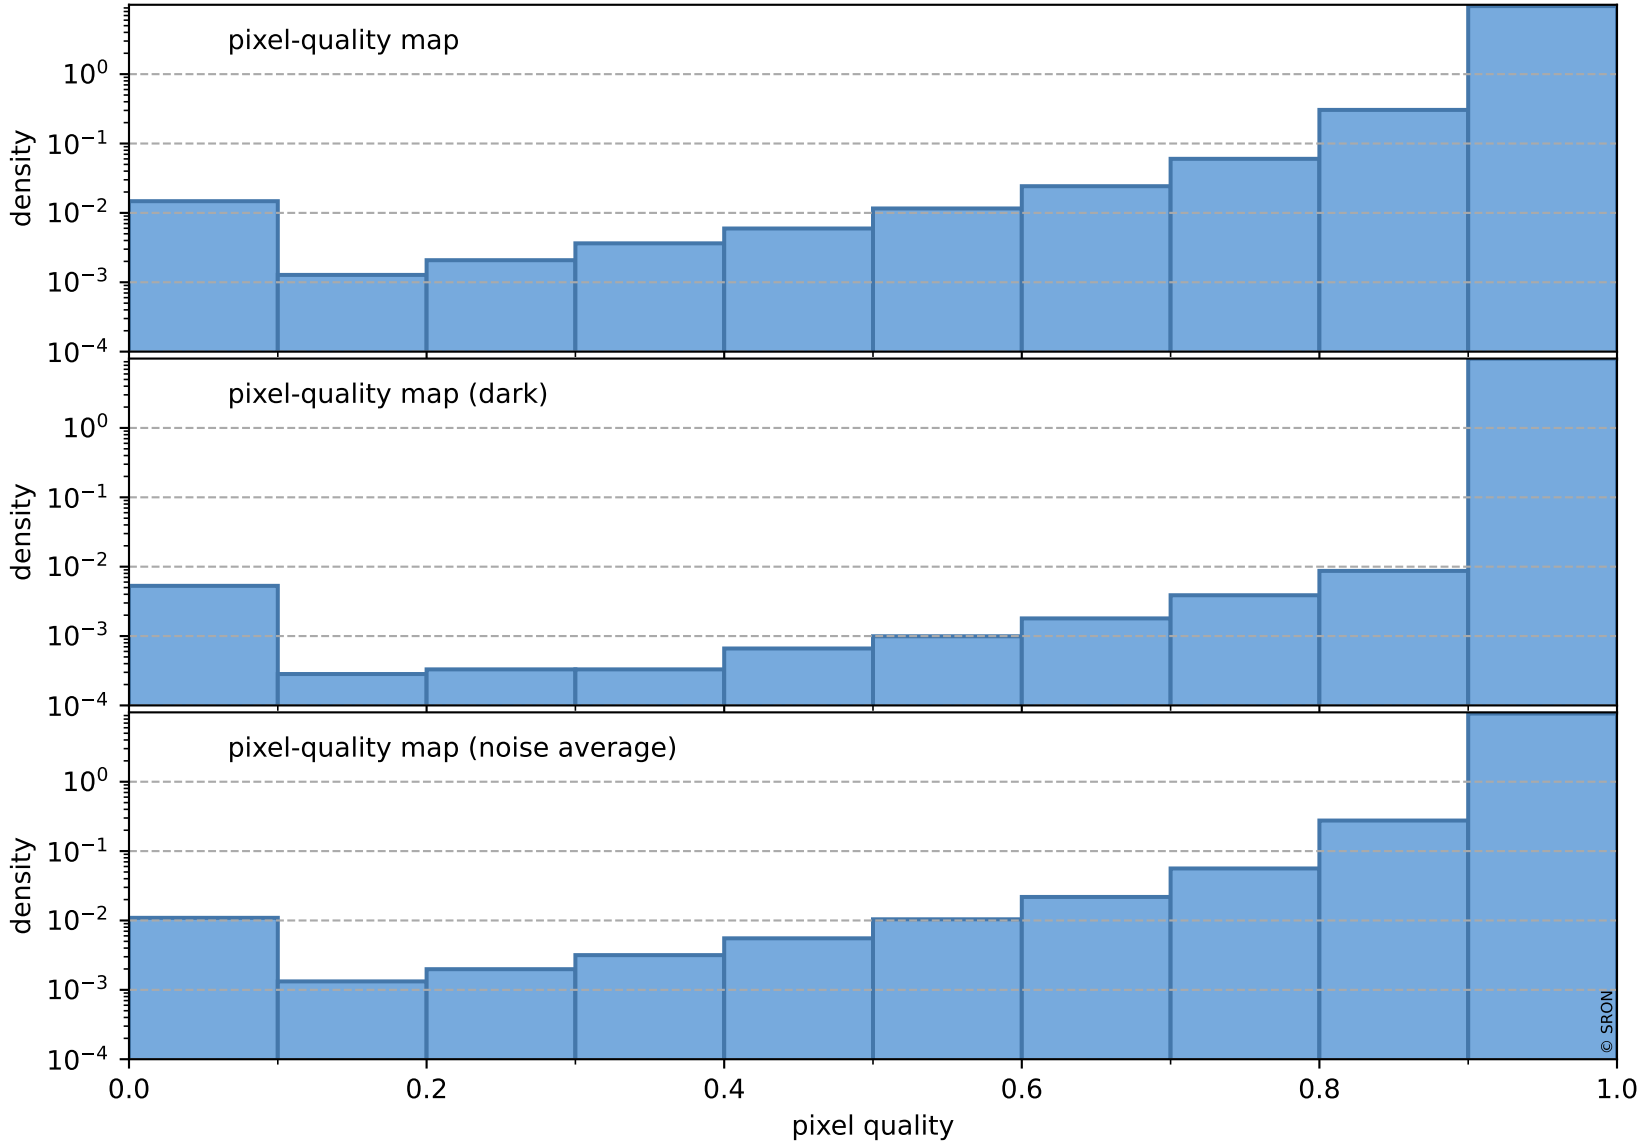

Tropomi SWIR pixel quality (official)

orbits : 18 in [4087, 4132]
coverage : 2018-07-28 / 2018-07-31
bad (quality < 0.8) : 2356
worst (quality < 0.1) : 231
created : 2023-08-22T07:45:39

pixel-quality map (noise average)

Tropomi SWIR pixel quality (official)

orbits : 18 in [4087, 4132]
coverage : 2018-07-28 / 2018-07-31
to good : 370
good to bad : 636
to worst : 105
created : 2023-08-22T07:45:40

total quality compared with SWIR pixel-quality CKD

Tropomi SWIR pixel quality (official)

orbits : 18 in [4087, 4132]
coverage : 2018-07-28 / 2018-07-31
created : 2023-08-22T07:45:40

Histograms of pixel-quality

Tropomi SWIR pixel quality (official) ground-tracks of Sentinel-5P

orbits : 18 in [4087, 4132]
coverage : 2018-07-28 / 2018-07-31
created : 2023-08-22T07:45:40

Tropomi SWIR pixel quality (official)

orbits : [2827, 4132]
coverage : 2018-04-30 / 2018-07-31
created : 2023-08-22T07:45:40