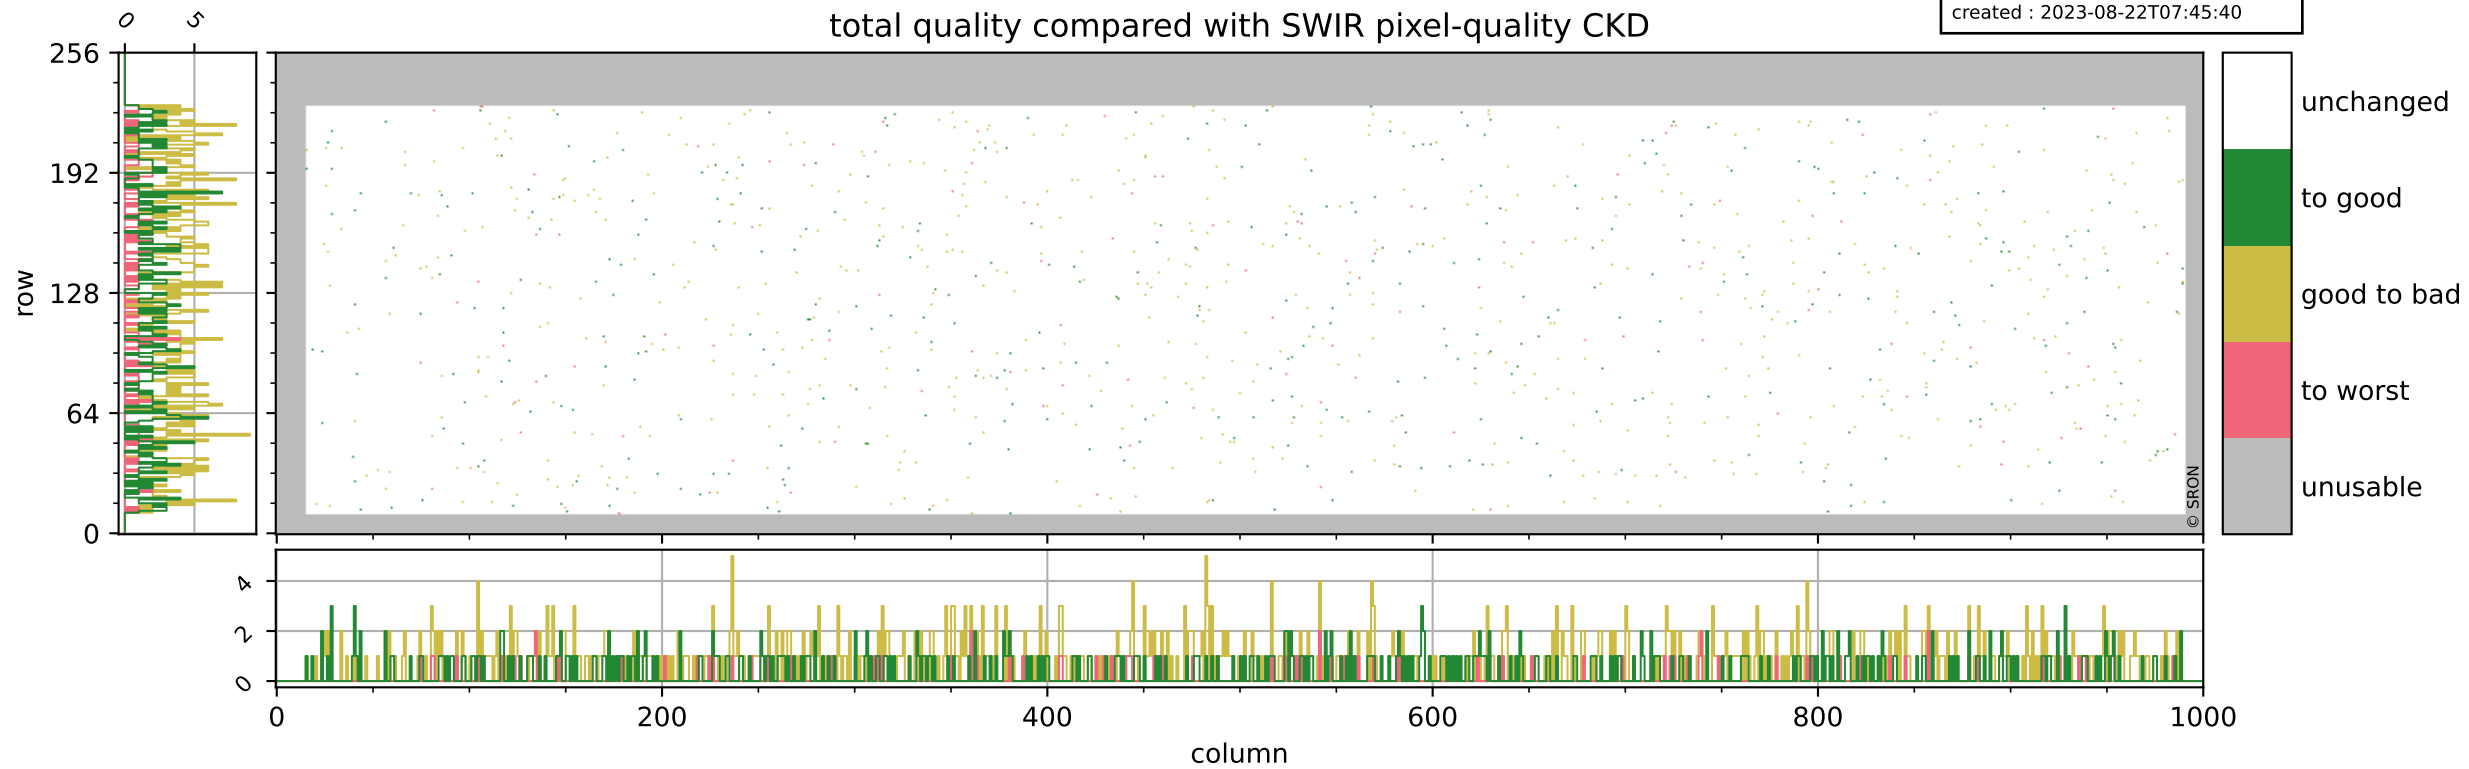

Tropomi SWIR pixel quality (official)

orbits : 18 in [4087, 4132]
coverage : 2018-07-28 / 2018-07-31
bad (quality < 0.8) : 287
worst (quality < 0.1) : 112
created : 2023-08-22T07:45:39

pixel-quality map (dark)

Tropomi SWIR pixel quality (official)

orbits : 18 in [4087, 4132]
coverage : 2018-07-28 / 2018-07-31
bad (quality < 0.8) : 2356
worst (quality < 0.1) : 231
created : 2023-08-22T07:45:39

pixel-quality map (noise average)

Tropomi SWIR pixel quality (official)

orbits : 18 in [4087, 4132]
coverage : 2018-07-28 / 2018-07-31
to good : 370
good to bad : 636
to worst : 105
created : 2023-08-22T07:45:40

total quality compared with SWIR pixel-quality CKD

Tropomi SWIR pixel quality (official)

orbits : 18 in [4087, 4132]
coverage : 2018-07-28 / 2018-07-31
created : 2023-08-22T07:45:40

Histograms of pixel-quality

Tropomi SWIR pixel quality (official) ground-tracks of Sentinel-5P