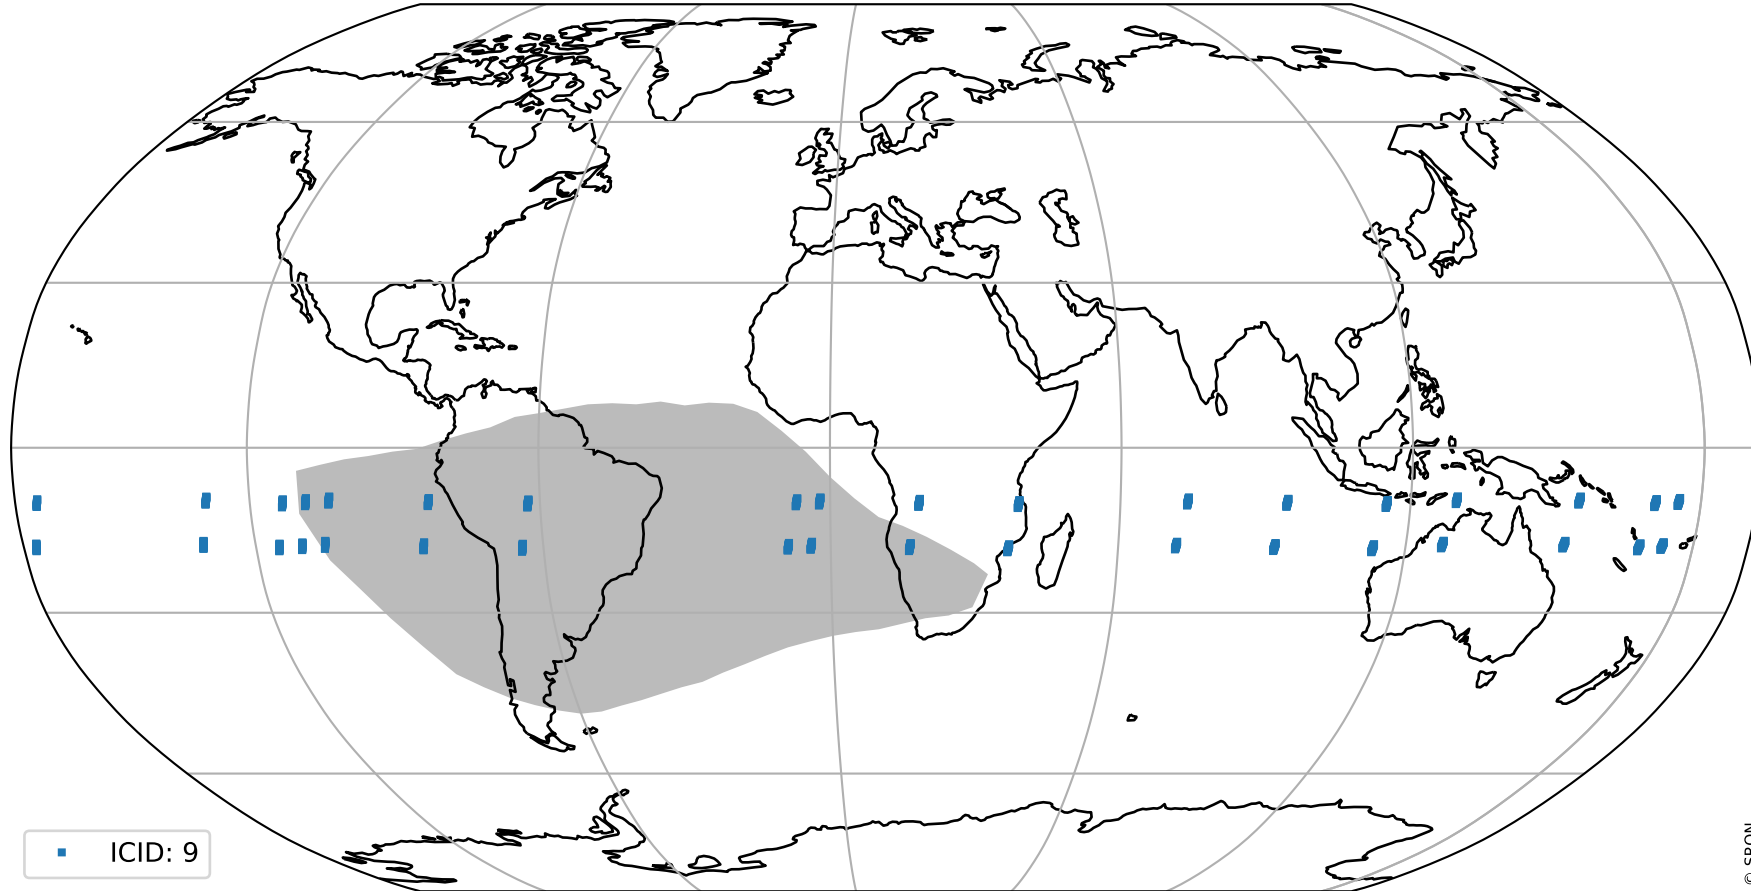

Tropomi SWIR pixel quality (official)

orbits : 18 in [4087, 4132]
coverage : 2018-07-28 / 2018-07-31
to good : 370
good to bad : 636
to worst : 105
created : 2023-08-22T07:45:40

total quality compared with SWIR pixel-quality CKD

Tropomi SWIR pixel quality (official)

orbits : 18 in [4087, 4132]
coverage : 2018-07-28 / 2018-07-31
created : 2023-08-22T07:45:40

Histograms of pixel-quality

Tropomi SWIR pixel quality (official) ground-tracks of Sentinel-5P

orbits : 18 in [4087, 4132]
coverage : 2018-07-28 / 2018-07-31
created : 2023-08-22T07:45:40

Tropomi SWIR pixel quality (official)

orbits : [2827, 4132]
coverage : 2018-04-30 / 2018-07-31
created : 2023-08-22T07:45:40