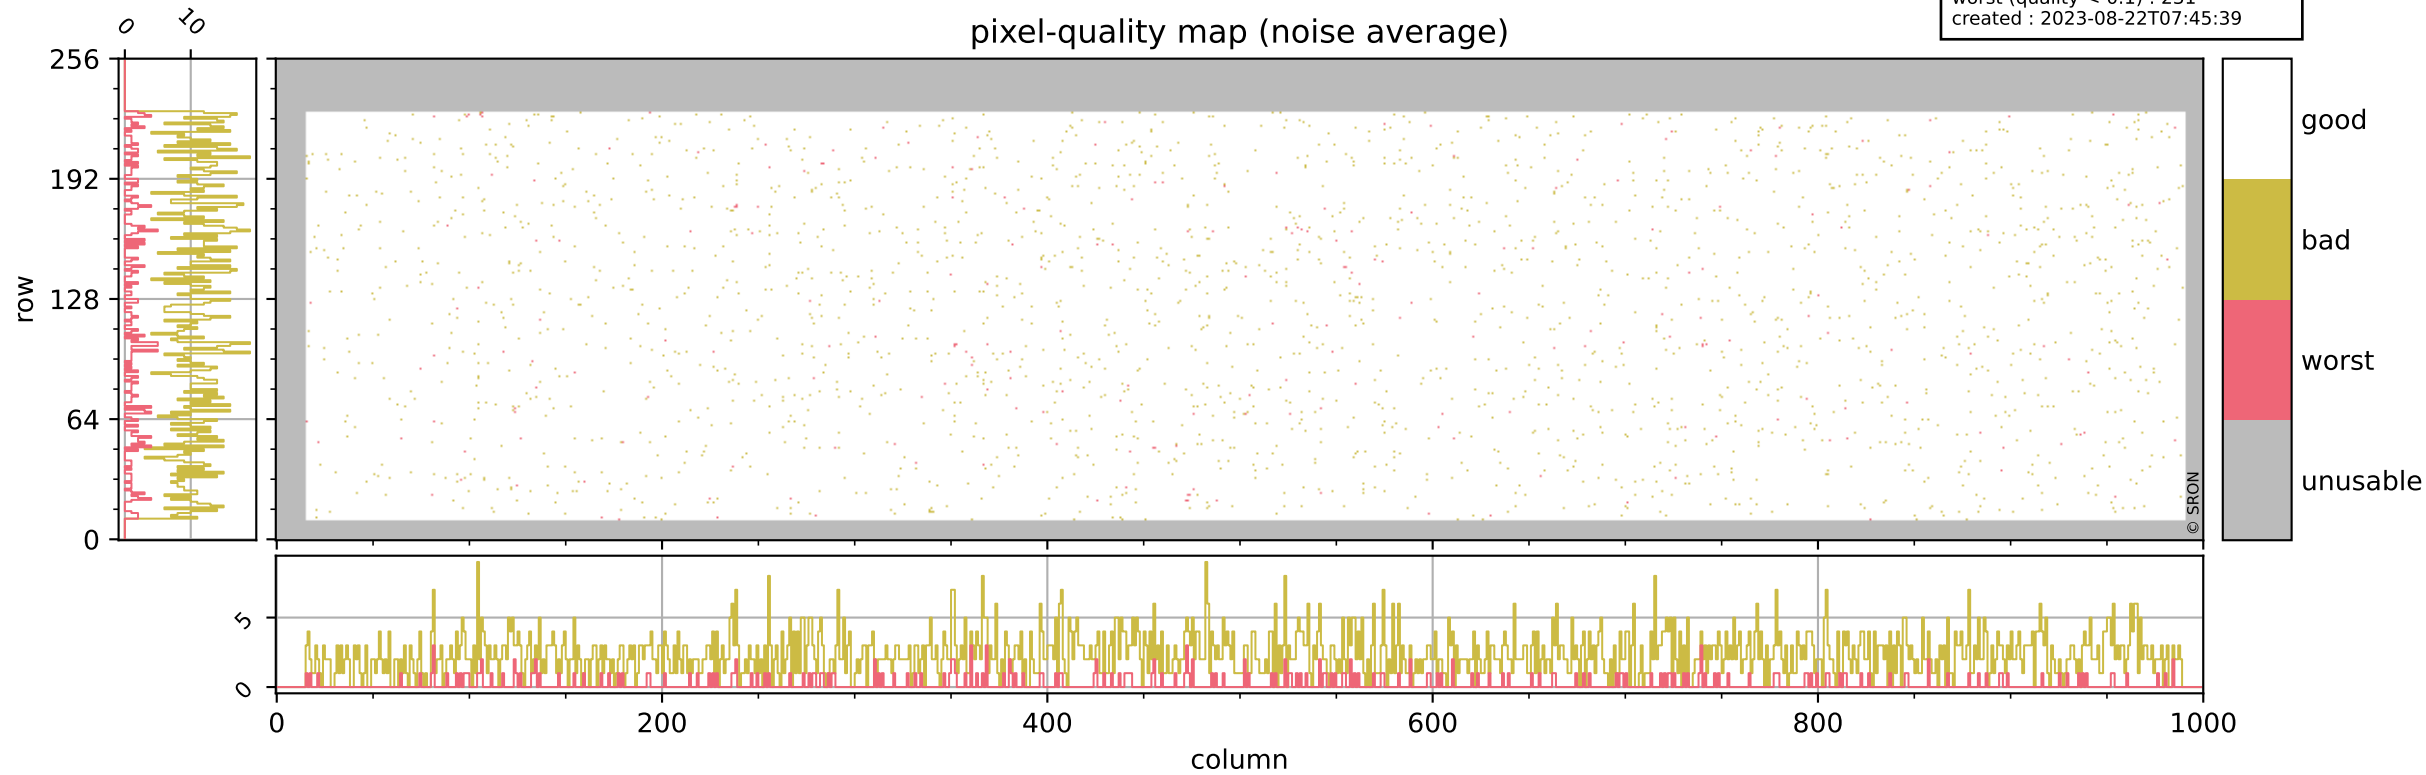

Tropomi SWIR pixel quality (official)

orbits : 18 in [4087, 4132]
coverage : 2018-07-28 / 2018-07-31
bad (quality < 0.8) : 287
worst (quality < 0.1) : 112
created : 2023-08-22T07:45:39

pixel-quality map (dark)

Tropomi SWIR pixel quality (official)

orbits : 18 in [4087, 4132]
coverage : 2018-07-28 / 2018-07-31
bad (quality < 0.8) : 2356
worst (quality < 0.1) : 231
created : 2023-08-22T07:45:39

pixel-quality map (noise average)

Tropomi SWIR pixel quality (official)

orbits : 18 in [4087, 4132]
coverage : 2018-07-28 / 2018-07-31
to good : 370
good to bad : 636
to worst : 105
created : 2023-08-22T07:45:40

total quality compared with SWIR pixel-quality CKD

Tropomi SWIR pixel quality (official)

orbits : 18 in [4087, 4132]
coverage : 2018-07-28 / 2018-07-31
created : 2023-08-22T07:45:40

Histograms of pixel-quality

Tropomi SWIR pixel quality (official) ground-tracks of Sentinel-5P