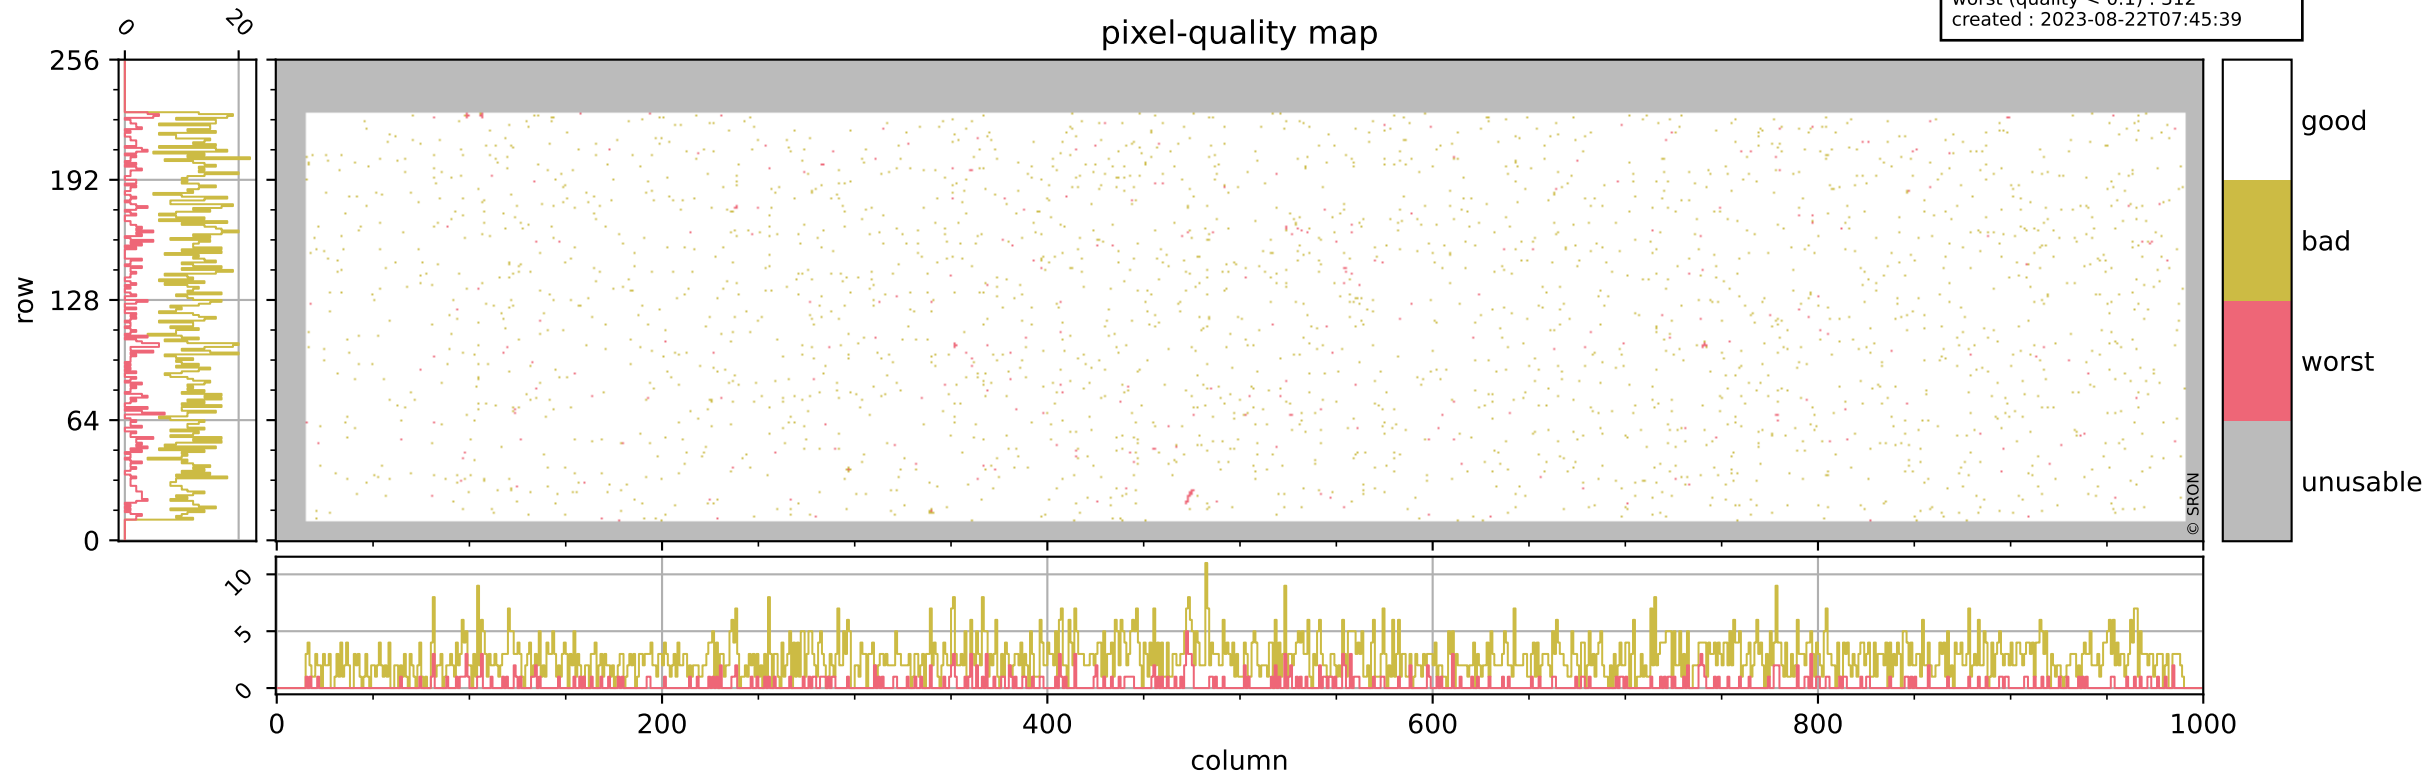

Tropomi SWIR pixel quality (official)

orbits : 18 in [4087, 4132]
coverage : 2018-07-28 / 2018-07-31
bad (quality < 0.8) : 2617
worst (quality < 0.1) : 312
created : 2023-08-22T07:45:39

pixel-quality map

Tropomi SWIR pixel quality (official)

orbits : 18 in [4087, 4132]
coverage : 2018-07-28 / 2018-07-31
bad (quality < 0.8) : 287
worst (quality < 0.1) : 112
created : 2023-08-22T07:45:39

pixel-quality map (dark)

Tropomi SWIR pixel quality (official)

orbits : 18 in [4087, 4132]
coverage : 2018-07-28 / 2018-07-31
bad (quality < 0.8) : 2356
worst (quality < 0.1) : 231
created : 2023-08-22T07:45:39

pixel-quality map (noise average)

Tropomi SWIR pixel quality (official)

orbits : 18 in [4087, 4132]
coverage : 2018-07-28 / 2018-07-31
to good : 370
good to bad : 636
to worst : 105
created : 2023-08-22T07:45:40

total quality compared with SWIR pixel-quality CKD