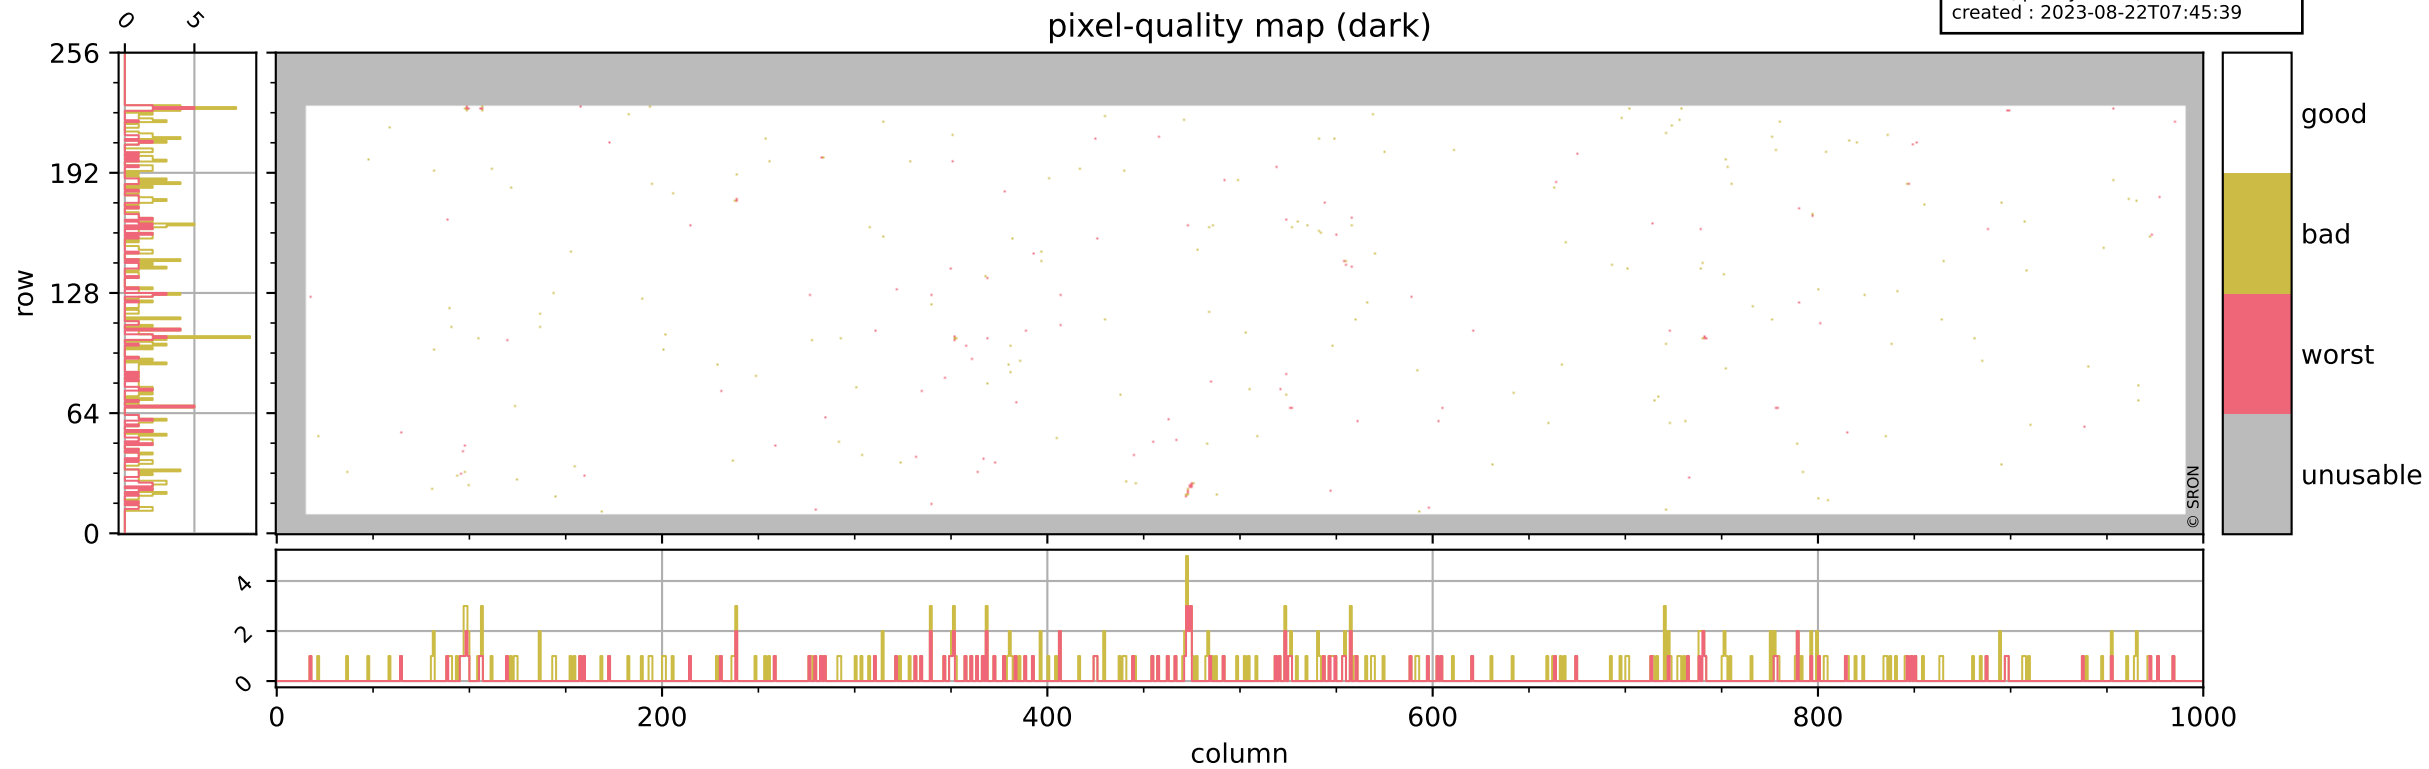

Tropomi SWIR pixel quality (official)

orbits : 18 in [4087, 4132]
coverage : 2018-07-28 / 2018-07-31
bad (quality < 0.8) : 2617
worst (quality < 0.1) : 312
created : 2023-08-22T07:45:39

pixel-quality map

Tropomi SWIR pixel quality (official)

orbits : 18 in [4087, 4132]
coverage : 2018-07-28 / 2018-07-31
bad (quality < 0.8) : 287
worst (quality < 0.1) : 112
created : 2023-08-22T07:45:39

pixel-quality map (dark)

Tropomi SWIR pixel quality (official)

orbits : 18 in [4087, 4132]
coverage : 2018-07-28 / 2018-07-31
bad (quality < 0.8) : 2356
worst (quality < 0.1) : 231
created : 2023-08-22T07:45:39

pixel-quality map (noise average)

Tropomi SWIR pixel quality (official)

orbits : 18 in [4087, 4132]
coverage : 2018-07-28 / 2018-07-31
to good : 370
good to bad : 636
to worst : 105
created : 2023-08-22T07:45:40

total quality compared with SWIR pixel-quality CKD