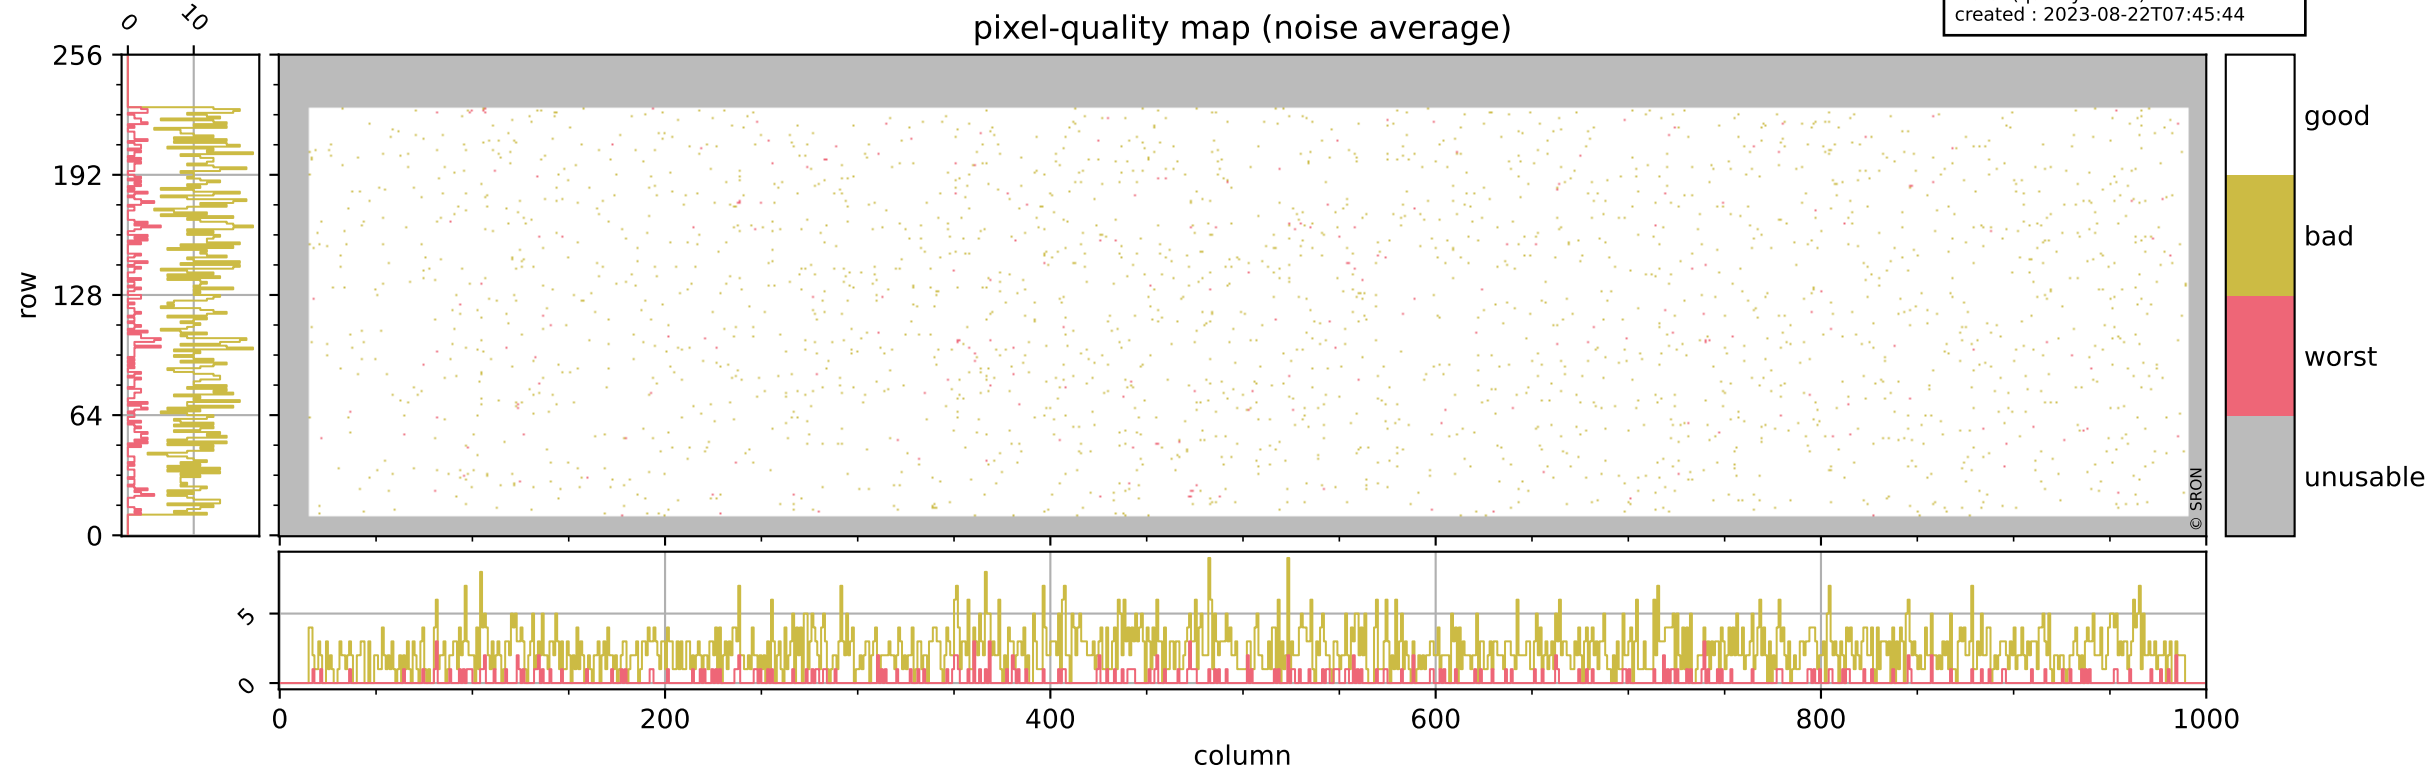

Tropomi SWIR pixel quality (official)

orbits : 19 in [4117, 4162]
coverage : 2018-07-30 / 2018-08-02
bad (quality < 0.8) : 290
worst (quality < 0.1) : 111
created : 2023-08-22T07:45:43

Tropomi SWIR pixel quality (official)

orbits : 19 in [4117, 4162]
coverage : 2018-07-30 / 2018-08-02
bad (quality < 0.8) : 2371
worst (quality < 0.1) : 232
created : 2023-08-22T07:45:44

pixel-quality map (noise average)

Tropomi SWIR pixel quality (official)

orbits : 19 in [4117, 4162]
coverage : 2018-07-30 / 2018-08-02
to good : 360
good to bad : 643
to worst : 103
created : 2023-08-22T07:45:44

total quality compared with SWIR pixel-quality CKD

Tropomi SWIR pixel quality (official)

orbits : 19 in [4117, 4162]
coverage : 2018-07-30 / 2018-08-02
created : 2023-08-22T07:45:44

Histograms of pixel-quality

Tropomi SWIR pixel quality (official) ground-tracks of Sentinel-5P

orbits : 19 in [4117, 4162]
coverage : 2018-07-30 / 2018-08-02
created : 2023-08-22T07:45:44