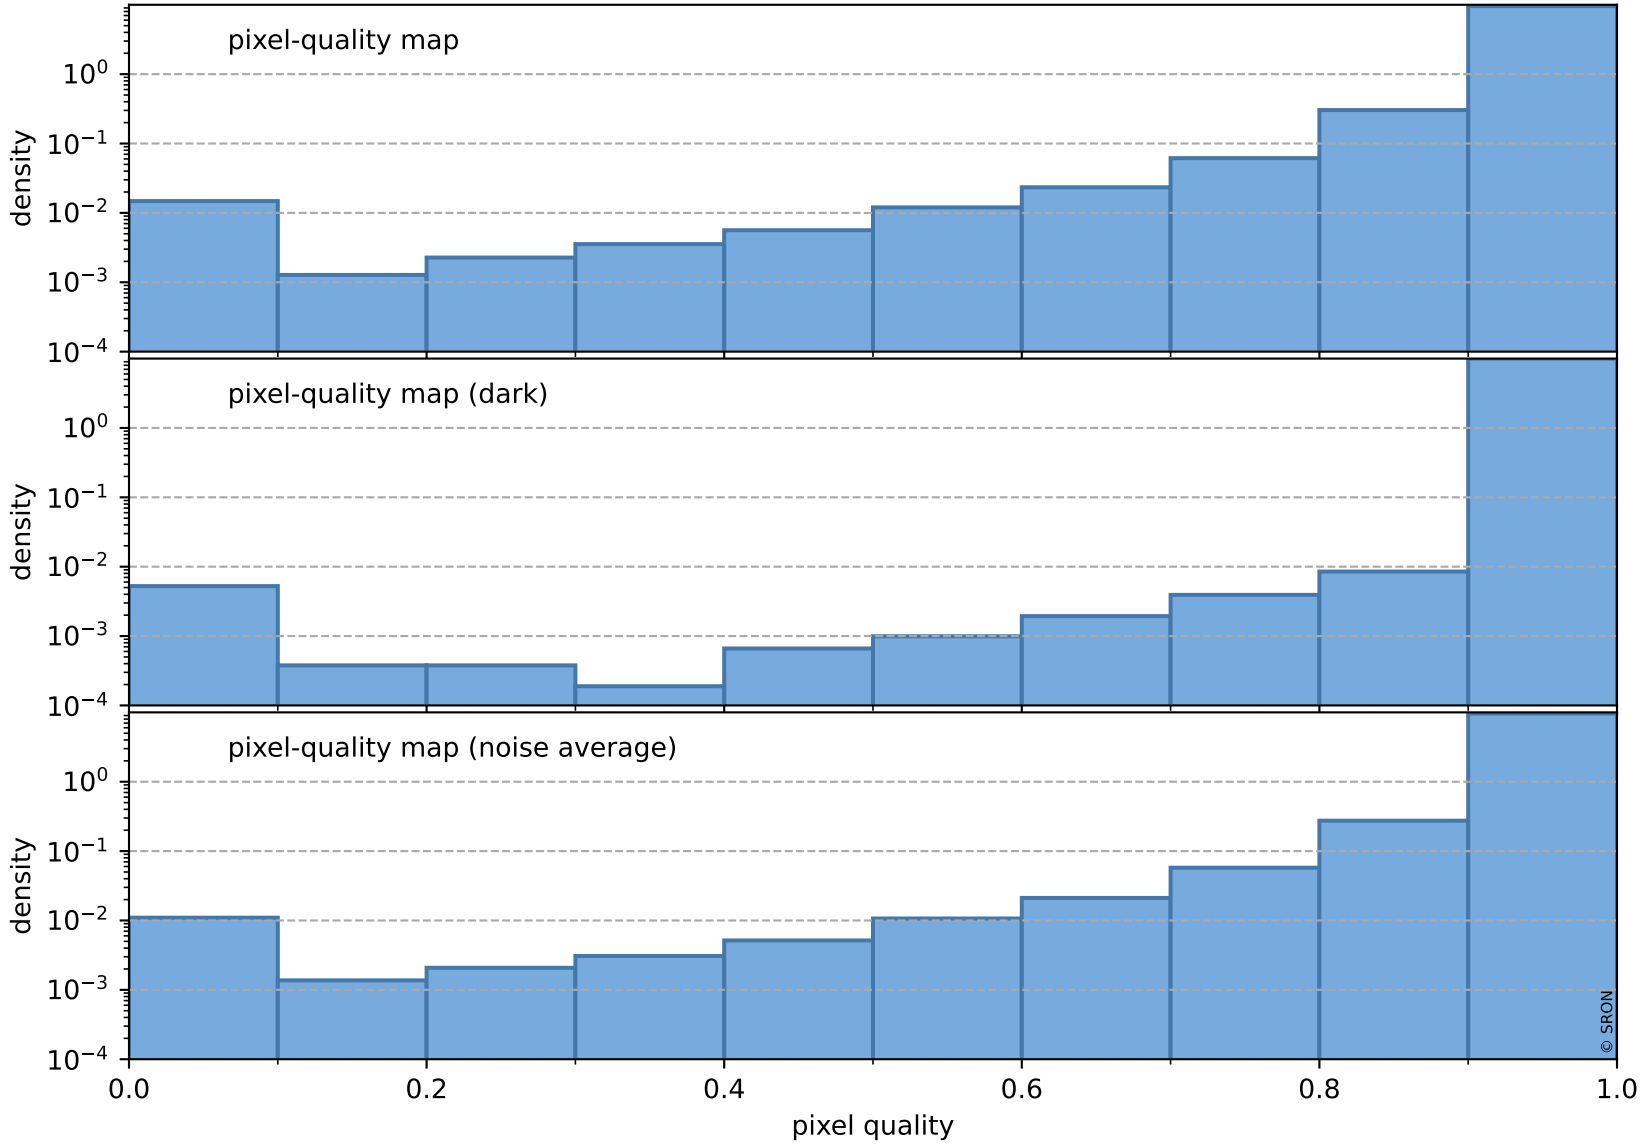

orbits : 19 in [4117, 4162]
coverage : 2018-07-30 / 2018-08-02
to good : 360
good to bad : 643
to worst : 103
created : 2023-08-22T07:45:44

total quality compared with SWIR pixel-quality CKD

Tropomi SWIR pixel quality (official)

orbits : 19 in [4117, 4162]
coverage : 2018-07-30 / 2018-08-02
created : 2023-08-22T07:45:44

Histograms of pixel-quality

Tropomi SWIR pixel quality (official) ground-tracks of Sentinel-5P

orbits : 19 in [4117, 4162]
coverage : 2018-07-30 / 2018-08-02
created : 2023-08-22T07:45:44

Tropomi SWIR pixel quality (official)

orbits : [2827, 4162]
coverage : 2018-04-30 / 2018-08-02
created : 2023-08-22T07:45:45

trend of pixel quality & temperatures