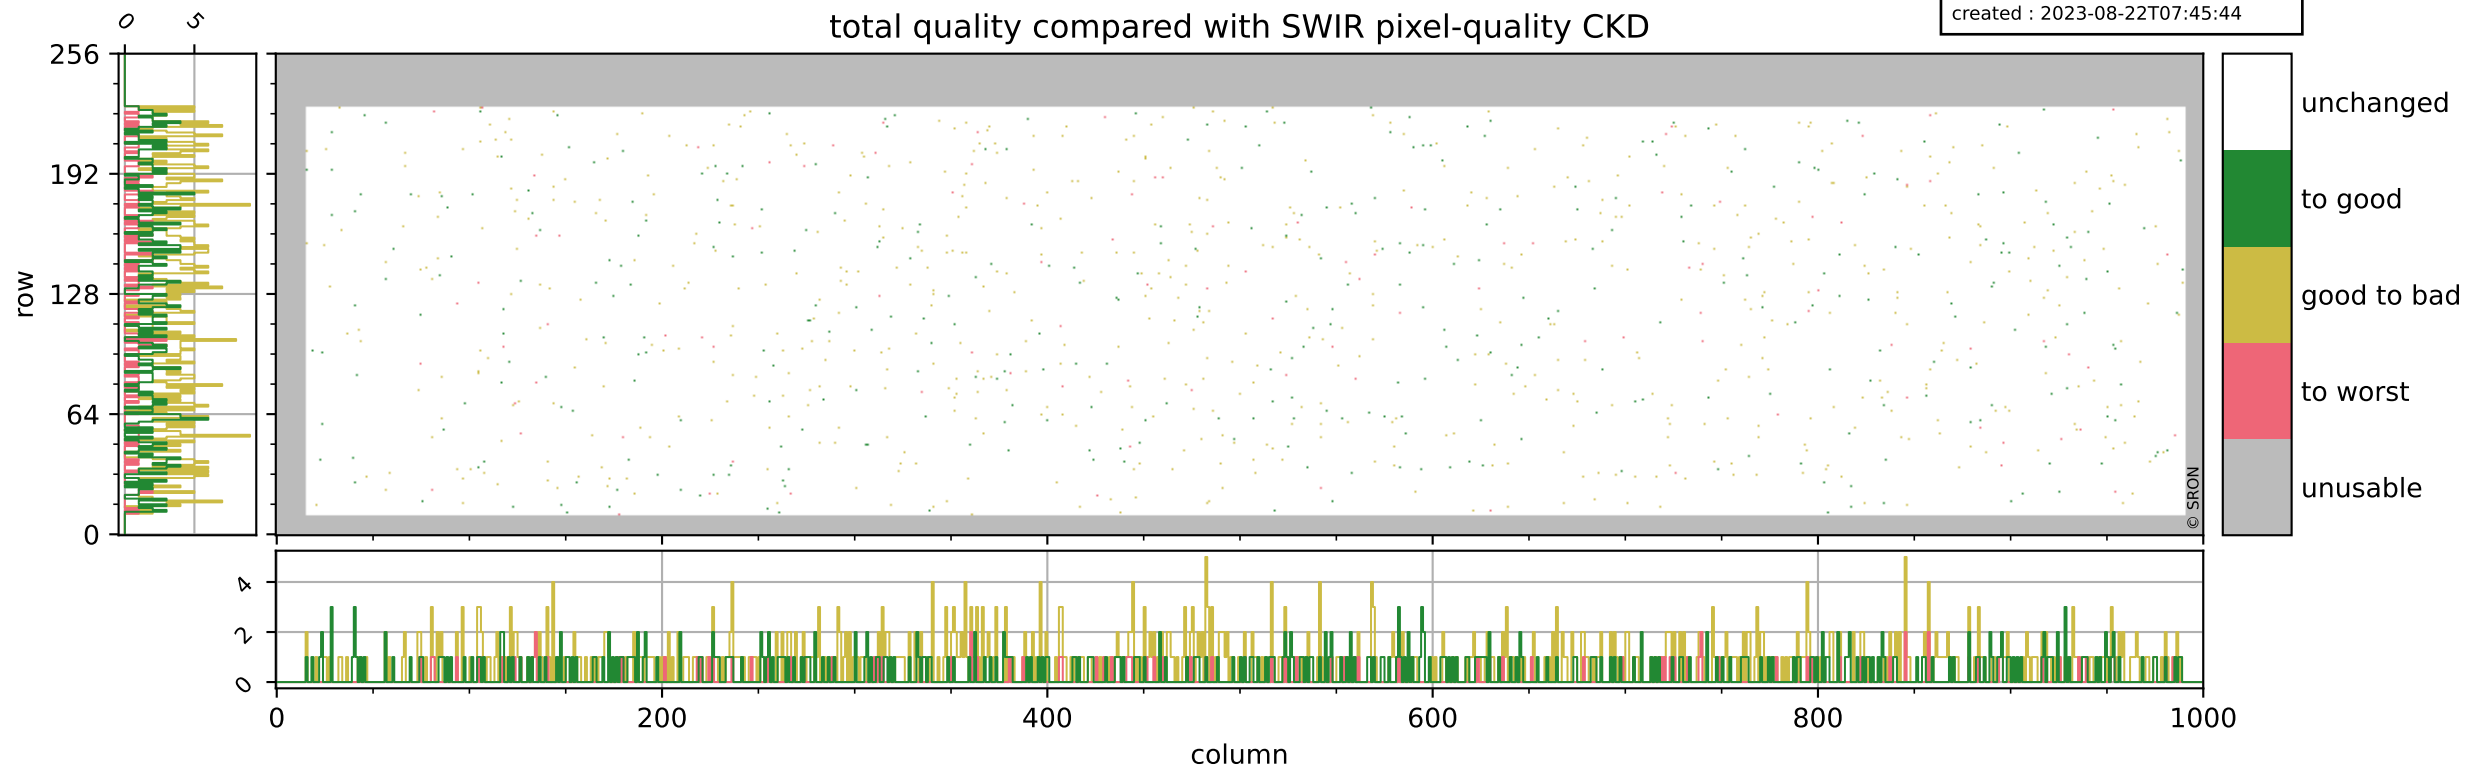

Tropomi SWIR pixel quality (official)

orbits : 19 in [4117, 4162]
coverage : 2018-07-30 / 2018-08-02
bad (quality < 0.8) : 290
worst (quality < 0.1) : 111
created : 2023-08-22T07:45:43

Tropomi SWIR pixel quality (official)

orbits : 19 in [4117, 4162]
coverage : 2018-07-30 / 2018-08-02
bad (quality < 0.8) : 2371
worst (quality < 0.1) : 232
created : 2023-08-22T07:45:44

pixel-quality map (noise average)

Tropomi SWIR pixel quality (official)

orbits : 19 in [4117, 4162]
coverage : 2018-07-30 / 2018-08-02
to good : 360
good to bad : 643
to worst : 103
created : 2023-08-22T07:45:44

total quality compared with SWIR pixel-quality CKD

Tropomi SWIR pixel quality (official)

orbits : 19 in [4117, 4162]
coverage : 2018-07-30 / 2018-08-02
created : 2023-08-22T07:45:44

Histograms of pixel-quality

Tropomi SWIR pixel quality (official) ground-tracks of Sentinel-5P

orbits : 19 in [4117, 4162]
coverage : 2018-07-30 / 2018-08-02
created : 2023-08-22T07:45:44