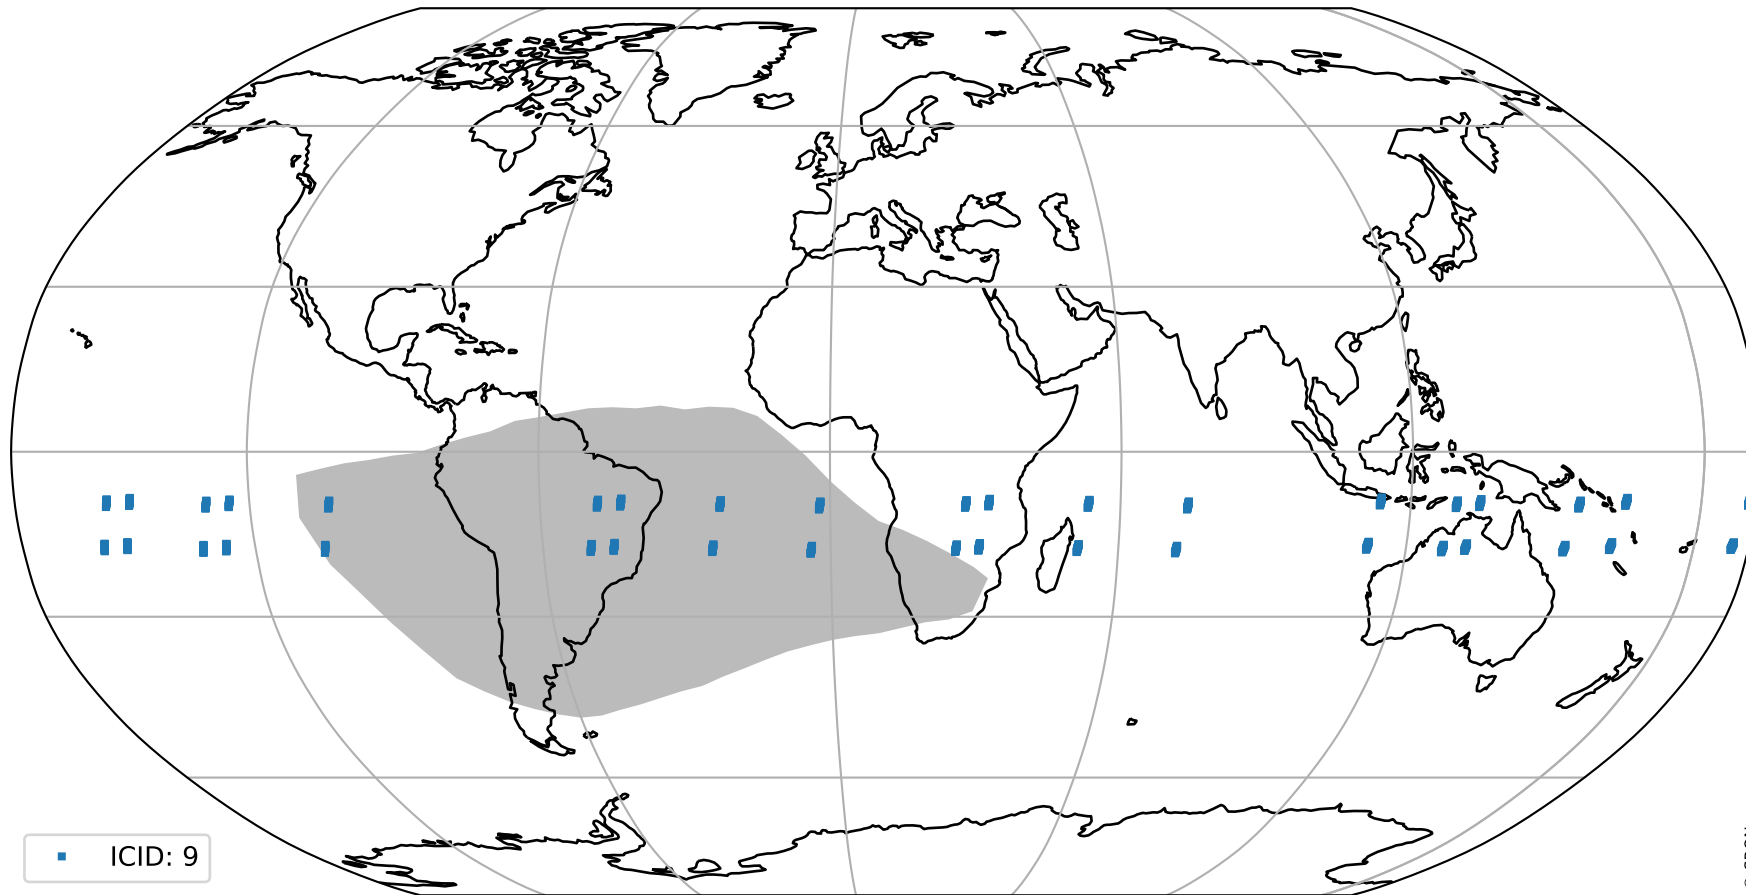

orbits : 19 in [4117, 4162]
coverage : 2018-07-30 / 2018-08-02
bad (quality < 0.8) : 2371
worst (quality < 0.1) : 232
created : 2023-08-22T07:45:44

pixel-quality map (noise average)

Tropomi SWIR pixel quality (official)

orbits : 19 in [4117, 4162]
coverage : 2018-07-30 / 2018-08-02
to good : 360
good to bad : 643
to worst : 103
created : 2023-08-22T07:45:44

total quality compared with SWIR pixel-quality CKD

Tropomi SWIR pixel quality (official)

orbits : 19 in [4117, 4162]
coverage : 2018-07-30 / 2018-08-02
created : 2023-08-22T07:45:44

Histograms of pixel-quality

Tropomi SWIR pixel quality (official) ground-tracks of Sentinel-5P

orbits : 19 in [4117, 4162]
coverage : 2018-07-30 / 2018-08-02
created : 2023-08-22T07:45:44