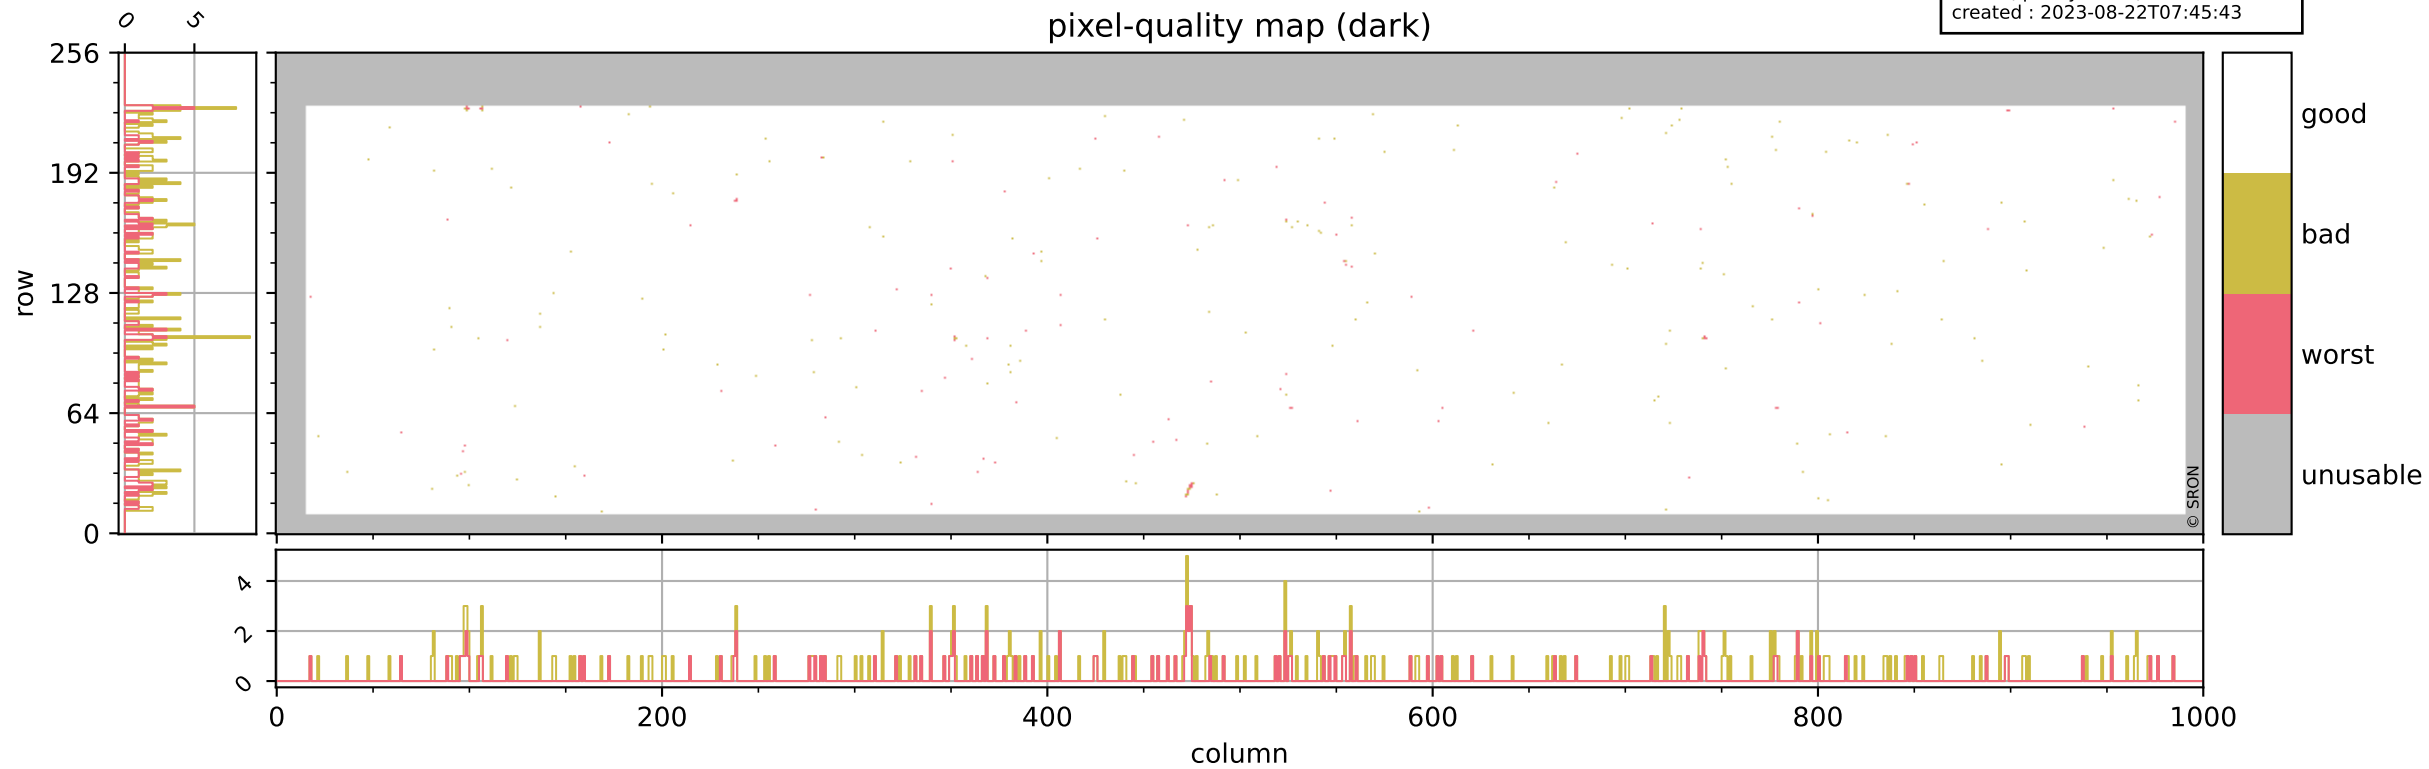

Tropomi SWIR pixel quality (official)

orbits : 19 in [4117, 4162]
coverage : 2018-07-30 / 2018-08-02
bad (quality < 0.8) : 2633
worst (quality < 0.1) : 313
created : 2023-08-22T07:45:43

pixel-quality map

Tropomi SWIR pixel quality (official)

orbits : 19 in [4117, 4162]
coverage : 2018-07-30 / 2018-08-02
bad (quality < 0.8) : 290
worst (quality < 0.1) : 111
created : 2023-08-22T07:45:43

Tropomi SWIR pixel quality (official)

orbits : 19 in [4117, 4162]
coverage : 2018-07-30 / 2018-08-02
bad (quality < 0.8) : 2371
worst (quality < 0.1) : 232
created : 2023-08-22T07:45:44

pixel-quality map (noise average)

Tropomi SWIR pixel quality (official)

orbits : 19 in [4117, 4162]
coverage : 2018-07-30 / 2018-08-02
to good : 360
good to bad : 643
to worst : 103
created : 2023-08-22T07:45:44

total quality compared with SWIR pixel-quality CKD

Tropomi SWIR pixel quality (official)