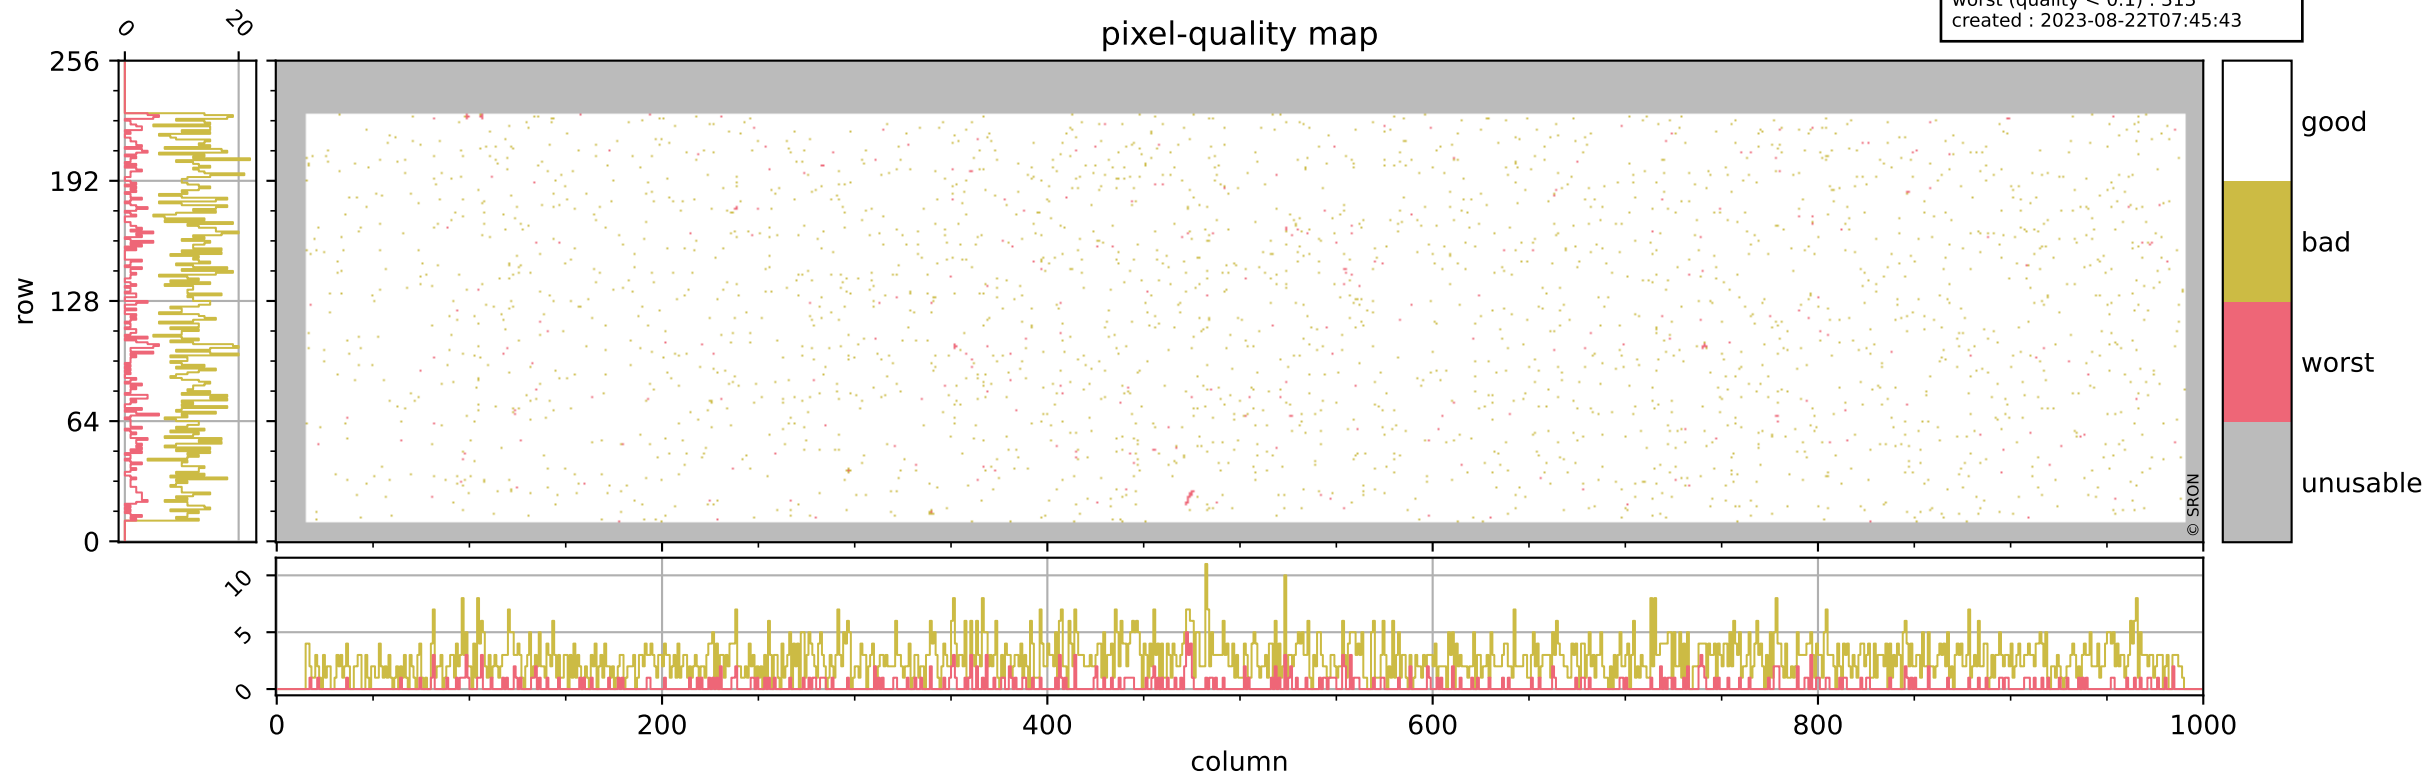

Tropomi SWIR pixel quality (official)

orbits : 19 in [4117, 4162]
coverage : 2018-07-30 / 2018-08-02
bad (quality < 0.8) : 2633
worst (quality < 0.1) : 313
created : 2023-08-22T07:45:43

pixel-quality map

Tropomi SWIR pixel quality (official)

orbits : 19 in [4117, 4162]
coverage : 2018-07-30 / 2018-08-02
bad (quality < 0.8) : 290
worst (quality < 0.1) : 111
created : 2023-08-22T07:45:43

Tropomi SWIR pixel quality (official)

orbits : 19 in [4117, 4162]
coverage : 2018-07-30 / 2018-08-02
bad (quality < 0.8) : 2371
worst (quality < 0.1) : 232
created : 2023-08-22T07:45:44

pixel-quality map (noise average)

Tropomi SWIR pixel quality (official)

orbits : 19 in [4117, 4162]
coverage : 2018-07-30 / 2018-08-02
created : 2023-08-22T07:45:44

Histograms of pixel-quality

Tropomi SWIR pixel quality (official) ground-tracks of Sentinel-5P

orbits : 19 in [4117, 4162]
coverage : 2018-07-30 / 2018-08-02
created : 2023-08-22T07:45:44