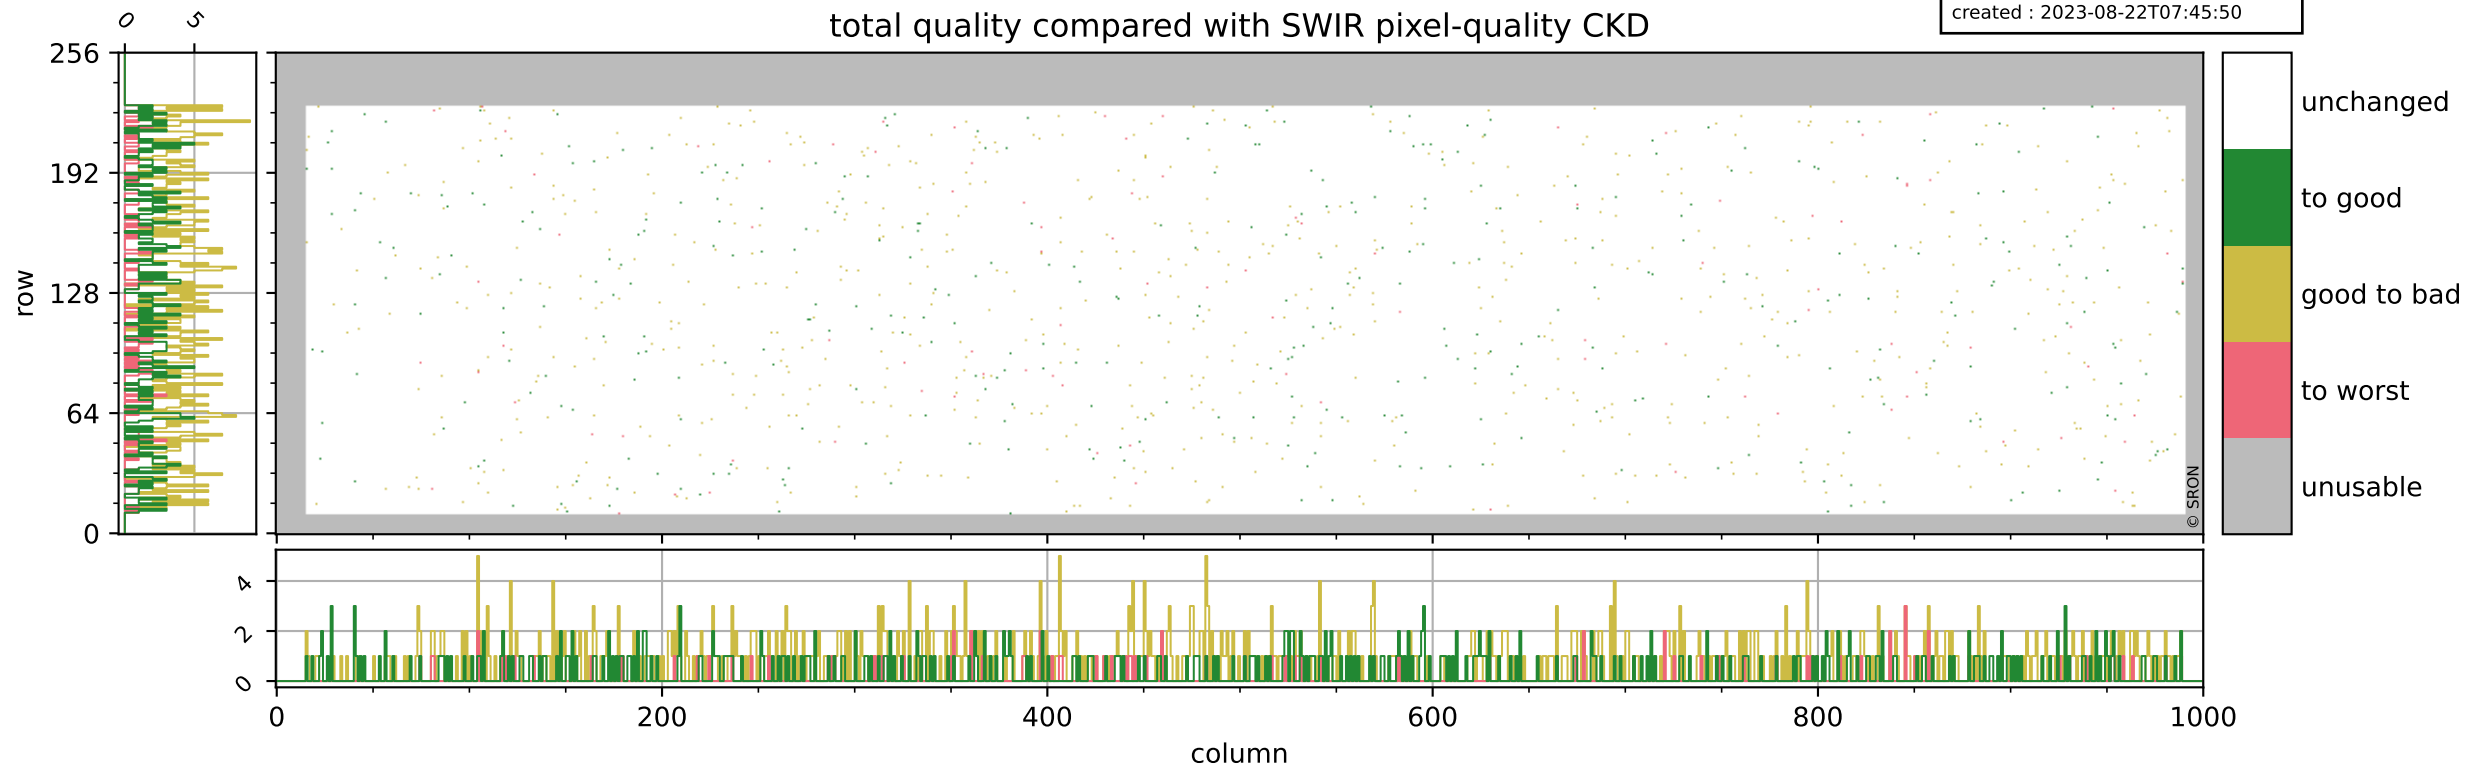

Tropomi SWIR pixel quality (official)

orbits : 17 in [4162, 4207]
coverage : 2018-08-02 / 2018-08-05
bad (quality < 0.8) : 289
worst (quality < 0.1) : 112
created : 2023-08-22T07:45:50

Tropomi SWIR pixel quality (official)

orbits : 17 in [4162, 4207]
coverage : 2018-08-02 / 2018-08-05
bad (quality < 0.8) : 2417
worst (quality < 0.1) : 226
created : 2023-08-22T07:45:50

pixel-quality map (noise average)

Tropomi SWIR pixel quality (official)

orbits : 17 in [4162, 4207]
coverage : 2018-08-02 / 2018-08-05
to good : 356
good to bad : 693
to worst : 95
created : 2023-08-22T07:45:50

total quality compared with SWIR pixel-quality CKD

Tropomi SWIR pixel quality (official)

orbits : 17 in [4162, 4207]
coverage : 2018-08-02 / 2018-08-05
created : 2023-08-22T07:45:50

Histograms of pixel-quality

Tropomi SWIR pixel quality (official) ground-tracks of Sentinel-5P

orbits : 17 in [4162, 4207]
coverage : 2018-08-02 / 2018-08-05
created : 2023-08-22T07:45:51