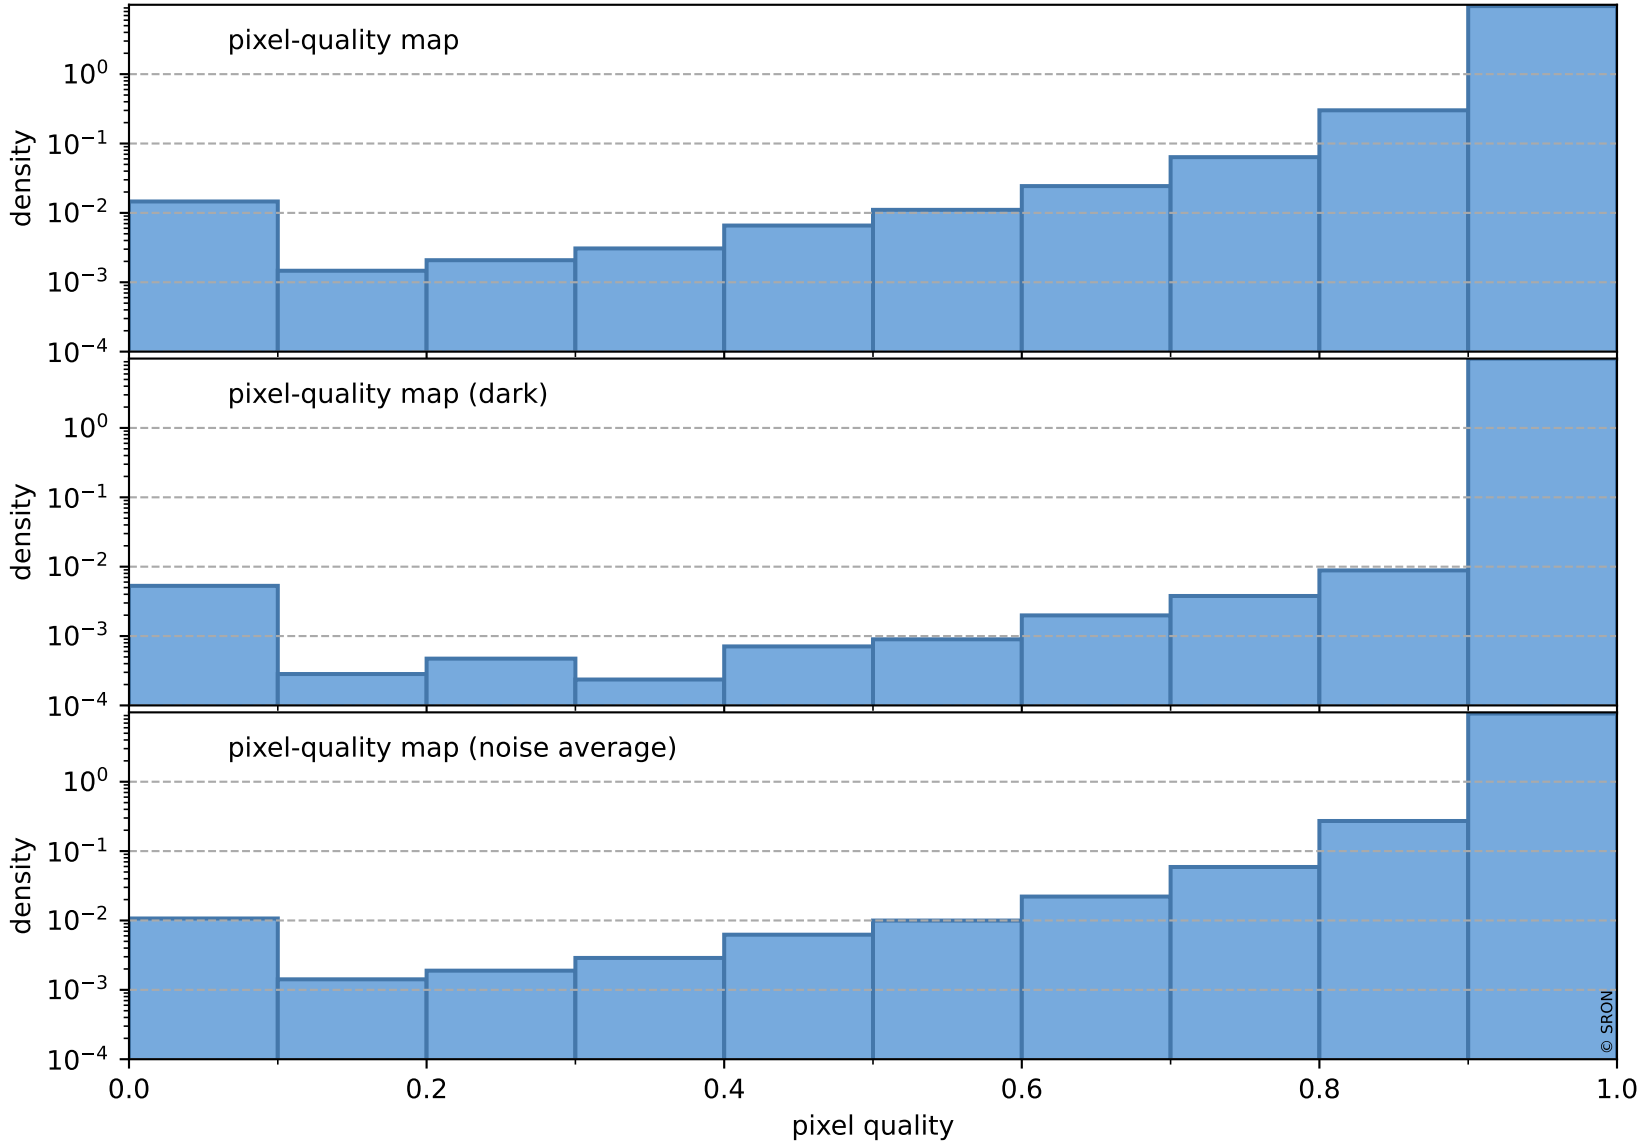

orbits : 17 in [4162, 4207]
coverage : 2018-08-02 / 2018-08-05
to good : 356
good to bad : 693
to worst : 95
created : 2023-08-22T07:45:50

total quality compared with SWIR pixel-quality CKD

Tropomi SWIR pixel quality (official)

orbits : 17 in [4162, 4207]
coverage : 2018-08-02 / 2018-08-05
created : 2023-08-22T07:45:50

Histograms of pixel-quality

Tropomi SWIR pixel quality (official) ground-tracks of Sentinel-5P

orbits : 17 in [4162, 4207]
coverage : 2018-08-02 / 2018-08-05
created : 2023-08-22T07:45:51

Tropomi SWIR pixel quality (official)

orbits : [2827, 4207]
coverage : 2018-04-30 / 2018-08-05
created : 2023-08-22T07:45:51

trend of pixel quality & temperatures