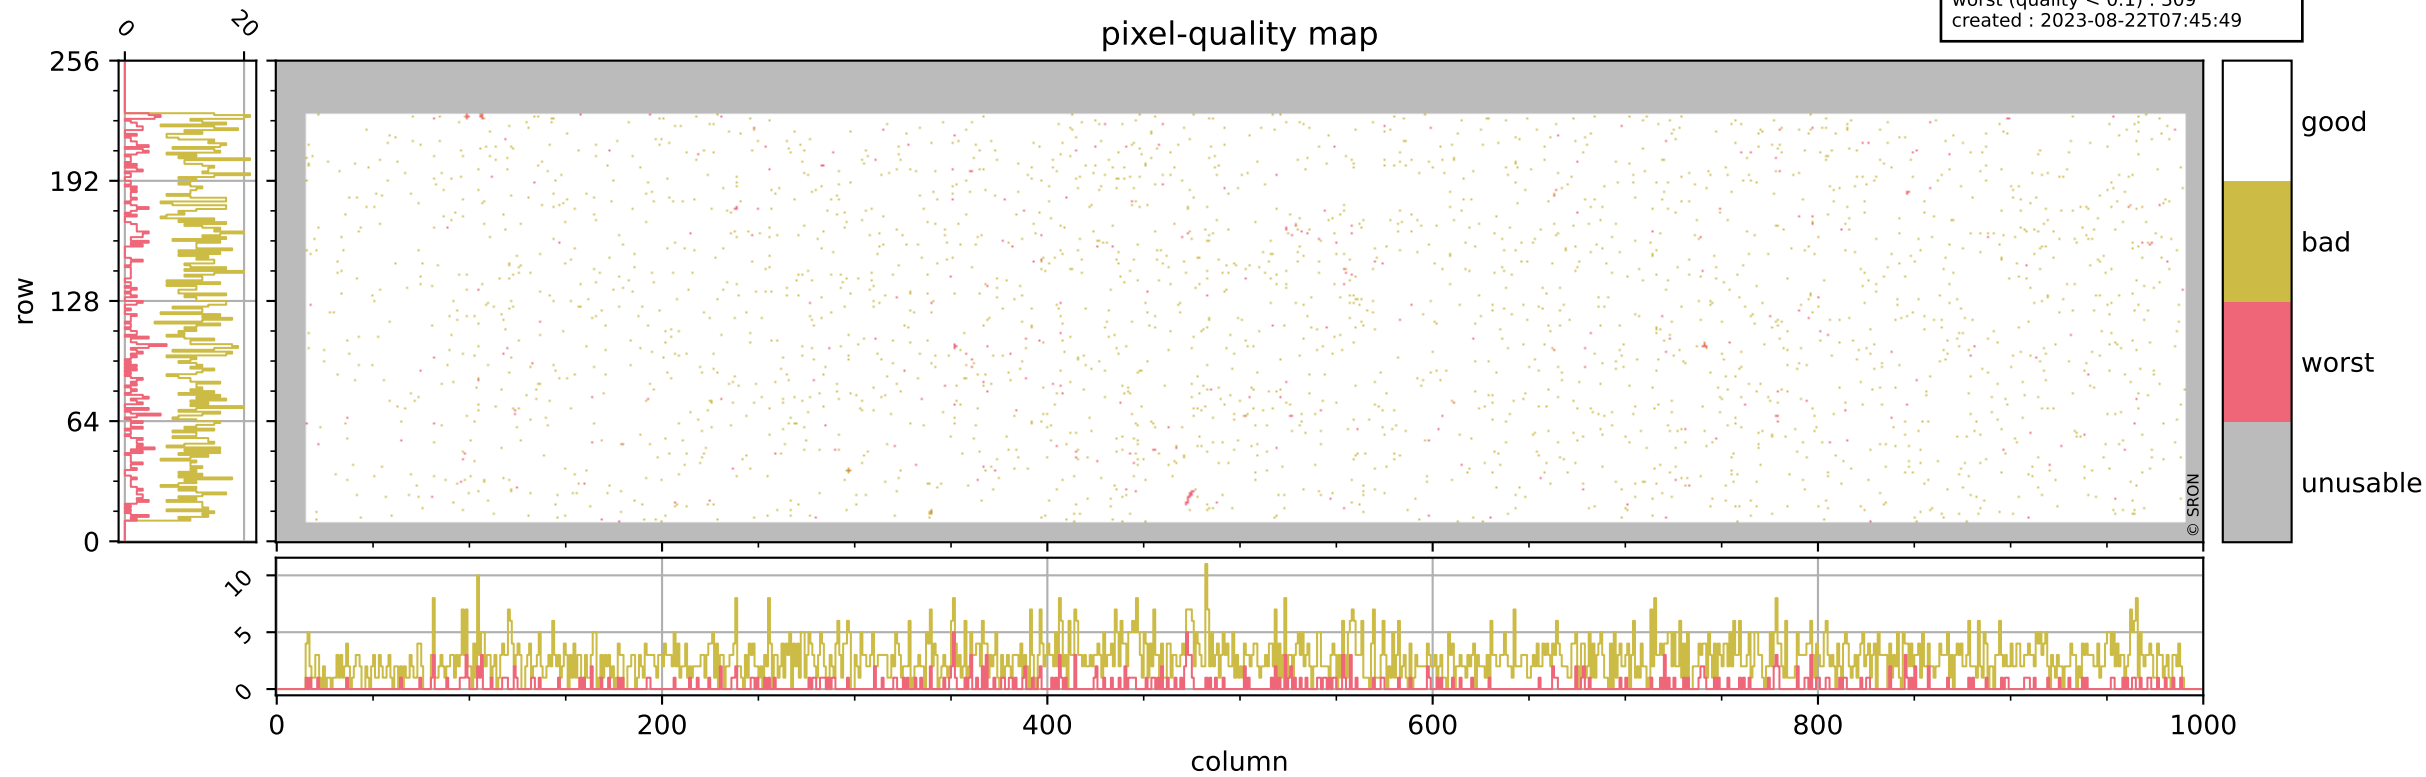

Tropomi SWIR pixel quality (official)

orbits : 17 in [4162, 4207]
coverage : 2018-08-02 / 2018-08-05
bad (quality < 0.8) : 2683
worst (quality < 0.1) : 309
created : 2023-08-22T07:45:49

pixel-quality map

Tropomi SWIR pixel quality (official)

orbits : 17 in [4162, 4207]
coverage : 2018-08-02 / 2018-08-05
bad (quality < 0.8) : 289
worst (quality < 0.1) : 112
created : 2023-08-22T07:45:50

Tropomi SWIR pixel quality (official)

orbits : 17 in [4162, 4207]
coverage : 2018-08-02 / 2018-08-05
bad (quality < 0.8) : 2417
worst (quality < 0.1) : 226
created : 2023-08-22T07:45:50

pixel-quality map (noise average)

Tropomi SWIR pixel quality (official)

orbits : 17 in [4162, 4207]
coverage : 2018-08-02 / 2018-08-05
created : 2023-08-22T07:45:50

Histograms of pixel-quality

Tropomi SWIR pixel quality (official) ground-tracks of Sentinel-5P

orbits : 17 in [4162, 4207]
coverage : 2018-08-02 / 2018-08-05
created : 2023-08-22T07:45:51