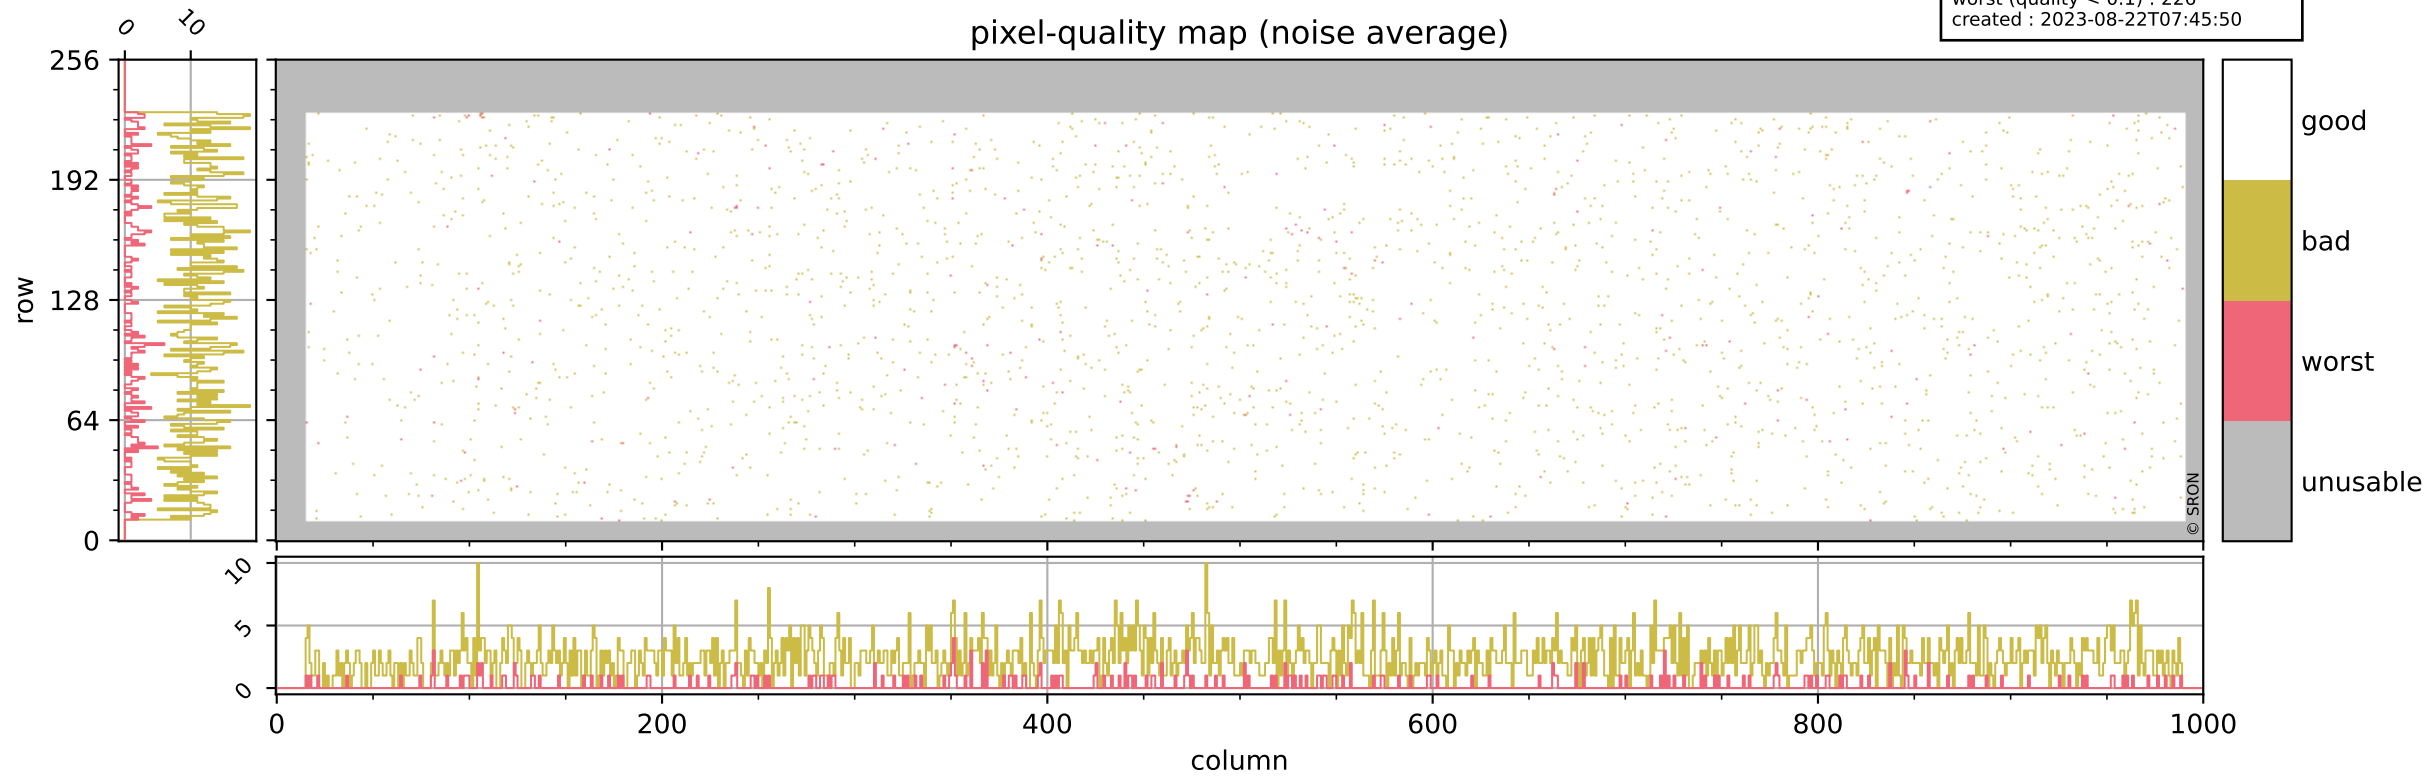

Tropomi SWIR pixel quality (official)

orbits : 17 in [4162, 4207]
coverage : 2018-08-02 / 2018-08-05
bad (quality < 0.8) : 289
worst (quality < 0.1) : 112
created : 2023-08-22T07:45:50

Tropomi SWIR pixel quality (official)

orbits : 17 in [4162, 4207]
coverage : 2018-08-02 / 2018-08-05
bad (quality < 0.8) : 2417
worst (quality < 0.1) : 226
created : 2023-08-22T07:45:50

pixel-quality map (noise average)

Tropomi SWIR pixel quality (official)

orbits : 17 in [4162, 4207]
coverage : 2018-08-02 / 2018-08-05
to good : 356
good to bad : 693
to worst : 95
created : 2023-08-22T07:45:50

total quality compared with SWIR pixel-quality CKD

Tropomi SWIR pixel quality (official)

orbits : 17 in [4162, 4207]
coverage : 2018-08-02 / 2018-08-05
created : 2023-08-22T07:45:50

Histograms of pixel-quality

Tropomi SWIR pixel quality (official) ground-tracks of Sentinel-5P

orbits : 17 in [4162, 4207]
coverage : 2018-08-02 / 2018-08-05
created : 2023-08-22T07:45:51