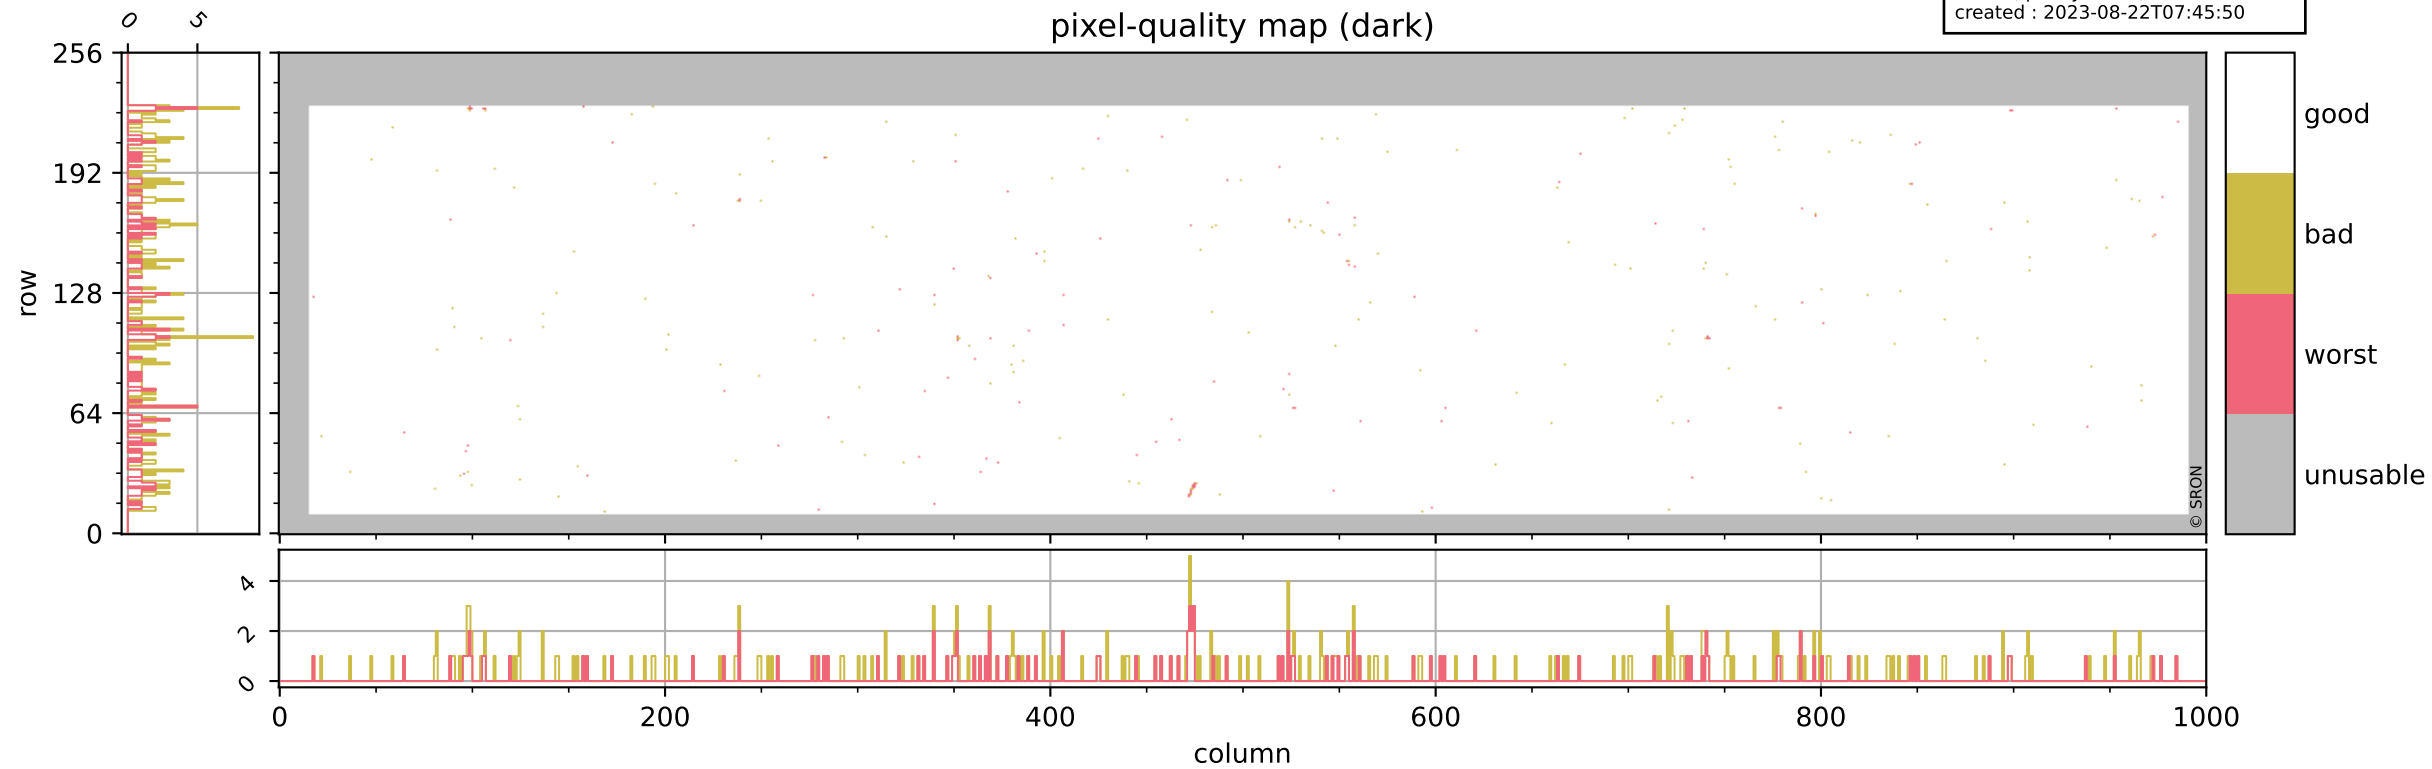

Tropomi SWIR pixel quality (official)

orbits : 17 in [4162, 4207]
coverage : 2018-08-02 / 2018-08-05
bad (quality < 0.8) : 2683
worst (quality < 0.1) : 309
created : 2023-08-22T07:45:49

pixel-quality map

Tropomi SWIR pixel quality (official)

orbits : 17 in [4162, 4207]
coverage : 2018-08-02 / 2018-08-05
bad (quality < 0.8) : 289
worst (quality < 0.1) : 112
created : 2023-08-22T07:45:50

Tropomi SWIR pixel quality (official)

orbits : 17 in [4162, 4207]
coverage : 2018-08-02 / 2018-08-05
bad (quality < 0.8) : 2417
worst (quality < 0.1) : 226
created : 2023-08-22T07:45:50

pixel-quality map (noise average)

Tropomi SWIR pixel quality (official)

orbits : 17 in [4162, 4207]
coverage : 2018-08-02 / 2018-08-05
to good : 356
good to bad : 693
to worst : 95
created : 2023-08-22T07:45:50

total quality compared with SWIR pixel-quality CKD

Tropomi SWIR pixel quality (official)