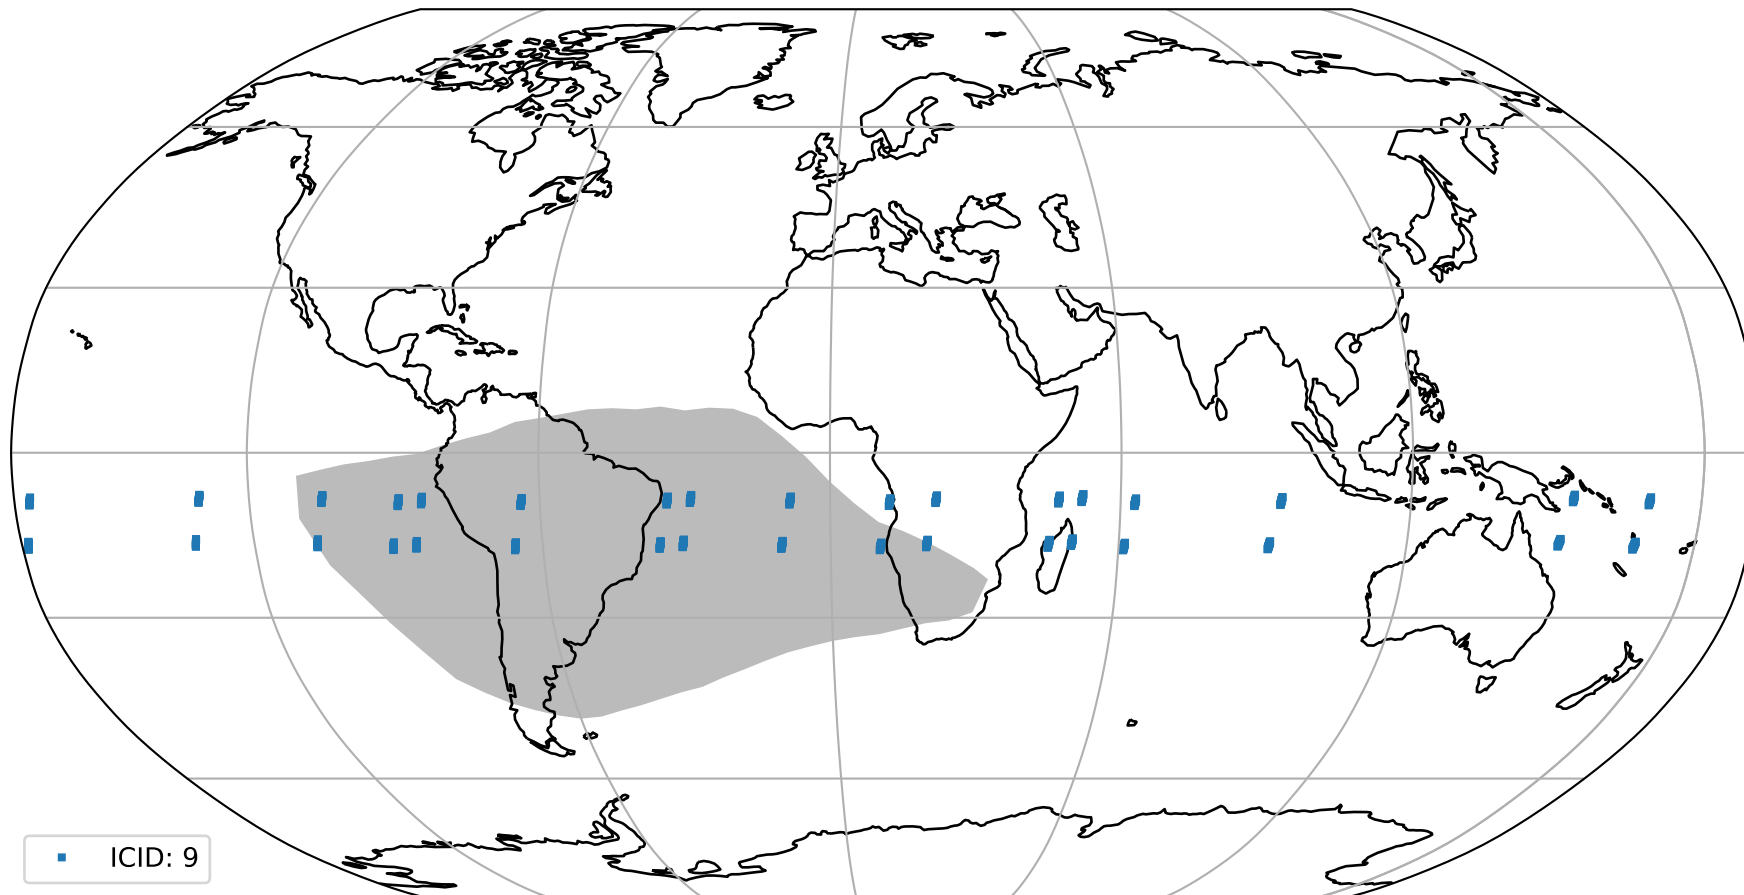

orbits : 17 in [4162, 4207]
coverage : 2018-08-02 / 2018-08-05
bad (quality < 0.8) : 2417
worst (quality < 0.1) : 226
created : 2023-08-22T07:45:50

pixel-quality map (noise average)

Tropomi SWIR pixel quality (official)

orbits : 17 in [4162, 4207]
coverage : 2018-08-02 / 2018-08-05
to good : 356
good to bad : 693
to worst : 95
created : 2023-08-22T07:45:50

total quality compared with SWIR pixel-quality CKD

Tropomi SWIR pixel quality (official)

orbits : 17 in [4162, 4207]
coverage : 2018-08-02 / 2018-08-05
created : 2023-08-22T07:45:50

Histograms of pixel-quality

Tropomi SWIR pixel quality (official) ground-tracks of Sentinel-5P

orbits : 17 in [4162, 4207]
coverage : 2018-08-02 / 2018-08-05
created : 2023-08-22T07:45:51

Tropomi SWIR pixel quality (official)

orbits : [2827, 4207]
coverage : 2018-04-30 / 2018-08-05
created : 2023-08-22T07:45:51

trend of pixel quality & temperatures