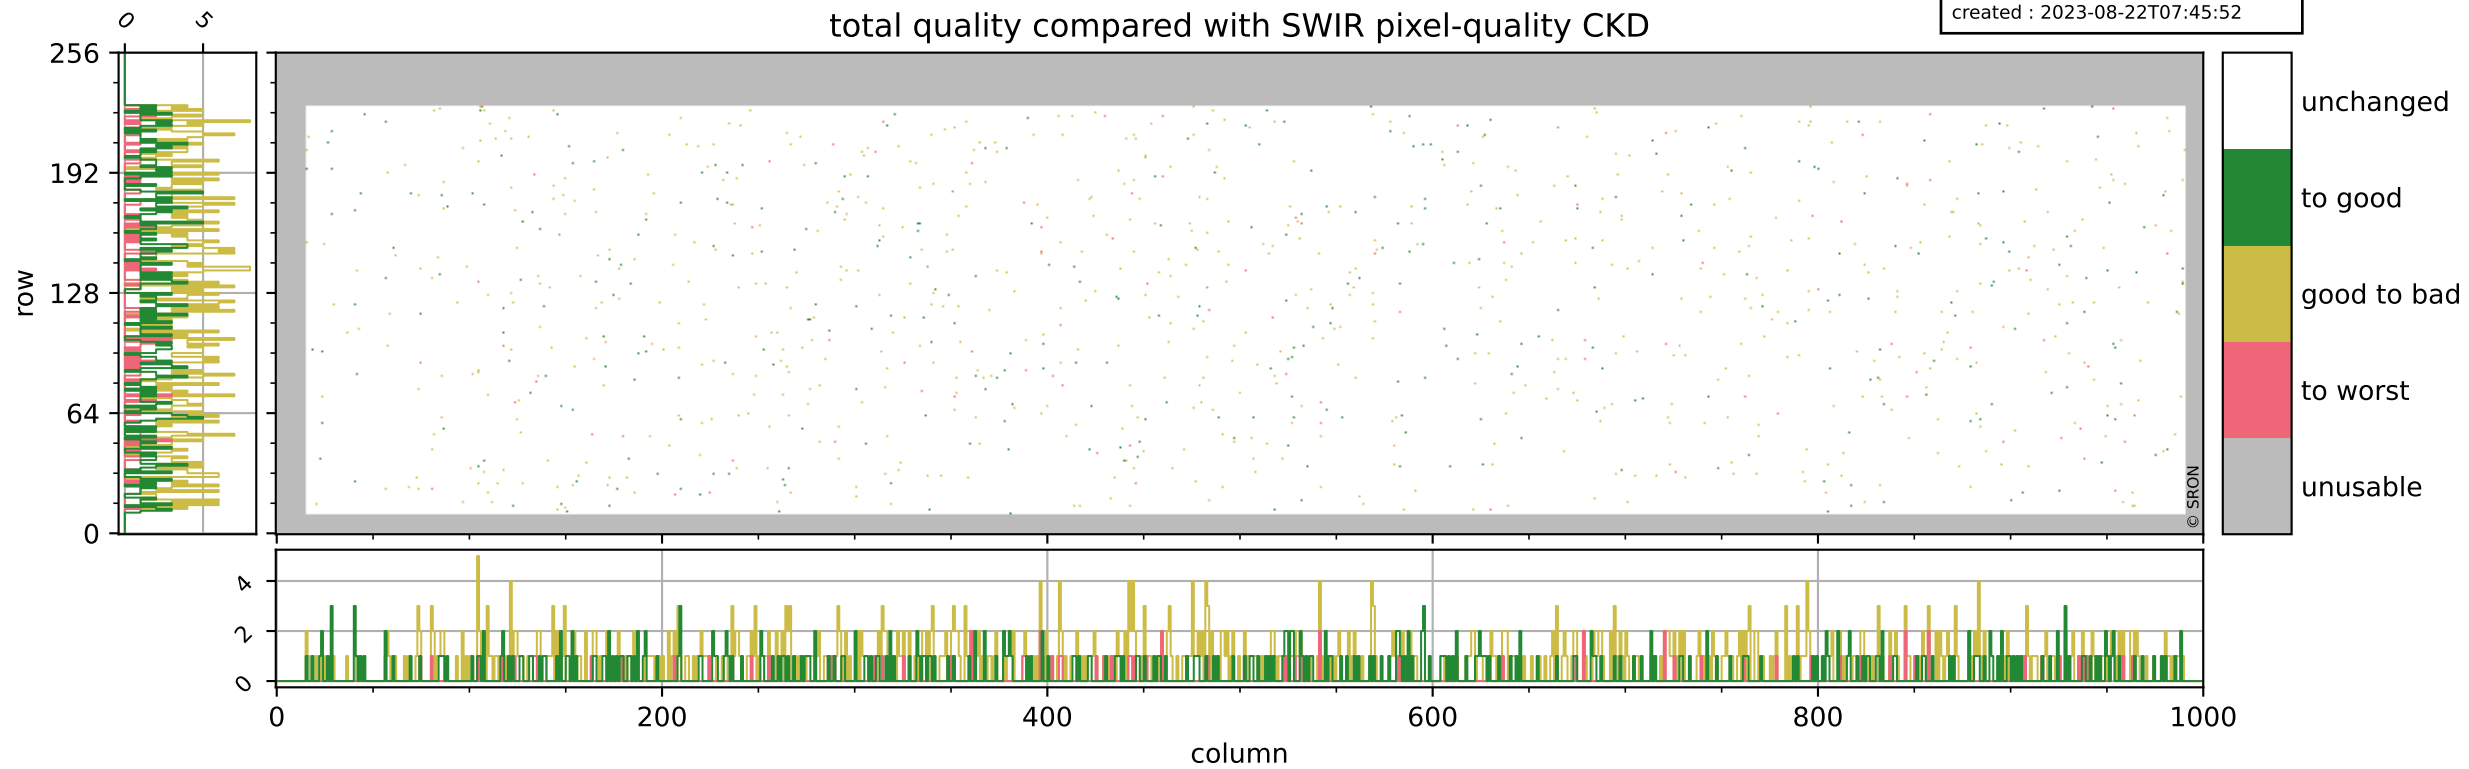

Tropomi SWIR pixel quality (official)

orbits : 16 in [4177, 4222]
coverage : 2018-08-04 / 2018-08-07
bad (quality < 0.8) : 287
worst (quality < 0.1) : 110
created : 2023-08-22T07:45:52

pixel-quality map (dark)

Tropomi SWIR pixel quality (official)

orbits : 16 in [4177, 4222]
coverage : 2018-08-04 / 2018-08-07
bad (quality < 0.8) : 2429
worst (quality < 0.1) : 222
created : 2023-08-22T07:45:52

pixel-quality map (noise average)

Tropomi SWIR pixel quality (official)

orbits : 16 in [4177, 4222]
coverage : 2018-08-04 / 2018-08-07
to good : 339
good to bad : 687
to worst : 91
created : 2023-08-22T07:45:52

total quality compared with SWIR pixel-quality CKD

Tropomi SWIR pixel quality (official)

orbits : 16 in [4177, 4222]
coverage : 2018-08-04 / 2018-08-07
created : 2023-08-22T07:45:53

Histograms of pixel-quality

Tropomi SWIR pixel quality (official) ground-tracks of Sentinel-5P