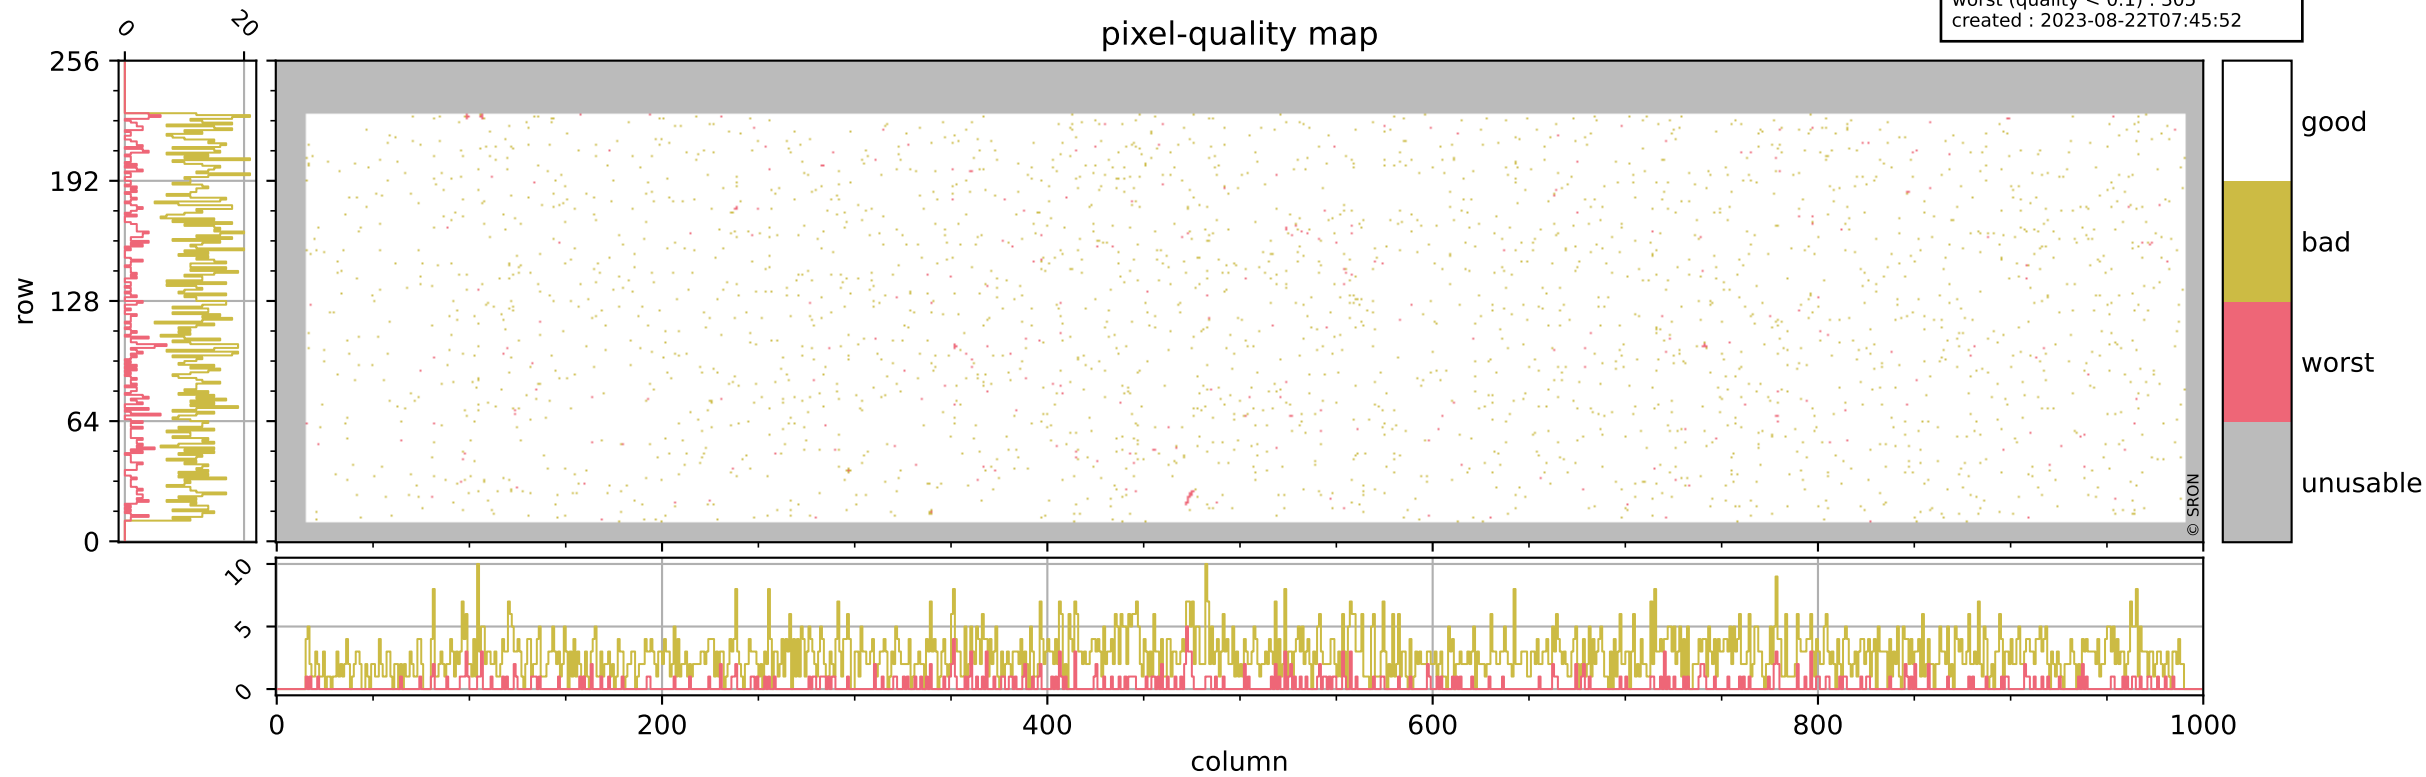

Tropomi SWIR pixel quality (official)

orbits : 16 in [4177, 4222]
coverage : 2018-08-04 / 2018-08-07
bad (quality < 0.8) : 2692
worst (quality < 0.1) : 305
created : 2023-08-22T07:45:52

pixel-quality map

Tropomi SWIR pixel quality (official)

orbits : 16 in [4177, 4222]
coverage : 2018-08-04 / 2018-08-07
bad (quality < 0.8) : 287
worst (quality < 0.1) : 110
created : 2023-08-22T07:45:52

pixel-quality map (dark)

Tropomi SWIR pixel quality (official)

orbits : 16 in [4177, 4222]
coverage : 2018-08-04 / 2018-08-07
bad (quality < 0.8) : 2429
worst (quality < 0.1) : 222
created : 2023-08-22T07:45:52

pixel-quality map (noise average)

Tropomi SWIR pixel quality (official)

orbits : 16 in [4177, 4222]
coverage : 2018-08-04 / 2018-08-07
created : 2023-08-22T07:45:53

Histograms of pixel-quality

Tropomi SWIR pixel quality (official) ground-tracks of Sentinel-5P