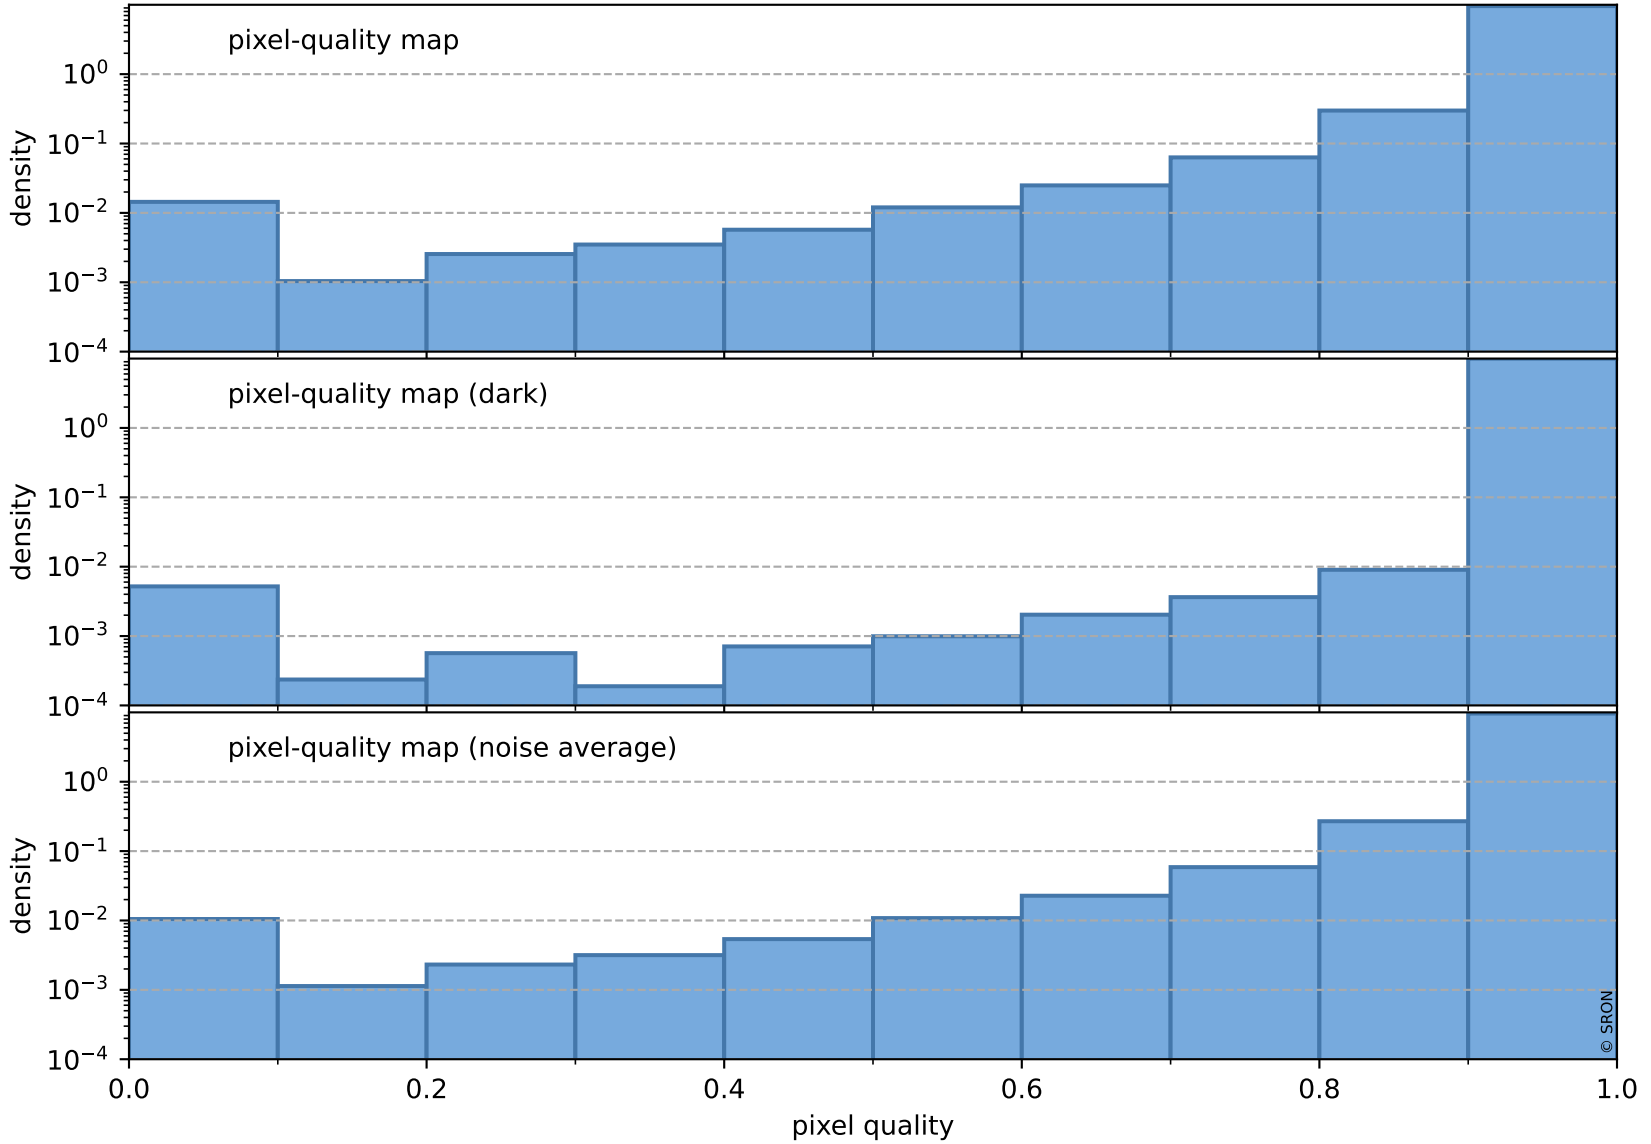

Tropomi SWIR pixel quality (official)

orbits : 16 in [4177, 4222]
coverage : 2018-08-04 / 2018-08-07
bad (quality < 0.8) : 2429
worst (quality < 0.1) : 222
created : 2023-08-22T07:45:52

pixel-quality map (noise average)

Tropomi SWIR pixel quality (official)

orbits : 16 in [4177, 4222]
coverage : 2018-08-04 / 2018-08-07
to good : 339
good to bad : 687
to worst : 91
created : 2023-08-22T07:45:52

total quality compared with SWIR pixel-quality CKD

Tropomi SWIR pixel quality (official)

orbits : 16 in [4177, 4222]
coverage : 2018-08-04 / 2018-08-07
created : 2023-08-22T07:45:53

Histograms of pixel-quality

Tropomi SWIR pixel quality (official) ground-tracks of Sentinel-5P

orbits : 16 in [4177, 4222]
coverage : 2018-08-04 / 2018-08-07
created : 2023-08-22T07:45:53

Tropomi SWIR pixel quality (official)

orbits : [2827, 4222]
coverage : 2018-04-30 / 2018-08-07
created : 2023-08-22T07:45:53