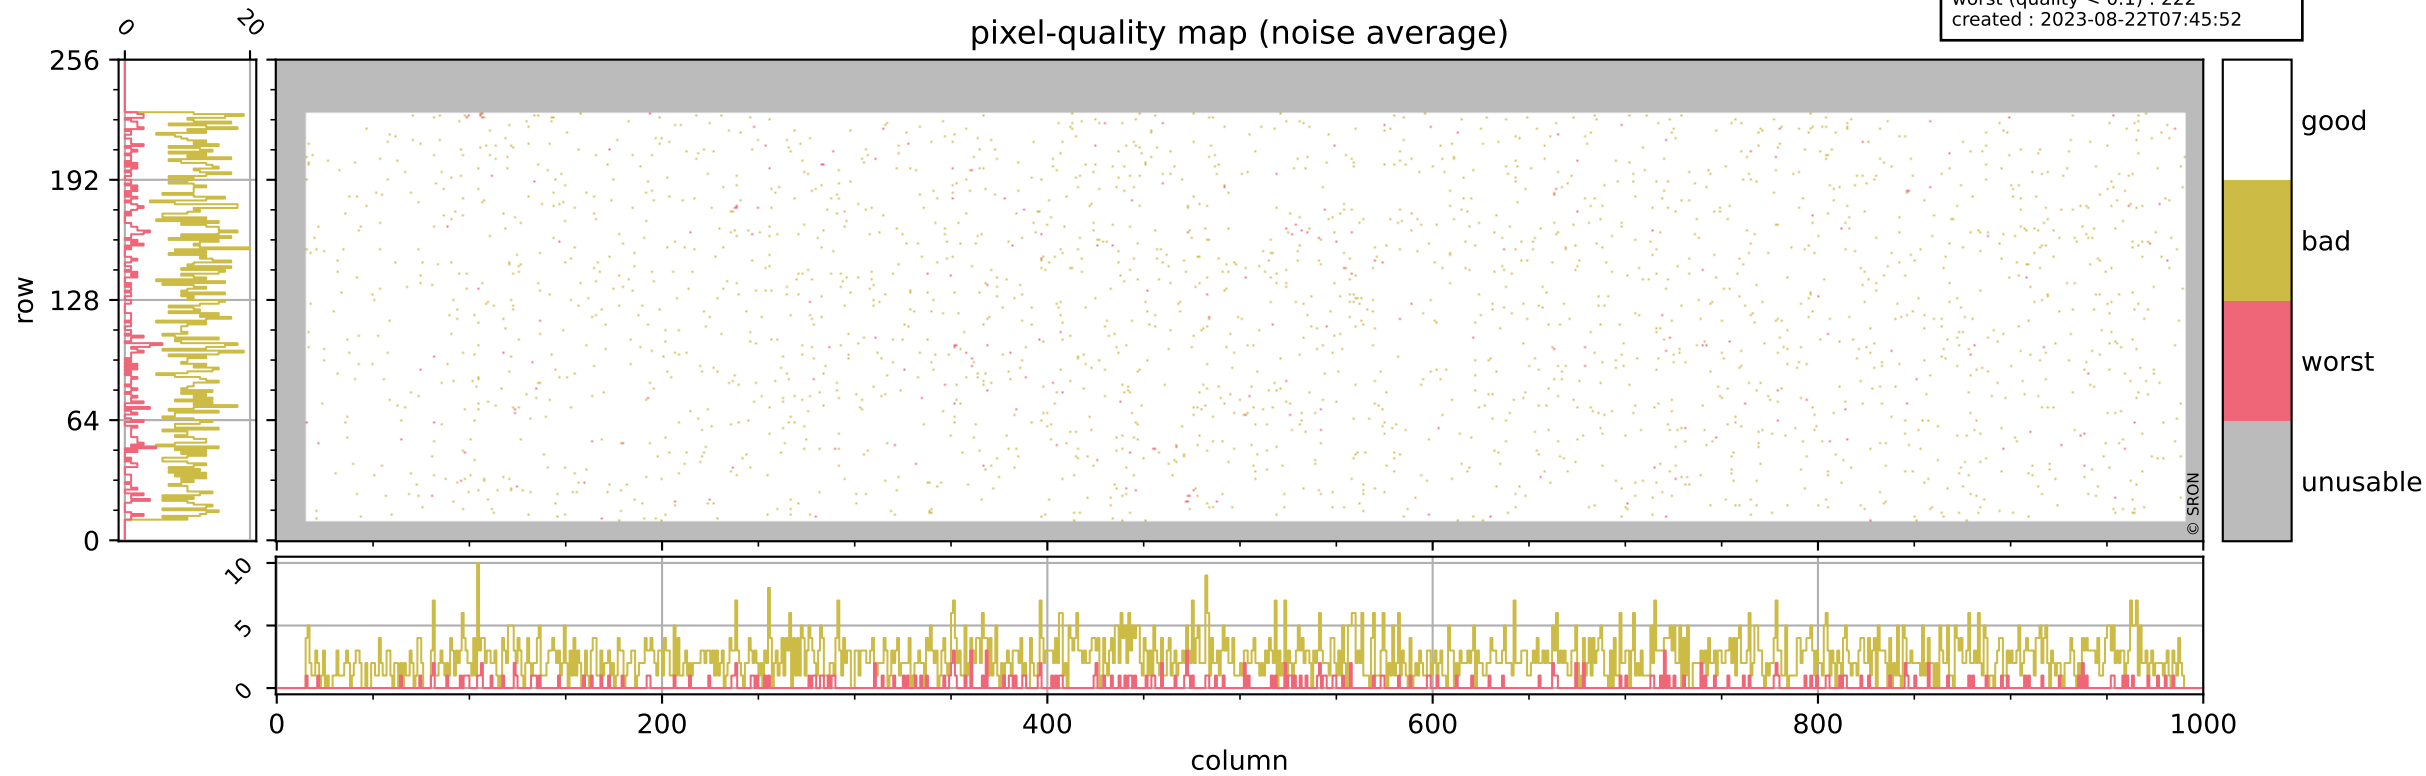

Tropomi SWIR pixel quality (official)

orbits : 16 in [4177, 4222]
coverage : 2018-08-04 / 2018-08-07
bad (quality < 0.8) : 287
worst (quality < 0.1) : 110
created : 2023-08-22T07:45:52

pixel-quality map (dark)

Tropomi SWIR pixel quality (official)

orbits : 16 in [4177, 4222]
coverage : 2018-08-04 / 2018-08-07
bad (quality < 0.8) : 2429
worst (quality < 0.1) : 222
created : 2023-08-22T07:45:52

pixel-quality map (noise average)

Tropomi SWIR pixel quality (official)

orbits : 16 in [4177, 4222]
coverage : 2018-08-04 / 2018-08-07
to good : 339
good to bad : 687
to worst : 91
created : 2023-08-22T07:45:52

total quality compared with SWIR pixel-quality CKD

Tropomi SWIR pixel quality (official)

orbits : 16 in [4177, 4222]
coverage : 2018-08-04 / 2018-08-07
created : 2023-08-22T07:45:53

Histograms of pixel-quality

Tropomi SWIR pixel quality (official) ground-tracks of Sentinel-5P