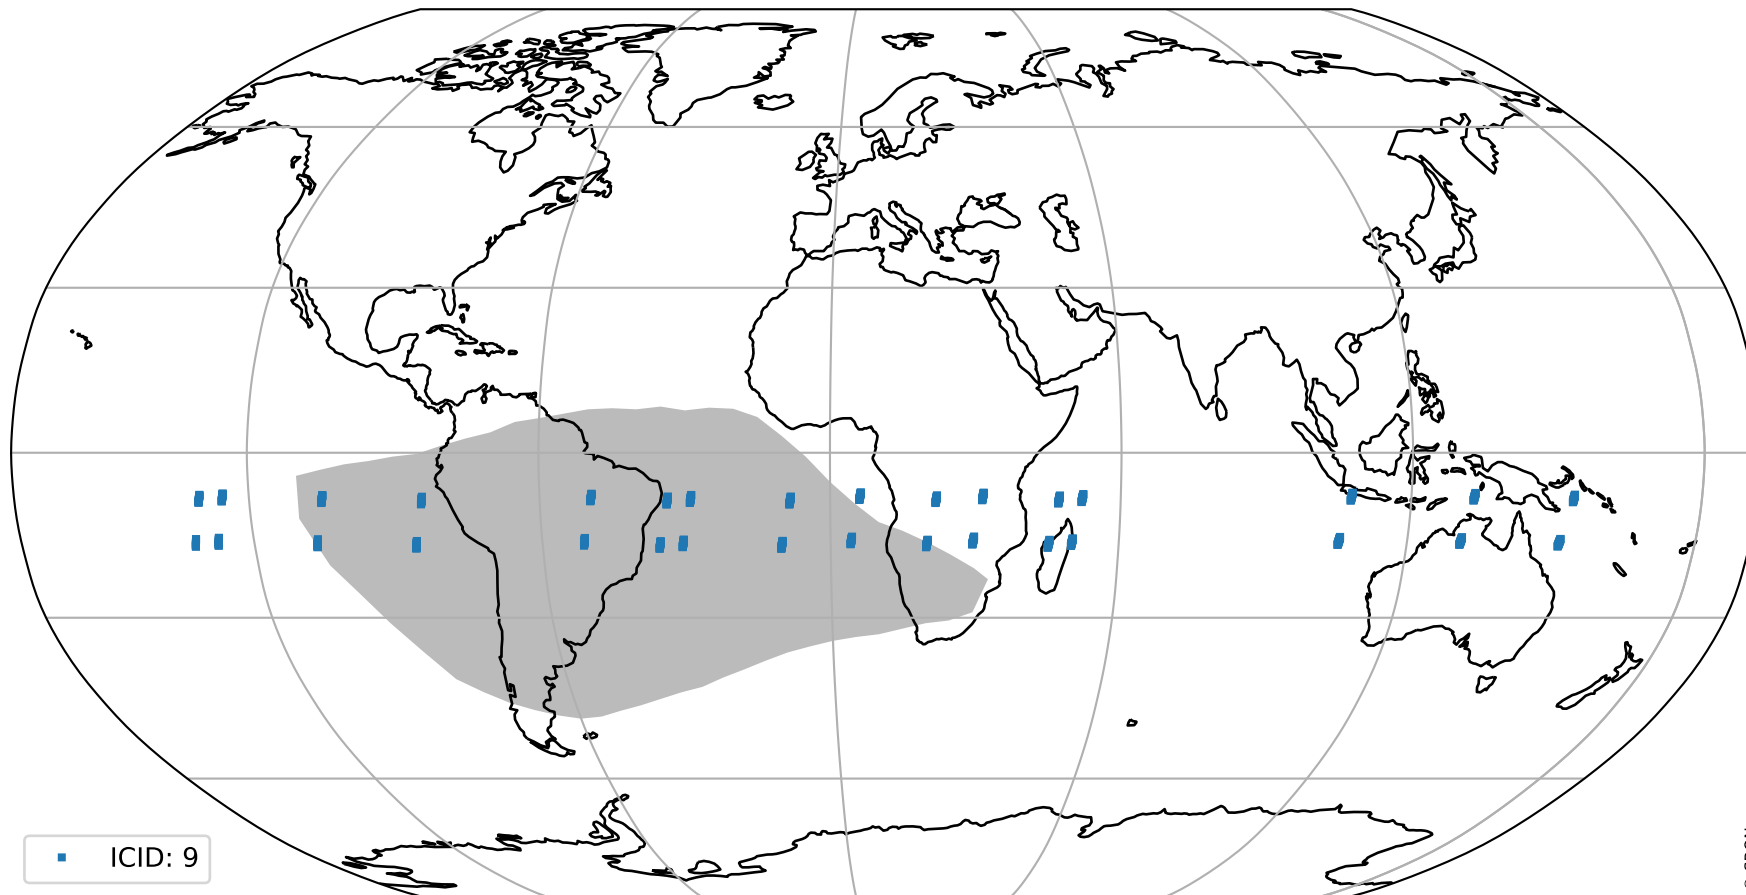

Tropomi SWIR pixel quality (official)

orbits : 16 in [4177, 4222]
coverage : 2018-08-04 / 2018-08-07
to good : 339
good to bad : 687
to worst : 91
created : 2023-08-22T07:45:52

total quality compared with SWIR pixel-quality CKD

Tropomi SWIR pixel quality (official)

orbits : 16 in [4177, 4222]
coverage : 2018-08-04 / 2018-08-07
created : 2023-08-22T07:45:53

Histograms of pixel-quality

Tropomi SWIR pixel quality (official) ground-tracks of Sentinel-5P

orbits : 16 in [4177, 4222]
coverage : 2018-08-04 / 2018-08-07
created : 2023-08-22T07:45:53

Tropomi SWIR pixel quality (official)

orbits : [2827, 4222]
coverage : 2018-04-30 / 2018-08-07
created : 2023-08-22T07:45:53