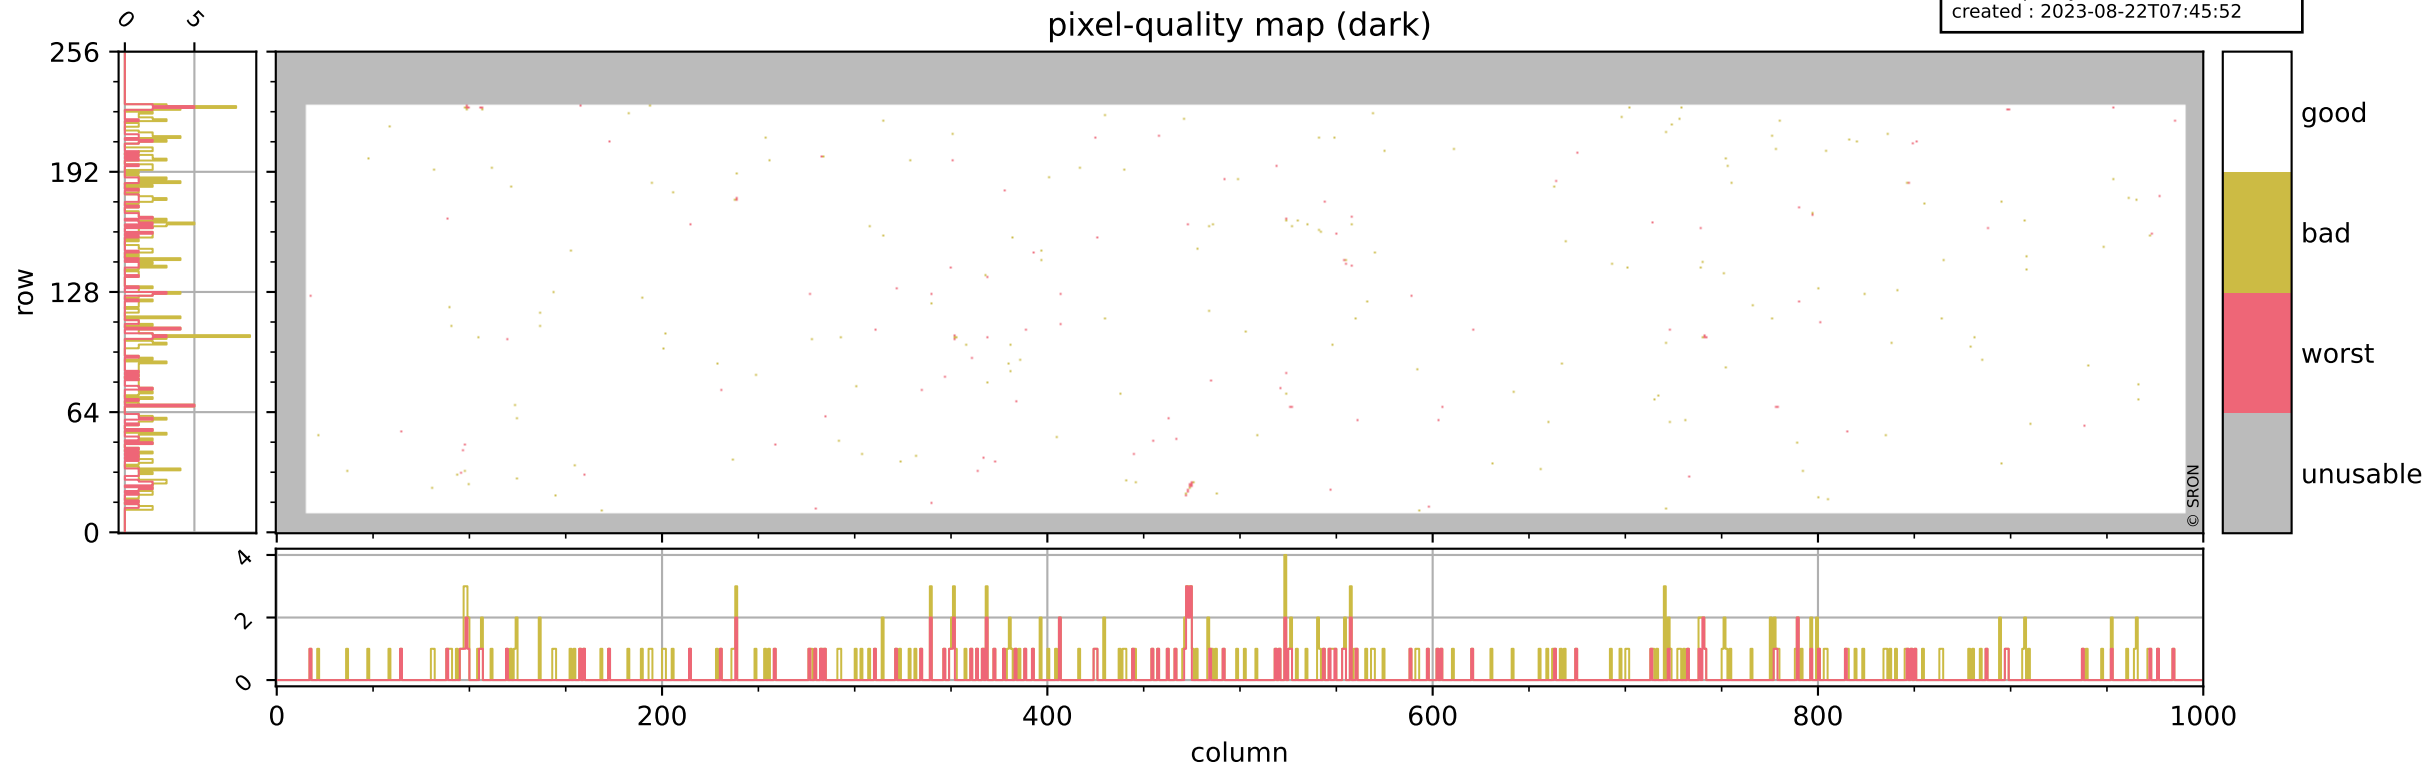

Tropomi SWIR pixel quality (official)

orbits : 16 in [4177, 4222]
coverage : 2018-08-04 / 2018-08-07
bad (quality < 0.8) : 2692
worst (quality < 0.1) : 305
created : 2023-08-22T07:45:52

pixel-quality map

Tropomi SWIR pixel quality (official)

orbits : 16 in [4177, 4222]
coverage : 2018-08-04 / 2018-08-07
bad (quality < 0.8) : 287
worst (quality < 0.1) : 110
created : 2023-08-22T07:45:52

pixel-quality map (dark)

Tropomi SWIR pixel quality (official)

orbits : 16 in [4177, 4222]
coverage : 2018-08-04 / 2018-08-07
bad (quality < 0.8) : 2429
worst (quality < 0.1) : 222
created : 2023-08-22T07:45:52

pixel-quality map (noise average)

Tropomi SWIR pixel quality (official)

orbits : 16 in [4177, 4222]
coverage : 2018-08-04 / 2018-08-07
created : 2023-08-22T07:45:53

Histograms of pixel-quality

Tropomi SWIR pixel quality (official) ground-tracks of Sentinel-5P