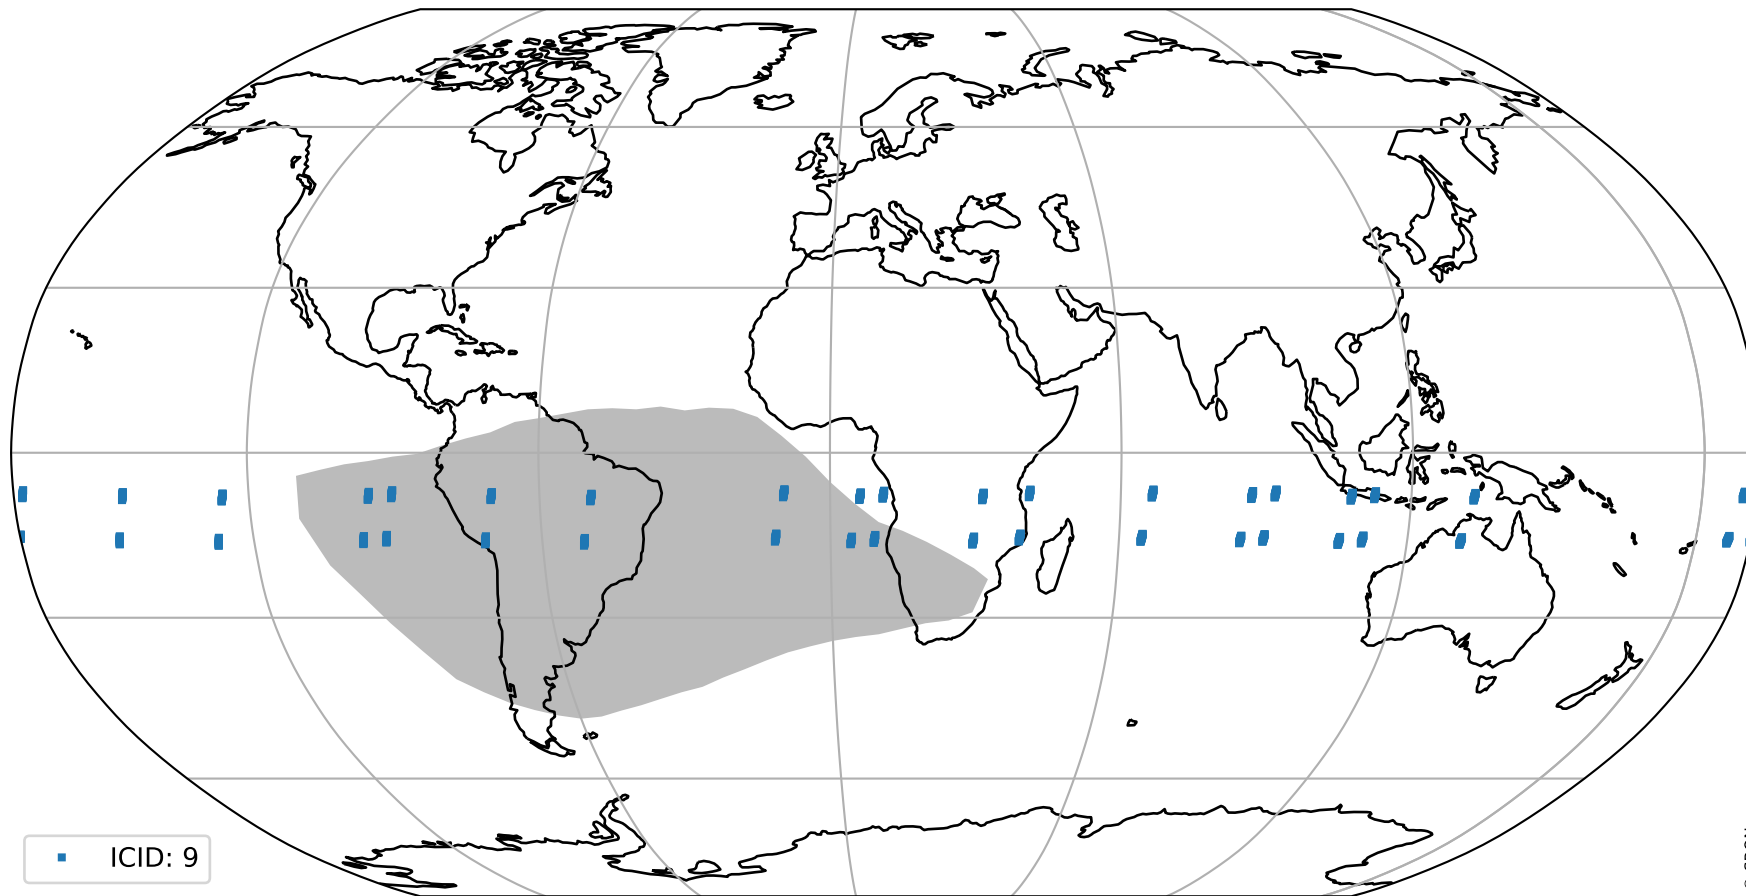

orbits : 19 in [4207, 4252]
coverage : 2018-08-06 / 2018-08-09
bad (quality < 0.8) : 2400
worst (quality < 0.1) : 224
created : 2023-08-22T07:45:56

pixel-quality map (noise average)

Tropomi SWIR pixel quality (official)

orbits : 19 in [4207, 4252]
coverage : 2018-08-06 / 2018-08-09
to good : 350
good to bad : 660
to worst : 97
created : 2023-08-22T07:45:56

total quality compared with SWIR pixel-quality CKD

Tropomi SWIR pixel quality (official)

orbits : 19 in [4207, 4252]
coverage : 2018-08-06 / 2018-08-09
created : 2023-08-22T07:45:57

Histograms of pixel-quality

Tropomi SWIR pixel quality (official) ground-tracks of Sentinel-5P

orbits : 19 in [4207, 4252]
coverage : 2018-08-06 / 2018-08-09
created : 2023-08-22T07:45:57

Tropomi SWIR pixel quality (official)

orbits : [2827, 4252]
coverage : 2018-04-30 / 2018-08-09
created : 2023-08-22T07:45:57

trend of pixel quality & temperatures