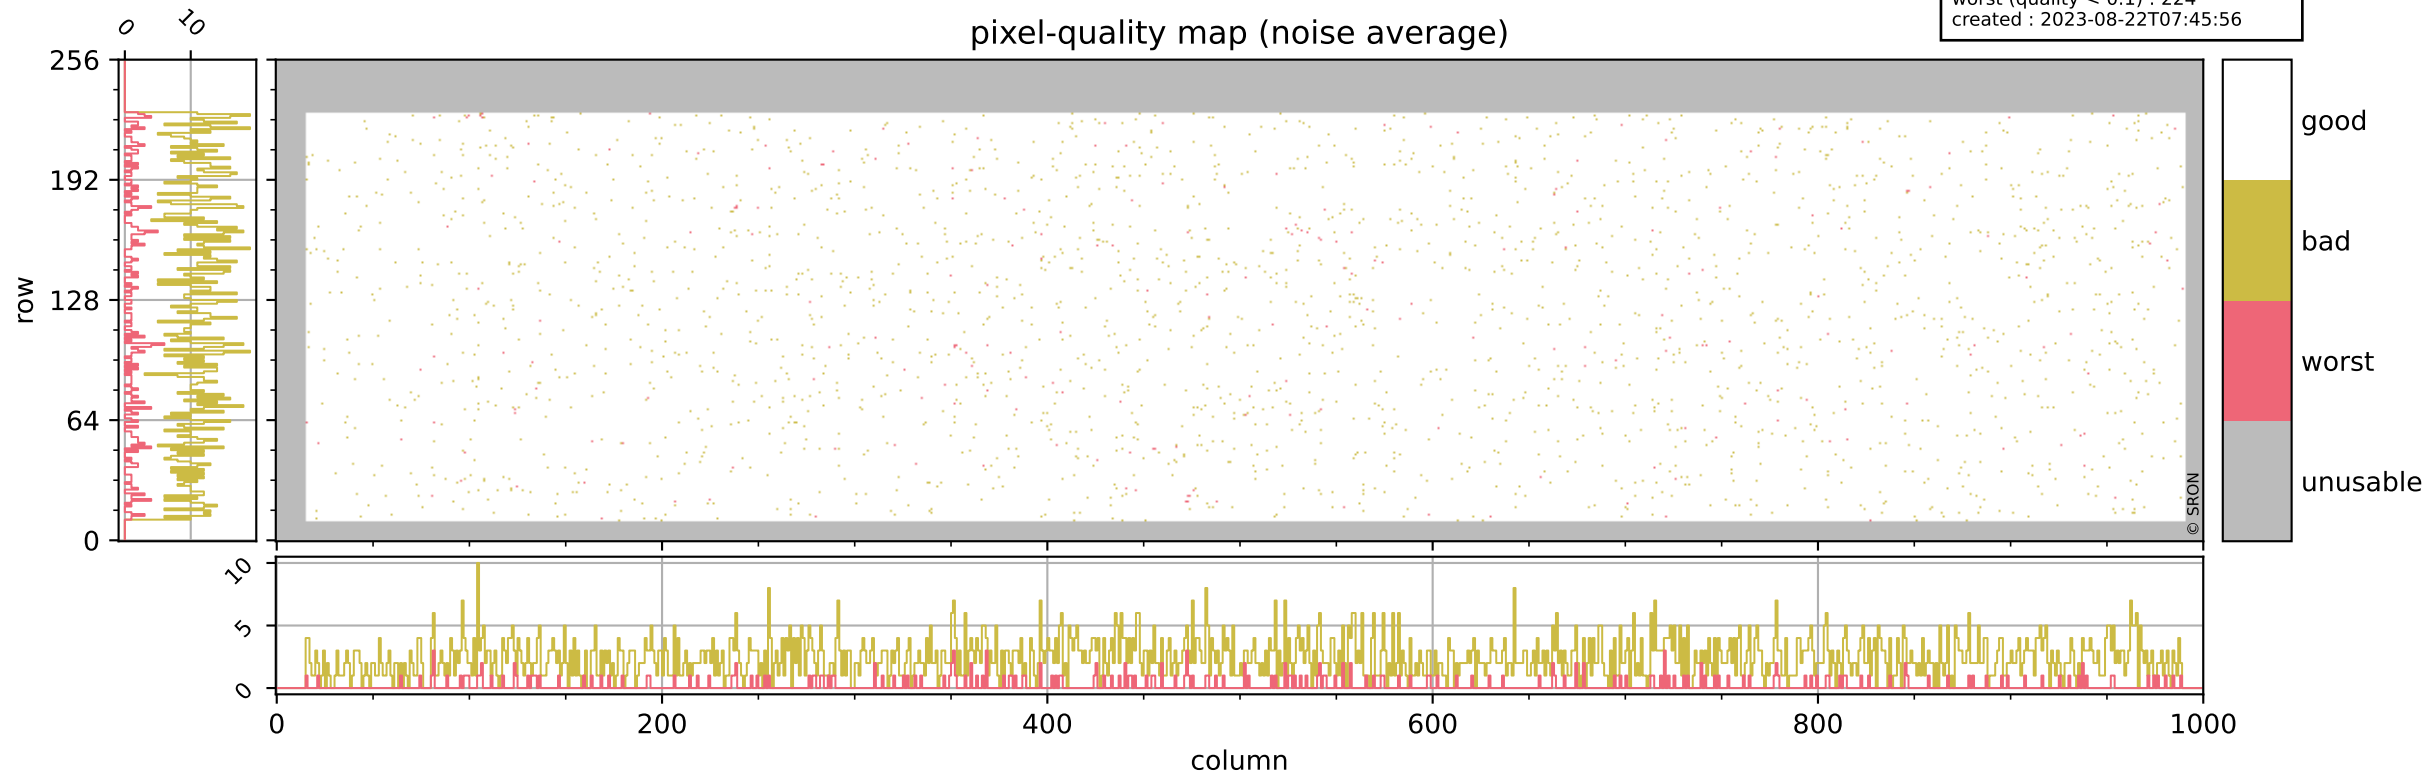

Tropomi SWIR pixel quality (official)

orbits : 19 in [4207, 4252]
coverage : 2018-08-06 / 2018-08-09
bad (quality < 0.8) : 289
worst (quality < 0.1) : 115
created : 2023-08-22T07:45:56

Tropomi SWIR pixel quality (official)

orbits : 19 in [4207, 4252]
coverage : 2018-08-06 / 2018-08-09
bad (quality < 0.8) : 2400
worst (quality < 0.1) : 224
created : 2023-08-22T07:45:56

pixel-quality map (noise average)

Tropomi SWIR pixel quality (official)

orbits : 19 in [4207, 4252]
coverage : 2018-08-06 / 2018-08-09
to good : 350
good to bad : 660
to worst : 97
created : 2023-08-22T07:45:56

total quality compared with SWIR pixel-quality CKD

Tropomi SWIR pixel quality (official)

orbits : 19 in [4207, 4252]
coverage : 2018-08-06 / 2018-08-09
created : 2023-08-22T07:45:57

Histograms of pixel-quality

Tropomi SWIR pixel quality (official) ground-tracks of Sentinel-5P

orbits : 19 in [4207, 4252]
coverage : 2018-08-06 / 2018-08-09
created : 2023-08-22T07:45:57