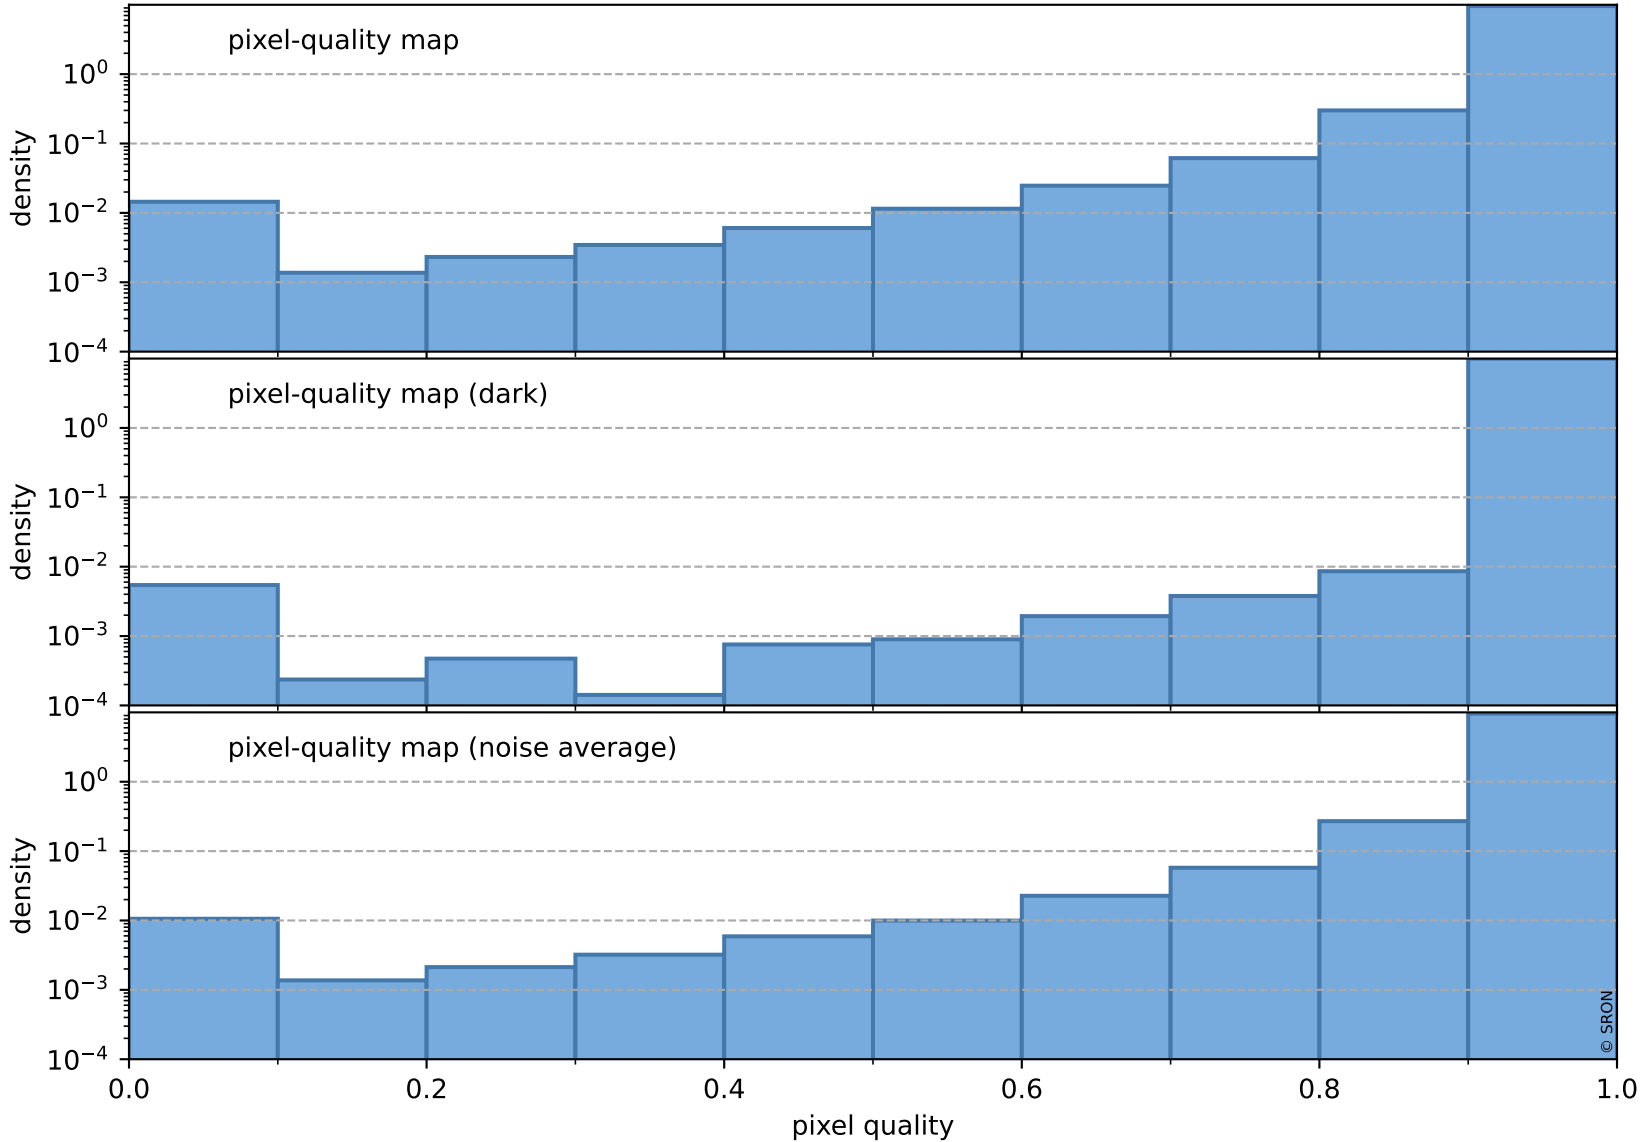

orbits : 19 in [4207, 4252]
coverage : 2018-08-06 / 2018-08-09
bad (quality < 0.8) : 2400
worst (quality < 0.1) : 224
created : 2023-08-22T07:45:56

pixel-quality map (noise average)

Tropomi SWIR pixel quality (official)

orbits : 19 in [4207, 4252]
coverage : 2018-08-06 / 2018-08-09
to good : 350
good to bad : 660
to worst : 97
created : 2023-08-22T07:45:56

total quality compared with SWIR pixel-quality CKD

Tropomi SWIR pixel quality (official)

orbits : 19 in [4207, 4252]
coverage : 2018-08-06 / 2018-08-09
created : 2023-08-22T07:45:57

Histograms of pixel-quality

Tropomi SWIR pixel quality (official) ground-tracks of Sentinel-5P

orbits : 19 in [4207, 4252]
coverage : 2018-08-06 / 2018-08-09
created : 2023-08-22T07:45:57

Tropomi SWIR pixel quality (official)

orbits : [2827, 4252]
coverage : 2018-04-30 / 2018-08-09
created : 2023-08-22T07:45:57

trend of pixel quality & temperatures