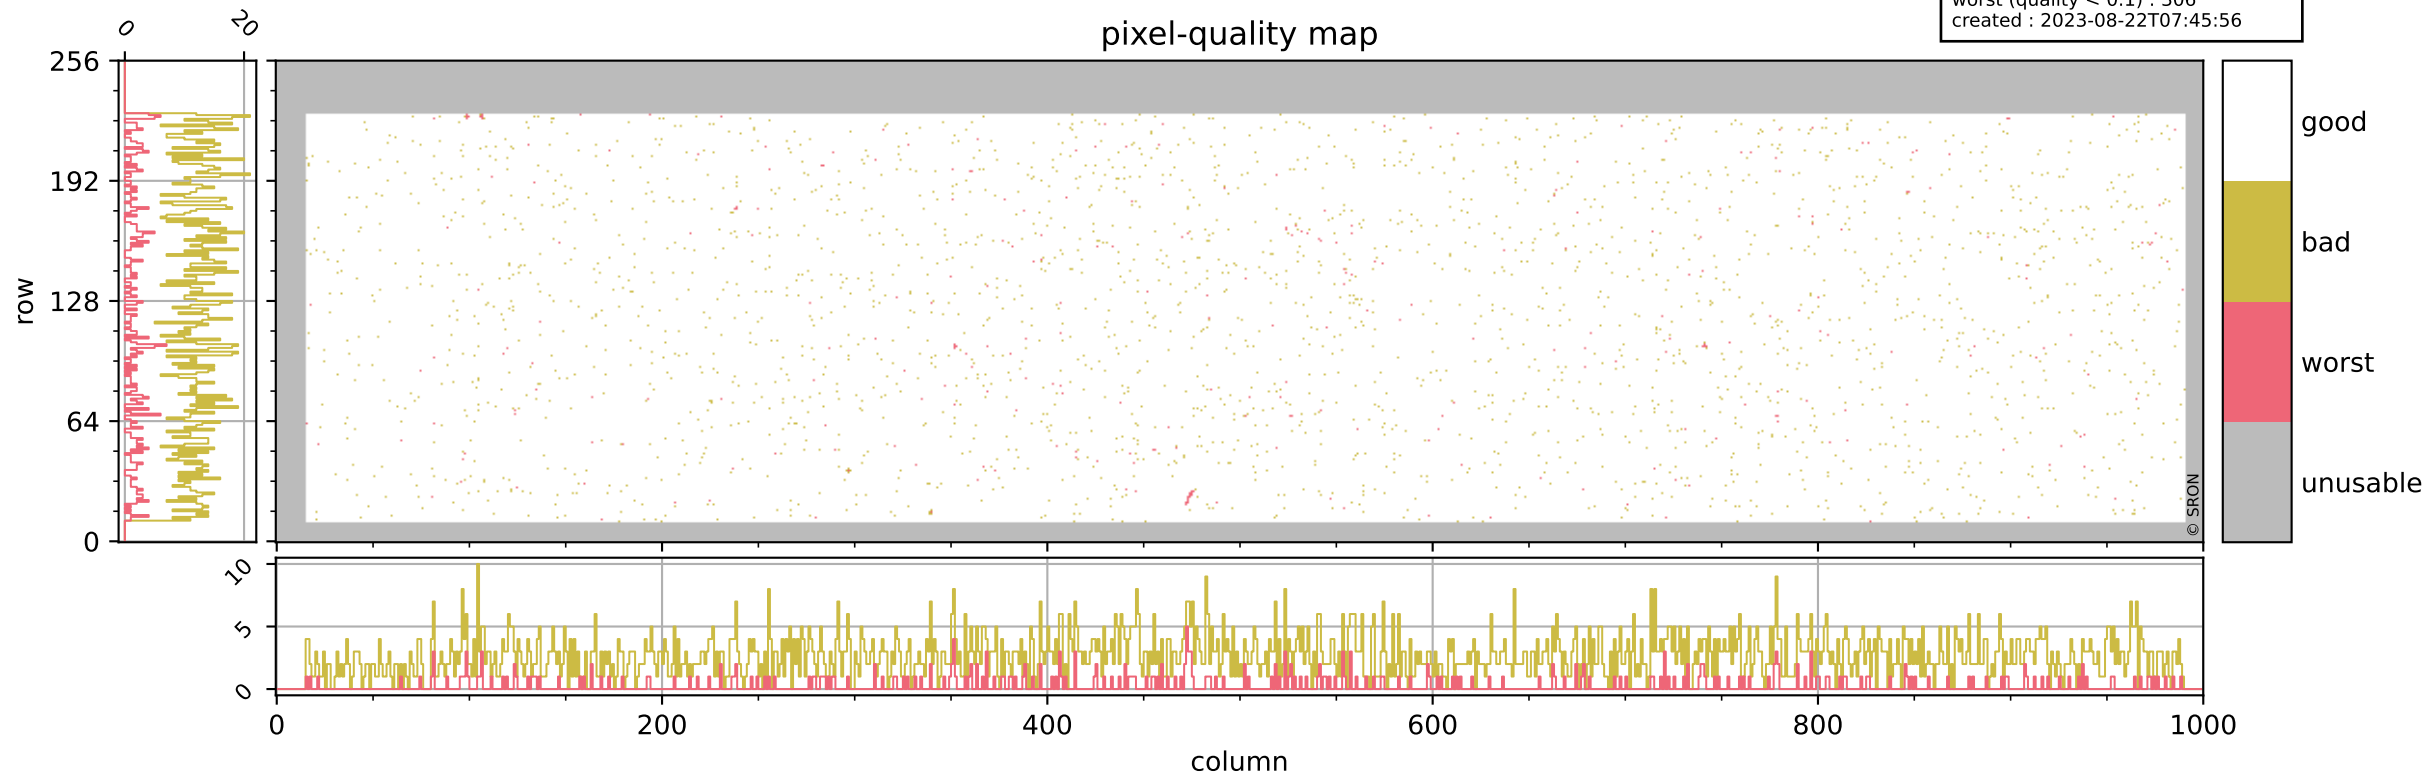

Tropomi SWIR pixel quality (official)

orbits : 19 in [4207, 4252]
coverage : 2018-08-06 / 2018-08-09
bad (quality < 0.8) : 2654
worst (quality < 0.1) : 306
created : 2023-08-22T07:45:56

pixel-quality map

Tropomi SWIR pixel quality (official)

orbits : 19 in [4207, 4252]
coverage : 2018-08-06 / 2018-08-09
bad (quality < 0.8) : 289
worst (quality < 0.1) : 115
created : 2023-08-22T07:45:56

Tropomi SWIR pixel quality (official)

orbits : 19 in [4207, 4252]
coverage : 2018-08-06 / 2018-08-09
bad (quality < 0.8) : 2400
worst (quality < 0.1) : 224
created : 2023-08-22T07:45:56

pixel-quality map (noise average)

Tropomi SWIR pixel quality (official)

orbits : 19 in [4207, 4252]
coverage : 2018-08-06 / 2018-08-09
created : 2023-08-22T07:45:57

Histograms of pixel-quality

Tropomi SWIR pixel quality (official) ground-tracks of Sentinel-5P

orbits : 19 in [4207, 4252]
coverage : 2018-08-06 / 2018-08-09
created : 2023-08-22T07:45:57