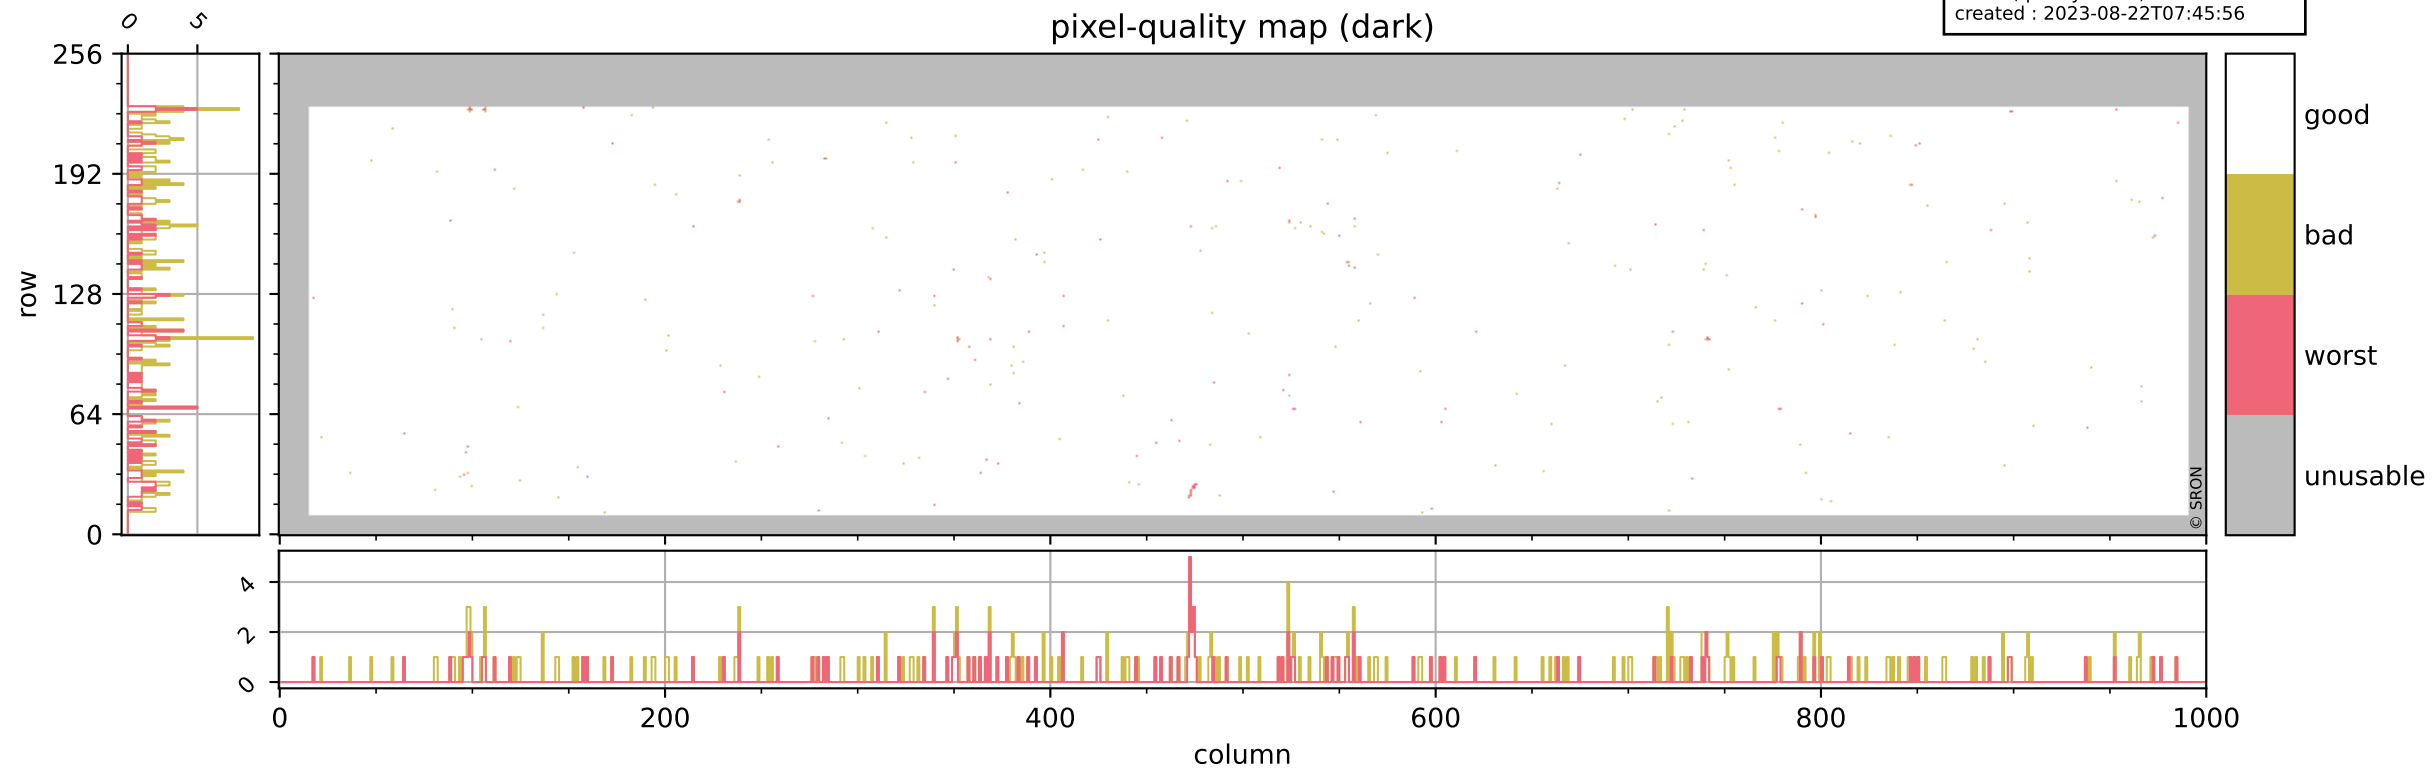

Tropomi SWIR pixel quality (official)

orbits : 19 in [4207, 4252]
coverage : 2018-08-06 / 2018-08-09
bad (quality < 0.8) : 2654
worst (quality < 0.1) : 306
created : 2023-08-22T07:45:56

pixel-quality map

Tropomi SWIR pixel quality (official)

orbits : 19 in [4207, 4252]
coverage : 2018-08-06 / 2018-08-09
bad (quality < 0.8) : 289
worst (quality < 0.1) : 115
created : 2023-08-22T07:45:56

Tropomi SWIR pixel quality (official)

orbits : 19 in [4207, 4252]
coverage : 2018-08-06 / 2018-08-09
bad (quality < 0.8) : 2400
worst (quality < 0.1) : 224
created : 2023-08-22T07:45:56

pixel-quality map (noise average)

Tropomi SWIR pixel quality (official)

orbits : 19 in [4207, 4252]
coverage : 2018-08-06 / 2018-08-09
to good : 350
good to bad : 660
to worst : 97
created : 2023-08-22T07:45:56

total quality compared with SWIR pixel-quality CKD

Tropomi SWIR pixel quality (official)