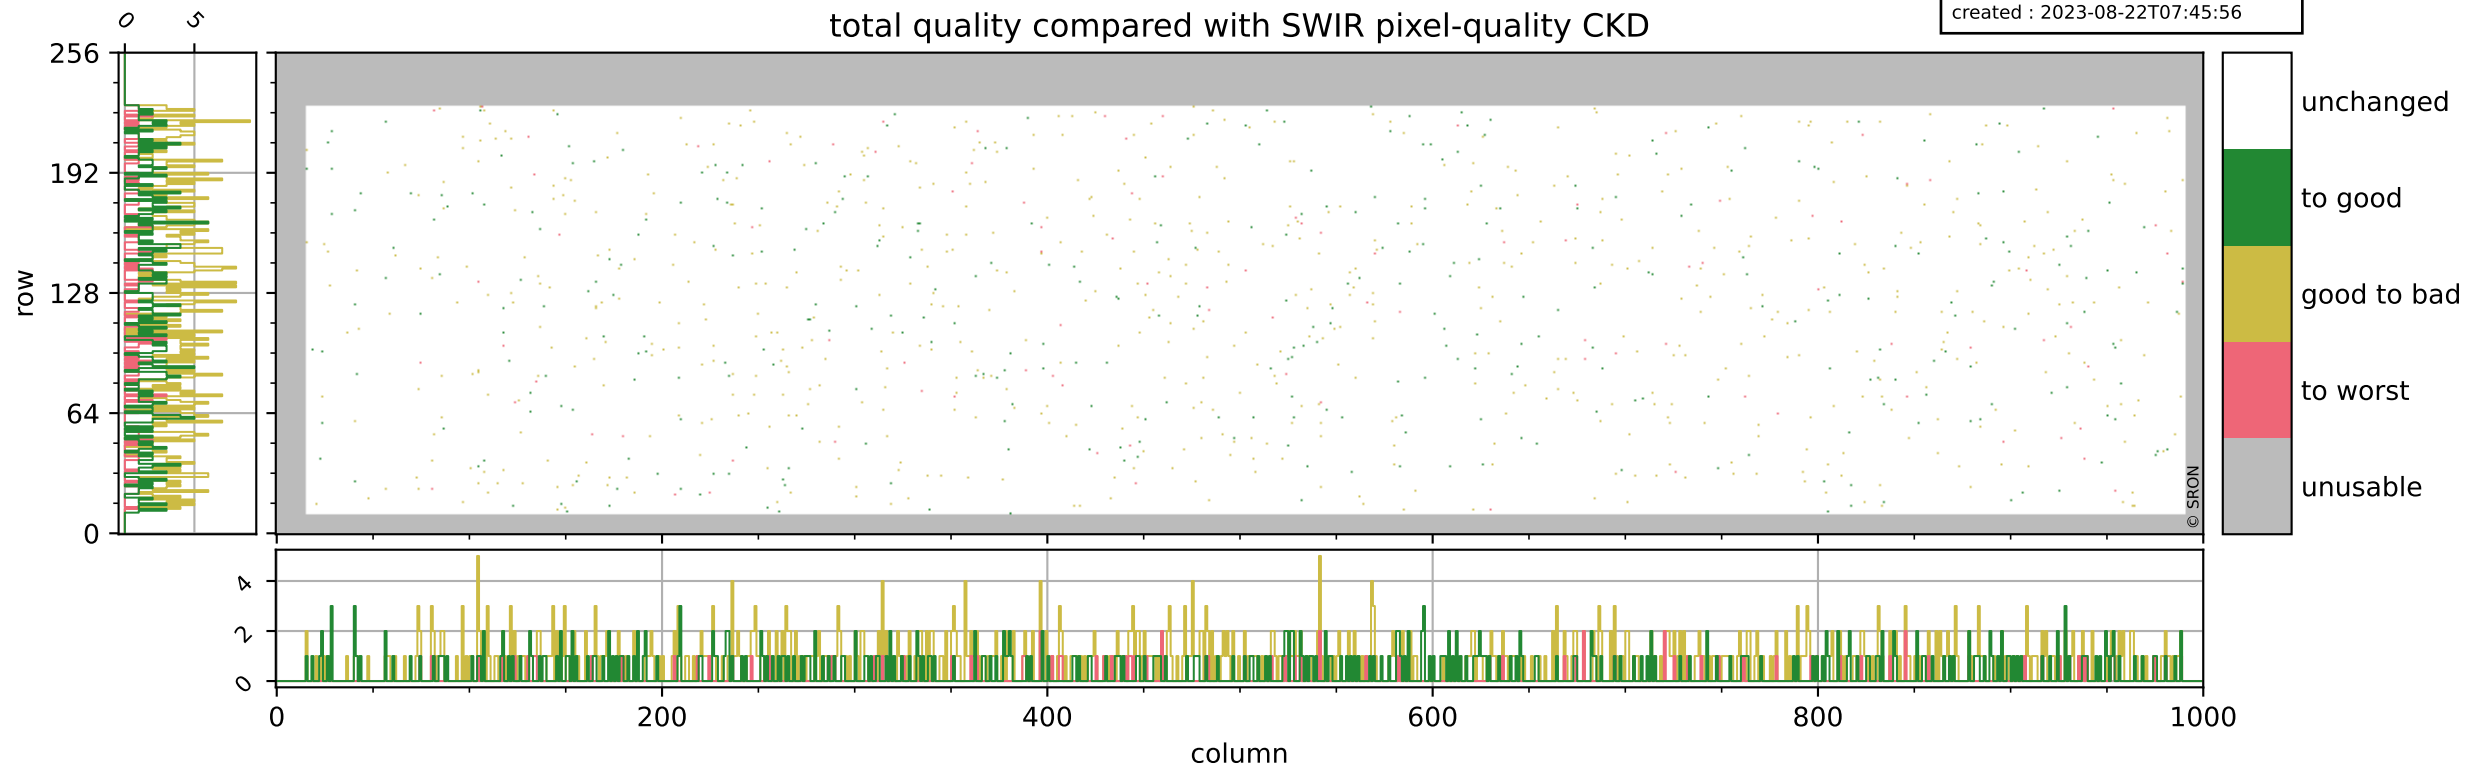

Tropomi SWIR pixel quality (official)

orbits : 19 in [4207, 4252]
coverage : 2018-08-06 / 2018-08-09
bad (quality < 0.8) : 289
worst (quality < 0.1) : 115
created : 2023-08-22T07:45:56

Tropomi SWIR pixel quality (official)

orbits : 19 in [4207, 4252]
coverage : 2018-08-06 / 2018-08-09
bad (quality < 0.8) : 2400
worst (quality < 0.1) : 224
created : 2023-08-22T07:45:56

pixel-quality map (noise average)

Tropomi SWIR pixel quality (official)

orbits : 19 in [4207, 4252]
coverage : 2018-08-06 / 2018-08-09
to good : 350
good to bad : 660
to worst : 97
created : 2023-08-22T07:45:56

total quality compared with SWIR pixel-quality CKD

Tropomi SWIR pixel quality (official)

orbits : 19 in [4207, 4252]
coverage : 2018-08-06 / 2018-08-09
created : 2023-08-22T07:45:57

Histograms of pixel-quality

Tropomi SWIR pixel quality (official) ground-tracks of Sentinel-5P

orbits : 19 in [4207, 4252]
coverage : 2018-08-06 / 2018-08-09
created : 2023-08-22T07:45:57