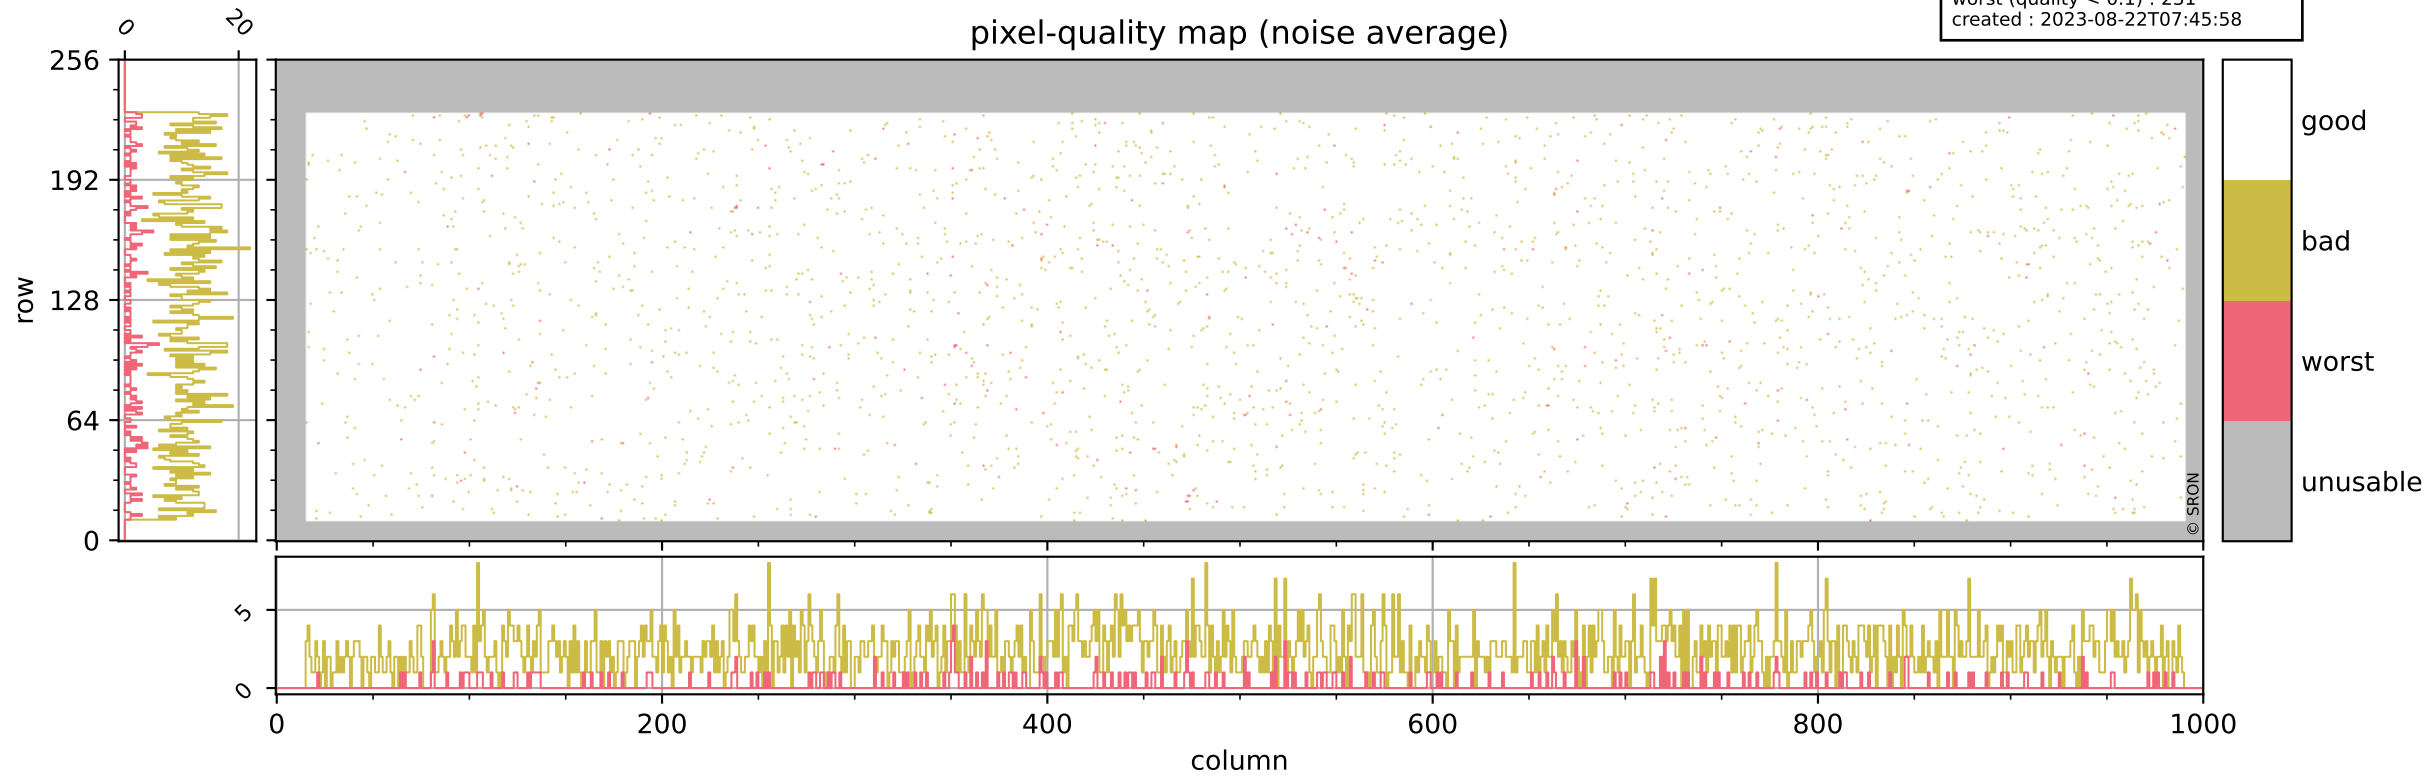

Tropomi SWIR pixel quality (official)

orbits : 20 in [4222, 4267]
coverage : 2018-08-07 / 2018-08-10
bad (quality < 0.8) : 289
worst (quality < 0.1) : 112
created : 2023-08-22T07:45:58

Tropomi SWIR pixel quality (official)

orbits : 20 in [4222, 4267]
coverage : 2018-08-07 / 2018-08-10
bad (quality < 0.8) : 2429
worst (quality < 0.1) : 231
created : 2023-08-22T07:45:58

pixel-quality map (noise average)

Tropomi SWIR pixel quality (official)

orbits : 20 in [4222, 4267]
coverage : 2018-08-07 / 2018-08-10
to good : 363
good to bad : 690
to worst : 104
created : 2023-08-22T07:45:59

total quality compared with SWIR pixel-quality CKD

Tropomi SWIR pixel quality (official)

orbits : 20 in [4222, 4267]
coverage : 2018-08-07 / 2018-08-10
created : 2023-08-22T07:45:59

Histograms of pixel-quality

Tropomi SWIR pixel quality (official) ground-tracks of Sentinel-5P

orbits : 20 in [4222, 4267]
coverage : 2018-08-07 / 2018-08-10
created : 2023-08-22T07:45:59