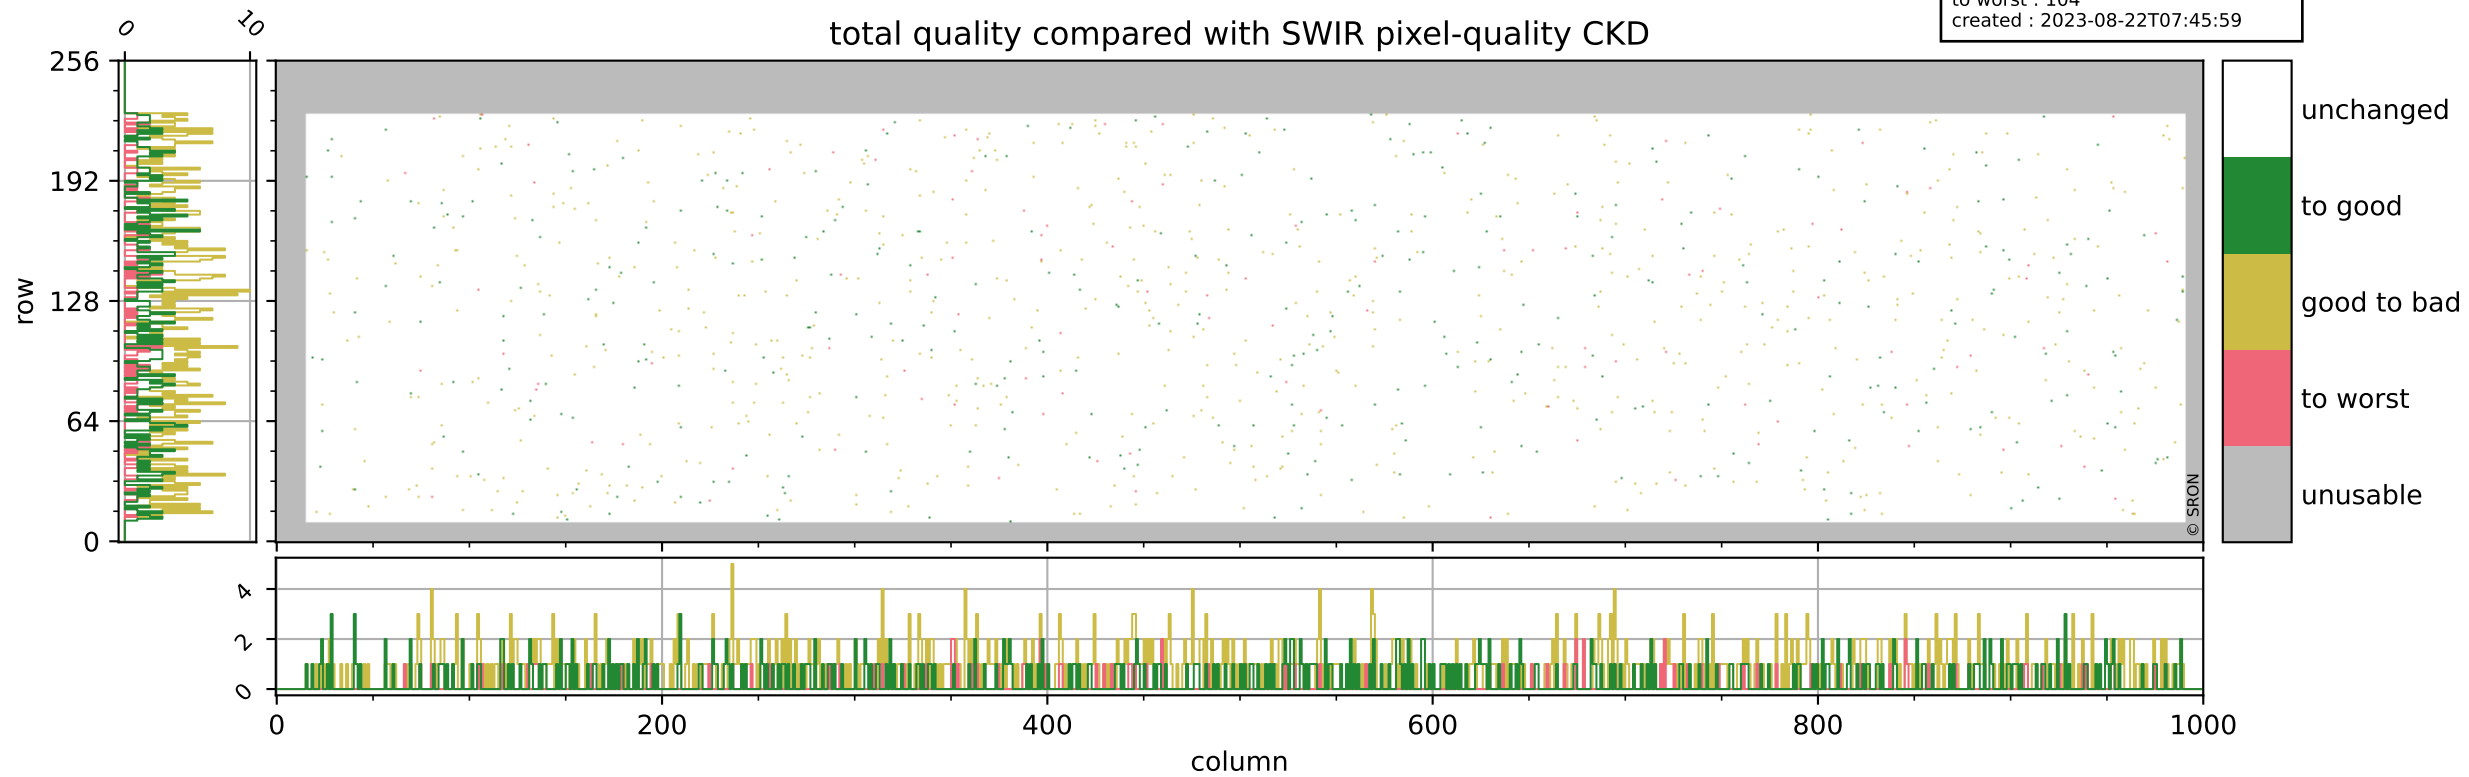

Tropomi SWIR pixel quality (official)

orbits : 20 in [4222, 4267]
coverage : 2018-08-07 / 2018-08-10
bad (quality < 0.8) : 289
worst (quality < 0.1) : 112
created : 2023-08-22T07:45:58

Tropomi SWIR pixel quality (official)

orbits : 20 in [4222, 4267]
coverage : 2018-08-07 / 2018-08-10
bad (quality < 0.8) : 2429
worst (quality < 0.1) : 231
created : 2023-08-22T07:45:58

pixel-quality map (noise average)

Tropomi SWIR pixel quality (official)

orbits : 20 in [4222, 4267]
coverage : 2018-08-07 / 2018-08-10
to good : 363
good to bad : 690
to worst : 104
created : 2023-08-22T07:45:59

total quality compared with SWIR pixel-quality CKD

Tropomi SWIR pixel quality (official)

orbits : 20 in [4222, 4267]
coverage : 2018-08-07 / 2018-08-10
created : 2023-08-22T07:45:59

Histograms of pixel-quality

Tropomi SWIR pixel quality (official) ground-tracks of Sentinel-5P

orbits : 20 in [4222, 4267]
coverage : 2018-08-07 / 2018-08-10
created : 2023-08-22T07:45:59