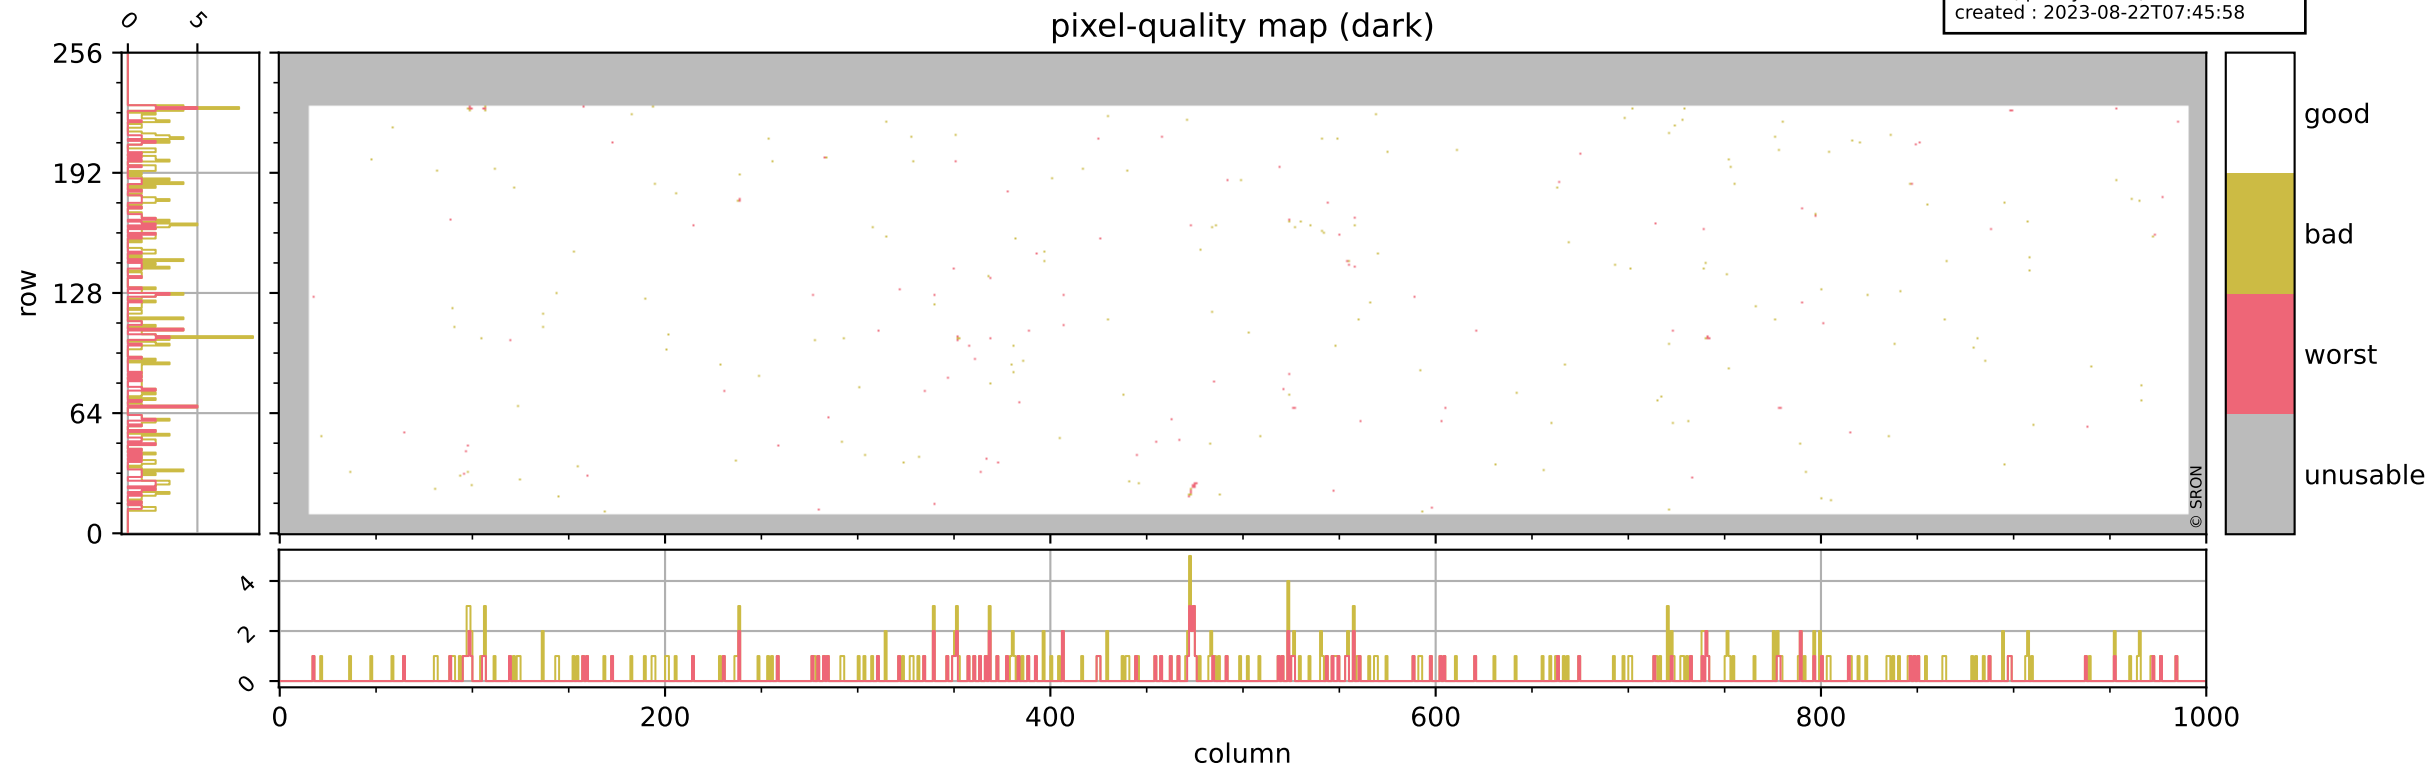

Tropomi SWIR pixel quality (official)

orbits : 20 in [4222, 4267]
coverage : 2018-08-07 / 2018-08-10
bad (quality < 0.8) : 2679
worst (quality < 0.1) : 314
created : 2023-08-22T07:45:58

pixel-quality map

Tropomi SWIR pixel quality (official)

orbits : 20 in [4222, 4267]
coverage : 2018-08-07 / 2018-08-10
bad (quality < 0.8) : 289
worst (quality < 0.1) : 112
created : 2023-08-22T07:45:58

Tropomi SWIR pixel quality (official)

orbits : 20 in [4222, 4267]
coverage : 2018-08-07 / 2018-08-10
bad (quality < 0.8) : 2429
worst (quality < 0.1) : 231
created : 2023-08-22T07:45:58

pixel-quality map (noise average)

Tropomi SWIR pixel quality (official)

orbits : 20 in [4222, 4267]
coverage : 2018-08-07 / 2018-08-10
created : 2023-08-22T07:45:59

Histograms of pixel-quality

Tropomi SWIR pixel quality (official) ground-tracks of Sentinel-5P

orbits : 20 in [4222, 4267]
coverage : 2018-08-07 / 2018-08-10
created : 2023-08-22T07:45:59