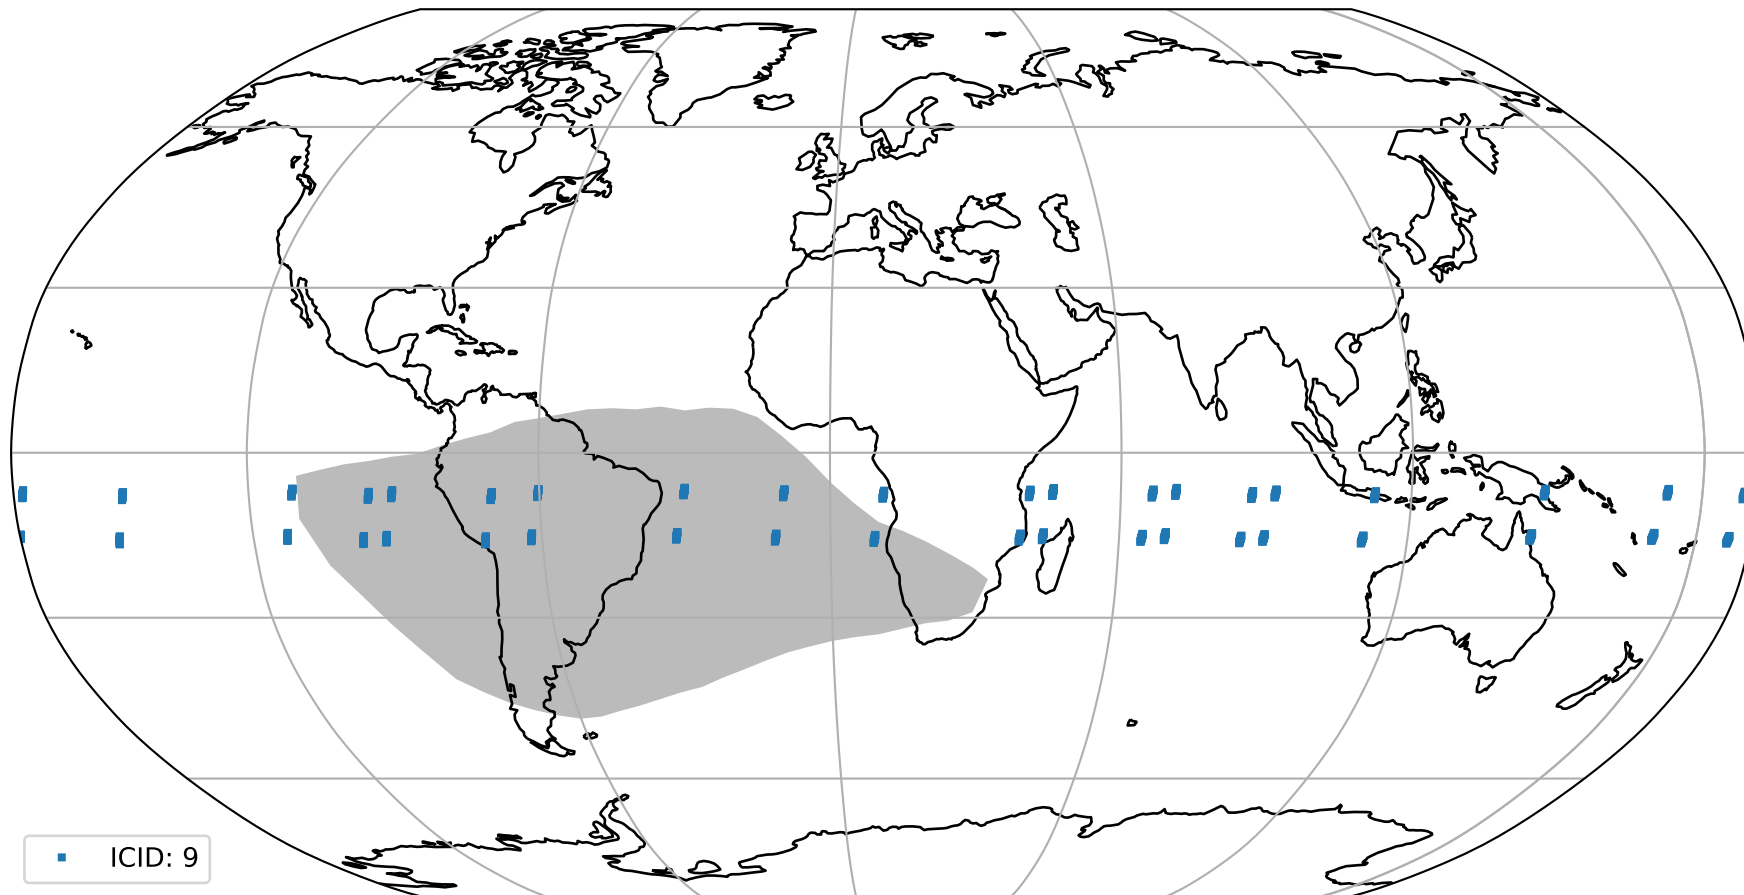

orbits : 20 in [4222, 4267]
coverage : 2018-08-07 / 2018-08-10
bad (quality < 0.8) : 2429
worst (quality < 0.1) : 231
created : 2023-08-22T07:45:58

pixel-quality map (noise average)

Tropomi SWIR pixel quality (official)

orbits : 20 in [4222, 4267]
coverage : 2018-08-07 / 2018-08-10
to good : 363
good to bad : 690
to worst : 104
created : 2023-08-22T07:45:59

total quality compared with SWIR pixel-quality CKD

Tropomi SWIR pixel quality (official)

orbits : 20 in [4222, 4267]
coverage : 2018-08-07 / 2018-08-10
created : 2023-08-22T07:45:59

Histograms of pixel-quality

Tropomi SWIR pixel quality (official) ground-tracks of Sentinel-5P

orbits : 20 in [4222, 4267]
coverage : 2018-08-07 / 2018-08-10
created : 2023-08-22T07:45:59

Tropomi SWIR pixel quality (official)

orbits : [2827, 4267]
coverage : 2018-04-30 / 2018-08-10
created : 2023-08-22T07:46:00

trend of pixel quality & temperatures