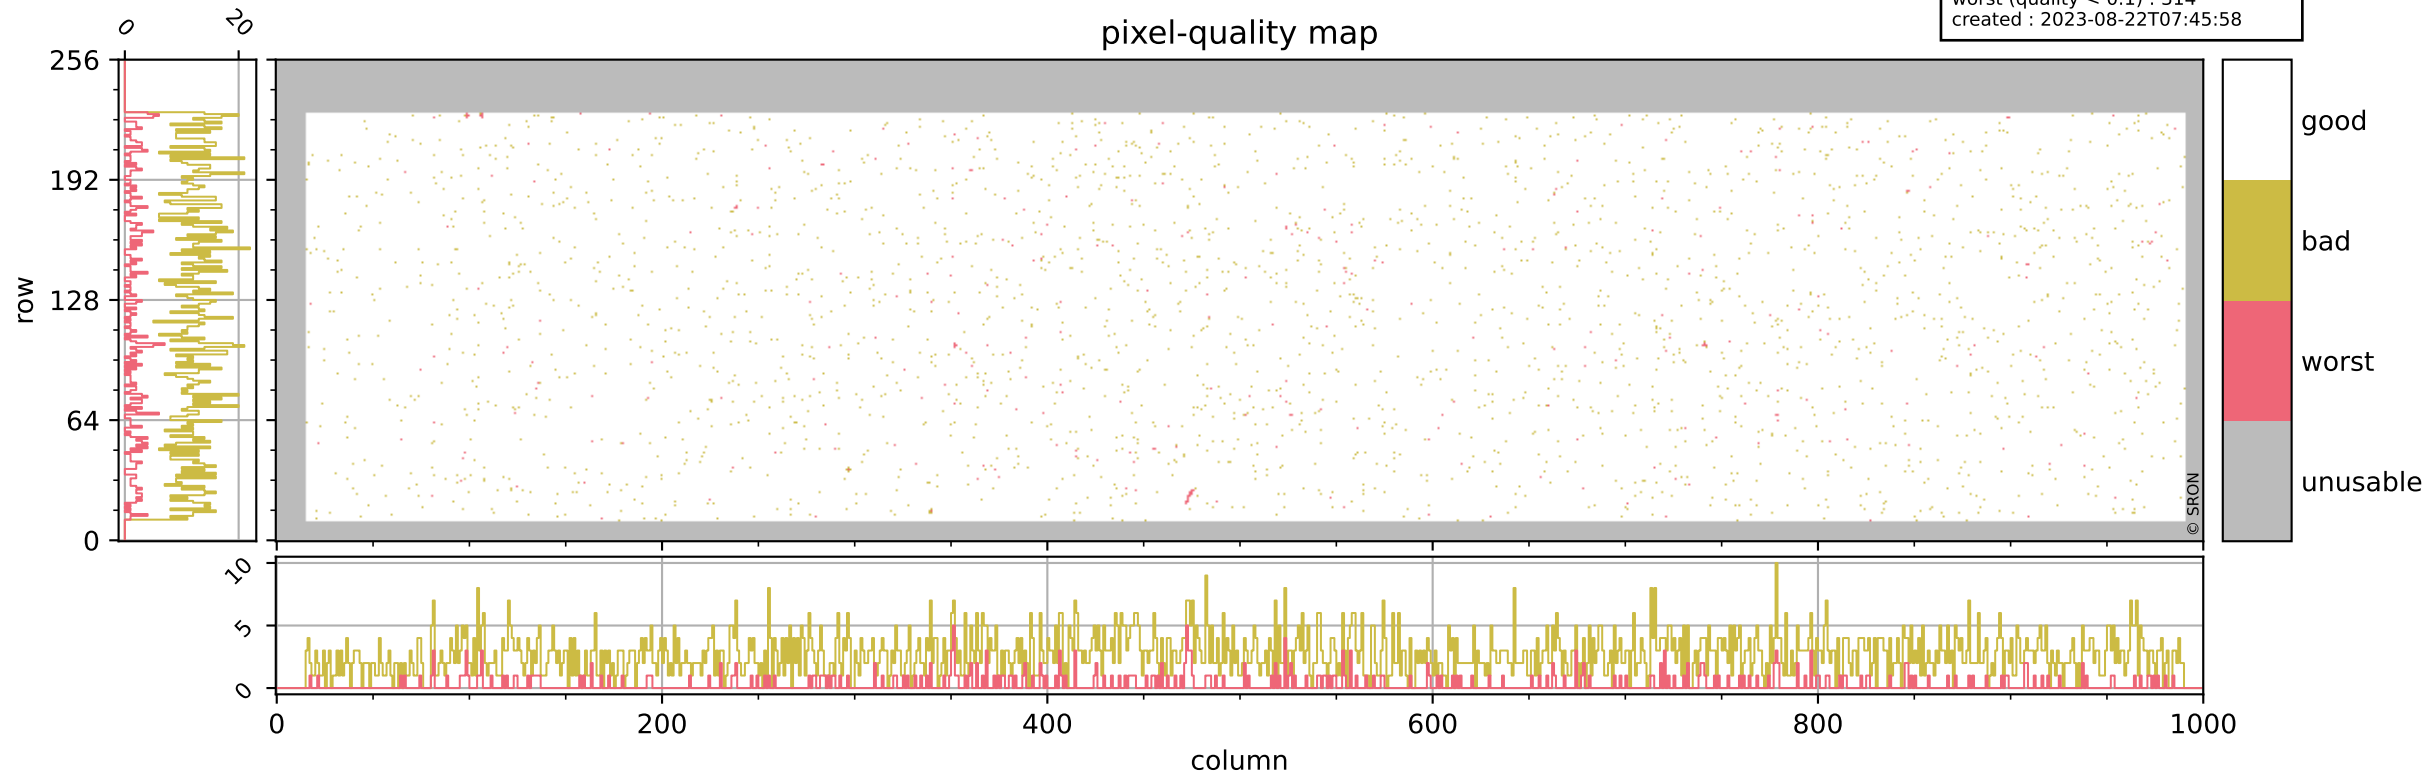

Tropomi SWIR pixel quality (official)

orbits : 20 in [4222, 4267]
coverage : 2018-08-07 / 2018-08-10
bad (quality < 0.8) : 2679
worst (quality < 0.1) : 314
created : 2023-08-22T07:45:58

pixel-quality map

Tropomi SWIR pixel quality (official)

orbits : 20 in [4222, 4267]
coverage : 2018-08-07 / 2018-08-10
bad (quality < 0.8) : 289
worst (quality < 0.1) : 112
created : 2023-08-22T07:45:58

Tropomi SWIR pixel quality (official)

orbits : 20 in [4222, 4267]
coverage : 2018-08-07 / 2018-08-10
bad (quality < 0.8) : 2429
worst (quality < 0.1) : 231
created : 2023-08-22T07:45:58

pixel-quality map (noise average)

Tropomi SWIR pixel quality (official)

orbits : 20 in [4222, 4267]
coverage : 2018-08-07 / 2018-08-10
created : 2023-08-22T07:45:59

Histograms of pixel-quality

Tropomi SWIR pixel quality (official) ground-tracks of Sentinel-5P

orbits : 20 in [4222, 4267]
coverage : 2018-08-07 / 2018-08-10
created : 2023-08-22T07:45:59