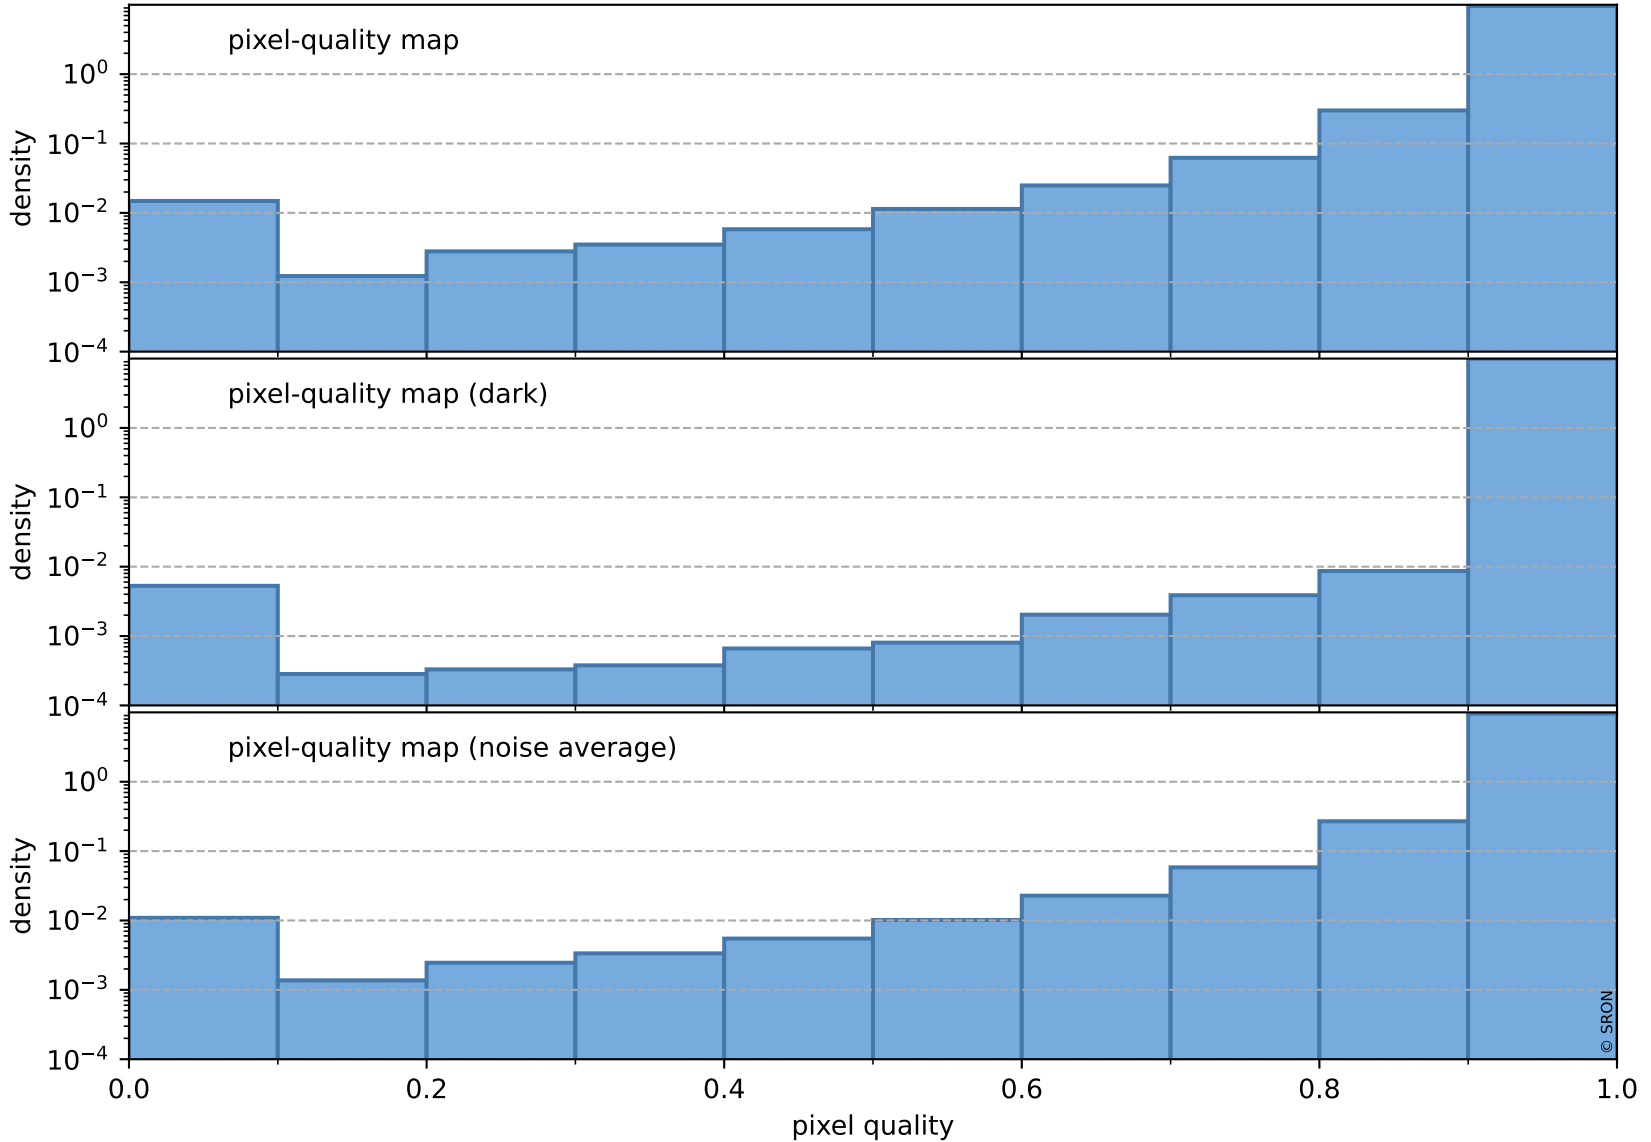

orbits : 20 in [4222, 4267]
coverage : 2018-08-07 / 2018-08-10
bad (quality < 0.8) : 2429
worst (quality < 0.1) : 231
created : 2023-08-22T07:45:58

pixel-quality map (noise average)

Tropomi SWIR pixel quality (official)

orbits : 20 in [4222, 4267]
coverage : 2018-08-07 / 2018-08-10
to good : 363
good to bad : 690
to worst : 104
created : 2023-08-22T07:45:59

total quality compared with SWIR pixel-quality CKD

Tropomi SWIR pixel quality (official)

orbits : 20 in [4222, 4267]
coverage : 2018-08-07 / 2018-08-10
created : 2023-08-22T07:45:59

Histograms of pixel-quality

Tropomi SWIR pixel quality (official) ground-tracks of Sentinel-5P

orbits : 20 in [4222, 4267]
coverage : 2018-08-07 / 2018-08-10
created : 2023-08-22T07:45:59

Tropomi SWIR pixel quality (official)

orbits : [2827, 4267]
coverage : 2018-04-30 / 2018-08-10
created : 2023-08-22T07:46:00

trend of pixel quality & temperatures